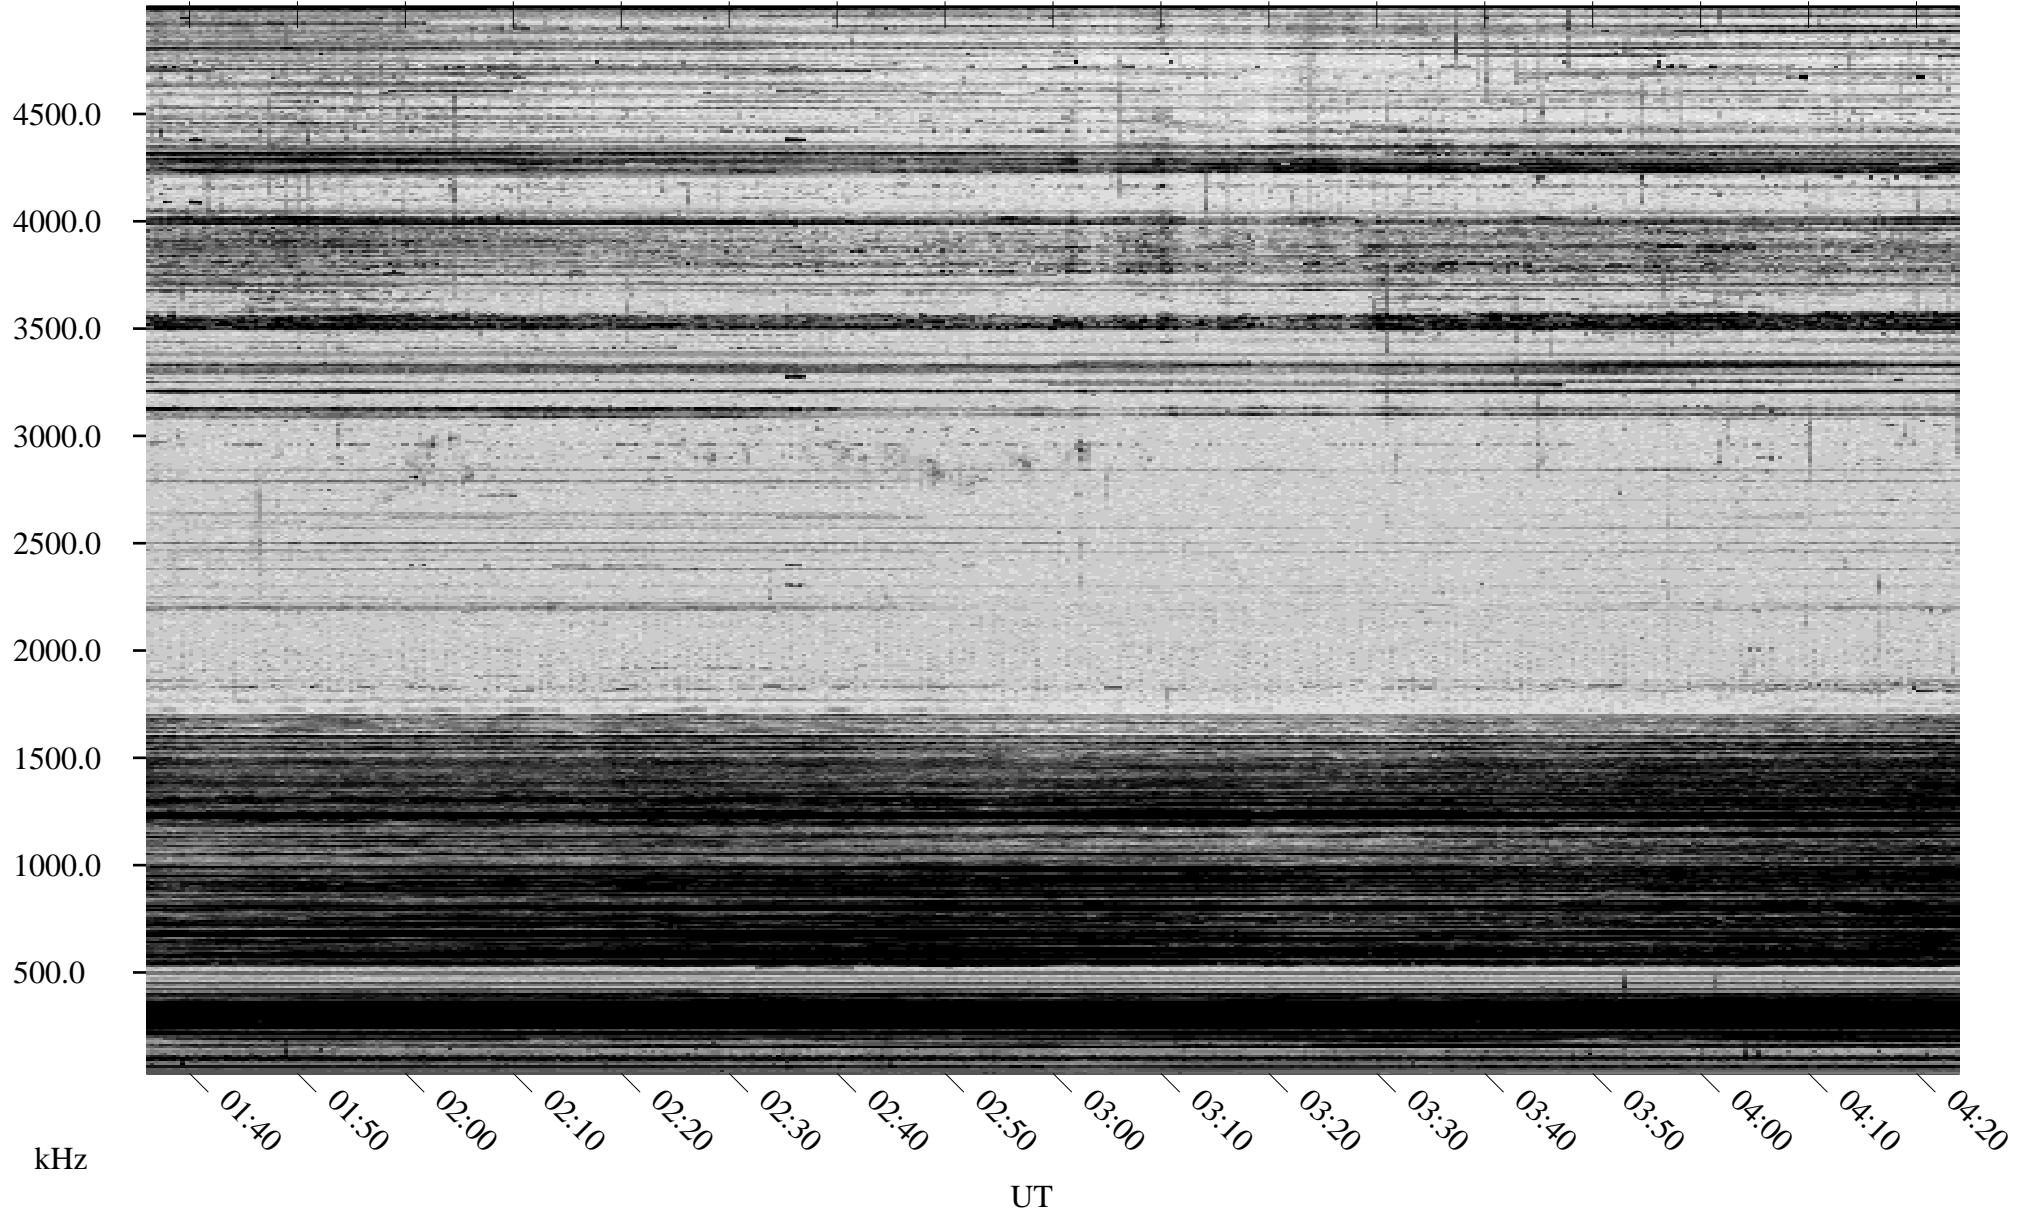

# 02/21/2004 Churchill, Manitoba

Linear Scale    Black = 161    White = 15

ch04052l.r00m max\_12

Page 1

# 02/21/2004 Churchill, Manitoba

Linear Scale    Black = 161    White = 15

ch04052l.r00m max\_12

Page 2

# 02/22/2004 Churchill, Manitoba

Linear Scale    Black = 161    White = 15

ch04052l.r00m max\_12

Page 3

# 02/22/2004 Churchill, Manitoba

Linear Scale    Black = 161    White = 15

ch04052l.r00m max\_12

Page 4