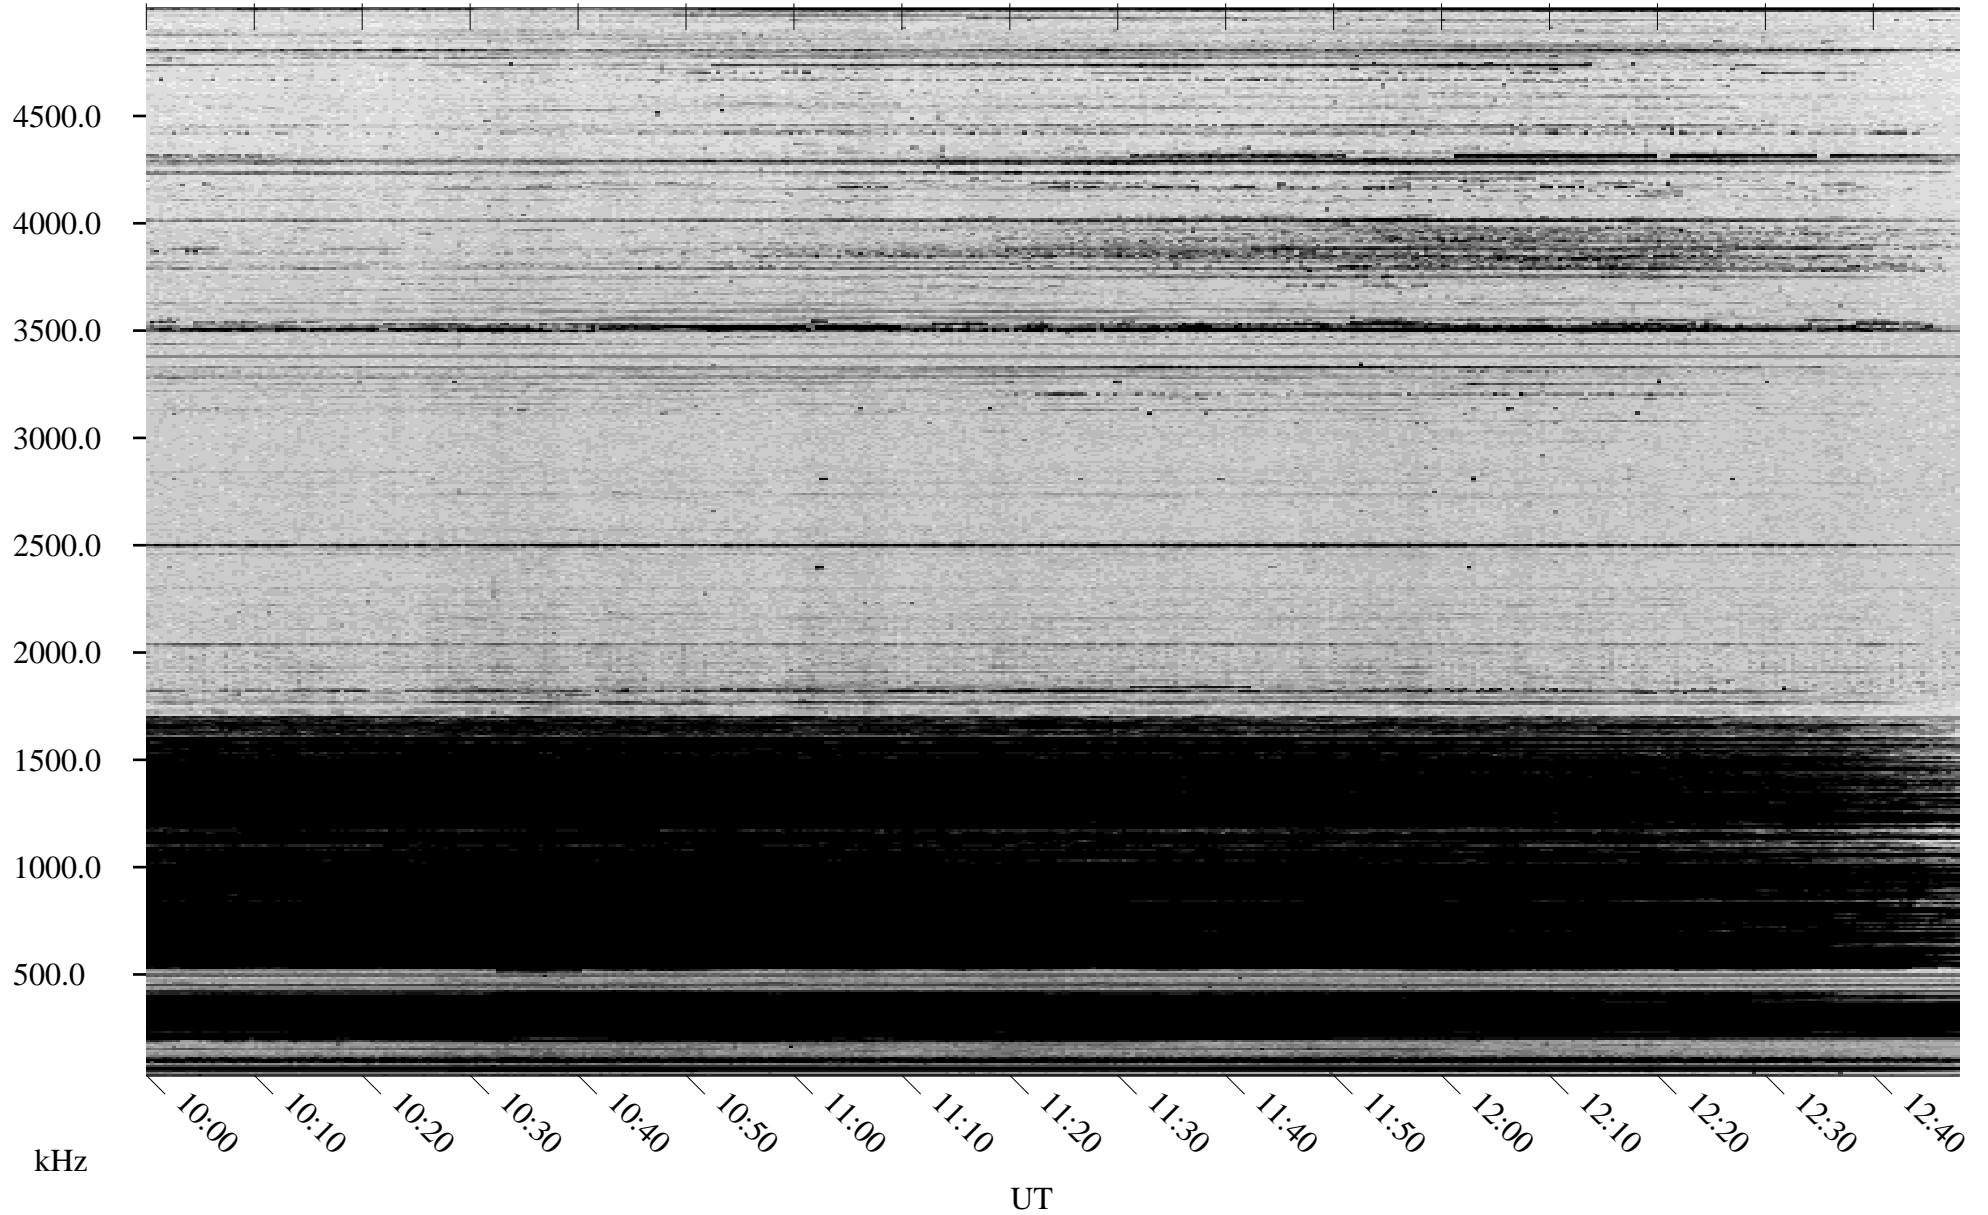

# 02/22/2004 Churchill, Manitoba

Linear Scale    Black = 161    White = 15

ch04052l.r00m max\_12

Page 4

# 02/22/2004 Churchill, Manitoba

Linear Scale    Black = 161    White = 15

ch04052l.r00m max\_12

Page 5

# 02/22/2004 Churchill, Manitoba

Linear Scale    Black = 161    White = 15

ch04052l.r00m max\_12

Page 6

02/22/2004 Churchill, Manitoba

Linear Scale Black = 161 White = 15

ch04052l.r00m max\_12

Page 7

# 02/22/2004 Churchill, Manitoba

Linear Scale    Black = 161    White = 15

ch04052l.r00m max\_12

Page 8