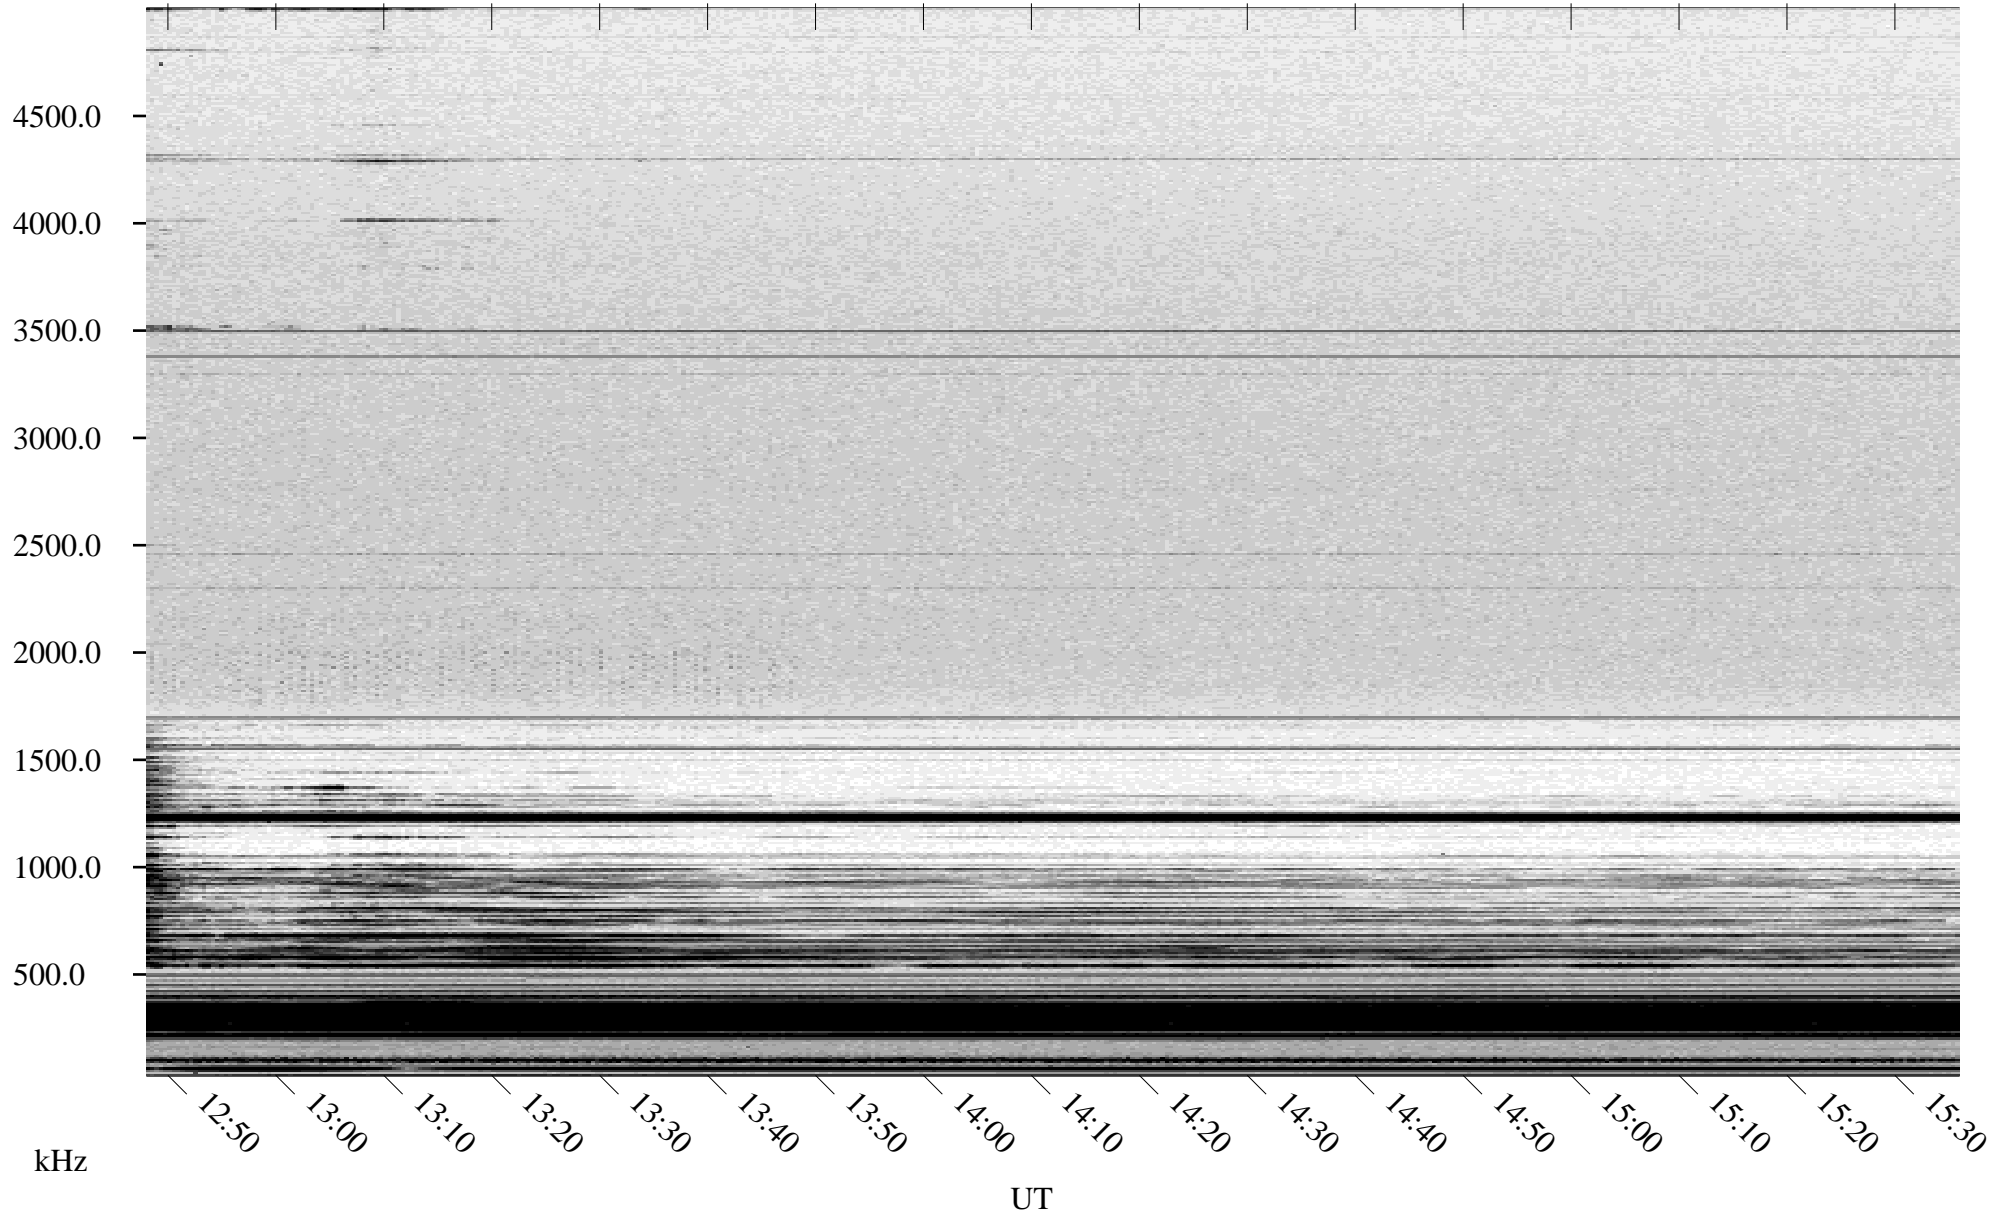

# 02/22/2004 Churchill, Manitoba

Linear Scale    Black = 161    White = 15

ch04052l.r00m max\_12

Page 4

# 02/22/2004 Churchill, Manitoba

Linear Scale    Black = 161    White = 15

ch04052l.r00m max\_12

Page 5

# 02/22/2004 Churchill, Manitoba

Linear Scale    Black = 161    White = 15

ch04052l.r00m max\_12

Page 6

02/22/2004 Churchill, Manitoba

Linear Scale Black = 161 White = 15

ch04052l.r00m max\_12

Page 7

# 02/22/2004 Churchill, Manitoba

Linear Scale    Black = 161    White = 15

ch04052l.r00m max\_12

Page 8