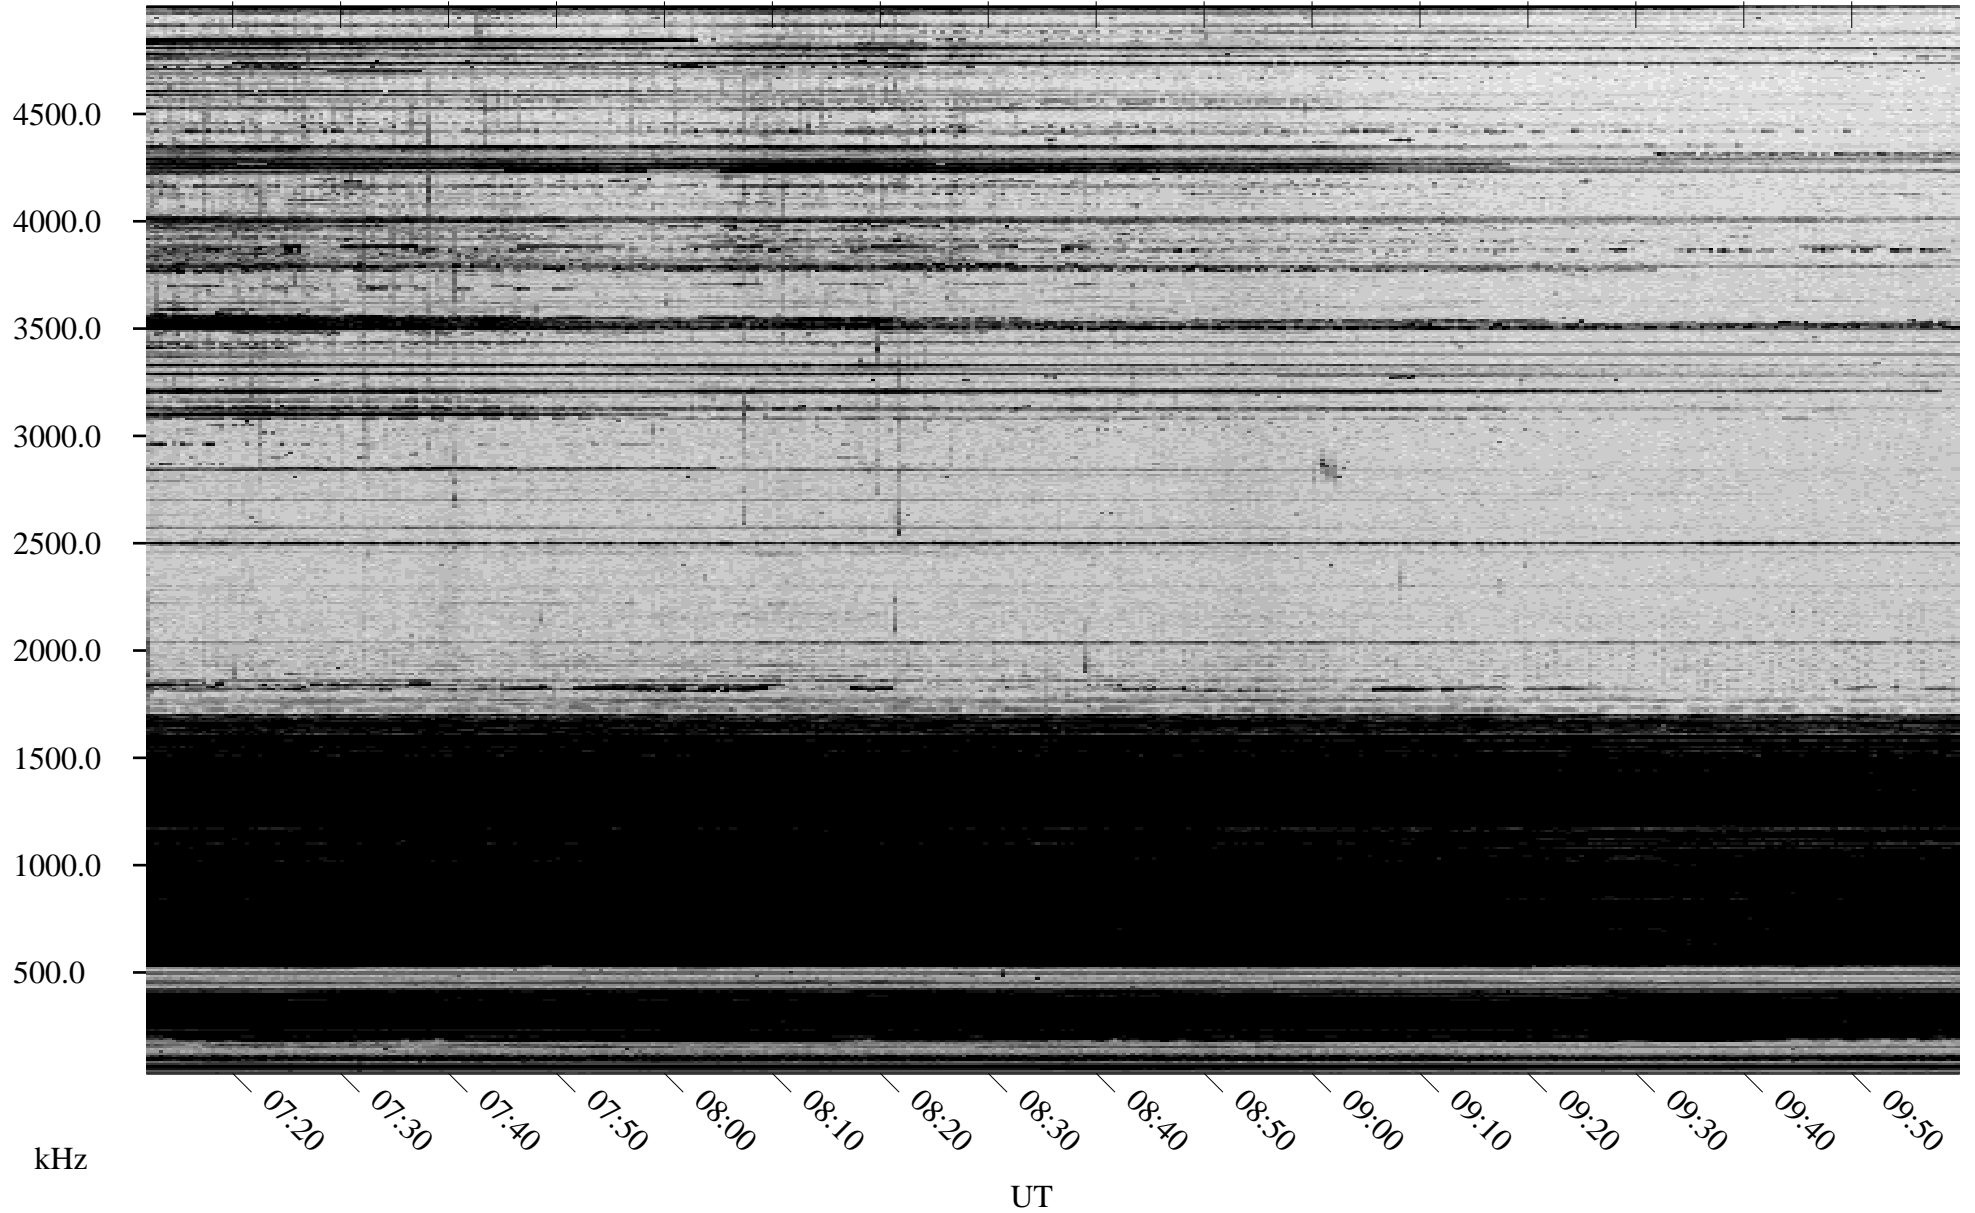

# 02/22/2004 Churchill, Manitoba

Linear Scale    Black = 161    White = 15

ch04052l.r00m max\_12

Page 3

# 02/22/2004 Churchill, Manitoba

Linear Scale    Black = 161    White = 15

ch04052l.r00m max\_12

Page 4

# 02/22/2004 Churchill, Manitoba

Linear Scale    Black = 161    White = 15

ch04052l.r00m max\_12

Page 5

# 02/22/2004 Churchill, Manitoba

Linear Scale    Black = 161    White = 15

ch04052l.r00m max\_12

Page 6

02/22/2004 Churchill, Manitoba

Linear Scale Black = 161 White = 15

ch04052l.r00m max\_12

Page 7