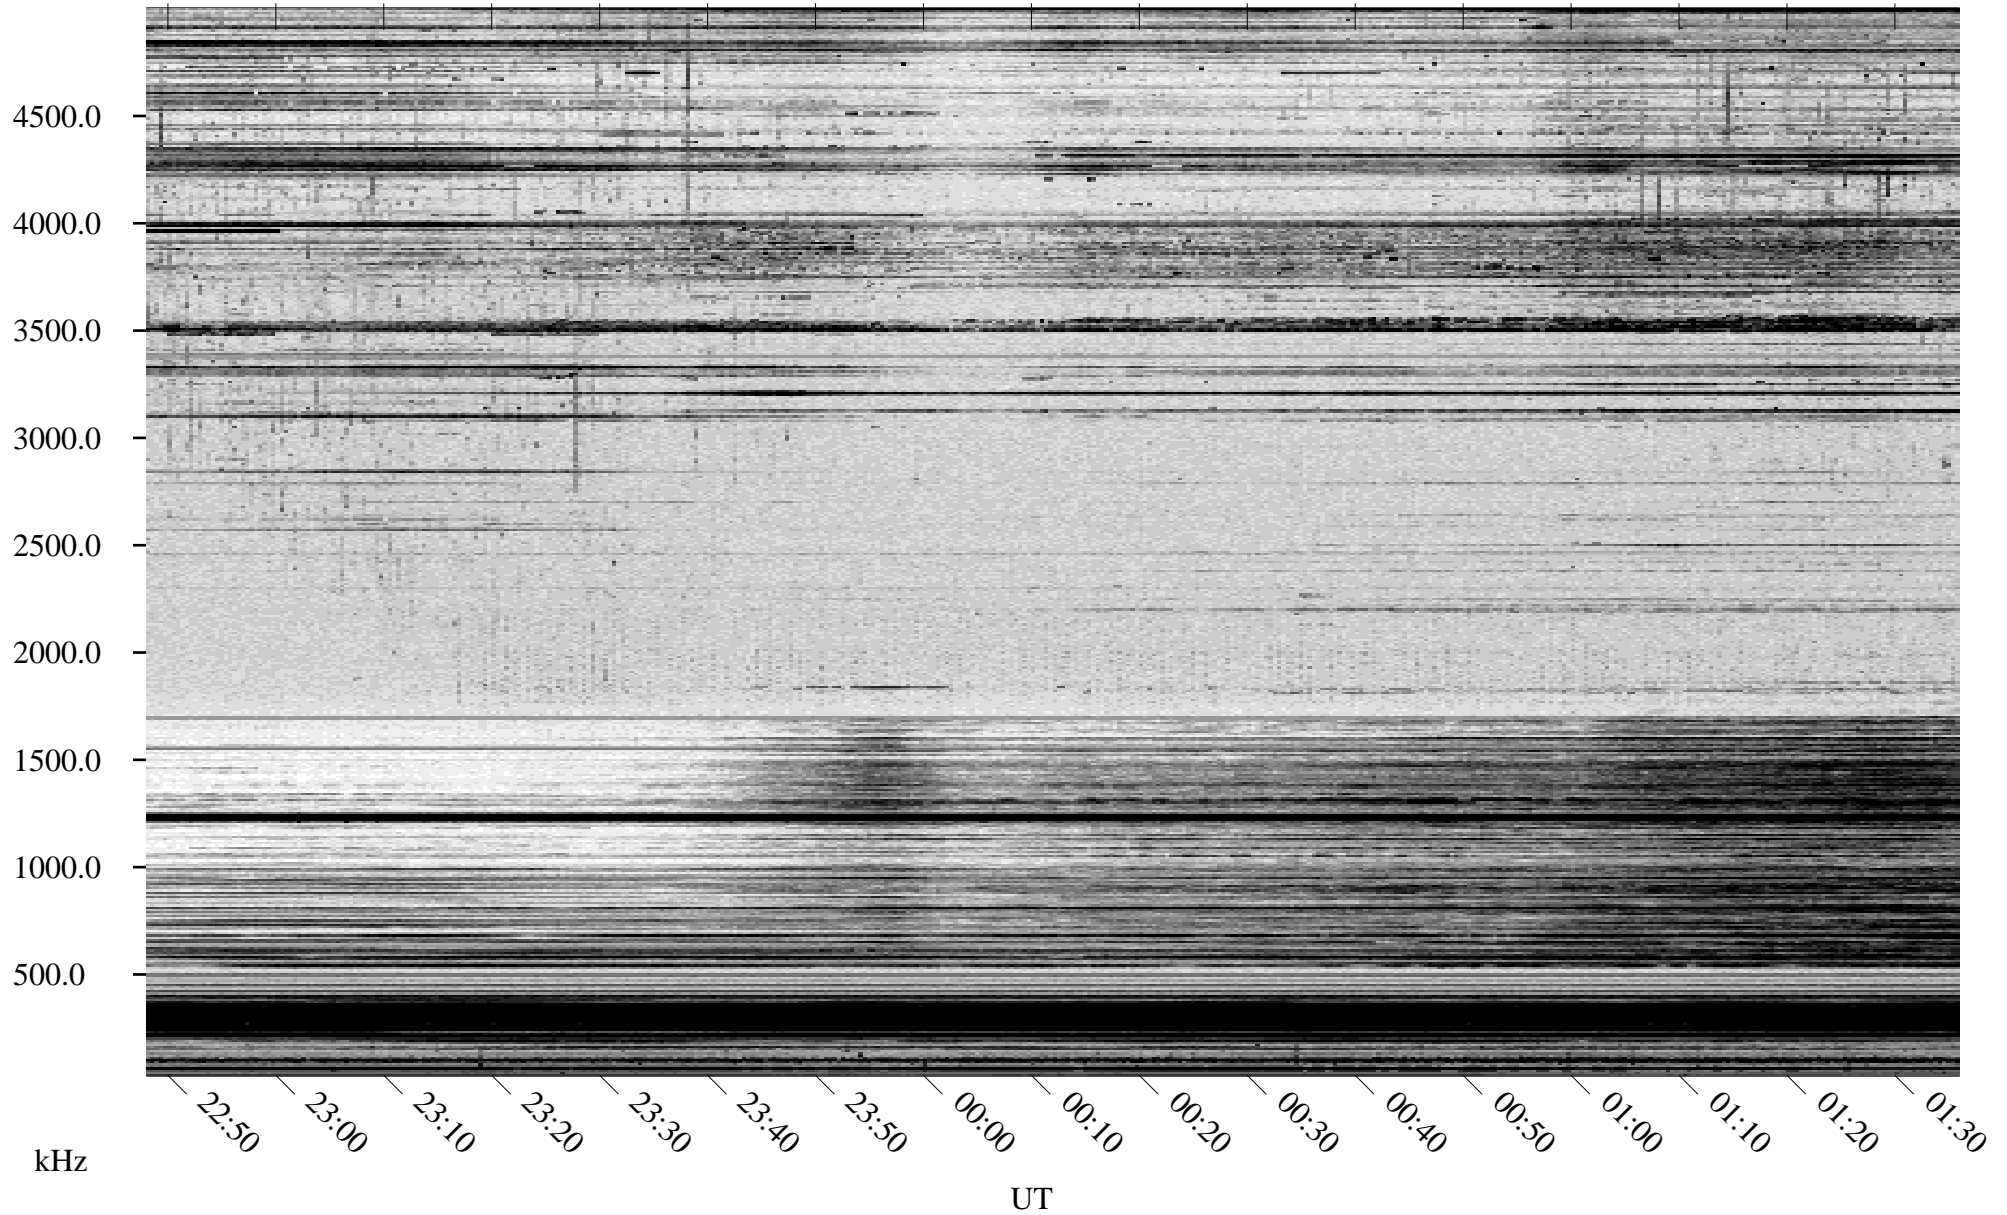

# 02/21/2004 Churchill, Manitoba

Linear Scale    Black = 161    White = 15

ch04052l.r00m max\_12

Page 1

# 02/21/2004 Churchill, Manitoba

Linear Scale    Black = 161    White = 15

ch04052l.r00m max\_12

Page 2

# 02/22/2004 Churchill, Manitoba

Linear Scale    Black = 161    White = 15

ch04052l.r00m max\_12

Page 3

# 02/22/2004 Churchill, Manitoba

Linear Scale    Black = 161    White = 15

ch04052l.r00m max\_12

Page 4