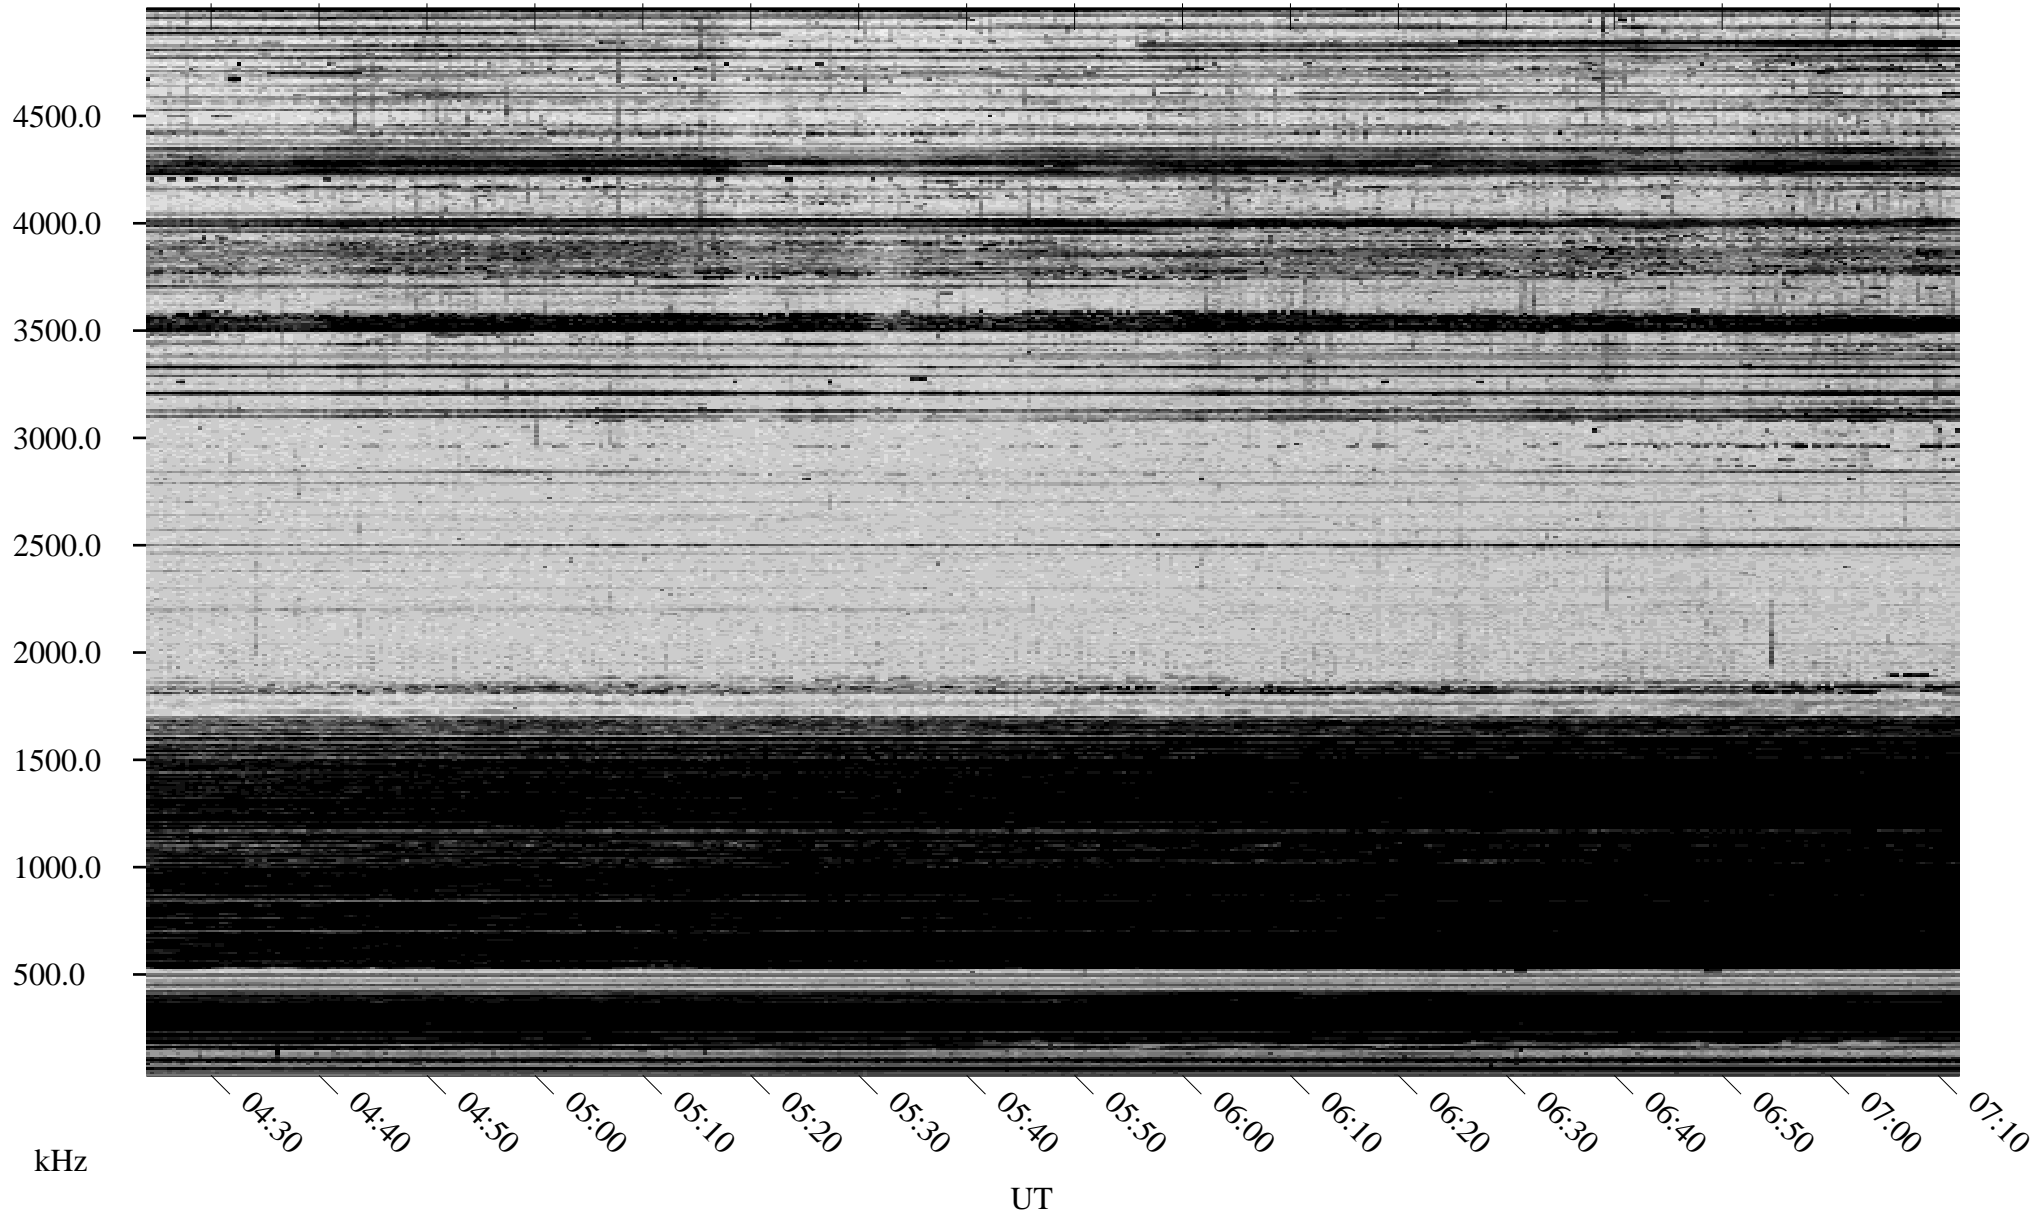

# 02/21/2004 Churchill, Manitoba

Linear Scale    Black = 161    White = 15

ch04052l.r00m max\_12

Page 1

# 02/21/2004 Churchill, Manitoba

Linear Scale    Black = 161    White = 15

ch04052l.r00m max\_12

Page 2

# 02/22/2004 Churchill, Manitoba

Linear Scale    Black = 161    White = 15

ch04052l.r00m max\_12

Page 3

# 02/22/2004 Churchill, Manitoba

Linear Scale    Black = 161    White = 15

ch04052l.r00m max\_12

Page 4