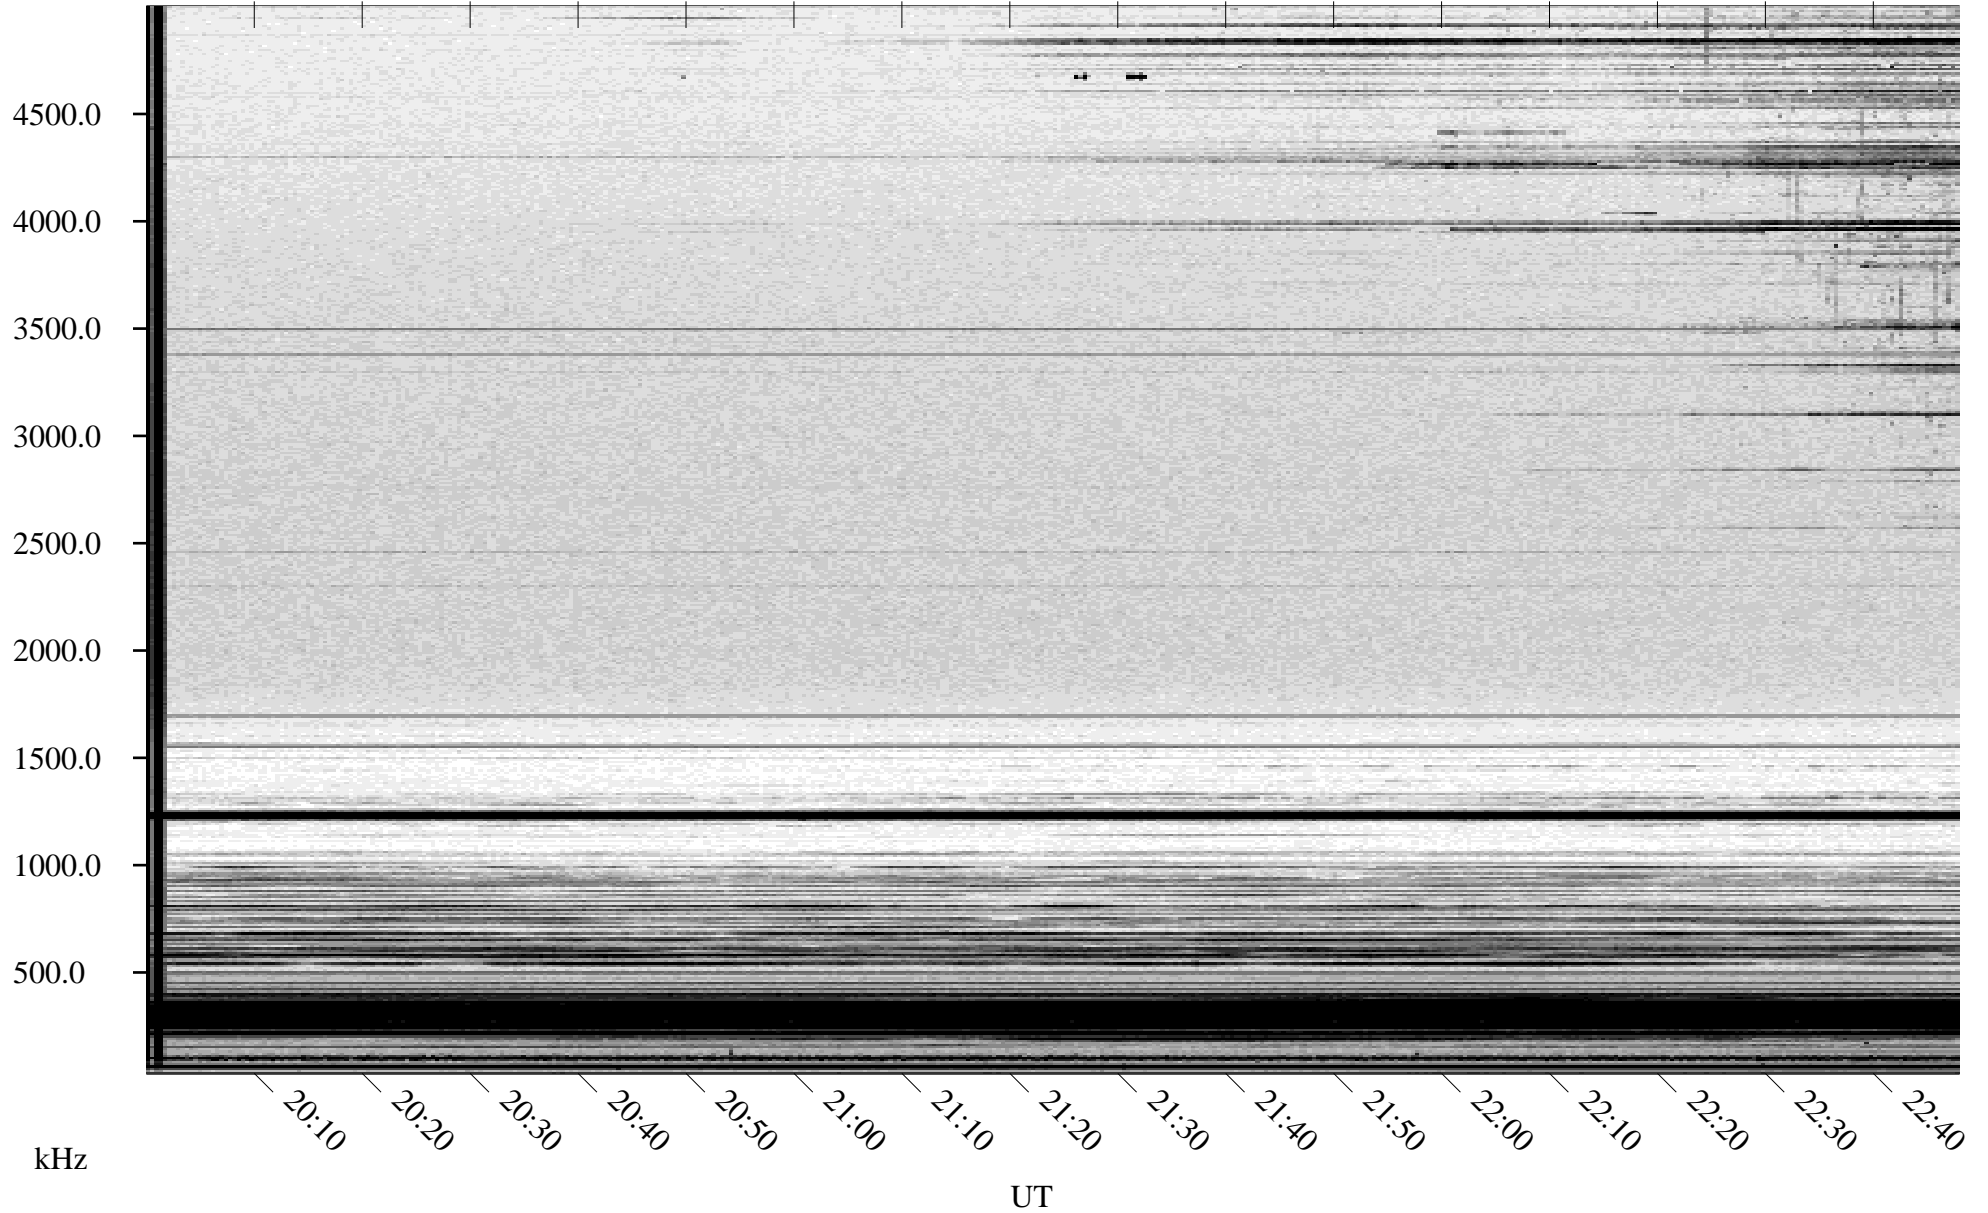

# 02/21/2004 Churchill, Manitoba

Linear Scale    Black = 161    White = 15

ch04052l.r00m max\_12

Page 1

# 02/21/2004 Churchill, Manitoba

Linear Scale    Black = 161    White = 15

ch04052l.r00m max\_12

Page 2

# 02/22/2004 Churchill, Manitoba

Linear Scale    Black = 161    White = 15

ch04052l.r00m max\_12

Page 3

# 02/22/2004 Churchill, Manitoba

Linear Scale    Black = 161    White = 15

ch04052l.r00m max\_12

Page 4