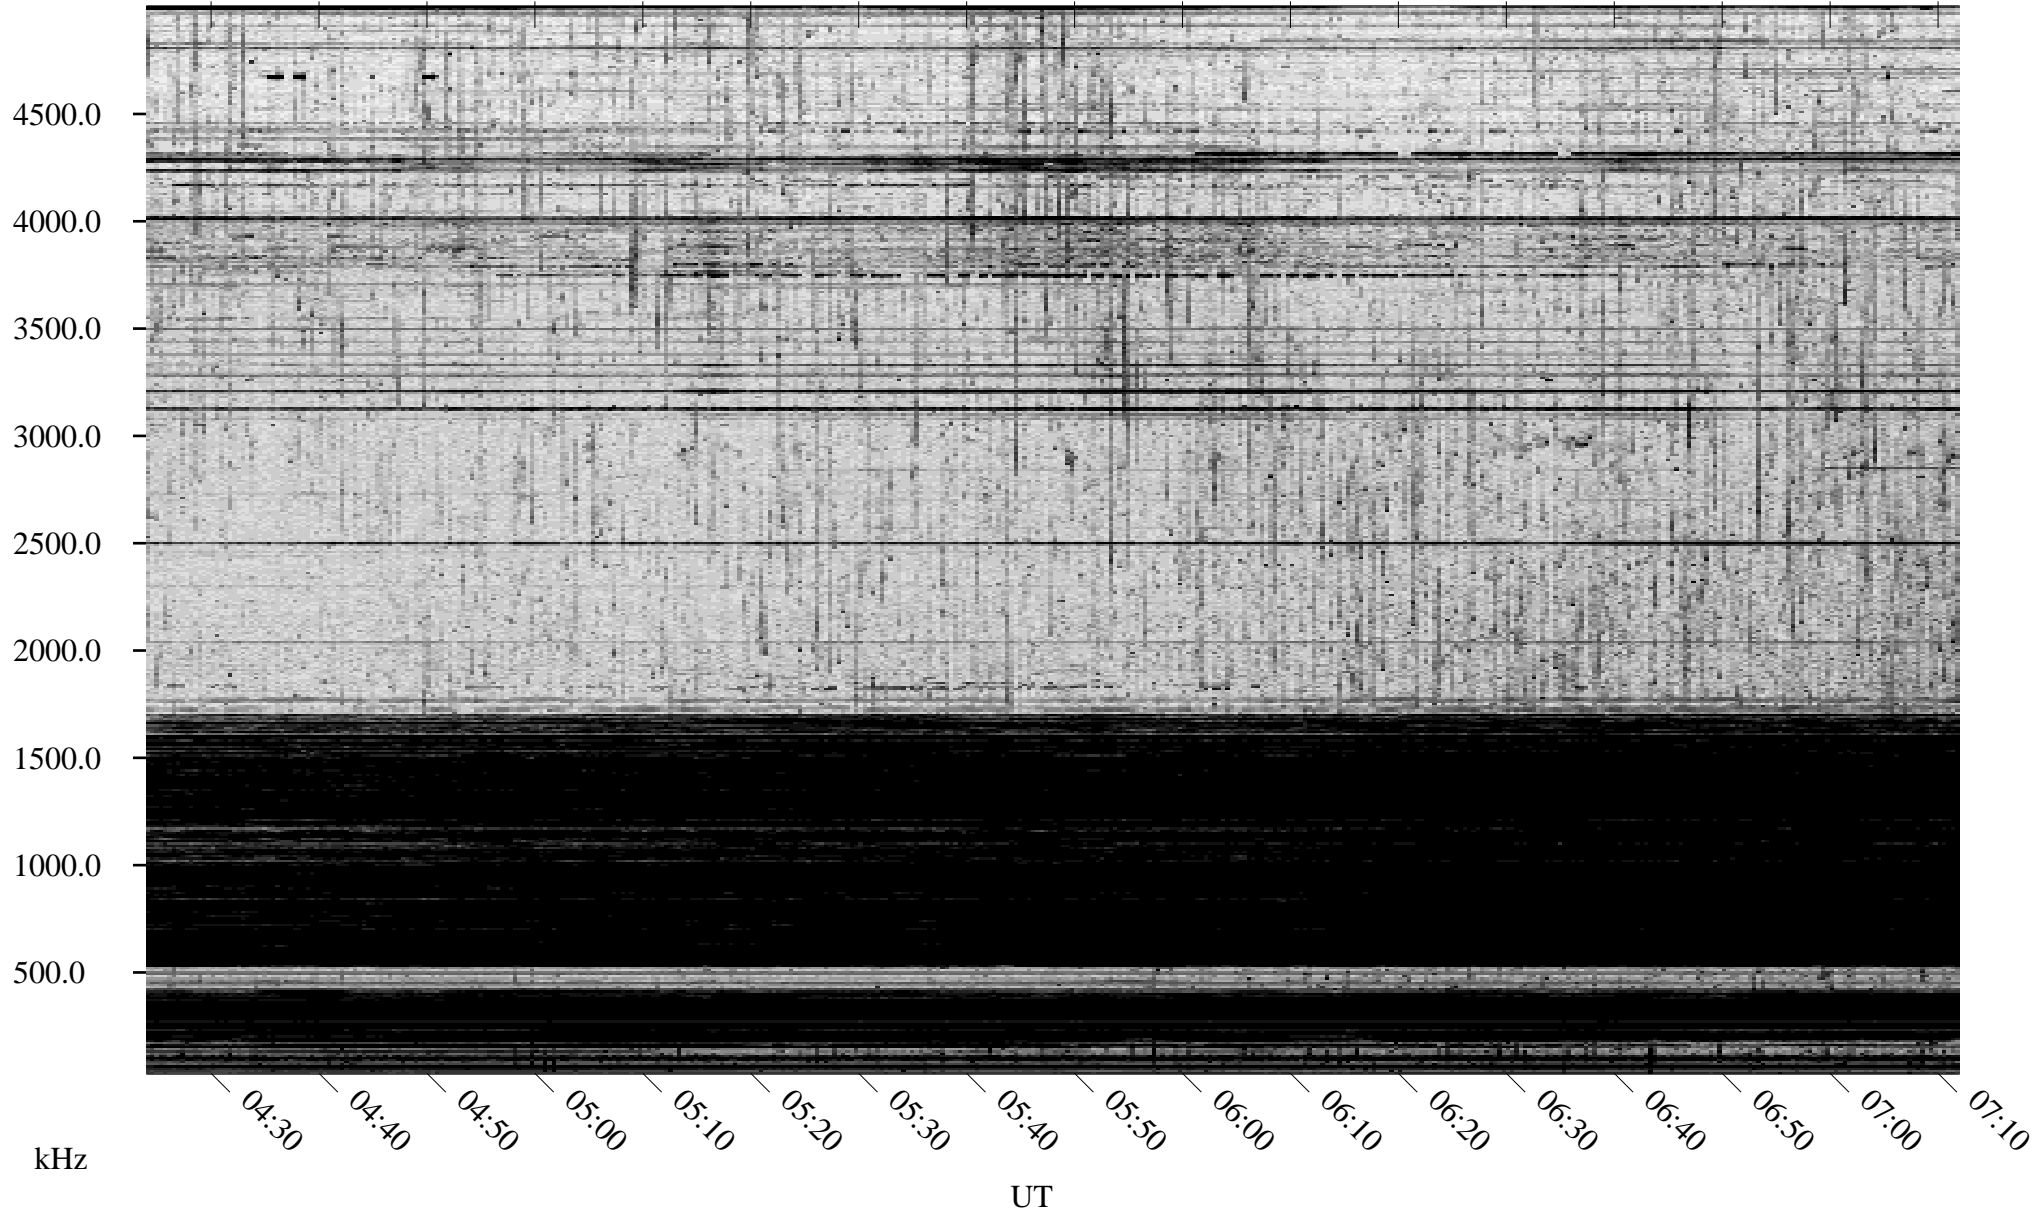

02/22/2004 Churchill, Manitoba

Linear Scale Black = 161 White = 15

ch04053l.r00m max_12

Page 1

02/22/2004 Churchill, Manitoba

Linear Scale Black = 161 White = 15

ch04053l.r00m max_12

Page 2

02/23/2004 Churchill, Manitoba

Linear Scale Black = 161 White = 15

ch04053l.r00m max_12

Page 3

02/23/2004 Churchill, Manitoba

Linear Scale Black = 161 White = 15

ch04053l.r00m max_12

Page 4

02/23/2004 Churchill, Manitoba

Linear Scale Black = 161 White = 15

ch04053l.r00m max_12

02/23/2004 Churchill, Manitoba

Linear Scale Black = 161 White = 15

ch04053l.r00m max_12

Page 6

02/23/2004 Churchill, Manitoba

Linear Scale Black = 161 White = 15

ch04053l.r00m max_12

Page 7

02/23/2004 Churchill, Manitoba

Linear Scale Black = 161 White = 15

ch04053l.r00m max_12

Page 8