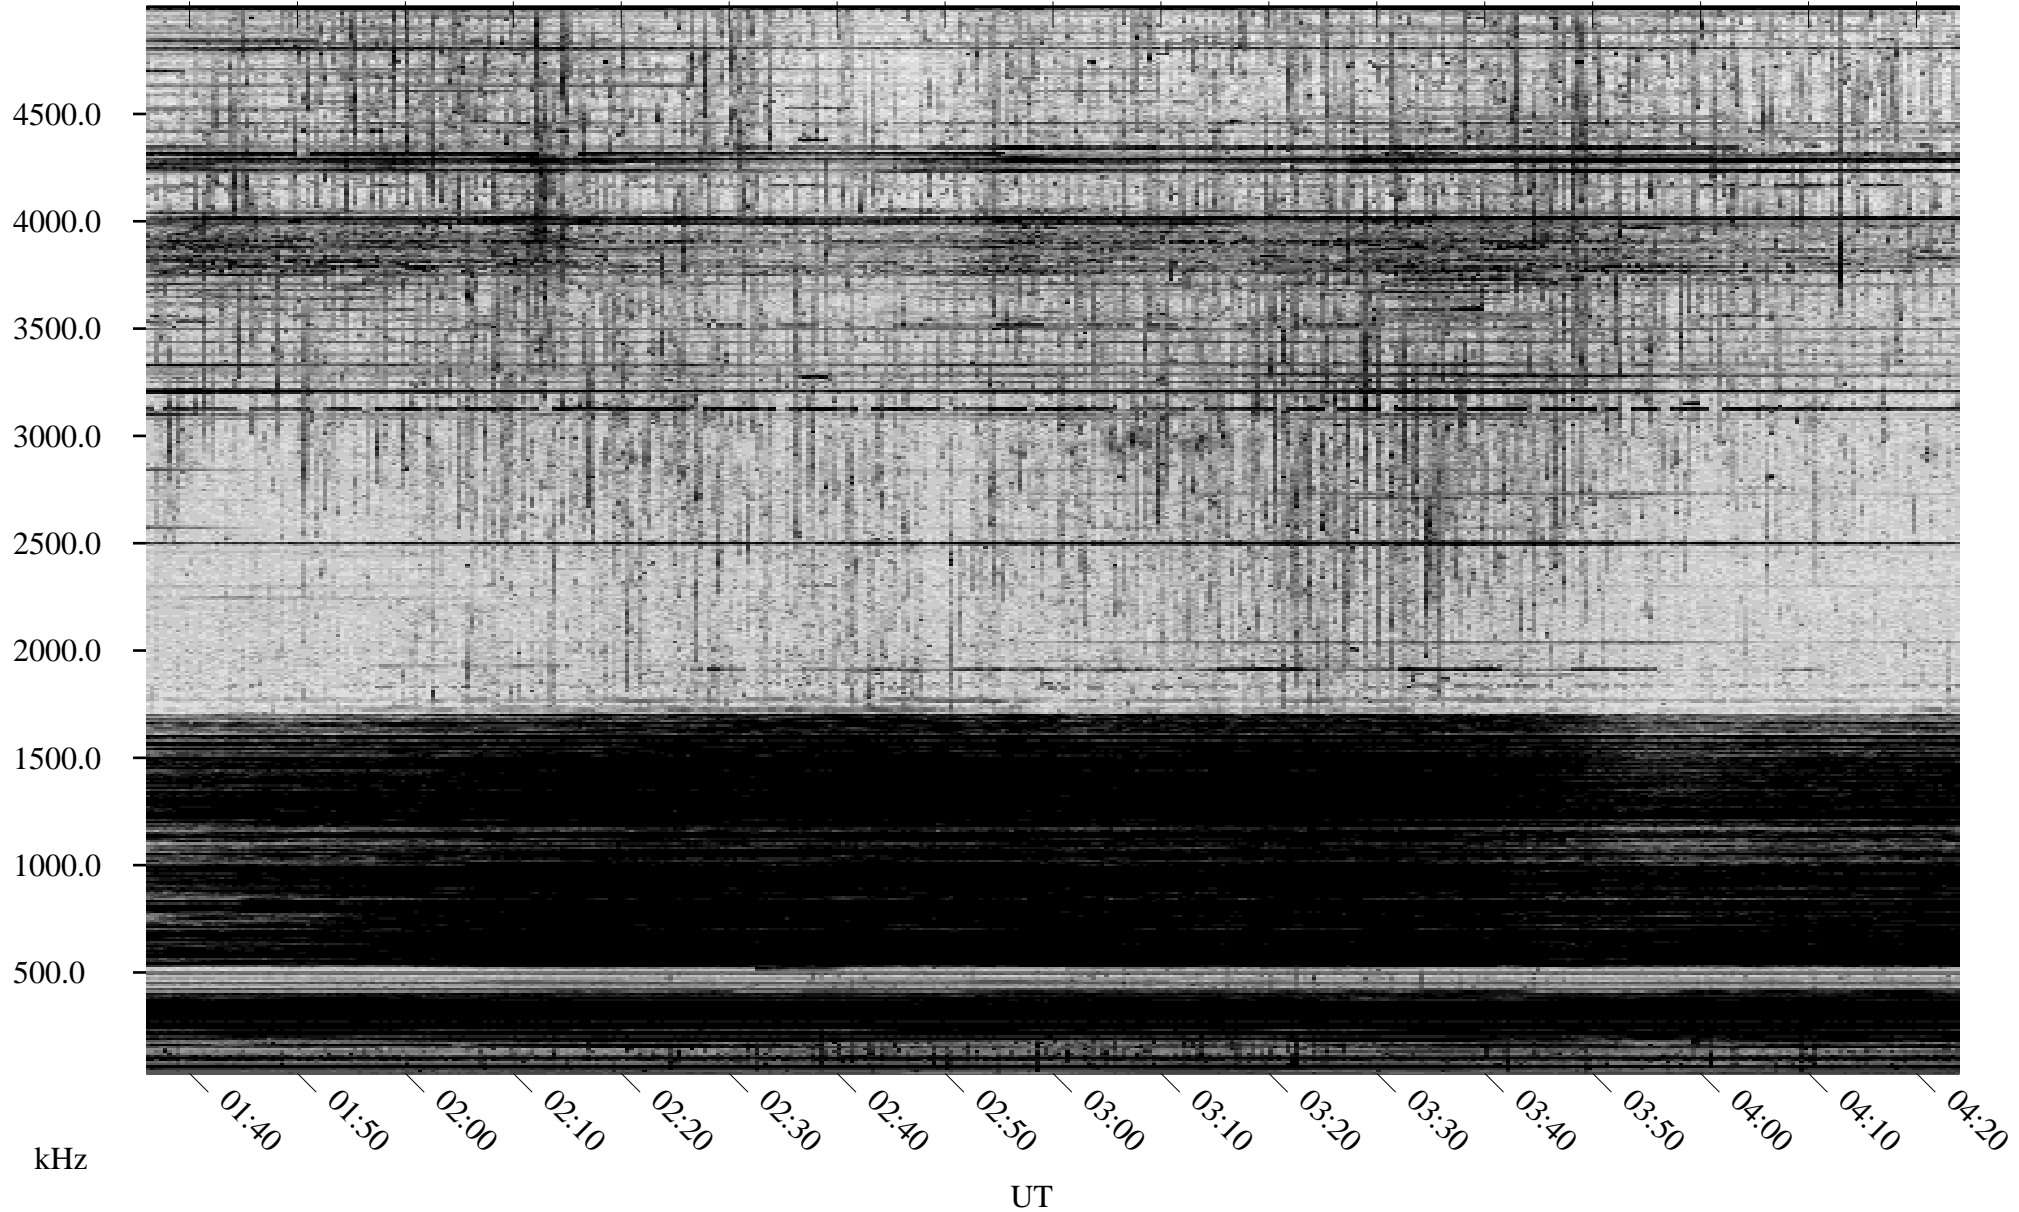

02/22/2004 Churchill, Manitoba

Linear Scale Black = 161 White = 15

ch04053l.r00m max_12

Page 1

02/22/2004 Churchill, Manitoba

Linear Scale Black = 161 White = 15

ch04053l.r00m max_12

Page 2

02/23/2004 Churchill, Manitoba

Linear Scale Black = 161 White = 15

ch04053l.r00m max_12

Page 3

02/23/2004 Churchill, Manitoba

Linear Scale Black = 161 White = 15

ch04053l.r00m max_12

Page 4

02/23/2004 Churchill, Manitoba

Linear Scale Black = 161 White = 15

ch04053l.r00m max_12

02/23/2004 Churchill, Manitoba

Linear Scale Black = 161 White = 15

ch04053l.r00m max_12

Page 6

02/23/2004 Churchill, Manitoba

Linear Scale Black = 161 White = 15

ch04053l.r00m max_12

Page 7

02/23/2004 Churchill, Manitoba

Linear Scale Black = 161 White = 15

ch04053l.r00m max_12

Page 8