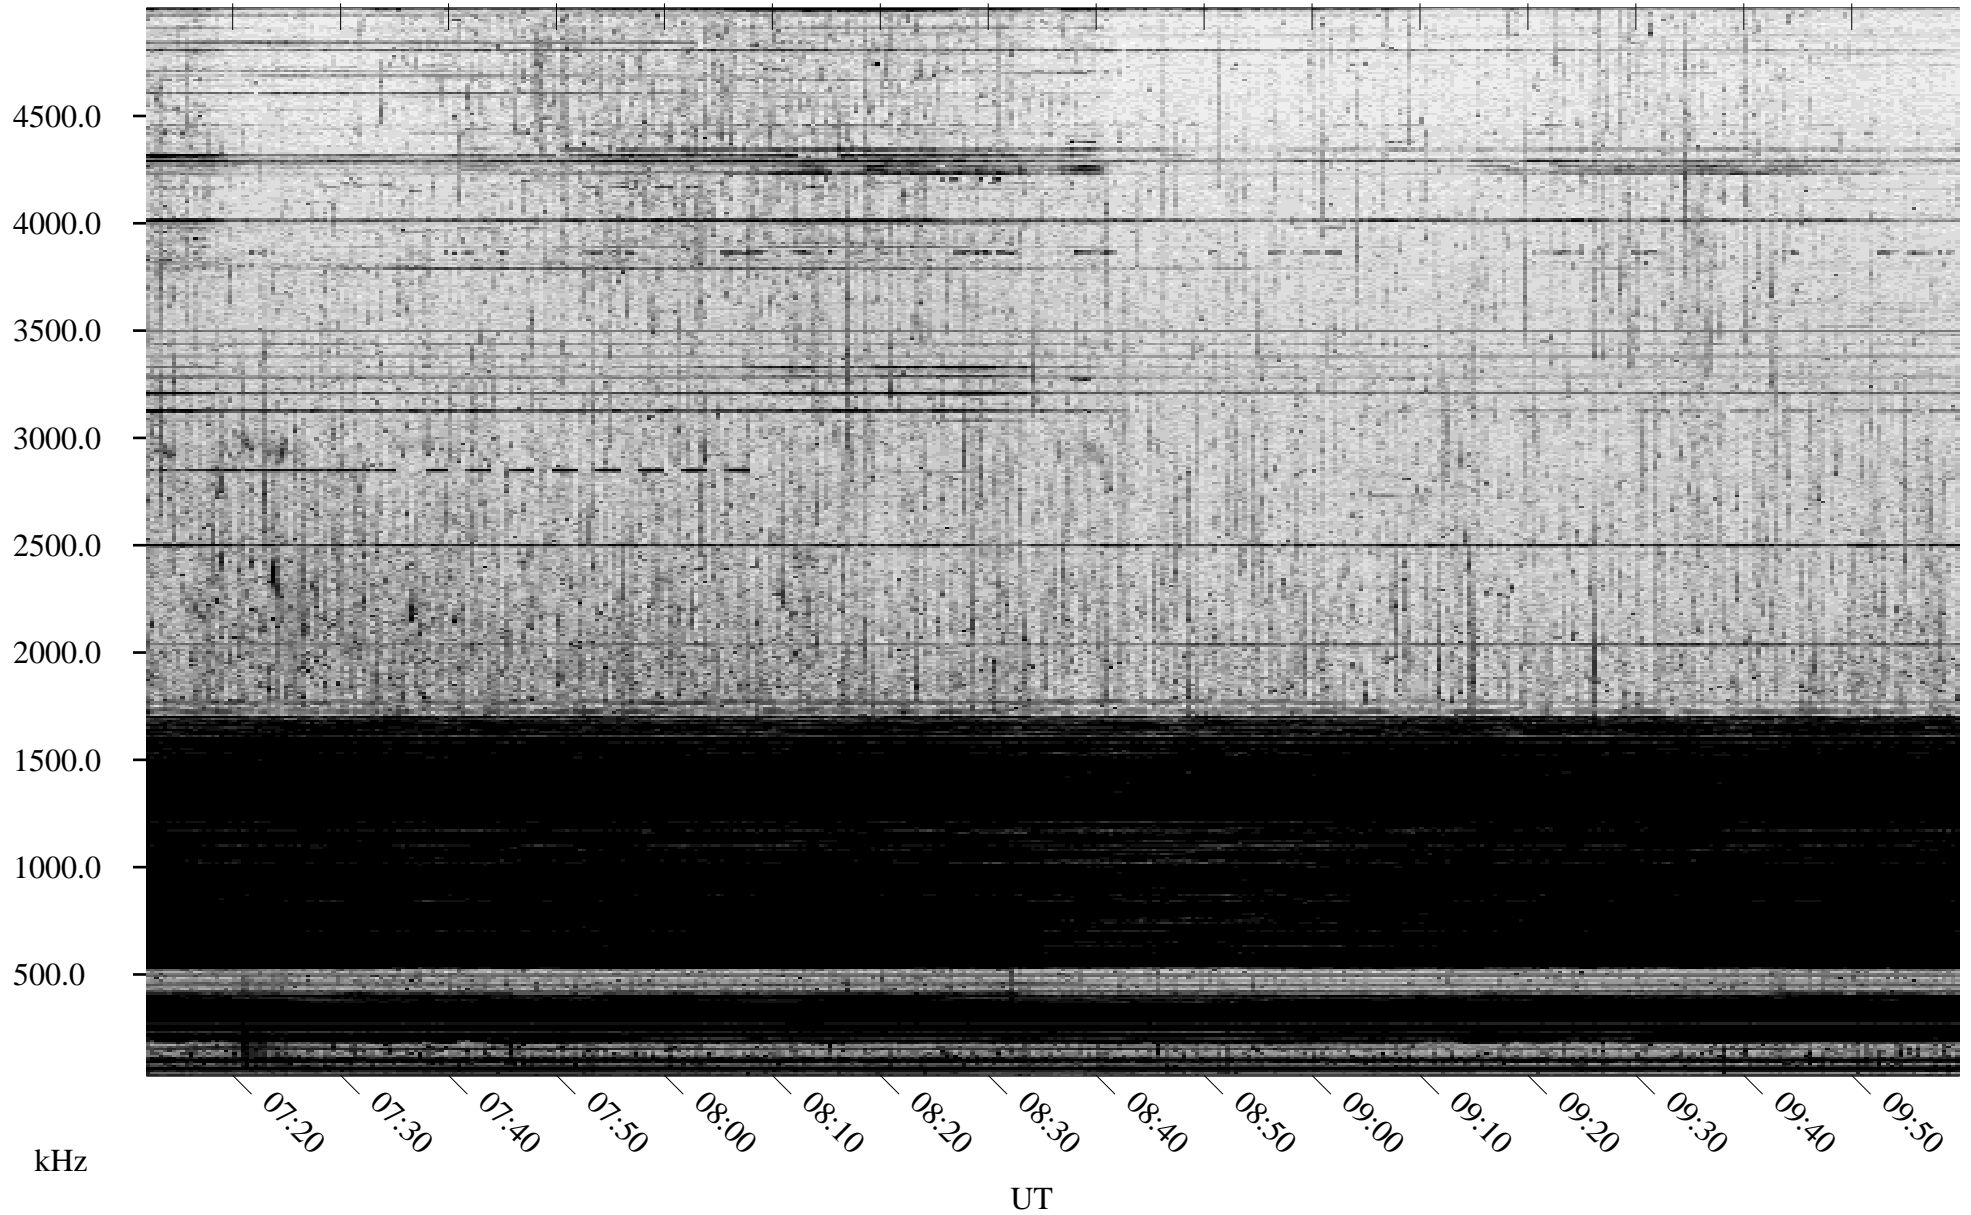

02/22/2004 Churchill, Manitoba

Linear Scale Black = 161 White = 15

ch04053l.r00m max_12

Page 1

02/22/2004 Churchill, Manitoba

Linear Scale Black = 161 White = 15

ch04053l.r00m max_12

Page 2

02/23/2004 Churchill, Manitoba

Linear Scale Black = 161 White = 15

ch04053l.r00m max_12

Page 3

02/23/2004 Churchill, Manitoba

Linear Scale Black = 161 White = 15

ch04053l.r00m max_12

Page 4

02/23/2004 Churchill, Manitoba

Linear Scale Black = 161 White = 15

ch04053l.r00m max_12

02/23/2004 Churchill, Manitoba

Linear Scale Black = 161 White = 15

ch04053l.r00m max_12

Page 6

02/23/2004 Churchill, Manitoba

Linear Scale Black = 161 White = 15

ch04053l.r00m max_12

Page 7

02/23/2004 Churchill, Manitoba

Linear Scale Black = 161 White = 15

ch04053l.r00m max_12

Page 8