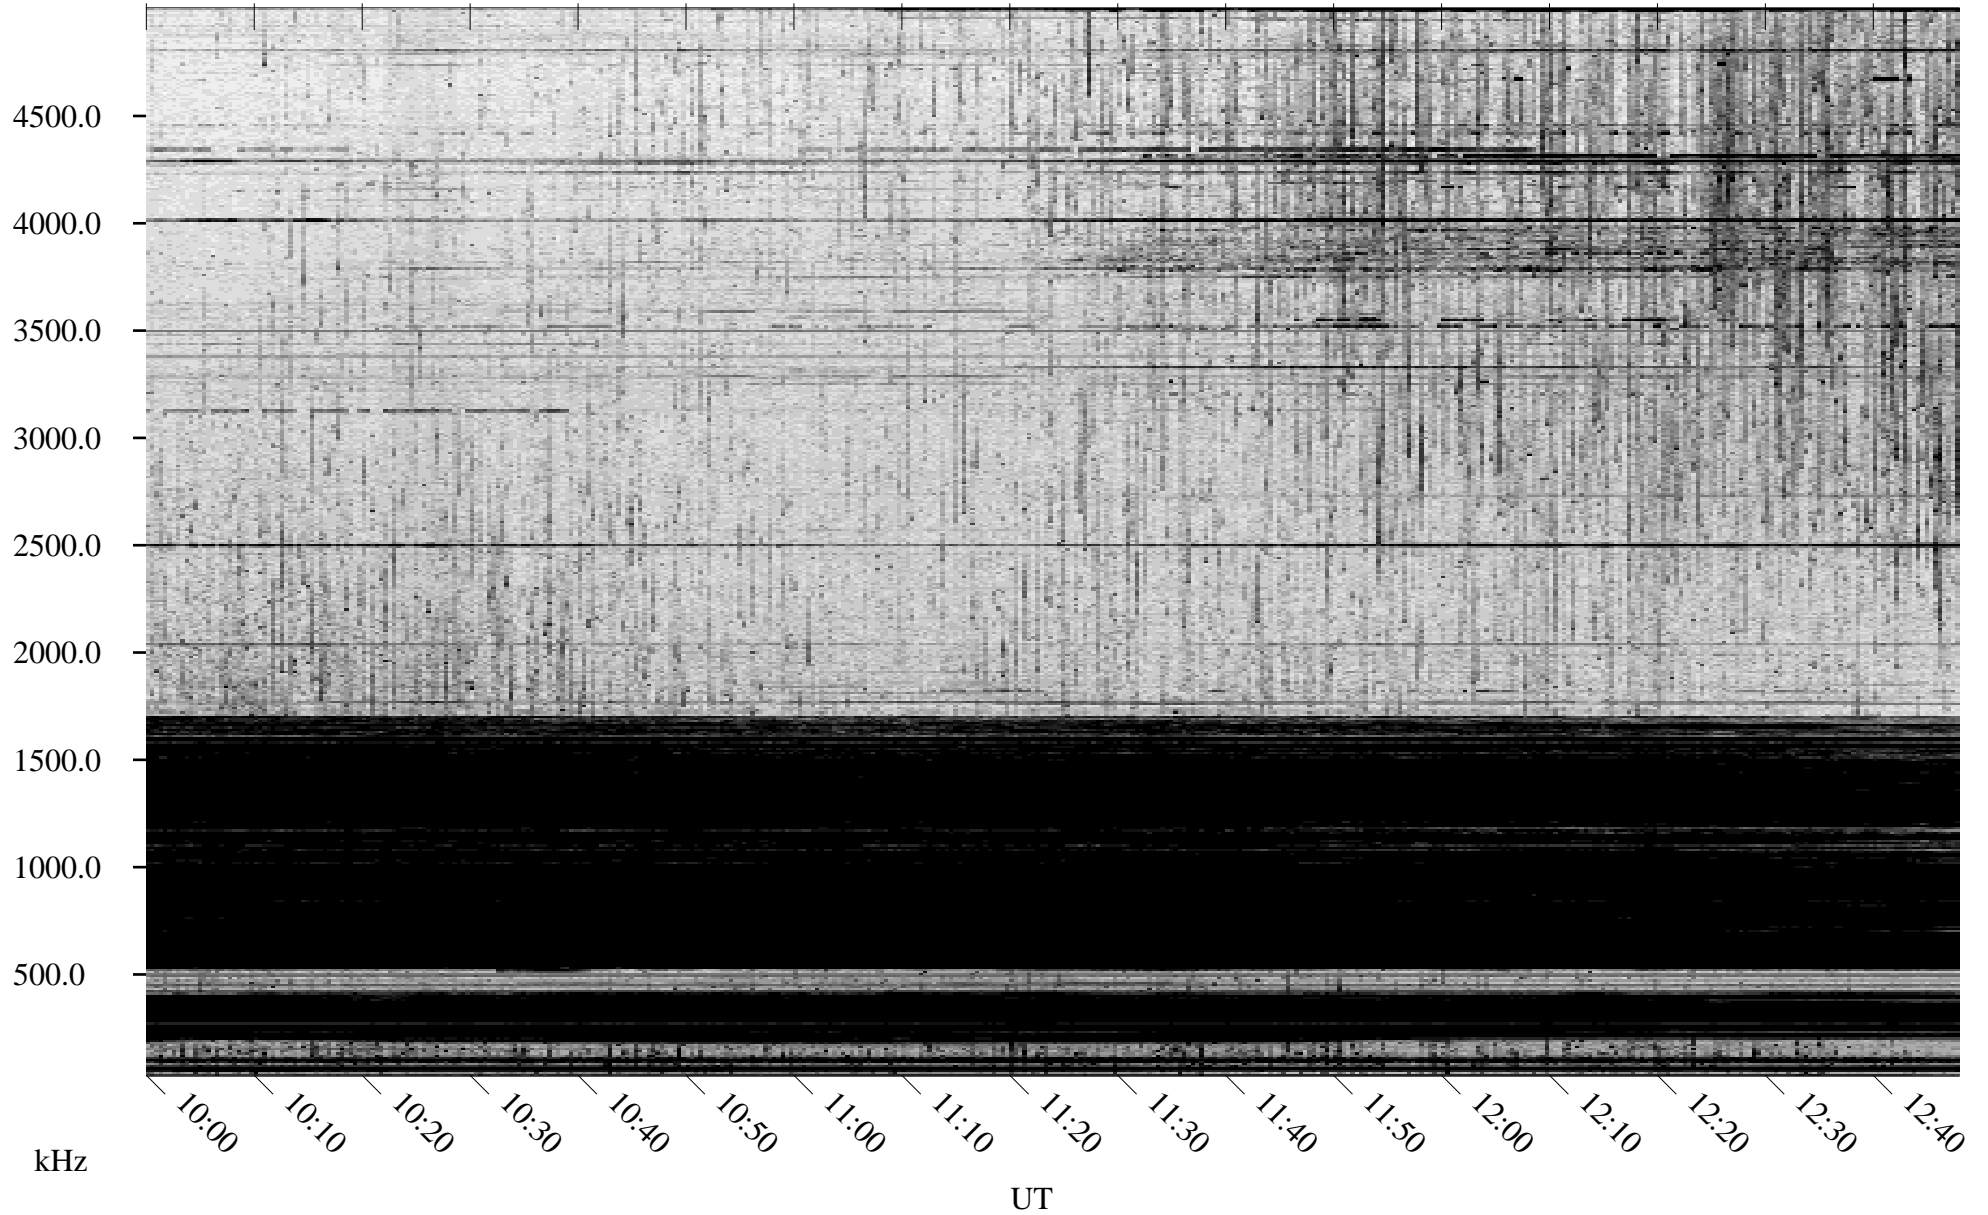

02/22/2004 Churchill, Manitoba

Linear Scale Black = 161 White = 15

ch04053l.r00m max_12

Page 1

02/22/2004 Churchill, Manitoba

Linear Scale Black = 161 White = 15

ch04053l.r00m max_12

Page 2

02/23/2004 Churchill, Manitoba

Linear Scale Black = 161 White = 15

ch04053l.r00m max_12

Page 3

02/23/2004 Churchill, Manitoba

Linear Scale Black = 161 White = 15

ch04053l.r00m max_12

Page 4

02/23/2004 Churchill, Manitoba

Linear Scale Black = 161 White = 15

ch04053l.r00m max_12

02/23/2004 Churchill, Manitoba

Linear Scale Black = 161 White = 15

ch04053l.r00m max_12

Page 6

02/23/2004 Churchill, Manitoba

Linear Scale Black = 161 White = 15

ch04053l.r00m max_12

Page 7

02/23/2004 Churchill, Manitoba

Linear Scale Black = 161 White = 15

ch04053l.r00m max_12

Page 8