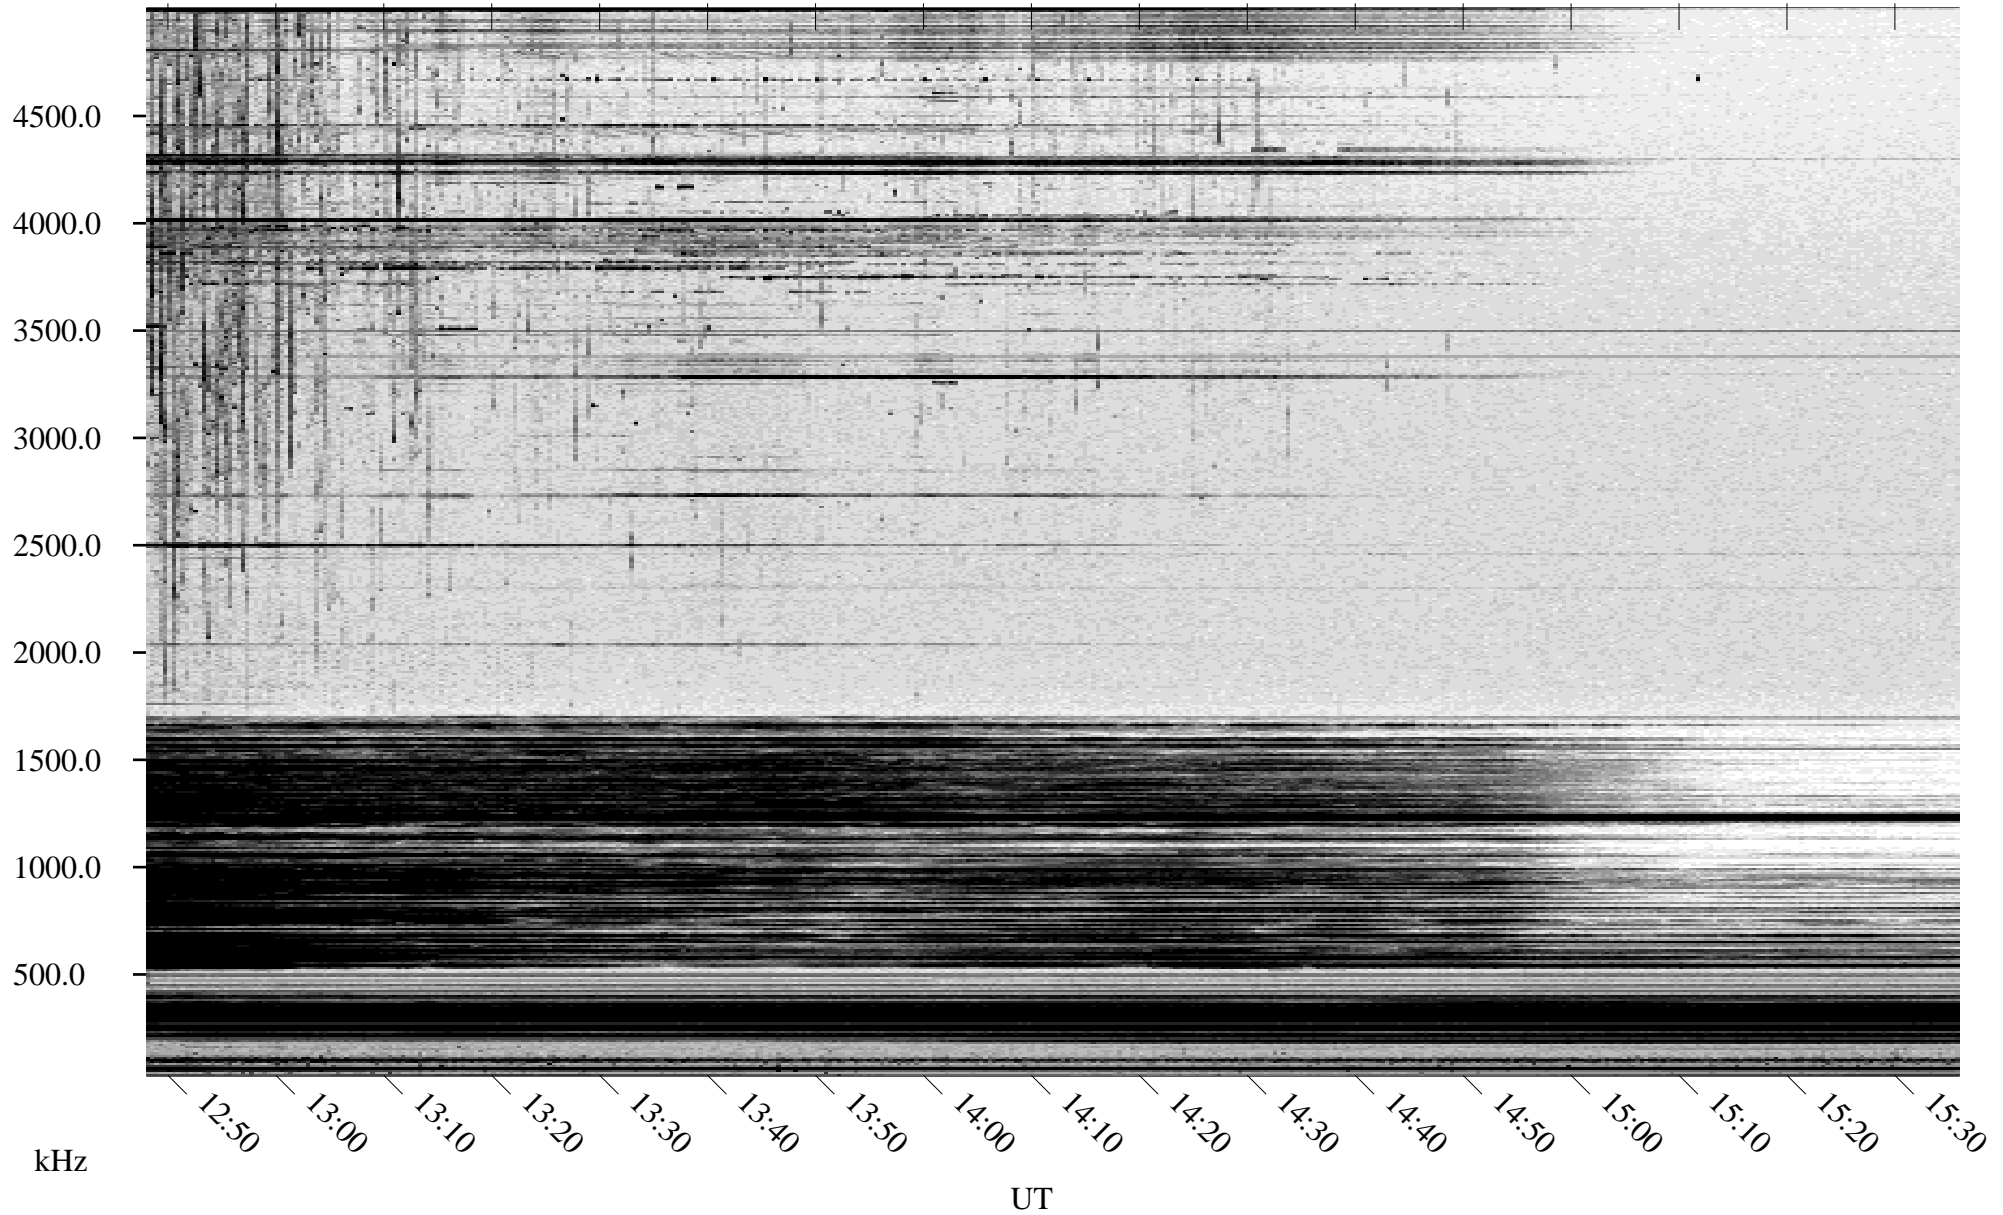

02/22/2004 Churchill, Manitoba

Linear Scale Black = 161 White = 15

ch04053l.r00m max_12

Page 1

02/22/2004 Churchill, Manitoba

Linear Scale Black = 161 White = 15

ch04053l.r00m max_12

Page 2

02/23/2004 Churchill, Manitoba

Linear Scale Black = 161 White = 15

ch04053l.r00m max_12

Page 3

02/23/2004 Churchill, Manitoba

Linear Scale Black = 161 White = 15

ch04053l.r00m max_12

Page 4

02/23/2004 Churchill, Manitoba

Linear Scale Black = 161 White = 15

ch04053l.r00m max_12

02/23/2004 Churchill, Manitoba

Linear Scale Black = 161 White = 15

ch04053l.r00m max_12

Page 6

02/23/2004 Churchill, Manitoba

Linear Scale Black = 161 White = 15

ch04053l.r00m max_12

Page 7

02/23/2004 Churchill, Manitoba

Linear Scale Black = 161 White = 15

ch04053l.r00m max_12

Page 8