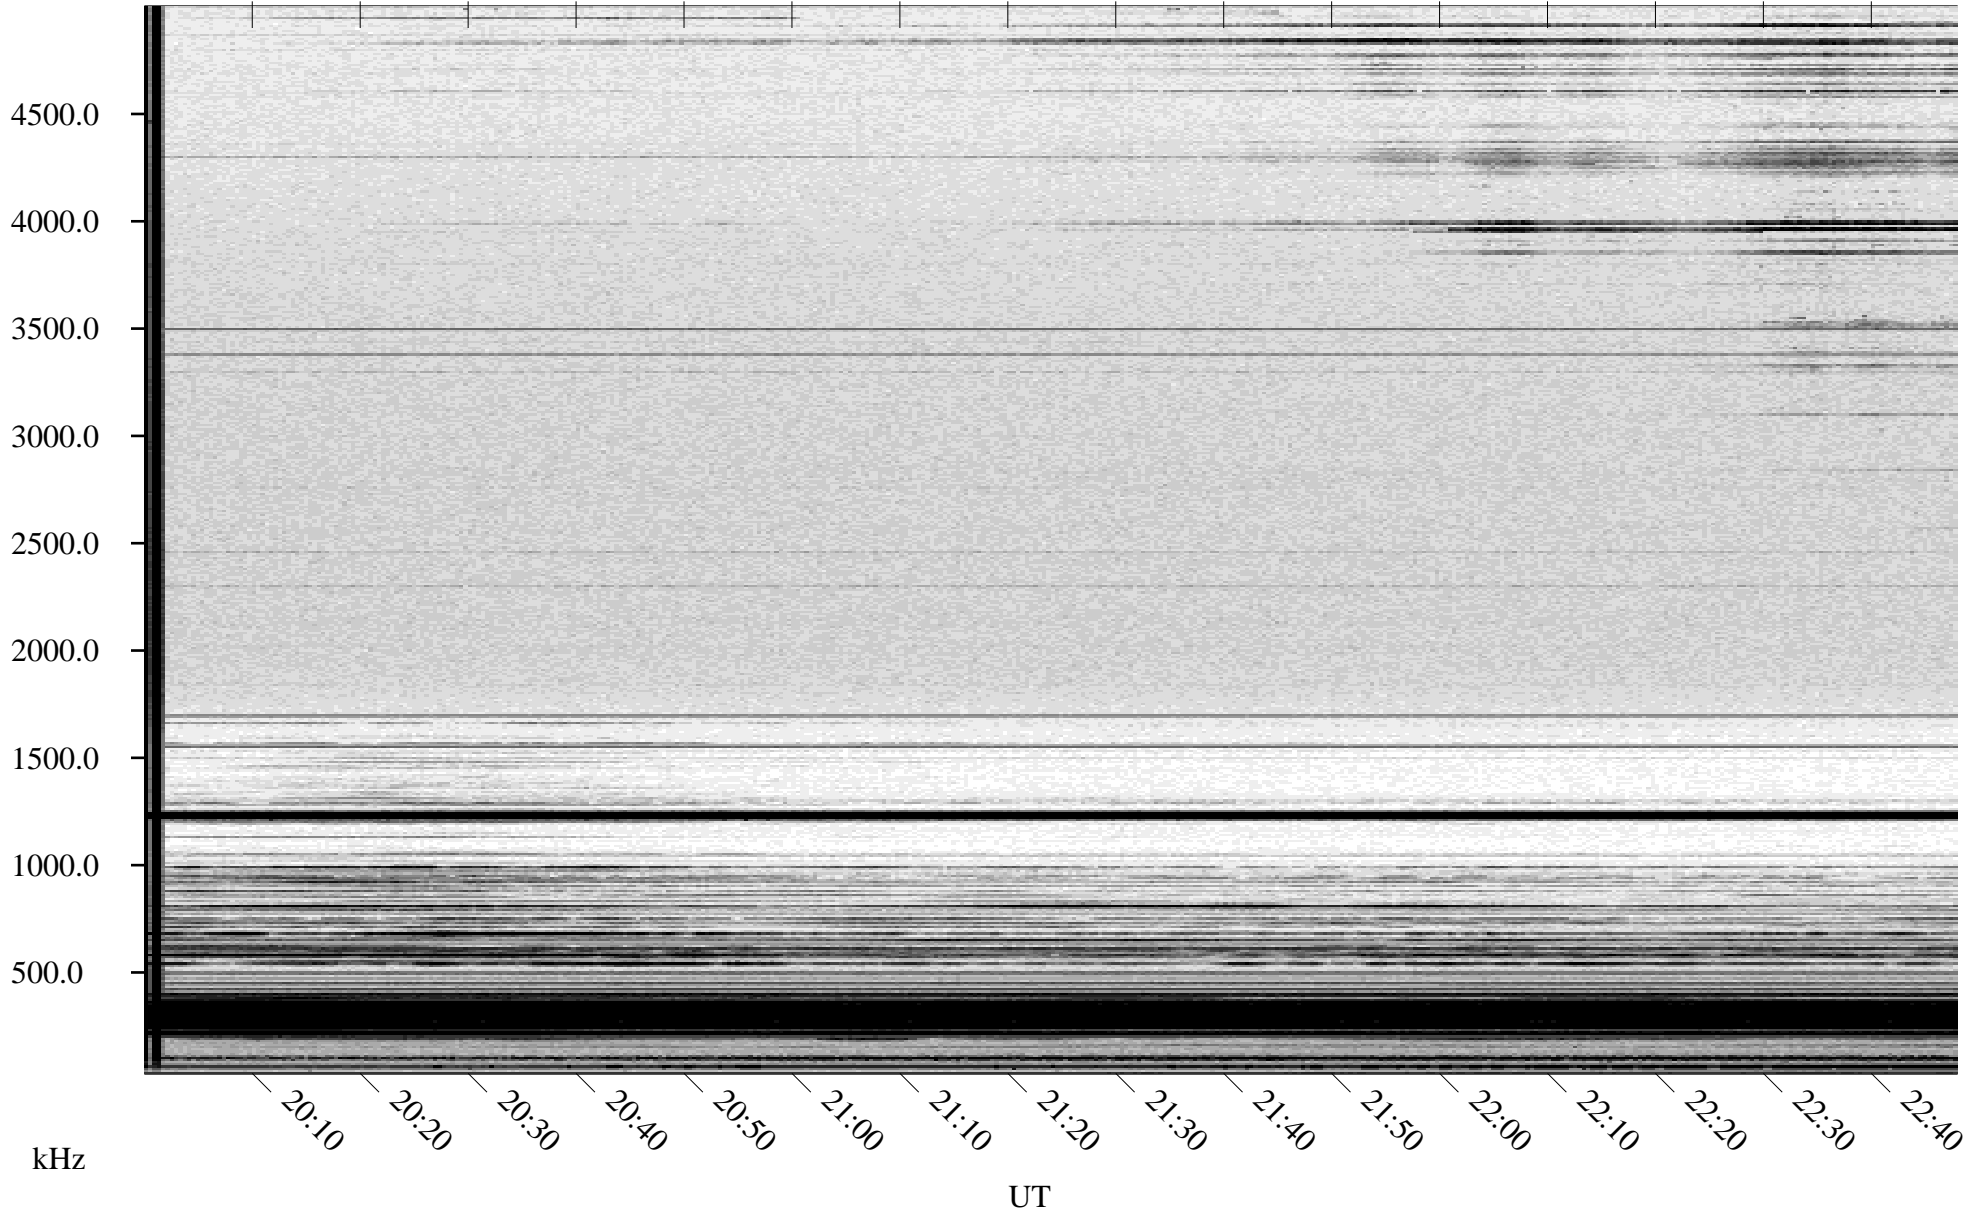

02/22/2004 Churchill, Manitoba

Linear Scale Black = 161 White = 15

ch04053l.r00m max_12

Page 1

02/22/2004 Churchill, Manitoba

Linear Scale Black = 161 White = 15

ch04053l.r00m max_12

Page 2

02/23/2004 Churchill, Manitoba

Linear Scale Black = 161 White = 15

ch04053l.r00m max_12

Page 3

02/23/2004 Churchill, Manitoba

Linear Scale Black = 161 White = 15

ch04053l.r00m max_12

Page 4

02/23/2004 Churchill, Manitoba

Linear Scale Black = 161 White = 15

ch04053l.r00m max_12

02/23/2004 Churchill, Manitoba

Linear Scale Black = 161 White = 15

ch04053l.r00m max_12

Page 6

02/23/2004 Churchill, Manitoba

Linear Scale Black = 161 White = 15

ch04053l.r00m max_12

Page 7

02/23/2004 Churchill, Manitoba

Linear Scale Black = 161 White = 15

ch04053l.r00m max_12

Page 8