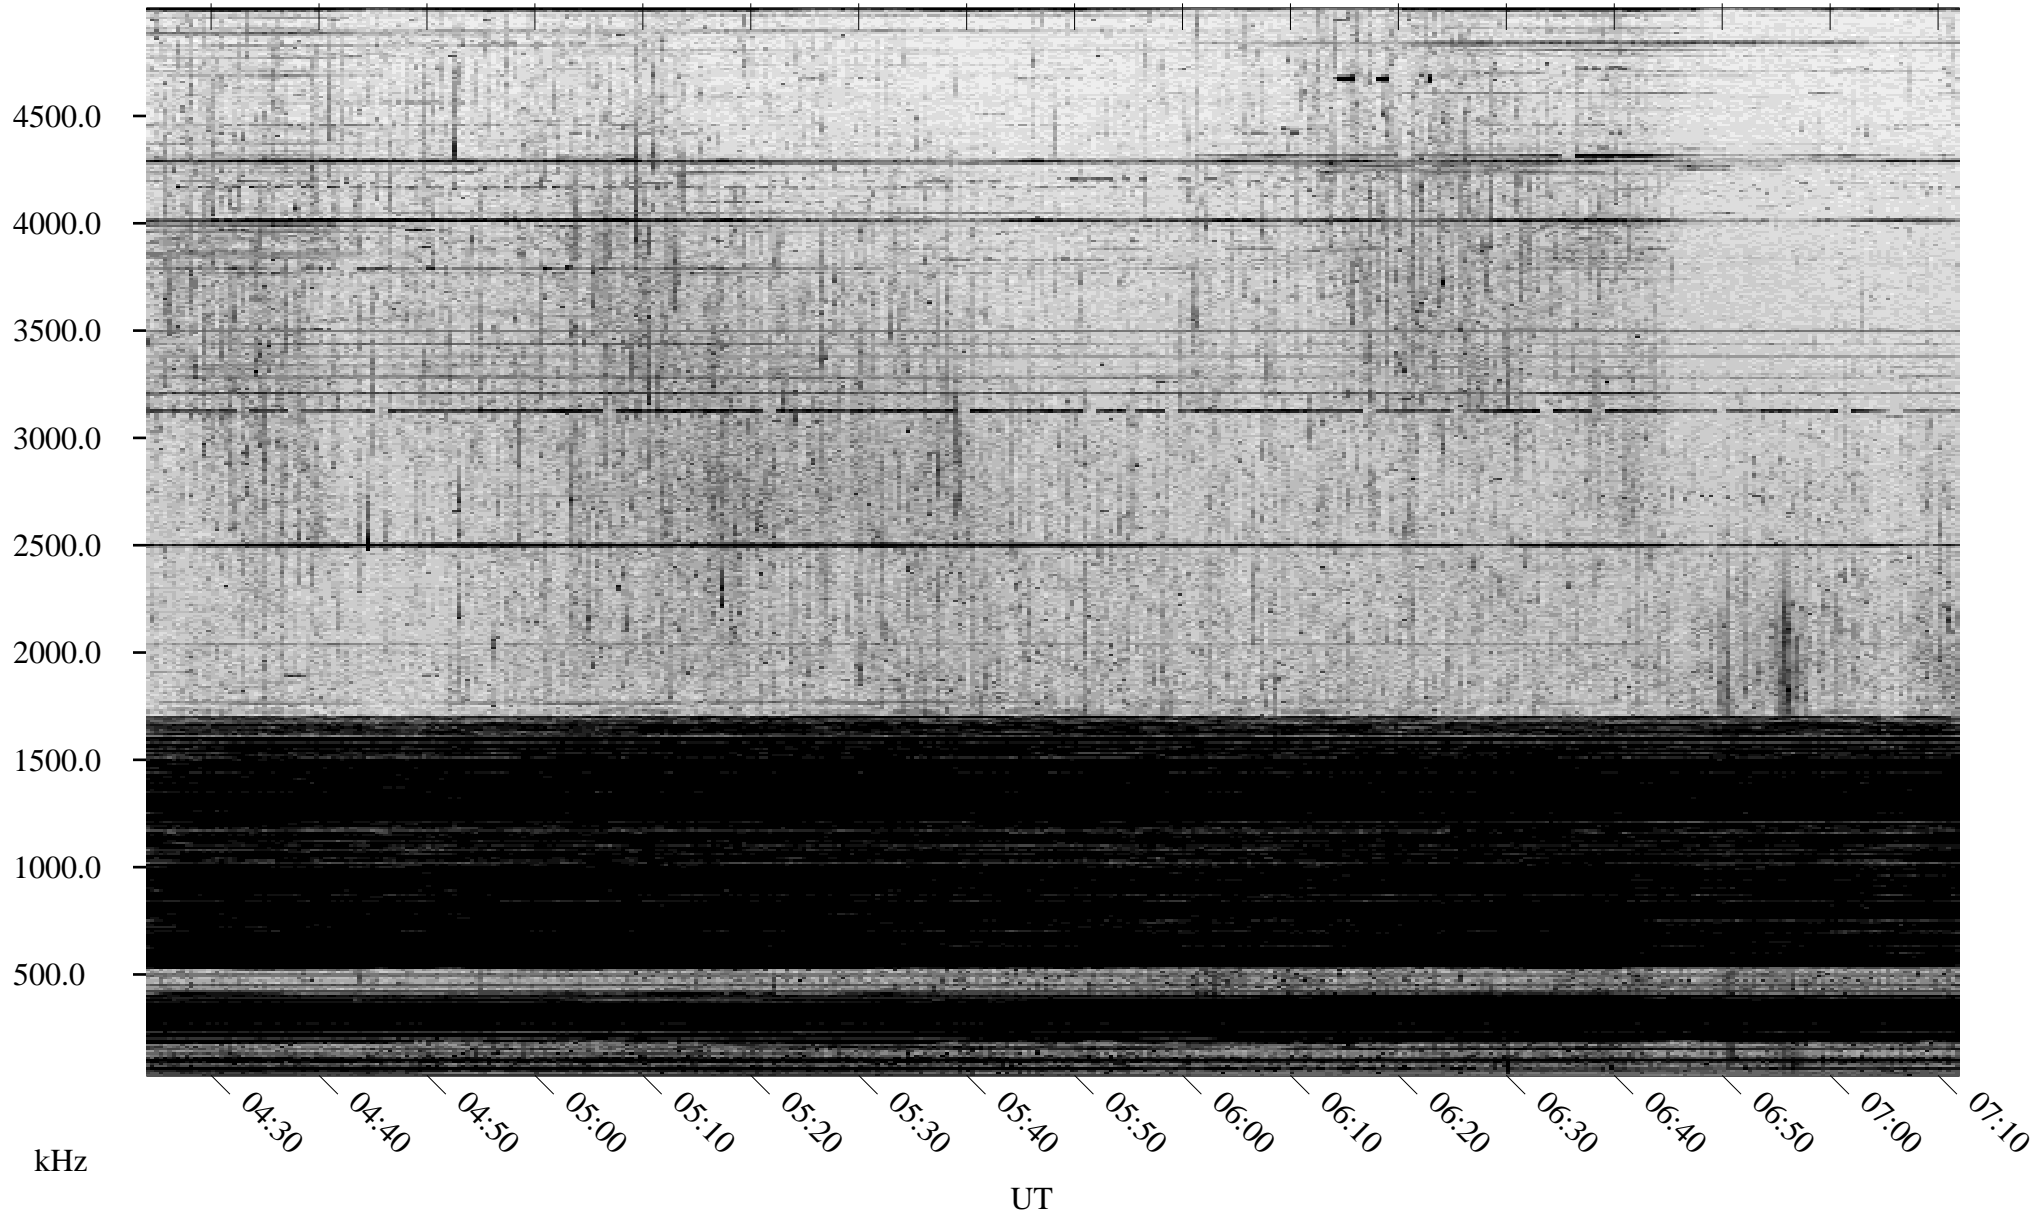

# 02/23/2004 Churchill, Manitoba

Linear Scale    Black = 161    White = 15

ch04054l.r00m max\_12

Page 1

# 02/23/2004 Churchill, Manitoba

Linear Scale    Black = 161    White = 15

ch04054l.r00m max\_12

Page 2

# 02/24/2004 Churchill, Manitoba

Linear Scale    Black = 161    White = 15

ch04054l.r00m max\_12

Page 3

# 02/24/2004 Churchill, Manitoba

Linear Scale    Black = 161    White = 15

ch04054l.r00m max\_12

Page 4