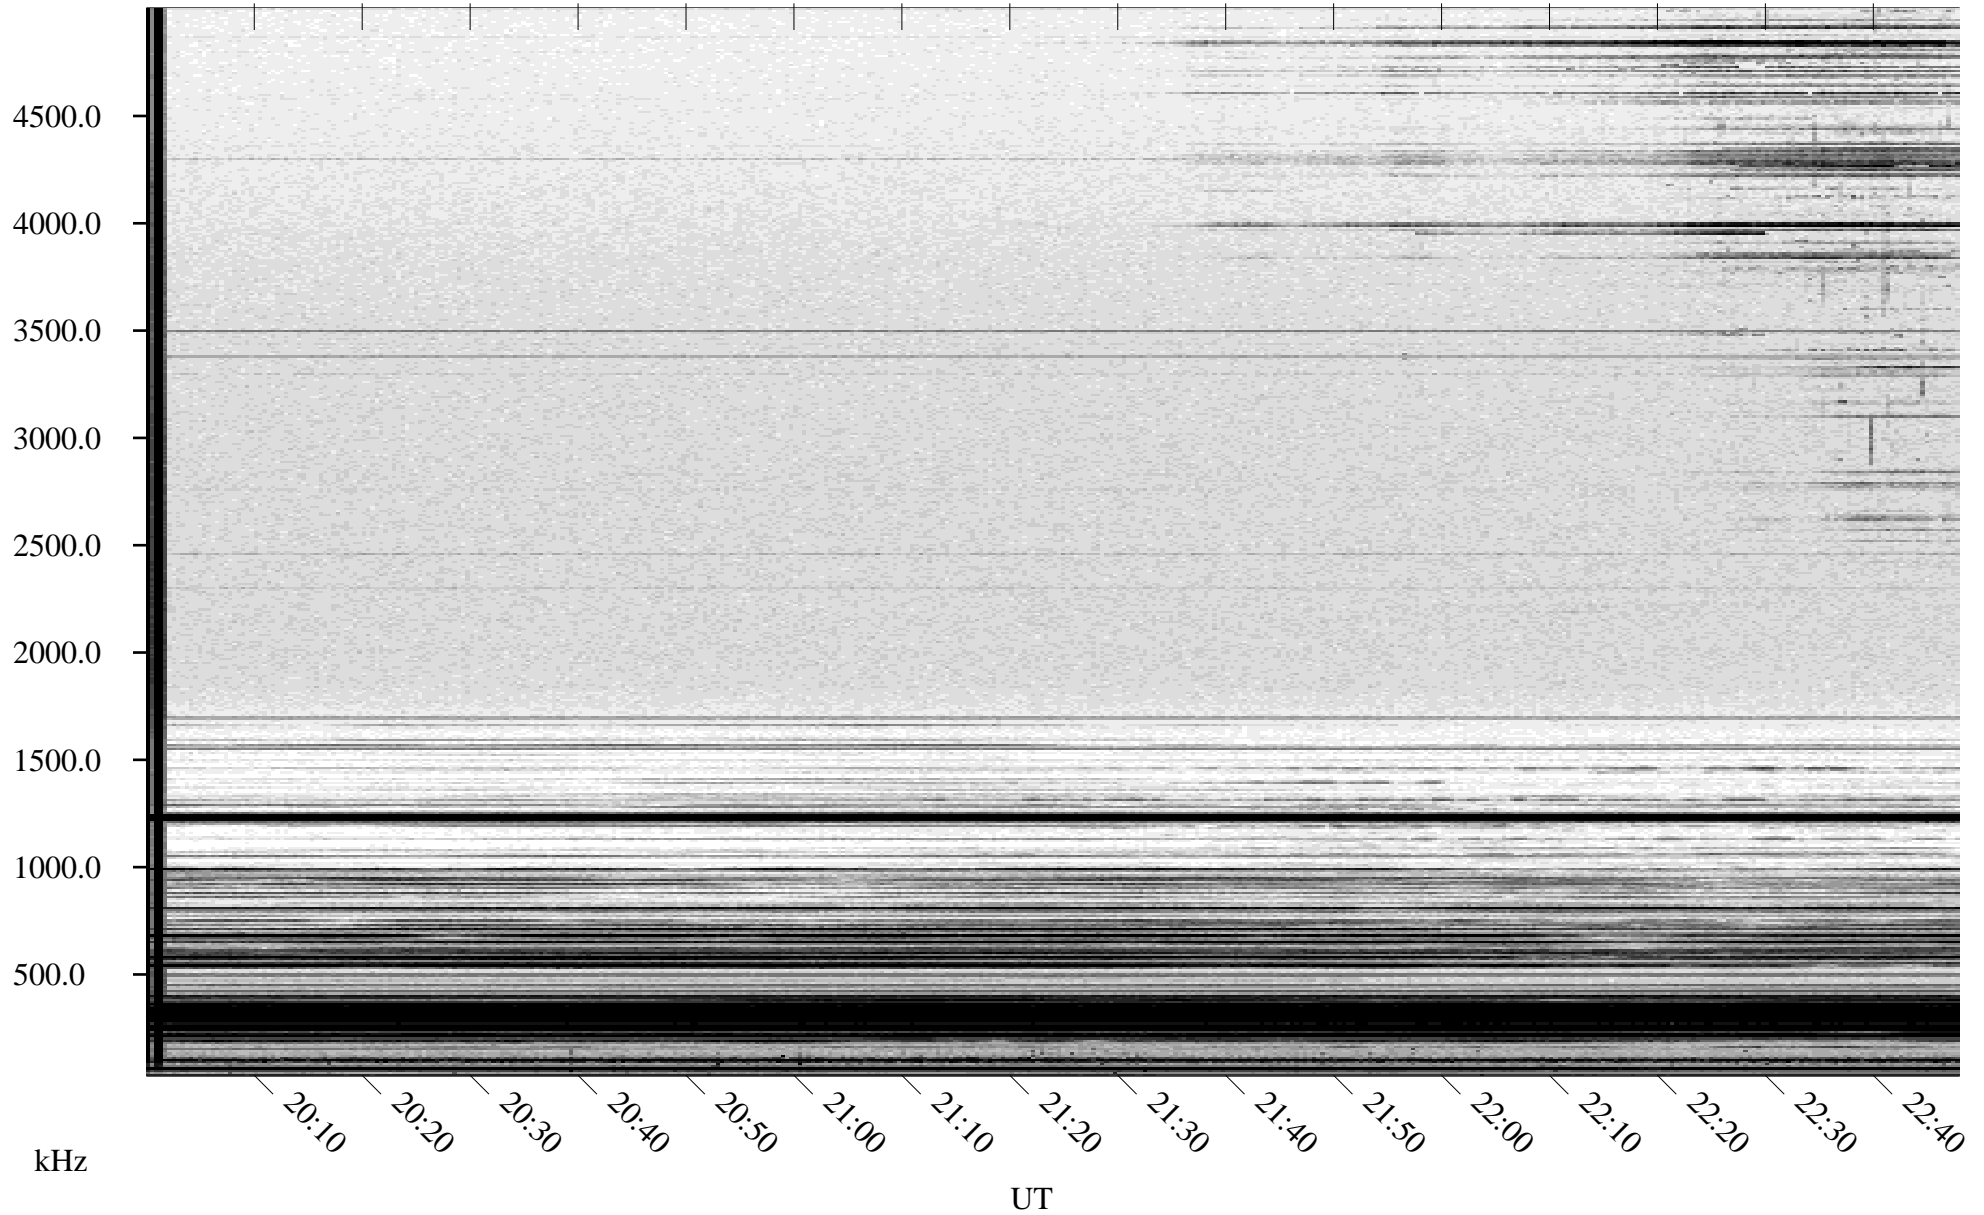

# 02/23/2004 Churchill, Manitoba

Linear Scale    Black = 161    White = 15

ch04054l.r00m max\_12

Page 1

# 02/23/2004 Churchill, Manitoba

Linear Scale    Black = 161    White = 15

ch04054l.r00m max\_12

Page 2

# 02/24/2004 Churchill, Manitoba

Linear Scale    Black = 161    White = 15

ch04054l.r00m max\_12

Page 3

# 02/24/2004 Churchill, Manitoba

Linear Scale    Black = 161    White = 15

ch04054l.r00m max\_12

Page 4