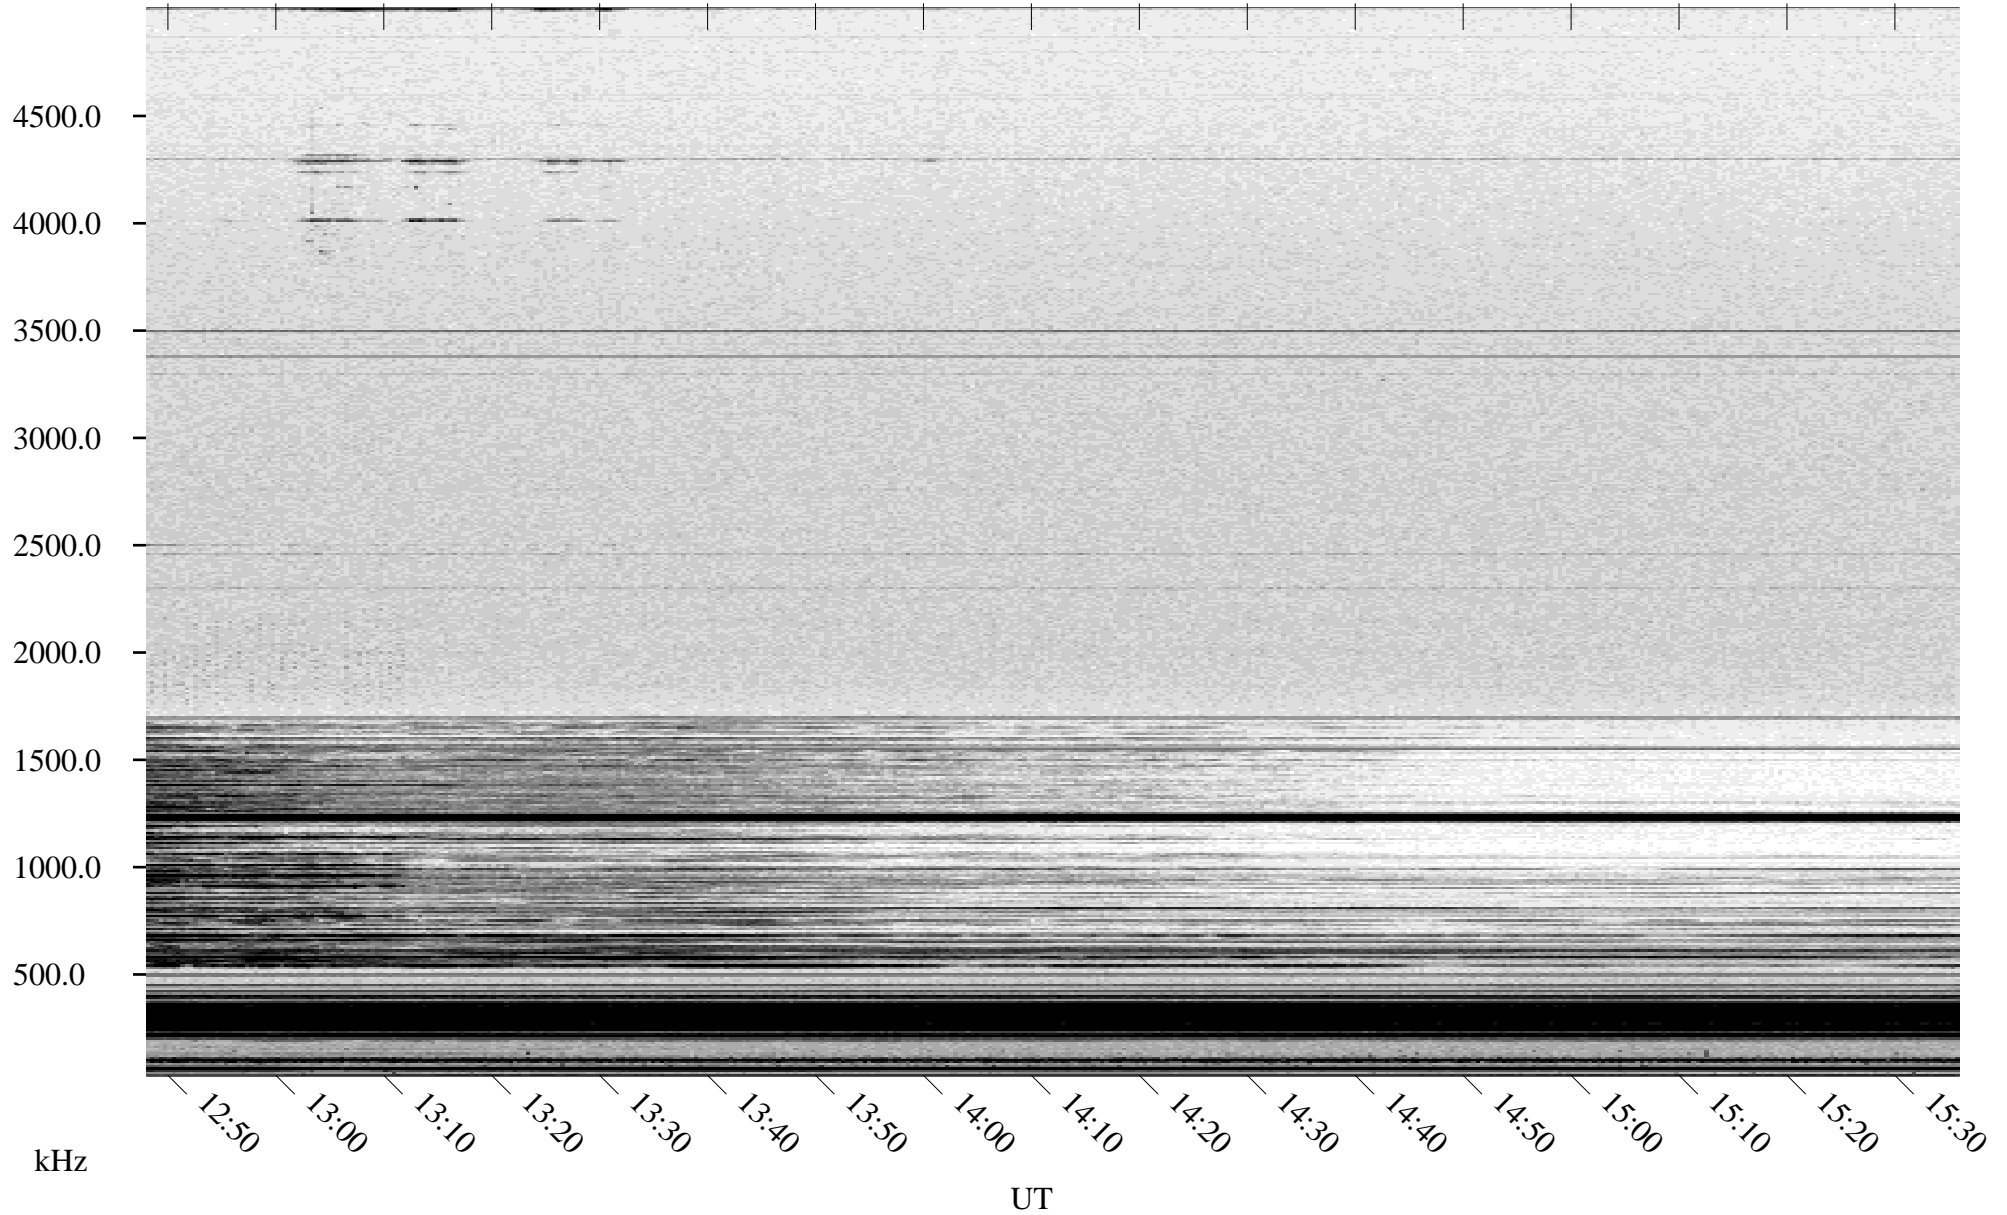

# 02/24/2004 Churchill, Manitoba

Linear Scale    Black = 161    White = 15

ch04054l.r00m max\_12

Page 5

# 02/24/2004 Churchill, Manitoba

Linear Scale    Black = 161    White = 15

ch04054l.r00m max\_12

Page 6

# 02/24/2004 Churchill, Manitoba

Linear Scale    Black = 161    White = 15

ch04054l.r00m max\_12

Page 7

# 02/24/2004 Churchill, Manitoba

Linear Scale    Black = 161    White = 15

ch04054l.r00m max\_12