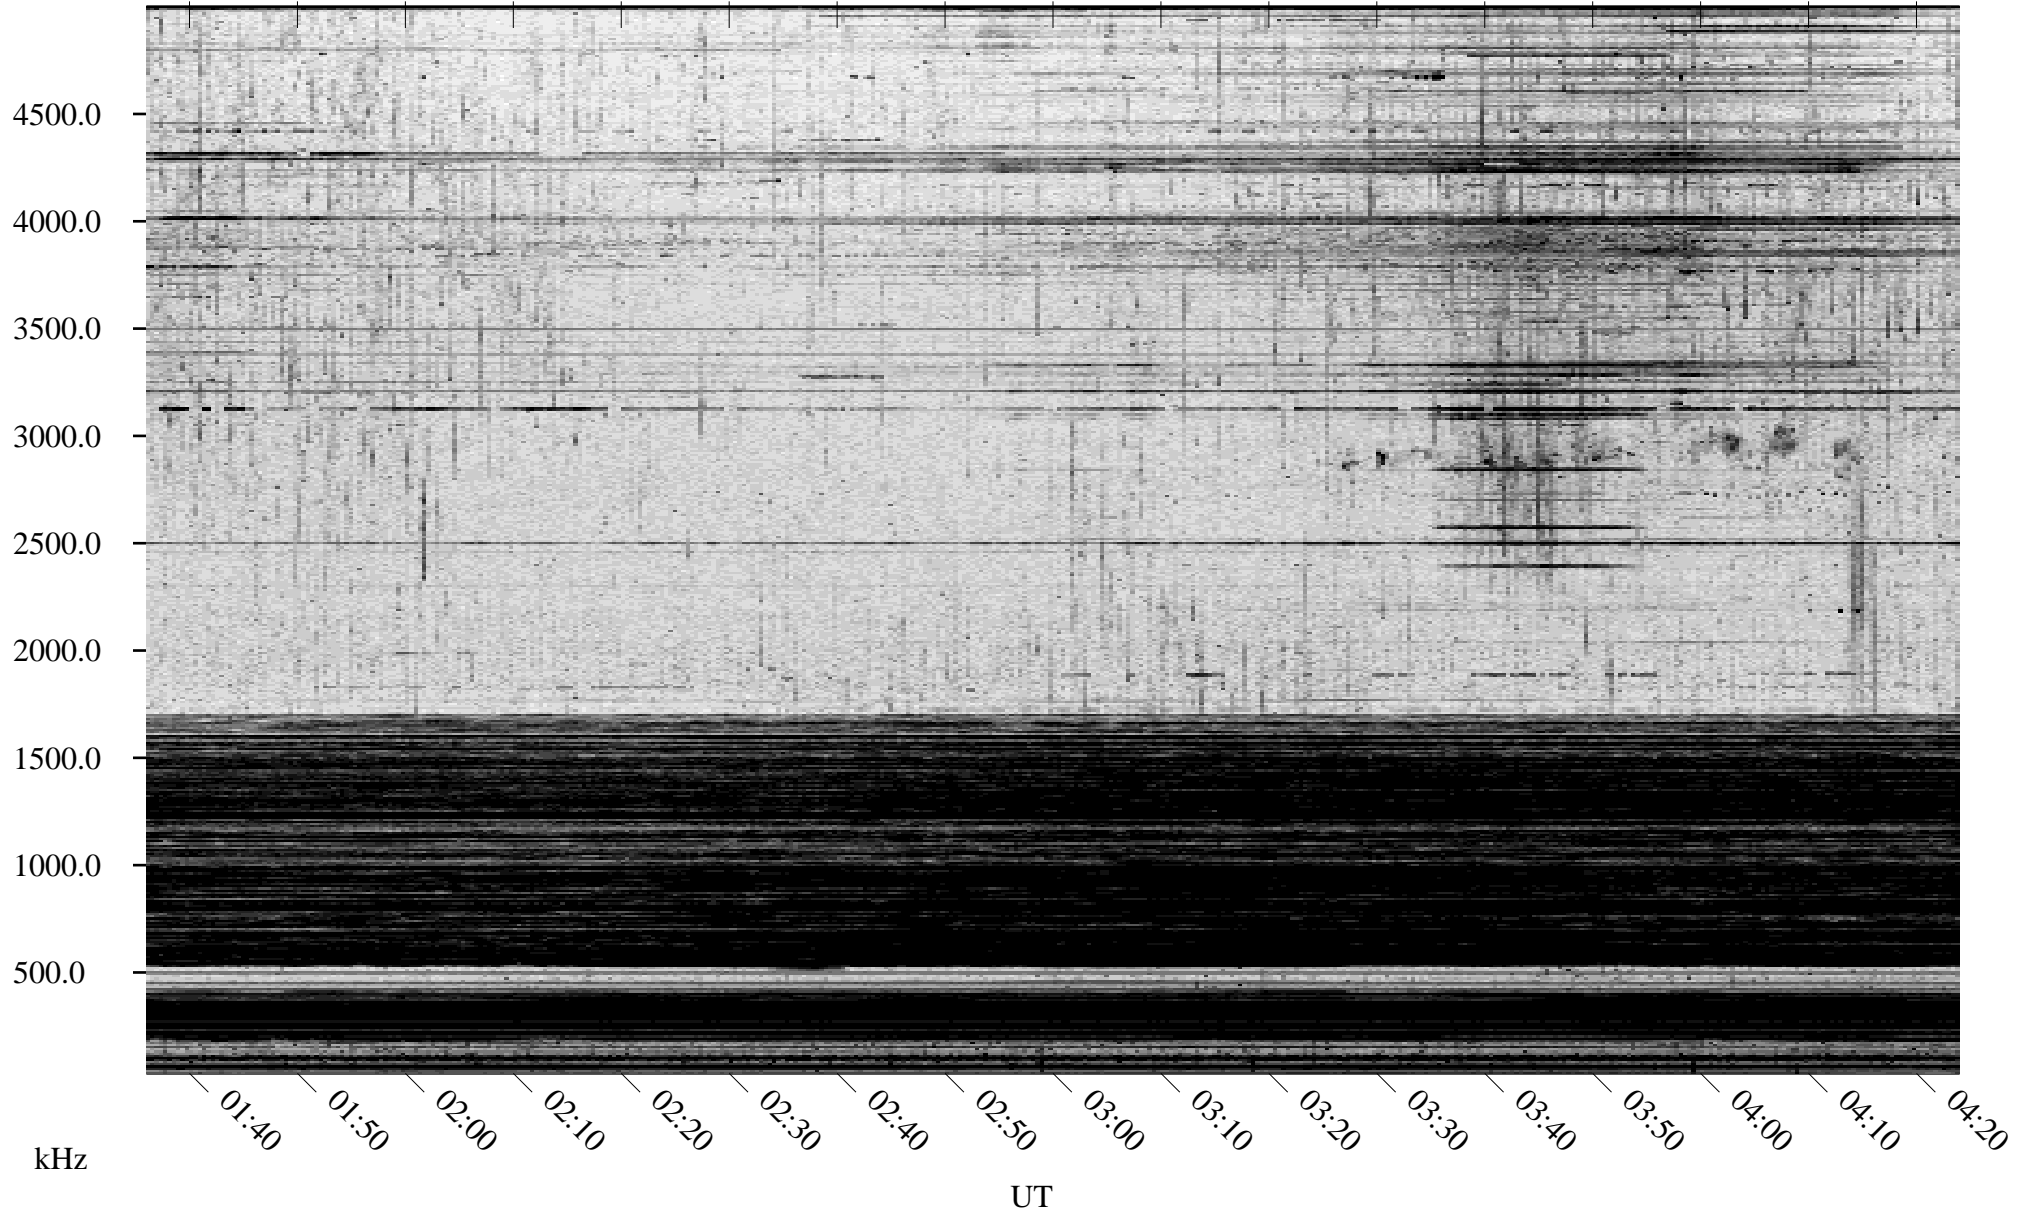

# 02/23/2004 Churchill, Manitoba

Linear Scale    Black = 161    White = 15

ch04054l.r00m max\_12

Page 1

# 02/23/2004 Churchill, Manitoba

Linear Scale    Black = 161    White = 15

ch04054l.r00m max\_12

Page 2

# 02/24/2004 Churchill, Manitoba

Linear Scale    Black = 161    White = 15

ch04054l.r00m max\_12

Page 3

# 02/24/2004 Churchill, Manitoba

Linear Scale    Black = 161    White = 15

ch04054l.r00m max\_12

Page 4