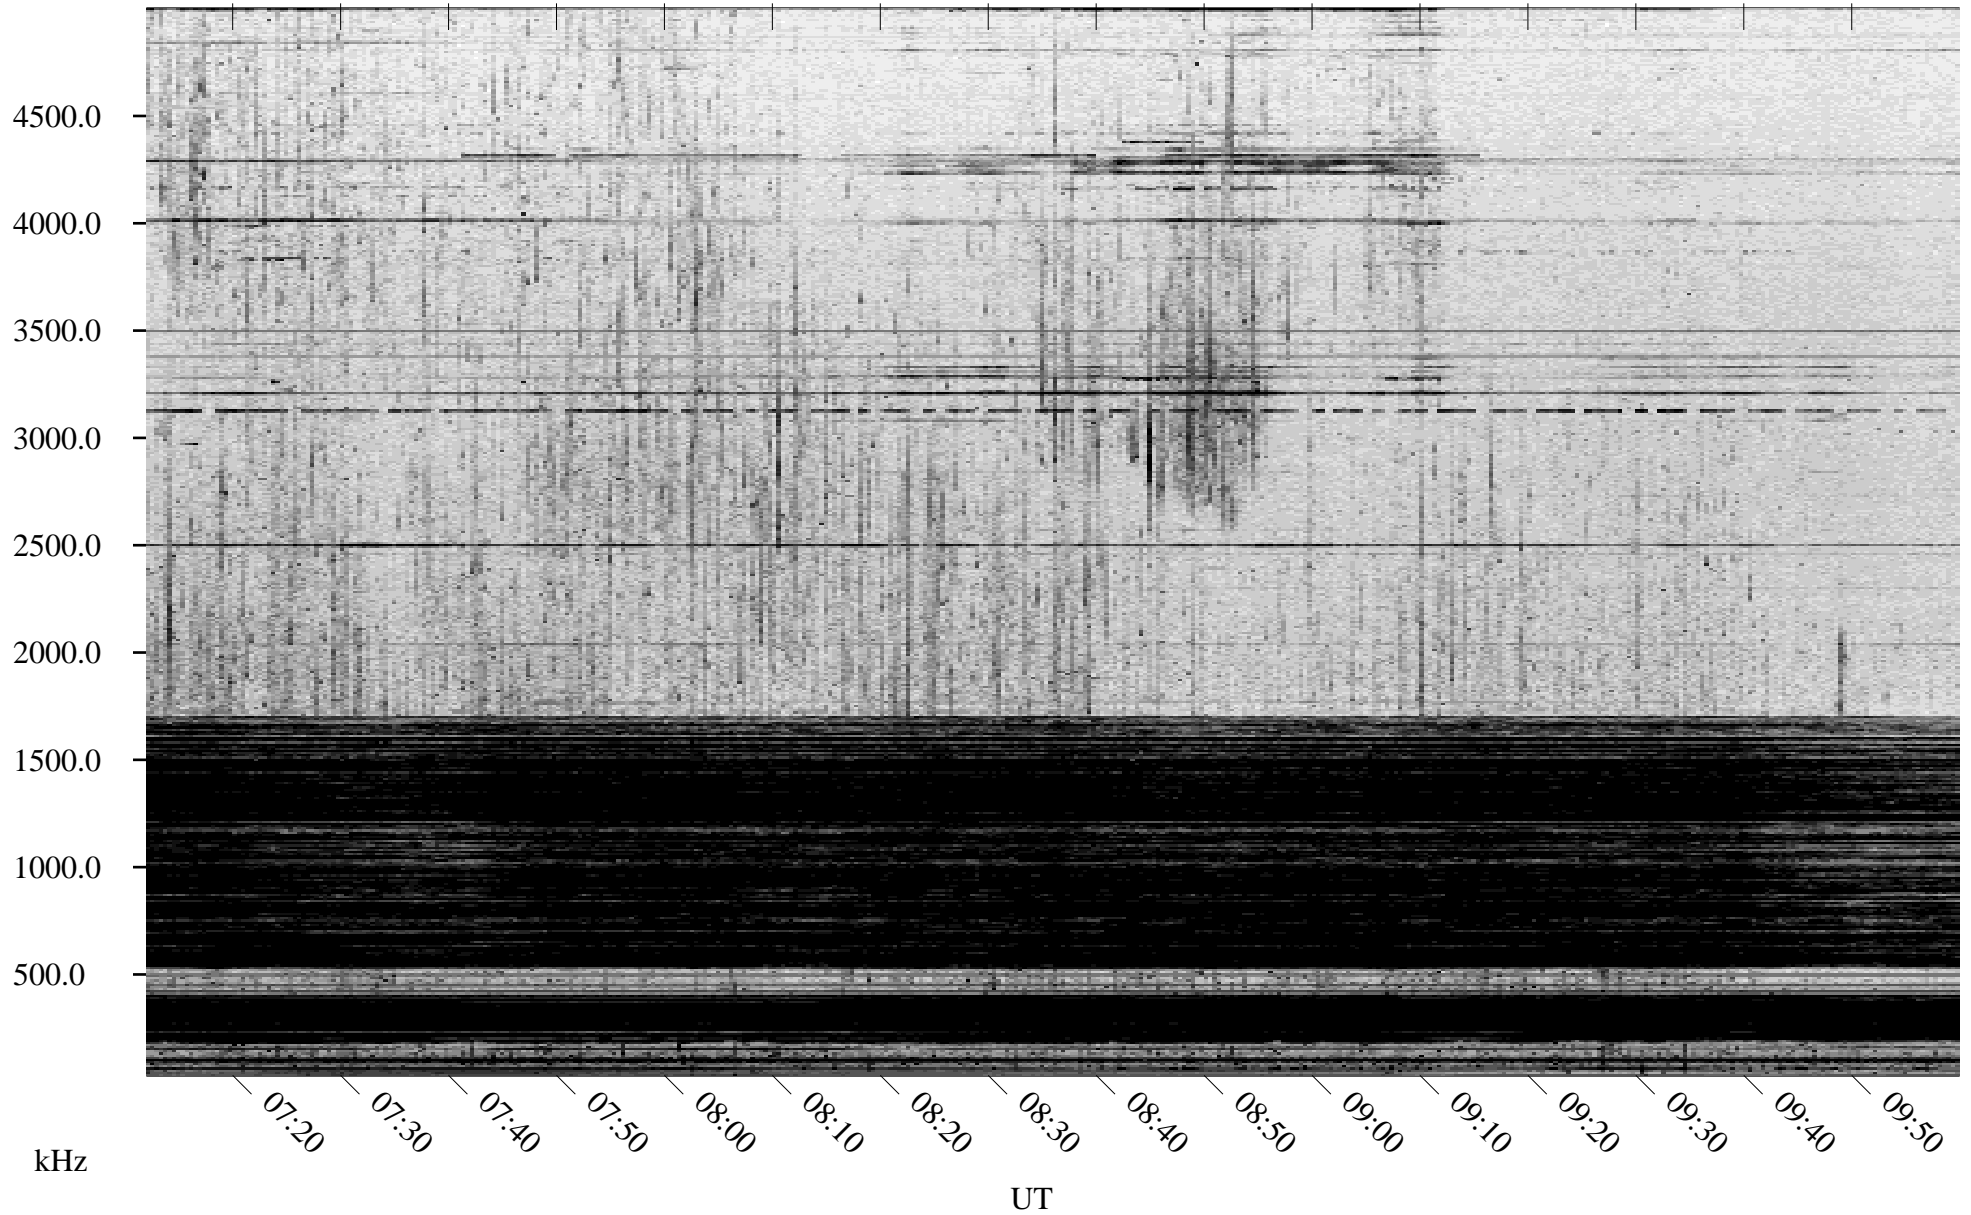

# 02/24/2004 Churchill, Manitoba

Linear Scale    Black = 161    White = 15

ch04054l.r00m max\_12

Page 4

# 02/24/2004 Churchill, Manitoba

Linear Scale    Black = 161    White = 15

ch04054l.r00m max\_12

Page 5