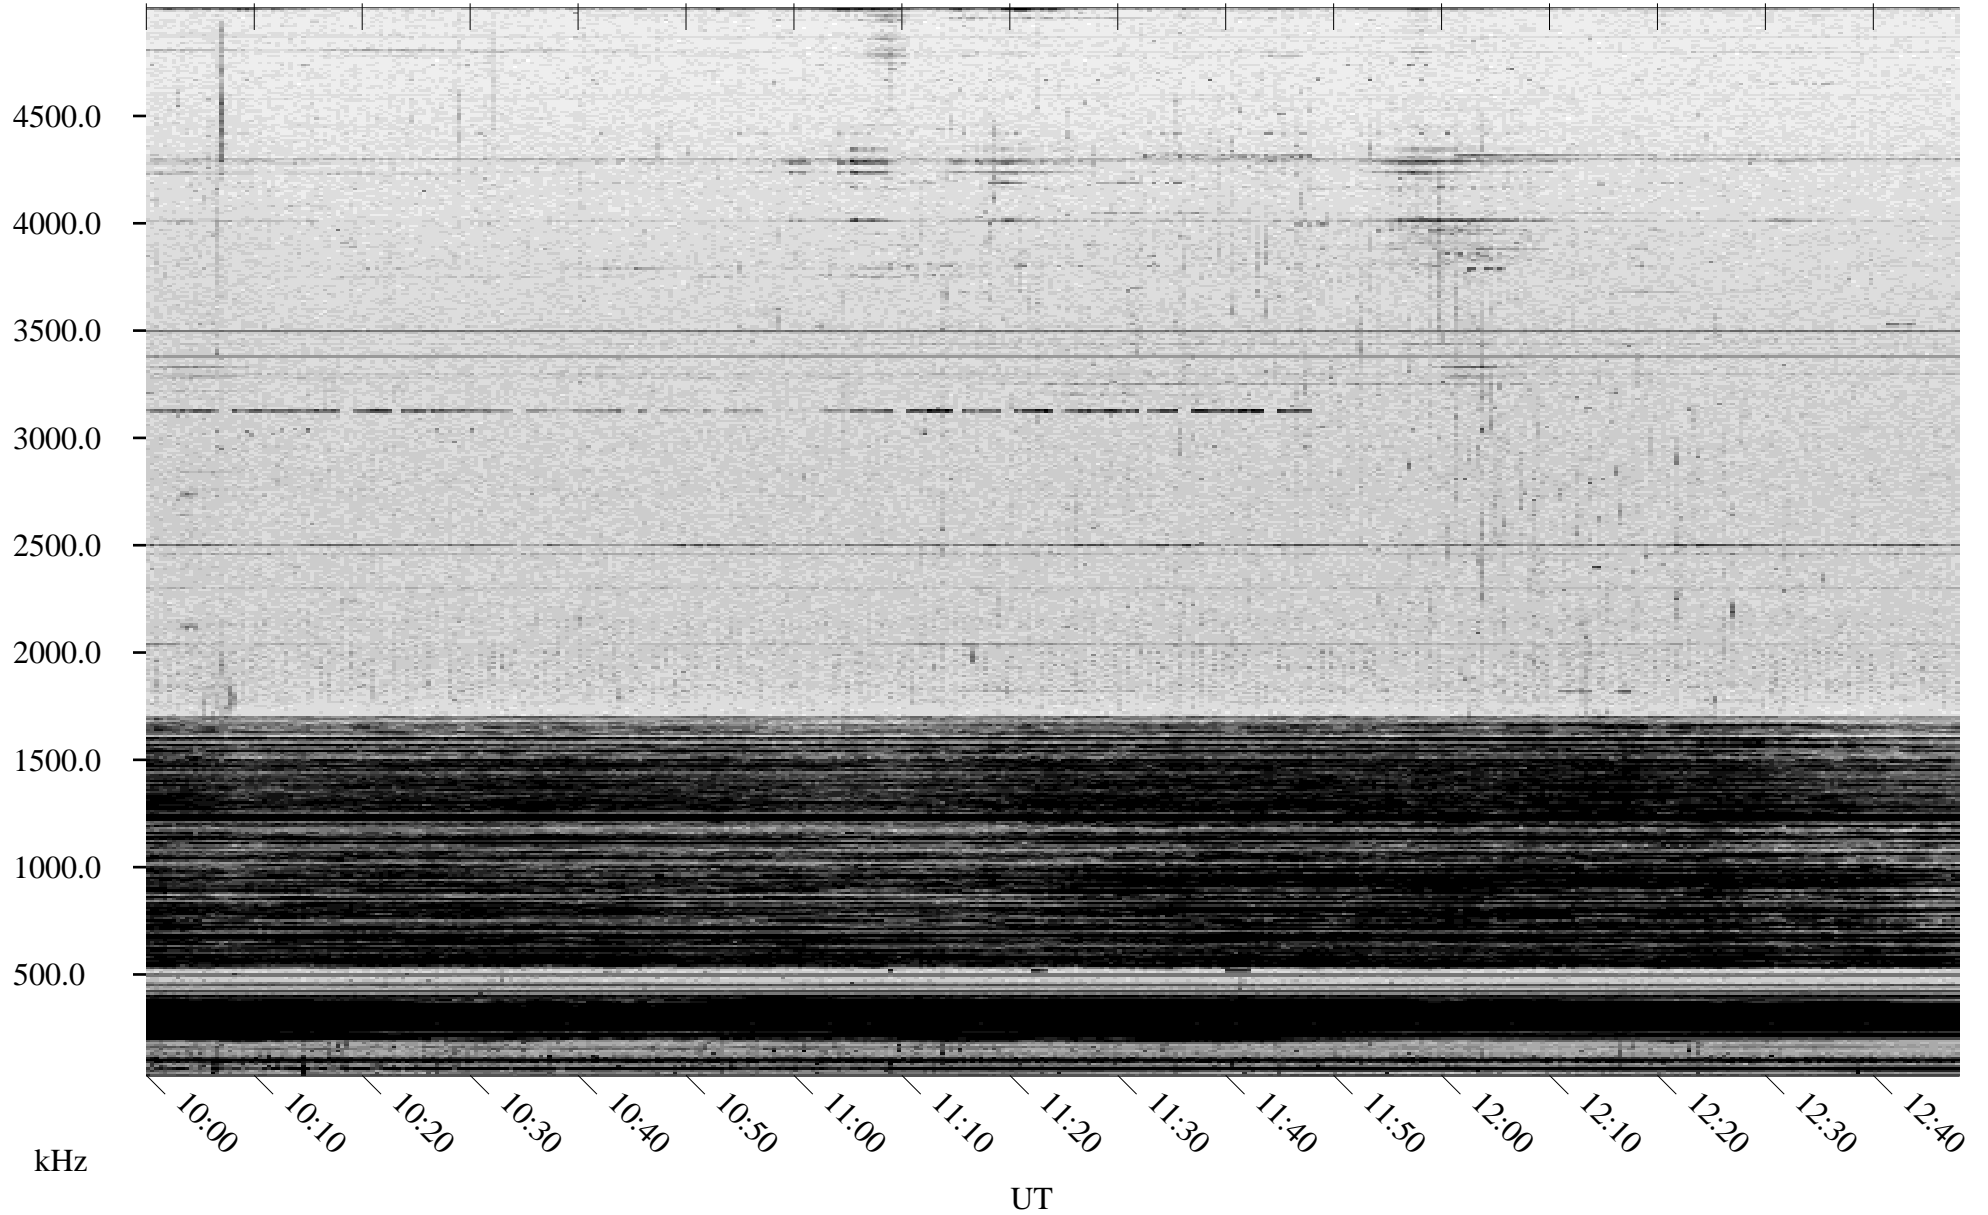

# 02/24/2004 Churchill, Manitoba

Linear Scale    Black = 161    White = 15

ch04054l.r00m max\_12

Page 5

# 02/24/2004 Churchill, Manitoba

Linear Scale    Black = 161    White = 15

ch04054l.r00m max\_12

Page 6

# 02/24/2004 Churchill, Manitoba

Linear Scale    Black = 161    White = 15

ch04054l.r00m max\_12

Page 7

# 02/24/2004 Churchill, Manitoba

Linear Scale    Black = 161    White = 15

ch04054l.r00m max\_12