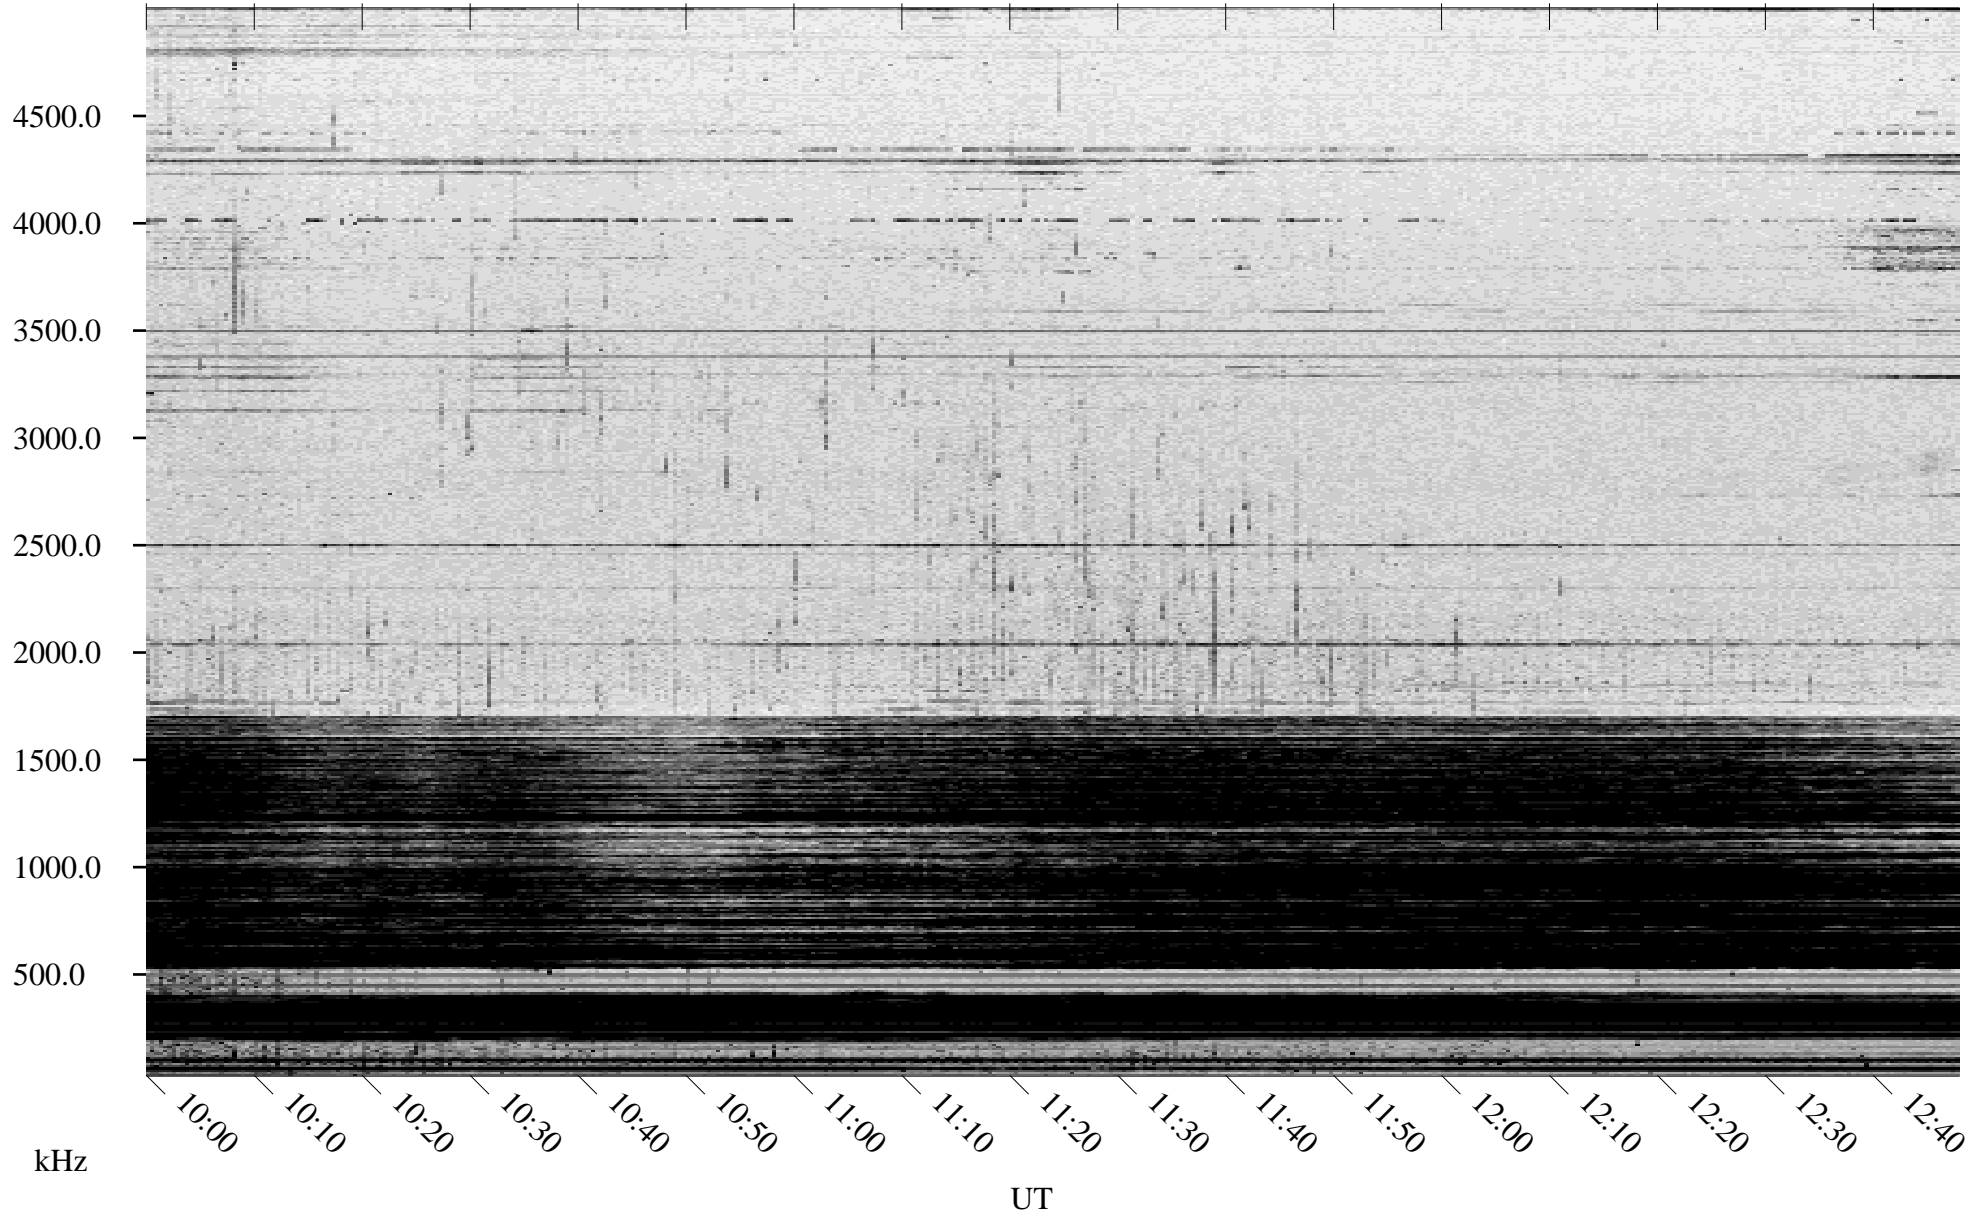

02/24/2004 Churchill, Manitoba

Linear Scale Black = 161 White = 15

ch040551.r00m max_12

Page 1

02/24/2004 Churchill, Manitoba

Linear Scale Black = 161 White = 15

ch040551.r00m max_12

Page 2

02/25/2004 Churchill, Manitoba

Linear Scale Black = 161 White = 15

ch040551.r00m max_12

Page 3

02/25/2004 Churchill, Manitoba

Linear Scale Black = 161 White = 15

ch040551.r00m max_12

Page 4

02/25/2004 Churchill, Manitoba

Linear Scale Black = 161 White = 15

ch040551l.r00m max_12

02/25/2004 Churchill, Manitoba

Linear Scale Black = 161 White = 15

ch040551.r00m max_12

Page 6

02/25/2004 Churchill, Manitoba

Linear Scale Black = 161 White = 15

ch040551.r00m max_12

Page 7

02/25/2004 Churchill, Manitoba

Linear Scale Black = 161 White = 15

ch040551.r00m max_12

Page 8