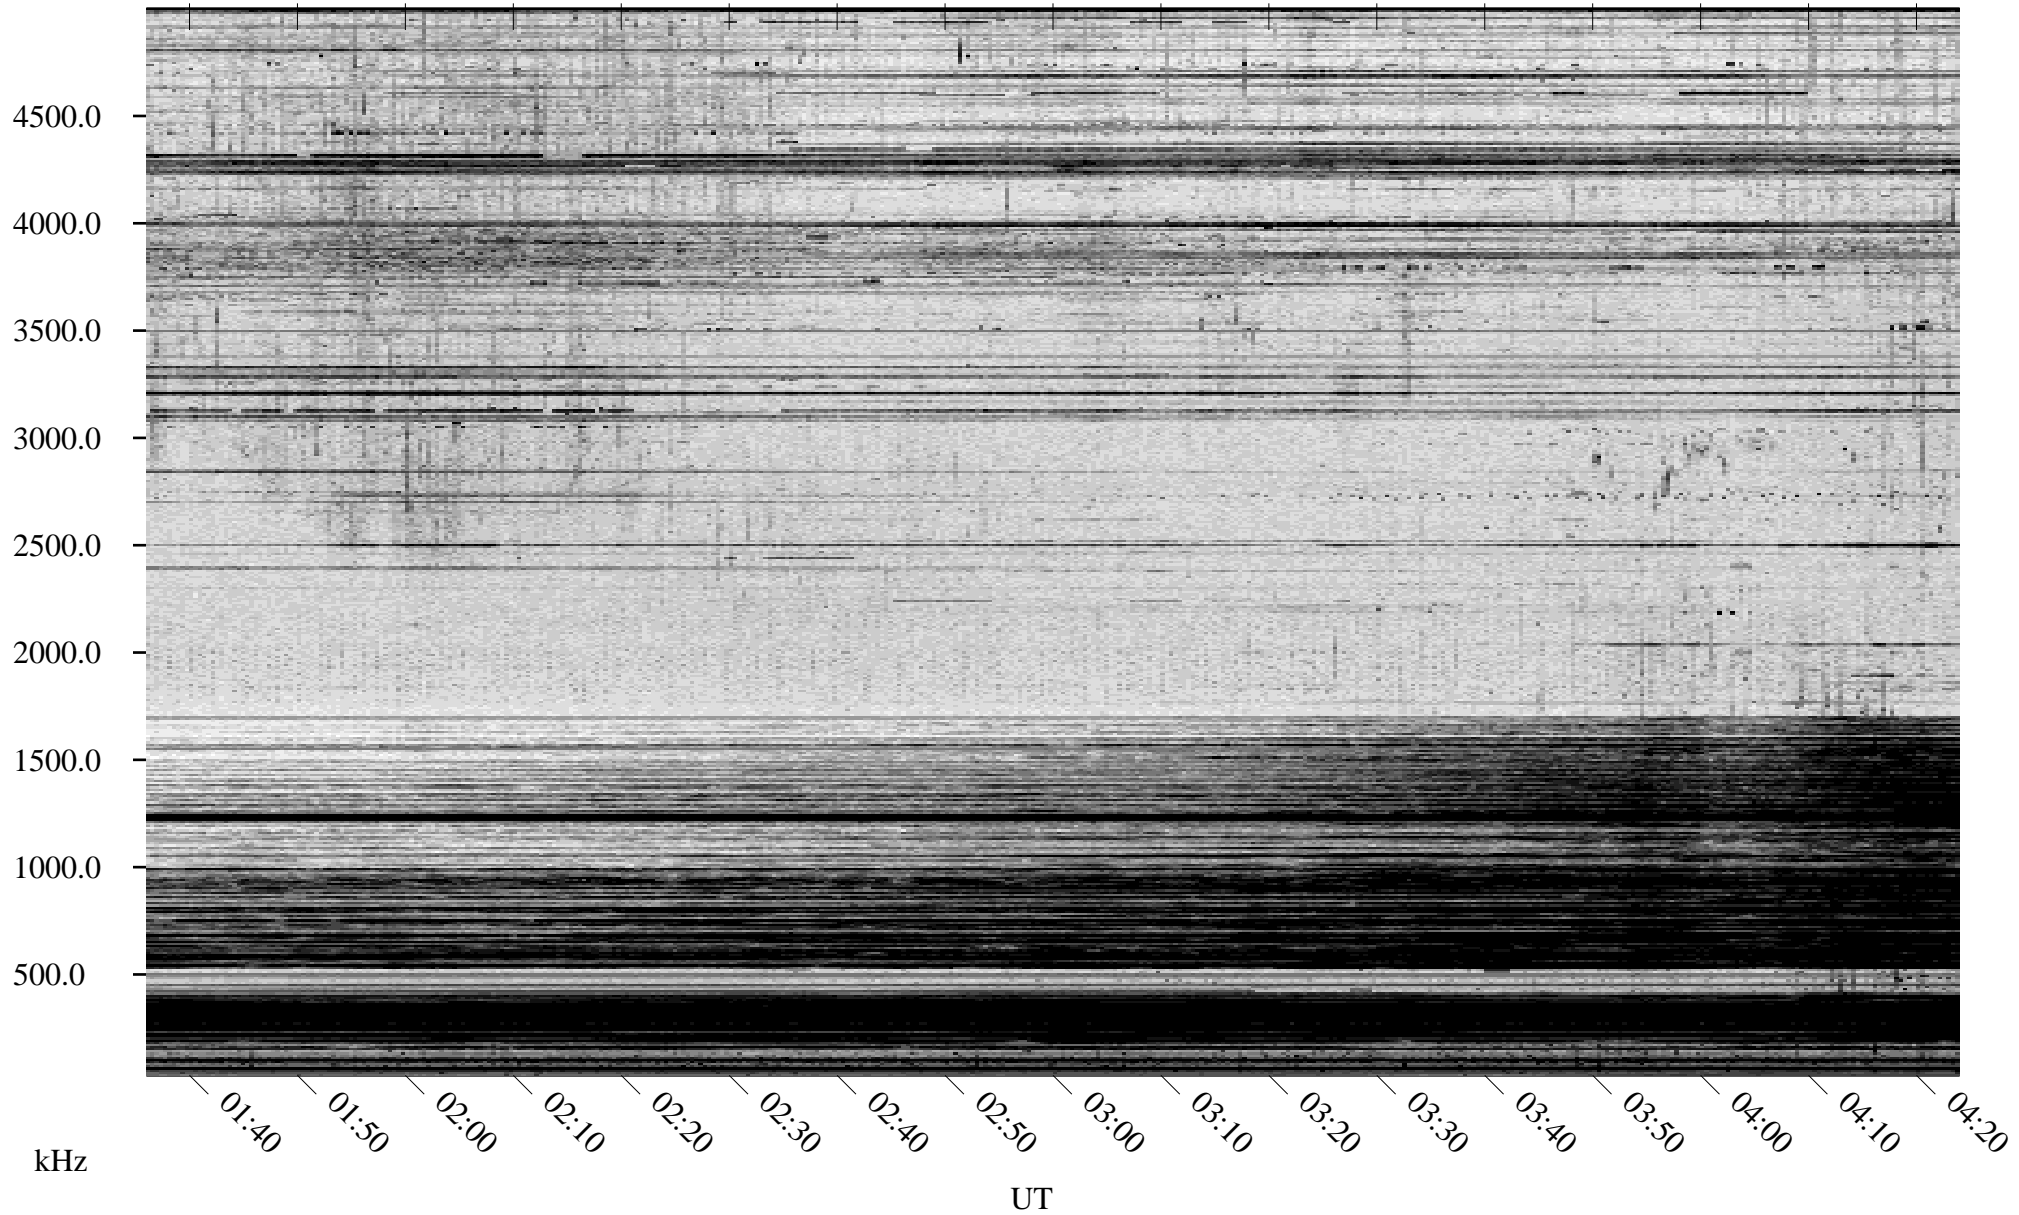

02/24/2004 Churchill, Manitoba

Linear Scale Black = 161 White = 15

ch040551.r00m max_12

Page 1

02/24/2004 Churchill, Manitoba

Linear Scale Black = 161 White = 15

ch040551.r00m max_12

Page 2

02/25/2004 Churchill, Manitoba

Linear Scale Black = 161 White = 15

ch040551.r00m max_12

Page 3

02/25/2004 Churchill, Manitoba

Linear Scale Black = 161 White = 15

ch040551.r00m max_12

Page 4

02/25/2004 Churchill, Manitoba

Linear Scale Black = 161 White = 15

ch040551l.r00m max_12

02/25/2004 Churchill, Manitoba

Linear Scale Black = 161 White = 15

ch040551.r00m max_12

Page 6

02/25/2004 Churchill, Manitoba

Linear Scale Black = 161 White = 15

ch040551.r00m max_12

Page 7

02/25/2004 Churchill, Manitoba

Linear Scale Black = 161 White = 15

ch040551.r00m max_12

Page 8