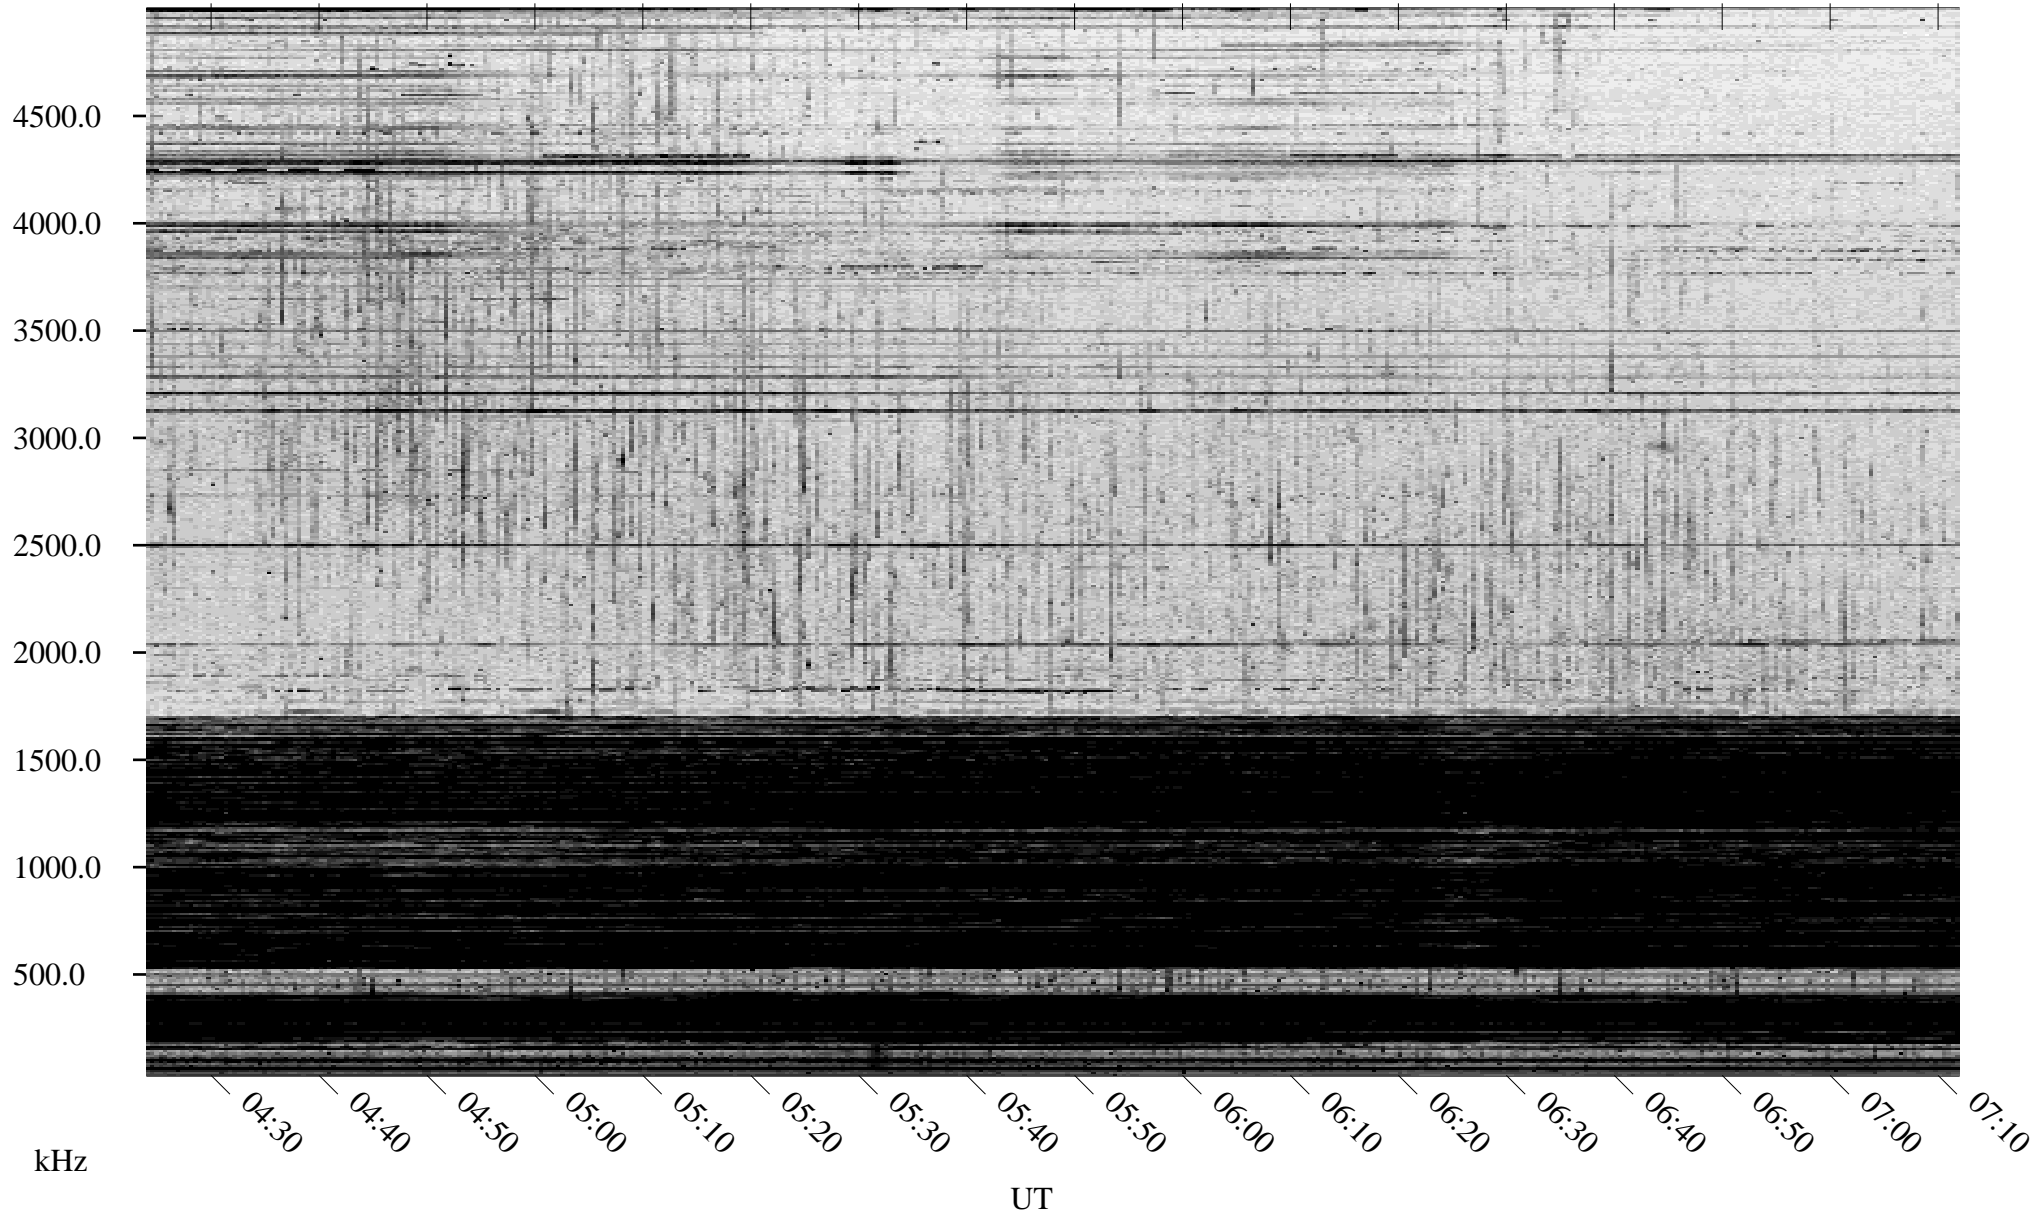

02/24/2004 Churchill, Manitoba

Linear Scale Black = 161 White = 15

ch040551.r00m max_12

Page 1

02/24/2004 Churchill, Manitoba

Linear Scale Black = 161 White = 15

ch040551.r00m max_12

Page 2

02/25/2004 Churchill, Manitoba

Linear Scale Black = 161 White = 15

ch040551.r00m max_12

Page 3

02/25/2004 Churchill, Manitoba

Linear Scale Black = 161 White = 15

ch040551.r00m max_12

Page 4

02/25/2004 Churchill, Manitoba

Linear Scale Black = 161 White = 15

ch040551l.r00m max_12

02/25/2004 Churchill, Manitoba

Linear Scale Black = 161 White = 15

ch040551.r00m max_12

Page 6

02/25/2004 Churchill, Manitoba

Linear Scale Black = 161 White = 15

ch040551.r00m max_12

Page 7

02/25/2004 Churchill, Manitoba

Linear Scale Black = 161 White = 15

ch040551.r00m max_12

Page 8