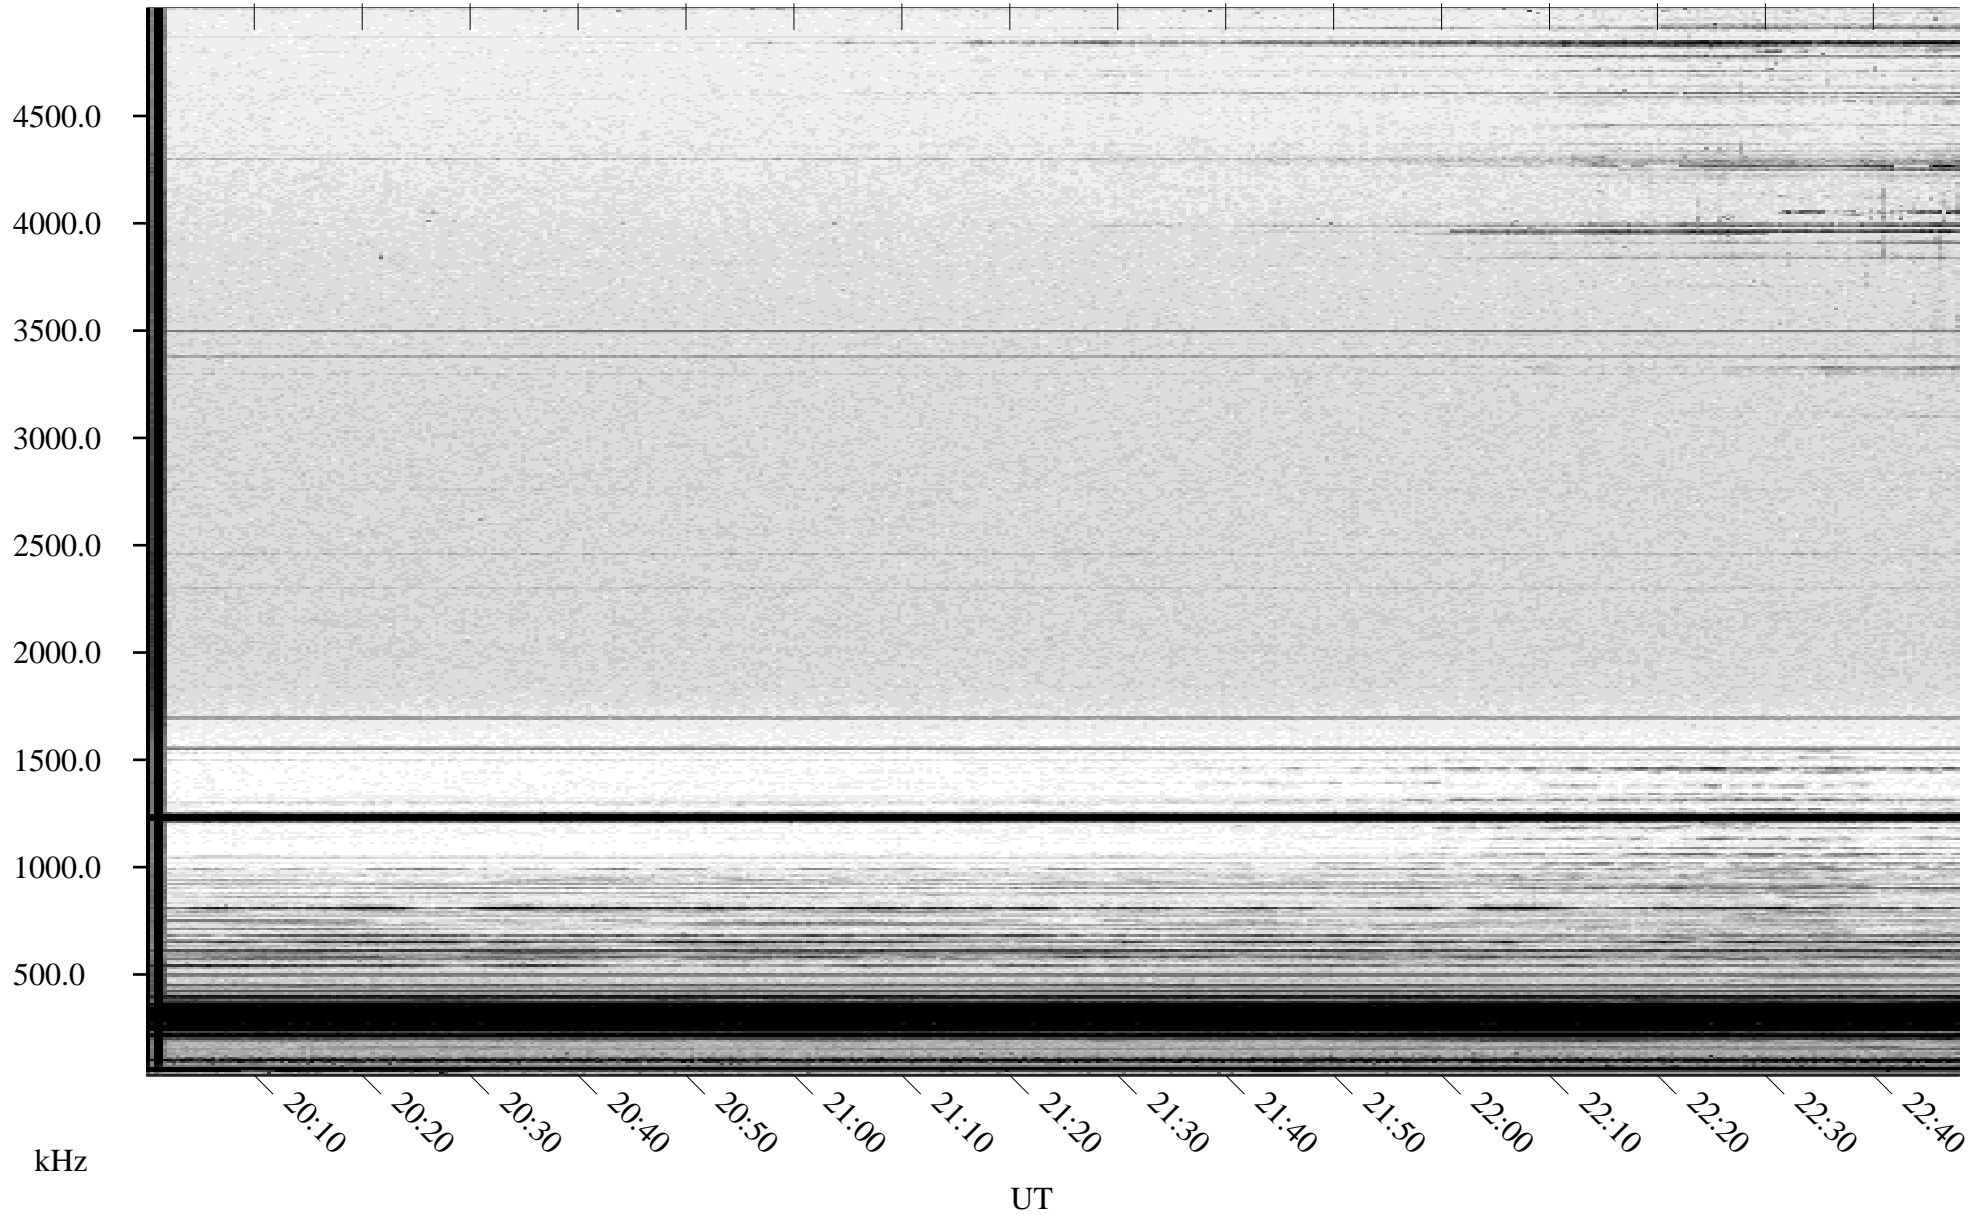

02/24/2004 Churchill, Manitoba

Linear Scale Black = 161 White = 15

ch040551.r00m max_12

Page 1

02/24/2004 Churchill, Manitoba

Linear Scale Black = 161 White = 15

ch040551.r00m max_12

Page 2

02/25/2004 Churchill, Manitoba

Linear Scale Black = 161 White = 15

ch040551.r00m max_12

Page 3

02/25/2004 Churchill, Manitoba

Linear Scale Black = 161 White = 15

ch040551.r00m max_12

Page 4

02/25/2004 Churchill, Manitoba

Linear Scale Black = 161 White = 15

ch040551l.r00m max_12

02/25/2004 Churchill, Manitoba

Linear Scale Black = 161 White = 15

ch040551.r00m max_12

Page 6

02/25/2004 Churchill, Manitoba

Linear Scale Black = 161 White = 15

ch040551.r00m max_12

Page 7

02/25/2004 Churchill, Manitoba

Linear Scale Black = 161 White = 15

ch040551.r00m max_12

Page 8