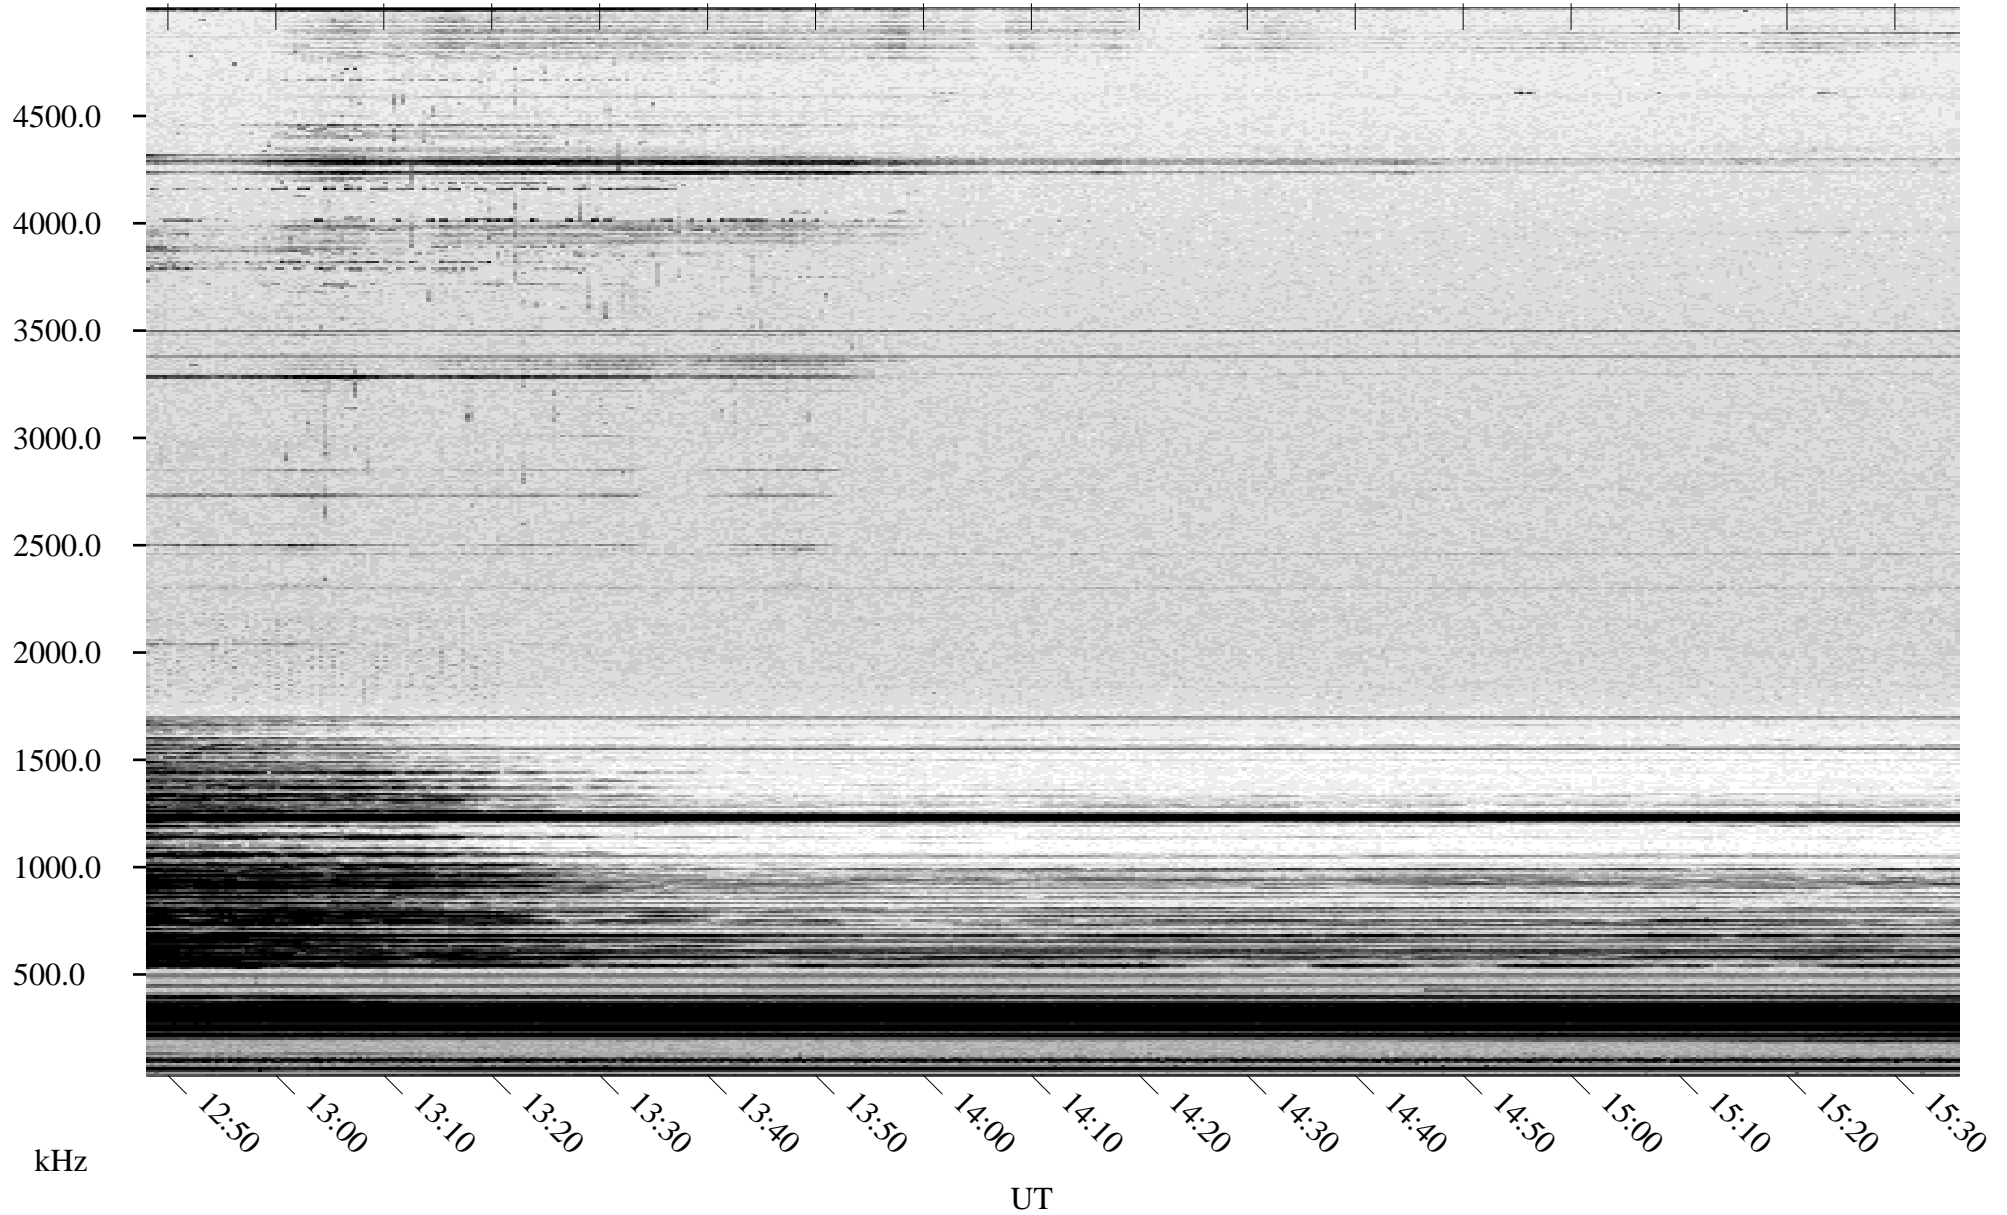

02/24/2004 Churchill, Manitoba

Linear Scale Black = 161 White = 15

ch040551.r00m max_12

Page 1

02/24/2004 Churchill, Manitoba

Linear Scale Black = 161 White = 15

ch040551.r00m max_12

Page 2

02/25/2004 Churchill, Manitoba

Linear Scale Black = 161 White = 15

ch040551.r00m max_12

Page 3

02/25/2004 Churchill, Manitoba

Linear Scale Black = 161 White = 15

ch040551.r00m max_12

Page 4

02/25/2004 Churchill, Manitoba

Linear Scale Black = 161 White = 15

ch040551l.r00m max_12

02/25/2004 Churchill, Manitoba

Linear Scale Black = 161 White = 15

ch040551.r00m max_12

Page 6

02/25/2004 Churchill, Manitoba

Linear Scale Black = 161 White = 15

ch040551.r00m max_12

Page 7

02/25/2004 Churchill, Manitoba

Linear Scale Black = 161 White = 15

ch040551.r00m max_12

Page 8