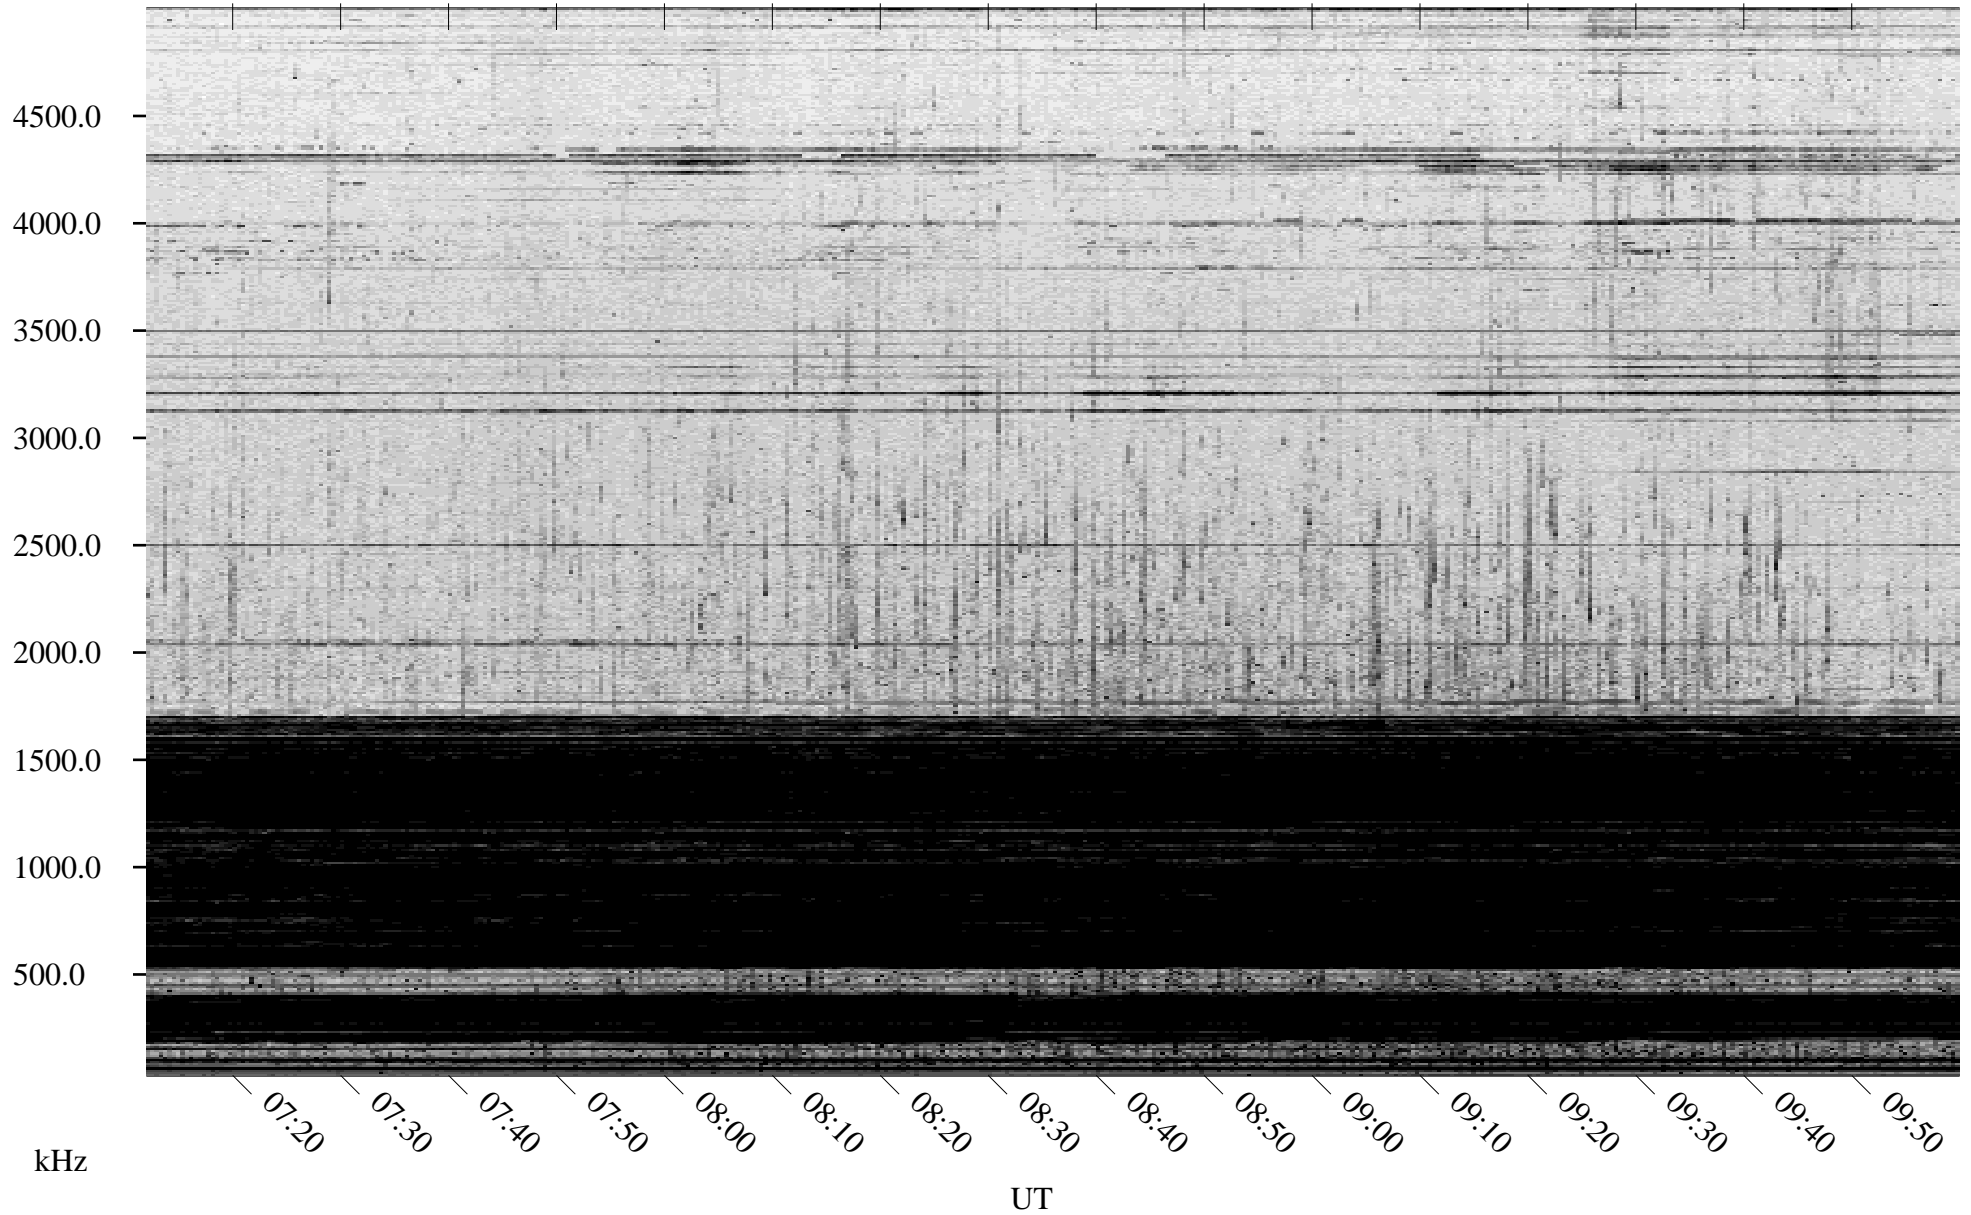

02/24/2004 Churchill, Manitoba

Linear Scale Black = 161 White = 15

ch040551.r00m max_12

Page 1

02/24/2004 Churchill, Manitoba

Linear Scale Black = 161 White = 15

ch040551.r00m max_12

Page 2

02/25/2004 Churchill, Manitoba

Linear Scale Black = 161 White = 15

ch040551.r00m max_12

Page 3

02/25/2004 Churchill, Manitoba

Linear Scale Black = 161 White = 15

ch040551.r00m max_12

Page 4

02/25/2004 Churchill, Manitoba

Linear Scale Black = 161 White = 15

ch040551l.r00m max_12

02/25/2004 Churchill, Manitoba

Linear Scale Black = 161 White = 15

ch040551.r00m max_12

Page 6

02/25/2004 Churchill, Manitoba

Linear Scale Black = 161 White = 15

ch040551.r00m max_12

Page 7

02/25/2004 Churchill, Manitoba

Linear Scale Black = 161 White = 15

ch040551.r00m max_12

Page 8