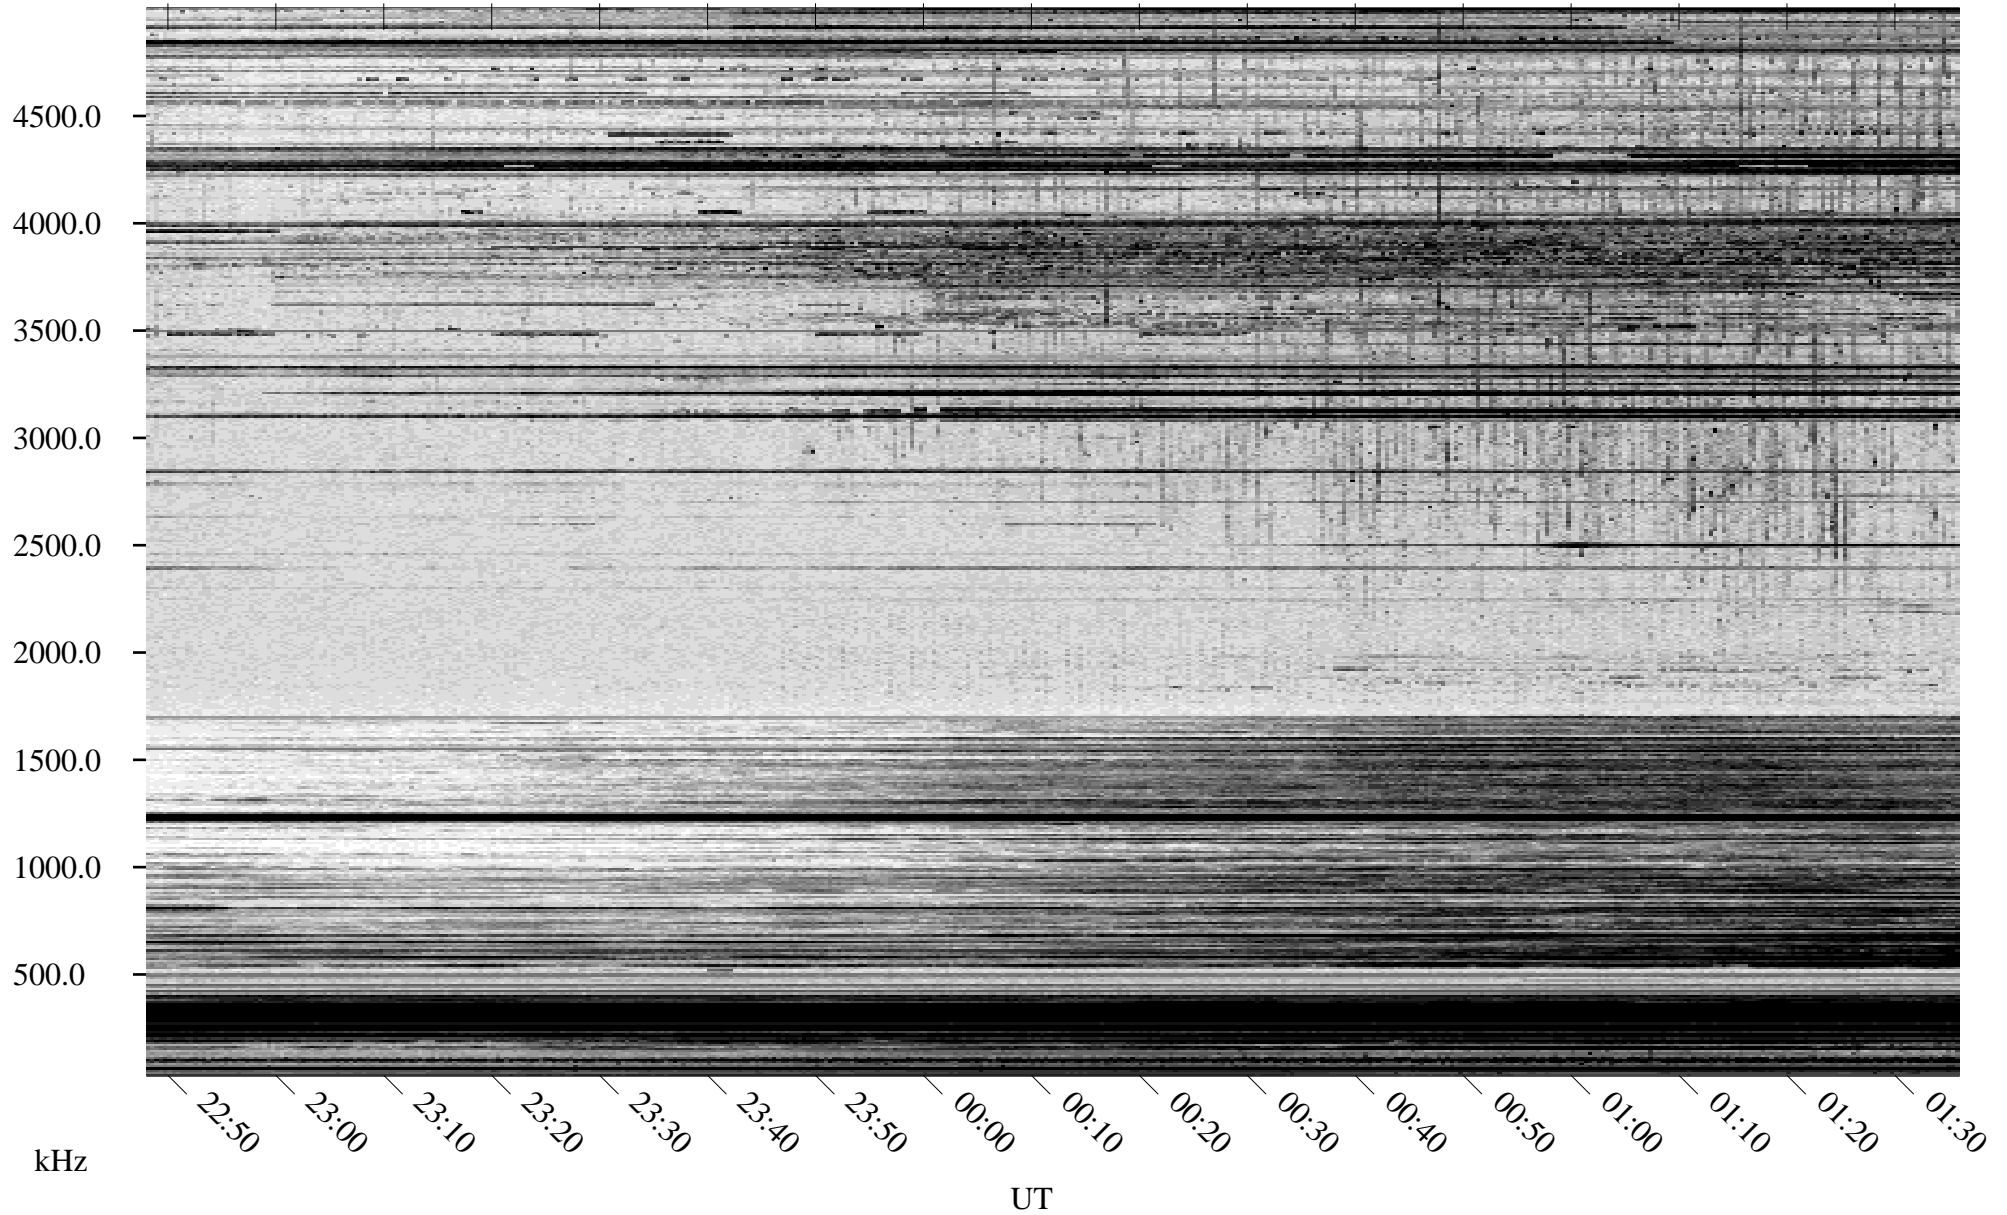

02/25/2004 Churchill, Manitoba

Linear Scale Black = 161 White = 15

ch04056l.r00m max_12

Page 1

02/25/2004 Churchill, Manitoba

Linear Scale Black = 161 White = 15

ch04056l.r00m max_12

02/26/2004 Churchill, Manitoba

Linear Scale Black = 161 White = 15

ch04056l.r00m max_12

Page 3

02/26/2004 Churchill, Manitoba

Linear Scale Black = 161 White = 15

ch04056l.r00m max_12

Page 4

02/26/2004 Churchill, Manitoba

Linear Scale Black = 161 White = 15

ch04056l.r00m max_12

Page 5

02/26/2004 Churchill, Manitoba

Linear Scale Black = 161 White = 15

ch04056l.r00m max_12

Page 6

02/26/2004 Churchill, Manitoba

Linear Scale Black = 161 White = 15

ch04056l.r00m max_12

Page 7

02/26/2004 Churchill, Manitoba

Linear Scale Black = 161 White = 15

ch04056l.r00m max_12