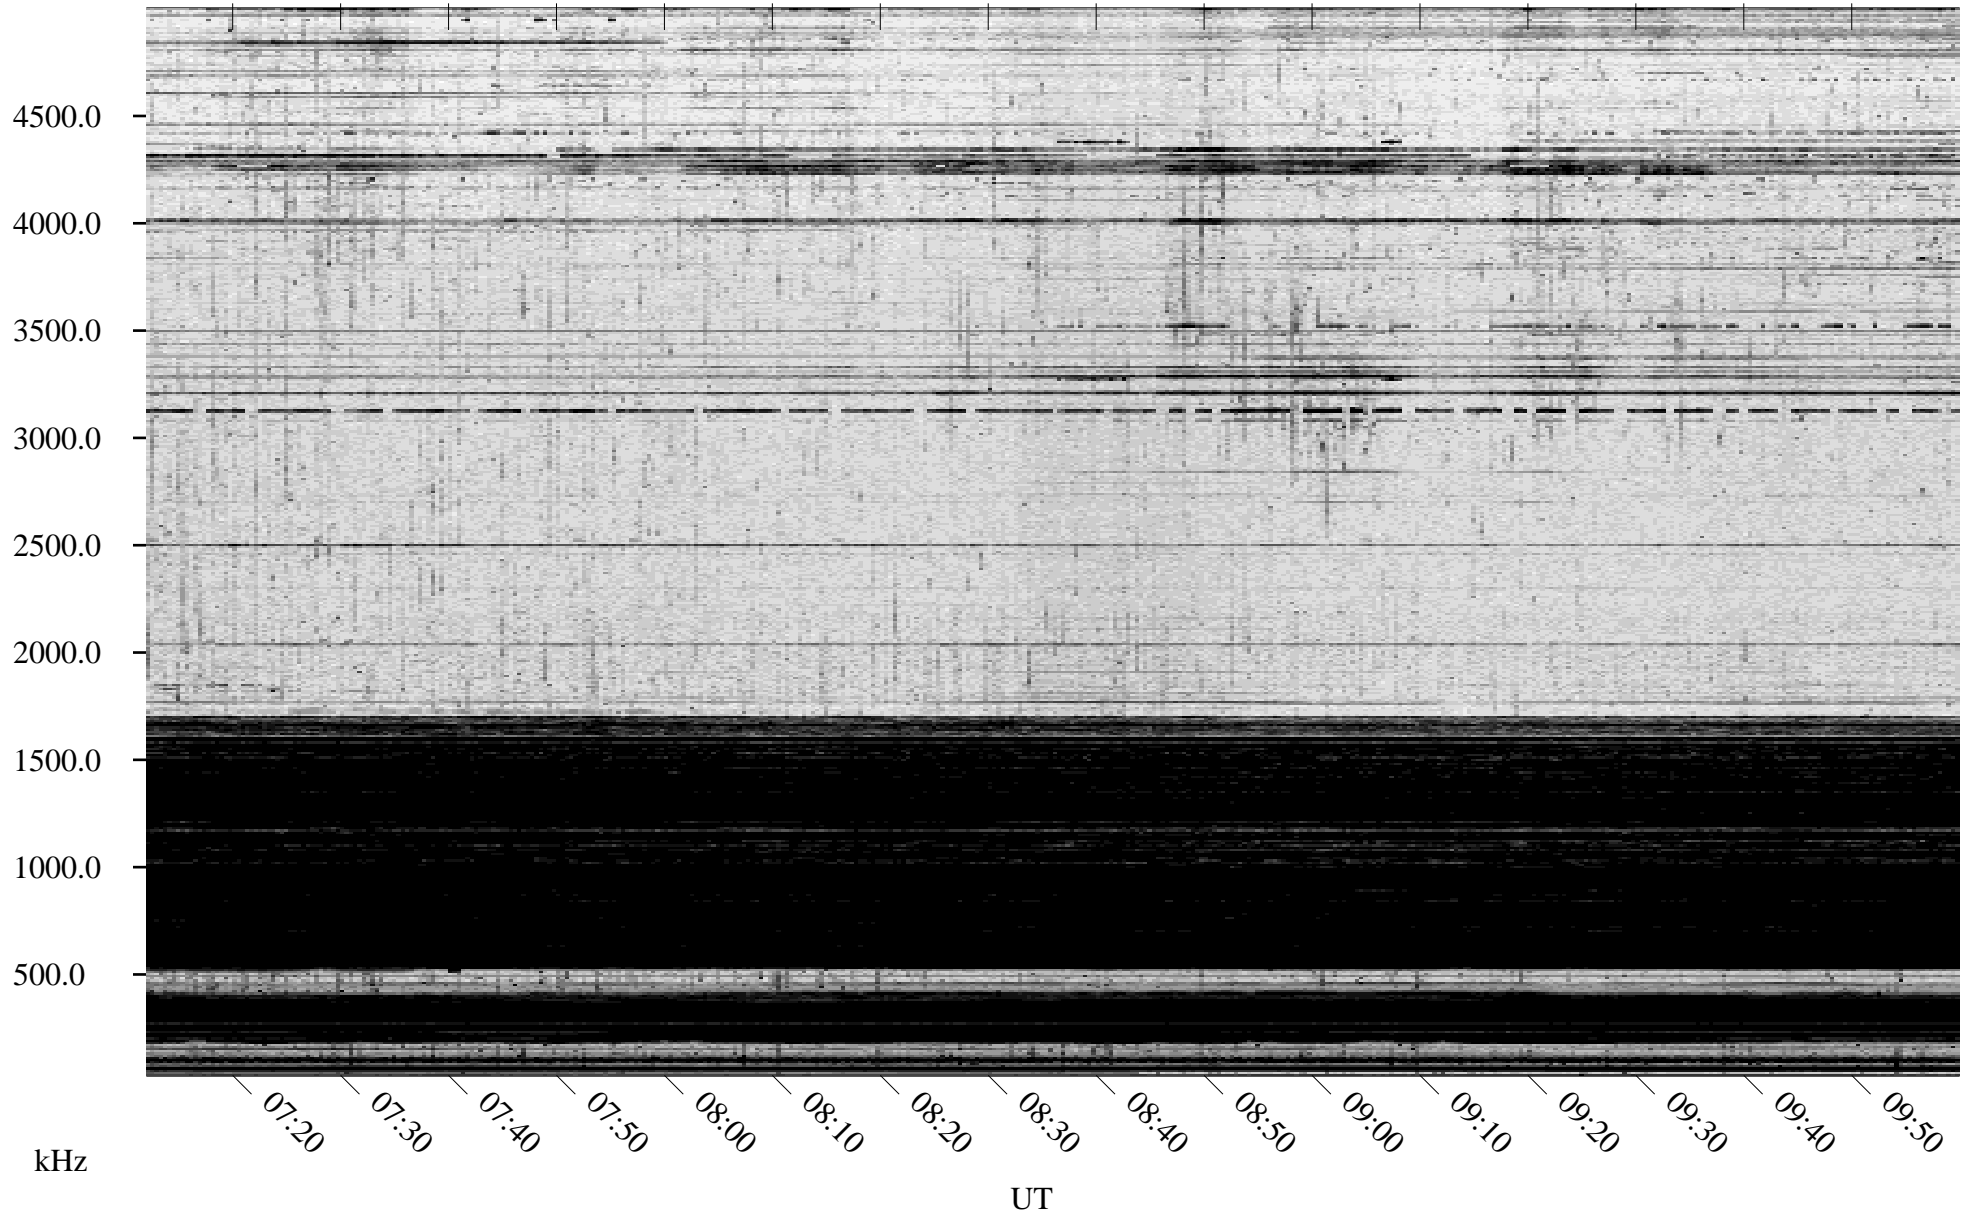

02/25/2004 Churchill, Manitoba

Linear Scale Black = 161 White = 15

ch04056l.r00m max_12

Page 1

02/25/2004 Churchill, Manitoba

Linear Scale Black = 161 White = 15

ch04056l.r00m max_12

02/26/2004 Churchill, Manitoba

Linear Scale Black = 161 White = 15

ch04056l.r00m max_12

Page 3

02/26/2004 Churchill, Manitoba

Linear Scale Black = 161 White = 15

ch04056l.r00m max_12

Page 4

02/26/2004 Churchill, Manitoba

Linear Scale Black = 161 White = 15

ch04056l.r00m max_12

Page 5

02/26/2004 Churchill, Manitoba

Linear Scale Black = 161 White = 15

ch04056l.r00m max_12

Page 6

02/26/2004 Churchill, Manitoba

Linear Scale Black = 161 White = 15

ch04056l.r00m max_12

Page 7

02/26/2004 Churchill, Manitoba

Linear Scale Black = 161 White = 15

ch04056l.r00m max_12