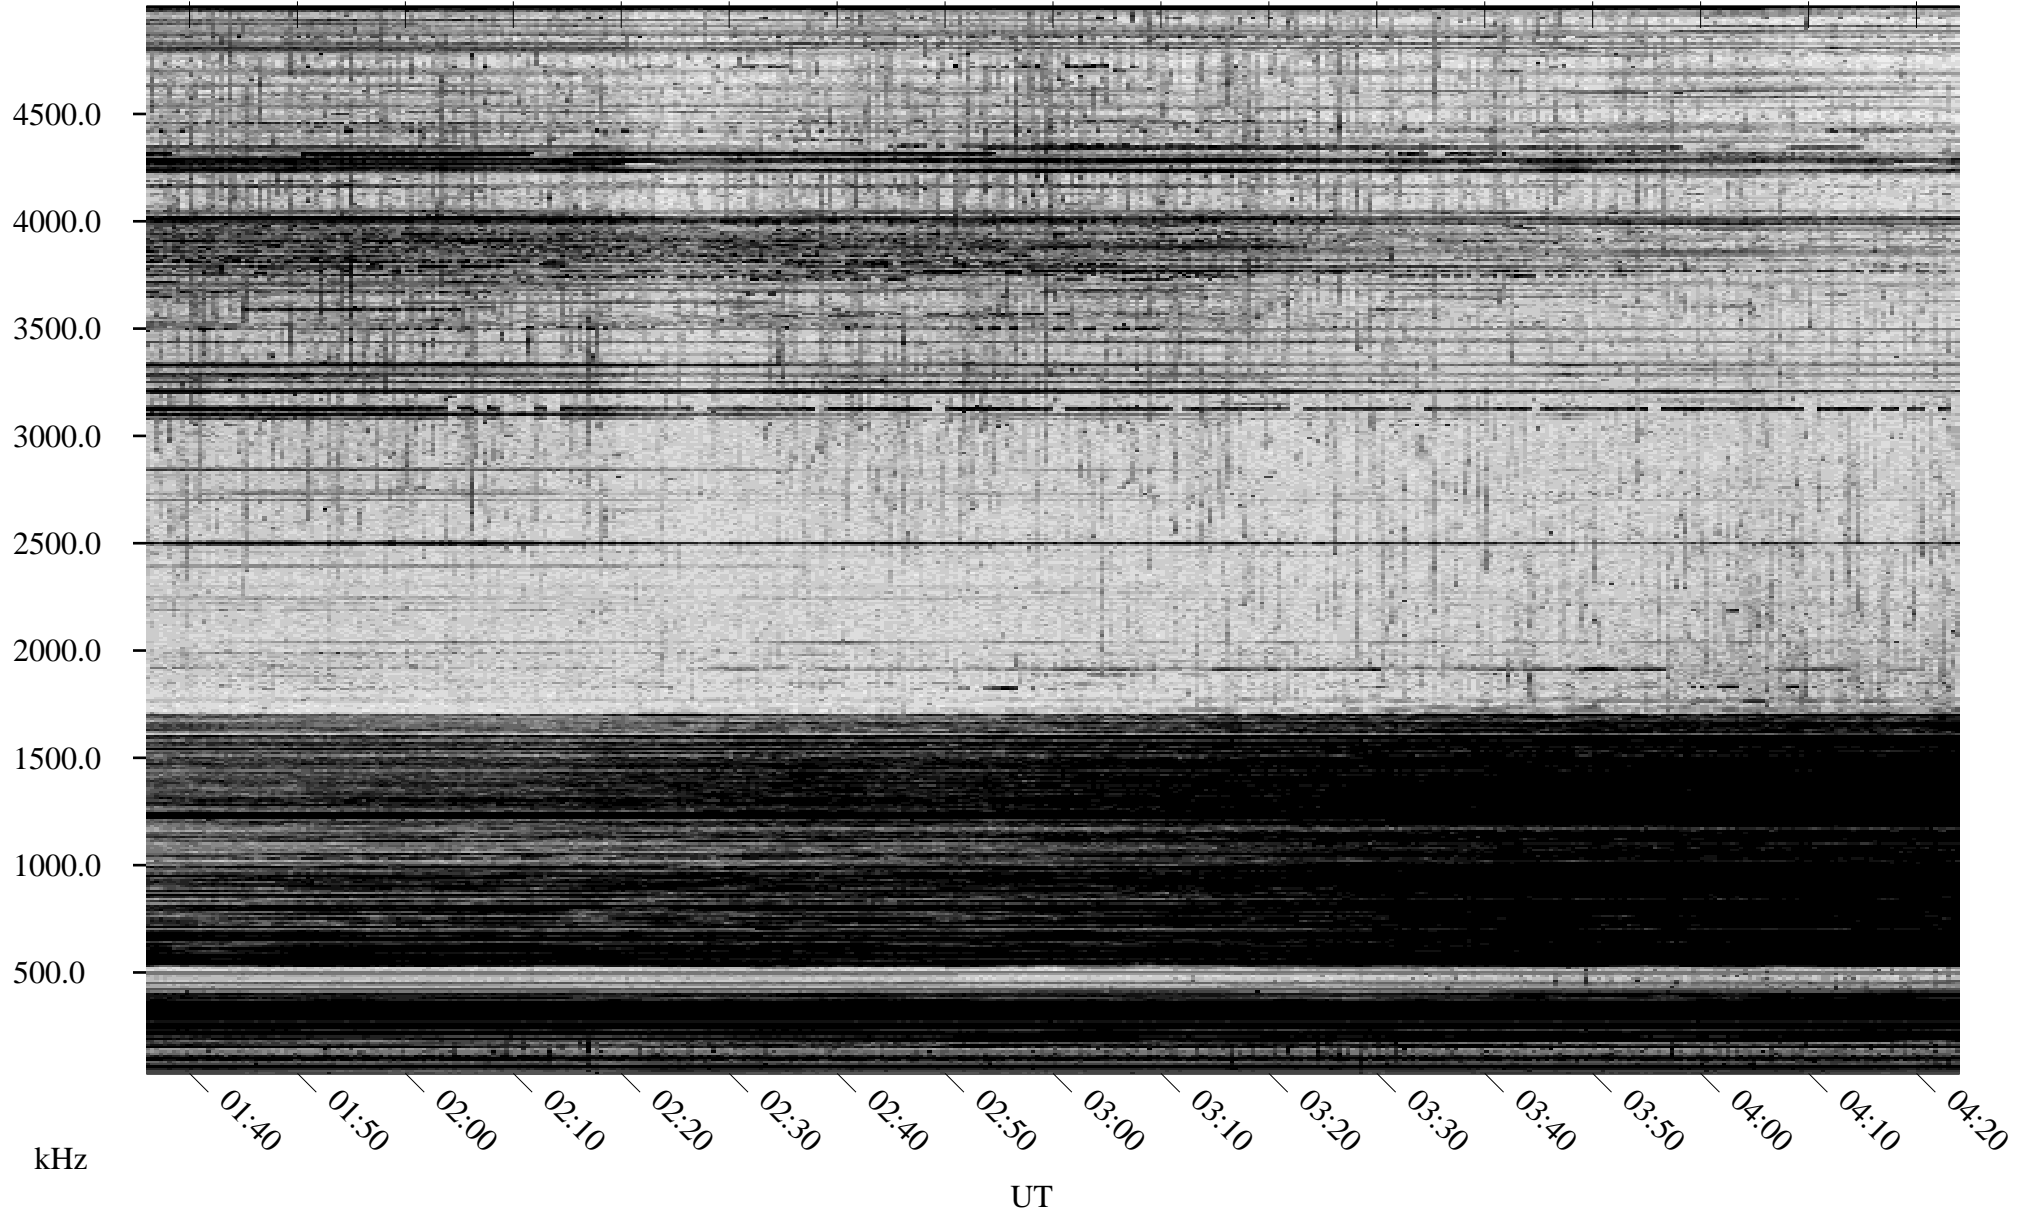

02/25/2004 Churchill, Manitoba

Linear Scale Black = 161 White = 15

ch04056l.r00m max_12

Page 1

02/25/2004 Churchill, Manitoba

Linear Scale Black = 161 White = 15

ch04056l.r00m max_12

02/26/2004 Churchill, Manitoba

Linear Scale Black = 161 White = 15

ch04056l.r00m max_12

Page 3

02/26/2004 Churchill, Manitoba

Linear Scale Black = 161 White = 15

ch04056l.r00m max_12

Page 4

02/26/2004 Churchill, Manitoba

Linear Scale Black = 161 White = 15

ch04056l.r00m max_12

Page 5

02/26/2004 Churchill, Manitoba

Linear Scale Black = 161 White = 15

ch04056l.r00m max_12

Page 6

02/26/2004 Churchill, Manitoba

Linear Scale Black = 161 White = 15

ch04056l.r00m max_12

Page 7

02/26/2004 Churchill, Manitoba

Linear Scale Black = 161 White = 15

ch04056l.r00m max_12