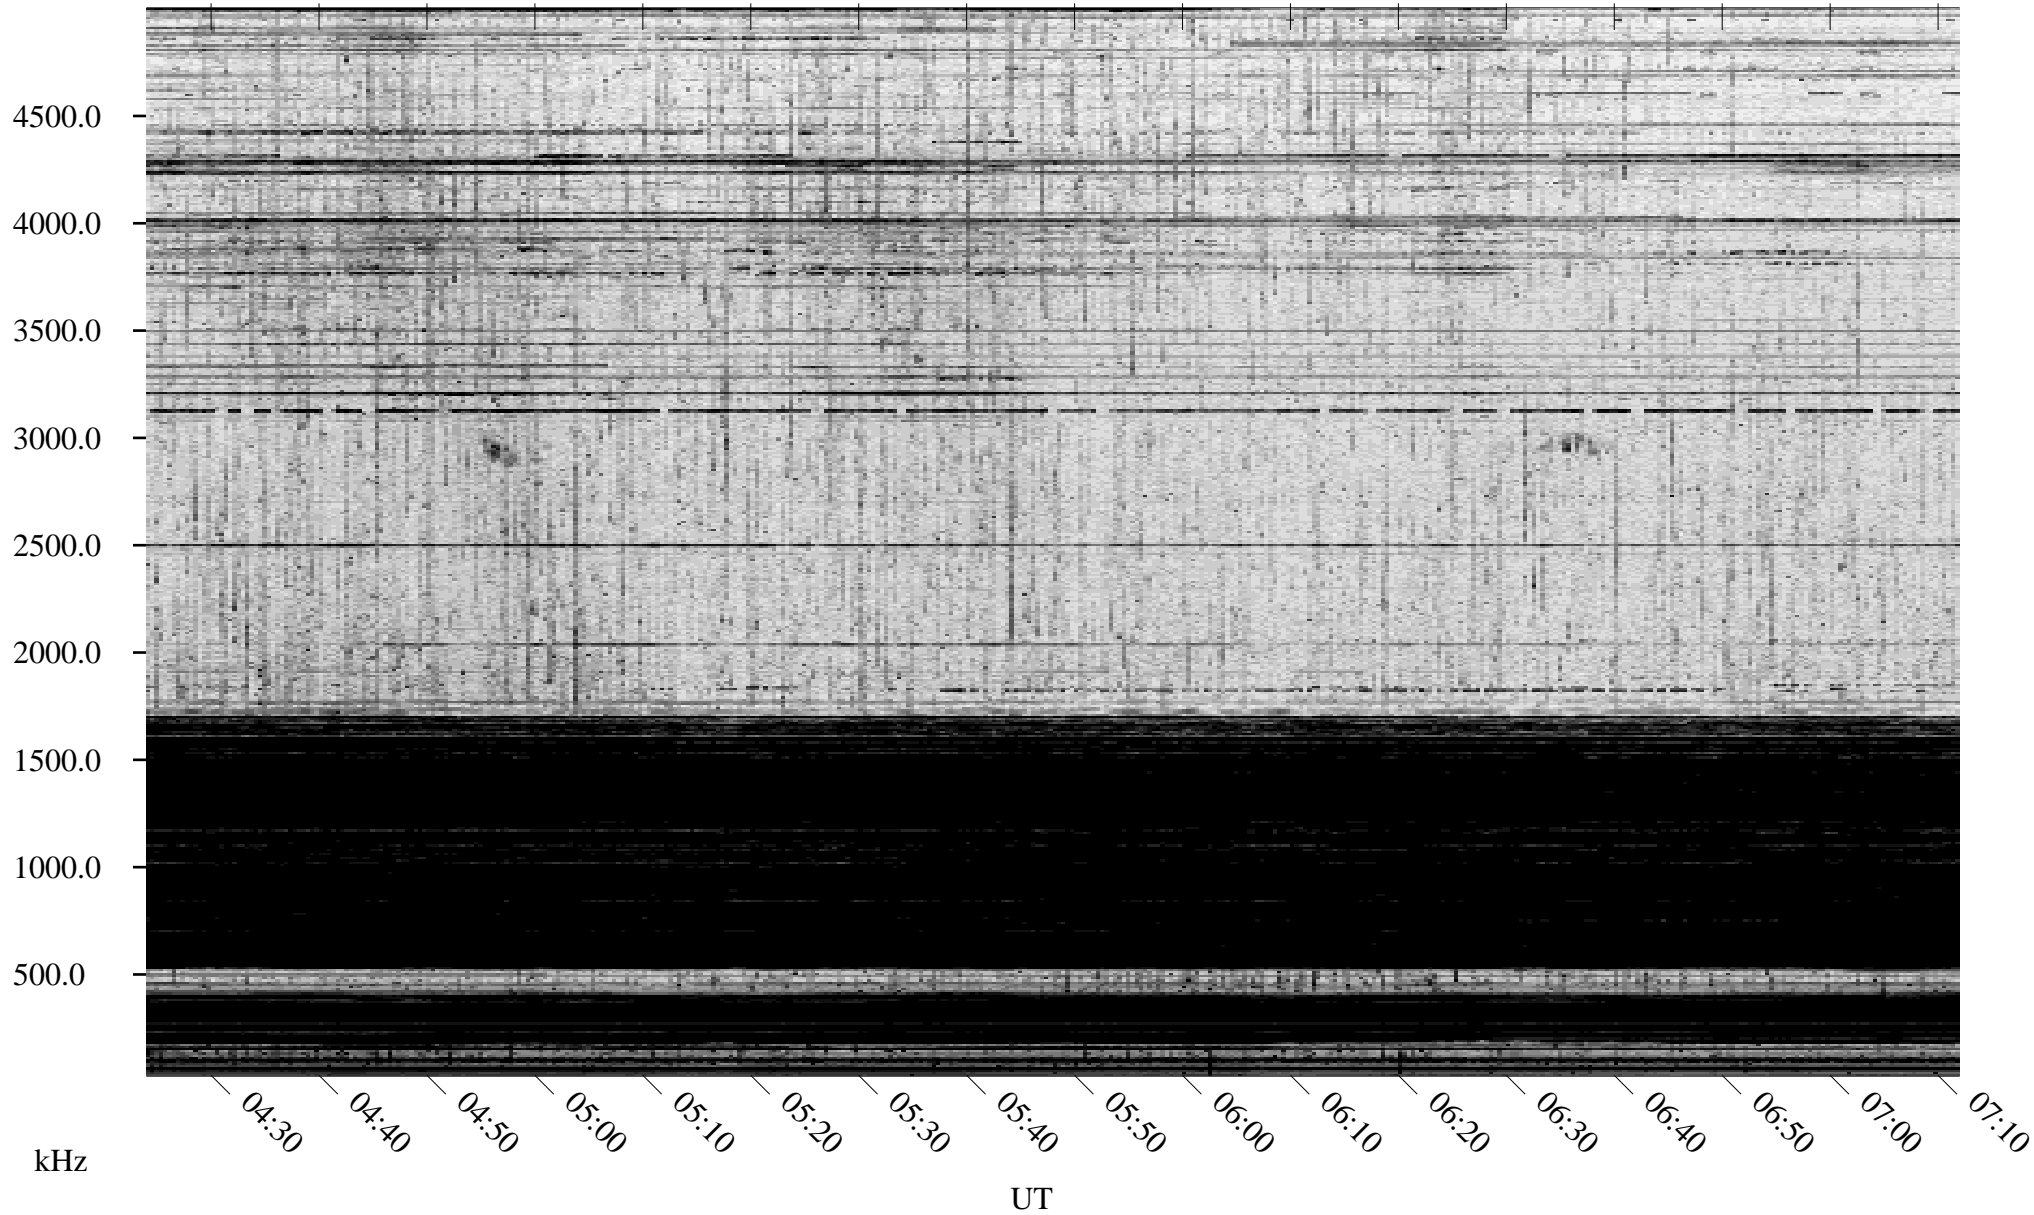

02/25/2004 Churchill, Manitoba

Linear Scale Black = 161 White = 15

ch04056l.r00m max_12

Page 1

02/25/2004 Churchill, Manitoba

Linear Scale Black = 161 White = 15

ch04056l.r00m max_12

02/26/2004 Churchill, Manitoba

Linear Scale Black = 161 White = 15

ch04056l.r00m max_12

Page 3

02/26/2004 Churchill, Manitoba

Linear Scale Black = 161 White = 15

ch04056l.r00m max_12

Page 4

02/26/2004 Churchill, Manitoba

Linear Scale Black = 161 White = 15

ch04056l.r00m max_12

Page 5

02/26/2004 Churchill, Manitoba

Linear Scale Black = 161 White = 15

ch04056l.r00m max_12

Page 6

02/26/2004 Churchill, Manitoba

Linear Scale Black = 161 White = 15

ch04056l.r00m max_12

Page 7

02/26/2004 Churchill, Manitoba

Linear Scale Black = 161 White = 15

ch04056l.r00m max_12