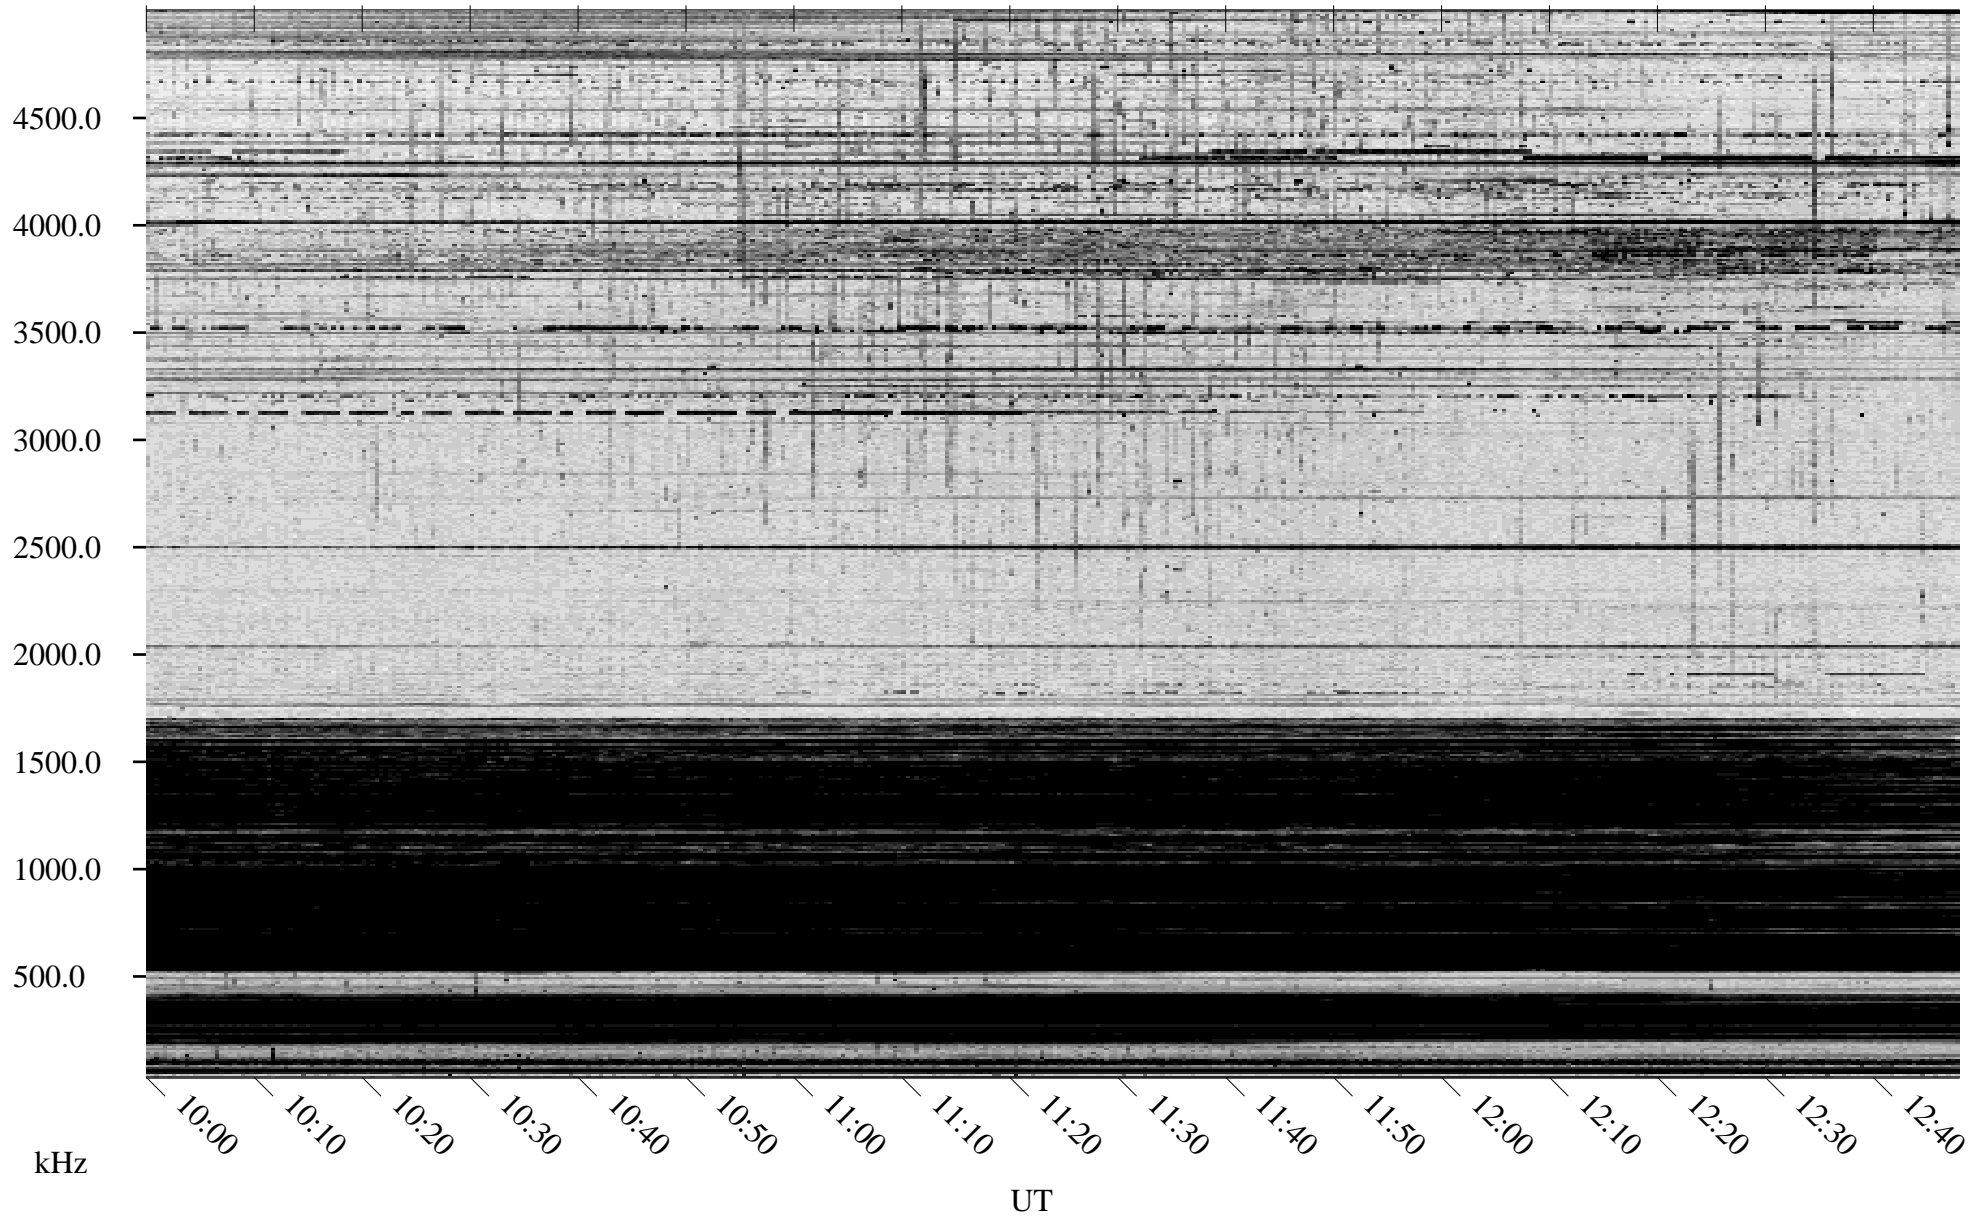

02/25/2004 Churchill, Manitoba

Linear Scale Black = 161 White = 15

ch04056l.r00m max_12

Page 1

02/25/2004 Churchill, Manitoba

Linear Scale Black = 161 White = 15

ch04056l.r00m max_12

02/26/2004 Churchill, Manitoba

Linear Scale Black = 161 White = 15

ch04056l.r00m max_12

Page 3

02/26/2004 Churchill, Manitoba

Linear Scale Black = 161 White = 15

ch04056l.r00m max_12

Page 4

02/26/2004 Churchill, Manitoba

Linear Scale Black = 161 White = 15

ch04056l.r00m max_12

Page 5

02/26/2004 Churchill, Manitoba

Linear Scale Black = 161 White = 15

ch04056l.r00m max_12

Page 6

02/26/2004 Churchill, Manitoba

Linear Scale Black = 161 White = 15

ch04056l.r00m max_12

Page 7

02/26/2004 Churchill, Manitoba

Linear Scale Black = 161 White = 15

ch04056l.r00m max_12