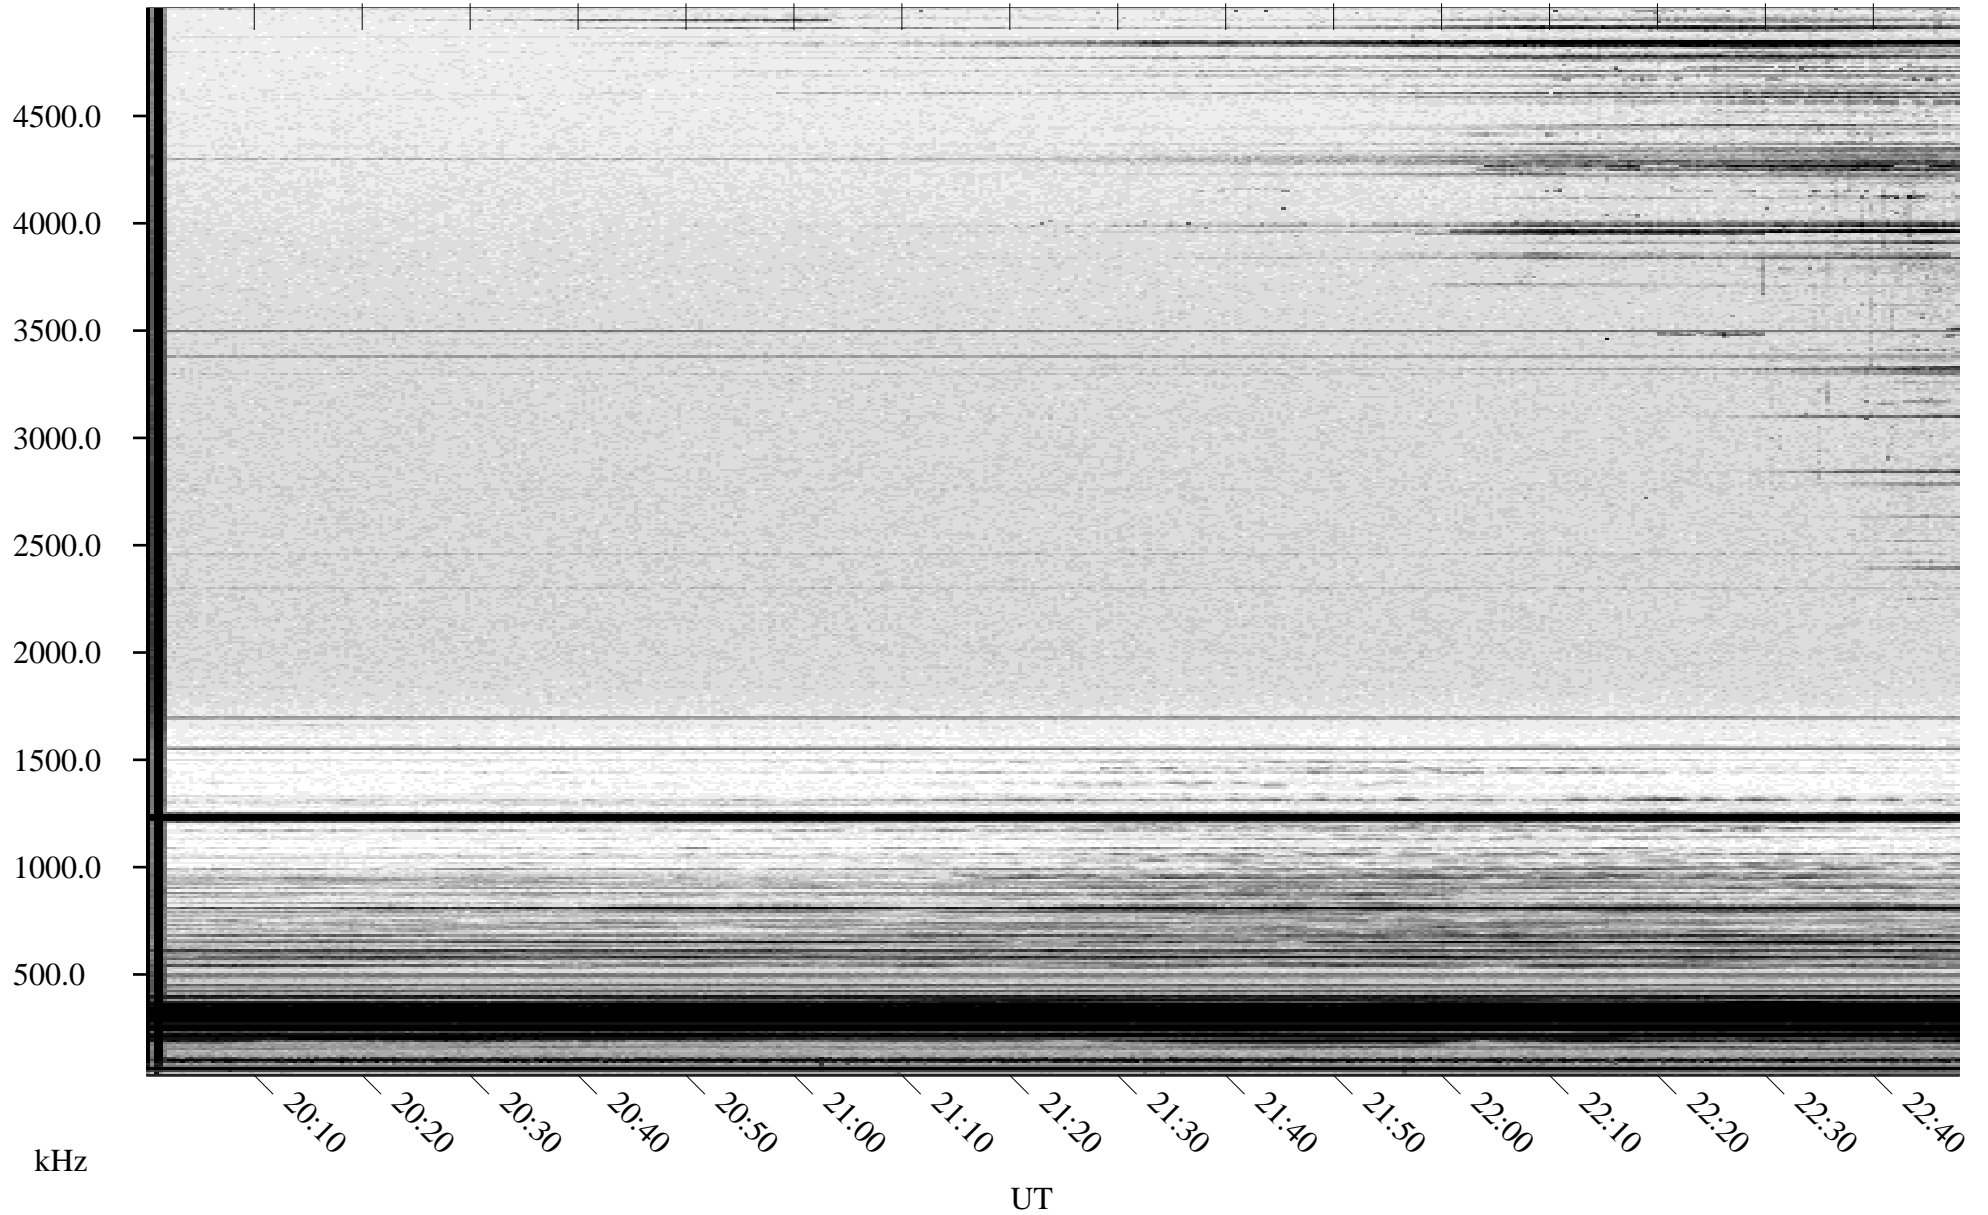

02/25/2004 Churchill, Manitoba

Linear Scale Black = 161 White = 15

ch04056l.r00m max_12

Page 1

02/25/2004 Churchill, Manitoba

Linear Scale Black = 161 White = 15

ch04056l.r00m max_12

02/26/2004 Churchill, Manitoba

Linear Scale Black = 161 White = 15

ch04056l.r00m max_12

Page 3

02/26/2004 Churchill, Manitoba

Linear Scale Black = 161 White = 15

ch04056l.r00m max_12

Page 4

02/26/2004 Churchill, Manitoba

Linear Scale Black = 161 White = 15

ch04056l.r00m max_12

Page 5

02/26/2004 Churchill, Manitoba

Linear Scale Black = 161 White = 15

ch04056l.r00m max_12

Page 6

02/26/2004 Churchill, Manitoba

Linear Scale Black = 161 White = 15

ch04056l.r00m max_12

Page 7

02/26/2004 Churchill, Manitoba

Linear Scale Black = 161 White = 15

ch04056l.r00m max_12