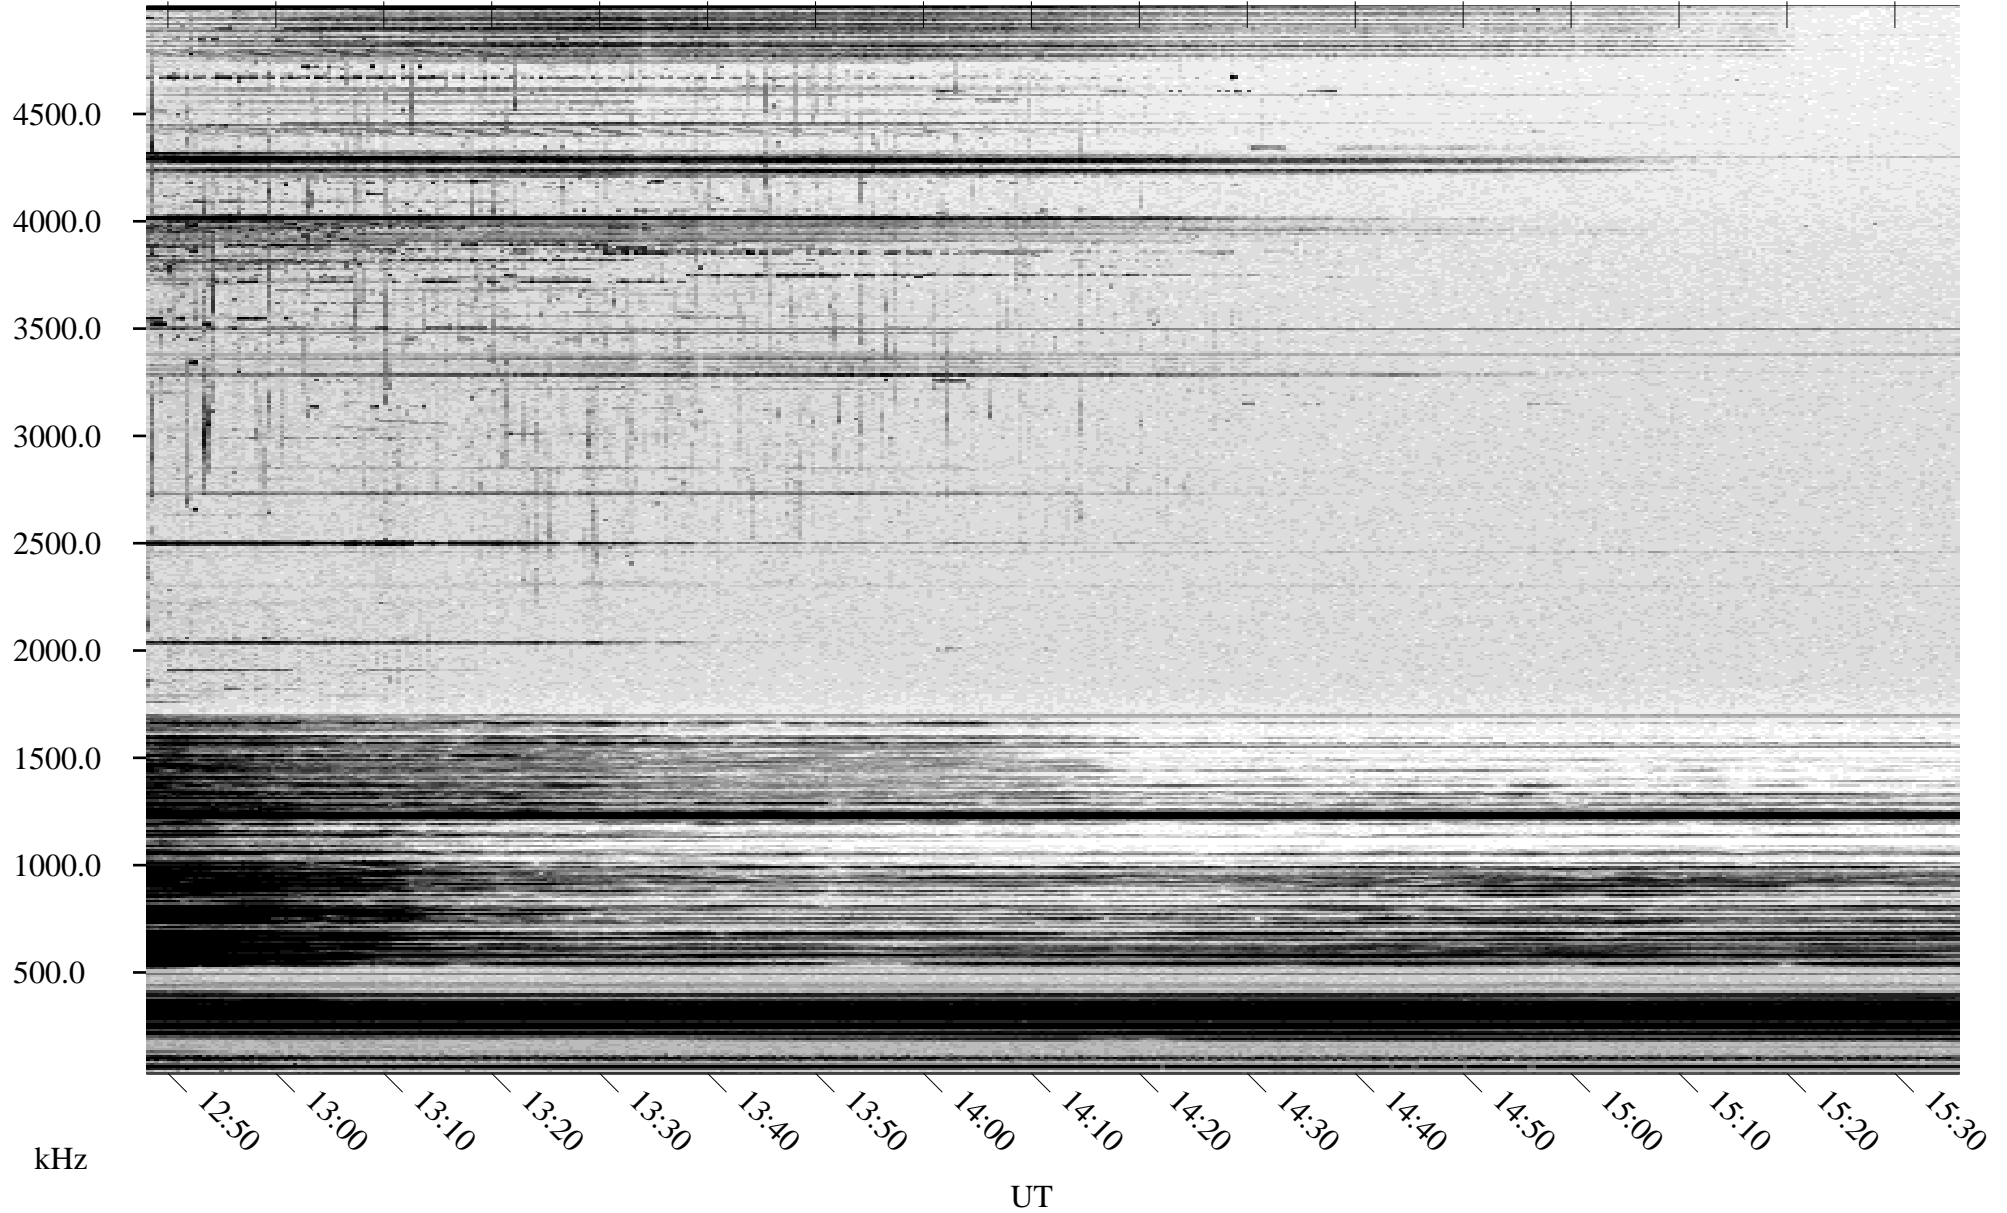

02/25/2004 Churchill, Manitoba

Linear Scale Black = 161 White = 15

ch04056l.r00m max_12

Page 1

02/25/2004 Churchill, Manitoba

Linear Scale Black = 161 White = 15

ch04056l.r00m max_12

02/26/2004 Churchill, Manitoba

Linear Scale Black = 161 White = 15

ch04056l.r00m max_12

Page 3

02/26/2004 Churchill, Manitoba

Linear Scale Black = 161 White = 15

ch04056l.r00m max_12

Page 4

02/26/2004 Churchill, Manitoba

Linear Scale Black = 161 White = 15

ch04056l.r00m max_12

Page 5

02/26/2004 Churchill, Manitoba

Linear Scale Black = 161 White = 15

ch04056l.r00m max_12

Page 6

02/26/2004 Churchill, Manitoba

Linear Scale Black = 161 White = 15

ch04056l.r00m max_12

Page 7

02/26/2004 Churchill, Manitoba

Linear Scale Black = 161 White = 15

ch04056l.r00m max_12