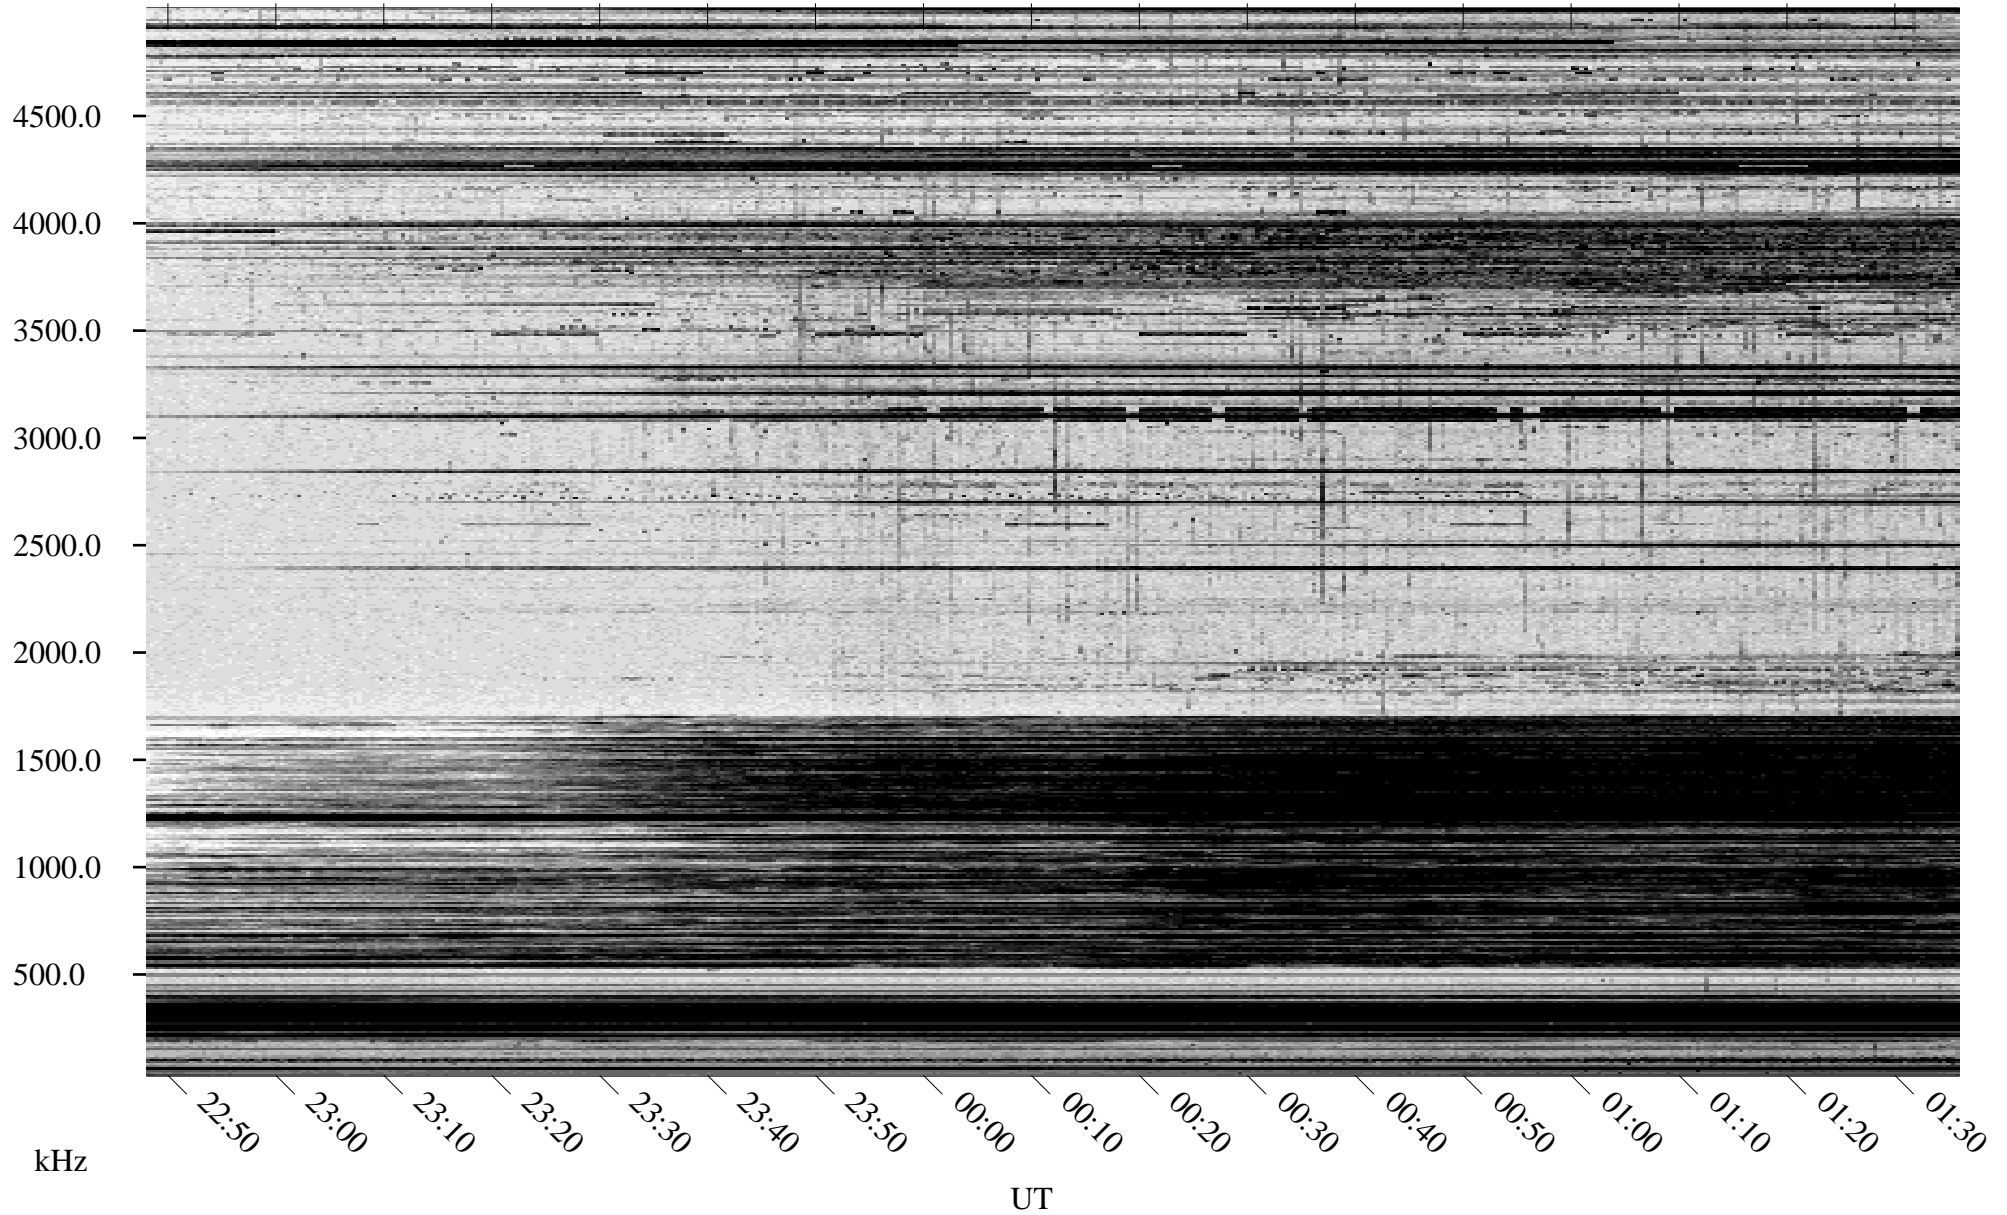

02/26/2004 Churchill, Manitoba

Linear Scale Black = 161 White = 15

ch04057l.r00m max_12

Page 1

02/26/2004 Churchill, Manitoba

Linear Scale Black = 161 White = 15

ch04057l.r00m max_12

Page 2

02/27/2004 Churchill, Manitoba

Linear Scale Black = 161 White = 15

ch04057l.r00m max_12

Page 3

02/27/2004 Churchill, Manitoba

Linear Scale Black = 161 White = 15

ch04057l.r00m max_12

Page 4

02/27/2004 Churchill, Manitoba

Linear Scale Black = 161 White = 15

ch04057l.r00m max_12

Page 5

02/27/2004 Churchill, Manitoba

Linear Scale Black = 161 White = 15

ch04057l.r00m max_12

Page 6

02/27/2004 Churchill, Manitoba

Linear Scale Black = 161 White = 15

ch04057l.r00m max_12

Page 7

02/27/2004 Churchill, Manitoba

Linear Scale Black = 161 White = 15

ch04057l.r00m max_12