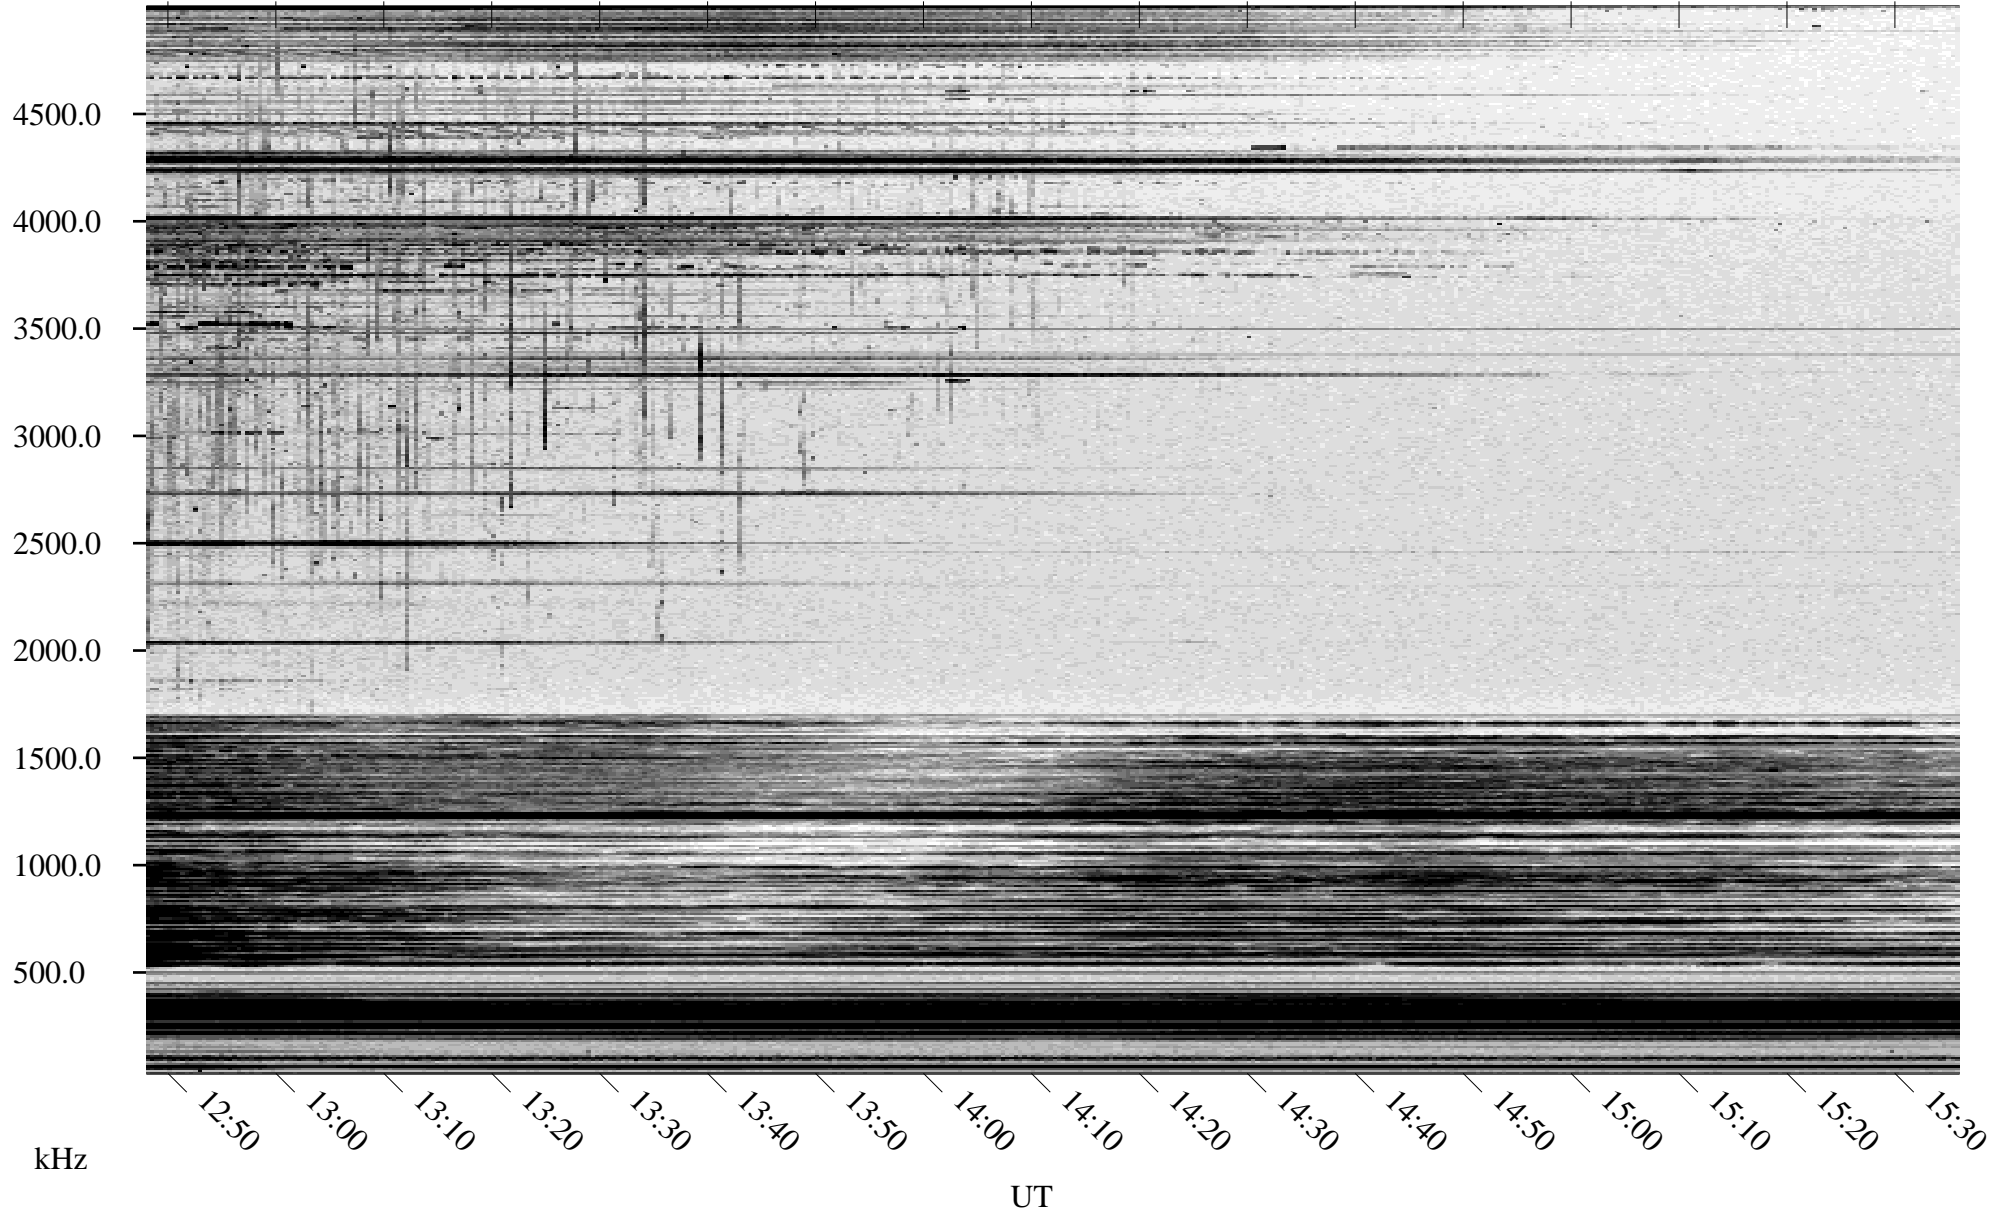

02/26/2004 Churchill, Manitoba

Linear Scale Black = 161 White = 15

ch04057l.r00m max_12

Page 1

02/26/2004 Churchill, Manitoba

Linear Scale Black = 161 White = 15

ch04057l.r00m max_12

Page 2

02/27/2004 Churchill, Manitoba

Linear Scale Black = 161 White = 15

ch04057l.r00m max_12

Page 3

02/27/2004 Churchill, Manitoba

Linear Scale Black = 161 White = 15

ch04057l.r00m max_12

Page 4

02/27/2004 Churchill, Manitoba

Linear Scale Black = 161 White = 15

ch04057l.r00m max_12

Page 5

02/27/2004 Churchill, Manitoba

Linear Scale Black = 161 White = 15

ch04057l.r00m max_12

Page 6

02/27/2004 Churchill, Manitoba

Linear Scale Black = 161 White = 15

ch04057l.r00m max_12

Page 7

02/27/2004 Churchill, Manitoba

Linear Scale Black = 161 White = 15

ch04057l.r00m max_12