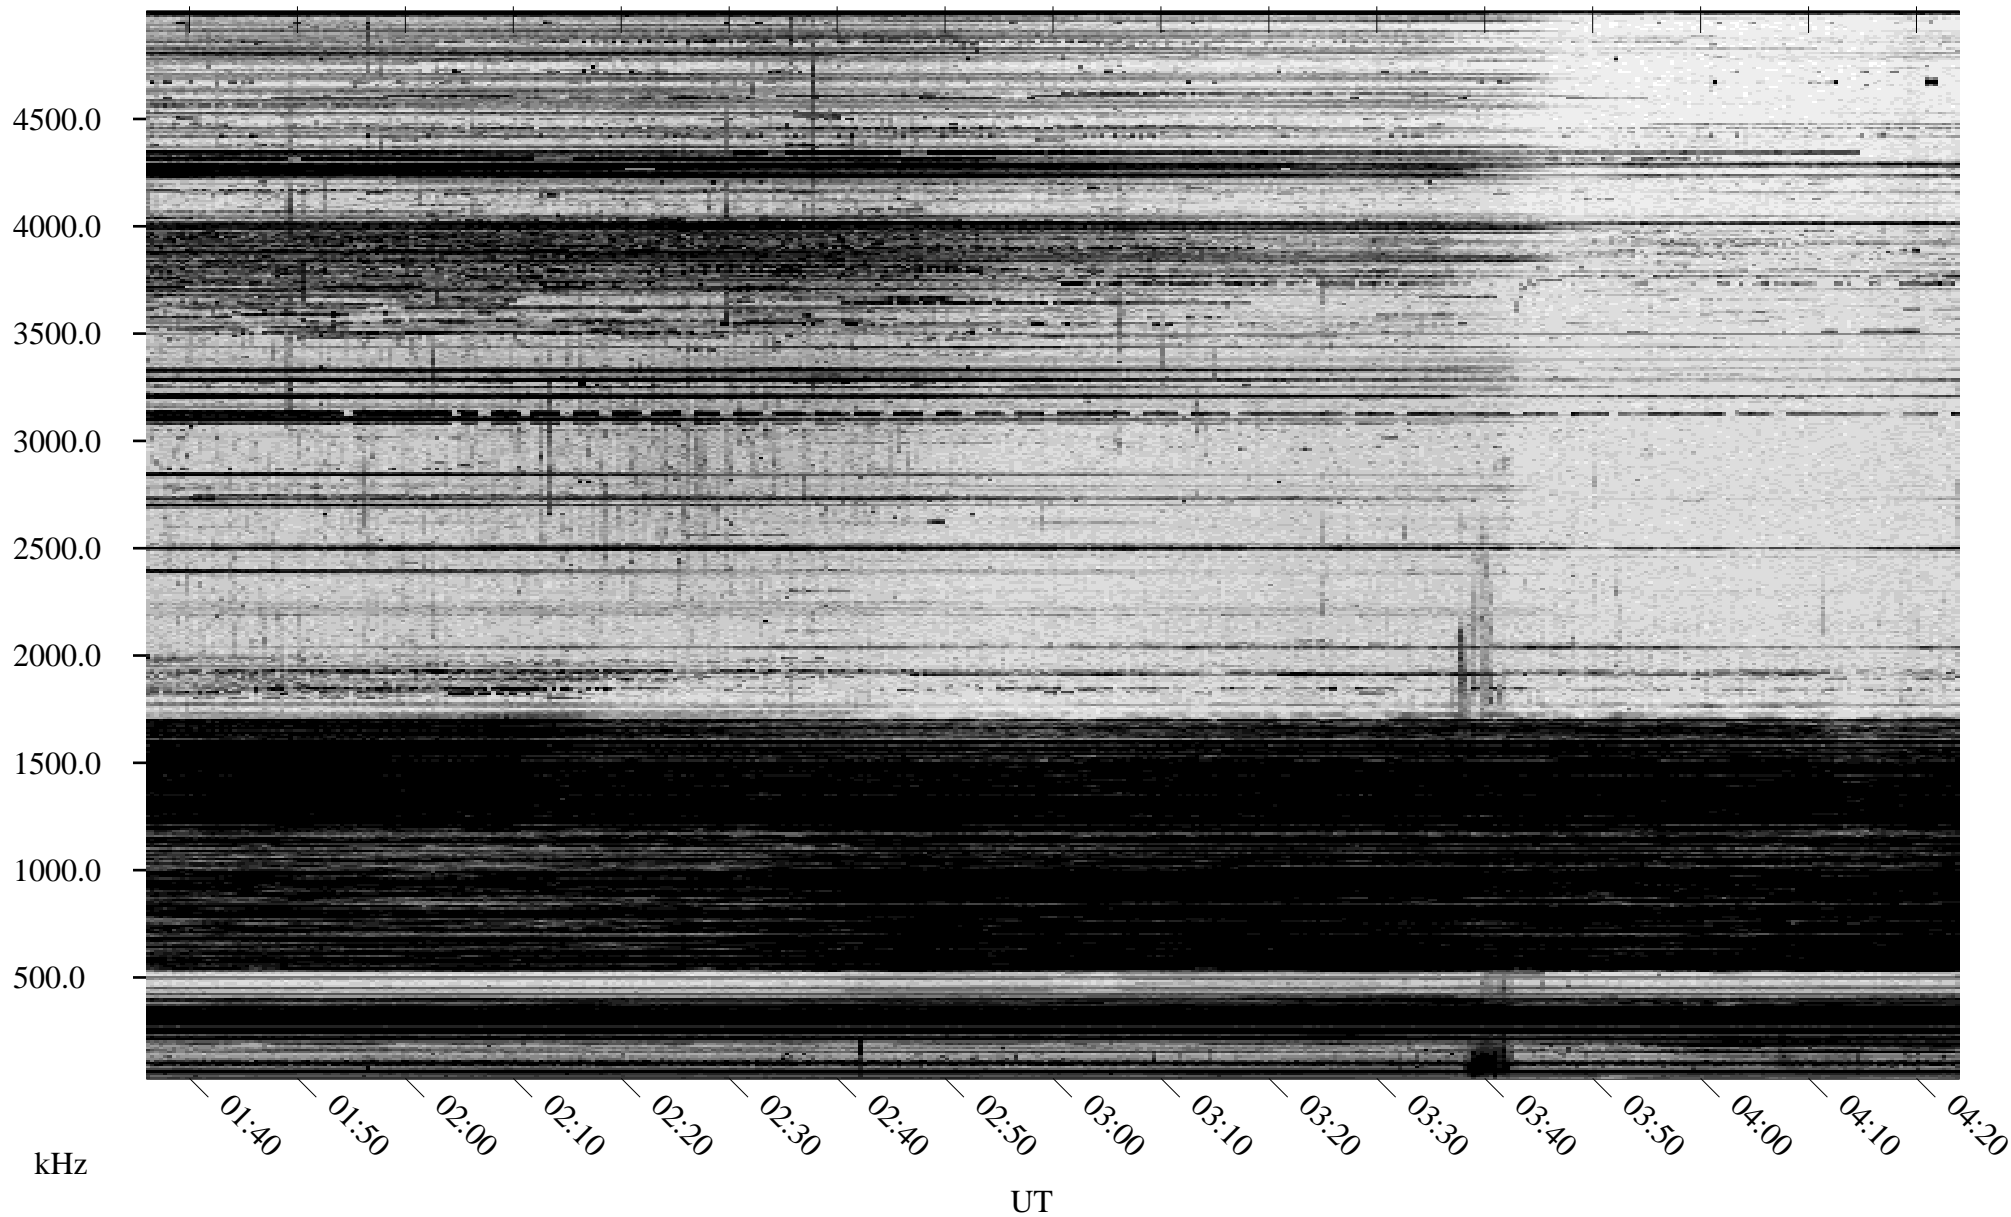

02/26/2004 Churchill, Manitoba

Linear Scale Black = 161 White = 15

ch04057l.r00m max_12

Page 1

02/26/2004 Churchill, Manitoba

Linear Scale Black = 161 White = 15

ch04057l.r00m max_12

Page 2

02/27/2004 Churchill, Manitoba

Linear Scale Black = 161 White = 15

ch04057l.r00m max_12

Page 3

02/27/2004 Churchill, Manitoba

Linear Scale Black = 161 White = 15

ch04057l.r00m max_12

Page 4

02/27/2004 Churchill, Manitoba

Linear Scale Black = 161 White = 15

ch04057l.r00m max_12

Page 5

02/27/2004 Churchill, Manitoba

Linear Scale Black = 161 White = 15

ch04057l.r00m max_12

Page 6

02/27/2004 Churchill, Manitoba

Linear Scale Black = 161 White = 15

ch04057l.r00m max_12

Page 7

02/27/2004 Churchill, Manitoba

Linear Scale Black = 161 White = 15

ch04057l.r00m max_12