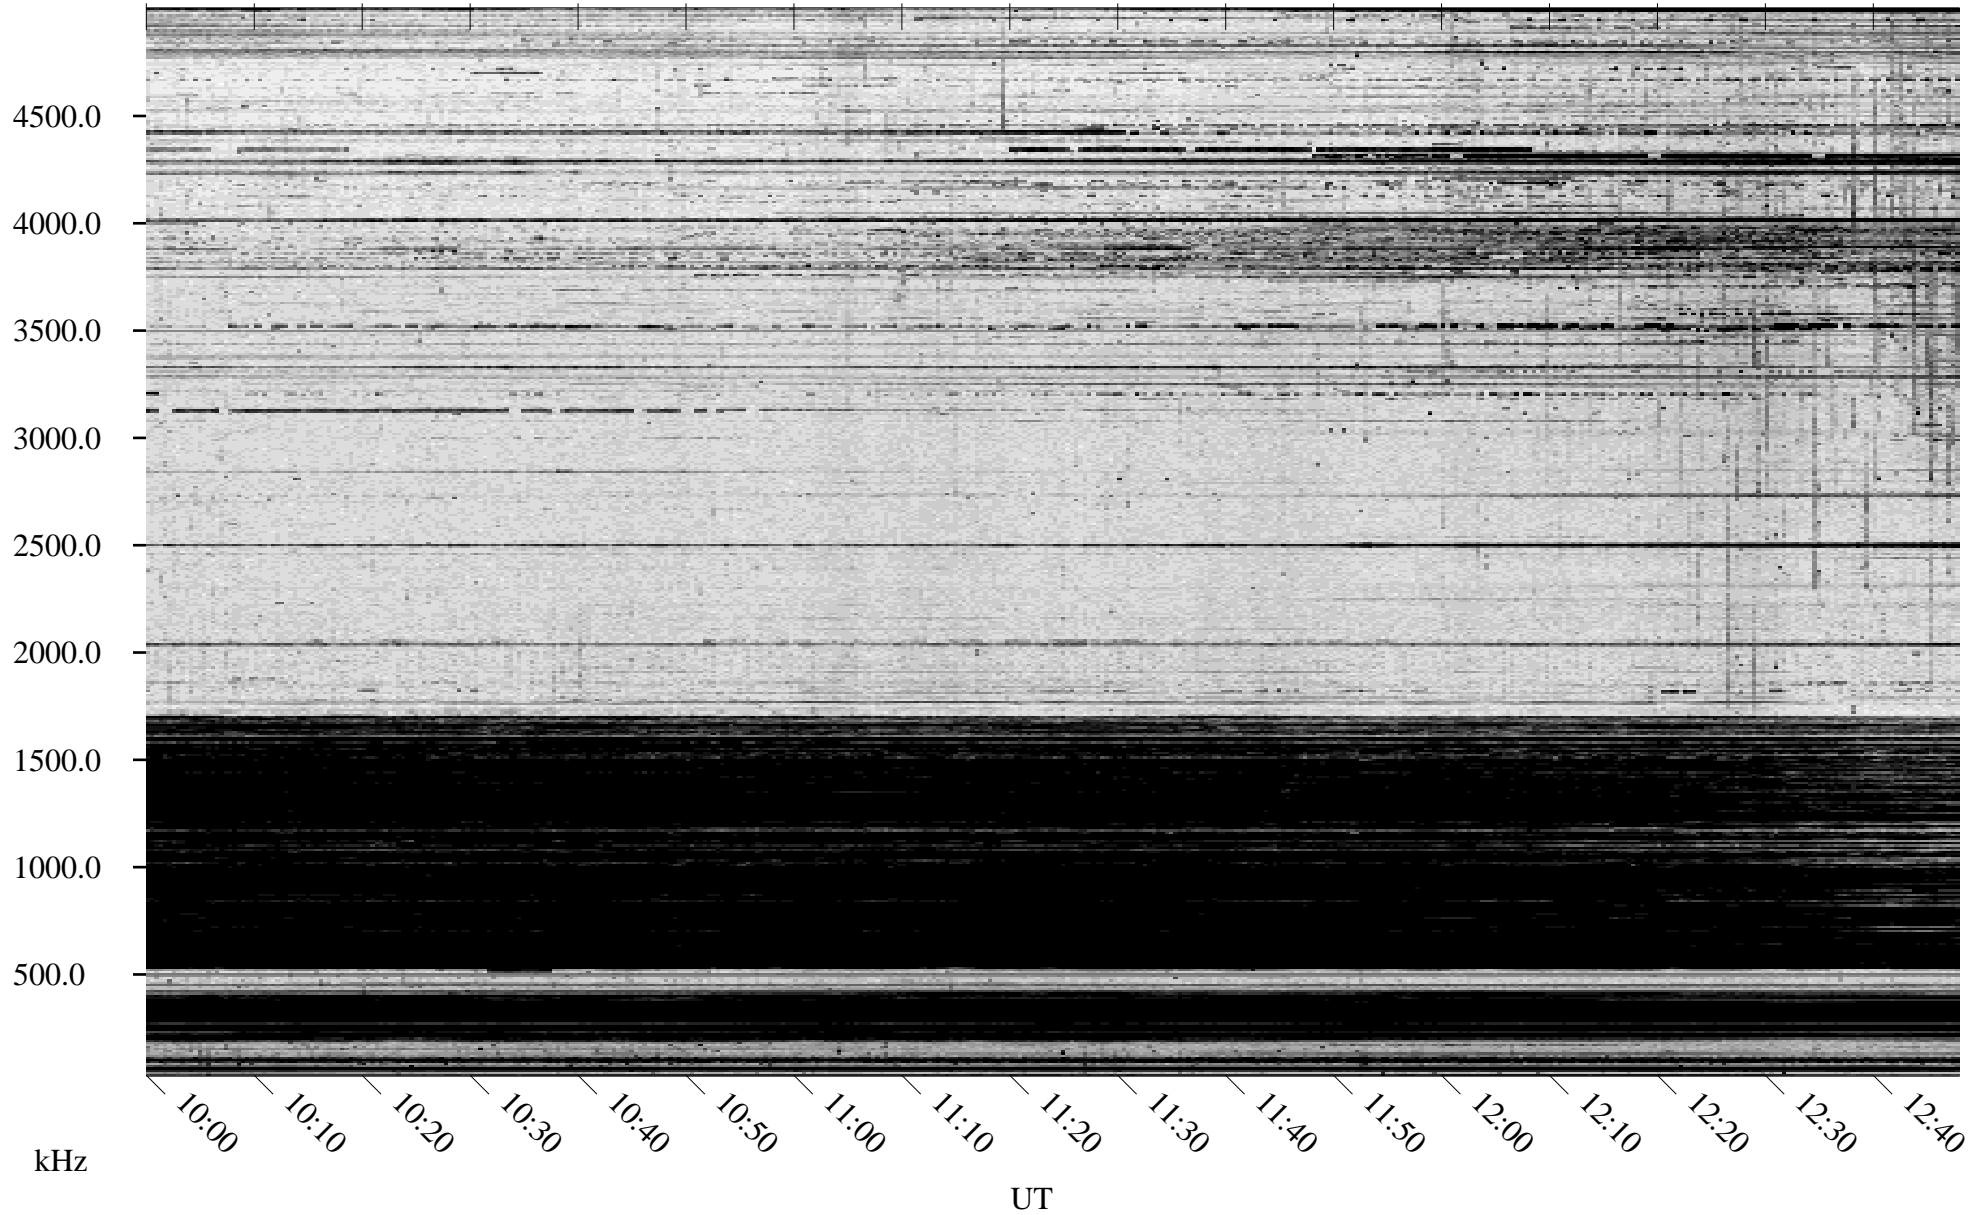

02/26/2004 Churchill, Manitoba

Linear Scale Black = 161 White = 15

ch04057l.r00m max_12

Page 1

02/26/2004 Churchill, Manitoba

Linear Scale Black = 161 White = 15

ch04057l.r00m max_12

Page 2

02/27/2004 Churchill, Manitoba

Linear Scale Black = 161 White = 15

ch04057l.r00m max_12

Page 3

02/27/2004 Churchill, Manitoba

Linear Scale Black = 161 White = 15

ch04057l.r00m max_12

Page 4

02/27/2004 Churchill, Manitoba

Linear Scale Black = 161 White = 15

ch04057l.r00m max_12

Page 5

02/27/2004 Churchill, Manitoba

Linear Scale Black = 161 White = 15

ch04057l.r00m max_12

Page 6

02/27/2004 Churchill, Manitoba

Linear Scale Black = 161 White = 15

ch04057l.r00m max_12

Page 7

02/27/2004 Churchill, Manitoba

Linear Scale Black = 161 White = 15

ch04057l.r00m max_12