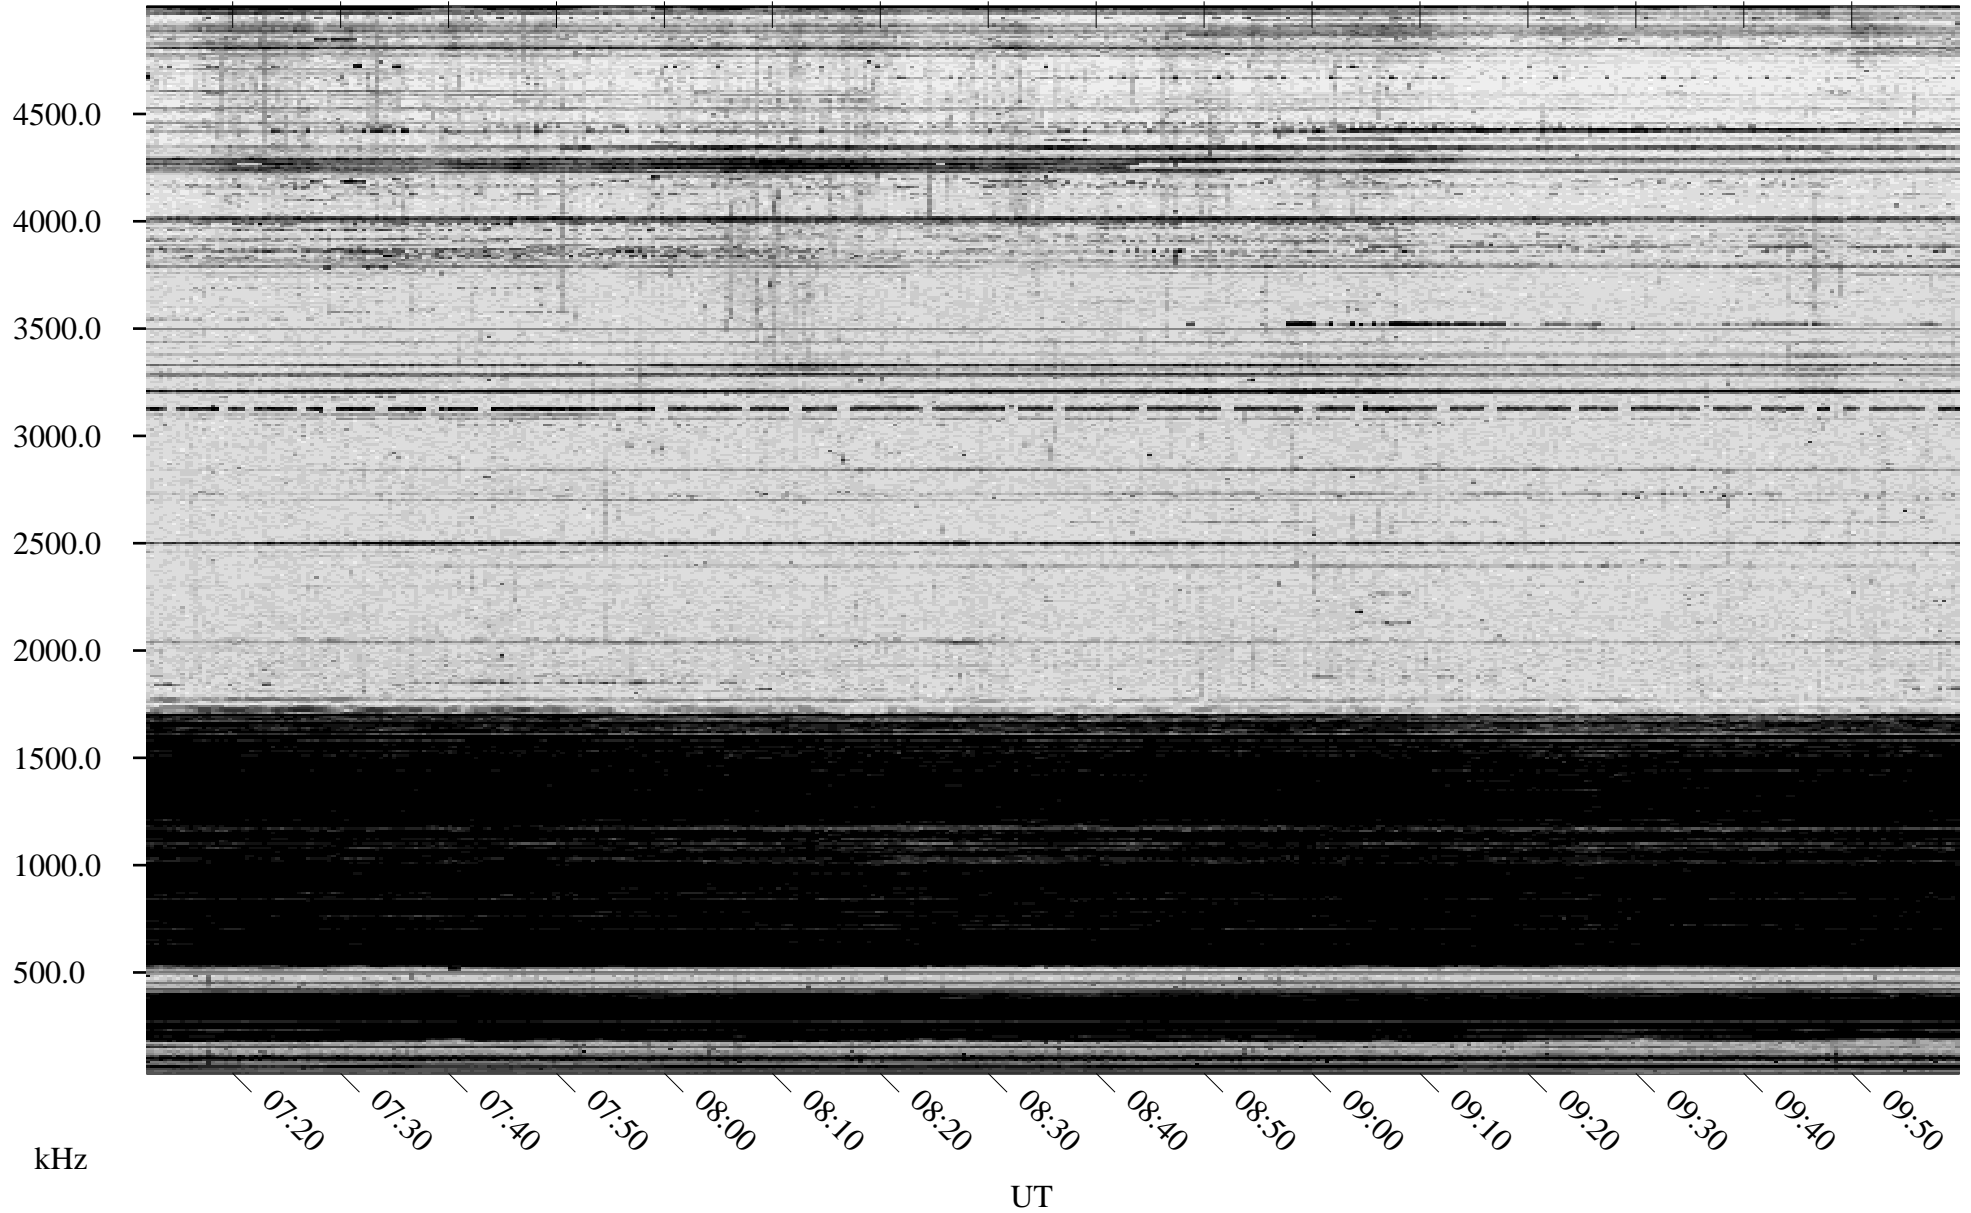

02/26/2004 Churchill, Manitoba

Linear Scale Black = 161 White = 15

ch04057l.r00m max_12

Page 1

02/26/2004 Churchill, Manitoba

Linear Scale Black = 161 White = 15

ch04057l.r00m max_12

Page 2

02/27/2004 Churchill, Manitoba

Linear Scale Black = 161 White = 15

ch04057l.r00m max_12

Page 3

02/27/2004 Churchill, Manitoba

Linear Scale Black = 161 White = 15

ch04057l.r00m max_12

Page 4

02/27/2004 Churchill, Manitoba

Linear Scale Black = 161 White = 15

ch04057l.r00m max_12

Page 5

02/27/2004 Churchill, Manitoba

Linear Scale Black = 161 White = 15

ch04057l.r00m max_12

Page 6

02/27/2004 Churchill, Manitoba

Linear Scale Black = 161 White = 15

ch04057l.r00m max_12

Page 7

02/27/2004 Churchill, Manitoba

Linear Scale Black = 161 White = 15

ch04057l.r00m max_12