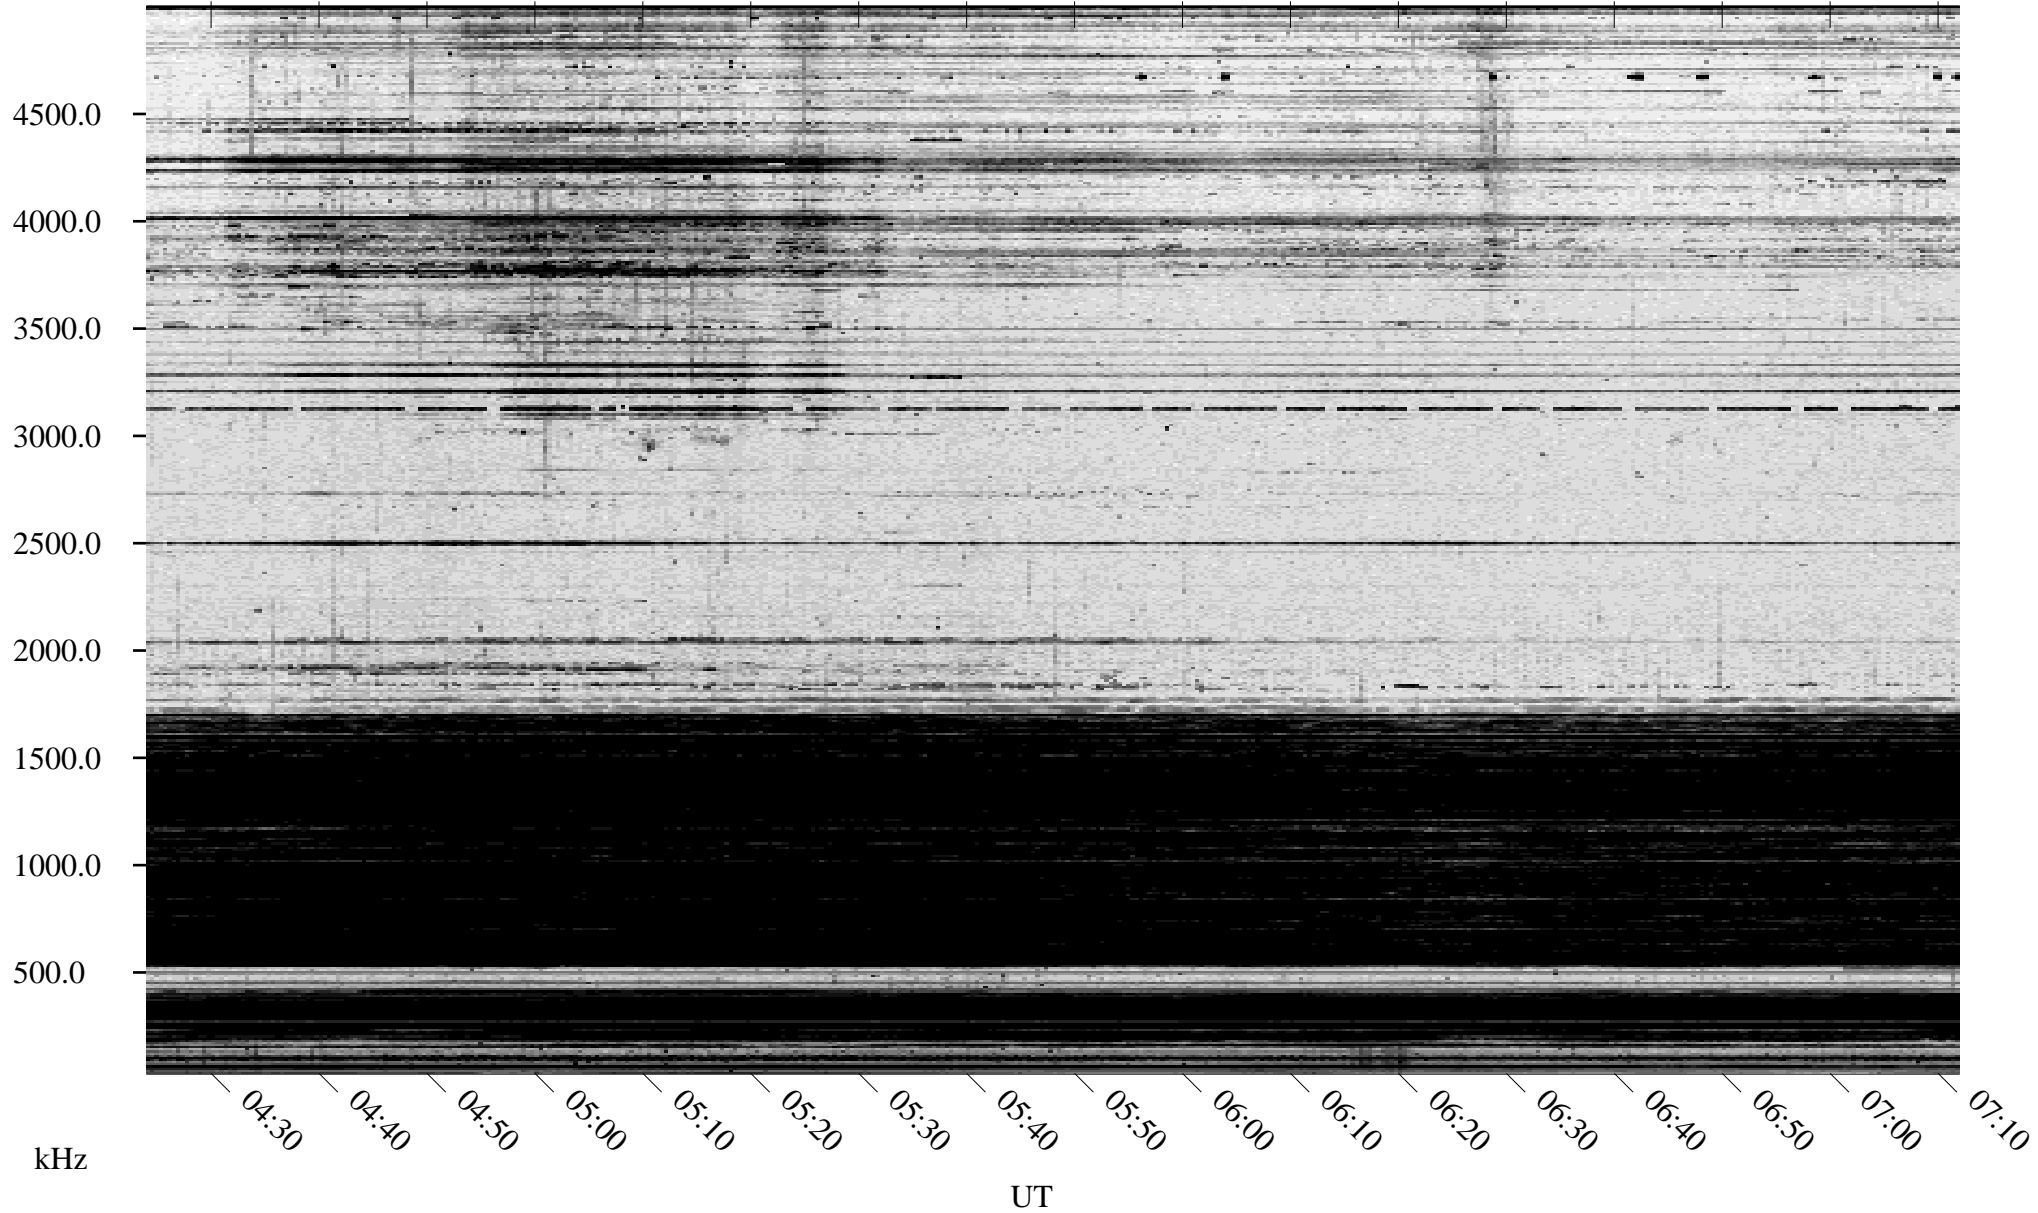

02/26/2004 Churchill, Manitoba

Linear Scale Black = 161 White = 15

ch04057l.r00m max_12

Page 1

02/26/2004 Churchill, Manitoba

Linear Scale Black = 161 White = 15

ch04057l.r00m max_12

Page 2

02/27/2004 Churchill, Manitoba

Linear Scale Black = 161 White = 15

ch04057l.r00m max_12

Page 3

02/27/2004 Churchill, Manitoba

Linear Scale Black = 161 White = 15

ch04057l.r00m max_12

Page 4

02/27/2004 Churchill, Manitoba

Linear Scale Black = 161 White = 15

ch04057l.r00m max_12

Page 5

02/27/2004 Churchill, Manitoba

Linear Scale Black = 161 White = 15

ch04057l.r00m max_12

Page 6

02/27/2004 Churchill, Manitoba

Linear Scale Black = 161 White = 15

ch04057l.r00m max_12

Page 7

02/27/2004 Churchill, Manitoba

Linear Scale Black = 161 White = 15

ch04057l.r00m max_12