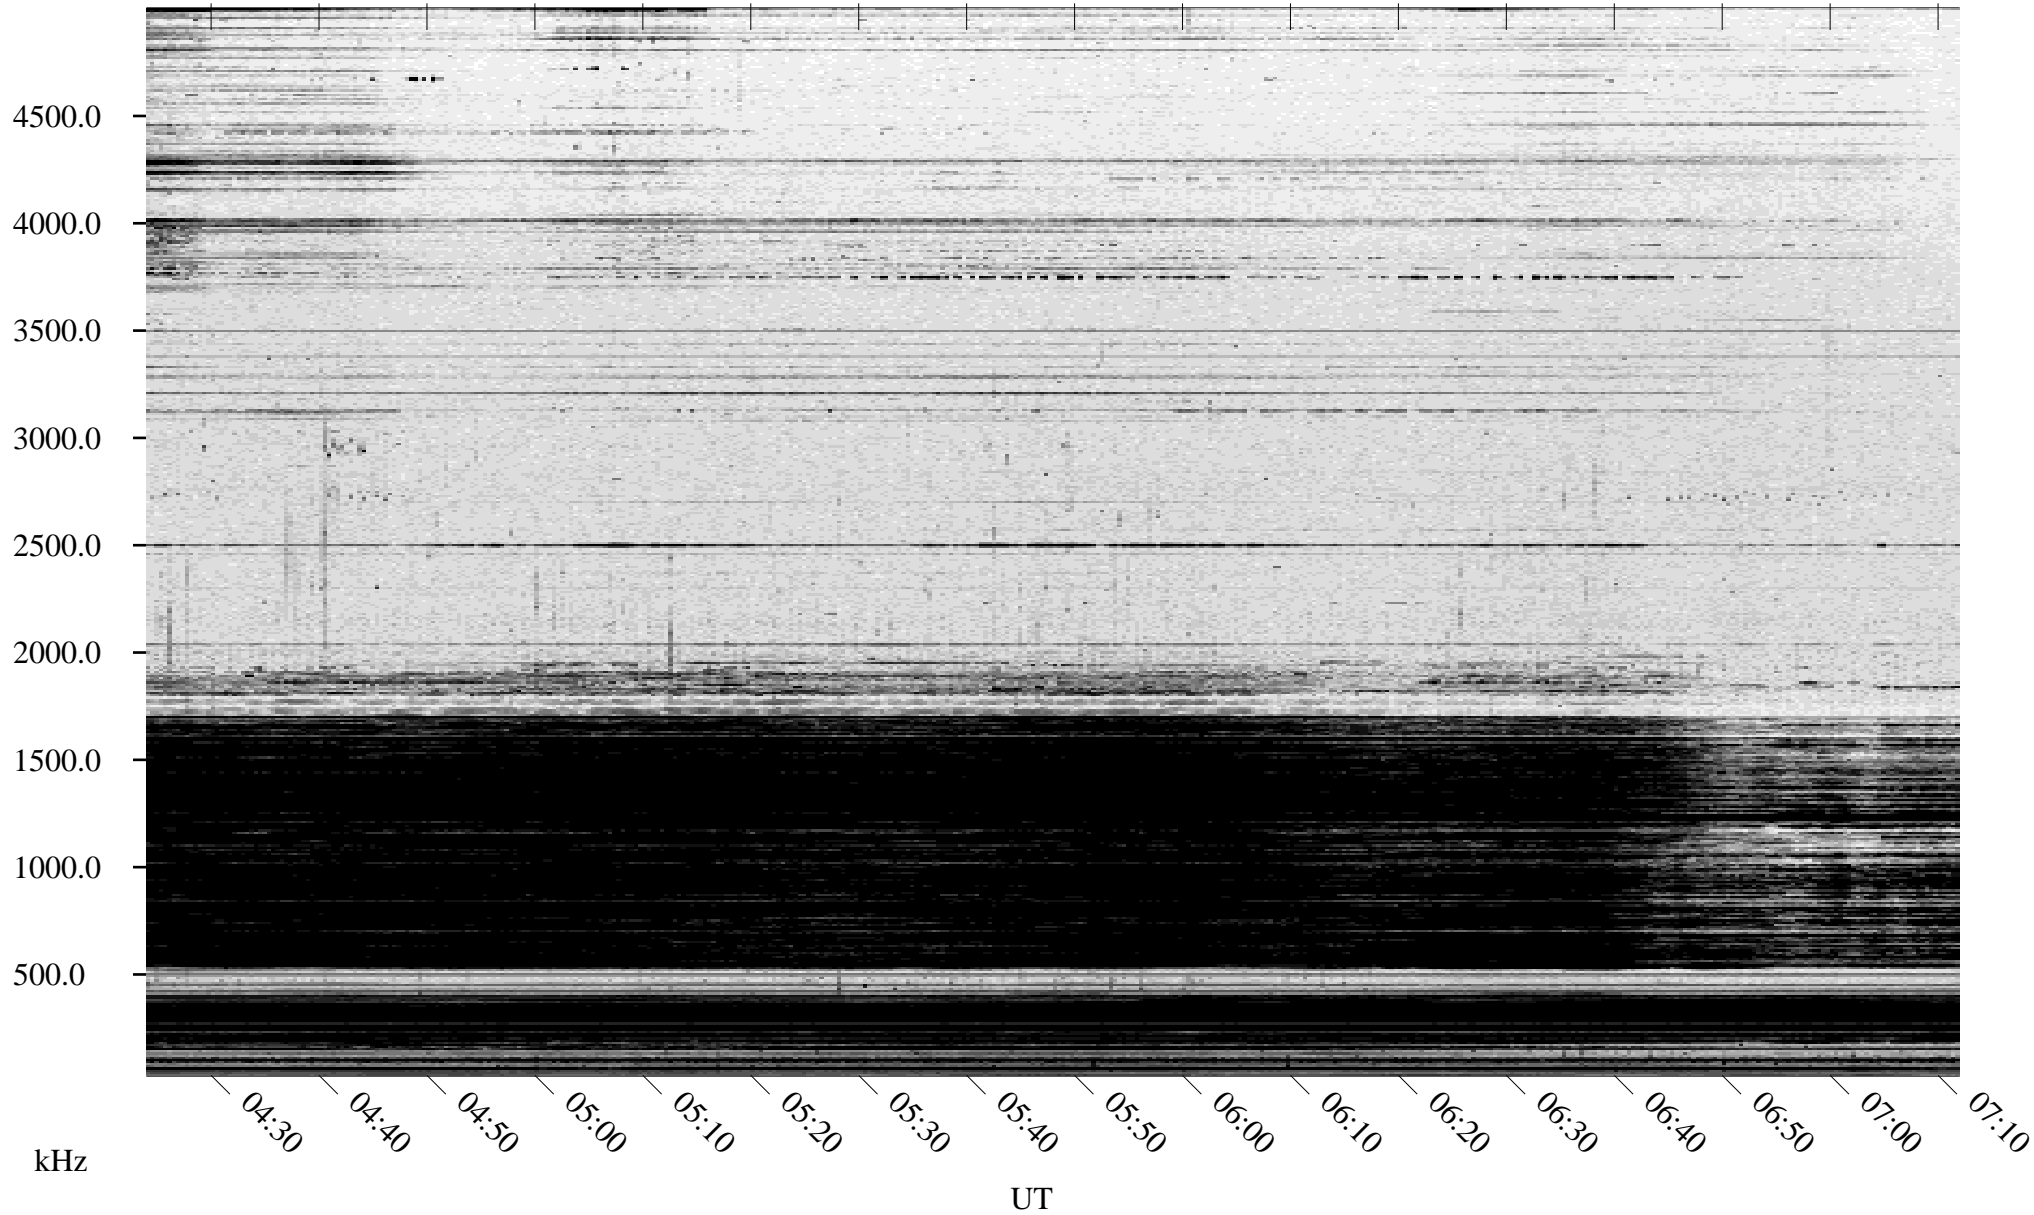

# 02/27/2004 Churchill, Manitoba

Linear Scale    Black = 161    White = 15

ch04058l.r00m max\_12

Page 1

# 02/27/2004 Churchill, Manitoba

Linear Scale    Black = 161    White = 15

ch04058l.r00m max\_12

Page 2

# 02/28/2004 Churchill, Manitoba

Linear Scale    Black = 161    White = 15

ch04058l.r00m max\_12

Page 3

# 02/28/2004 Churchill, Manitoba

Linear Scale    Black = 161    White = 15

ch04058l.r00m max\_12

Page 4