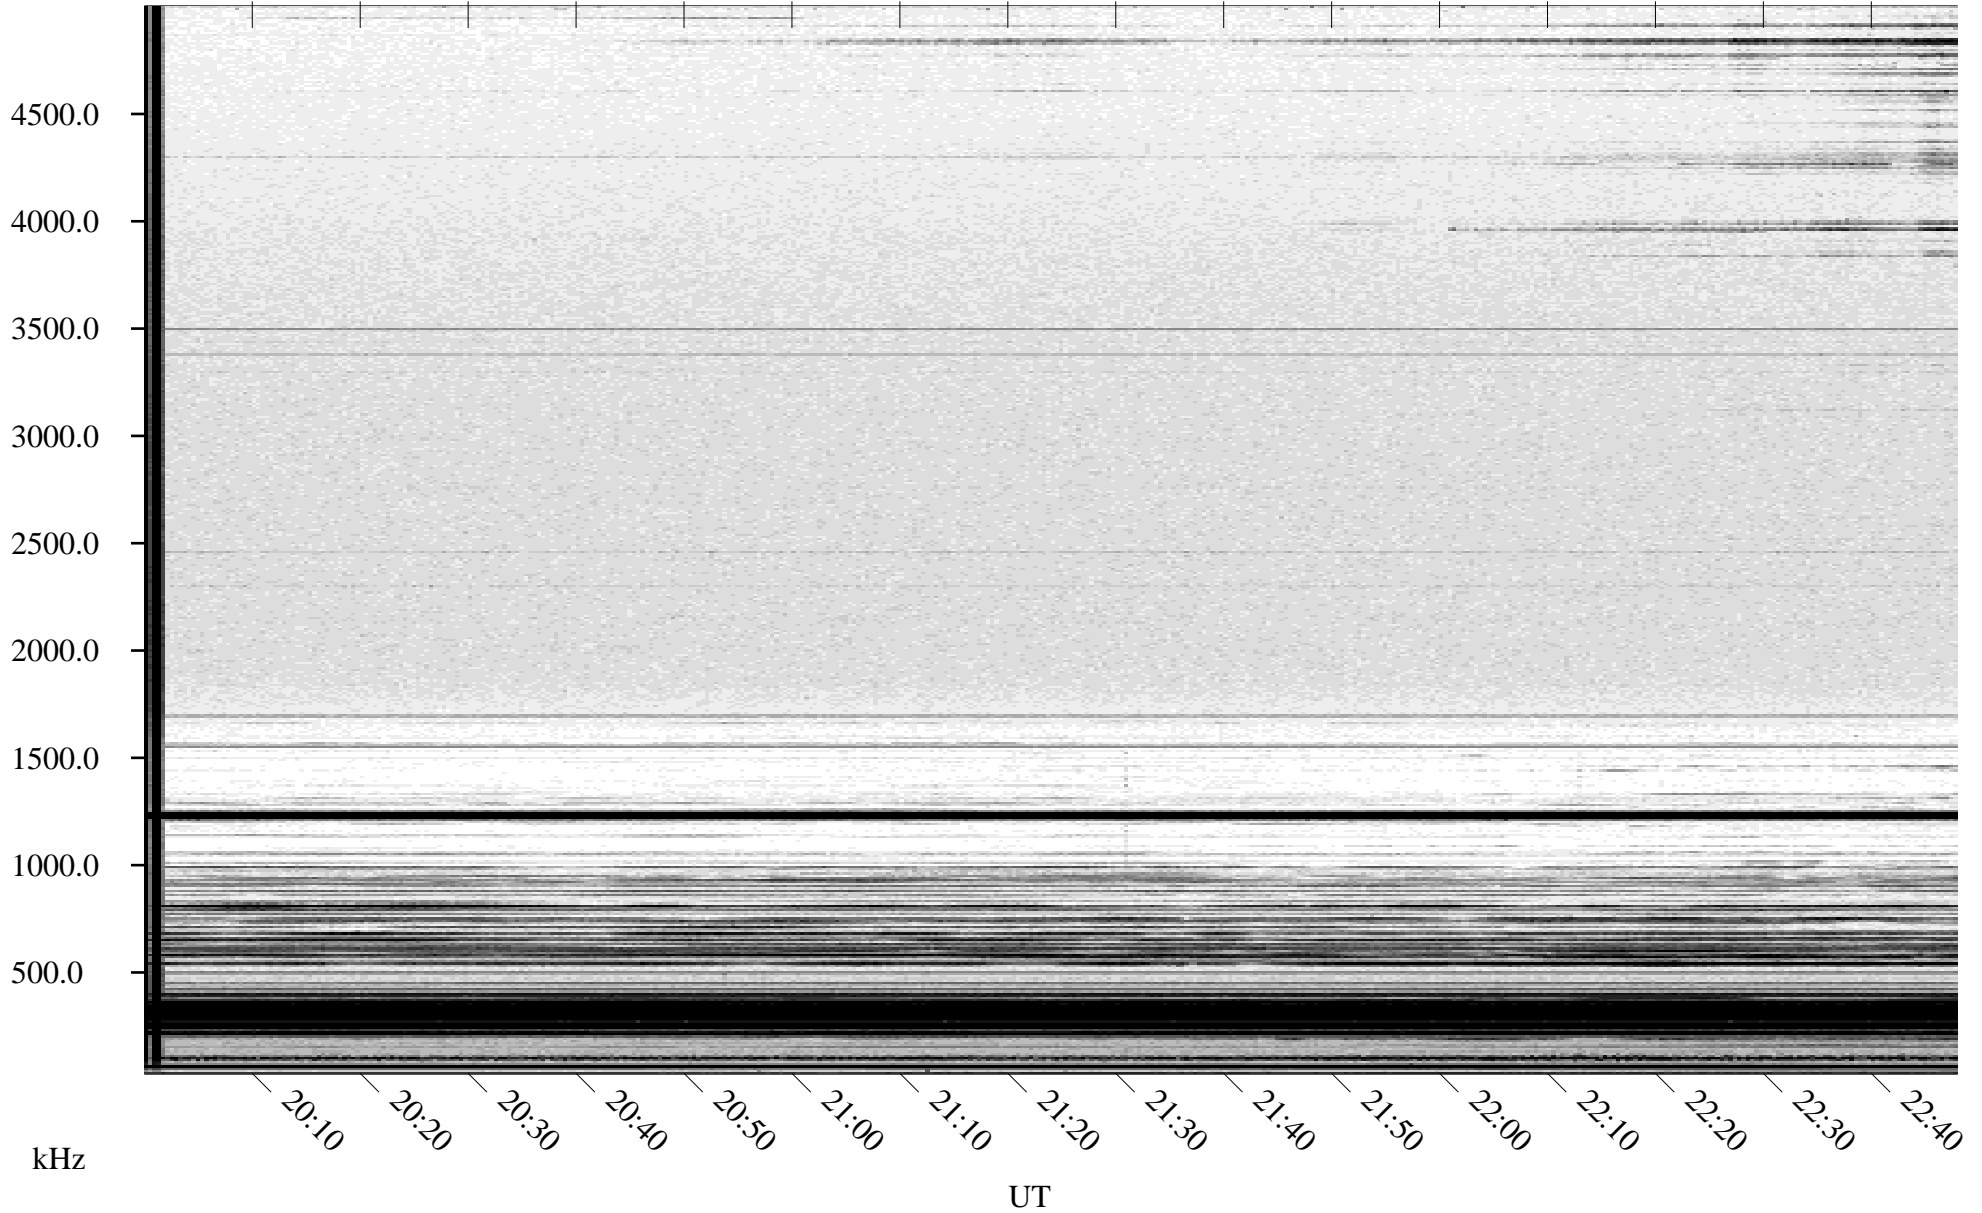

# 02/27/2004 Churchill, Manitoba

Linear Scale    Black = 161    White = 15

ch04058l.r00m max\_12

Page 1

# 02/27/2004 Churchill, Manitoba

Linear Scale    Black = 161    White = 15

ch04058l.r00m max\_12

Page 2

# 02/28/2004 Churchill, Manitoba

Linear Scale    Black = 161    White = 15

ch04058l.r00m max\_12

Page 3

# 02/28/2004 Churchill, Manitoba

Linear Scale    Black = 161    White = 15

ch04058l.r00m max\_12

Page 4