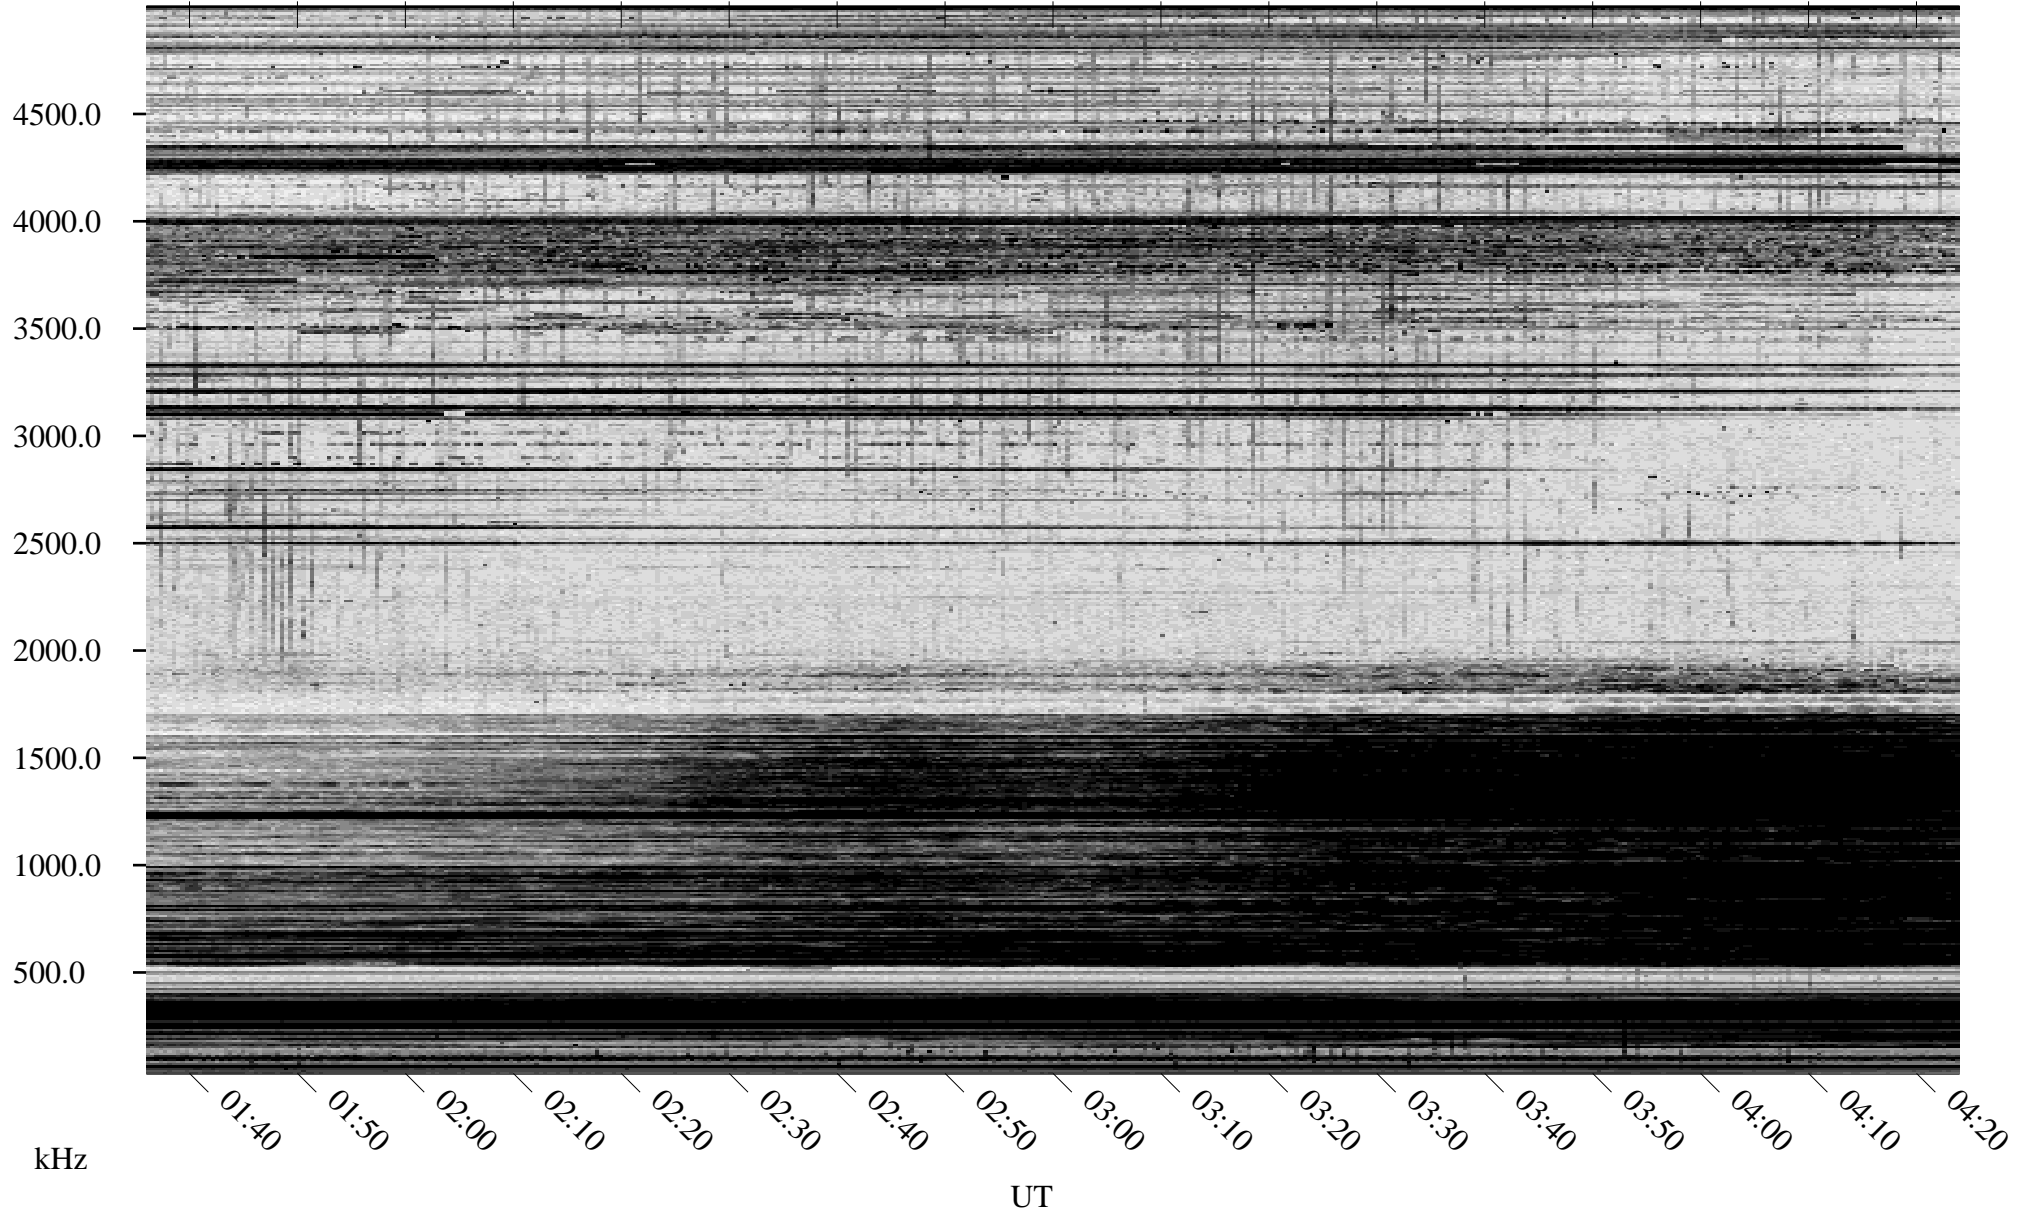

# 02/27/2004 Churchill, Manitoba

Linear Scale    Black = 161    White = 15

ch04058l.r00m max\_12

Page 1

# 02/27/2004 Churchill, Manitoba

Linear Scale    Black = 161    White = 15

ch04058l.r00m max\_12

Page 2

# 02/28/2004 Churchill, Manitoba

Linear Scale    Black = 161    White = 15

ch04058l.r00m max\_12

Page 3

# 02/28/2004 Churchill, Manitoba

Linear Scale    Black = 161    White = 15

ch04058l.r00m max\_12

Page 4