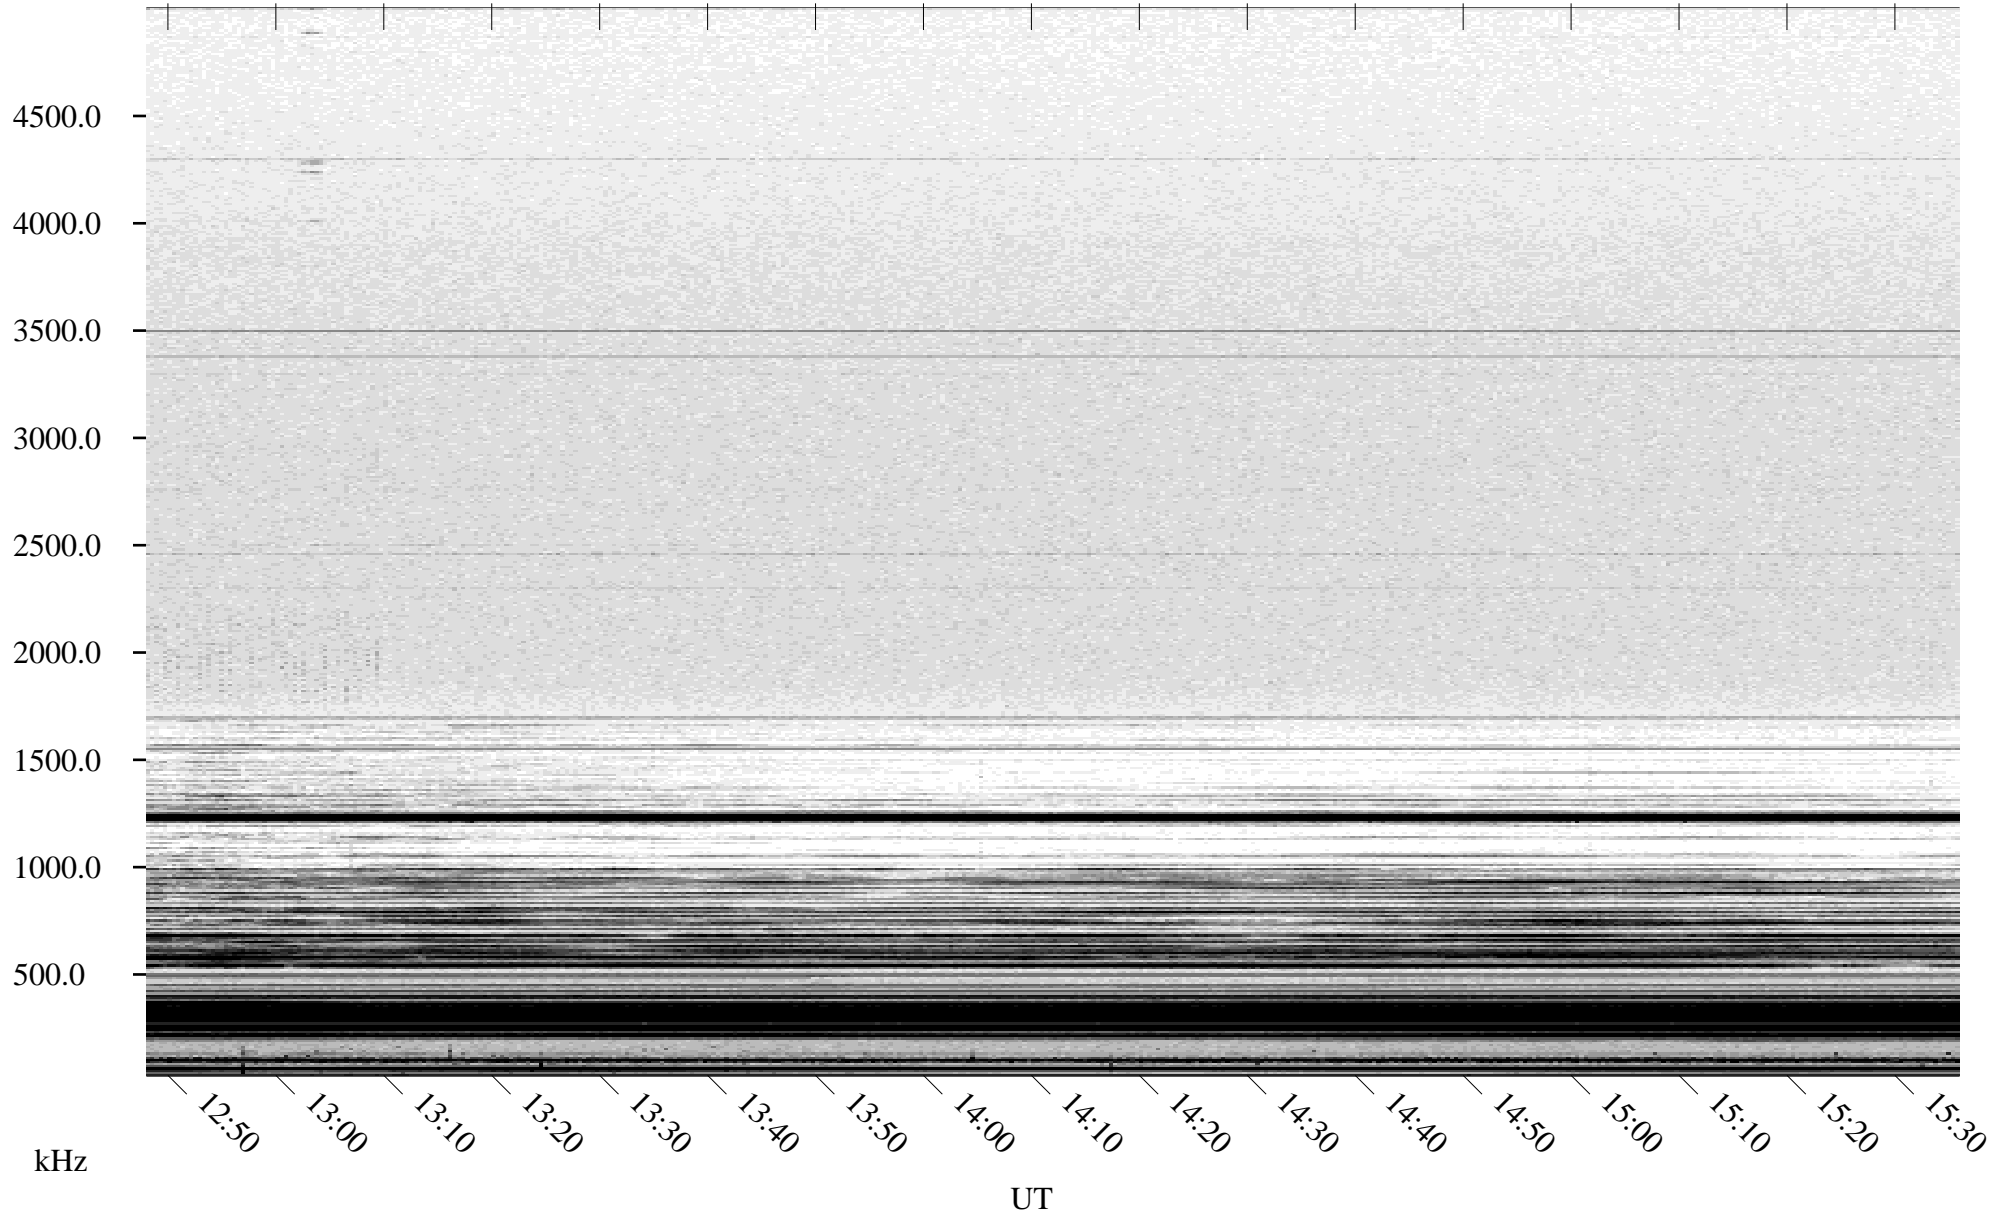

02/28/2004 Churchill, Manitoba

Linear Scale Black = 161 White = 15

ch04059l.r00m max_12

Page 1

02/28/2004 Churchill, Manitoba

Linear Scale Black = 161 White = 15

ch04059l.r00m max_12

Page 2

02/29/2004 Churchill, Manitoba

Linear Scale Black = 161 White = 15

ch04059l.r00m max_12

Page 3

02/29/2004 Churchill, Manitoba

Linear Scale Black = 161 White = 15

ch04059l.r00m max_12

Page 4

02/29/2004 Churchill, Manitoba

Linear Scale Black = 161 White = 15

ch04059l.r00m max_12

Page 5

02/29/2004 Churchill, Manitoba

Linear Scale Black = 161 White = 15

ch04059l.r00m max_12

Page 6

02/29/2004 Churchill, Manitoba

Linear Scale Black = 161 White = 15

ch04059l.r00m max_12

Page 7

02/29/2004 Churchill, Manitoba

Linear Scale Black = 161 White = 15

ch04059l.r00m max_12