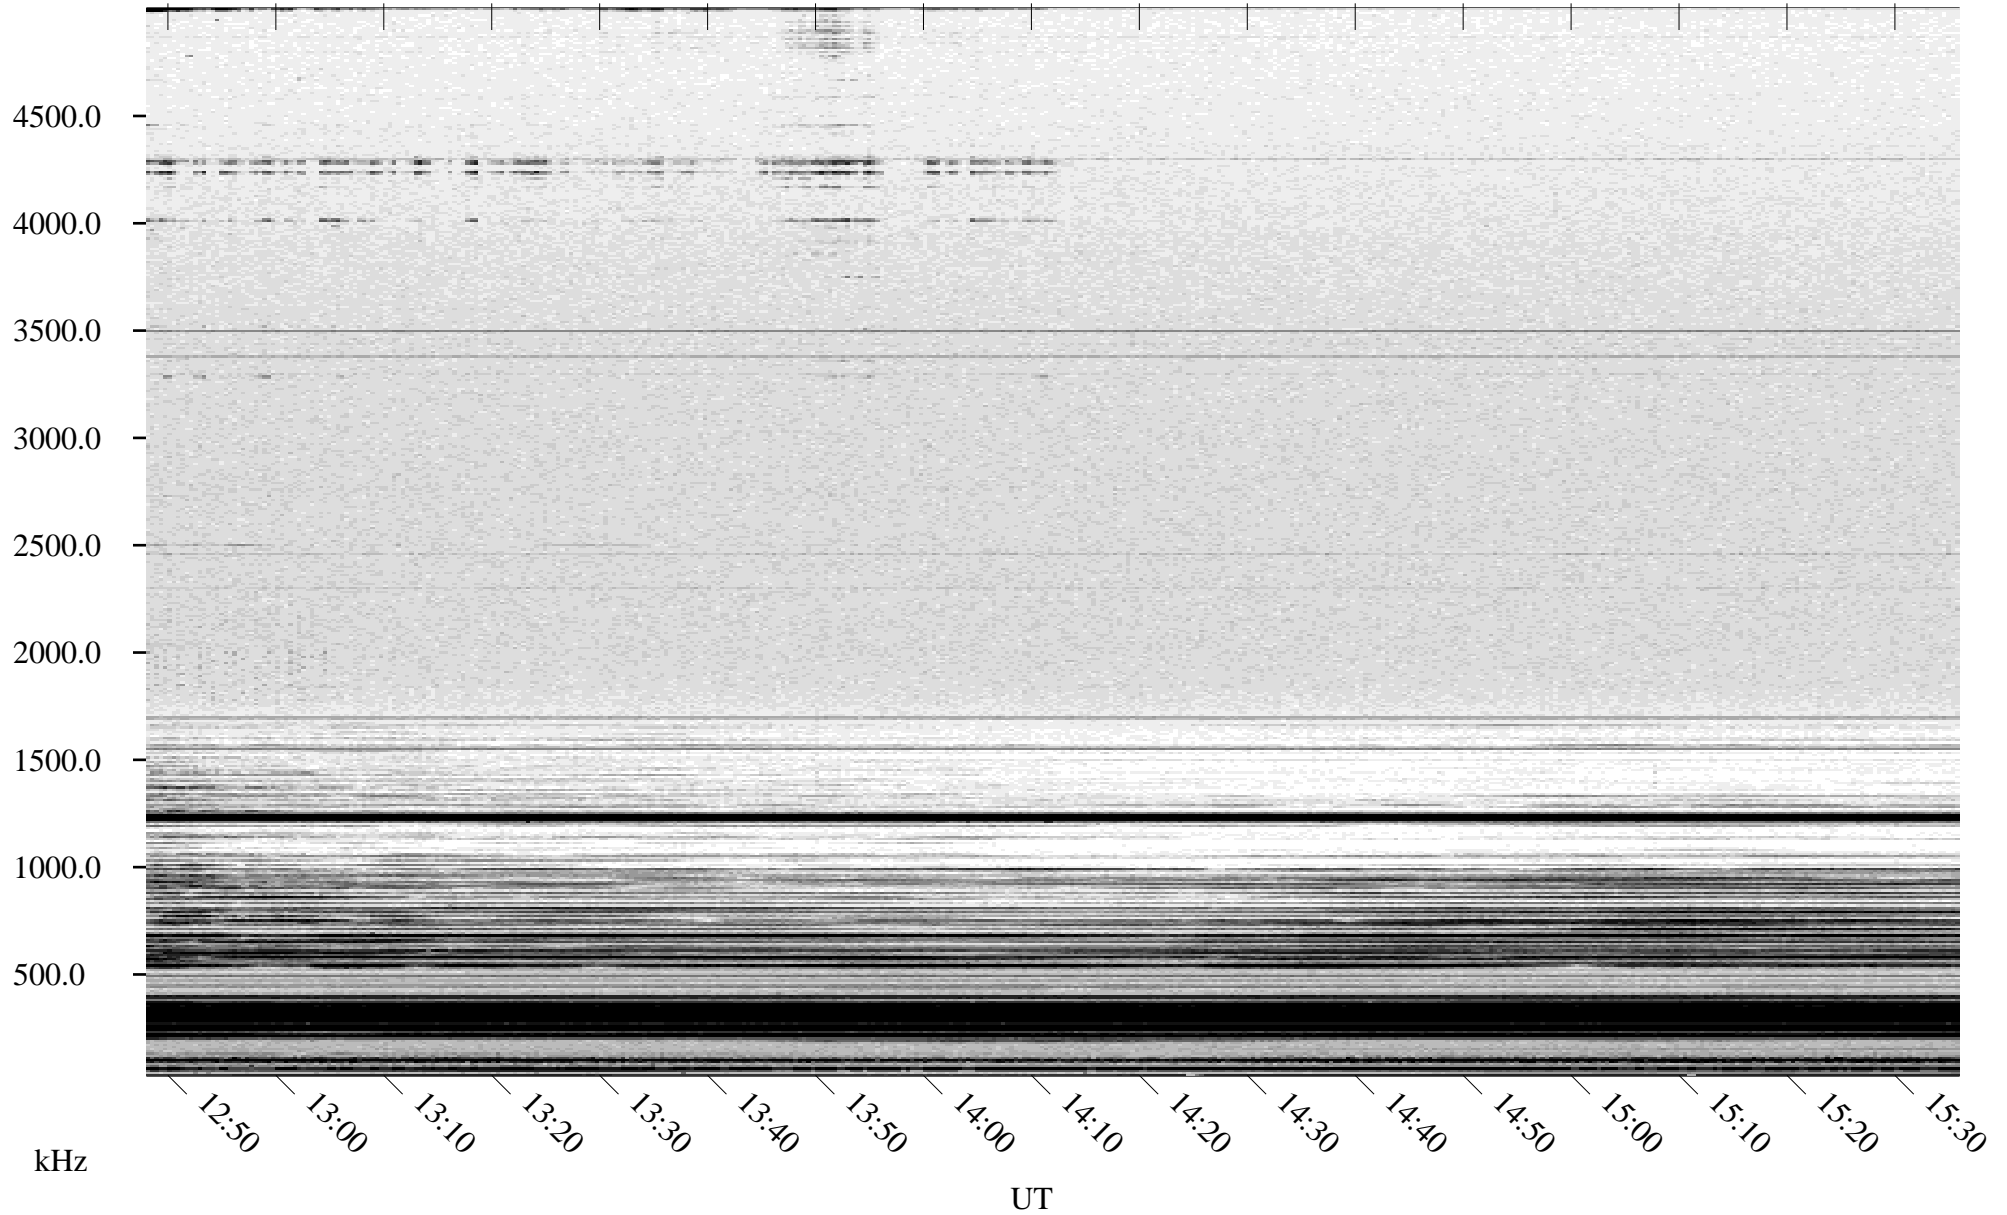

# 03/01/2004 Churchill, Manitoba

Linear Scale    Black = 161    White = 15

ch04060l.r00m max\_12

# 03/01/2004 Churchill, Manitoba

Linear Scale    Black = 161    White = 15

ch04060l.r00m max\_12

Page 6

# 03/01/2004 Churchill, Manitoba

Linear Scale    Black = 161    White = 15

ch04060l.r00m max\_12

Page 7