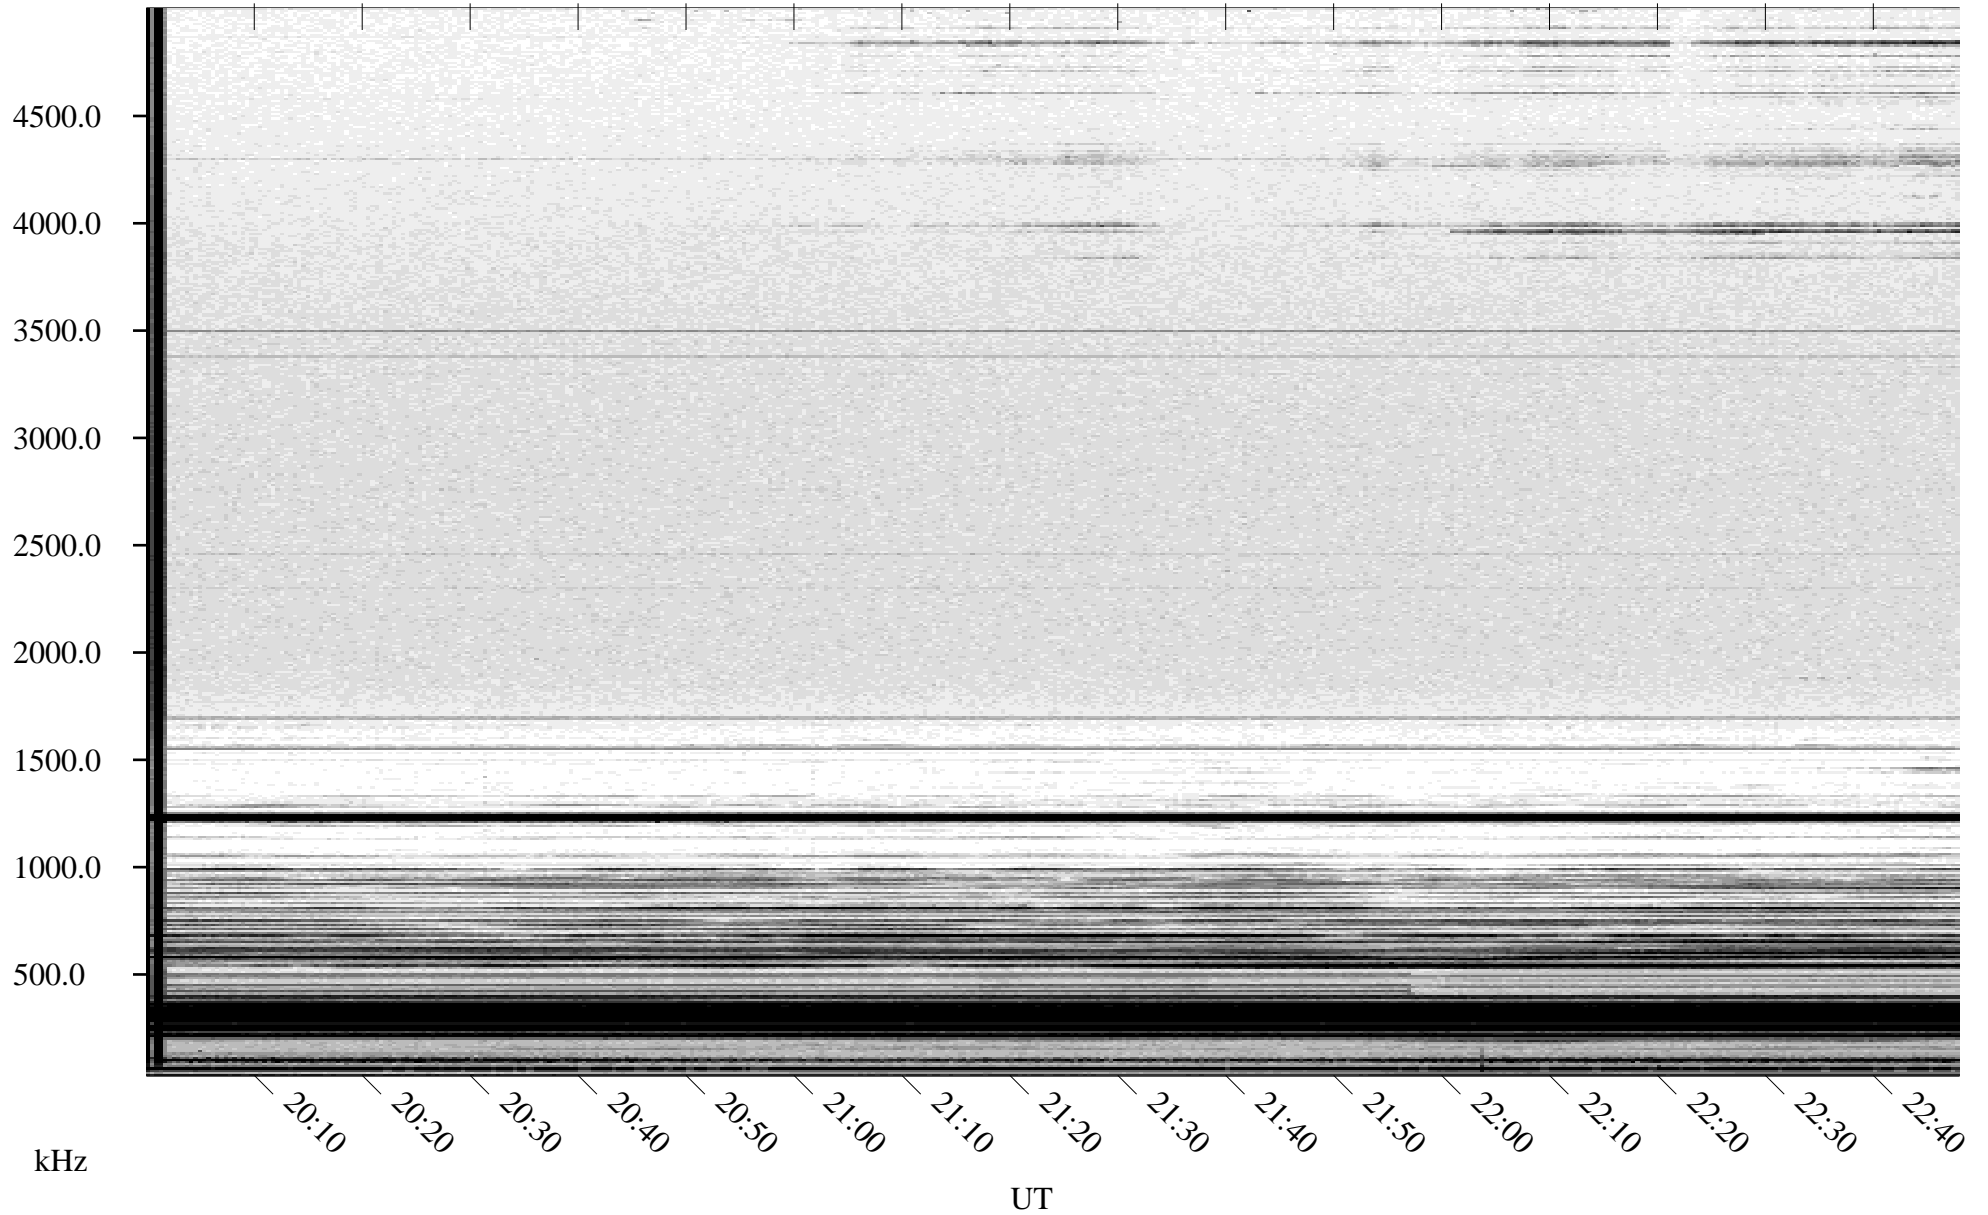

# 02/29/2004 Churchill, Manitoba

Linear Scale    Black = 161    White = 15

ch04060l.r00m max\_12

Page 1

# 02/29/2004 Churchill, Manitoba

Linear Scale    Black = 161    White = 15

ch04060l.r00m max\_12

Page 2

# 03/01/2004 Churchill, Manitoba

Linear Scale    Black = 161    White = 15

ch04060l.r00m max\_12

Page 3

# 03/01/2004 Churchill, Manitoba

Linear Scale    Black = 161    White = 15

ch04060l.r00m max\_12

Page 4