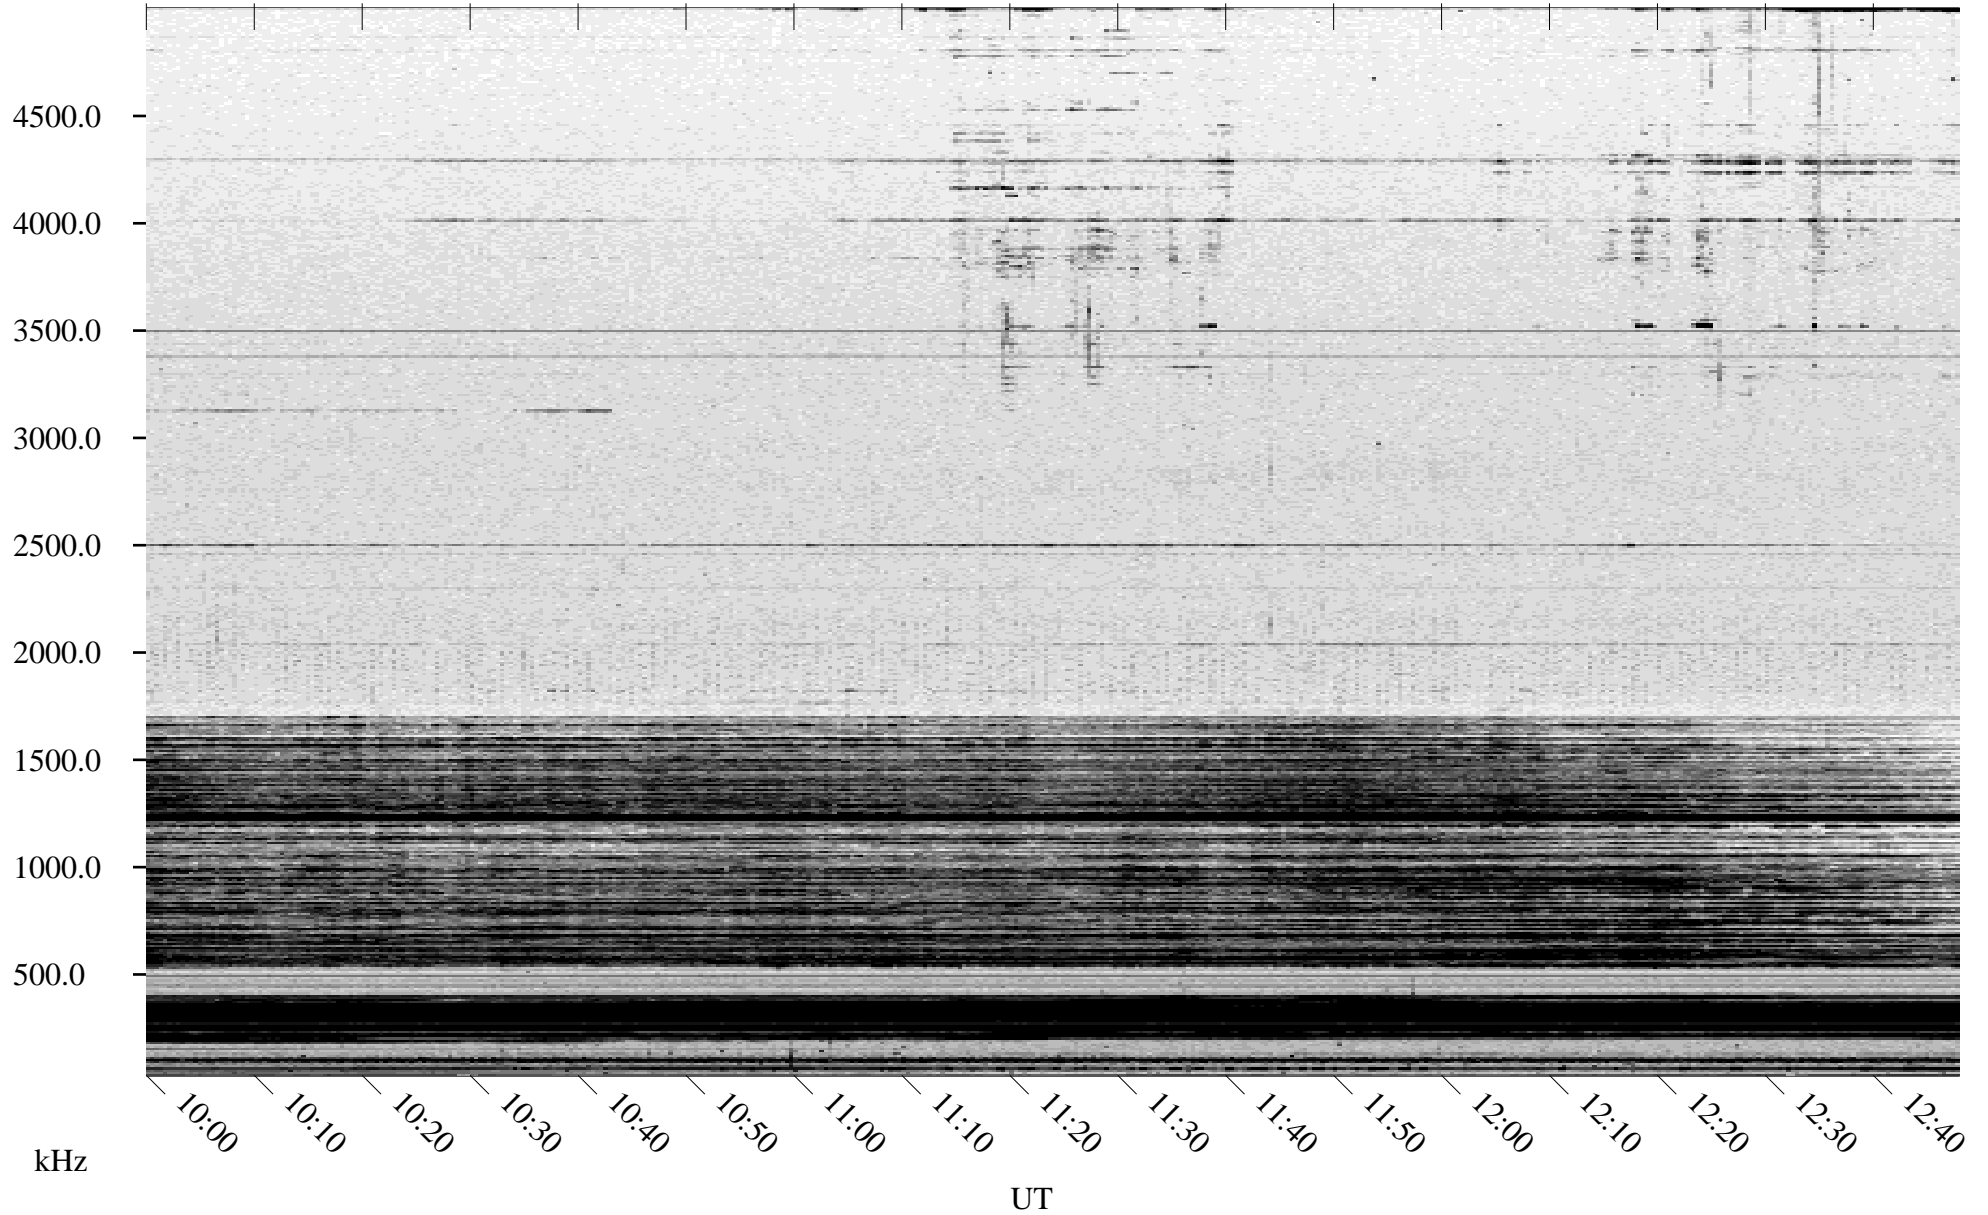

# 03/01/2004 Churchill, Manitoba

Linear Scale    Black = 161    White = 15

ch04060l.r00m max\_12

# 03/01/2004 Churchill, Manitoba

Linear Scale    Black = 161    White = 15

ch04060l.r00m max\_12

Page 6