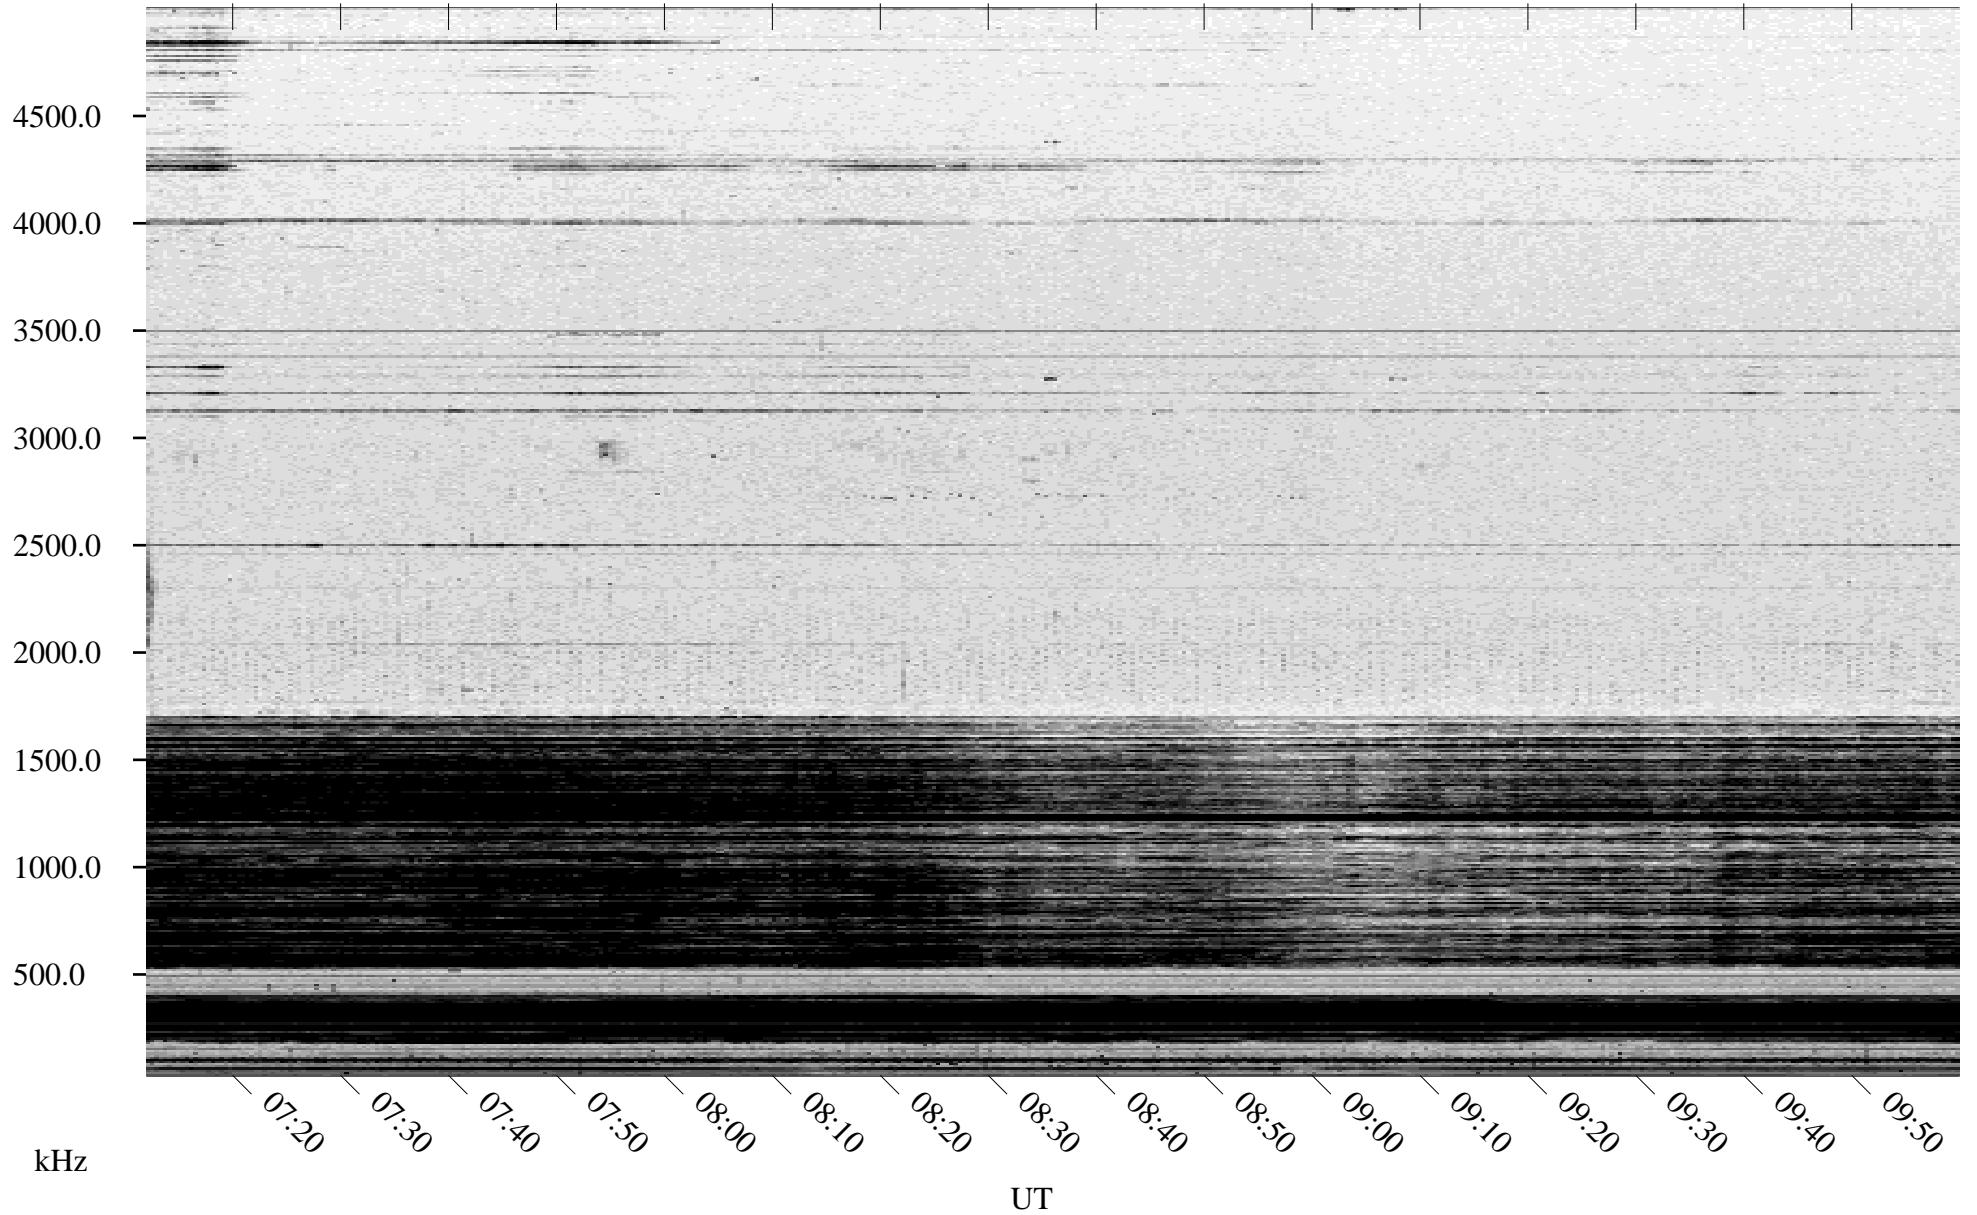

# 02/29/2004 Churchill, Manitoba

Linear Scale    Black = 161    White = 15

ch04060l.r00m max\_12

Page 1

# 03/01/2004 Churchill, Manitoba

Linear Scale    Black = 161    White = 15

ch04060l.r00m max\_12

Page 4

# 03/01/2004 Churchill, Manitoba

Linear Scale    Black = 161    White = 15

ch04060l.r00m max\_12