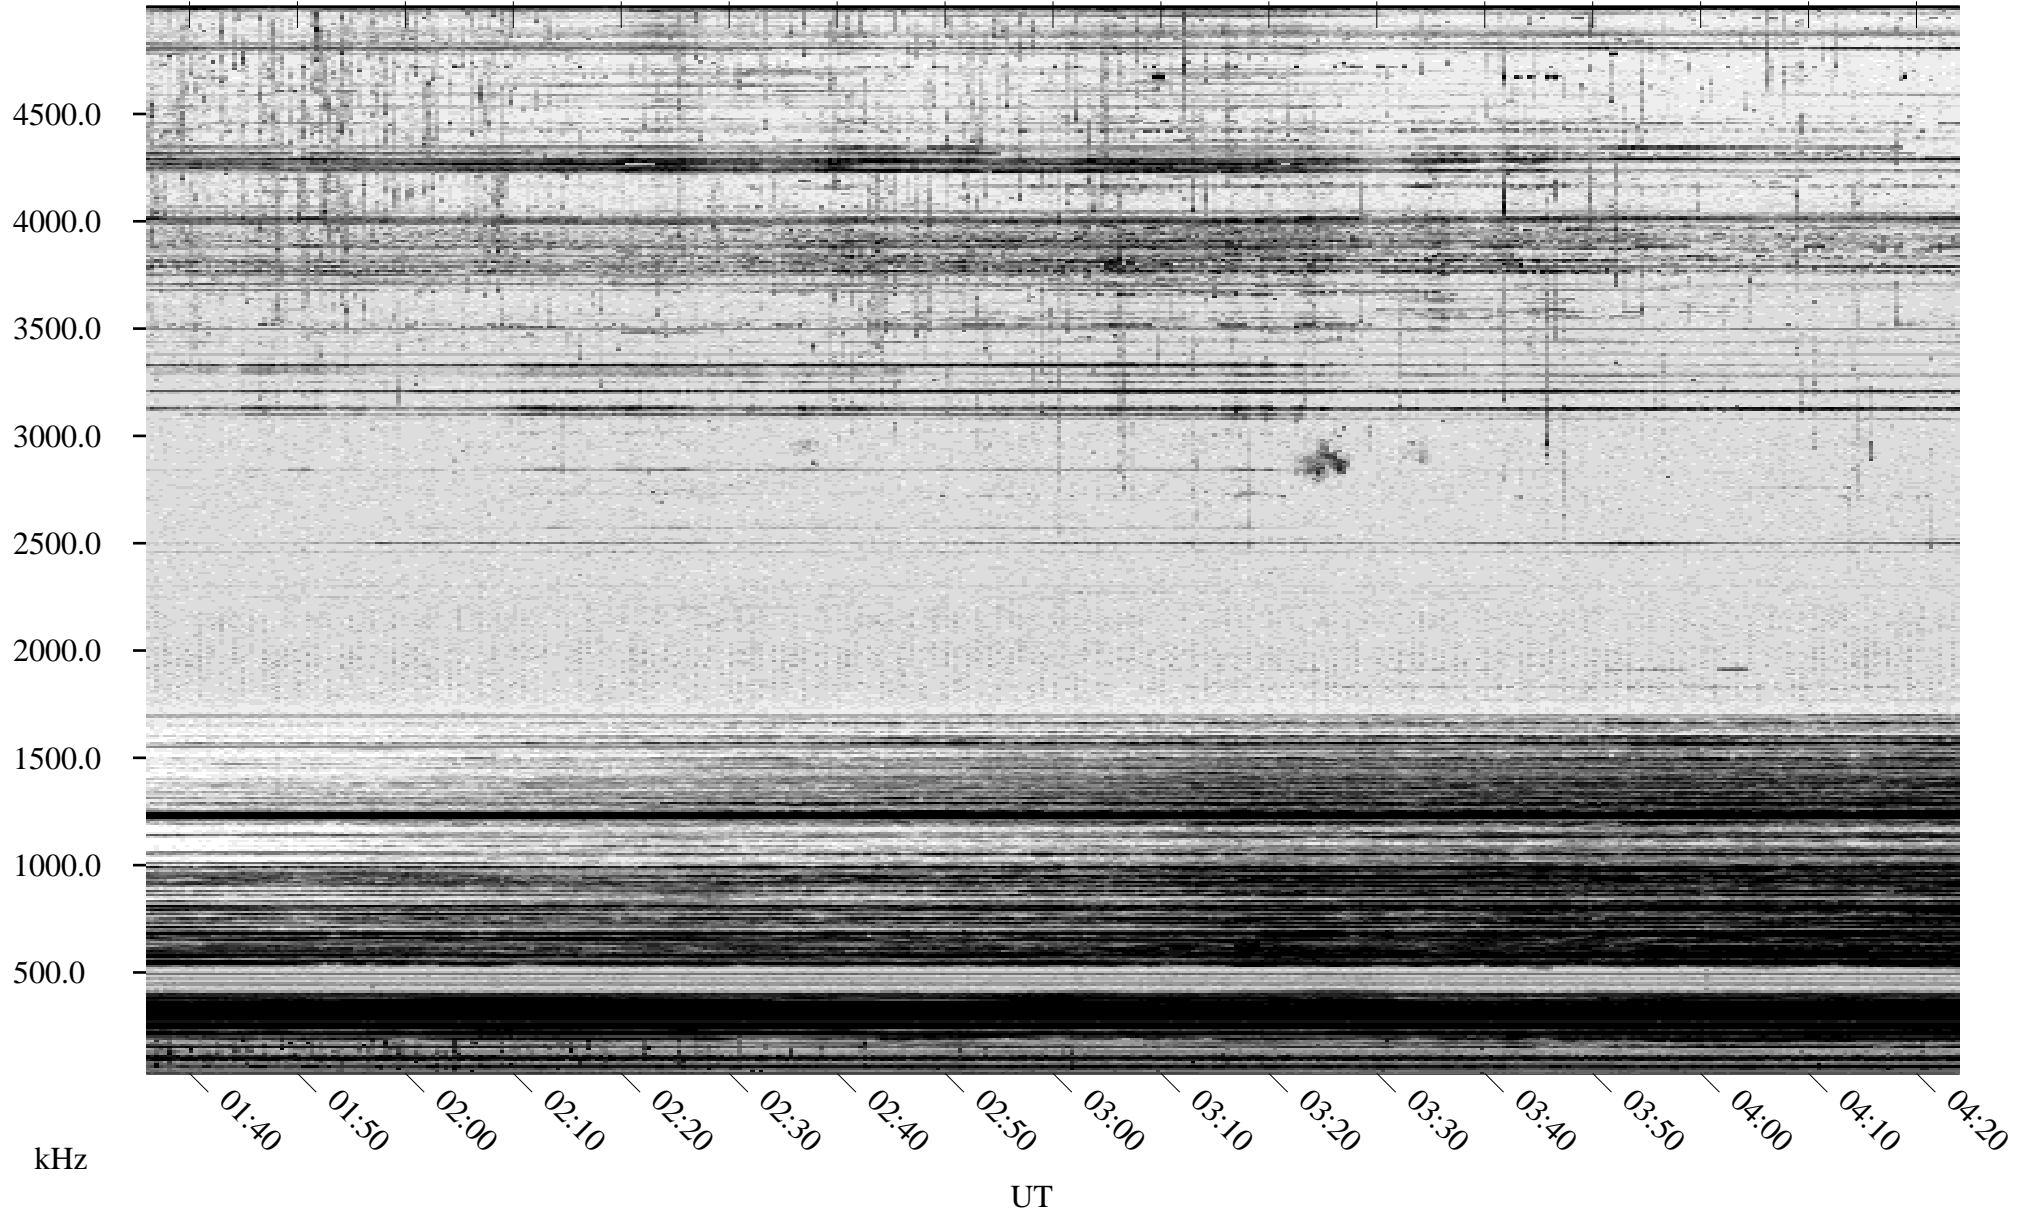

# 02/29/2004 Churchill, Manitoba

Linear Scale    Black = 161    White = 15

ch04060l.r00m max\_12

Page 1

# 02/29/2004 Churchill, Manitoba

Linear Scale    Black = 161    White = 15

ch04060l.r00m max\_12

Page 2

# 03/01/2004 Churchill, Manitoba

Linear Scale    Black = 161    White = 15

ch04060l.r00m max\_12

Page 3

# 03/01/2004 Churchill, Manitoba

Linear Scale    Black = 161    White = 15

ch04060l.r00m max\_12