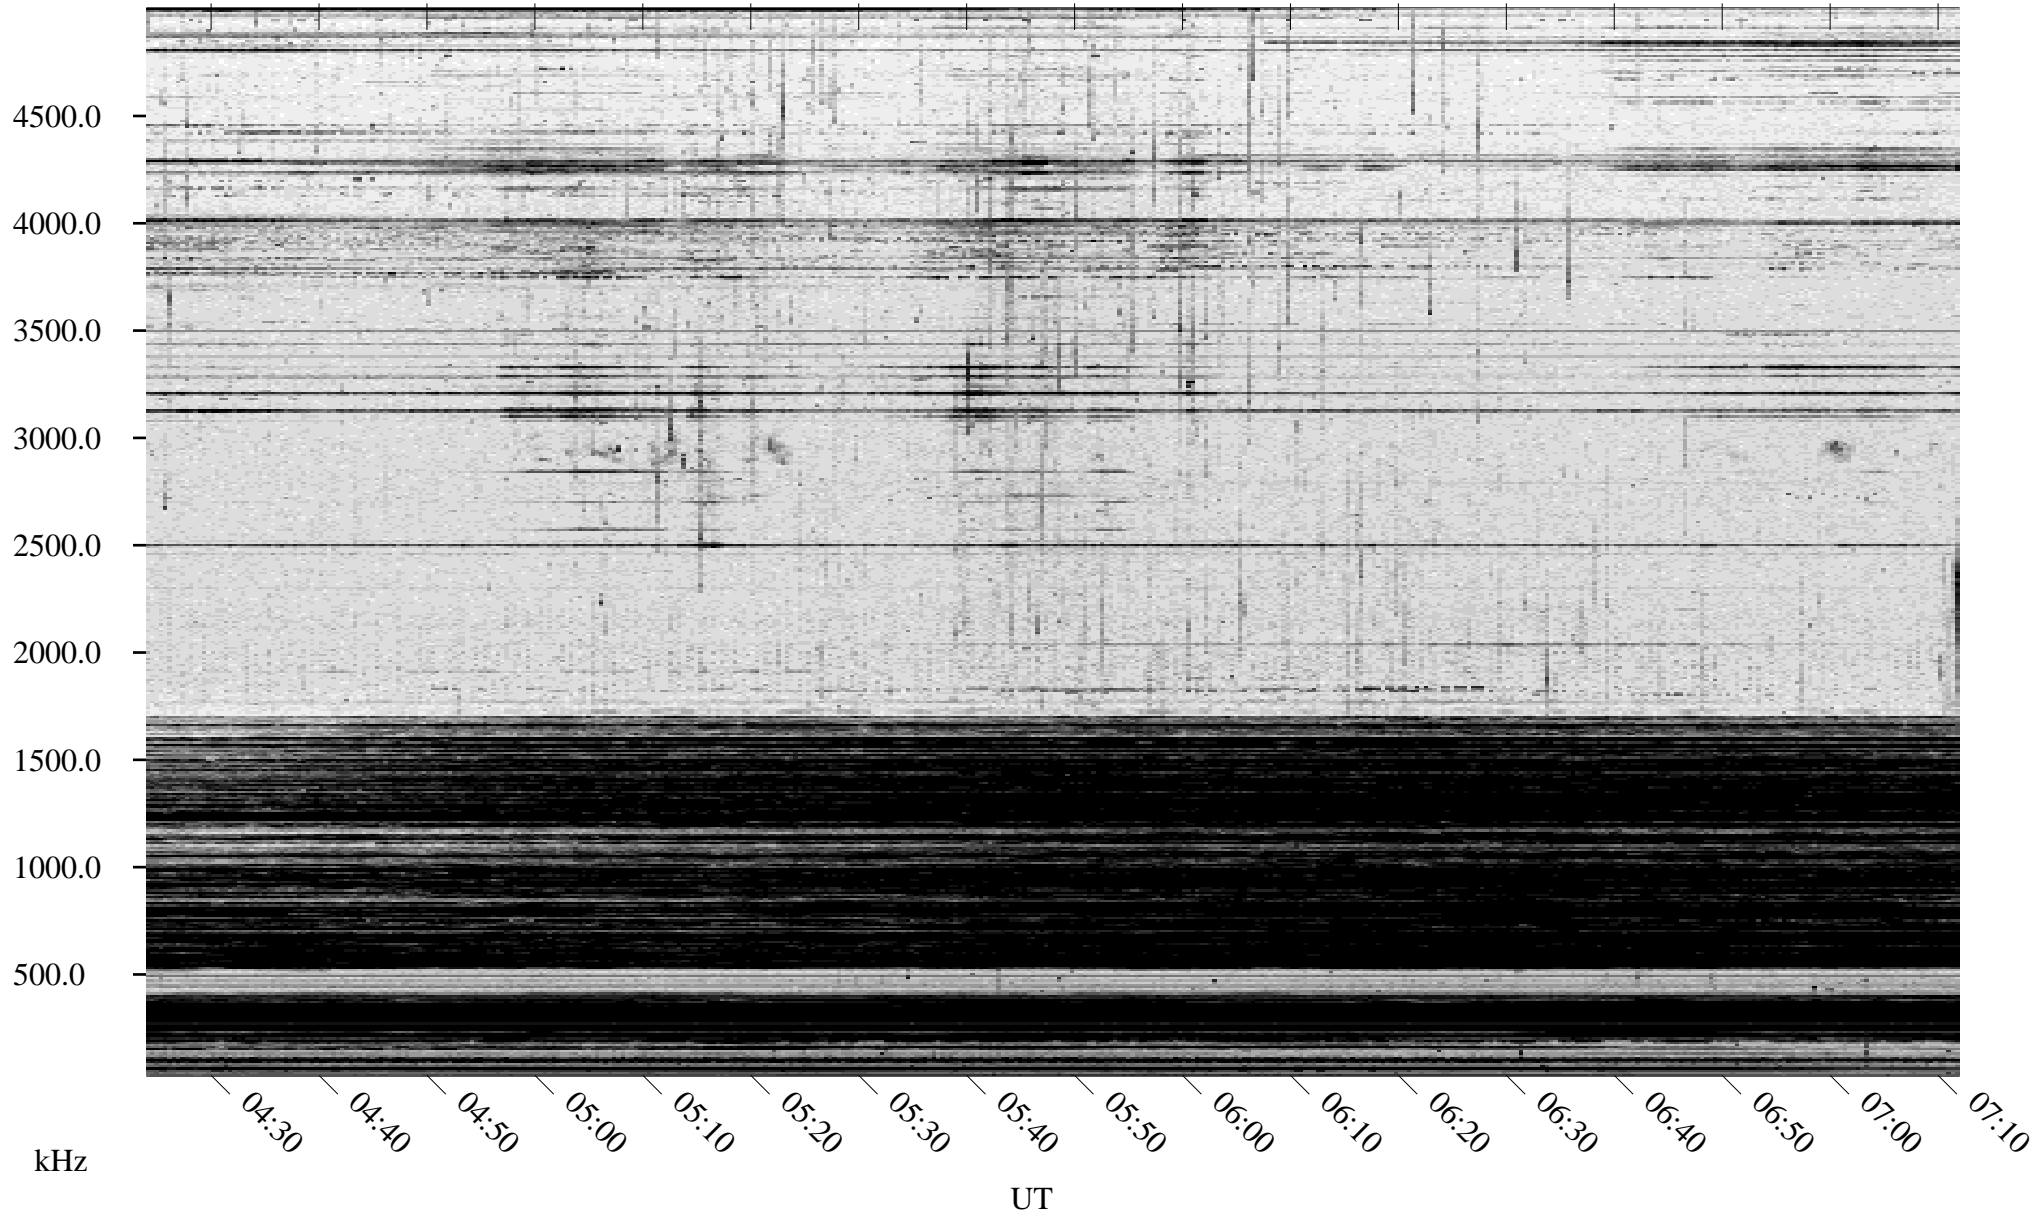

# 02/29/2004 Churchill, Manitoba

Linear Scale    Black = 161    White = 15

ch04060l.r00m max\_12

Page 1

# 02/29/2004 Churchill, Manitoba

Linear Scale    Black = 161    White = 15

ch04060l.r00m max\_12

Page 2

# 03/01/2004 Churchill, Manitoba

Linear Scale    Black = 161    White = 15

ch04060l.r00m max\_12

Page 3

# 03/01/2004 Churchill, Manitoba

Linear Scale    Black = 161    White = 15

ch04060l.r00m max\_12