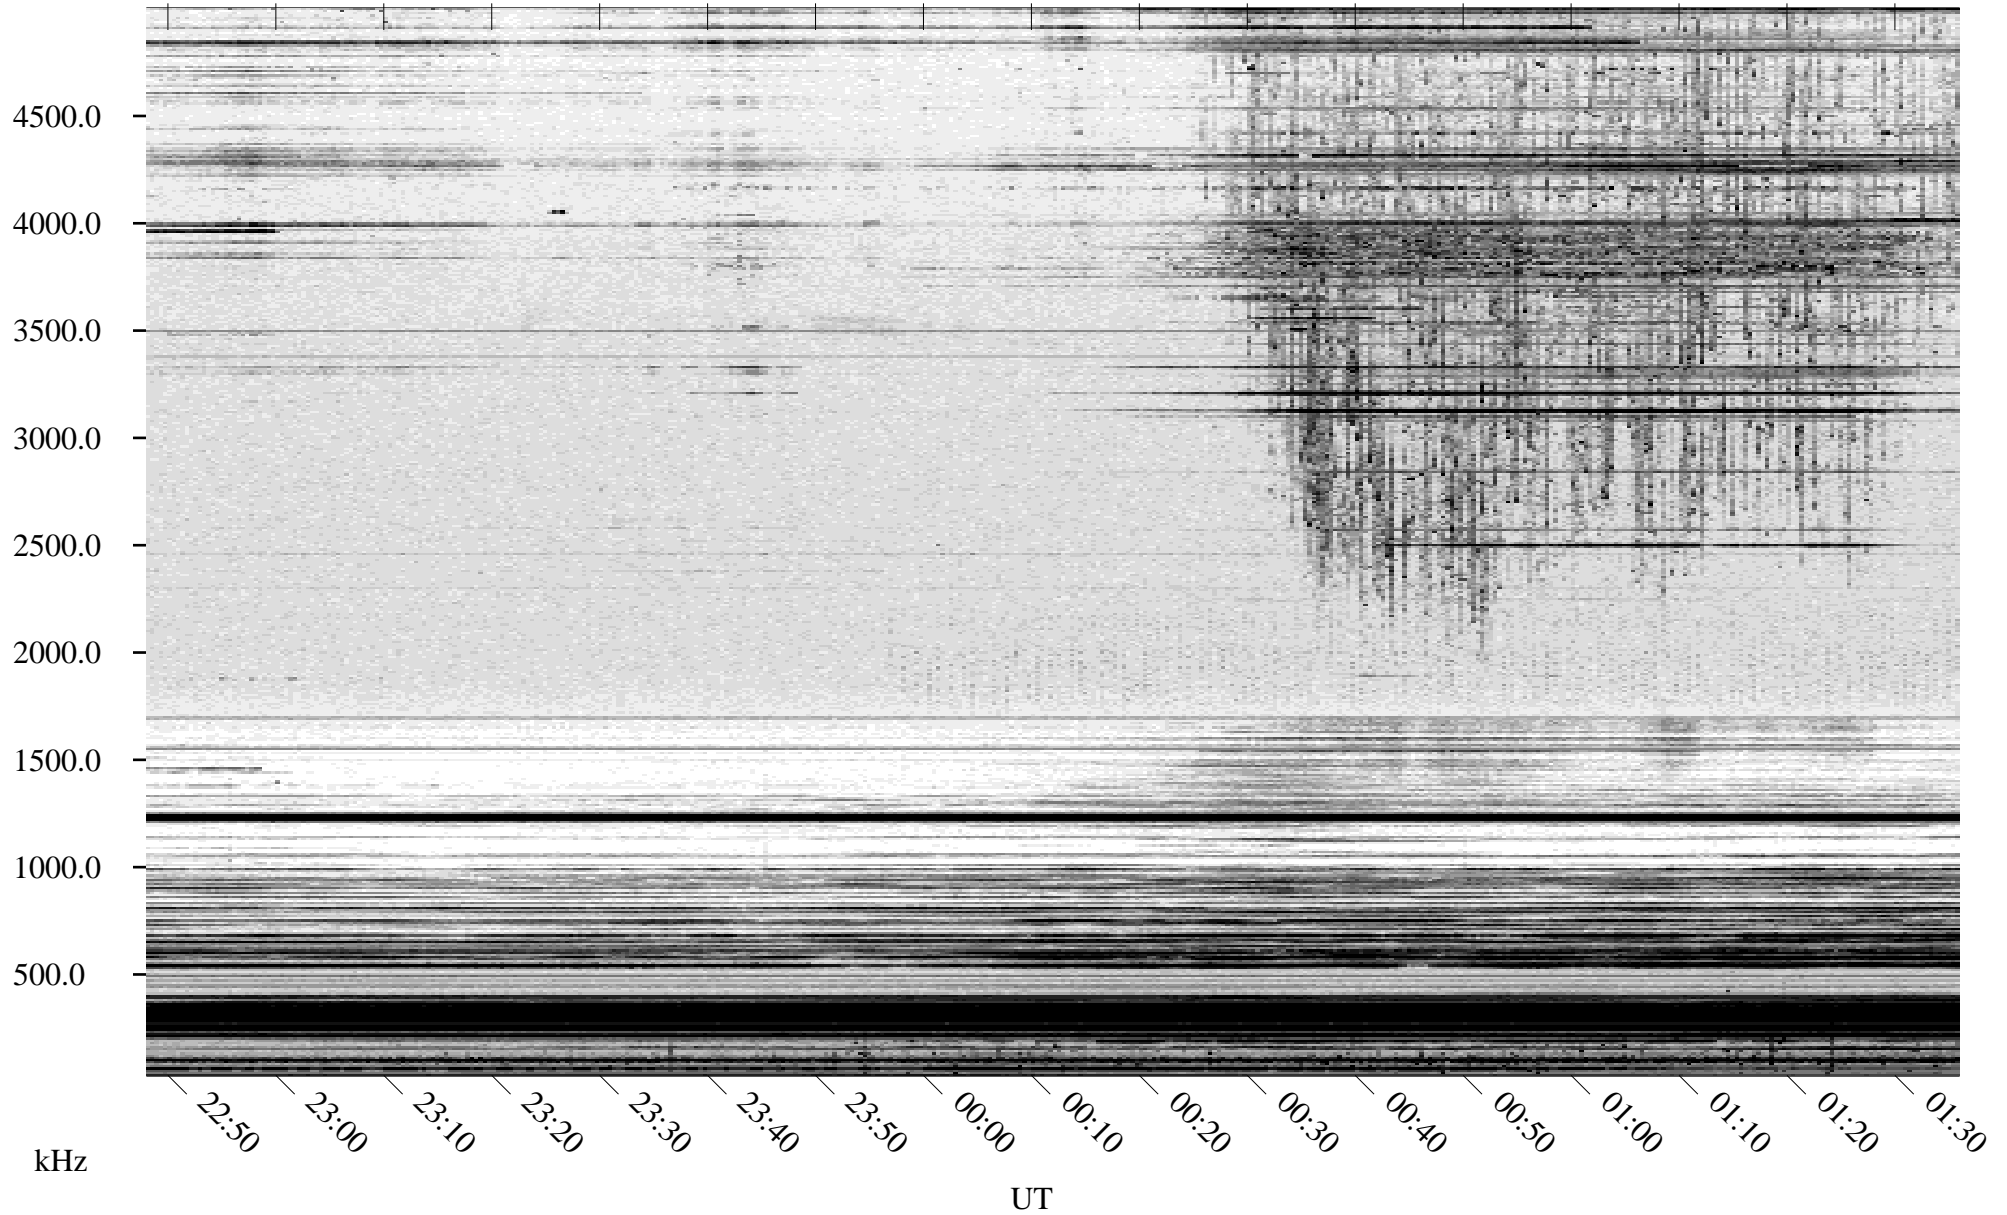

# 02/29/2004 Churchill, Manitoba

Linear Scale    Black = 161    White = 15

ch04060l.r00m max\_12

Page 1

# 02/29/2004 Churchill, Manitoba

Linear Scale    Black = 161    White = 15

ch04060l.r00m max\_12

Page 2

# 03/01/2004 Churchill, Manitoba

Linear Scale    Black = 161    White = 15

ch04060l.r00m max\_12

Page 3

# 03/01/2004 Churchill, Manitoba

Linear Scale    Black = 161    White = 15

ch04060l.r00m max\_12