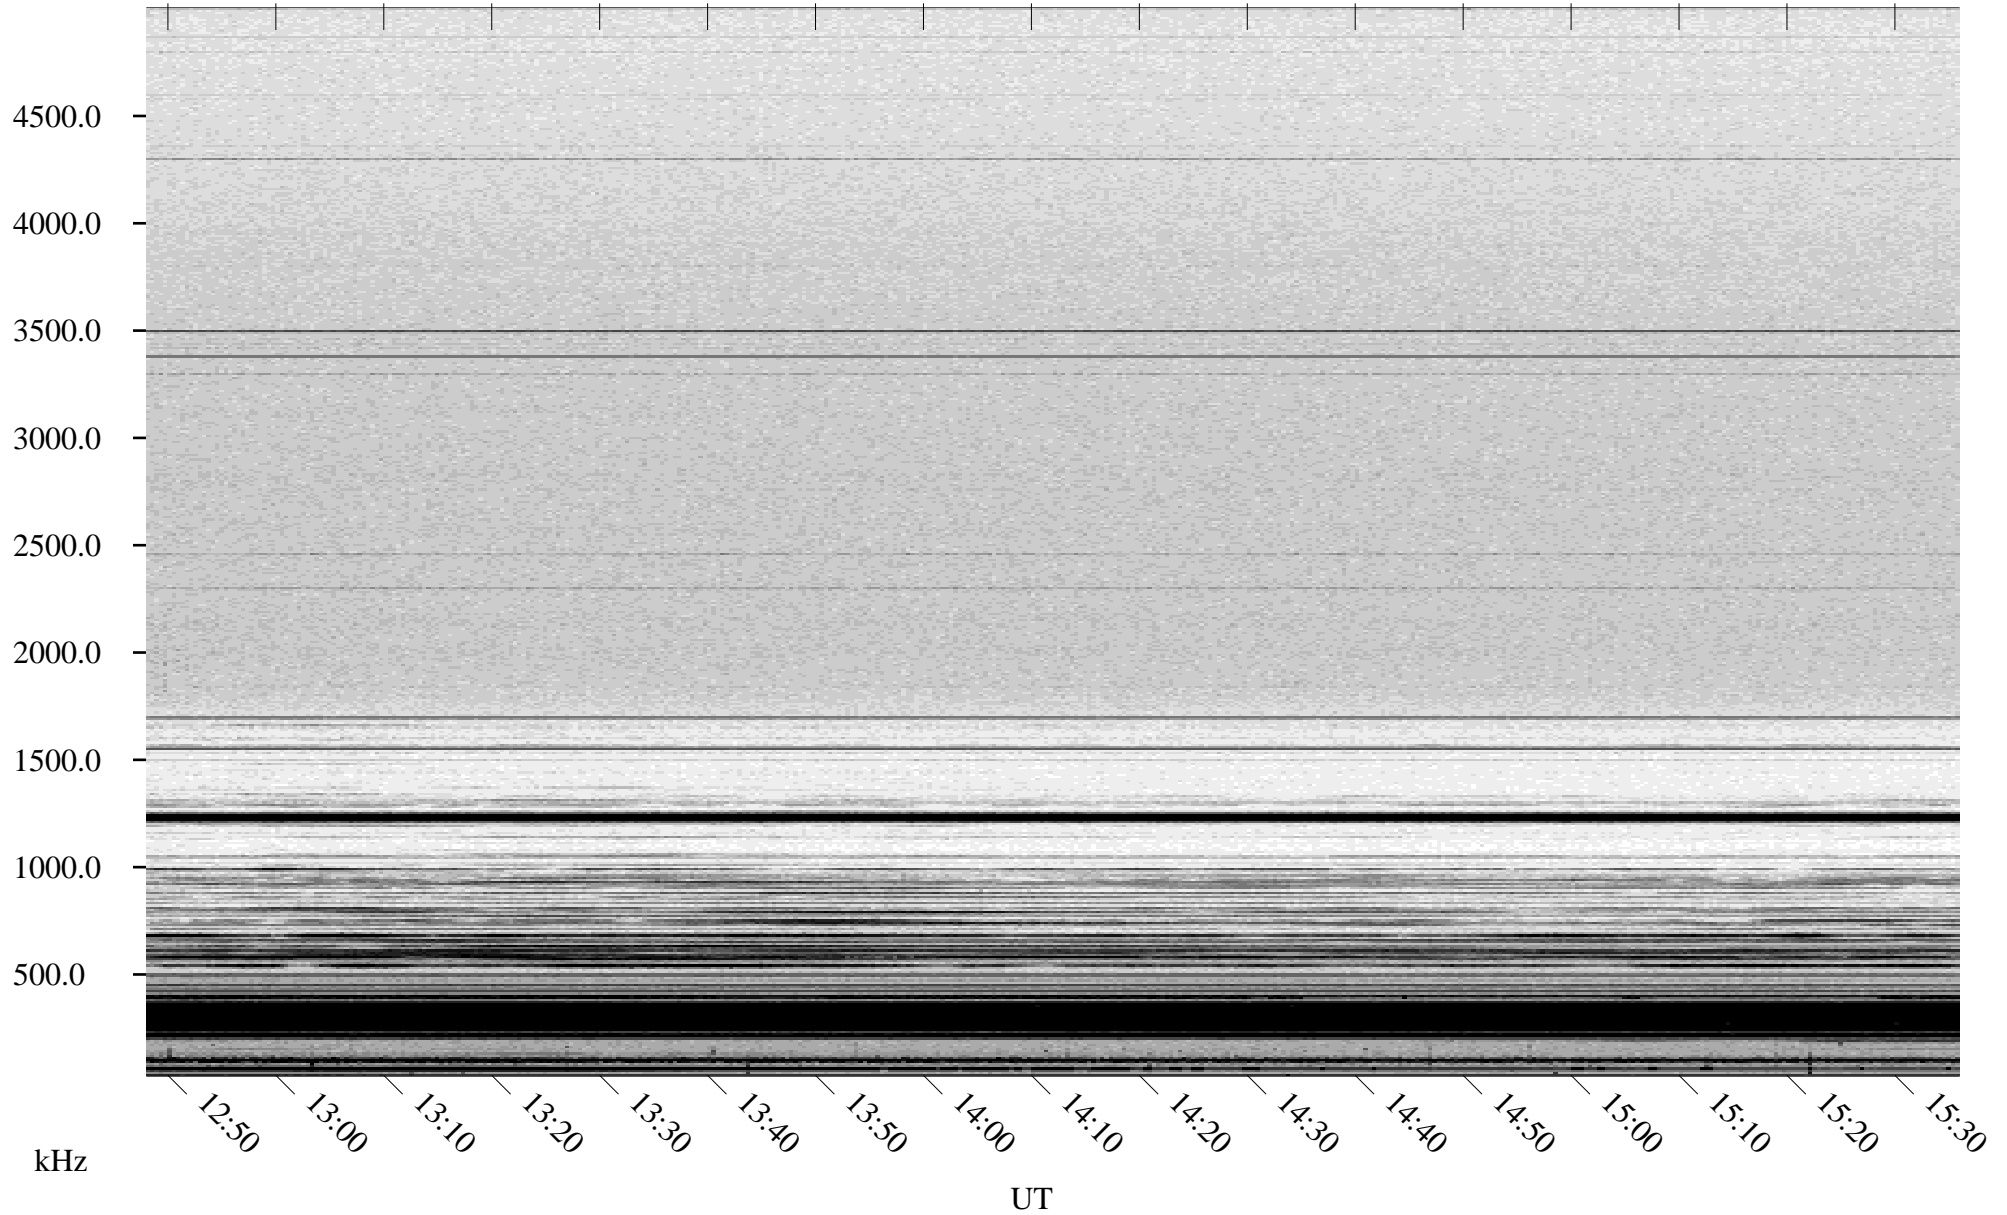

03/02/2004 Churchill, Manitoba

Linear Scale Black = 161 White = 15

ch04062l.r05m max_12

Page 1

03/02/2004 Churchill, Manitoba

Linear Scale Black = 161 White = 15

ch04062l.r05m max_12

Page 2

03/03/2004 Churchill, Manitoba

Linear Scale Black = 161 White = 15

ch04062l.r05m max_12

Page 3

03/03/2004 Churchill, Manitoba

Linear Scale Black = 161 White = 15

ch04062l.r05m max_12

Page 4

03/03/2004 Churchill, Manitoba

Linear Scale Black = 161 White = 15

ch04062l.r05m max_12

Page 5

03/03/2004 Churchill, Manitoba

Linear Scale Black = 161 White = 15

ch04062l.r05m max_12

Page 6

03/03/2004 Churchill, Manitoba

Linear Scale Black = 161 White = 15

ch04062l.r05m max_12

Page 7

03/03/2004 Churchill, Manitoba

Linear Scale Black = 161 White = 15

ch04062l.r05m max_12