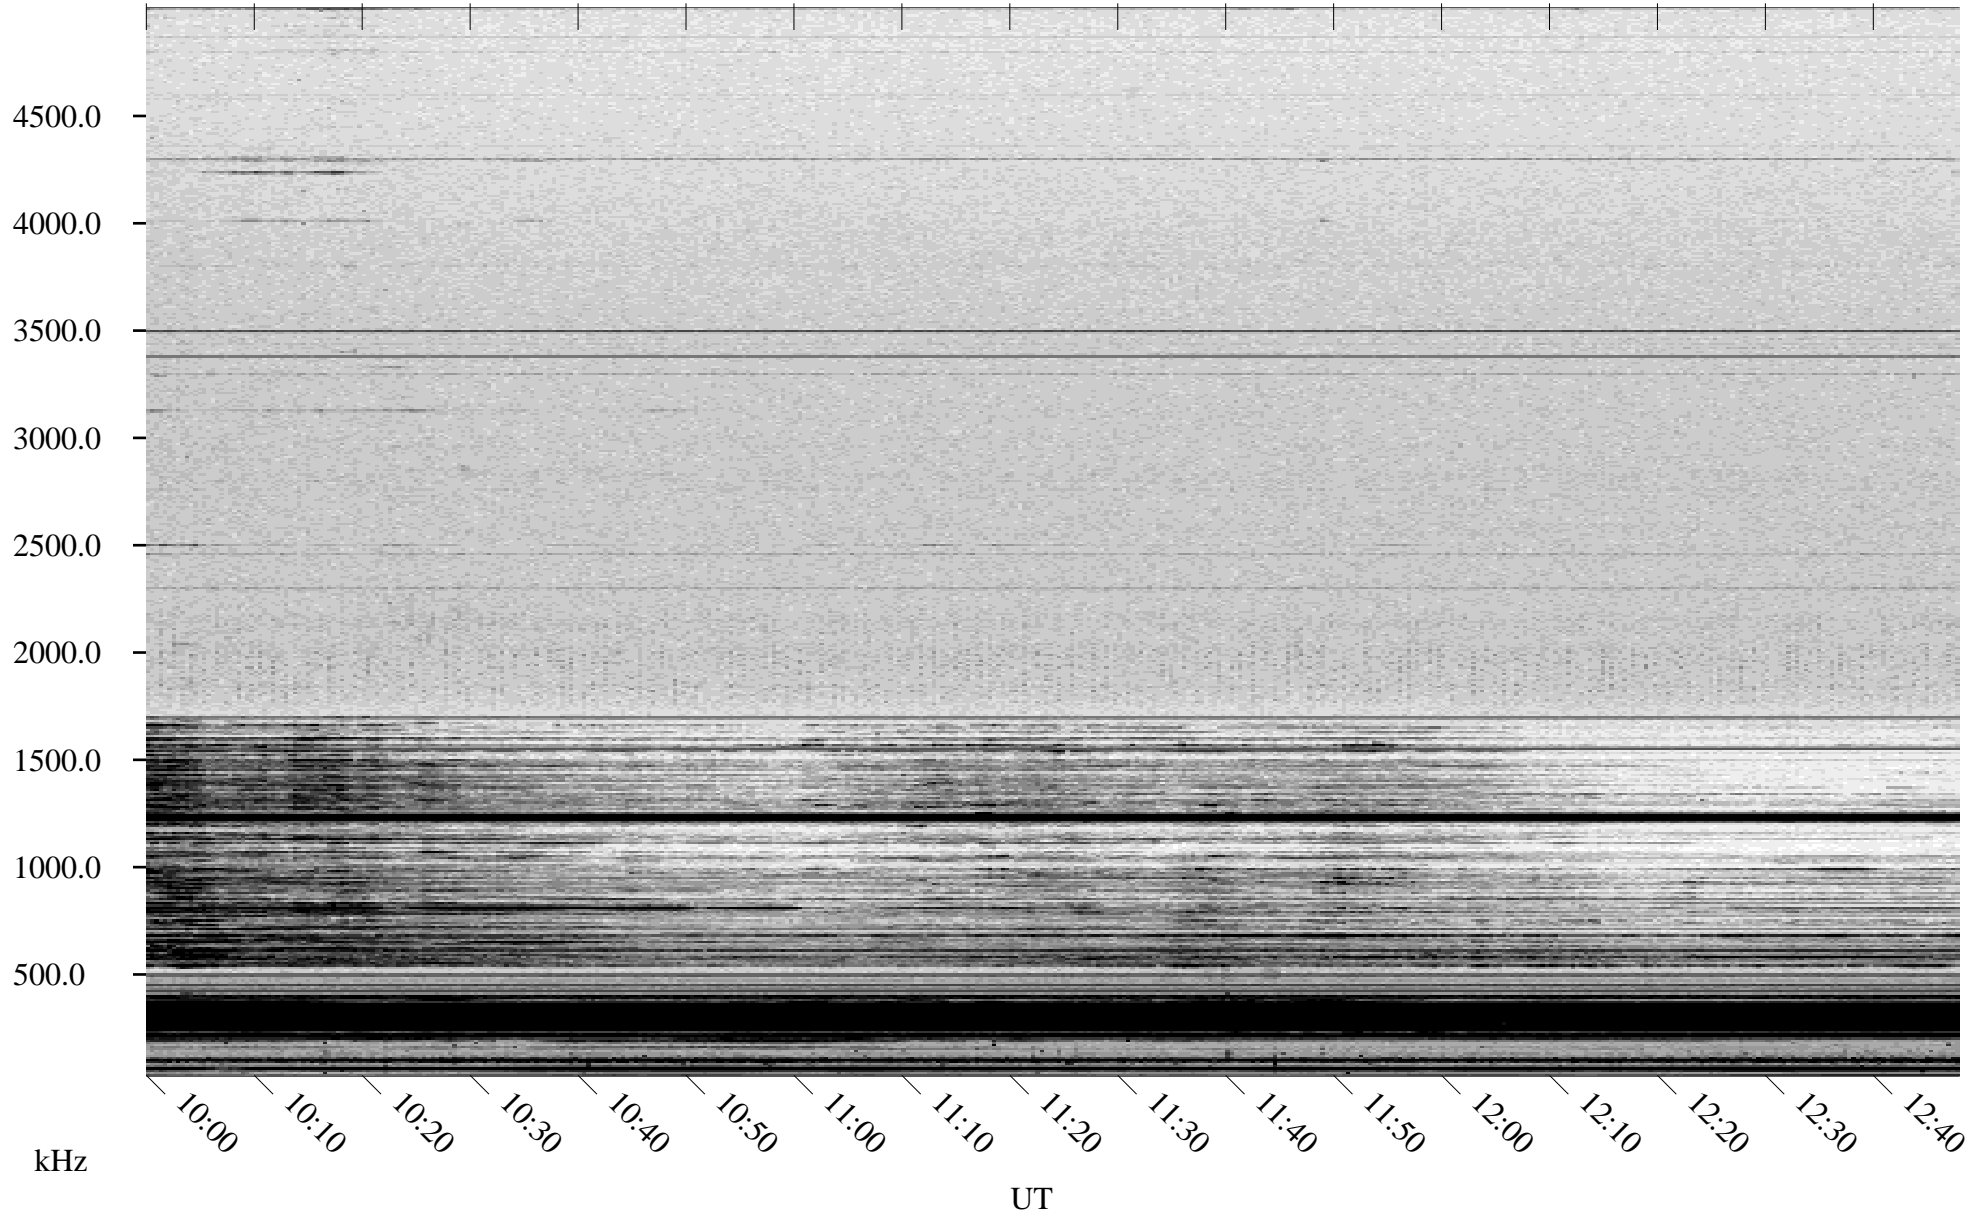

03/02/2004 Churchill, Manitoba

Linear Scale Black = 161 White = 15

ch04062l.r05m max_12

Page 1

03/02/2004 Churchill, Manitoba

Linear Scale Black = 161 White = 15

ch04062l.r05m max_12

Page 2

03/03/2004 Churchill, Manitoba

Linear Scale Black = 161 White = 15

ch04062l.r05m max_12

Page 3

03/03/2004 Churchill, Manitoba

Linear Scale Black = 161 White = 15

ch04062l.r05m max_12

Page 4

03/03/2004 Churchill, Manitoba

Linear Scale Black = 161 White = 15

ch04062l.r05m max_12

Page 5

03/03/2004 Churchill, Manitoba

Linear Scale Black = 161 White = 15

ch04062l.r05m max_12

Page 6

03/03/2004 Churchill, Manitoba

Linear Scale Black = 161 White = 15

ch04062l.r05m max_12

Page 7

03/03/2004 Churchill, Manitoba

Linear Scale Black = 161 White = 15

ch04062l.r05m max_12