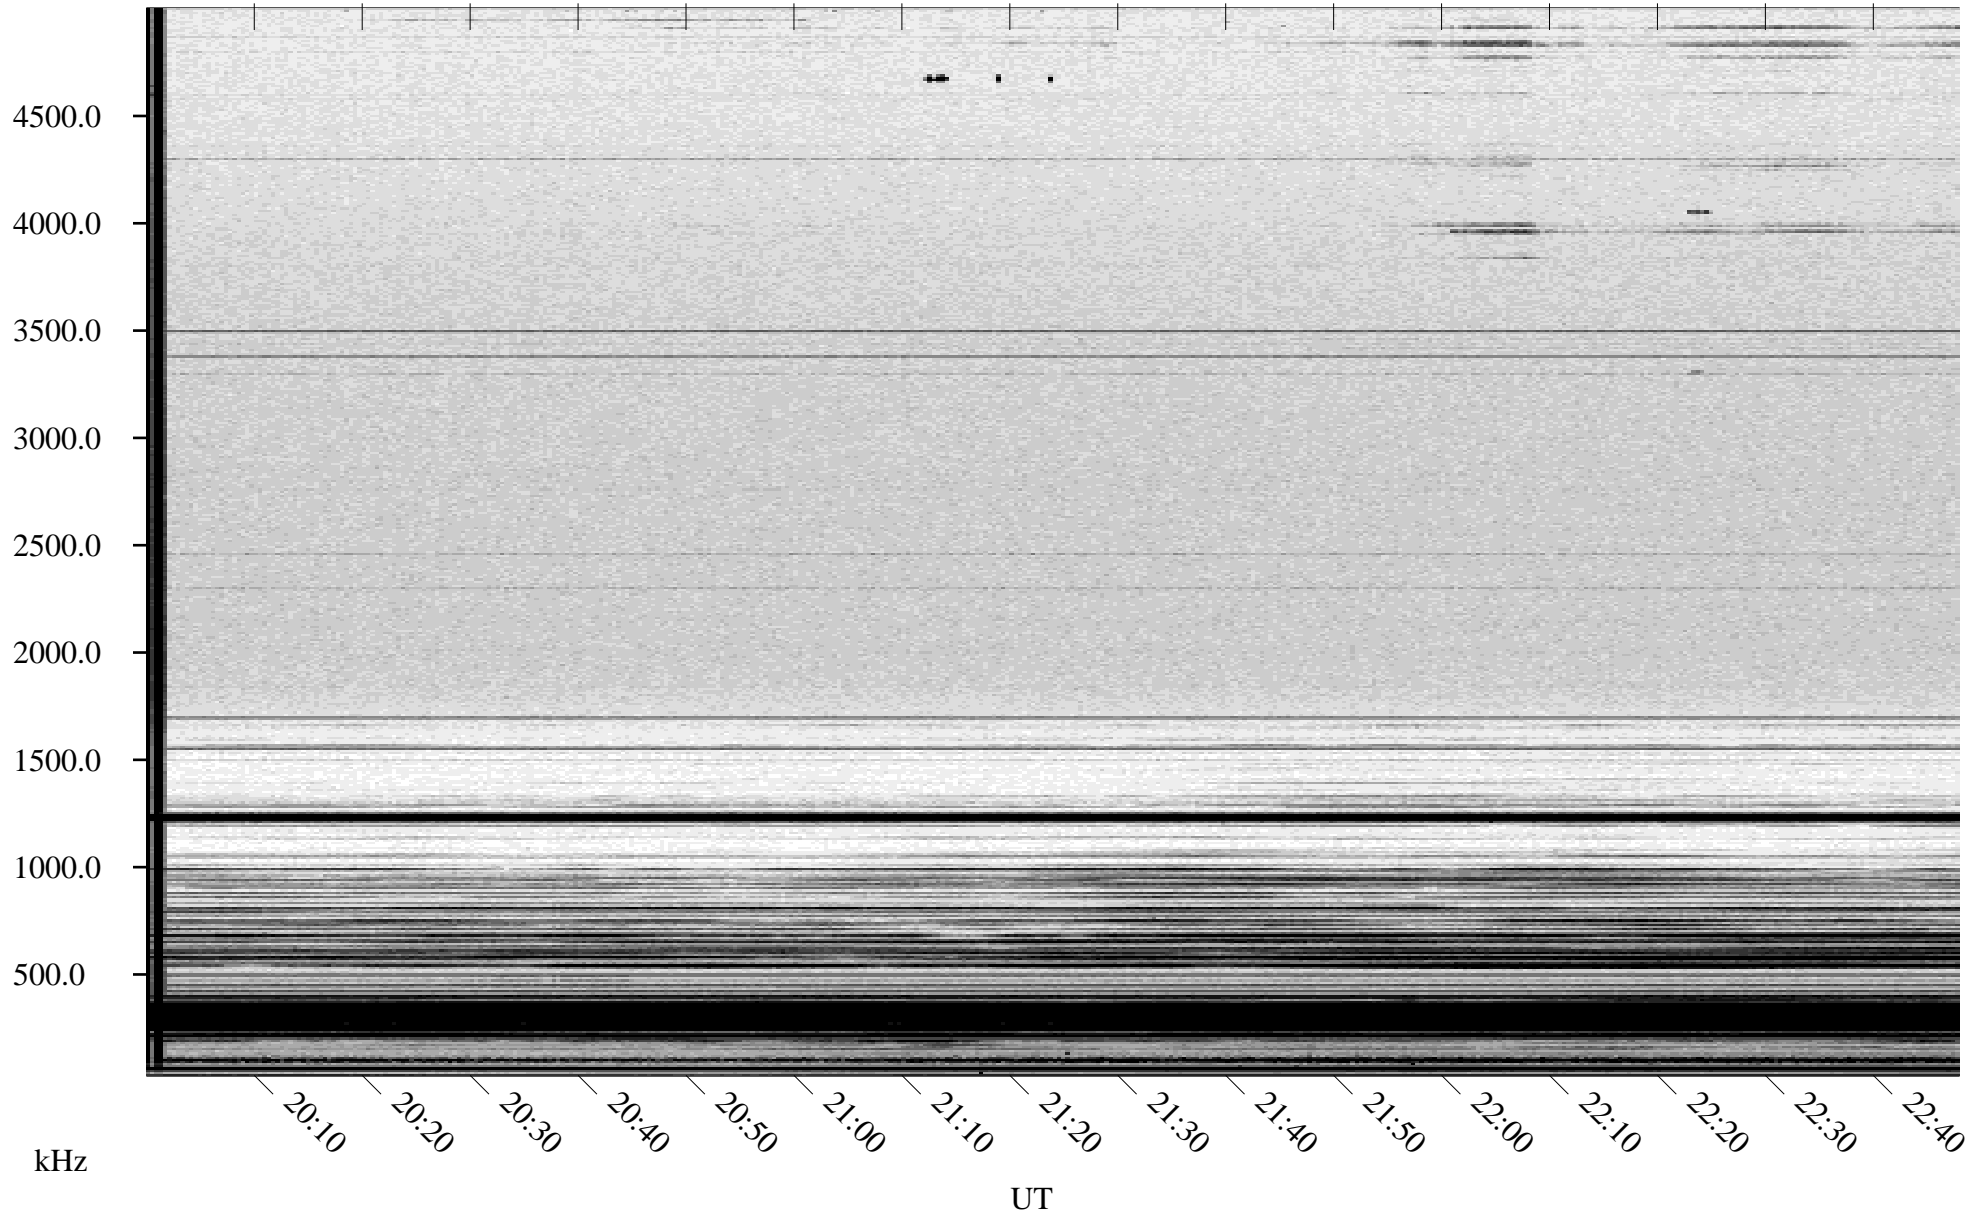

03/02/2004 Churchill, Manitoba

Linear Scale Black = 161 White = 15

ch04062l.r05m max_12

Page 1

03/02/2004 Churchill, Manitoba

Linear Scale Black = 161 White = 15

ch04062l.r05m max_12

Page 2

03/03/2004 Churchill, Manitoba

Linear Scale Black = 161 White = 15

ch04062l.r05m max_12

Page 3

03/03/2004 Churchill, Manitoba

Linear Scale Black = 161 White = 15

ch04062l.r05m max_12

Page 4

03/03/2004 Churchill, Manitoba

Linear Scale Black = 161 White = 15

ch04062l.r05m max_12

Page 5

03/03/2004 Churchill, Manitoba

Linear Scale Black = 161 White = 15

ch04062l.r05m max_12

Page 6

03/03/2004 Churchill, Manitoba

Linear Scale Black = 161 White = 15

ch04062l.r05m max_12

Page 7

03/03/2004 Churchill, Manitoba

Linear Scale Black = 161 White = 15

ch04062l.r05m max_12