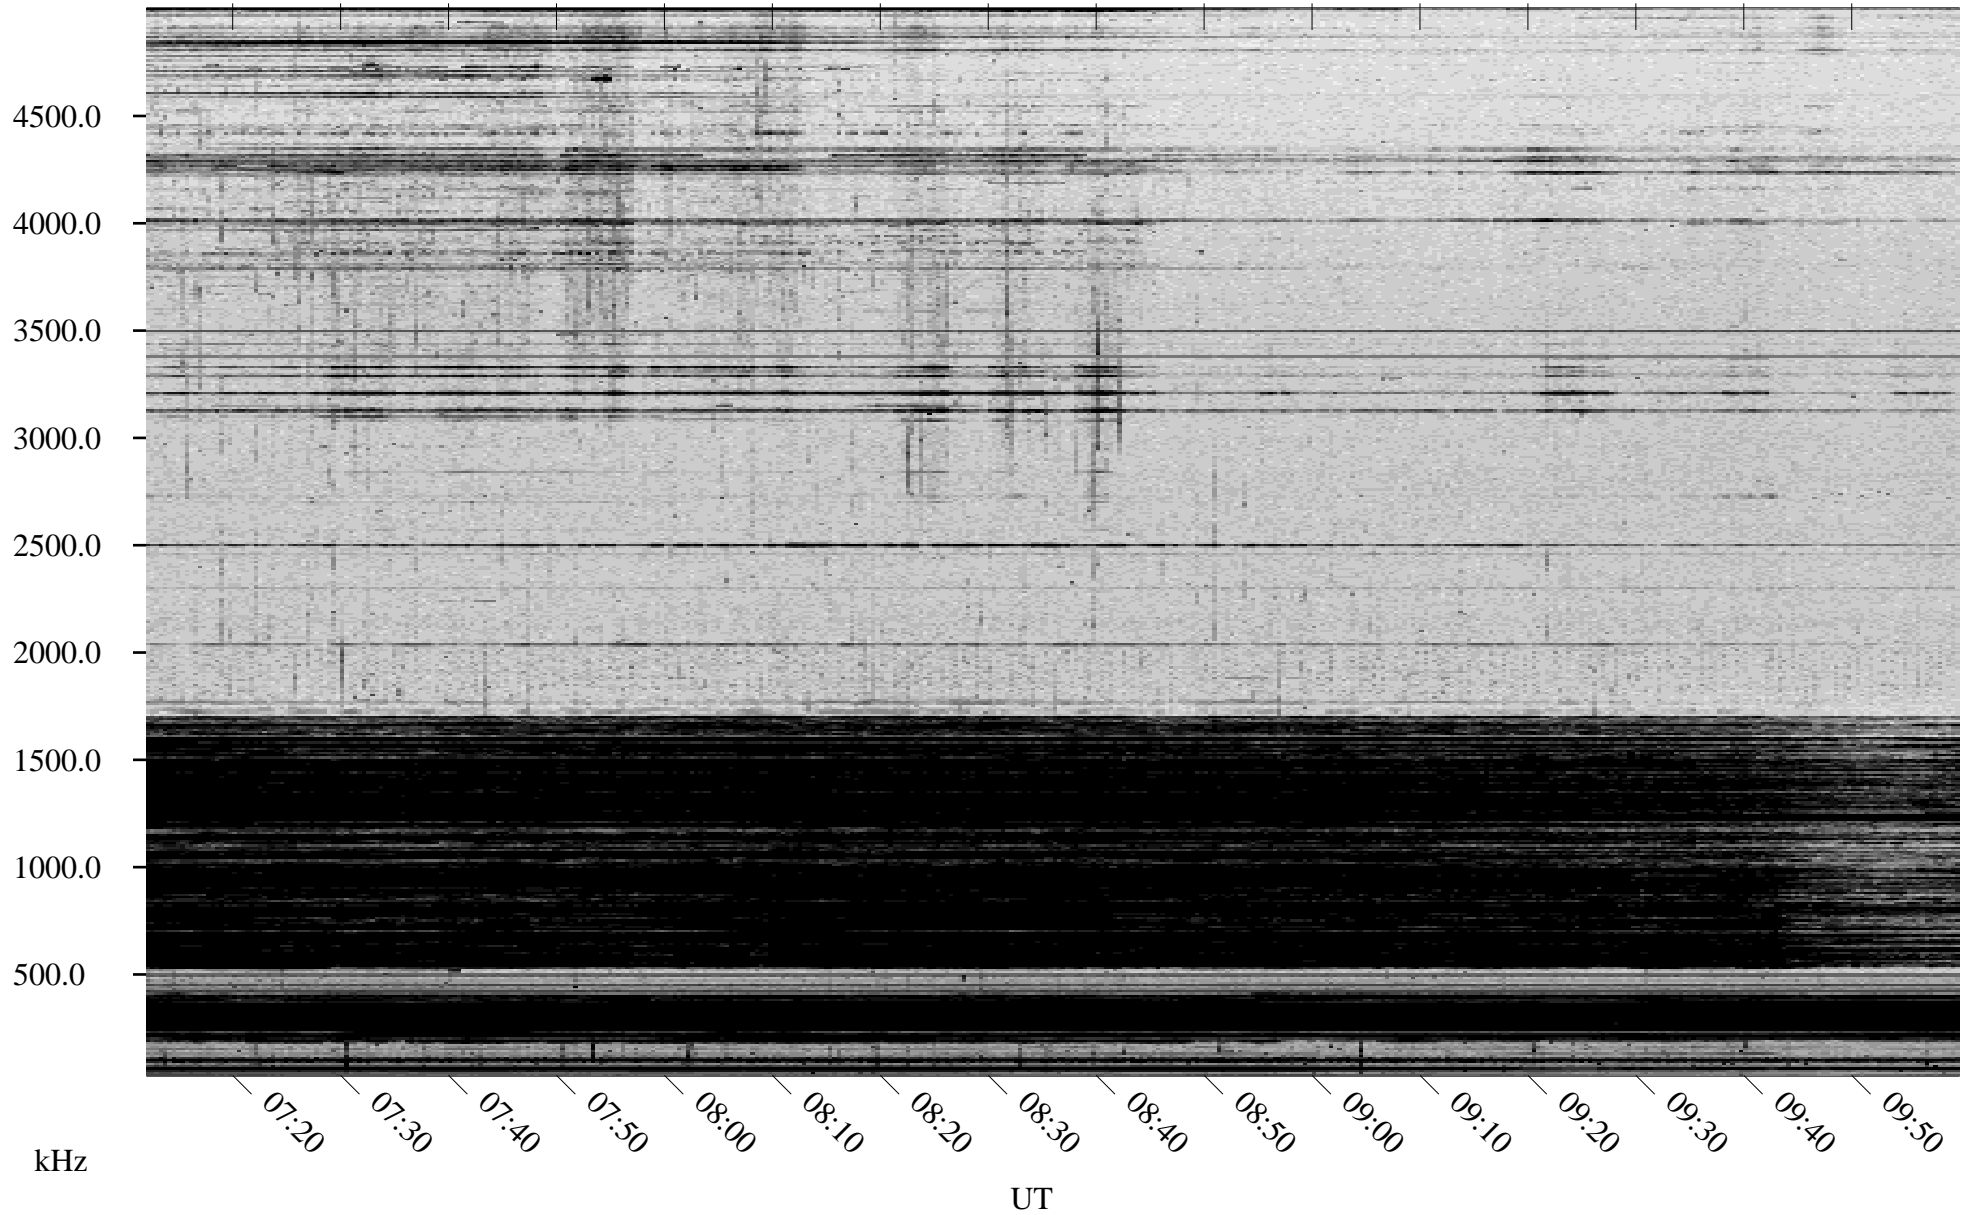

03/02/2004 Churchill, Manitoba

Linear Scale Black = 161 White = 15

ch04062l.r05m max_12

Page 1

03/02/2004 Churchill, Manitoba

Linear Scale Black = 161 White = 15

ch04062l.r05m max_12

Page 2

03/03/2004 Churchill, Manitoba

Linear Scale Black = 161 White = 15

ch04062l.r05m max_12

Page 3

03/03/2004 Churchill, Manitoba

Linear Scale Black = 161 White = 15

ch04062l.r05m max_12

Page 4

03/03/2004 Churchill, Manitoba

Linear Scale Black = 161 White = 15

ch04062l.r05m max_12

Page 5

03/03/2004 Churchill, Manitoba

Linear Scale Black = 161 White = 15

ch04062l.r05m max_12

Page 6

03/03/2004 Churchill, Manitoba

Linear Scale Black = 161 White = 15

ch04062l.r05m max_12

Page 7

03/03/2004 Churchill, Manitoba

Linear Scale Black = 161 White = 15

ch04062l.r05m max_12