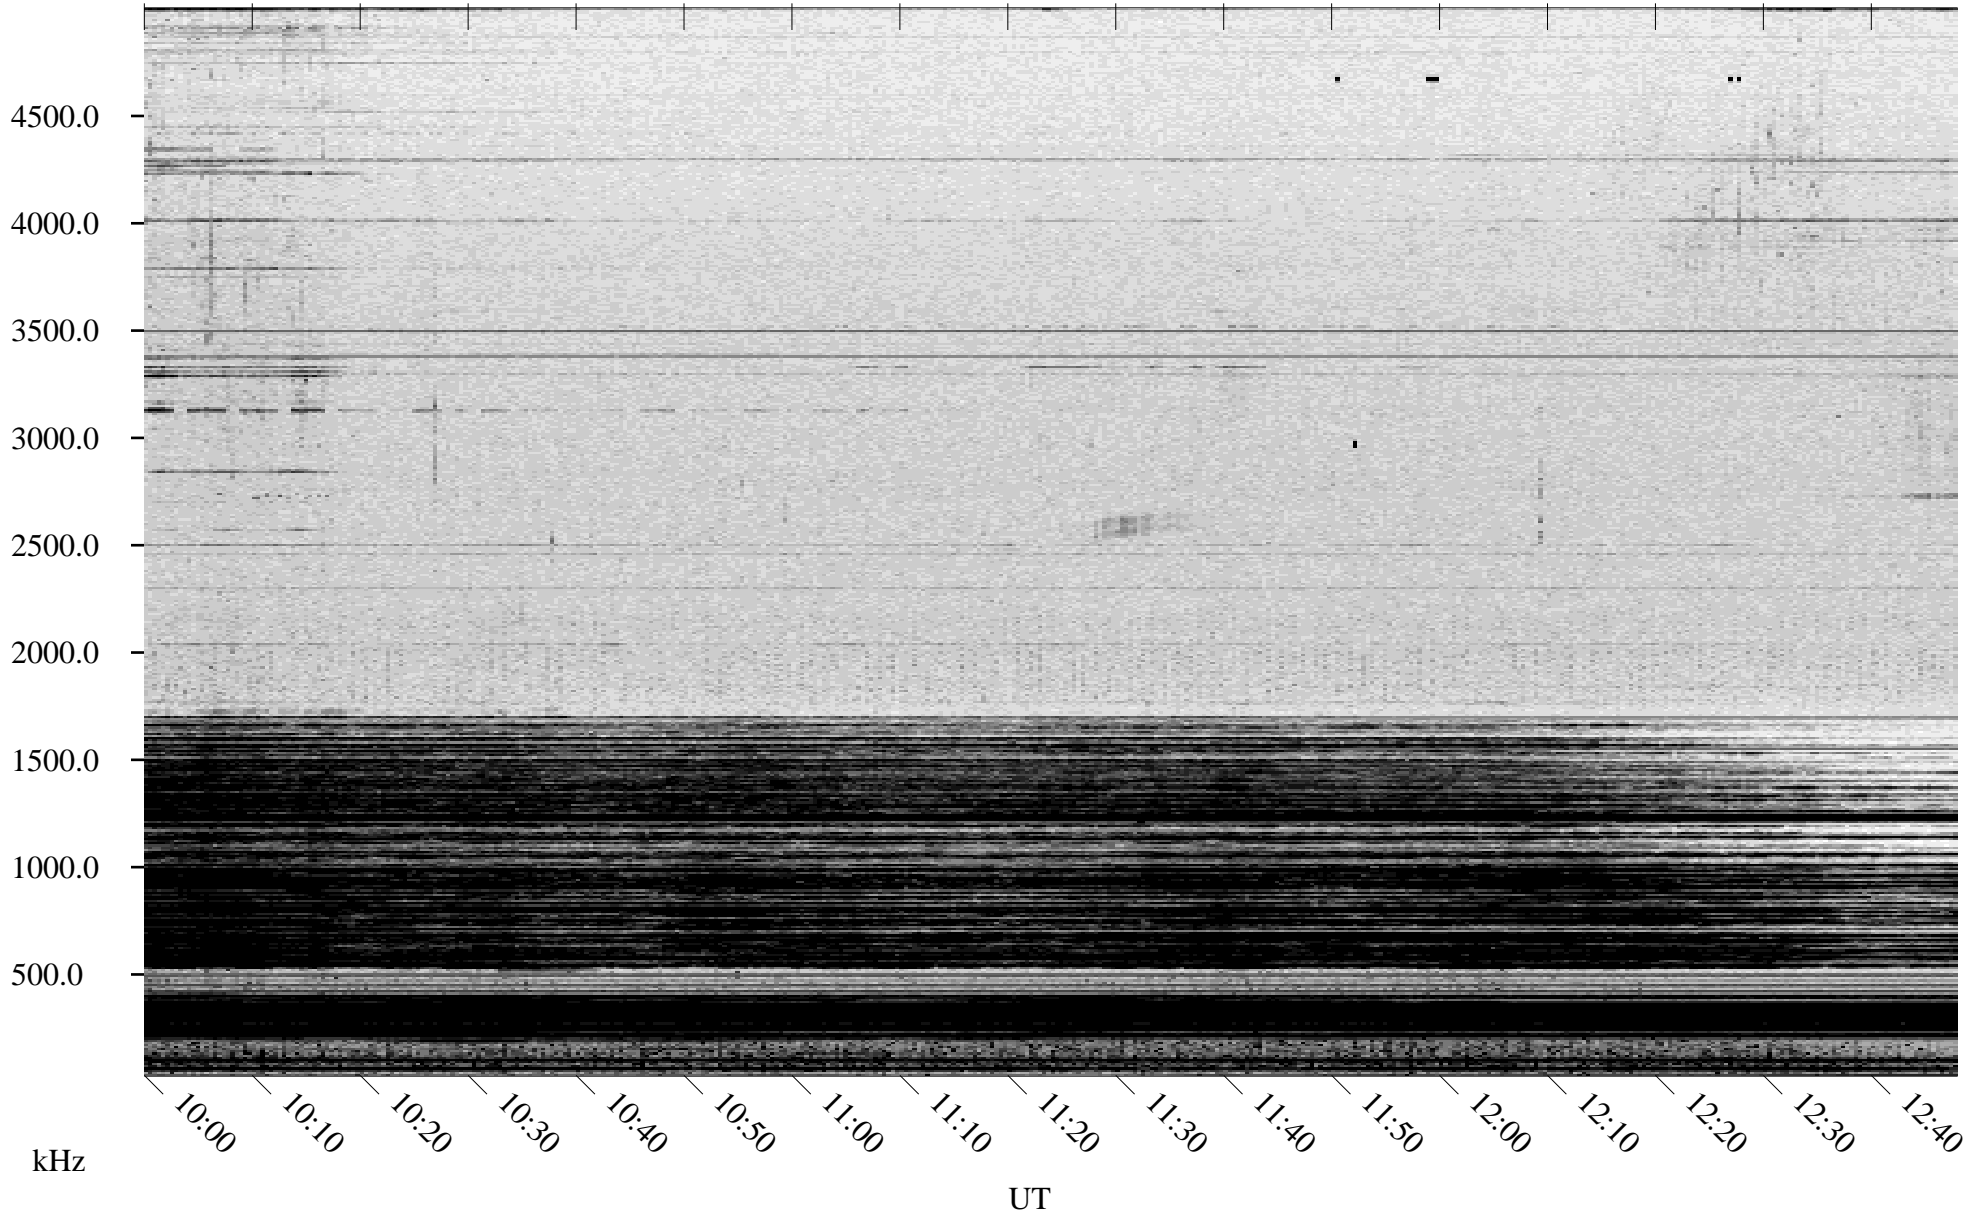

03/03/2004 Churchill, Manitoba

Linear Scale Black = 161 White = 15

ch04063l.r00m max_12

Page 1

03/03/2004 Churchill, Manitoba

Linear Scale Black = 161 White = 15

ch04063l.r00m max_12

Page 2

03/04/2004 Churchill, Manitoba

Linear Scale Black = 161 White = 15

ch04063l.r00m max_12

Page 3

03/04/2004 Churchill, Manitoba

Linear Scale Black = 161 White = 15

ch04063l.r00m max_12

Page 4

03/04/2004 Churchill, Manitoba

Linear Scale Black = 161 White = 15

ch04063l.r00m max_12

Page 5

03/04/2004 Churchill, Manitoba

Linear Scale Black = 161 White = 15

ch04063l.r00m max_12

Page 6

03/04/2004 Churchill, Manitoba

Linear Scale Black = 161 White = 15

ch04063l.r00m max_12

Page 7

03/04/2004 Churchill, Manitoba

Linear Scale Black = 161 White = 15

ch04063l.r00m max_12