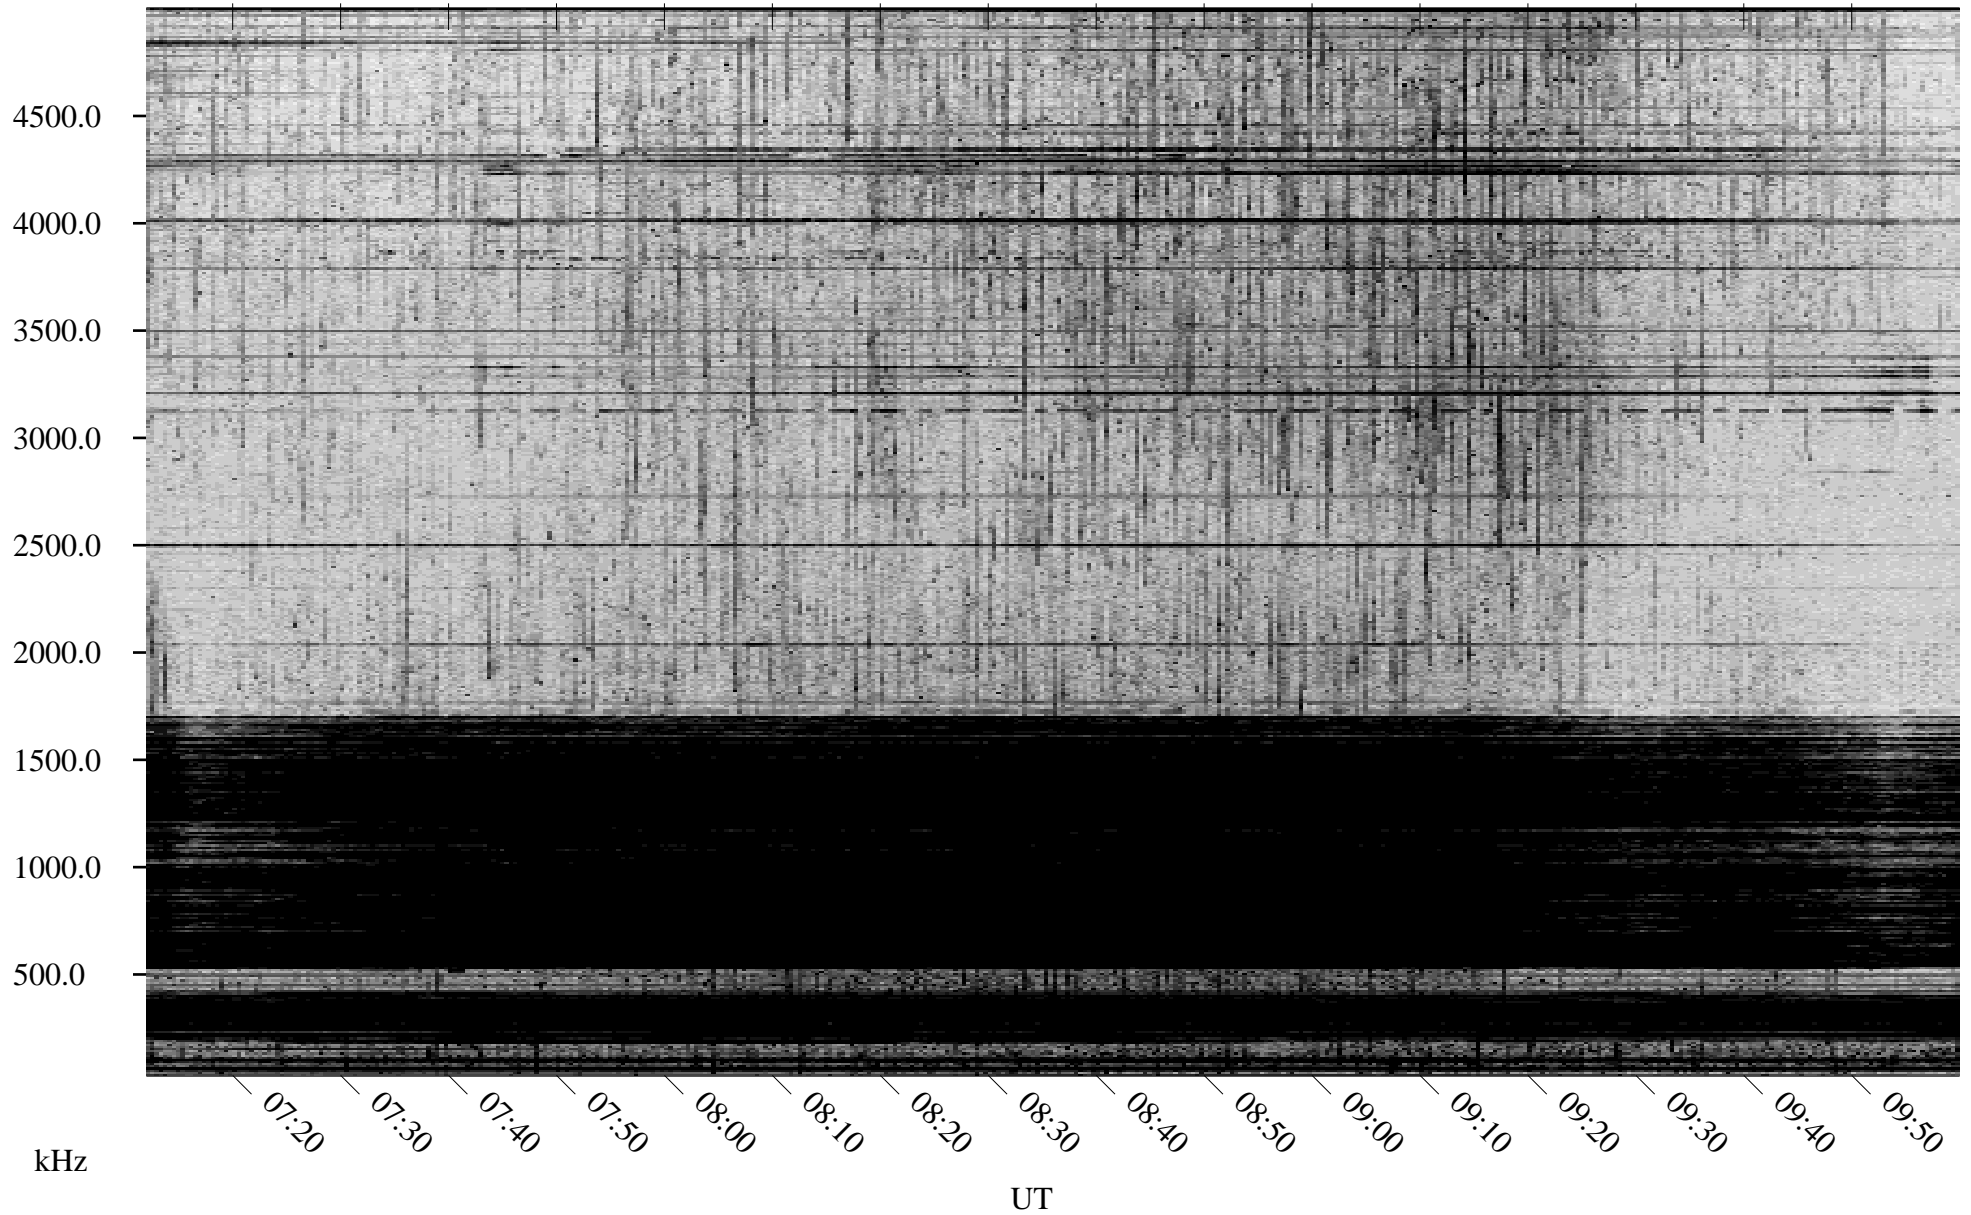

03/03/2004 Churchill, Manitoba

Linear Scale Black = 161 White = 15

ch04063l.r00m max_12

Page 1

03/03/2004 Churchill, Manitoba

Linear Scale Black = 161 White = 15

ch04063l.r00m max_12

Page 2

03/04/2004 Churchill, Manitoba

Linear Scale Black = 161 White = 15

ch04063l.r00m max_12

Page 3

03/04/2004 Churchill, Manitoba

Linear Scale Black = 161 White = 15

ch04063l.r00m max_12

Page 4

03/04/2004 Churchill, Manitoba

Linear Scale Black = 161 White = 15

ch04063l.r00m max_12

Page 5

03/04/2004 Churchill, Manitoba

Linear Scale Black = 161 White = 15

ch04063l.r00m max_12

Page 6

03/04/2004 Churchill, Manitoba

Linear Scale Black = 161 White = 15

ch04063l.r00m max_12

Page 7

03/04/2004 Churchill, Manitoba

Linear Scale Black = 161 White = 15

ch04063l.r00m max_12