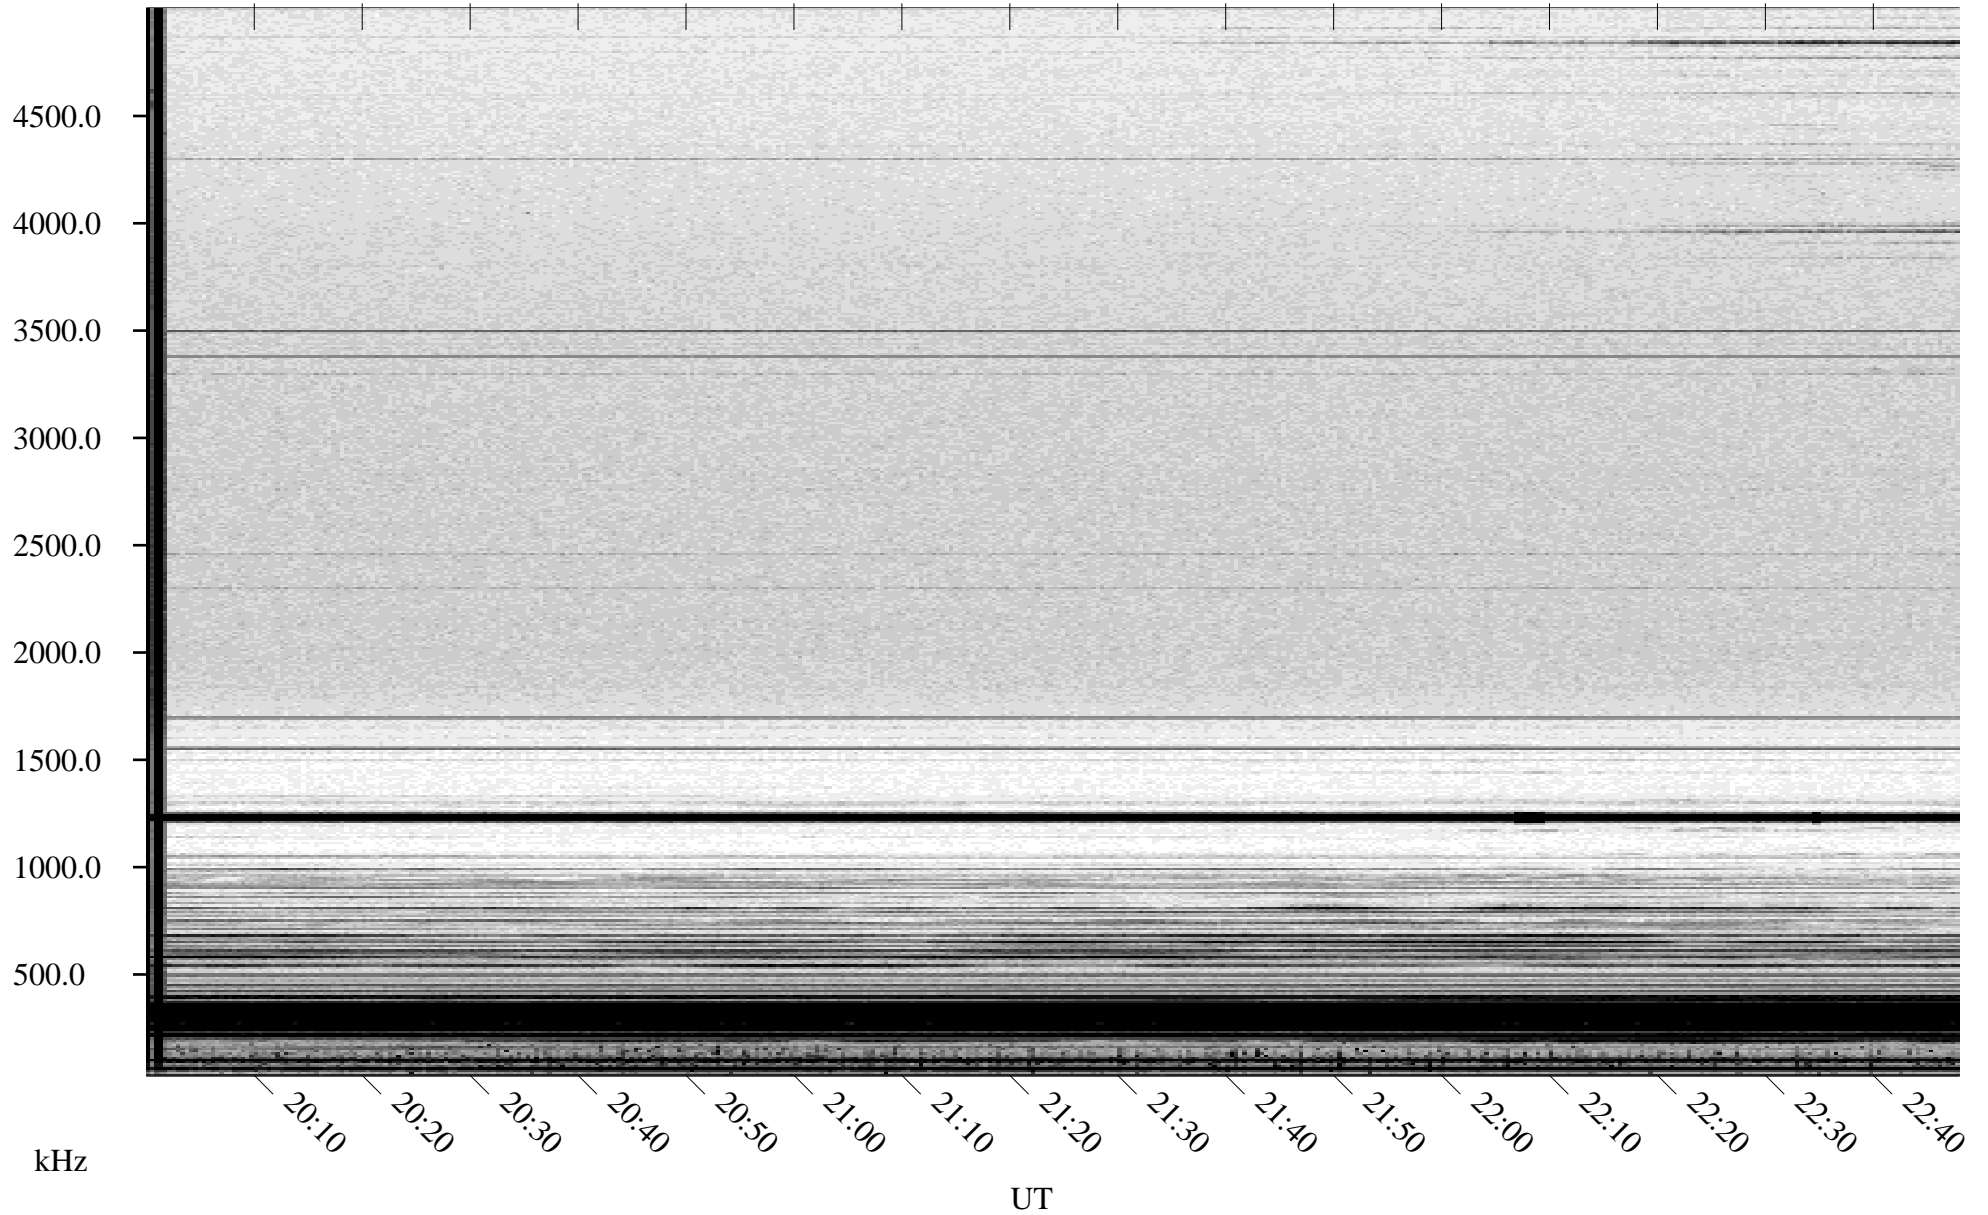

03/03/2004 Churchill, Manitoba

Linear Scale Black = 161 White = 15

ch04063l.r00m max_12

Page 1

03/03/2004 Churchill, Manitoba

Linear Scale Black = 161 White = 15

ch04063l.r00m max_12

Page 2

03/04/2004 Churchill, Manitoba

Linear Scale Black = 161 White = 15

ch04063l.r00m max_12

Page 3

03/04/2004 Churchill, Manitoba

Linear Scale Black = 161 White = 15

ch04063l.r00m max_12

Page 4

03/04/2004 Churchill, Manitoba

Linear Scale Black = 161 White = 15

ch04063l.r00m max_12

Page 5

03/04/2004 Churchill, Manitoba

Linear Scale Black = 161 White = 15

ch04063l.r00m max_12

Page 6

03/04/2004 Churchill, Manitoba

Linear Scale Black = 161 White = 15

ch04063l.r00m max_12

Page 7

03/04/2004 Churchill, Manitoba

Linear Scale Black = 161 White = 15

ch04063l.r00m max_12