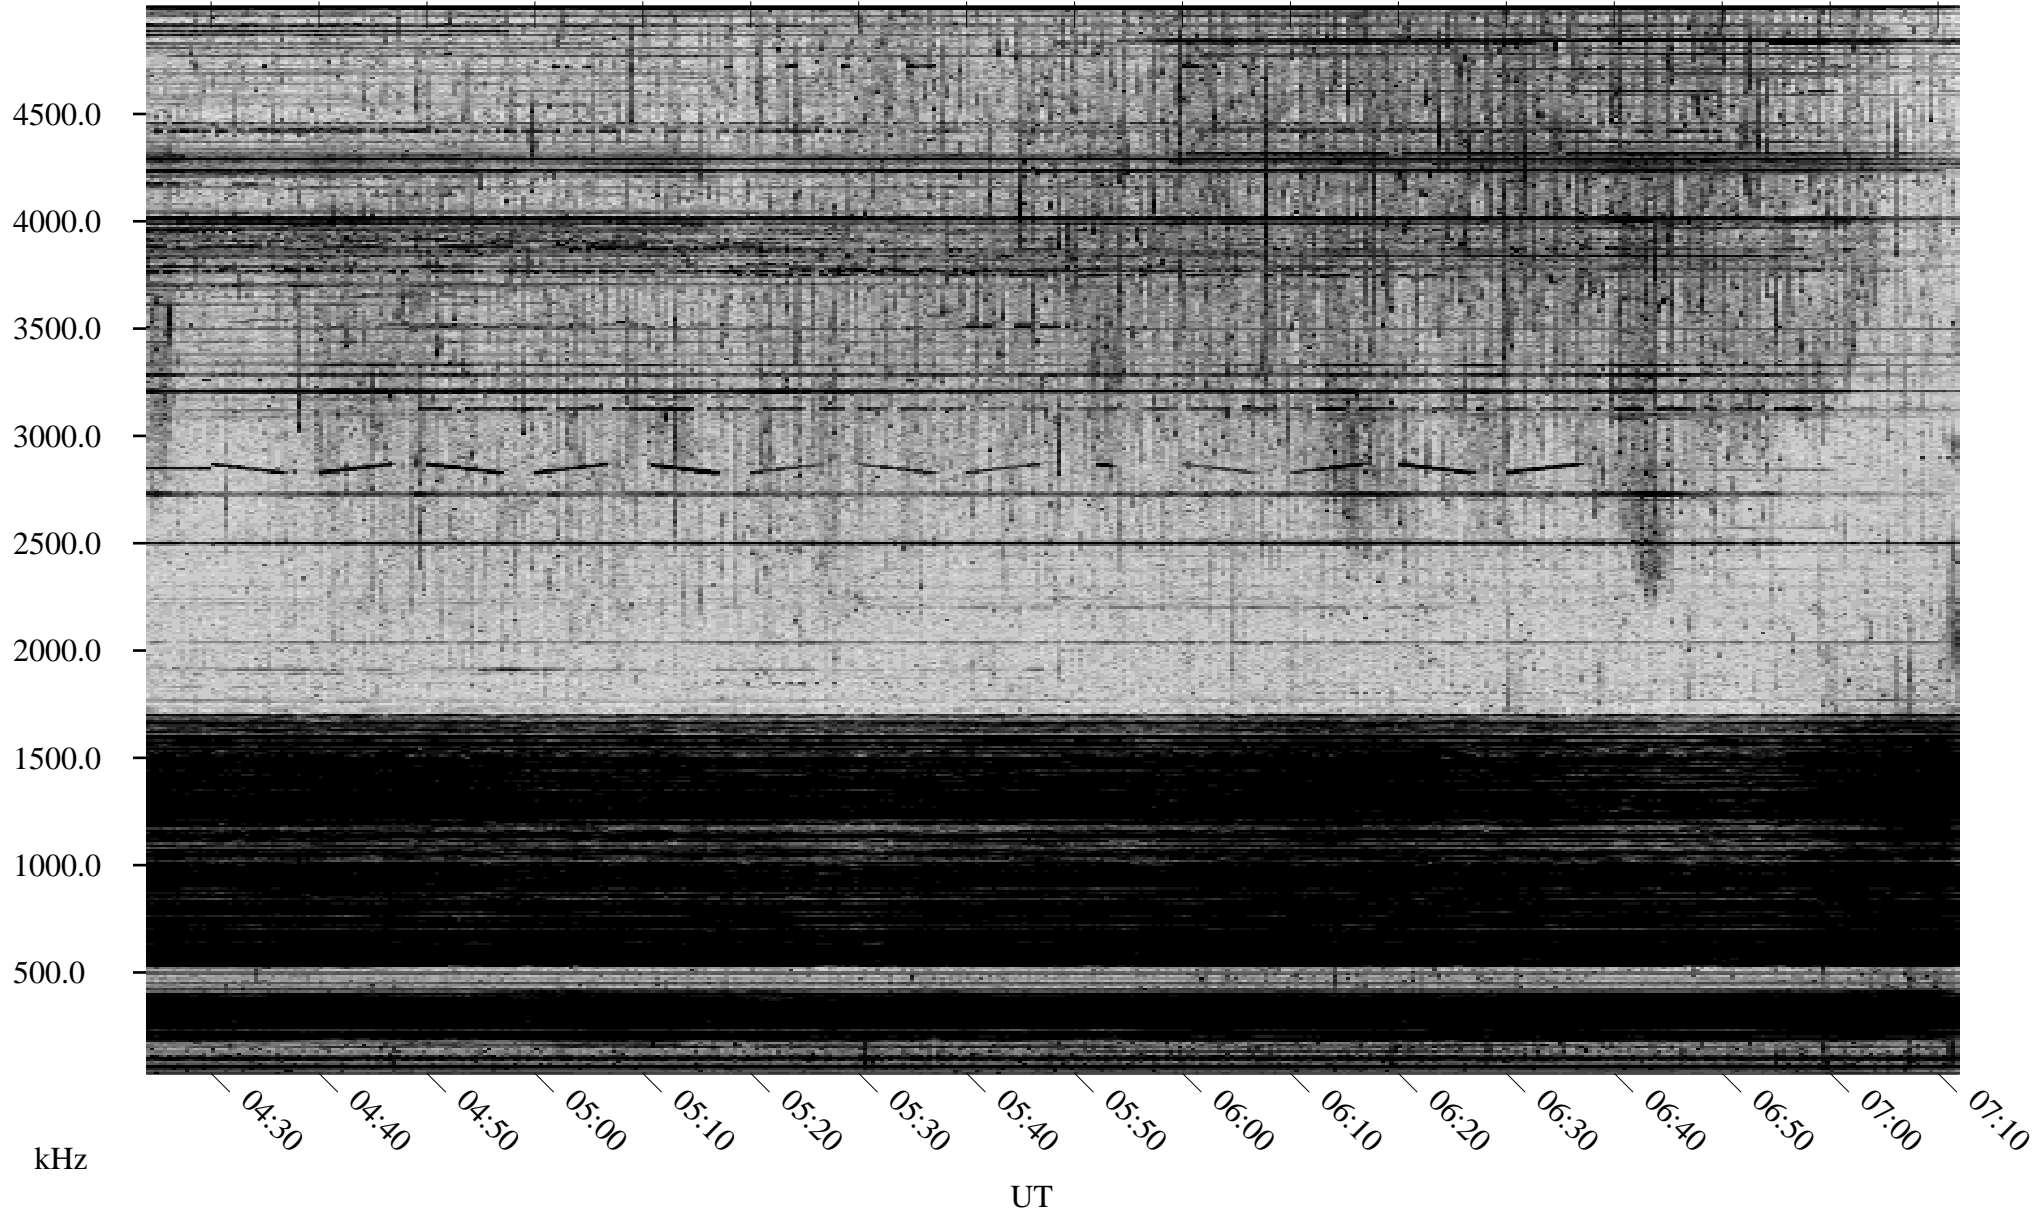

03/03/2004 Churchill, Manitoba

Linear Scale Black = 161 White = 15

ch04063l.r00m max_12

Page 1

03/03/2004 Churchill, Manitoba

Linear Scale Black = 161 White = 15

ch04063l.r00m max_12

Page 2

03/04/2004 Churchill, Manitoba

Linear Scale Black = 161 White = 15

ch04063l.r00m max_12

Page 3

03/04/2004 Churchill, Manitoba

Linear Scale Black = 161 White = 15

ch04063l.r00m max_12

Page 4

03/04/2004 Churchill, Manitoba

Linear Scale Black = 161 White = 15

ch04063l.r00m max_12

Page 5

03/04/2004 Churchill, Manitoba

Linear Scale Black = 161 White = 15

ch04063l.r00m max_12

Page 6

03/04/2004 Churchill, Manitoba

Linear Scale Black = 161 White = 15

ch04063l.r00m max_12

Page 7

03/04/2004 Churchill, Manitoba

Linear Scale Black = 161 White = 15

ch04063l.r00m max_12