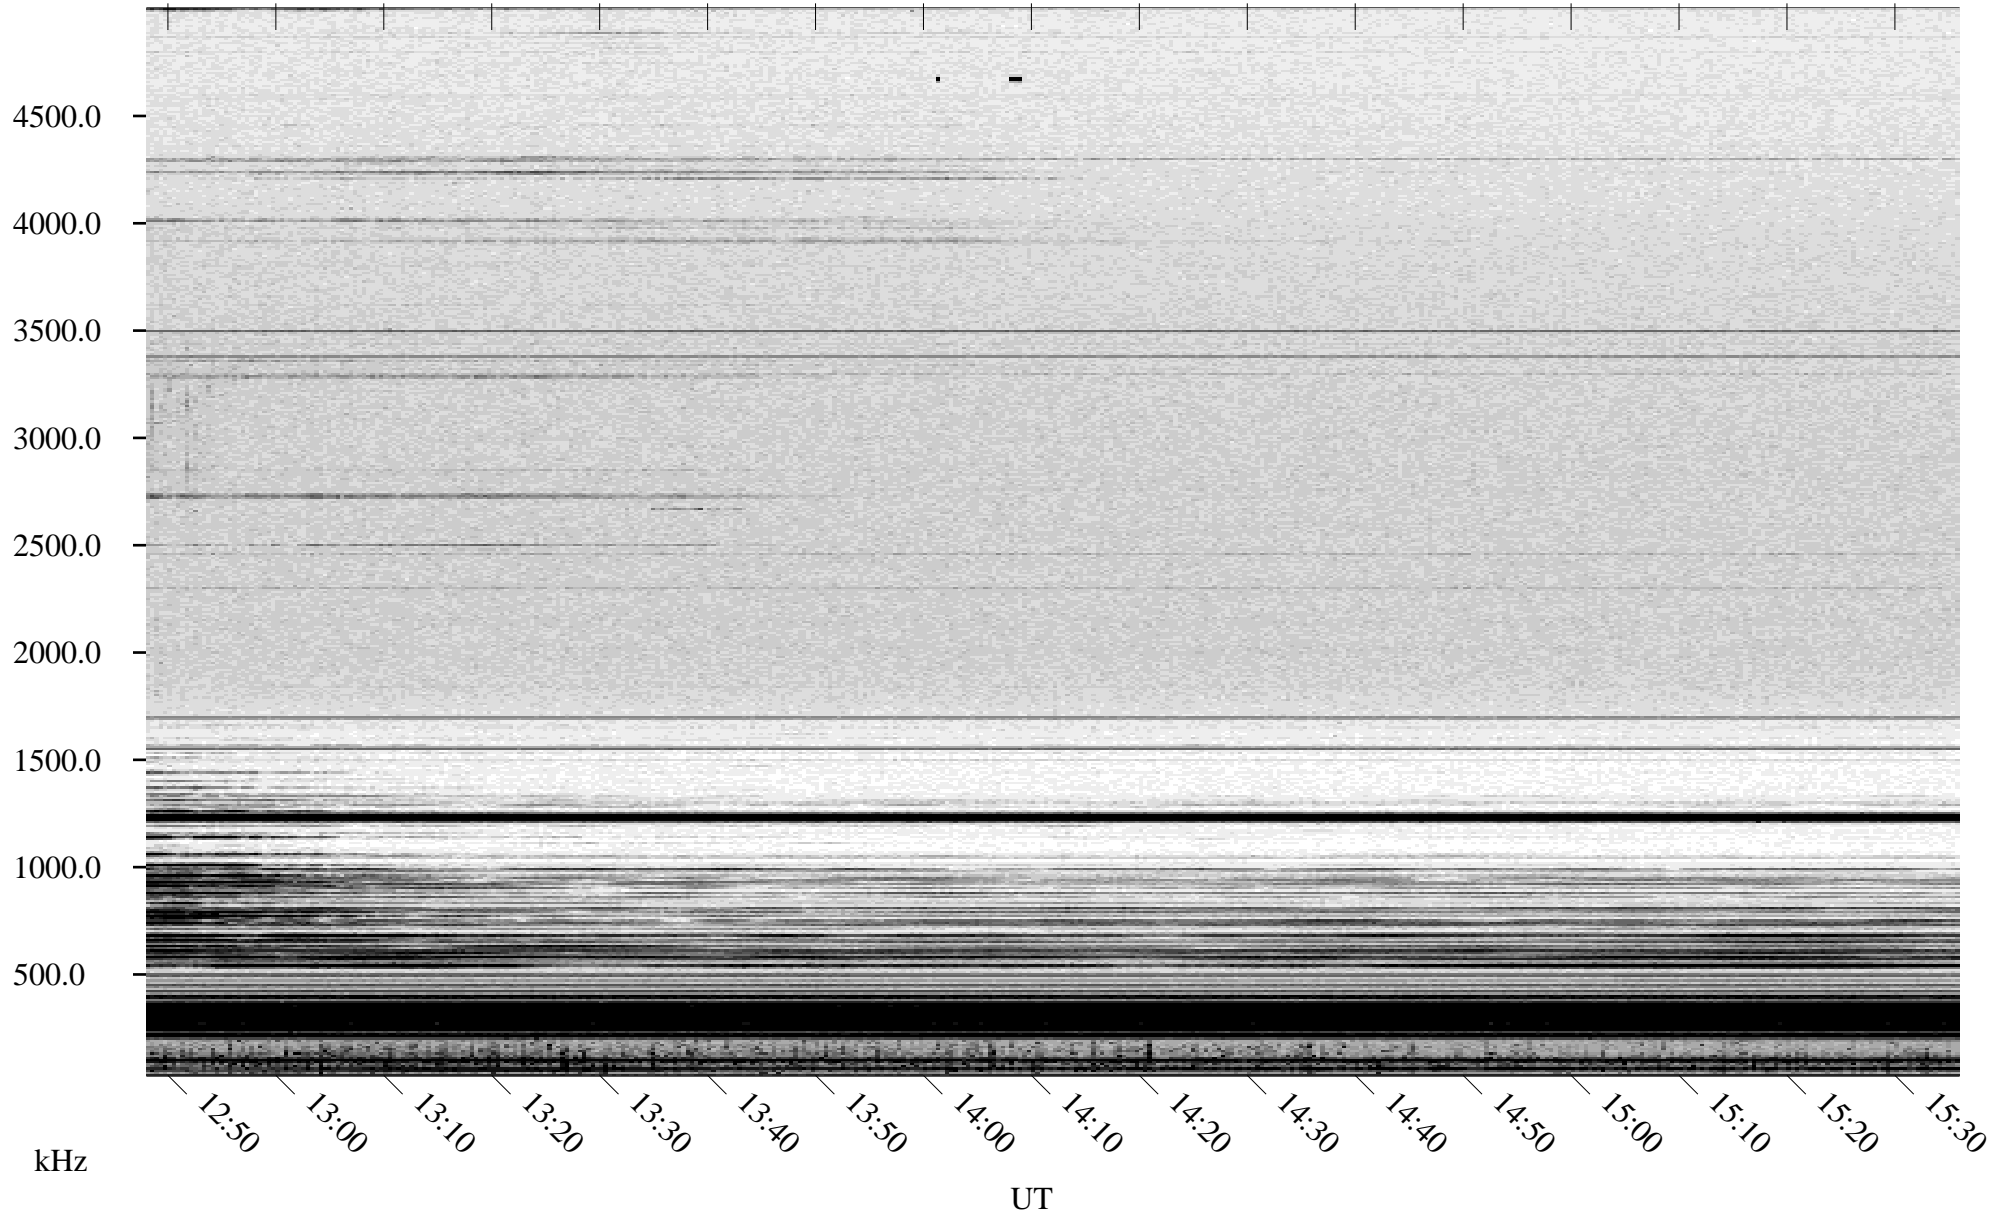

03/03/2004 Churchill, Manitoba

Linear Scale Black = 161 White = 15

ch04063l.r00m max_12

Page 1

03/03/2004 Churchill, Manitoba

Linear Scale Black = 161 White = 15

ch04063l.r00m max_12

Page 2

03/04/2004 Churchill, Manitoba

Linear Scale Black = 161 White = 15

ch04063l.r00m max_12

Page 3

03/04/2004 Churchill, Manitoba

Linear Scale Black = 161 White = 15

ch04063l.r00m max_12

Page 4

03/04/2004 Churchill, Manitoba

Linear Scale Black = 161 White = 15

ch04063l.r00m max_12

Page 5

03/04/2004 Churchill, Manitoba

Linear Scale Black = 161 White = 15

ch04063l.r00m max_12

Page 6

03/04/2004 Churchill, Manitoba

Linear Scale Black = 161 White = 15

ch04063l.r00m max_12

Page 7

03/04/2004 Churchill, Manitoba

Linear Scale Black = 161 White = 15

ch04063l.r00m max_12