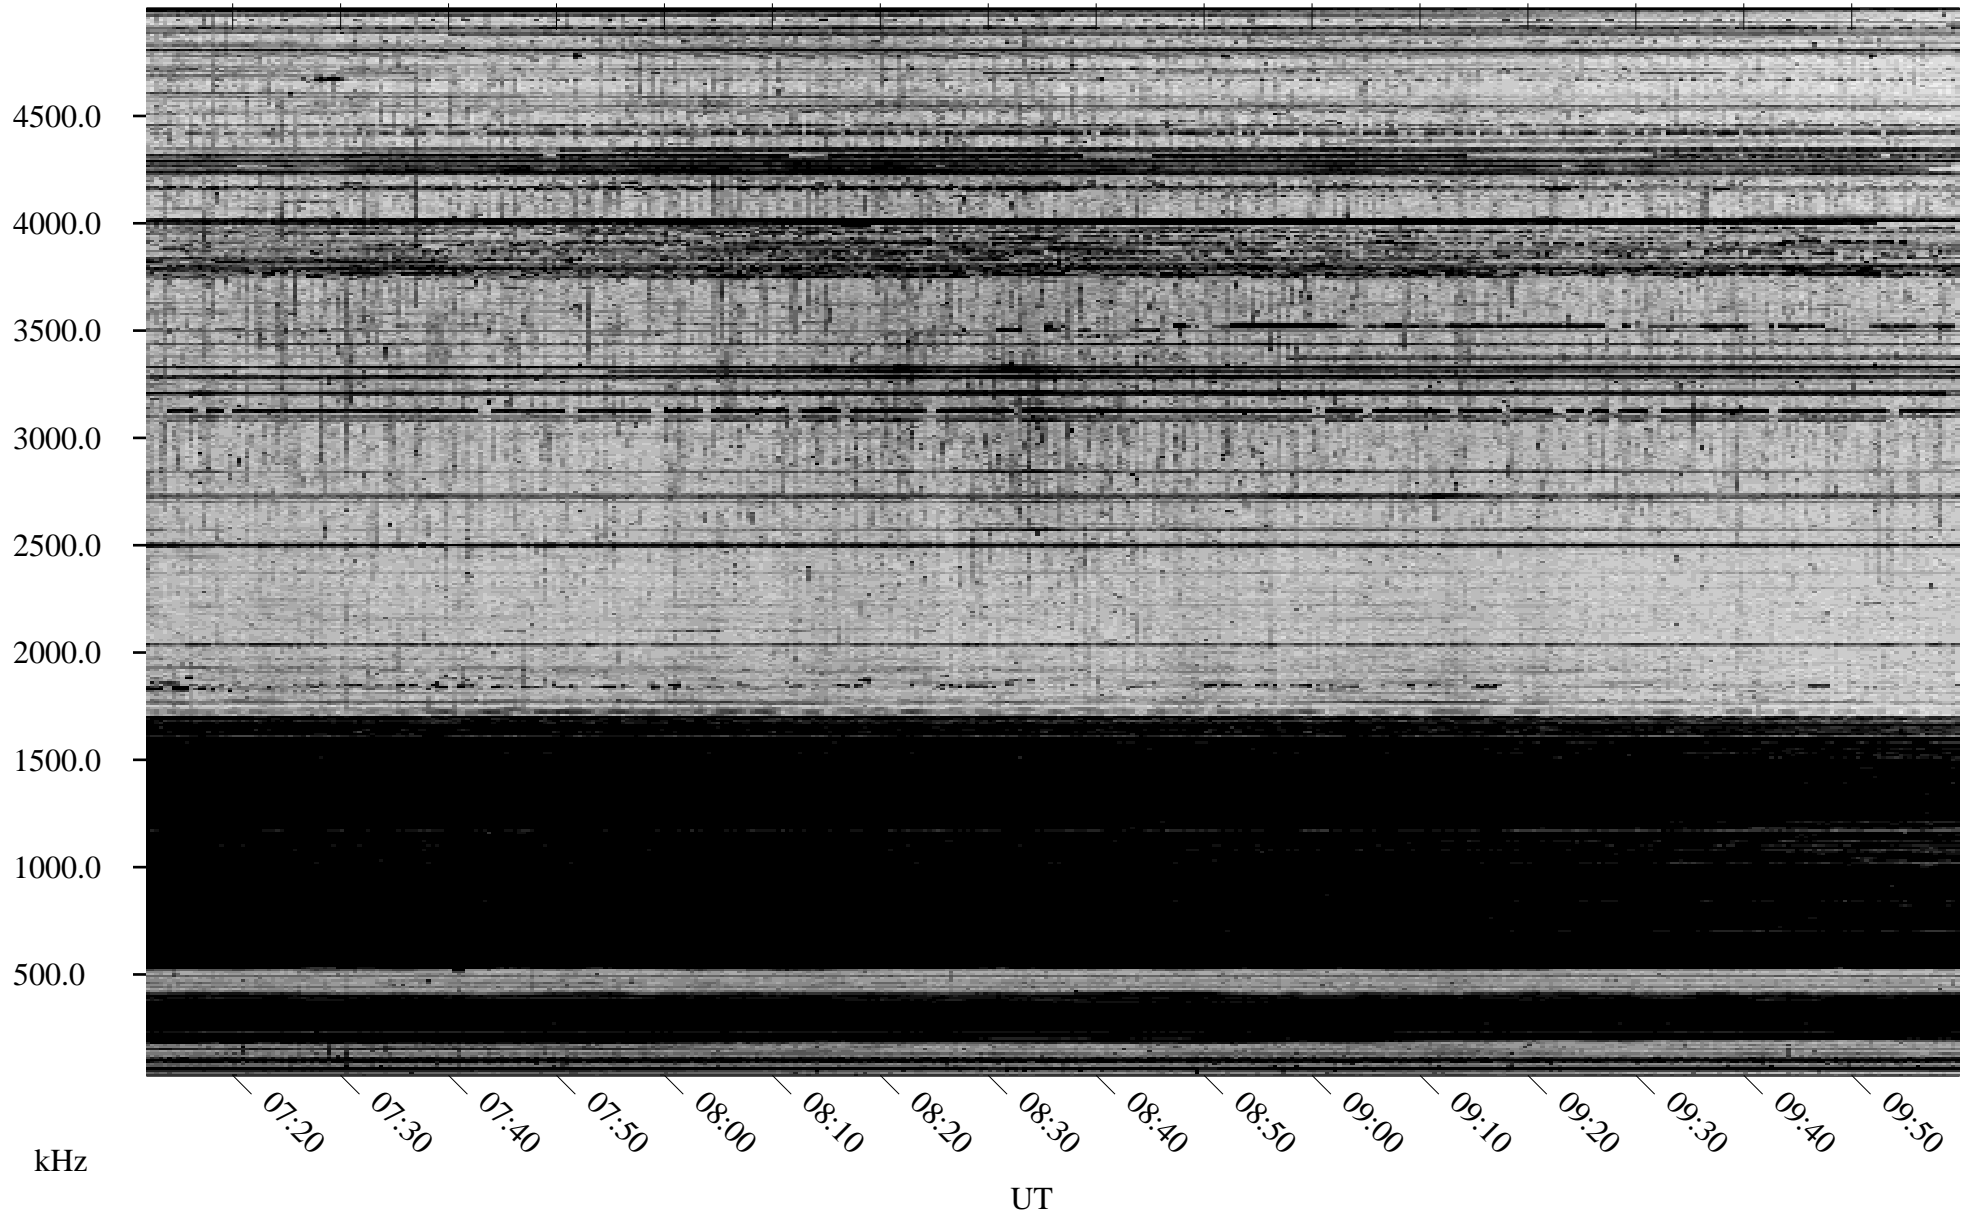

03/05/2004 Churchill, Manitoba

Linear Scale Black = 161 White = 15

ch040651.r00m max_12

Page 1

03/05/2004 Churchill, Manitoba

Linear Scale Black = 161 White = 15

ch040651.r00m max_12

Page 2

03/06/2004 Churchill, Manitoba

Linear Scale Black = 161 White = 15

ch040651.r00m max_12

Page 3

03/06/2004 Churchill, Manitoba

Linear Scale Black = 161 White = 15

ch040651.r00m max_12

Page 4

03/06/2004 Churchill, Manitoba

Linear Scale Black = 161 White = 15

ch040651.r00m max_12

Page 5

03/06/2004 Churchill, Manitoba

Linear Scale Black = 161 White = 15

ch040651.r00m max_12

Page 6

03/06/2004 Churchill, Manitoba

Linear Scale Black = 161 White = 15

ch040651.r00m max_12

Page 7

03/06/2004 Churchill, Manitoba

Linear Scale Black = 161 White = 15

ch040651.r00m max_12