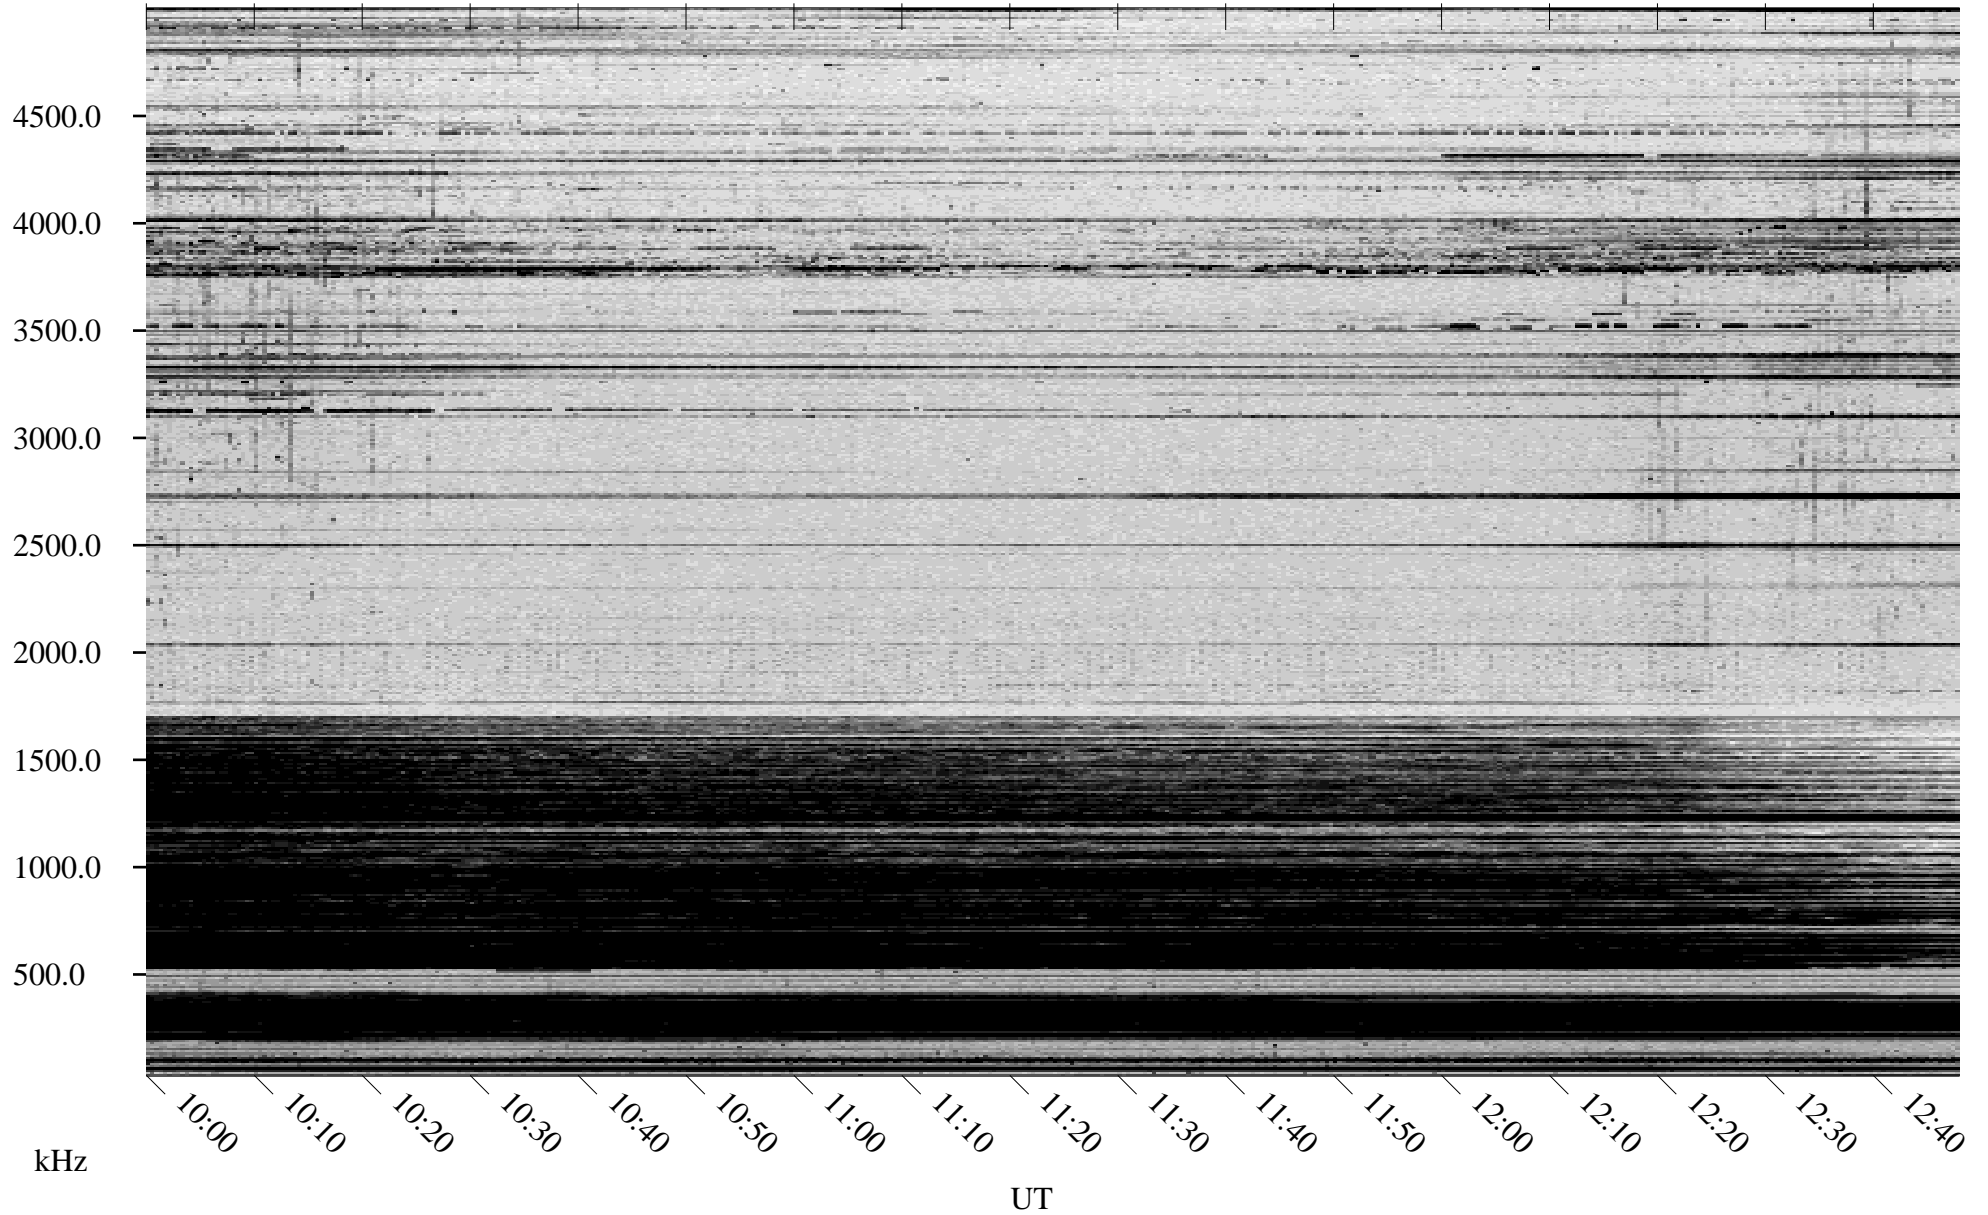

03/05/2004 Churchill, Manitoba

Linear Scale Black = 161 White = 15

ch040651.r00m max_12

Page 1

03/05/2004 Churchill, Manitoba

Linear Scale Black = 161 White = 15

ch040651.r00m max_12

Page 2

03/06/2004 Churchill, Manitoba

Linear Scale Black = 161 White = 15

ch040651.r00m max_12

Page 3

03/06/2004 Churchill, Manitoba

Linear Scale Black = 161 White = 15

ch040651.r00m max_12

Page 4

03/06/2004 Churchill, Manitoba

Linear Scale Black = 161 White = 15

ch040651.r00m max_12

Page 5

03/06/2004 Churchill, Manitoba

Linear Scale Black = 161 White = 15

ch040651.r00m max_12

Page 6

03/06/2004 Churchill, Manitoba

Linear Scale Black = 161 White = 15

ch040651.r00m max_12

Page 7

03/06/2004 Churchill, Manitoba

Linear Scale Black = 161 White = 15

ch040651.r00m max_12