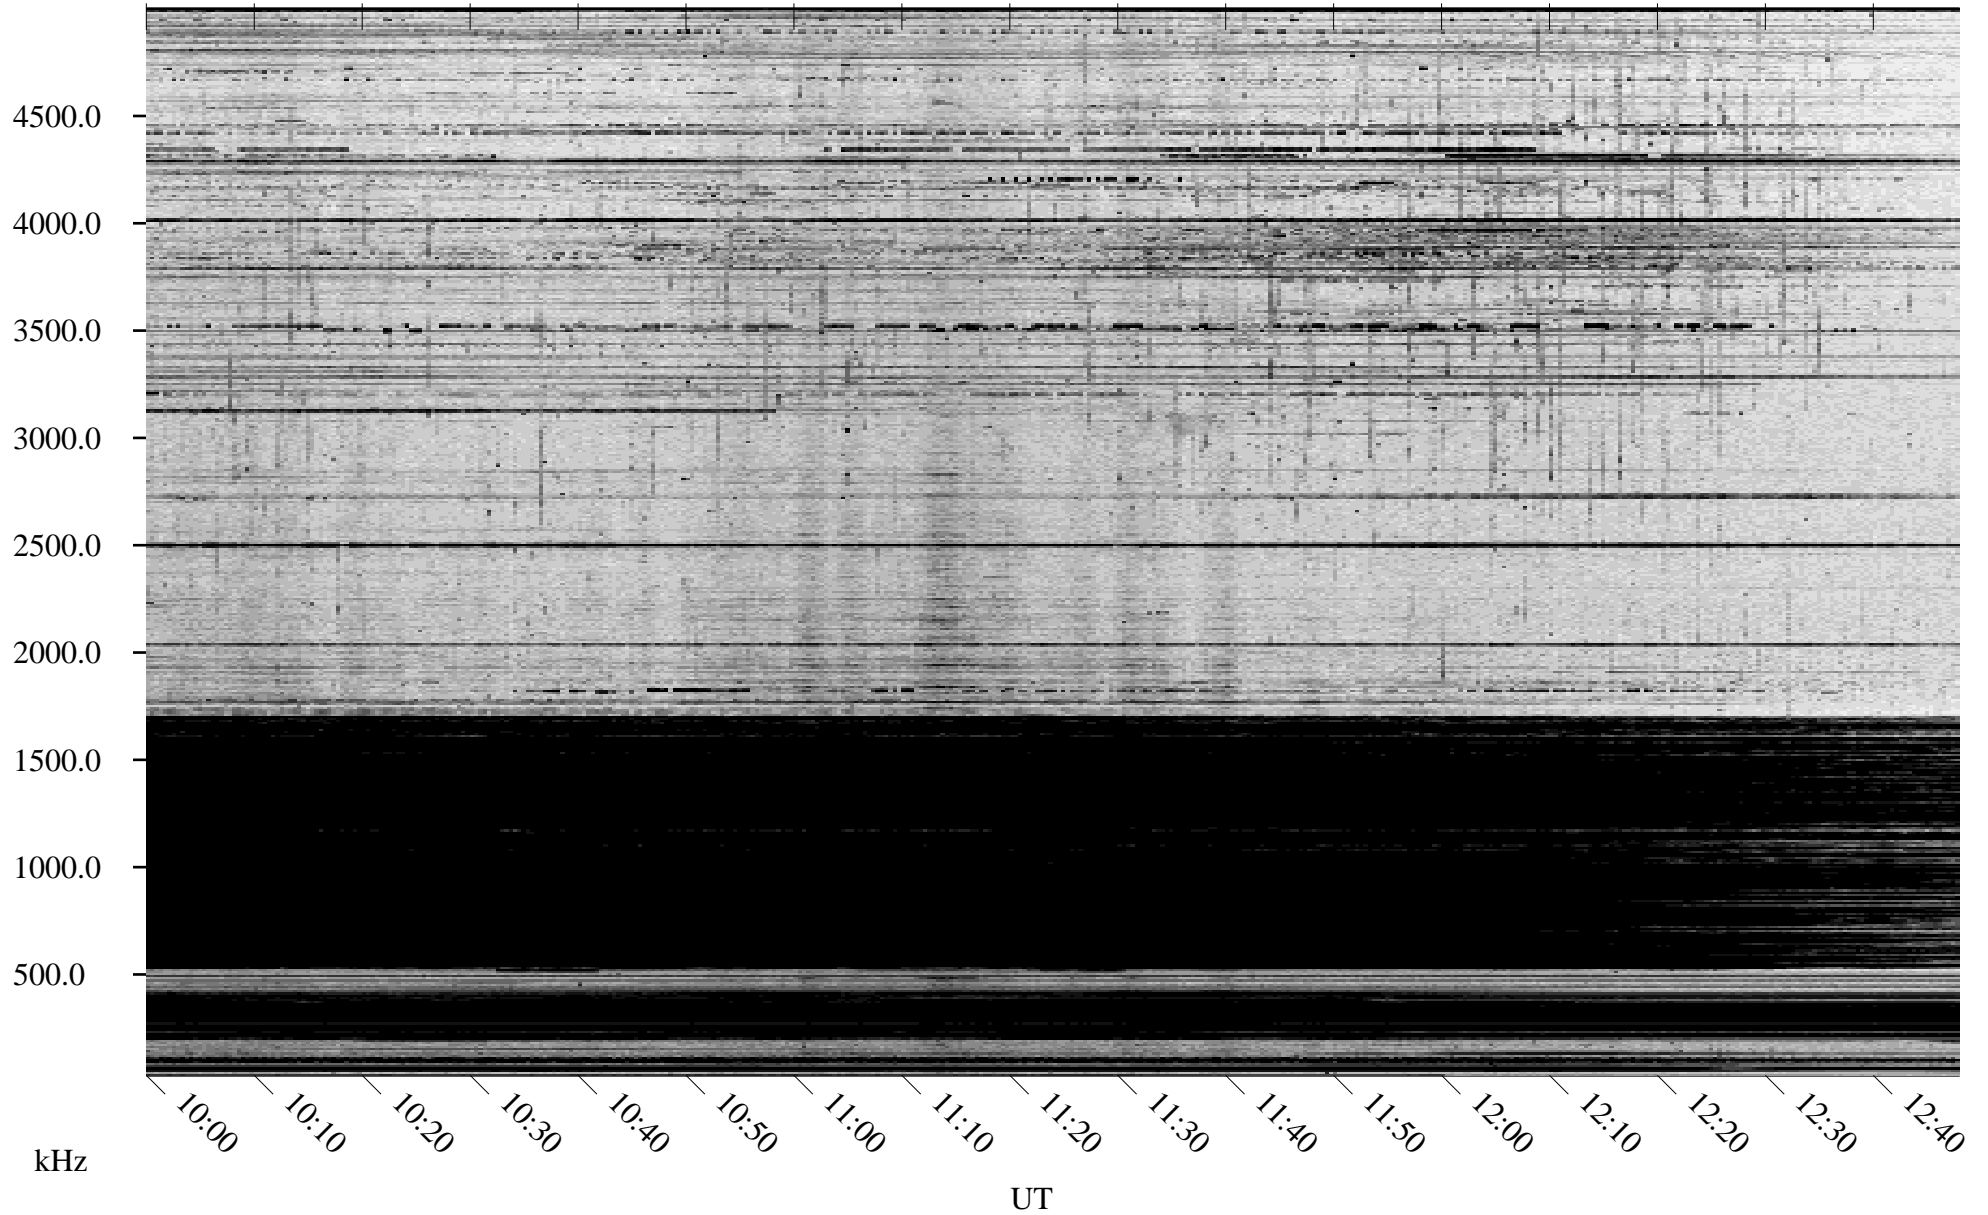

03/09/2004 Churchill, Manitoba

Linear Scale Black = 161 White = 15

ch04068l.r00m max_12

Page 3

03/09/2004 Churchill, Manitoba

Linear Scale Black = 161 White = 15

ch04068l.r00m max_12

Page 4

03/09/2004 Churchill, Manitoba

Linear Scale Black = 161 White = 15

ch04068l.r00m max_12

Page 5

03/09/2004 Churchill, Manitoba

Linear Scale Black = 161 White = 15

ch04068l.r00m max_12

Page 6

03/09/2004 Churchill, Manitoba

Linear Scale Black = 161 White = 15

ch04068l.r00m max_12

Page 7

03/09/2004 Churchill, Manitoba

Linear Scale Black = 161 White = 15

ch04068l.r00m max_12