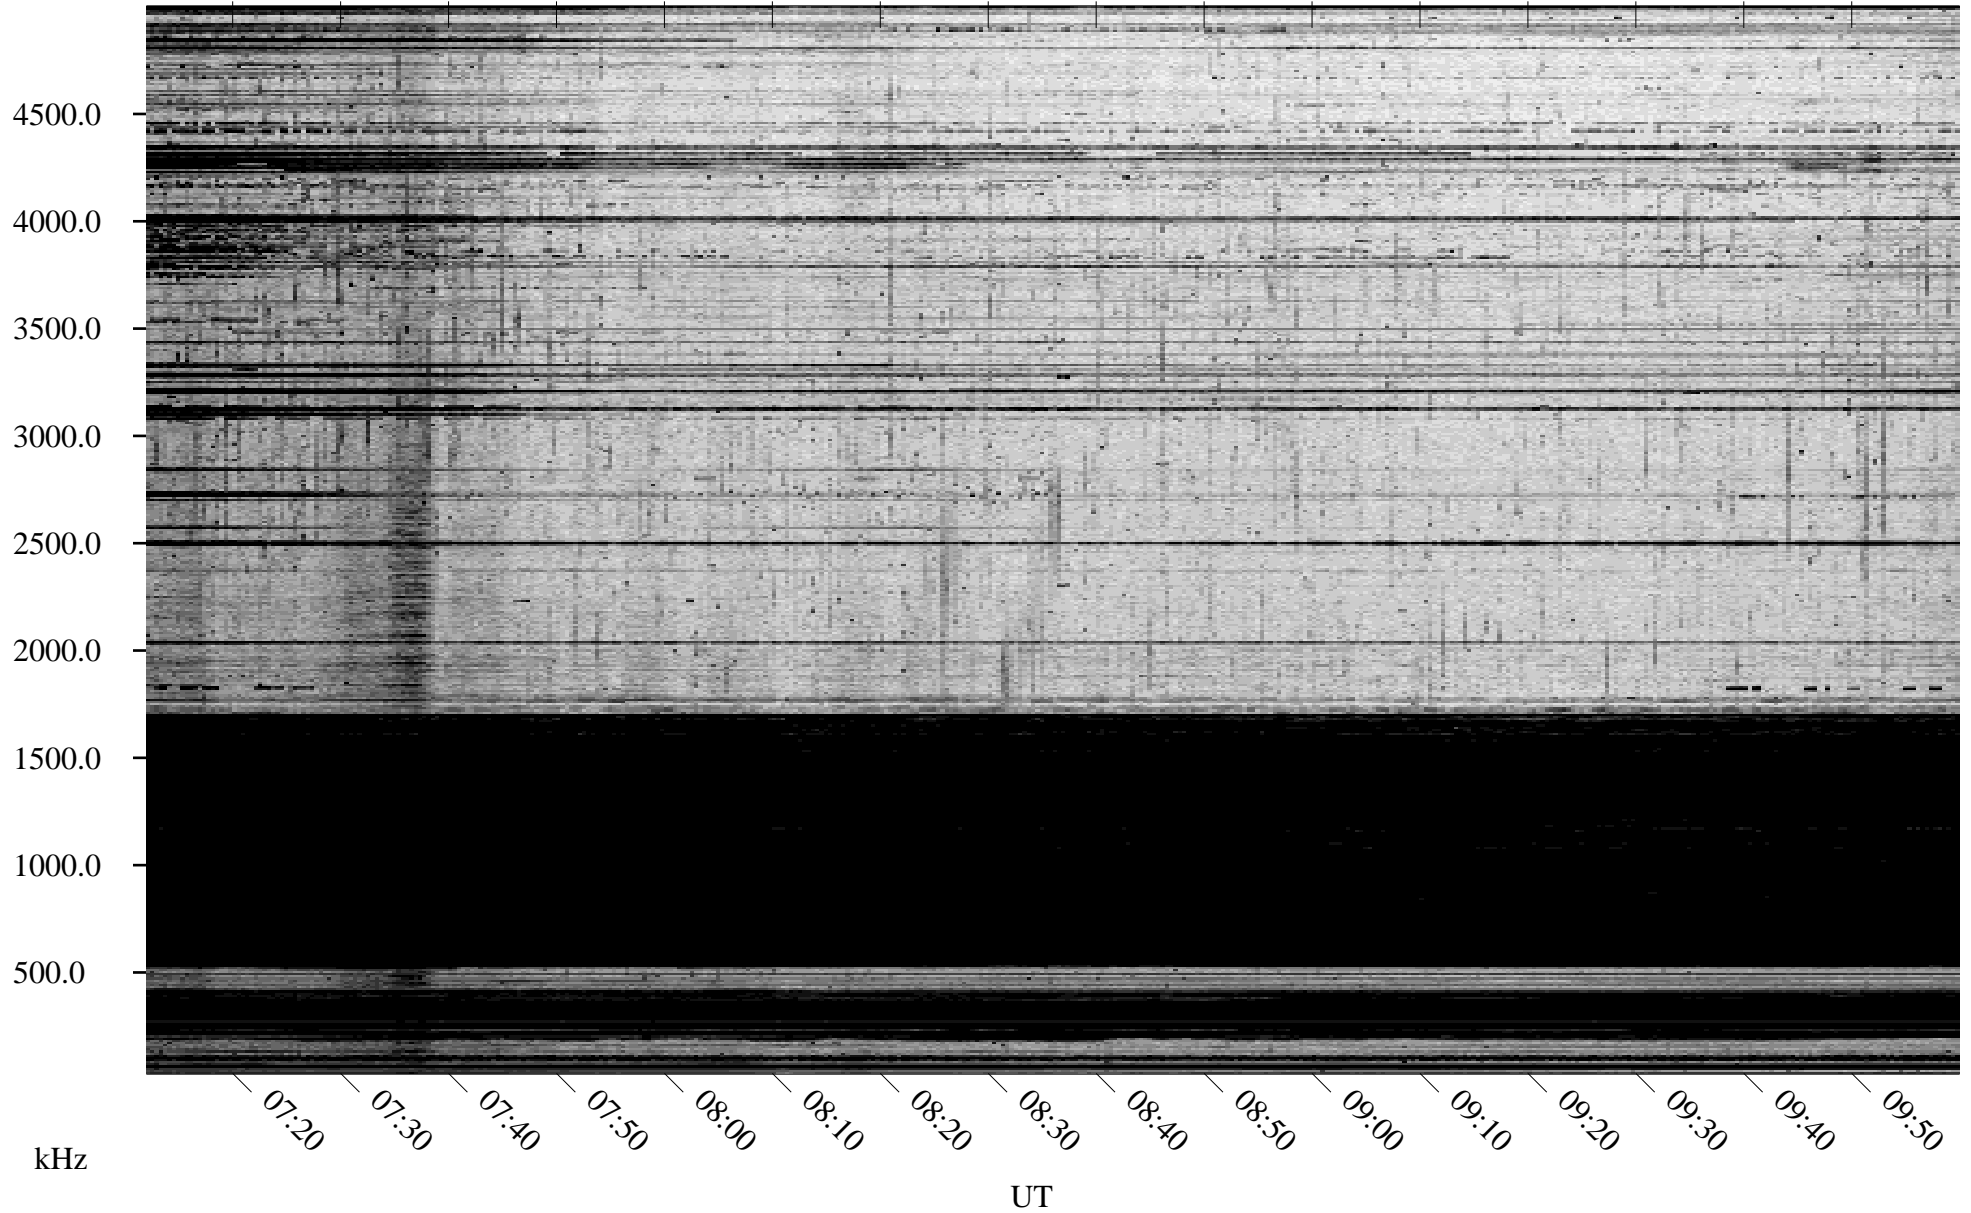

03/08/2004 Churchill, Manitoba

Linear Scale Black = 161 White = 15

ch04068l.r00m max_12

Page 1

03/08/2004 Churchill, Manitoba

Linear Scale Black = 161 White = 15

ch04068l.r00m max_12

Page 2

03/09/2004 Churchill, Manitoba

Linear Scale Black = 161 White = 15

ch04068l.r00m max_12

Page 3

03/09/2004 Churchill, Manitoba

Linear Scale Black = 161 White = 15

ch04068l.r00m max_12

Page 4

03/09/2004 Churchill, Manitoba

Linear Scale Black = 161 White = 15

ch04068l.r00m max_12

Page 5

03/09/2004 Churchill, Manitoba

Linear Scale Black = 161 White = 15

ch04068l.r00m max_12

Page 6

03/09/2004 Churchill, Manitoba

Linear Scale Black = 161 White = 15

ch04068l.r00m max_12

Page 7

03/09/2004 Churchill, Manitoba

Linear Scale Black = 161 White = 15

ch04068l.r00m max_12