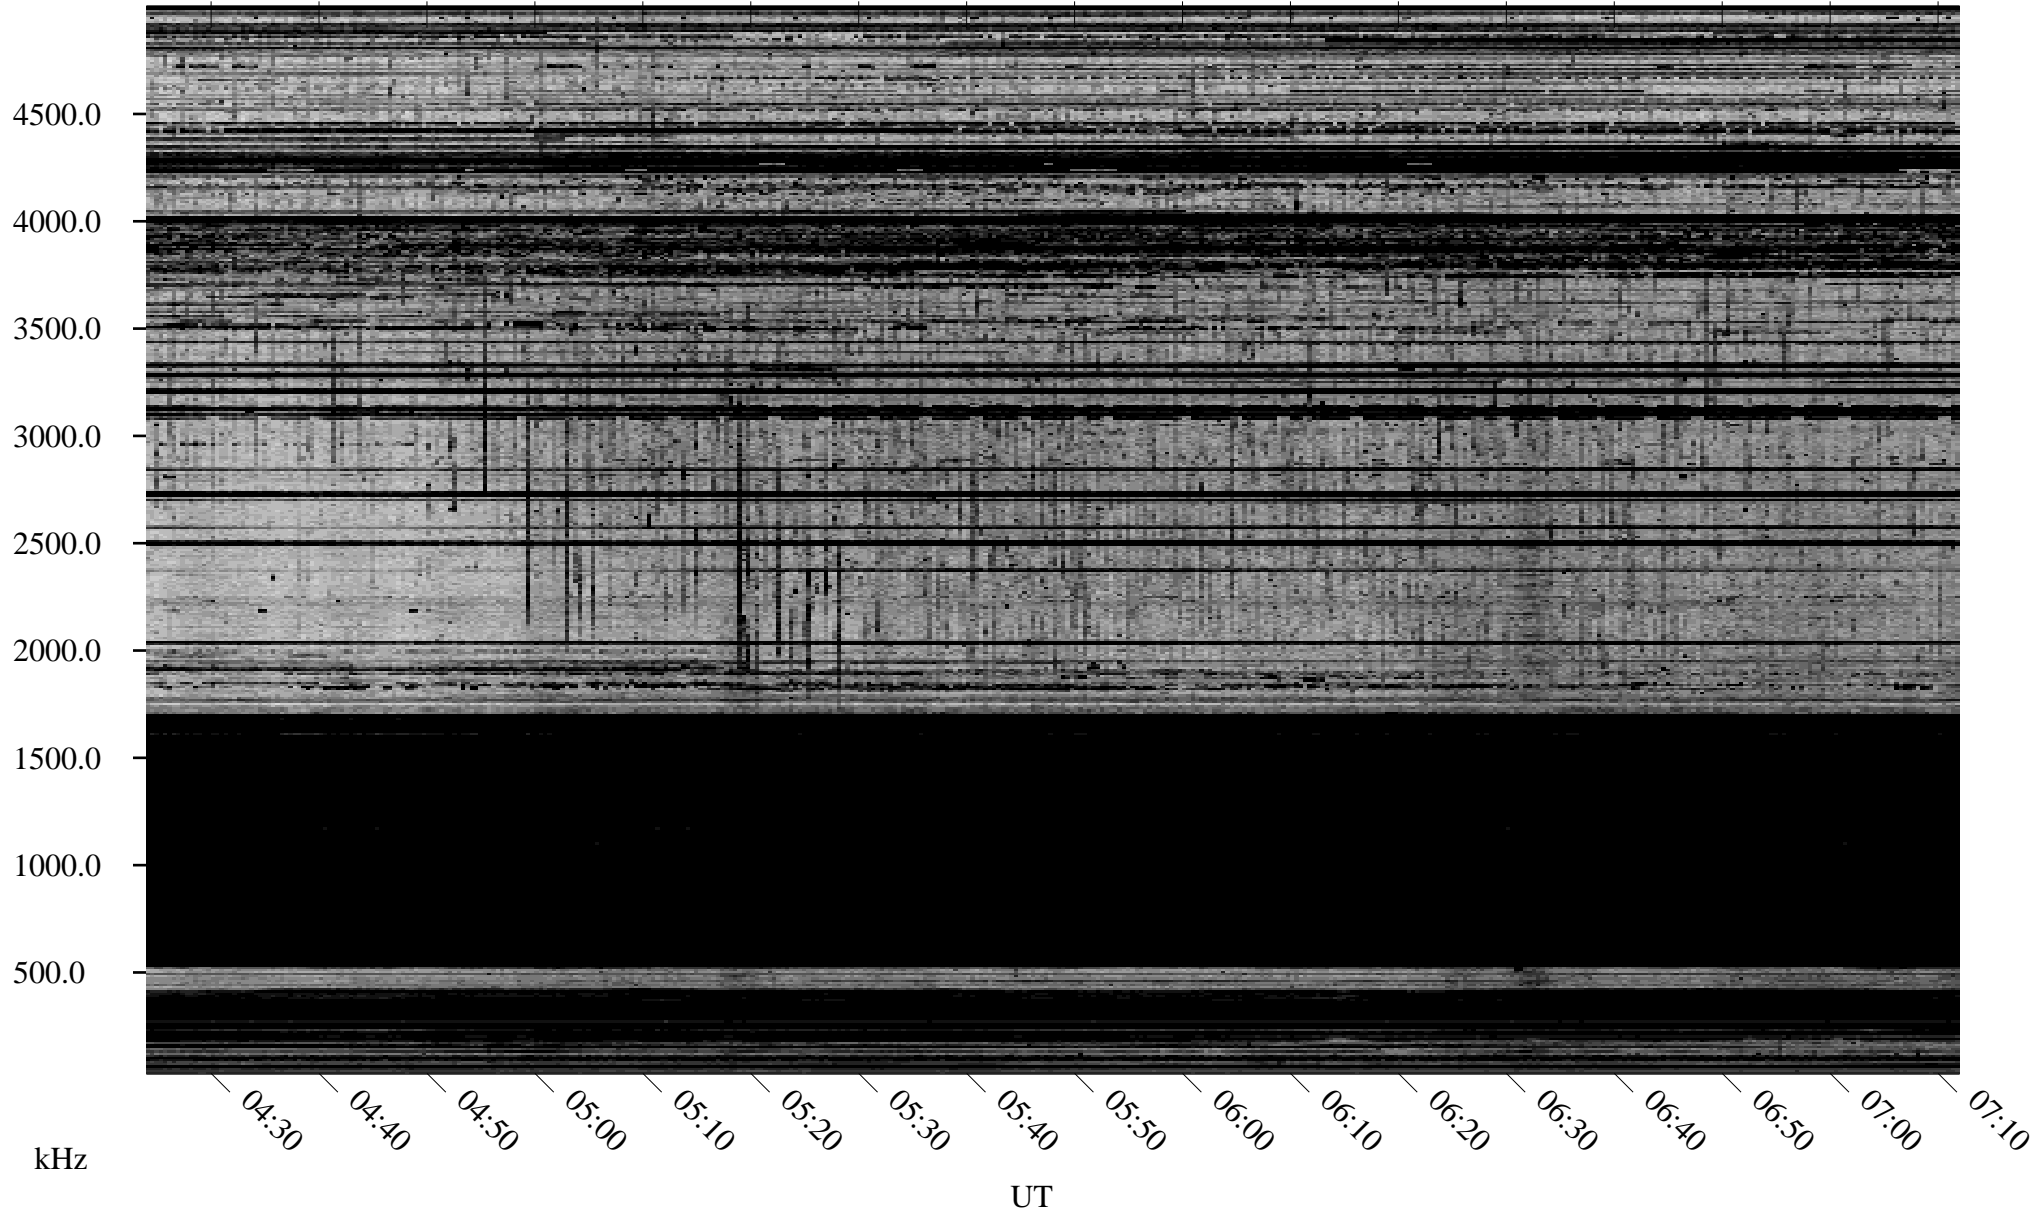

03/08/2004 Churchill, Manitoba

Linear Scale Black = 161 White = 15

ch04068l.r00m max_12

Page 1

03/08/2004 Churchill, Manitoba

Linear Scale Black = 161 White = 15

ch04068l.r00m max_12

Page 2

03/09/2004 Churchill, Manitoba

Linear Scale Black = 161 White = 15

ch04068l.r00m max_12

Page 3

03/09/2004 Churchill, Manitoba

Linear Scale Black = 161 White = 15

ch04068l.r00m max_12

Page 4

03/09/2004 Churchill, Manitoba

Linear Scale Black = 161 White = 15

ch04068l.r00m max_12

Page 5

03/09/2004 Churchill, Manitoba

Linear Scale Black = 161 White = 15

ch04068l.r00m max_12

Page 6

03/09/2004 Churchill, Manitoba

Linear Scale Black = 161 White = 15

ch04068l.r00m max_12

Page 7

03/09/2004 Churchill, Manitoba

Linear Scale Black = 161 White = 15

ch04068l.r00m max_12