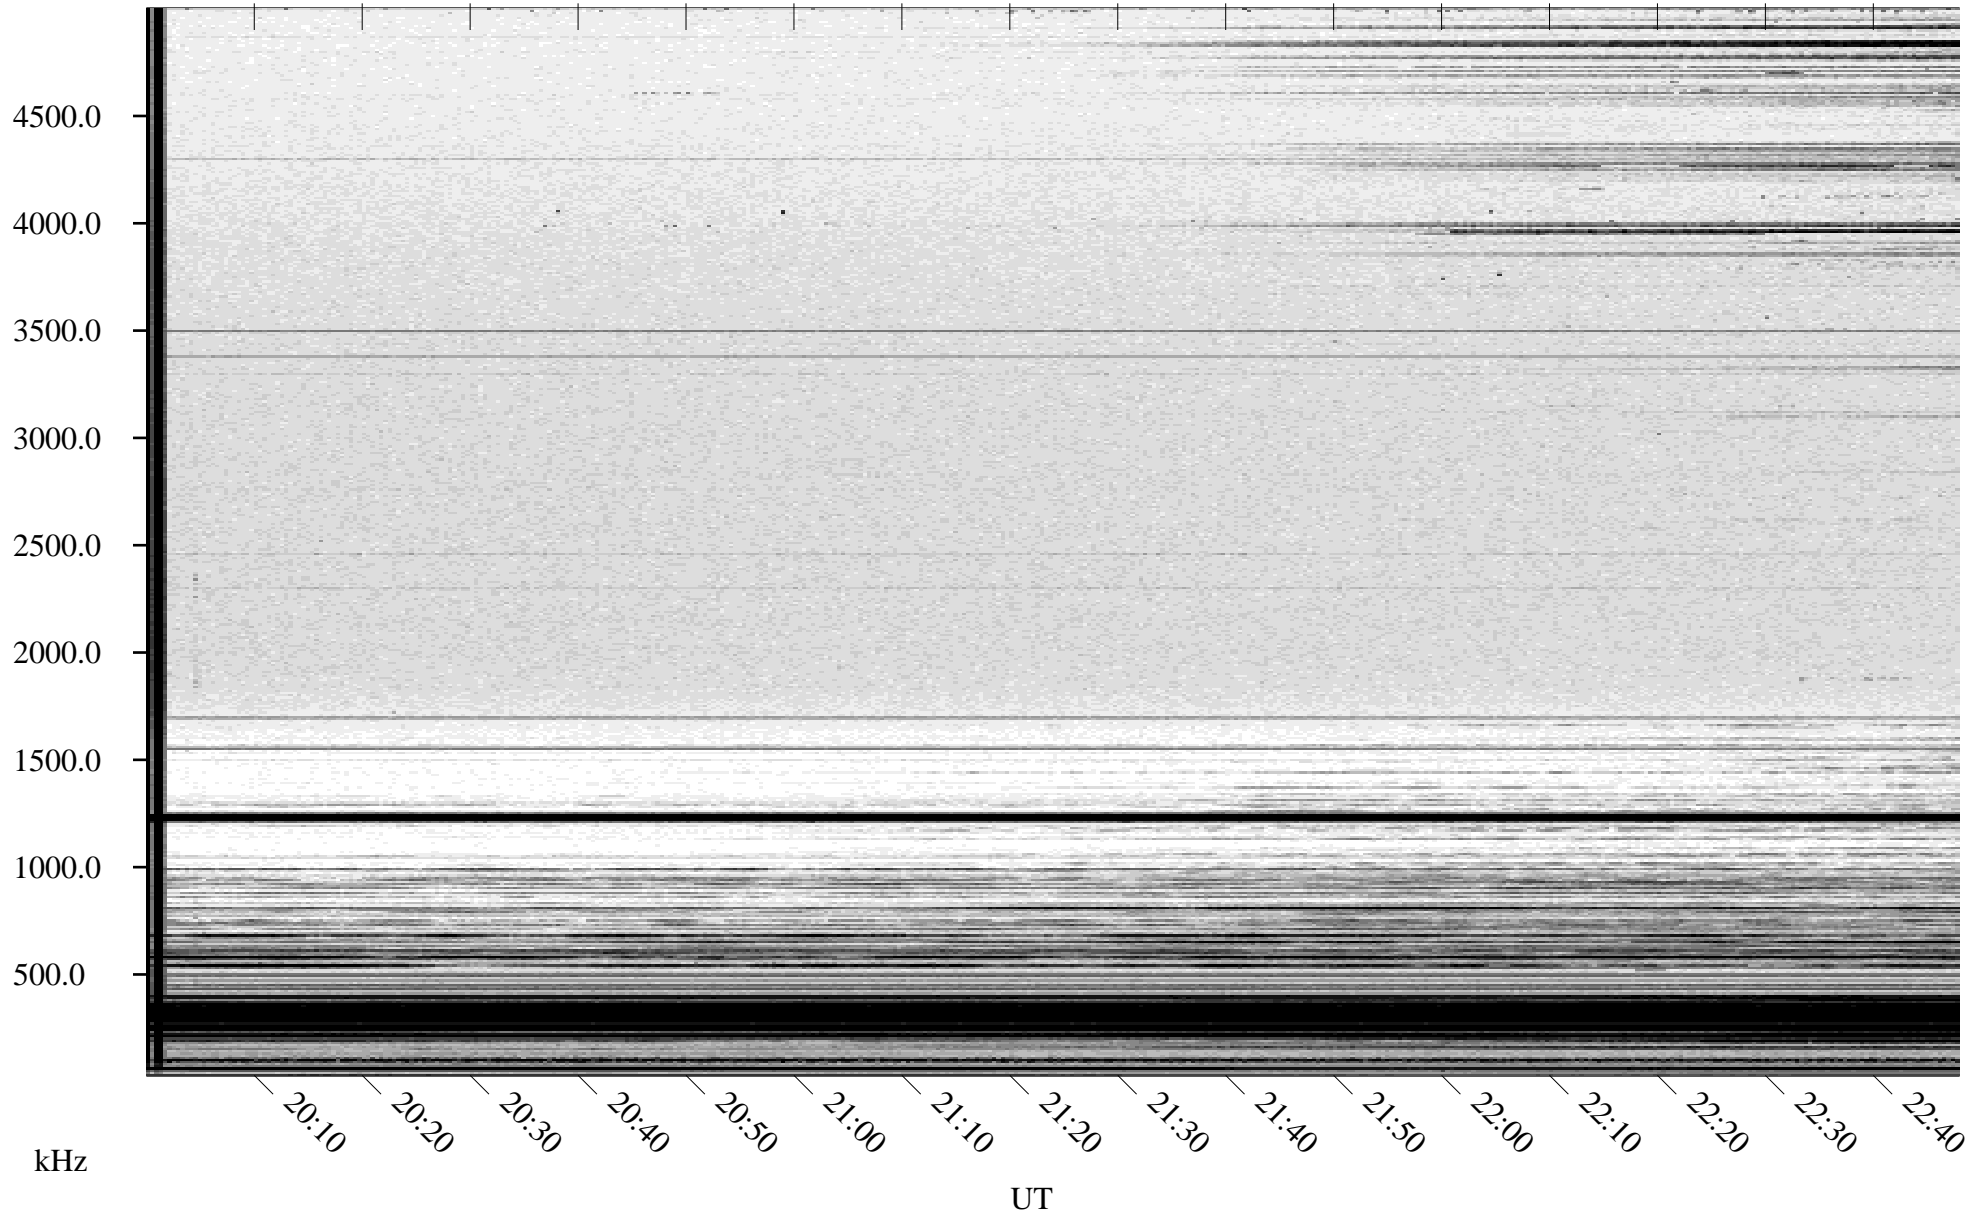

03/08/2004 Churchill, Manitoba

Linear Scale Black = 161 White = 15

ch04068l.r00m max_12

Page 1

03/08/2004 Churchill, Manitoba

Linear Scale Black = 161 White = 15

ch04068l.r00m max_12

Page 2

03/09/2004 Churchill, Manitoba

Linear Scale Black = 161 White = 15

ch04068l.r00m max_12

Page 3

03/09/2004 Churchill, Manitoba

Linear Scale Black = 161 White = 15

ch04068l.r00m max_12

Page 4

03/09/2004 Churchill, Manitoba

Linear Scale Black = 161 White = 15

ch04068l.r00m max_12

Page 5

03/09/2004 Churchill, Manitoba

Linear Scale Black = 161 White = 15

ch04068l.r00m max_12

Page 6

03/09/2004 Churchill, Manitoba

Linear Scale Black = 161 White = 15

ch04068l.r00m max_12

Page 7

03/09/2004 Churchill, Manitoba

Linear Scale Black = 161 White = 15

ch04068l.r00m max_12