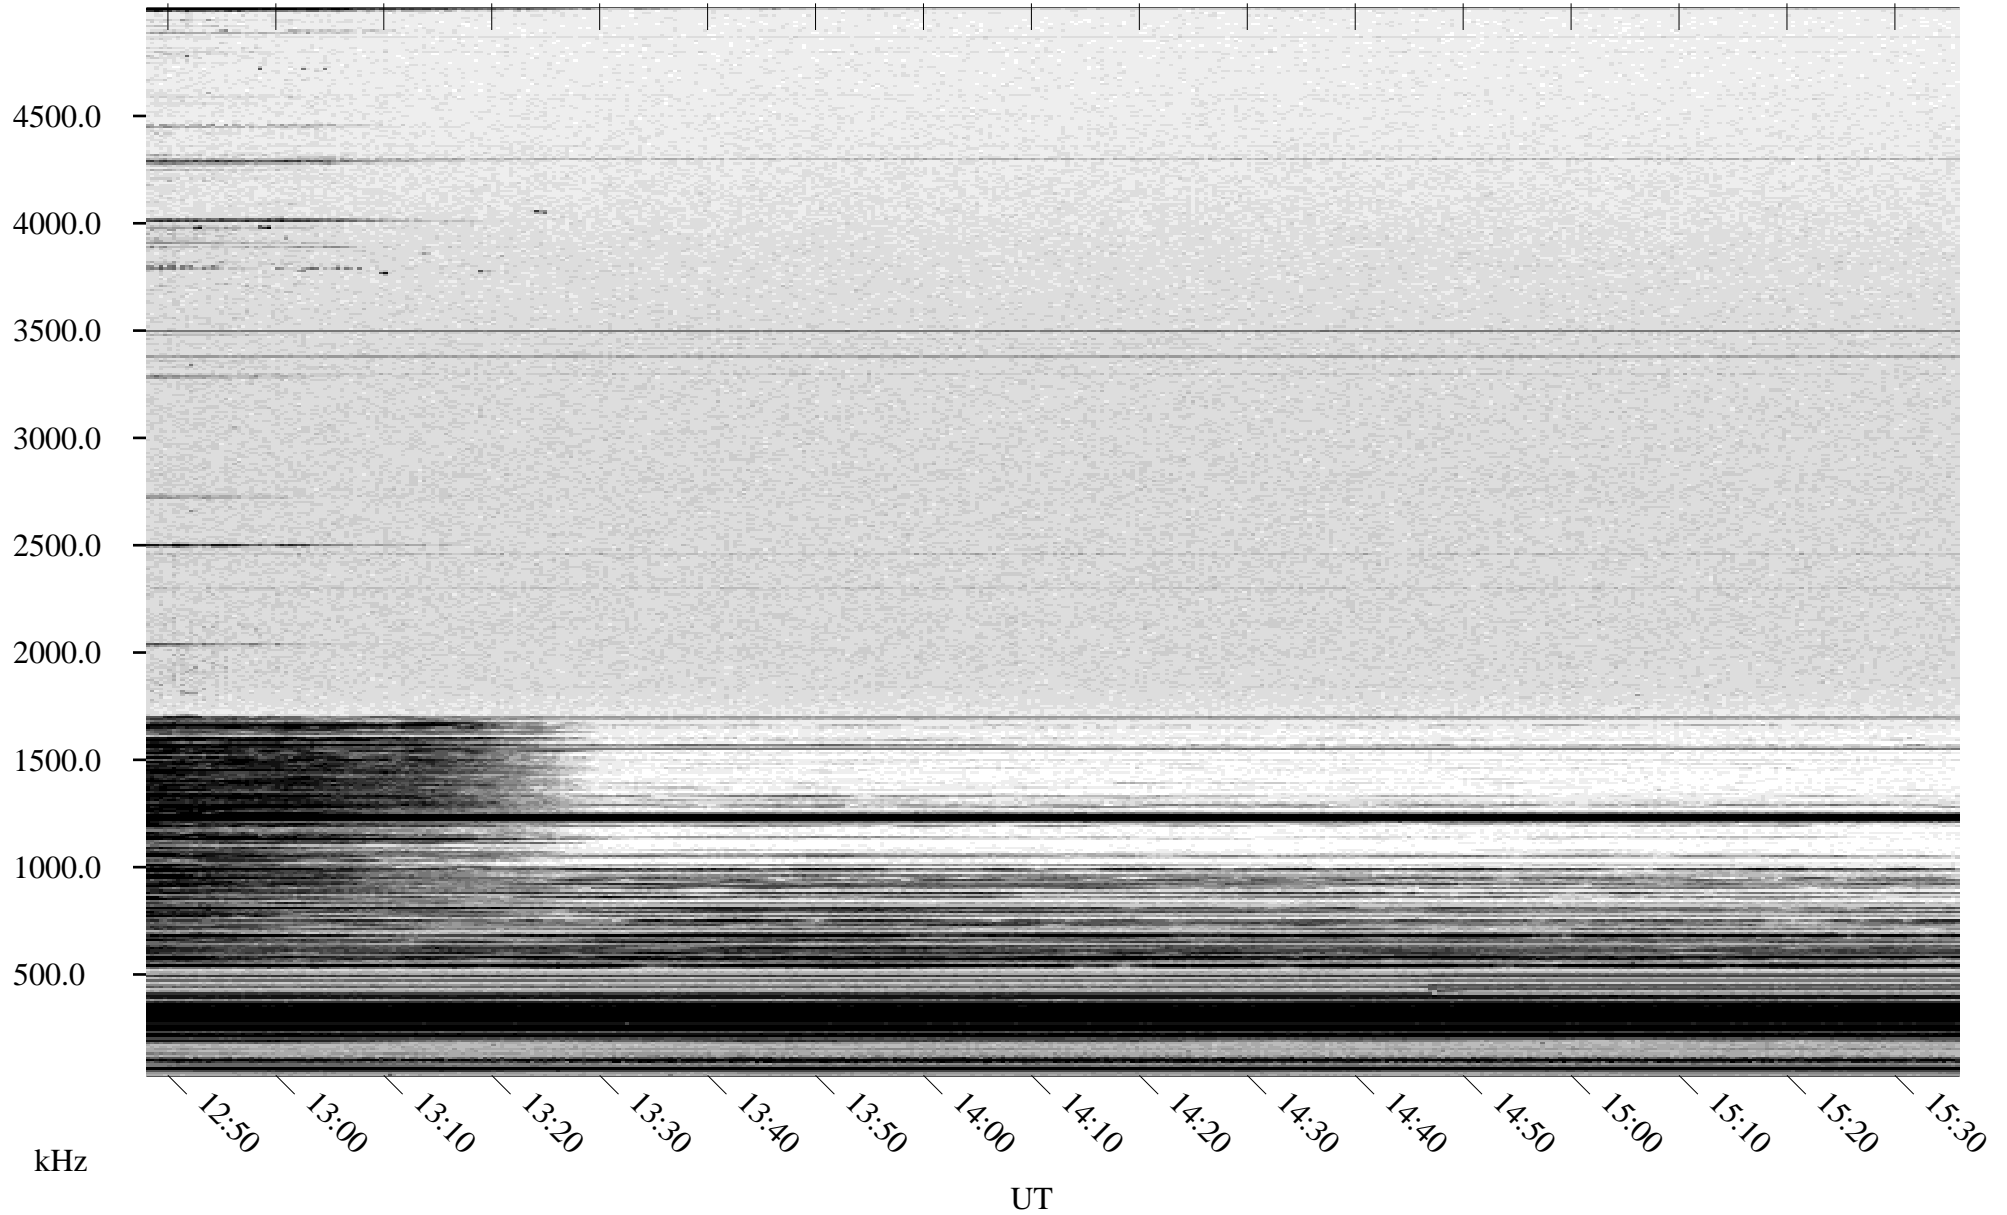

03/08/2004 Churchill, Manitoba

Linear Scale Black = 161 White = 15

ch04068l.r00m max_12

Page 1

03/08/2004 Churchill, Manitoba

Linear Scale Black = 161 White = 15

ch04068l.r00m max_12

Page 2

03/09/2004 Churchill, Manitoba

Linear Scale Black = 161 White = 15

ch04068l.r00m max_12

Page 3

03/09/2004 Churchill, Manitoba

Linear Scale Black = 161 White = 15

ch04068l.r00m max_12

Page 4

03/09/2004 Churchill, Manitoba

Linear Scale Black = 161 White = 15

ch04068l.r00m max_12

Page 5

03/09/2004 Churchill, Manitoba

Linear Scale Black = 161 White = 15

ch04068l.r00m max_12

Page 6

03/09/2004 Churchill, Manitoba

Linear Scale Black = 161 White = 15

ch04068l.r00m max_12

Page 7

03/09/2004 Churchill, Manitoba

Linear Scale Black = 161 White = 15

ch04068l.r00m max_12