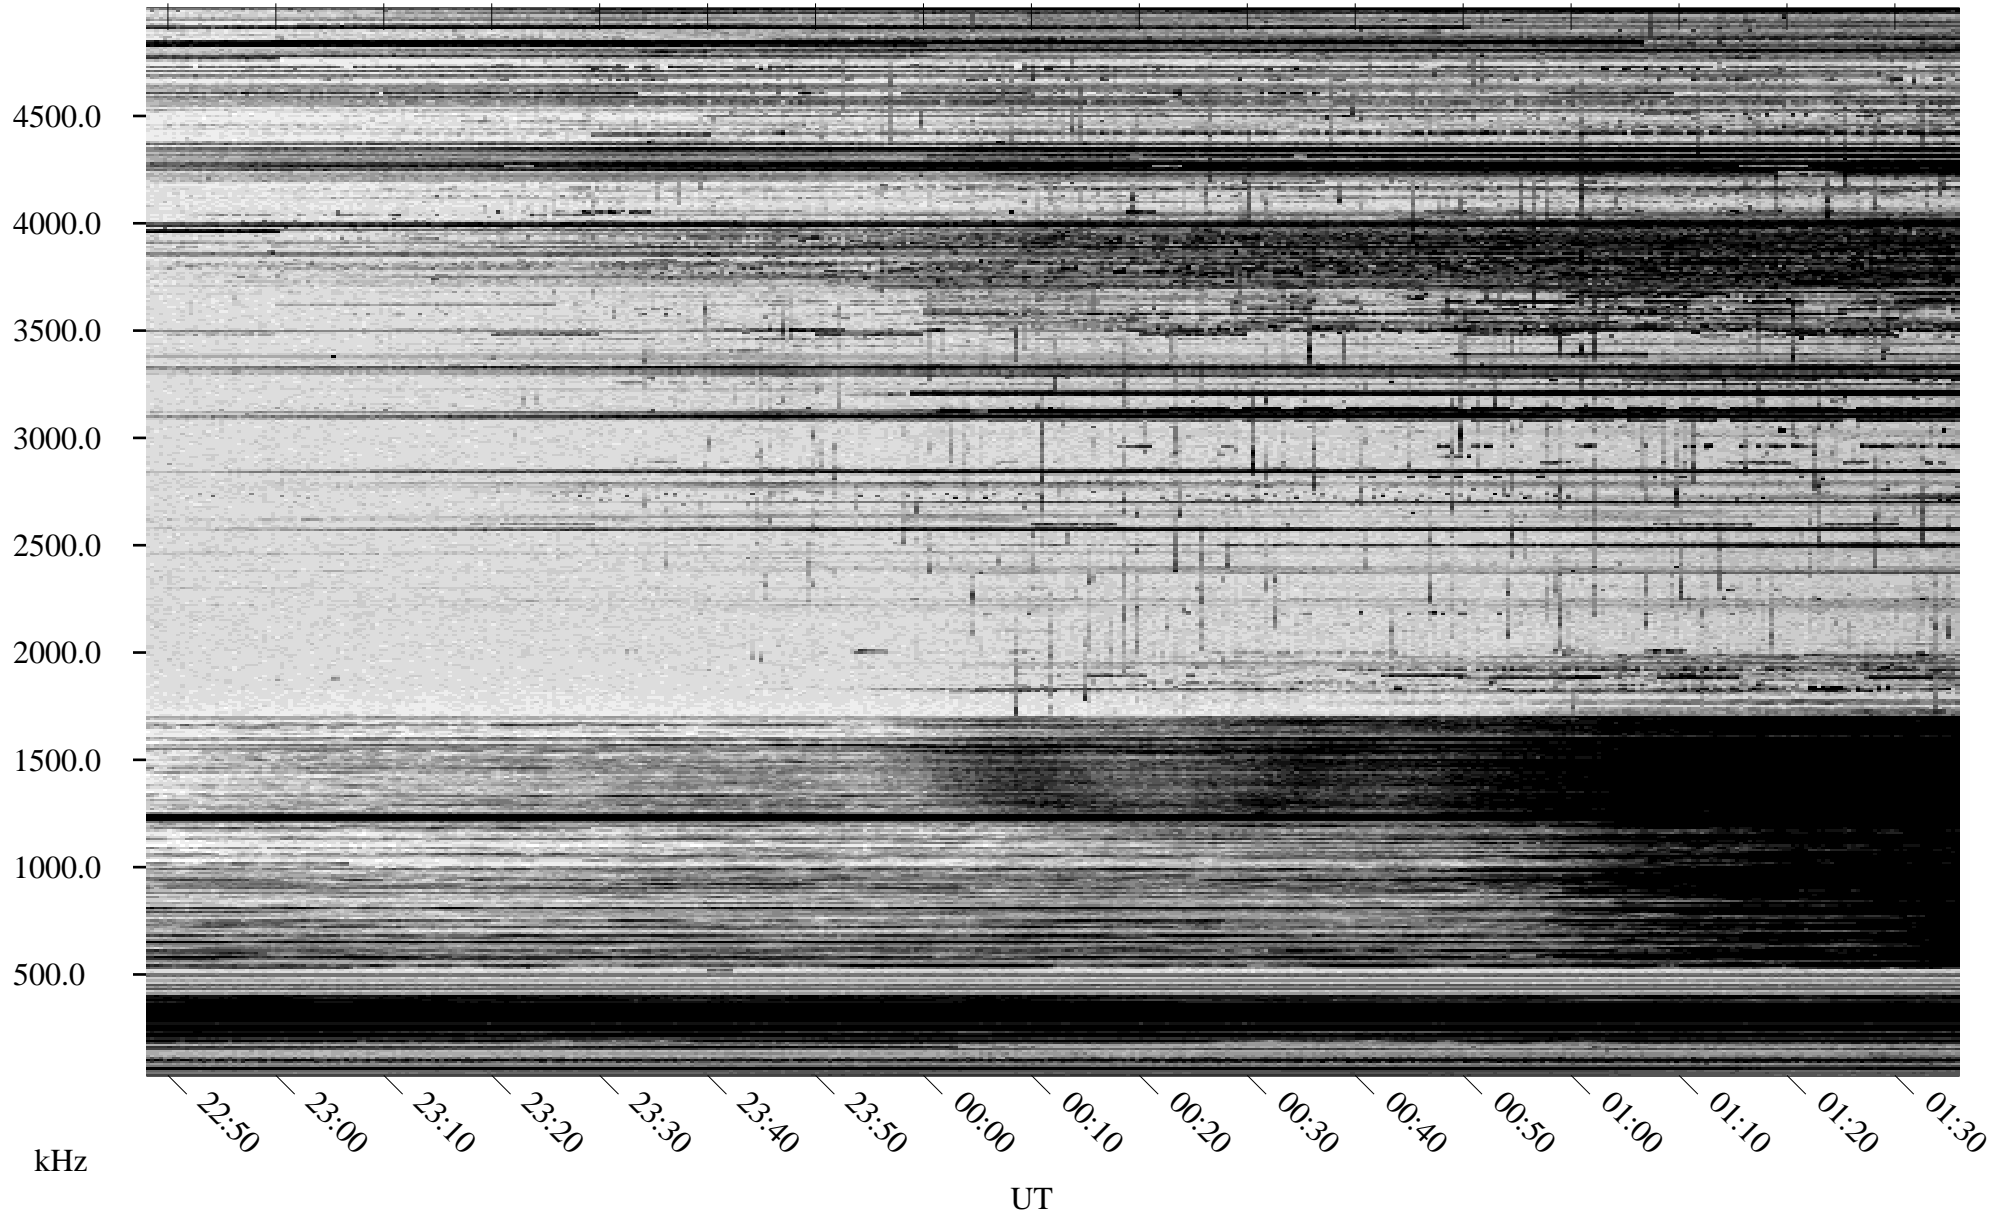

03/08/2004 Churchill, Manitoba

Linear Scale Black = 161 White = 15

ch04068l.r00m max_12

Page 1

03/08/2004 Churchill, Manitoba

Linear Scale Black = 161 White = 15

ch04068l.r00m max_12

Page 2

03/09/2004 Churchill, Manitoba

Linear Scale Black = 161 White = 15

ch04068l.r00m max_12

Page 3

03/09/2004 Churchill, Manitoba

Linear Scale Black = 161 White = 15

ch04068l.r00m max_12

Page 4

03/09/2004 Churchill, Manitoba

Linear Scale Black = 161 White = 15

ch04068l.r00m max_12

Page 5

03/09/2004 Churchill, Manitoba

Linear Scale Black = 161 White = 15

ch04068l.r00m max_12

Page 6

03/09/2004 Churchill, Manitoba

Linear Scale Black = 161 White = 15

ch04068l.r00m max_12

Page 7

03/09/2004 Churchill, Manitoba

Linear Scale Black = 161 White = 15

ch04068l.r00m max_12