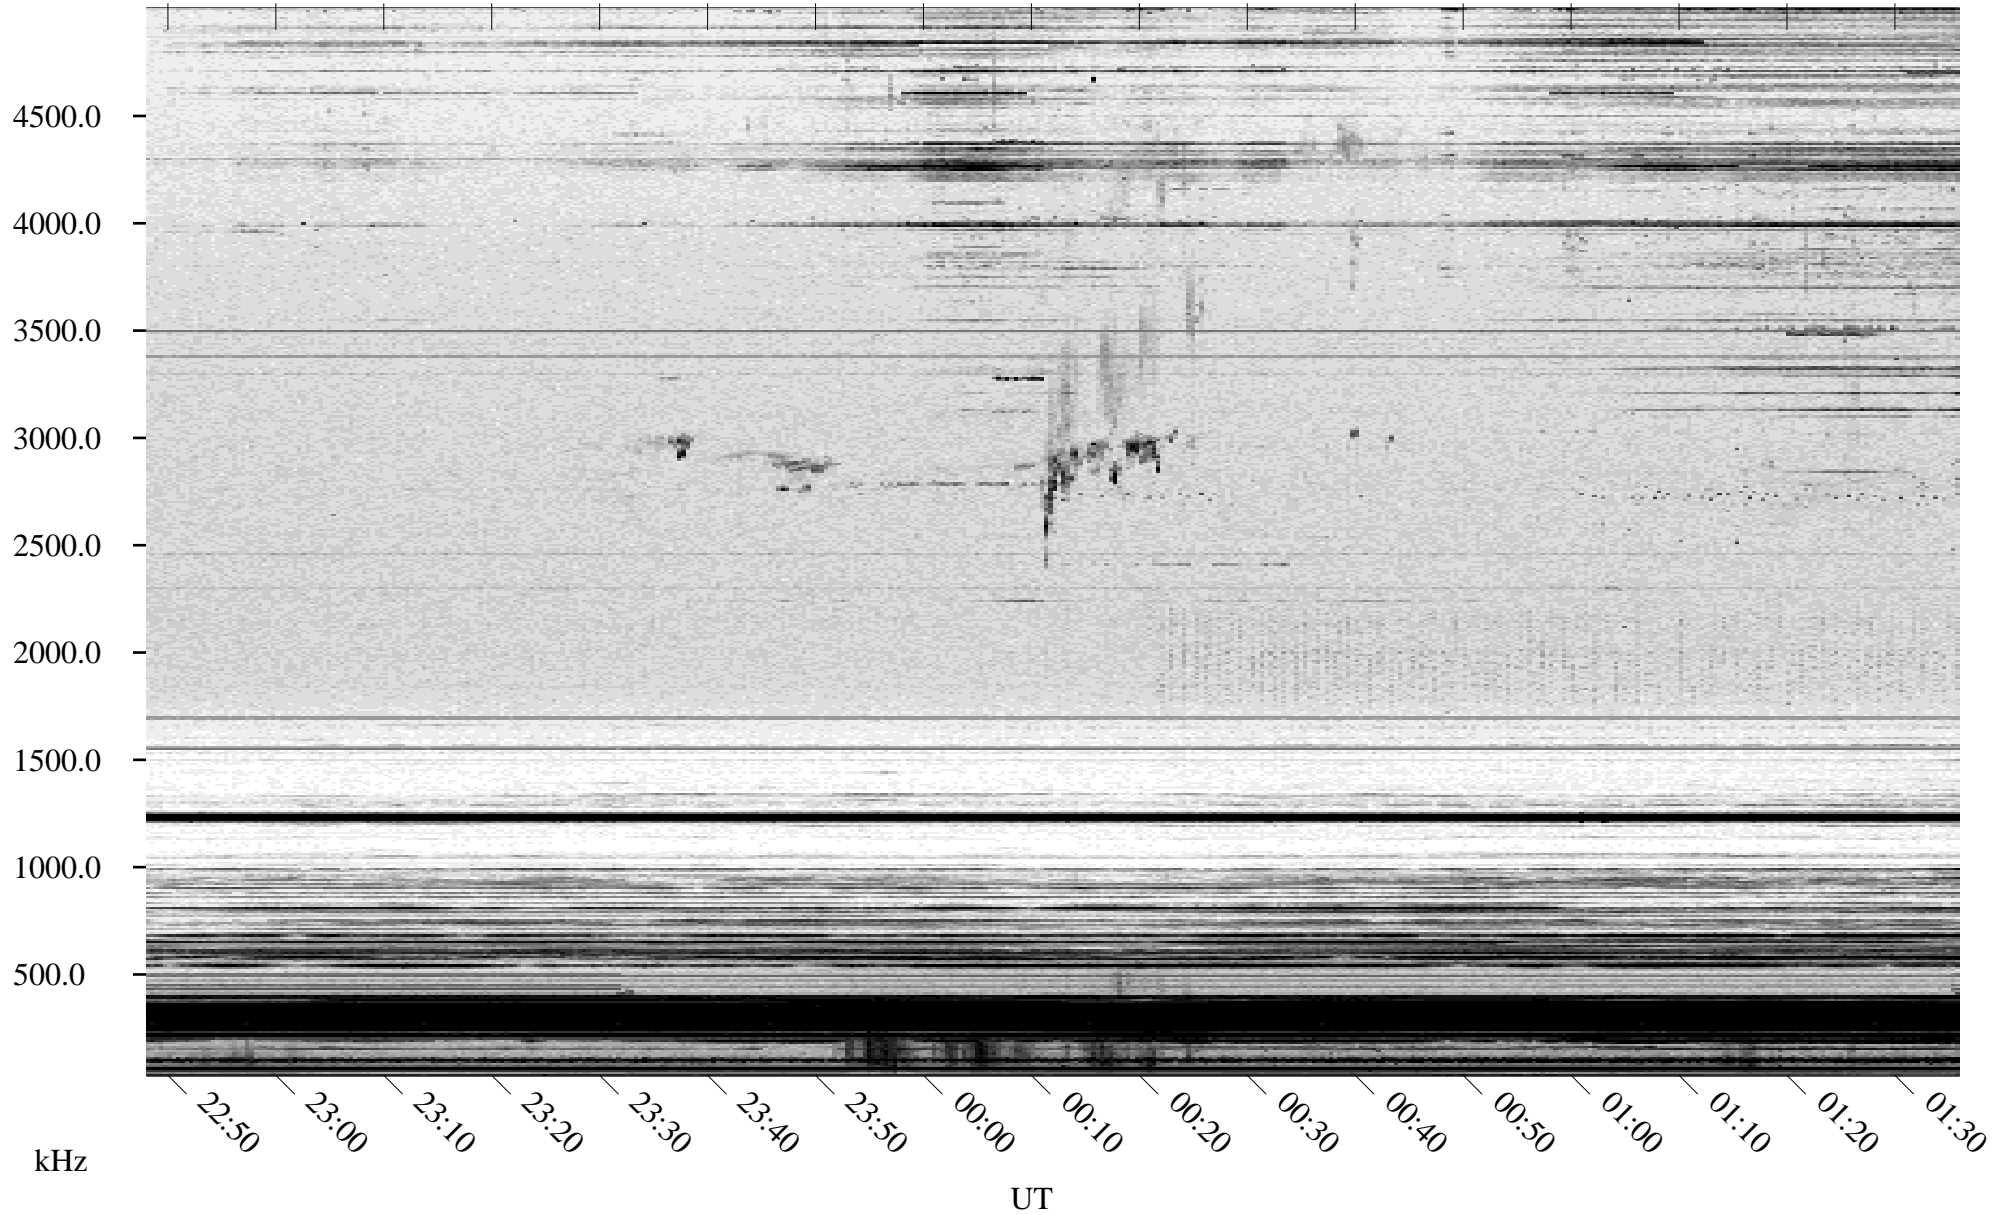

03/10/2004 Churchill, Manitoba

Linear Scale Black = 161 White = 15

ch04070l.r00m max_12

Page 1

03/10/2004 Churchill, Manitoba

Linear Scale Black = 161 White = 15

ch04070l.r00m max_12

Page 2

03/11/2004 Churchill, Manitoba

Linear Scale Black = 161 White = 15

ch04070l.r00m max_12

Page 3

03/11/2004 Churchill, Manitoba

Linear Scale Black = 161 White = 15

ch04070l.r00m max_12

Page 4

03/11/2004 Churchill, Manitoba

Linear Scale Black = 161 White = 15

ch04070l.r00m max_12

Page 5

03/11/2004 Churchill, Manitoba

Linear Scale Black = 161 White = 15

ch04070l.r00m max_12

Page 6

03/11/2004 Churchill, Manitoba

Linear Scale Black = 161 White = 15

ch04070l.r00m max_12

Page 7

03/11/2004 Churchill, Manitoba

Linear Scale Black = 161 White = 15

ch04070l.r00m max_12