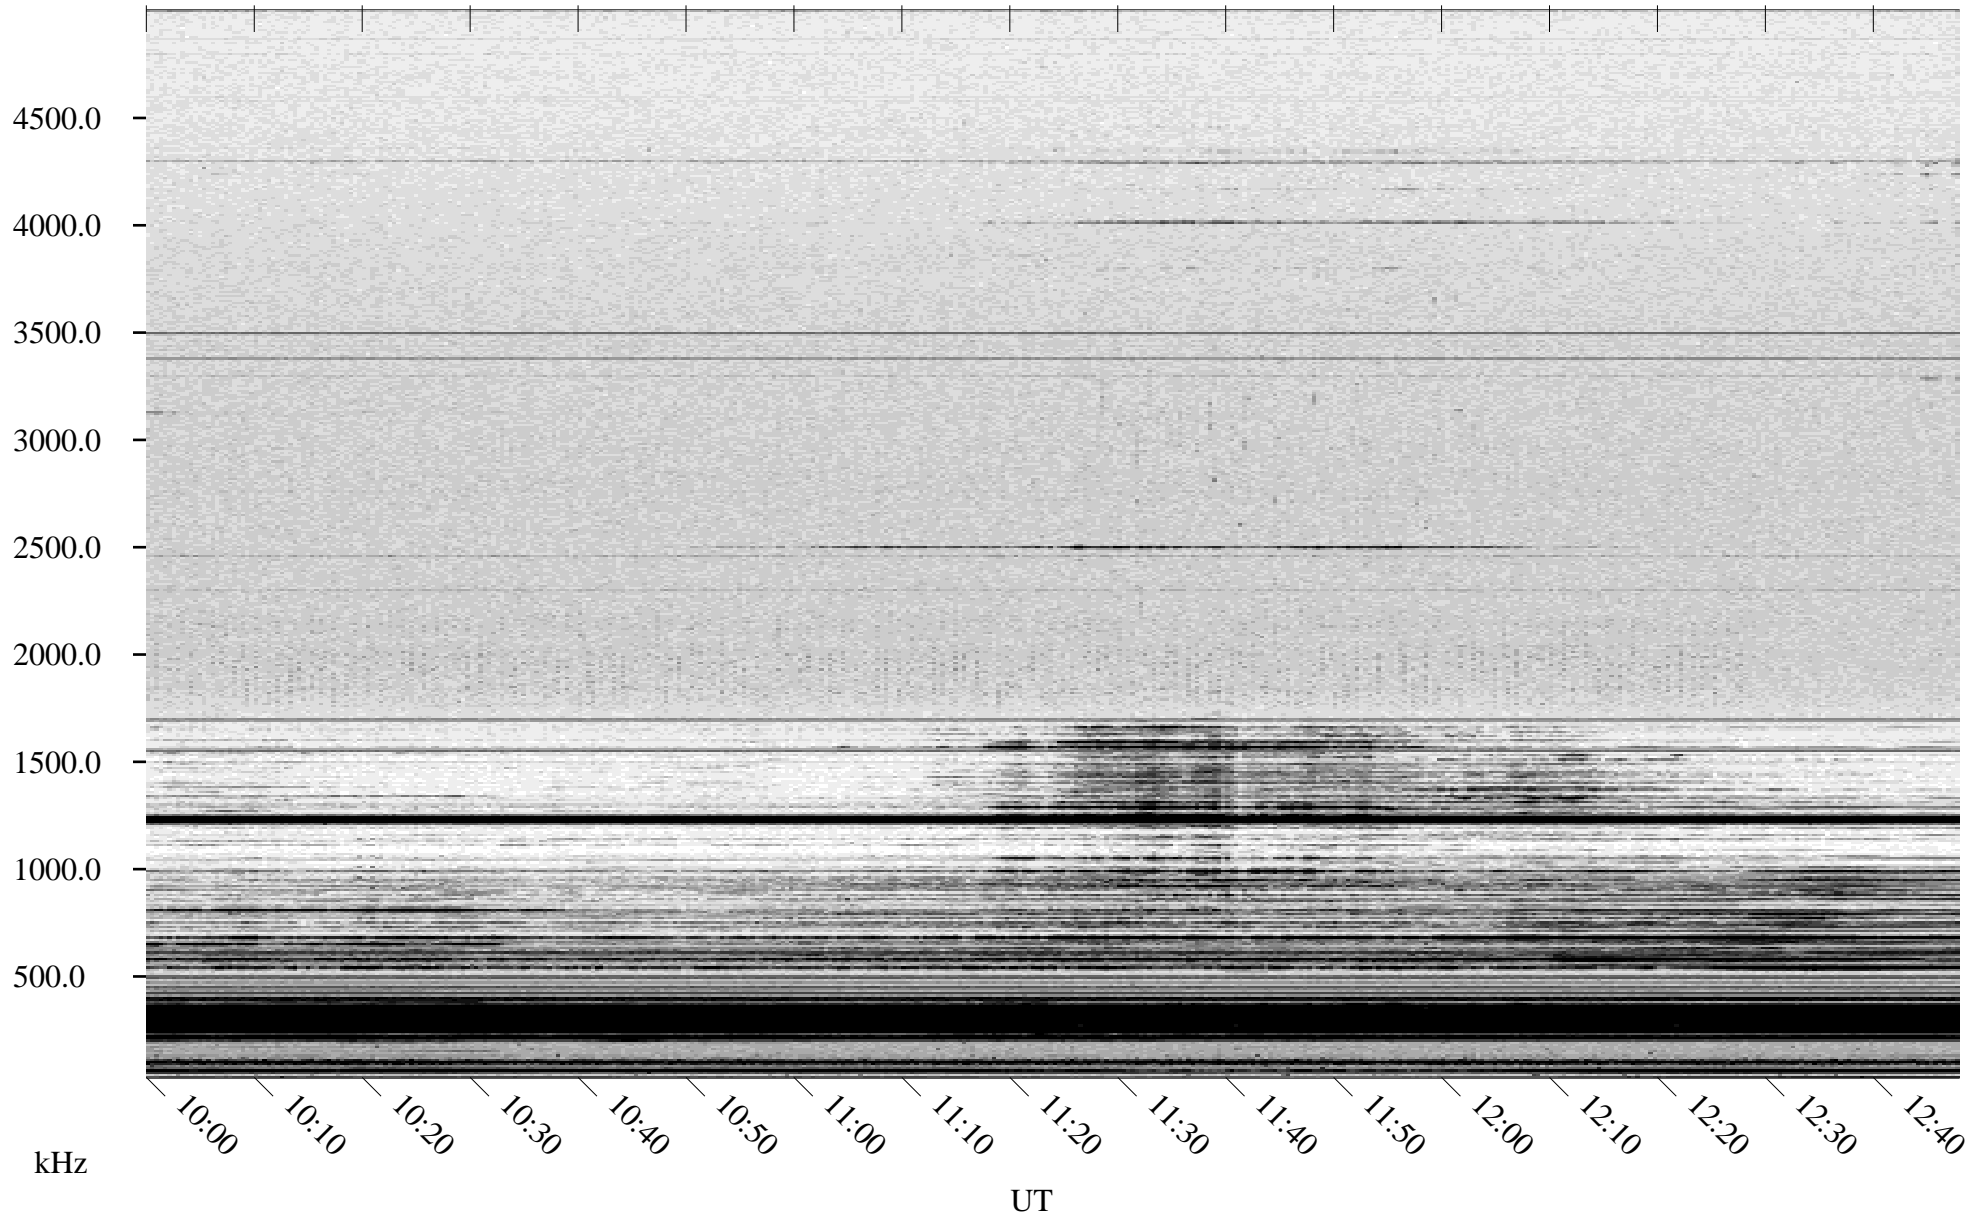

03/10/2004 Churchill, Manitoba

Linear Scale Black = 161 White = 15

ch04070l.r00m max_12

Page 1

03/10/2004 Churchill, Manitoba

Linear Scale Black = 161 White = 15

ch04070l.r00m max_12

Page 2

03/11/2004 Churchill, Manitoba

Linear Scale Black = 161 White = 15

ch04070l.r00m max_12

Page 3

03/11/2004 Churchill, Manitoba

Linear Scale Black = 161 White = 15

ch04070l.r00m max_12

Page 4

03/11/2004 Churchill, Manitoba

Linear Scale Black = 161 White = 15

ch04070l.r00m max_12

Page 5

03/11/2004 Churchill, Manitoba

Linear Scale Black = 161 White = 15

ch04070l.r00m max_12

Page 6

03/11/2004 Churchill, Manitoba

Linear Scale Black = 161 White = 15

ch04070l.r00m max_12

Page 7

03/11/2004 Churchill, Manitoba

Linear Scale Black = 161 White = 15

ch04070l.r00m max_12