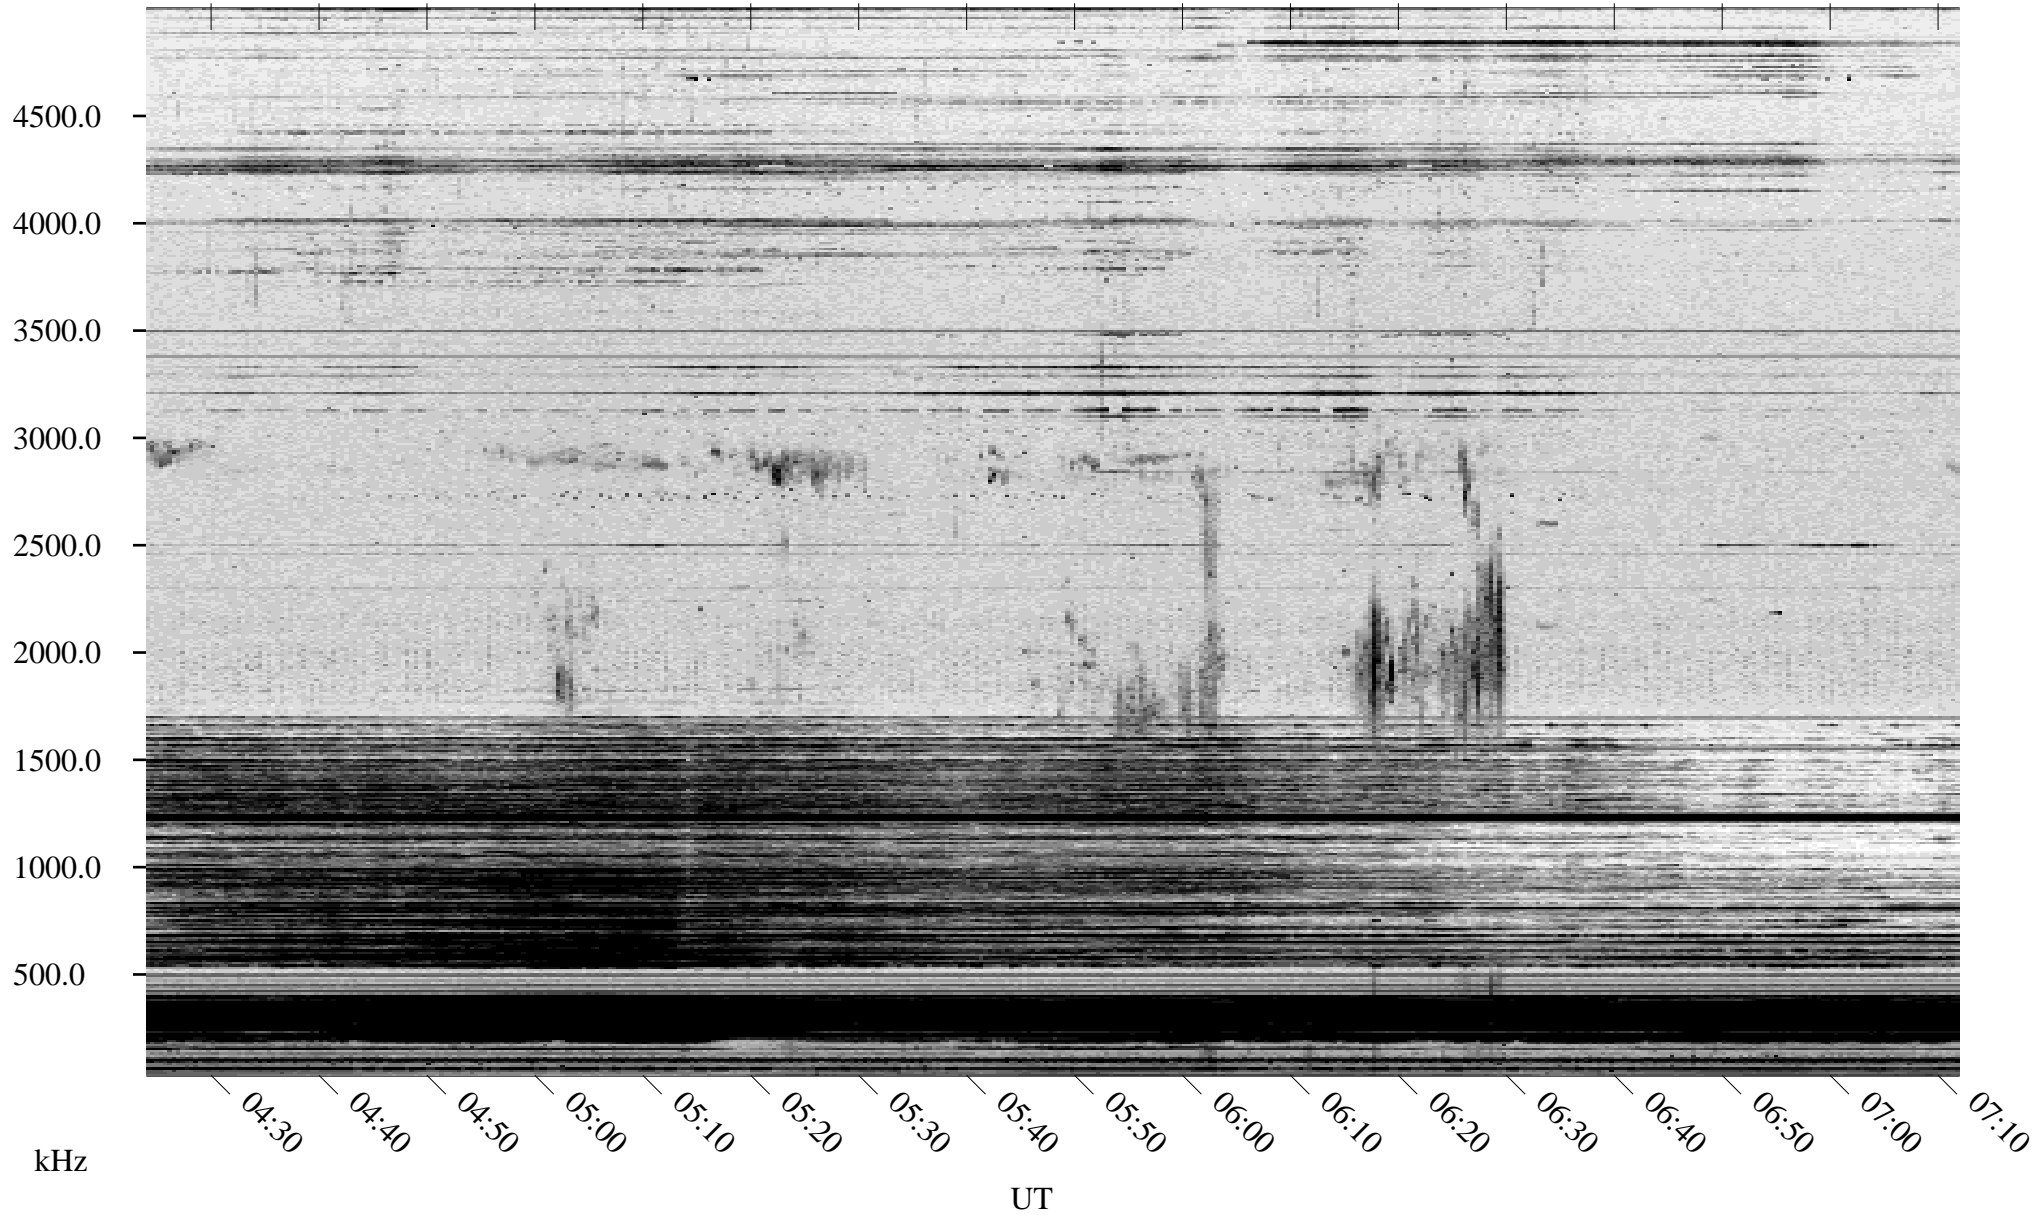

03/10/2004 Churchill, Manitoba

Linear Scale Black = 161 White = 15

ch04070l.r00m max_12

Page 1

03/10/2004 Churchill, Manitoba

Linear Scale Black = 161 White = 15

ch04070l.r00m max_12

Page 2

03/11/2004 Churchill, Manitoba

Linear Scale Black = 161 White = 15

ch04070l.r00m max_12

Page 3

03/11/2004 Churchill, Manitoba

Linear Scale Black = 161 White = 15

ch04070l.r00m max_12

Page 4

03/11/2004 Churchill, Manitoba

Linear Scale Black = 161 White = 15

ch04070l.r00m max_12

Page 5

03/11/2004 Churchill, Manitoba

Linear Scale Black = 161 White = 15

ch04070l.r00m max_12

Page 6

03/11/2004 Churchill, Manitoba

Linear Scale Black = 161 White = 15

ch04070l.r00m max_12

Page 7

03/11/2004 Churchill, Manitoba

Linear Scale Black = 161 White = 15

ch04070l.r00m max_12