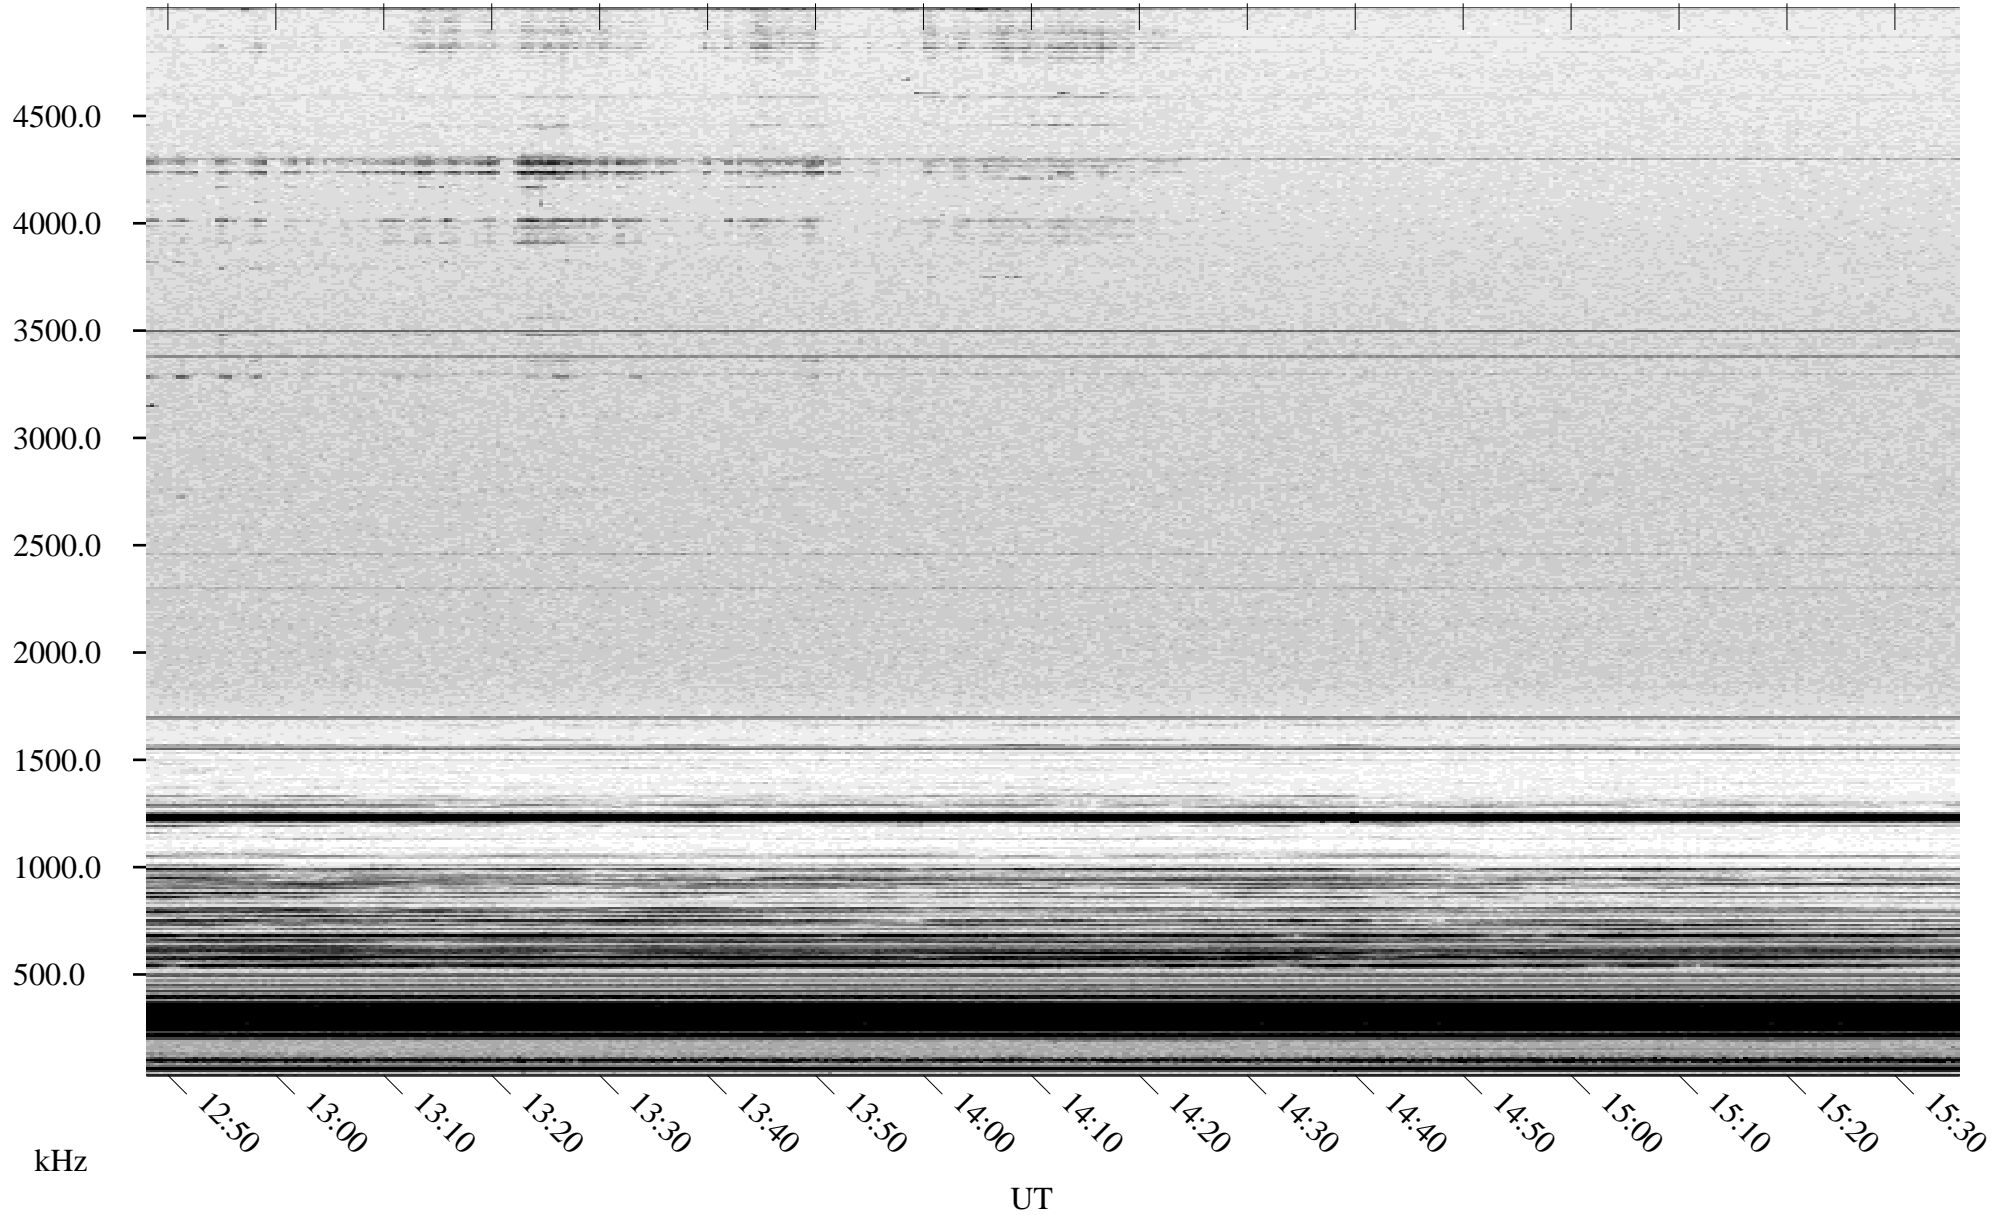

03/10/2004 Churchill, Manitoba

Linear Scale Black = 161 White = 15

ch04070l.r00m max_12

Page 1

03/10/2004 Churchill, Manitoba

Linear Scale Black = 161 White = 15

ch04070l.r00m max_12

Page 2

03/11/2004 Churchill, Manitoba

Linear Scale Black = 161 White = 15

ch04070l.r00m max_12

Page 3

03/11/2004 Churchill, Manitoba

Linear Scale Black = 161 White = 15

ch04070l.r00m max_12

Page 4

03/11/2004 Churchill, Manitoba

Linear Scale Black = 161 White = 15

ch04070l.r00m max_12

Page 5

03/11/2004 Churchill, Manitoba

Linear Scale Black = 161 White = 15

ch04070l.r00m max_12

Page 6

03/11/2004 Churchill, Manitoba

Linear Scale Black = 161 White = 15

ch04070l.r00m max_12

Page 7

03/11/2004 Churchill, Manitoba

Linear Scale Black = 161 White = 15

ch04070l.r00m max_12