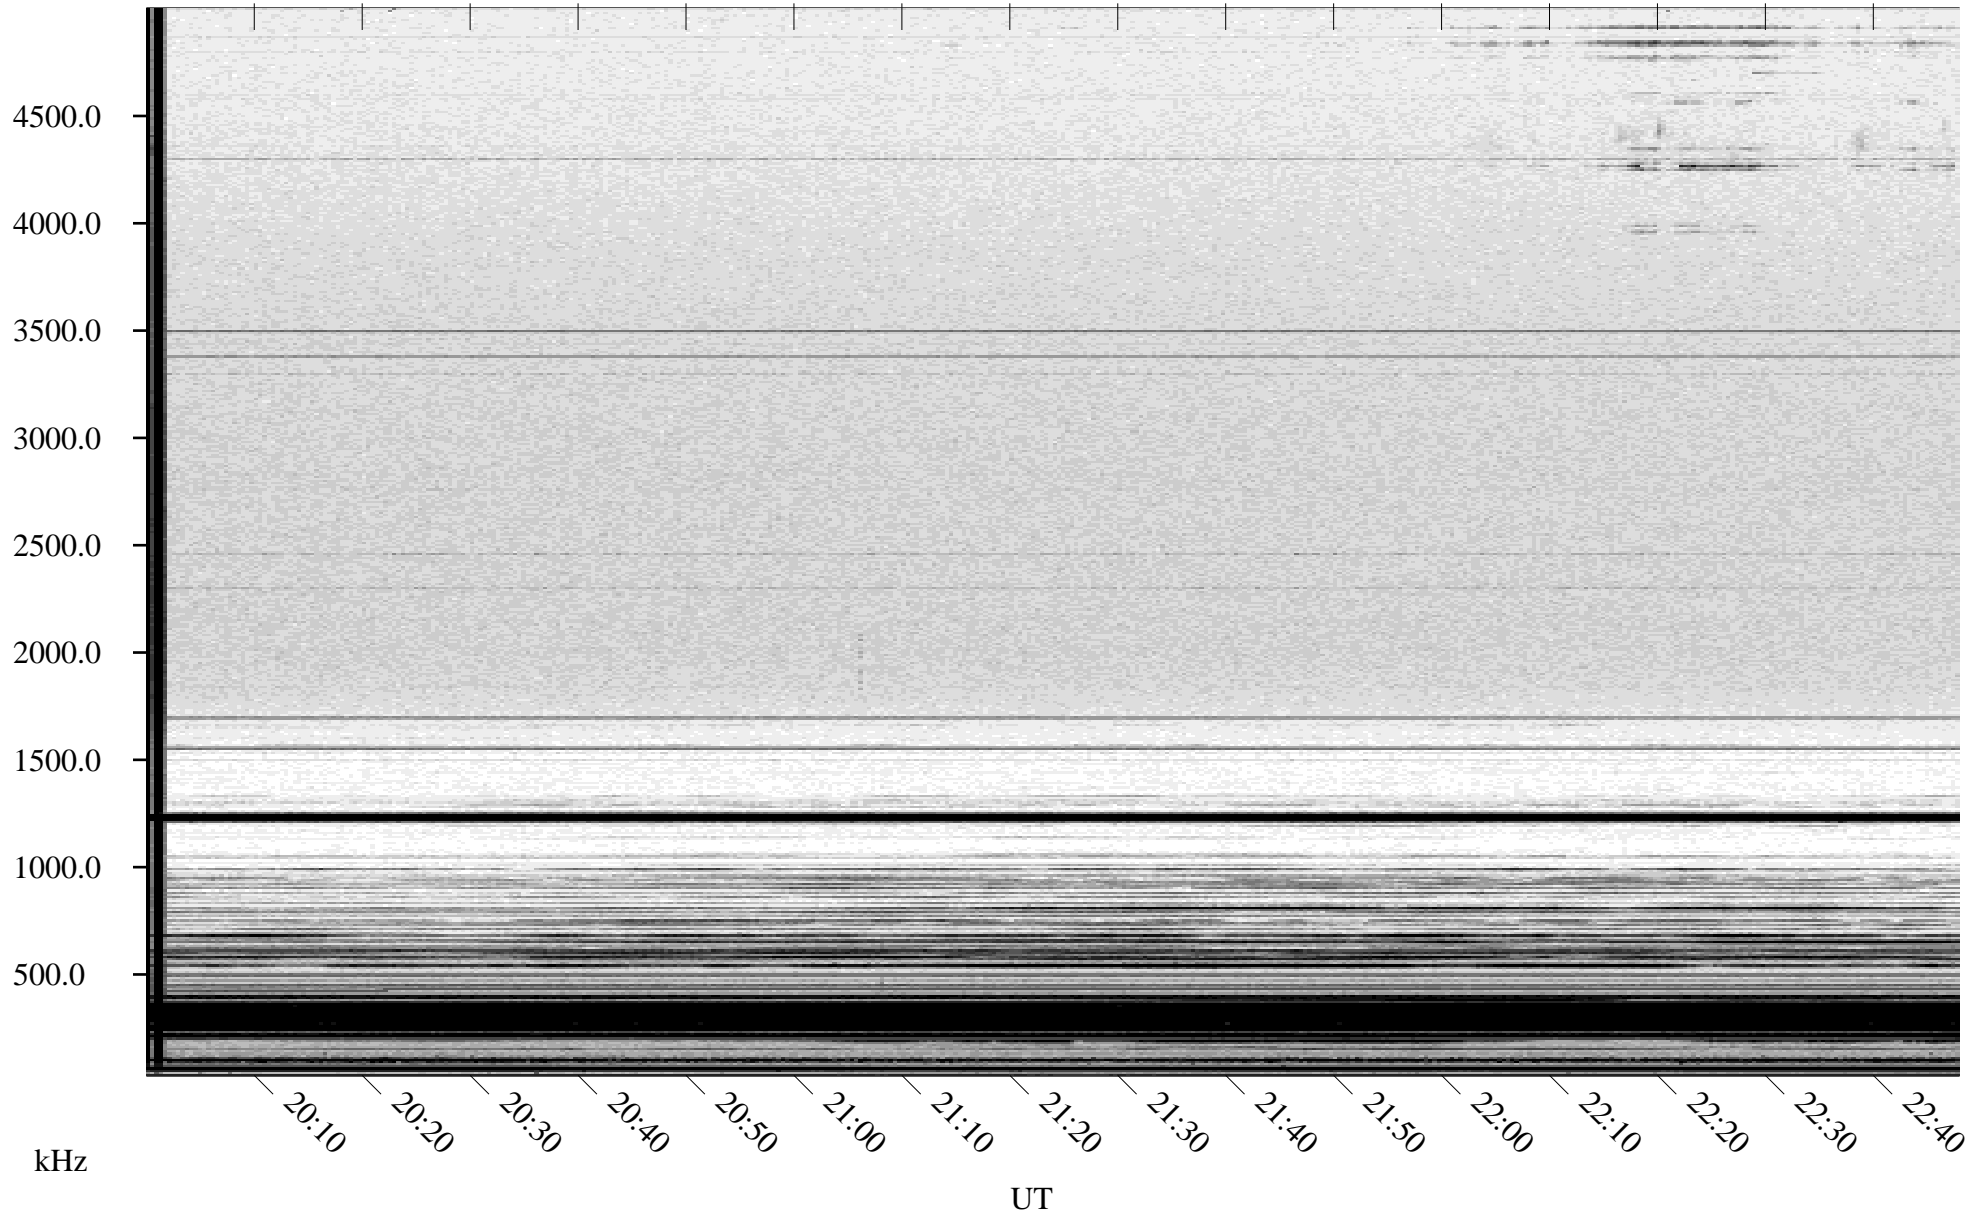

03/10/2004 Churchill, Manitoba

Linear Scale Black = 161 White = 15

ch04070l.r00m max_12

Page 1

03/10/2004 Churchill, Manitoba

Linear Scale Black = 161 White = 15

ch04070l.r00m max_12

Page 2

03/11/2004 Churchill, Manitoba

Linear Scale Black = 161 White = 15

ch04070l.r00m max_12

Page 3

03/11/2004 Churchill, Manitoba

Linear Scale Black = 161 White = 15

ch04070l.r00m max_12

Page 4

03/11/2004 Churchill, Manitoba

Linear Scale Black = 161 White = 15

ch04070l.r00m max_12

Page 5

03/11/2004 Churchill, Manitoba

Linear Scale Black = 161 White = 15

ch04070l.r00m max_12

Page 6

03/11/2004 Churchill, Manitoba

Linear Scale Black = 161 White = 15

ch04070l.r00m max_12

Page 7

03/11/2004 Churchill, Manitoba

Linear Scale Black = 161 White = 15

ch04070l.r00m max_12