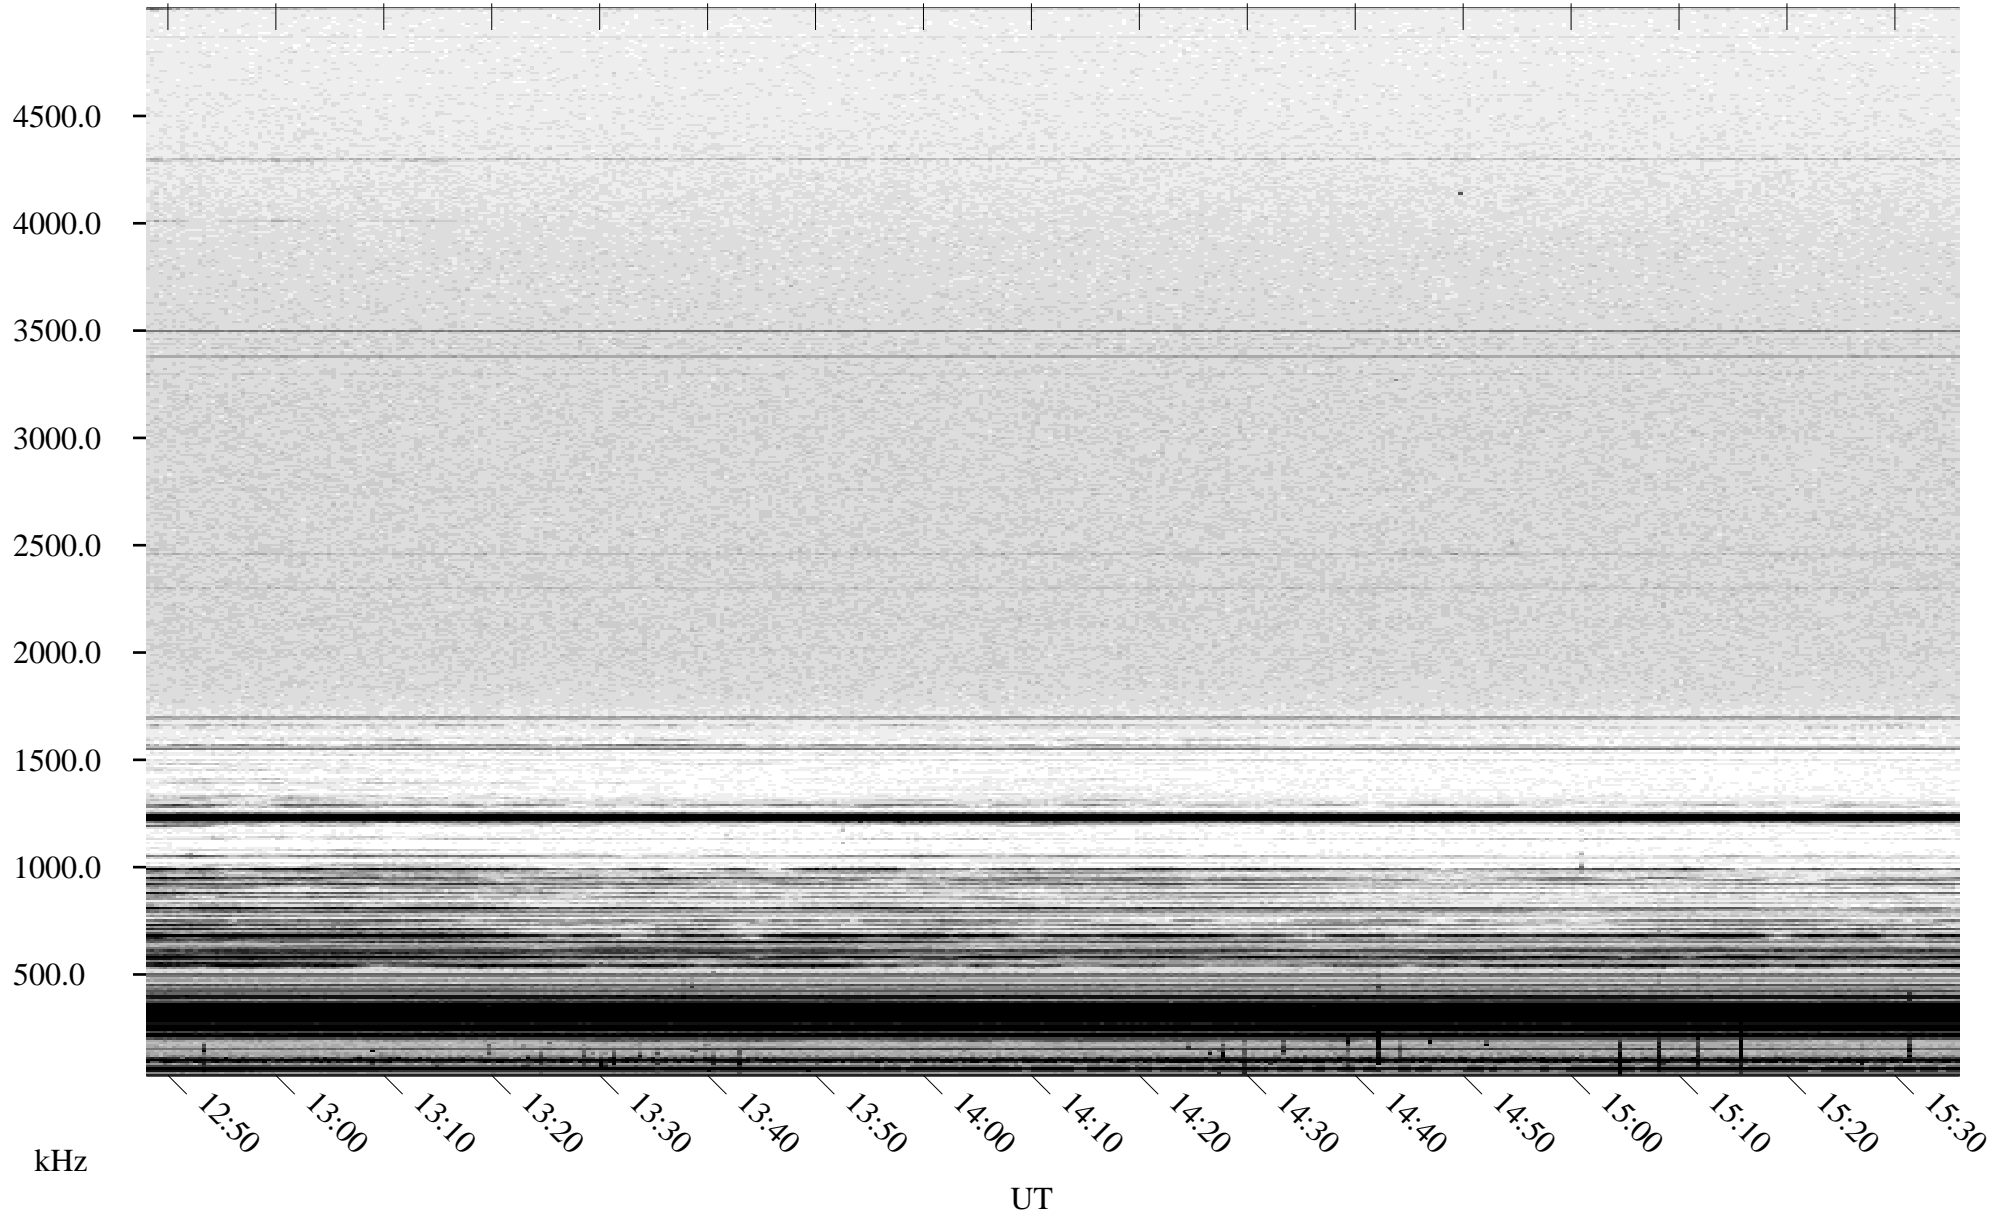

# 03/13/2004 Churchill, Manitoba

Linear Scale    Black = 161    White = 15

ch04072l.r00m max\_12

# 03/13/2004 Churchill, Manitoba

Linear Scale    Black = 161    White = 15

ch04072l.r00m max\_12

Page 6

# 03/13/2004 Churchill, Manitoba

Linear Scale    Black = 161    White = 15

ch04072l.r00m max\_12

Page 7