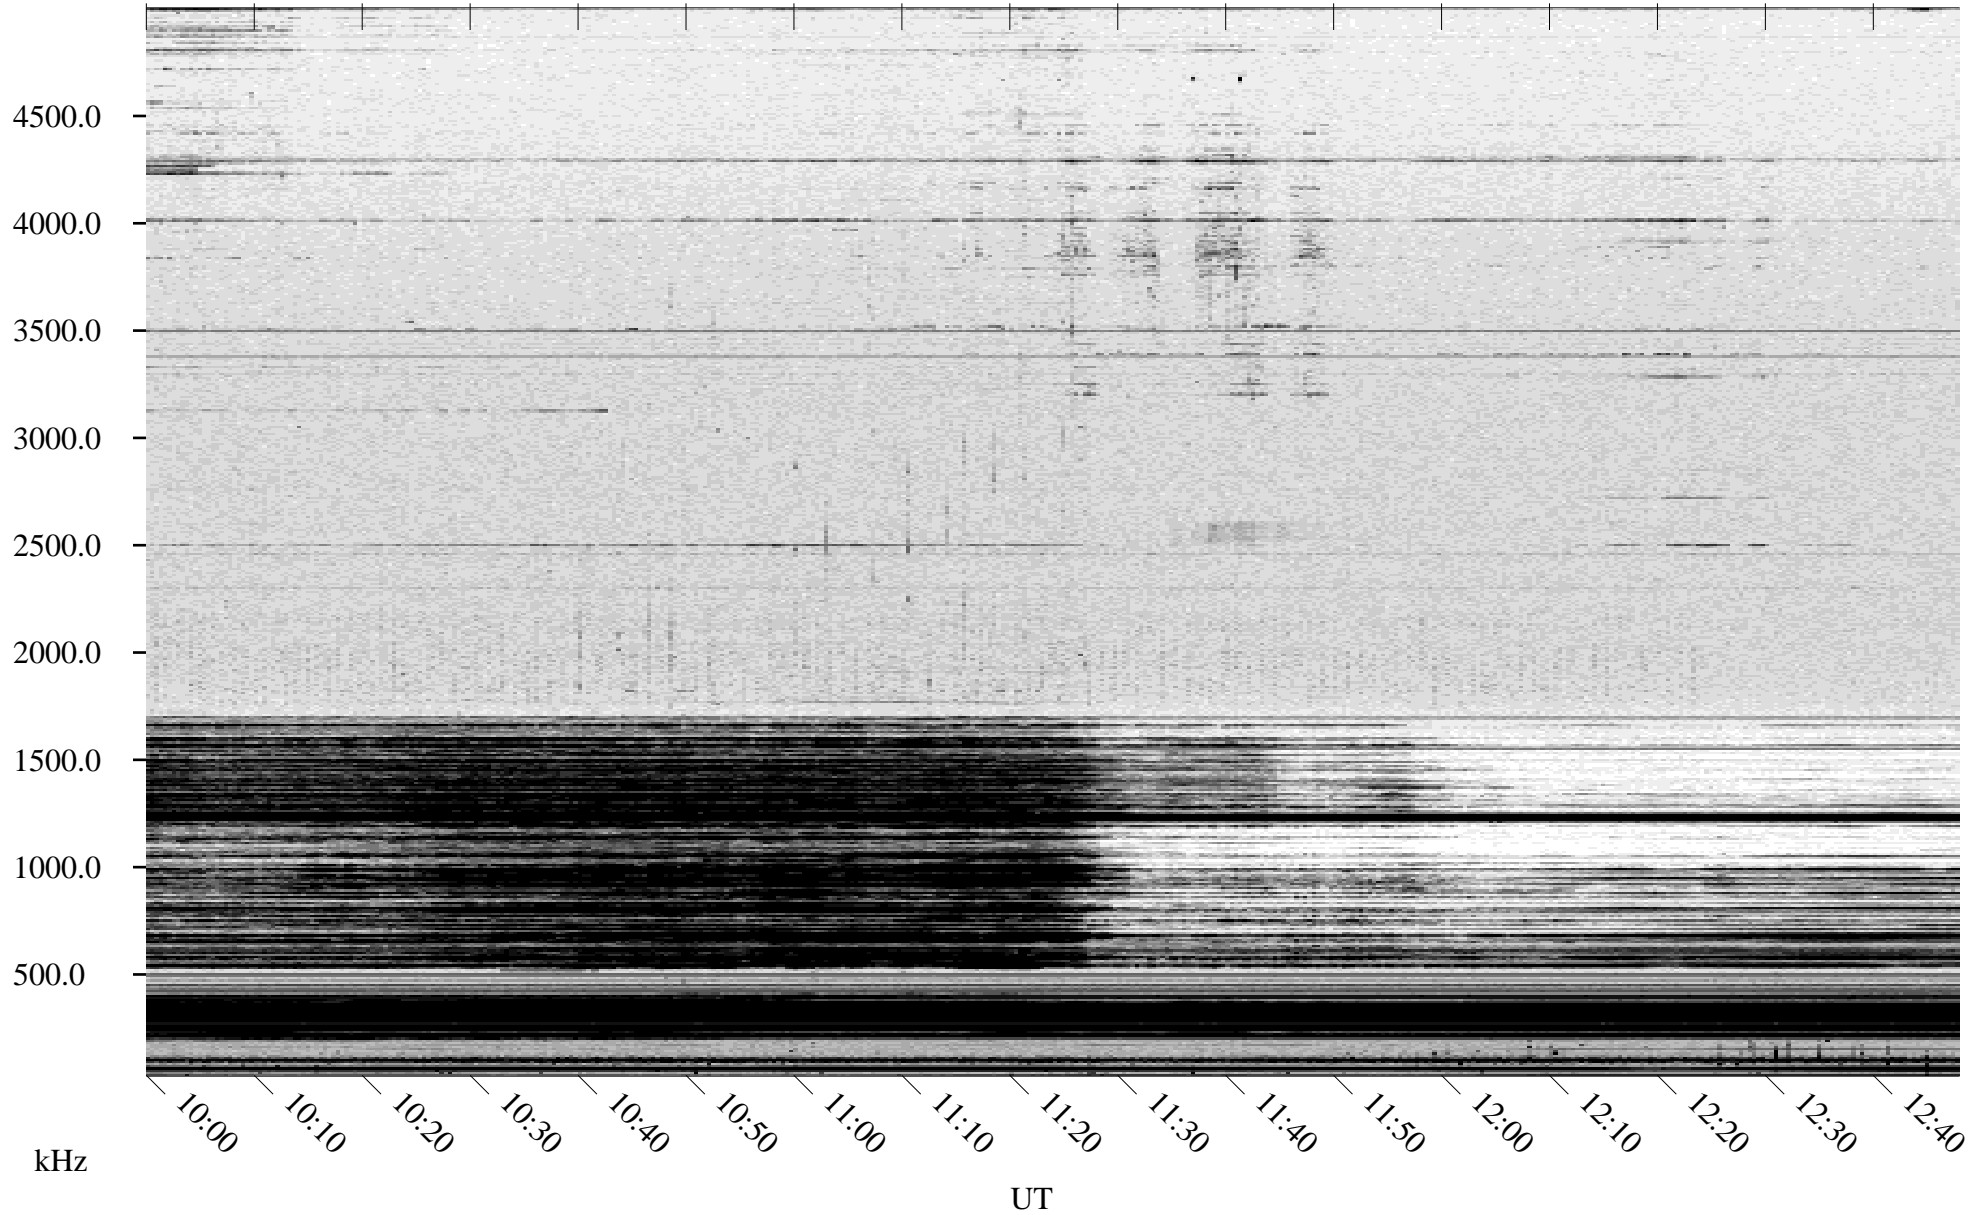

# 03/13/2004 Churchill, Manitoba

Linear Scale    Black = 161    White = 15

ch04072l.r00m max\_12

Page 4

# 03/13/2004 Churchill, Manitoba

Linear Scale    Black = 161    White = 15

ch04072l.r00m max\_12

# 03/13/2004 Churchill, Manitoba

Linear Scale    Black = 161    White = 15

ch04072l.r00m max\_12

Page 6

# 03/13/2004 Churchill, Manitoba

Linear Scale    Black = 161    White = 15

ch04072l.r00m max\_12

Page 7