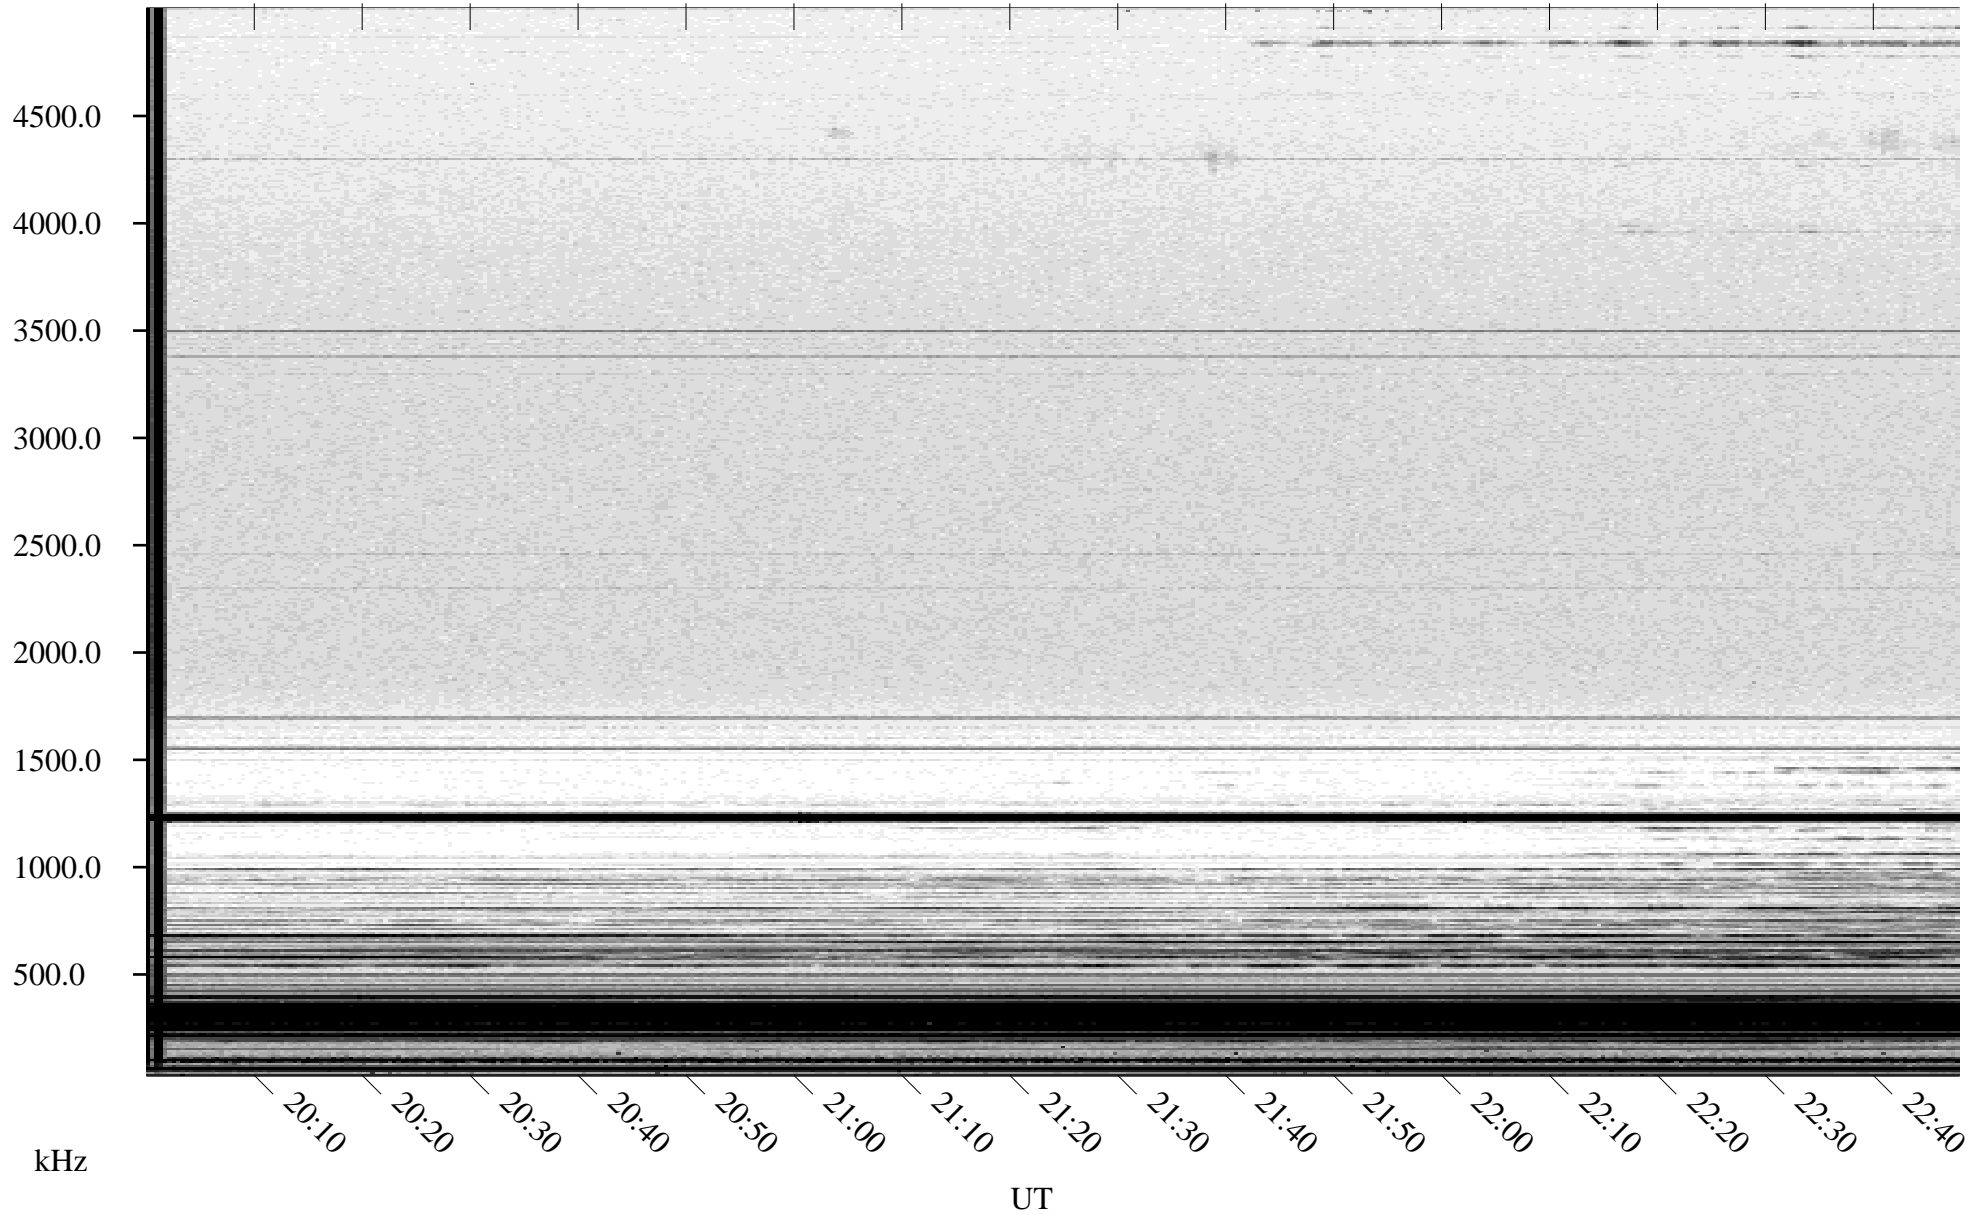

03/13/2004 Churchill, Manitoba

Linear Scale Black = 161 White = 15

ch040731l.r00m max_12

Page 1

03/13/2004 Churchill, Manitoba

Linear Scale Black = 161 White = 15

ch04073l.r00m max_12

Page 2

03/14/2004 Churchill, Manitoba

Linear Scale Black = 161 White = 15

ch04073l.r00m max_12

Page 3

03/14/2004 Churchill, Manitoba

Linear Scale Black = 161 White = 15

ch04073l.r00m max_12

Page 4

03/14/2004 Churchill, Manitoba

Linear Scale Black = 161 White = 15

ch040731l.r00m max_12

Page 5

03/14/2004 Churchill, Manitoba

Linear Scale Black = 161 White = 15

ch04073l.r00m max_12

Page 6

03/14/2004 Churchill, Manitoba

Linear Scale Black = 161 White = 15

ch040731.r00m max_12

Page 7

03/14/2004 Churchill, Manitoba

Linear Scale Black = 161 White = 15

ch040731.r00m max_12

Page 8