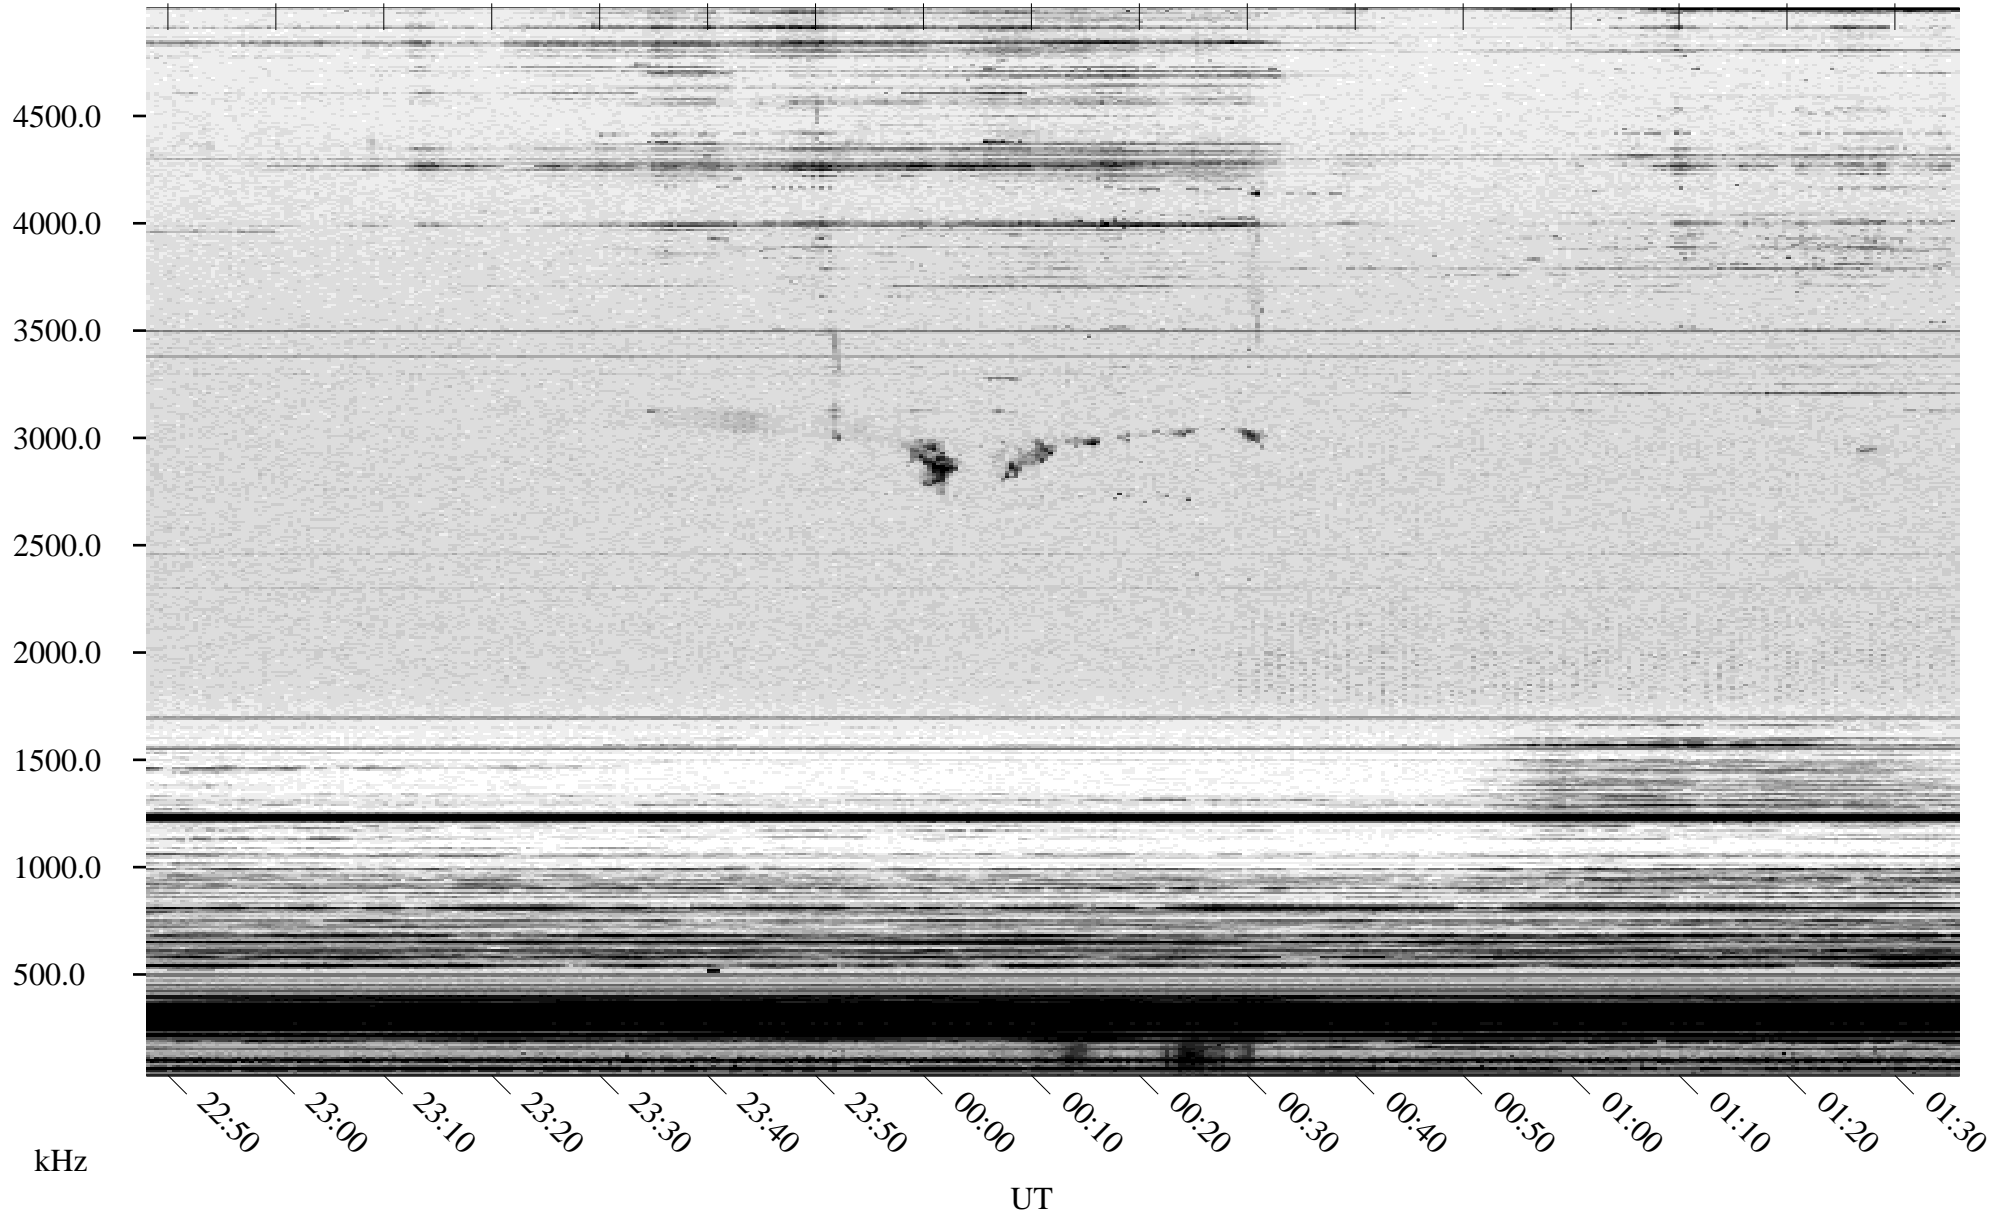

03/13/2004 Churchill, Manitoba

Linear Scale Black = 161 White = 15

ch040731l.r00m max_12

Page 1

03/13/2004 Churchill, Manitoba

Linear Scale Black = 161 White = 15

ch04073l.r00m max_12

Page 2

03/14/2004 Churchill, Manitoba

Linear Scale Black = 161 White = 15

ch04073l.r00m max_12

Page 3

03/14/2004 Churchill, Manitoba

Linear Scale Black = 161 White = 15

ch04073l.r00m max_12

Page 4

03/14/2004 Churchill, Manitoba

Linear Scale Black = 161 White = 15

ch040731l.r00m max_12

Page 5

03/14/2004 Churchill, Manitoba

Linear Scale Black = 161 White = 15

ch04073l.r00m max_12

Page 6

03/14/2004 Churchill, Manitoba

Linear Scale Black = 161 White = 15

ch040731.r00m max_12

Page 7

03/14/2004 Churchill, Manitoba

Linear Scale Black = 161 White = 15

ch040731.r00m max_12

Page 8