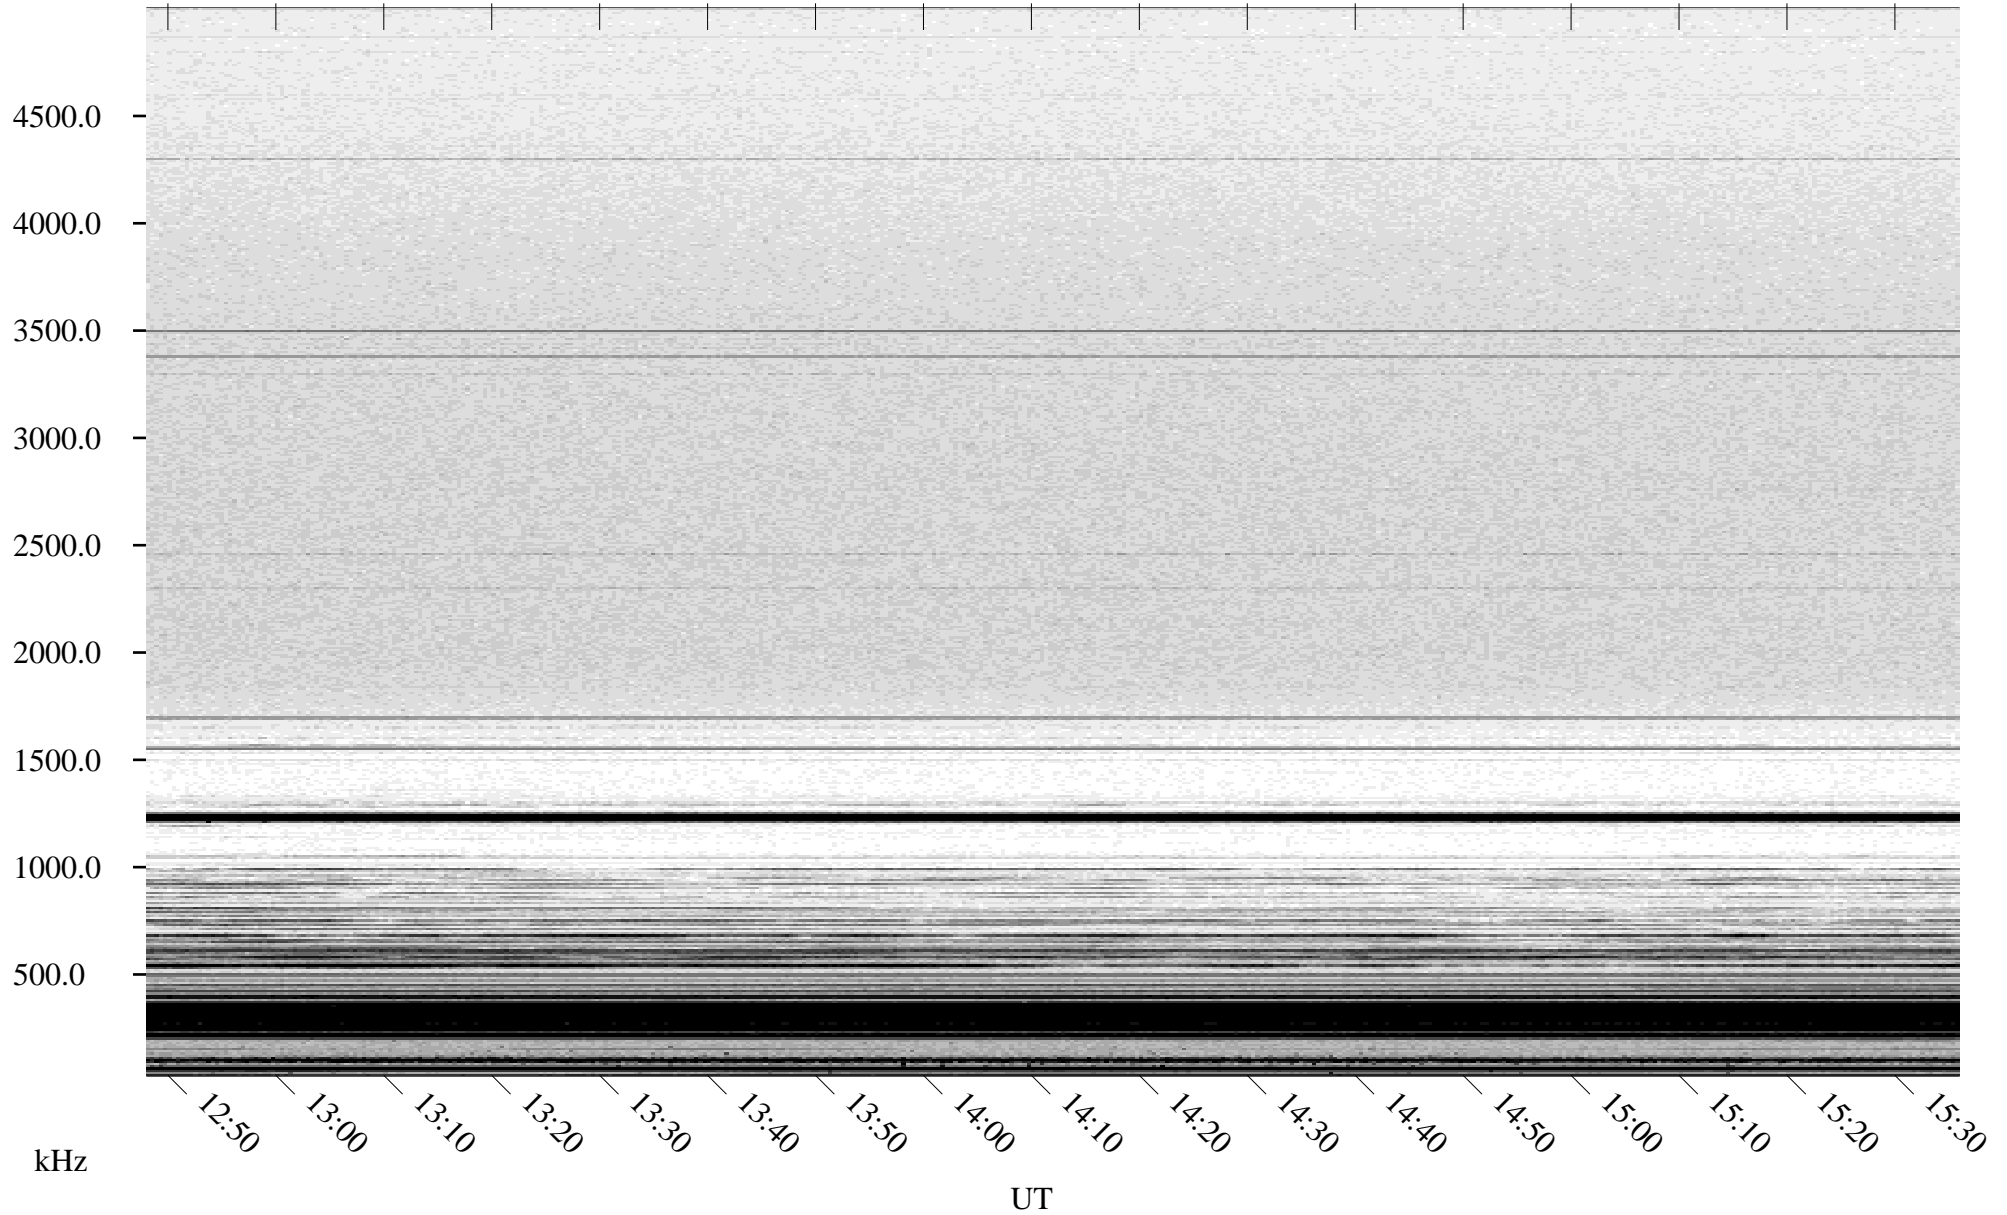

03/13/2004 Churchill, Manitoba

Linear Scale Black = 161 White = 15

ch040731l.r00m max_12

Page 1

03/13/2004 Churchill, Manitoba

Linear Scale Black = 161 White = 15

ch04073l.r00m max_12

Page 2

03/14/2004 Churchill, Manitoba

Linear Scale Black = 161 White = 15

ch04073l.r00m max_12

Page 3

03/14/2004 Churchill, Manitoba

Linear Scale Black = 161 White = 15

ch04073l.r00m max_12

Page 4

03/14/2004 Churchill, Manitoba

Linear Scale Black = 161 White = 15

ch040731l.r00m max_12

Page 5

03/14/2004 Churchill, Manitoba

Linear Scale Black = 161 White = 15

ch04073l.r00m max_12

Page 6

03/14/2004 Churchill, Manitoba

Linear Scale Black = 161 White = 15

ch040731.r00m max_12

Page 7

03/14/2004 Churchill, Manitoba

Linear Scale Black = 161 White = 15

ch040731.r00m max_12

Page 8