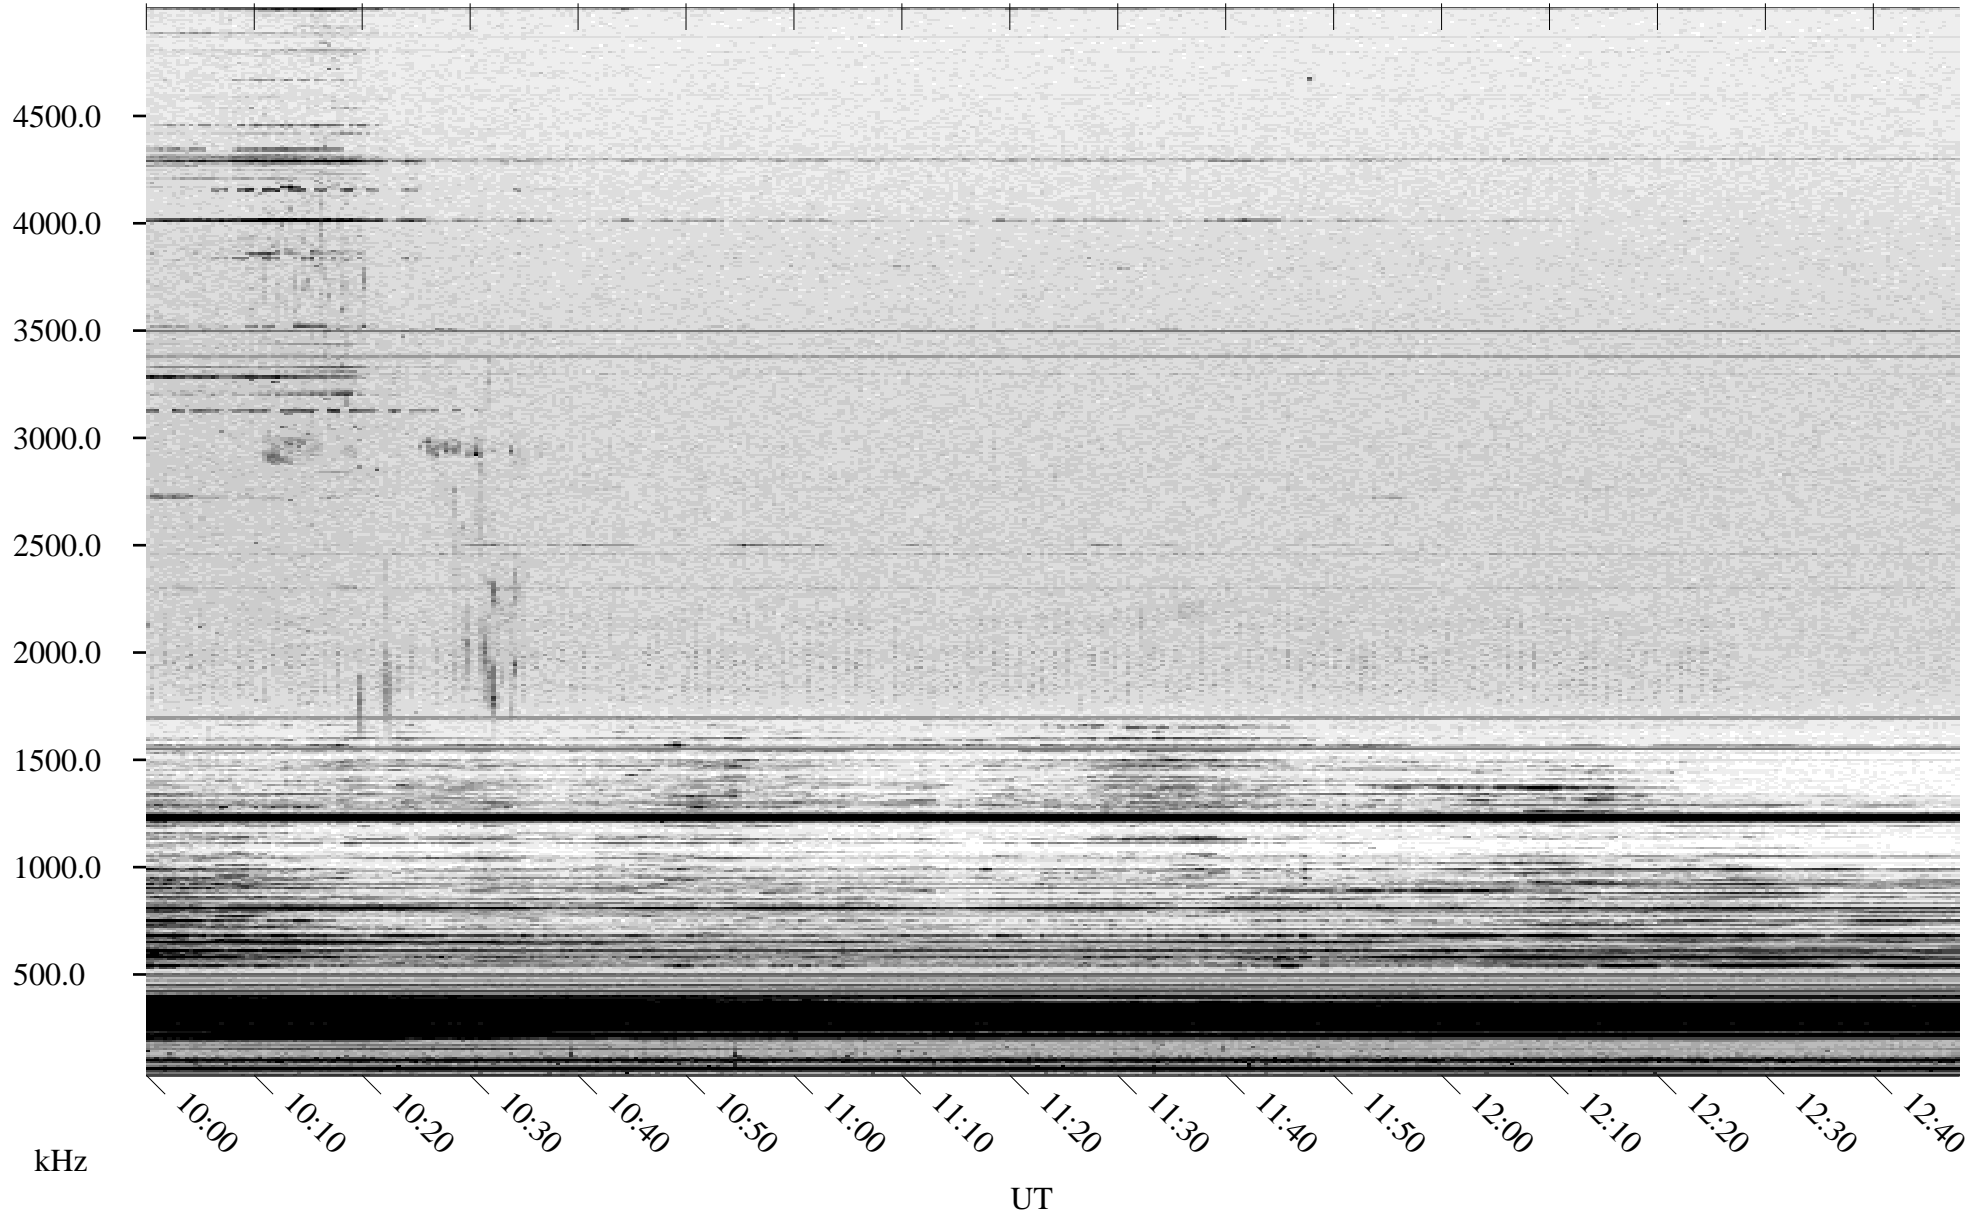

03/13/2004 Churchill, Manitoba

Linear Scale Black = 161 White = 15

ch040731l.r00m max_12

Page 1

03/13/2004 Churchill, Manitoba

Linear Scale Black = 161 White = 15

ch04073l.r00m max_12

Page 2

03/14/2004 Churchill, Manitoba

Linear Scale Black = 161 White = 15

ch04073l.r00m max_12

Page 3

03/14/2004 Churchill, Manitoba

Linear Scale Black = 161 White = 15

ch04073l.r00m max_12

Page 4

03/14/2004 Churchill, Manitoba

Linear Scale Black = 161 White = 15

ch040731l.r00m max_12

Page 5

03/14/2004 Churchill, Manitoba

Linear Scale Black = 161 White = 15

ch04073l.r00m max_12

Page 6

03/14/2004 Churchill, Manitoba

Linear Scale Black = 161 White = 15

ch040731.r00m max_12

Page 7

03/14/2004 Churchill, Manitoba

Linear Scale Black = 161 White = 15

ch040731.r00m max_12

Page 8