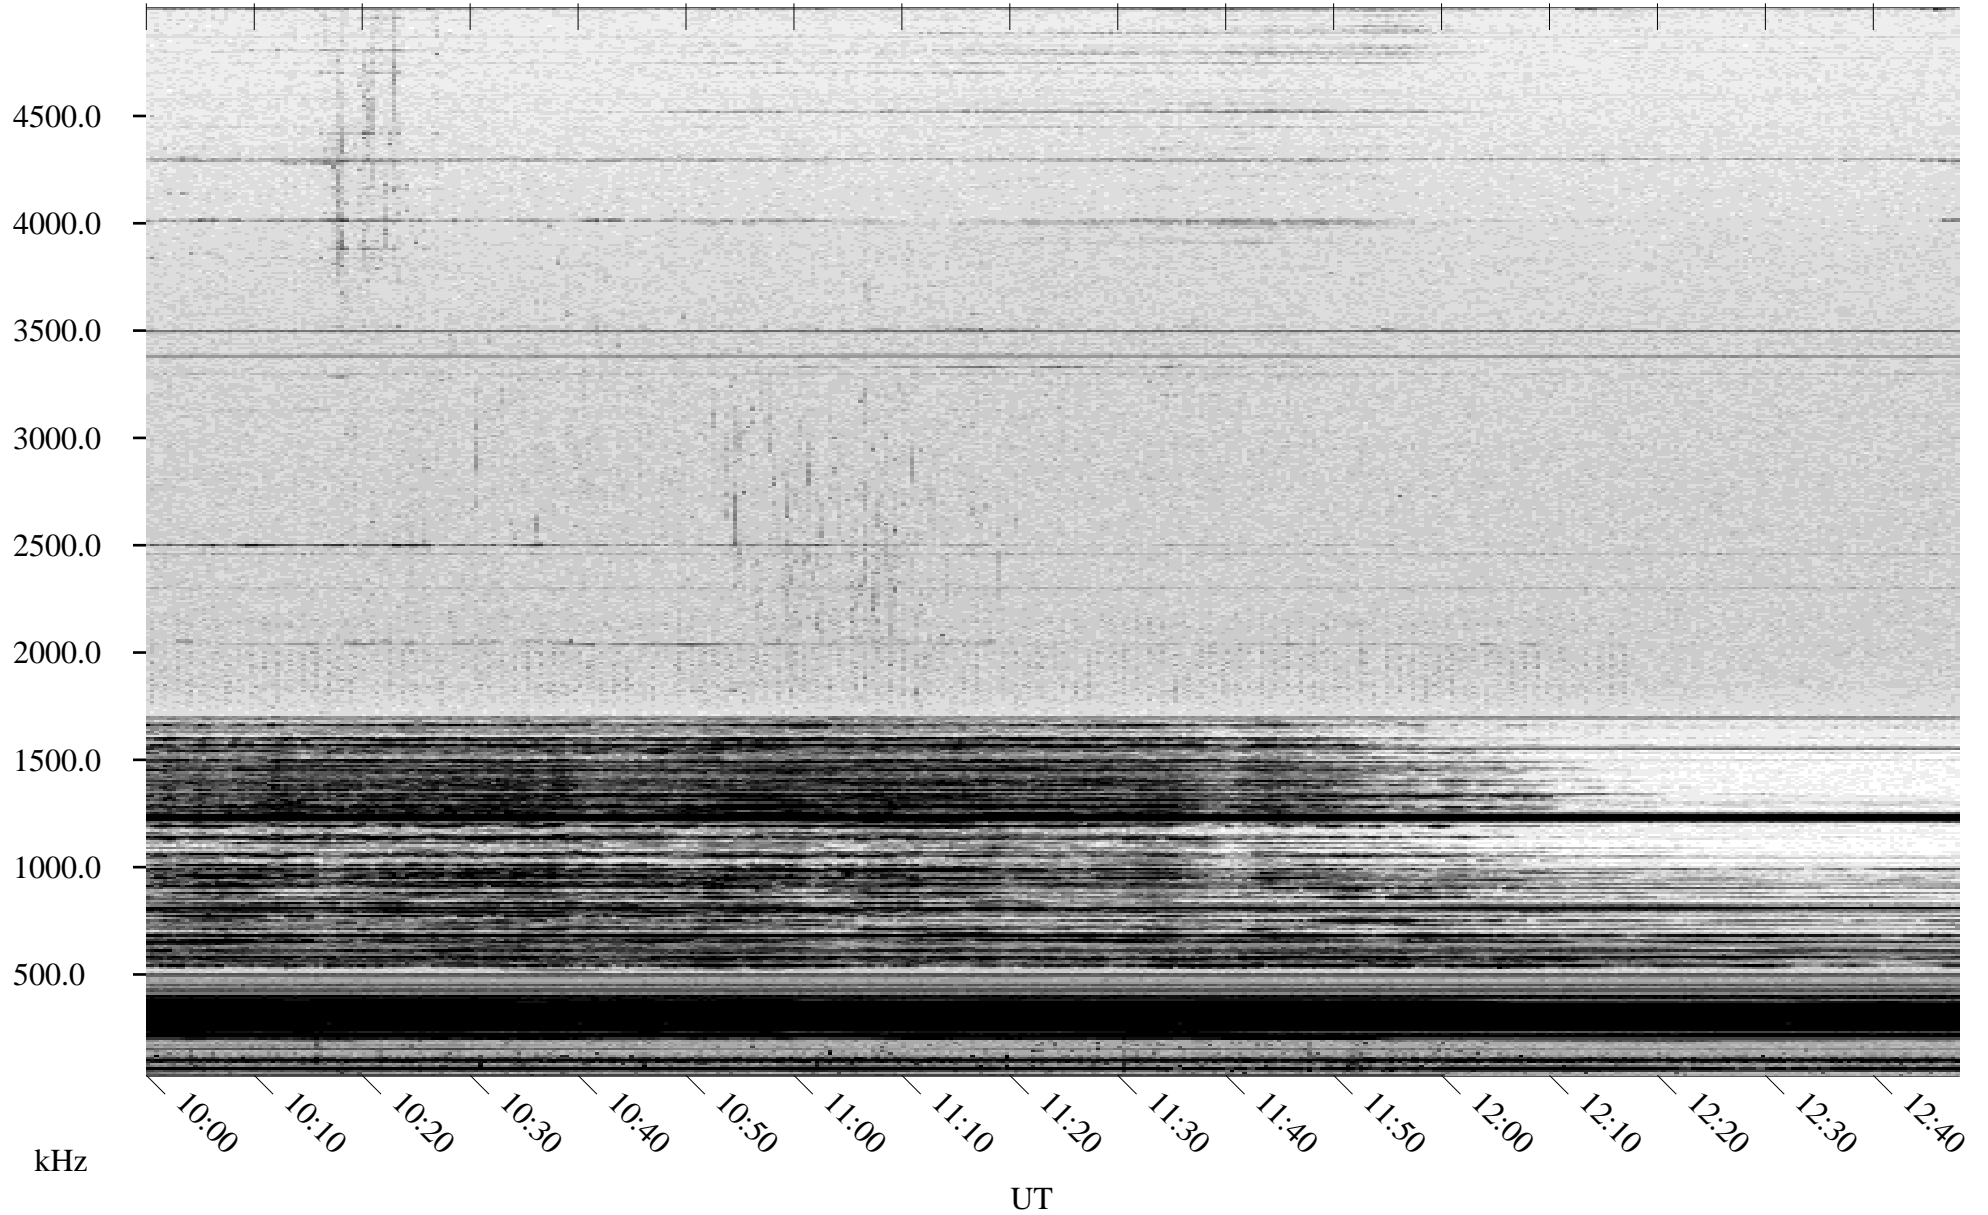

# 03/15/2004 Churchill, Manitoba

Linear Scale    Black = 161    White = 15

ch04074l.r00m max\_12

Page 5

# 03/15/2004 Churchill, Manitoba

Linear Scale    Black = 161    White = 15

ch04074l.r00m max\_12

Page 6