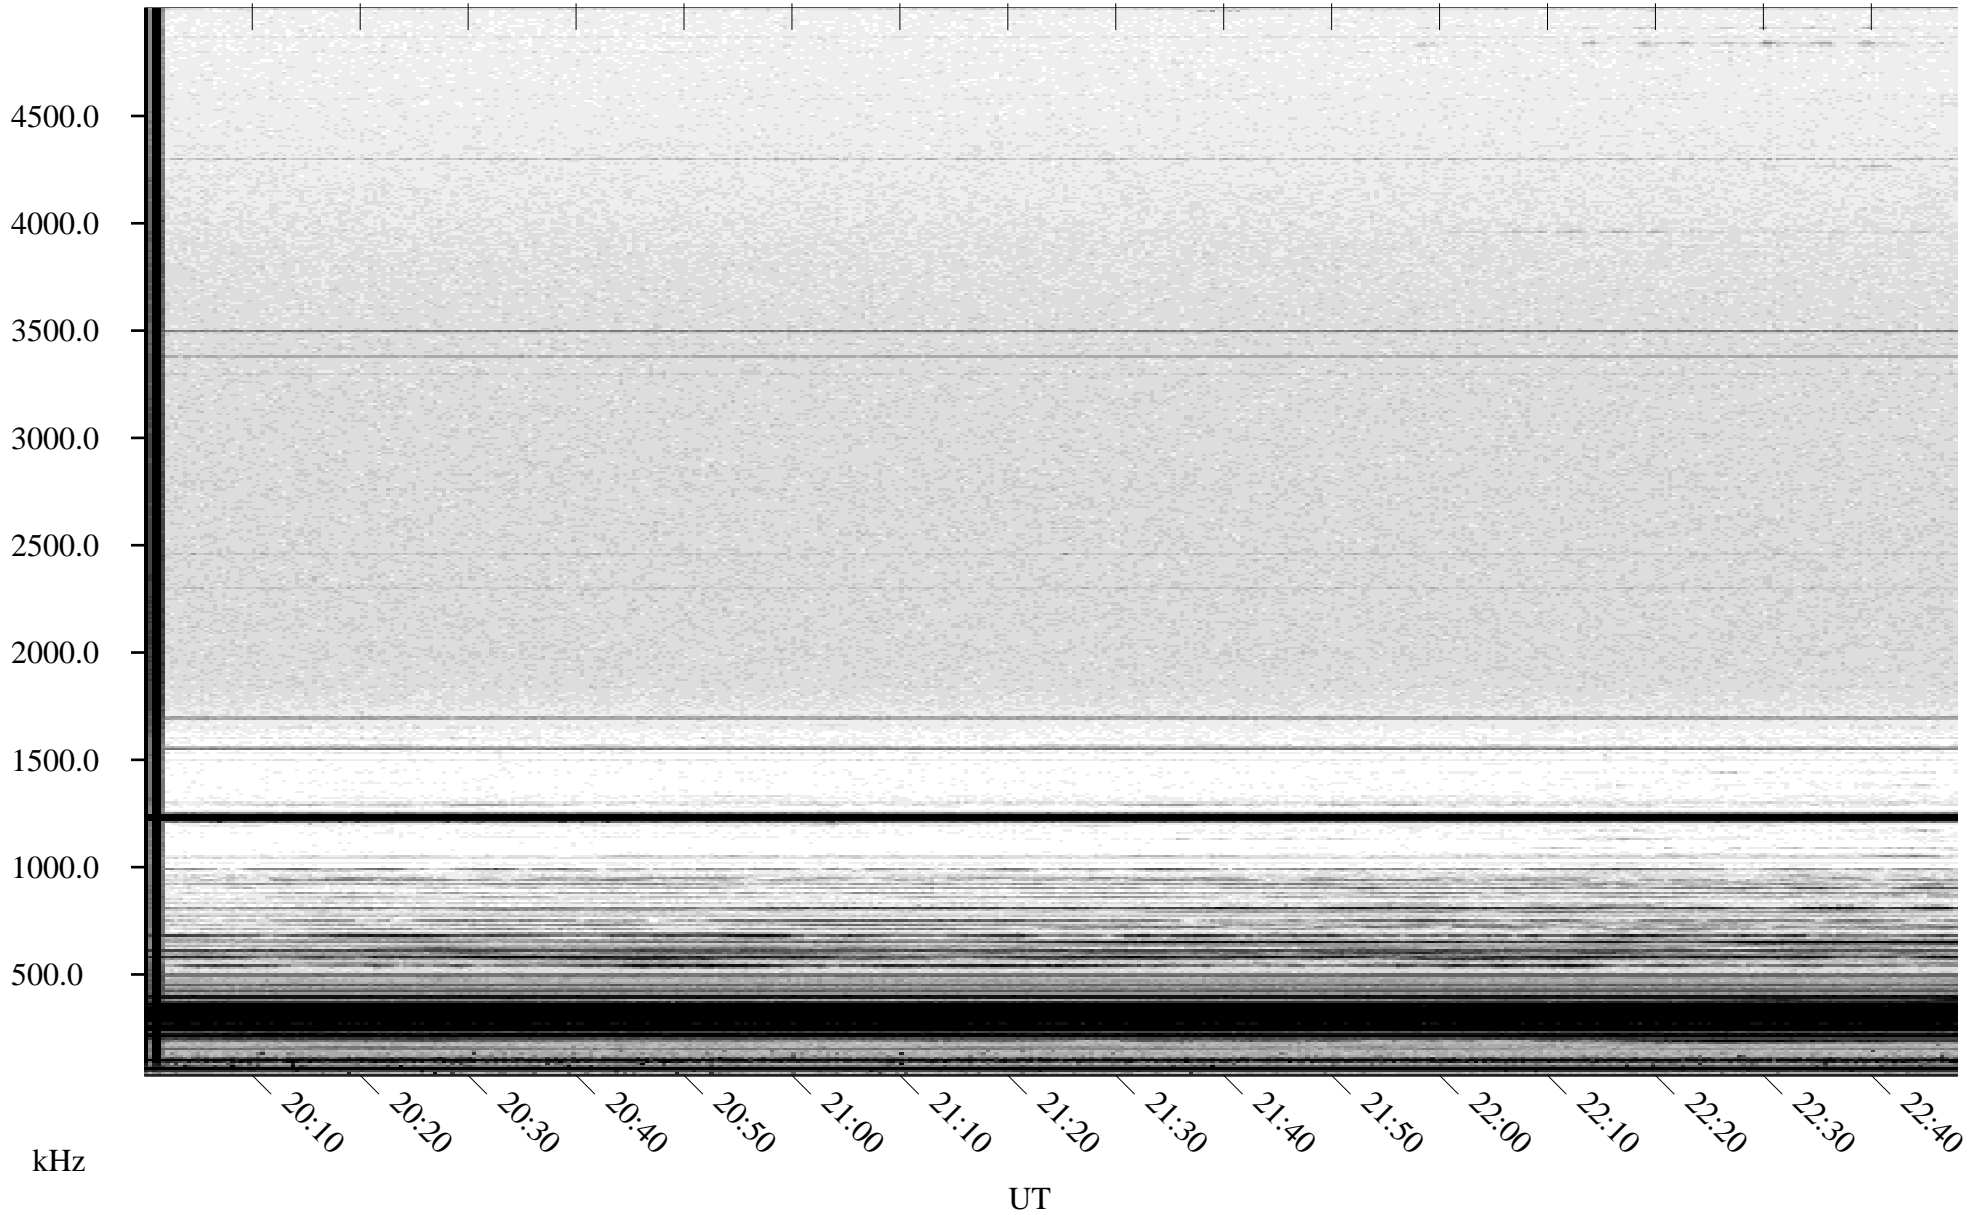

# 03/14/2004 Churchill, Manitoba

Linear Scale    Black = 161    White = 15

ch04074l.r00m max\_12

Page 1

# 03/14/2004 Churchill, Manitoba

Linear Scale    Black = 161    White = 15

ch04074l.r00m max\_12

Page 2

# 03/15/2004 Churchill, Manitoba

Linear Scale    Black = 161    White = 15

ch04074l.r00m max\_12

Page 3

# 03/15/2004 Churchill, Manitoba

Linear Scale    Black = 161    White = 15

ch04074l.r00m max\_12

Page 4