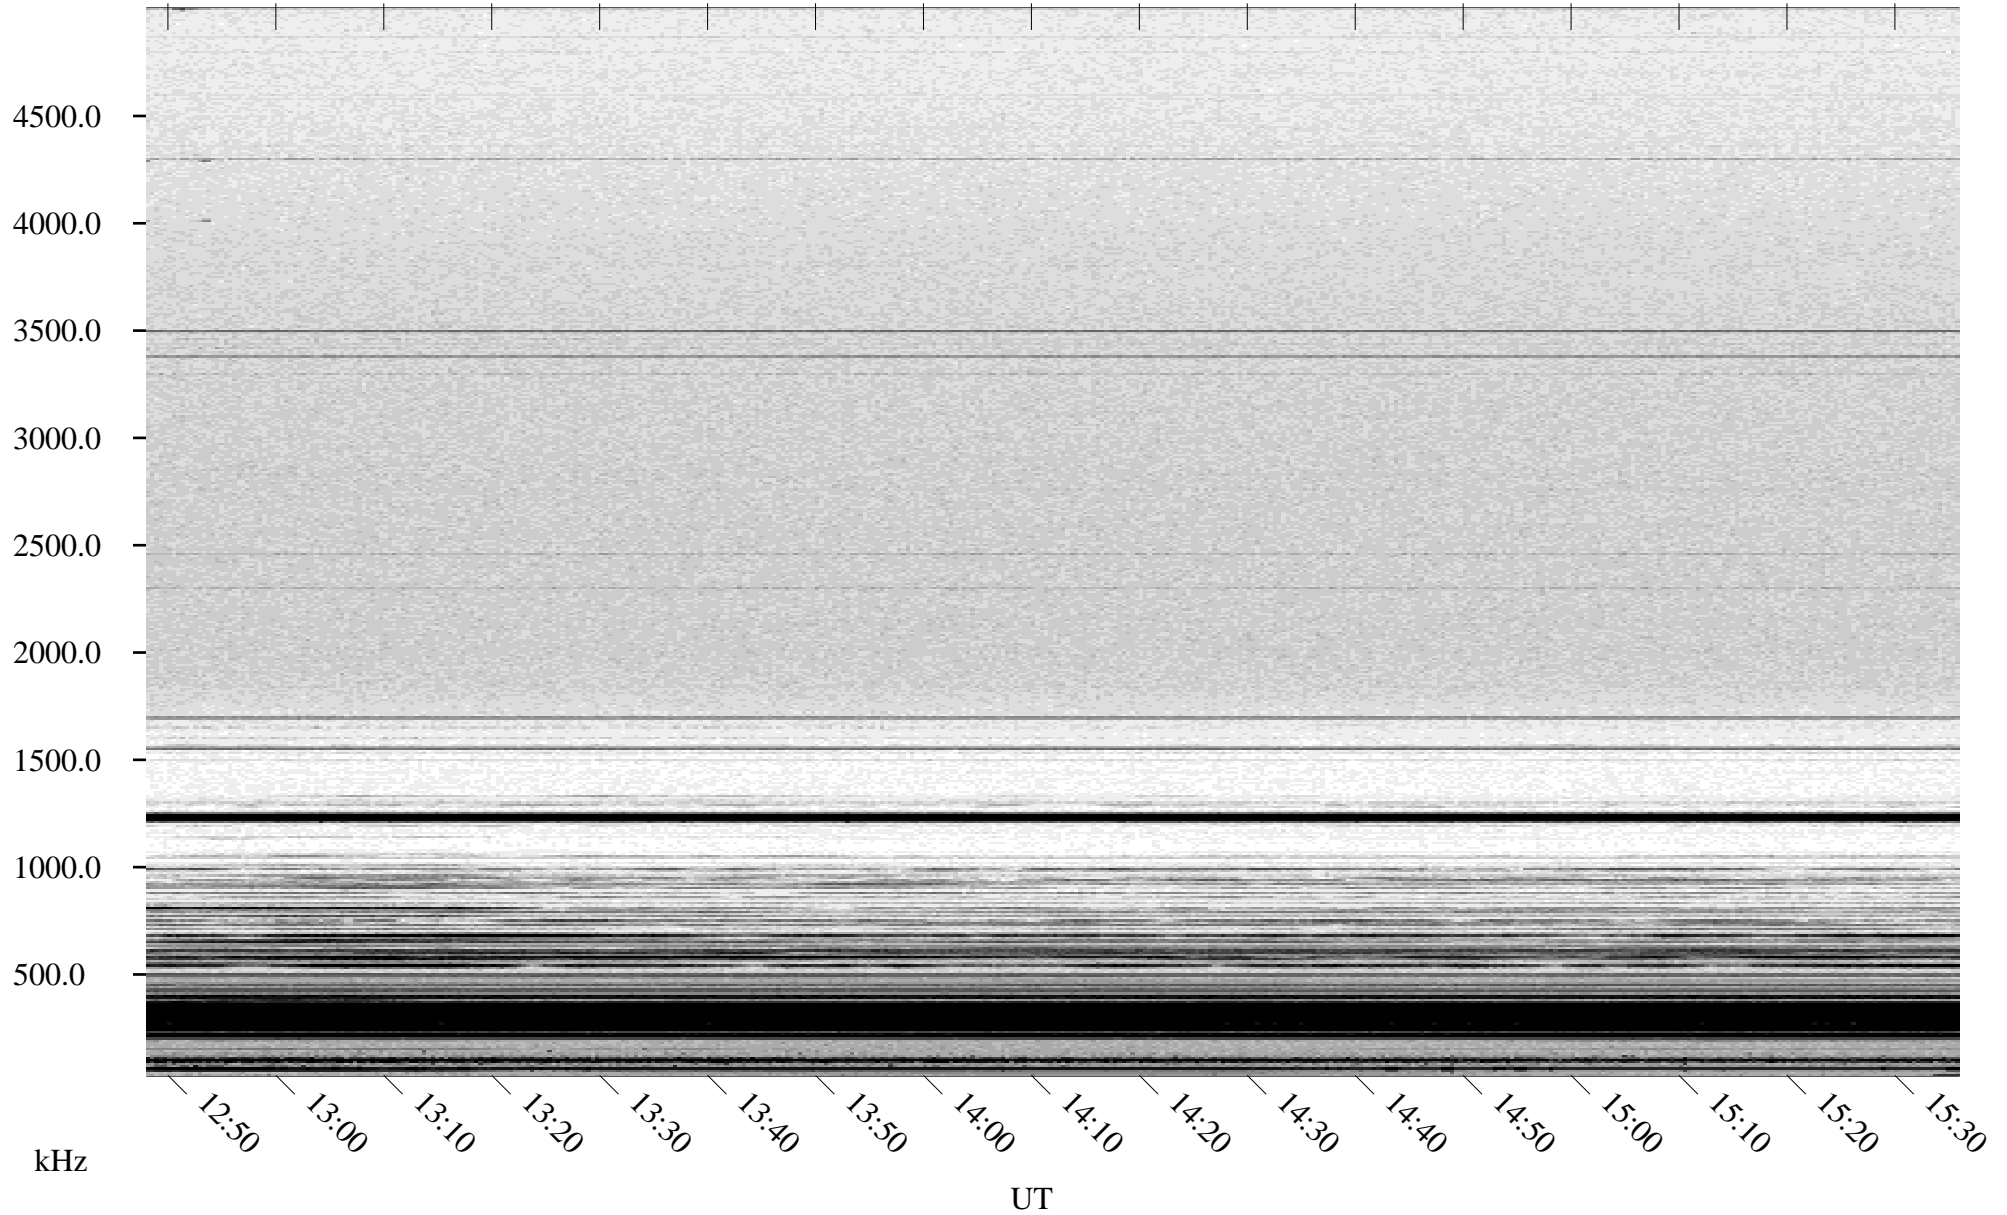

# 03/15/2004 Churchill, Manitoba

Linear Scale    Black = 161    White = 15

ch04074l.r00m max\_12

Page 5

# 03/15/2004 Churchill, Manitoba

Linear Scale    Black = 161    White = 15

ch04074l.r00m max\_12

Page 6

# 03/15/2004 Churchill, Manitoba

Linear Scale    Black = 161    White = 15

ch04074l.r00m max\_12

Page 7

# 03/15/2004 Churchill, Manitoba

Linear Scale    Black = 161    White = 15

ch04074l.r00m max\_12