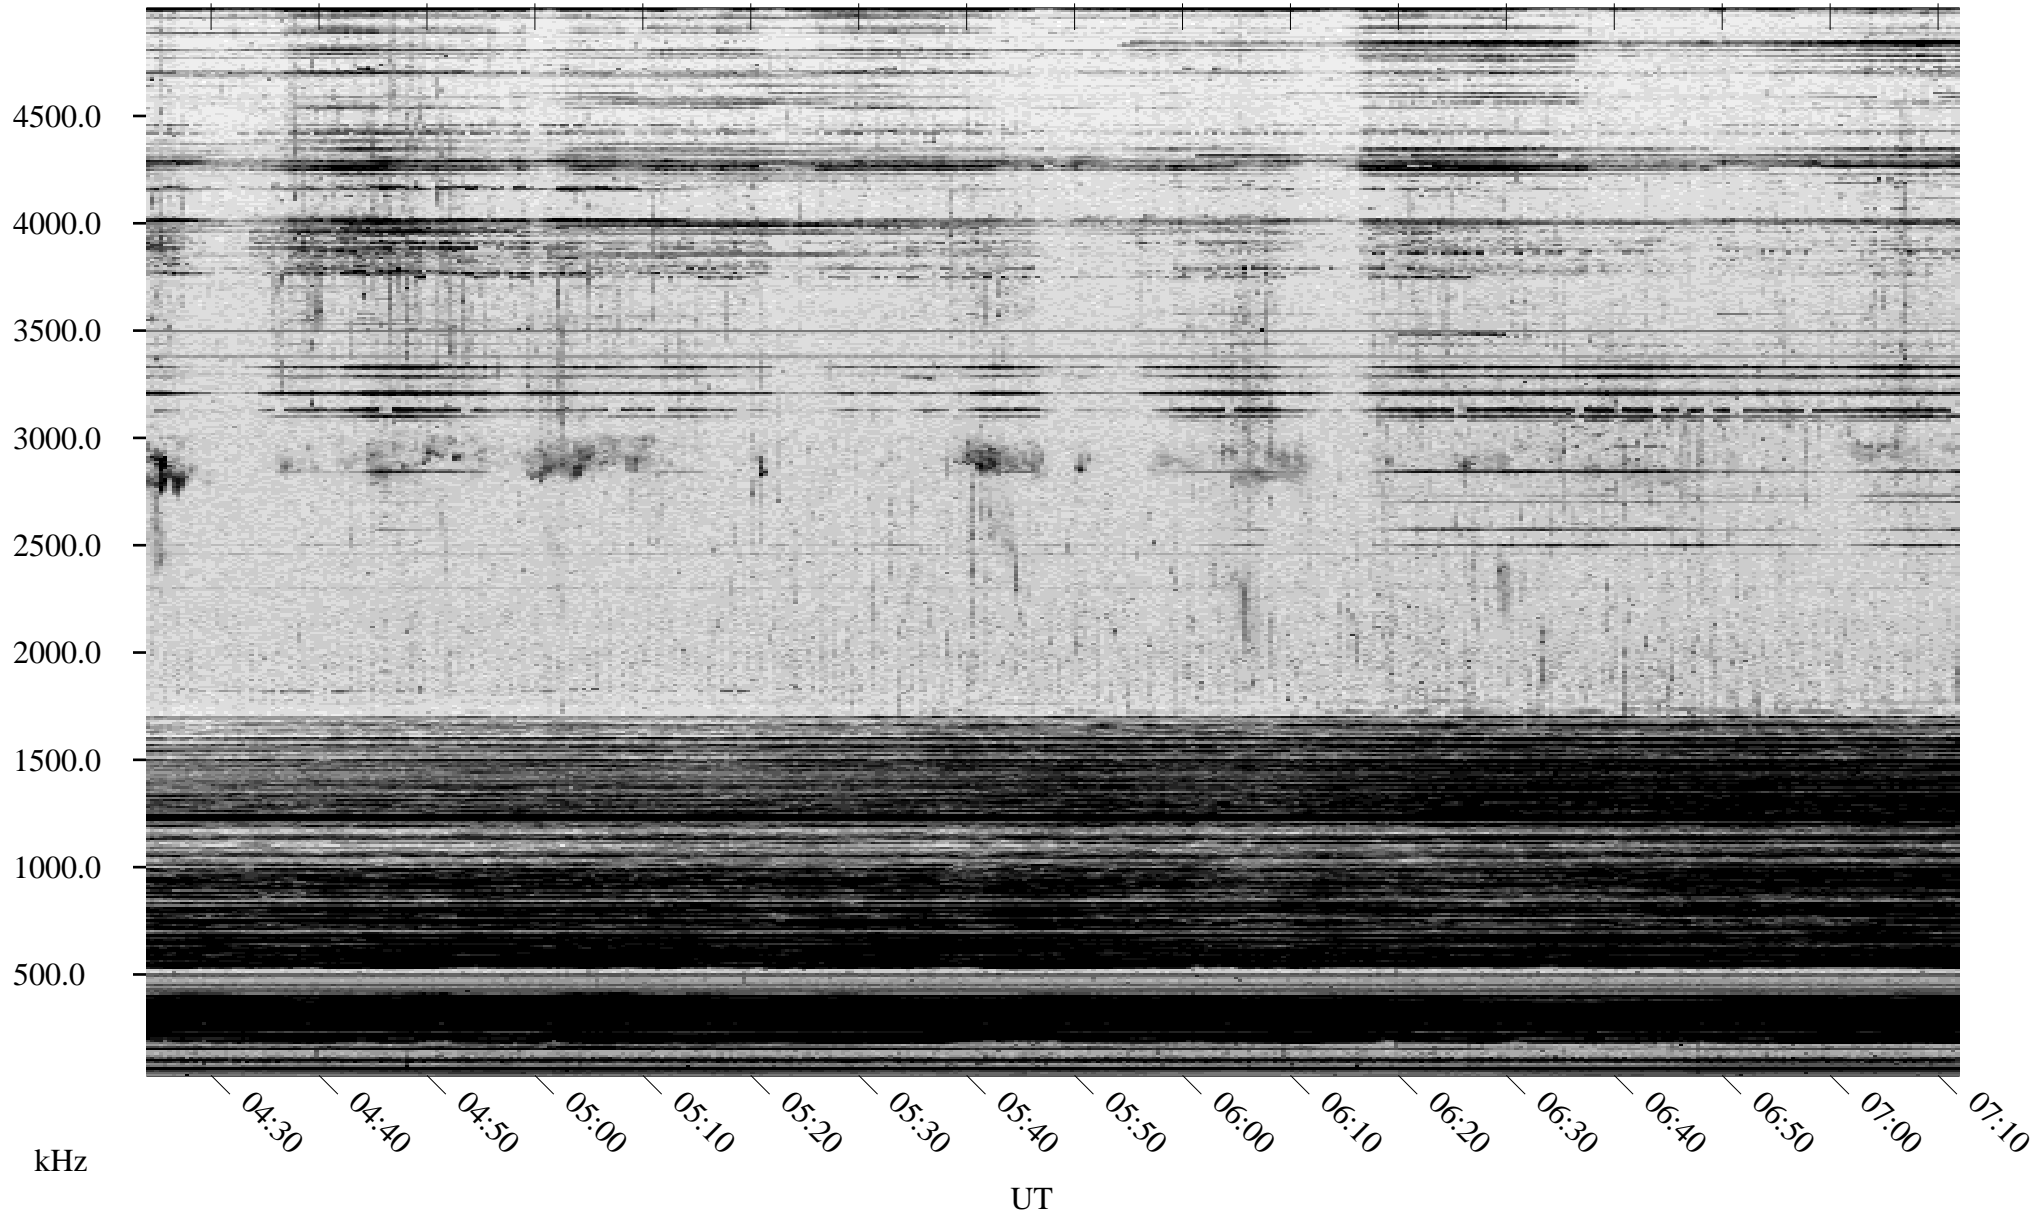

# 03/14/2004 Churchill, Manitoba

Linear Scale    Black = 161    White = 15

ch04074l.r00m max\_12

Page 1

# 03/14/2004 Churchill, Manitoba

Linear Scale    Black = 161    White = 15

ch04074l.r00m max\_12

Page 2

# 03/15/2004 Churchill, Manitoba

Linear Scale    Black = 161    White = 15

ch04074l.r00m max\_12

Page 3

# 03/15/2004 Churchill, Manitoba

Linear Scale    Black = 161    White = 15

ch04074l.r00m max\_12

Page 4