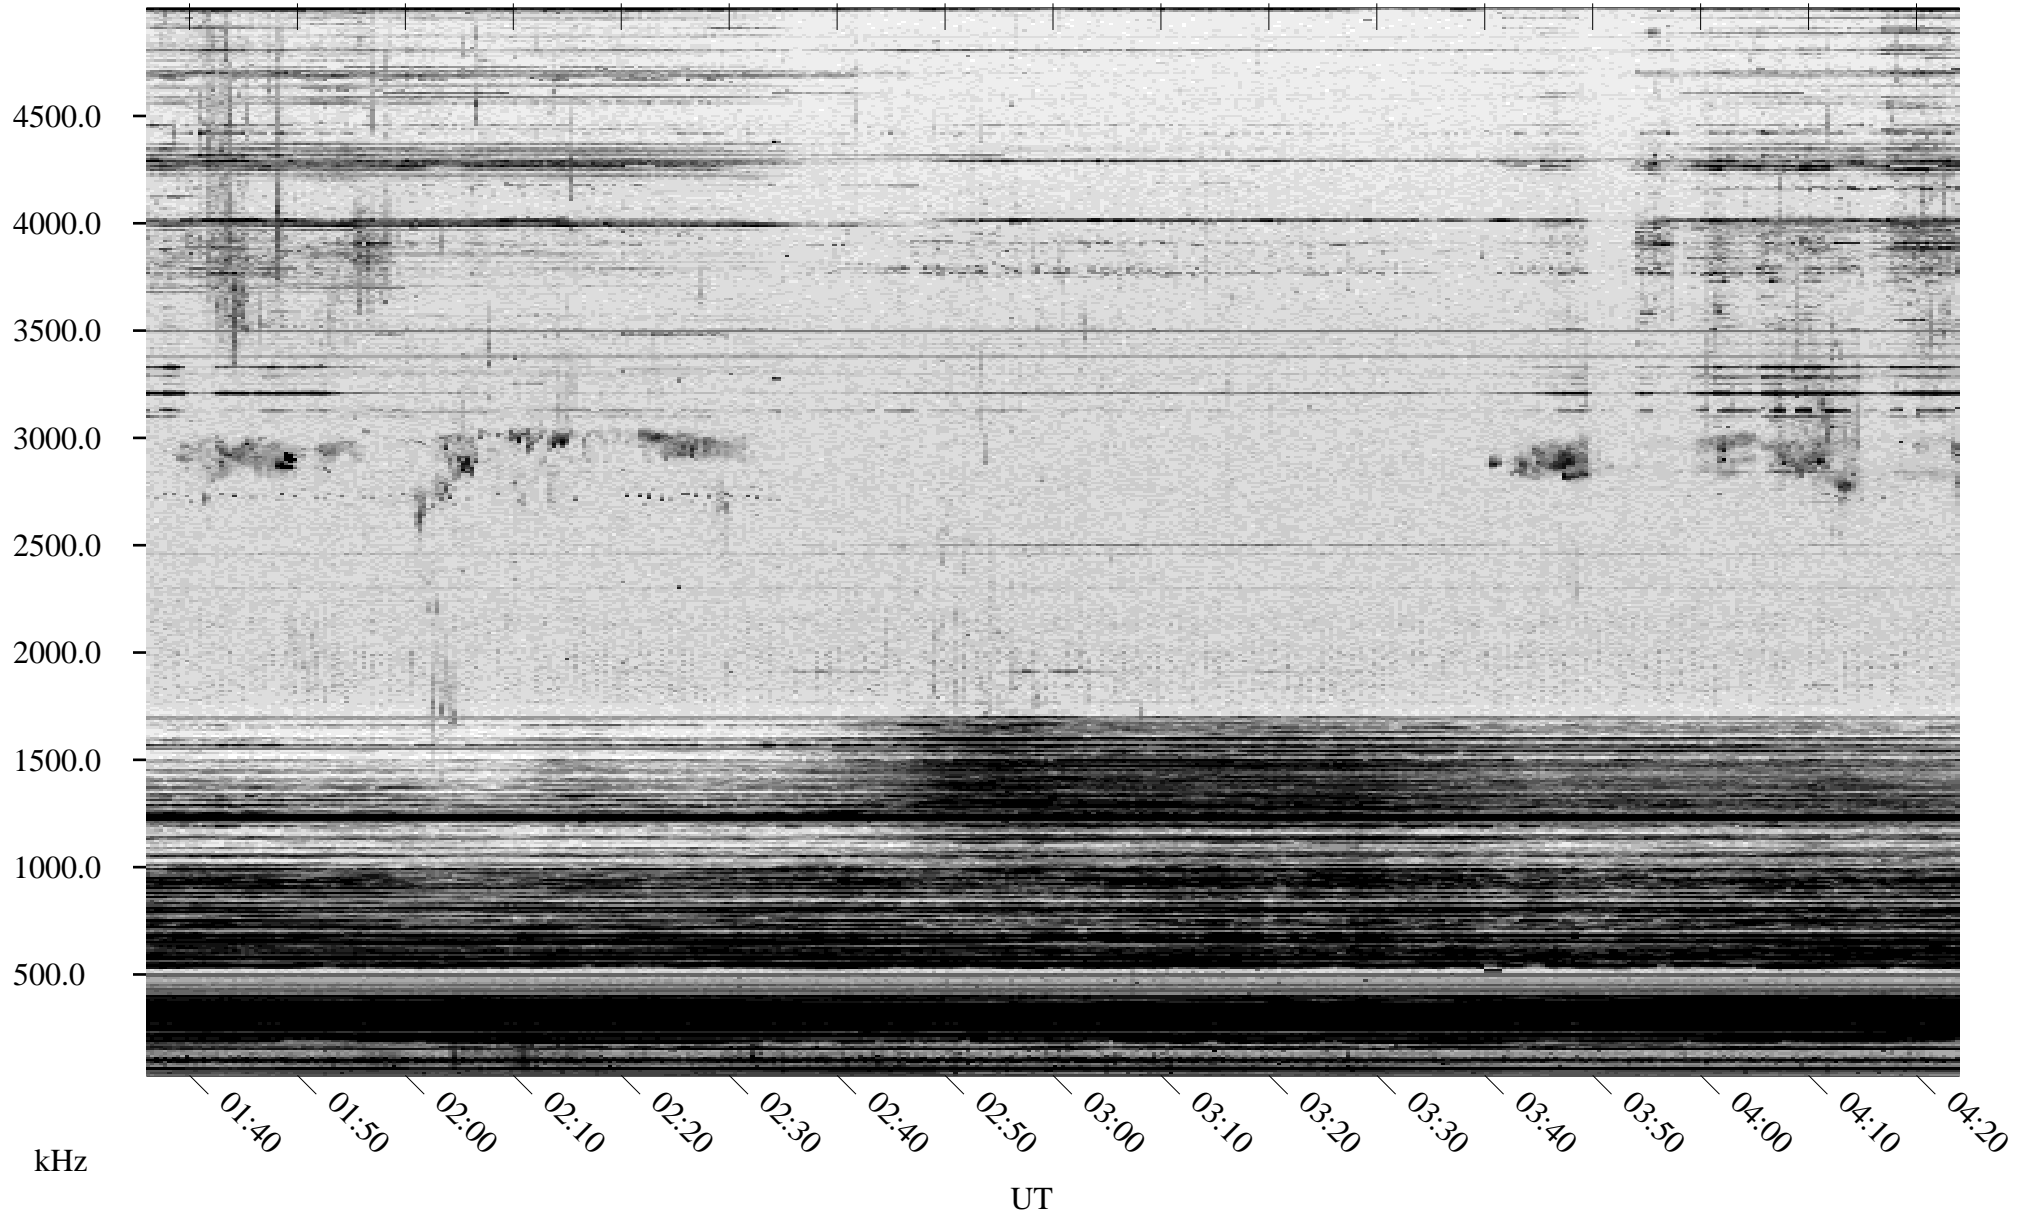

# 03/14/2004 Churchill, Manitoba

Linear Scale    Black = 161    White = 15

ch04074l.r00m max\_12

Page 1

# 03/14/2004 Churchill, Manitoba

Linear Scale    Black = 161    White = 15

ch04074l.r00m max\_12

Page 2

# 03/15/2004 Churchill, Manitoba

Linear Scale    Black = 161    White = 15

ch04074l.r00m max\_12

Page 3

# 03/15/2004 Churchill, Manitoba

Linear Scale    Black = 161    White = 15

ch04074l.r00m max\_12

Page 4