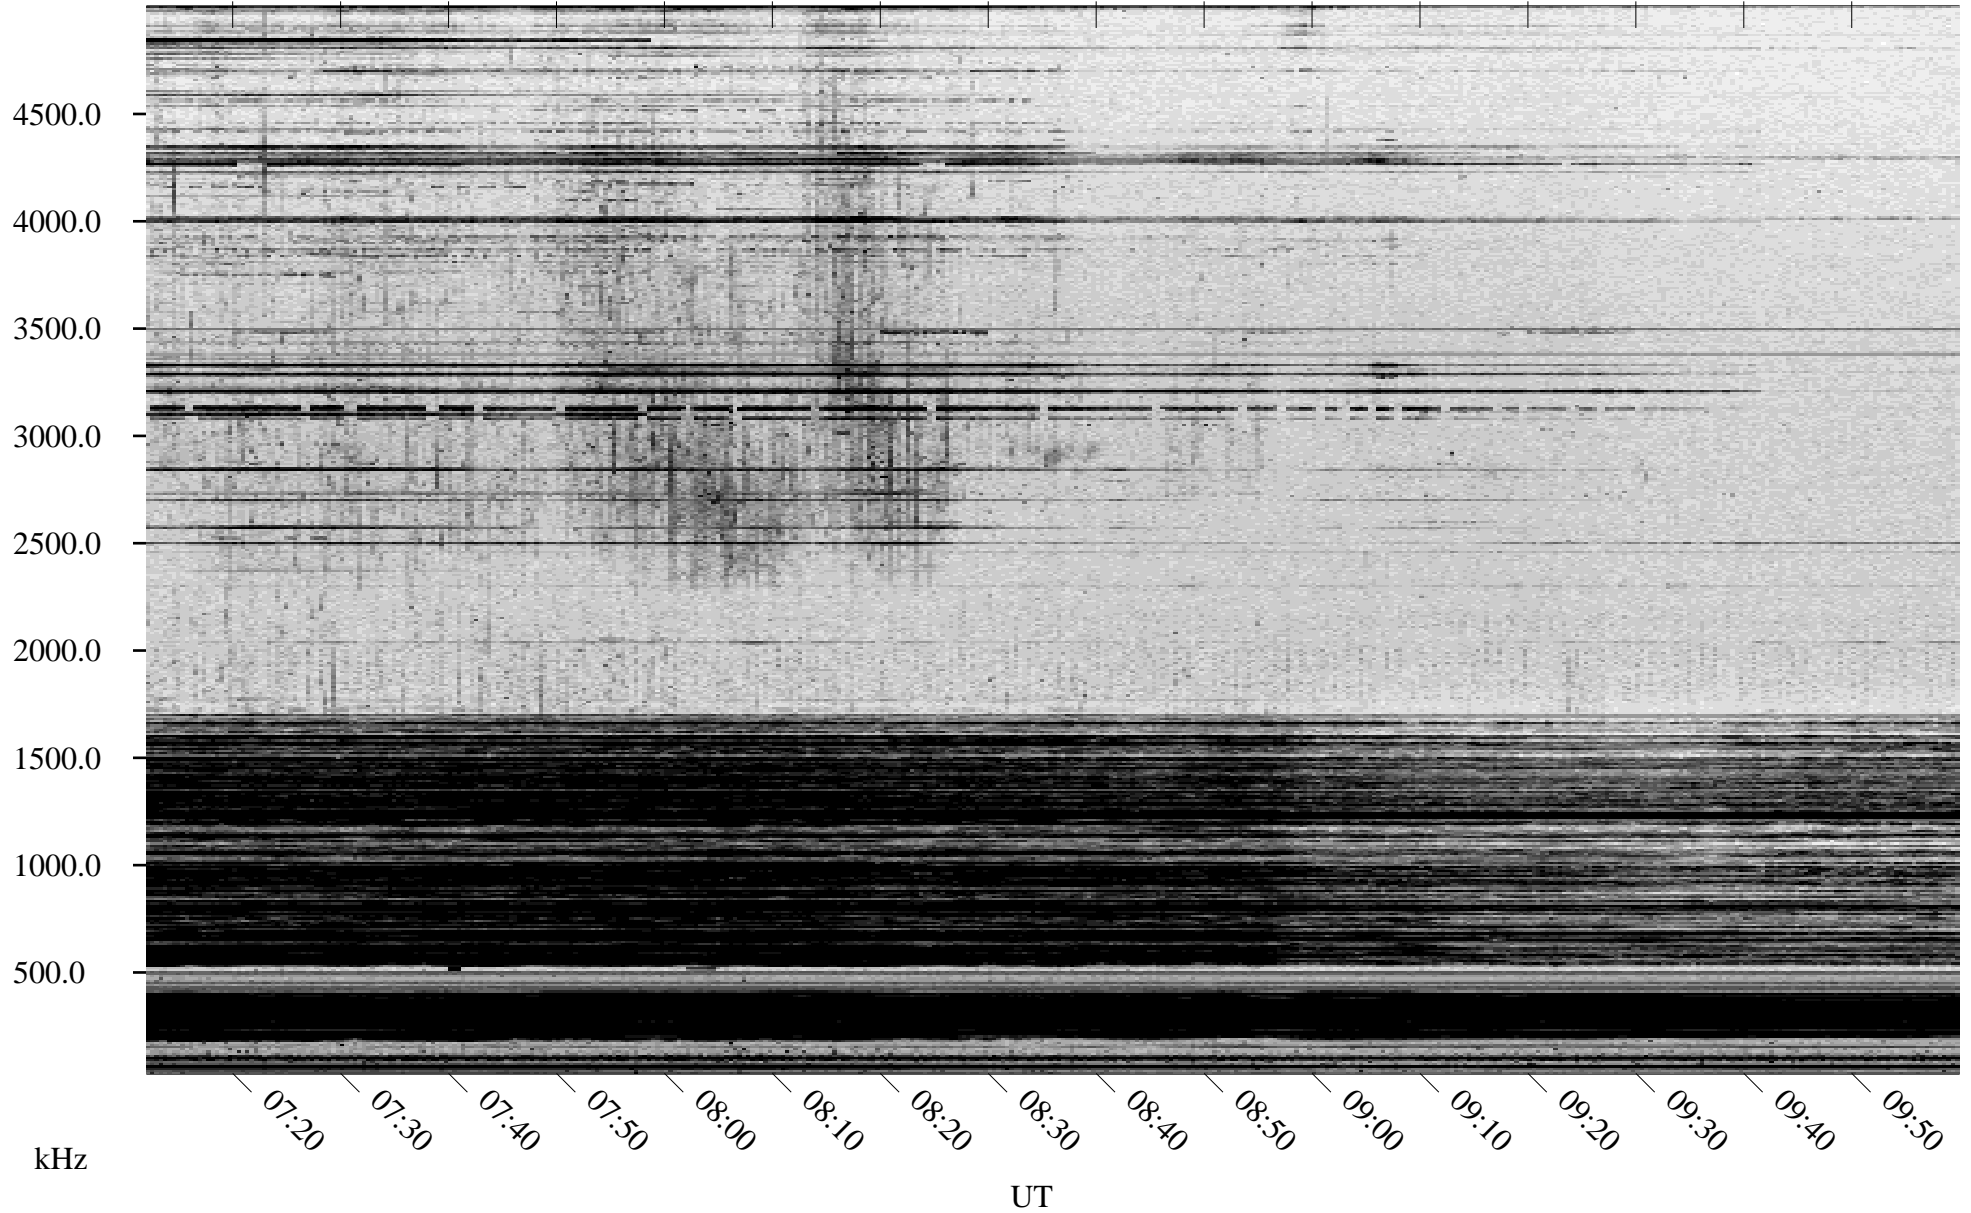

# 03/14/2004 Churchill, Manitoba

Linear Scale    Black = 161    White = 15

ch04074l.r00m max\_12

Page 1

# 03/14/2004 Churchill, Manitoba

Linear Scale    Black = 161    White = 15

ch04074l.r00m max\_12

Page 2

# 03/15/2004 Churchill, Manitoba

Linear Scale    Black = 161    White = 15

ch04074l.r00m max\_12

Page 4

# 03/15/2004 Churchill, Manitoba

Linear Scale    Black = 161    White = 15

ch04074l.r00m max\_12

Page 5