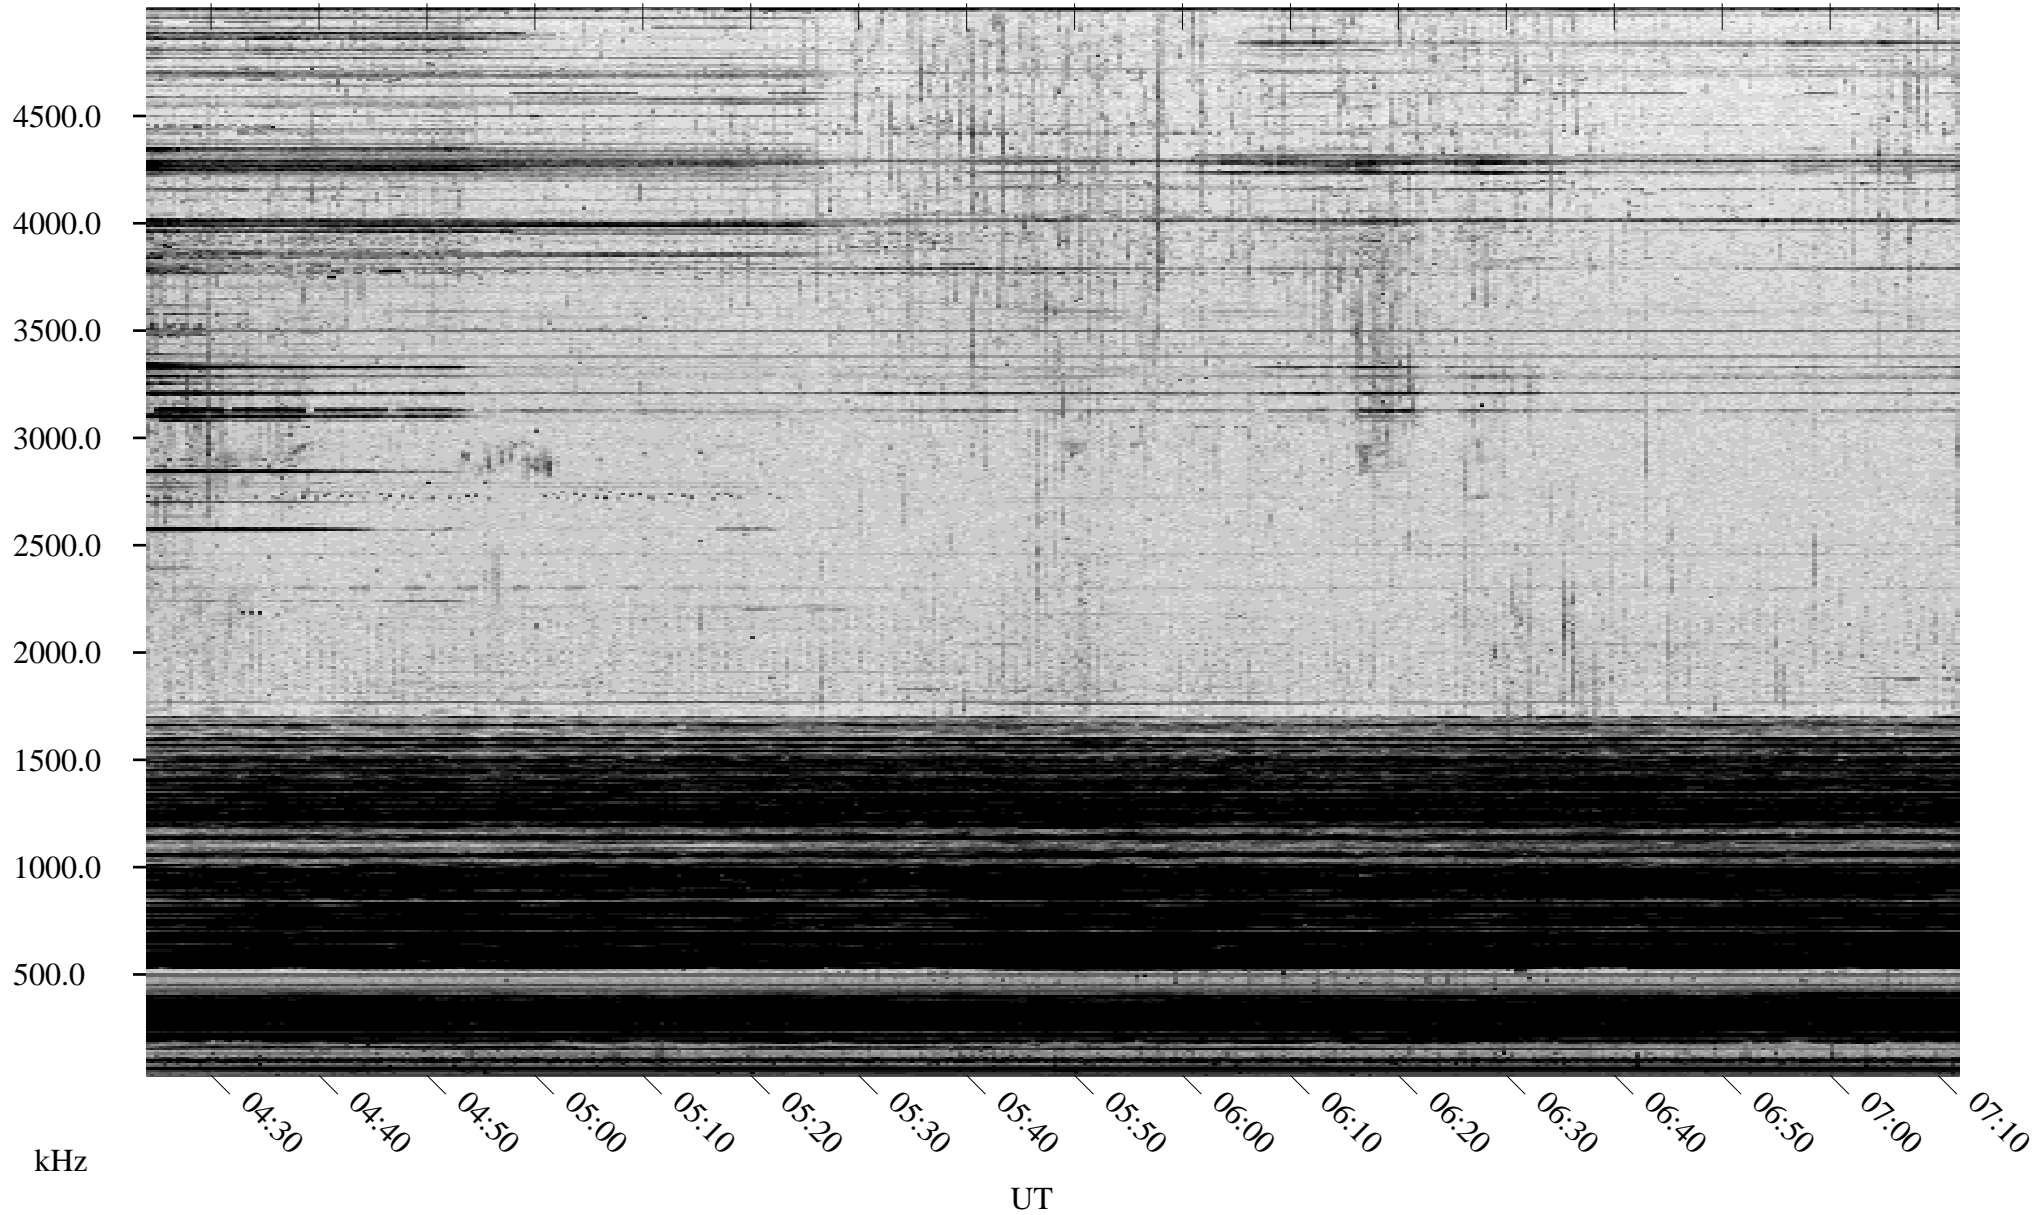

03/15/2004 Churchill, Manitoba

Linear Scale Black = 161 White = 15

ch040751.r00m max_12

Page 1

03/15/2004 Churchill, Manitoba

Linear Scale Black = 161 White = 15

ch040751.r00m max_12

Page 2

03/16/2004 Churchill, Manitoba

Linear Scale Black = 161 White = 15

ch040751.r00m max_12

Page 3

03/16/2004 Churchill, Manitoba

Linear Scale Black = 161 White = 15

ch040751.r00m max_12

Page 4

03/16/2004 Churchill, Manitoba

Linear Scale Black = 161 White = 15

ch040751.r00m max_12

Page 5

03/16/2004 Churchill, Manitoba

Linear Scale Black = 161 White = 15

ch040751.r00m max_12

Page 6

03/16/2004 Churchill, Manitoba

Linear Scale Black = 161 White = 15

ch040751.r00m max_12

Page 7

03/16/2004 Churchill, Manitoba

Linear Scale Black = 161 White = 15

ch040751.r00m max_12

Page 8