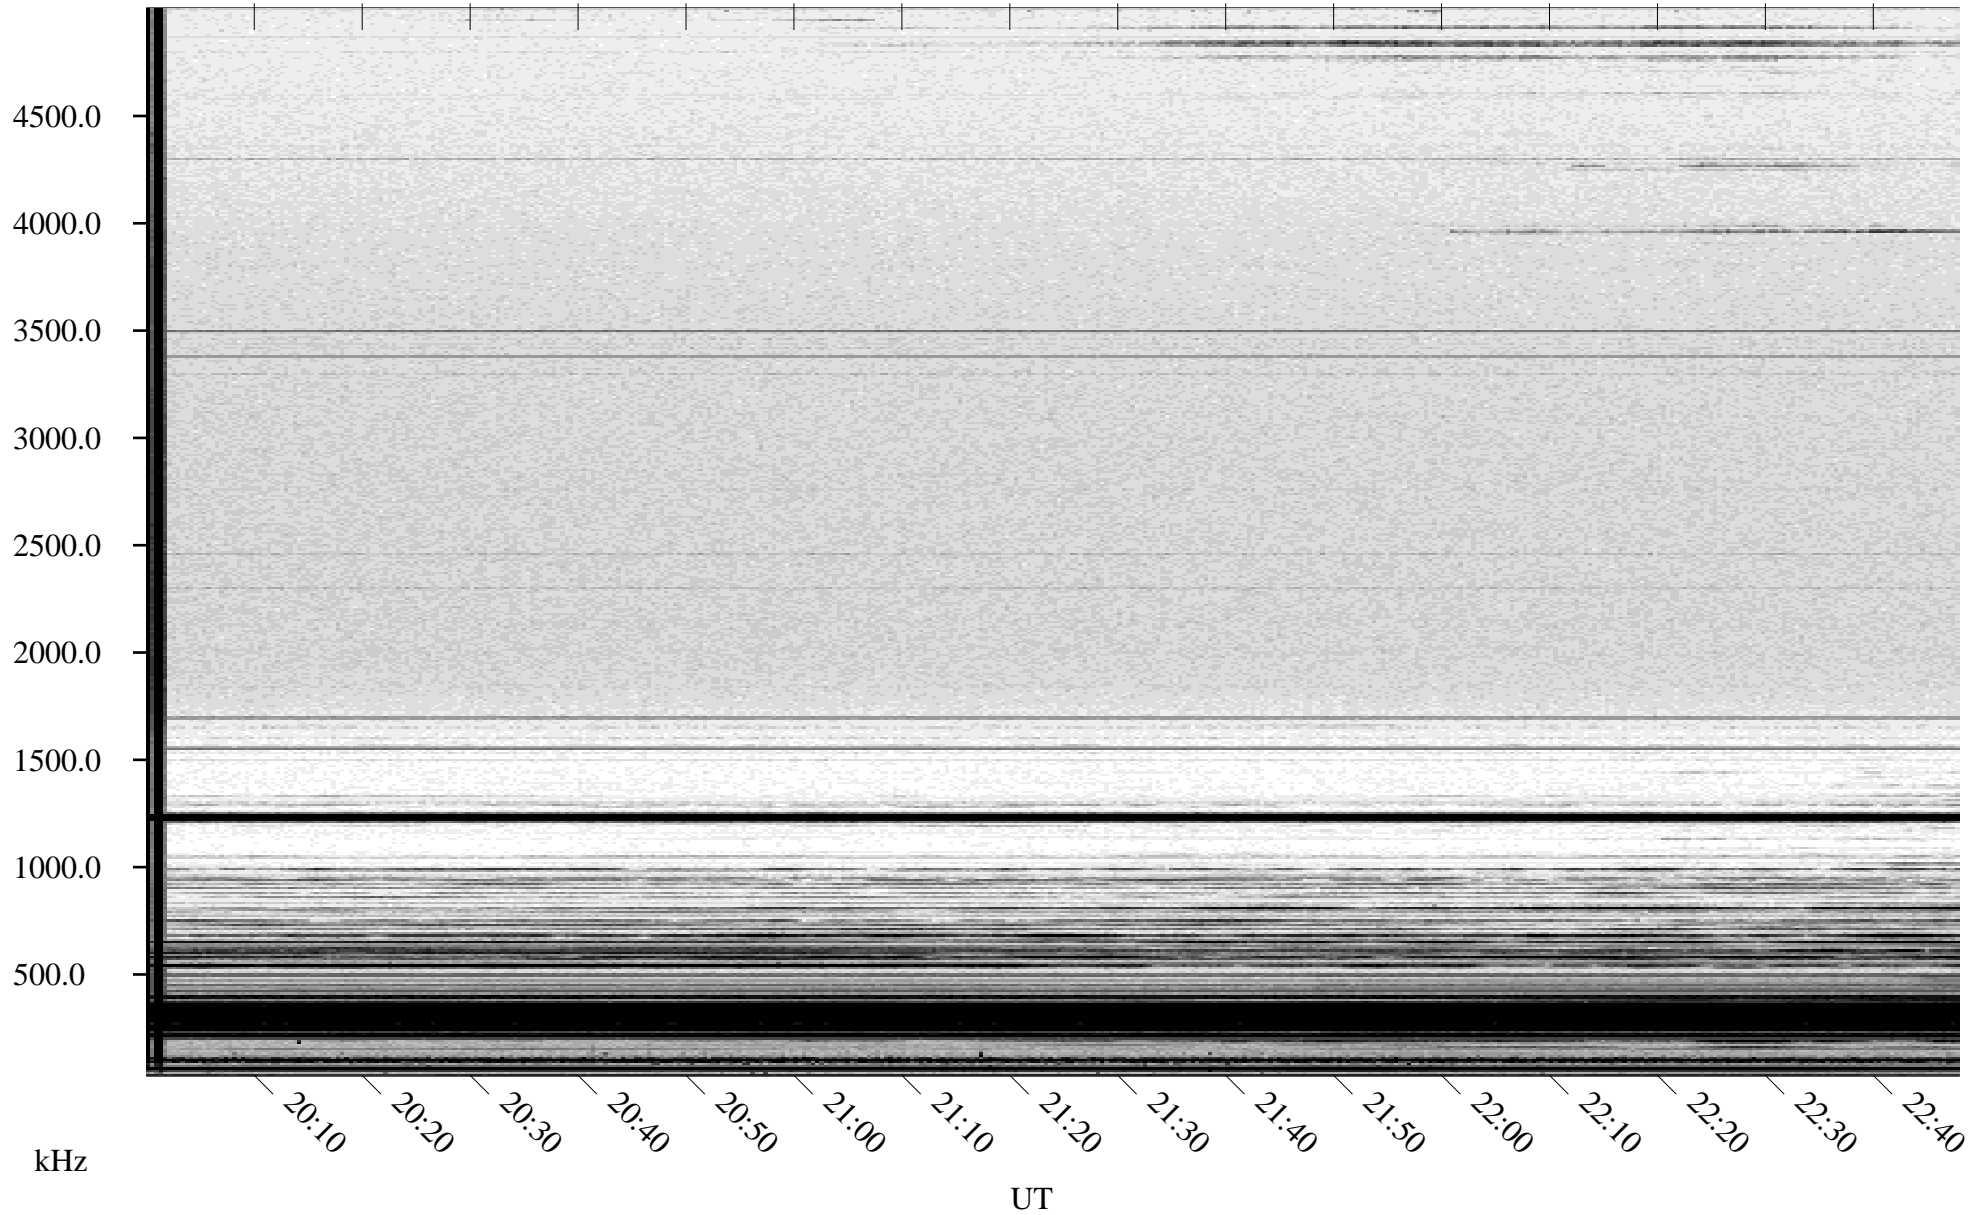

03/15/2004 Churchill, Manitoba

Linear Scale Black = 161 White = 15

ch040751.r00m max_12

Page 1

03/15/2004 Churchill, Manitoba

Linear Scale Black = 161 White = 15

ch040751.r00m max_12

Page 2

03/16/2004 Churchill, Manitoba

Linear Scale Black = 161 White = 15

ch040751.r00m max_12

Page 3

03/16/2004 Churchill, Manitoba

Linear Scale Black = 161 White = 15

ch040751.r00m max_12

Page 4

03/16/2004 Churchill, Manitoba

Linear Scale Black = 161 White = 15

ch040751.r00m max_12

Page 5

03/16/2004 Churchill, Manitoba

Linear Scale Black = 161 White = 15

ch040751.r00m max_12

Page 6

03/16/2004 Churchill, Manitoba

Linear Scale Black = 161 White = 15

ch040751.r00m max_12

Page 7

03/16/2004 Churchill, Manitoba

Linear Scale Black = 161 White = 15

ch040751.r00m max_12

Page 8