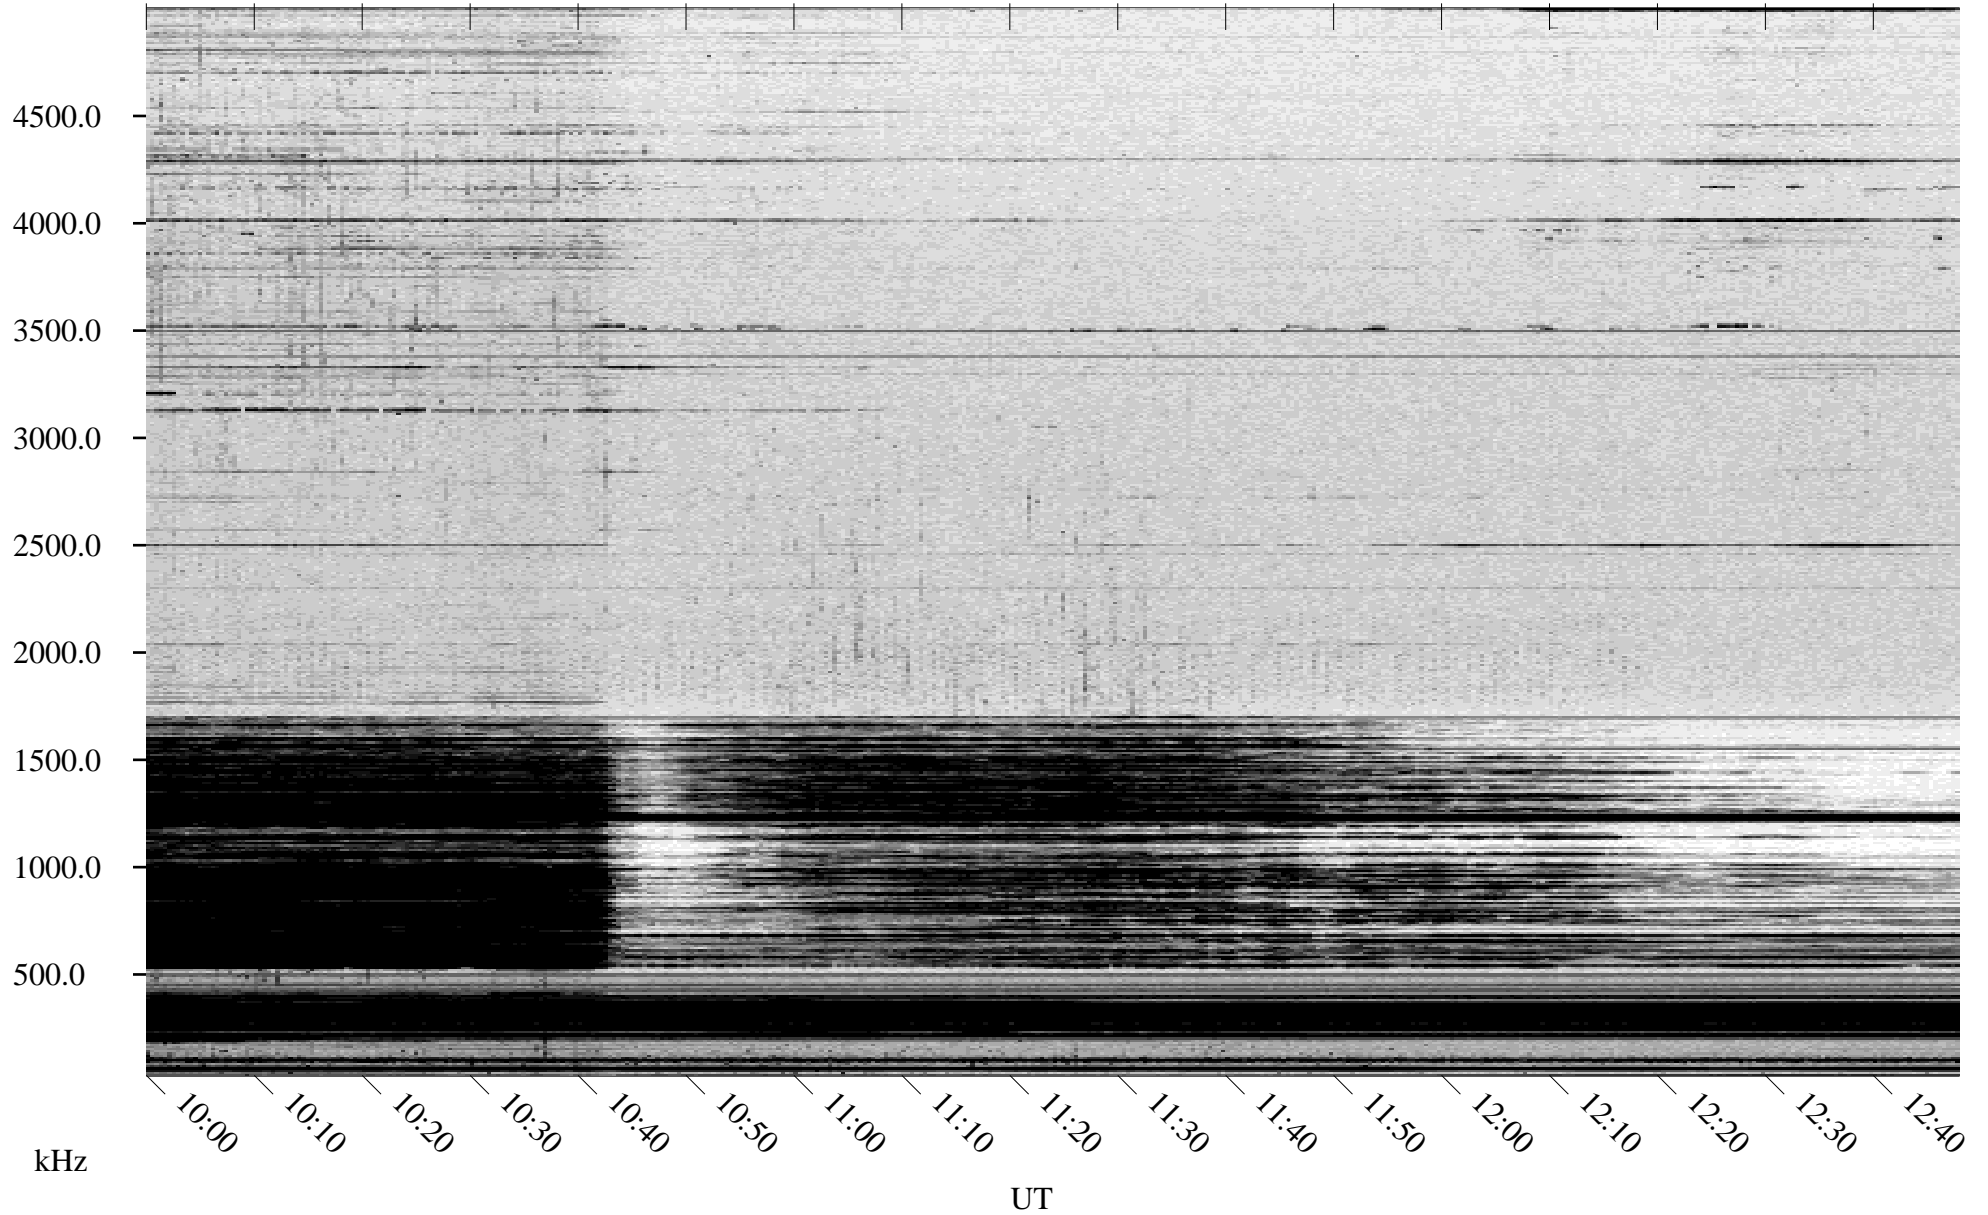

03/15/2004 Churchill, Manitoba

Linear Scale Black = 161 White = 15

ch040751.r00m max_12

Page 1

03/15/2004 Churchill, Manitoba

Linear Scale Black = 161 White = 15

ch040751.r00m max_12

Page 2

03/16/2004 Churchill, Manitoba

Linear Scale Black = 161 White = 15

ch040751.r00m max_12

Page 3

03/16/2004 Churchill, Manitoba

Linear Scale Black = 161 White = 15

ch040751.r00m max_12

Page 4

03/16/2004 Churchill, Manitoba

Linear Scale Black = 161 White = 15

ch040751.r00m max_12

Page 5

03/16/2004 Churchill, Manitoba

Linear Scale Black = 161 White = 15

ch040751.r00m max_12

Page 6

03/16/2004 Churchill, Manitoba

Linear Scale Black = 161 White = 15

ch040751.r00m max_12

Page 7

03/16/2004 Churchill, Manitoba

Linear Scale Black = 161 White = 15

ch040751.r00m max_12

Page 8