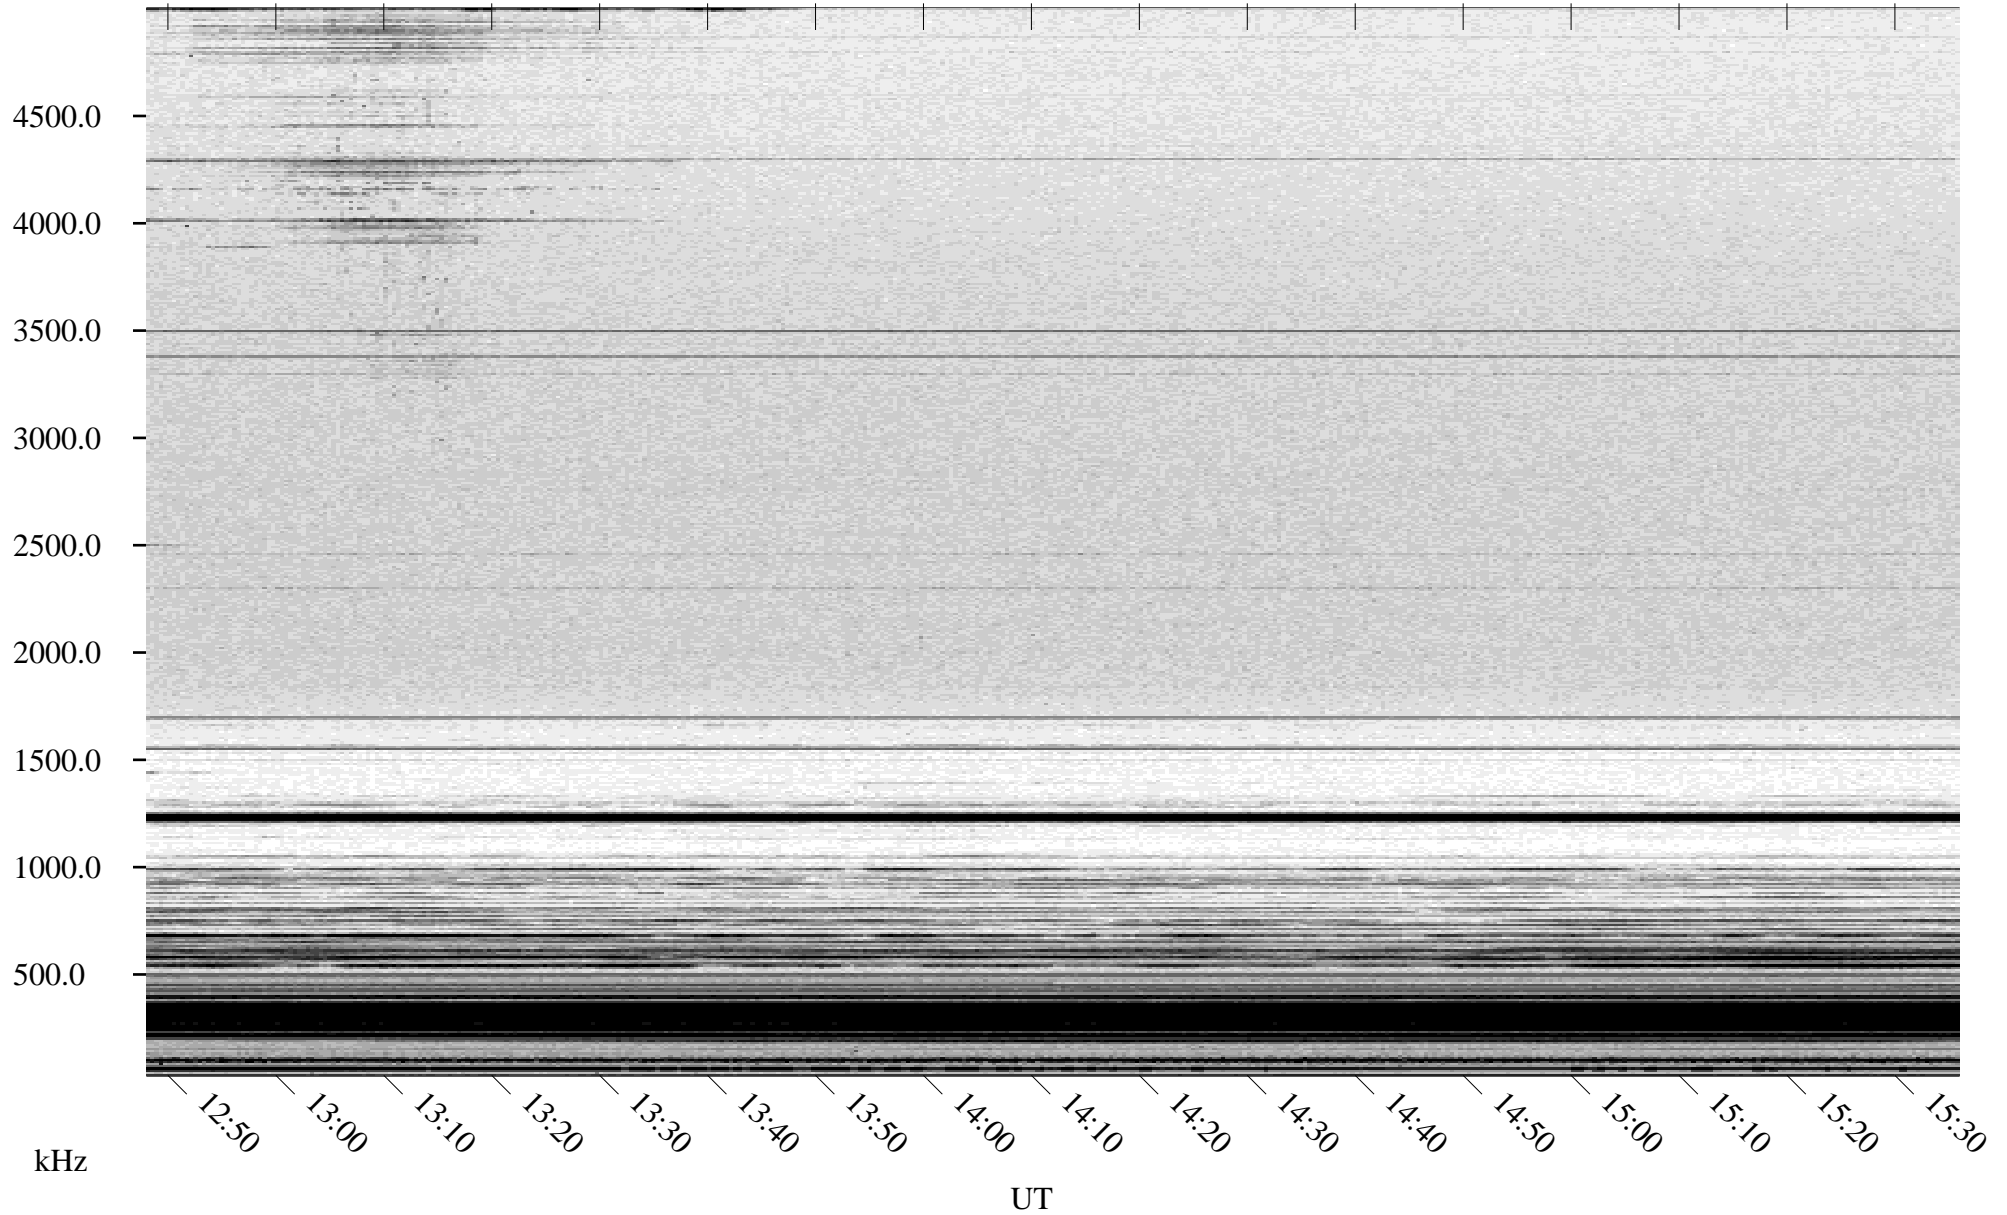

03/15/2004 Churchill, Manitoba

Linear Scale Black = 161 White = 15

ch040751.r00m max_12

Page 1

03/15/2004 Churchill, Manitoba

Linear Scale Black = 161 White = 15

ch040751.r00m max_12

Page 2

03/16/2004 Churchill, Manitoba

Linear Scale Black = 161 White = 15

ch040751.r00m max_12

Page 3

03/16/2004 Churchill, Manitoba

Linear Scale Black = 161 White = 15

ch040751.r00m max_12

Page 4

03/16/2004 Churchill, Manitoba

Linear Scale Black = 161 White = 15

ch040751.r00m max_12

Page 5

03/16/2004 Churchill, Manitoba

Linear Scale Black = 161 White = 15

ch040751.r00m max_12

Page 6

03/16/2004 Churchill, Manitoba

Linear Scale Black = 161 White = 15

ch040751.r00m max_12

Page 7

03/16/2004 Churchill, Manitoba

Linear Scale Black = 161 White = 15

ch040751.r00m max_12

Page 8