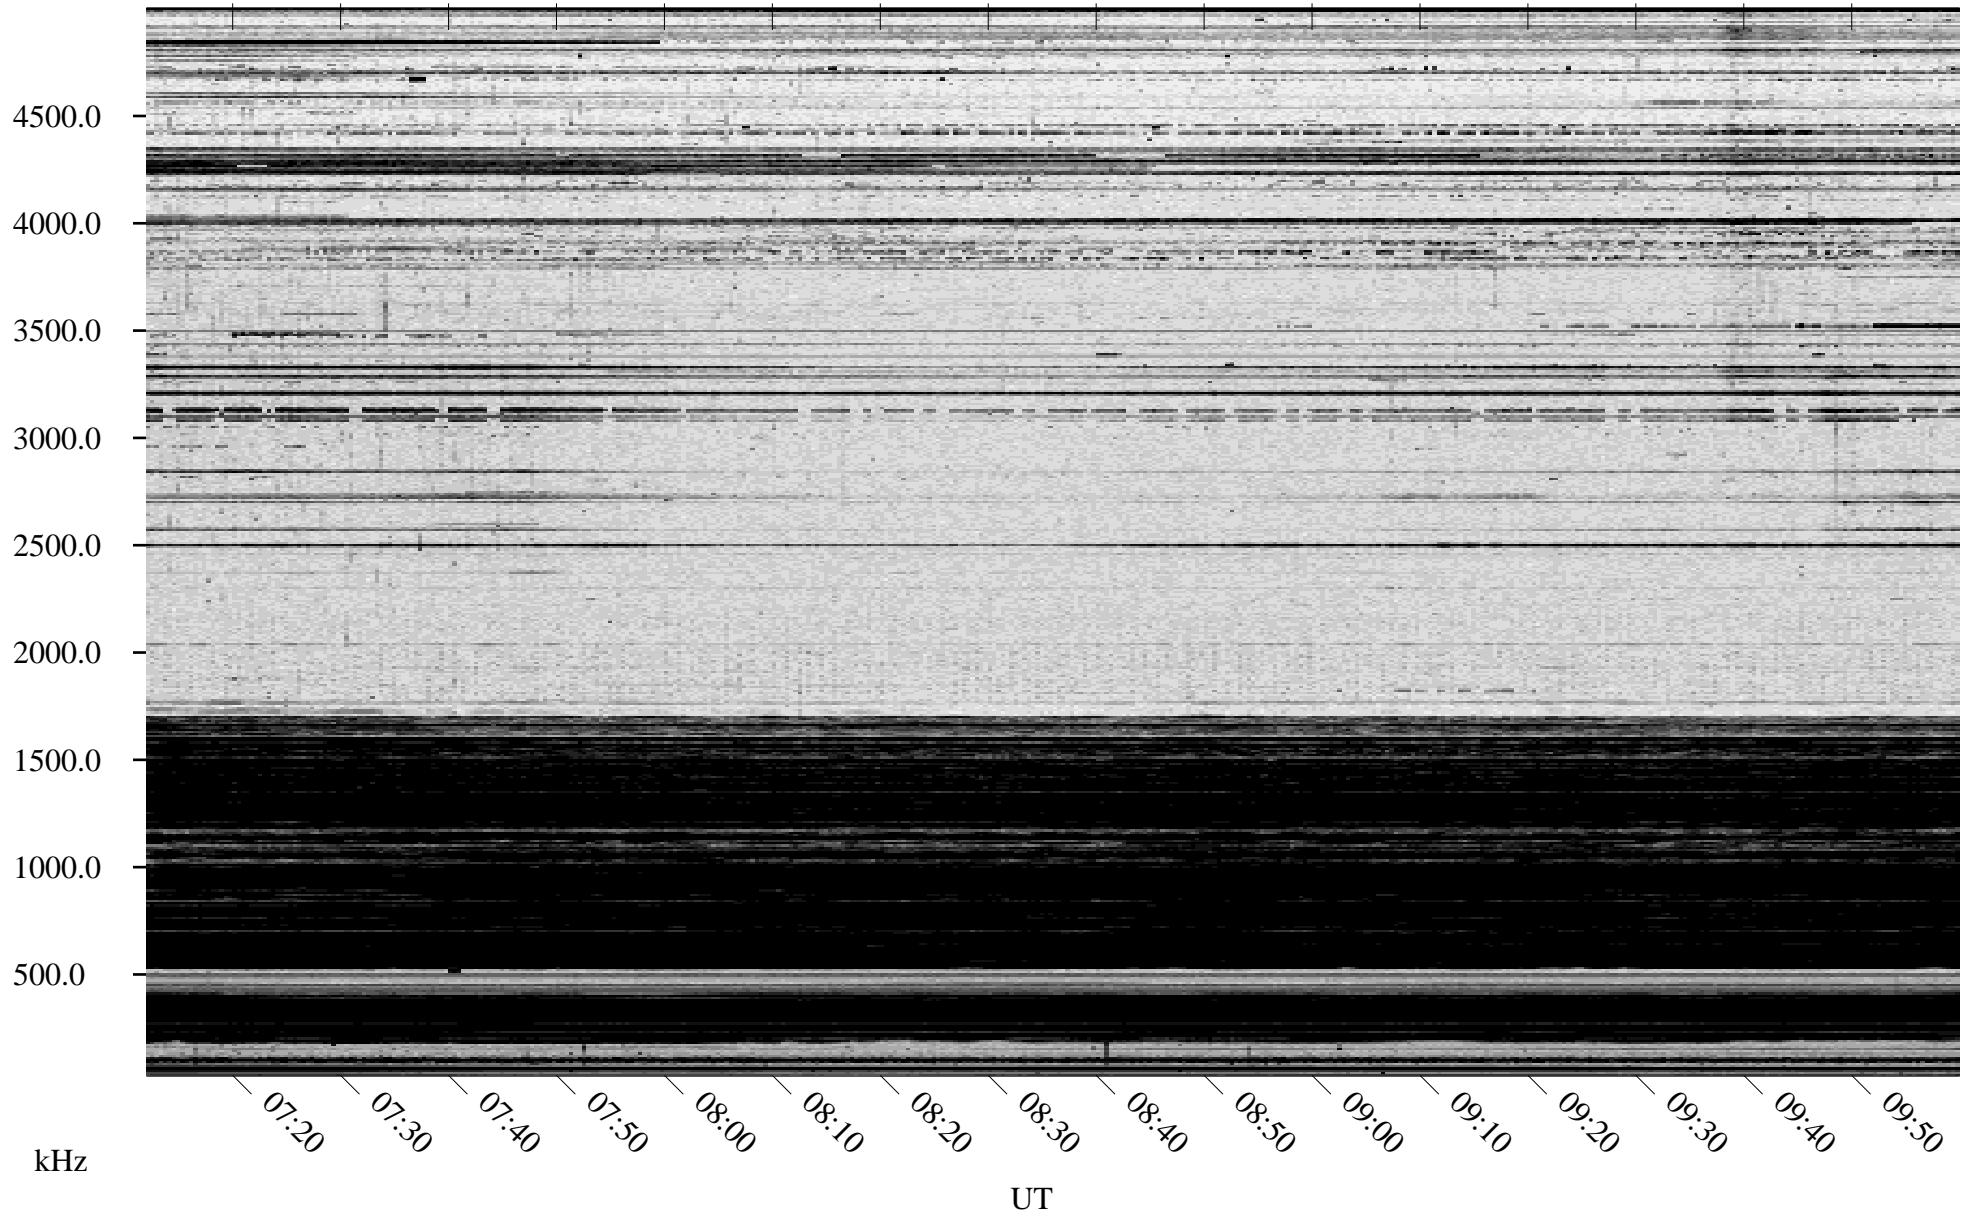

03/16/2004 Churchill, Manitoba

Linear Scale Black = 161 White = 15

ch04076l.r01m max_12

Page 1

03/16/2004 Churchill, Manitoba

Linear Scale Black = 161 White = 15

ch04076l.r01m max_12

Page 2

03/17/2004 Churchill, Manitoba

Linear Scale Black = 161 White = 15

ch04076l.r01m max_12

Page 3

03/17/2004 Churchill, Manitoba

Linear Scale Black = 161 White = 15

ch04076l.r01m max_12

Page 4

03/17/2004 Churchill, Manitoba

Linear Scale Black = 161 White = 15

ch04076l.r01m max_12

03/17/2004 Churchill, Manitoba

Linear Scale Black = 161 White = 15

ch04076l.r01m max_12

Page 6

03/17/2004 Churchill, Manitoba

Linear Scale Black = 161 White = 15

ch04076l.r01m max_12

Page 7

03/17/2004 Churchill, Manitoba

Linear Scale Black = 161 White = 15

ch04076l.r01m max_12

Page 8