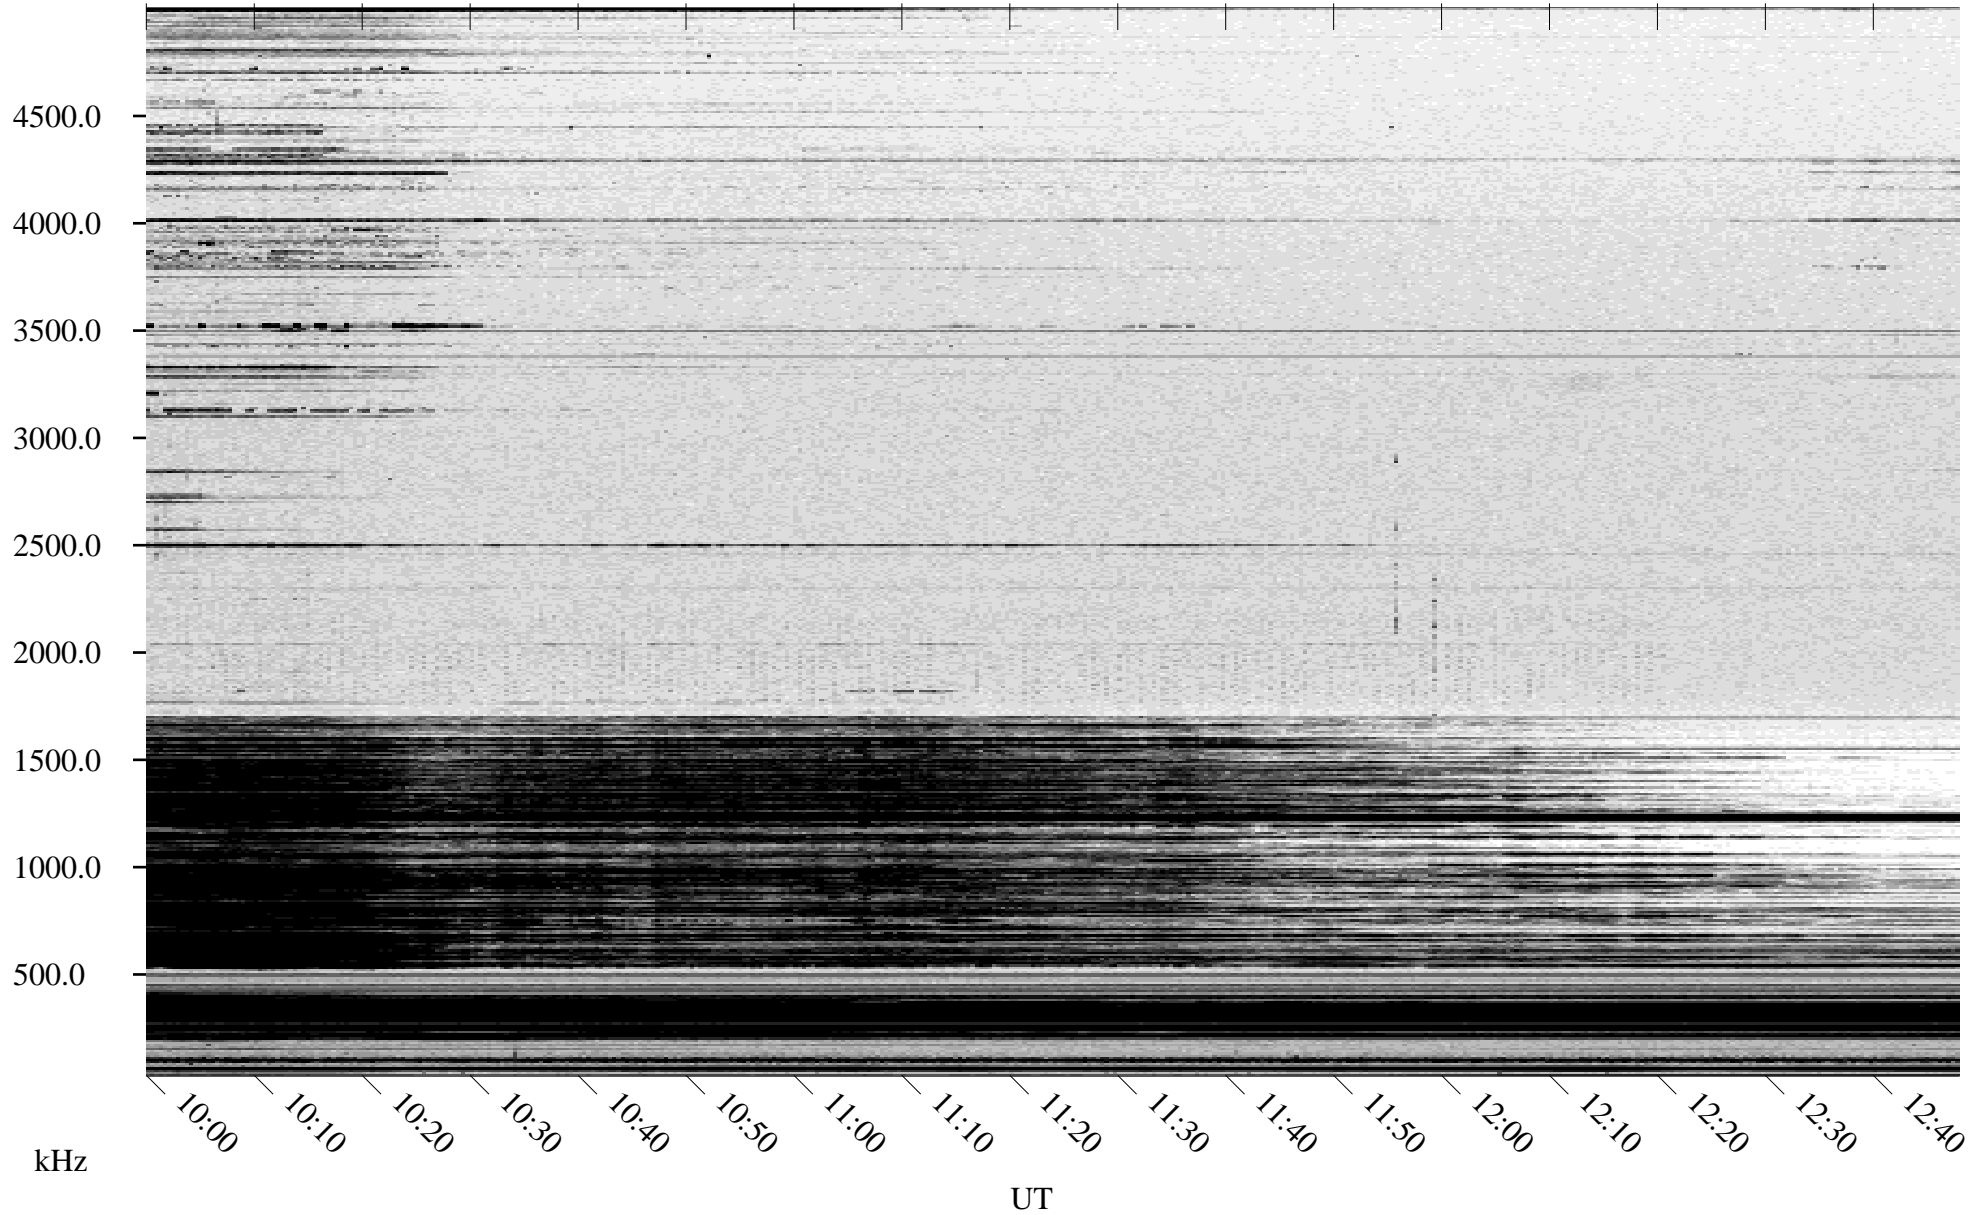

03/16/2004 Churchill, Manitoba

Linear Scale Black = 161 White = 15

ch04076l.r01m max_12

Page 1

03/16/2004 Churchill, Manitoba

Linear Scale Black = 161 White = 15

ch04076l.r01m max_12

Page 2

03/17/2004 Churchill, Manitoba

Linear Scale Black = 161 White = 15

ch04076l.r01m max_12

Page 3

03/17/2004 Churchill, Manitoba

Linear Scale Black = 161 White = 15

ch04076l.r01m max_12

Page 4

03/17/2004 Churchill, Manitoba

Linear Scale Black = 161 White = 15

ch04076l.r01m max_12

03/17/2004 Churchill, Manitoba

Linear Scale Black = 161 White = 15

ch04076l.r01m max_12

Page 6

03/17/2004 Churchill, Manitoba

Linear Scale Black = 161 White = 15

ch04076l.r01m max_12

Page 7

03/17/2004 Churchill, Manitoba

Linear Scale Black = 161 White = 15

ch04076l.r01m max_12

Page 8