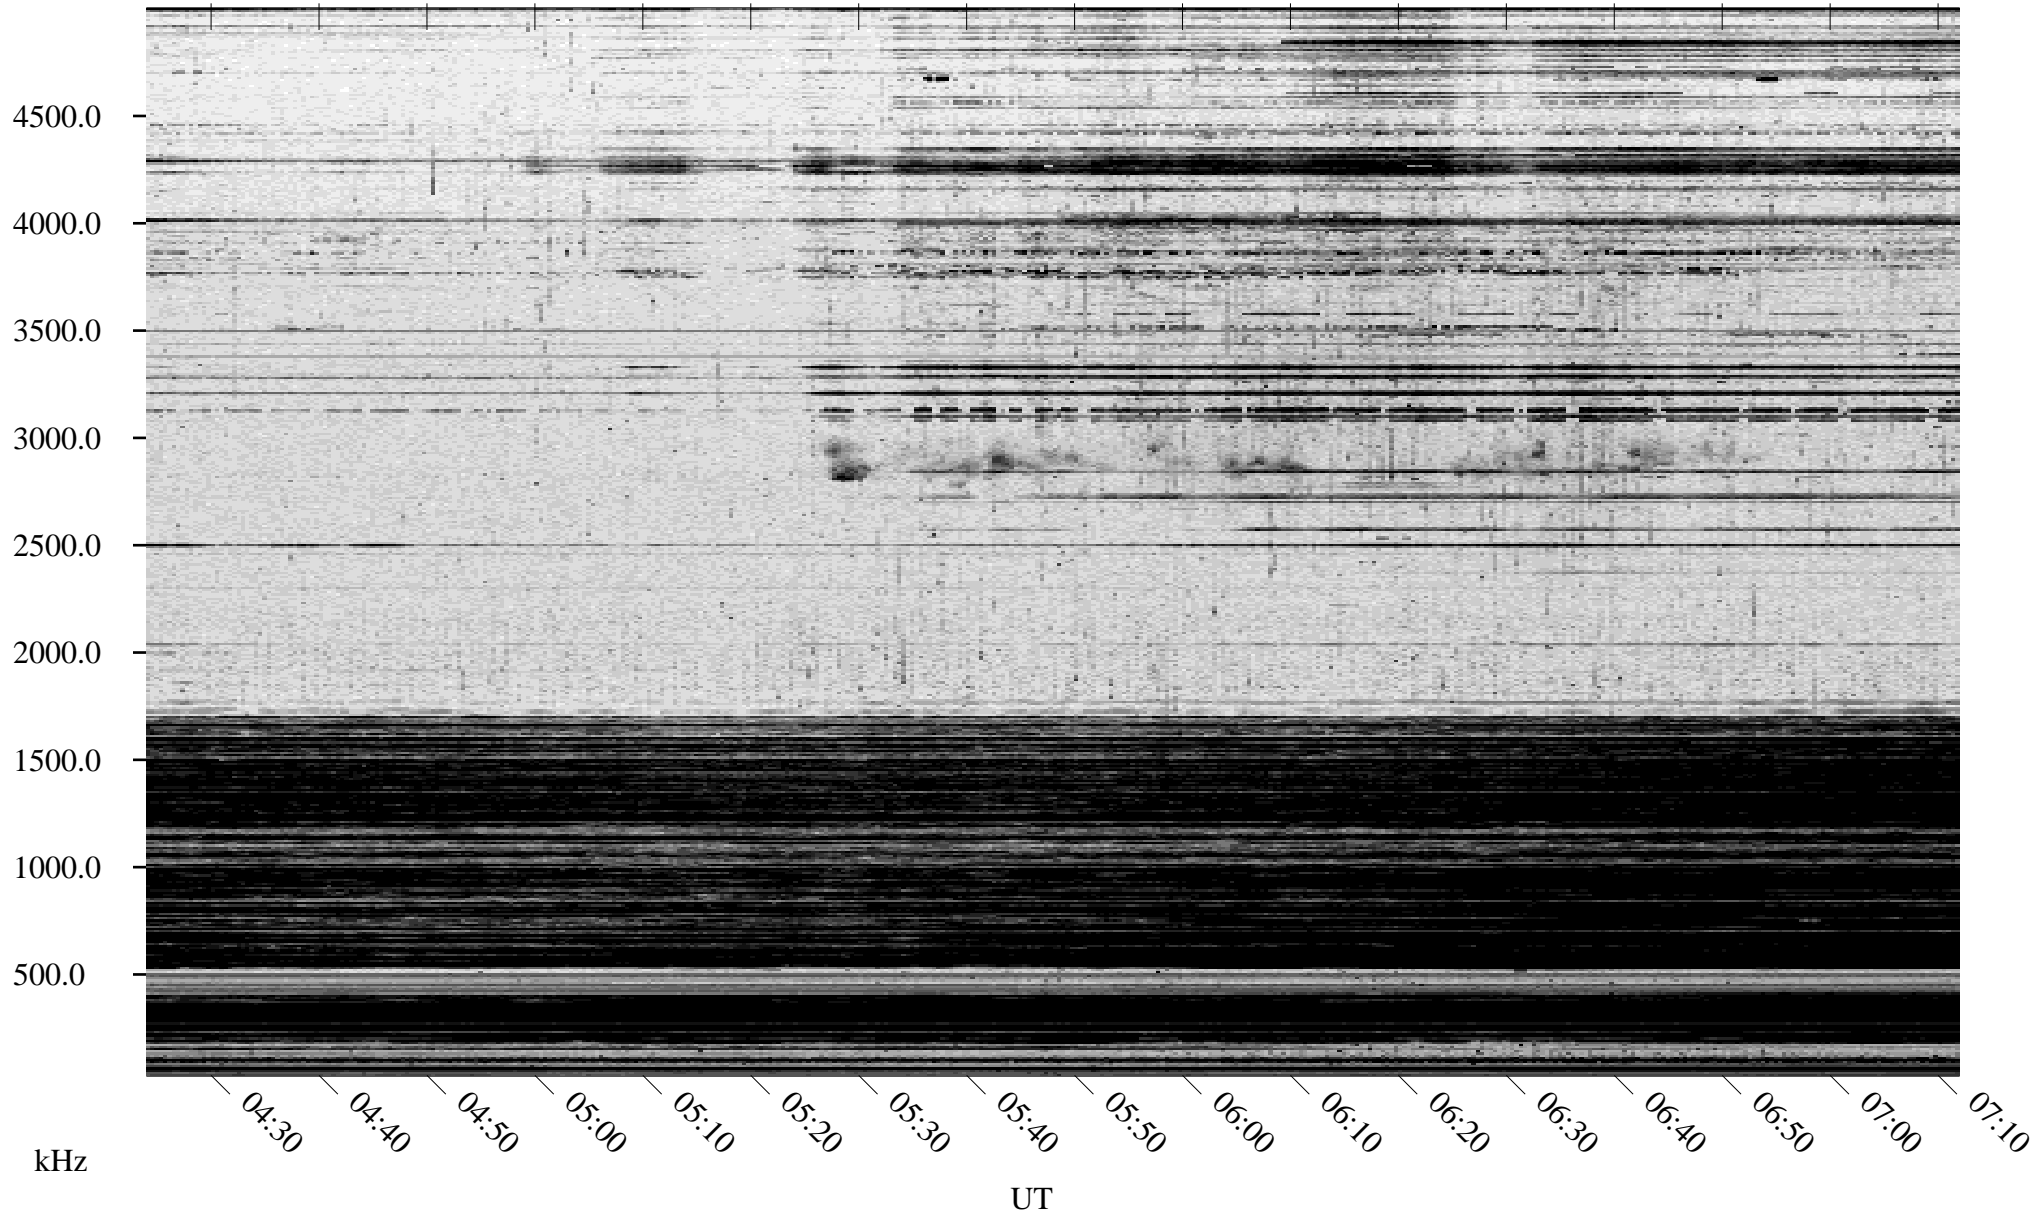

03/16/2004 Churchill, Manitoba

Linear Scale Black = 161 White = 15

ch04076l.r01m max_12

Page 1

03/16/2004 Churchill, Manitoba

Linear Scale Black = 161 White = 15

ch04076l.r01m max_12

Page 2

03/17/2004 Churchill, Manitoba

Linear Scale Black = 161 White = 15

ch04076l.r01m max_12

Page 3

03/17/2004 Churchill, Manitoba

Linear Scale Black = 161 White = 15

ch04076l.r01m max_12

Page 4

03/17/2004 Churchill, Manitoba

Linear Scale Black = 161 White = 15

ch04076l.r01m max_12

03/17/2004 Churchill, Manitoba

Linear Scale Black = 161 White = 15

ch04076l.r01m max_12

Page 6

03/17/2004 Churchill, Manitoba

Linear Scale Black = 161 White = 15

ch04076l.r01m max_12

Page 7

03/17/2004 Churchill, Manitoba

Linear Scale Black = 161 White = 15

ch04076l.r01m max_12

Page 8