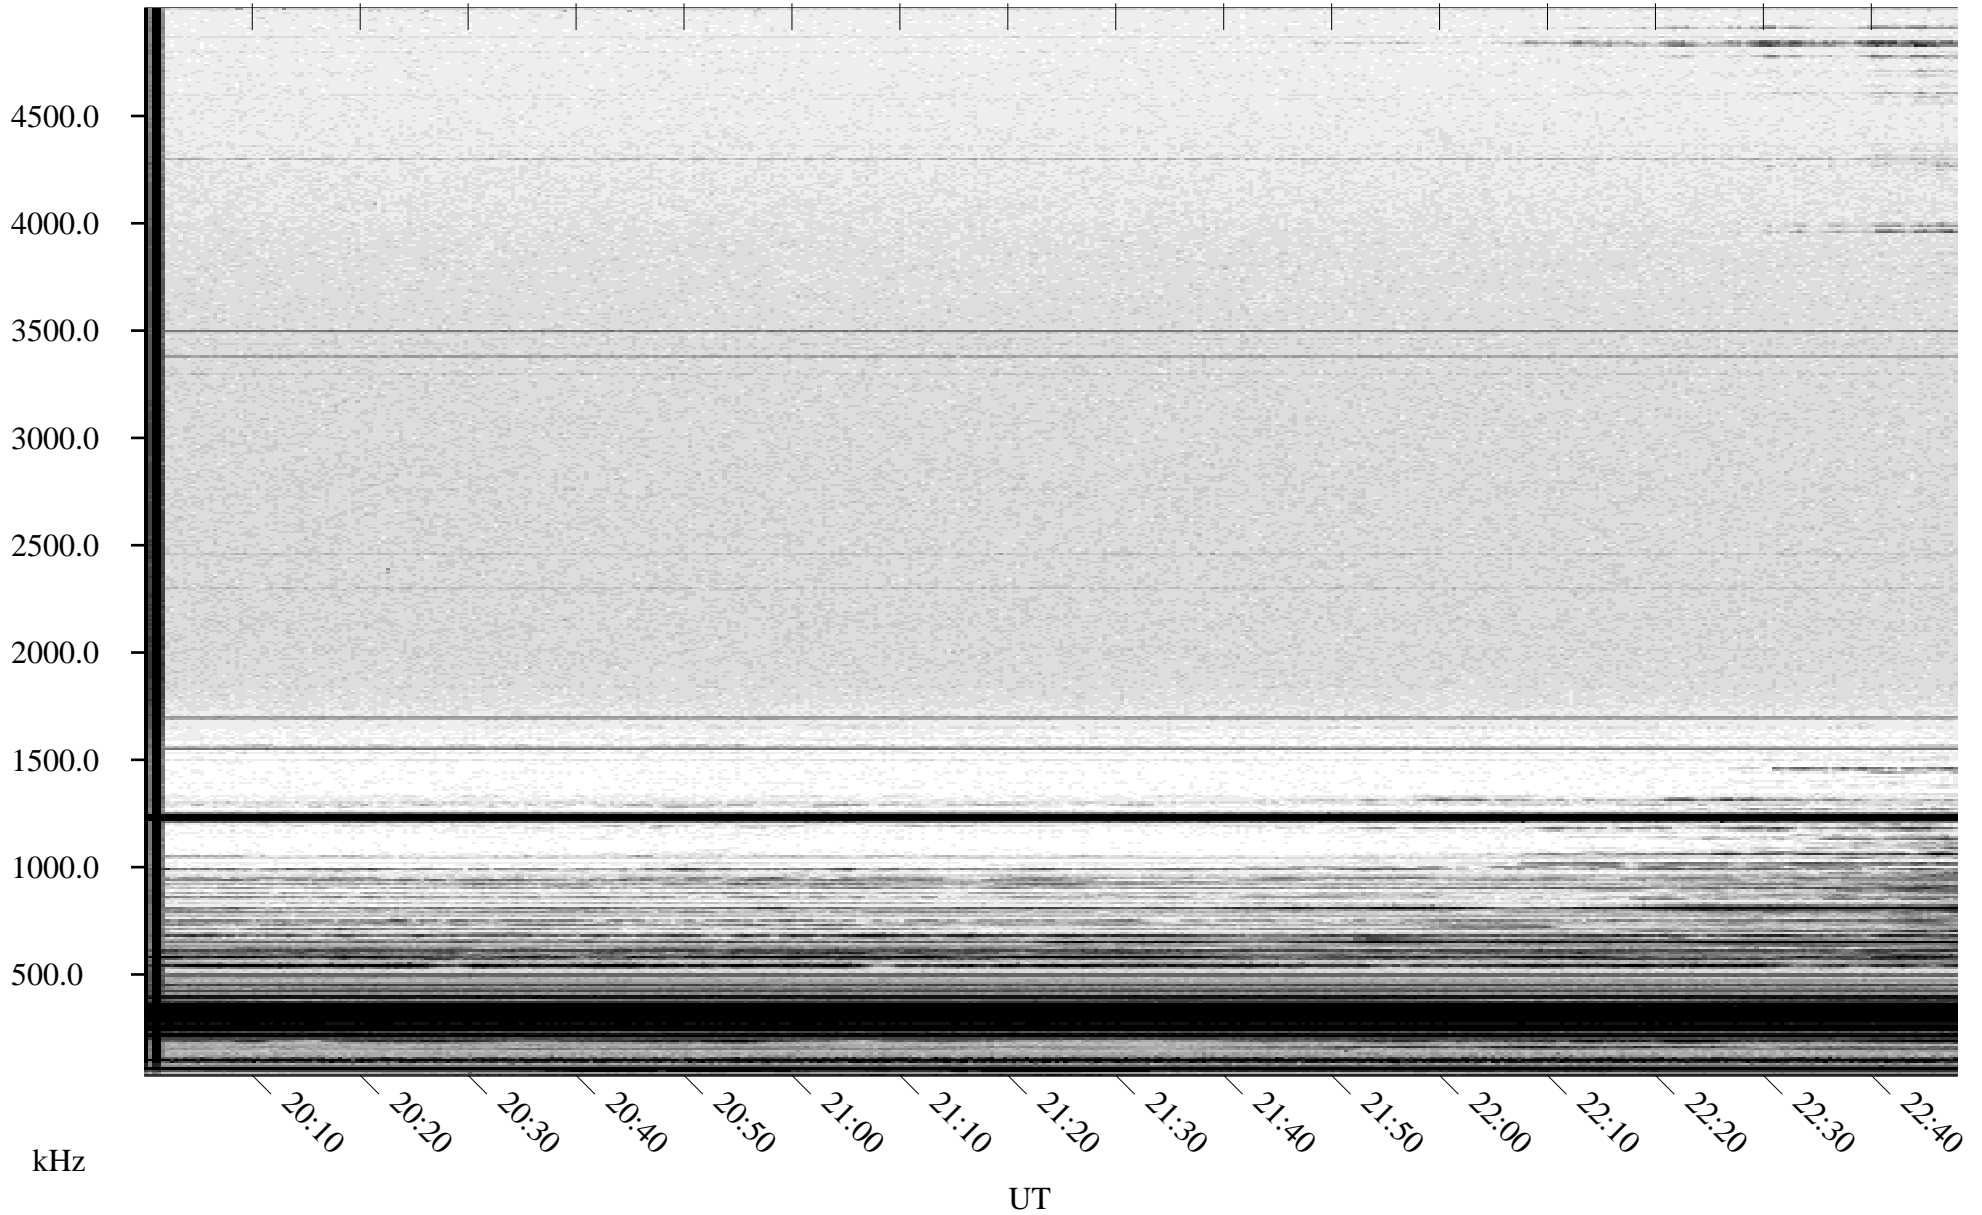

03/16/2004 Churchill, Manitoba

Linear Scale Black = 161 White = 15

ch04076l.r01m max_12

Page 1

03/16/2004 Churchill, Manitoba

Linear Scale Black = 161 White = 15

ch04076l.r01m max_12

Page 2

03/17/2004 Churchill, Manitoba

Linear Scale Black = 161 White = 15

ch04076l.r01m max_12

Page 3

03/17/2004 Churchill, Manitoba

Linear Scale Black = 161 White = 15

ch04076l.r01m max_12

Page 4

03/17/2004 Churchill, Manitoba

Linear Scale Black = 161 White = 15

ch04076l.r01m max_12

03/17/2004 Churchill, Manitoba

Linear Scale Black = 161 White = 15

ch04076l.r01m max_12

Page 6

03/17/2004 Churchill, Manitoba

Linear Scale Black = 161 White = 15

ch04076l.r01m max_12

Page 7

03/17/2004 Churchill, Manitoba

Linear Scale Black = 161 White = 15

ch04076l.r01m max_12

Page 8