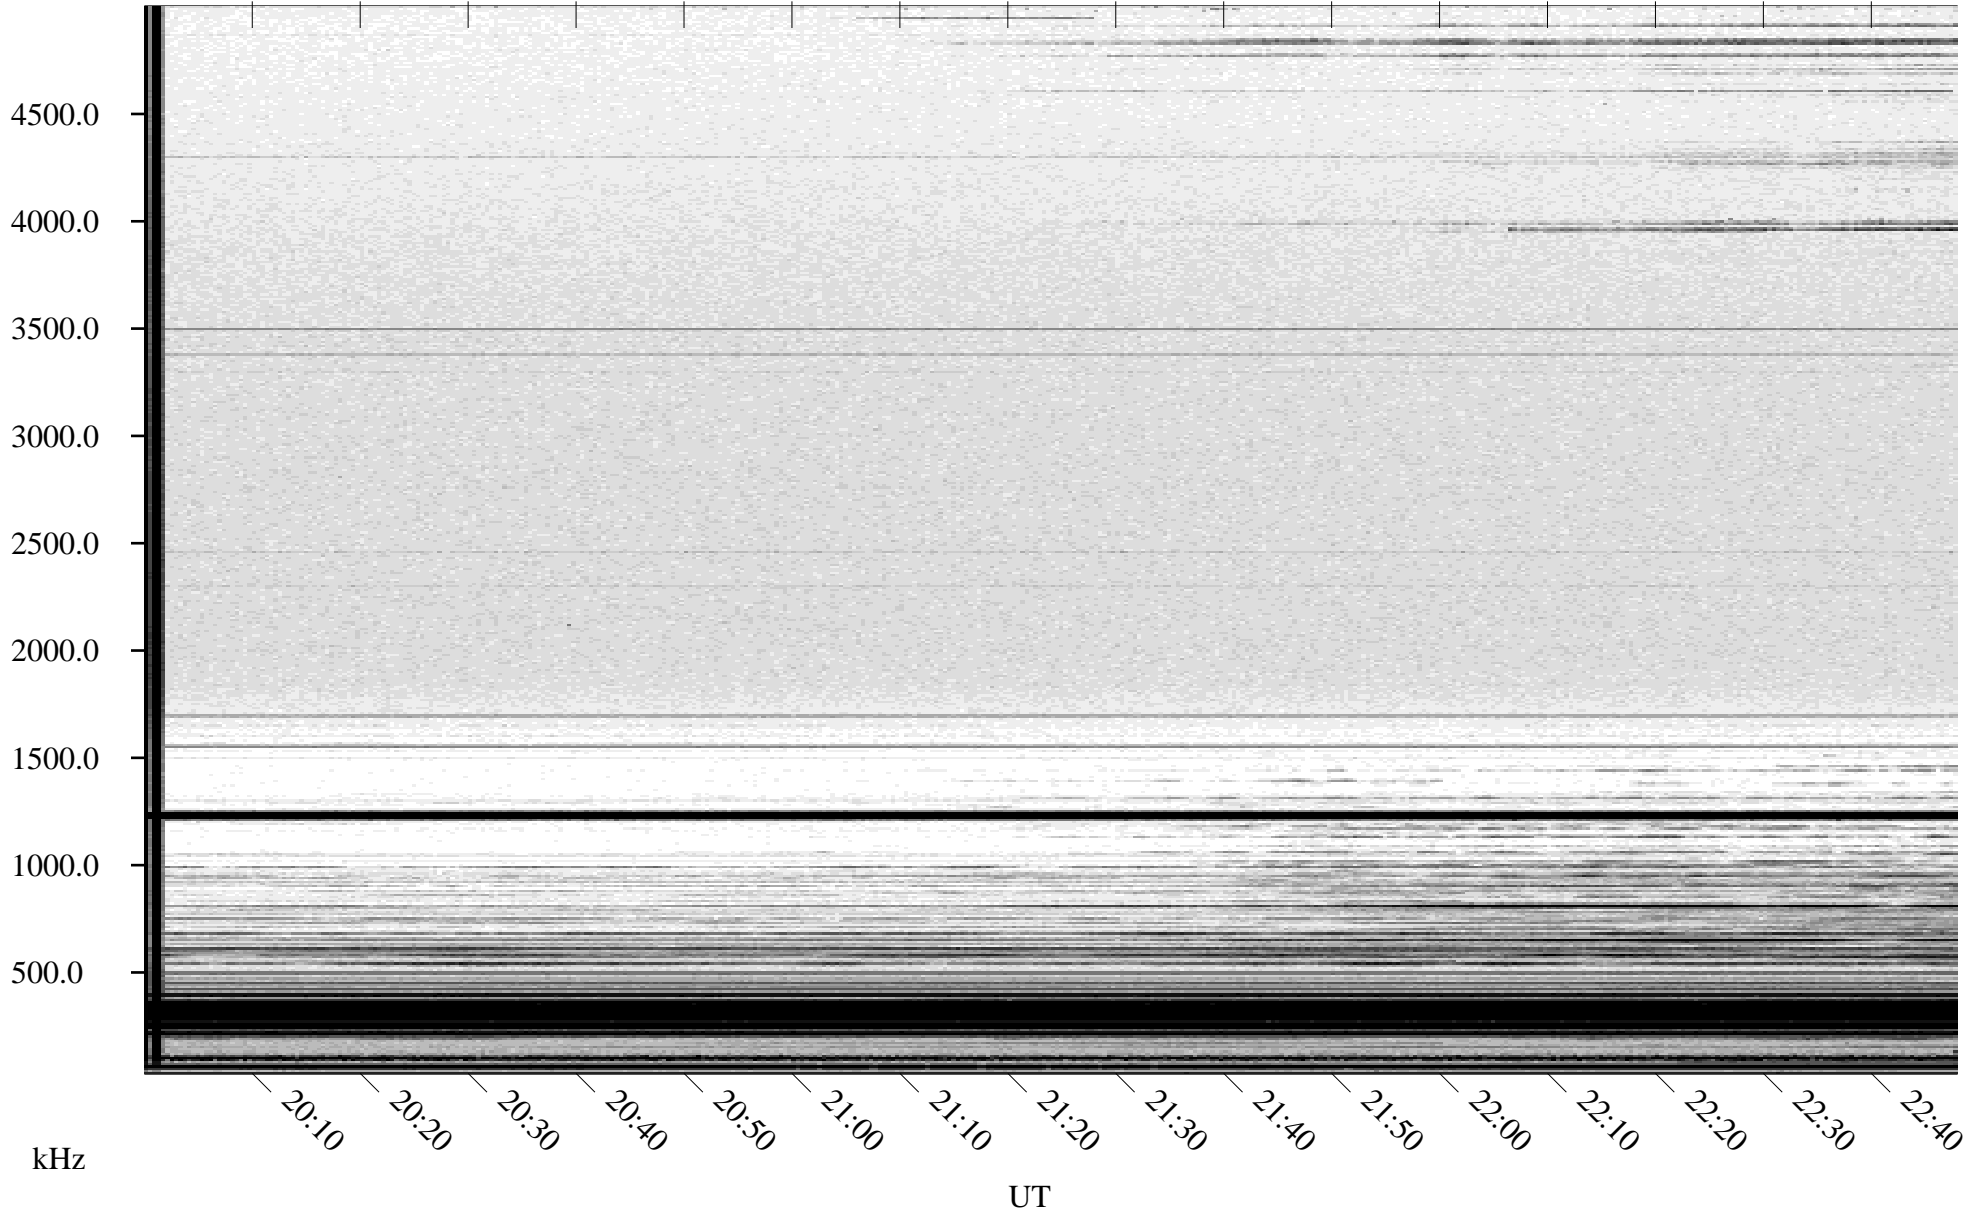

03/17/2004 Churchill, Manitoba

Linear Scale Black = 161 White = 15

ch040771l.r00m max_12

Page 1

03/17/2004 Churchill, Manitoba

Linear Scale Black = 161 White = 15

ch040771l.r00m max_12

Page 2

03/18/2004 Churchill, Manitoba

Linear Scale Black = 161 White = 15

ch040771.r00m max_12

Page 3

03/18/2004 Churchill, Manitoba

Linear Scale Black = 161 White = 15

ch040771l.r00m max_12

Page 4

03/18/2004 Churchill, Manitoba

Linear Scale Black = 161 White = 15

ch040771l.r00m max_12

Page 5

03/18/2004 Churchill, Manitoba

Linear Scale Black = 161 White = 15

ch040771l.r00m max_12

Page 6

03/18/2004 Churchill, Manitoba

Linear Scale Black = 161 White = 15

ch040771l.r00m max_12

Page 7

03/18/2004 Churchill, Manitoba

Linear Scale Black = 161 White = 15

ch040771l.r00m max_12