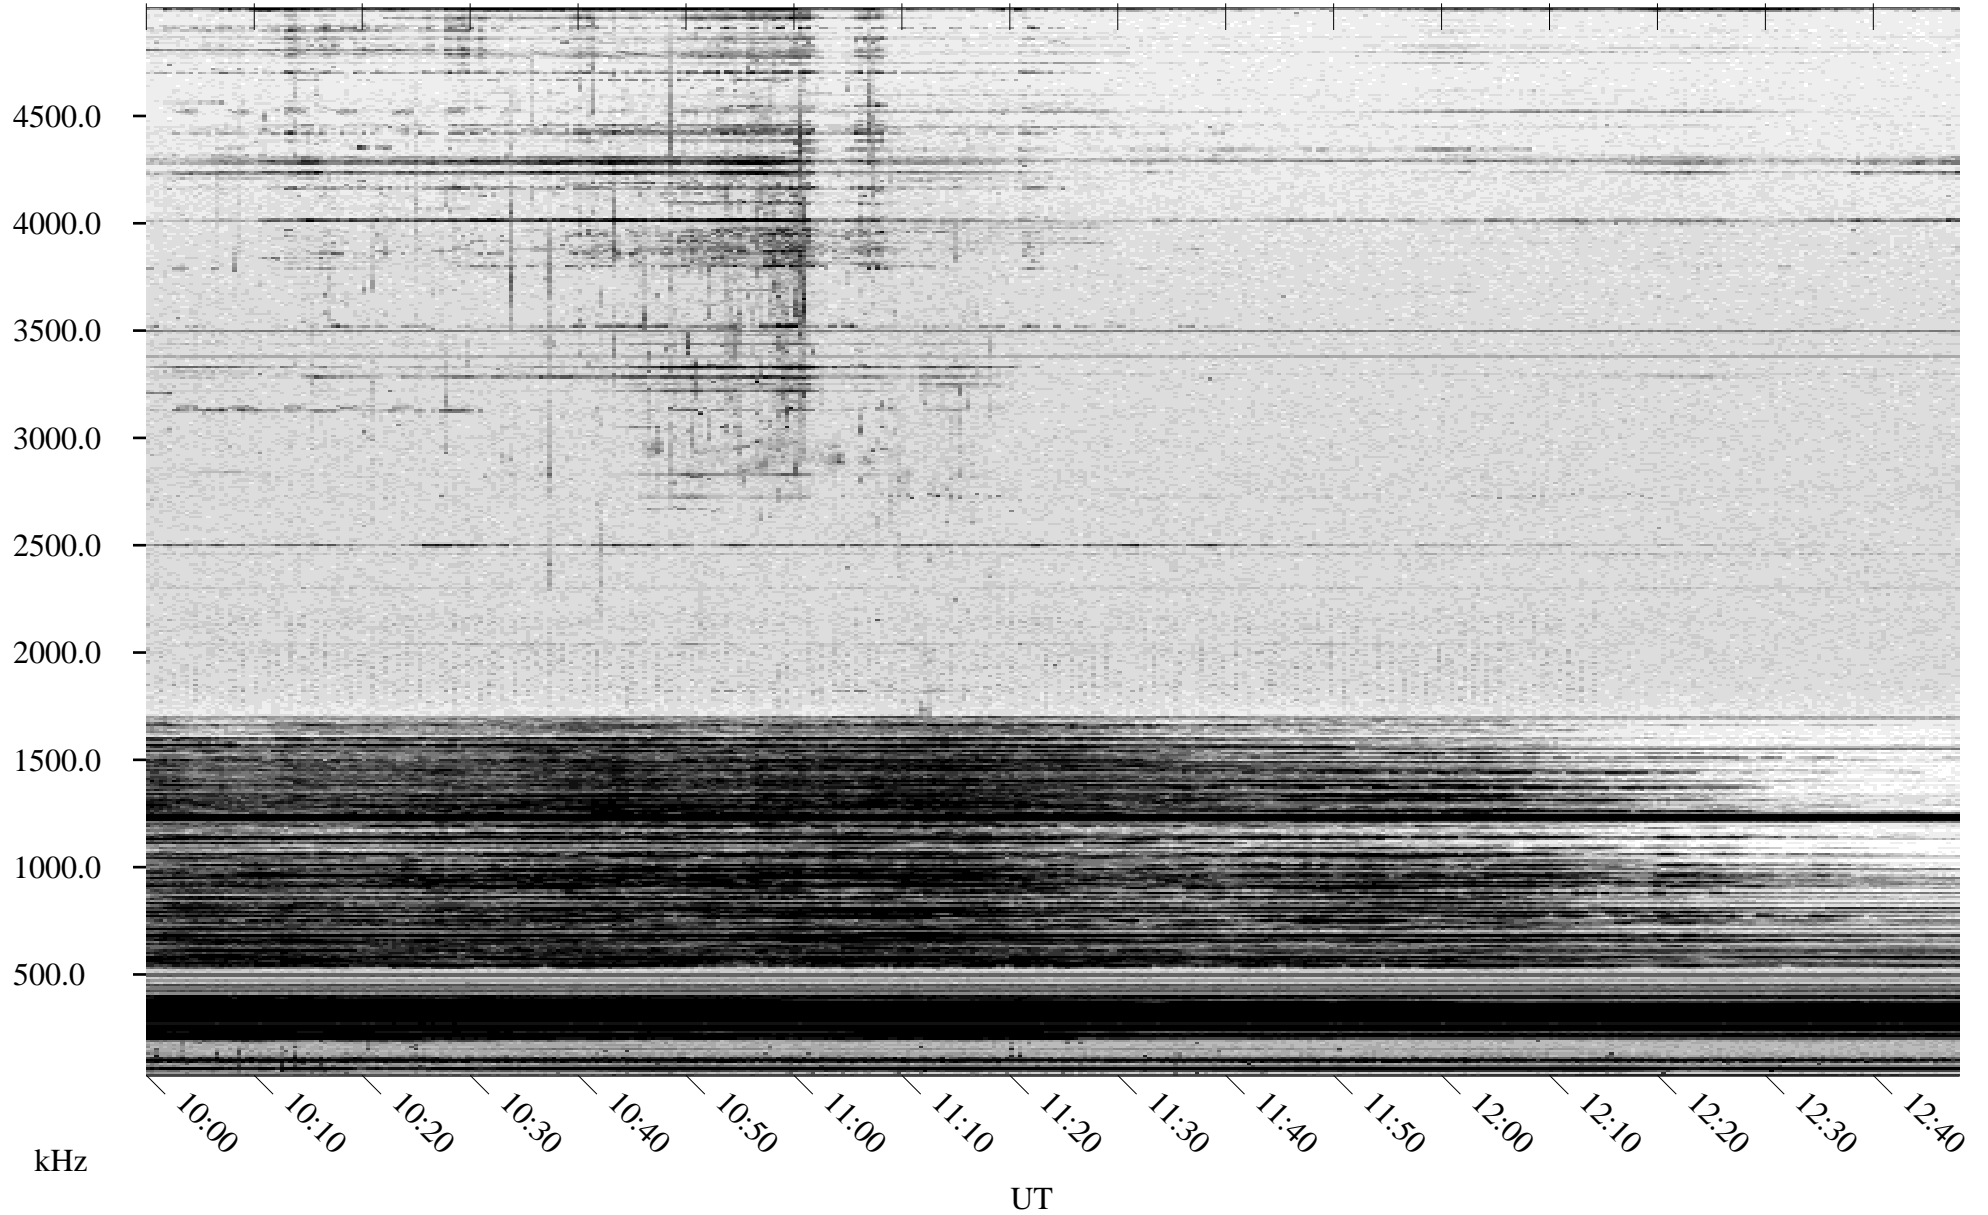

03/17/2004 Churchill, Manitoba

Linear Scale Black = 161 White = 15

ch040771l.r00m max_12

Page 1

03/17/2004 Churchill, Manitoba

Linear Scale Black = 161 White = 15

ch040771l.r00m max_12

Page 2

03/18/2004 Churchill, Manitoba

Linear Scale Black = 161 White = 15

ch040771.r00m max_12

Page 3

03/18/2004 Churchill, Manitoba

Linear Scale Black = 161 White = 15

ch040771l.r00m max_12

Page 4

03/18/2004 Churchill, Manitoba

Linear Scale Black = 161 White = 15

ch040771l.r00m max_12

Page 5

03/18/2004 Churchill, Manitoba

Linear Scale Black = 161 White = 15

ch040771l.r00m max_12

Page 6

03/18/2004 Churchill, Manitoba

Linear Scale Black = 161 White = 15

ch040771l.r00m max_12

Page 7

03/18/2004 Churchill, Manitoba

Linear Scale Black = 161 White = 15

ch040771l.r00m max_12