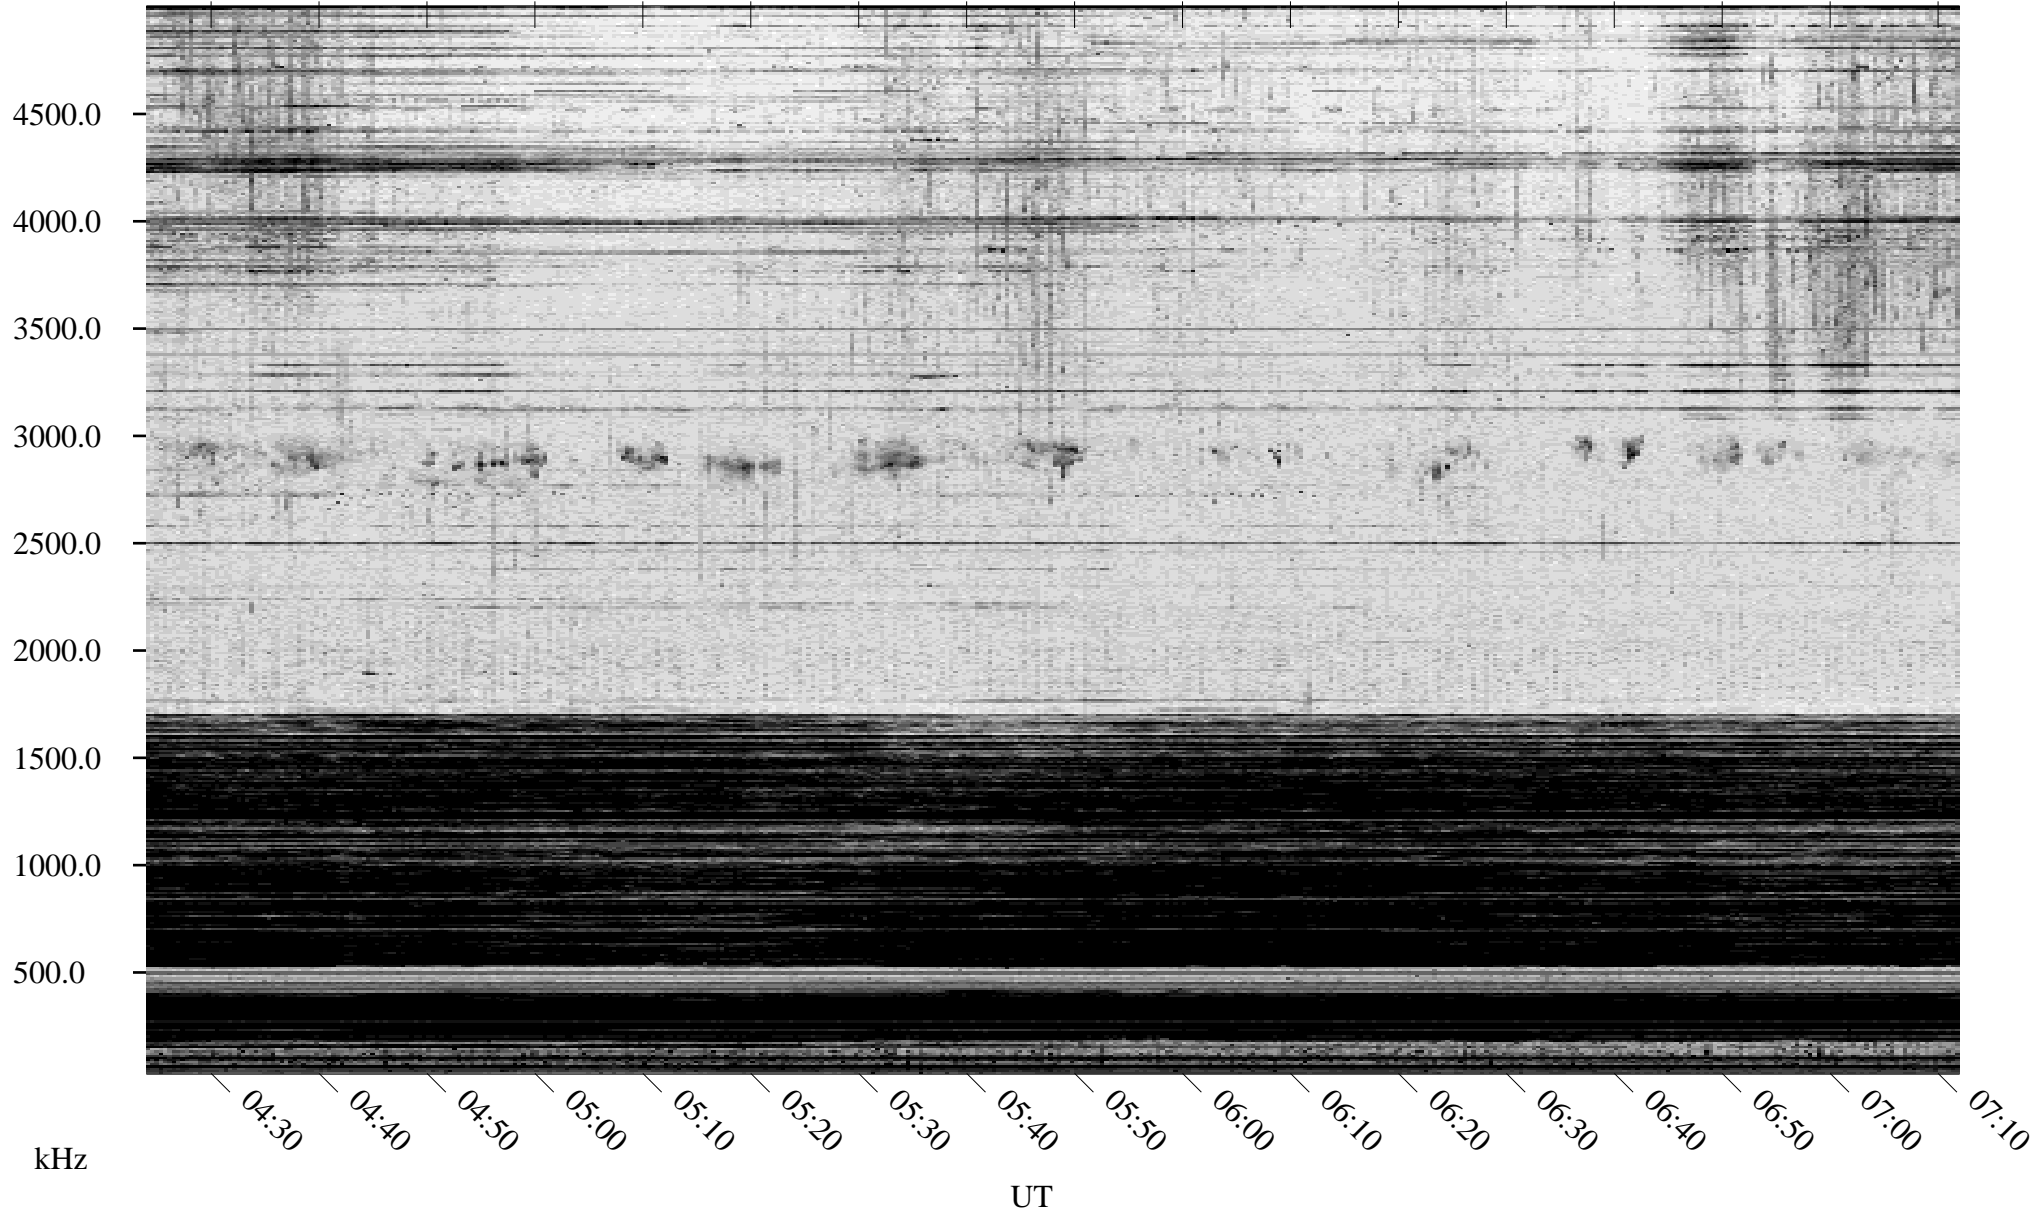

03/17/2004 Churchill, Manitoba

Linear Scale Black = 161 White = 15

ch040771l.r00m max_12

Page 1

03/17/2004 Churchill, Manitoba

Linear Scale Black = 161 White = 15

ch040771l.r00m max_12

Page 2

03/18/2004 Churchill, Manitoba

Linear Scale Black = 161 White = 15

ch040771.r00m max_12

Page 3

03/18/2004 Churchill, Manitoba

Linear Scale Black = 161 White = 15

ch040771l.r00m max_12

Page 4

03/18/2004 Churchill, Manitoba

Linear Scale Black = 161 White = 15

ch040771l.r00m max_12

Page 5

03/18/2004 Churchill, Manitoba

Linear Scale Black = 161 White = 15

ch040771l.r00m max_12

Page 6

03/18/2004 Churchill, Manitoba

Linear Scale Black = 161 White = 15

ch040771l.r00m max_12

Page 7

03/18/2004 Churchill, Manitoba

Linear Scale Black = 161 White = 15

ch040771l.r00m max_12