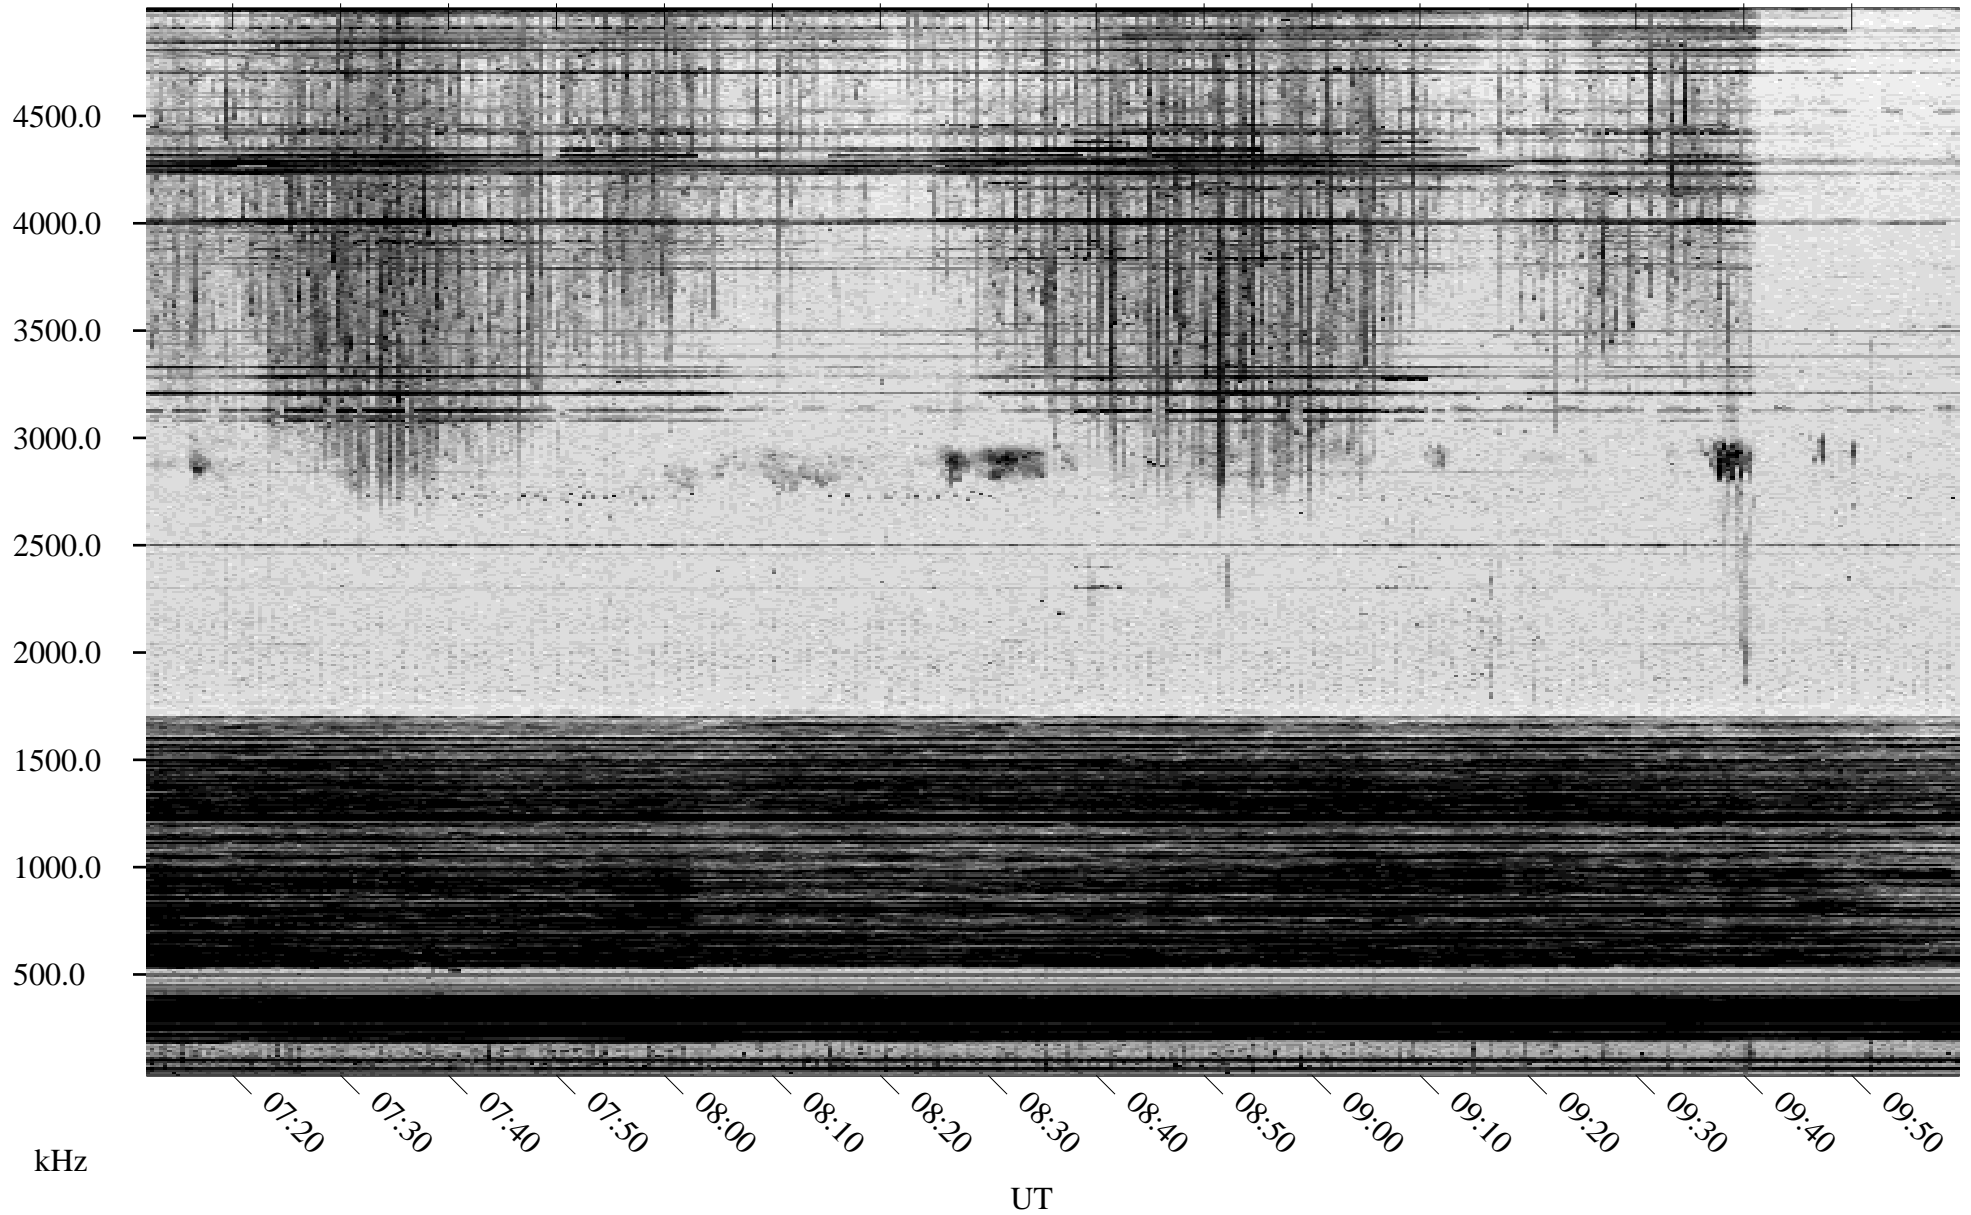

03/17/2004 Churchill, Manitoba

Linear Scale Black = 161 White = 15

ch040771l.r00m max_12

Page 1

03/17/2004 Churchill, Manitoba

Linear Scale Black = 161 White = 15

ch040771l.r00m max_12

Page 2

03/18/2004 Churchill, Manitoba

Linear Scale Black = 161 White = 15

ch040771.r00m max_12

Page 3

03/18/2004 Churchill, Manitoba

Linear Scale Black = 161 White = 15

ch040771l.r00m max_12

Page 4

03/18/2004 Churchill, Manitoba

Linear Scale Black = 161 White = 15

ch040771l.r00m max_12

Page 5

03/18/2004 Churchill, Manitoba

Linear Scale Black = 161 White = 15

ch040771l.r00m max_12

Page 6

03/18/2004 Churchill, Manitoba

Linear Scale Black = 161 White = 15

ch040771l.r00m max_12

Page 7

03/18/2004 Churchill, Manitoba

Linear Scale Black = 161 White = 15

ch040771l.r00m max_12