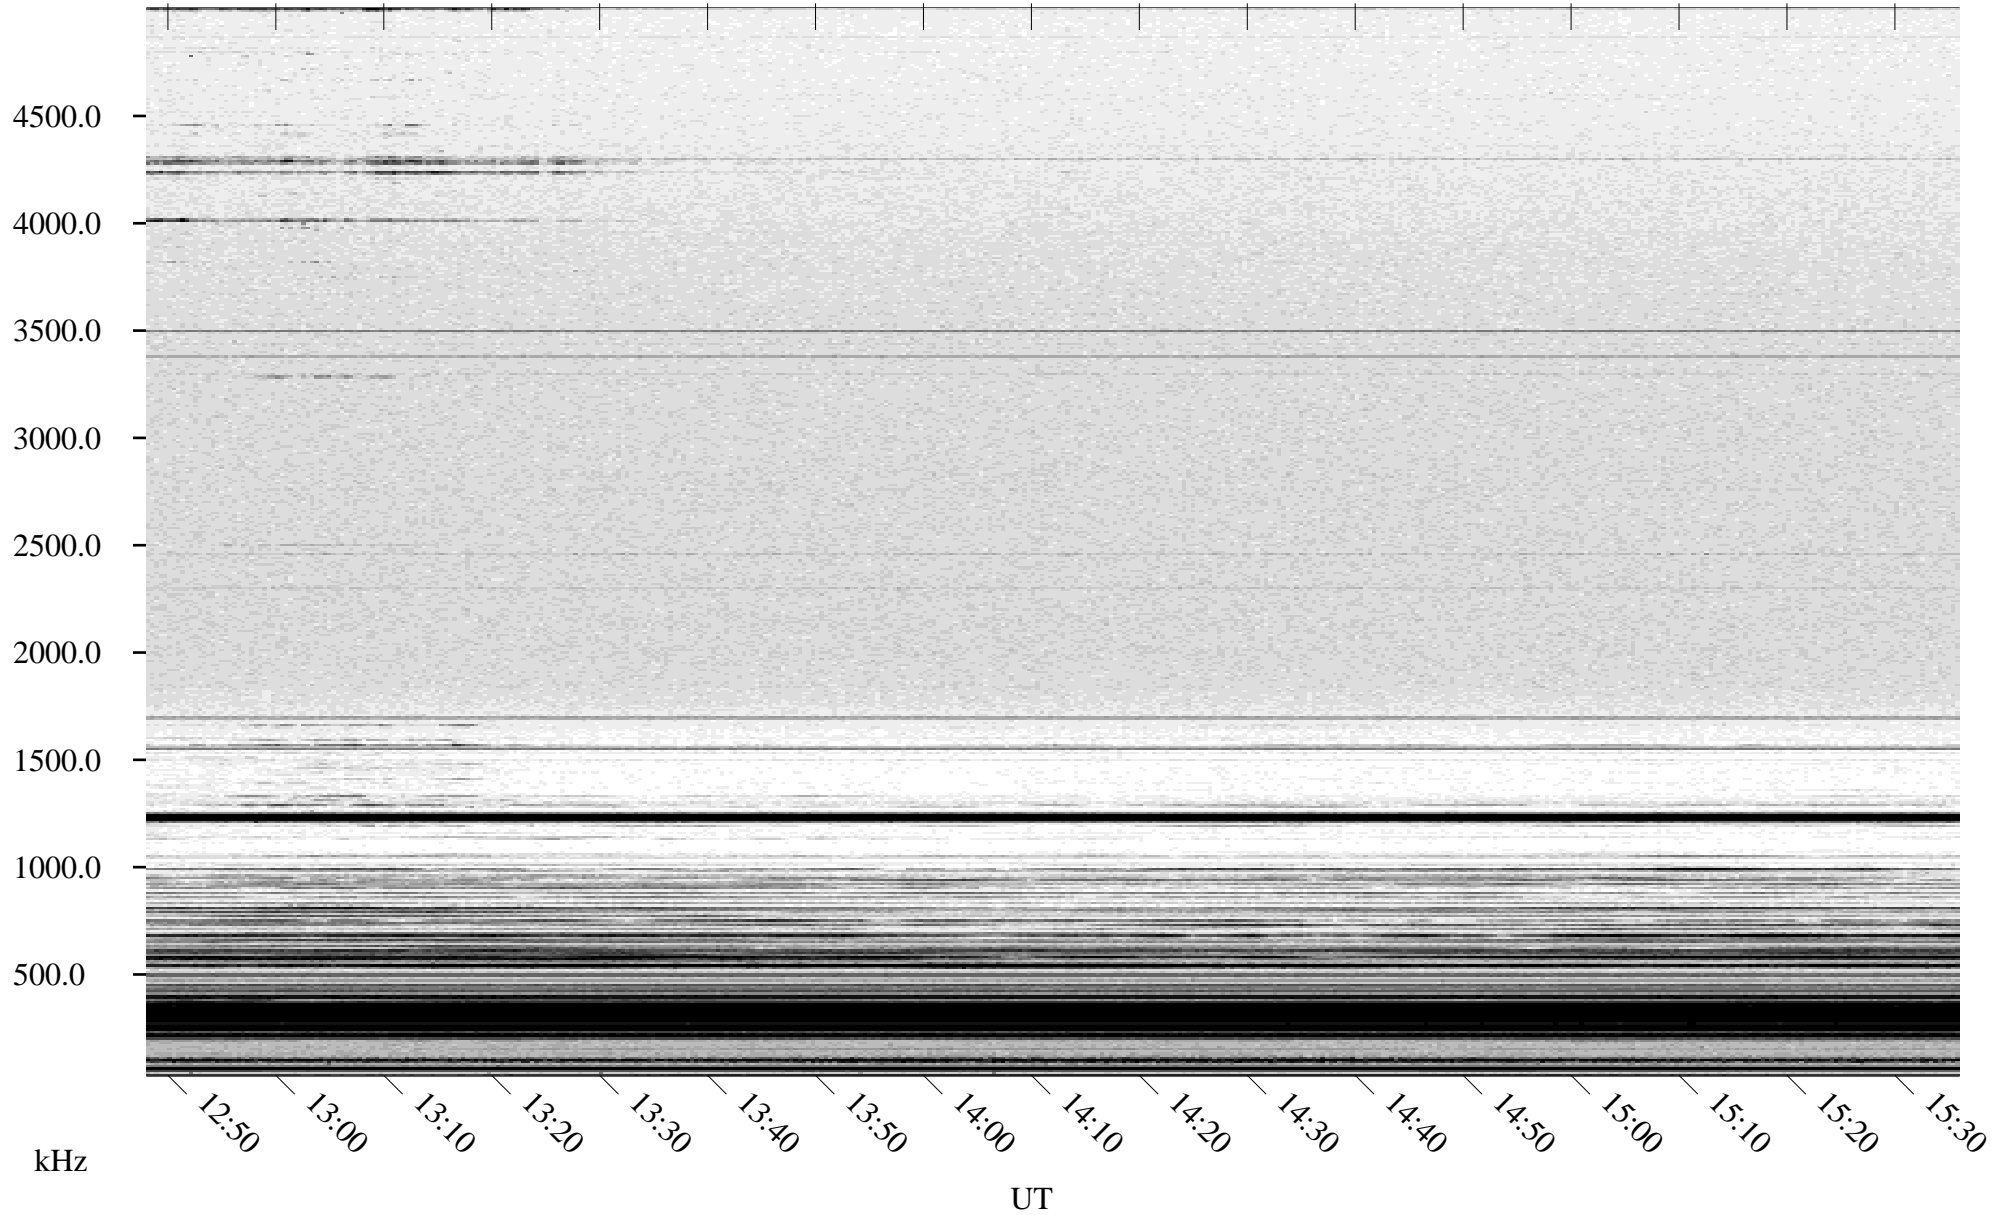

03/17/2004 Churchill, Manitoba

Linear Scale Black = 161 White = 15

ch040771l.r00m max_12

Page 1

03/17/2004 Churchill, Manitoba

Linear Scale Black = 161 White = 15

ch040771l.r00m max_12

Page 2

03/18/2004 Churchill, Manitoba

Linear Scale Black = 161 White = 15

ch040771.r00m max_12

Page 3

03/18/2004 Churchill, Manitoba

Linear Scale Black = 161 White = 15

ch040771l.r00m max_12

Page 4

03/18/2004 Churchill, Manitoba

Linear Scale Black = 161 White = 15

ch040771l.r00m max_12

Page 5

03/18/2004 Churchill, Manitoba

Linear Scale Black = 161 White = 15

ch040771l.r00m max_12

Page 6

03/18/2004 Churchill, Manitoba

Linear Scale Black = 161 White = 15

ch040771l.r00m max_12

Page 7

03/18/2004 Churchill, Manitoba

Linear Scale Black = 161 White = 15

ch040771l.r00m max_12