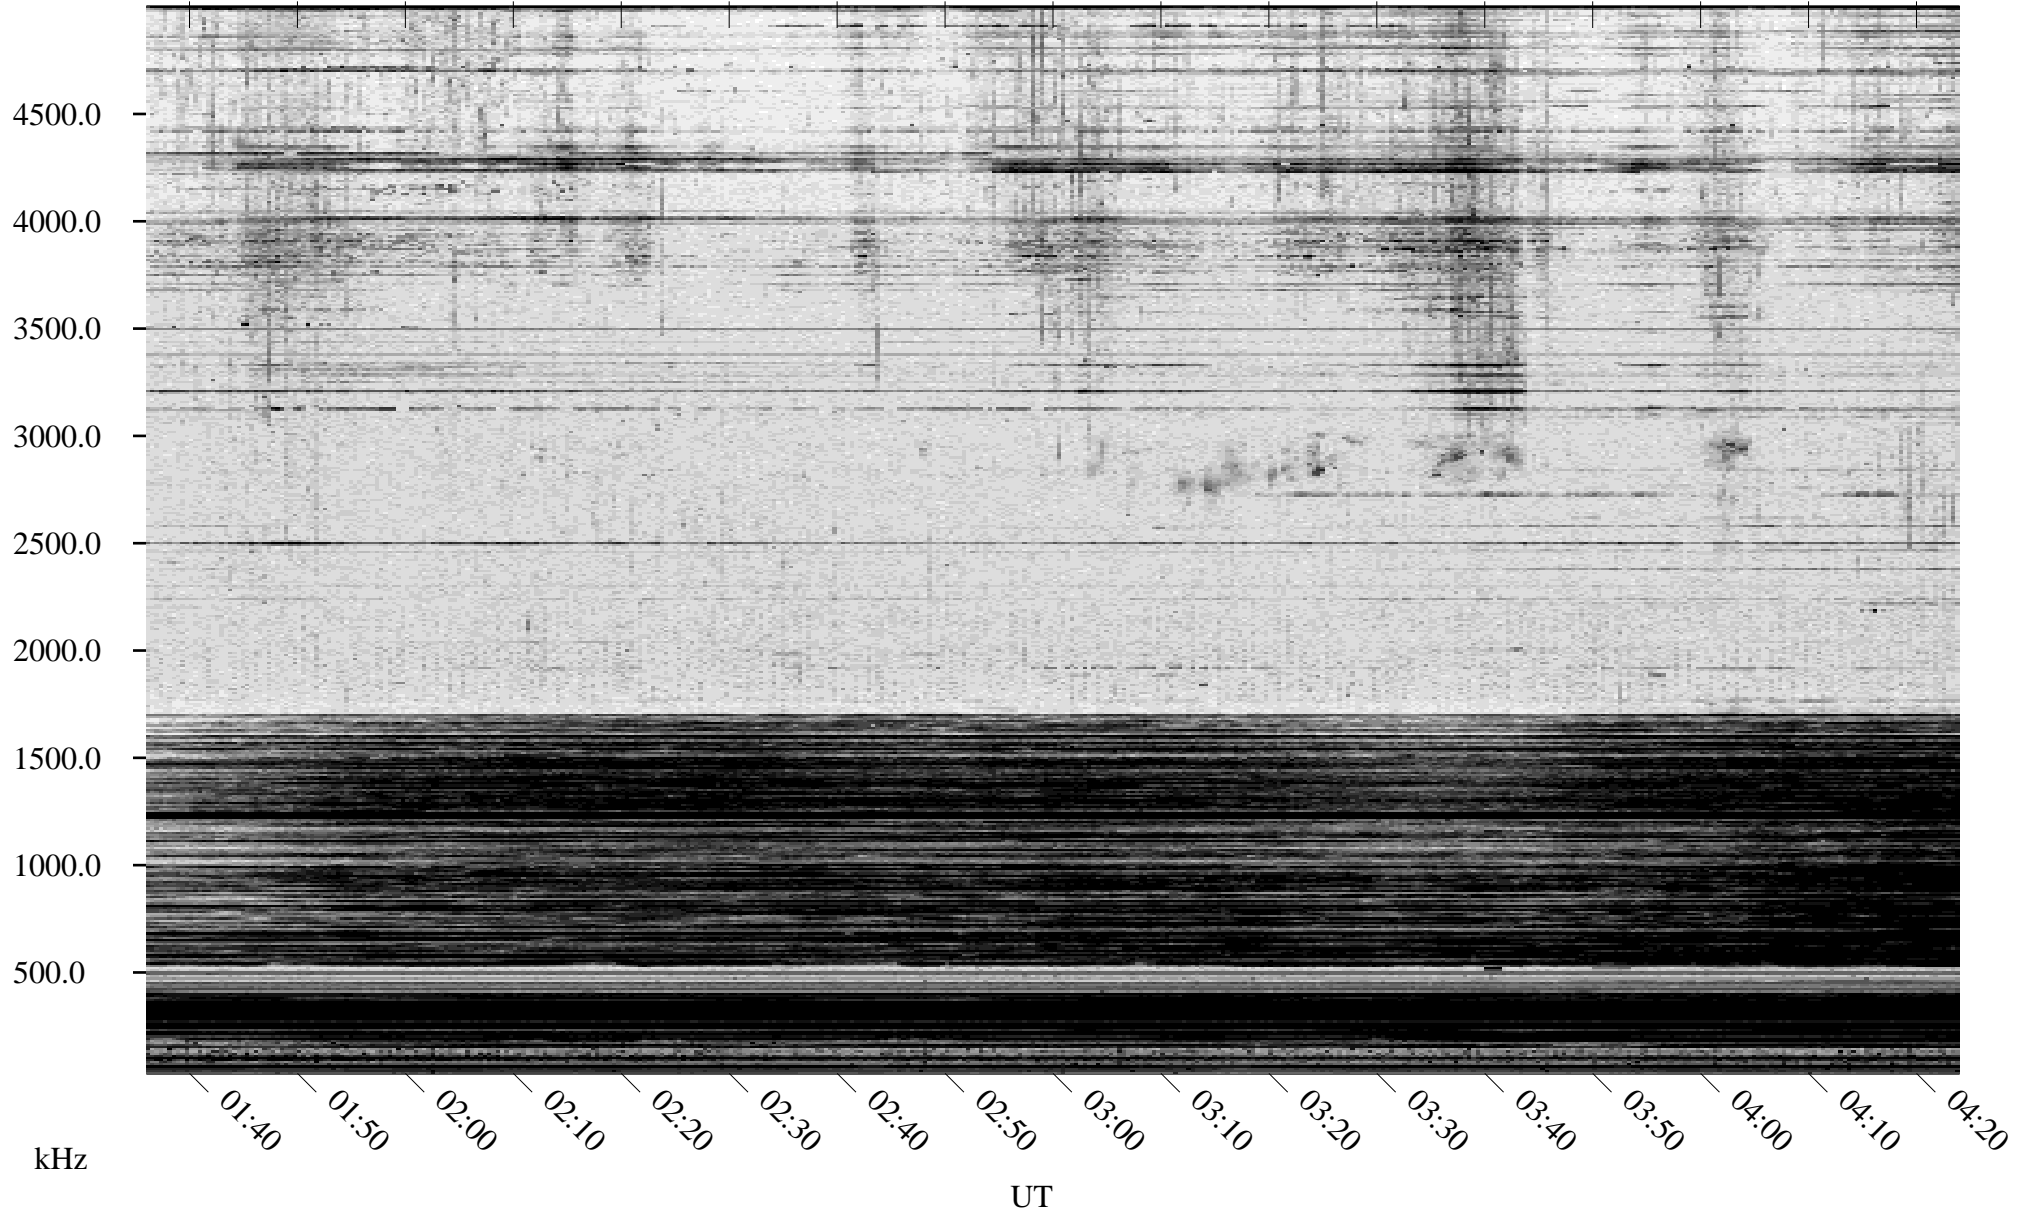

03/17/2004 Churchill, Manitoba

Linear Scale Black = 161 White = 15

ch040771l.r00m max_12

Page 1

03/17/2004 Churchill, Manitoba

Linear Scale Black = 161 White = 15

ch040771l.r00m max_12

Page 2

03/18/2004 Churchill, Manitoba

Linear Scale Black = 161 White = 15

ch040771.r00m max_12

Page 3

03/18/2004 Churchill, Manitoba

Linear Scale Black = 161 White = 15

ch040771l.r00m max_12

Page 4

03/18/2004 Churchill, Manitoba

Linear Scale Black = 161 White = 15

ch040771l.r00m max_12

Page 5

03/18/2004 Churchill, Manitoba

Linear Scale Black = 161 White = 15

ch040771l.r00m max_12

Page 6

03/18/2004 Churchill, Manitoba

Linear Scale Black = 161 White = 15

ch040771l.r00m max_12

Page 7

03/18/2004 Churchill, Manitoba

Linear Scale Black = 161 White = 15

ch040771l.r00m max_12