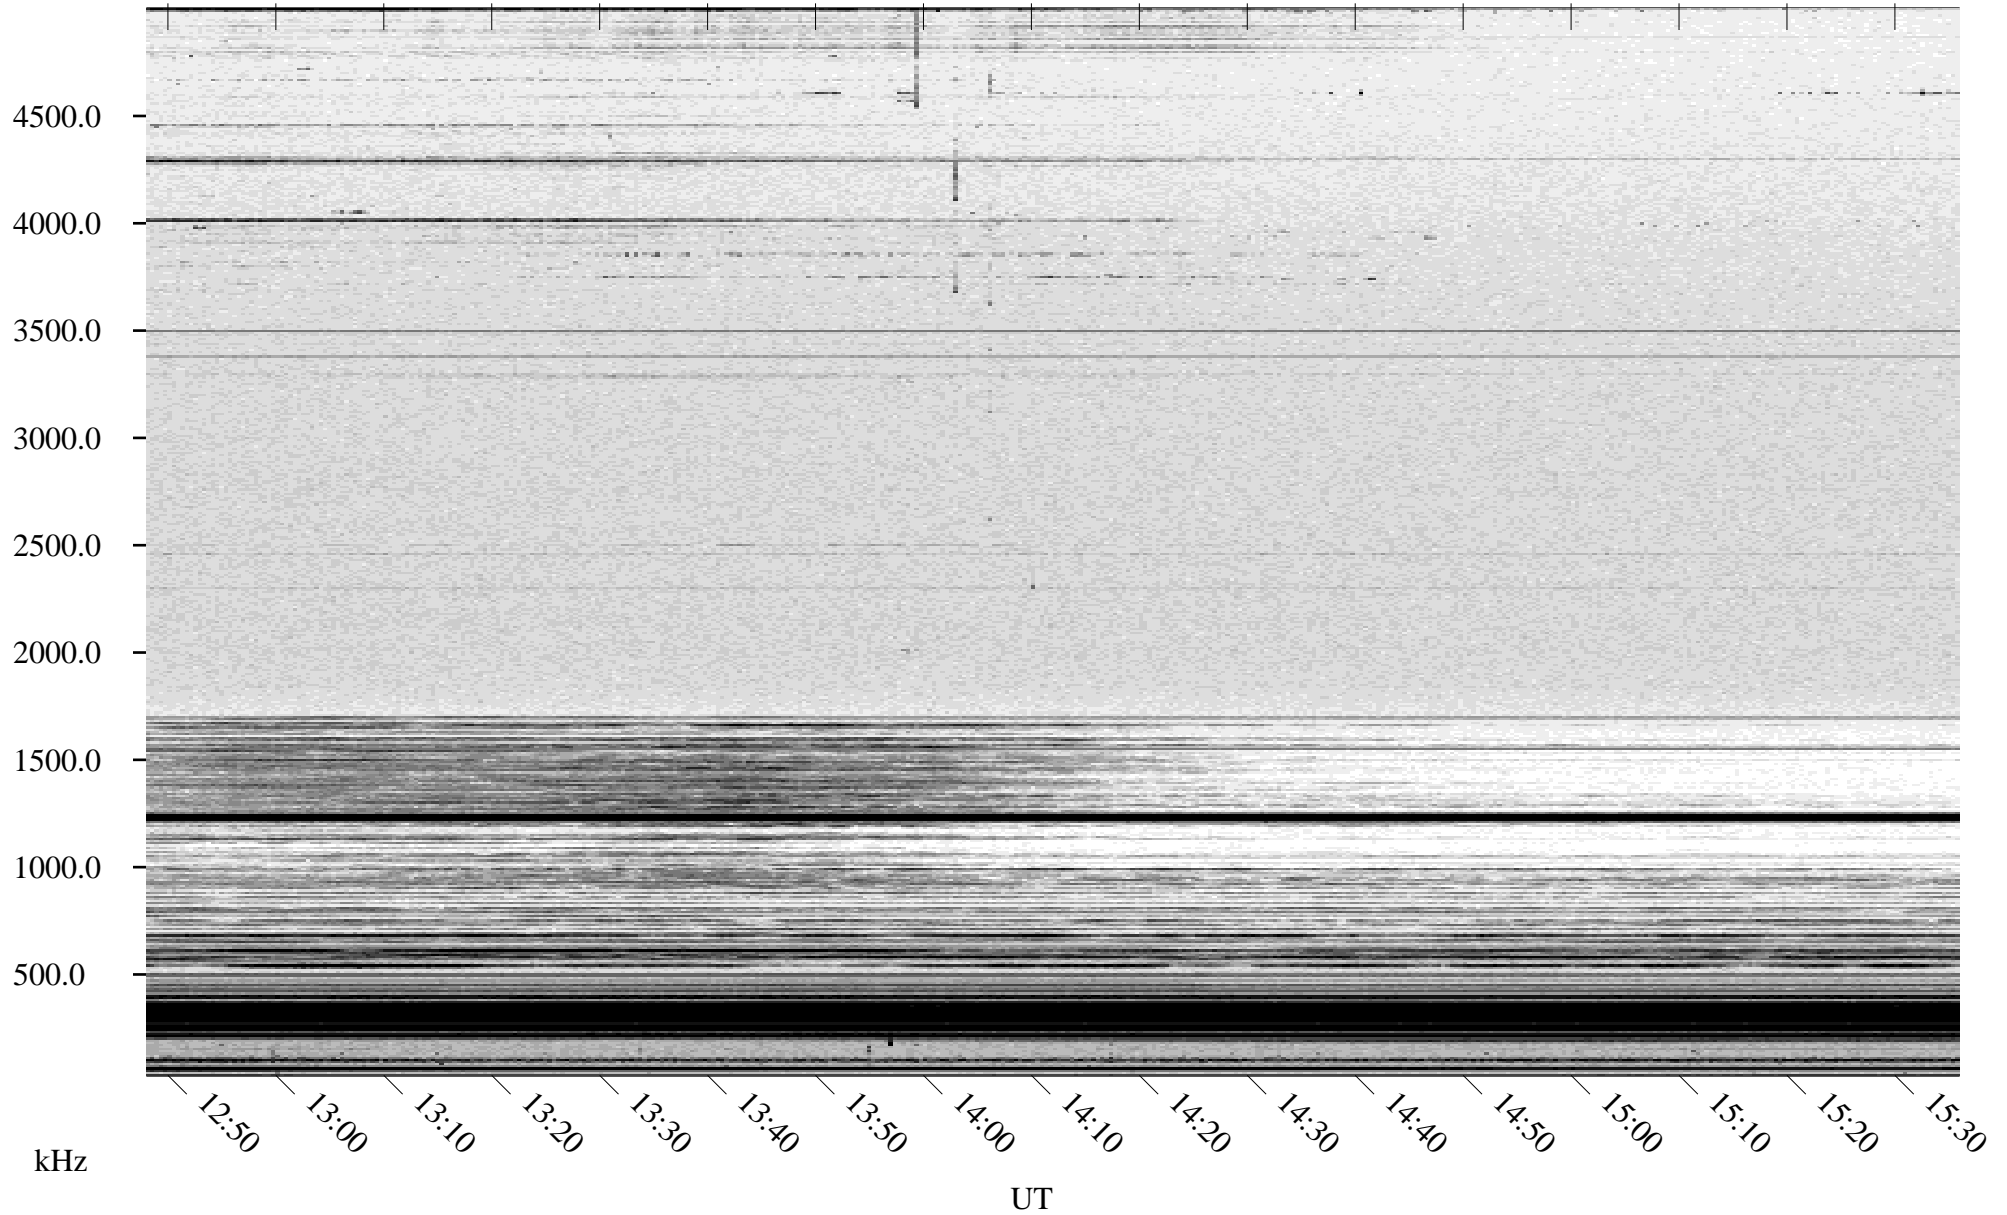

03/18/2004 Churchill, Manitoba

Linear Scale Black = 161 White = 15

ch04078l.r00m max_12

Page 1

03/18/2004 Churchill, Manitoba

Linear Scale Black = 161 White = 15

ch04078l.r00m max_12

Page 2

03/19/2004 Churchill, Manitoba

Linear Scale Black = 161 White = 15

ch04078l.r00m max_12

Page 3

03/19/2004 Churchill, Manitoba

Linear Scale Black = 161 White = 15

ch04078l.r00m max_12

Page 4

03/19/2004 Churchill, Manitoba

Linear Scale Black = 161 White = 15

ch04078l.r00m max_12

Page 5

03/19/2004 Churchill, Manitoba

Linear Scale Black = 161 White = 15

ch04078l.r00m max_12

Page 6

03/19/2004 Churchill, Manitoba

Linear Scale Black = 161 White = 15

ch04078l.r00m max_12

Page 7

03/19/2004 Churchill, Manitoba

Linear Scale Black = 161 White = 15

ch04078l.r00m max_12