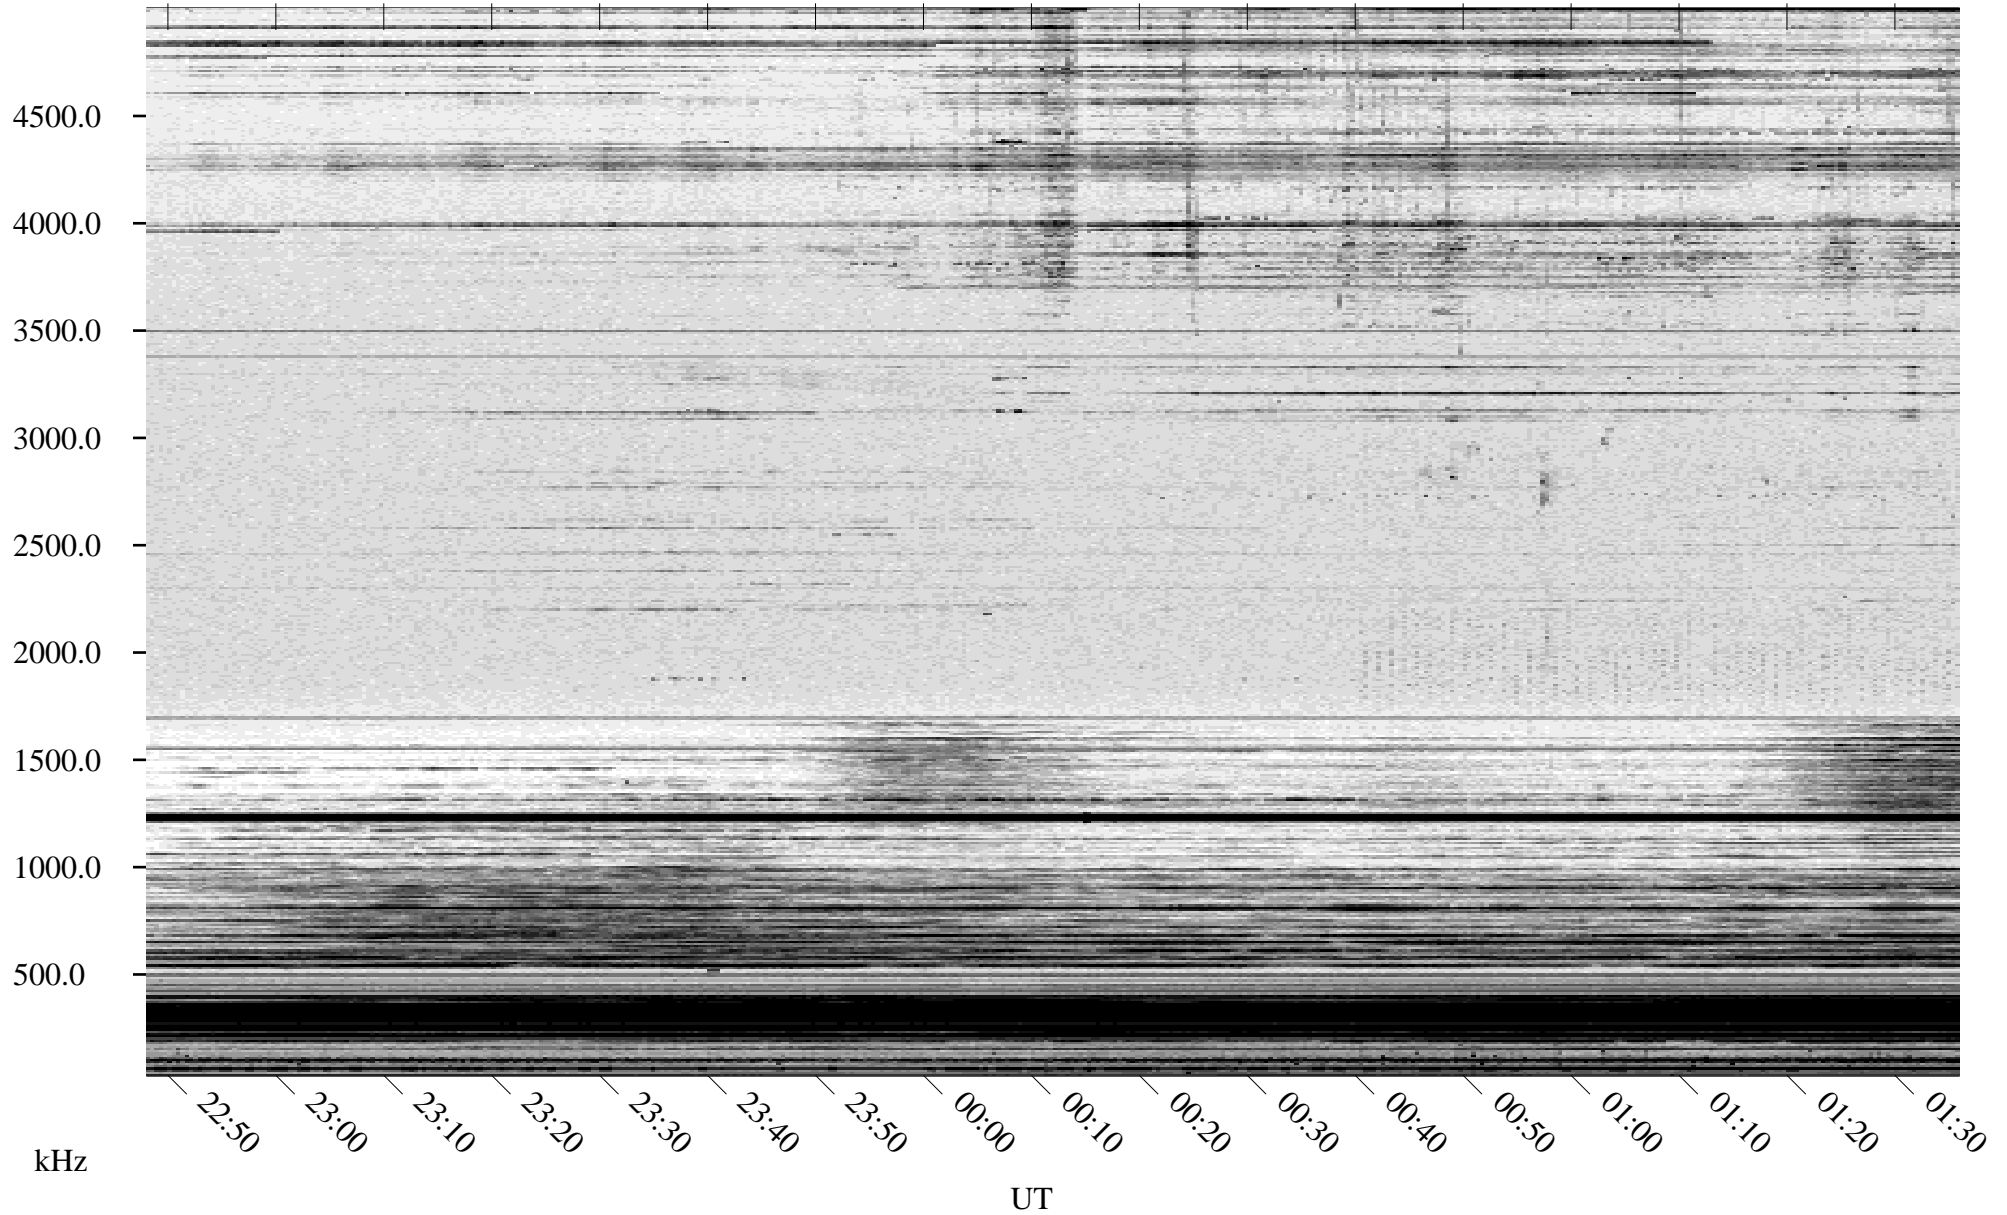

03/18/2004 Churchill, Manitoba

Linear Scale Black = 161 White = 15

ch04078l.r00m max_12

Page 1

03/18/2004 Churchill, Manitoba

Linear Scale Black = 161 White = 15

ch04078l.r00m max_12

Page 2

03/19/2004 Churchill, Manitoba

Linear Scale Black = 161 White = 15

ch04078l.r00m max_12

Page 3

03/19/2004 Churchill, Manitoba

Linear Scale Black = 161 White = 15

ch04078l.r00m max_12

Page 4

03/19/2004 Churchill, Manitoba

Linear Scale Black = 161 White = 15

ch04078l.r00m max_12

Page 5

03/19/2004 Churchill, Manitoba

Linear Scale Black = 161 White = 15

ch04078l.r00m max_12

Page 6

03/19/2004 Churchill, Manitoba

Linear Scale Black = 161 White = 15

ch04078l.r00m max_12

Page 7

03/19/2004 Churchill, Manitoba

Linear Scale Black = 161 White = 15

ch04078l.r00m max_12