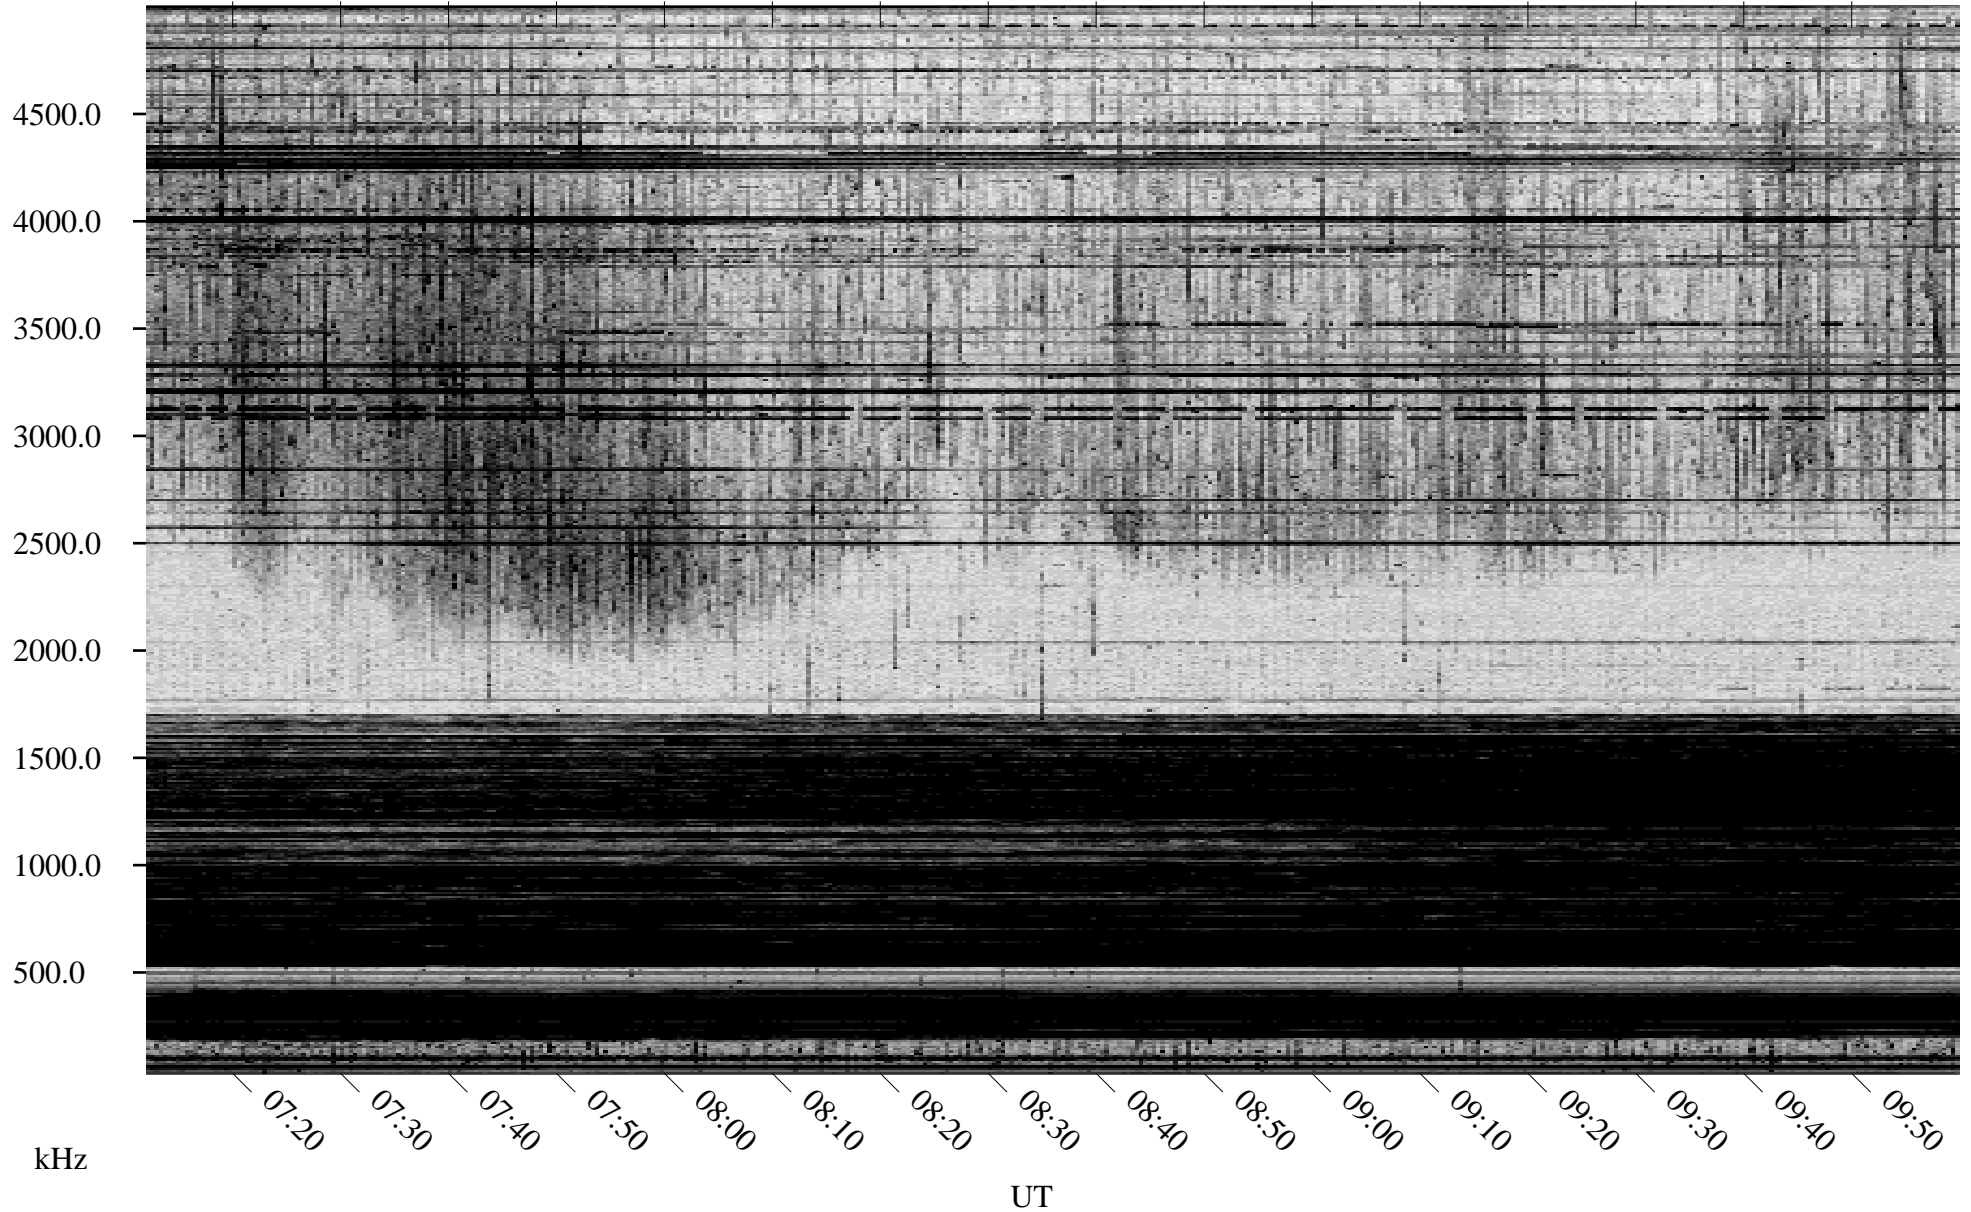

03/18/2004 Churchill, Manitoba

Linear Scale Black = 161 White = 15

ch04078l.r00m max_12

Page 1

03/18/2004 Churchill, Manitoba

Linear Scale Black = 161 White = 15

ch04078l.r00m max_12

Page 2

03/19/2004 Churchill, Manitoba

Linear Scale Black = 161 White = 15

ch04078l.r00m max_12

Page 3

03/19/2004 Churchill, Manitoba

Linear Scale Black = 161 White = 15

ch04078l.r00m max_12

Page 4

03/19/2004 Churchill, Manitoba

Linear Scale Black = 161 White = 15

ch04078l.r00m max_12

Page 5

03/19/2004 Churchill, Manitoba

Linear Scale Black = 161 White = 15

ch04078l.r00m max_12

Page 6

03/19/2004 Churchill, Manitoba

Linear Scale Black = 161 White = 15

ch04078l.r00m max_12

Page 7

03/19/2004 Churchill, Manitoba

Linear Scale Black = 161 White = 15

ch04078l.r00m max_12