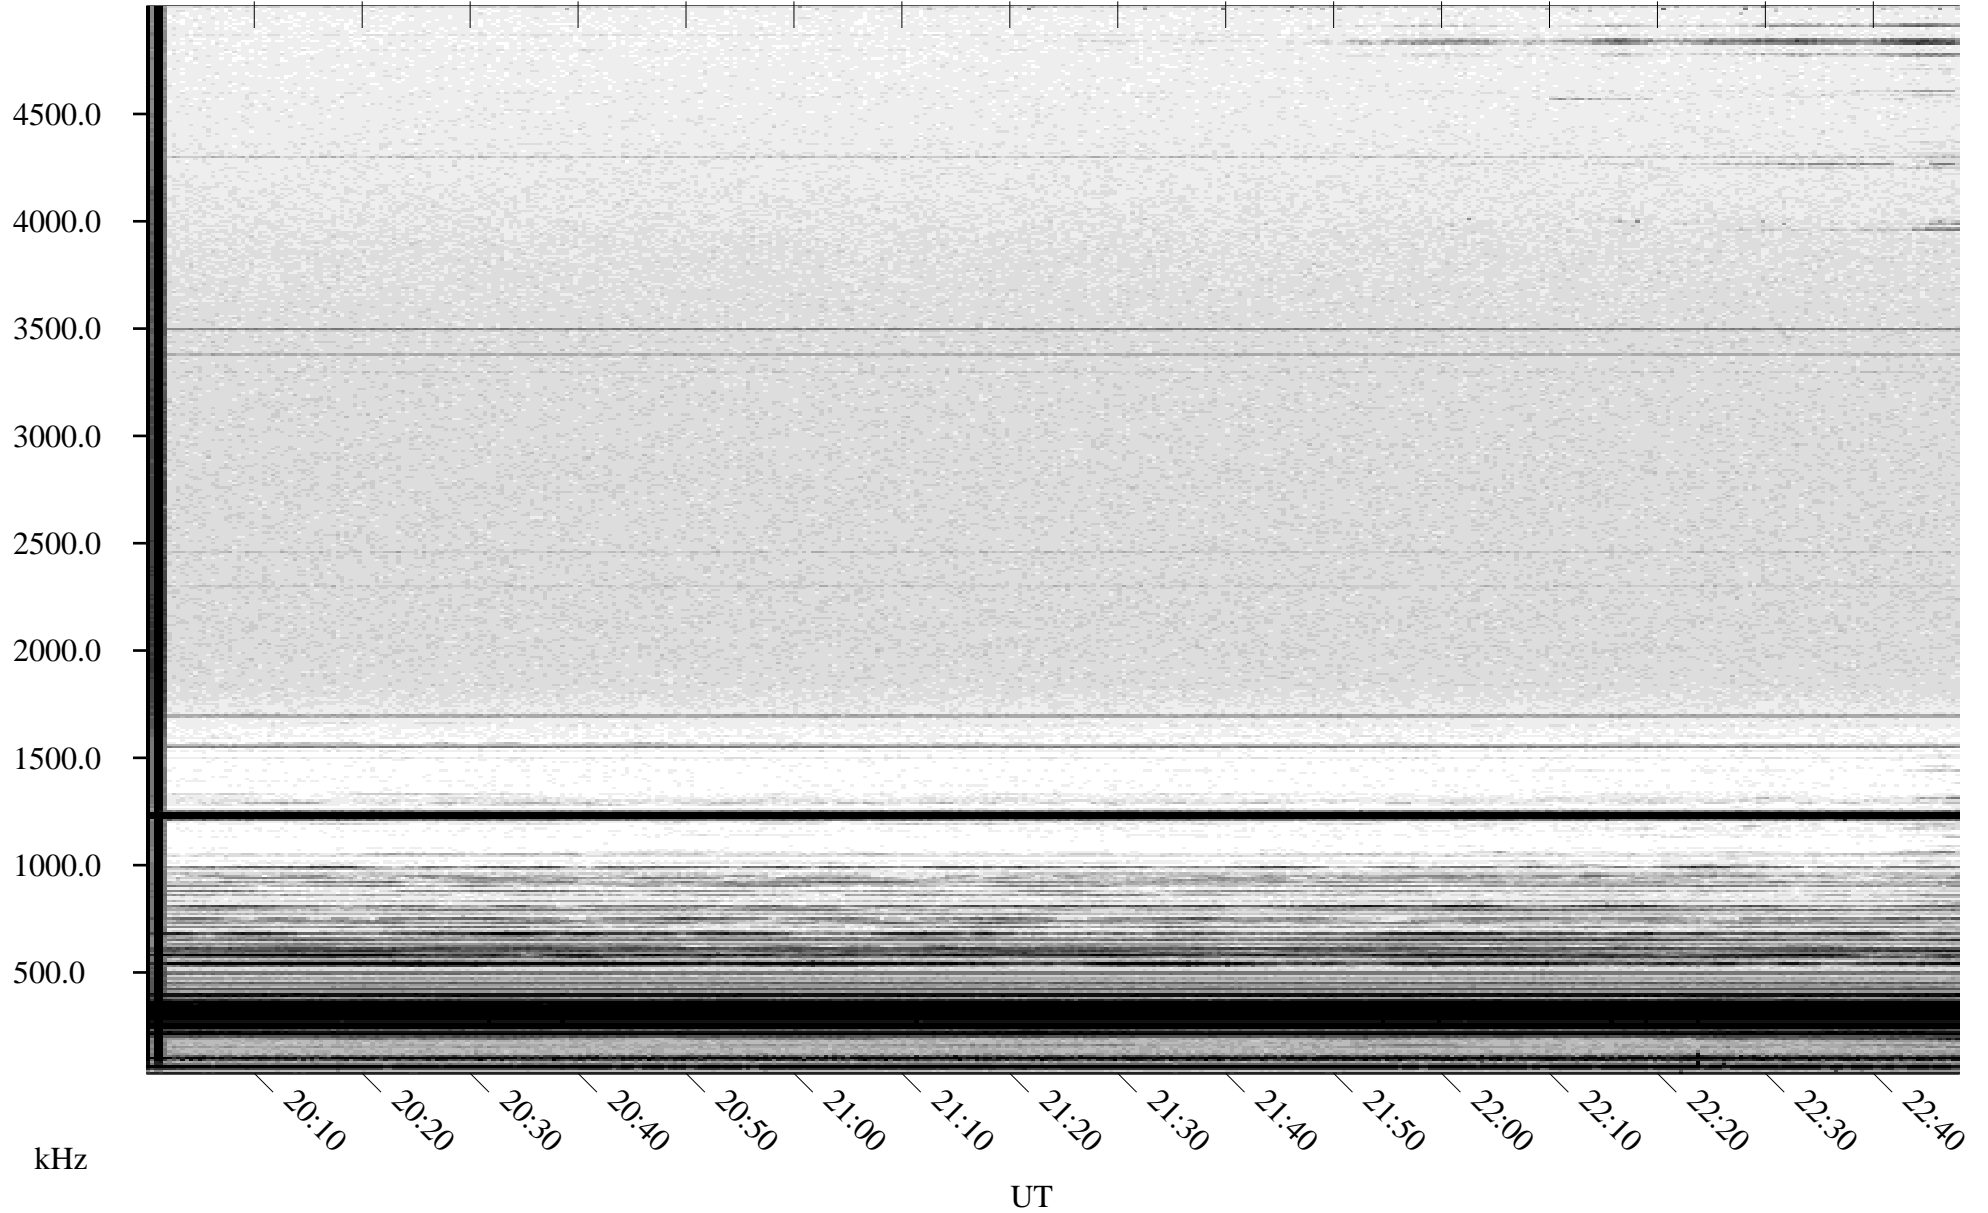

03/18/2004 Churchill, Manitoba

Linear Scale Black = 161 White = 15

ch04078l.r00m max_12

Page 1

03/18/2004 Churchill, Manitoba

Linear Scale Black = 161 White = 15

ch04078l.r00m max_12

Page 2

03/19/2004 Churchill, Manitoba

Linear Scale Black = 161 White = 15

ch04078l.r00m max_12

Page 3

03/19/2004 Churchill, Manitoba

Linear Scale Black = 161 White = 15

ch04078l.r00m max_12

Page 4

03/19/2004 Churchill, Manitoba

Linear Scale Black = 161 White = 15

ch04078l.r00m max_12

Page 5

03/19/2004 Churchill, Manitoba

Linear Scale Black = 161 White = 15

ch04078l.r00m max_12

Page 6

03/19/2004 Churchill, Manitoba

Linear Scale Black = 161 White = 15

ch04078l.r00m max_12

Page 7

03/19/2004 Churchill, Manitoba

Linear Scale Black = 161 White = 15

ch04078l.r00m max_12