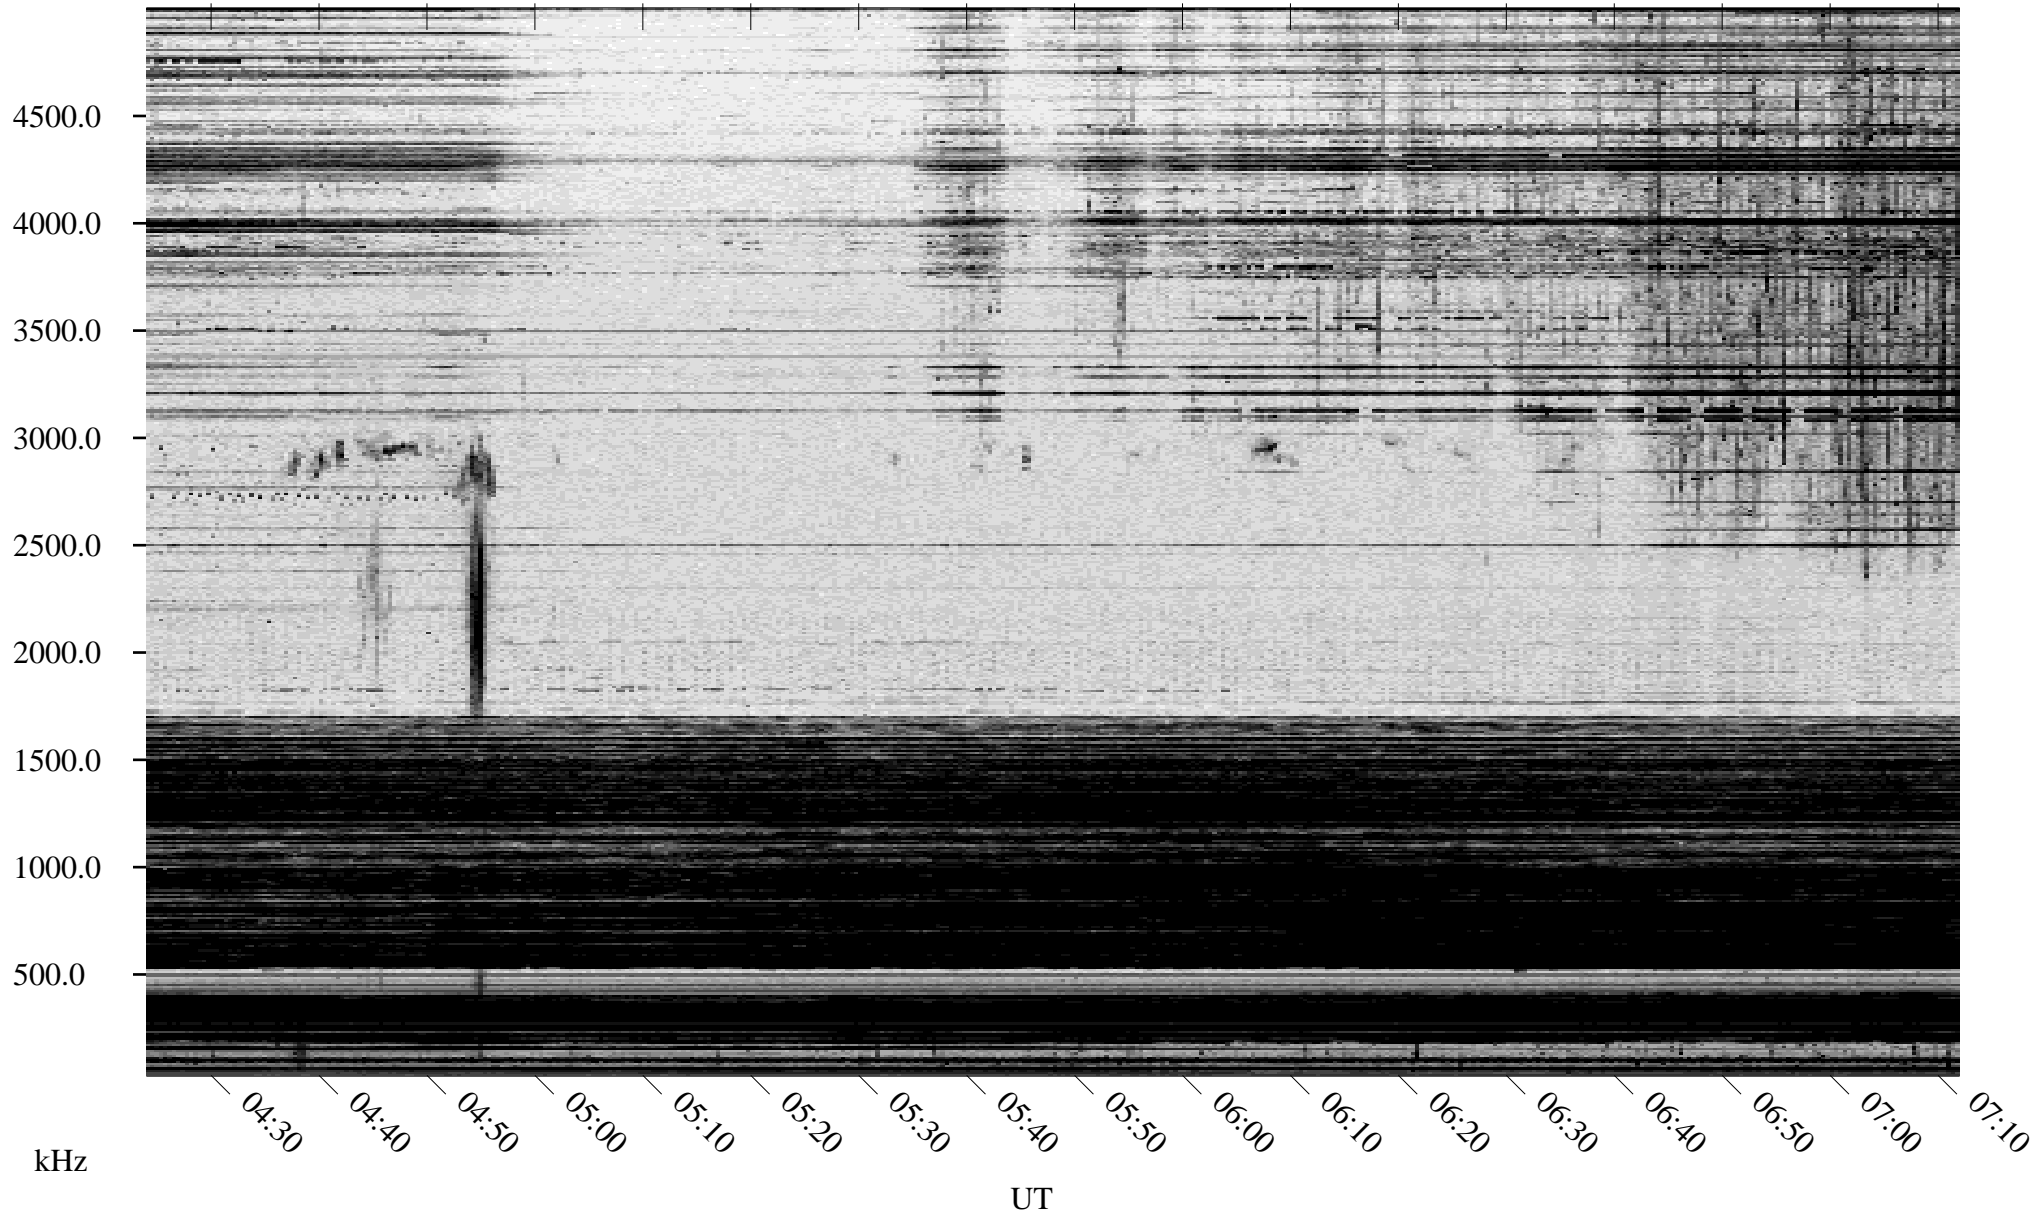

03/18/2004 Churchill, Manitoba

Linear Scale Black = 161 White = 15

ch04078l.r00m max_12

Page 1

03/18/2004 Churchill, Manitoba

Linear Scale Black = 161 White = 15

ch04078l.r00m max_12

Page 2

03/19/2004 Churchill, Manitoba

Linear Scale Black = 161 White = 15

ch04078l.r00m max_12

Page 3

03/19/2004 Churchill, Manitoba

Linear Scale Black = 161 White = 15

ch04078l.r00m max_12

Page 4

03/19/2004 Churchill, Manitoba

Linear Scale Black = 161 White = 15

ch04078l.r00m max_12

Page 5

03/19/2004 Churchill, Manitoba

Linear Scale Black = 161 White = 15

ch04078l.r00m max_12

Page 6

03/19/2004 Churchill, Manitoba

Linear Scale Black = 161 White = 15

ch04078l.r00m max_12

Page 7

03/19/2004 Churchill, Manitoba

Linear Scale Black = 161 White = 15

ch04078l.r00m max_12