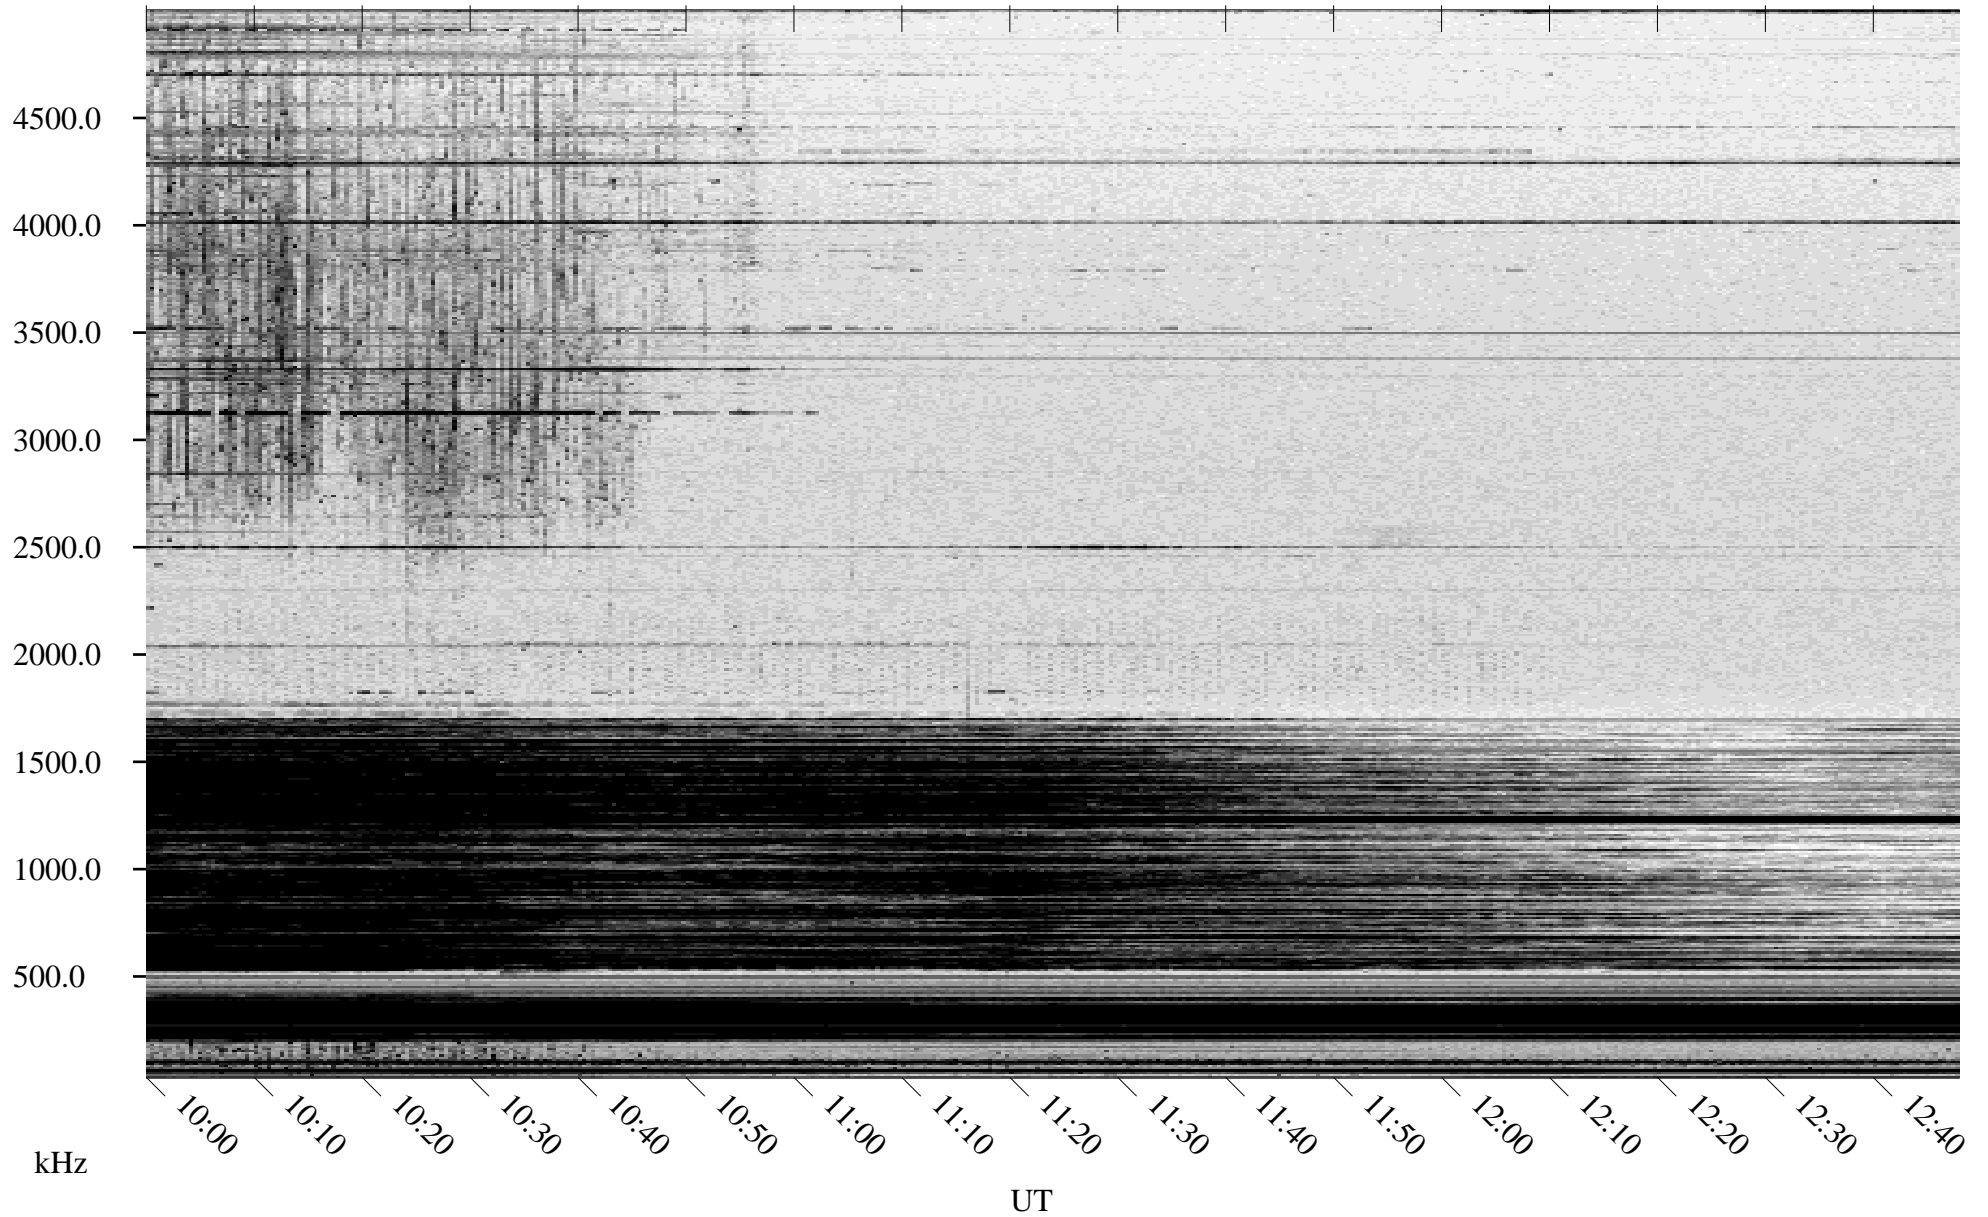

03/18/2004 Churchill, Manitoba

Linear Scale Black = 161 White = 15

ch04078l.r00m max_12

Page 1

03/18/2004 Churchill, Manitoba

Linear Scale Black = 161 White = 15

ch04078l.r00m max_12

Page 2

03/19/2004 Churchill, Manitoba

Linear Scale Black = 161 White = 15

ch04078l.r00m max_12

Page 3

03/19/2004 Churchill, Manitoba

Linear Scale Black = 161 White = 15

ch04078l.r00m max_12

Page 4

03/19/2004 Churchill, Manitoba

Linear Scale Black = 161 White = 15

ch04078l.r00m max_12

Page 5

03/19/2004 Churchill, Manitoba

Linear Scale Black = 161 White = 15

ch04078l.r00m max_12

Page 6

03/19/2004 Churchill, Manitoba

Linear Scale Black = 161 White = 15

ch04078l.r00m max_12

Page 7

03/19/2004 Churchill, Manitoba

Linear Scale Black = 161 White = 15

ch04078l.r00m max_12