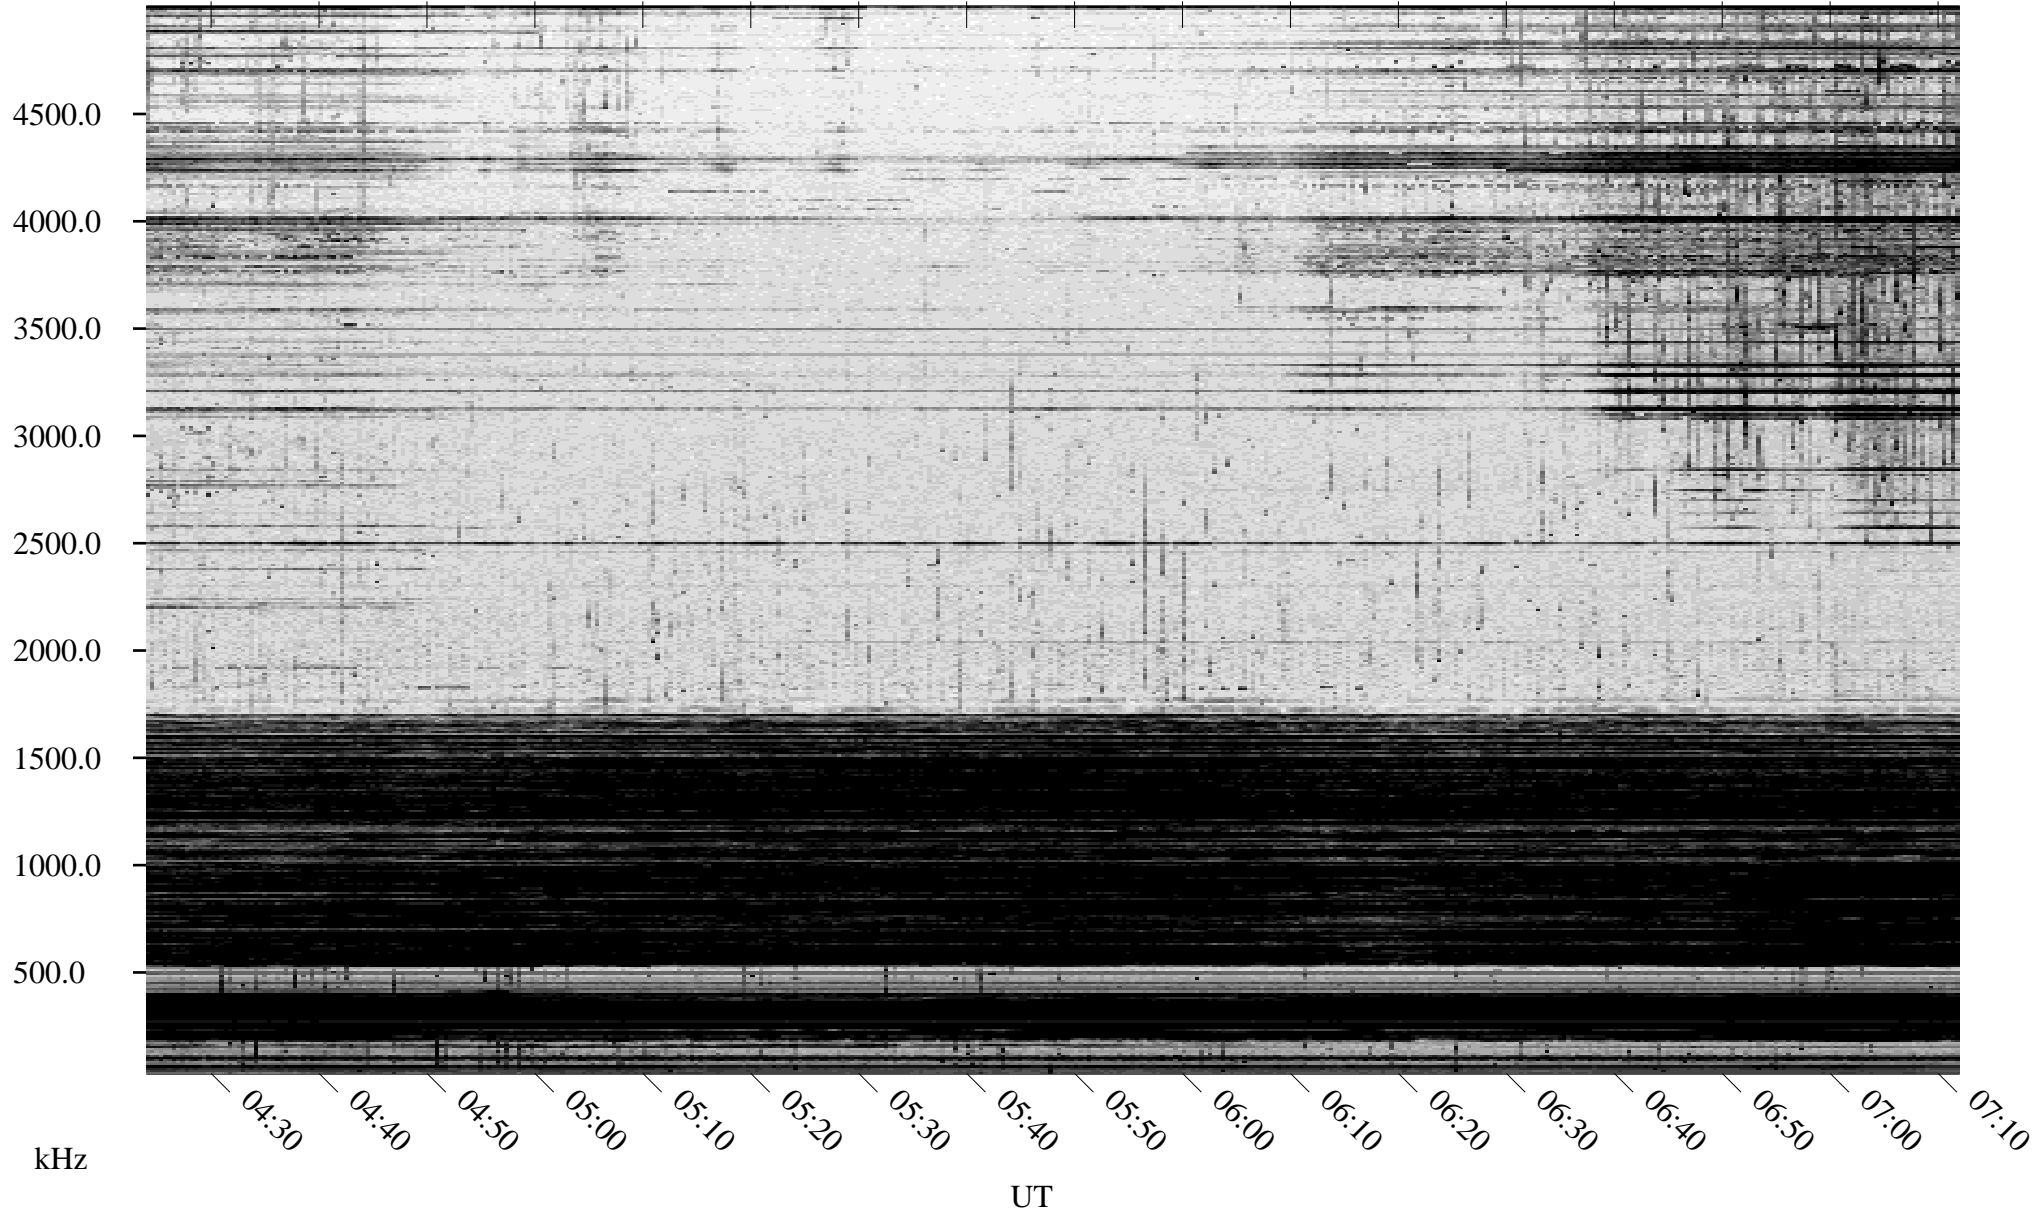

03/19/2004 Churchill, Manitoba

Linear Scale Black = 161 White = 15

ch04079l.r00m max_12

Page 1

03/19/2004 Churchill, Manitoba

Linear Scale Black = 161 White = 15

ch04079l.r00m max_12

Page 2

03/20/2004 Churchill, Manitoba

Linear Scale Black = 161 White = 15

ch04079l.r00m max_12

Page 3

03/20/2004 Churchill, Manitoba

Linear Scale Black = 161 White = 15

ch04079l.r00m max_12

Page 4

03/20/2004 Churchill, Manitoba

Linear Scale Black = 161 White = 15

ch04079l.r00m max_12

Page 5

03/20/2004 Churchill, Manitoba

Linear Scale Black = 161 White = 15

ch04079l.r00m max_12

03/20/2004 Churchill, Manitoba

Linear Scale Black = 161 White = 15

ch04079l.r00m max_12

Page 7

03/20/2004 Churchill, Manitoba

Linear Scale Black = 161 White = 15

ch04079l.r00m max_12