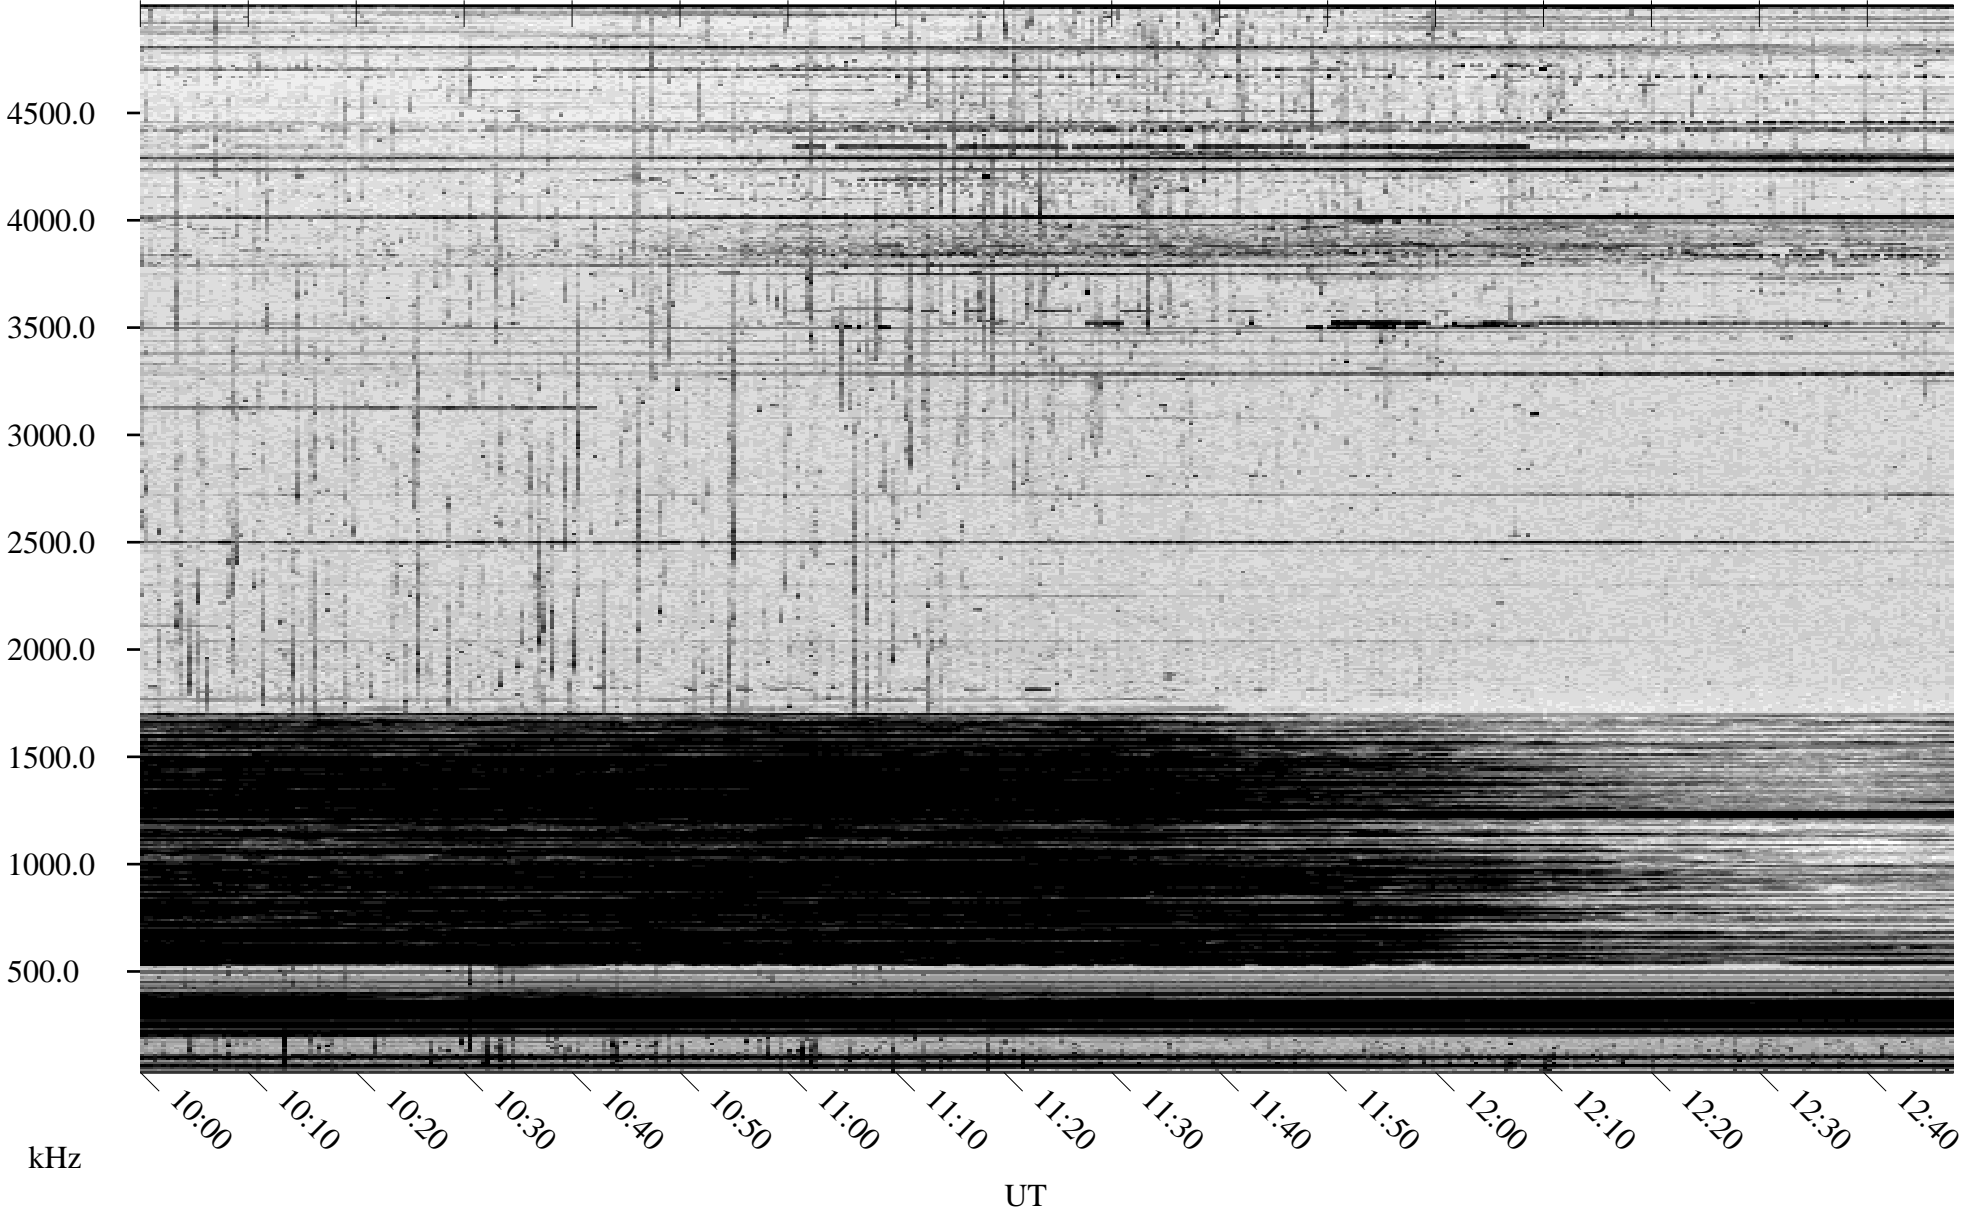

03/19/2004 Churchill, Manitoba

Linear Scale Black = 161 White = 15

ch04079l.r00m max_12

Page 1

03/19/2004 Churchill, Manitoba

Linear Scale Black = 161 White = 15

ch04079l.r00m max_12

Page 2

03/20/2004 Churchill, Manitoba

Linear Scale Black = 161 White = 15

ch04079l.r00m max_12

Page 3

03/20/2004 Churchill, Manitoba

Linear Scale Black = 161 White = 15

ch04079l.r00m max_12

Page 4

03/20/2004 Churchill, Manitoba

Linear Scale Black = 161 White = 15

ch04079l.r00m max_12

Page 5

03/20/2004 Churchill, Manitoba

Linear Scale Black = 161 White = 15

ch04079l.r00m max_12

03/20/2004 Churchill, Manitoba

Linear Scale Black = 161 White = 15

ch04079l.r00m max_12

Page 7

03/20/2004 Churchill, Manitoba

Linear Scale Black = 161 White = 15

ch04079l.r00m max_12