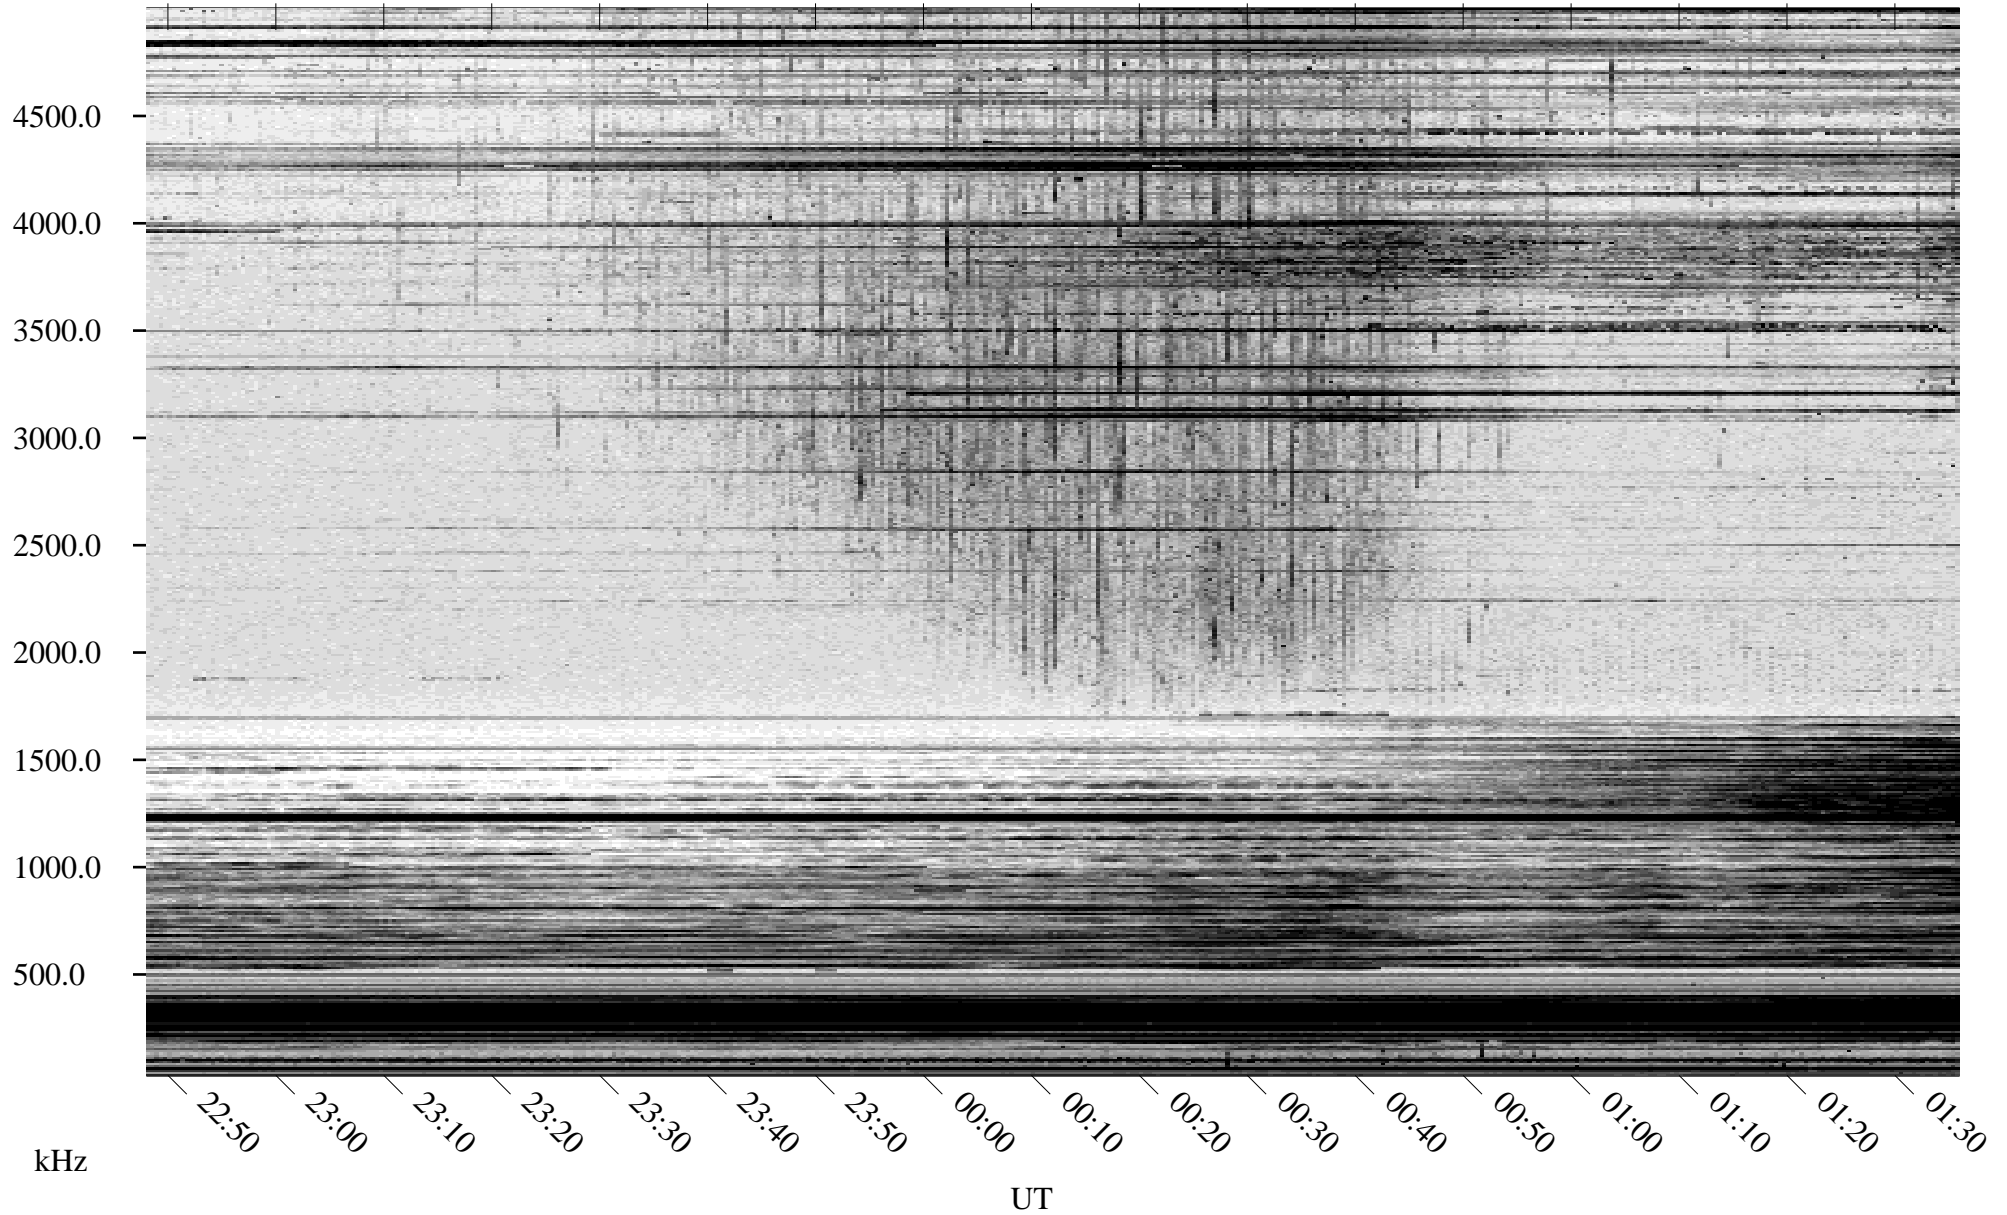

03/19/2004 Churchill, Manitoba

Linear Scale Black = 161 White = 15

ch04079l.r00m max_12

Page 1

03/19/2004 Churchill, Manitoba

Linear Scale Black = 161 White = 15

ch04079l.r00m max_12

Page 2

03/20/2004 Churchill, Manitoba

Linear Scale Black = 161 White = 15

ch04079l.r00m max_12

Page 3

03/20/2004 Churchill, Manitoba

Linear Scale Black = 161 White = 15

ch04079l.r00m max_12

Page 4

03/20/2004 Churchill, Manitoba

Linear Scale Black = 161 White = 15

ch04079l.r00m max_12

Page 5

03/20/2004 Churchill, Manitoba

Linear Scale Black = 161 White = 15

ch04079l.r00m max_12

03/20/2004 Churchill, Manitoba

Linear Scale Black = 161 White = 15

ch04079l.r00m max_12

Page 7

03/20/2004 Churchill, Manitoba

Linear Scale Black = 161 White = 15

ch04079l.r00m max_12