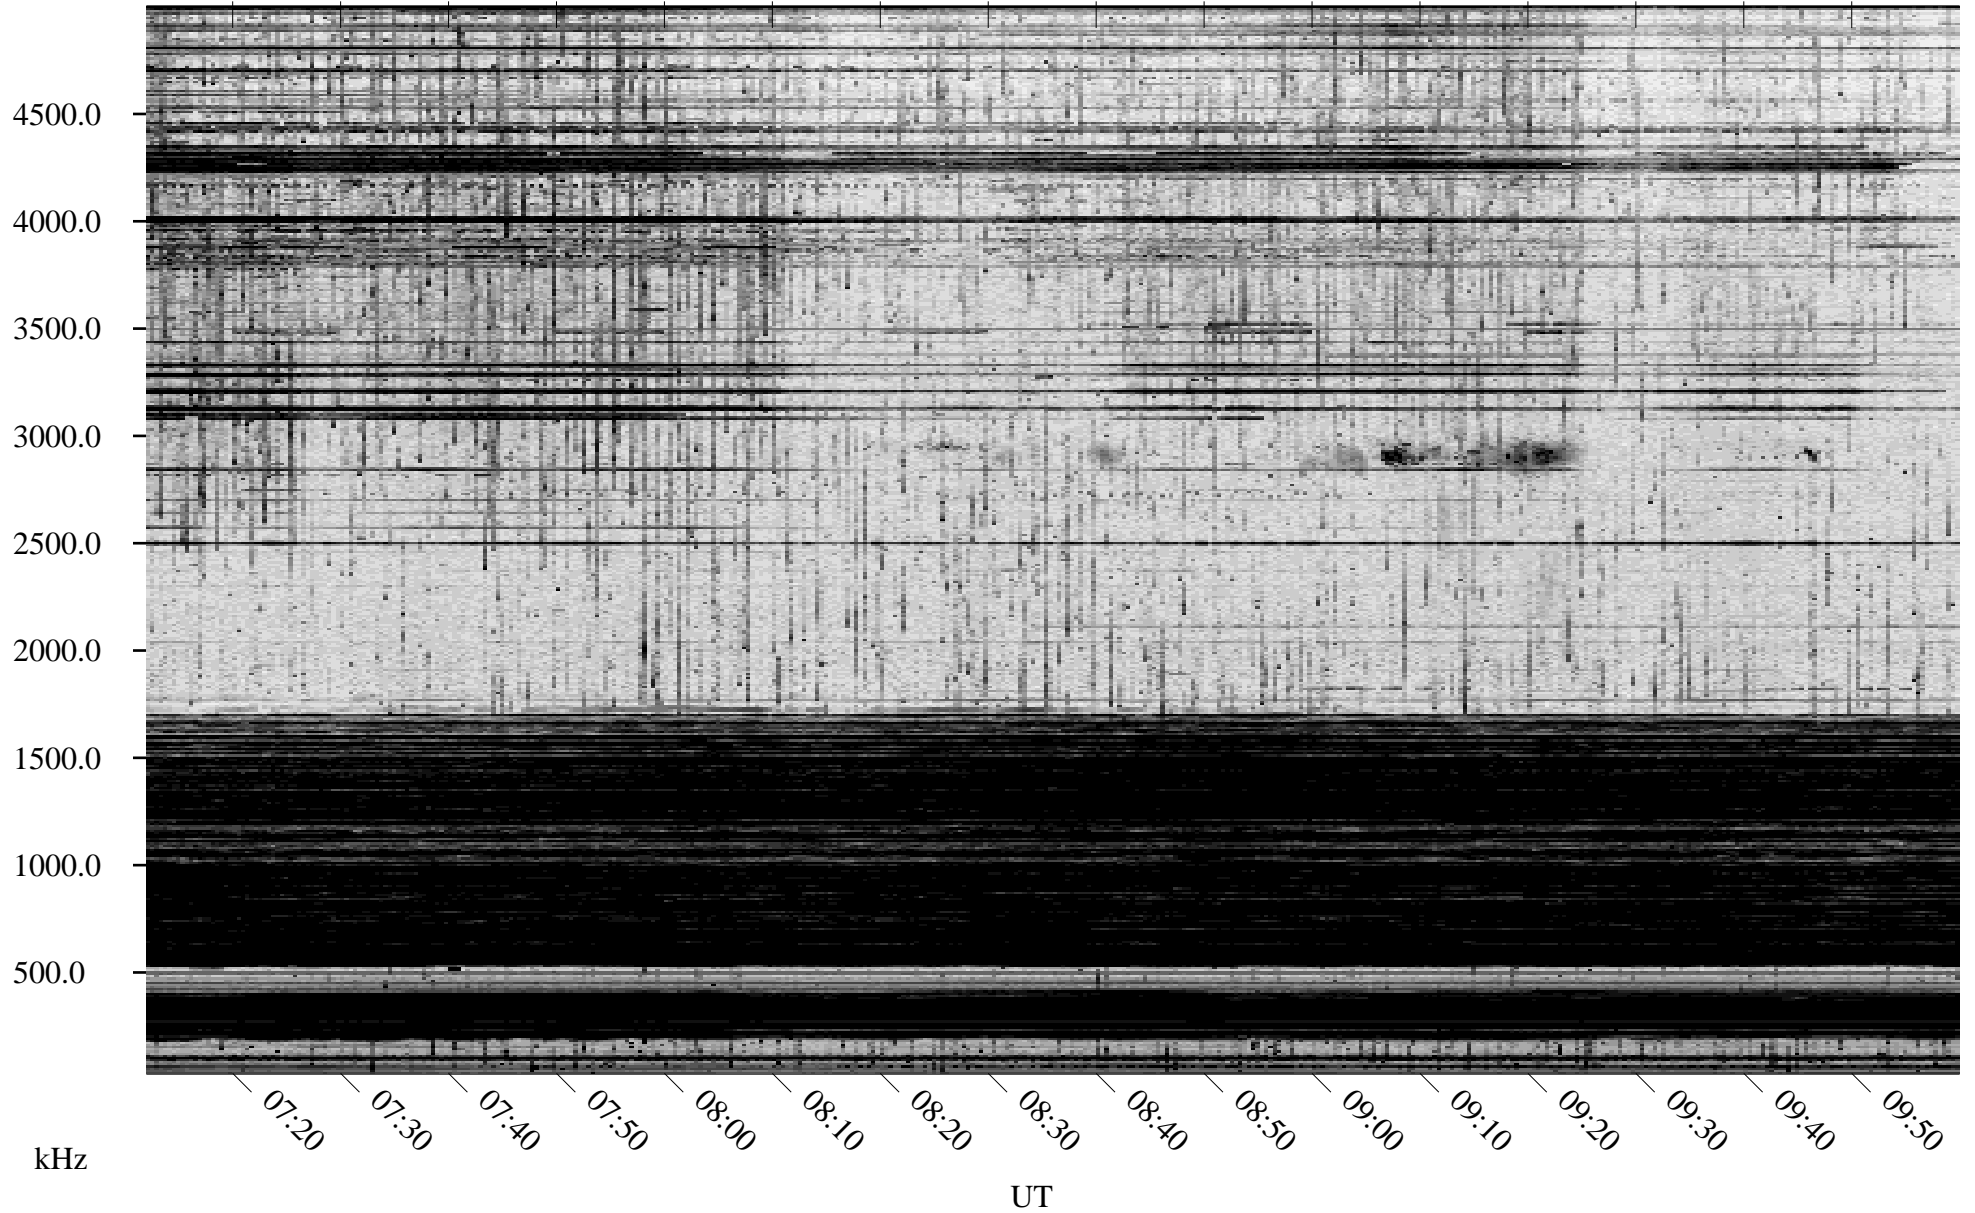

03/19/2004 Churchill, Manitoba

Linear Scale Black = 161 White = 15

ch04079l.r00m max_12

Page 1

03/19/2004 Churchill, Manitoba

Linear Scale Black = 161 White = 15

ch04079l.r00m max_12

Page 2

03/20/2004 Churchill, Manitoba

Linear Scale Black = 161 White = 15

ch04079l.r00m max_12

Page 3

03/20/2004 Churchill, Manitoba

Linear Scale Black = 161 White = 15

ch04079l.r00m max_12

Page 4

03/20/2004 Churchill, Manitoba

Linear Scale Black = 161 White = 15

ch04079l.r00m max_12

Page 5

03/20/2004 Churchill, Manitoba

Linear Scale Black = 161 White = 15

ch04079l.r00m max_12

03/20/2004 Churchill, Manitoba

Linear Scale Black = 161 White = 15

ch04079l.r00m max_12

Page 7

03/20/2004 Churchill, Manitoba

Linear Scale Black = 161 White = 15

ch04079l.r00m max_12