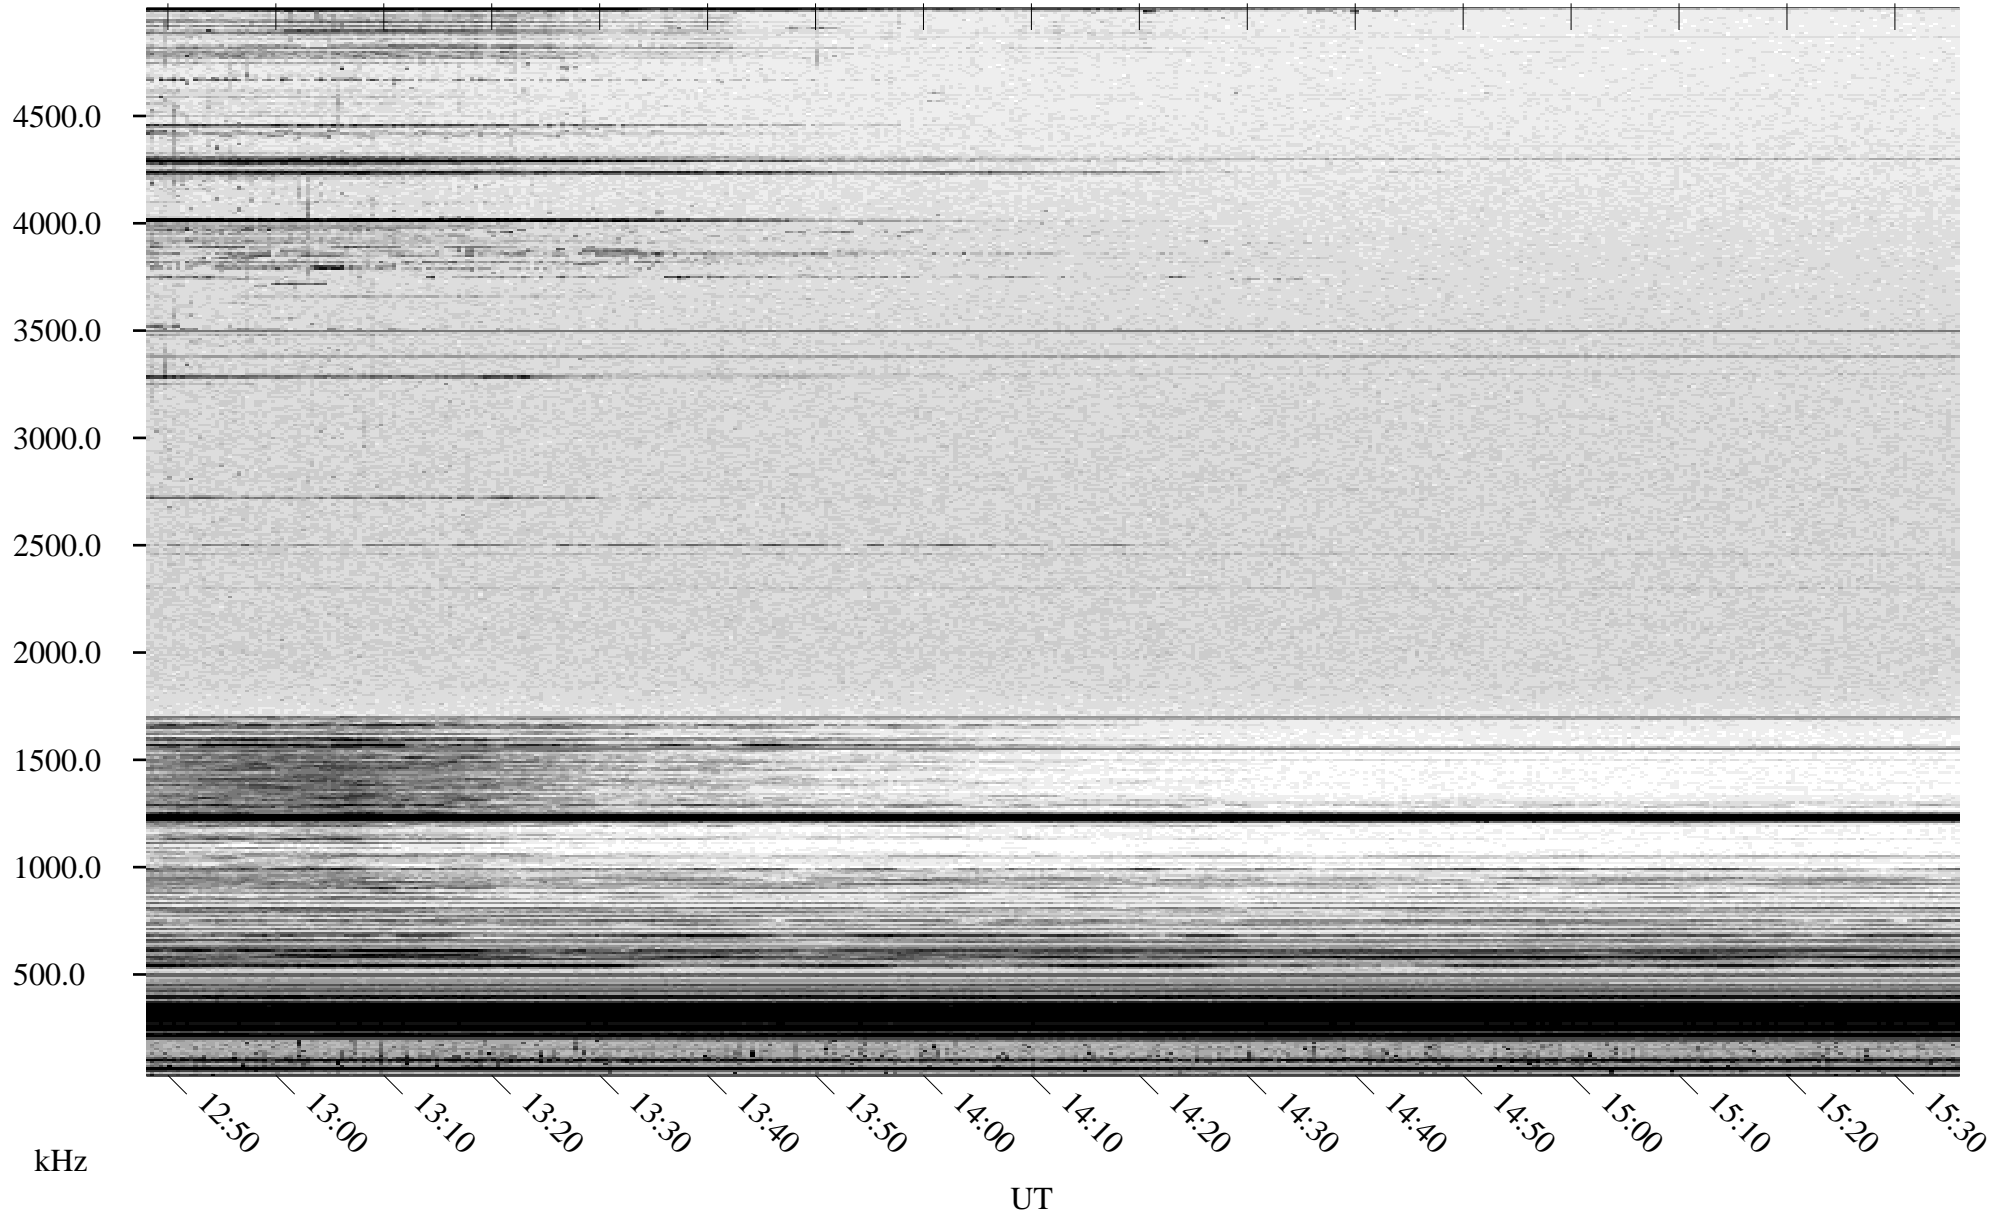

03/19/2004 Churchill, Manitoba

Linear Scale Black = 161 White = 15

ch04079l.r00m max_12

Page 1

03/19/2004 Churchill, Manitoba

Linear Scale Black = 161 White = 15

ch04079l.r00m max_12

Page 2

03/20/2004 Churchill, Manitoba

Linear Scale Black = 161 White = 15

ch04079l.r00m max_12

Page 3

03/20/2004 Churchill, Manitoba

Linear Scale Black = 161 White = 15

ch04079l.r00m max_12

Page 4

03/20/2004 Churchill, Manitoba

Linear Scale Black = 161 White = 15

ch04079l.r00m max_12

Page 5

03/20/2004 Churchill, Manitoba

Linear Scale Black = 161 White = 15

ch04079l.r00m max_12

03/20/2004 Churchill, Manitoba

Linear Scale Black = 161 White = 15

ch04079l.r00m max_12

Page 7

03/20/2004 Churchill, Manitoba

Linear Scale Black = 161 White = 15

ch04079l.r00m max_12