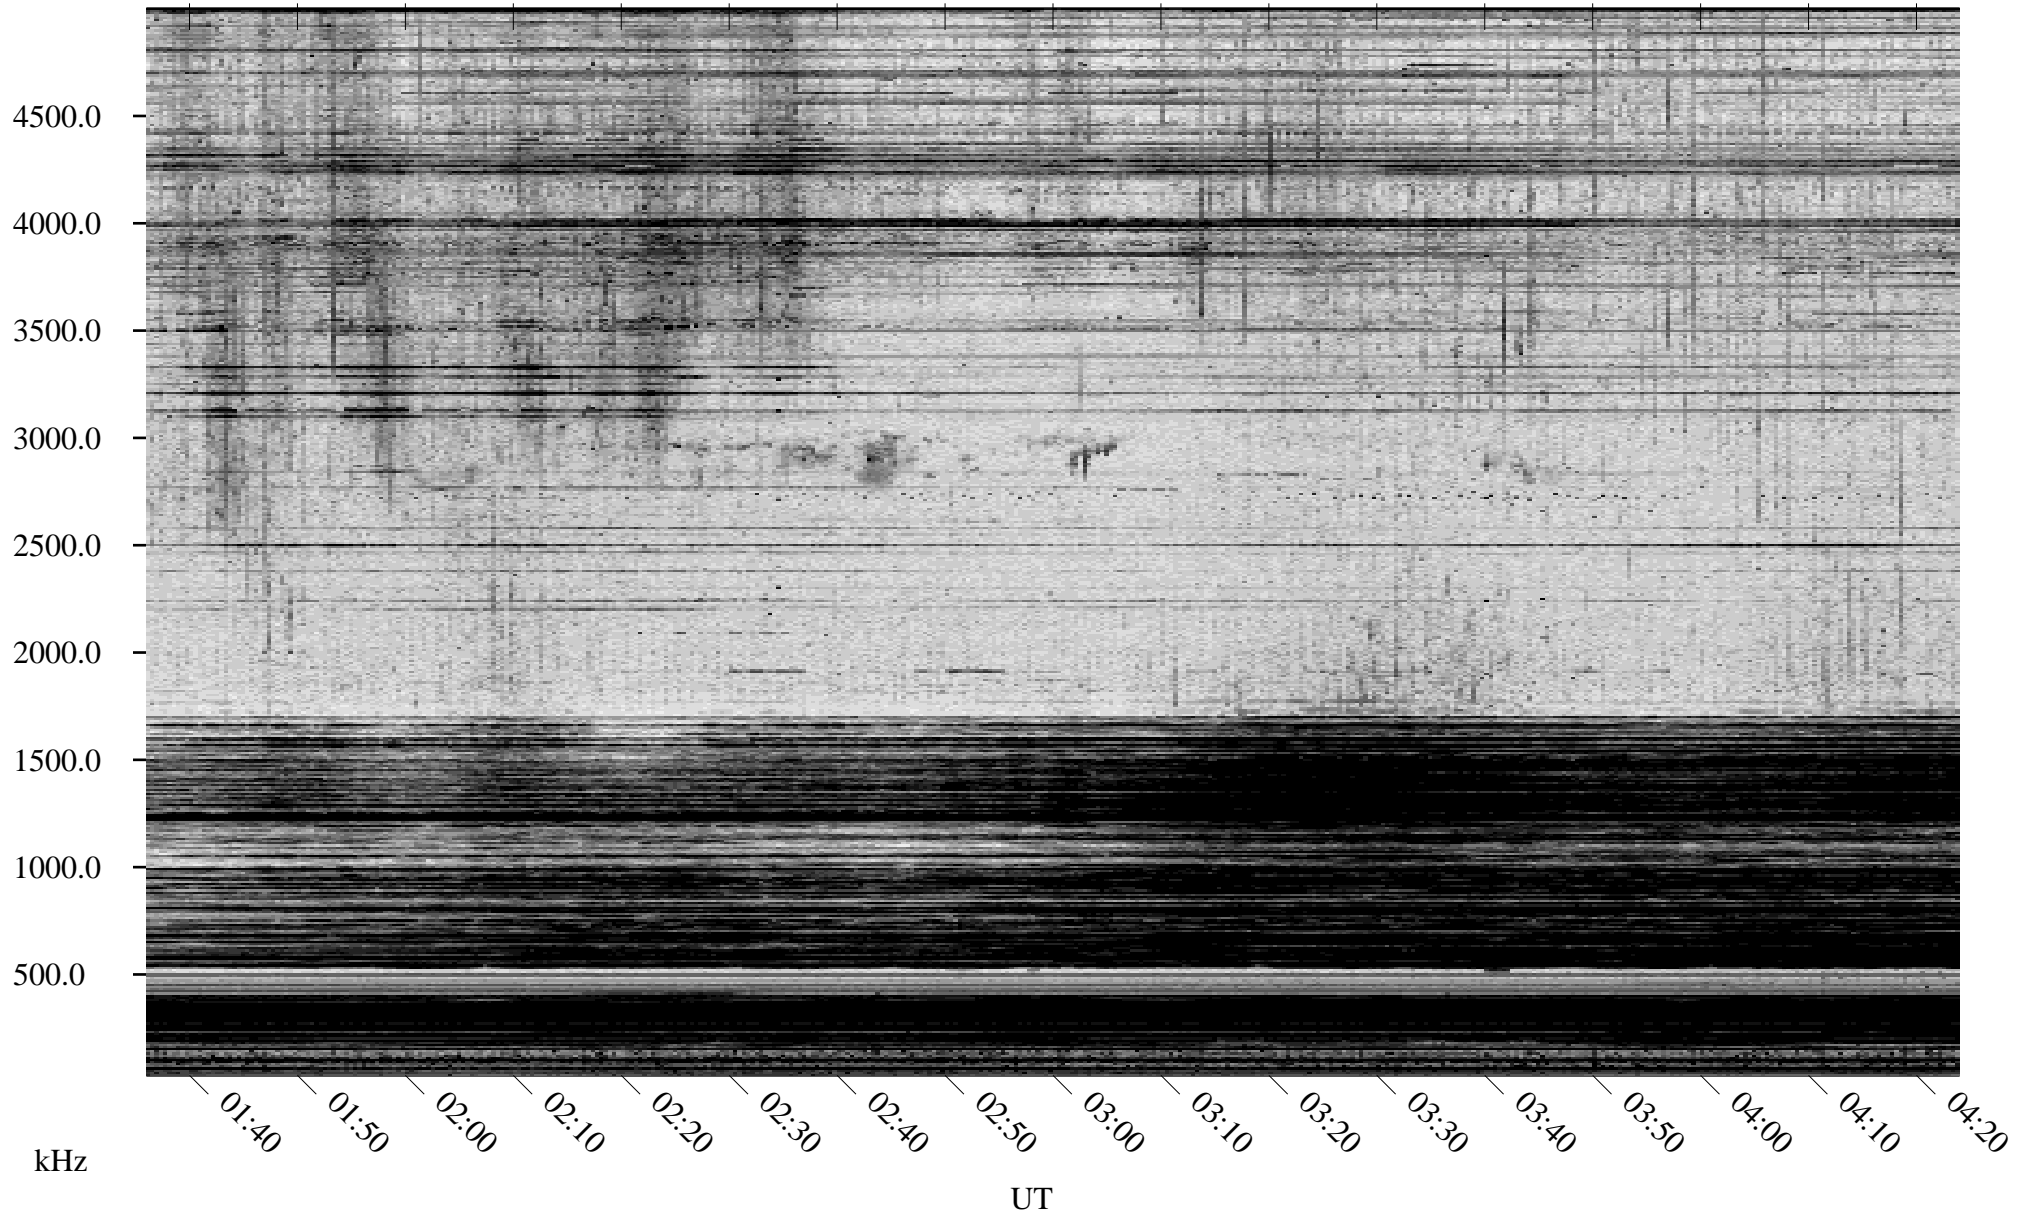

# 03/20/2004 Churchill, Manitoba

Linear Scale    Black = 161    White = 15

ch04080l.r00m max\_12

Page 1

# 03/20/2004 Churchill, Manitoba

Linear Scale    Black = 161    White = 15

ch04080l.r00m max\_12

Page 2

# 03/21/2004 Churchill, Manitoba

Linear Scale    Black = 161    White = 15

ch04080l.r00m max\_12

Page 3

# 03/21/2004 Churchill, Manitoba

Linear Scale    Black = 161    White = 15

ch04080l.r00m max\_12