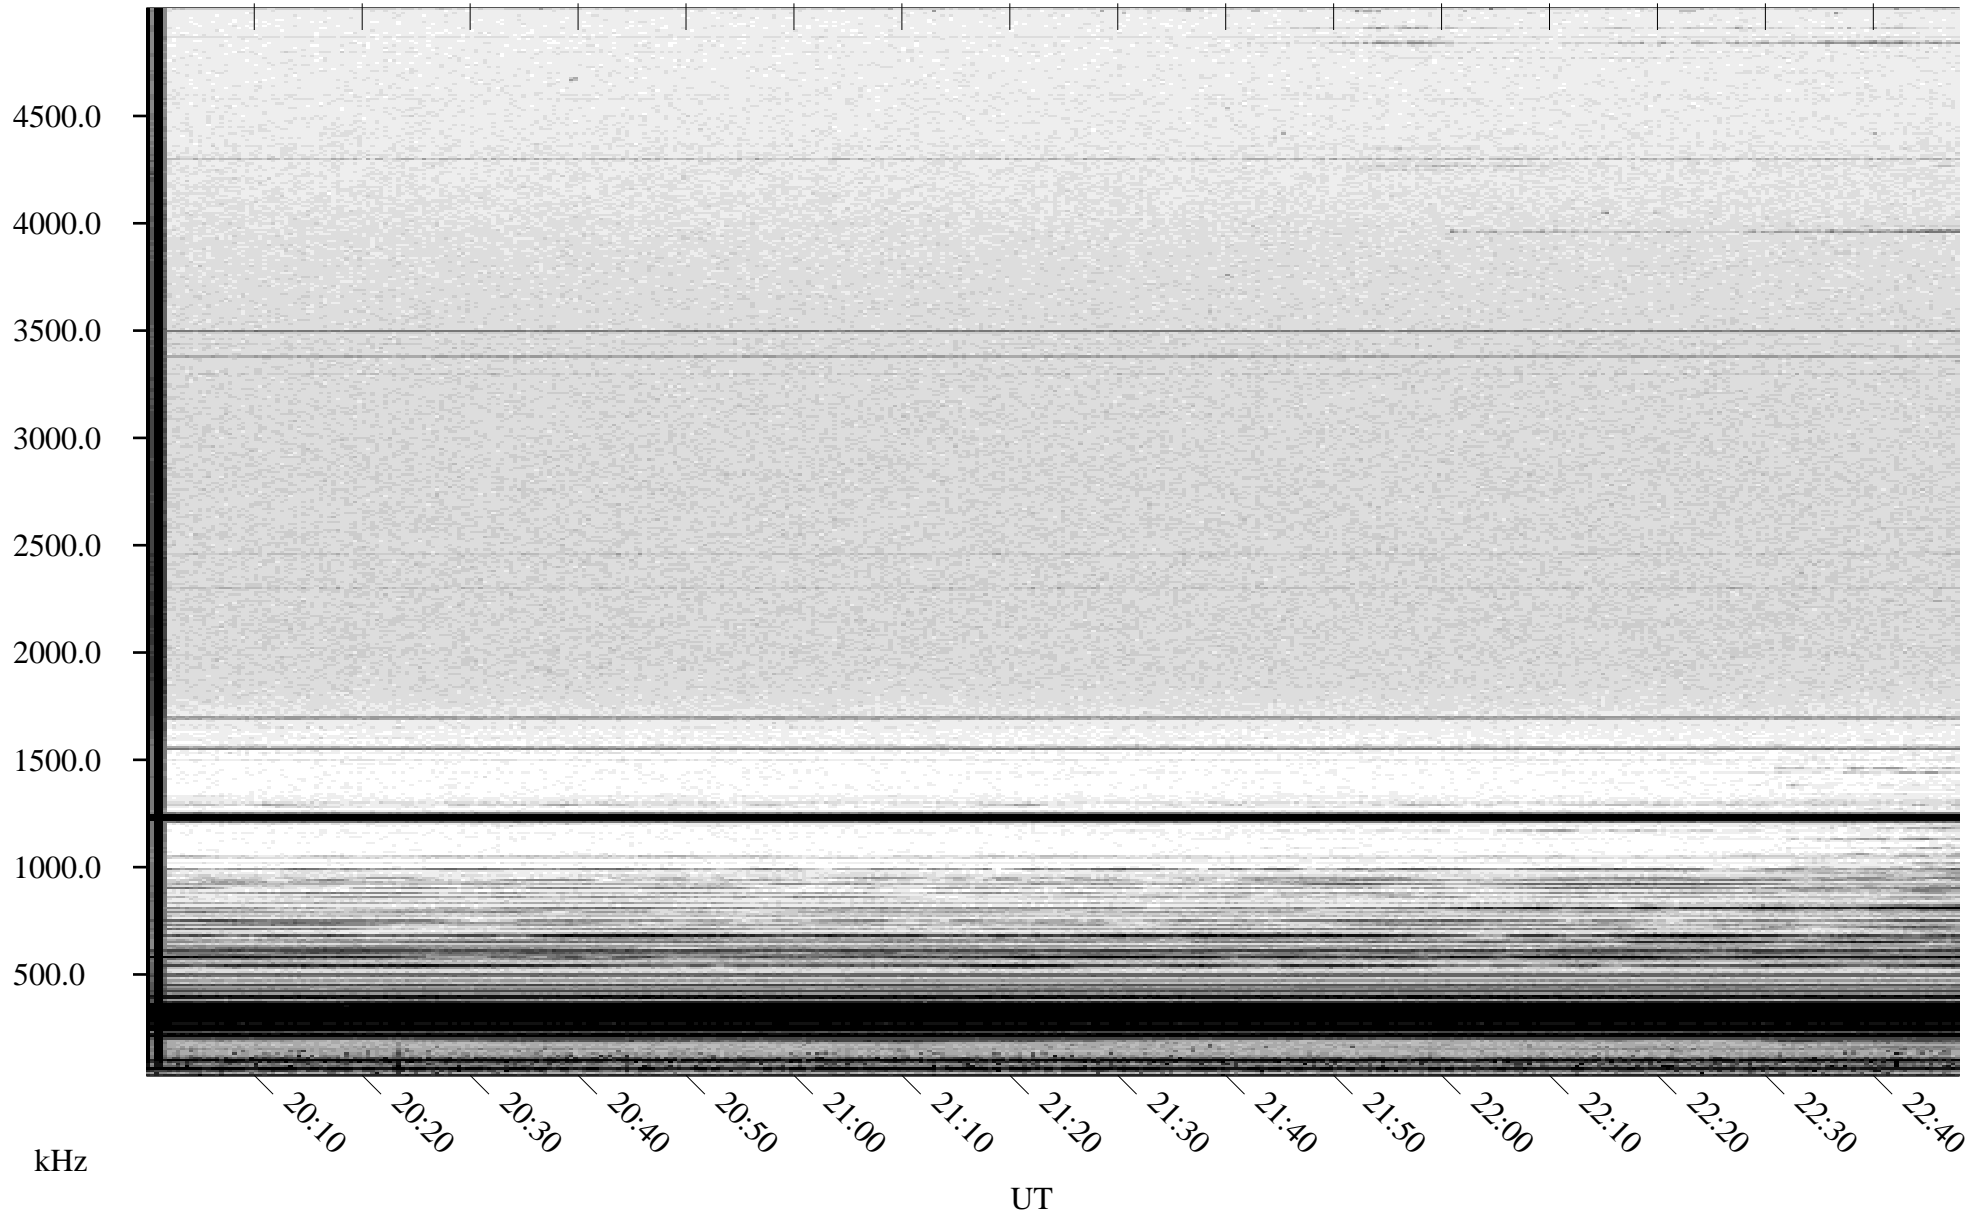

# 03/20/2004 Churchill, Manitoba

Linear Scale    Black = 161    White = 15

ch04080l.r00m max\_12

Page 1

# 03/20/2004 Churchill, Manitoba

Linear Scale    Black = 161    White = 15

ch04080l.r00m max\_12

Page 2

# 03/21/2004 Churchill, Manitoba

Linear Scale    Black = 161    White = 15

ch04080l.r00m max\_12

Page 3

# 03/21/2004 Churchill, Manitoba

Linear Scale    Black = 161    White = 15

ch04080l.r00m max\_12

Page 4