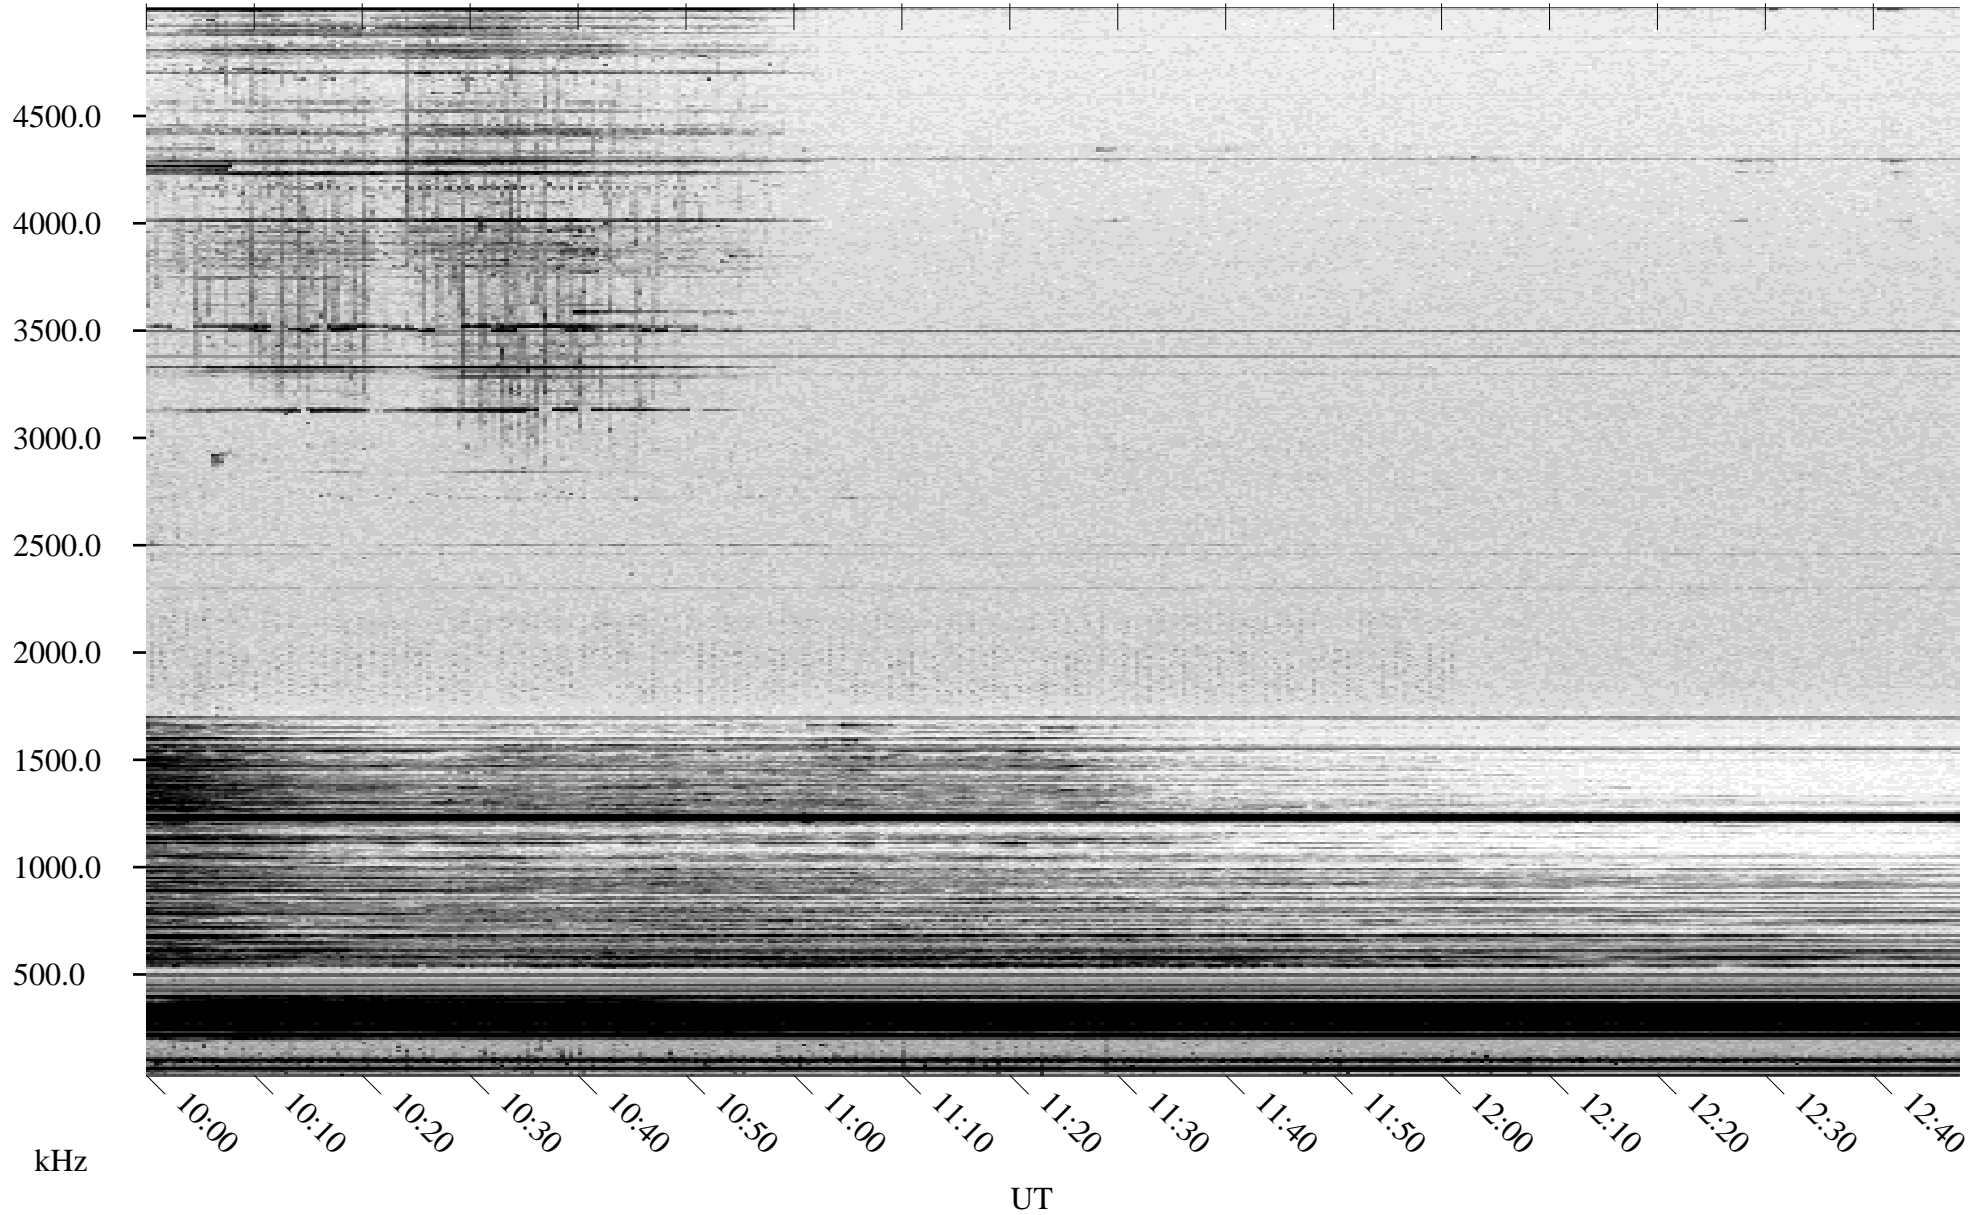

# 03/21/2004 Churchill, Manitoba

Linear Scale    Black = 161    White = 15

ch04080l.r00m max\_12

# 03/21/2004 Churchill, Manitoba

Linear Scale    Black = 161    White = 15

ch04080l.r00m max\_12

Page 6

# 03/21/2004 Churchill, Manitoba

Linear Scale    Black = 161    White = 15

ch04080l.r00m max\_12

Page 7