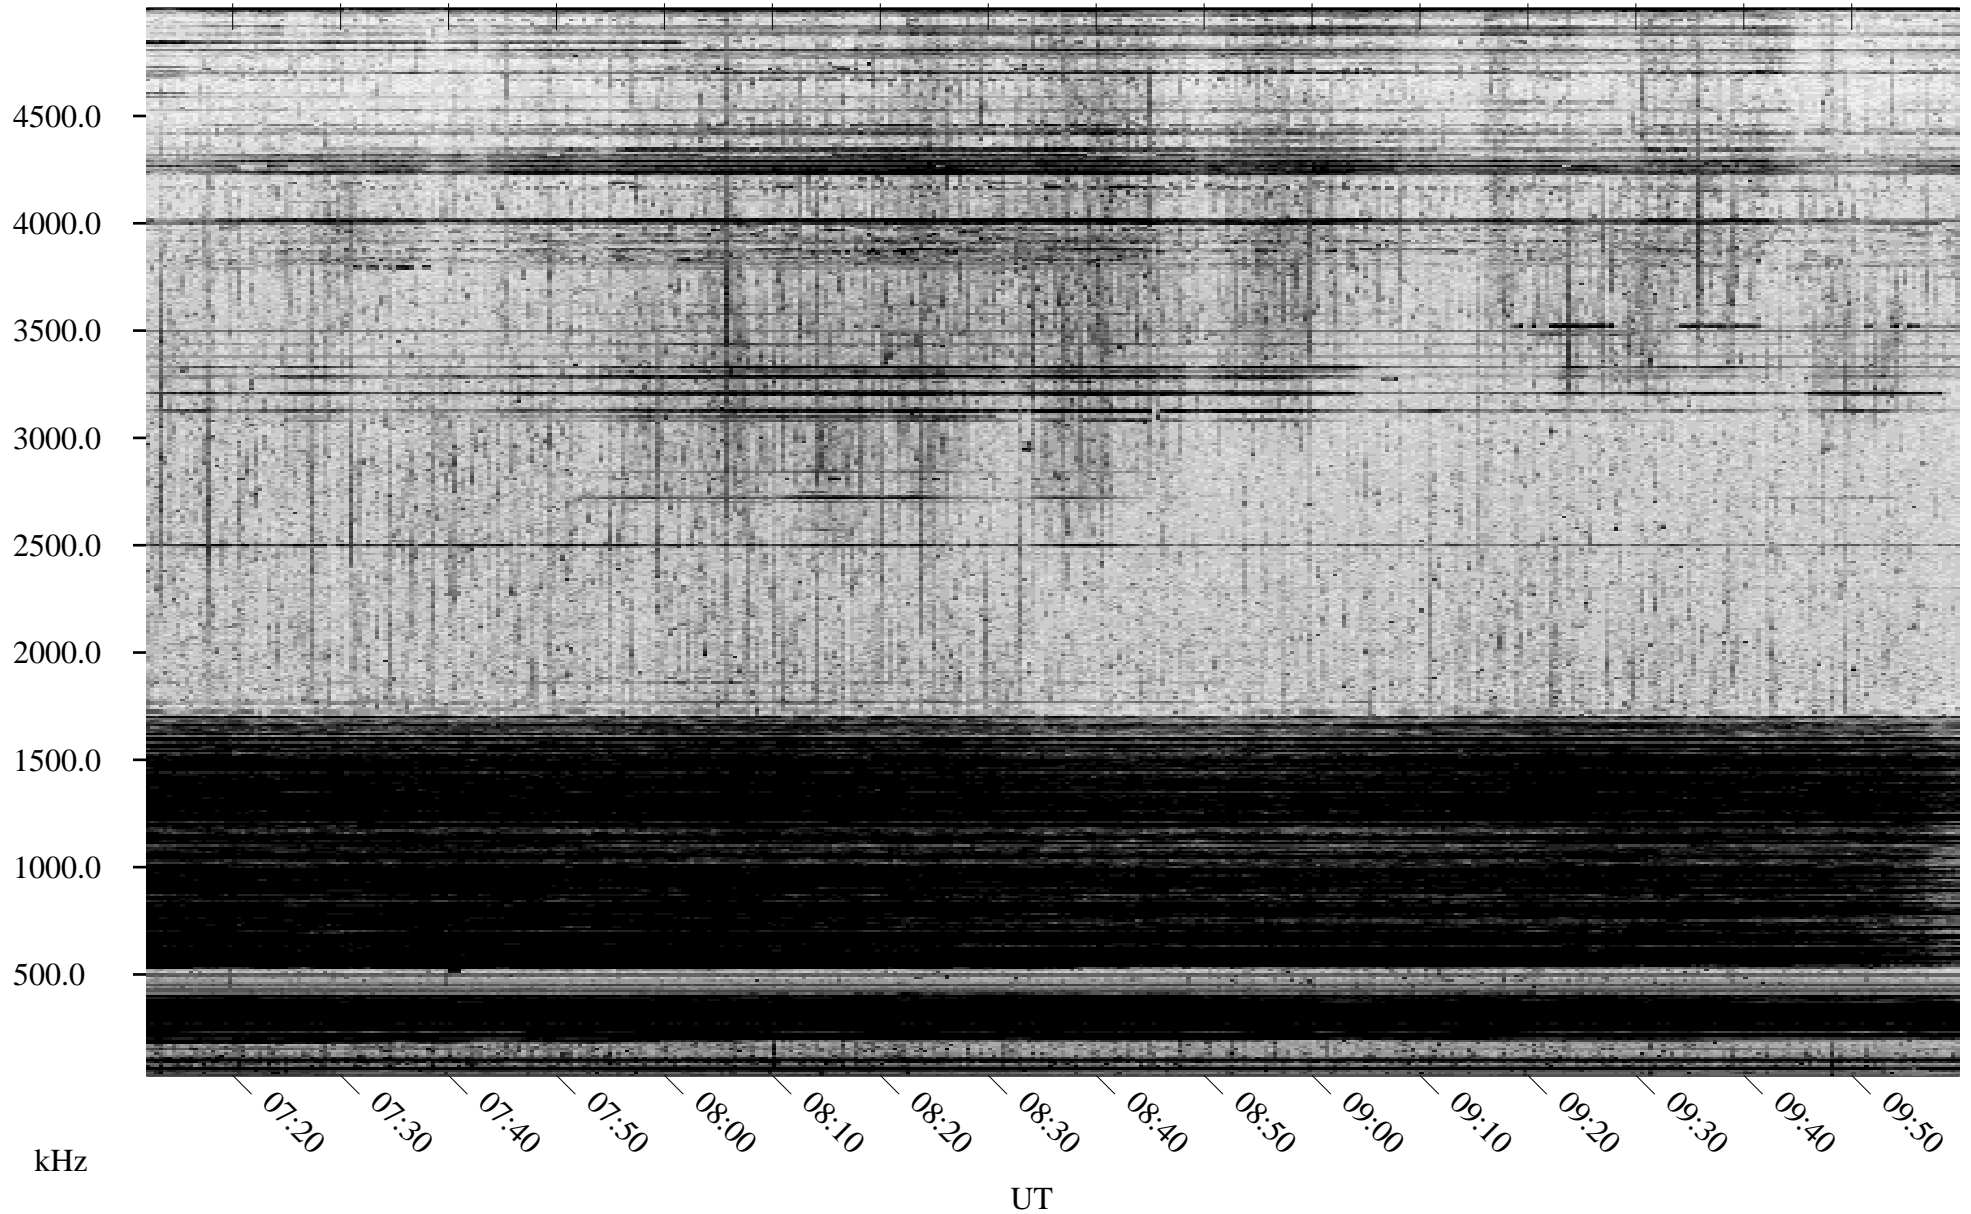

# 03/20/2004 Churchill, Manitoba

Linear Scale    Black = 161    White = 15

ch04080l.r00m max\_12

Page 1

# 03/20/2004 Churchill, Manitoba

Linear Scale    Black = 161    White = 15

ch04080l.r00m max\_12

Page 2

# 03/21/2004 Churchill, Manitoba

Linear Scale    Black = 161    White = 15

ch04080l.r00m max\_12

Page 4

# 03/21/2004 Churchill, Manitoba

Linear Scale    Black = 161    White = 15

ch04080l.r00m max\_12