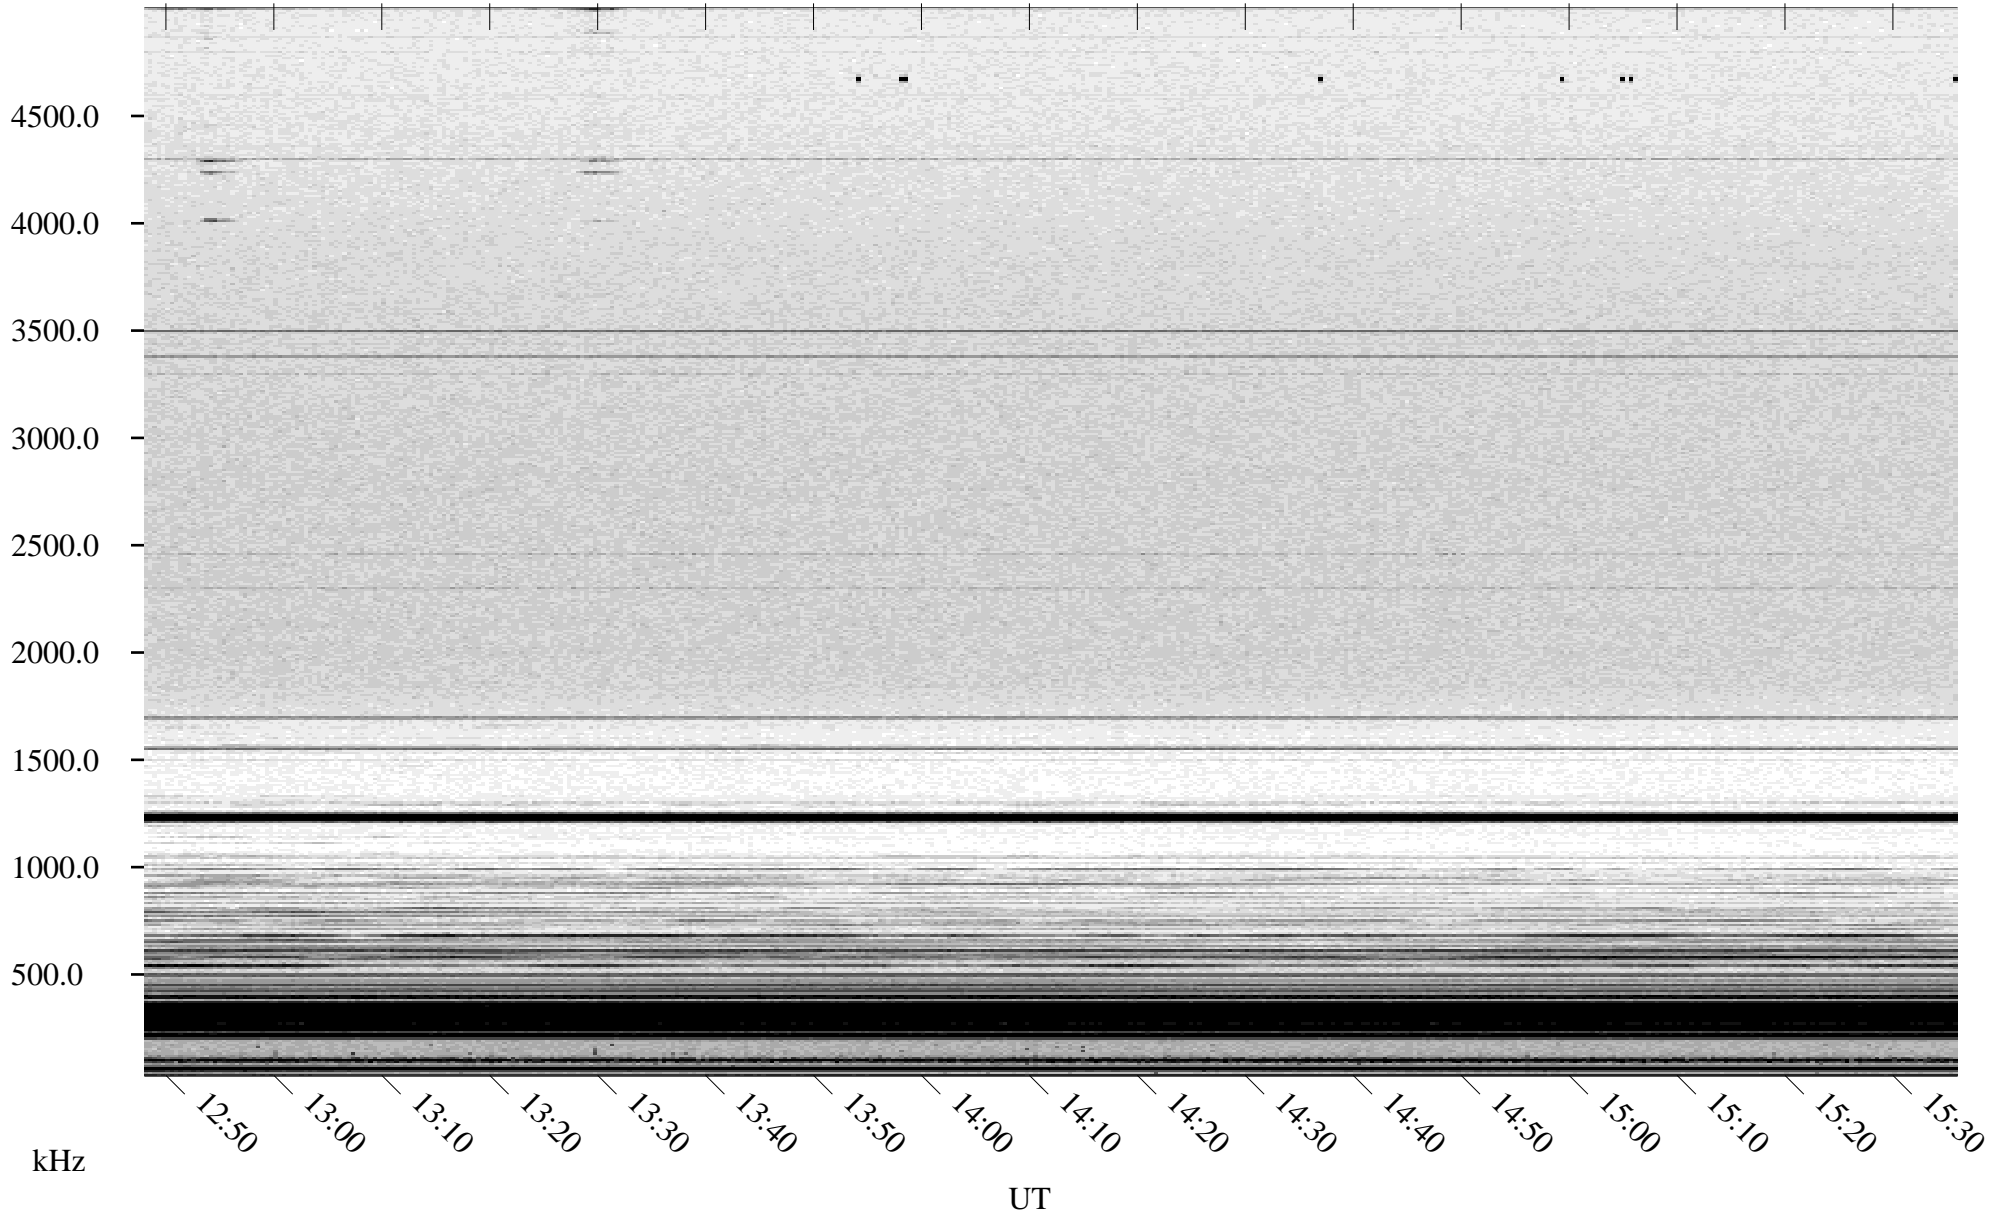

# 03/21/2004 Churchill, Manitoba

Linear Scale    Black = 161    White = 15

ch04080l.r00m max\_12

# 03/21/2004 Churchill, Manitoba

Linear Scale    Black = 161    White = 15

ch04080l.r00m max\_12

Page 6

# 03/21/2004 Churchill, Manitoba

Linear Scale    Black = 161    White = 15

ch04080l.r00m max\_12

Page 7