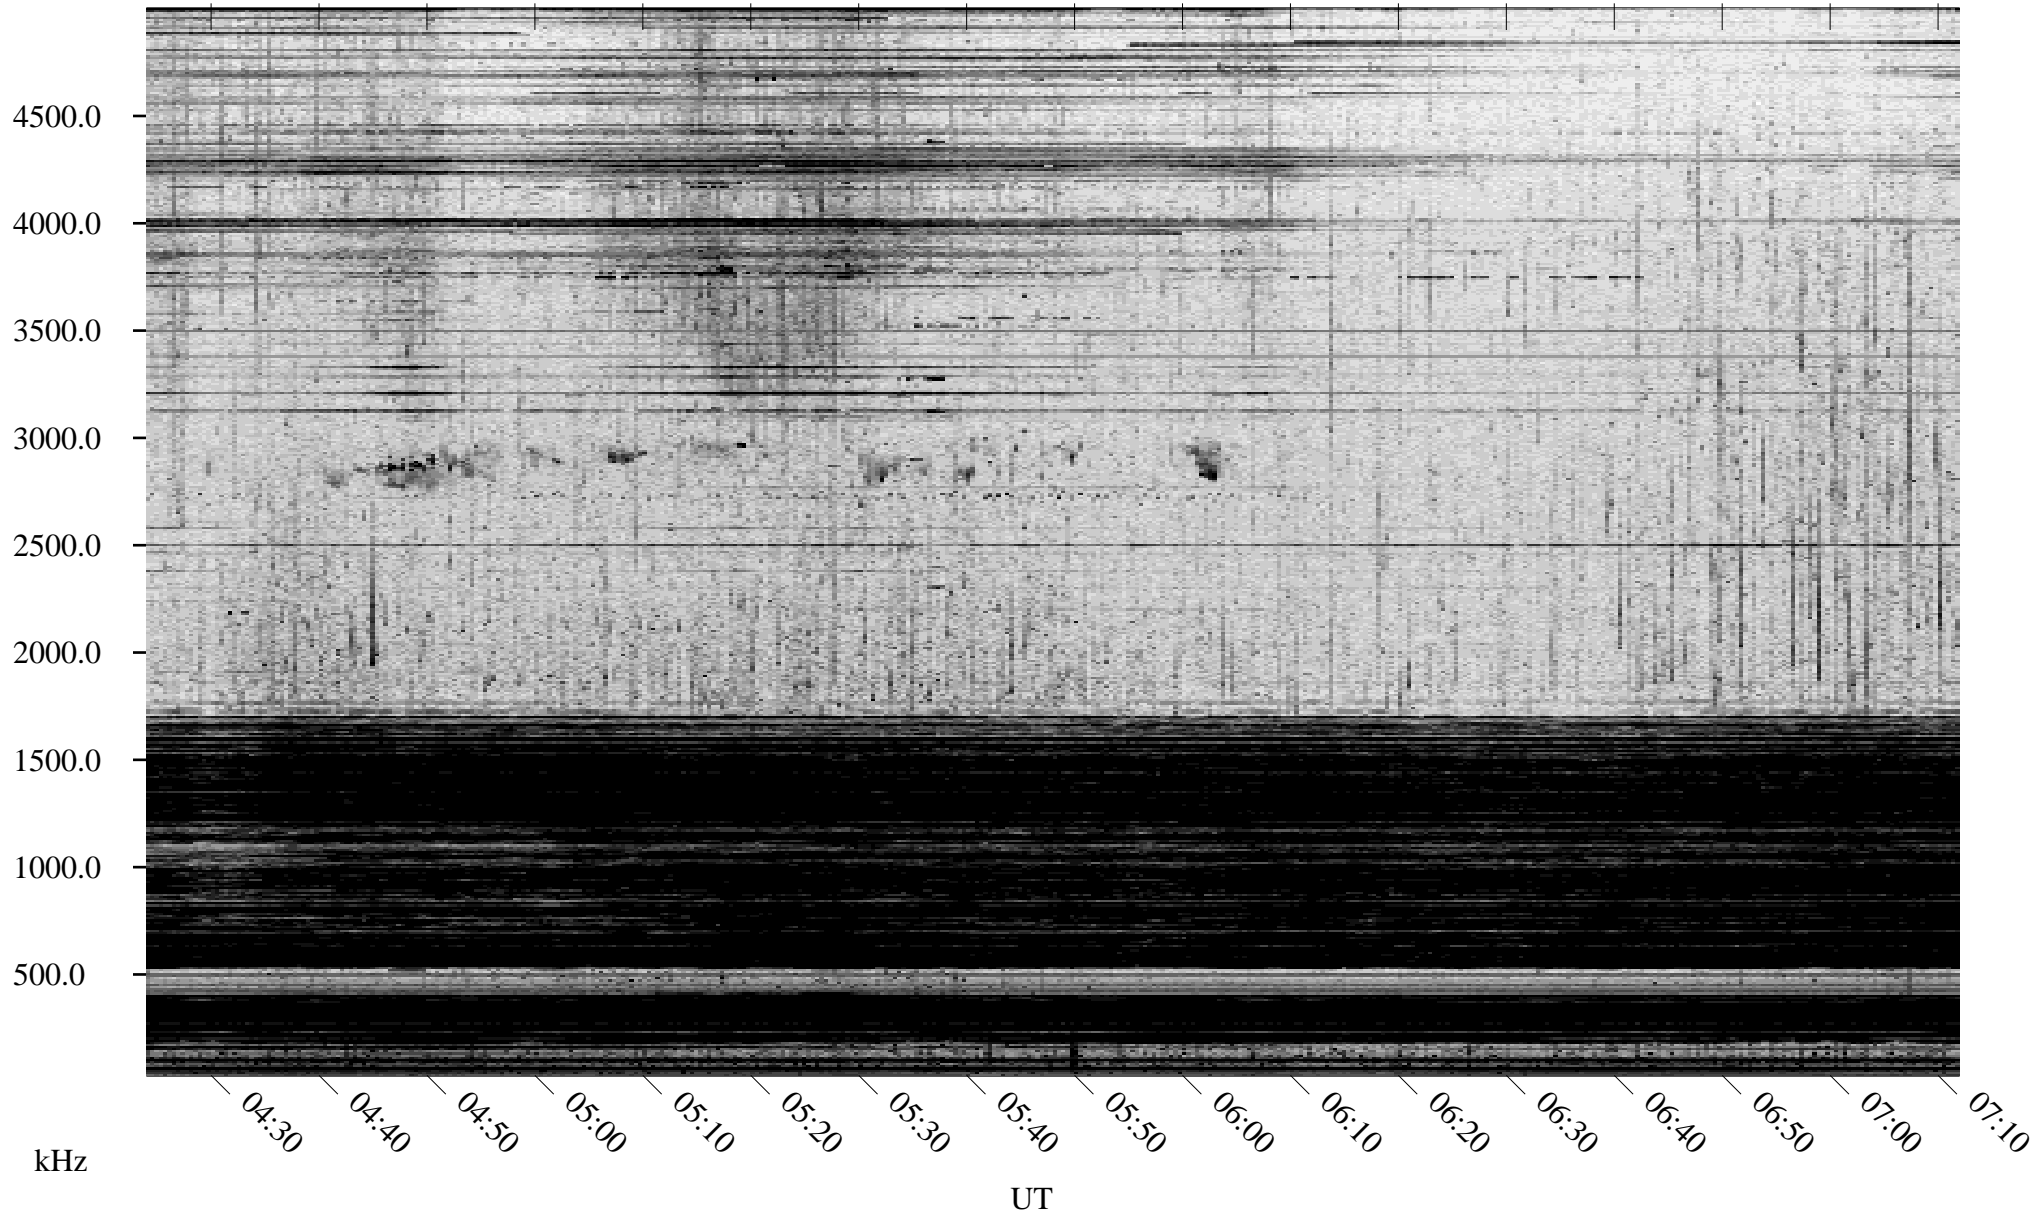

# 03/20/2004 Churchill, Manitoba

Linear Scale    Black = 161    White = 15

ch04080l.r00m max\_12

Page 1

# 03/21/2004 Churchill, Manitoba

Linear Scale    Black = 161    White = 15

ch04080l.r00m max\_12

Page 3

# 03/21/2004 Churchill, Manitoba

Linear Scale    Black = 161    White = 15

ch04080l.r00m max\_12

Page 4

# 03/21/2004 Churchill, Manitoba

Linear Scale    Black = 161    White = 15

ch04080l.r00m max\_12