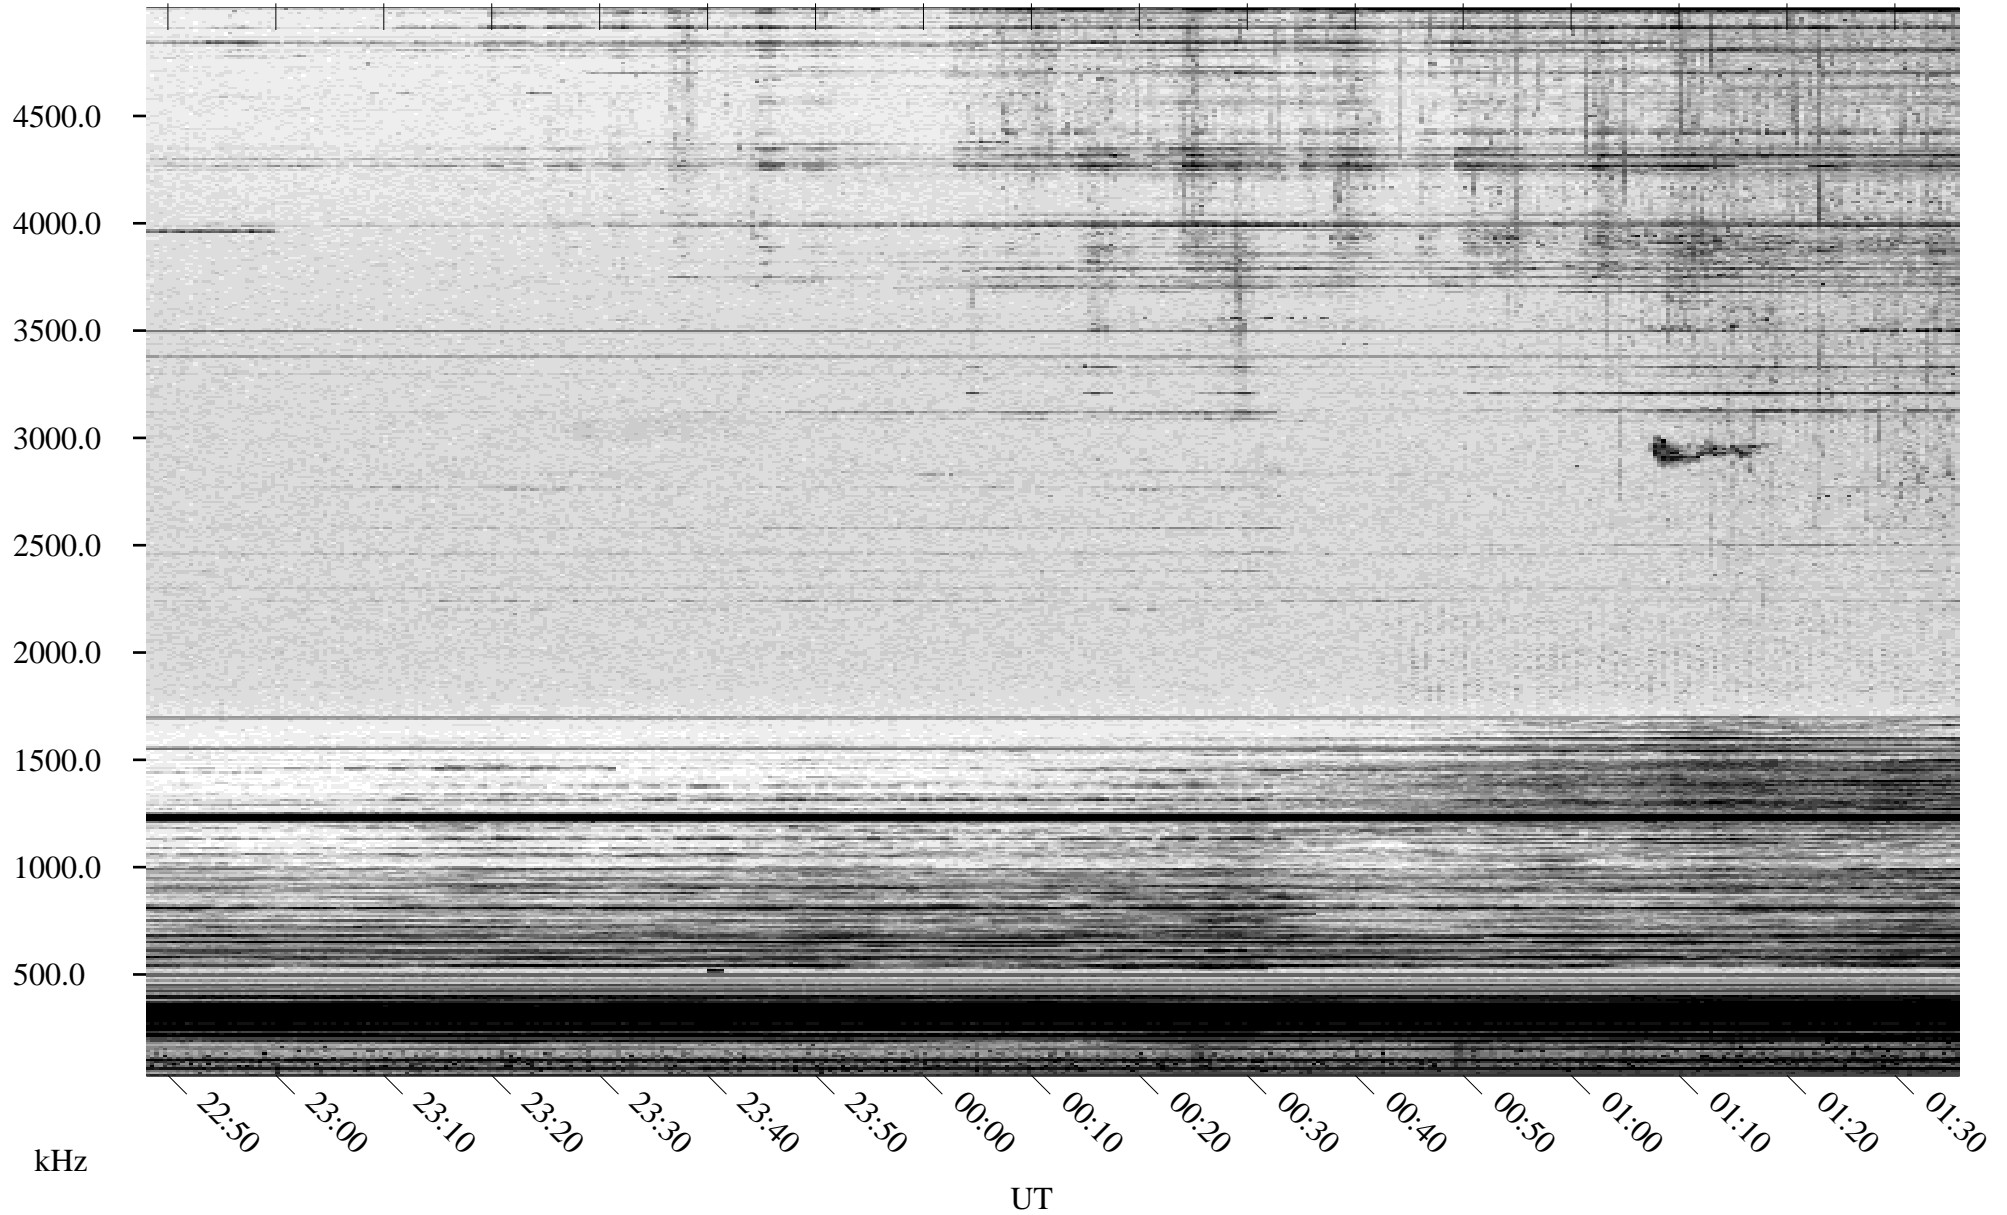

# 03/20/2004 Churchill, Manitoba

Linear Scale    Black = 161    White = 15

ch04080l.r00m max\_12

Page 1

# 03/20/2004 Churchill, Manitoba

Linear Scale    Black = 161    White = 15

ch04080l.r00m max\_12

Page 2

# 03/21/2004 Churchill, Manitoba

Linear Scale    Black = 161    White = 15

ch04080l.r00m max\_12

Page 3

# 03/21/2004 Churchill, Manitoba

Linear Scale    Black = 161    White = 15

ch04080l.r00m max\_12