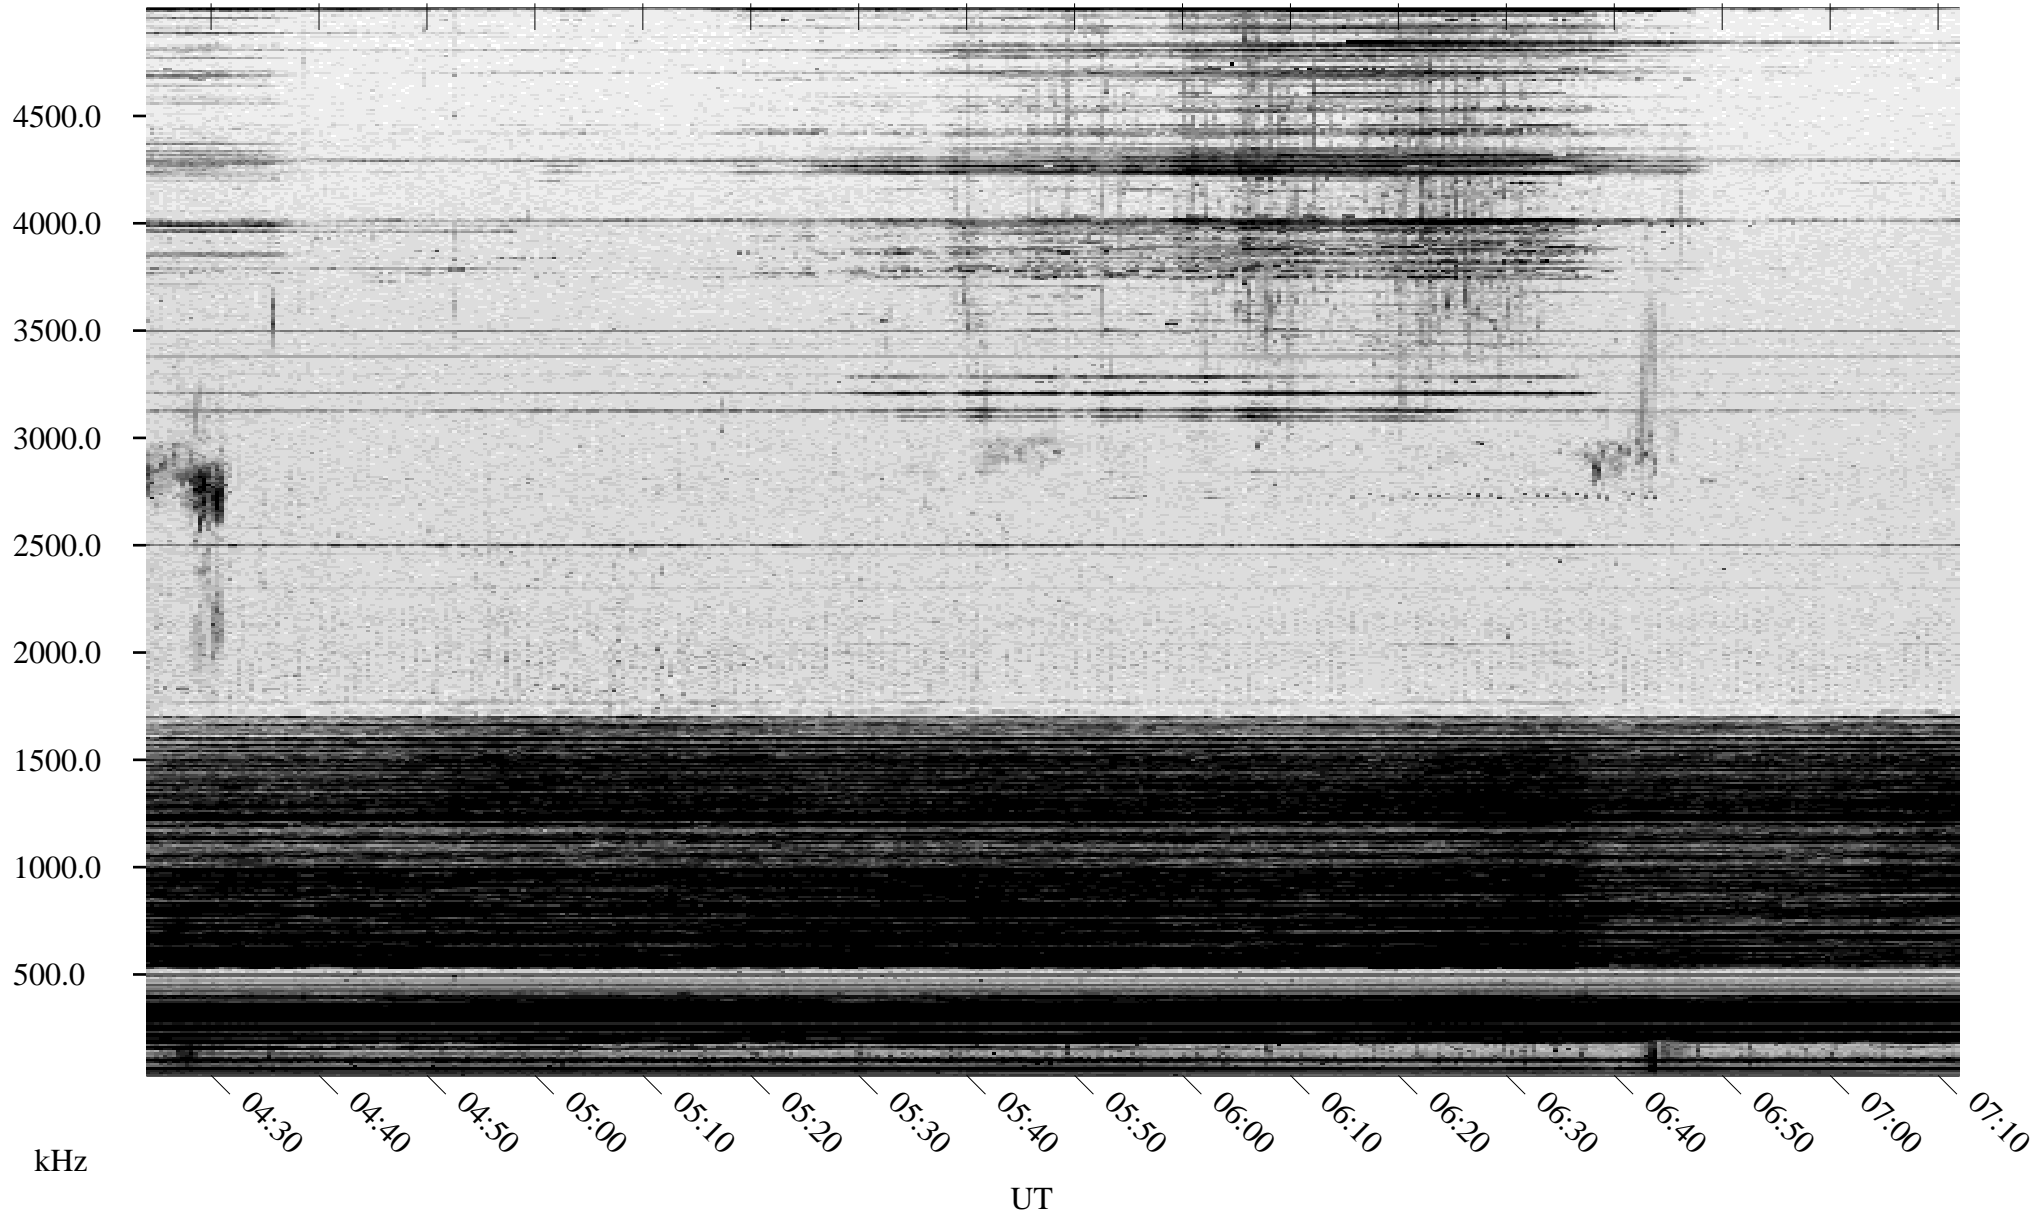

03/21/2004 Churchill, Manitoba

Linear Scale Black = 161 White = 15

ch040811.r00m max_12

Page 1

03/21/2004 Churchill, Manitoba

Linear Scale Black = 161 White = 15

ch040811.r00m max_12

Page 2

03/22/2004 Churchill, Manitoba

Linear Scale Black = 161 White = 15

ch040811.r00m max_12

Page 3

03/22/2004 Churchill, Manitoba

Linear Scale Black = 161 White = 15

ch040811.r00m max_12

Page 4

03/22/2004 Churchill, Manitoba

Linear Scale Black = 161 White = 15

ch040811.r00m max_12

Page 5

03/22/2004 Churchill, Manitoba

Linear Scale Black = 161 White = 15

ch040811.r00m max_12

Page 6

03/22/2004 Churchill, Manitoba

Linear Scale Black = 161 White = 15

ch040811.r00m max_12

Page 7

03/22/2004 Churchill, Manitoba

Linear Scale Black = 161 White = 15

ch040811.r00m max_12