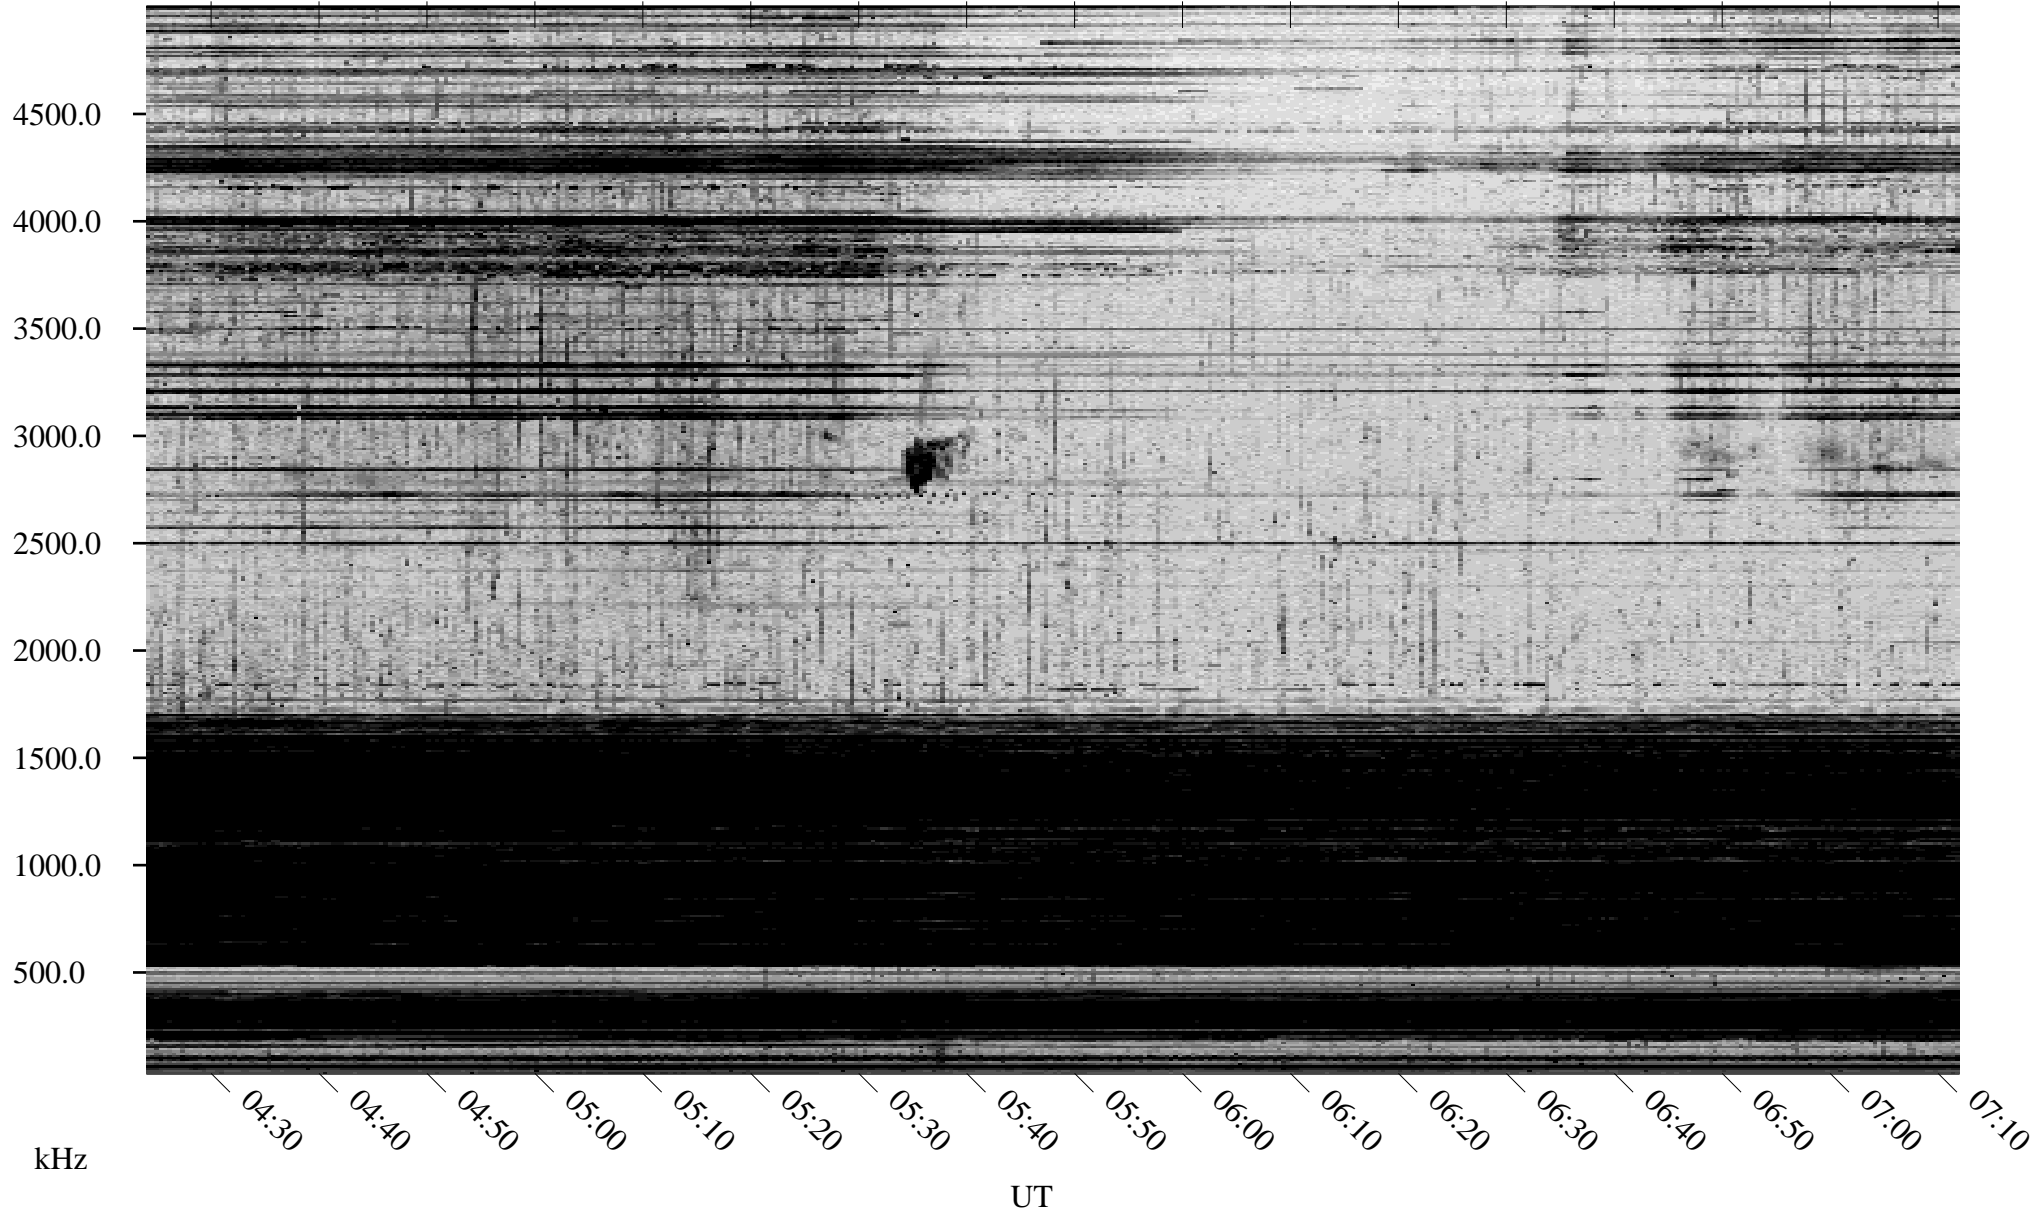

# 03/22/2004 Churchill, Manitoba

Linear Scale    Black = 161    White = 15

ch04082l.r00m max\_12

Page 1

# 03/22/2004 Churchill, Manitoba

Linear Scale    Black = 161    White = 15

ch04082l.r00m max\_12

Page 2

# 03/23/2004 Churchill, Manitoba

Linear Scale    Black = 161    White = 15

ch04082l.r00m max\_12

Page 3

# 03/23/2004 Churchill, Manitoba

Linear Scale    Black = 161    White = 15

ch04082l.r00m max\_12

Page 4