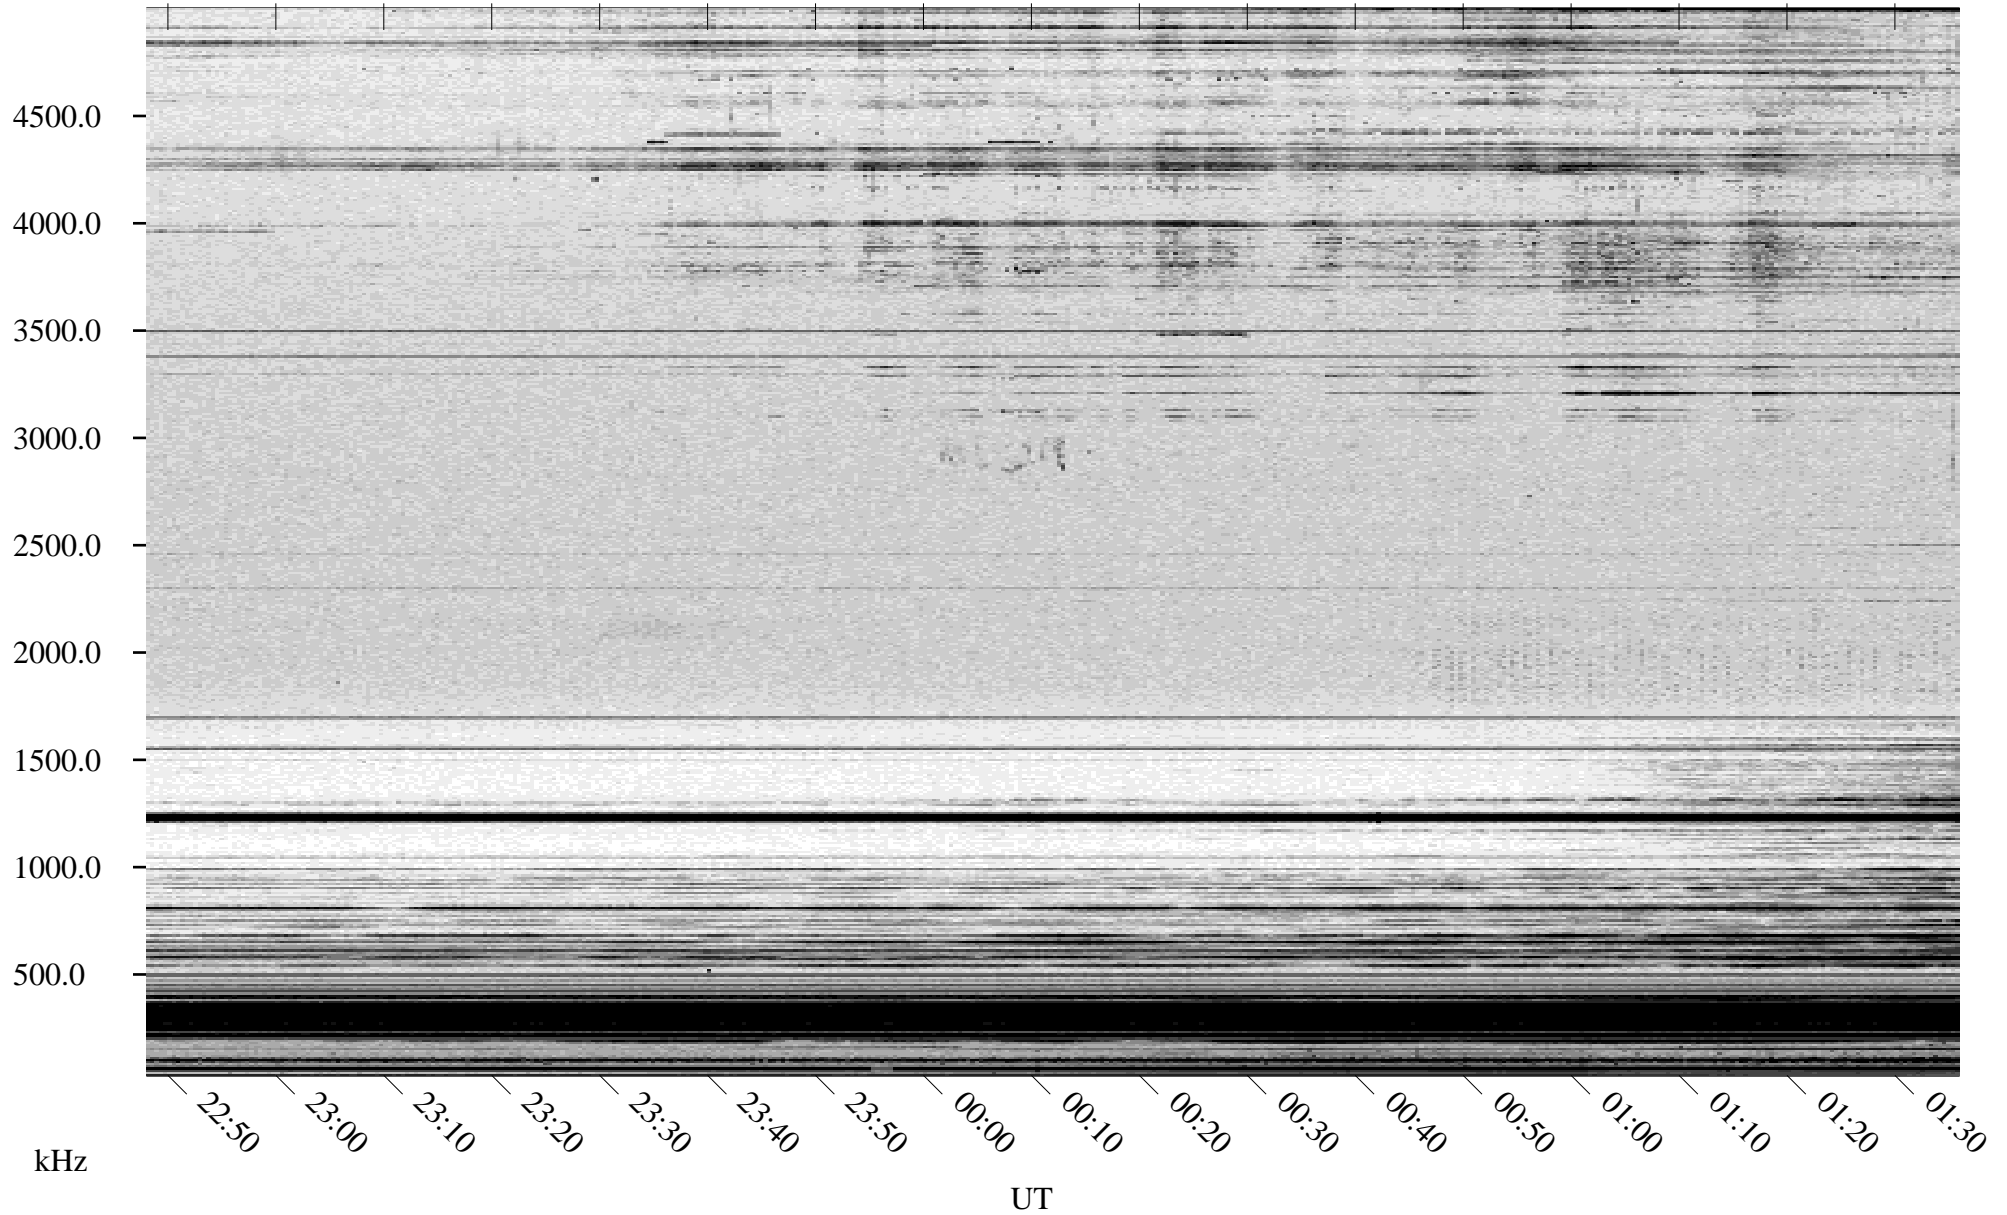

# 03/22/2004 Churchill, Manitoba

Linear Scale    Black = 161    White = 15

ch04082l.r00m max\_12

Page 1

# 03/22/2004 Churchill, Manitoba

Linear Scale    Black = 161    White = 15

ch04082l.r00m max\_12

Page 2

# 03/23/2004 Churchill, Manitoba

Linear Scale    Black = 161    White = 15

ch04082l.r00m max\_12

Page 3

# 03/23/2004 Churchill, Manitoba

Linear Scale    Black = 161    White = 15

ch04082l.r00m max\_12

Page 4