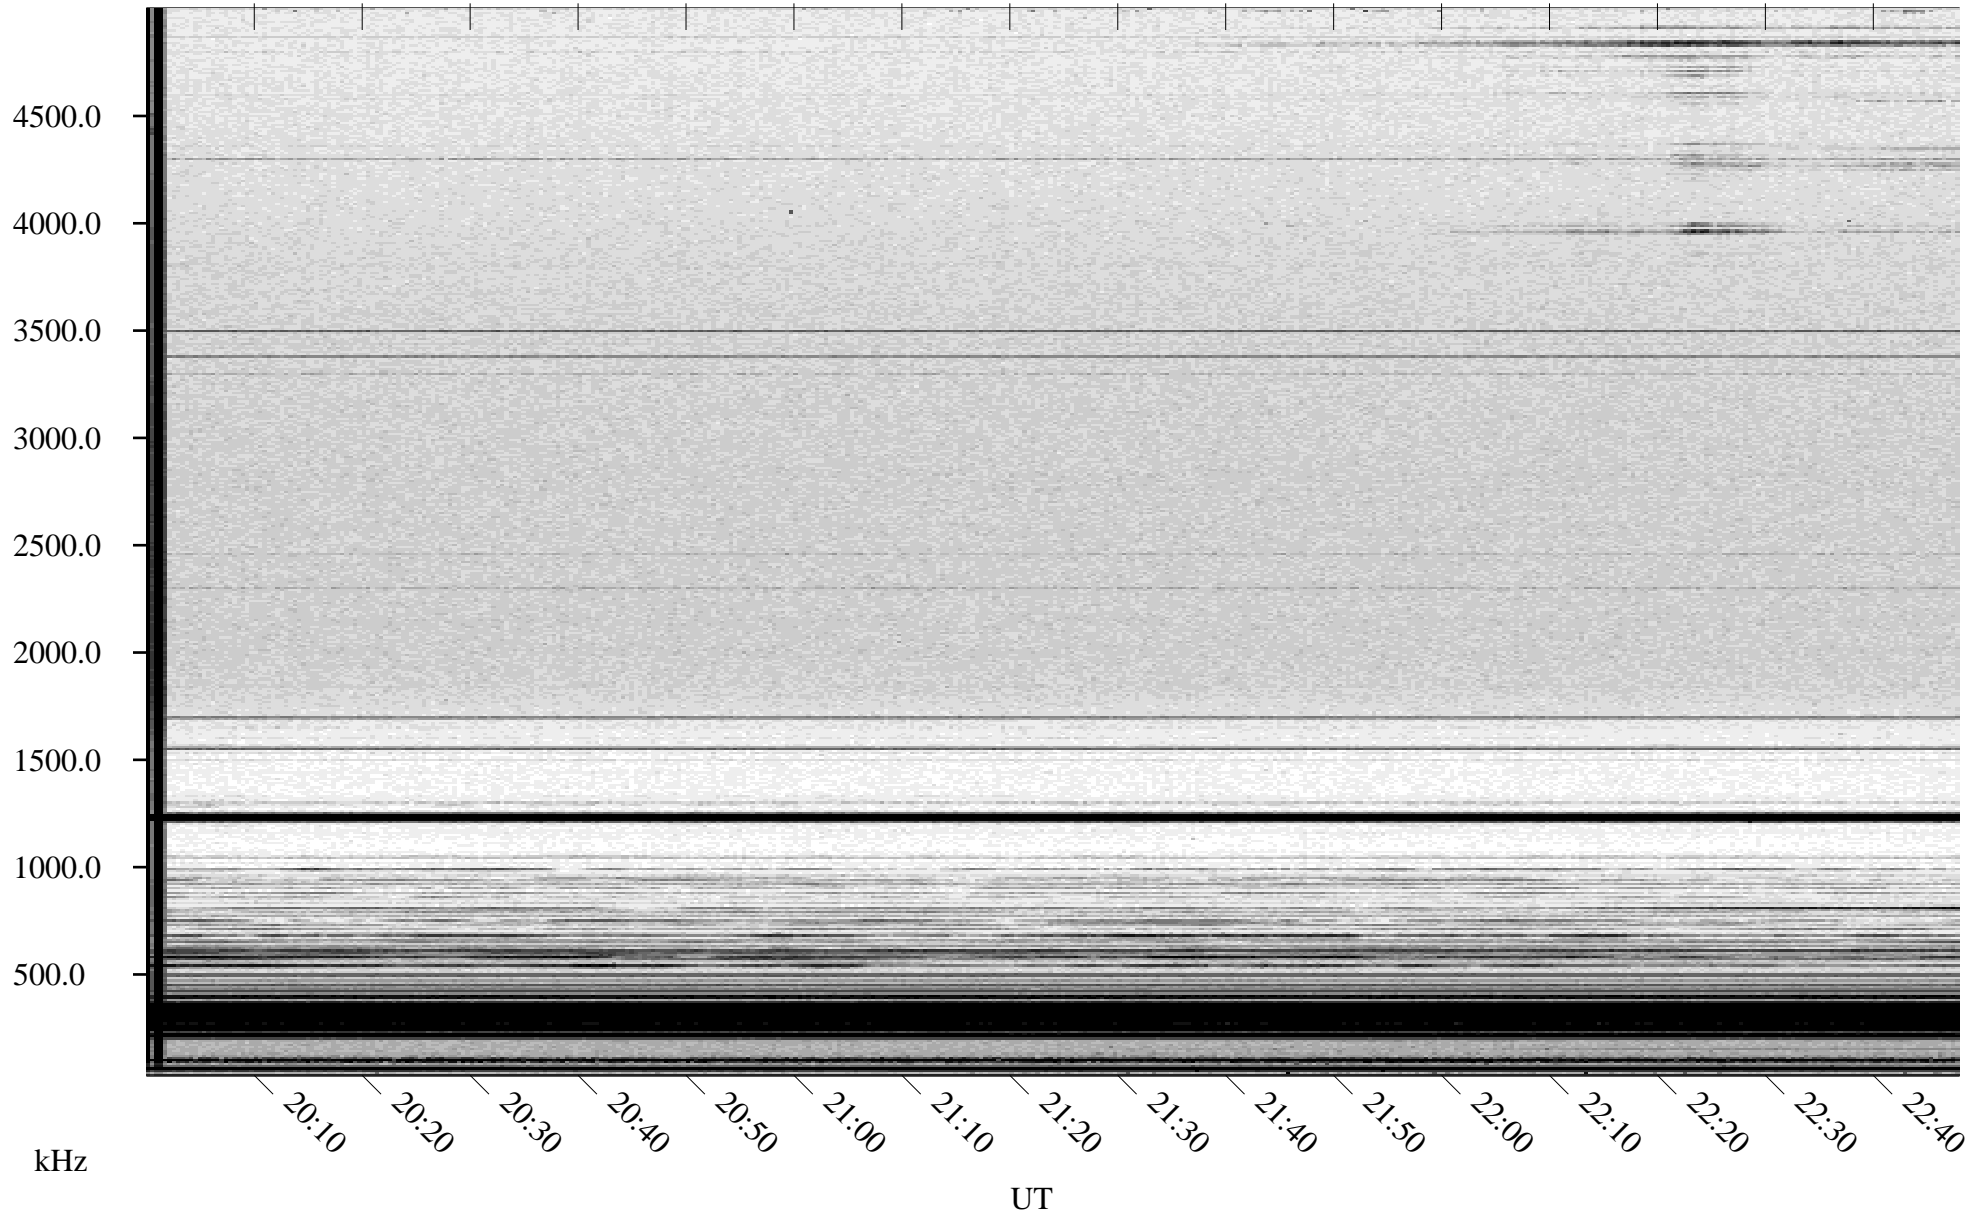

# 03/22/2004 Churchill, Manitoba

Linear Scale    Black = 161    White = 15

ch04082l.r00m max\_12

Page 1

# 03/22/2004 Churchill, Manitoba

Linear Scale    Black = 161    White = 15

ch04082l.r00m max\_12

Page 2

# 03/23/2004 Churchill, Manitoba

Linear Scale    Black = 161    White = 15

ch04082l.r00m max\_12

Page 3

# 03/23/2004 Churchill, Manitoba

Linear Scale    Black = 161    White = 15

ch04082l.r00m max\_12

Page 4