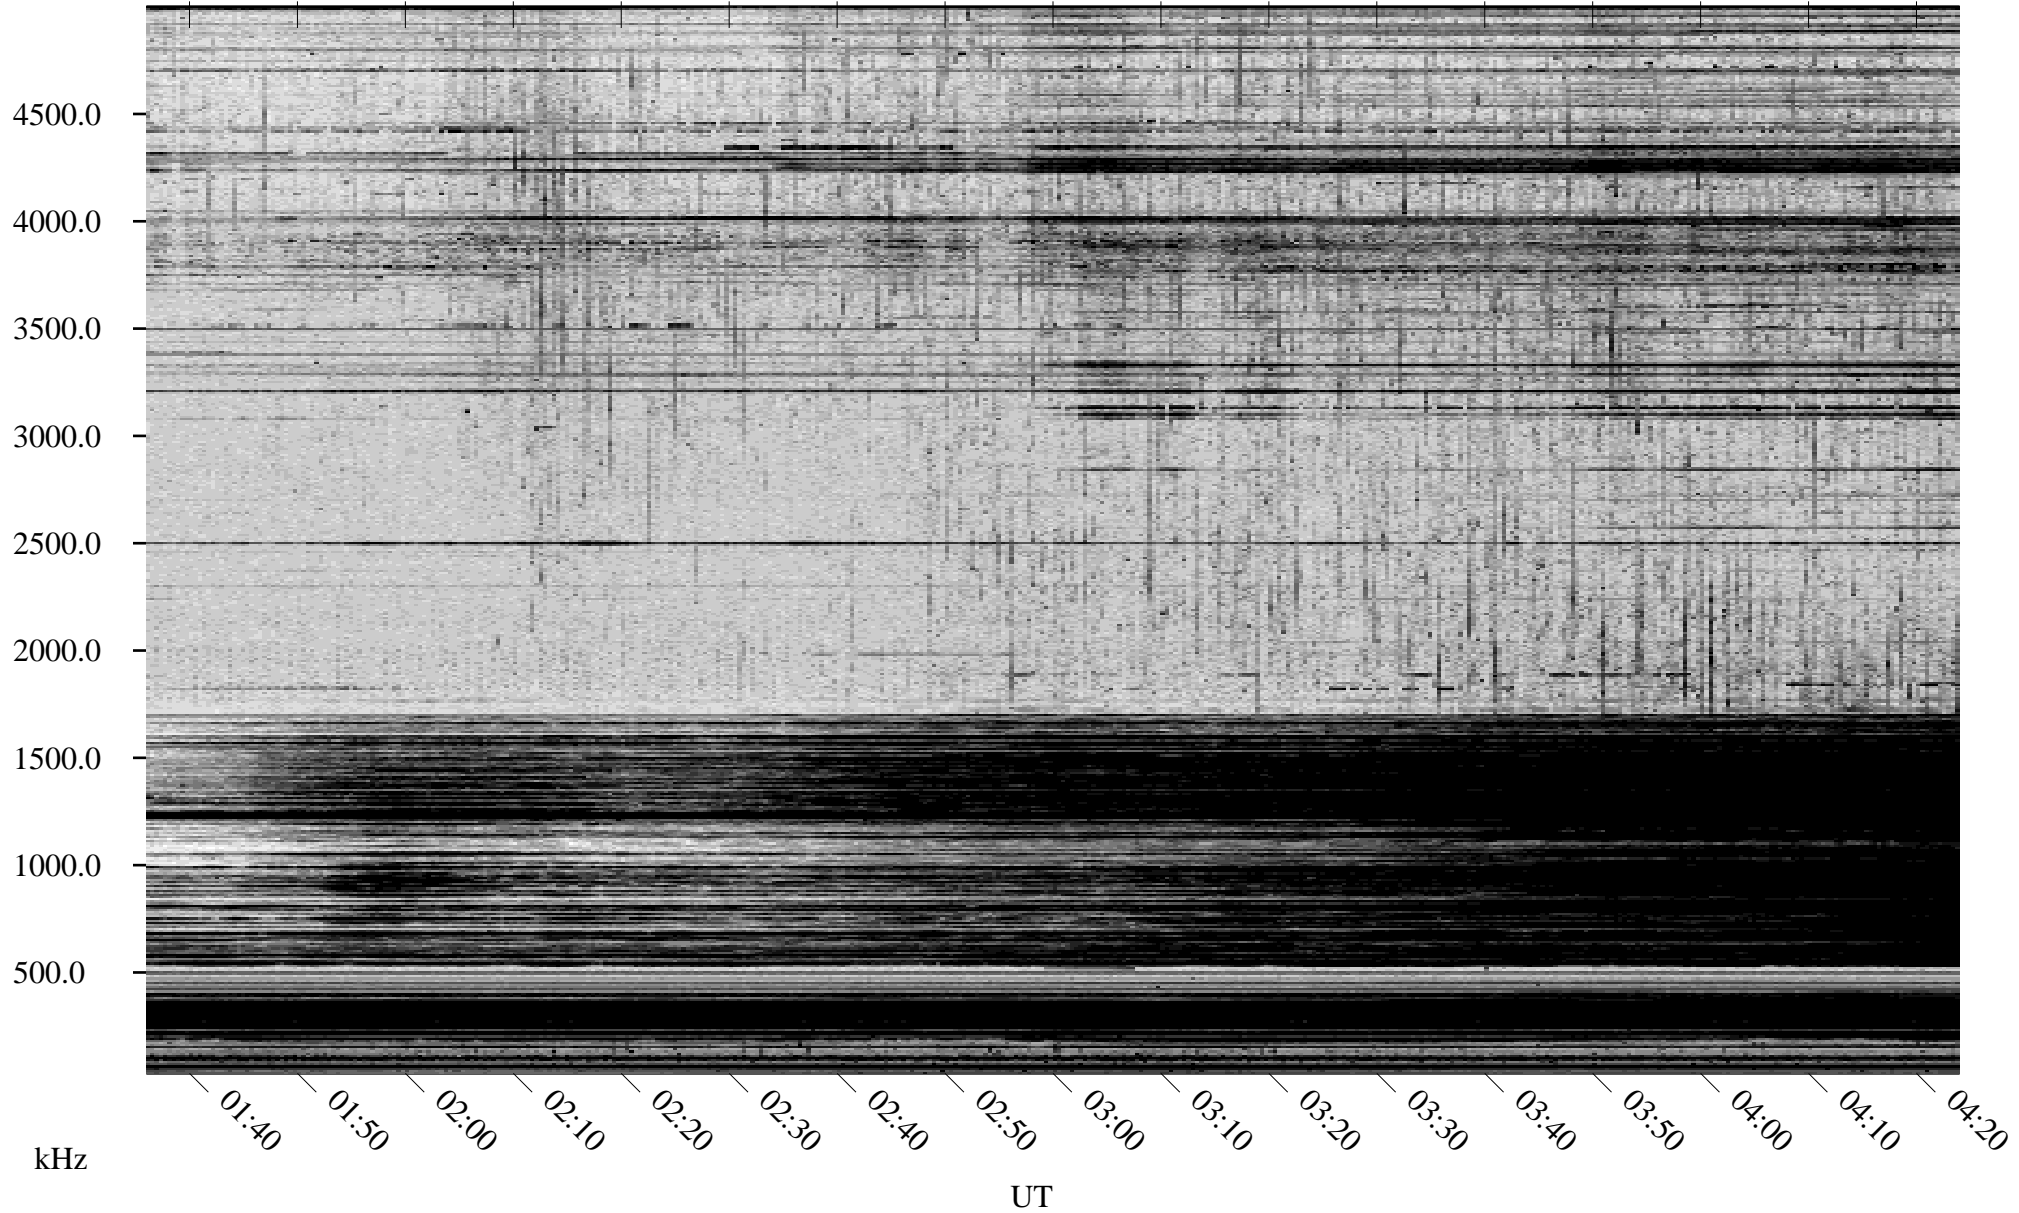

# 03/22/2004 Churchill, Manitoba

Linear Scale    Black = 161    White = 15

ch04082l.r00m max\_12

Page 1

# 03/22/2004 Churchill, Manitoba

Linear Scale    Black = 161    White = 15

ch04082l.r00m max\_12

Page 2

# 03/23/2004 Churchill, Manitoba

Linear Scale    Black = 161    White = 15

ch04082l.r00m max\_12

Page 3

# 03/23/2004 Churchill, Manitoba

Linear Scale    Black = 161    White = 15

ch04082l.r00m max\_12

Page 4