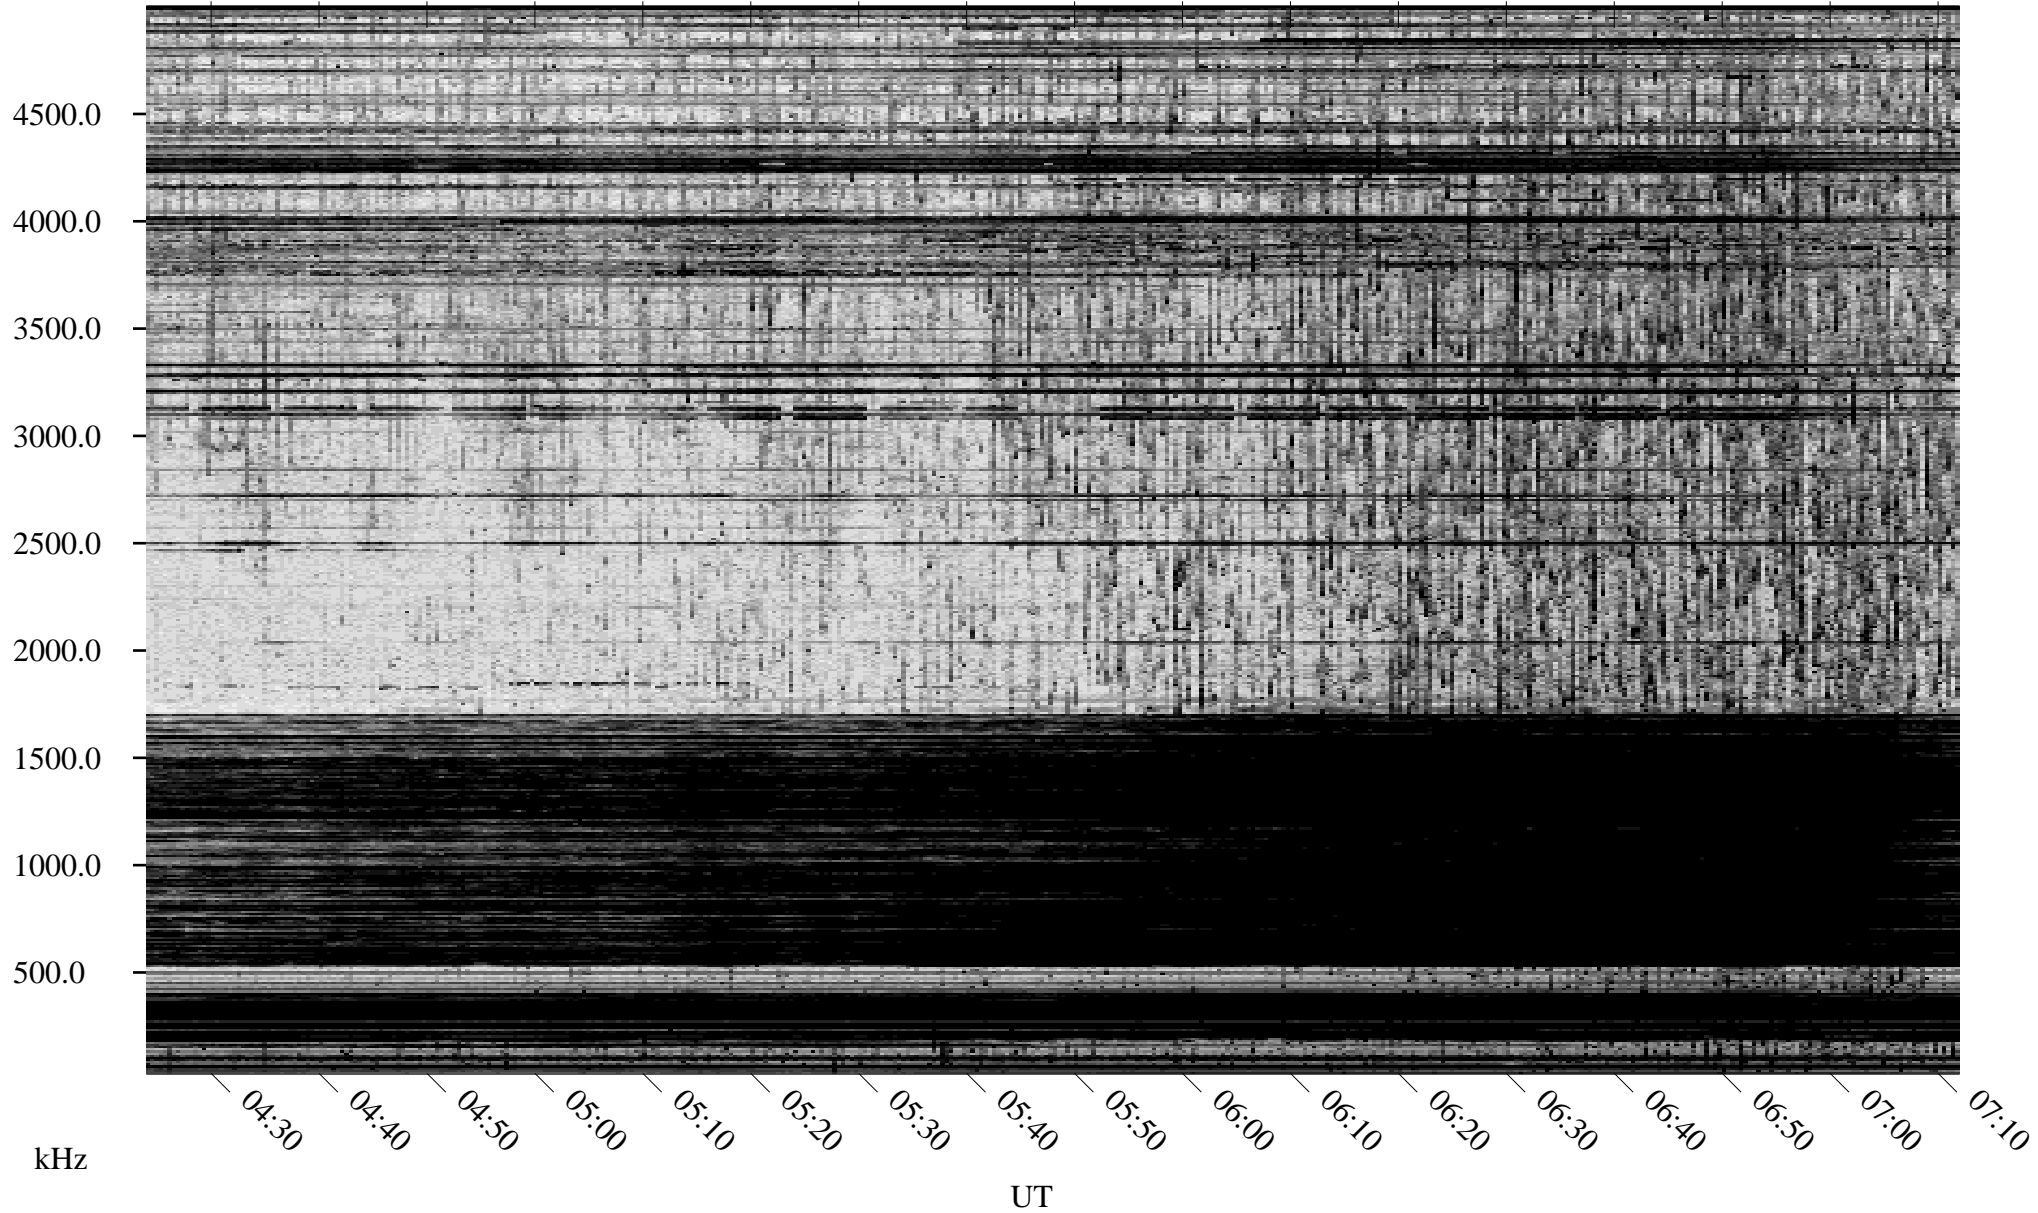

# 03/23/2004 Churchill, Manitoba

Linear Scale    Black = 161    White = 15

ch04083l.r00m max\_12

Page 1

# 03/23/2004 Churchill, Manitoba

Linear Scale    Black = 161    White = 15

ch04083l.r00m max\_12

Page 2

# 03/24/2004 Churchill, Manitoba

Linear Scale    Black = 161    White = 15

ch04083l.r00m max\_12

Page 3

# 03/24/2004 Churchill, Manitoba

Linear Scale    Black = 161    White = 15

ch04083l.r00m max\_12

Page 4