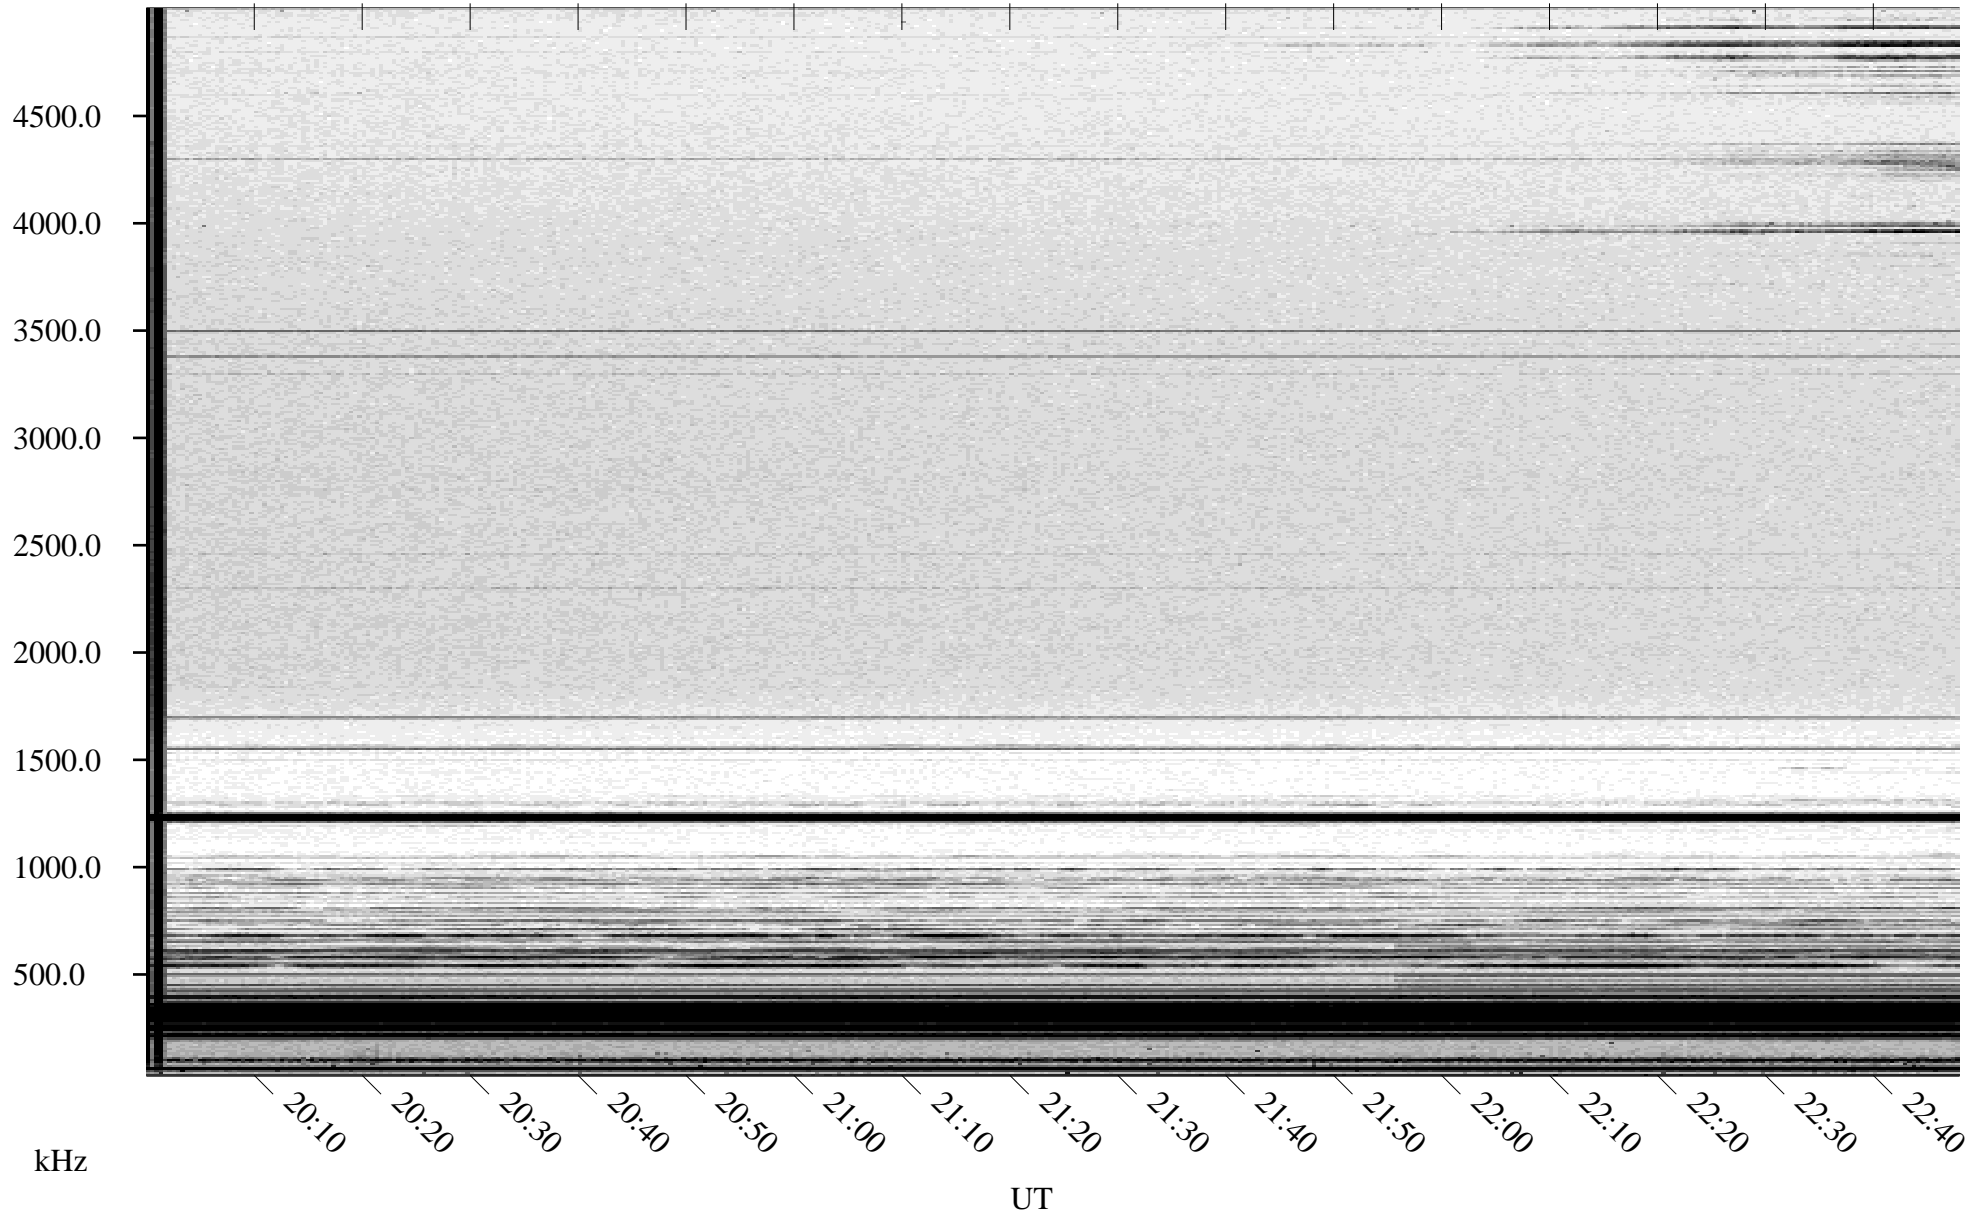

# 03/23/2004 Churchill, Manitoba

Linear Scale    Black = 161    White = 15

ch04083l.r00m max\_12

Page 1

# 03/23/2004 Churchill, Manitoba

Linear Scale    Black = 161    White = 15

ch04083l.r00m max\_12

Page 2

# 03/24/2004 Churchill, Manitoba

Linear Scale    Black = 161    White = 15

ch04083l.r00m max\_12

Page 3

# 03/24/2004 Churchill, Manitoba

Linear Scale    Black = 161    White = 15

ch04083l.r00m max\_12

Page 4