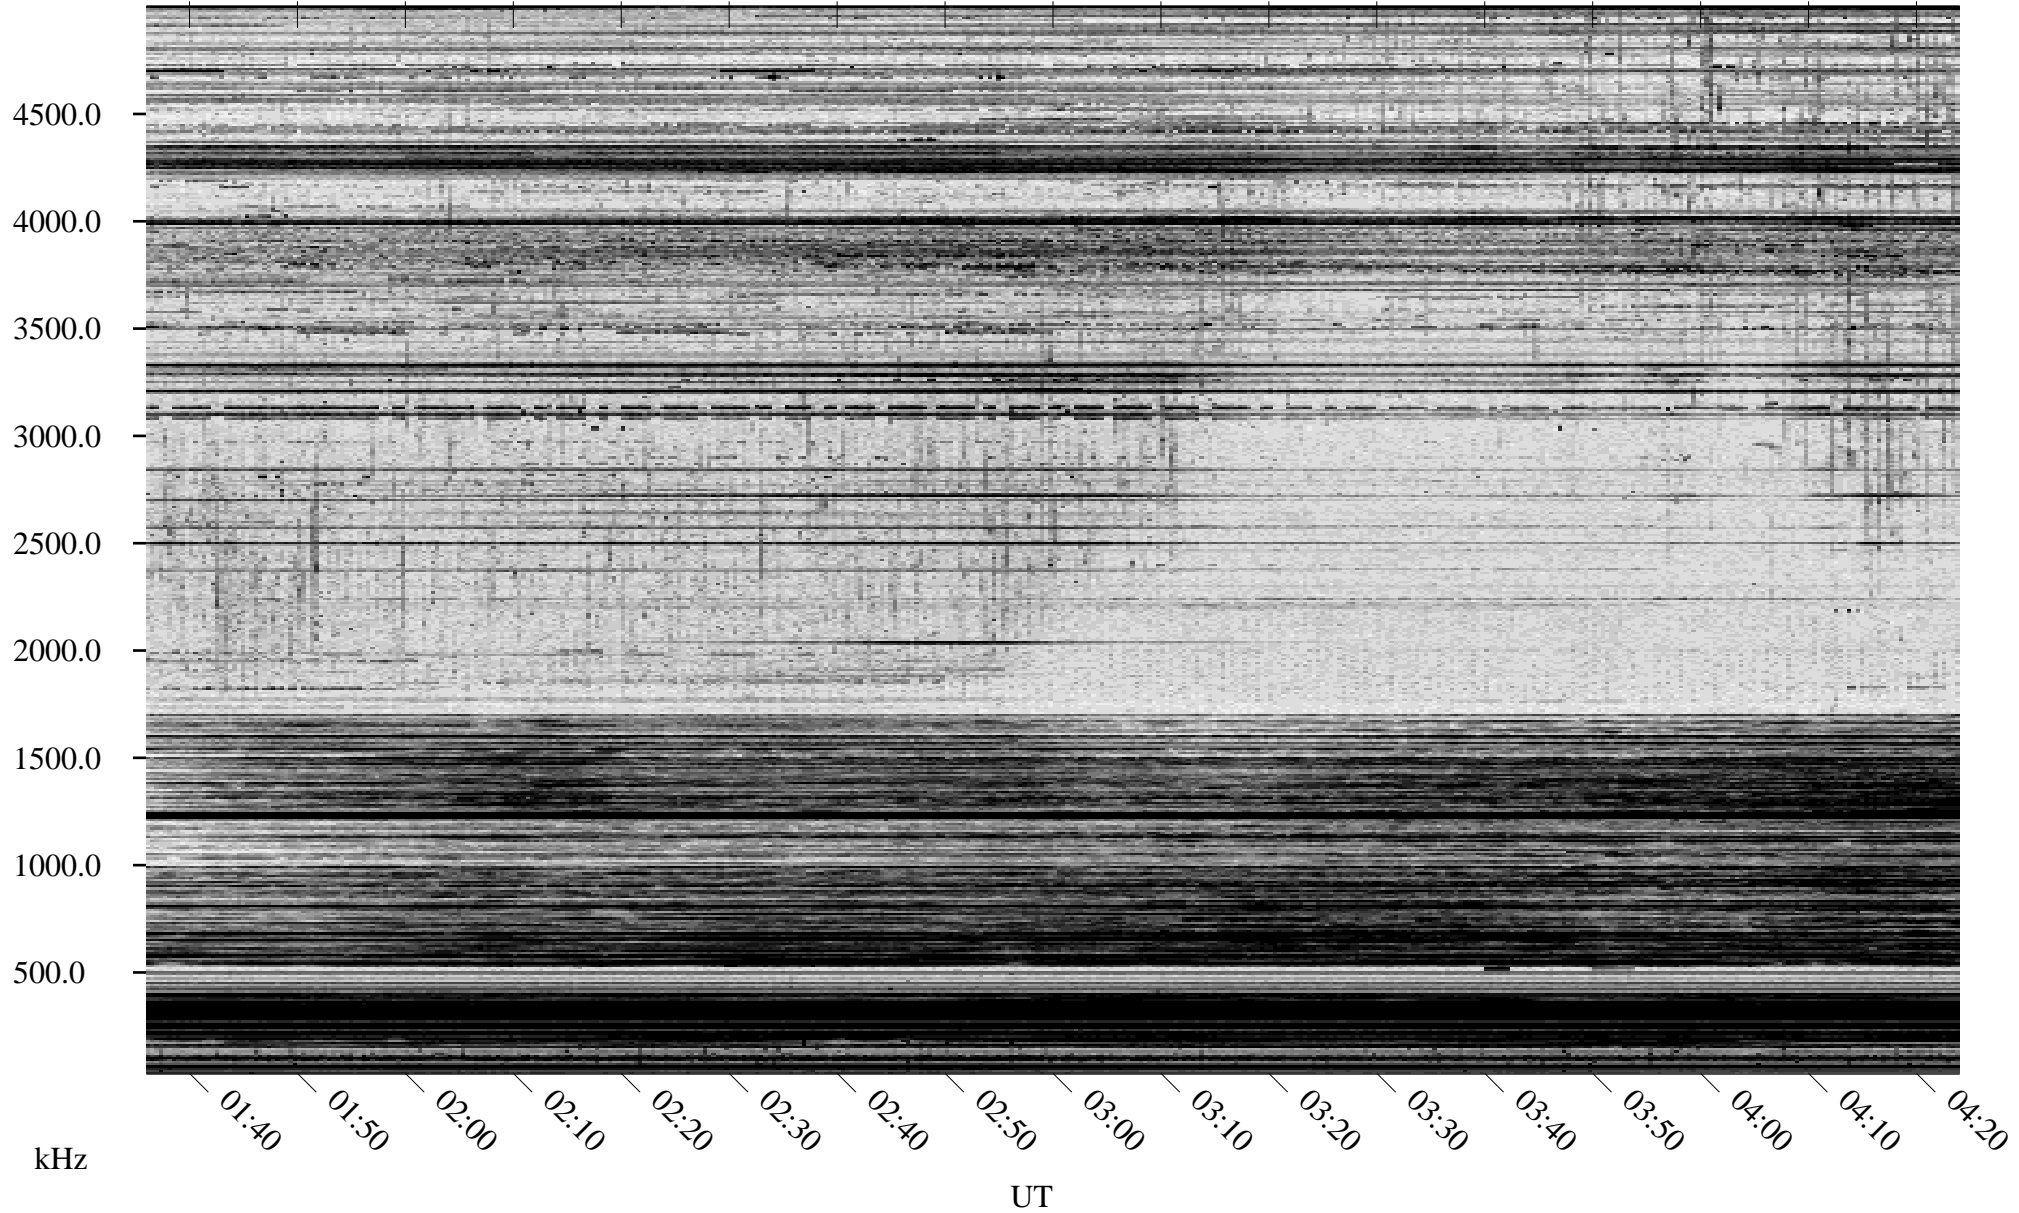

# 03/23/2004 Churchill, Manitoba

Linear Scale    Black = 161    White = 15

ch04083l.r00m max\_12

Page 1

# 03/23/2004 Churchill, Manitoba

Linear Scale    Black = 161    White = 15

ch04083l.r00m max\_12

Page 2

# 03/24/2004 Churchill, Manitoba

Linear Scale    Black = 161    White = 15

ch04083l.r00m max\_12

Page 3

# 03/24/2004 Churchill, Manitoba

Linear Scale    Black = 161    White = 15

ch04083l.r00m max\_12

Page 4