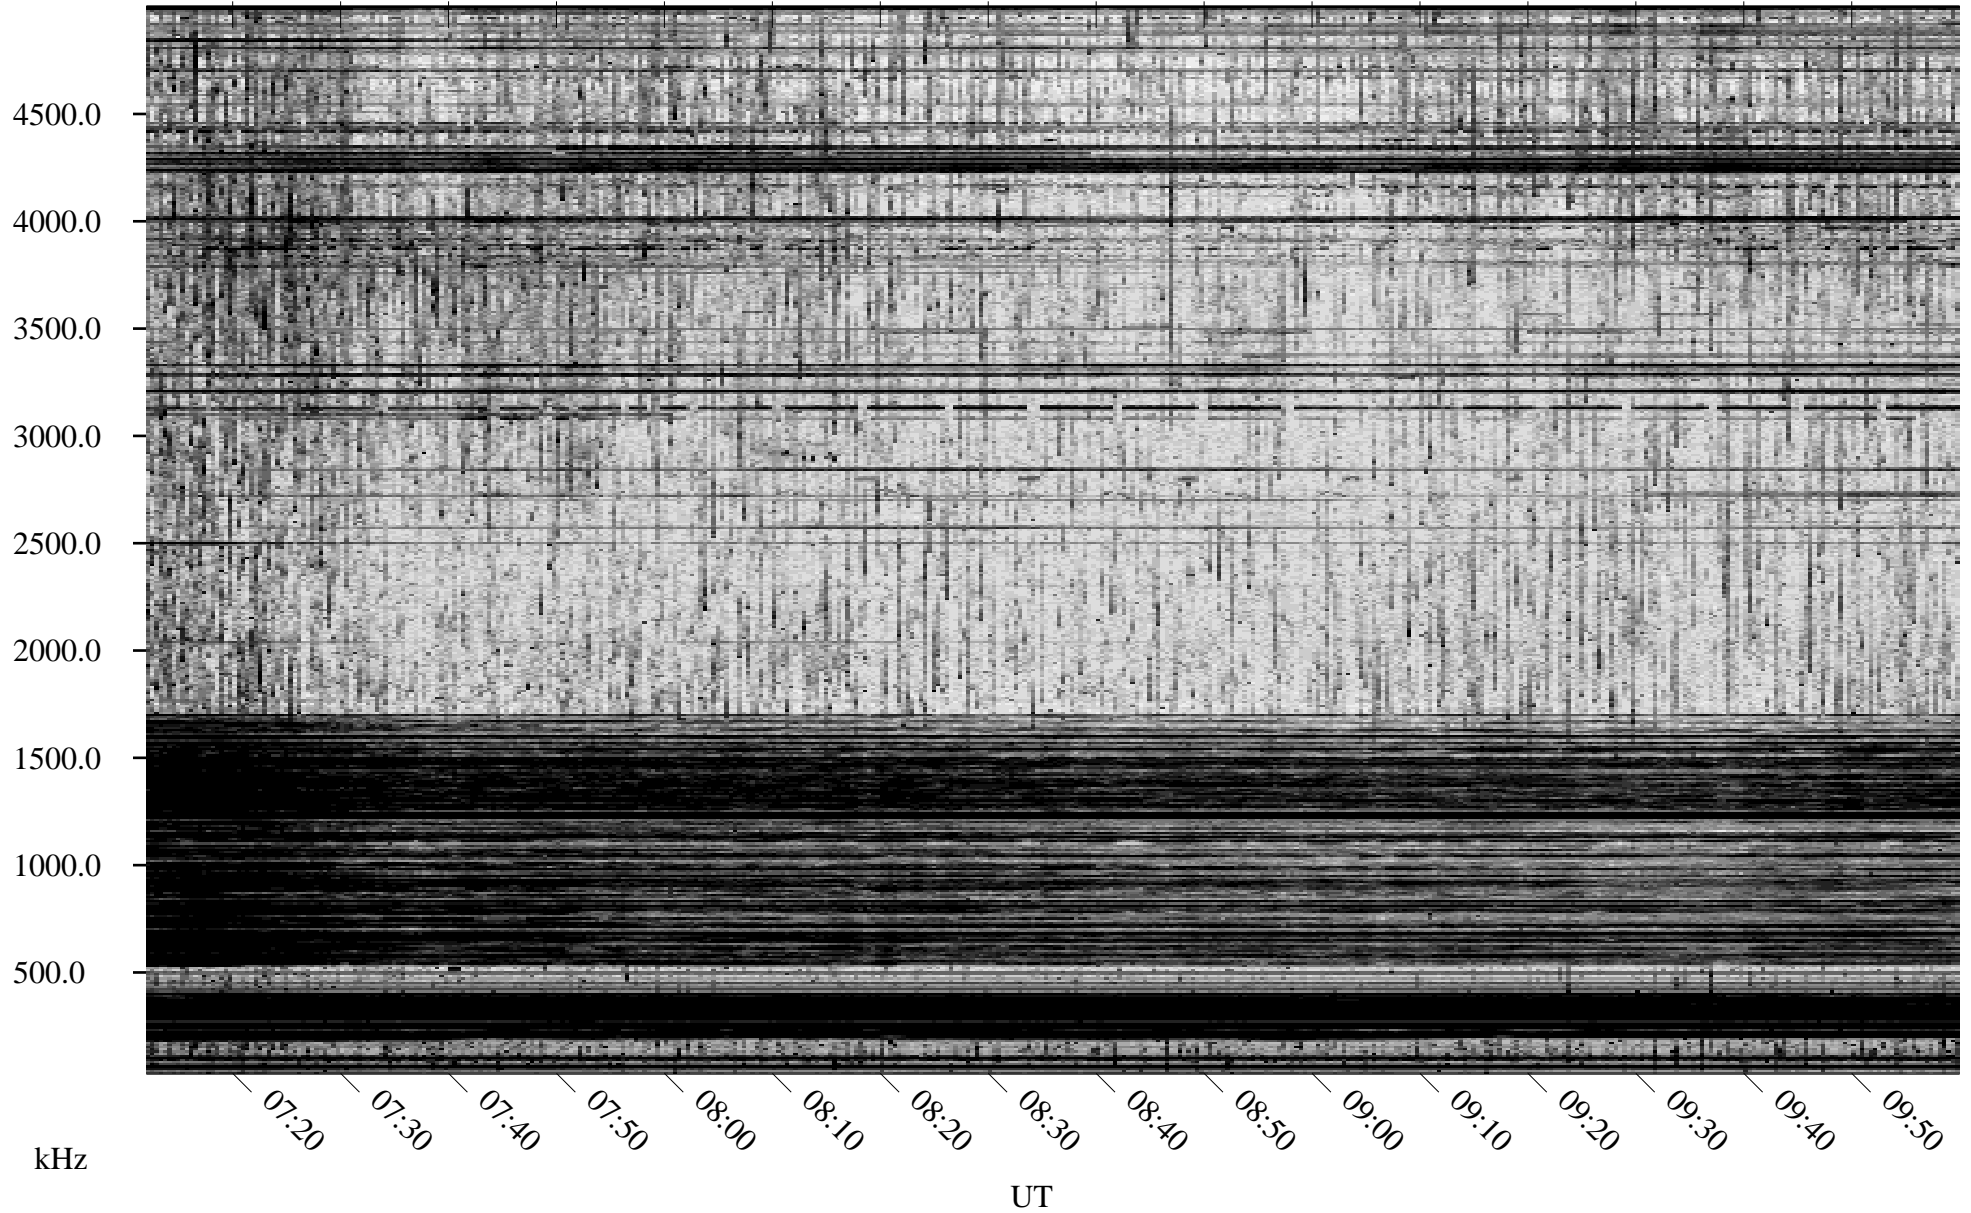

# 03/23/2004 Churchill, Manitoba

Linear Scale    Black = 161    White = 15

ch04083l.r00m max\_12

Page 1

# 03/24/2004 Churchill, Manitoba

Linear Scale    Black = 161    White = 15

ch04083l.r00m max\_12

Page 4

# 03/24/2004 Churchill, Manitoba

Linear Scale    Black = 161    White = 15

ch040831.r00m max\_12

Page 5

# 03/24/2004 Churchill, Manitoba

Linear Scale    Black = 161    White = 15

ch04083l.r00m max\_12

Page 6