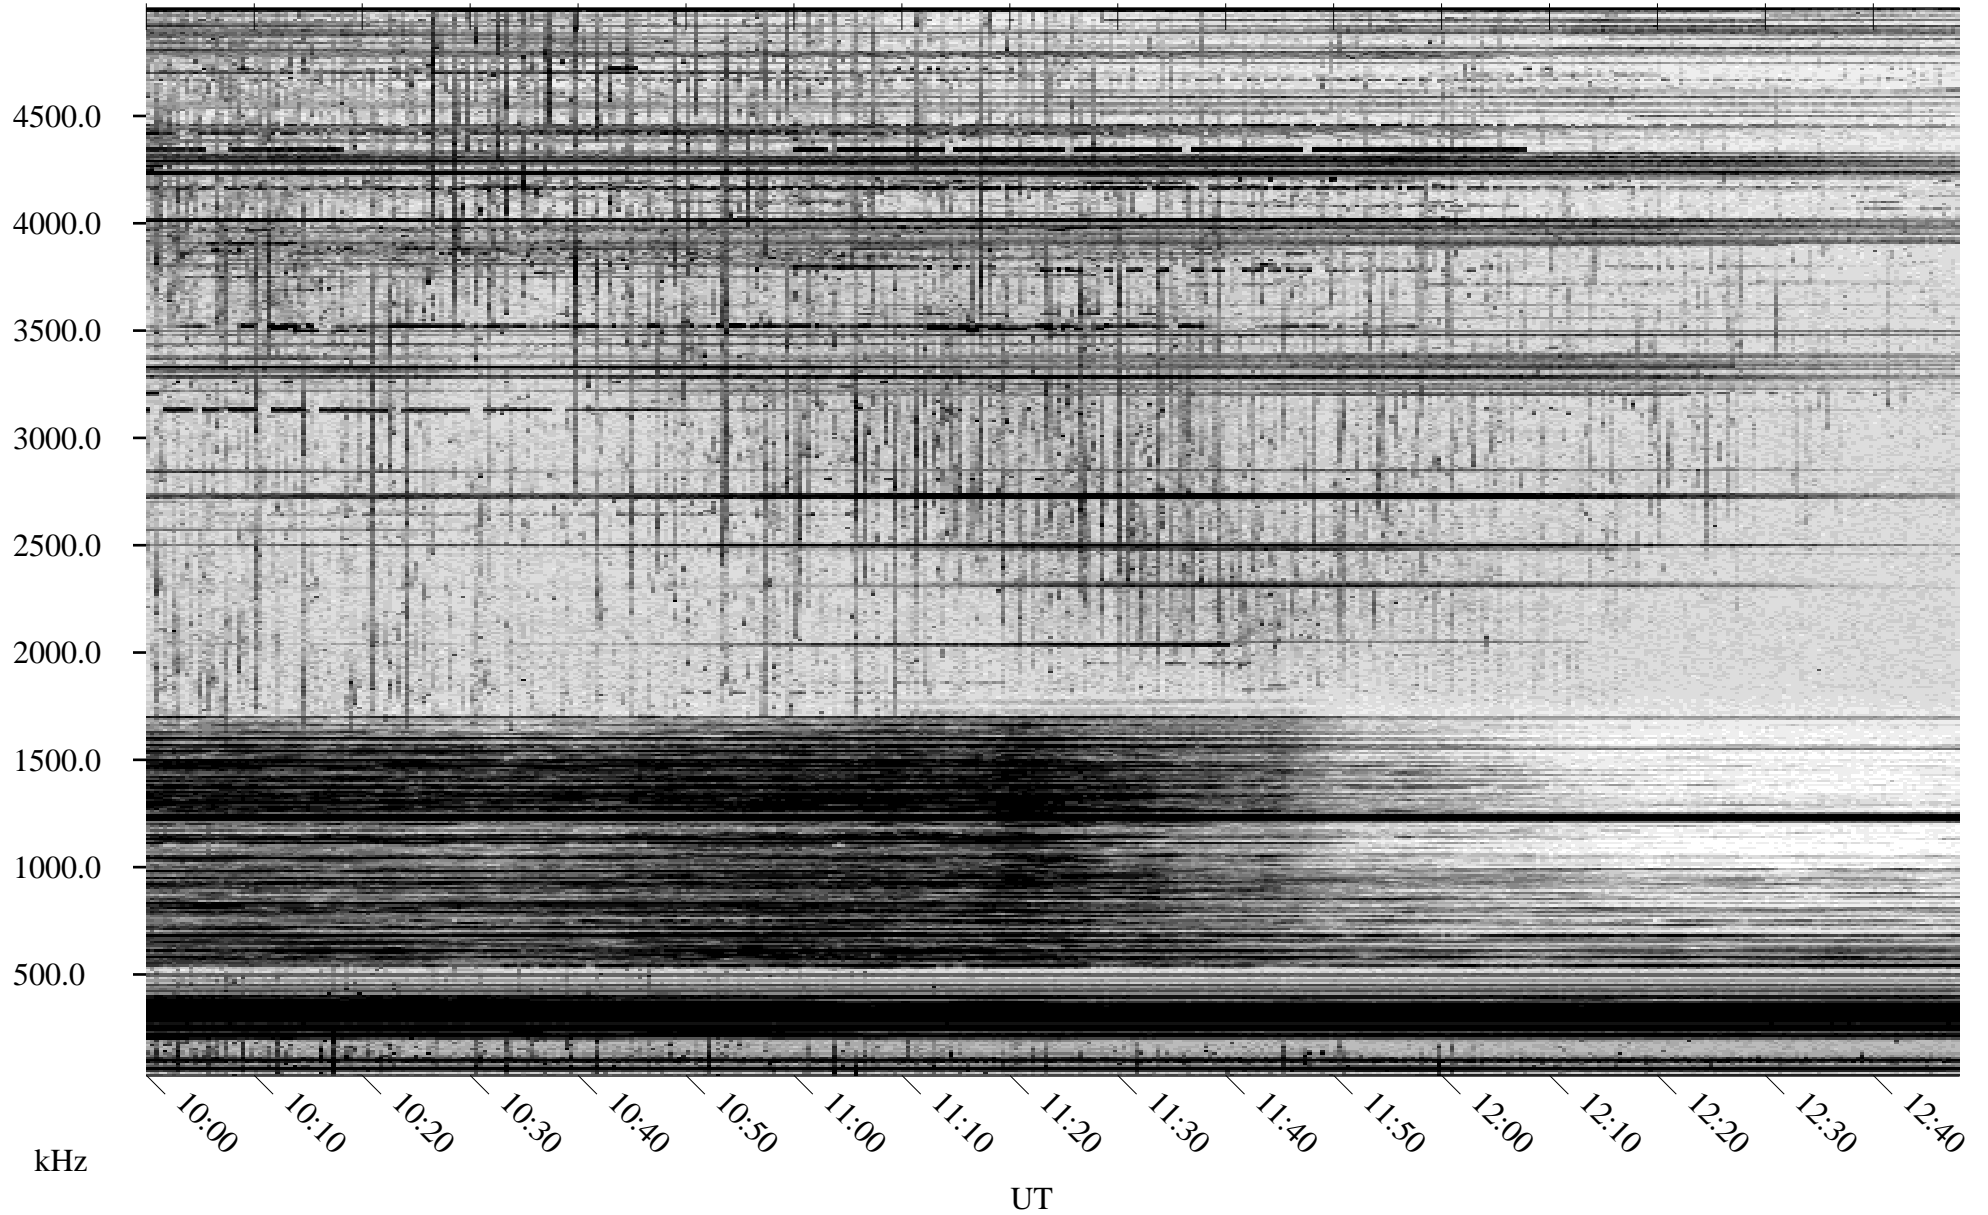

# 03/24/2004 Churchill, Manitoba

Linear Scale    Black = 161    White = 15

ch040831.r00m max\_12

Page 5

# 03/24/2004 Churchill, Manitoba

Linear Scale    Black = 161    White = 15

ch04083l.r00m max\_12

Page 6