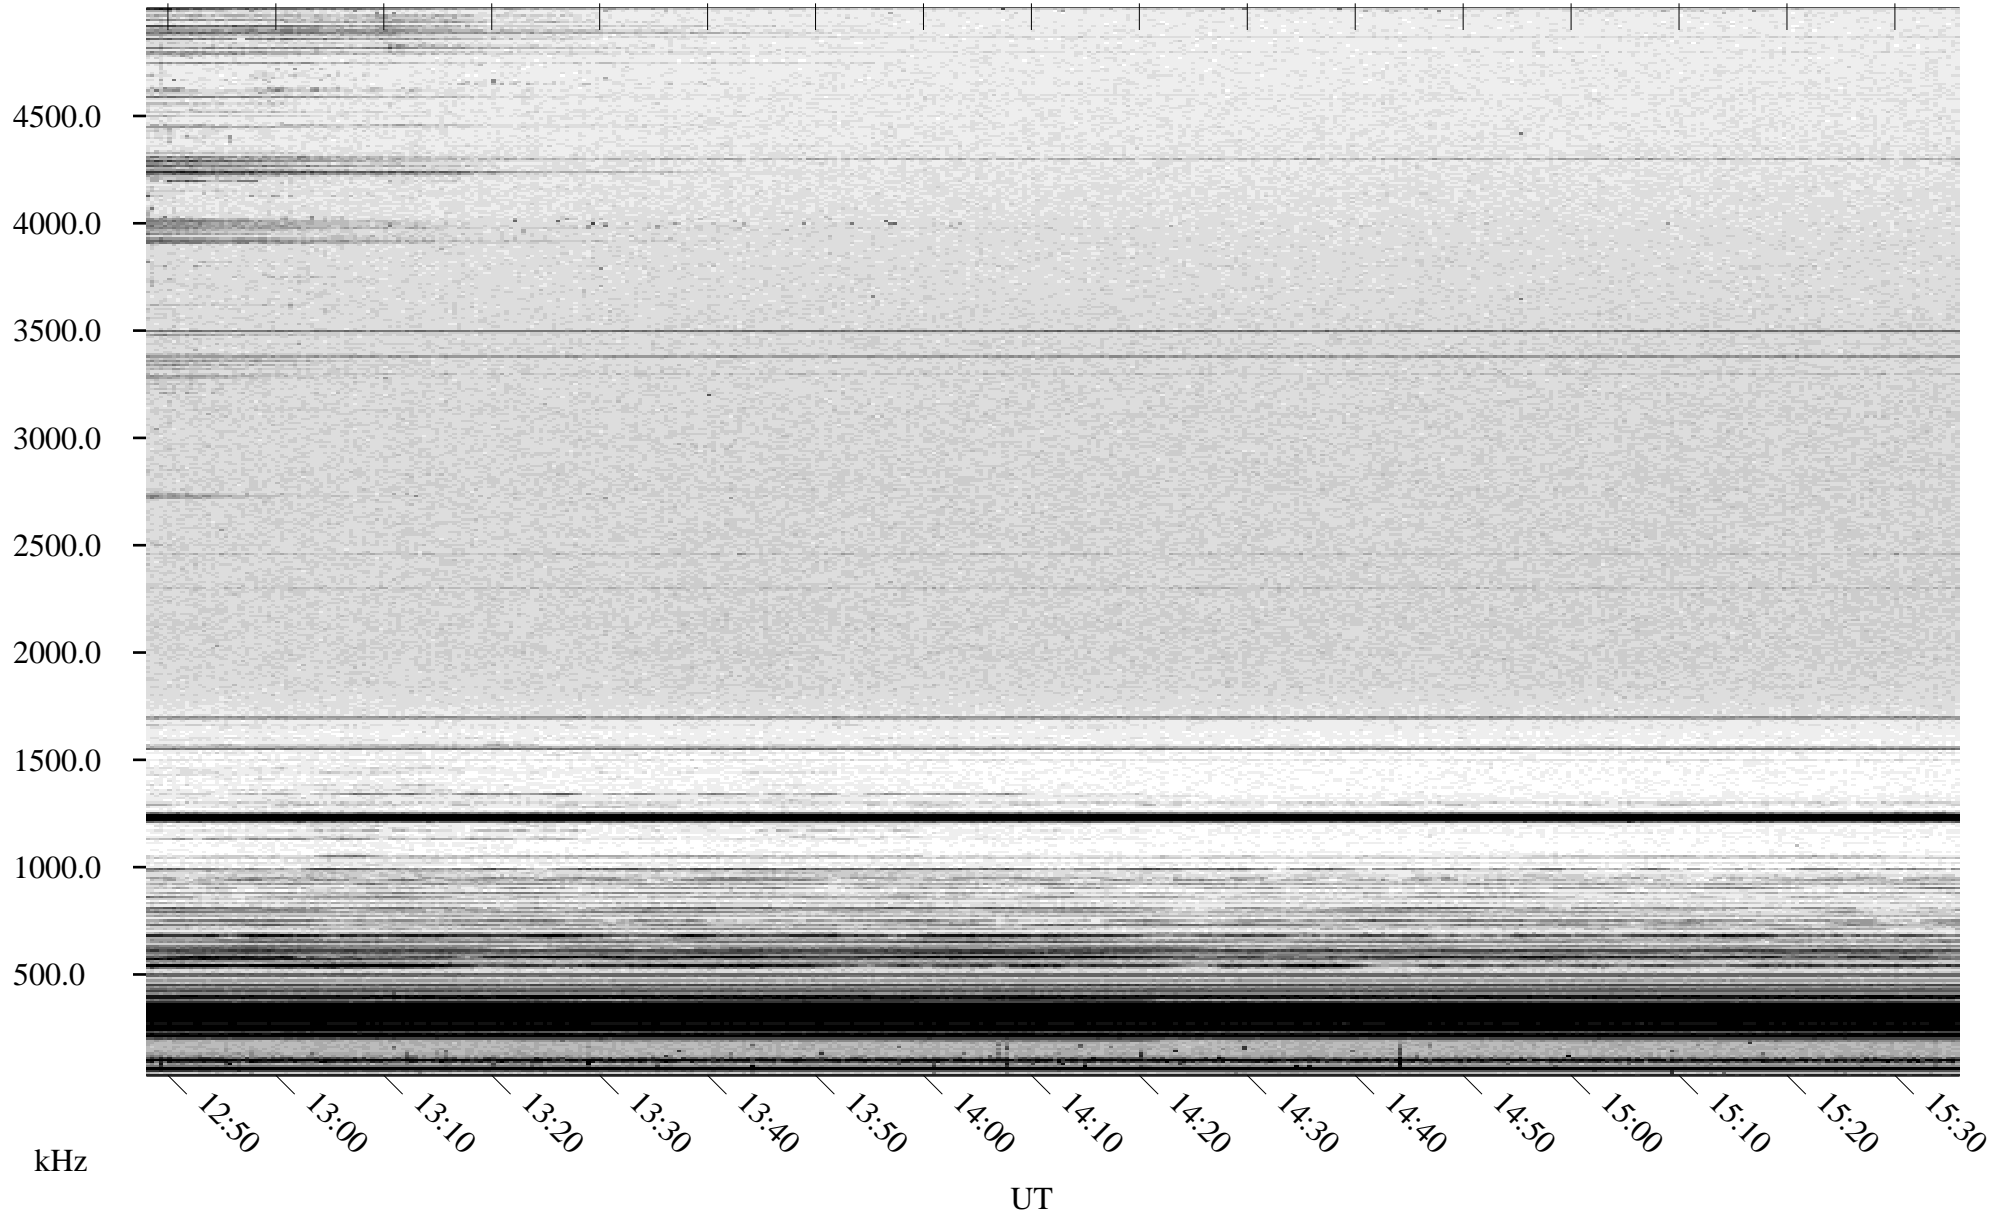

# 03/24/2004 Churchill, Manitoba

Linear Scale    Black = 161    White = 15

ch04083l.r00m max\_12

Page 6

# 03/24/2004 Churchill, Manitoba

Linear Scale    Black = 161    White = 15

ch04083l.r00m max\_12

Page 7

# 03/24/2004 Churchill, Manitoba

Linear Scale    Black = 161    White = 15

ch04083l.r00m max\_12