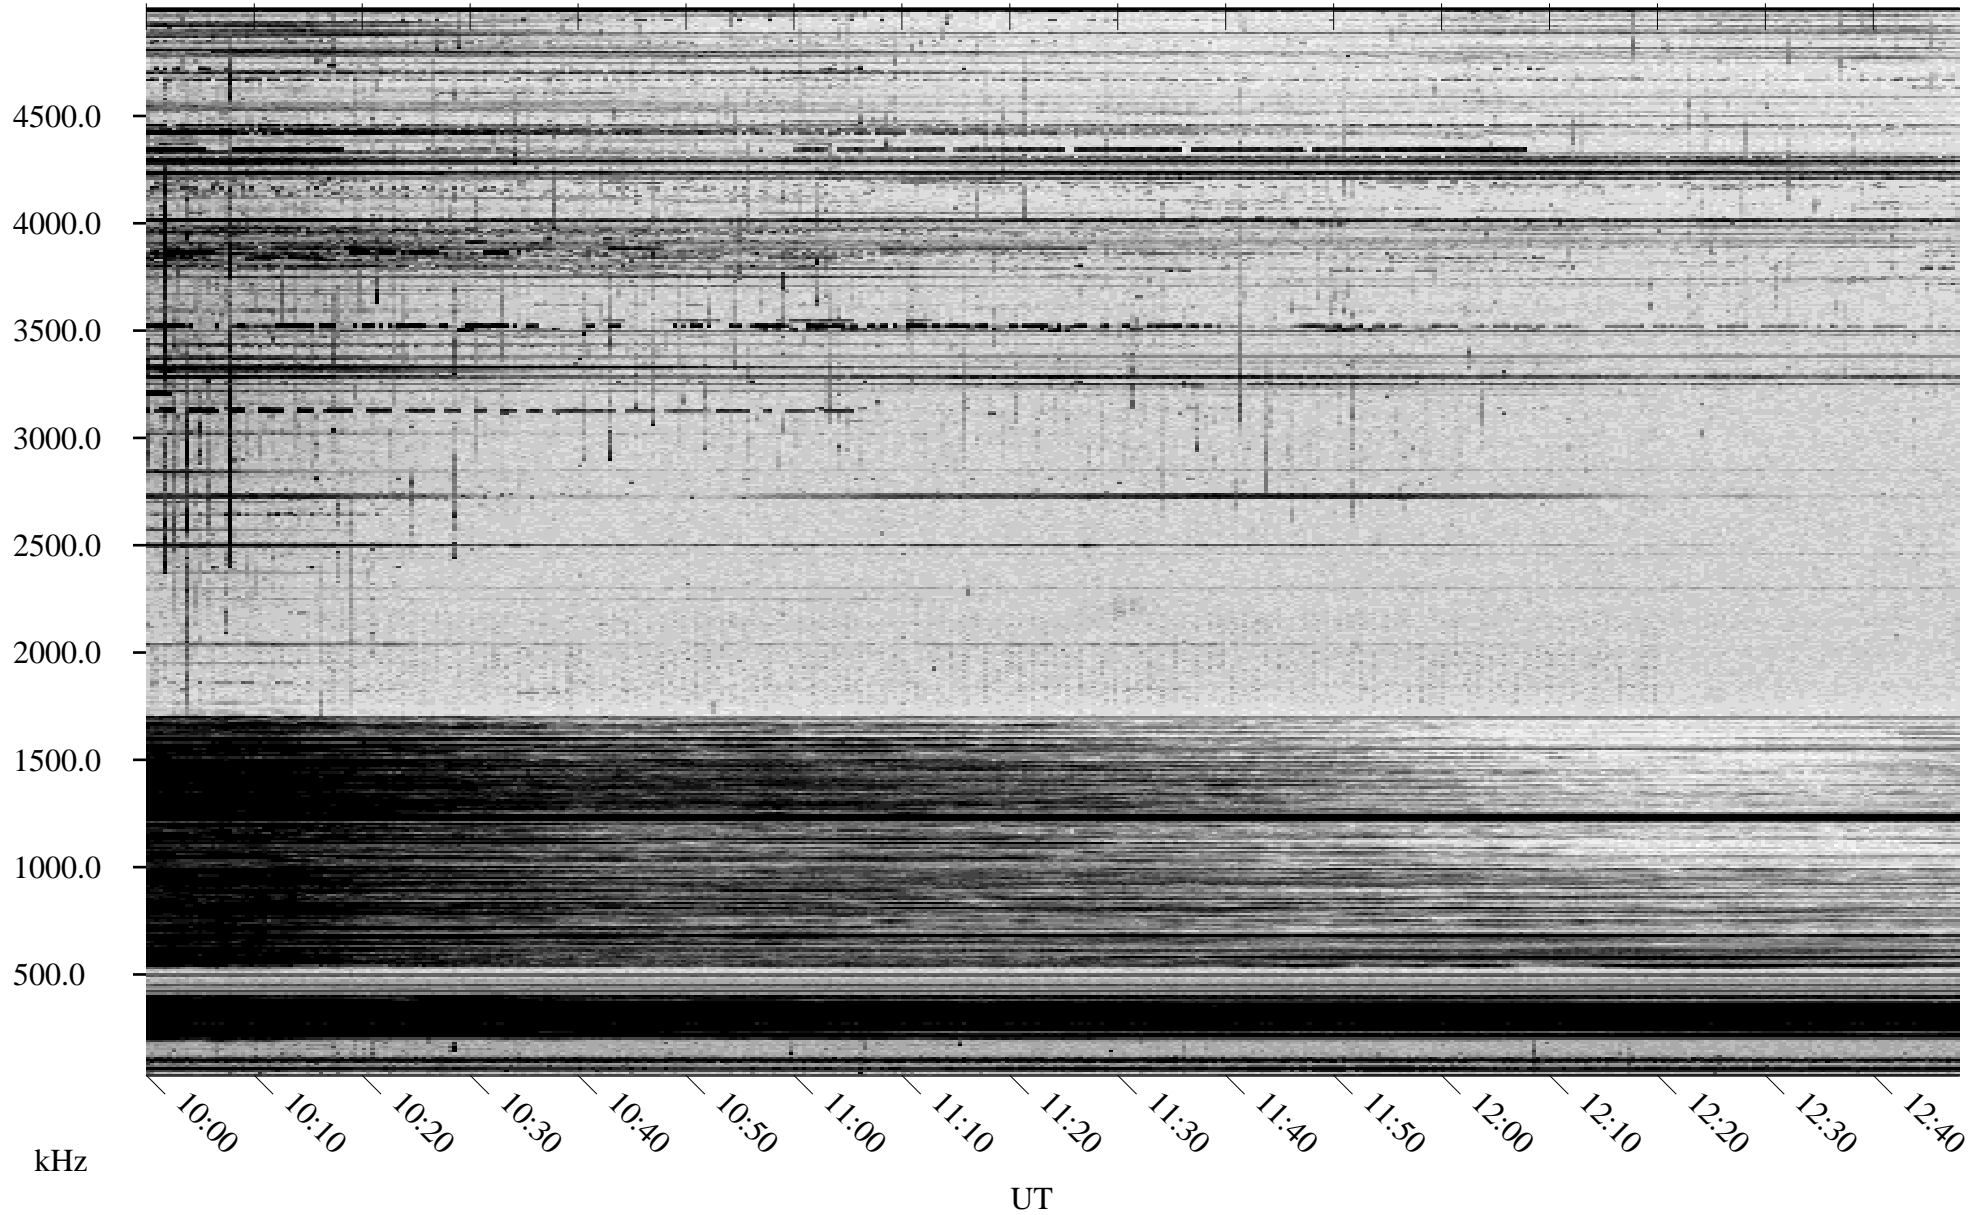

# 03/25/2004 Churchill, Manitoba

Linear Scale    Black = 161    White = 15

ch04084l.r00m max\_12

Page 5

# 03/25/2004 Churchill, Manitoba

Linear Scale    Black = 161    White = 15

ch04084l.r00m max\_12

Page 6