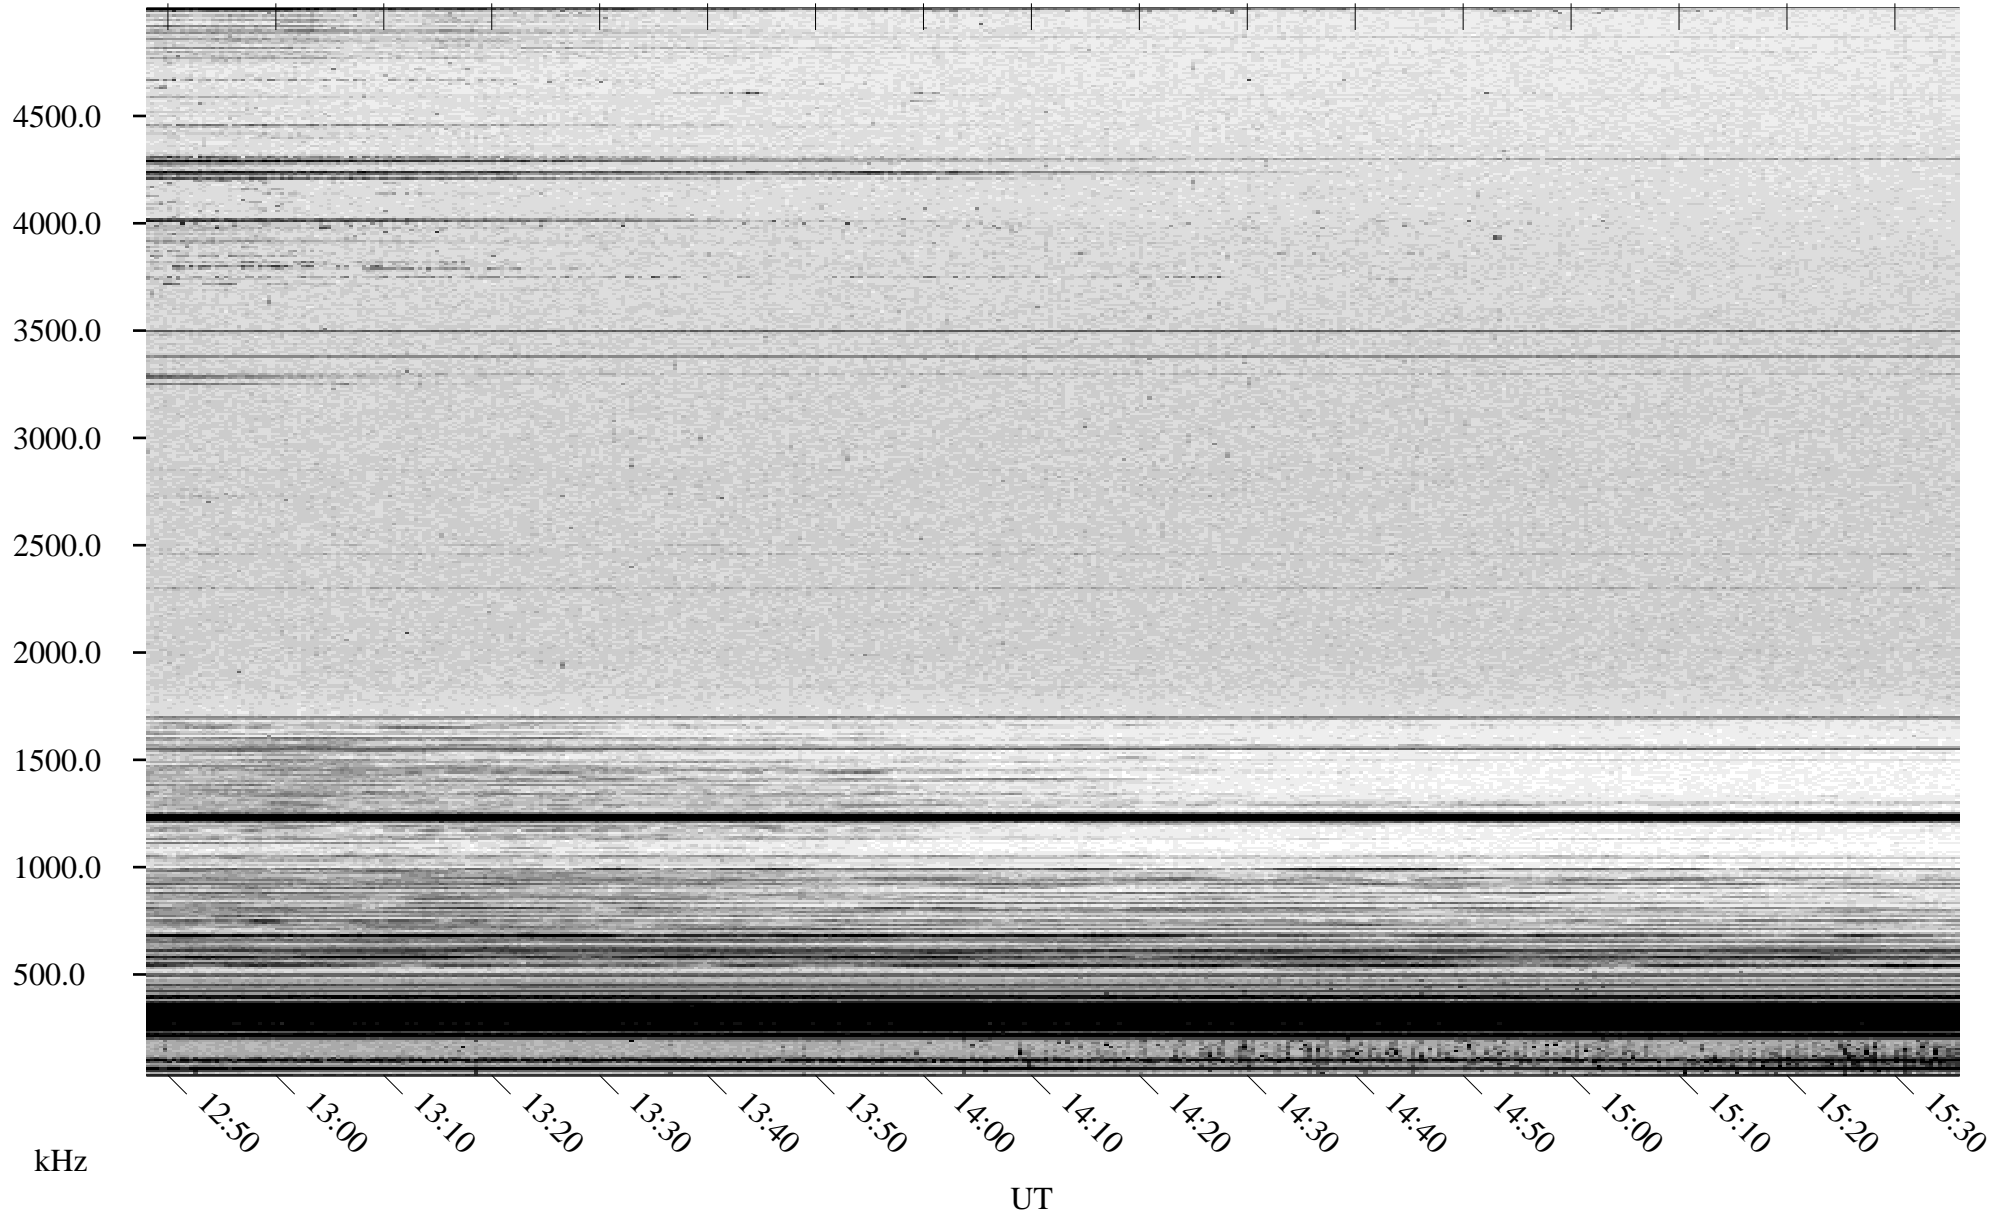

# 03/25/2004 Churchill, Manitoba

Linear Scale    Black = 161    White = 15

ch04084l.r00m max\_12

Page 5

# 03/25/2004 Churchill, Manitoba

Linear Scale    Black = 161    White = 15

ch04084l.r00m max\_12

Page 6

# 03/25/2004 Churchill, Manitoba

Linear Scale    Black = 161    White = 15

ch04084l.r00m max\_12

Page 7

# 03/25/2004 Churchill, Manitoba

Linear Scale    Black = 161    White = 15

ch04084l.r00m max\_12

Page 8