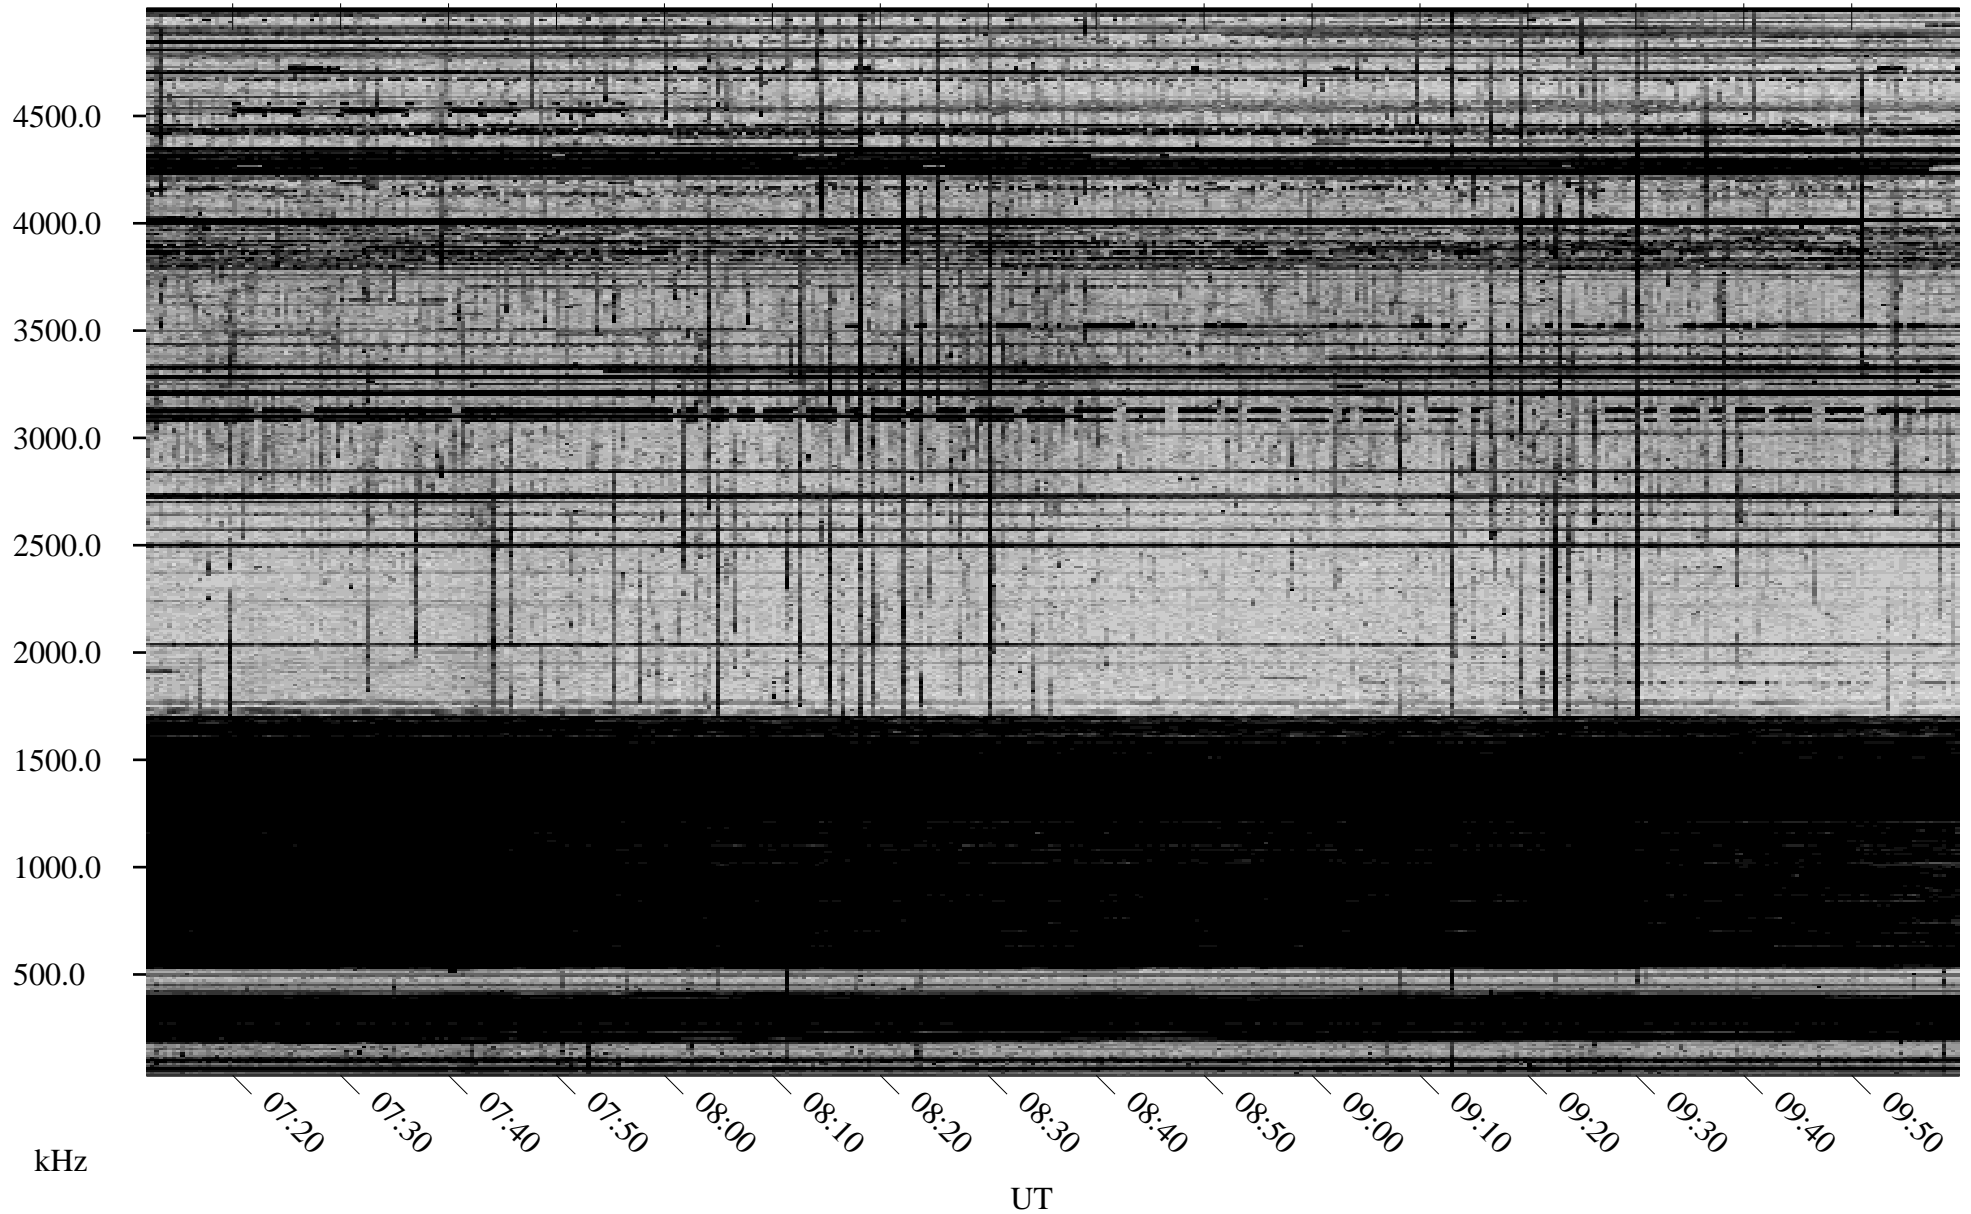

# 03/25/2004 Churchill, Manitoba

Linear Scale    Black = 161    White = 15

ch04084l.r00m max\_12

Page 4

# 03/25/2004 Churchill, Manitoba

Linear Scale    Black = 161    White = 15

ch04084l.r00m max\_12

Page 5