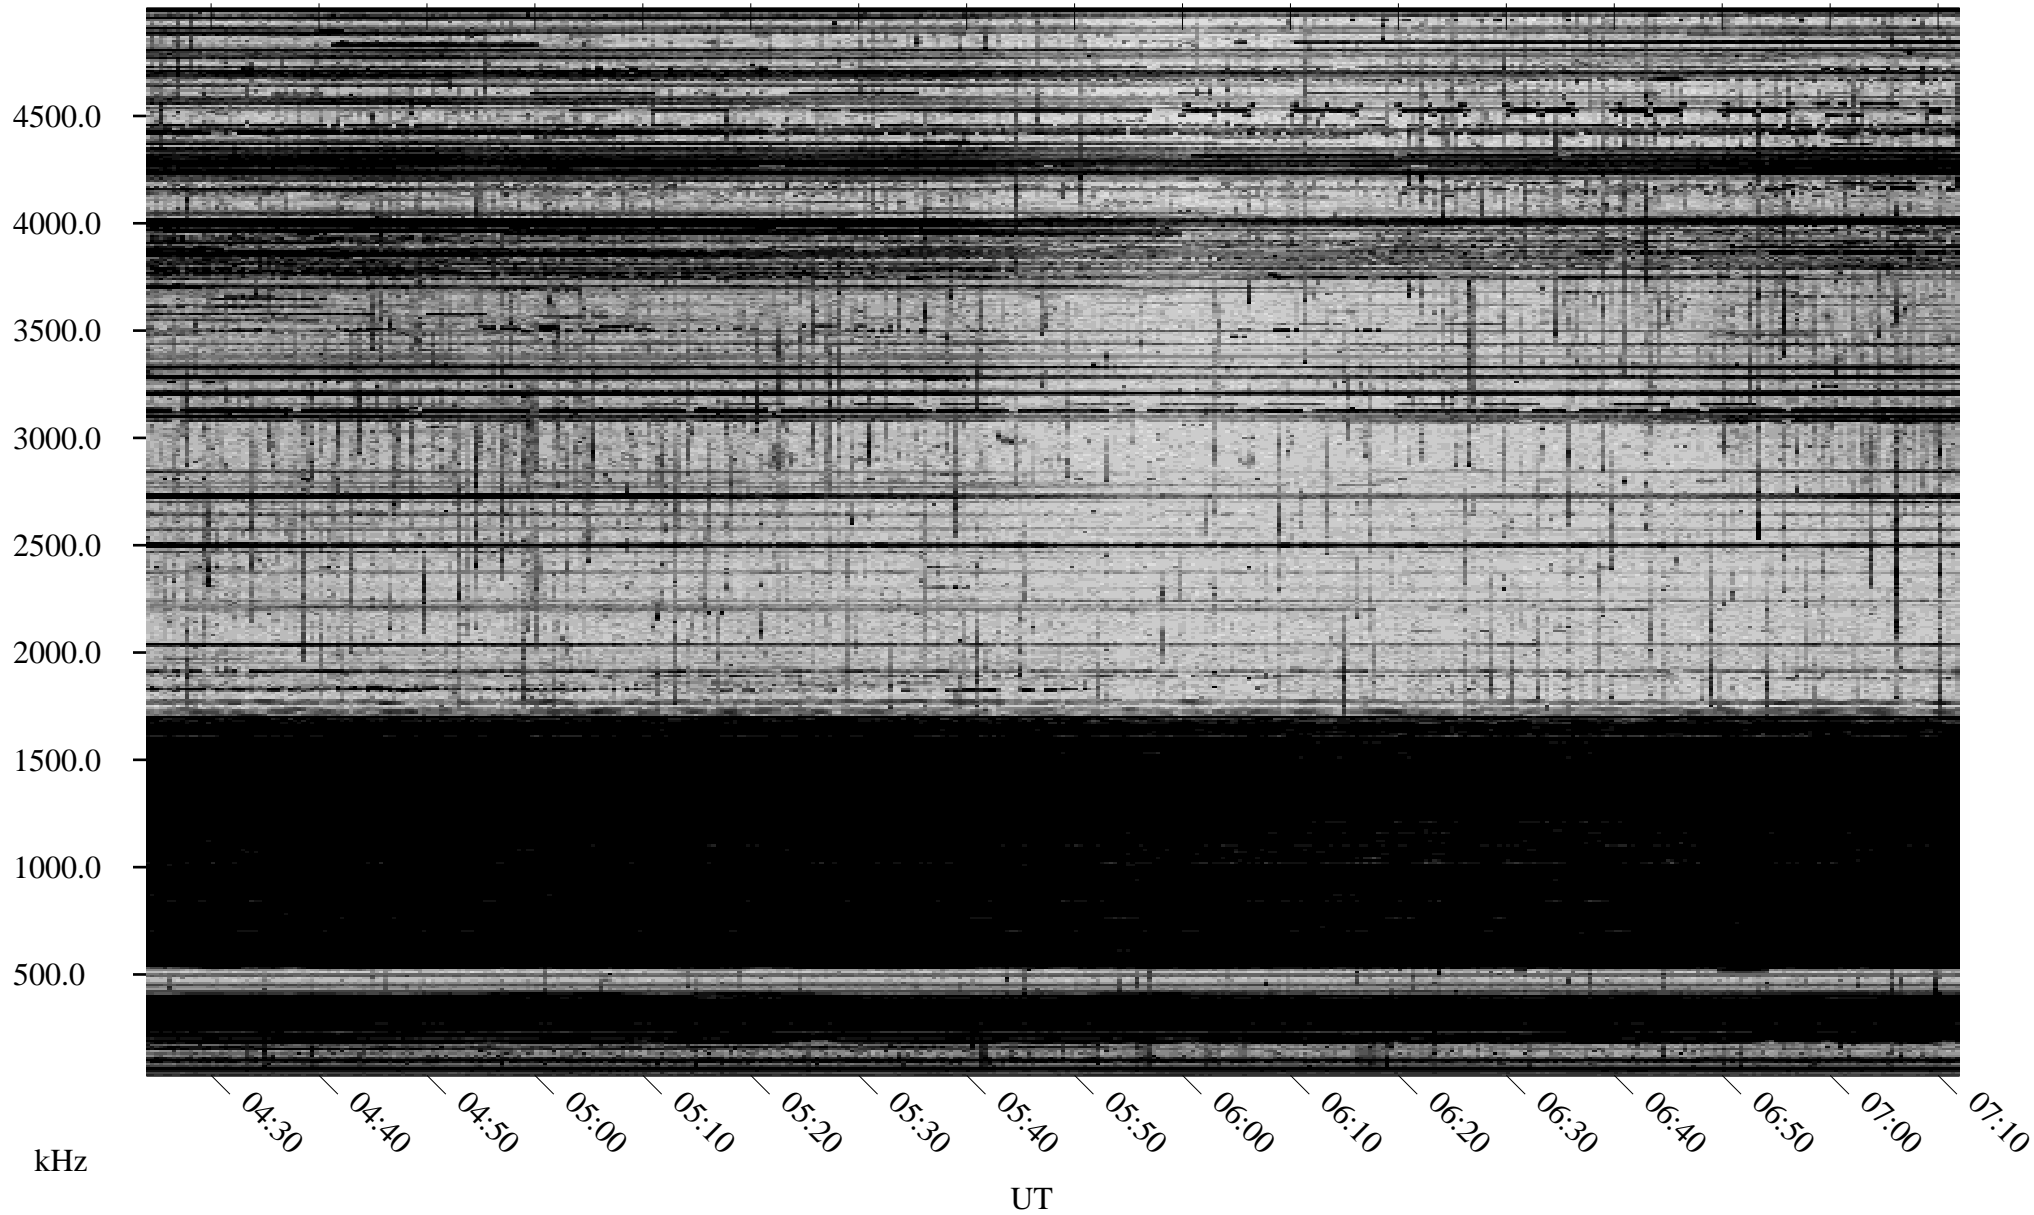

# 03/24/2004 Churchill, Manitoba

Linear Scale    Black = 161    White = 15

ch04084l.r00m max\_12

Page 1

# 03/24/2004 Churchill, Manitoba

Linear Scale    Black = 161    White = 15

ch04084l.r00m max\_12

Page 2

# 03/25/2004 Churchill, Manitoba

Linear Scale    Black = 161    White = 15

ch04084l.r00m max\_12

Page 3

# 03/25/2004 Churchill, Manitoba

Linear Scale    Black = 161    White = 15

ch04084l.r00m max\_12

Page 4