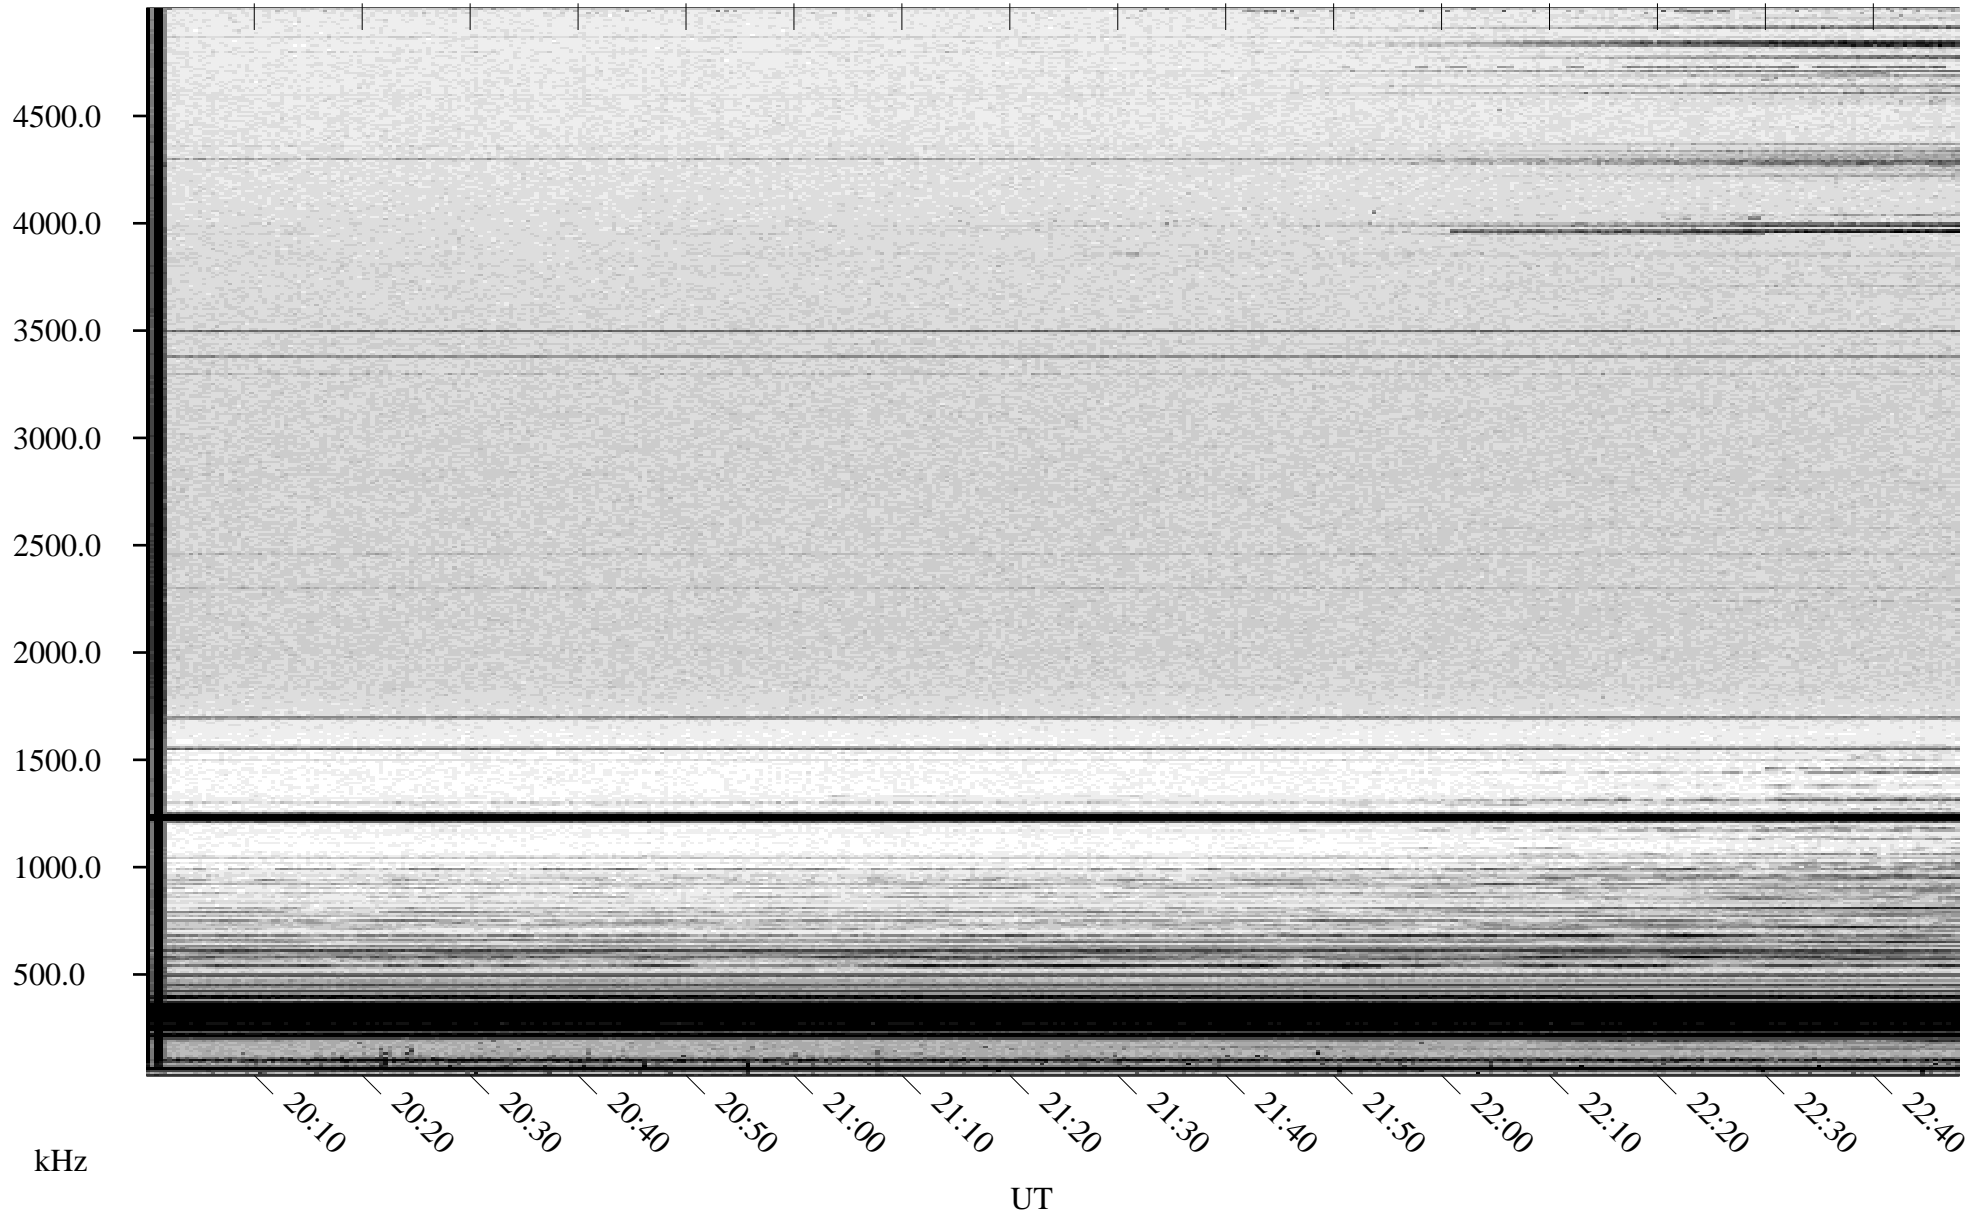

# 03/24/2004 Churchill, Manitoba

Linear Scale    Black = 161    White = 15

ch04084l.r00m max\_12

Page 1

# 03/24/2004 Churchill, Manitoba

Linear Scale    Black = 161    White = 15

ch04084l.r00m max\_12

Page 2

# 03/25/2004 Churchill, Manitoba

Linear Scale    Black = 161    White = 15

ch04084l.r00m max\_12

Page 3

# 03/25/2004 Churchill, Manitoba

Linear Scale    Black = 161    White = 15

ch04084l.r00m max\_12

Page 4