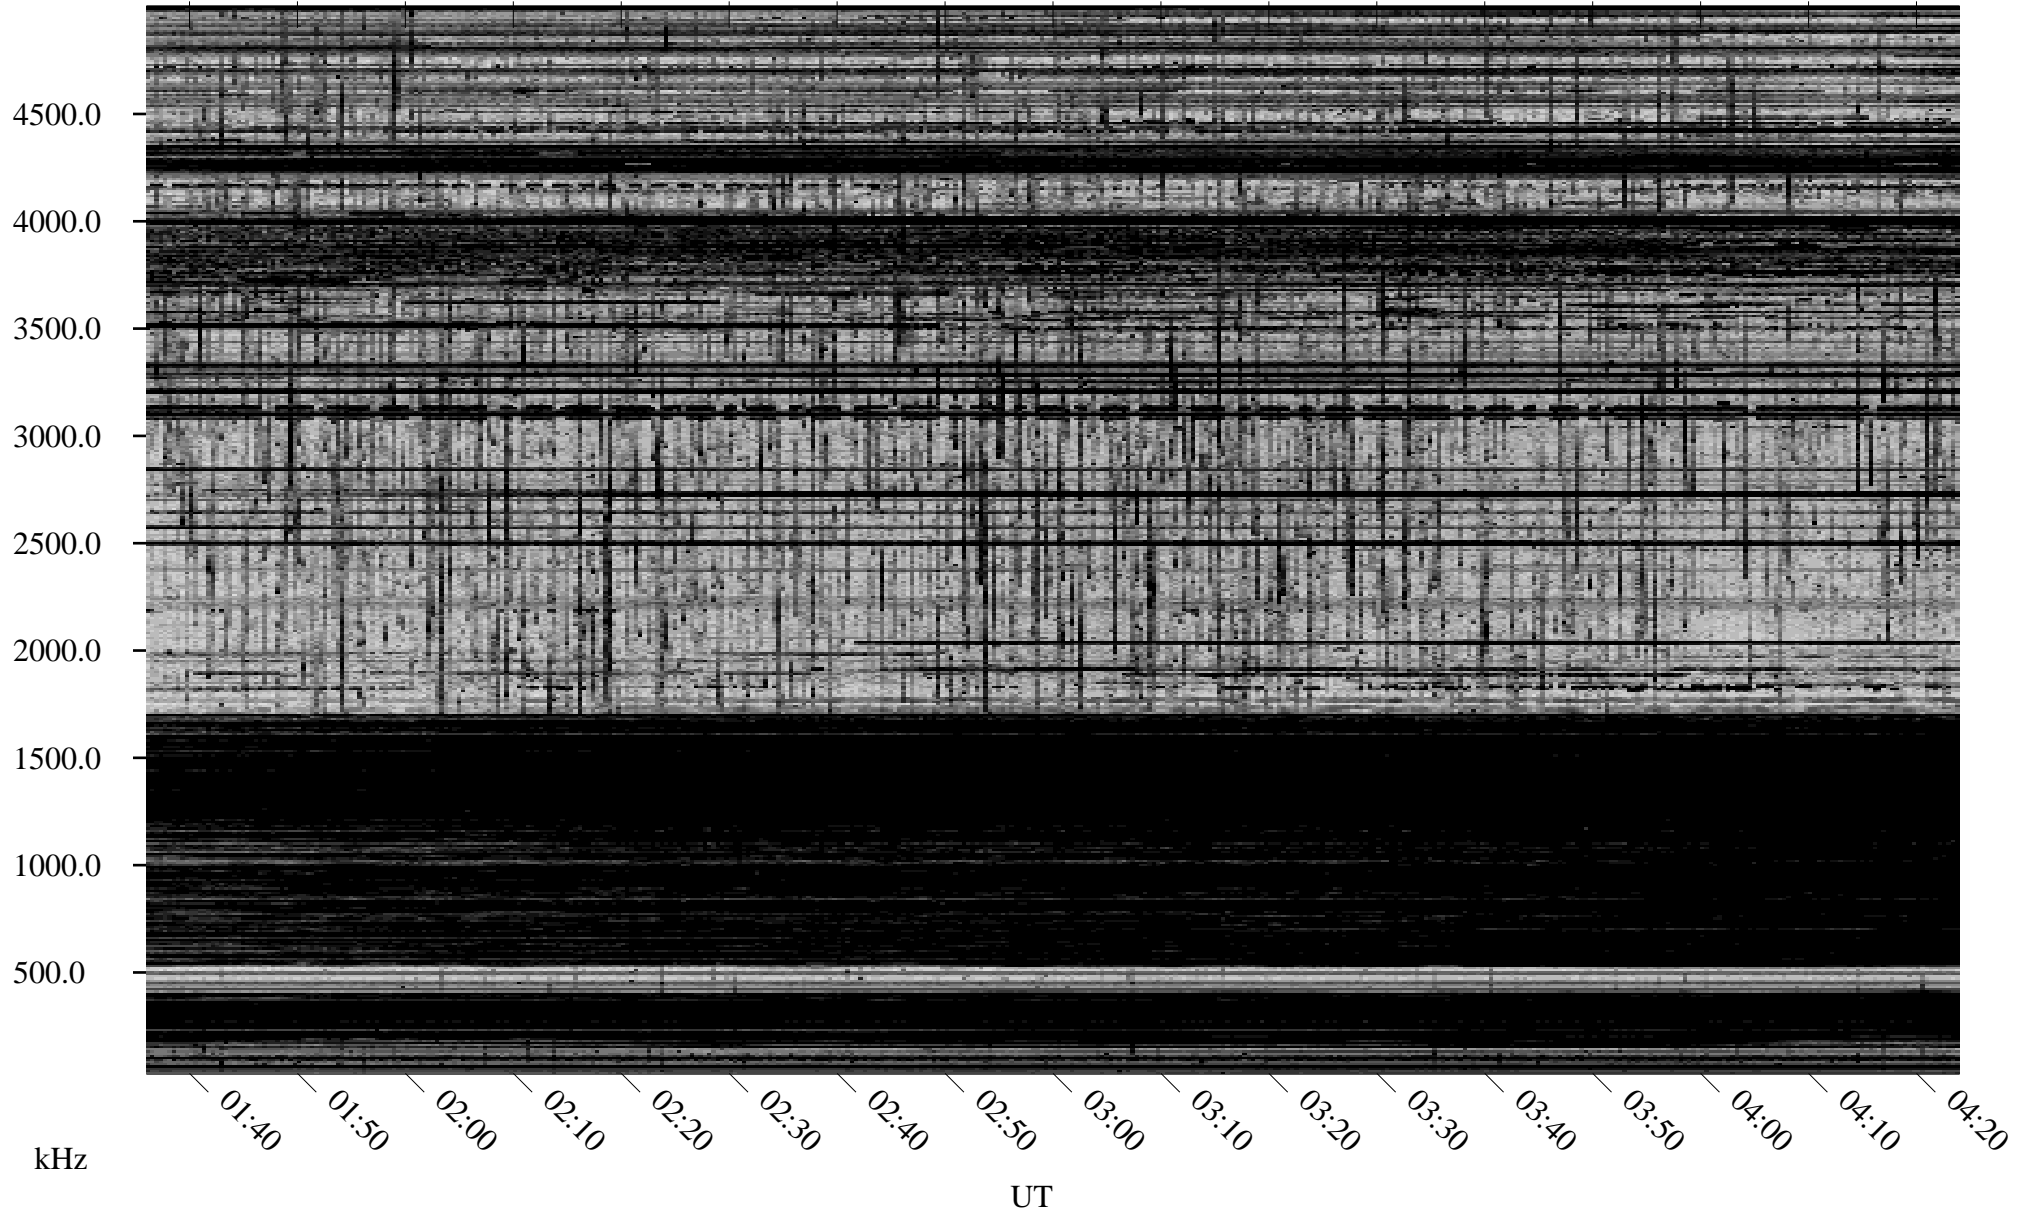

# 03/24/2004 Churchill, Manitoba

Linear Scale    Black = 161    White = 15

ch04084l.r00m max\_12

Page 1

# 03/24/2004 Churchill, Manitoba

Linear Scale    Black = 161    White = 15

ch04084l.r00m max\_12

Page 2

# 03/25/2004 Churchill, Manitoba

Linear Scale    Black = 161    White = 15

ch04084l.r00m max\_12

Page 3

# 03/25/2004 Churchill, Manitoba

Linear Scale    Black = 161    White = 15

ch04084l.r00m max\_12

Page 4