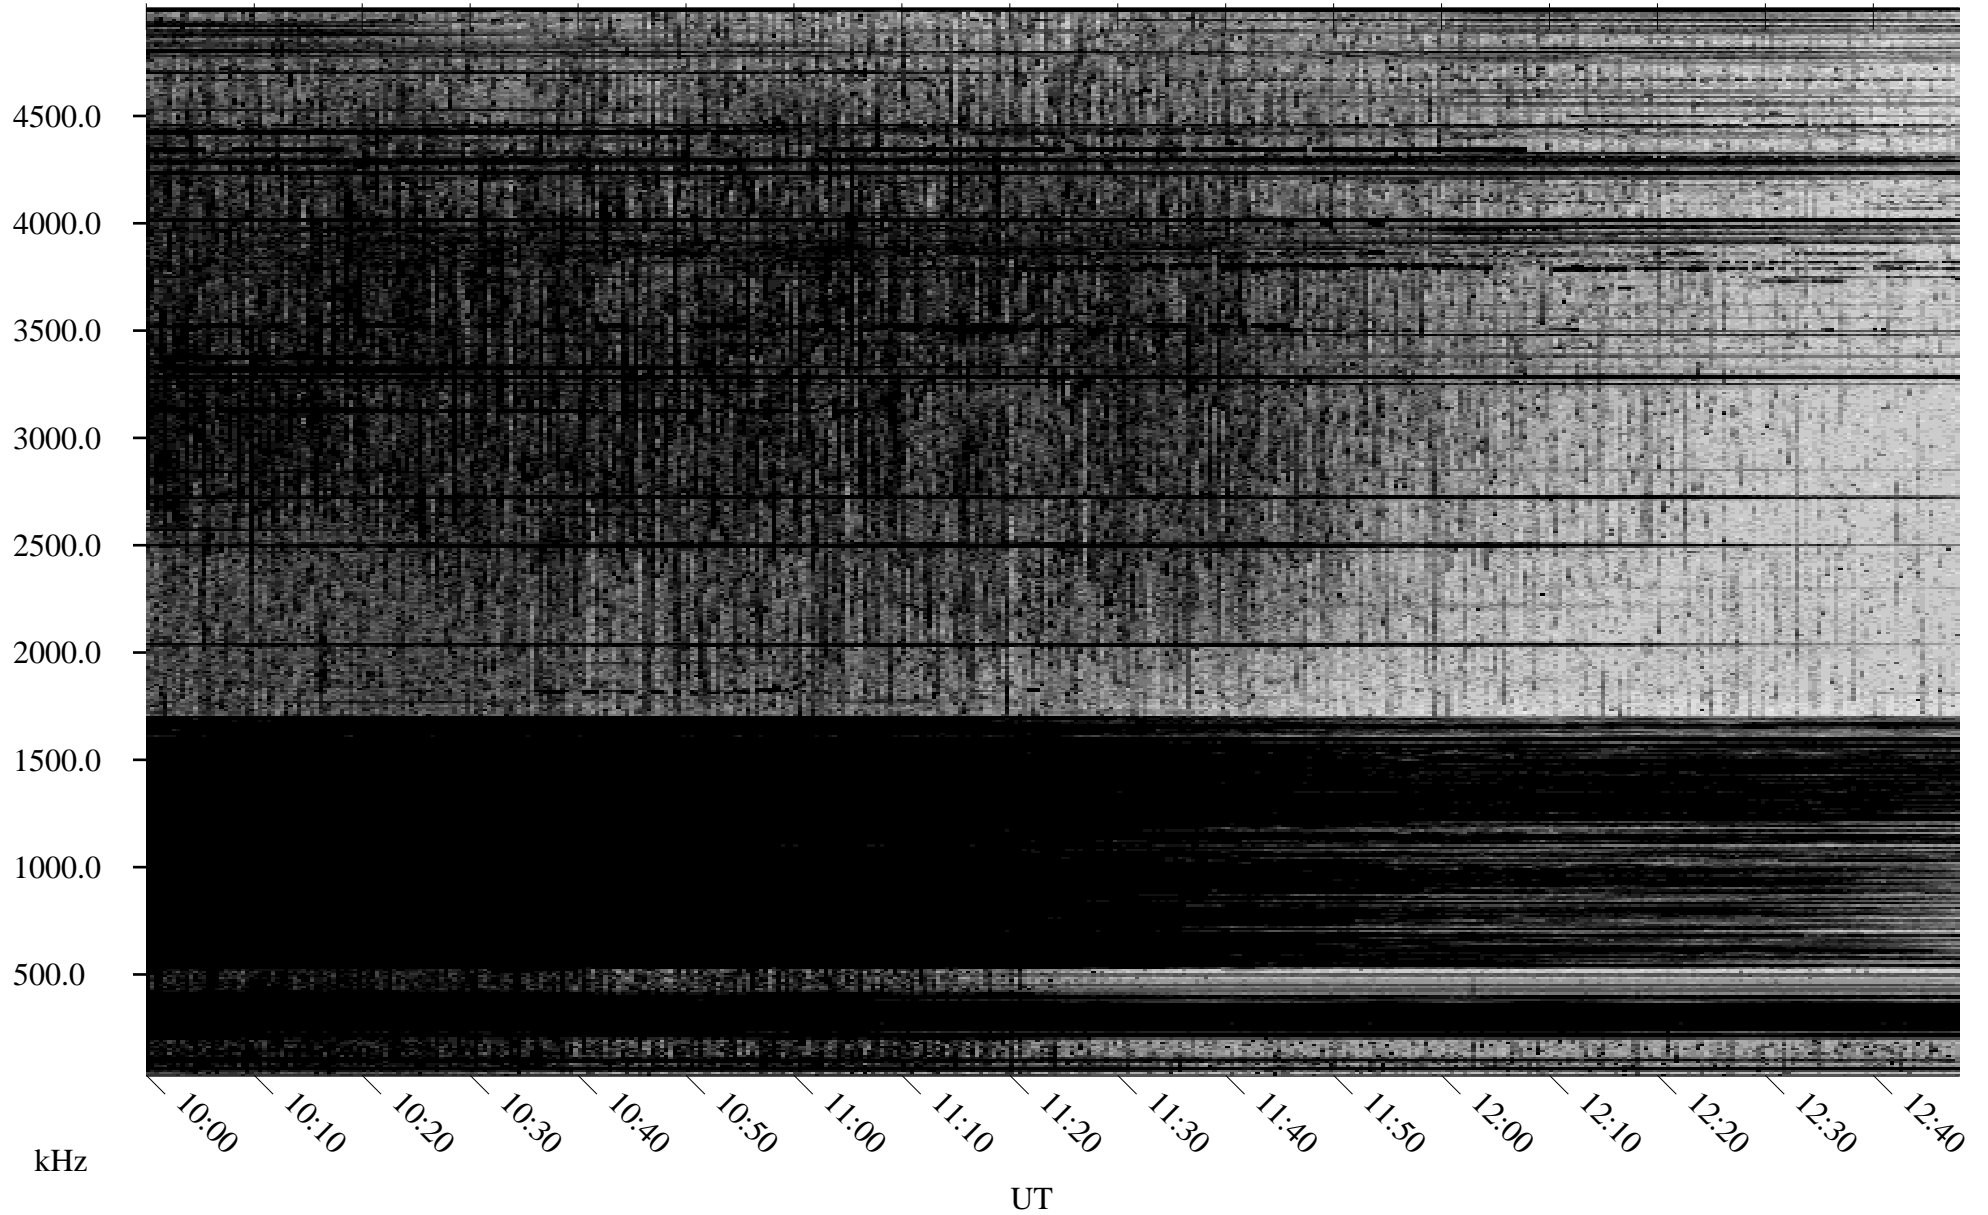

03/25/2004 Churchill, Manitoba

Linear Scale Black = 161 White = 15

ch040851.r00m max_12

Page 1

03/25/2004 Churchill, Manitoba

Linear Scale Black = 161 White = 15

ch040851.r00m max_12

Page 2

03/26/2004 Churchill, Manitoba

Linear Scale Black = 161 White = 15

ch040851.r00m max_12

Page 3

03/26/2004 Churchill, Manitoba

Linear Scale Black = 161 White = 15

ch040851.r00m max_12

Page 4

03/26/2004 Churchill, Manitoba

Linear Scale Black = 161 White = 15

ch040851.r00m max_12

Page 5

03/26/2004 Churchill, Manitoba

Linear Scale Black = 161 White = 15

ch040851.r00m max_12

Page 6

03/26/2004 Churchill, Manitoba

Linear Scale Black = 161 White = 15

ch040851.r00m max_12

Page 7

03/26/2004 Churchill, Manitoba

Linear Scale Black = 161 White = 15

ch040851.r00m max_12

Page 8