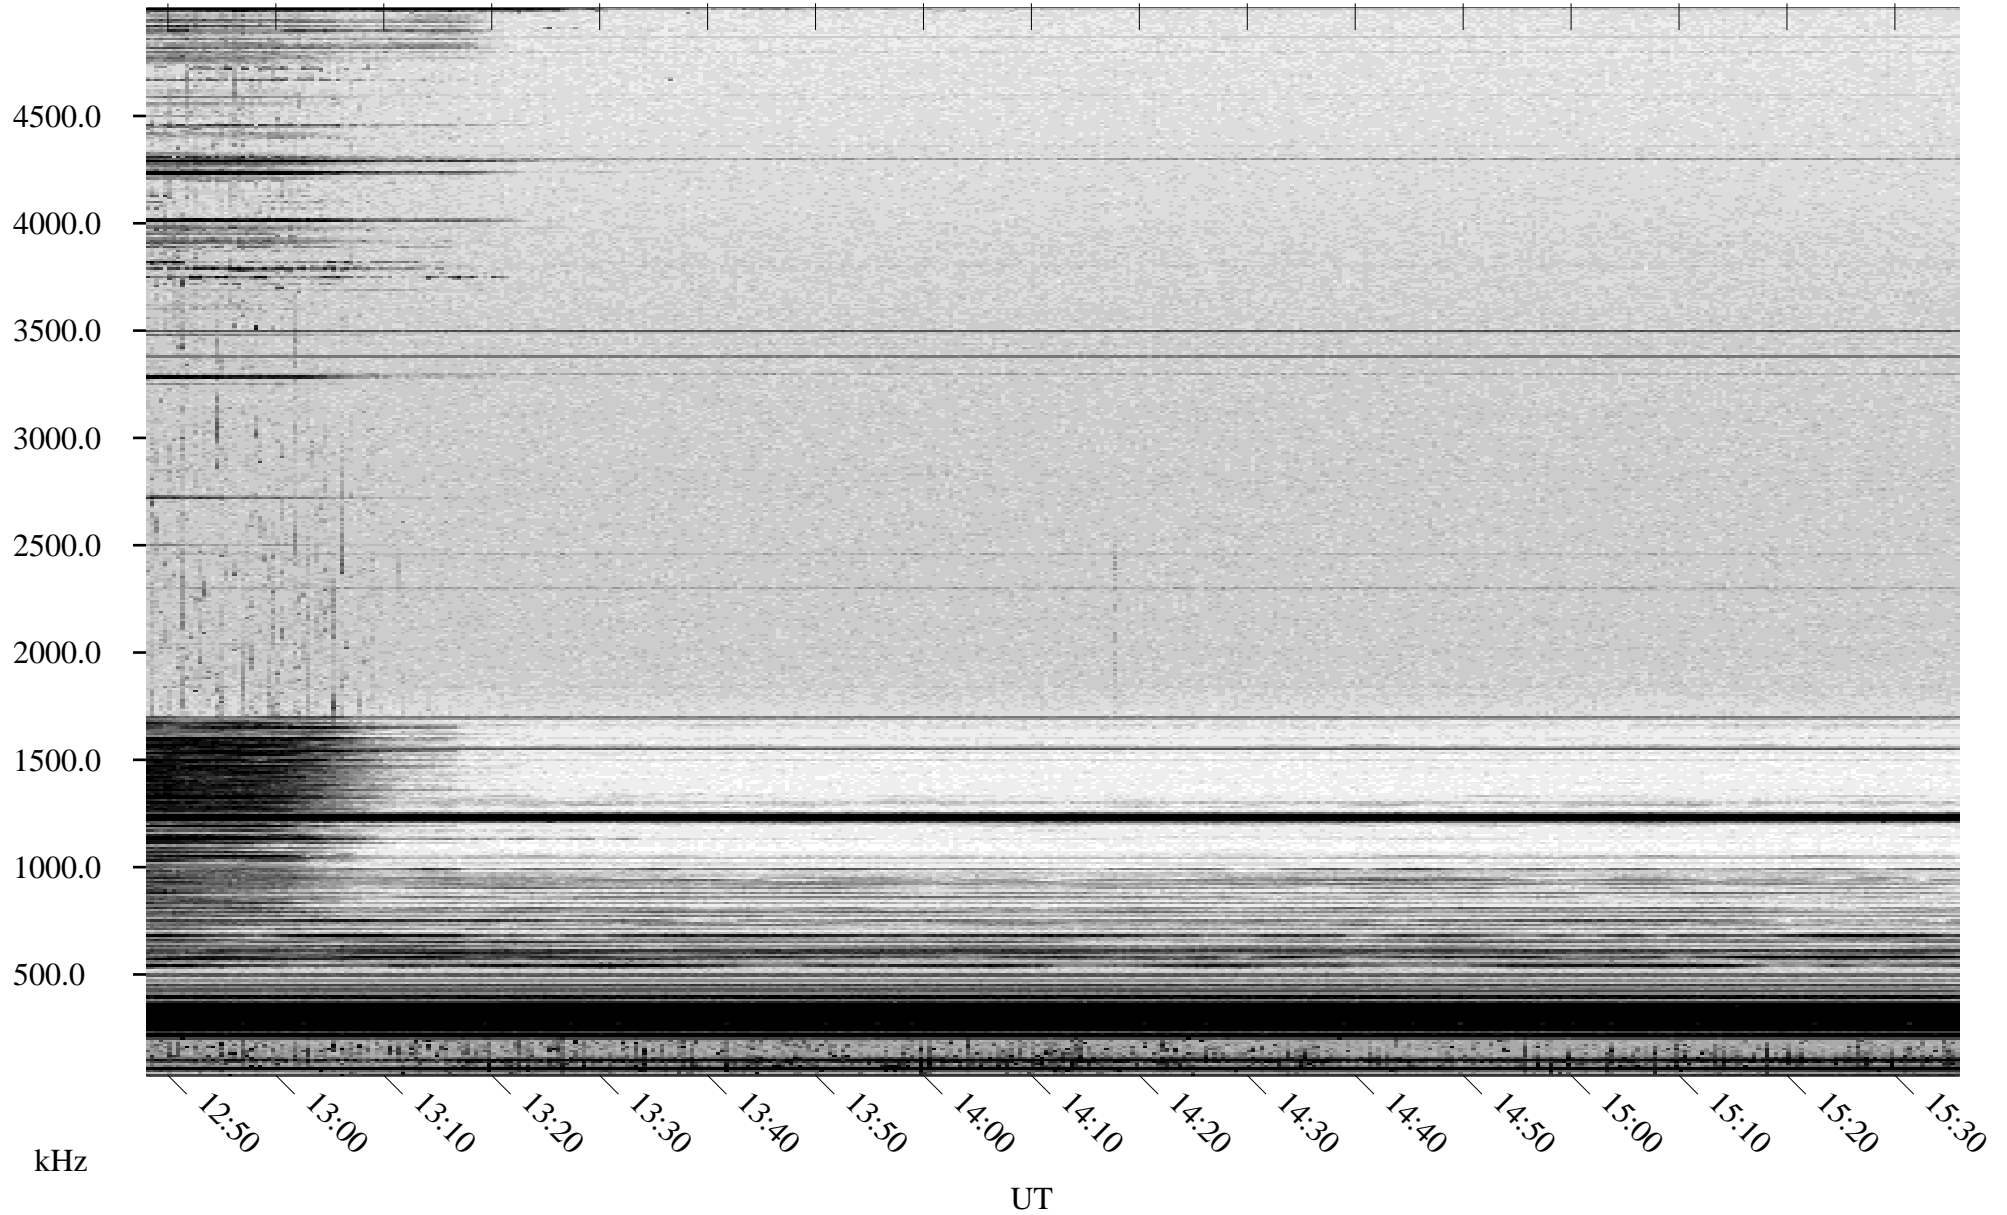

03/25/2004 Churchill, Manitoba

Linear Scale Black = 161 White = 15

ch040851.r00m max_12

Page 1

03/25/2004 Churchill, Manitoba

Linear Scale Black = 161 White = 15

ch040851.r00m max_12

Page 2

03/26/2004 Churchill, Manitoba

Linear Scale Black = 161 White = 15

ch040851.r00m max_12

Page 3

03/26/2004 Churchill, Manitoba

Linear Scale Black = 161 White = 15

ch040851.r00m max_12

Page 4

03/26/2004 Churchill, Manitoba

Linear Scale Black = 161 White = 15

ch040851.r00m max_12

Page 5

03/26/2004 Churchill, Manitoba

Linear Scale Black = 161 White = 15

ch040851.r00m max_12

Page 6

03/26/2004 Churchill, Manitoba

Linear Scale Black = 161 White = 15

ch040851.r00m max_12

Page 7

03/26/2004 Churchill, Manitoba

Linear Scale Black = 161 White = 15

ch040851.r00m max_12

Page 8