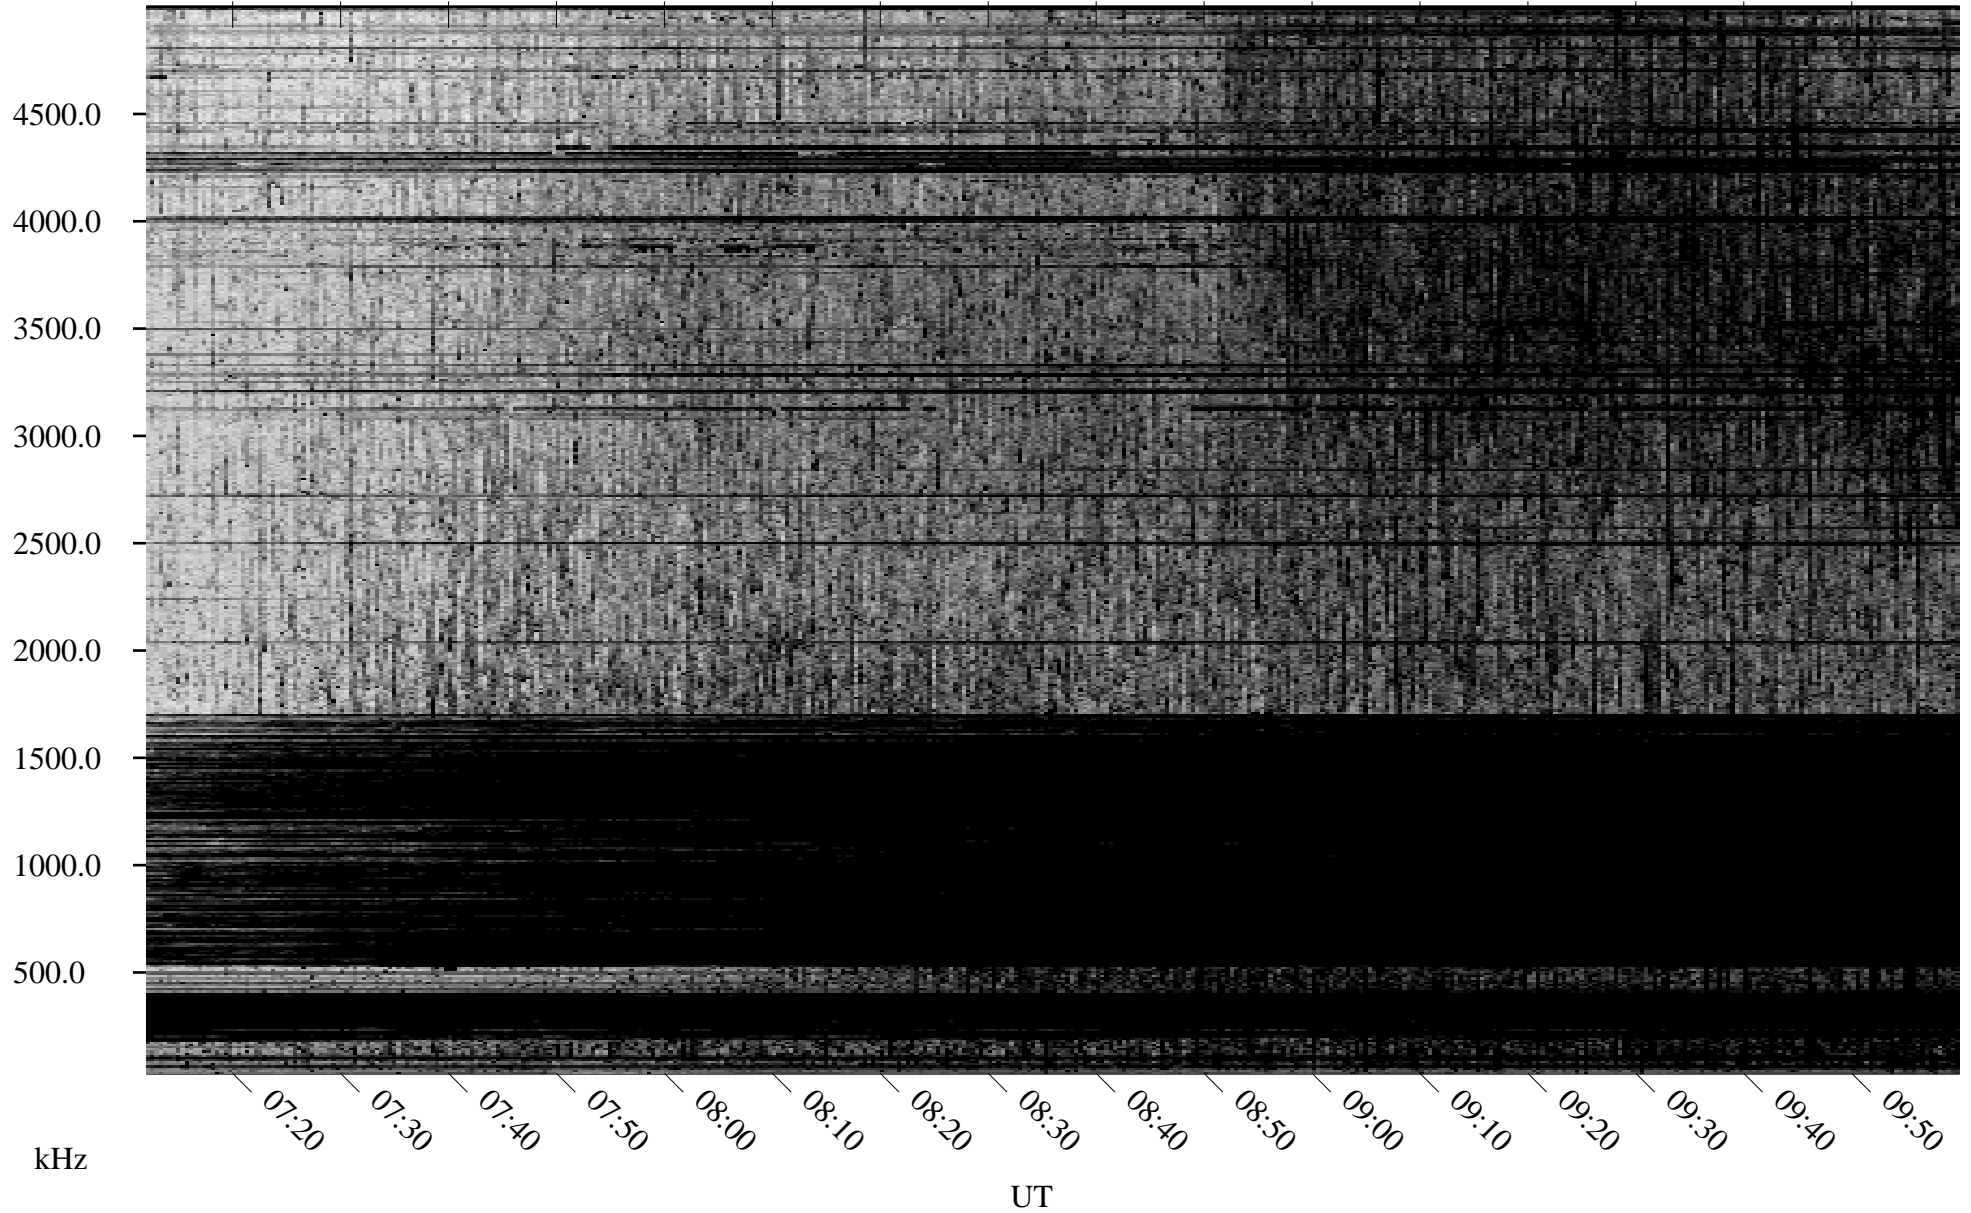

03/25/2004 Churchill, Manitoba

Linear Scale Black = 161 White = 15

ch040851.r00m max_12

Page 1

03/25/2004 Churchill, Manitoba

Linear Scale Black = 161 White = 15

ch040851.r00m max_12

Page 2

03/26/2004 Churchill, Manitoba

Linear Scale Black = 161 White = 15

ch040851.r00m max_12

Page 3

03/26/2004 Churchill, Manitoba

Linear Scale Black = 161 White = 15

ch040851.r00m max_12

Page 4

03/26/2004 Churchill, Manitoba

Linear Scale Black = 161 White = 15

ch040851.r00m max_12

Page 5

03/26/2004 Churchill, Manitoba

Linear Scale Black = 161 White = 15

ch040851.r00m max_12

Page 6

03/26/2004 Churchill, Manitoba

Linear Scale Black = 161 White = 15

ch040851.r00m max_12

Page 7

03/26/2004 Churchill, Manitoba

Linear Scale Black = 161 White = 15

ch040851.r00m max_12

Page 8