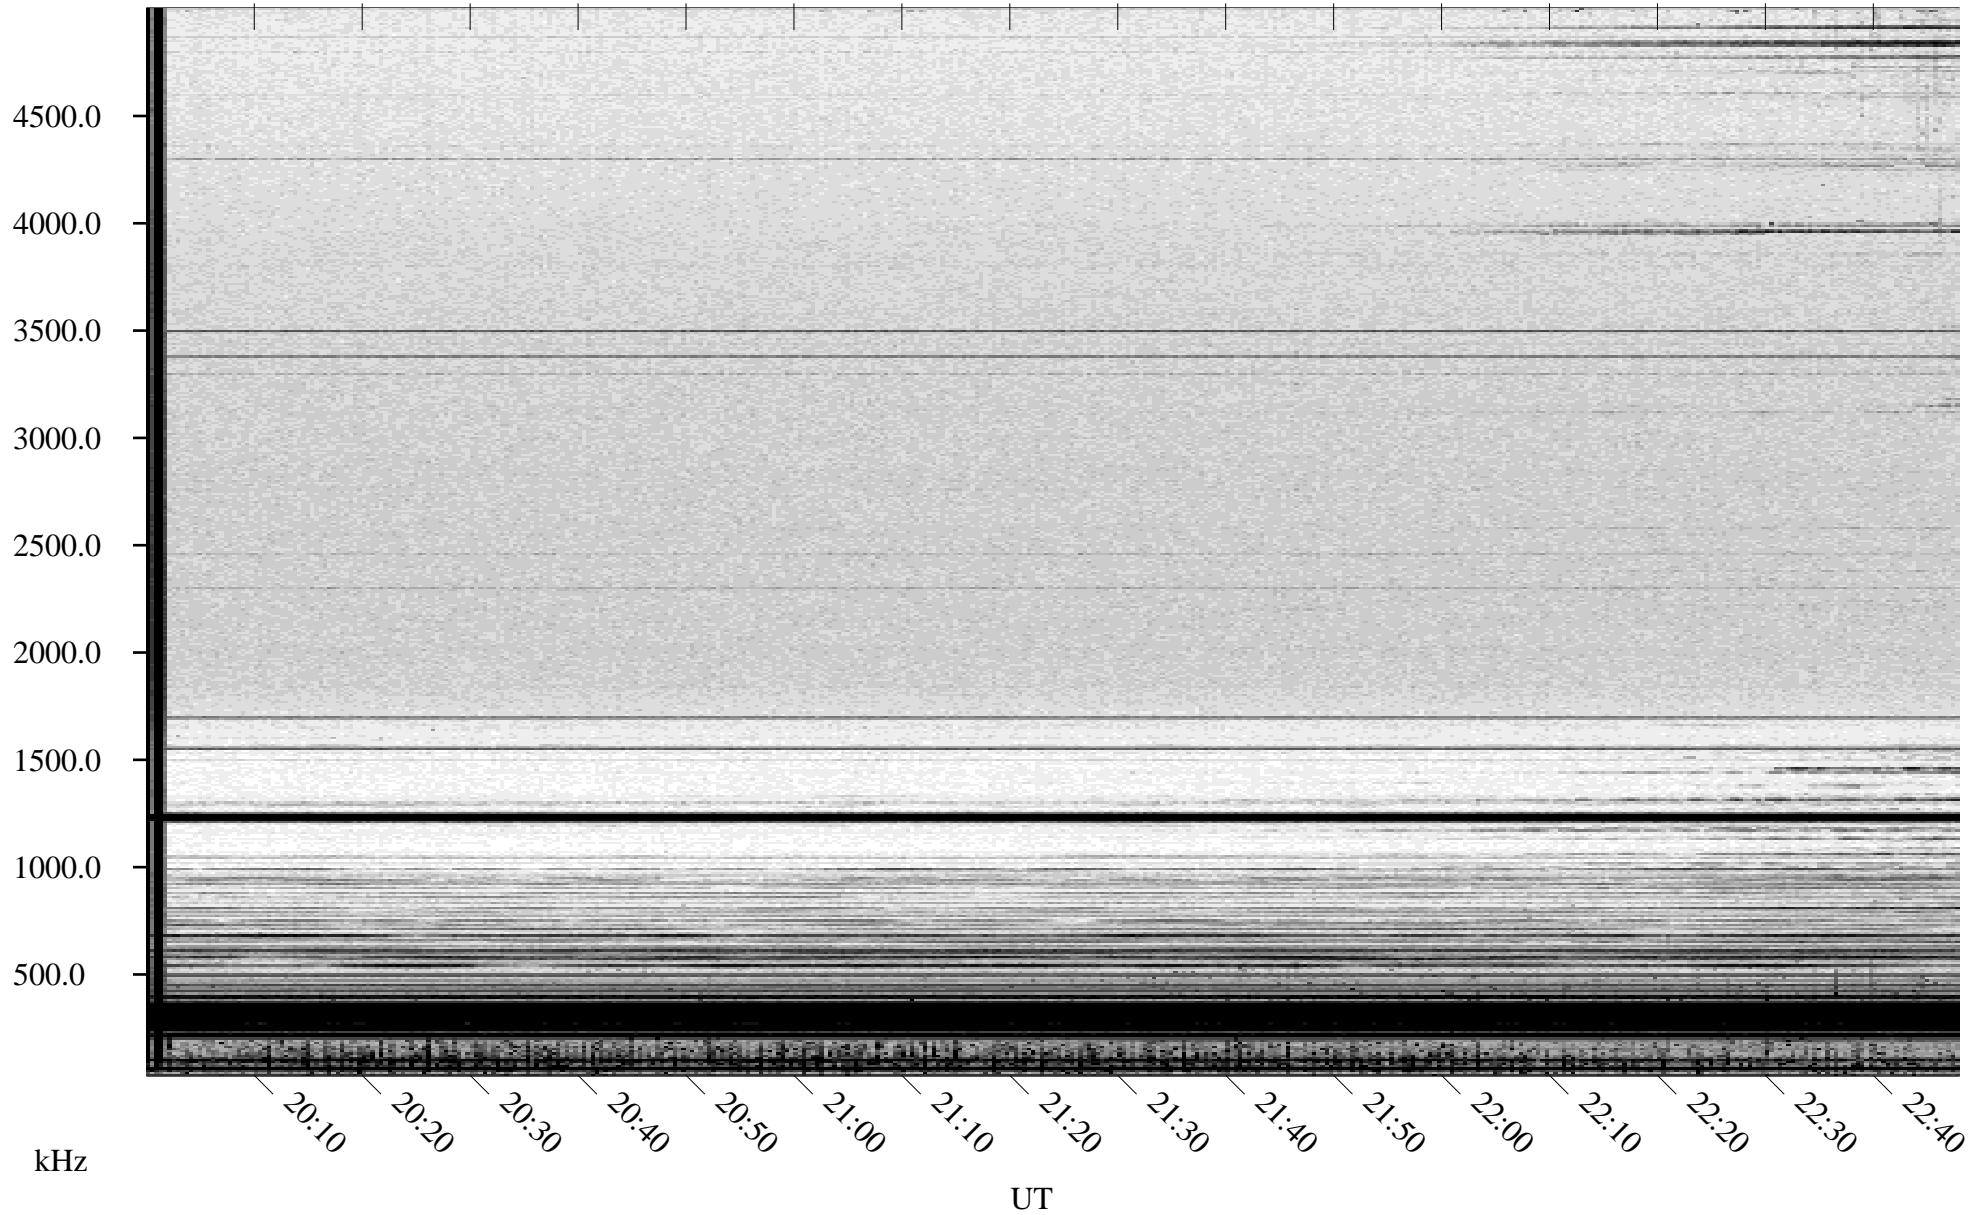

03/25/2004 Churchill, Manitoba

Linear Scale Black = 161 White = 15

ch040851.r00m max_12

Page 1

03/25/2004 Churchill, Manitoba

Linear Scale Black = 161 White = 15

ch040851.r00m max_12

Page 2

03/26/2004 Churchill, Manitoba

Linear Scale Black = 161 White = 15

ch040851.r00m max_12

Page 3

03/26/2004 Churchill, Manitoba

Linear Scale Black = 161 White = 15

ch040851.r00m max_12

Page 4

03/26/2004 Churchill, Manitoba

Linear Scale Black = 161 White = 15

ch040851.r00m max_12

Page 5

03/26/2004 Churchill, Manitoba

Linear Scale Black = 161 White = 15

ch040851.r00m max_12

Page 6

03/26/2004 Churchill, Manitoba

Linear Scale Black = 161 White = 15

ch040851.r00m max_12

Page 7

03/26/2004 Churchill, Manitoba

Linear Scale Black = 161 White = 15

ch040851.r00m max_12

Page 8