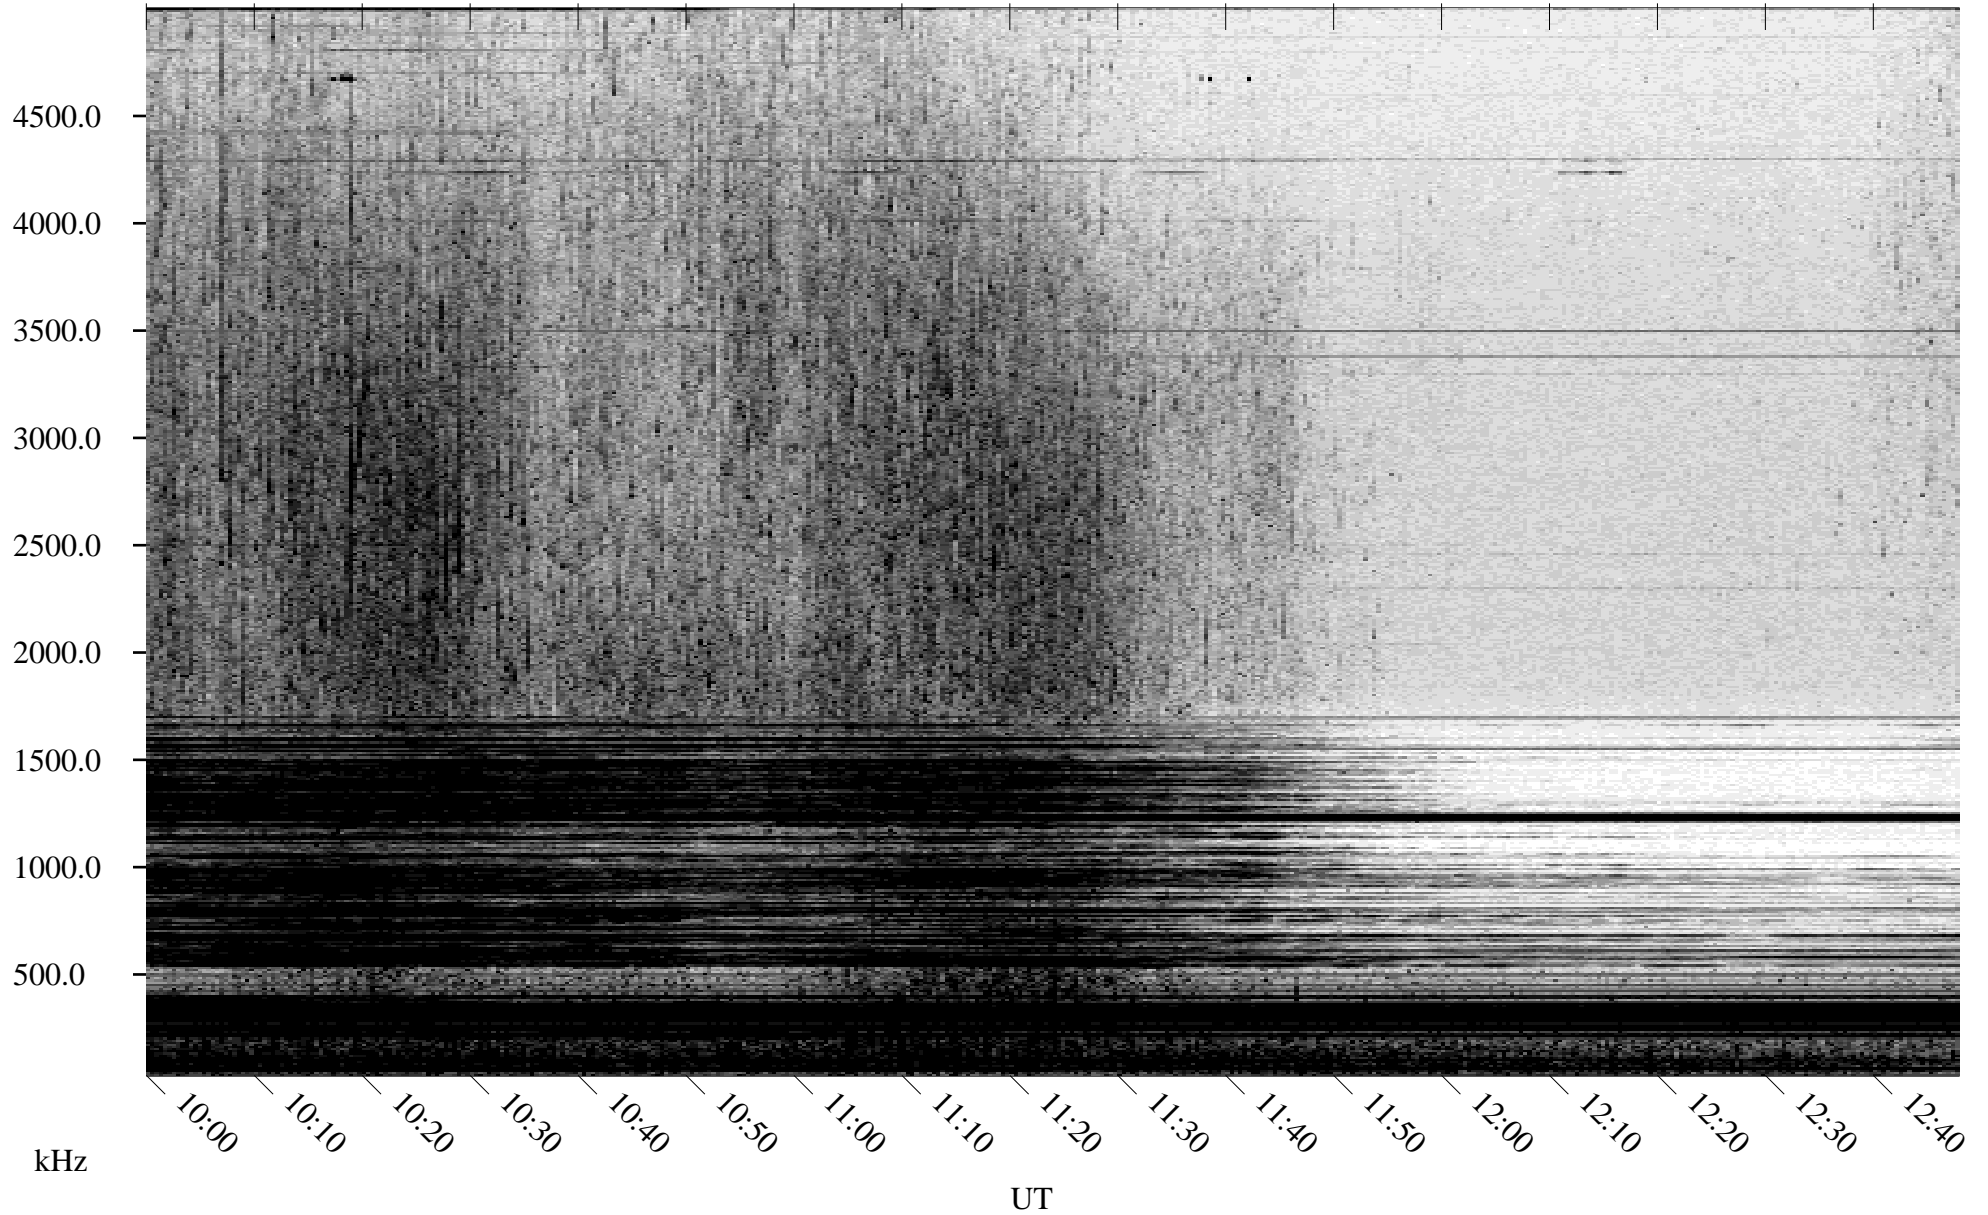

# 03/27/2004 Churchill, Manitoba

Linear Scale    Black = 161    White = 15

ch04086l.r00m max\_12

Page 5

# 03/27/2004 Churchill, Manitoba

Linear Scale    Black = 161    White = 15

ch04086l.r00m max\_12

Page 6

# 03/27/2004 Churchill, Manitoba

Linear Scale    Black = 161    White = 15

ch04086l.r00m max\_12

Page 7

# 03/27/2004 Churchill, Manitoba

Linear Scale    Black = 161    White = 15

ch04086l.r00m max\_12