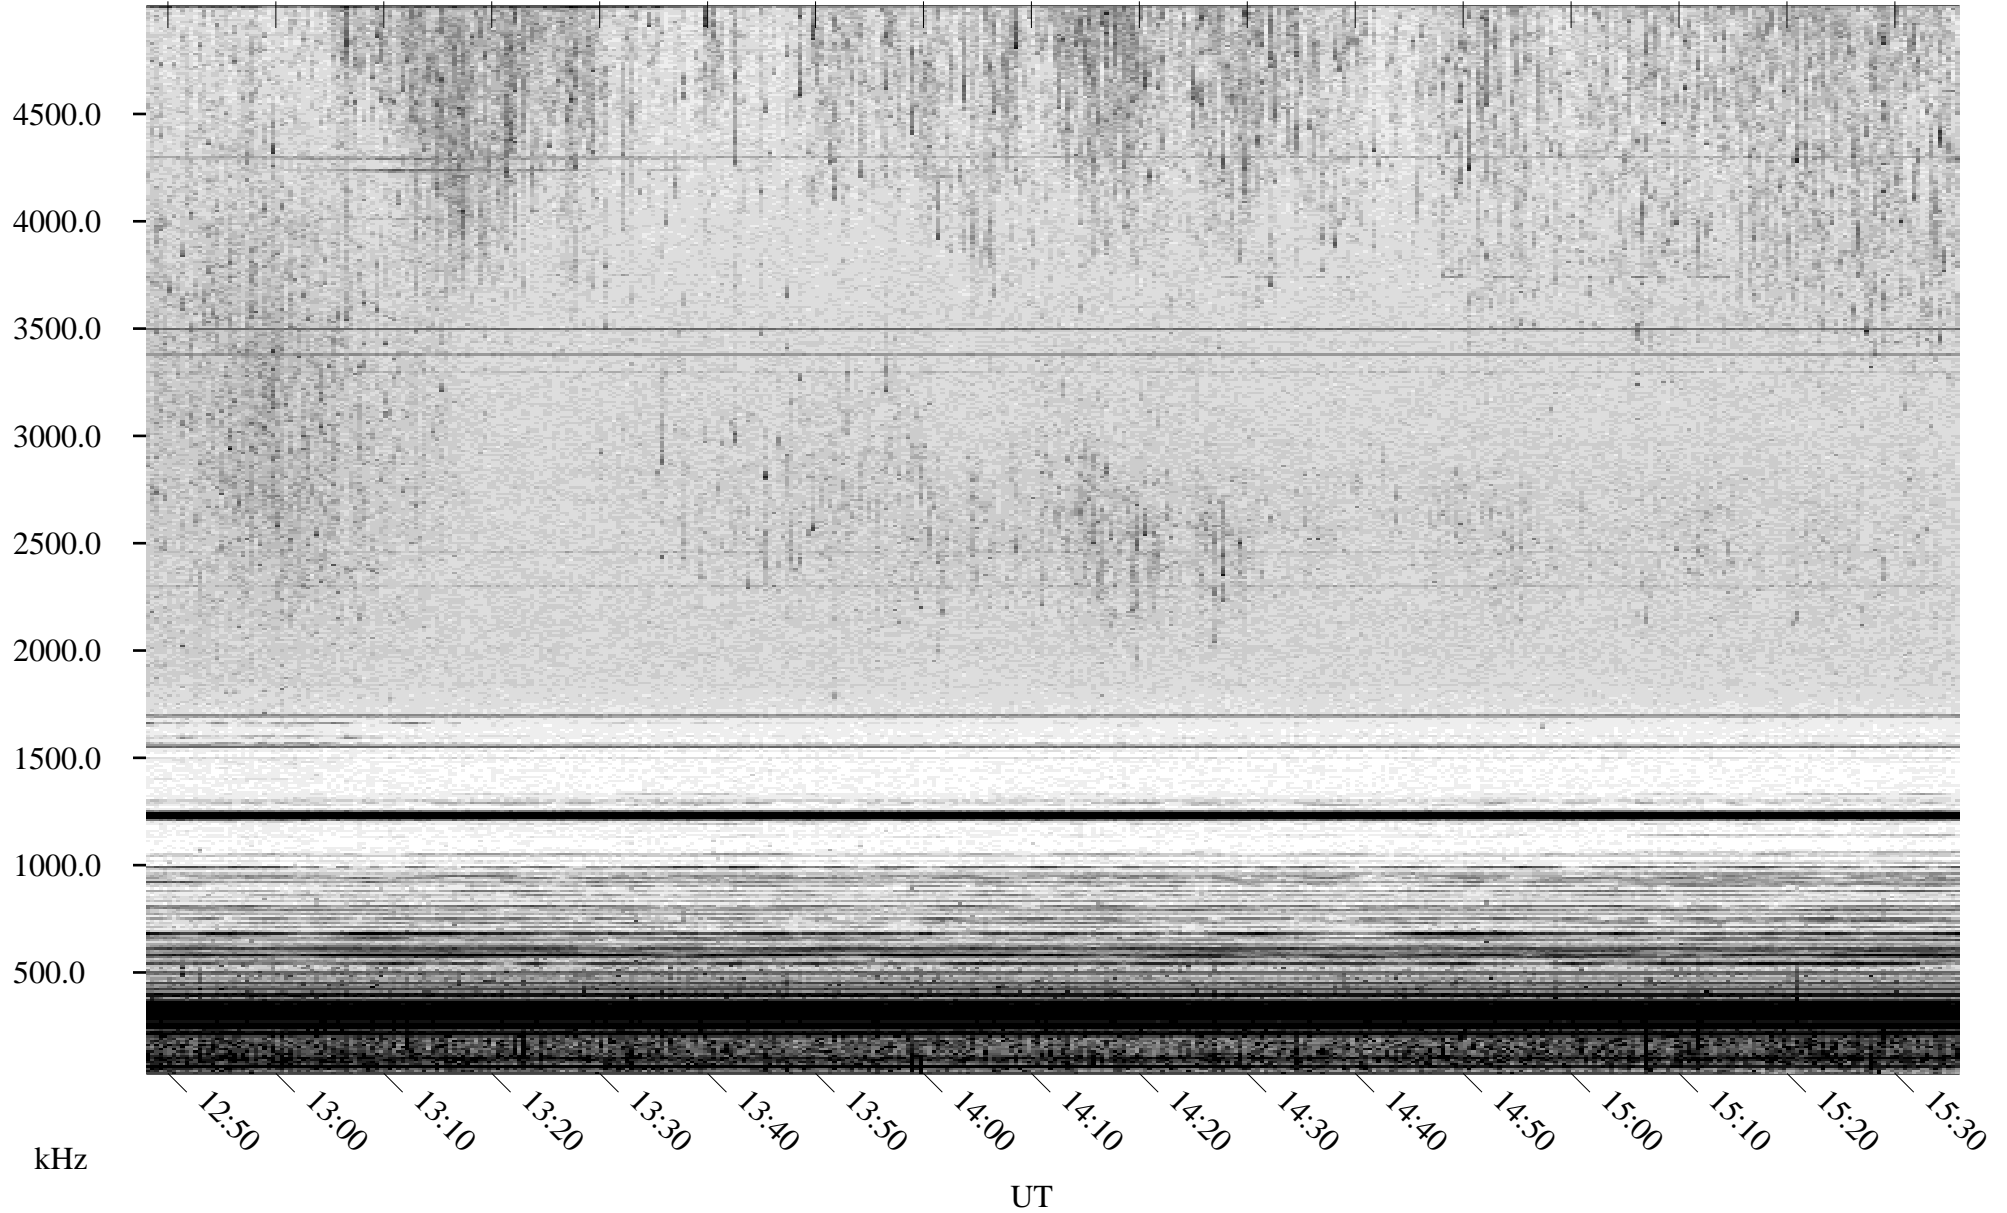

# 03/27/2004 Churchill, Manitoba

Linear Scale    Black = 161    White = 15

ch04086l.r00m max\_12

Page 5

# 03/27/2004 Churchill, Manitoba

Linear Scale    Black = 161    White = 15

ch04086l.r00m max\_12

Page 6

# 03/27/2004 Churchill, Manitoba

Linear Scale    Black = 161    White = 15

ch04086l.r00m max\_12

Page 7

# 03/27/2004 Churchill, Manitoba

Linear Scale    Black = 161    White = 15

ch04086l.r00m max\_12