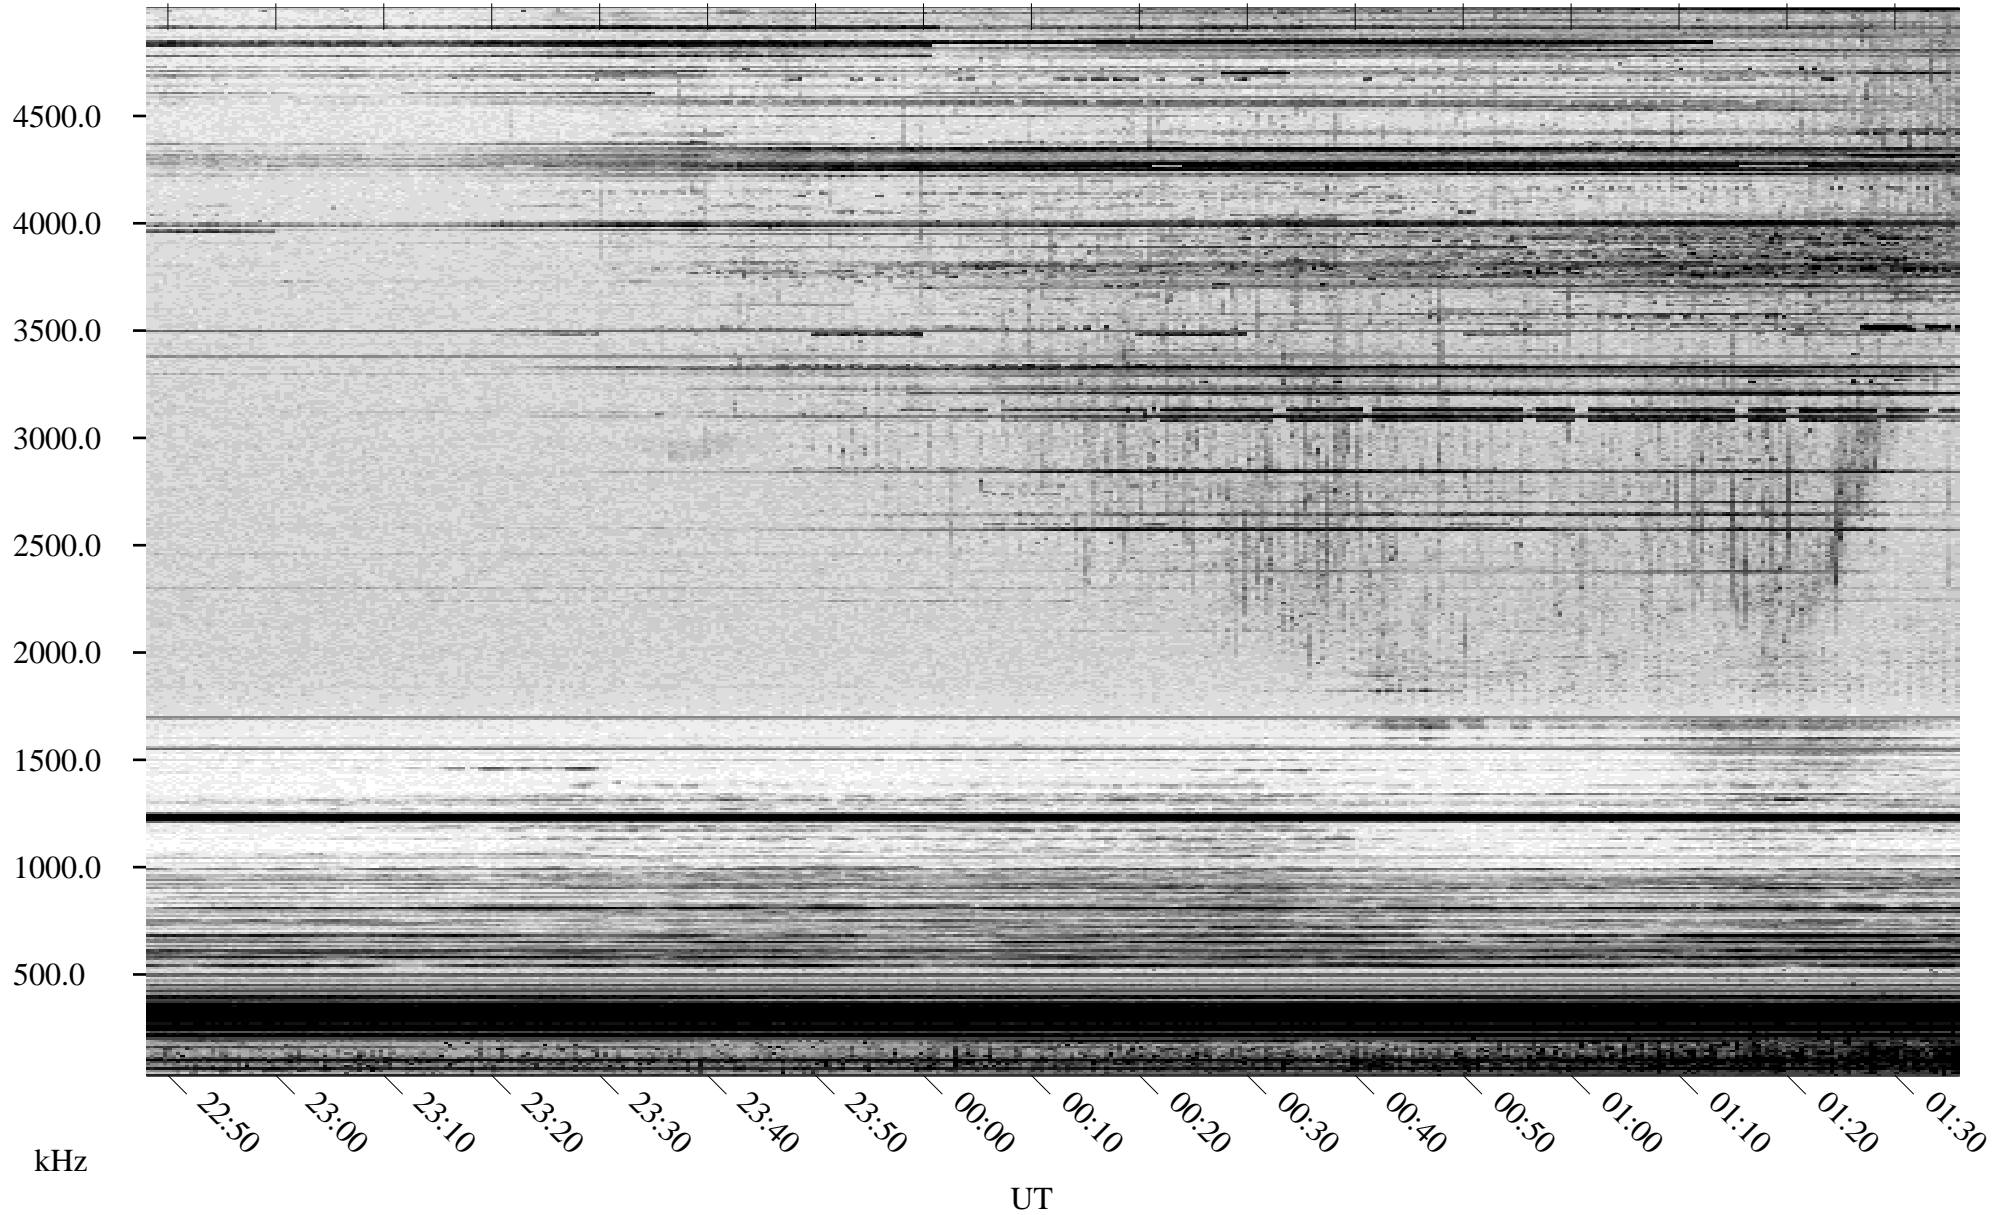

# 03/26/2004 Churchill, Manitoba

Linear Scale    Black = 161    White = 15

ch04086l.r00m max\_12

Page 1

# 03/26/2004 Churchill, Manitoba

Linear Scale    Black = 161    White = 15

ch04086l.r00m max\_12

Page 2

# 03/27/2004 Churchill, Manitoba

Linear Scale    Black = 161    White = 15

ch04086l.r00m max\_12

Page 3

# 03/27/2004 Churchill, Manitoba

Linear Scale    Black = 161    White = 15

ch04086l.r00m max\_12

Page 4