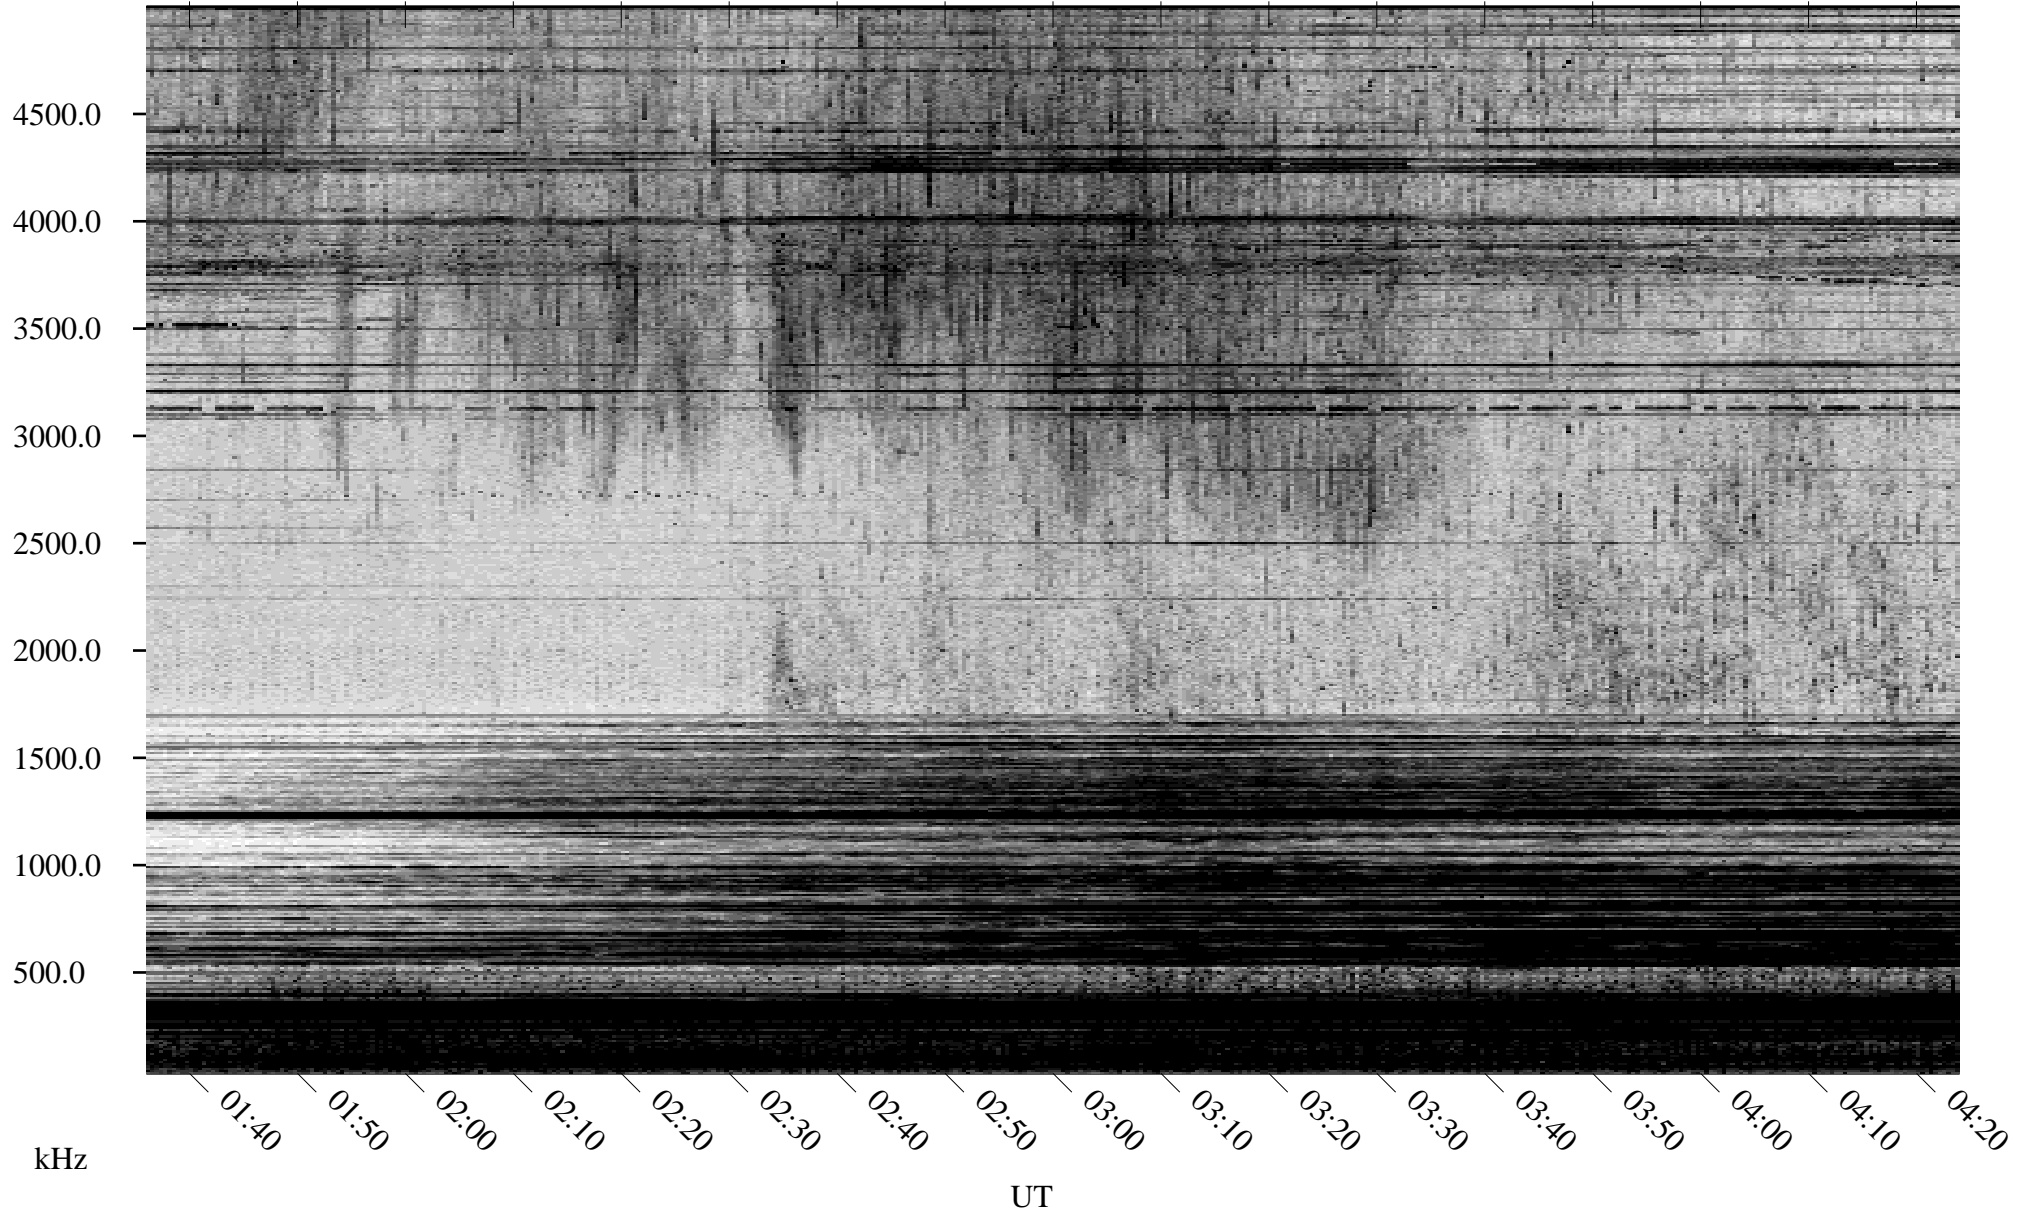

# 03/26/2004 Churchill, Manitoba

Linear Scale    Black = 161    White = 15

ch04086l.r00m max\_12

Page 1

# 03/26/2004 Churchill, Manitoba

Linear Scale    Black = 161    White = 15

ch04086l.r00m max\_12

Page 2

# 03/27/2004 Churchill, Manitoba

Linear Scale    Black = 161    White = 15

ch04086l.r00m max\_12

Page 3

# 03/27/2004 Churchill, Manitoba

Linear Scale    Black = 161    White = 15

ch04086l.r00m max\_12

Page 4