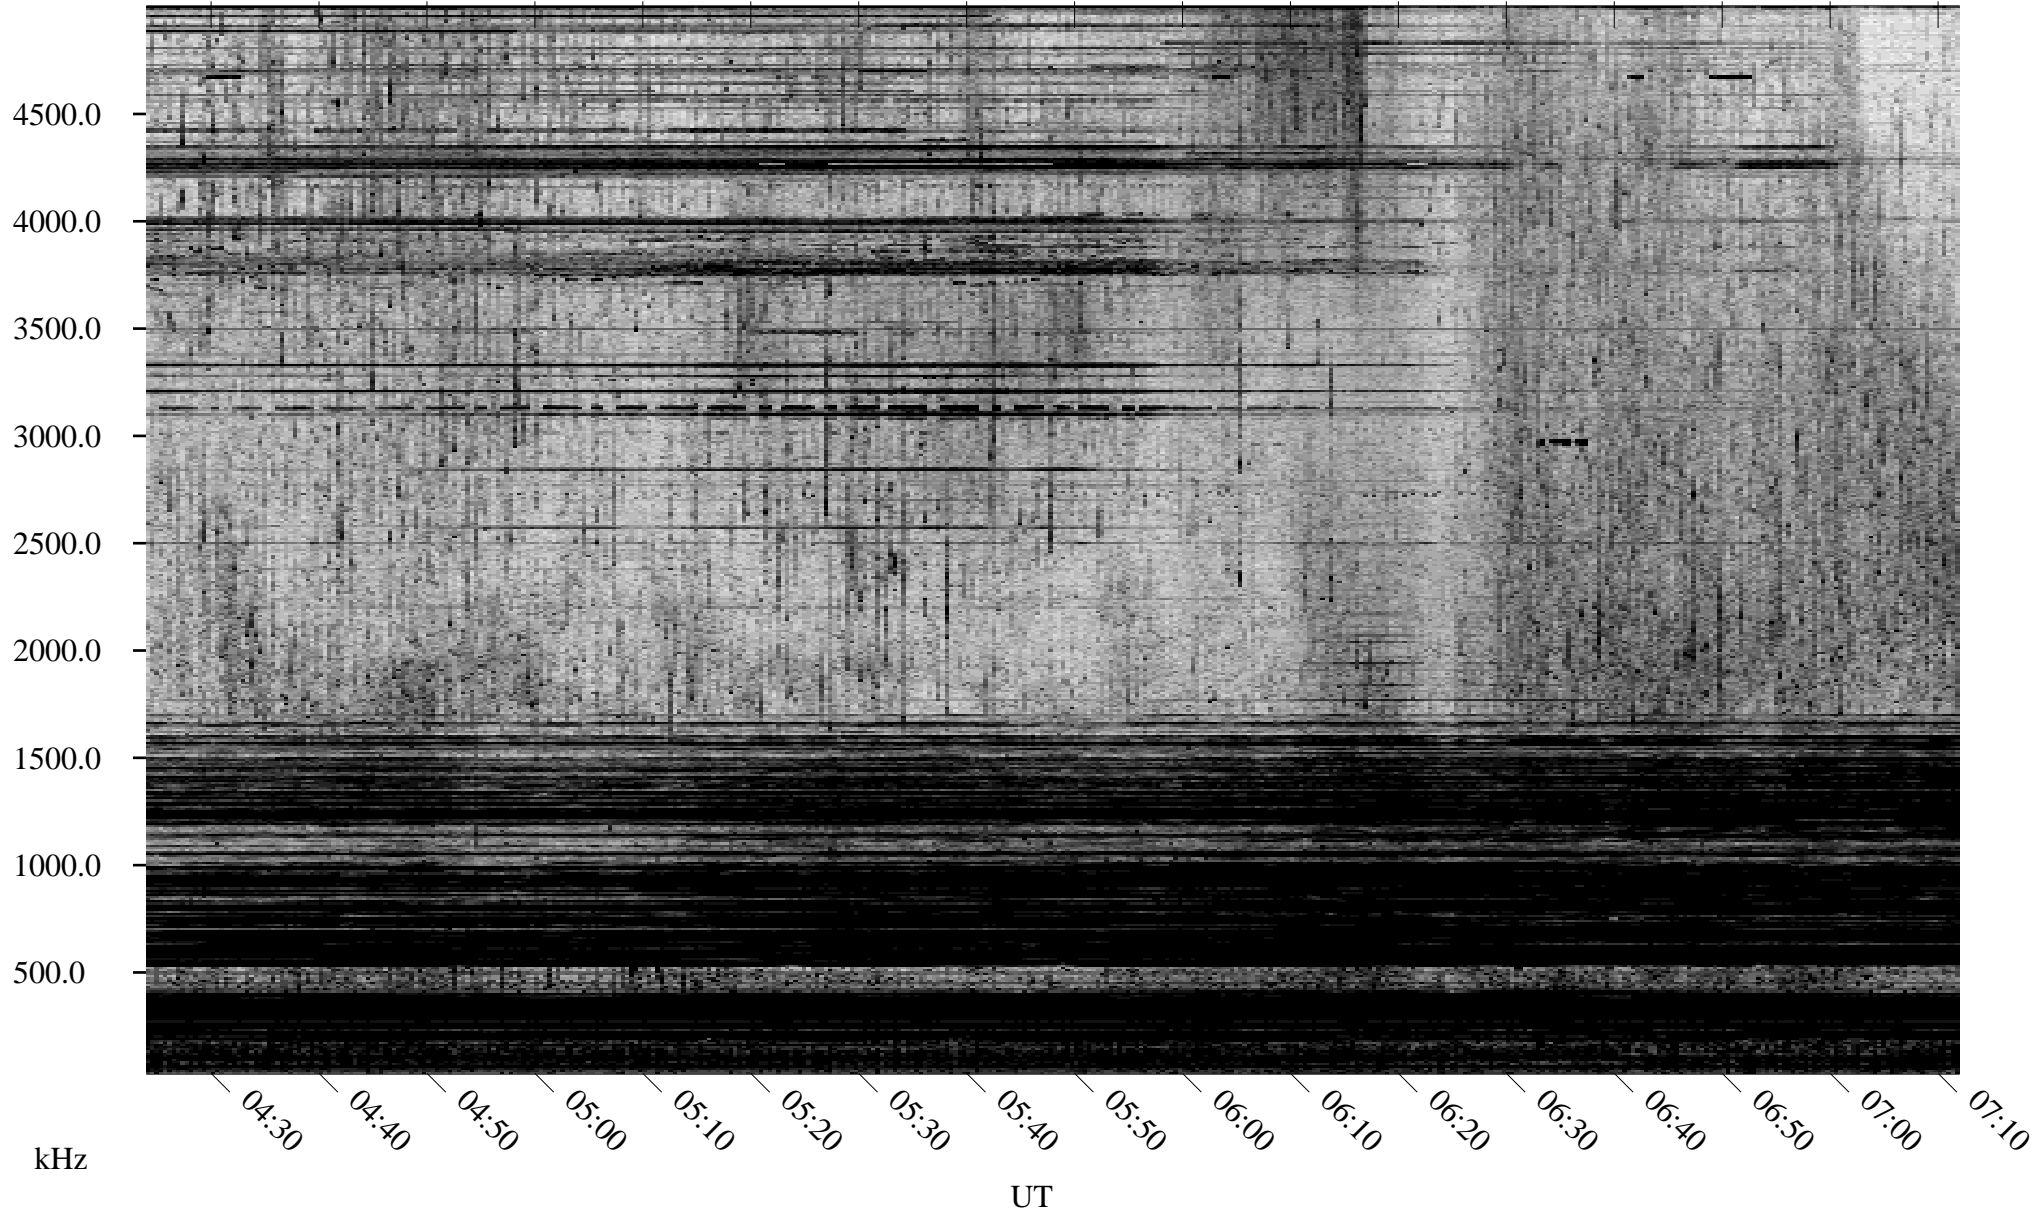

# 03/26/2004 Churchill, Manitoba

Linear Scale    Black = 161    White = 15

ch04086l.r00m max\_12

Page 1

# 03/26/2004 Churchill, Manitoba

Linear Scale    Black = 161    White = 15

ch04086l.r00m max\_12

Page 2

# 03/27/2004 Churchill, Manitoba

Linear Scale    Black = 161    White = 15

ch04086l.r00m max\_12

Page 3

# 03/27/2004 Churchill, Manitoba

Linear Scale    Black = 161    White = 15

ch04086l.r00m max\_12

Page 4