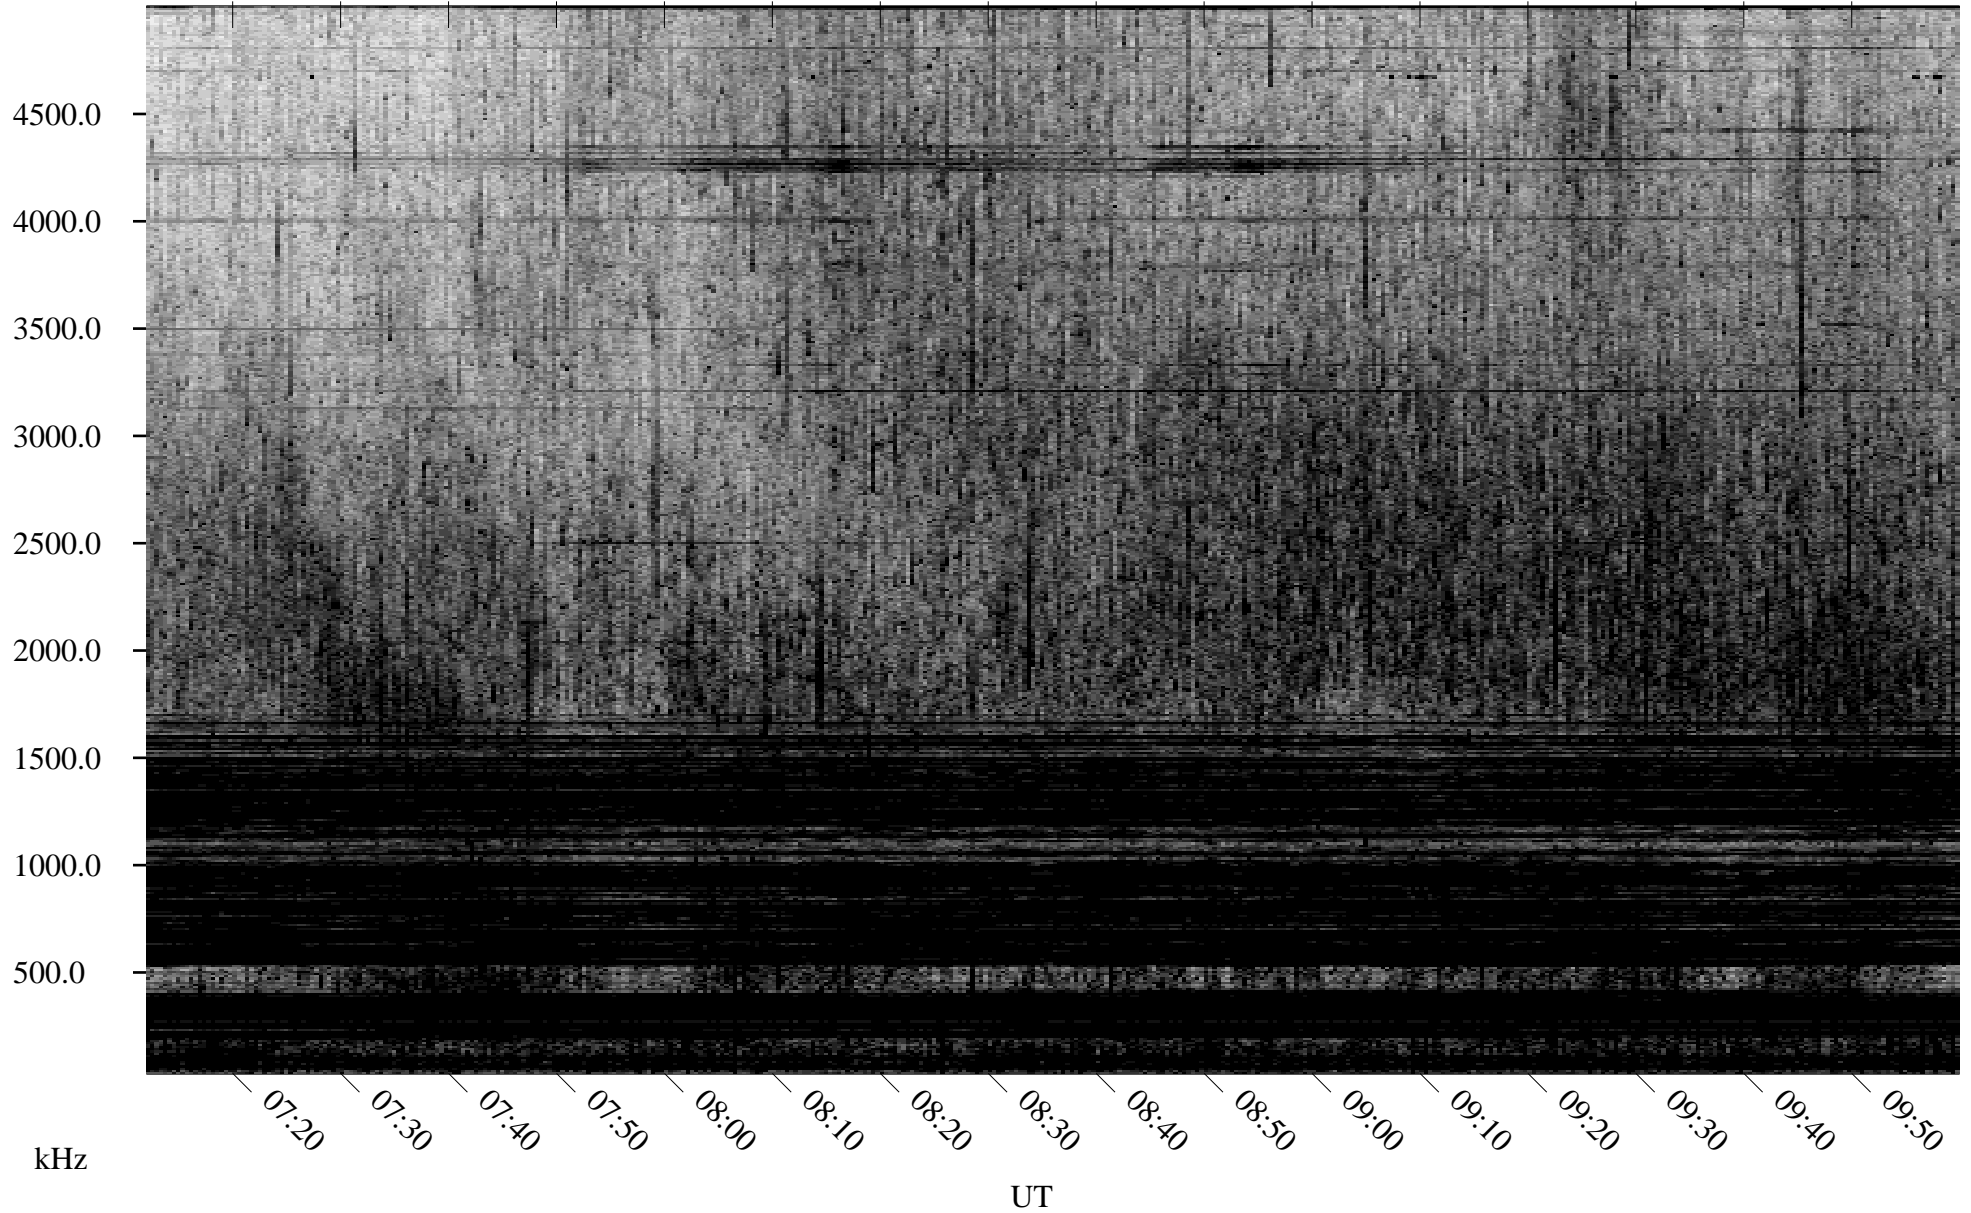

# 03/26/2004 Churchill, Manitoba

Linear Scale    Black = 161    White = 15

ch04086l.r00m max\_12

Page 1

# 03/27/2004 Churchill, Manitoba

Linear Scale    Black = 161    White = 15

ch04086l.r00m max\_12

Page 3

# 03/27/2004 Churchill, Manitoba

Linear Scale    Black = 161    White = 15

ch04086l.r00m max\_12

Page 4

# 03/27/2004 Churchill, Manitoba

Linear Scale    Black = 161    White = 15

ch04086l.r00m max\_12

Page 5