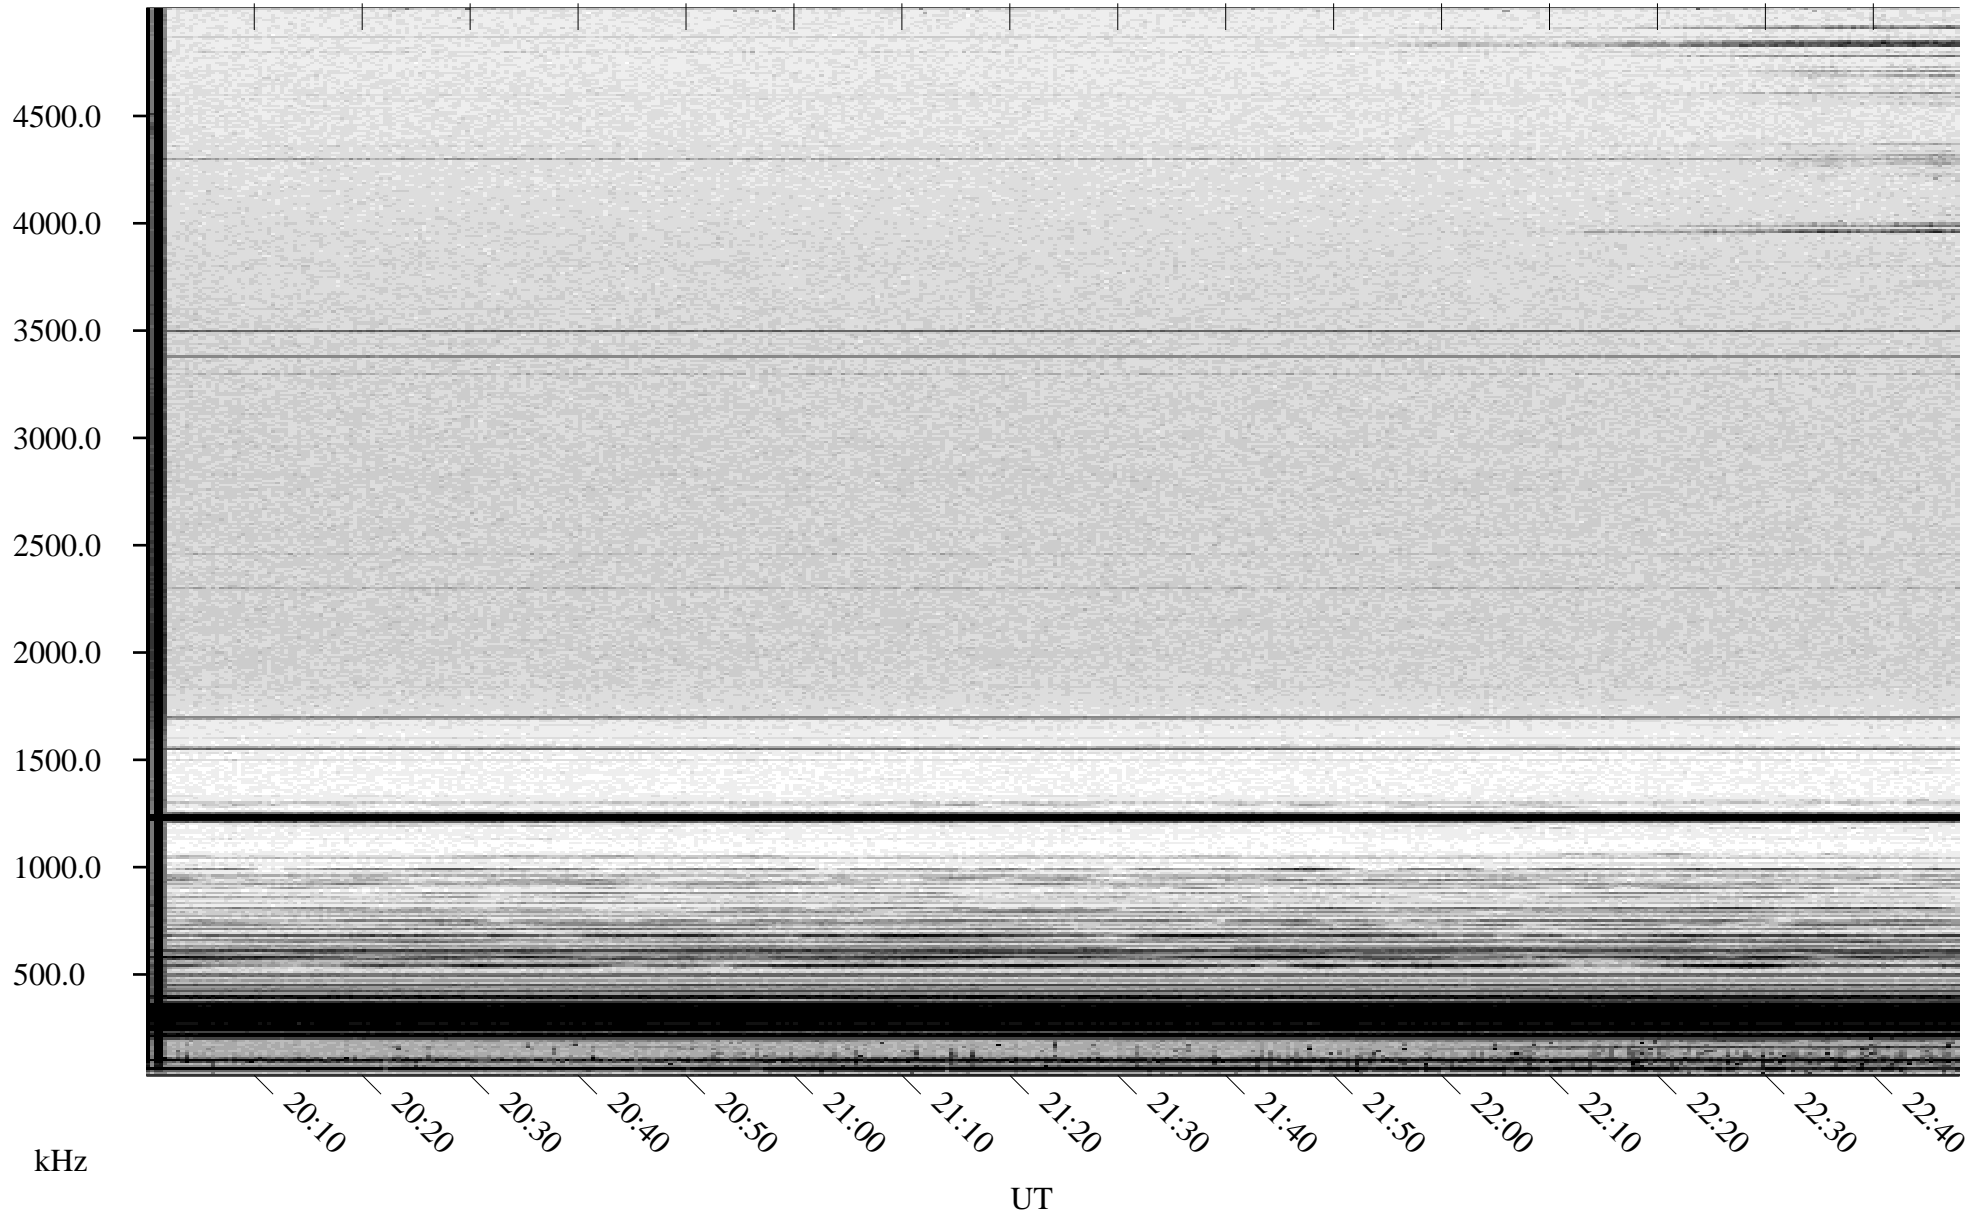

# 03/26/2004 Churchill, Manitoba

Linear Scale    Black = 161    White = 15

ch04086l.r00m max\_12

Page 1

# 03/26/2004 Churchill, Manitoba

Linear Scale    Black = 161    White = 15

ch04086l.r00m max\_12

Page 2

# 03/27/2004 Churchill, Manitoba

Linear Scale    Black = 161    White = 15

ch04086l.r00m max\_12

Page 3

# 03/27/2004 Churchill, Manitoba

Linear Scale    Black = 161    White = 15

ch04086l.r00m max\_12

Page 4