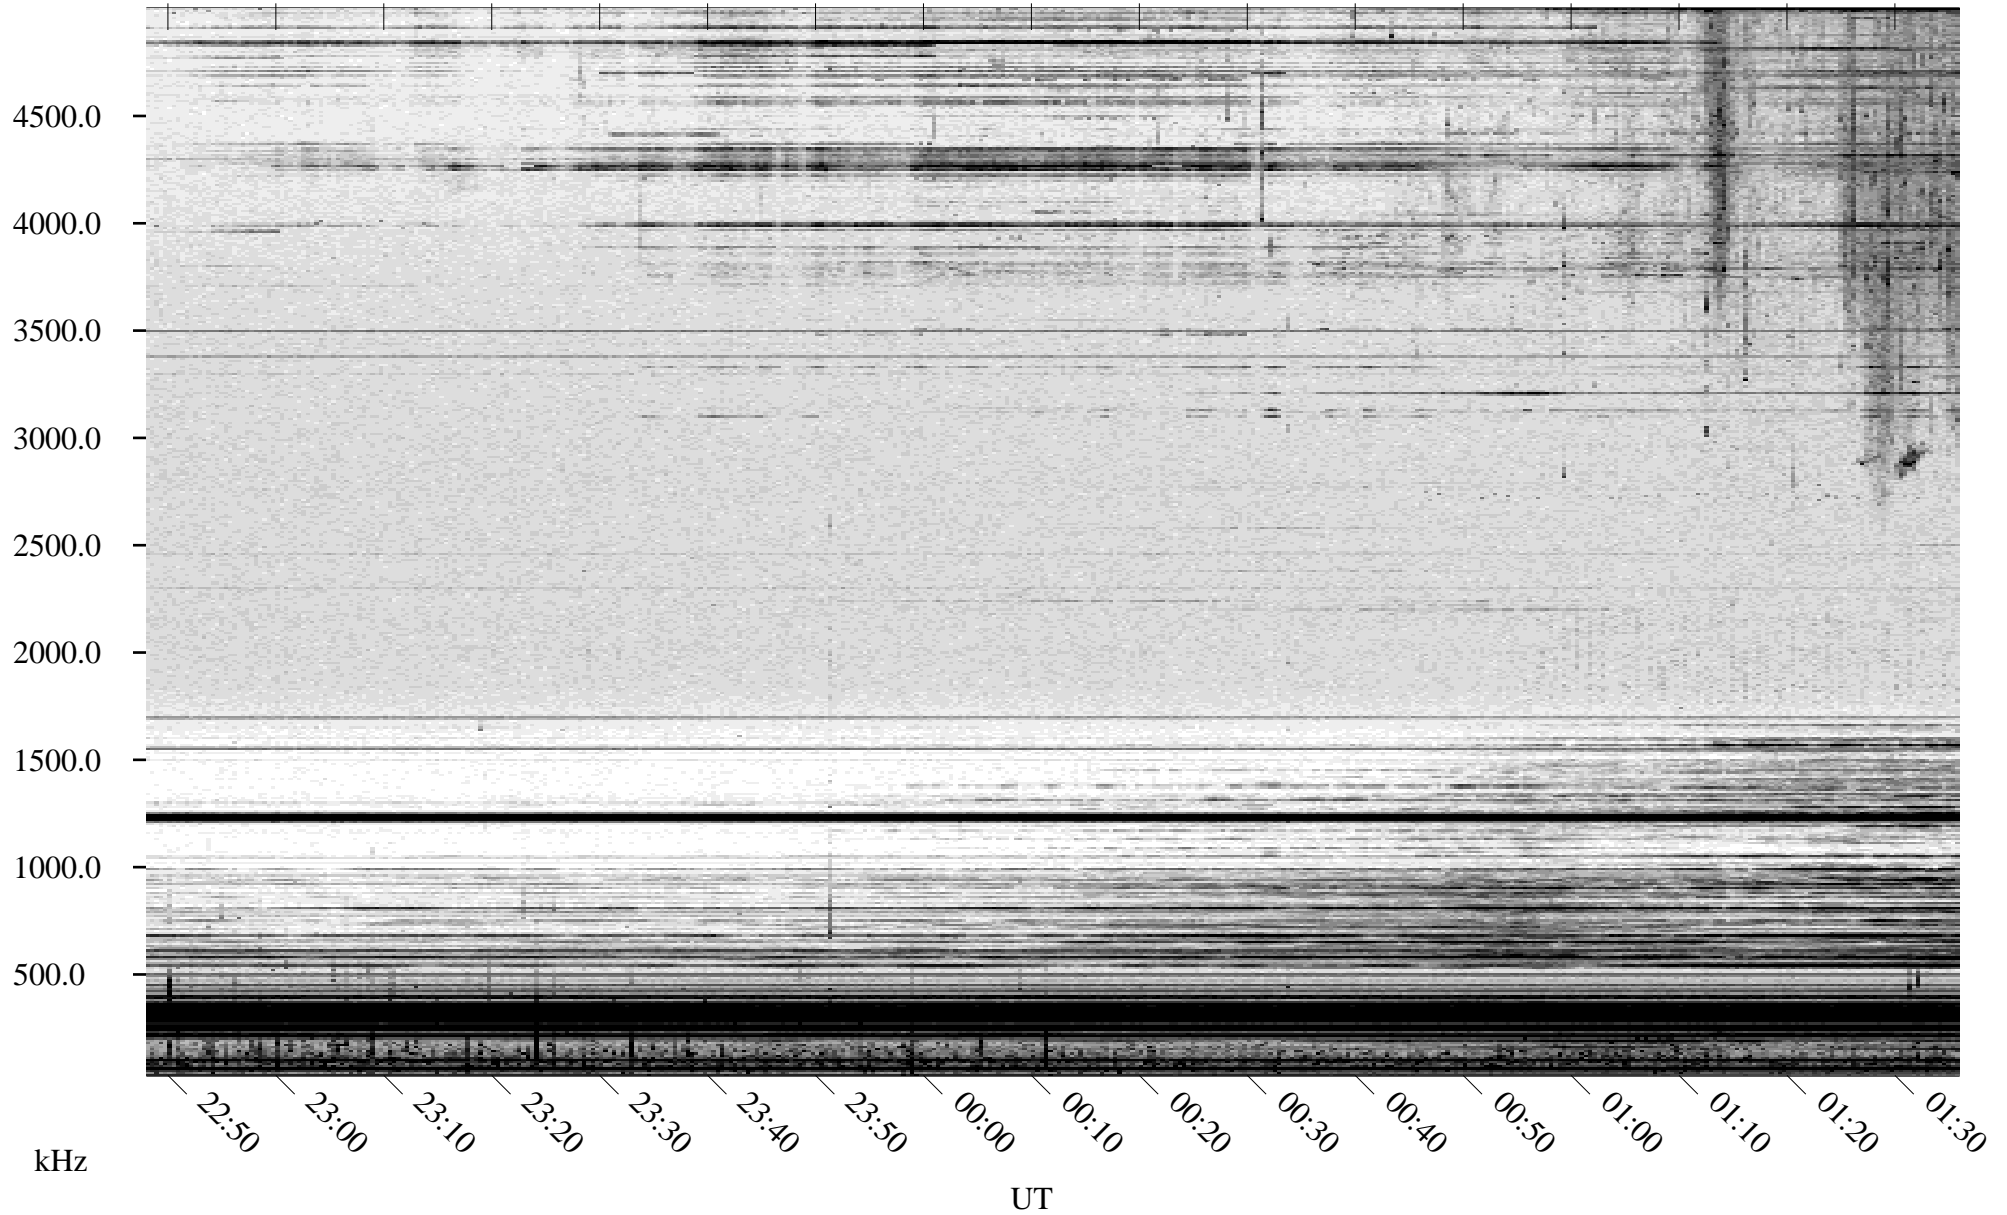

03/27/2004 Churchill, Manitoba

Linear Scale Black = 161 White = 15

ch04087l.r00m max_12

Page 1

03/27/2004 Churchill, Manitoba

Linear Scale Black = 161 White = 15

ch04087l.r00m max_12

Page 2

03/28/2004 Churchill, Manitoba

Linear Scale Black = 161 White = 15

ch04087l.r00m max_12

Page 3

03/28/2004 Churchill, Manitoba

Linear Scale Black = 161 White = 15

ch04087l.r00m max_12

Page 4

03/28/2004 Churchill, Manitoba

Linear Scale Black = 161 White = 15

ch04087l.r00m max_12

Page 5

03/28/2004 Churchill, Manitoba

Linear Scale Black = 161 White = 15

ch04087l.r00m max_12

Page 6

03/28/2004 Churchill, Manitoba

Linear Scale Black = 161 White = 15

ch04087l.r00m max_12

Page 7

03/28/2004 Churchill, Manitoba

Linear Scale Black = 161 White = 15

ch04087l.r00m max_12