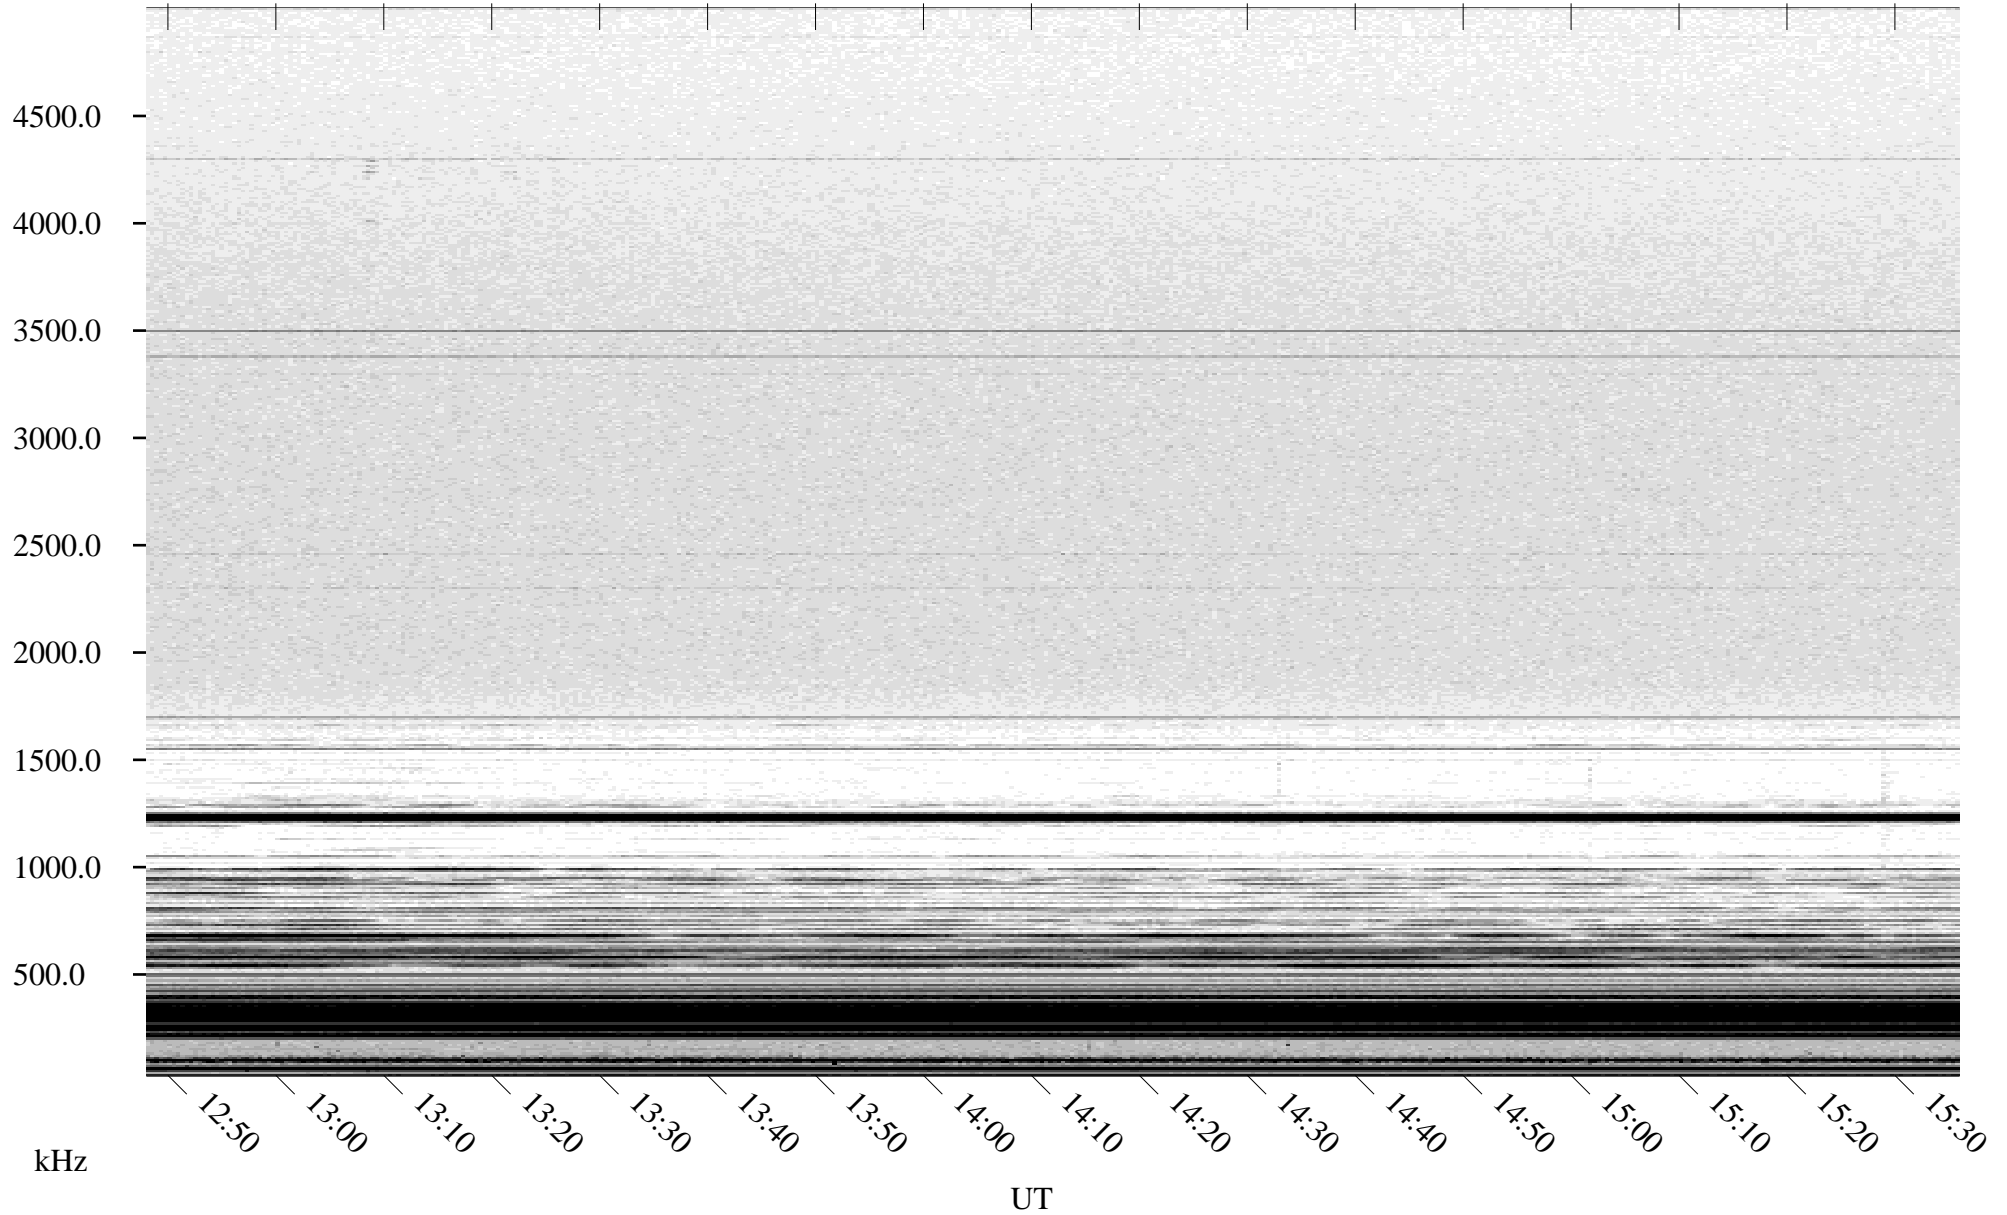

03/27/2004 Churchill, Manitoba

Linear Scale Black = 161 White = 15

ch04087l.r00m max_12

Page 1

03/27/2004 Churchill, Manitoba

Linear Scale Black = 161 White = 15

ch04087l.r00m max_12

Page 2

03/28/2004 Churchill, Manitoba

Linear Scale Black = 161 White = 15

ch04087l.r00m max_12

Page 3

03/28/2004 Churchill, Manitoba

Linear Scale Black = 161 White = 15

ch04087l.r00m max_12

Page 4

03/28/2004 Churchill, Manitoba

Linear Scale Black = 161 White = 15

ch04087l.r00m max_12

Page 5

03/28/2004 Churchill, Manitoba

Linear Scale Black = 161 White = 15

ch04087l.r00m max_12

Page 6

03/28/2004 Churchill, Manitoba

Linear Scale Black = 161 White = 15

ch04087l.r00m max_12

Page 7

03/28/2004 Churchill, Manitoba

Linear Scale Black = 161 White = 15

ch04087l.r00m max_12