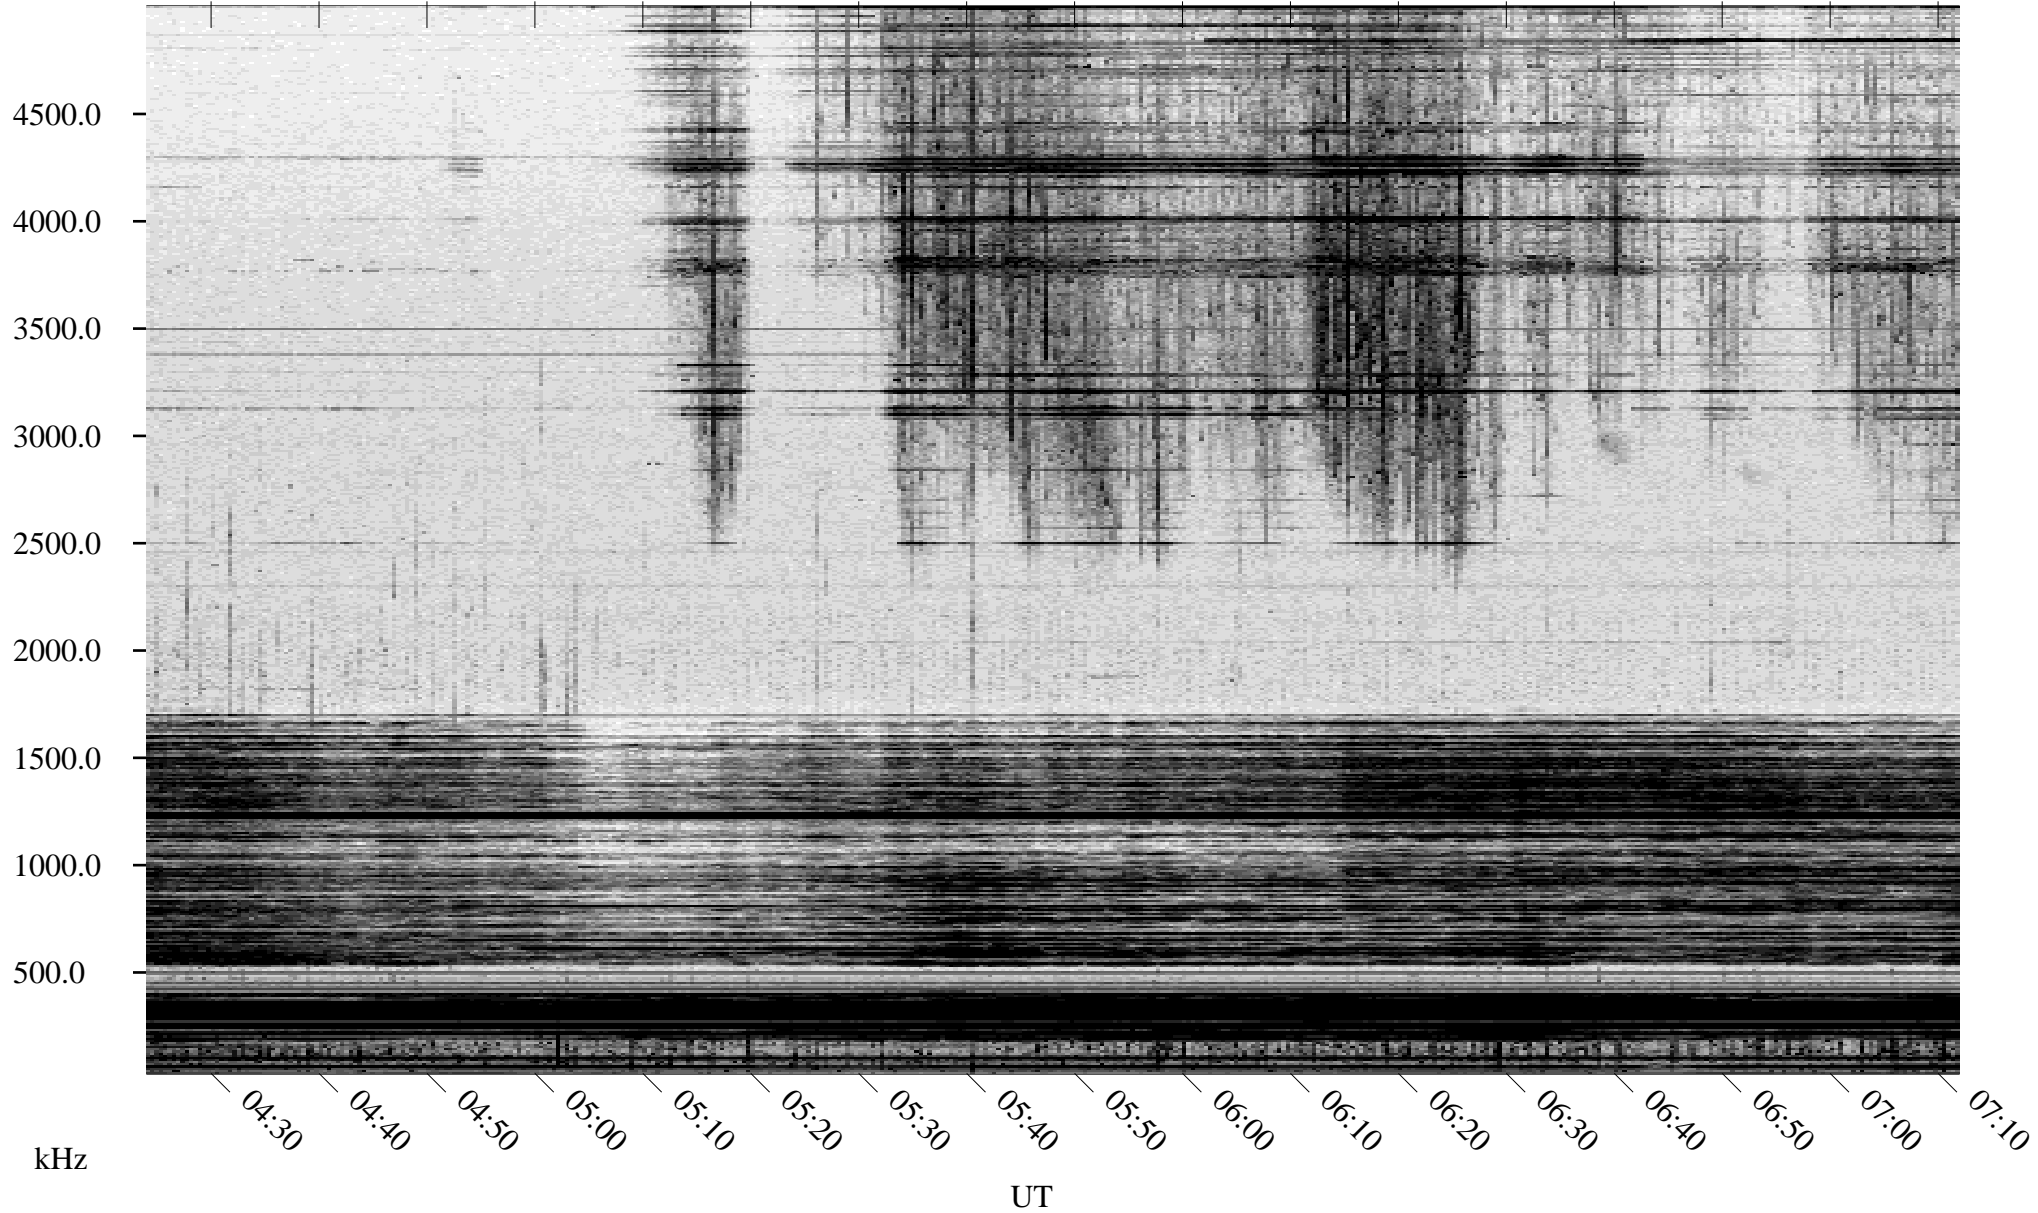

03/27/2004 Churchill, Manitoba

Linear Scale Black = 161 White = 15

ch04087l.r00m max_12

Page 1

03/27/2004 Churchill, Manitoba

Linear Scale Black = 161 White = 15

ch04087l.r00m max_12

Page 2

03/28/2004 Churchill, Manitoba

Linear Scale Black = 161 White = 15

ch04087l.r00m max_12

Page 3

03/28/2004 Churchill, Manitoba

Linear Scale Black = 161 White = 15

ch04087l.r00m max_12

Page 4

03/28/2004 Churchill, Manitoba

Linear Scale Black = 161 White = 15

ch04087l.r00m max_12

Page 5

03/28/2004 Churchill, Manitoba

Linear Scale Black = 161 White = 15

ch04087l.r00m max_12

Page 6

03/28/2004 Churchill, Manitoba

Linear Scale Black = 161 White = 15

ch04087l.r00m max_12

Page 7

03/28/2004 Churchill, Manitoba

Linear Scale Black = 161 White = 15

ch04087l.r00m max_12