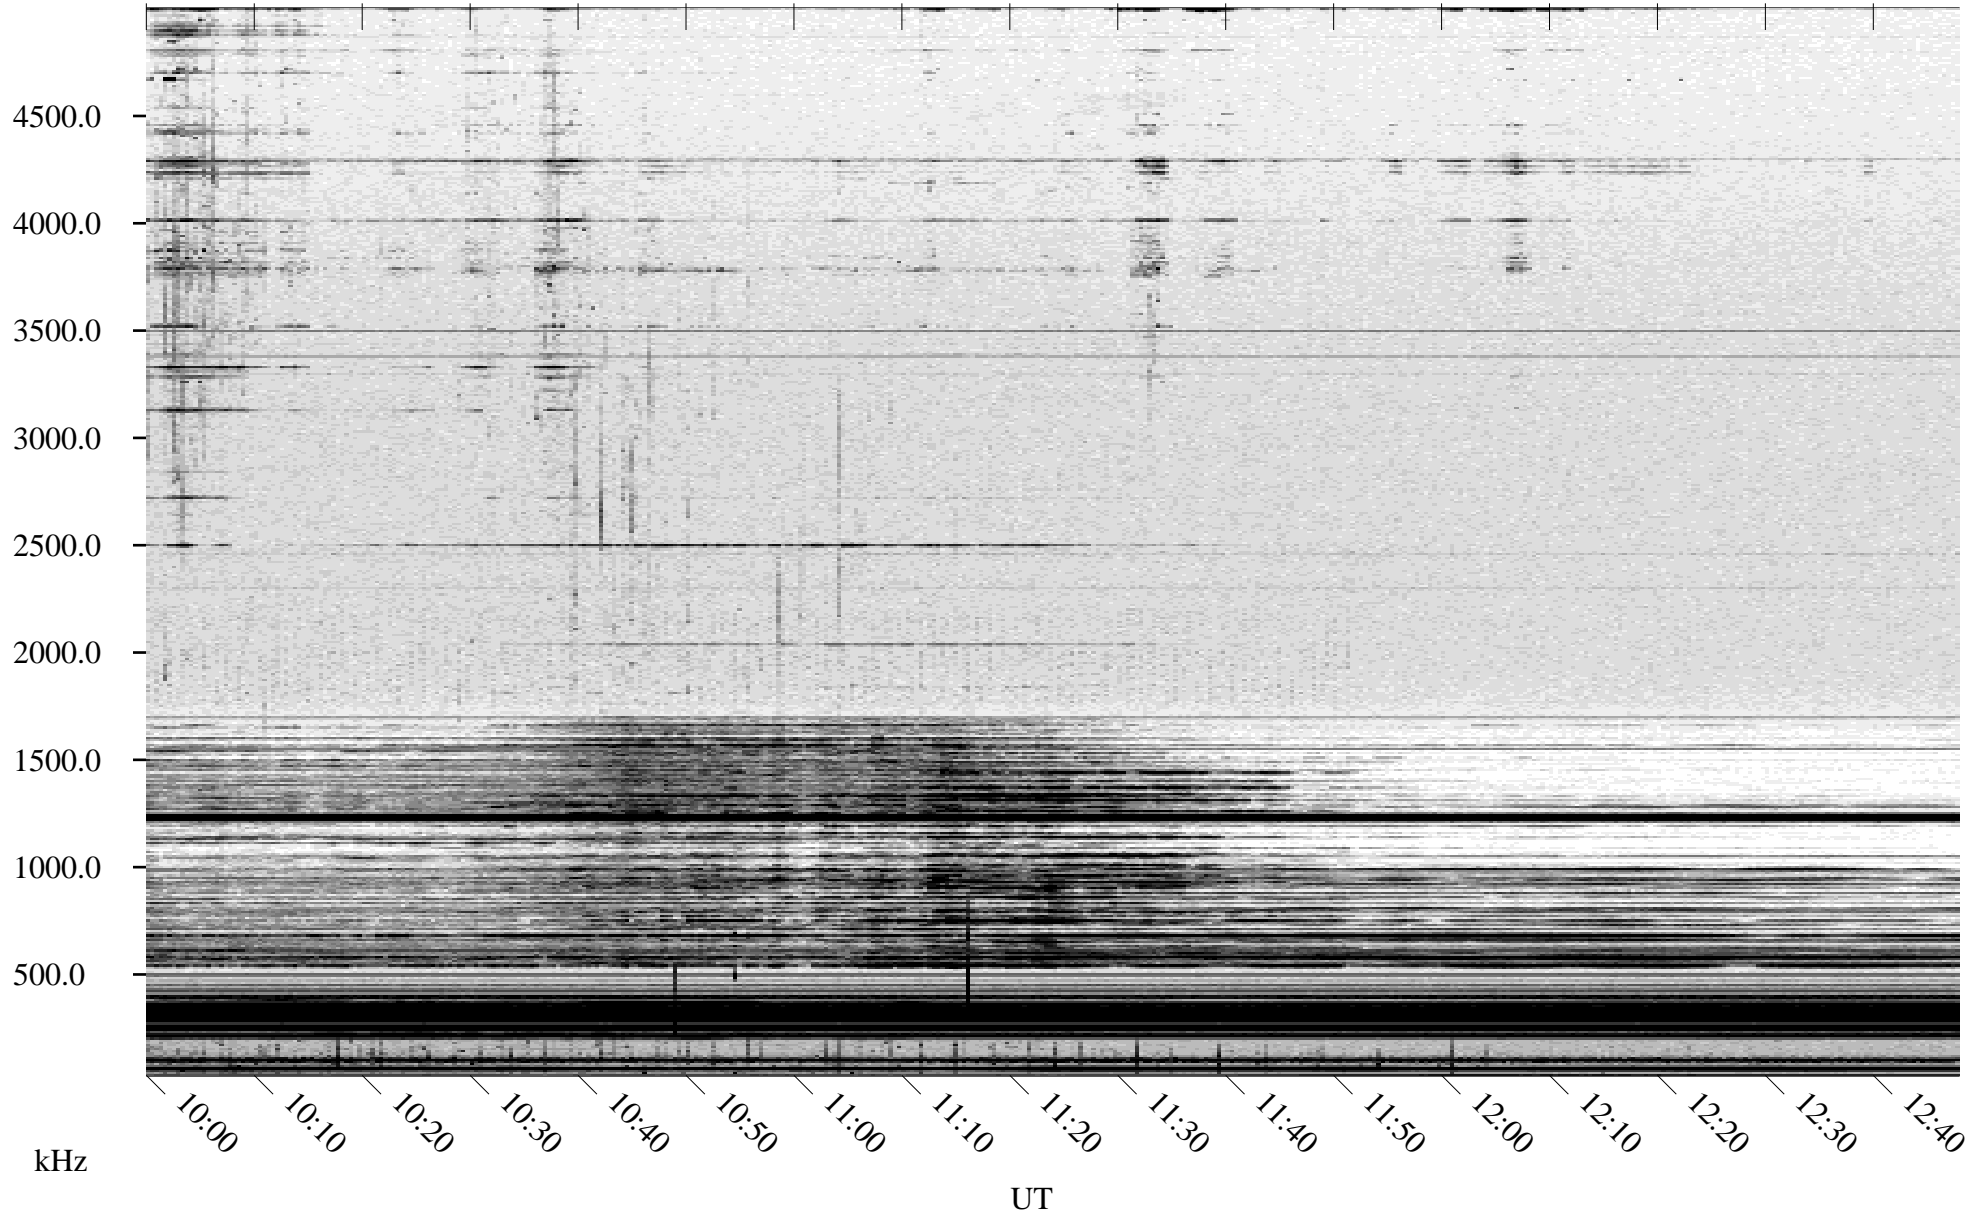

03/27/2004 Churchill, Manitoba

Linear Scale Black = 161 White = 15

ch04087l.r00m max_12

Page 1

03/27/2004 Churchill, Manitoba

Linear Scale Black = 161 White = 15

ch04087l.r00m max_12

Page 2

03/28/2004 Churchill, Manitoba

Linear Scale Black = 161 White = 15

ch04087l.r00m max_12

Page 3

03/28/2004 Churchill, Manitoba

Linear Scale Black = 161 White = 15

ch04087l.r00m max_12

Page 4

03/28/2004 Churchill, Manitoba

Linear Scale Black = 161 White = 15

ch04087l.r00m max_12

Page 5

03/28/2004 Churchill, Manitoba

Linear Scale Black = 161 White = 15

ch04087l.r00m max_12

Page 6

03/28/2004 Churchill, Manitoba

Linear Scale Black = 161 White = 15

ch04087l.r00m max_12

Page 7

03/28/2004 Churchill, Manitoba

Linear Scale Black = 161 White = 15

ch04087l.r00m max_12