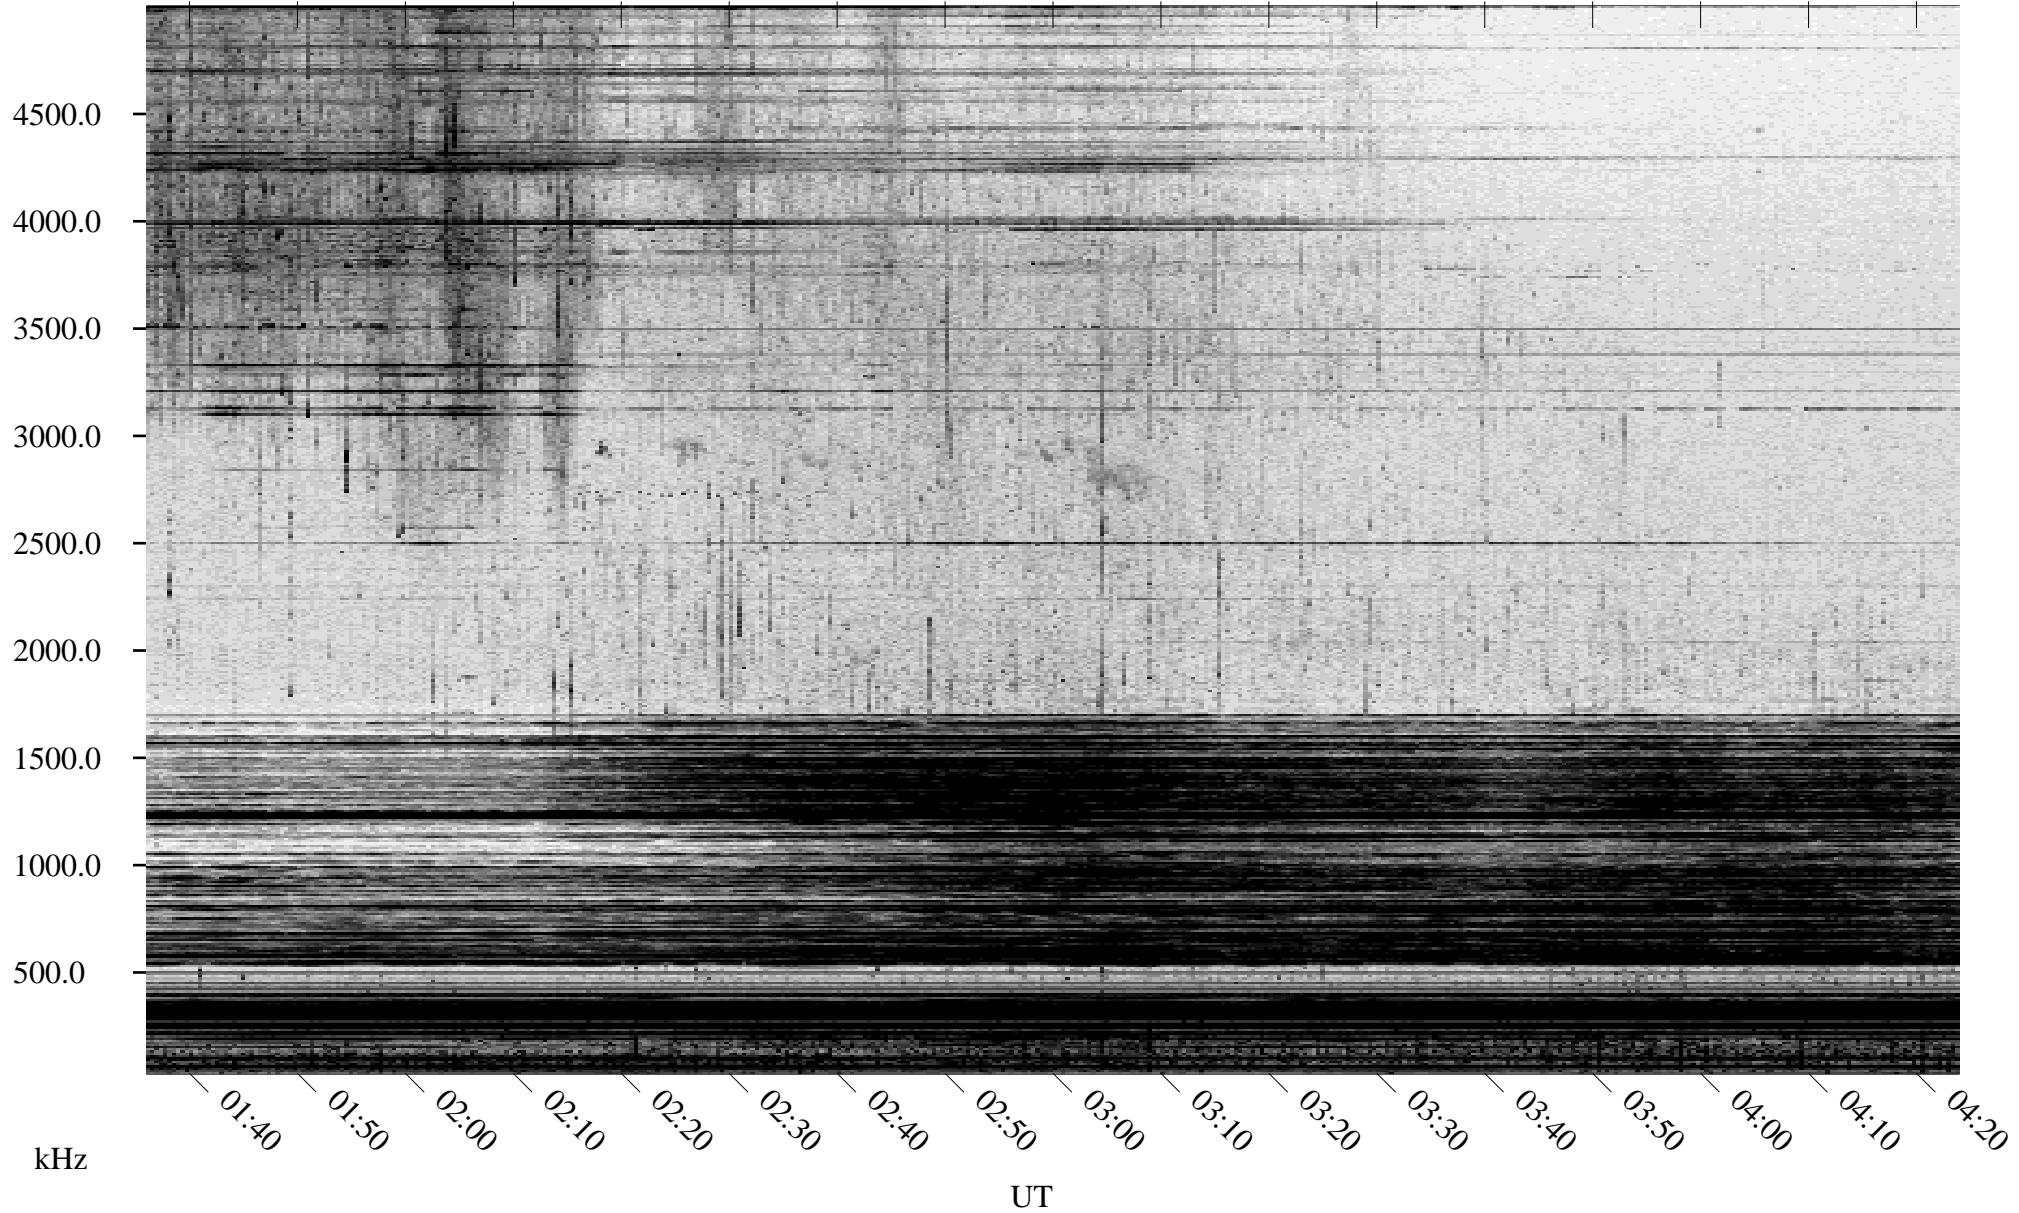

03/27/2004 Churchill, Manitoba

Linear Scale Black = 161 White = 15

ch04087l.r00m max_12

Page 1

03/27/2004 Churchill, Manitoba

Linear Scale Black = 161 White = 15

ch04087l.r00m max_12

Page 2

03/28/2004 Churchill, Manitoba

Linear Scale Black = 161 White = 15

ch04087l.r00m max_12

Page 3

03/28/2004 Churchill, Manitoba

Linear Scale Black = 161 White = 15

ch04087l.r00m max_12

Page 4

03/28/2004 Churchill, Manitoba

Linear Scale Black = 161 White = 15

ch04087l.r00m max_12

Page 5

03/28/2004 Churchill, Manitoba

Linear Scale Black = 161 White = 15

ch04087l.r00m max_12

Page 6

03/28/2004 Churchill, Manitoba

Linear Scale Black = 161 White = 15

ch04087l.r00m max_12

Page 7

03/28/2004 Churchill, Manitoba

Linear Scale Black = 161 White = 15

ch04087l.r00m max_12