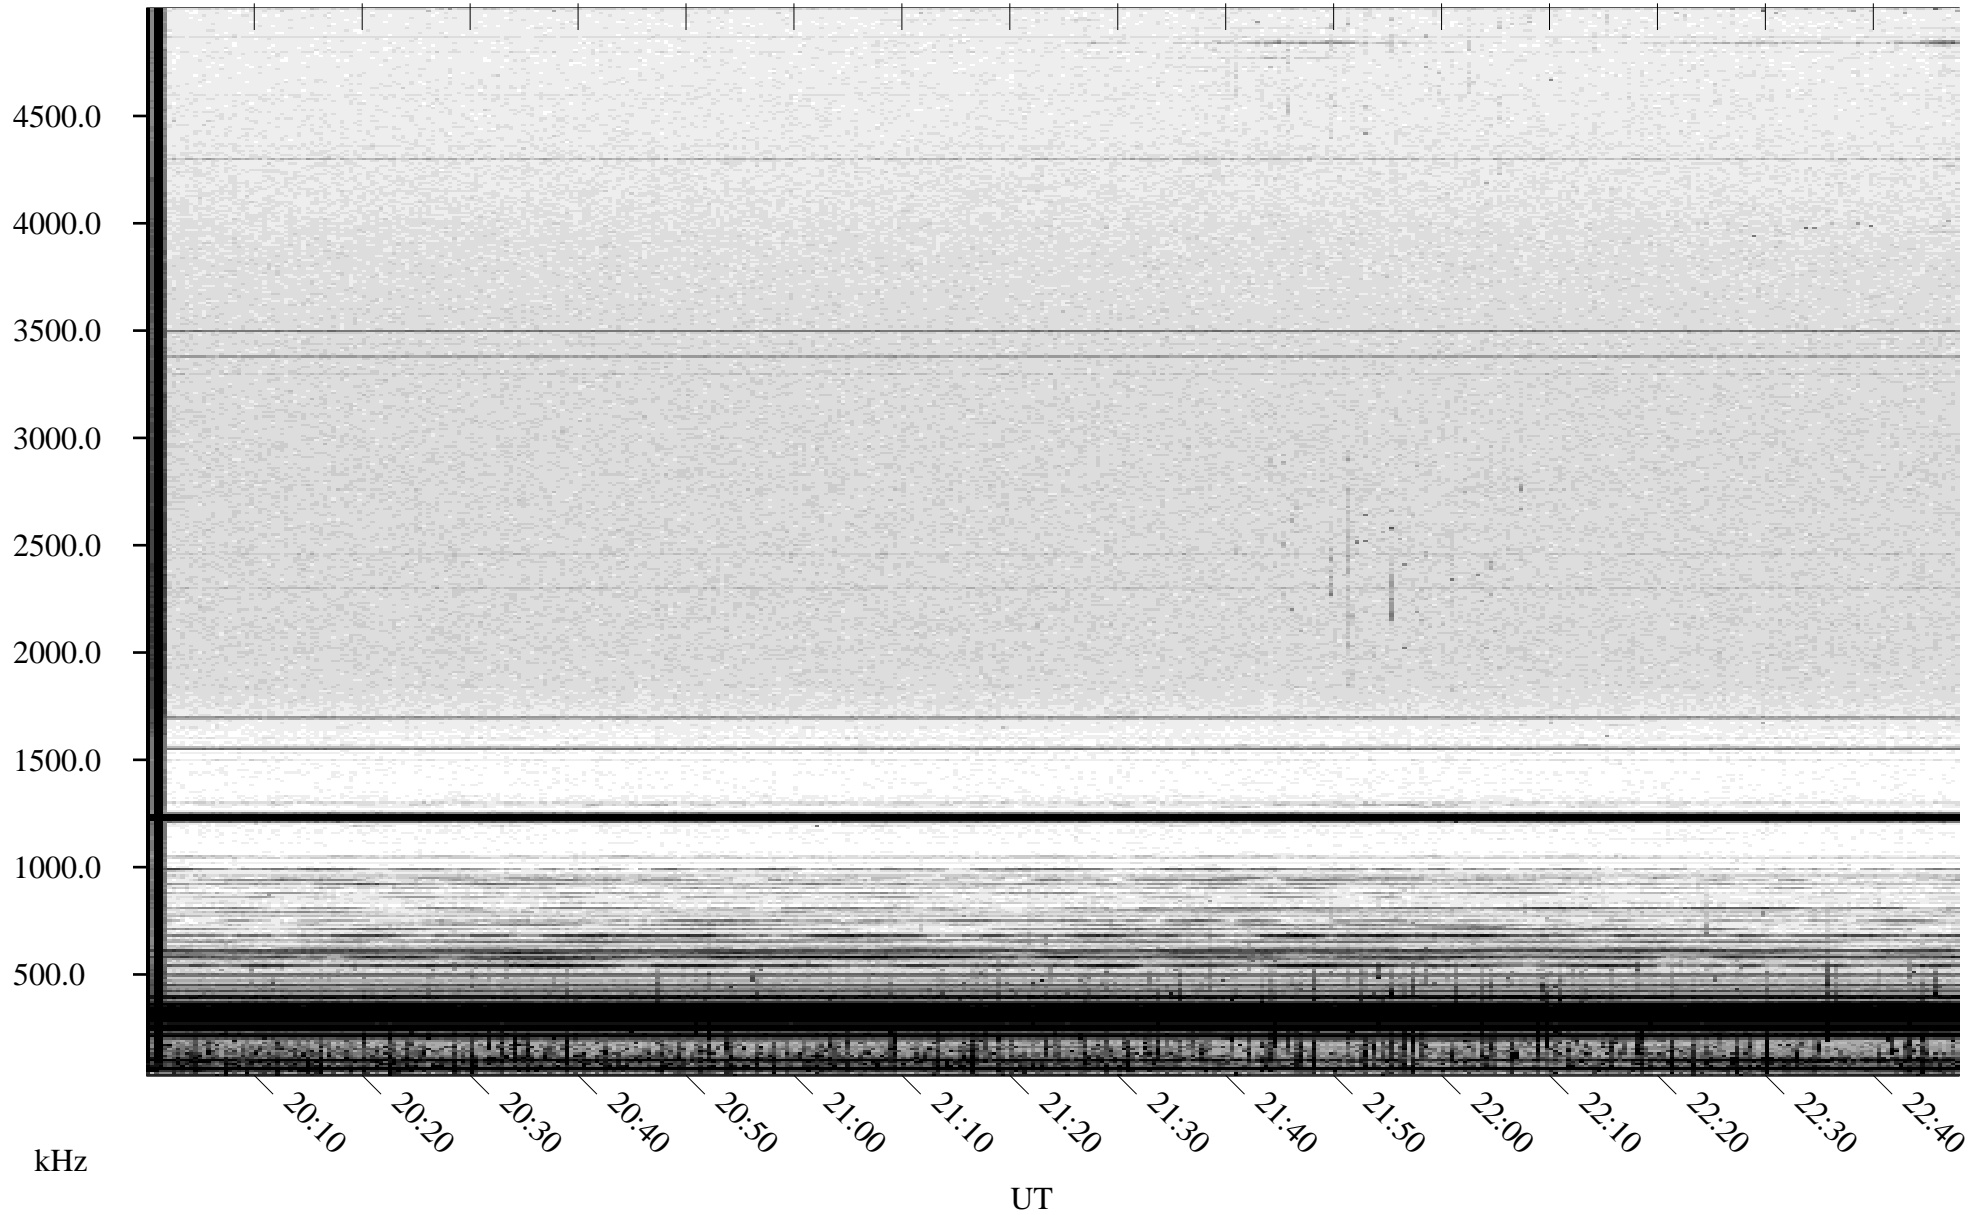

03/27/2004 Churchill, Manitoba

Linear Scale Black = 161 White = 15

ch04087l.r00m max_12

Page 1

03/27/2004 Churchill, Manitoba

Linear Scale Black = 161 White = 15

ch04087l.r00m max_12

Page 2

03/28/2004 Churchill, Manitoba

Linear Scale Black = 161 White = 15

ch04087l.r00m max_12

Page 3

03/28/2004 Churchill, Manitoba

Linear Scale Black = 161 White = 15

ch04087l.r00m max_12

Page 4

03/28/2004 Churchill, Manitoba

Linear Scale Black = 161 White = 15

ch04087l.r00m max_12

Page 5

03/28/2004 Churchill, Manitoba

Linear Scale Black = 161 White = 15

ch04087l.r00m max_12

Page 6

03/28/2004 Churchill, Manitoba

Linear Scale Black = 161 White = 15

ch04087l.r00m max_12

Page 7

03/28/2004 Churchill, Manitoba

Linear Scale Black = 161 White = 15

ch04087l.r00m max_12