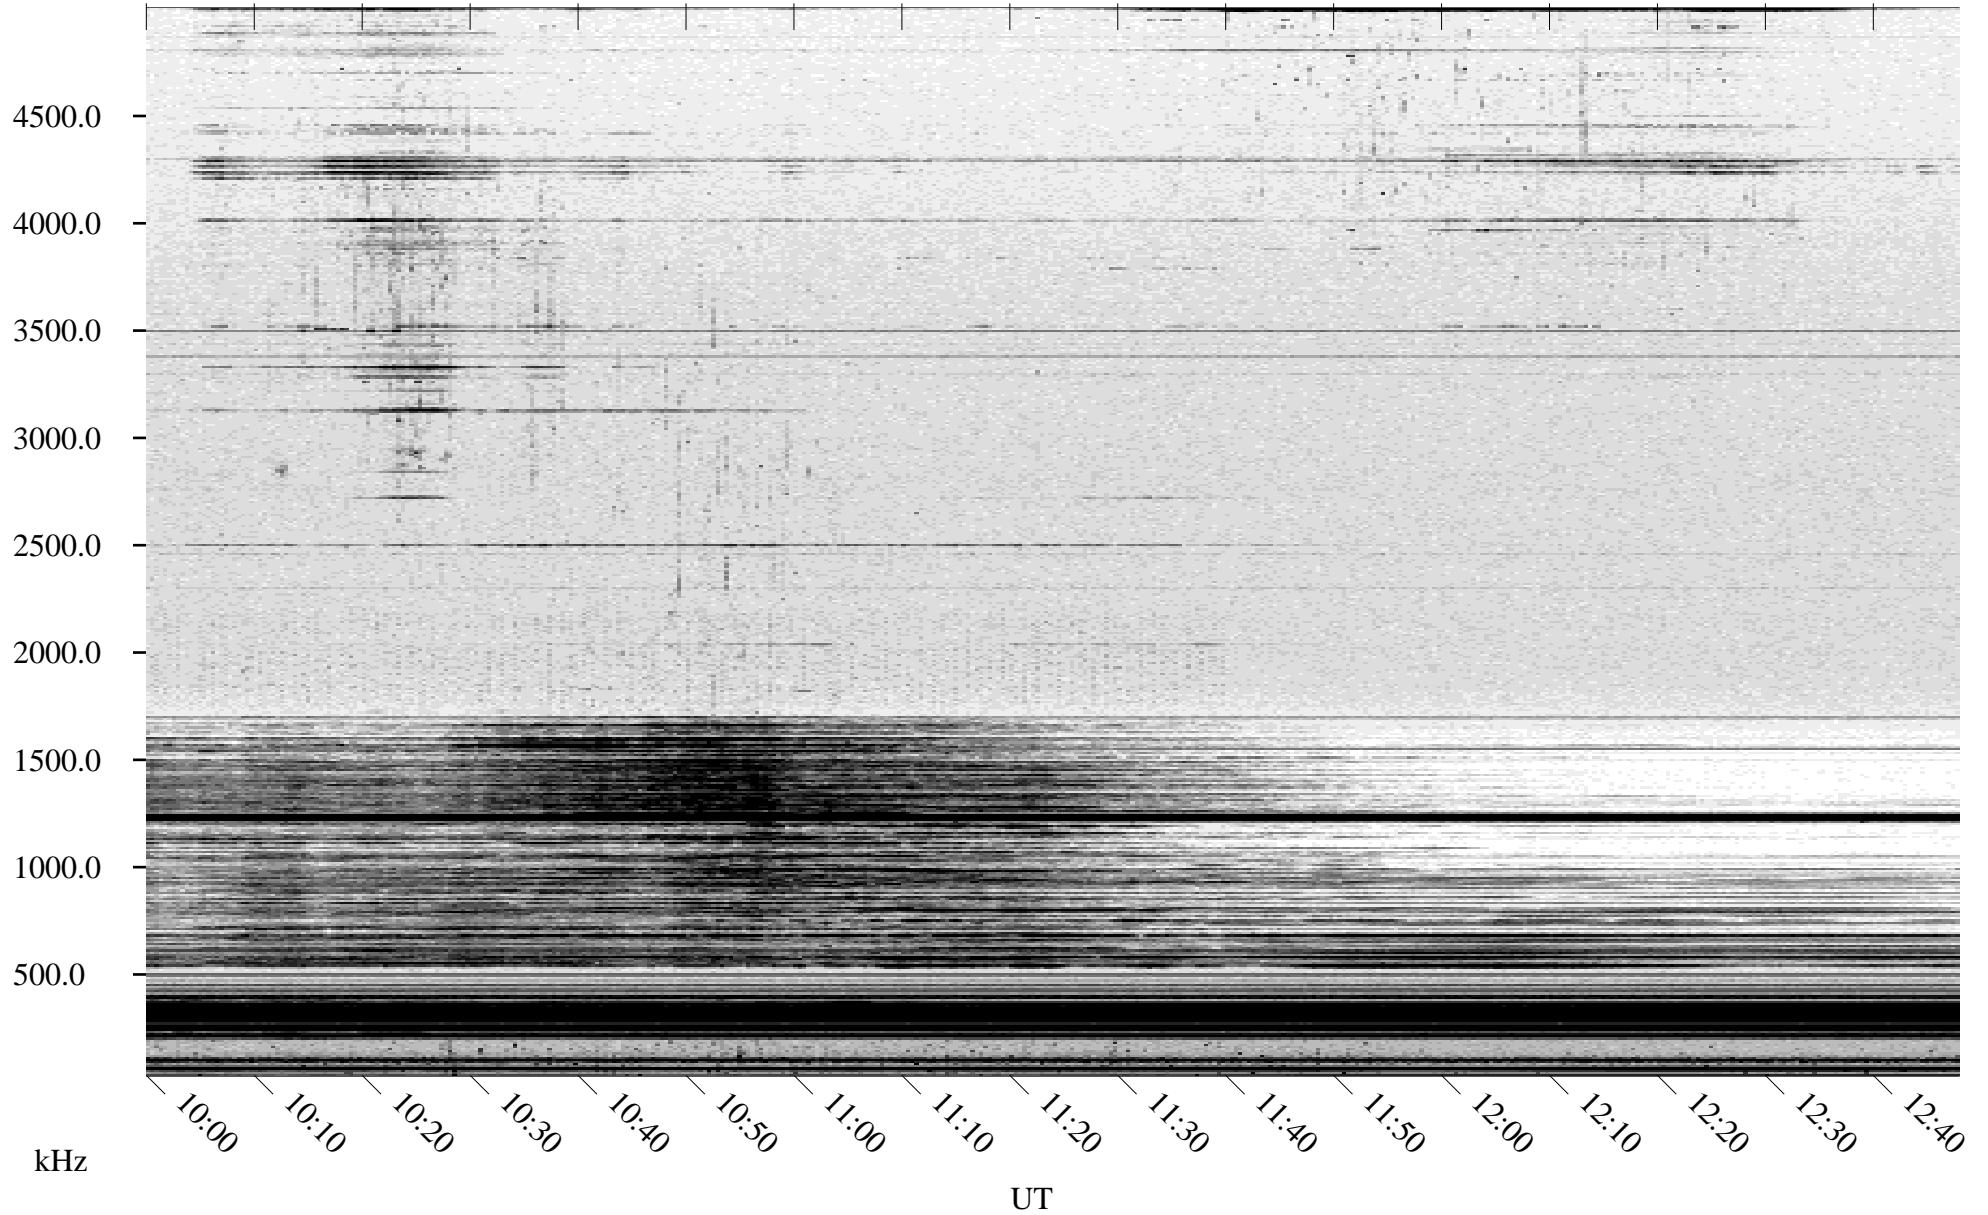

03/28/2004 Churchill, Manitoba

Linear Scale Black = 161 White = 15

ch04088l.r00m max_12

Page 1

03/28/2004 Churchill, Manitoba

Linear Scale Black = 161 White = 15

ch04088l.r00m max_12

Page 2

03/29/2004 Churchill, Manitoba

Linear Scale Black = 161 White = 15

ch04088l.r00m max_12

Page 3

03/29/2004 Churchill, Manitoba

Linear Scale Black = 161 White = 15

ch04088l.r00m max_12

Page 4

03/29/2004 Churchill, Manitoba

Linear Scale Black = 161 White = 15

ch04088l.r00m max_12

Page 5

03/29/2004 Churchill, Manitoba

Linear Scale Black = 161 White = 15

ch04088l.r00m max_12

Page 6

03/29/2004 Churchill, Manitoba

Linear Scale Black = 161 White = 15

ch04088l.r00m max_12

Page 7

03/29/2004 Churchill, Manitoba

Linear Scale Black = 161 White = 15

ch04088l.r00m max_12

Page 8