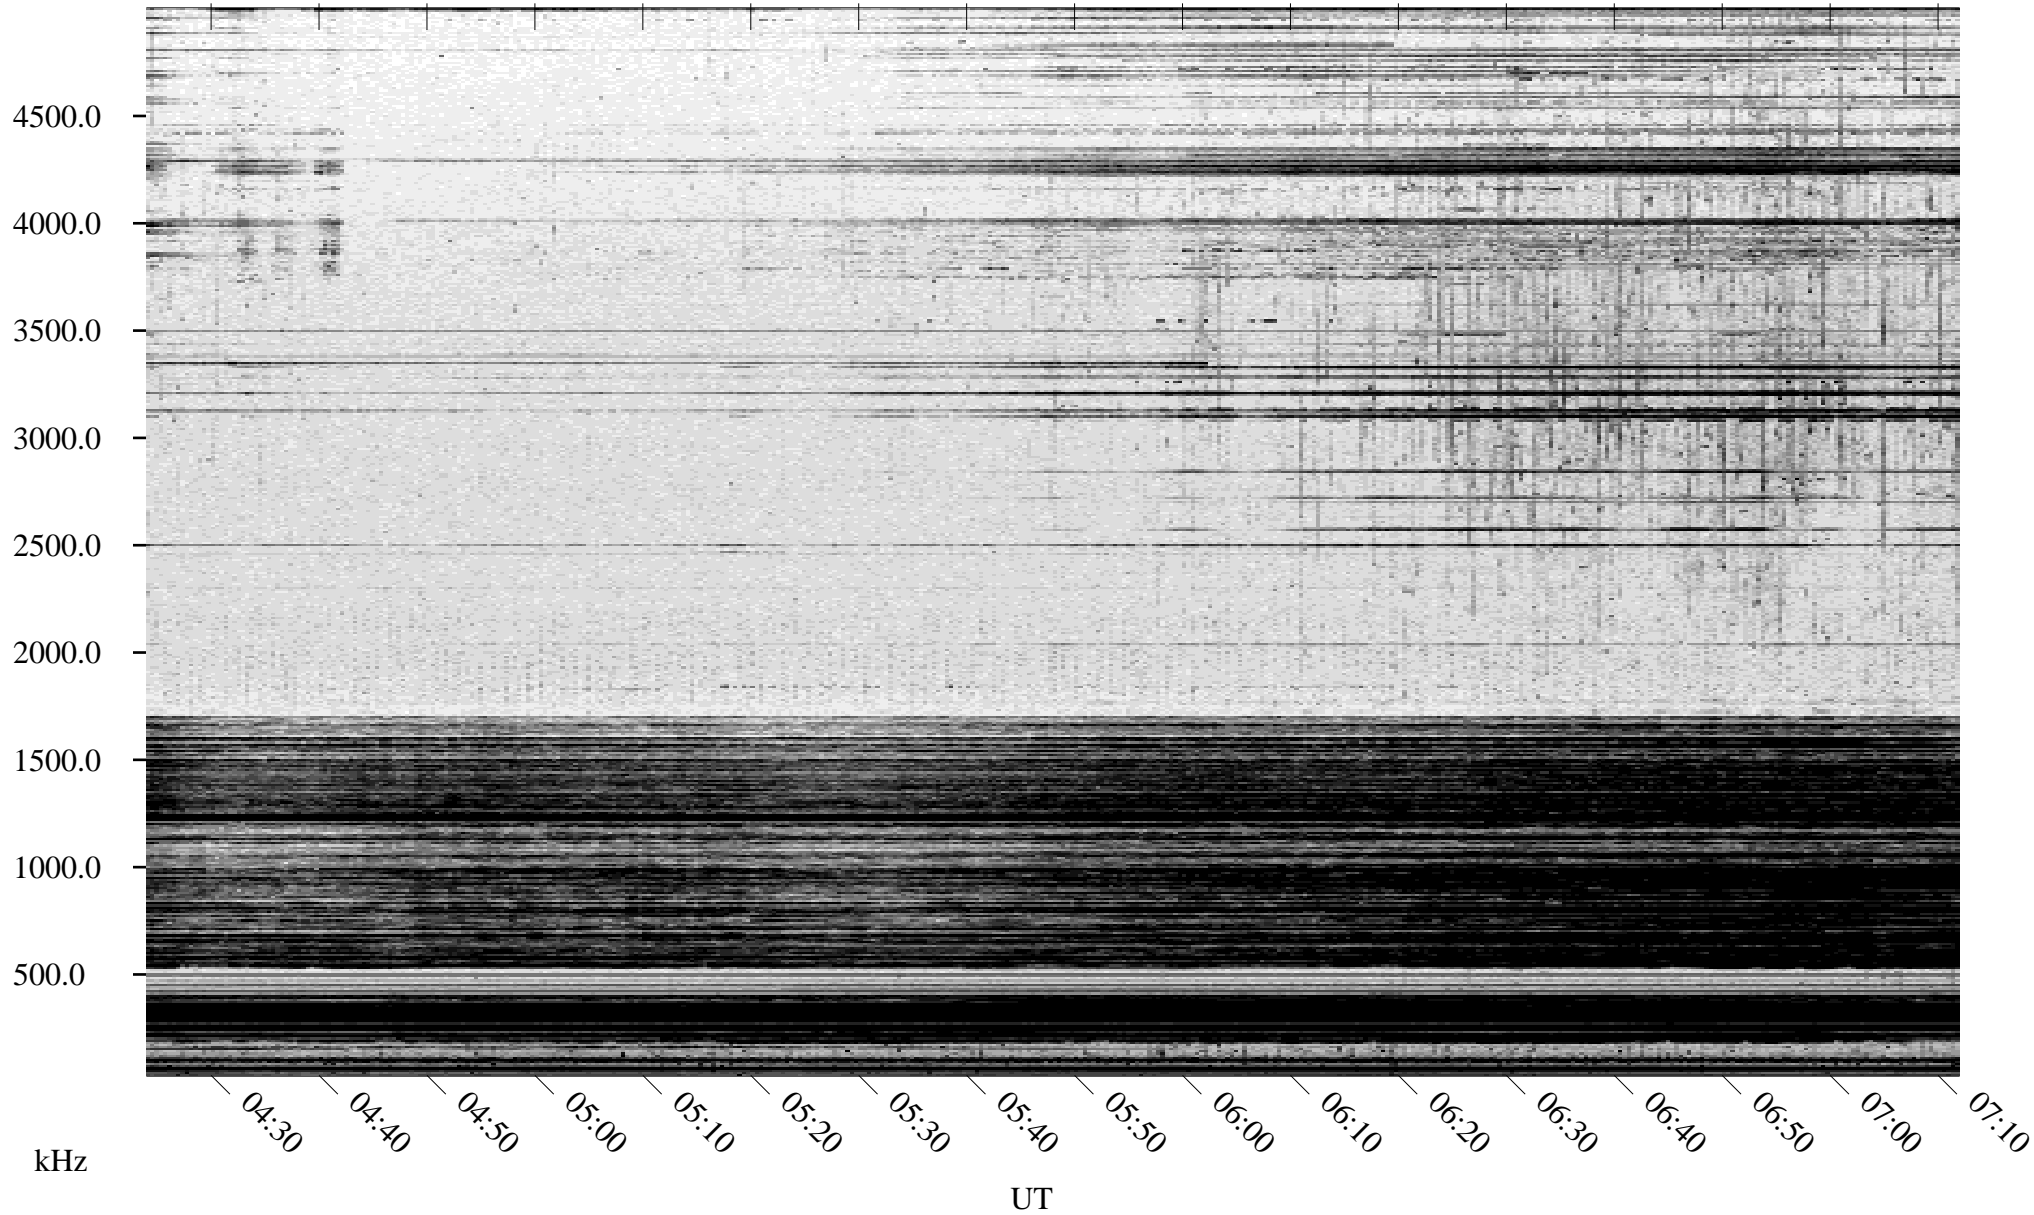

03/28/2004 Churchill, Manitoba

Linear Scale Black = 161 White = 15

ch04088l.r00m max_12

Page 1

03/28/2004 Churchill, Manitoba

Linear Scale Black = 161 White = 15

ch04088l.r00m max_12

Page 2

03/29/2004 Churchill, Manitoba

Linear Scale Black = 161 White = 15

ch04088l.r00m max_12

Page 3

03/29/2004 Churchill, Manitoba

Linear Scale Black = 161 White = 15

ch04088l.r00m max_12

Page 4

03/29/2004 Churchill, Manitoba

Linear Scale Black = 161 White = 15

ch04088l.r00m max_12

Page 5

03/29/2004 Churchill, Manitoba

Linear Scale Black = 161 White = 15

ch04088l.r00m max_12

Page 6

03/29/2004 Churchill, Manitoba

Linear Scale Black = 161 White = 15

ch04088l.r00m max_12

Page 7

03/29/2004 Churchill, Manitoba

Linear Scale Black = 161 White = 15

ch04088l.r00m max_12

Page 8