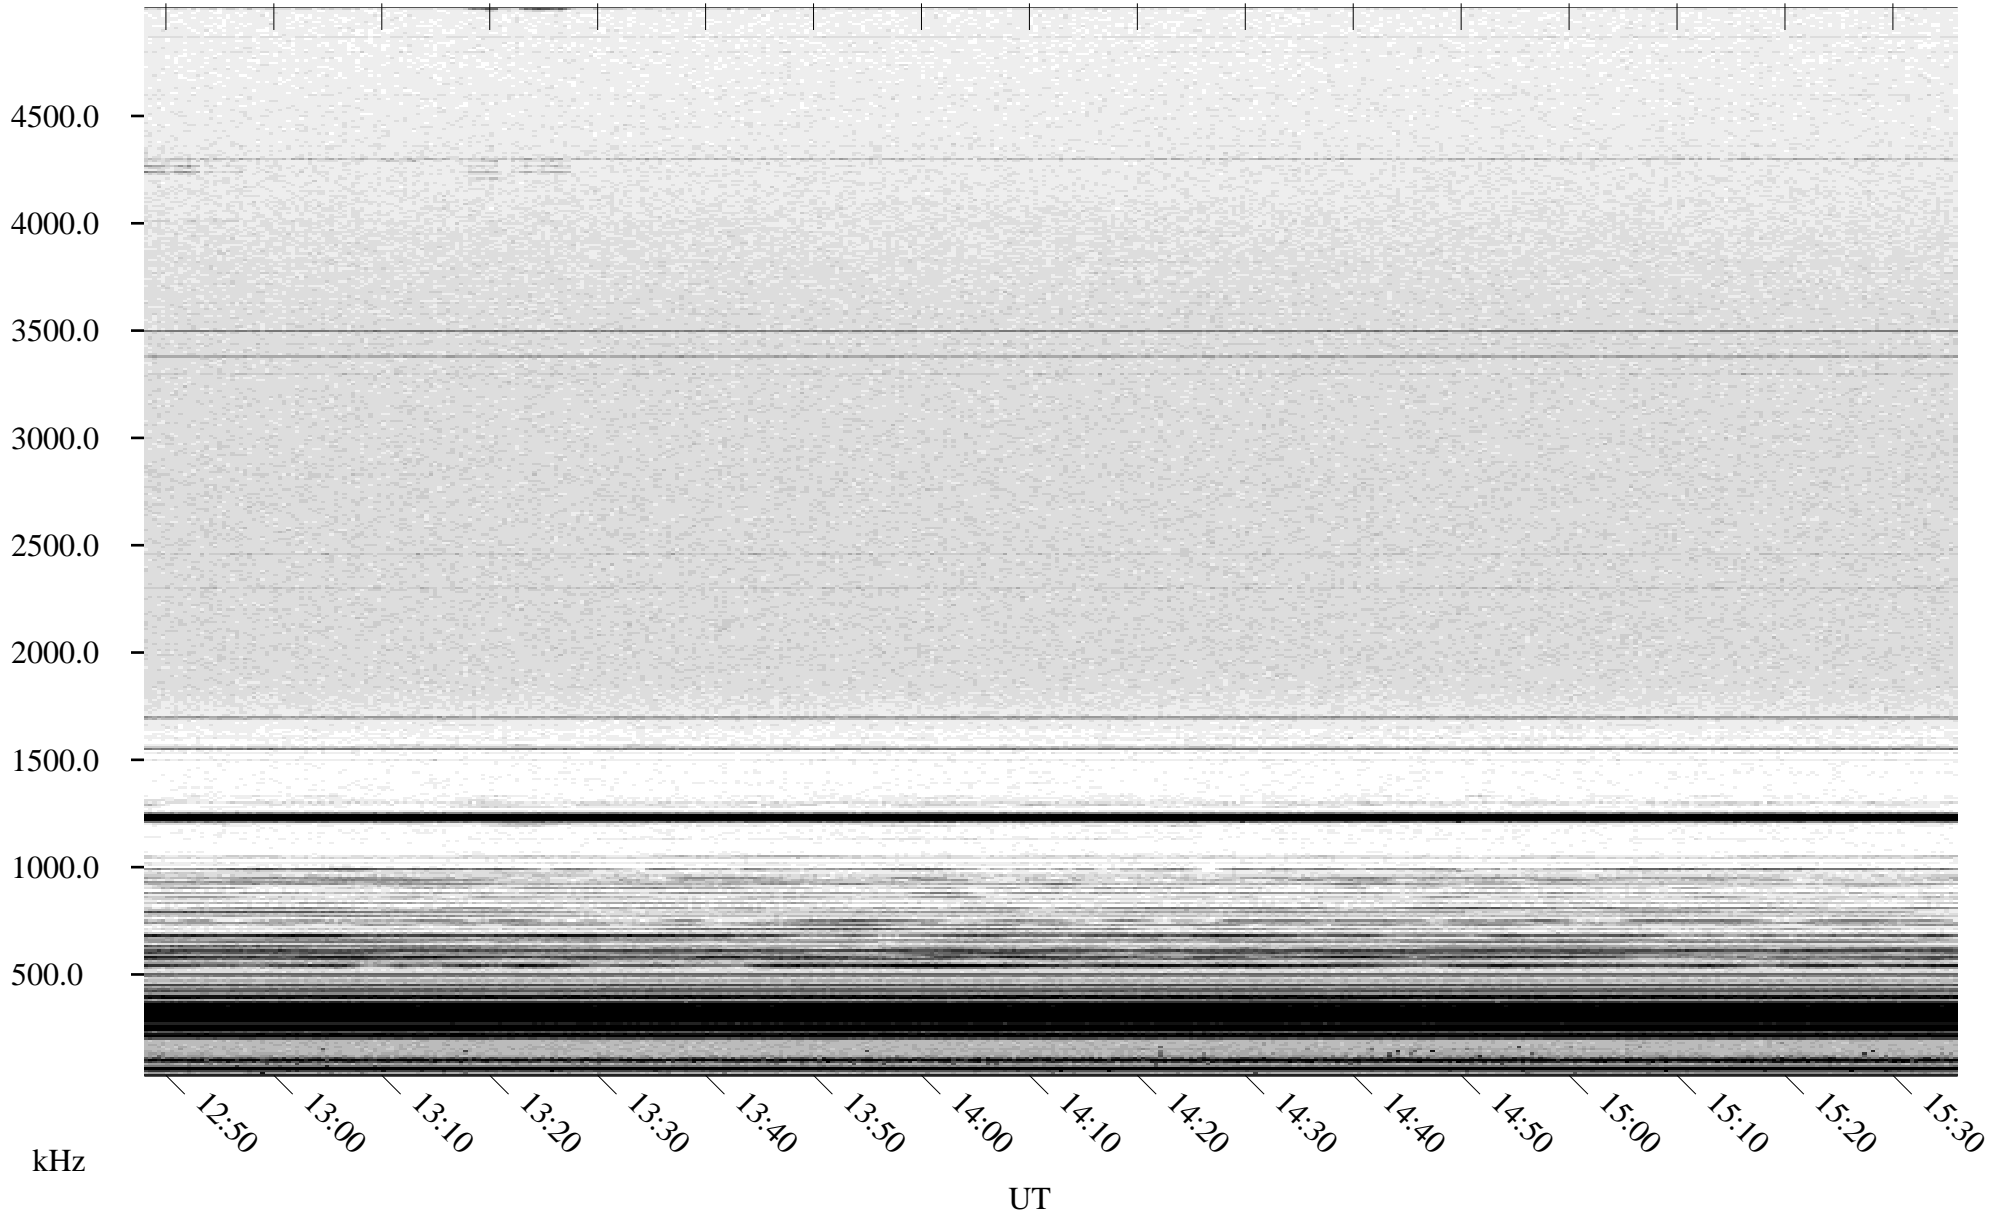

03/28/2004 Churchill, Manitoba

Linear Scale Black = 161 White = 15

ch04088l.r00m max_12

Page 1

03/28/2004 Churchill, Manitoba

Linear Scale Black = 161 White = 15

ch04088l.r00m max_12

Page 2

03/29/2004 Churchill, Manitoba

Linear Scale Black = 161 White = 15

ch04088l.r00m max_12

Page 3

03/29/2004 Churchill, Manitoba

Linear Scale Black = 161 White = 15

ch04088l.r00m max_12

Page 4

03/29/2004 Churchill, Manitoba

Linear Scale Black = 161 White = 15

ch04088l.r00m max_12

Page 5

03/29/2004 Churchill, Manitoba

Linear Scale Black = 161 White = 15

ch04088l.r00m max_12

Page 6

03/29/2004 Churchill, Manitoba

Linear Scale Black = 161 White = 15

ch04088l.r00m max_12

Page 7

03/29/2004 Churchill, Manitoba

Linear Scale Black = 161 White = 15

ch04088l.r00m max_12

Page 8