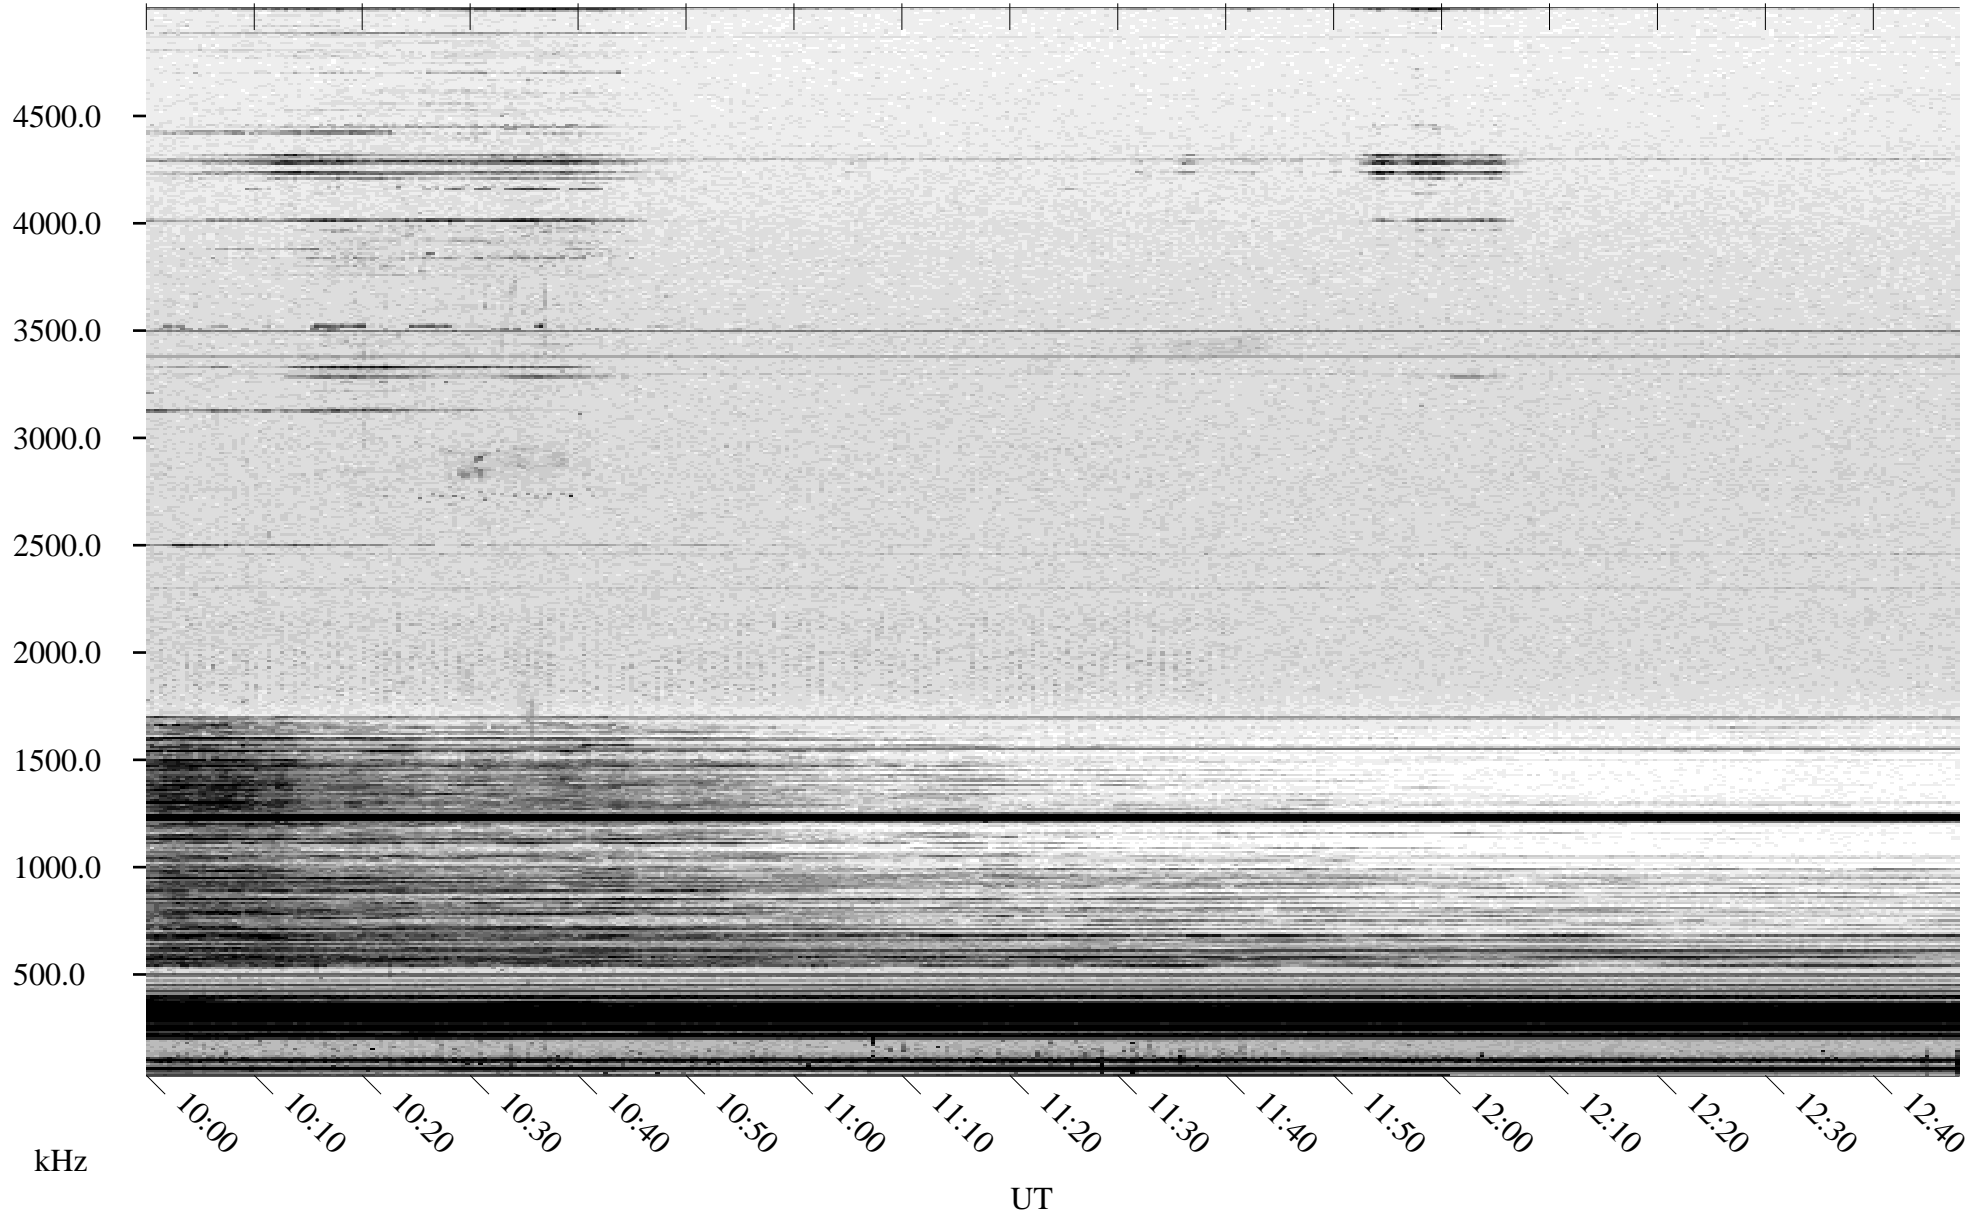

03/29/2004 Churchill, Manitoba

Linear Scale Black = 161 White = 15

ch04089l.r00m max_12

Page 1

03/29/2004 Churchill, Manitoba

Linear Scale Black = 161 White = 15

ch04089l.r00m max_12

Page 2

03/30/2004 Churchill, Manitoba

Linear Scale Black = 161 White = 15

ch04089l.r00m max_12

Page 3

03/30/2004 Churchill, Manitoba

Linear Scale Black = 161 White = 15

ch04089l.r00m max_12

Page 4

03/30/2004 Churchill, Manitoba

Linear Scale Black = 161 White = 15

ch04089l.r00m max_12

Page 5

03/30/2004 Churchill, Manitoba

Linear Scale Black = 161 White = 15

ch04089l.r00m max_12

Page 6

03/30/2004 Churchill, Manitoba

Linear Scale Black = 161 White = 15

ch04089l.r00m max_12

Page 7

03/30/2004 Churchill, Manitoba

Linear Scale Black = 161 White = 15

ch04089l.r00m max_12