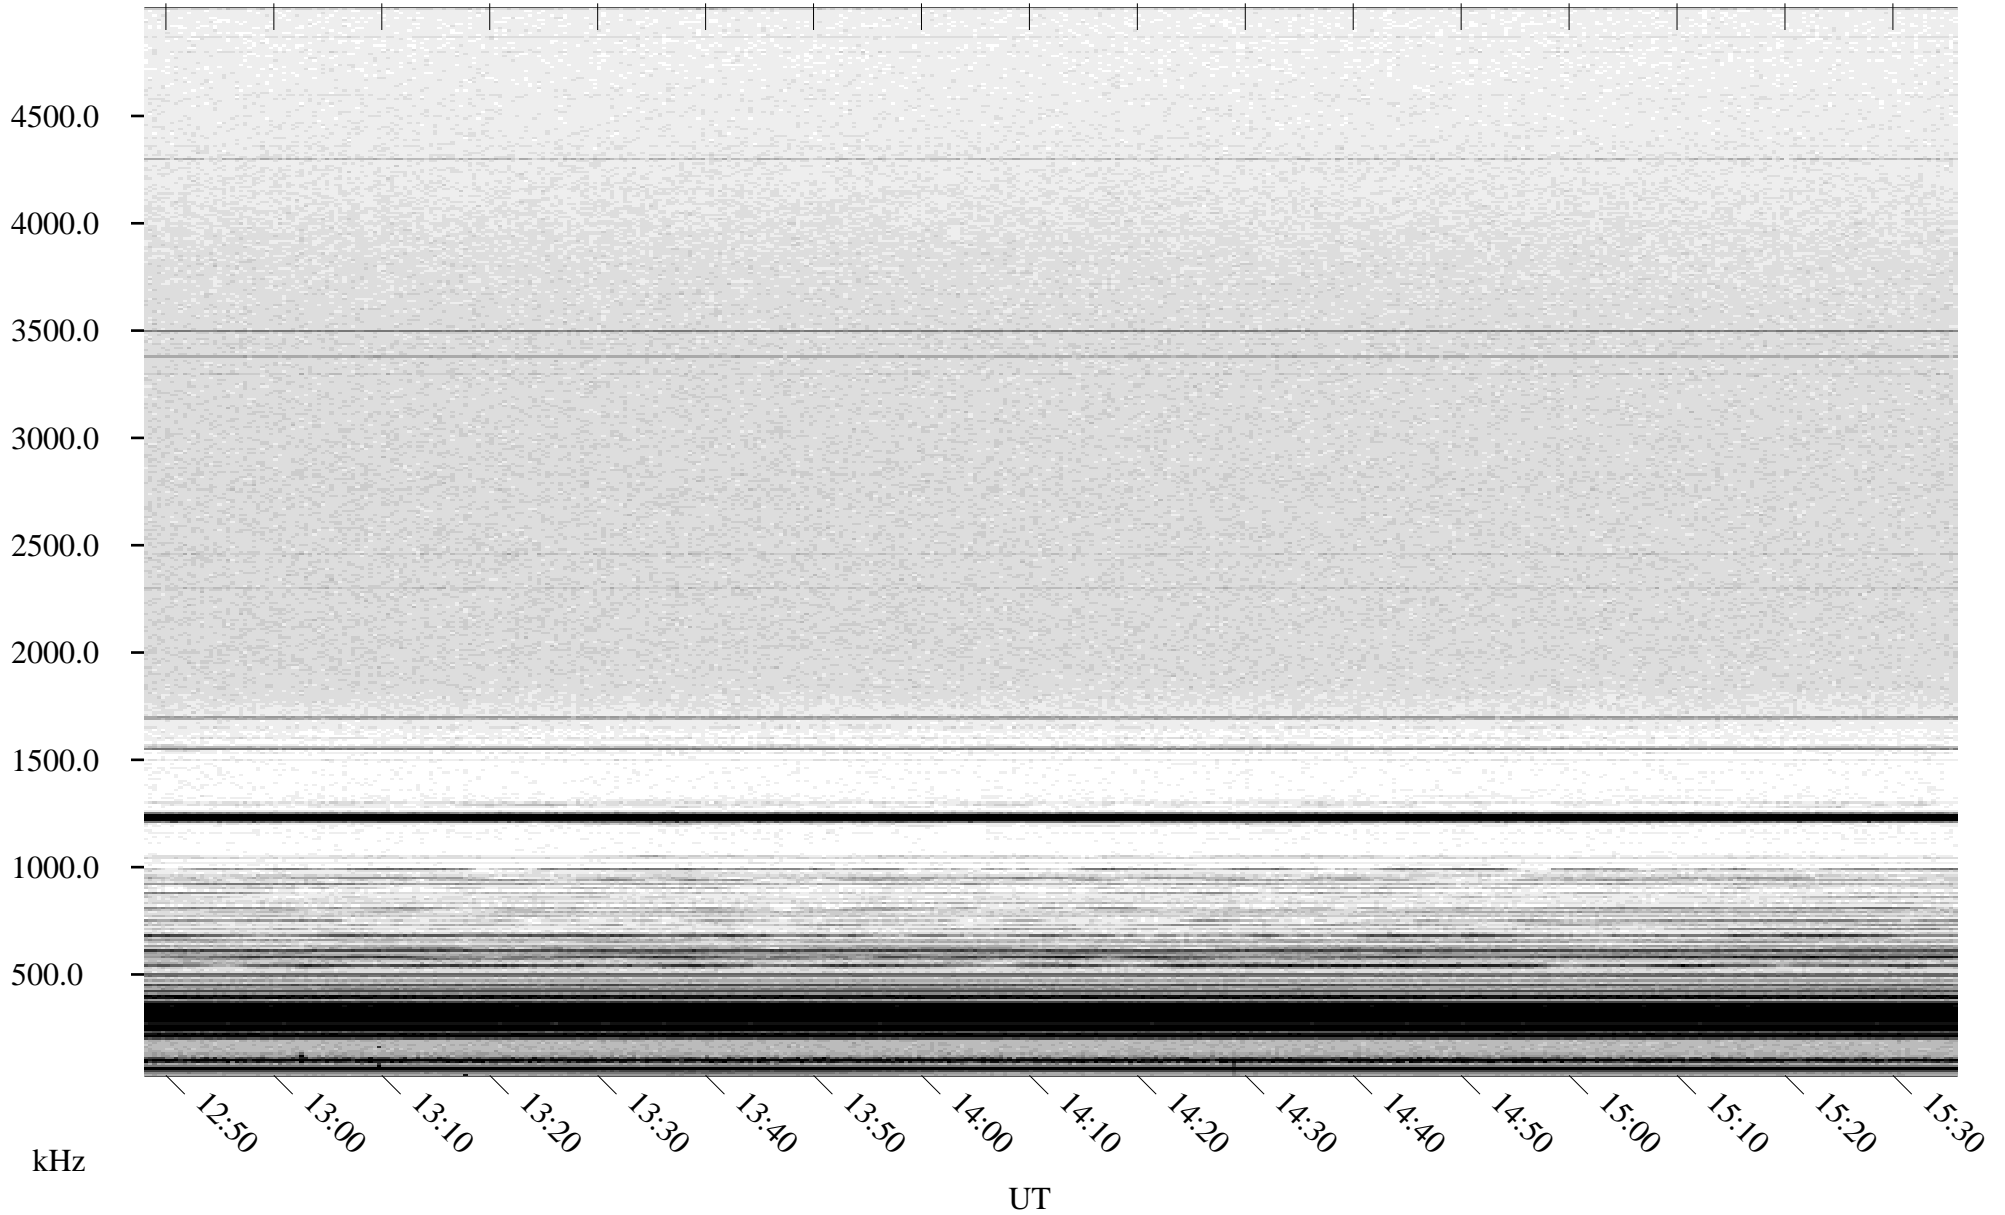

03/29/2004 Churchill, Manitoba

Linear Scale Black = 161 White = 15

ch04089l.r00m max_12

Page 1

03/29/2004 Churchill, Manitoba

Linear Scale Black = 161 White = 15

ch04089l.r00m max_12

Page 2

03/30/2004 Churchill, Manitoba

Linear Scale Black = 161 White = 15

ch04089l.r00m max_12

Page 3

03/30/2004 Churchill, Manitoba

Linear Scale Black = 161 White = 15

ch04089l.r00m max_12

Page 4

03/30/2004 Churchill, Manitoba

Linear Scale Black = 161 White = 15

ch04089l.r00m max_12

Page 5

03/30/2004 Churchill, Manitoba

Linear Scale Black = 161 White = 15

ch04089l.r00m max_12

Page 6

03/30/2004 Churchill, Manitoba

Linear Scale Black = 161 White = 15

ch04089l.r00m max_12

Page 7

03/30/2004 Churchill, Manitoba

Linear Scale Black = 161 White = 15

ch04089l.r00m max_12