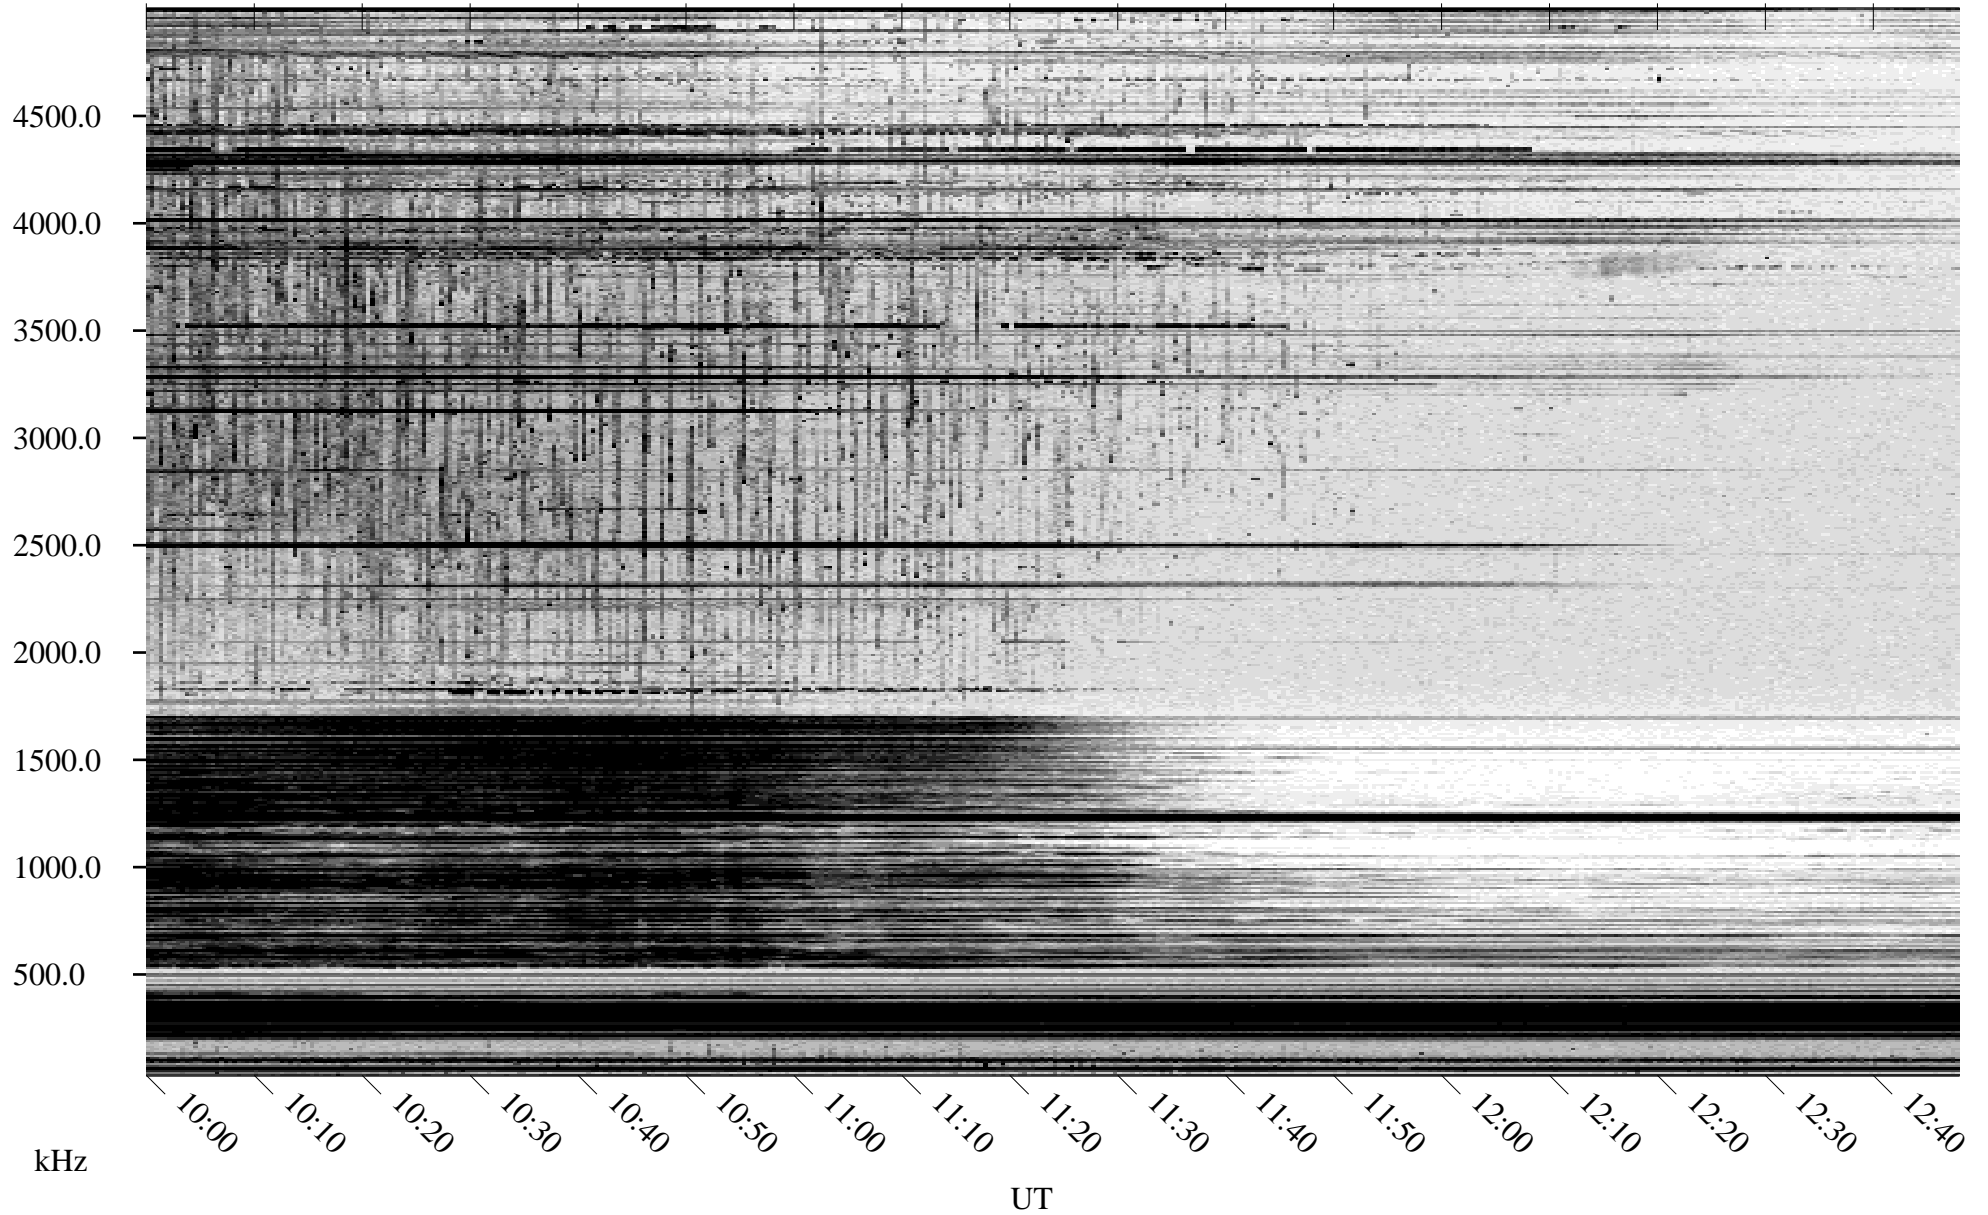

04/01/2004 Churchill, Manitoba

Linear Scale Black = 161 White = 15

ch04092l.r00m max_12

Page 1

04/01/2004 Churchill, Manitoba

Linear Scale Black = 161 White = 15

ch04092l.r00m max_12

Page 2

04/02/2004 Churchill, Manitoba

Linear Scale Black = 161 White = 15

ch04092l.r00m max_12

Page 3

04/02/2004 Churchill, Manitoba

Linear Scale Black = 161 White = 15

ch04092l.r00m max_12

Page 4

04/02/2004 Churchill, Manitoba

Linear Scale Black = 161 White = 15

ch04092l.r00m max_12

Page 5

04/02/2004 Churchill, Manitoba

Linear Scale Black = 161 White = 15

ch04092l.r00m max_12

Page 6

04/02/2004 Churchill, Manitoba

Linear Scale Black = 161 White = 15

ch04092l.r00m max_12

Page 7

04/02/2004 Churchill, Manitoba

Linear Scale Black = 161 White = 15

ch04092l.r00m max_12