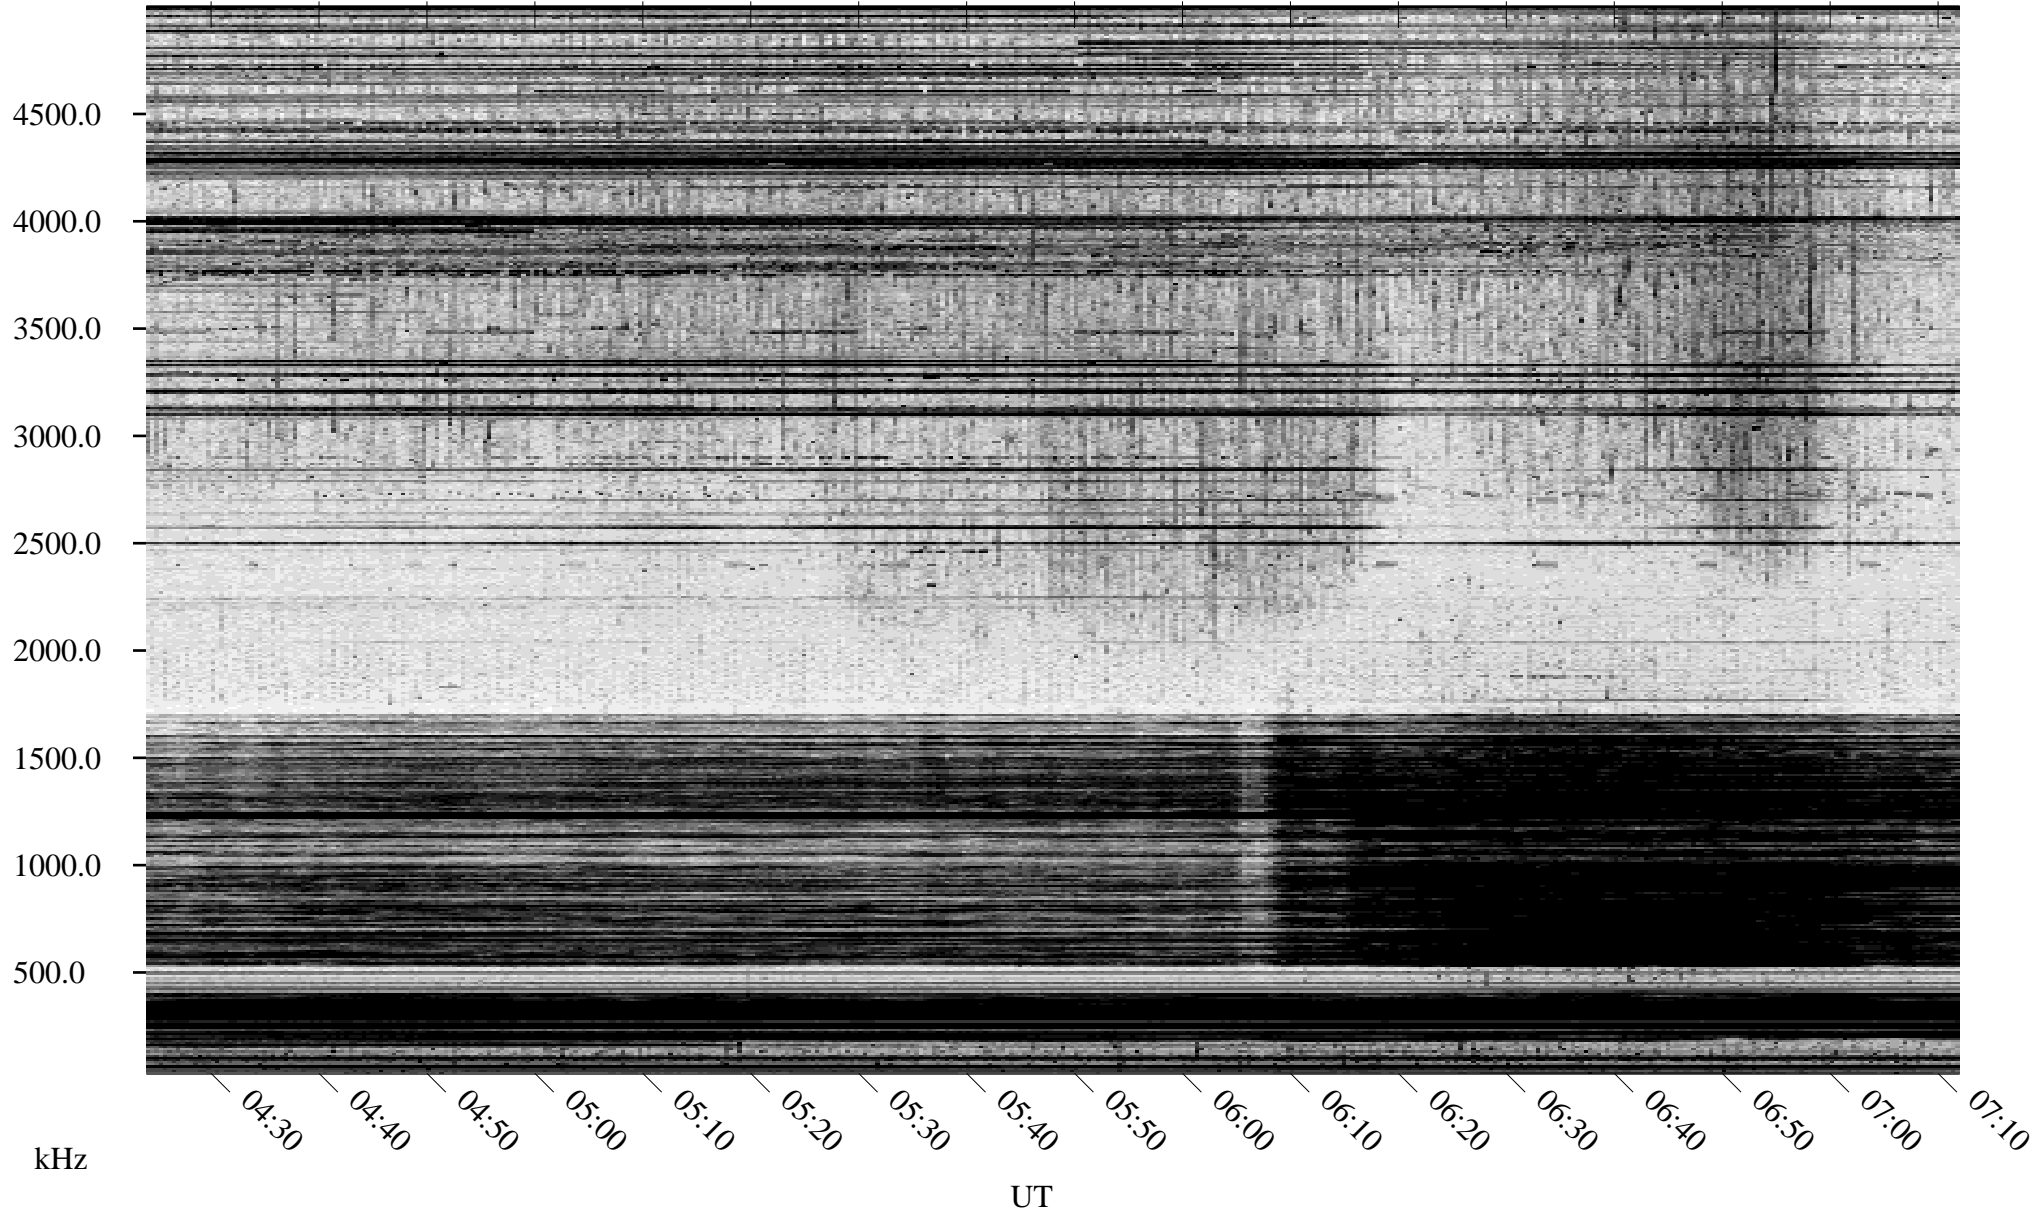

04/01/2004 Churchill, Manitoba

Linear Scale Black = 161 White = 15

ch04092l.r00m max_12

Page 1

04/01/2004 Churchill, Manitoba

Linear Scale Black = 161 White = 15

ch04092l.r00m max_12

Page 2

04/02/2004 Churchill, Manitoba

Linear Scale Black = 161 White = 15

ch04092l.r00m max_12

Page 3

04/02/2004 Churchill, Manitoba

Linear Scale Black = 161 White = 15

ch04092l.r00m max_12

Page 4

04/02/2004 Churchill, Manitoba

Linear Scale Black = 161 White = 15

ch04092l.r00m max_12

Page 5

04/02/2004 Churchill, Manitoba

Linear Scale Black = 161 White = 15

ch04092l.r00m max_12

Page 6

04/02/2004 Churchill, Manitoba

Linear Scale Black = 161 White = 15

ch04092l.r00m max_12

Page 7

04/02/2004 Churchill, Manitoba

Linear Scale Black = 161 White = 15

ch04092l.r00m max_12