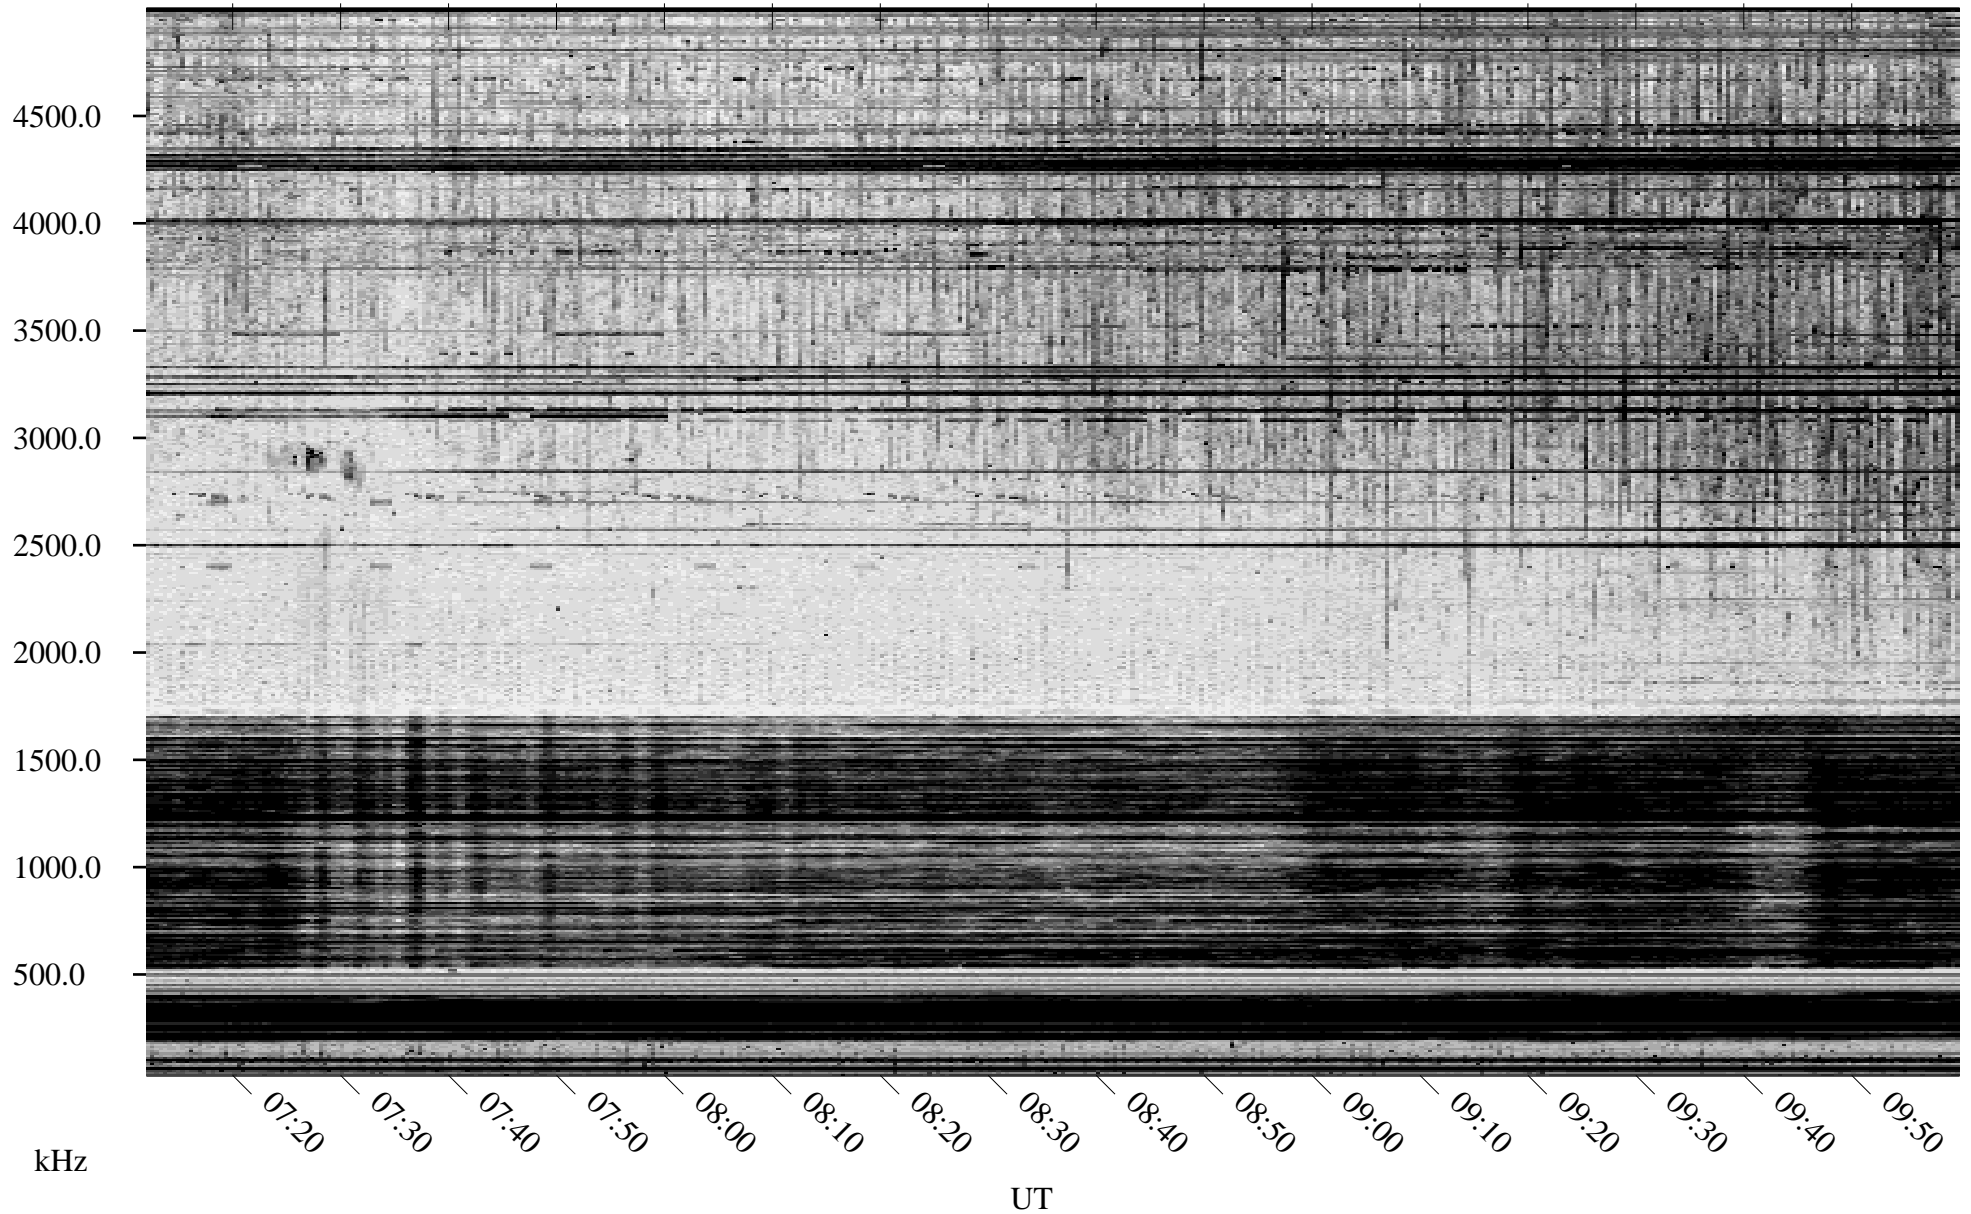

04/01/2004 Churchill, Manitoba

Linear Scale Black = 161 White = 15

ch04092l.r00m max_12

Page 1

04/01/2004 Churchill, Manitoba

Linear Scale Black = 161 White = 15

ch04092l.r00m max_12

Page 2

04/02/2004 Churchill, Manitoba

Linear Scale Black = 161 White = 15

ch04092l.r00m max_12

Page 3

04/02/2004 Churchill, Manitoba

Linear Scale Black = 161 White = 15

ch04092l.r00m max_12

Page 4

04/02/2004 Churchill, Manitoba

Linear Scale Black = 161 White = 15

ch04092l.r00m max_12

Page 5

04/02/2004 Churchill, Manitoba

Linear Scale Black = 161 White = 15

ch04092l.r00m max_12

Page 6

04/02/2004 Churchill, Manitoba

Linear Scale Black = 161 White = 15

ch04092l.r00m max_12

Page 7

04/02/2004 Churchill, Manitoba

Linear Scale Black = 161 White = 15

ch04092l.r00m max_12