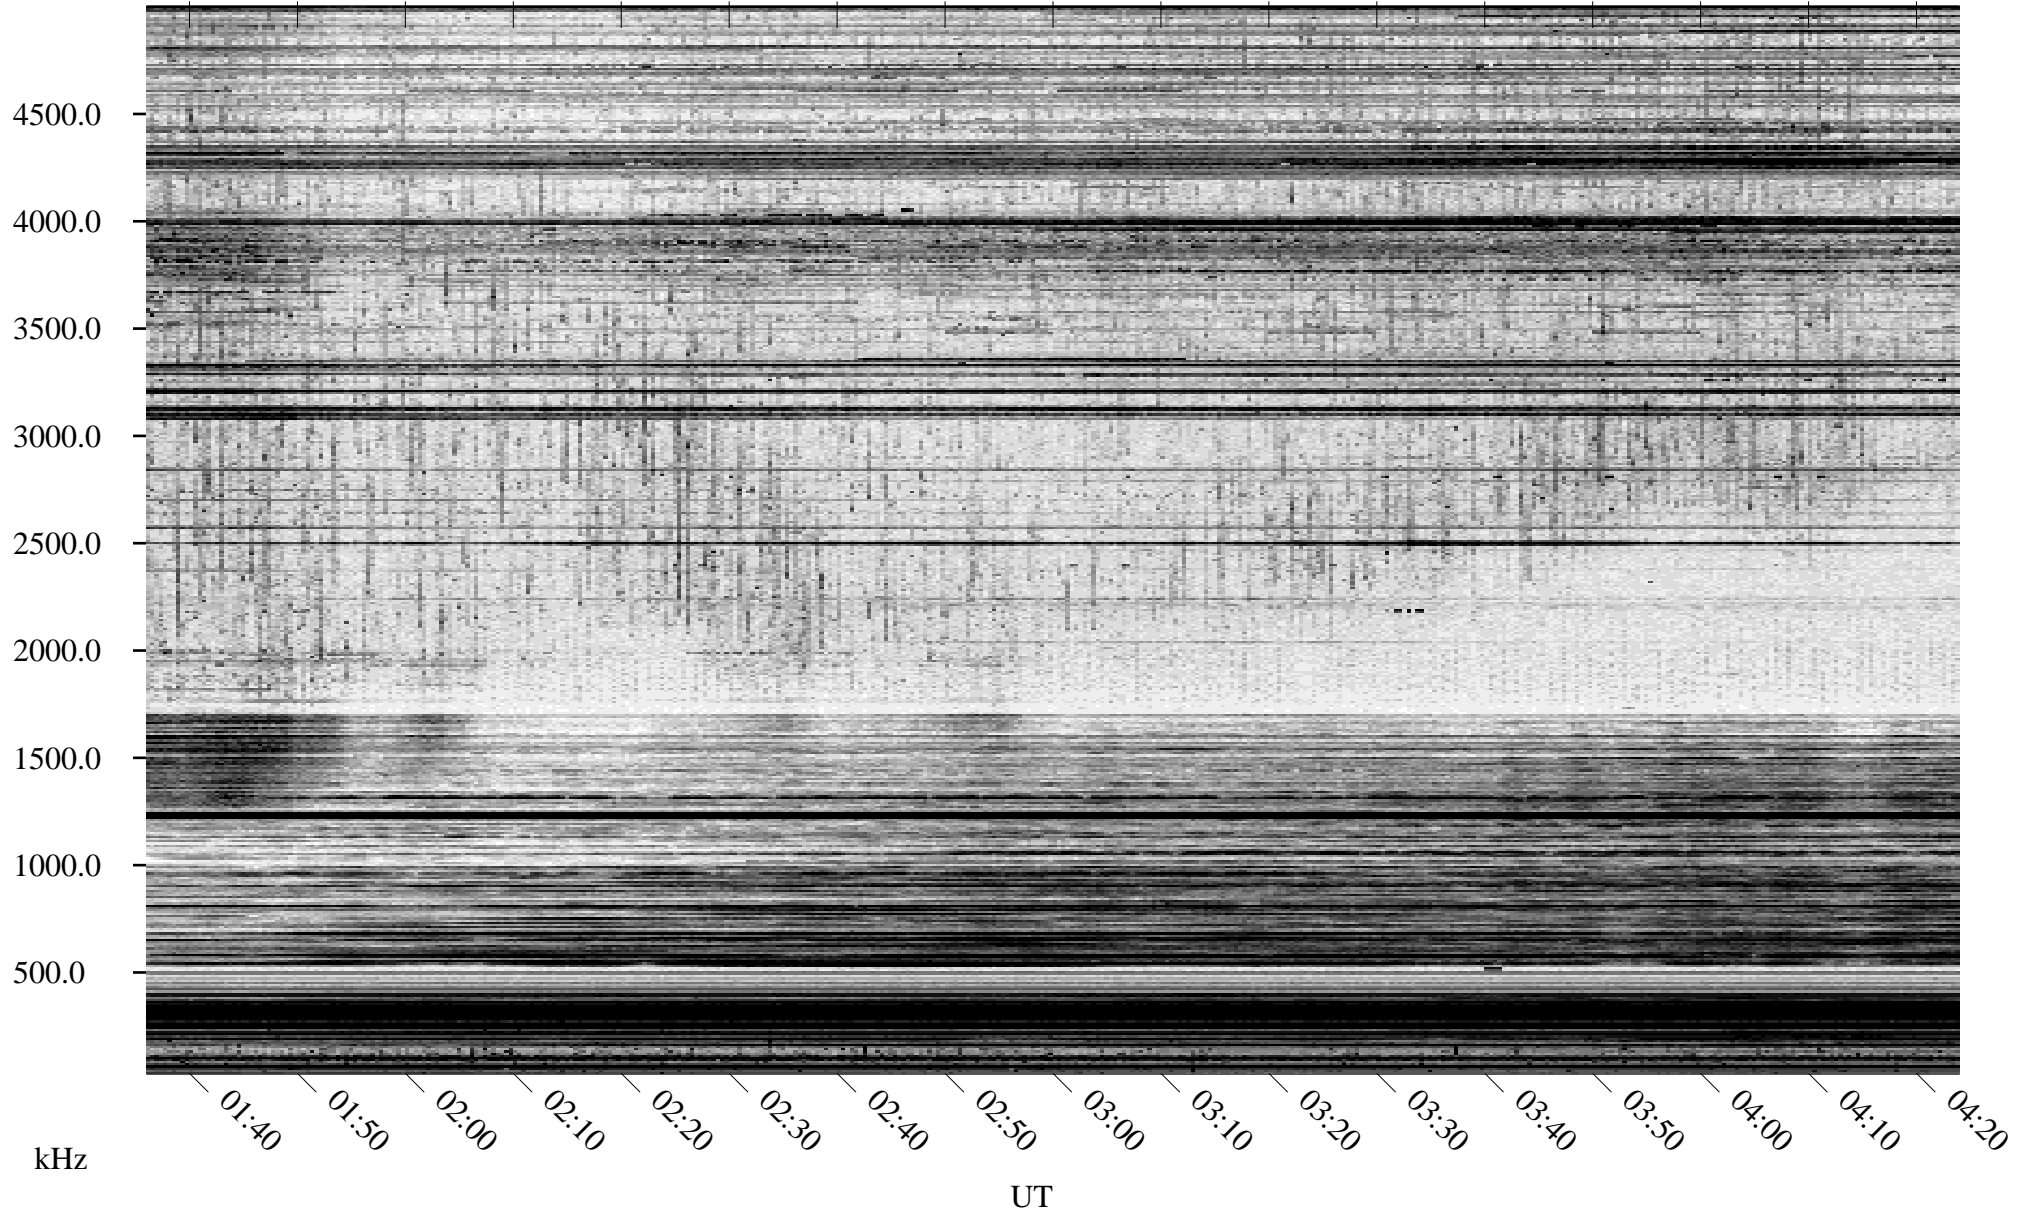

04/01/2004 Churchill, Manitoba

Linear Scale Black = 161 White = 15

ch04092l.r00m max_12

Page 1

04/01/2004 Churchill, Manitoba

Linear Scale Black = 161 White = 15

ch04092l.r00m max_12

Page 2

04/02/2004 Churchill, Manitoba

Linear Scale Black = 161 White = 15

ch04092l.r00m max_12

Page 3

04/02/2004 Churchill, Manitoba

Linear Scale Black = 161 White = 15

ch04092l.r00m max_12

Page 4

04/02/2004 Churchill, Manitoba

Linear Scale Black = 161 White = 15

ch04092l.r00m max_12

Page 5

04/02/2004 Churchill, Manitoba

Linear Scale Black = 161 White = 15

ch04092l.r00m max_12

Page 6

04/02/2004 Churchill, Manitoba

Linear Scale Black = 161 White = 15

ch04092l.r00m max_12

Page 7

04/02/2004 Churchill, Manitoba

Linear Scale Black = 161 White = 15

ch04092l.r00m max_12