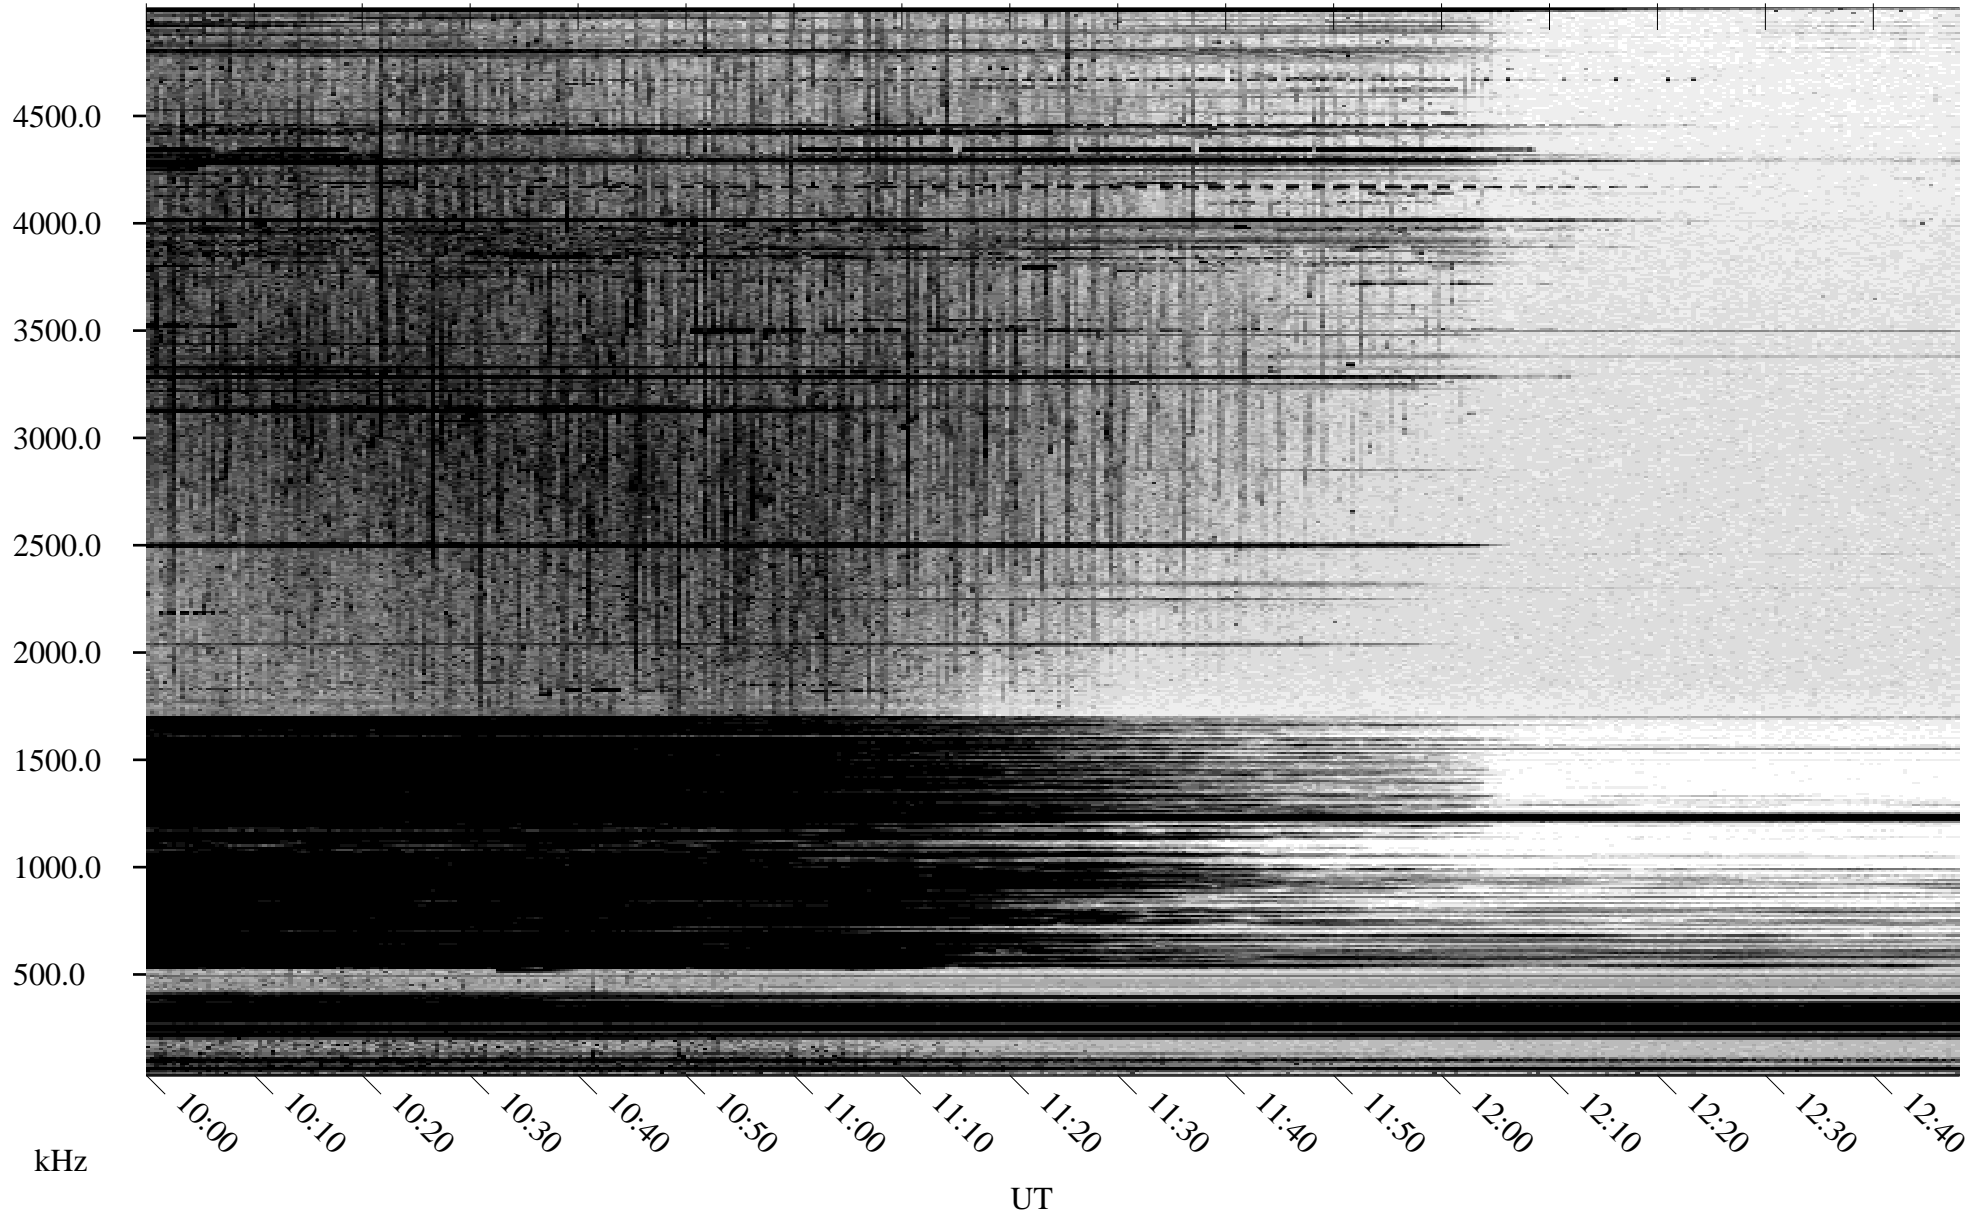

04/04/2004 Churchill, Manitoba

Linear Scale Black = 161 White = 15

ch040951.r00m max_12

Page 1

04/04/2004 Churchill, Manitoba

Linear Scale Black = 161 White = 15

ch040951.r00m max_12

Page 2

04/05/2004 Churchill, Manitoba

Linear Scale Black = 161 White = 15

ch040951.r00m max_12

Page 3

04/05/2004 Churchill, Manitoba

Linear Scale Black = 161 White = 15

ch040951.r00m max_12

Page 4

04/05/2004 Churchill, Manitoba

Linear Scale Black = 161 White = 15

ch040951.r00m max_12

Page 5

04/05/2004 Churchill, Manitoba

Linear Scale Black = 161 White = 15

ch040951.r00m max_12

Page 6

04/05/2004 Churchill, Manitoba

Linear Scale Black = 161 White = 15

ch040951.r00m max_12

04/05/2004 Churchill, Manitoba

Linear Scale Black = 161 White = 15

ch040951.r00m max_12

Page 8