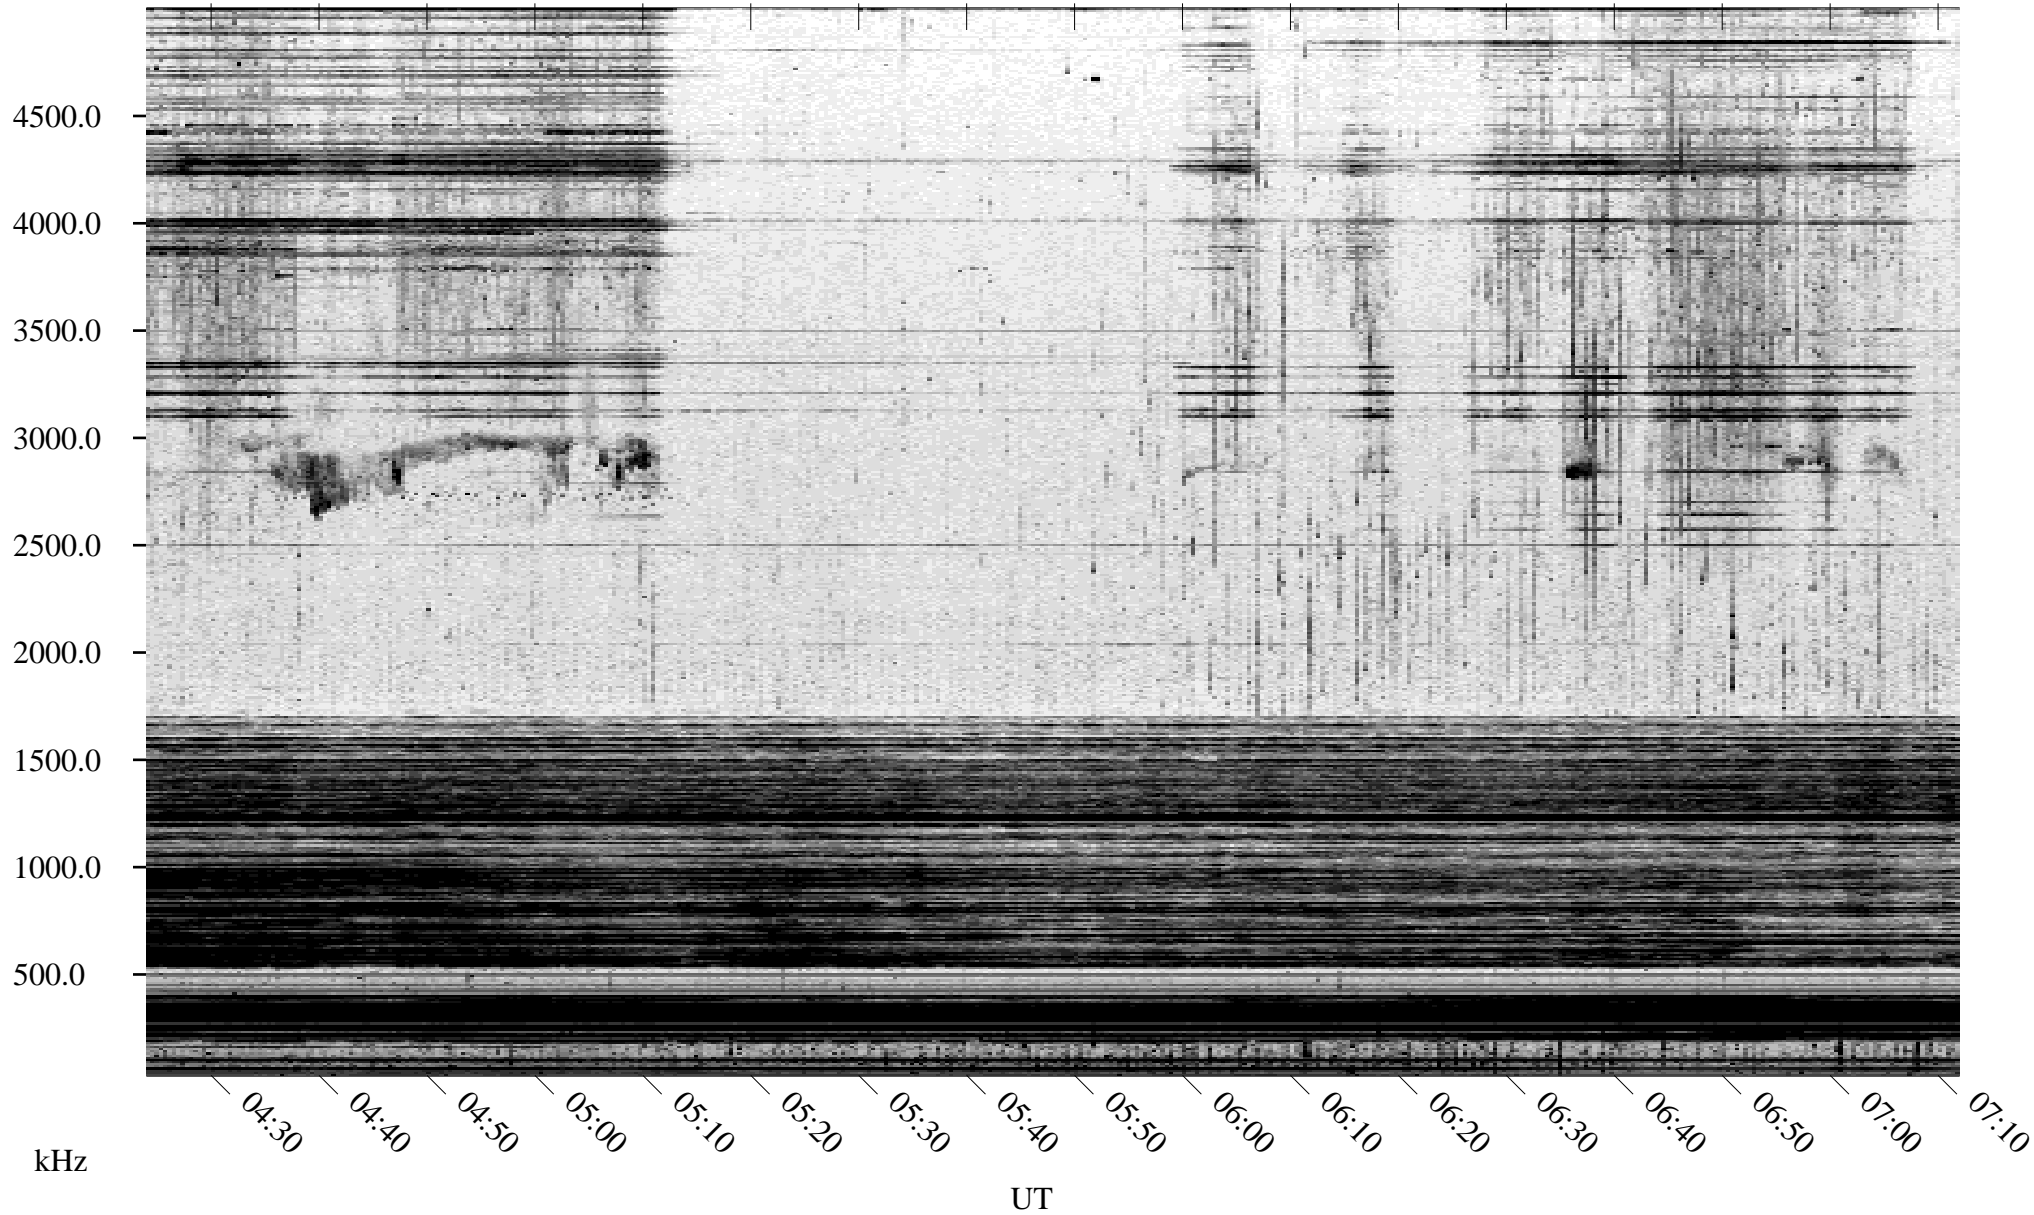

04/06/2004 Churchill, Manitoba

Linear Scale Black = 161 White = 15

ch040971.r00m max_12

Page 1

04/06/2004 Churchill, Manitoba

Linear Scale Black = 161 White = 15

ch040971.r00m max_12

Page 2

04/07/2004 Churchill, Manitoba

Linear Scale Black = 161 White = 15

ch04097l.r00m max_12

Page 3

04/07/2004 Churchill, Manitoba

Linear Scale Black = 161 White = 15

ch040971.r00m max_12

Page 4

04/07/2004 Churchill, Manitoba

Linear Scale Black = 161 White = 15

ch040971.r00m max_12

Page 5

04/07/2004 Churchill, Manitoba

Linear Scale Black = 161 White = 15

ch040971.r00m max_12

Page 6

04/07/2004 Churchill, Manitoba

Linear Scale Black = 161 White = 15

ch040971.r00m max_12

Page 7

04/07/2004 Churchill, Manitoba

Linear Scale Black = 161 White = 15

ch040971.r00m max_12

Page 8