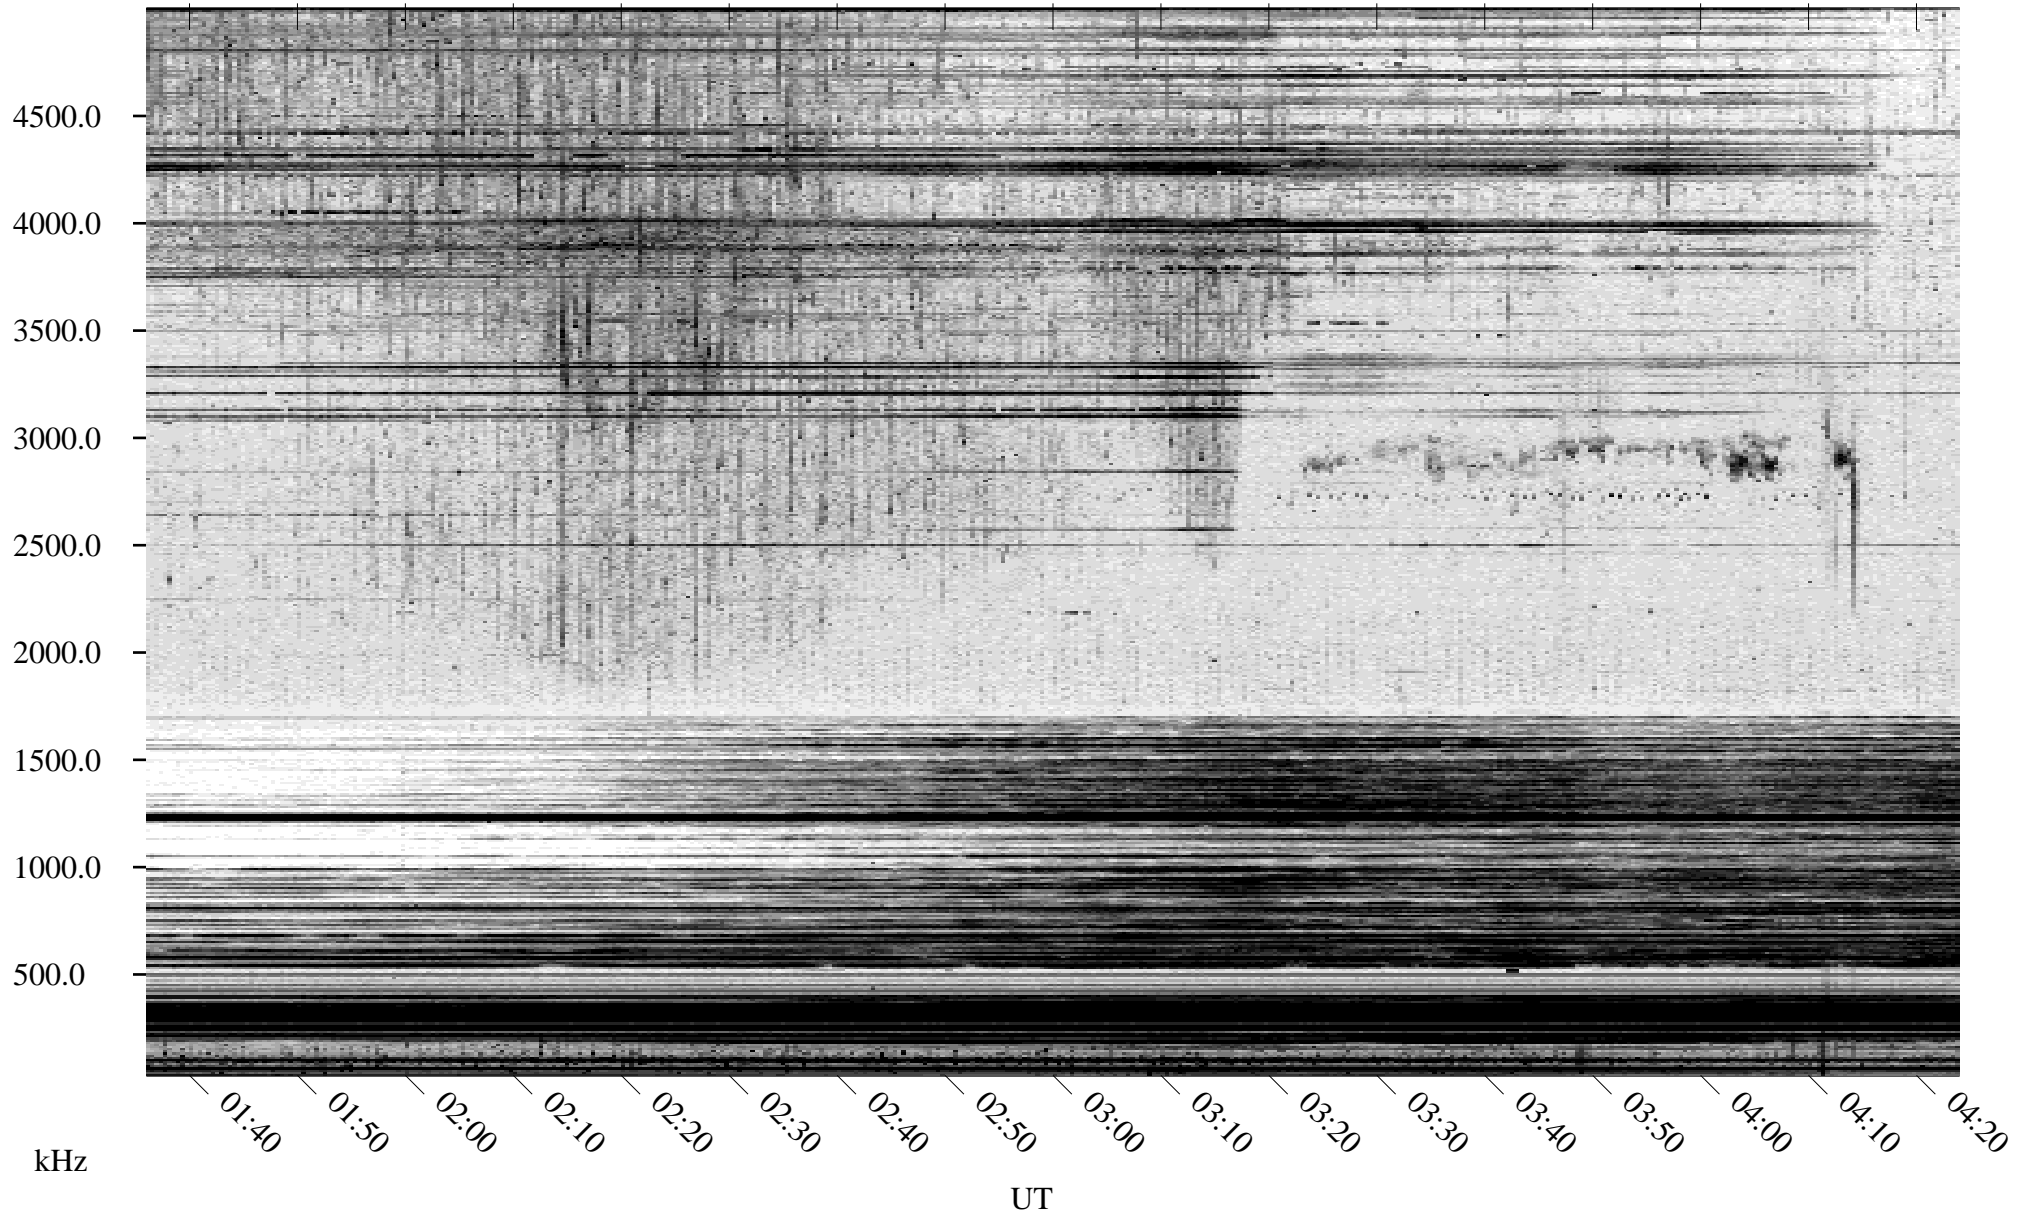

04/07/2004 Churchill, Manitoba

Linear Scale Black = 161 White = 15

ch04098l.r00m max_12

Page 1

04/07/2004 Churchill, Manitoba

Linear Scale Black = 161 White = 15

ch04098l.r00m max_12

Page 2

04/08/2004 Churchill, Manitoba

Linear Scale Black = 161 White = 15

ch04098l.r00m max_12

Page 3

04/08/2004 Churchill, Manitoba

Linear Scale Black = 161 White = 15

ch04098l.r00m max_12

Page 4

04/08/2004 Churchill, Manitoba

Linear Scale Black = 161 White = 15

ch04098l.r00m max_12

Page 5

04/08/2004 Churchill, Manitoba

Linear Scale Black = 161 White = 15

ch04098l.r00m max_12

Page 6

04/08/2004 Churchill, Manitoba

Linear Scale Black = 161 White = 15

ch04098l.r00m max_12

Page 7

04/08/2004 Churchill, Manitoba

Linear Scale Black = 161 White = 15

ch04098l.r00m max_12

Page 8