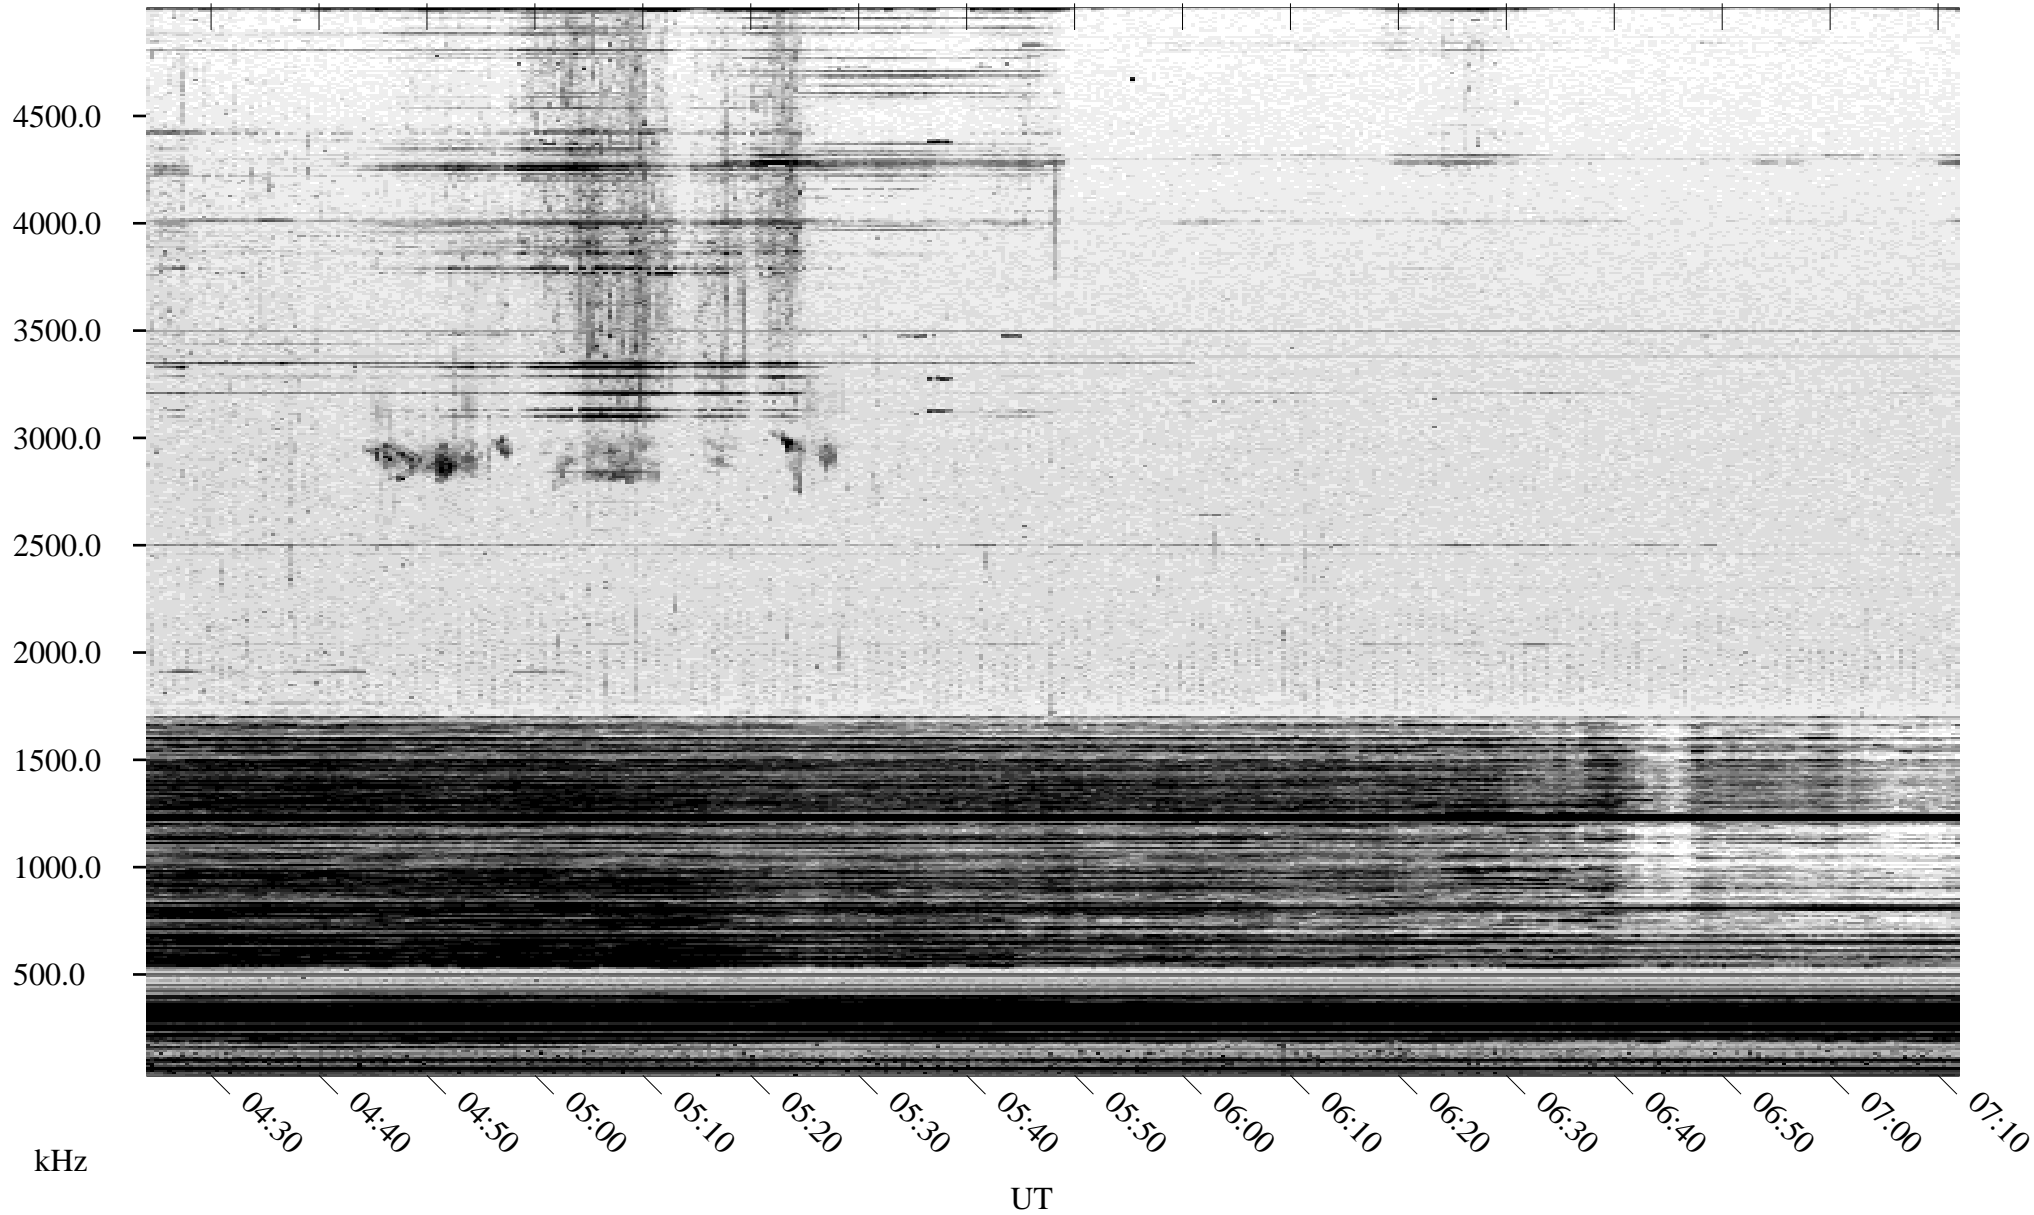

04/07/2004 Churchill, Manitoba

Linear Scale Black = 161 White = 15

ch04098l.r00m max_12

Page 1

04/07/2004 Churchill, Manitoba

Linear Scale Black = 161 White = 15

ch04098l.r00m max_12

Page 2

04/08/2004 Churchill, Manitoba

Linear Scale Black = 161 White = 15

ch04098l.r00m max_12

Page 3

04/08/2004 Churchill, Manitoba

Linear Scale Black = 161 White = 15

ch04098l.r00m max_12

Page 4

04/08/2004 Churchill, Manitoba

Linear Scale Black = 161 White = 15

ch04098l.r00m max_12

Page 5

04/08/2004 Churchill, Manitoba

Linear Scale Black = 161 White = 15

ch04098l.r00m max_12

Page 6

04/08/2004 Churchill, Manitoba

Linear Scale Black = 161 White = 15

ch04098l.r00m max_12

Page 7

04/08/2004 Churchill, Manitoba

Linear Scale Black = 161 White = 15

ch04098l.r00m max_12

Page 8