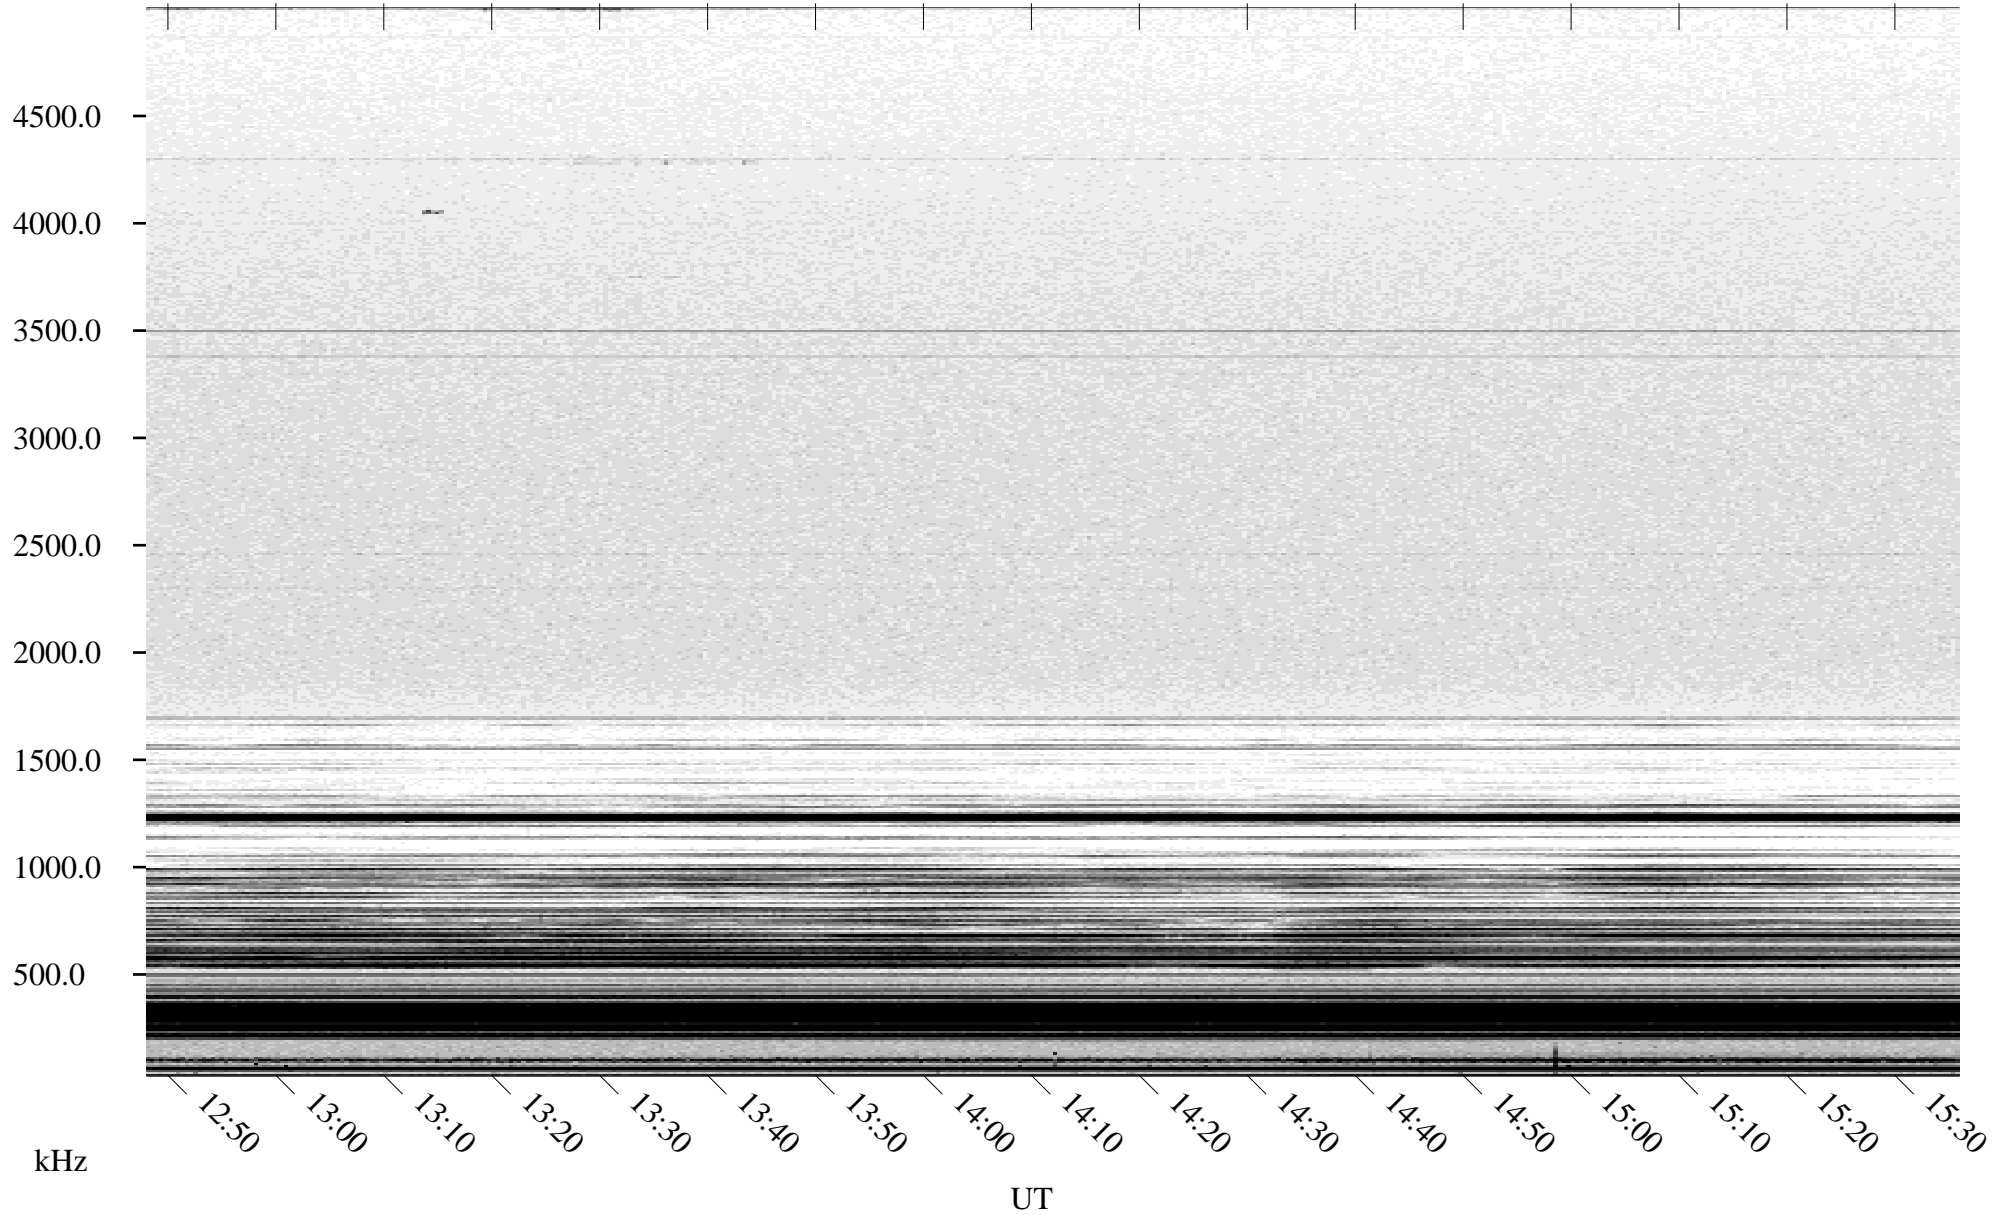

04/07/2004 Churchill, Manitoba

Linear Scale Black = 161 White = 15

ch04098l.r00m max_12

Page 1

04/07/2004 Churchill, Manitoba

Linear Scale Black = 161 White = 15

ch04098l.r00m max_12

Page 2

04/08/2004 Churchill, Manitoba

Linear Scale Black = 161 White = 15

ch04098l.r00m max_12

Page 3

04/08/2004 Churchill, Manitoba

Linear Scale Black = 161 White = 15

ch04098l.r00m max_12

Page 4

04/08/2004 Churchill, Manitoba

Linear Scale Black = 161 White = 15

ch04098l.r00m max_12

Page 5

04/08/2004 Churchill, Manitoba

Linear Scale Black = 161 White = 15

ch04098l.r00m max_12

Page 6

04/08/2004 Churchill, Manitoba

Linear Scale Black = 161 White = 15

ch04098l.r00m max_12

Page 7

04/08/2004 Churchill, Manitoba

Linear Scale Black = 161 White = 15

ch04098l.r00m max_12

Page 8