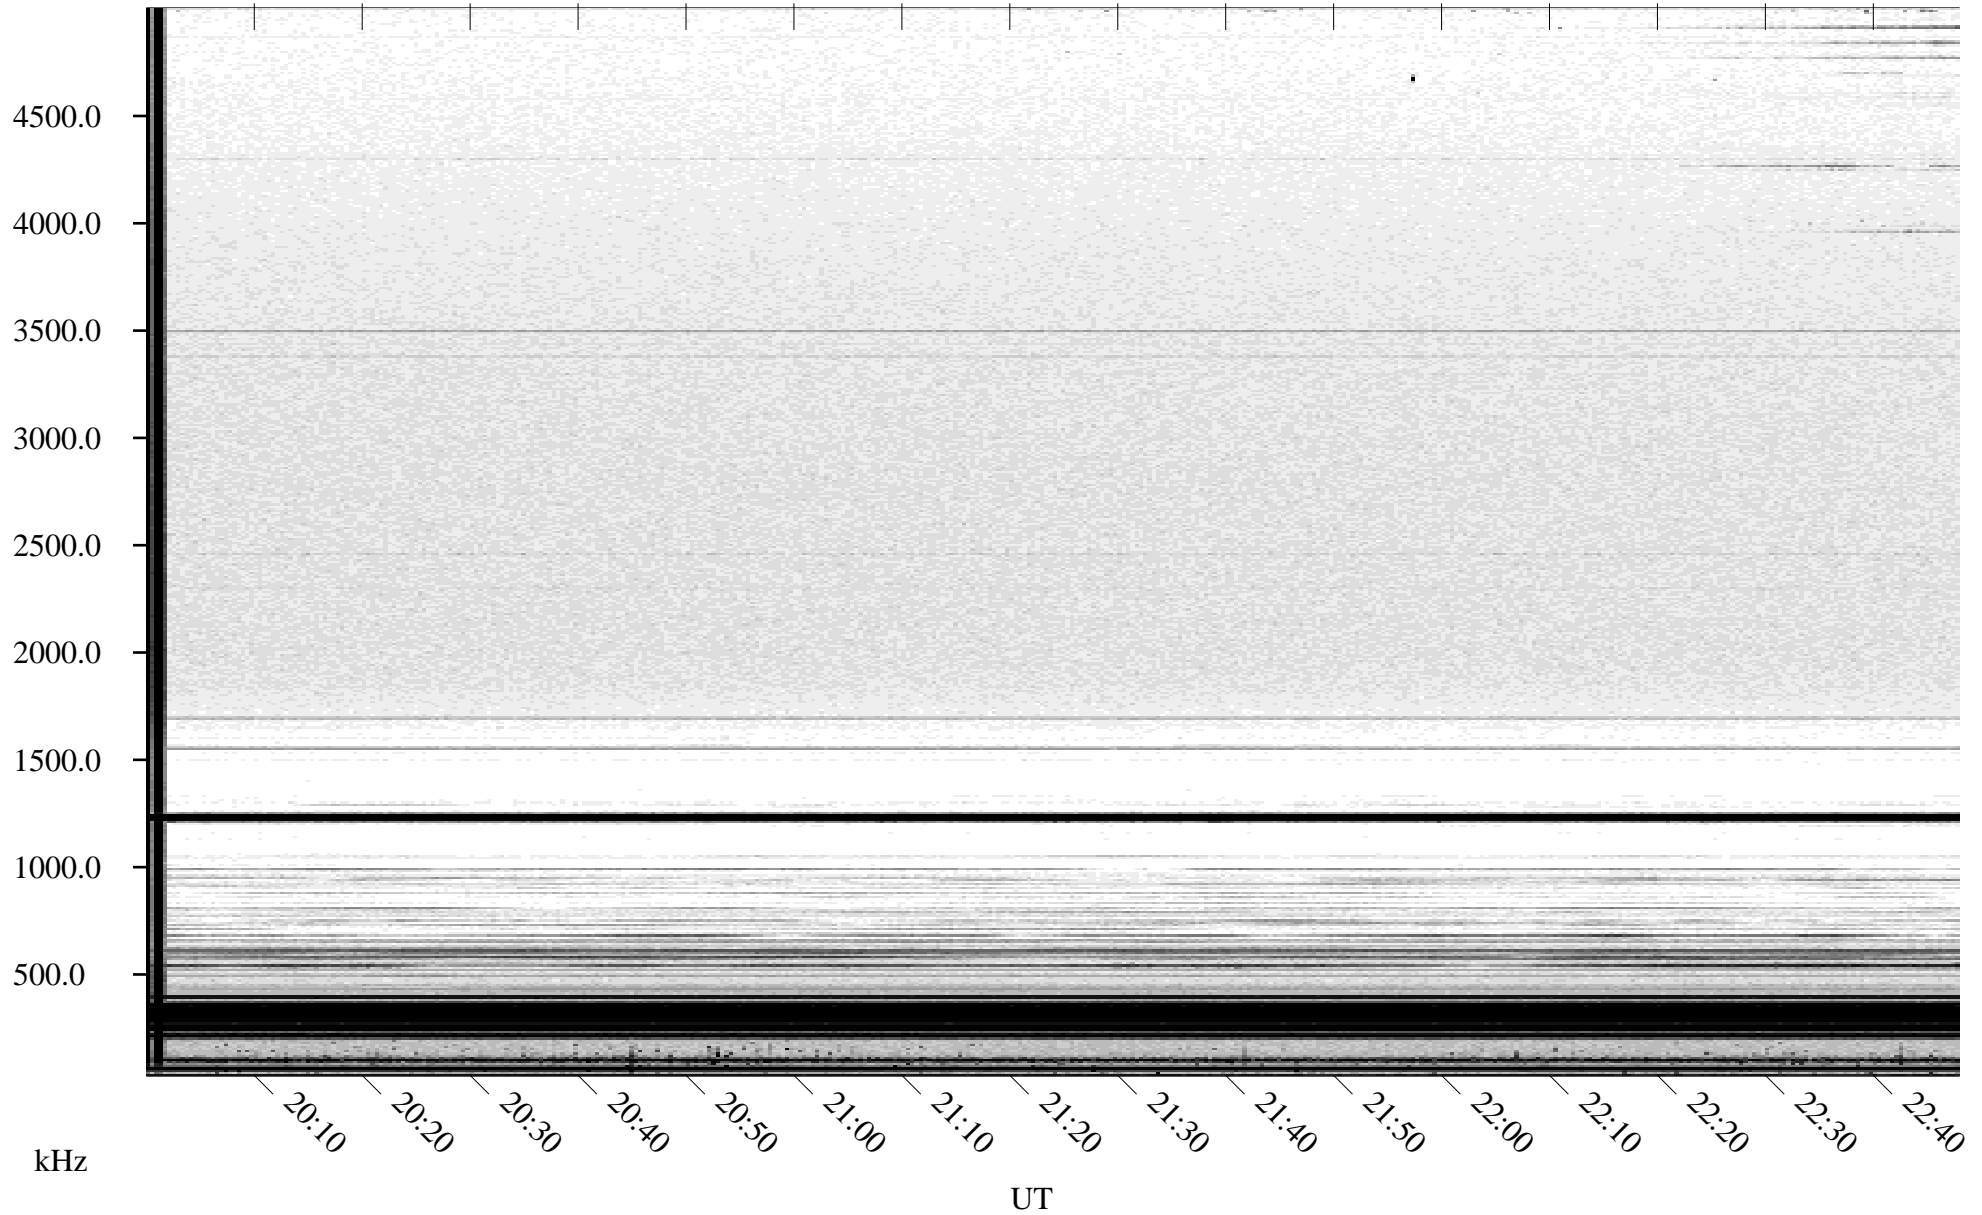

04/09/2004 Churchill, Manitoba

Linear Scale Black = 161 White = 15

ch04100l.r00m max_12

Page 1

04/09/2004 Churchill, Manitoba

Linear Scale Black = 161 White = 15

ch04100l.r00m max_12

04/10/2004 Churchill, Manitoba

Linear Scale Black = 161 White = 15

ch04100l.r00m max_12

Page 3

04/10/2004 Churchill, Manitoba

Linear Scale Black = 161 White = 15

ch04100l.r00m max_12

Page 4

04/10/2004 Churchill, Manitoba

Linear Scale Black = 161 White = 15

ch04100l.r00m max_12

04/10/2004 Churchill, Manitoba

Linear Scale Black = 161 White = 15

ch04100l.r00m max_12

Page 6

04/10/2004 Churchill, Manitoba

Linear Scale Black = 161 White = 15

ch04100l.r00m max_12

Page 7

04/10/2004 Churchill, Manitoba

Linear Scale Black = 161 White = 15

ch04100l.r00m max_12

Page 8