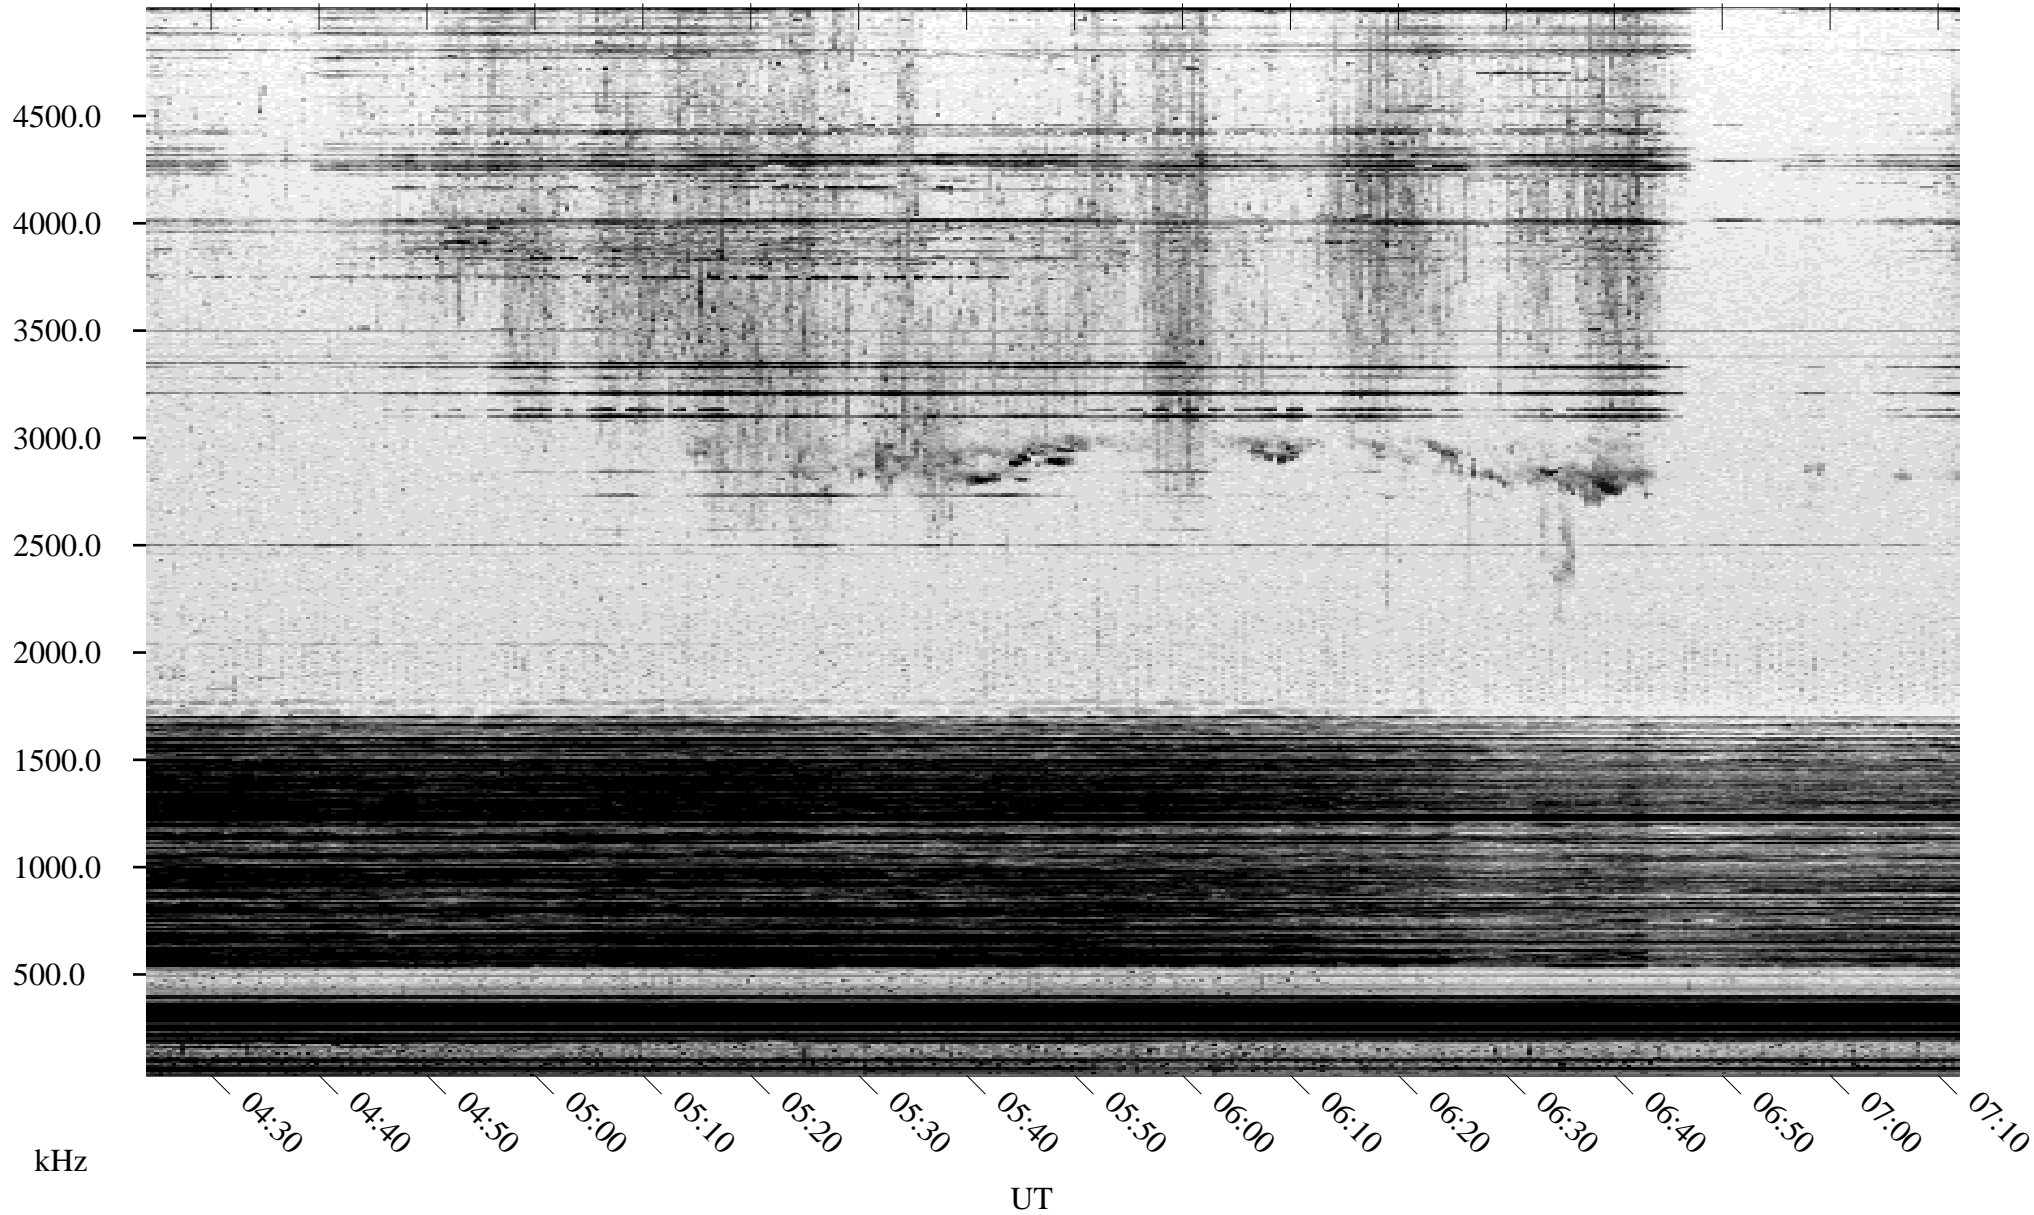

04/09/2004 Churchill, Manitoba

Linear Scale Black = 161 White = 15

ch04100l.r00m max_12

Page 1

04/09/2004 Churchill, Manitoba

Linear Scale Black = 161 White = 15

ch04100l.r00m max_12

04/10/2004 Churchill, Manitoba

Linear Scale Black = 161 White = 15

ch04100l.r00m max_12

Page 3

04/10/2004 Churchill, Manitoba

Linear Scale Black = 161 White = 15

ch04100l.r00m max_12

Page 4

04/10/2004 Churchill, Manitoba

Linear Scale Black = 161 White = 15

ch04100l.r00m max_12

04/10/2004 Churchill, Manitoba

Linear Scale Black = 161 White = 15

ch04100l.r00m max_12

Page 6

04/10/2004 Churchill, Manitoba

Linear Scale Black = 161 White = 15

ch04100l.r00m max_12

Page 7

04/10/2004 Churchill, Manitoba

Linear Scale Black = 161 White = 15

ch04100l.r00m max_12

Page 8