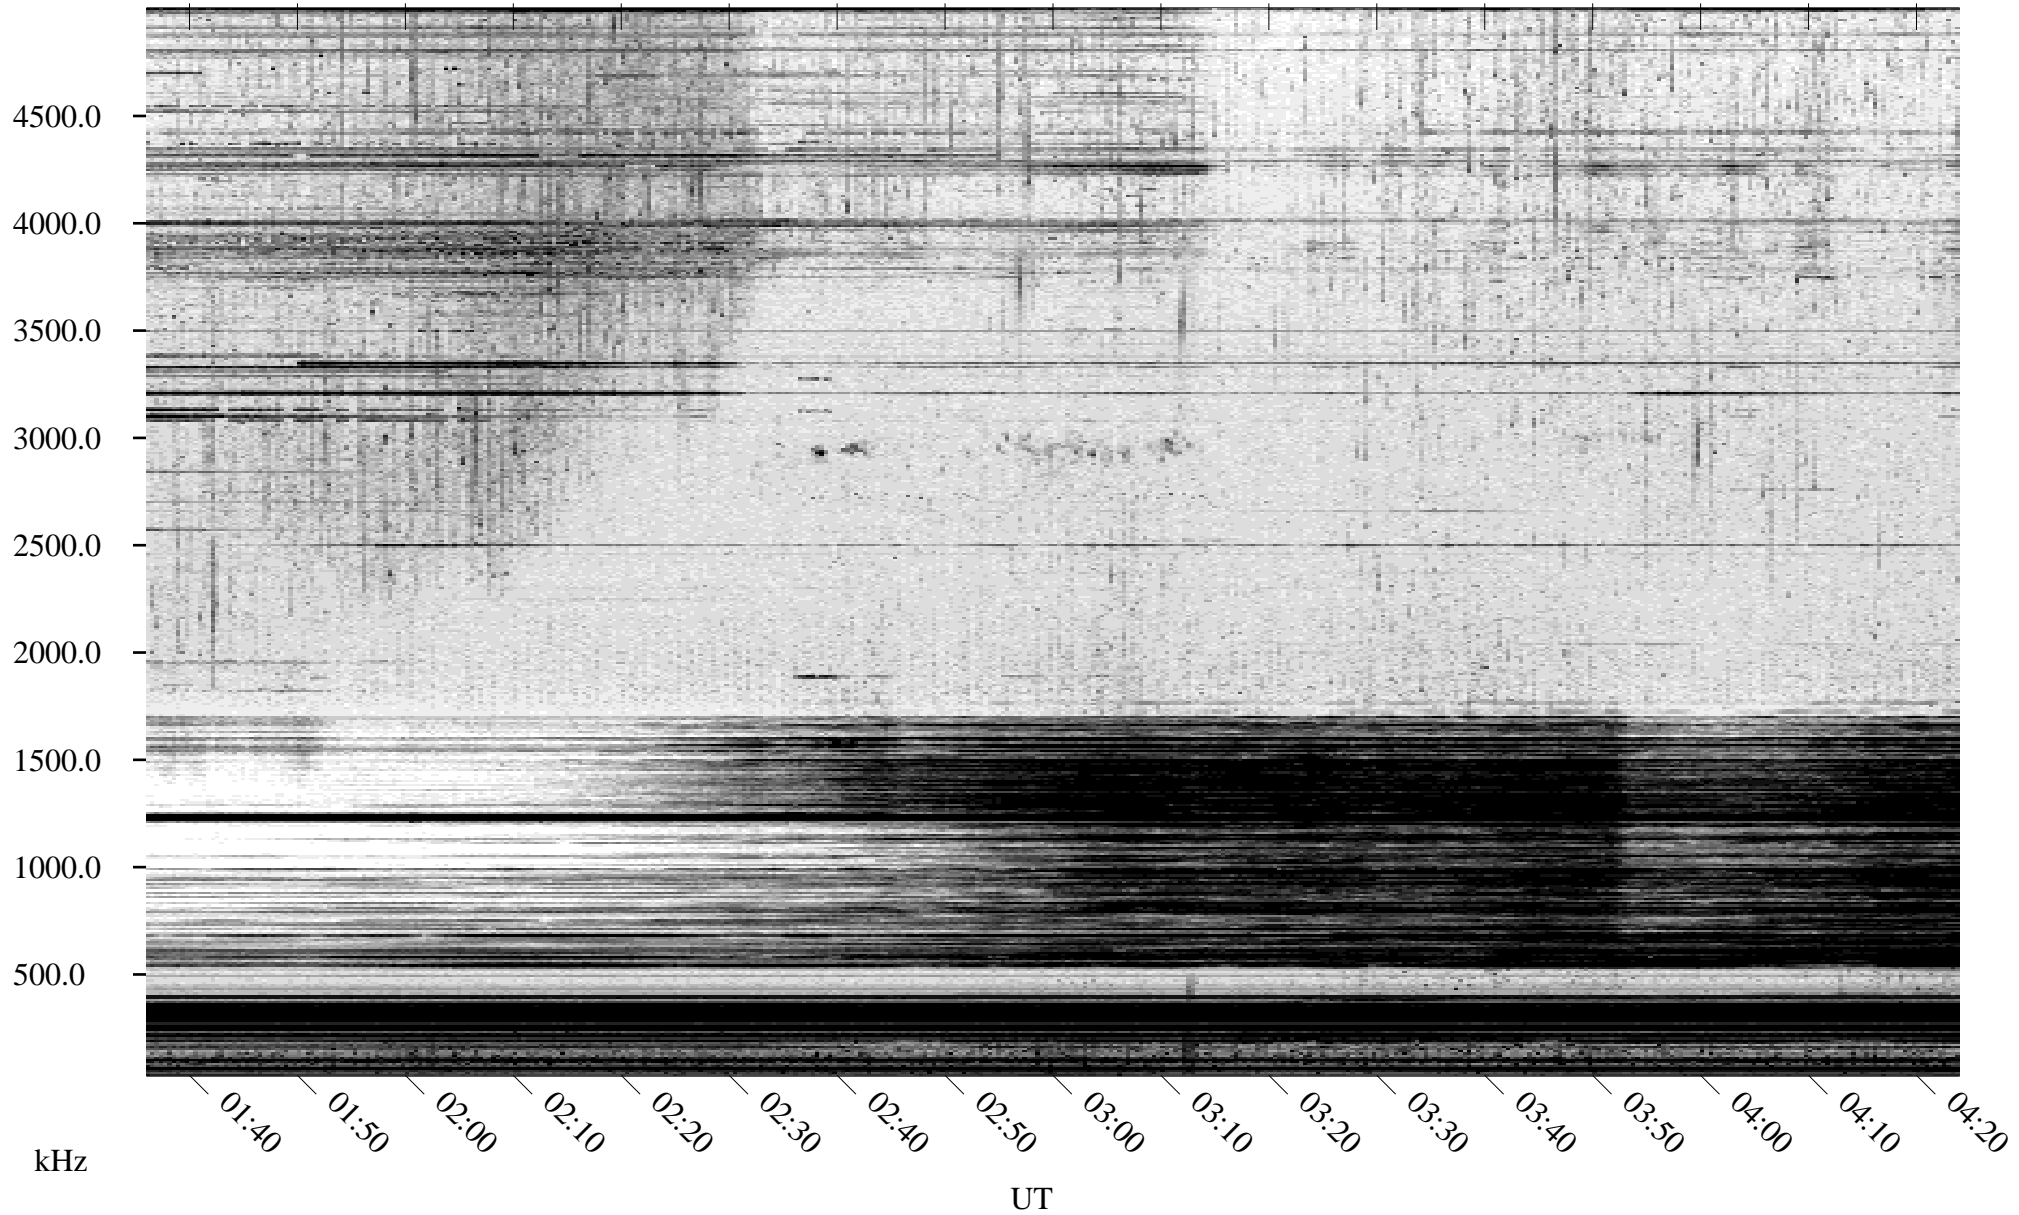

04/09/2004 Churchill, Manitoba

Linear Scale Black = 161 White = 15

ch04100l.r00m max_12

Page 1

04/09/2004 Churchill, Manitoba

Linear Scale Black = 161 White = 15

ch04100l.r00m max_12

04/10/2004 Churchill, Manitoba

Linear Scale Black = 161 White = 15

ch04100l.r00m max_12

Page 3

04/10/2004 Churchill, Manitoba

Linear Scale Black = 161 White = 15

ch04100l.r00m max_12

Page 4

04/10/2004 Churchill, Manitoba

Linear Scale Black = 161 White = 15

ch04100l.r00m max_12

04/10/2004 Churchill, Manitoba

Linear Scale Black = 161 White = 15

ch04100l.r00m max_12

Page 6

04/10/2004 Churchill, Manitoba

Linear Scale Black = 161 White = 15

ch04100l.r00m max_12

Page 7

04/10/2004 Churchill, Manitoba

Linear Scale Black = 161 White = 15

ch04100l.r00m max_12

Page 8