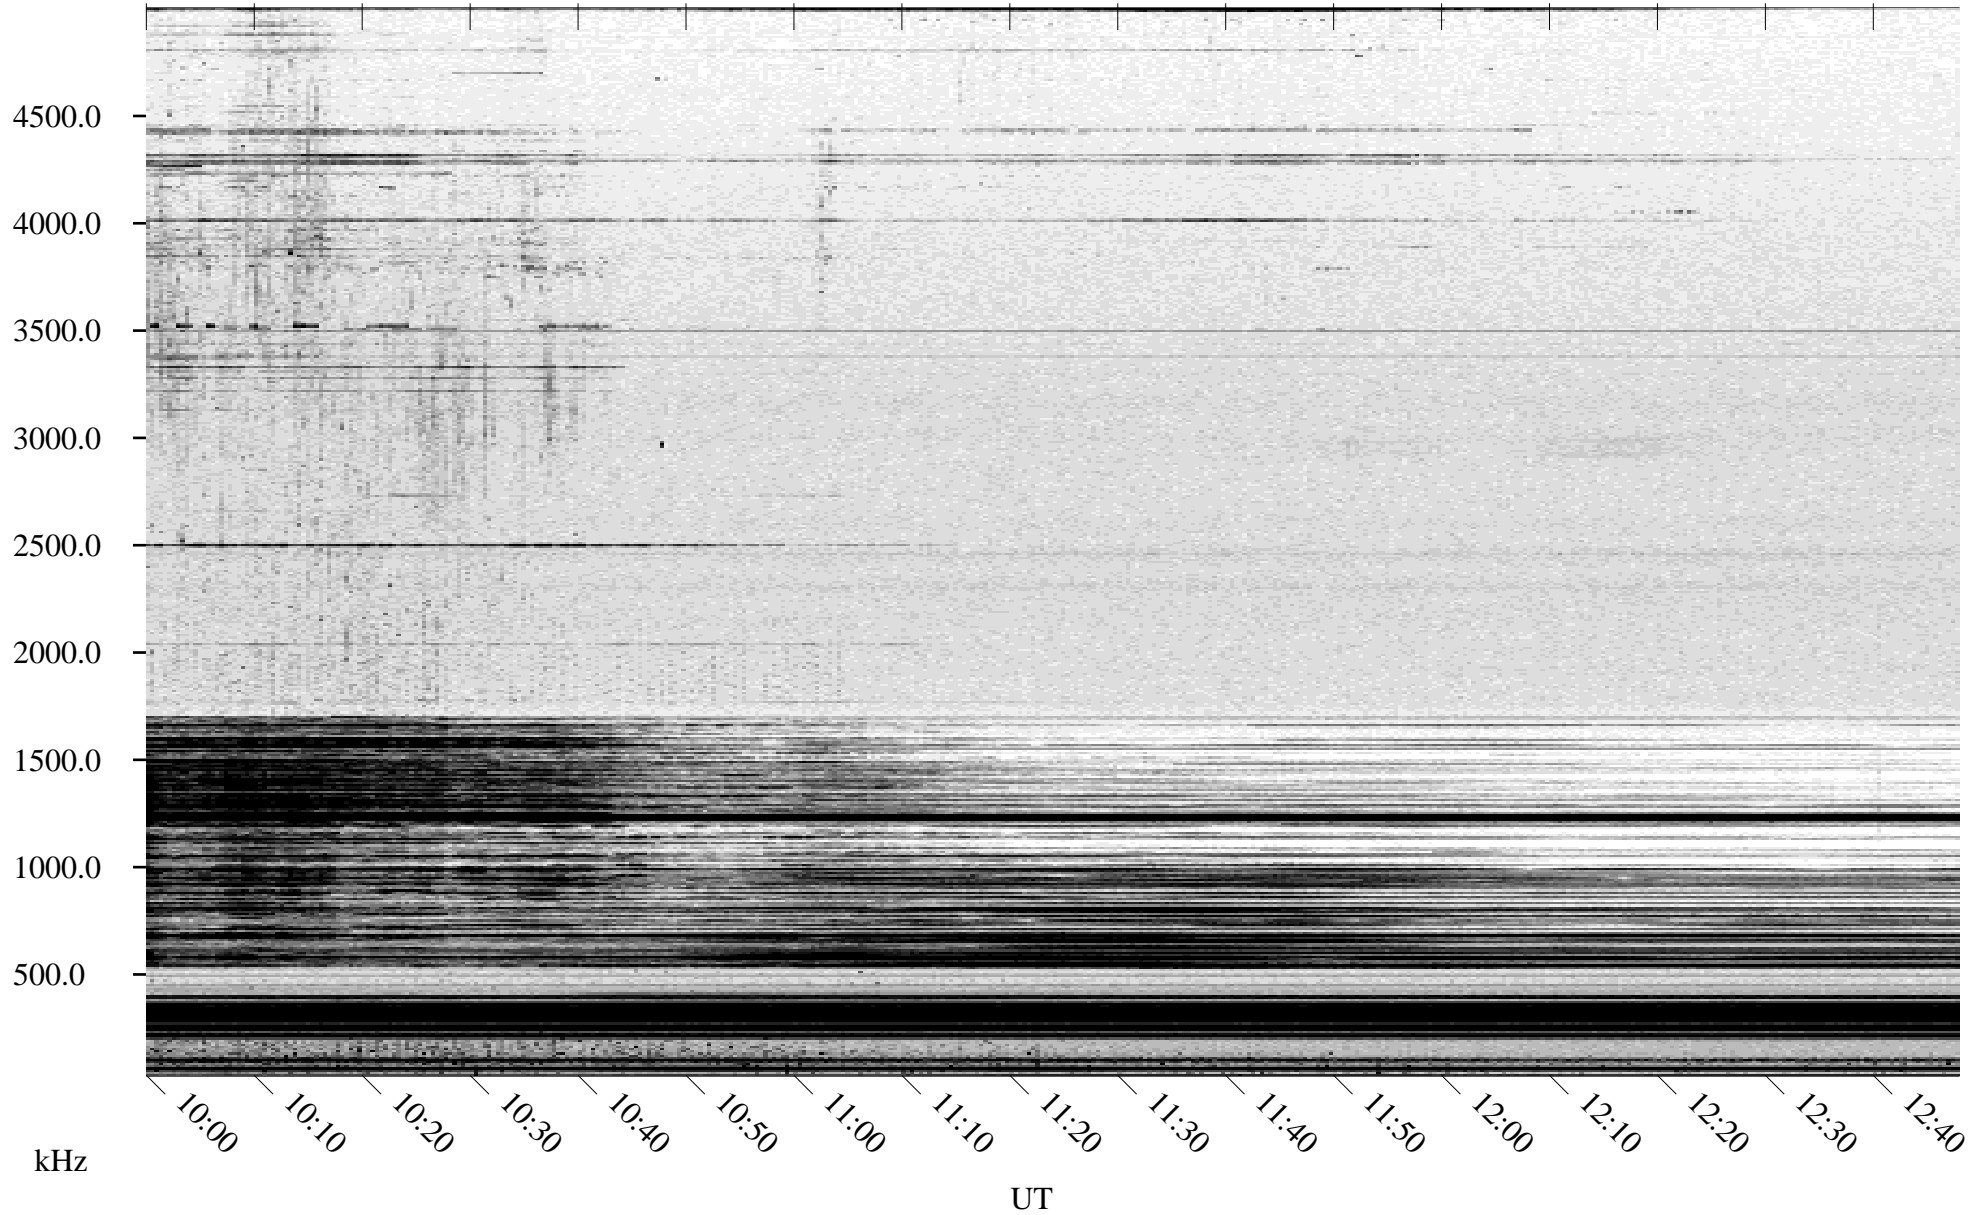

04/09/2004 Churchill, Manitoba

Linear Scale Black = 161 White = 15

ch04100l.r00m max_12

Page 1

04/09/2004 Churchill, Manitoba

Linear Scale Black = 161 White = 15

ch04100l.r00m max_12

04/10/2004 Churchill, Manitoba

Linear Scale Black = 161 White = 15

ch04100l.r00m max_12

Page 3

04/10/2004 Churchill, Manitoba

Linear Scale Black = 161 White = 15

ch04100l.r00m max_12

Page 4

04/10/2004 Churchill, Manitoba

Linear Scale Black = 161 White = 15

ch04100l.r00m max_12

04/10/2004 Churchill, Manitoba

Linear Scale Black = 161 White = 15

ch04100l.r00m max_12

Page 6

04/10/2004 Churchill, Manitoba

Linear Scale Black = 161 White = 15

ch04100l.r00m max_12

Page 7

04/10/2004 Churchill, Manitoba

Linear Scale Black = 161 White = 15

ch04100l.r00m max_12

Page 8