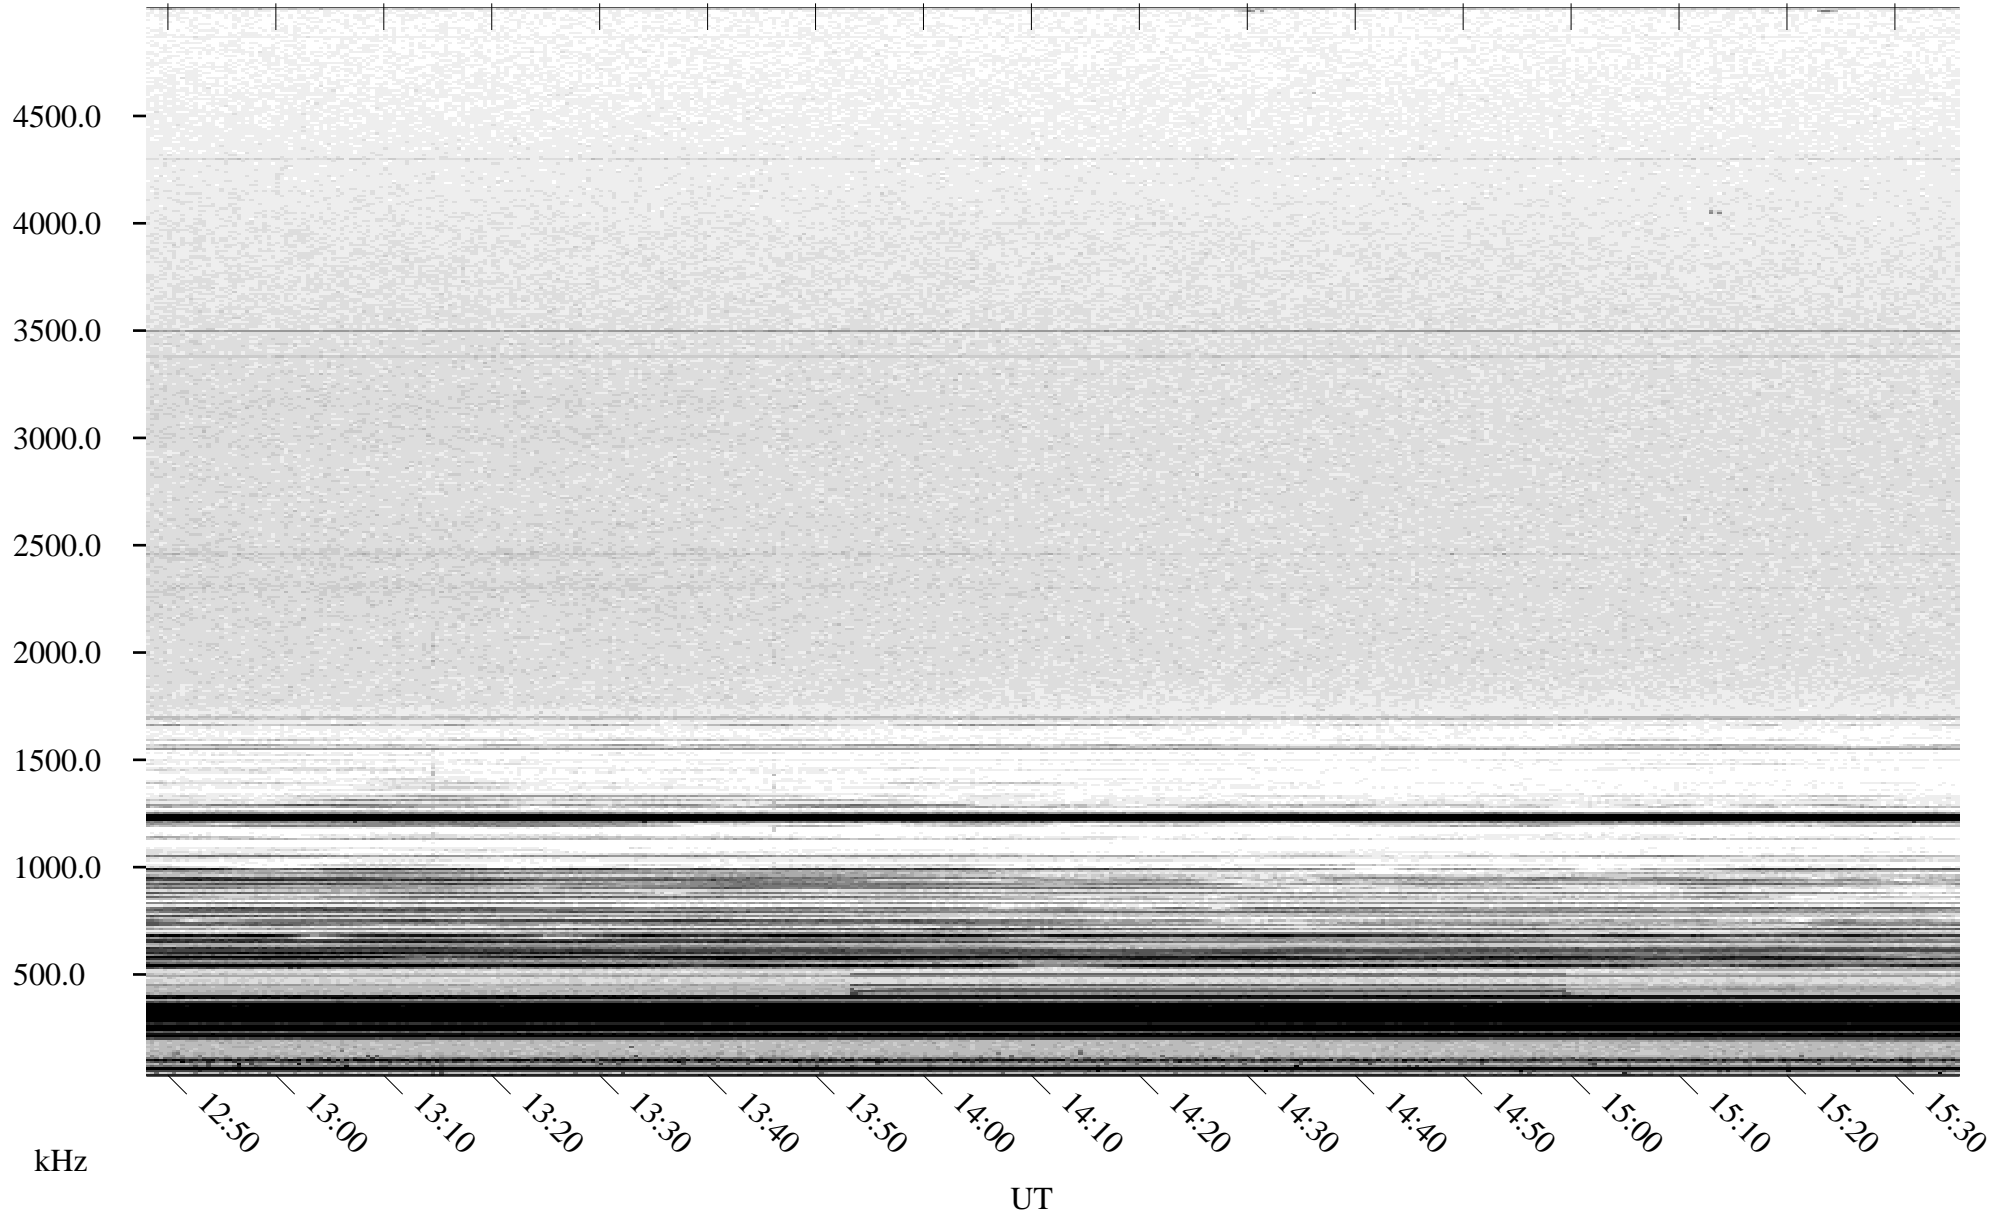

04/09/2004 Churchill, Manitoba

Linear Scale Black = 161 White = 15

ch04100l.r00m max_12

Page 1

04/09/2004 Churchill, Manitoba

Linear Scale Black = 161 White = 15

ch04100l.r00m max_12

04/10/2004 Churchill, Manitoba

Linear Scale Black = 161 White = 15

ch04100l.r00m max_12

Page 3

04/10/2004 Churchill, Manitoba

Linear Scale Black = 161 White = 15

ch04100l.r00m max_12

Page 4

04/10/2004 Churchill, Manitoba

Linear Scale Black = 161 White = 15

ch04100l.r00m max_12

04/10/2004 Churchill, Manitoba

Linear Scale Black = 161 White = 15

ch04100l.r00m max_12

Page 6

04/10/2004 Churchill, Manitoba

Linear Scale Black = 161 White = 15

ch04100l.r00m max_12

Page 7

04/10/2004 Churchill, Manitoba

Linear Scale Black = 161 White = 15

ch04100l.r00m max_12

Page 8