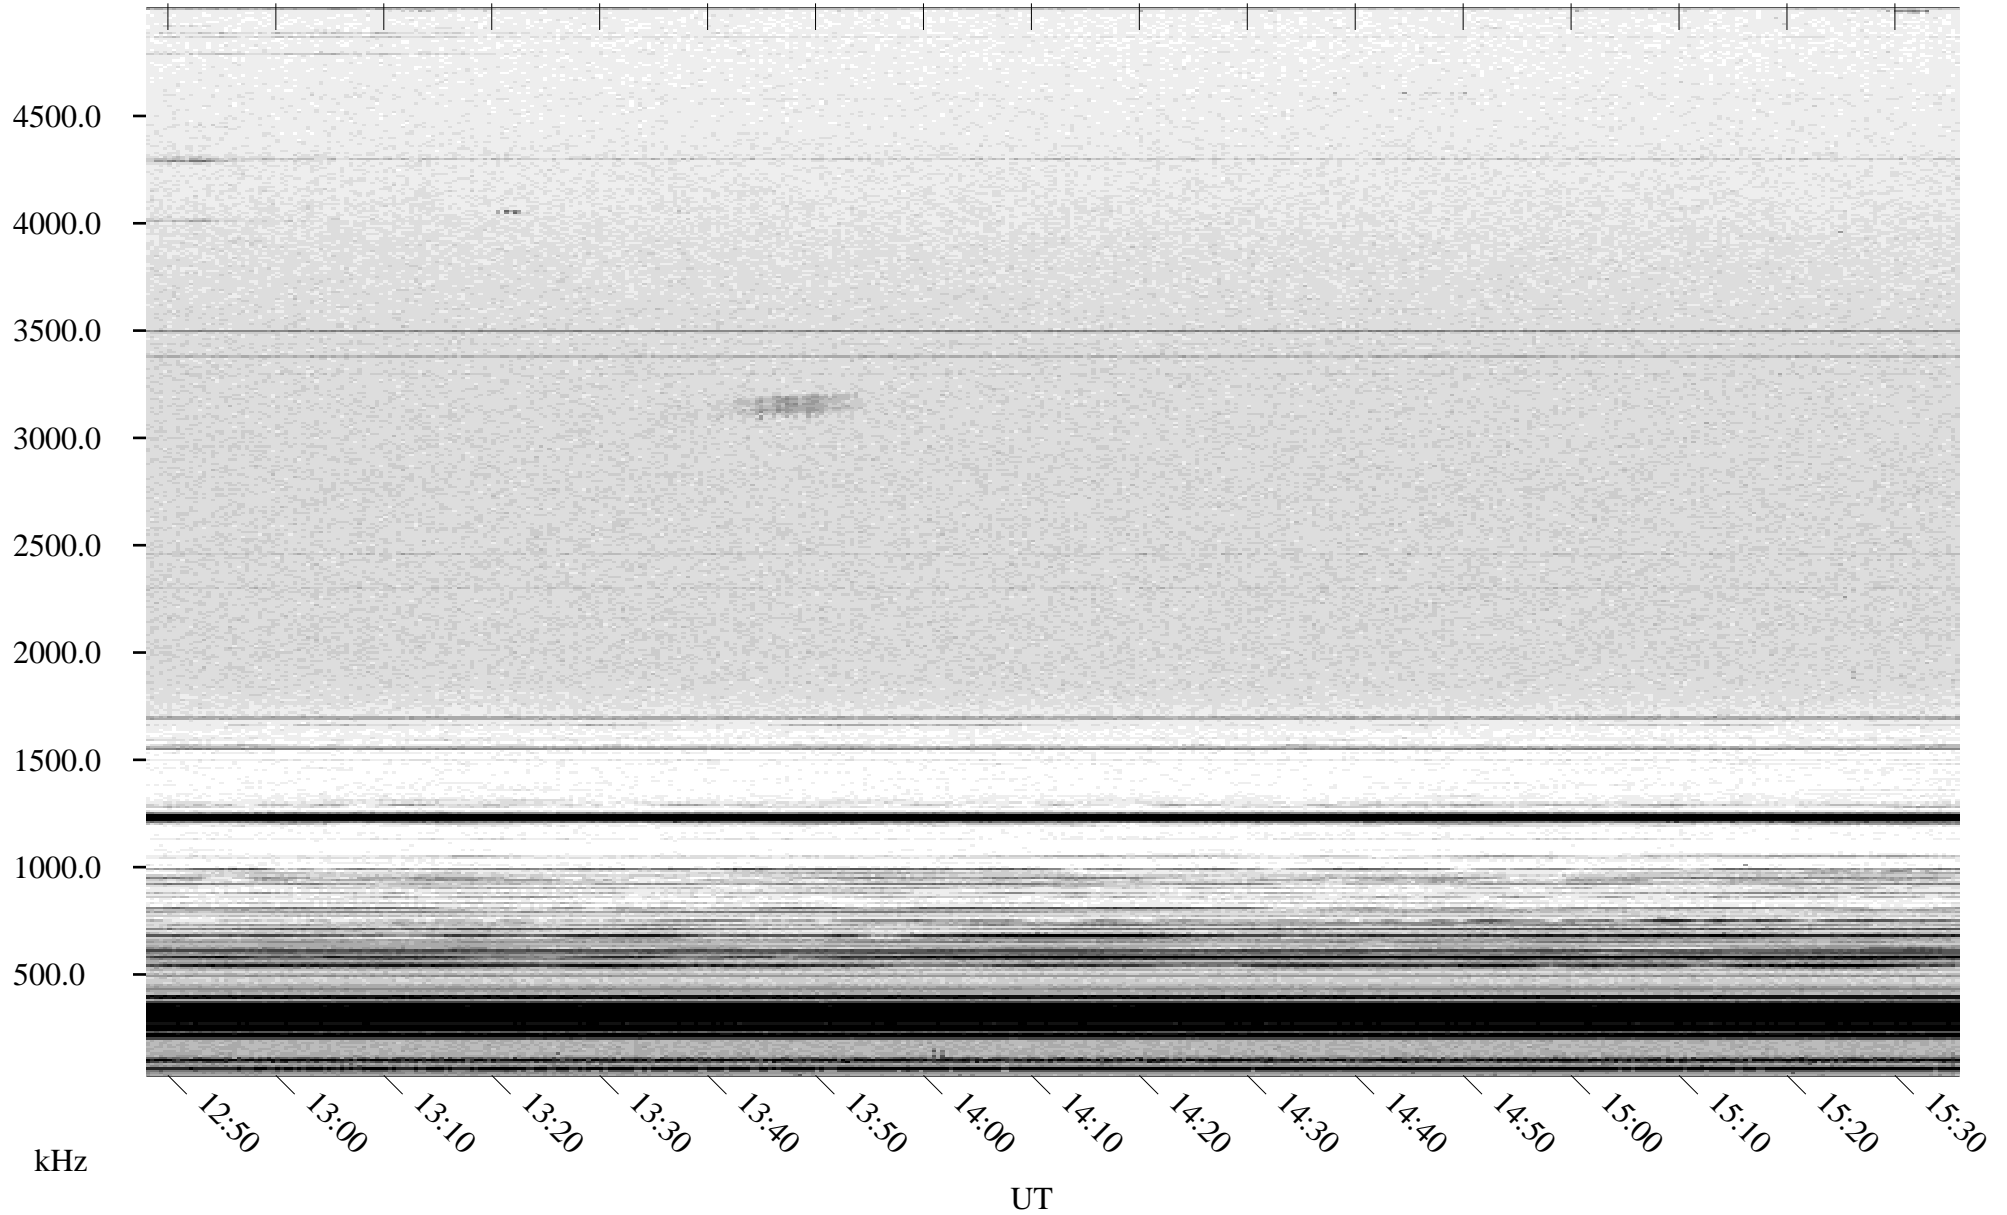

# 04/13/2004 Churchill, Manitoba

Linear Scale    Black = 161    White = 15

ch04103l.r01m max\_12

Page 6

# 04/13/2004 Churchill, Manitoba

Linear Scale    Black = 161    White = 15

ch04103l.r01m max\_12

Page 7