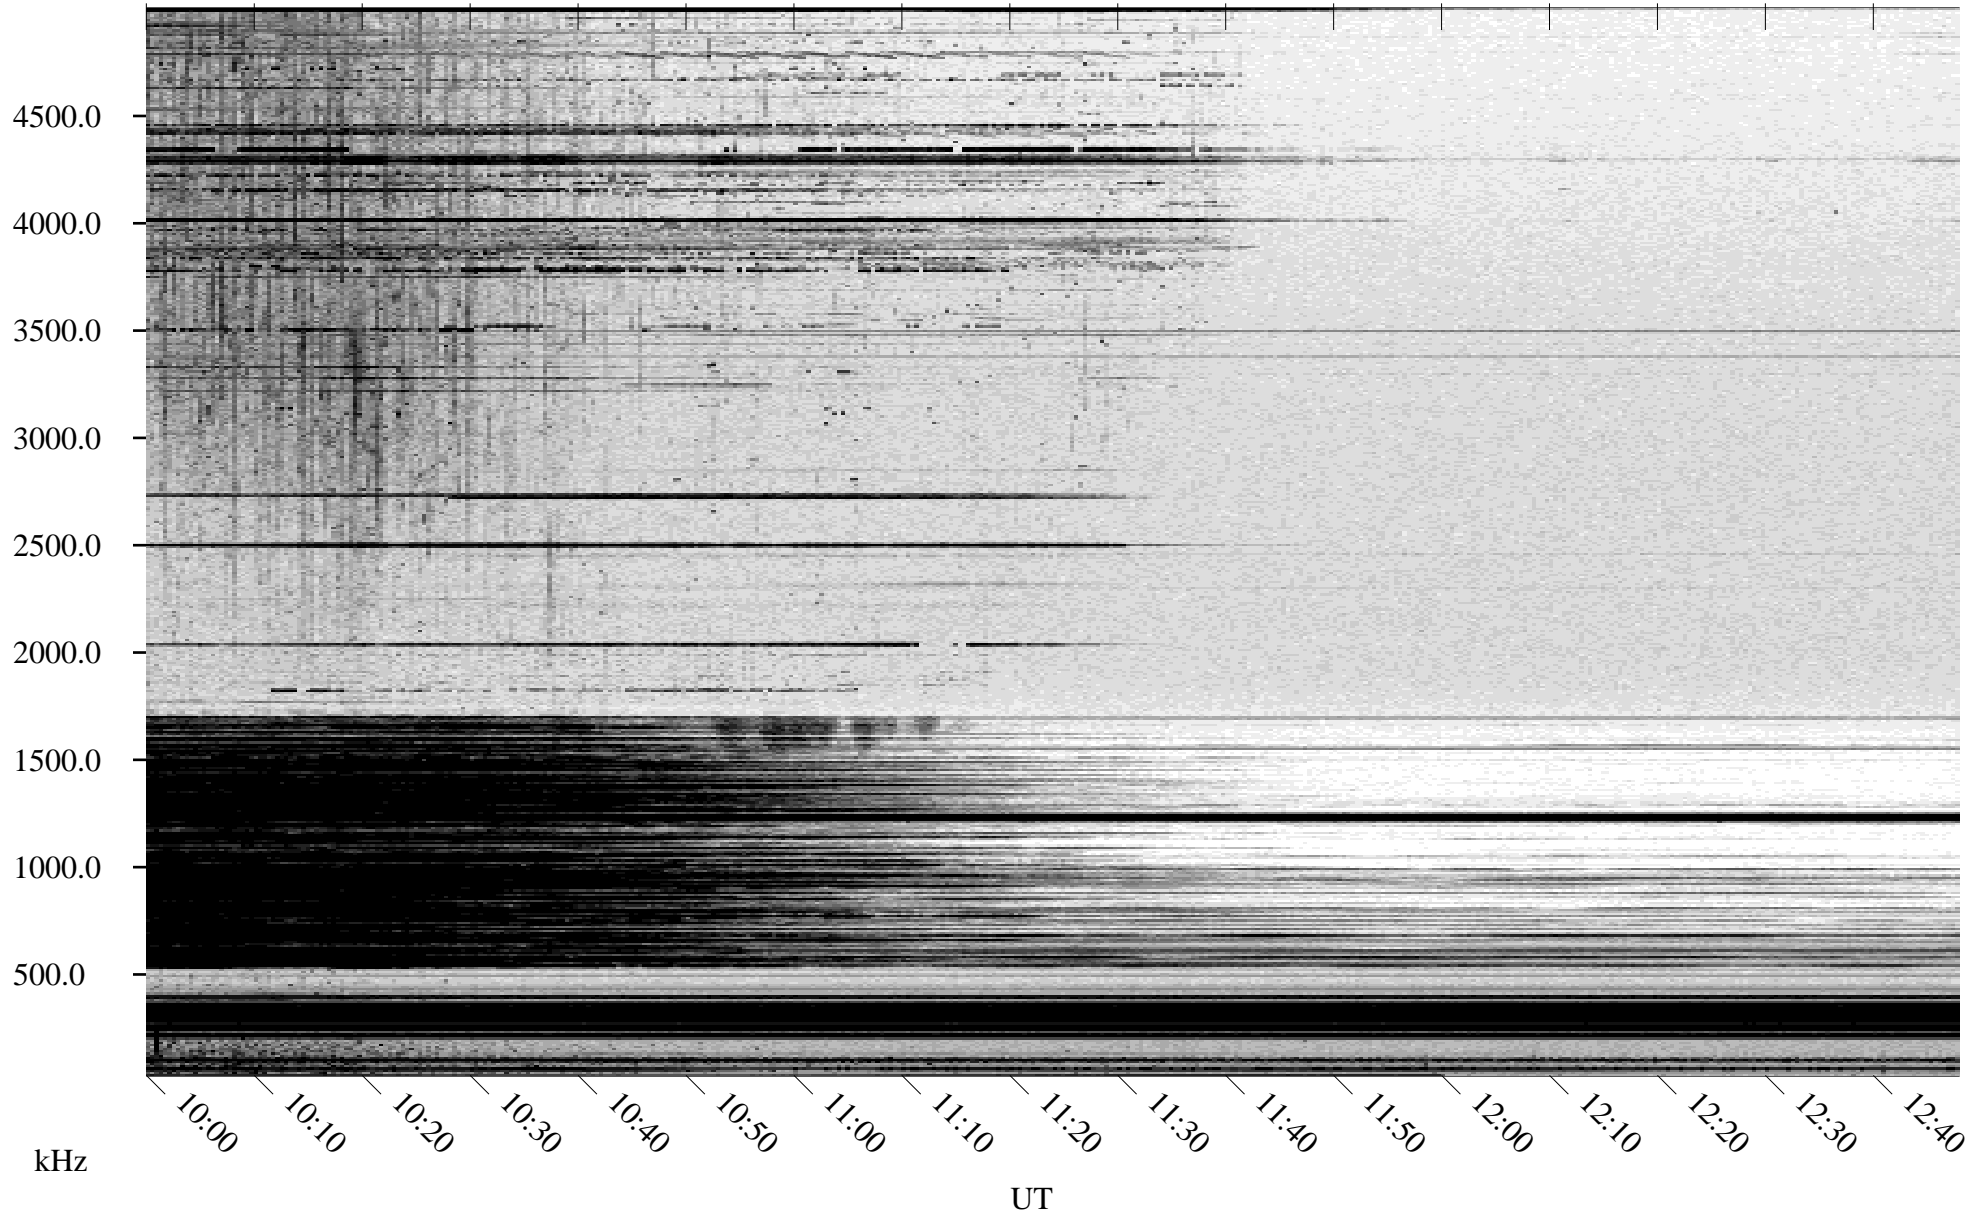

# 04/13/2004 Churchill, Manitoba

Linear Scale    Black = 161    White = 15

ch04103l.r01m max\_12

Page 4

# 04/13/2004 Churchill, Manitoba

Linear Scale    Black = 161    White = 15

ch04103l.r01m max\_12

Page 5

# 04/13/2004 Churchill, Manitoba

Linear Scale    Black = 161    White = 15

ch04103l.r01m max\_12

Page 6