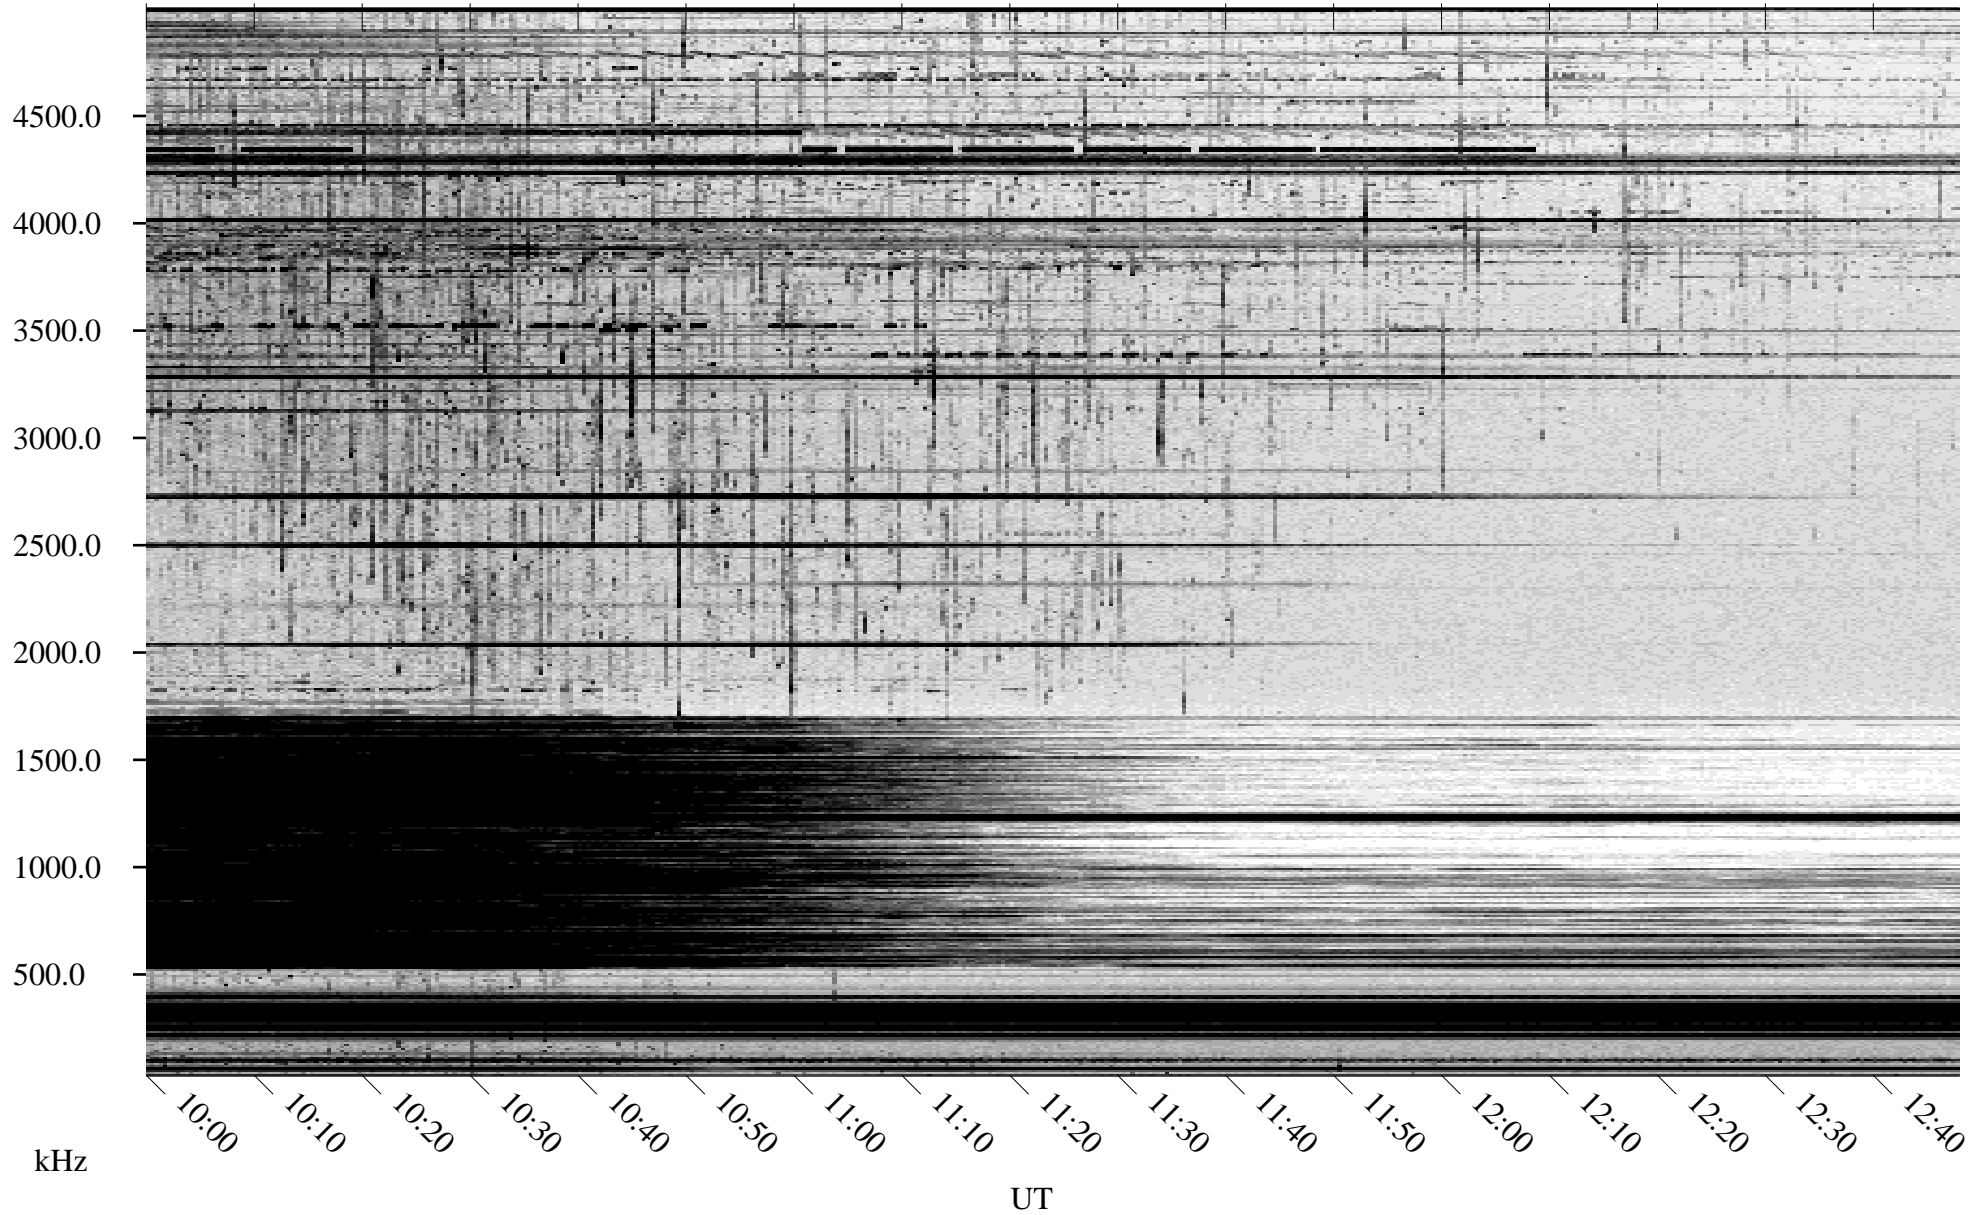

04/13/2004 Churchill, Manitoba

Linear Scale Black = 161 White = 15

ch04104l.r00m max_12

Page 1

04/13/2004 Churchill, Manitoba

Linear Scale Black = 161 White = 15

ch04104l.r00m max_12

Page 2

04/14/2004 Churchill, Manitoba

Linear Scale Black = 161 White = 15

ch04104l.r00m max_12

Page 3

04/14/2004 Churchill, Manitoba

Linear Scale Black = 161 White = 15

ch04104l.r00m max_12

Page 4

04/14/2004 Churchill, Manitoba

Linear Scale Black = 161 White = 15

ch04104l.r00m max_12

Page 5

04/14/2004 Churchill, Manitoba

Linear Scale Black = 161 White = 15

ch04104l.r00m max_12

Page 6

04/14/2004 Churchill, Manitoba

Linear Scale Black = 161 White = 15

ch04104l.r00m max_12

Page 7

04/14/2004 Churchill, Manitoba

Linear Scale Black = 161 White = 15

ch04104l.r00m max_12