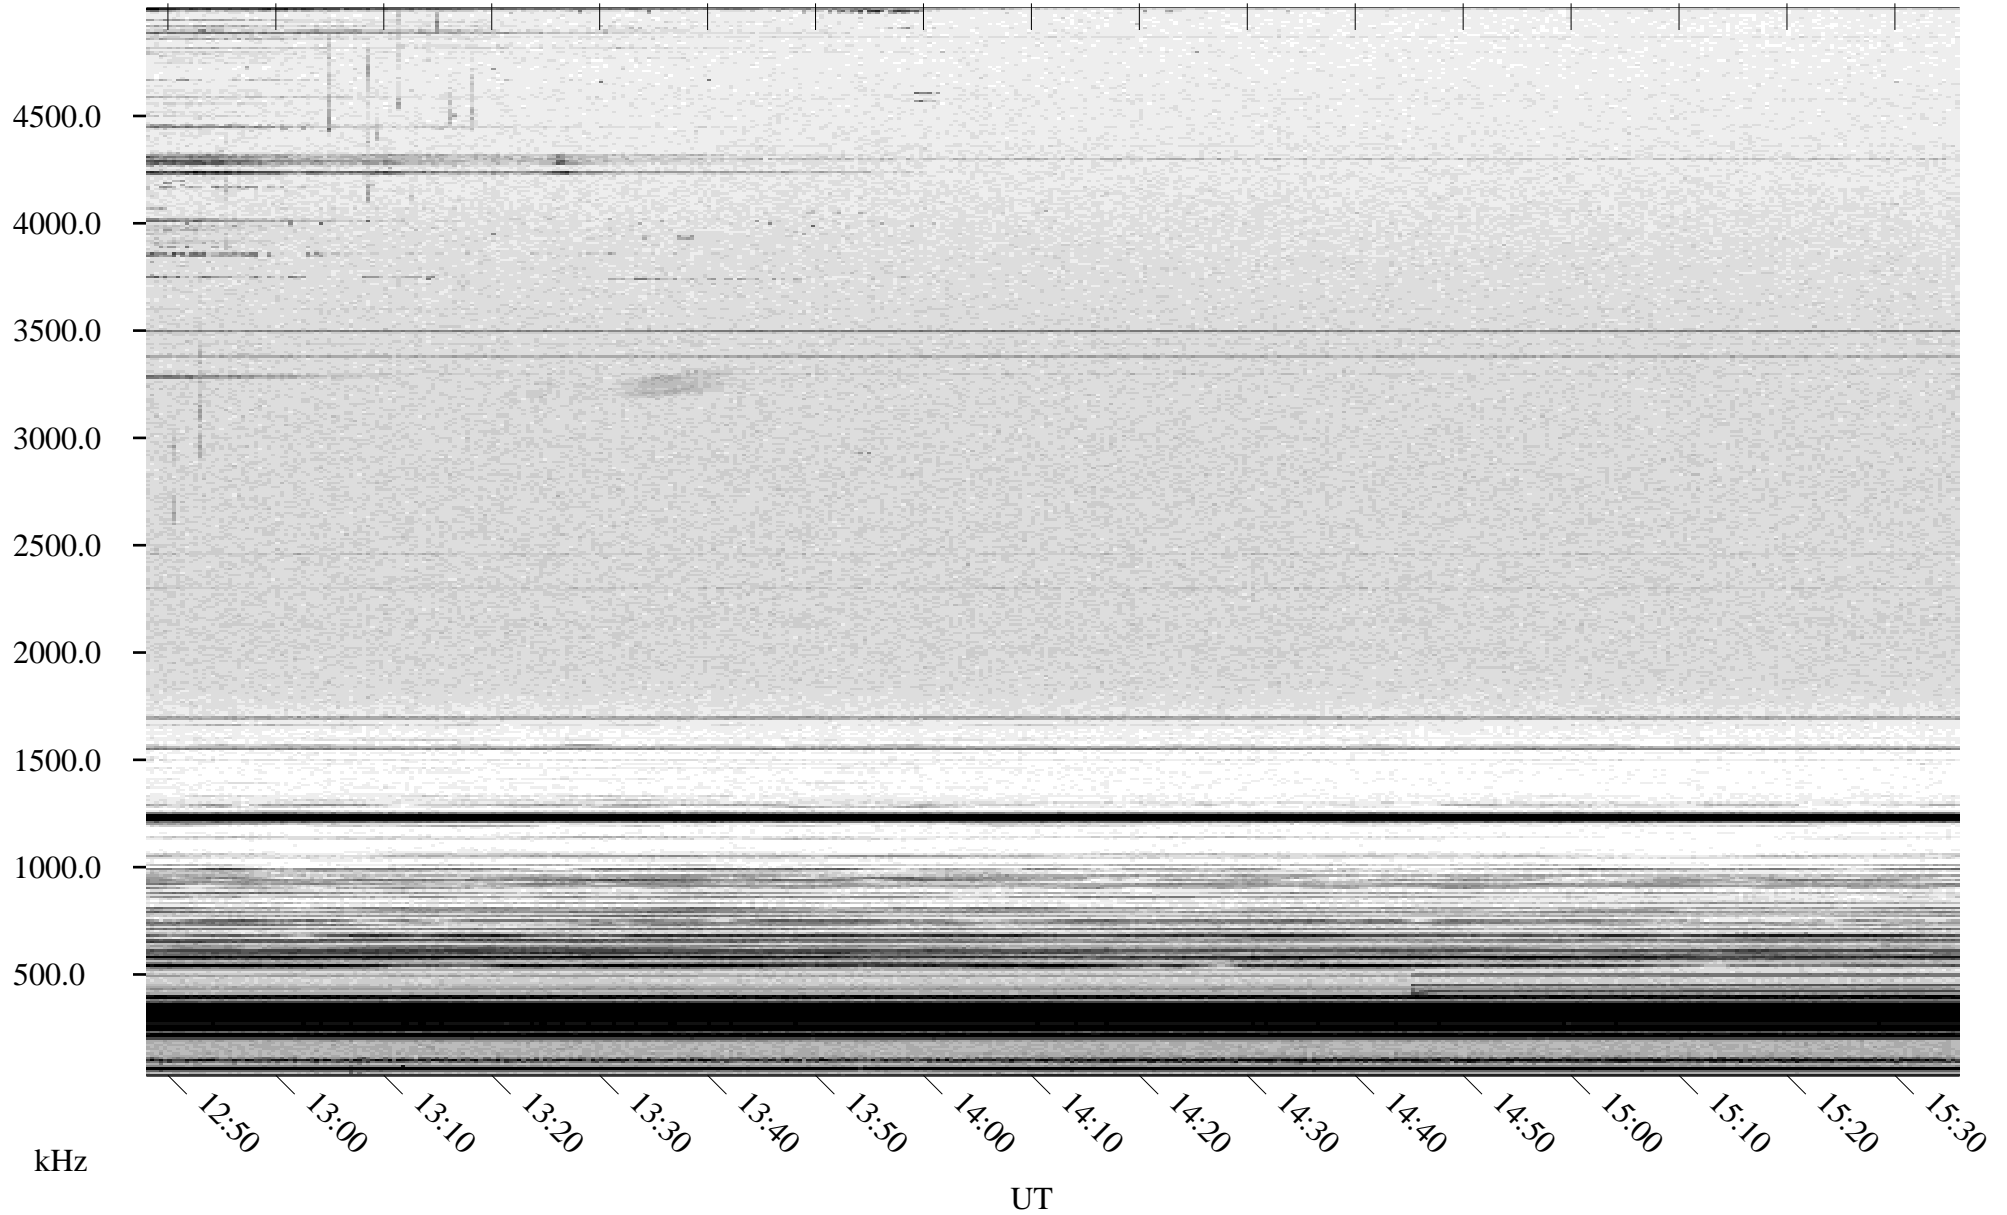

04/13/2004 Churchill, Manitoba

Linear Scale Black = 161 White = 15

ch04104l.r00m max_12

Page 1

04/13/2004 Churchill, Manitoba

Linear Scale Black = 161 White = 15

ch04104l.r00m max_12

Page 2

04/14/2004 Churchill, Manitoba

Linear Scale Black = 161 White = 15

ch04104l.r00m max_12

Page 3

04/14/2004 Churchill, Manitoba

Linear Scale Black = 161 White = 15

ch04104l.r00m max_12

Page 4

04/14/2004 Churchill, Manitoba

Linear Scale Black = 161 White = 15

ch04104l.r00m max_12

Page 5

04/14/2004 Churchill, Manitoba

Linear Scale Black = 161 White = 15

ch04104l.r00m max_12

Page 6

04/14/2004 Churchill, Manitoba

Linear Scale Black = 161 White = 15

ch04104l.r00m max_12

Page 7

04/14/2004 Churchill, Manitoba

Linear Scale Black = 161 White = 15

ch04104l.r00m max_12