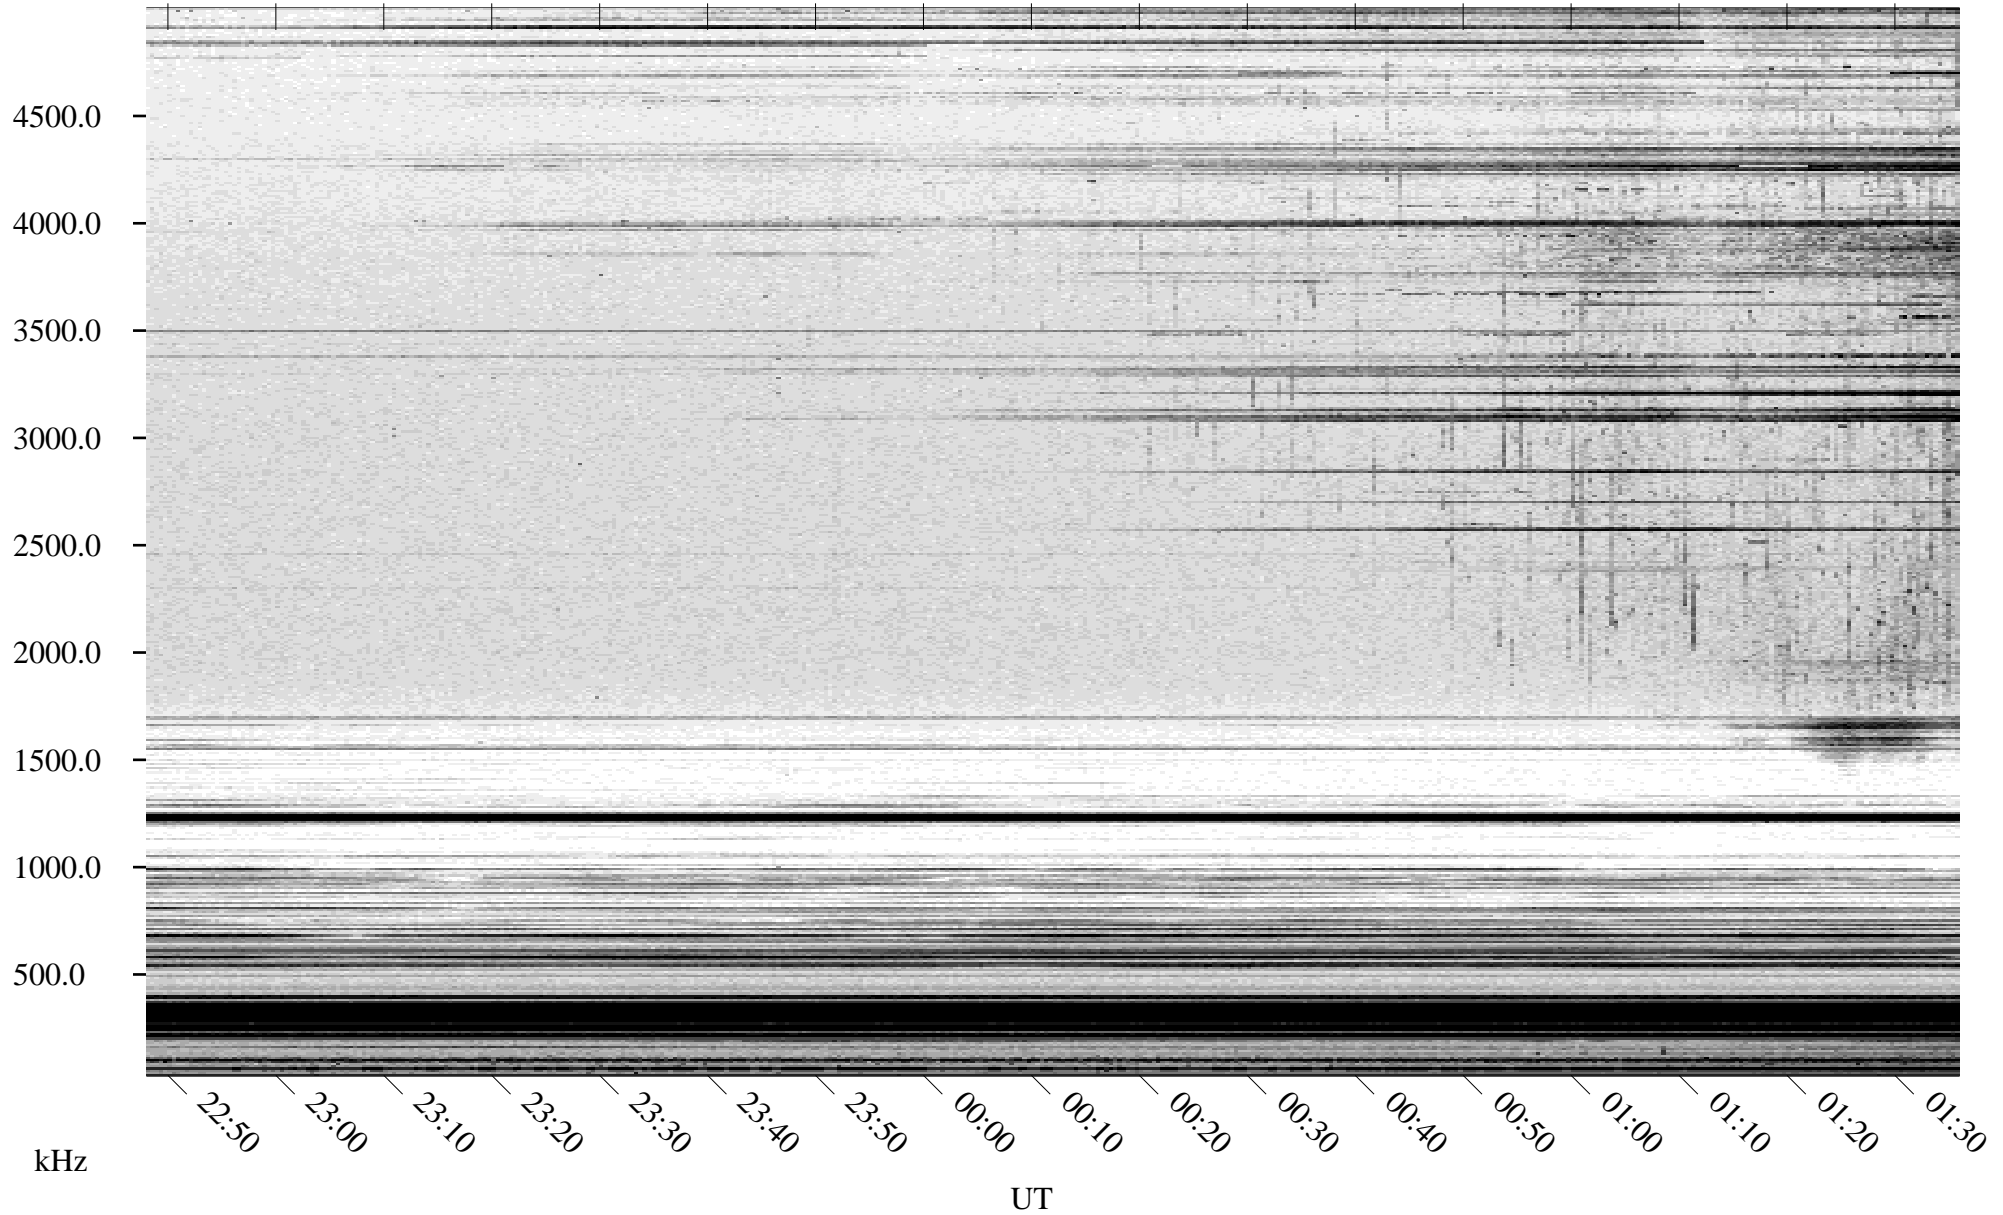

04/13/2004 Churchill, Manitoba

Linear Scale Black = 161 White = 15

ch04104l.r00m max_12

Page 1

04/13/2004 Churchill, Manitoba

Linear Scale Black = 161 White = 15

ch04104l.r00m max_12

Page 2

04/14/2004 Churchill, Manitoba

Linear Scale Black = 161 White = 15

ch04104l.r00m max_12

Page 3

04/14/2004 Churchill, Manitoba

Linear Scale Black = 161 White = 15

ch04104l.r00m max_12

Page 4

04/14/2004 Churchill, Manitoba

Linear Scale Black = 161 White = 15

ch04104l.r00m max_12

Page 5

04/14/2004 Churchill, Manitoba

Linear Scale Black = 161 White = 15

ch04104l.r00m max_12

Page 6

04/14/2004 Churchill, Manitoba

Linear Scale Black = 161 White = 15

ch04104l.r00m max_12

Page 7

04/14/2004 Churchill, Manitoba

Linear Scale Black = 161 White = 15

ch04104l.r00m max_12