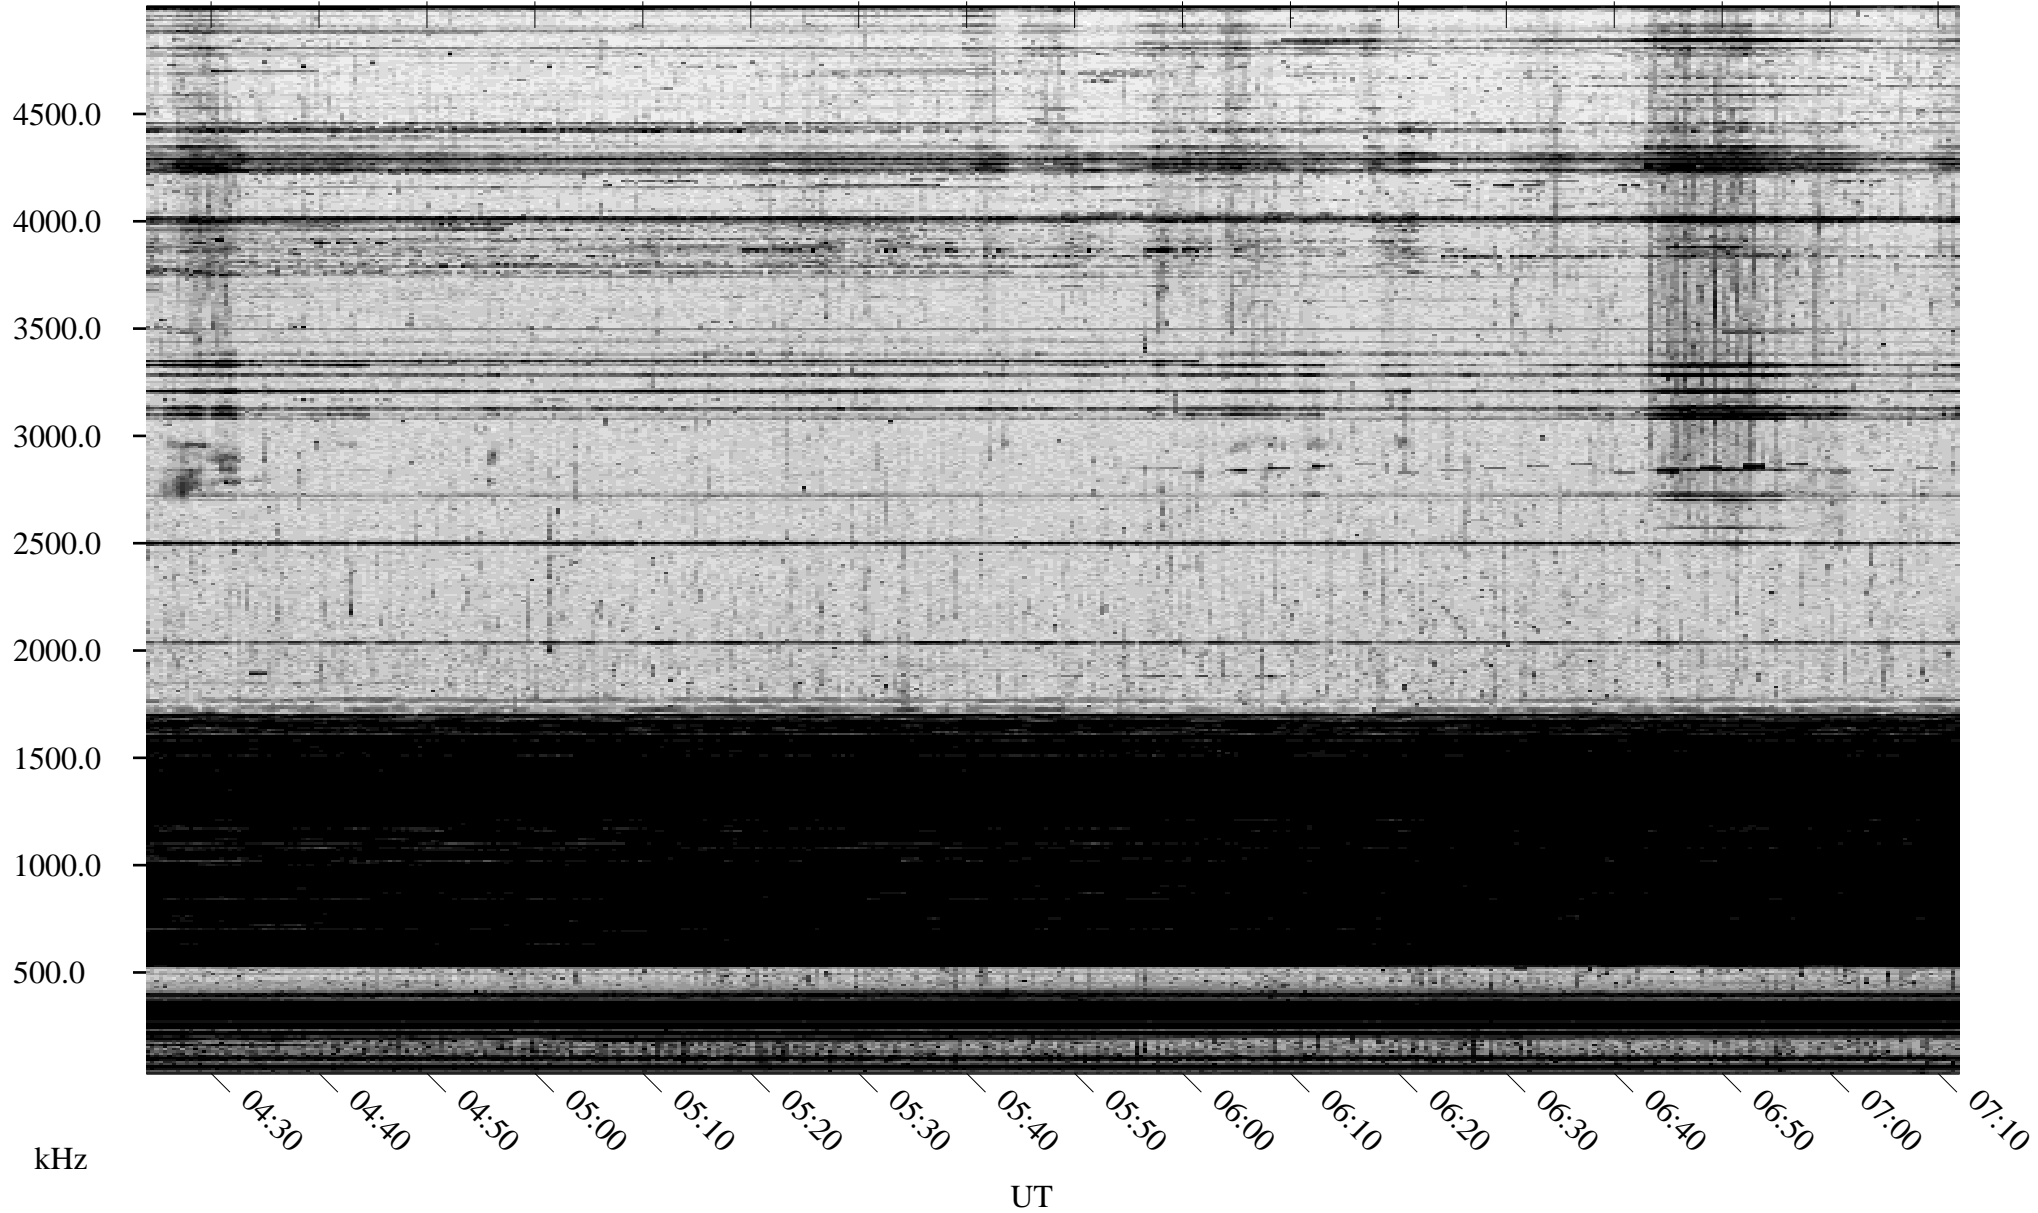

04/13/2004 Churchill, Manitoba

Linear Scale Black = 161 White = 15

ch04104l.r00m max_12

Page 1

04/13/2004 Churchill, Manitoba

Linear Scale Black = 161 White = 15

ch04104l.r00m max_12

Page 2

04/14/2004 Churchill, Manitoba

Linear Scale Black = 161 White = 15

ch04104l.r00m max_12

Page 3

04/14/2004 Churchill, Manitoba

Linear Scale Black = 161 White = 15

ch04104l.r00m max_12

Page 4

04/14/2004 Churchill, Manitoba

Linear Scale Black = 161 White = 15

ch04104l.r00m max_12

Page 5

04/14/2004 Churchill, Manitoba

Linear Scale Black = 161 White = 15

ch04104l.r00m max_12

Page 6

04/14/2004 Churchill, Manitoba

Linear Scale Black = 161 White = 15

ch04104l.r00m max_12

Page 7

04/14/2004 Churchill, Manitoba

Linear Scale Black = 161 White = 15

ch04104l.r00m max_12