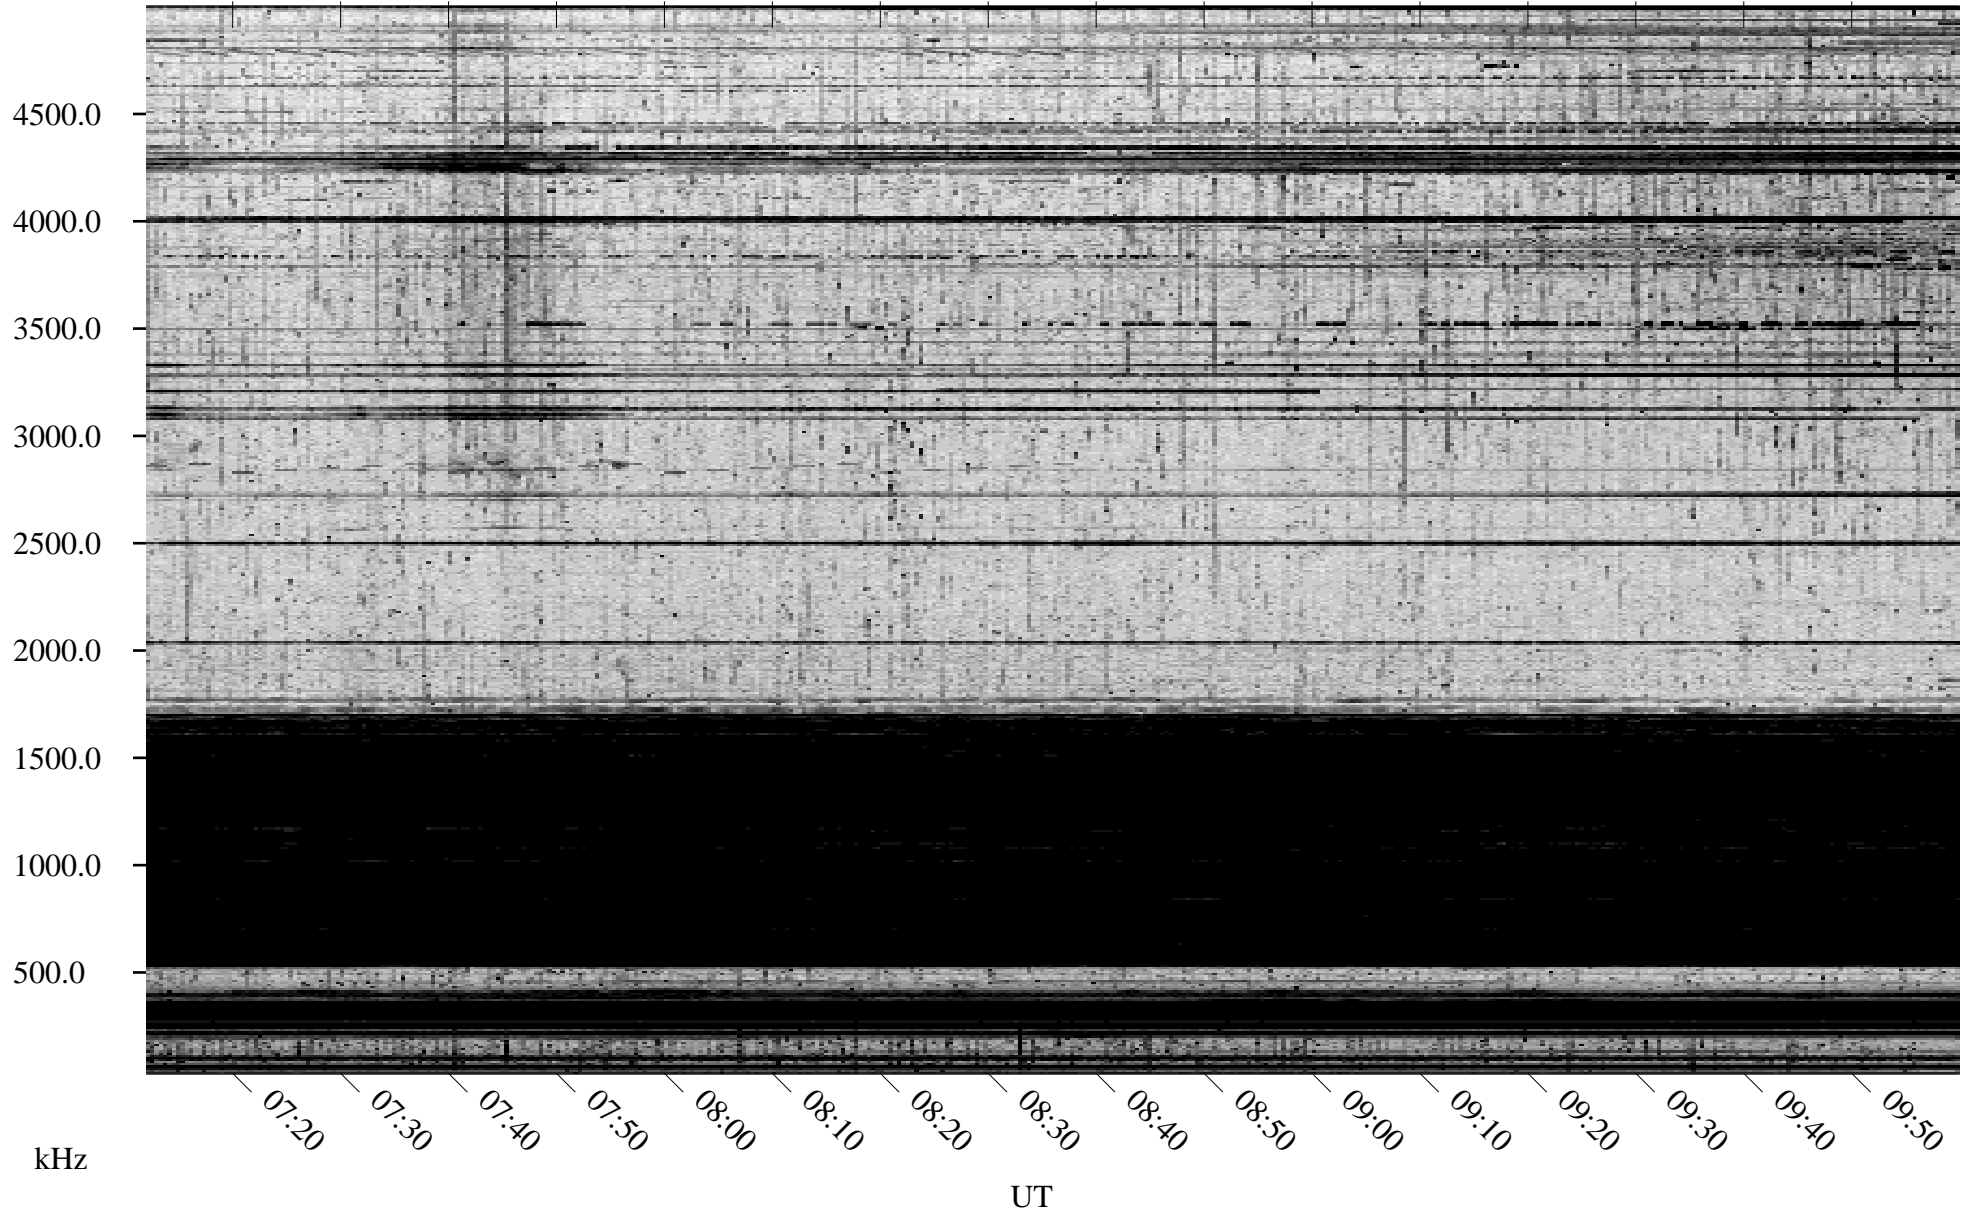

04/13/2004 Churchill, Manitoba

Linear Scale Black = 161 White = 15

ch04104l.r00m max_12

Page 1

04/13/2004 Churchill, Manitoba

Linear Scale Black = 161 White = 15

ch04104l.r00m max_12

Page 2

04/14/2004 Churchill, Manitoba

Linear Scale Black = 161 White = 15

ch04104l.r00m max_12

Page 3

04/14/2004 Churchill, Manitoba

Linear Scale Black = 161 White = 15

ch04104l.r00m max_12

Page 4

04/14/2004 Churchill, Manitoba

Linear Scale Black = 161 White = 15

ch04104l.r00m max_12

Page 5

04/14/2004 Churchill, Manitoba

Linear Scale Black = 161 White = 15

ch04104l.r00m max_12

Page 6

04/14/2004 Churchill, Manitoba

Linear Scale Black = 161 White = 15

ch04104l.r00m max_12

Page 7

04/14/2004 Churchill, Manitoba

Linear Scale Black = 161 White = 15

ch04104l.r00m max_12