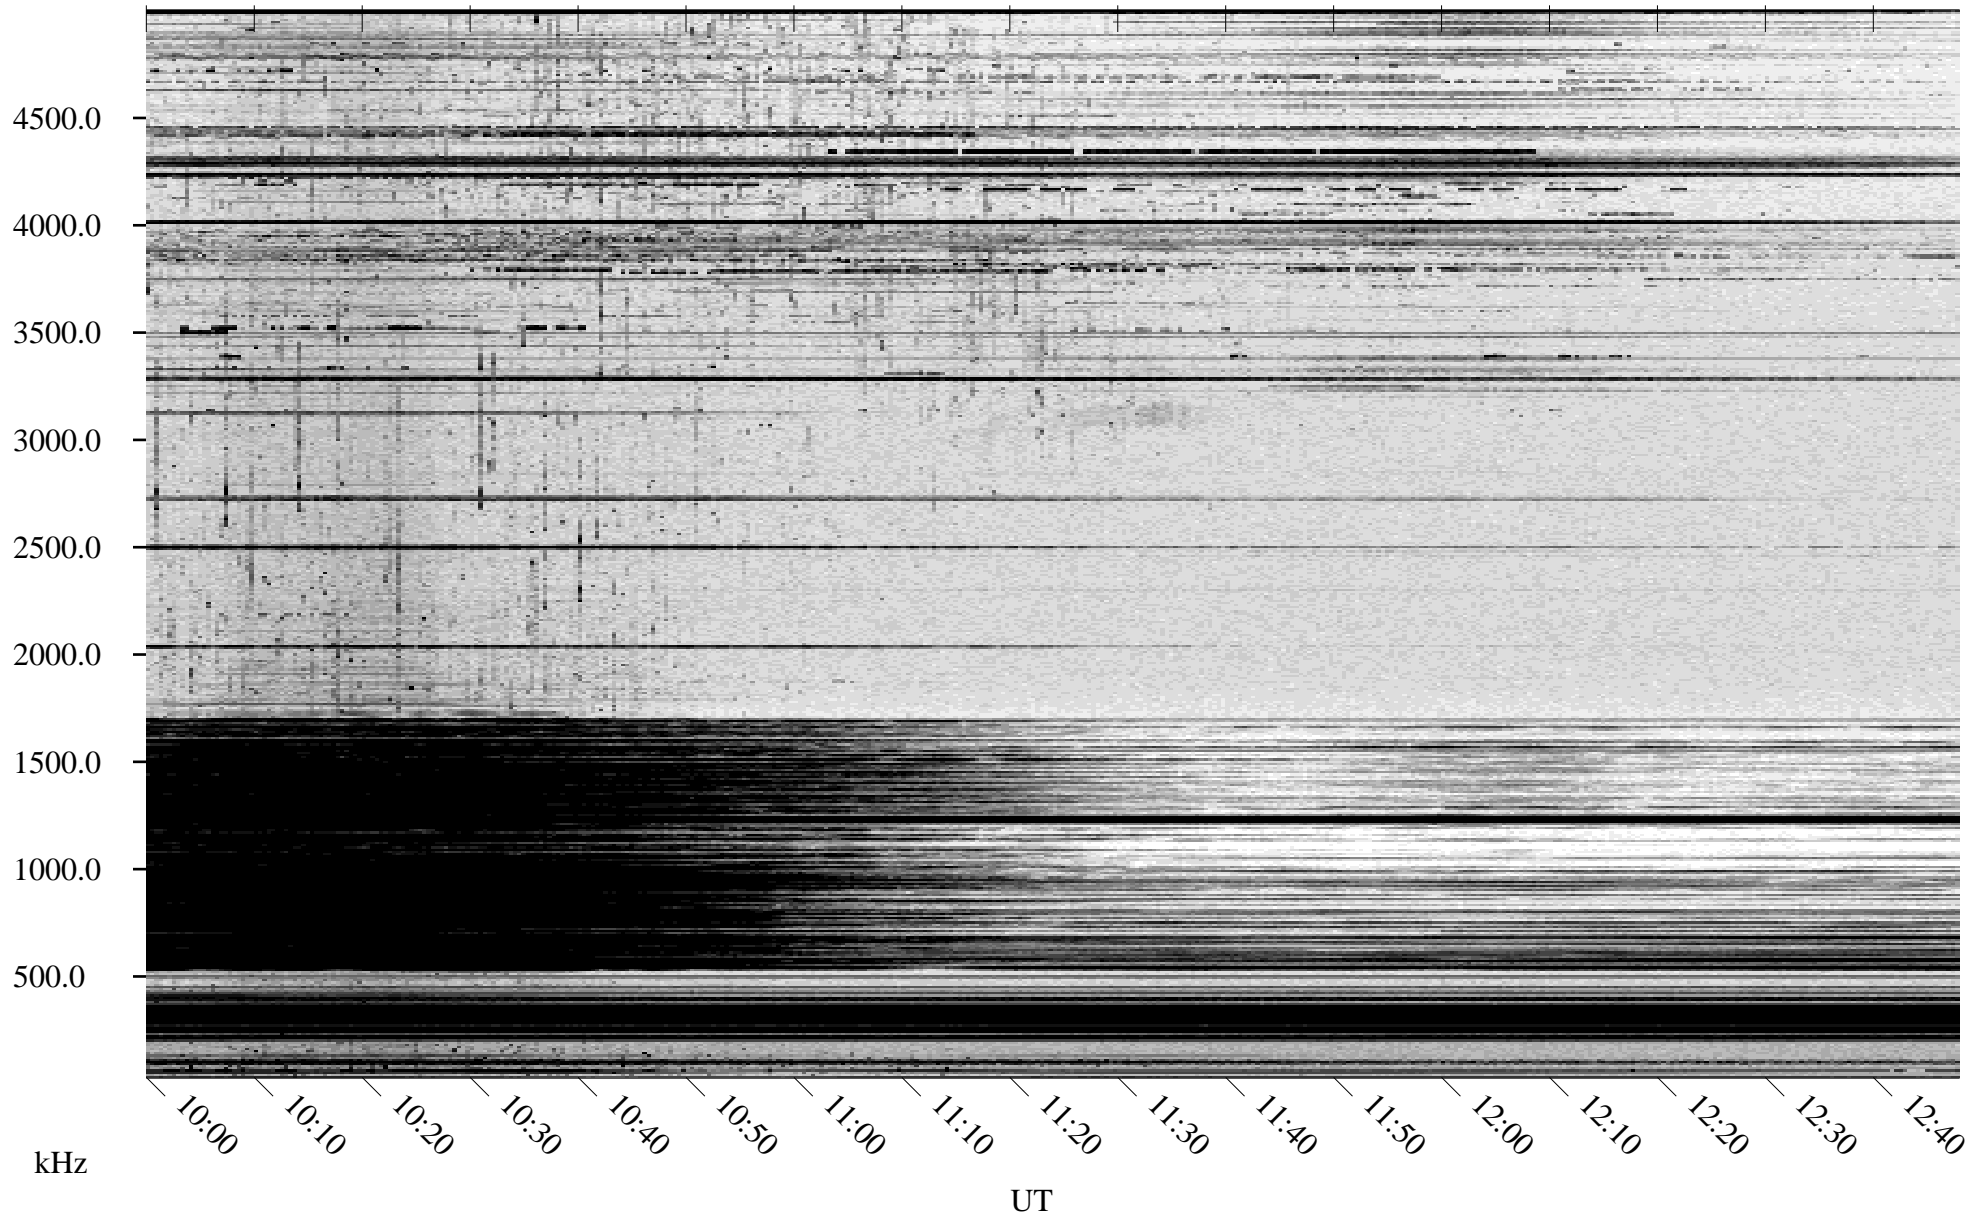

# 04/15/2004 Churchill, Manitoba

Linear Scale    Black = 161    White = 15

ch041051.r00m max\_12

Page 4

# 04/15/2004 Churchill, Manitoba

Linear Scale    Black = 161    White = 15

ch041051.r00m max\_12

Page 5

# 04/15/2004 Churchill, Manitoba

Linear Scale    Black = 161    White = 15

ch041051.r00m max\_12

Page 6

# 04/15/2004 Churchill, Manitoba

Linear Scale    Black = 161    White = 15

ch041051.r00m max\_12

Page 7