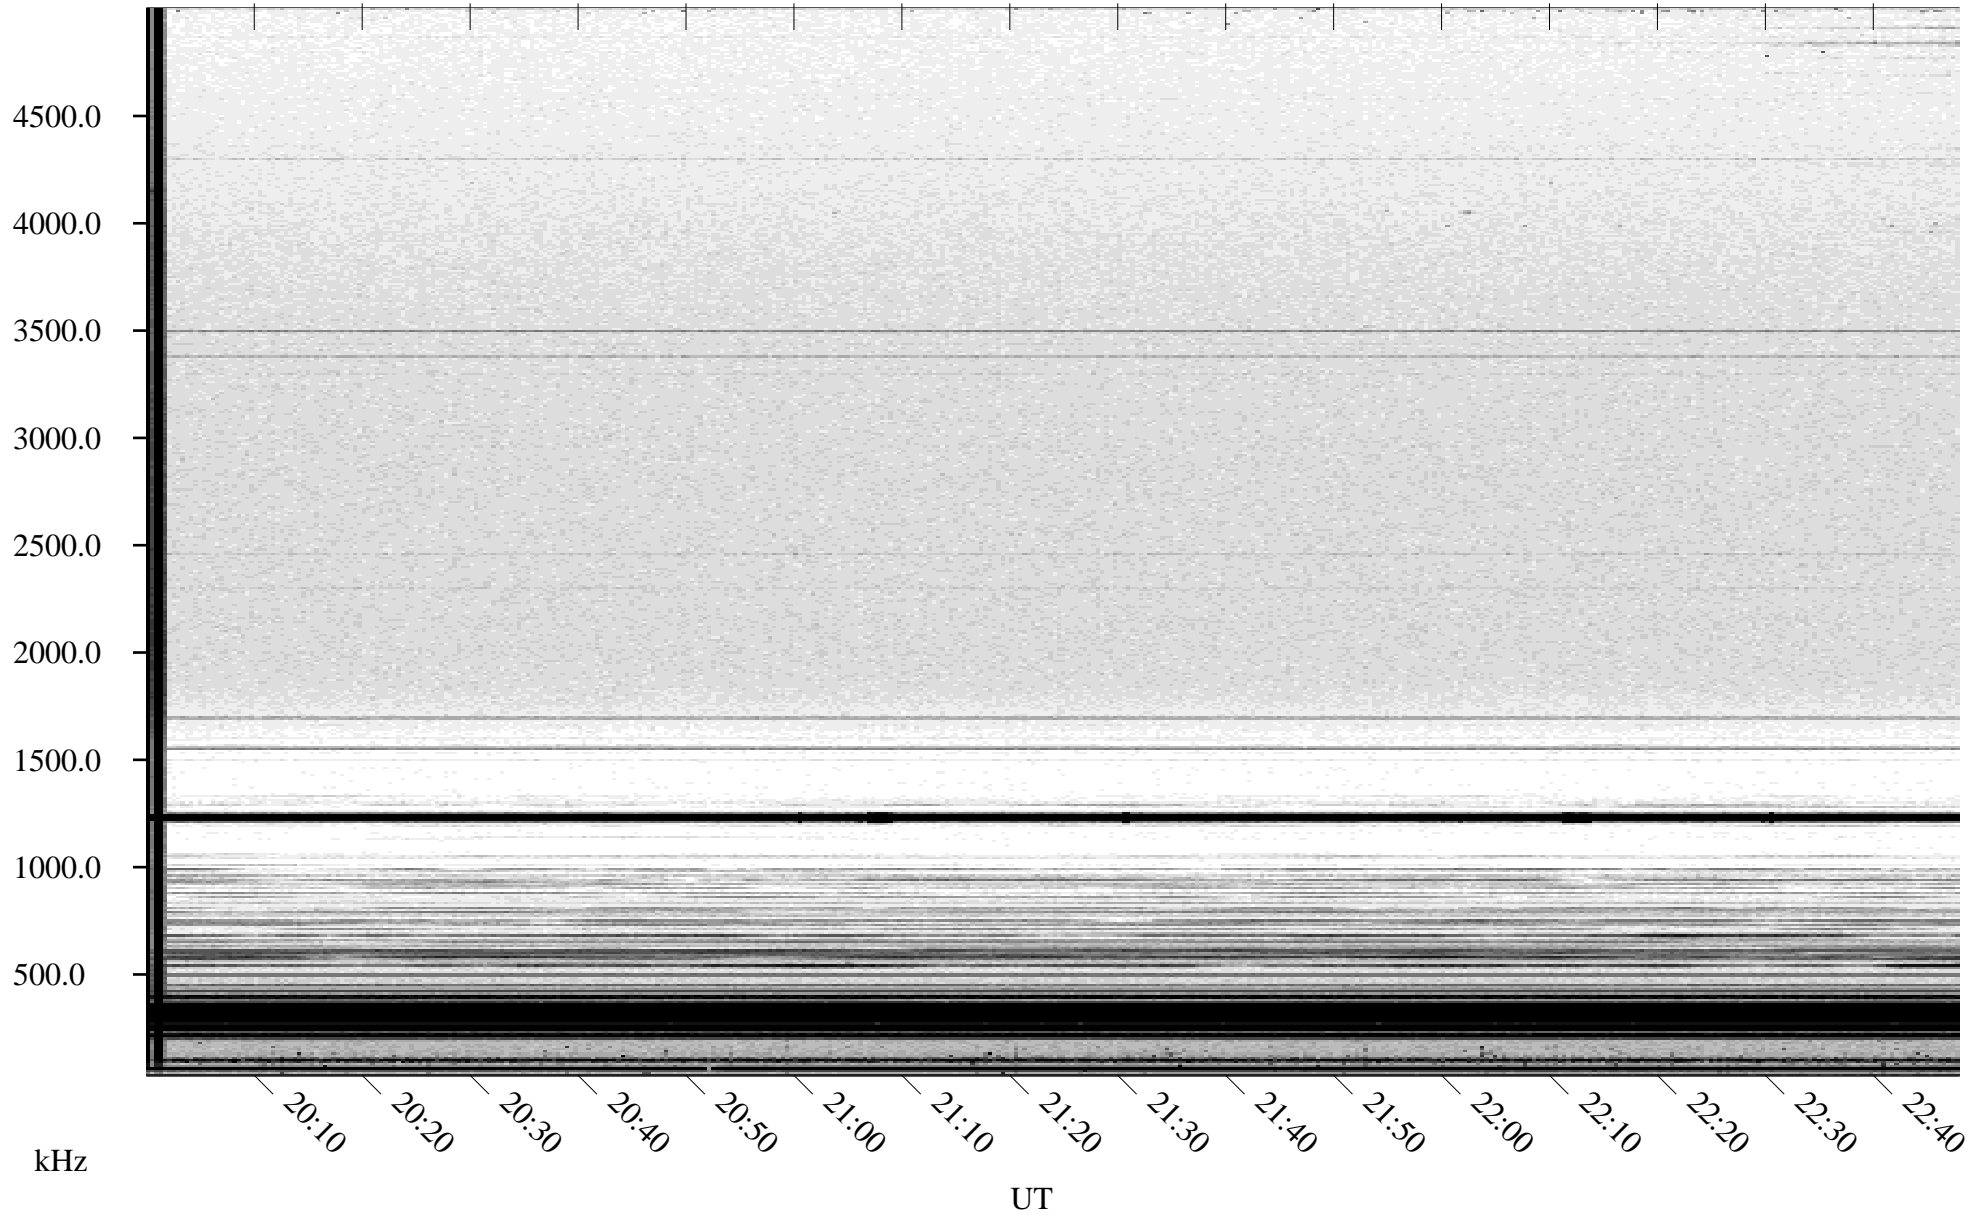

# 04/14/2004 Churchill, Manitoba

Linear Scale    Black = 161    White = 15

ch041051.r00m max\_12

Page 1

# 04/14/2004 Churchill, Manitoba

Linear Scale    Black = 161    White = 15

ch041051.r00m max\_12

Page 2

# 04/15/2004 Churchill, Manitoba

Linear Scale    Black = 161    White = 15

ch041051.r00m max\_12

Page 3

# 04/15/2004 Churchill, Manitoba

Linear Scale    Black = 161    White = 15

ch041051.r00m max\_12

Page 4