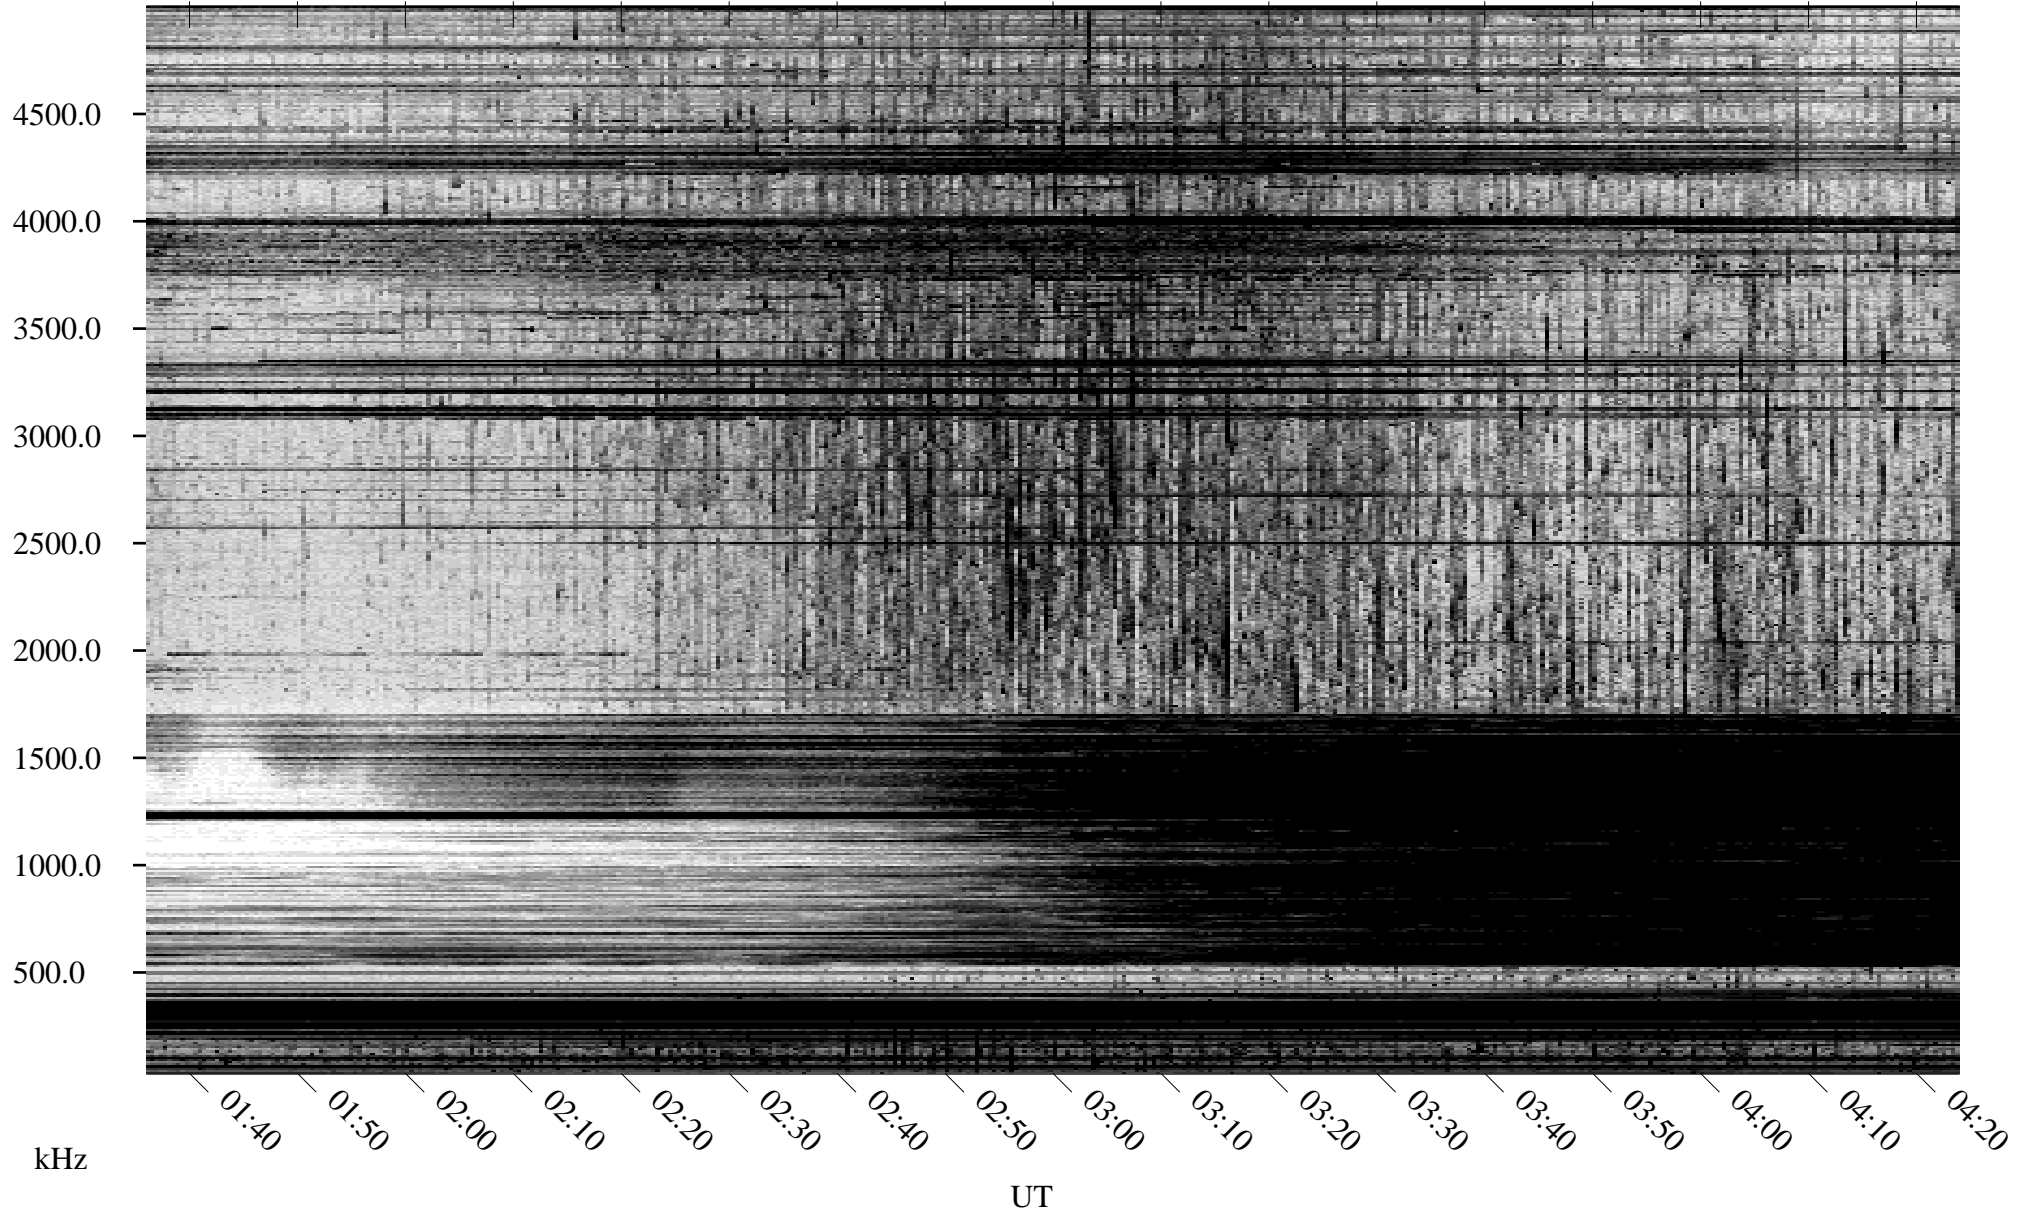

# 04/14/2004 Churchill, Manitoba

Linear Scale    Black = 161    White = 15

ch041051.r00m max\_12

Page 1

# 04/14/2004 Churchill, Manitoba

Linear Scale    Black = 161    White = 15

ch041051.r00m max\_12

Page 2

# 04/15/2004 Churchill, Manitoba

Linear Scale    Black = 161    White = 15

ch041051.r00m max\_12

Page 3

# 04/15/2004 Churchill, Manitoba

Linear Scale    Black = 161    White = 15

ch041051.r00m max\_12

Page 4