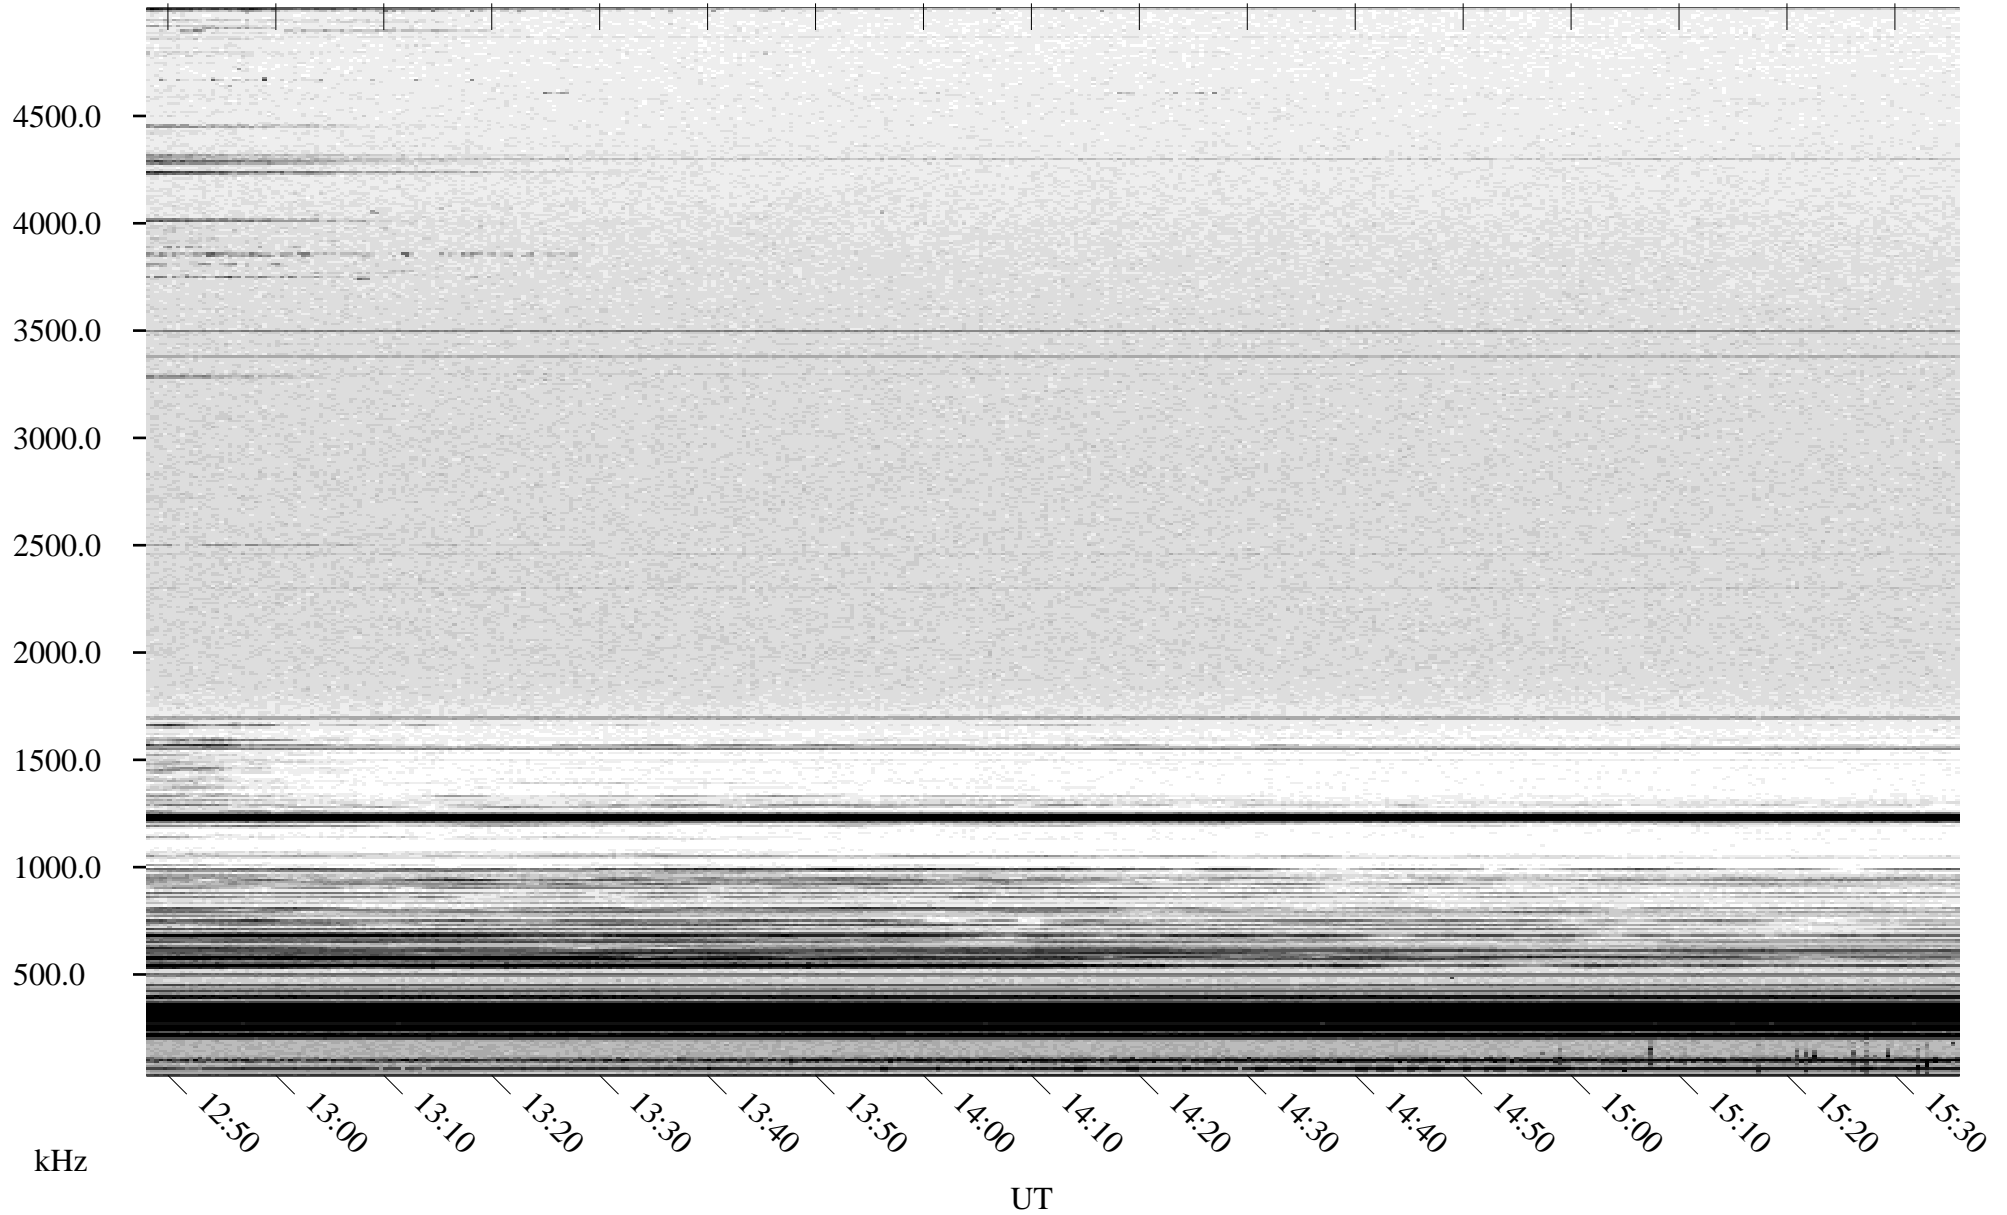

# 04/15/2004 Churchill, Manitoba

Linear Scale    Black = 161    White = 15

ch041051.r00m max\_12

Page 5

# 04/15/2004 Churchill, Manitoba

Linear Scale    Black = 161    White = 15

ch041051.r00m max\_12

Page 6

# 04/15/2004 Churchill, Manitoba

Linear Scale    Black = 161    White = 15

ch041051.r00m max\_12

Page 7

# 04/15/2004 Churchill, Manitoba

Linear Scale    Black = 161    White = 15

ch041051.r00m max\_12