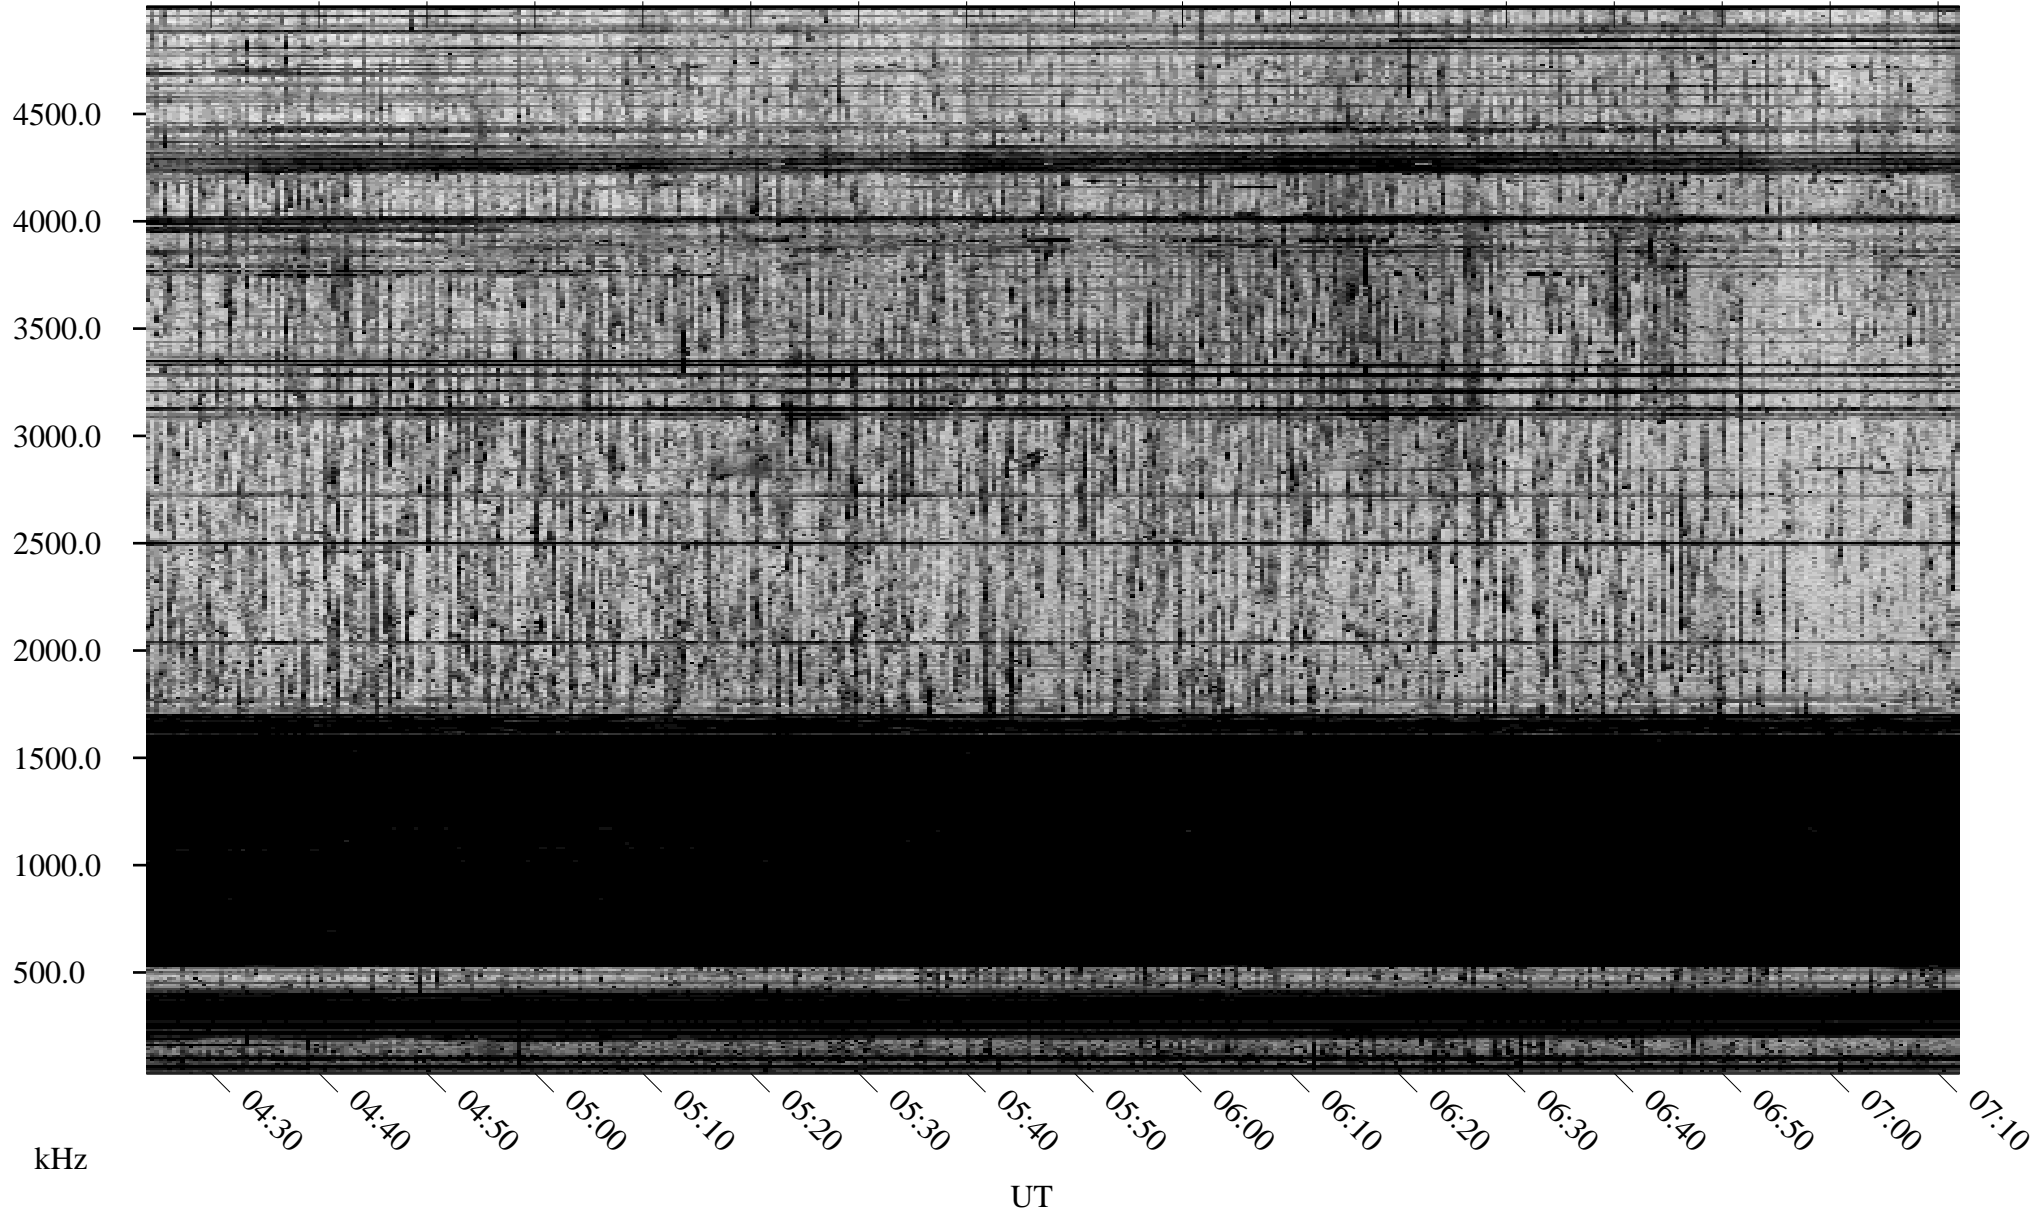

# 04/14/2004 Churchill, Manitoba

Linear Scale    Black = 161    White = 15

ch041051.r00m max\_12

Page 1

# 04/14/2004 Churchill, Manitoba

Linear Scale    Black = 161    White = 15

ch041051.r00m max\_12

Page 2

# 04/15/2004 Churchill, Manitoba

Linear Scale    Black = 161    White = 15

ch041051.r00m max\_12

Page 3

# 04/15/2004 Churchill, Manitoba

Linear Scale    Black = 161    White = 15

ch041051.r00m max\_12

Page 4