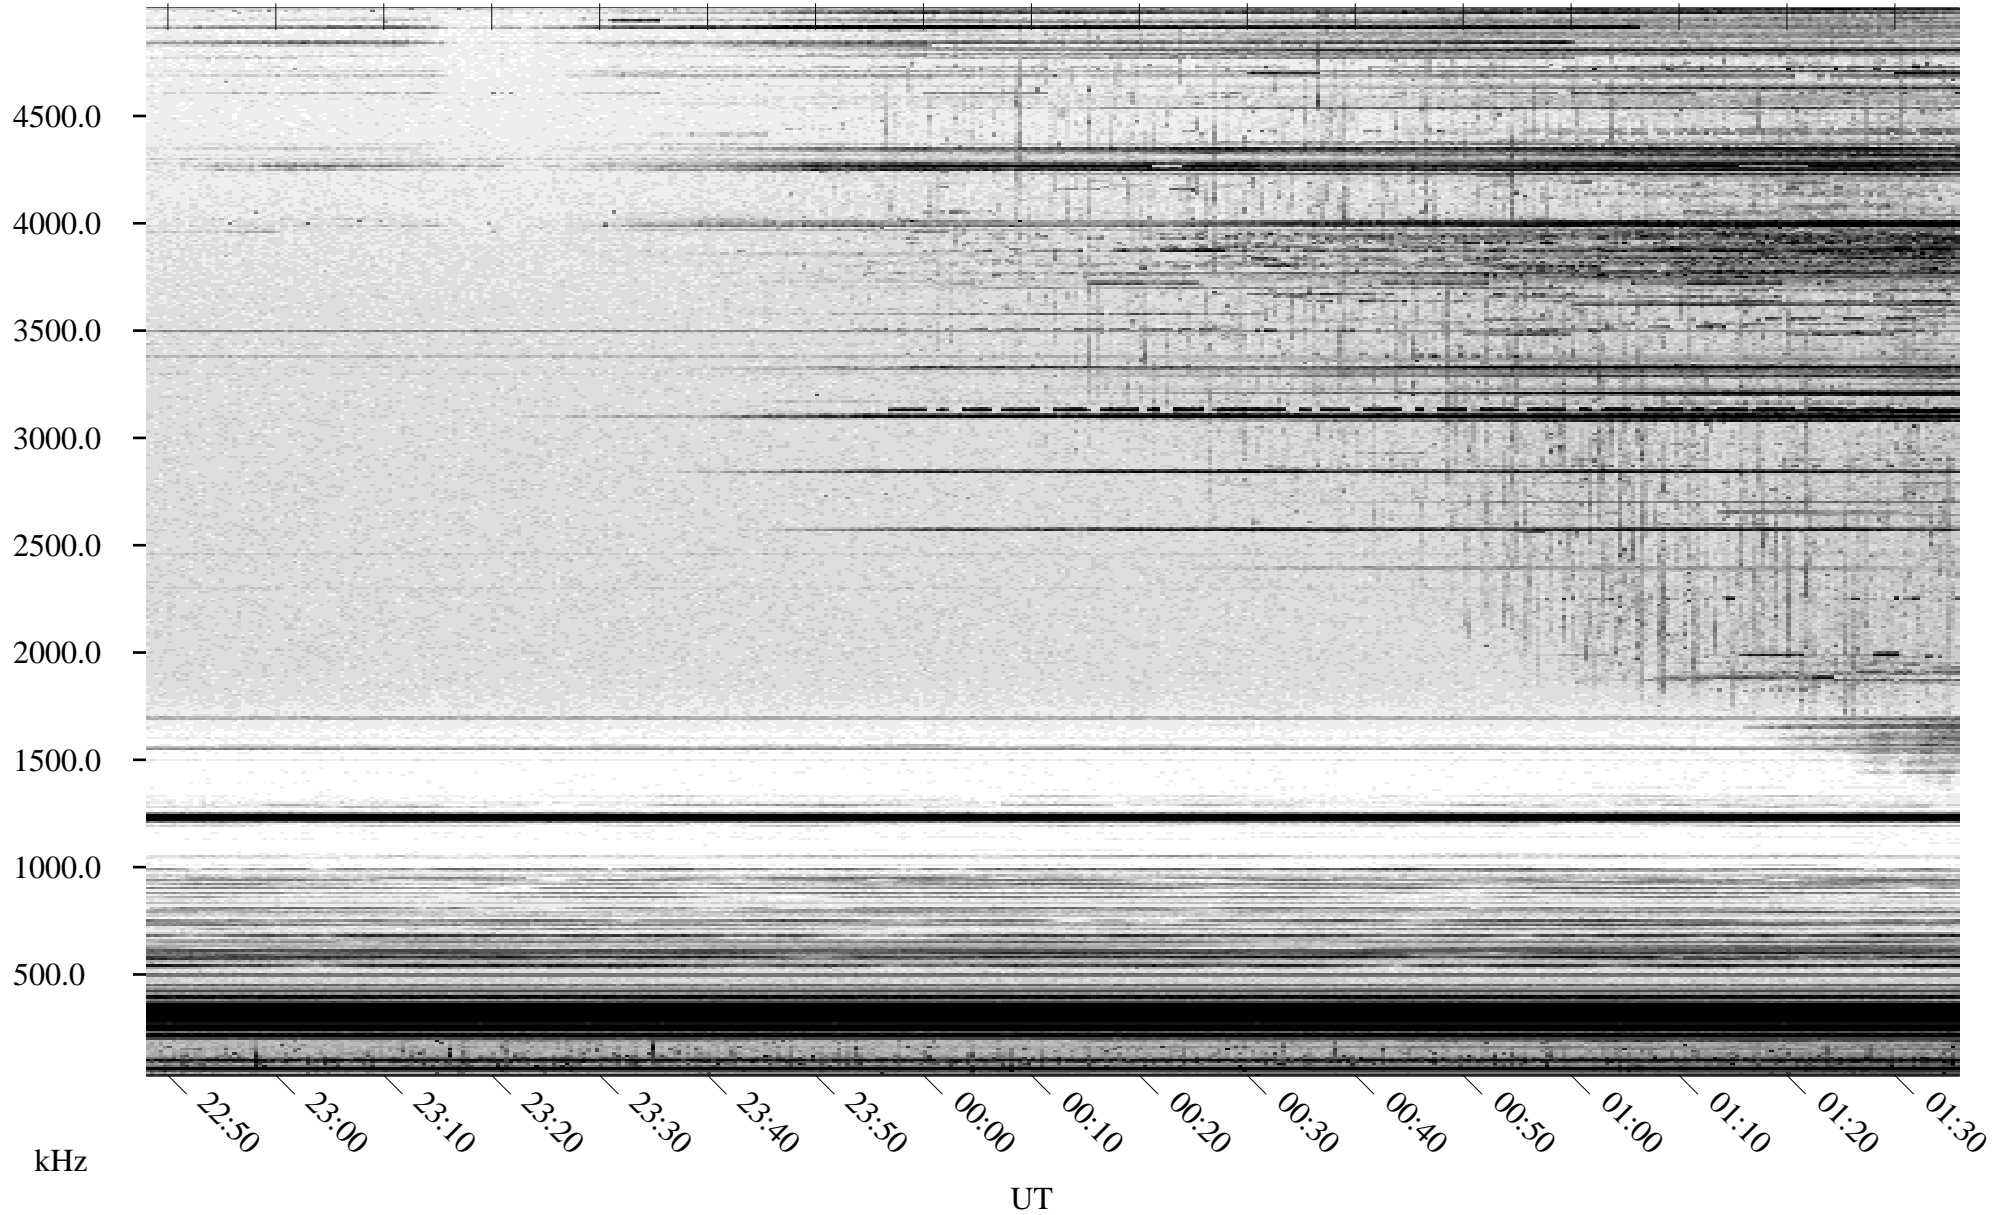

# 04/14/2004 Churchill, Manitoba

Linear Scale    Black = 161    White = 15

ch041051.r00m max\_12

Page 1

# 04/14/2004 Churchill, Manitoba

Linear Scale    Black = 161    White = 15

ch041051.r00m max\_12

Page 2

# 04/15/2004 Churchill, Manitoba

Linear Scale    Black = 161    White = 15

ch041051.r00m max\_12

Page 3

# 04/15/2004 Churchill, Manitoba

Linear Scale    Black = 161    White = 15

ch041051.r00m max\_12

Page 4