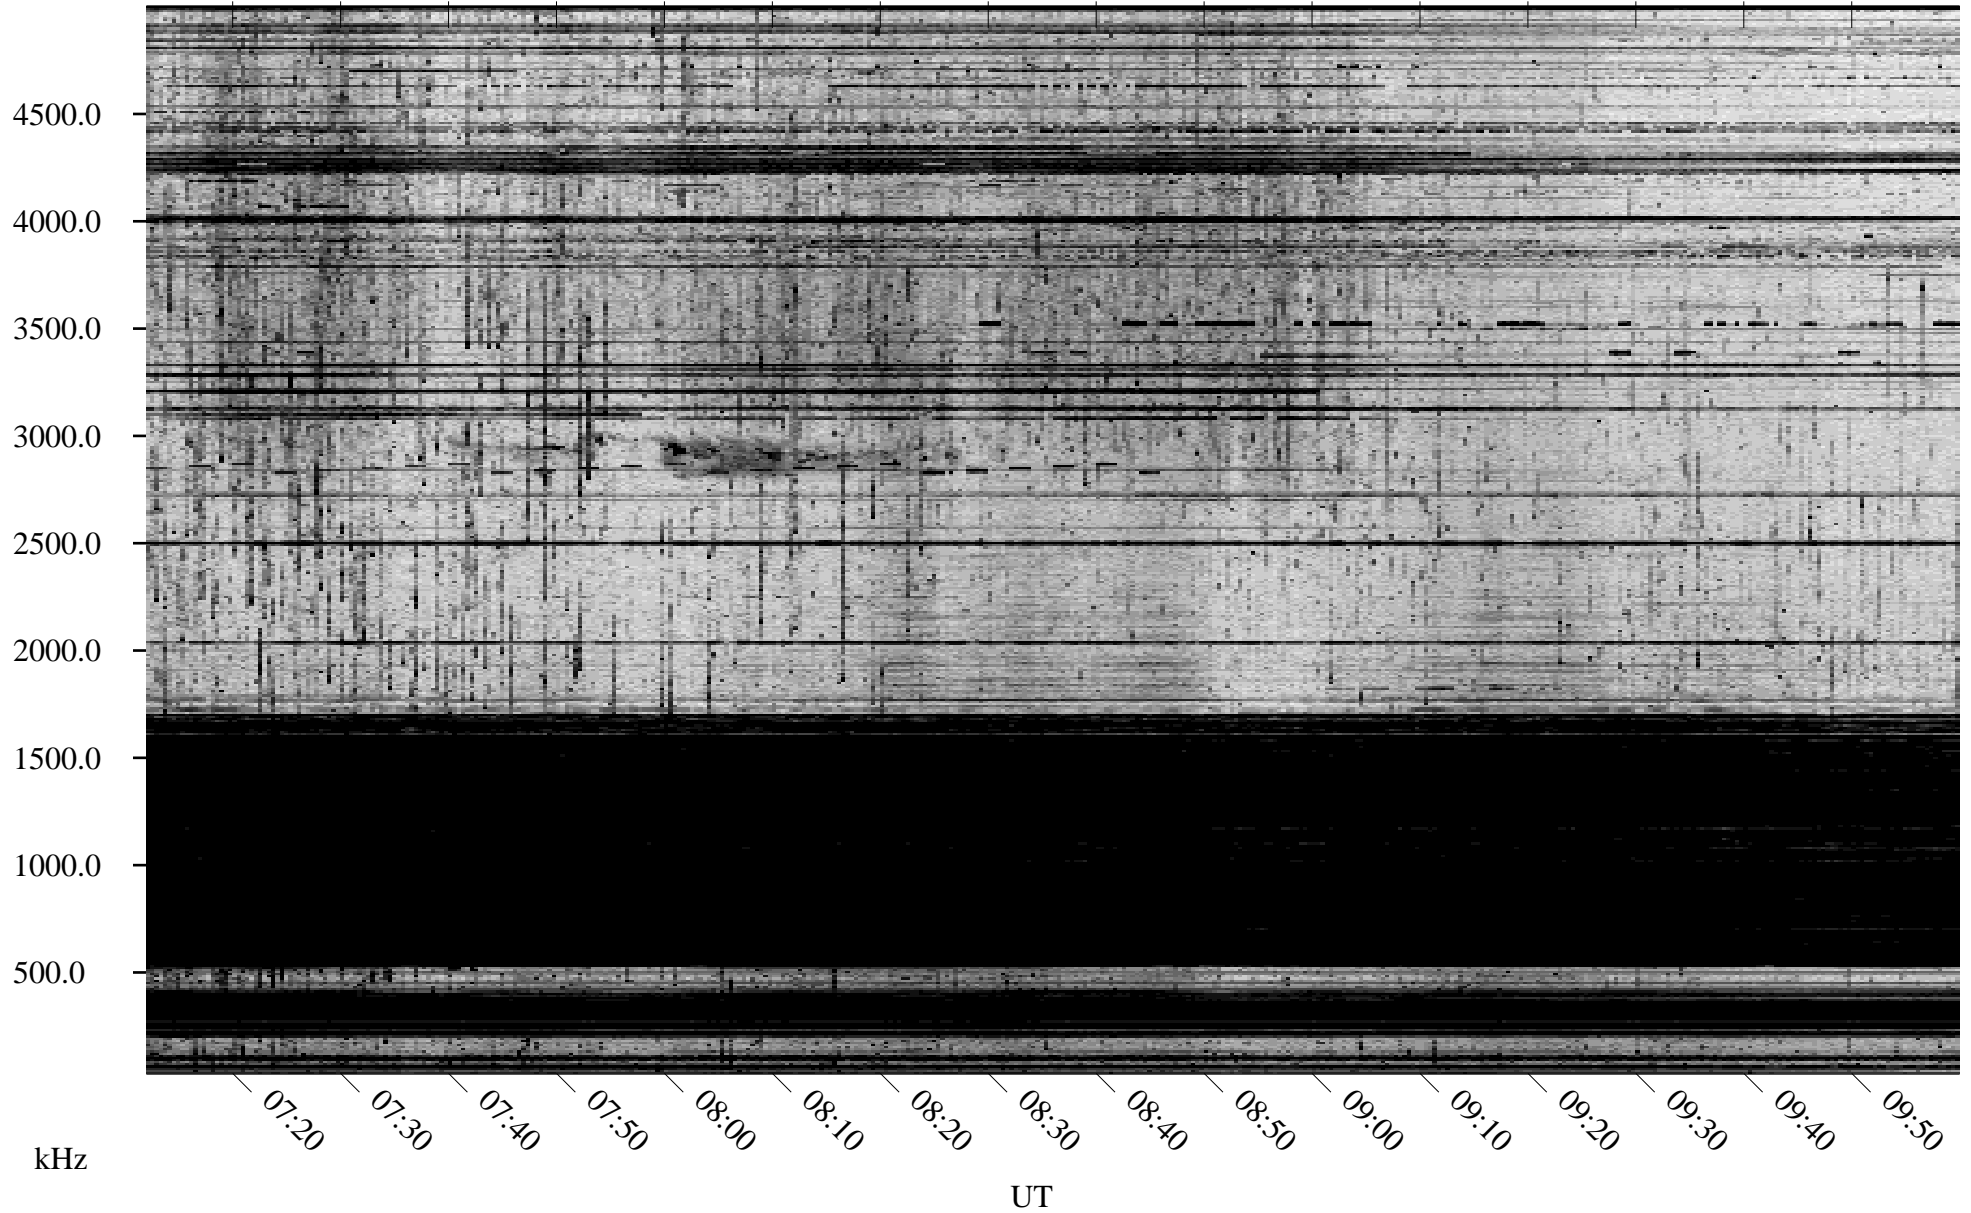

# 04/15/2004 Churchill, Manitoba

Linear Scale    Black = 161    White = 15

ch041051.r00m max\_12

Page 4

# 04/15/2004 Churchill, Manitoba

Linear Scale    Black = 161    White = 15

ch041051.r00m max\_12

Page 5