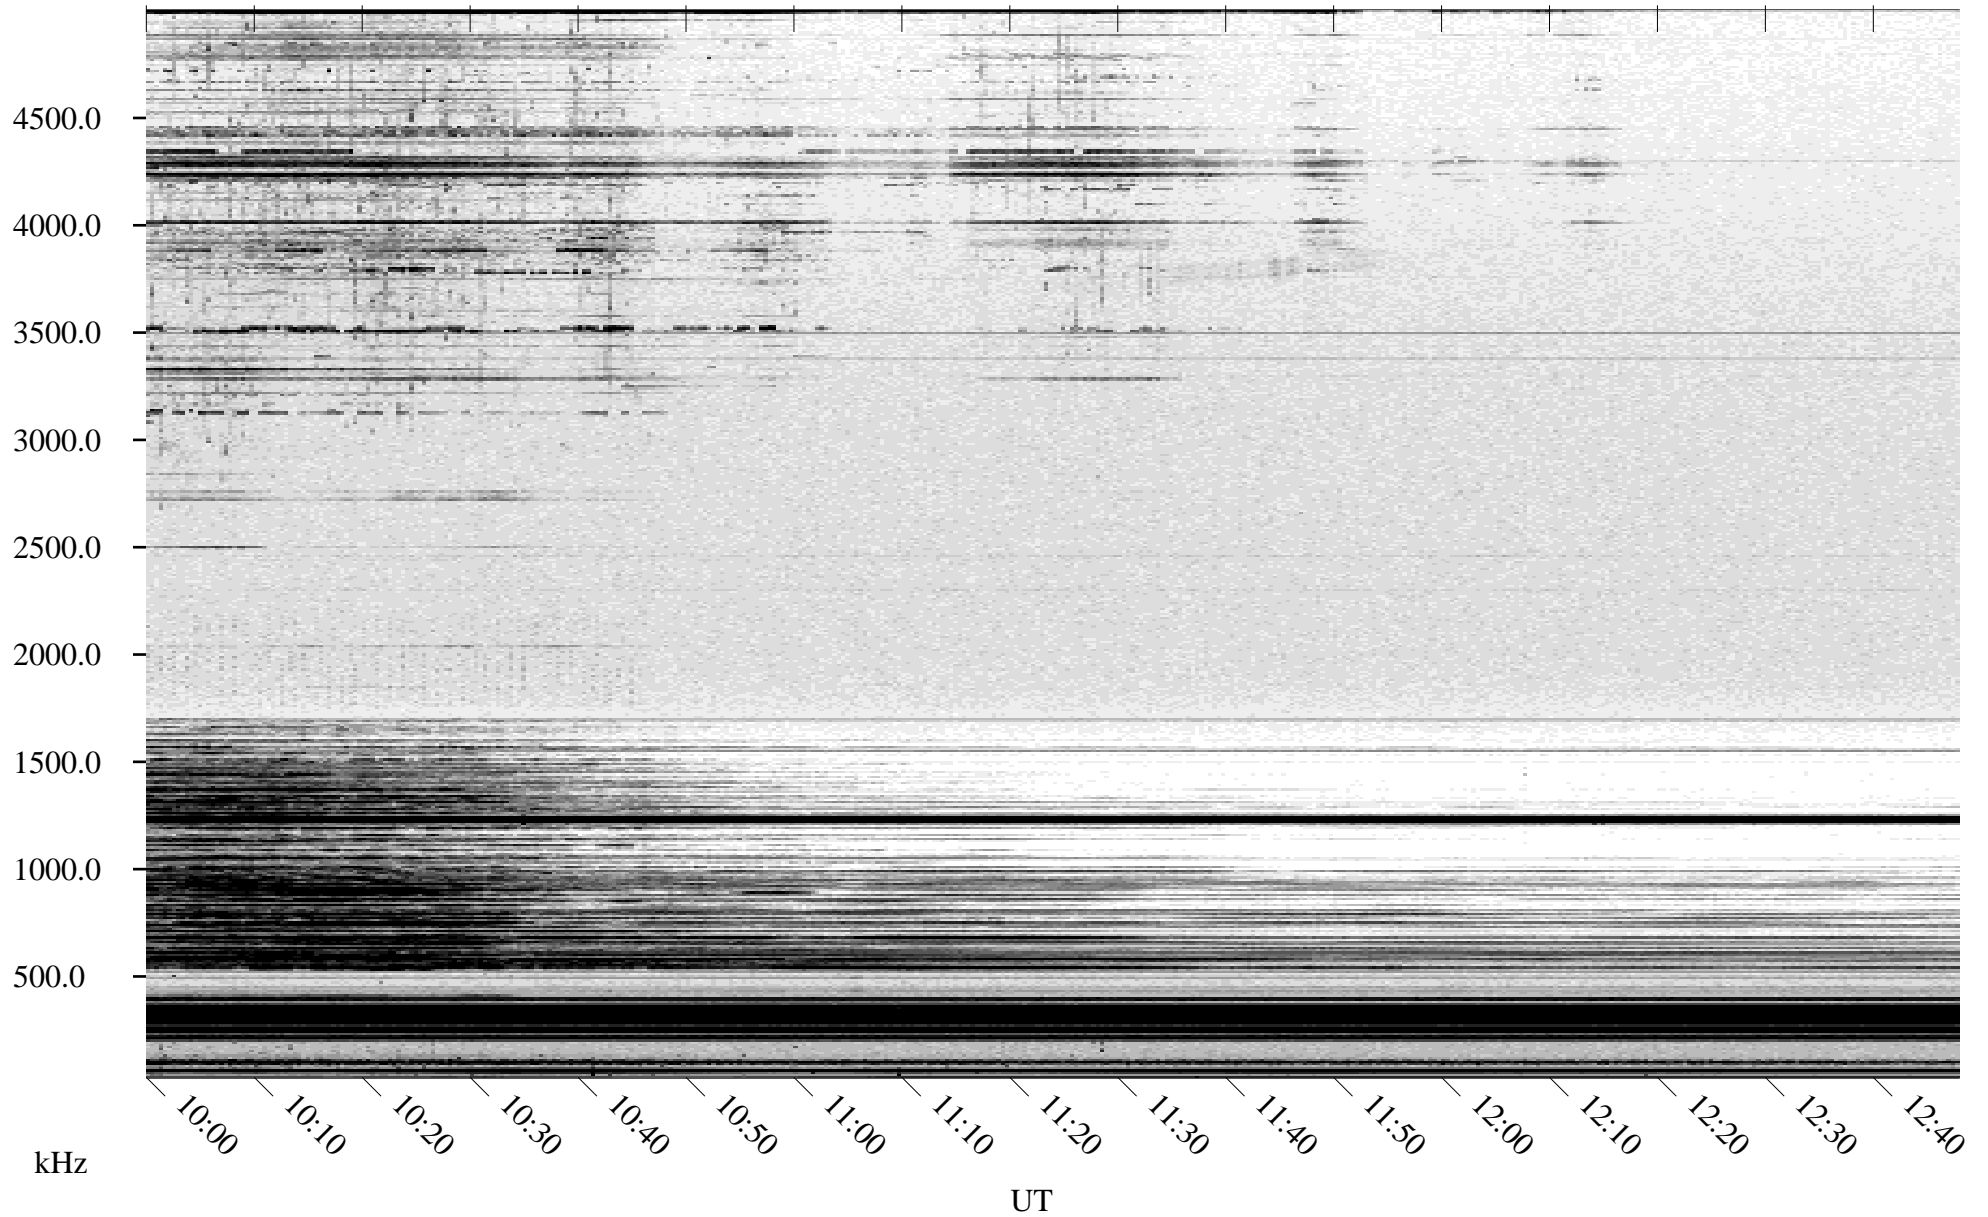

04/15/2004 Churchill, Manitoba

Linear Scale Black = 161 White = 15

ch04106l.r00m max_12

Page 1

04/15/2004 Churchill, Manitoba

Linear Scale Black = 161 White = 15

ch04106l.r00m max_12

Page 2

04/16/2004 Churchill, Manitoba

Linear Scale Black = 161 White = 15

ch04106l.r00m max_12

Page 3

04/16/2004 Churchill, Manitoba

Linear Scale Black = 161 White = 15

ch04106l.r00m max_12

Page 4

04/16/2004 Churchill, Manitoba

Linear Scale Black = 161 White = 15

ch04106l.r00m max_12

Page 5

04/16/2004 Churchill, Manitoba

Linear Scale Black = 161 White = 15

ch04106l.r00m max_12

Page 6

04/16/2004 Churchill, Manitoba

Linear Scale

Black = 161

White = 15

ch04106l.r00m max_12

Page 7

04/16/2004 Churchill, Manitoba

Linear Scale