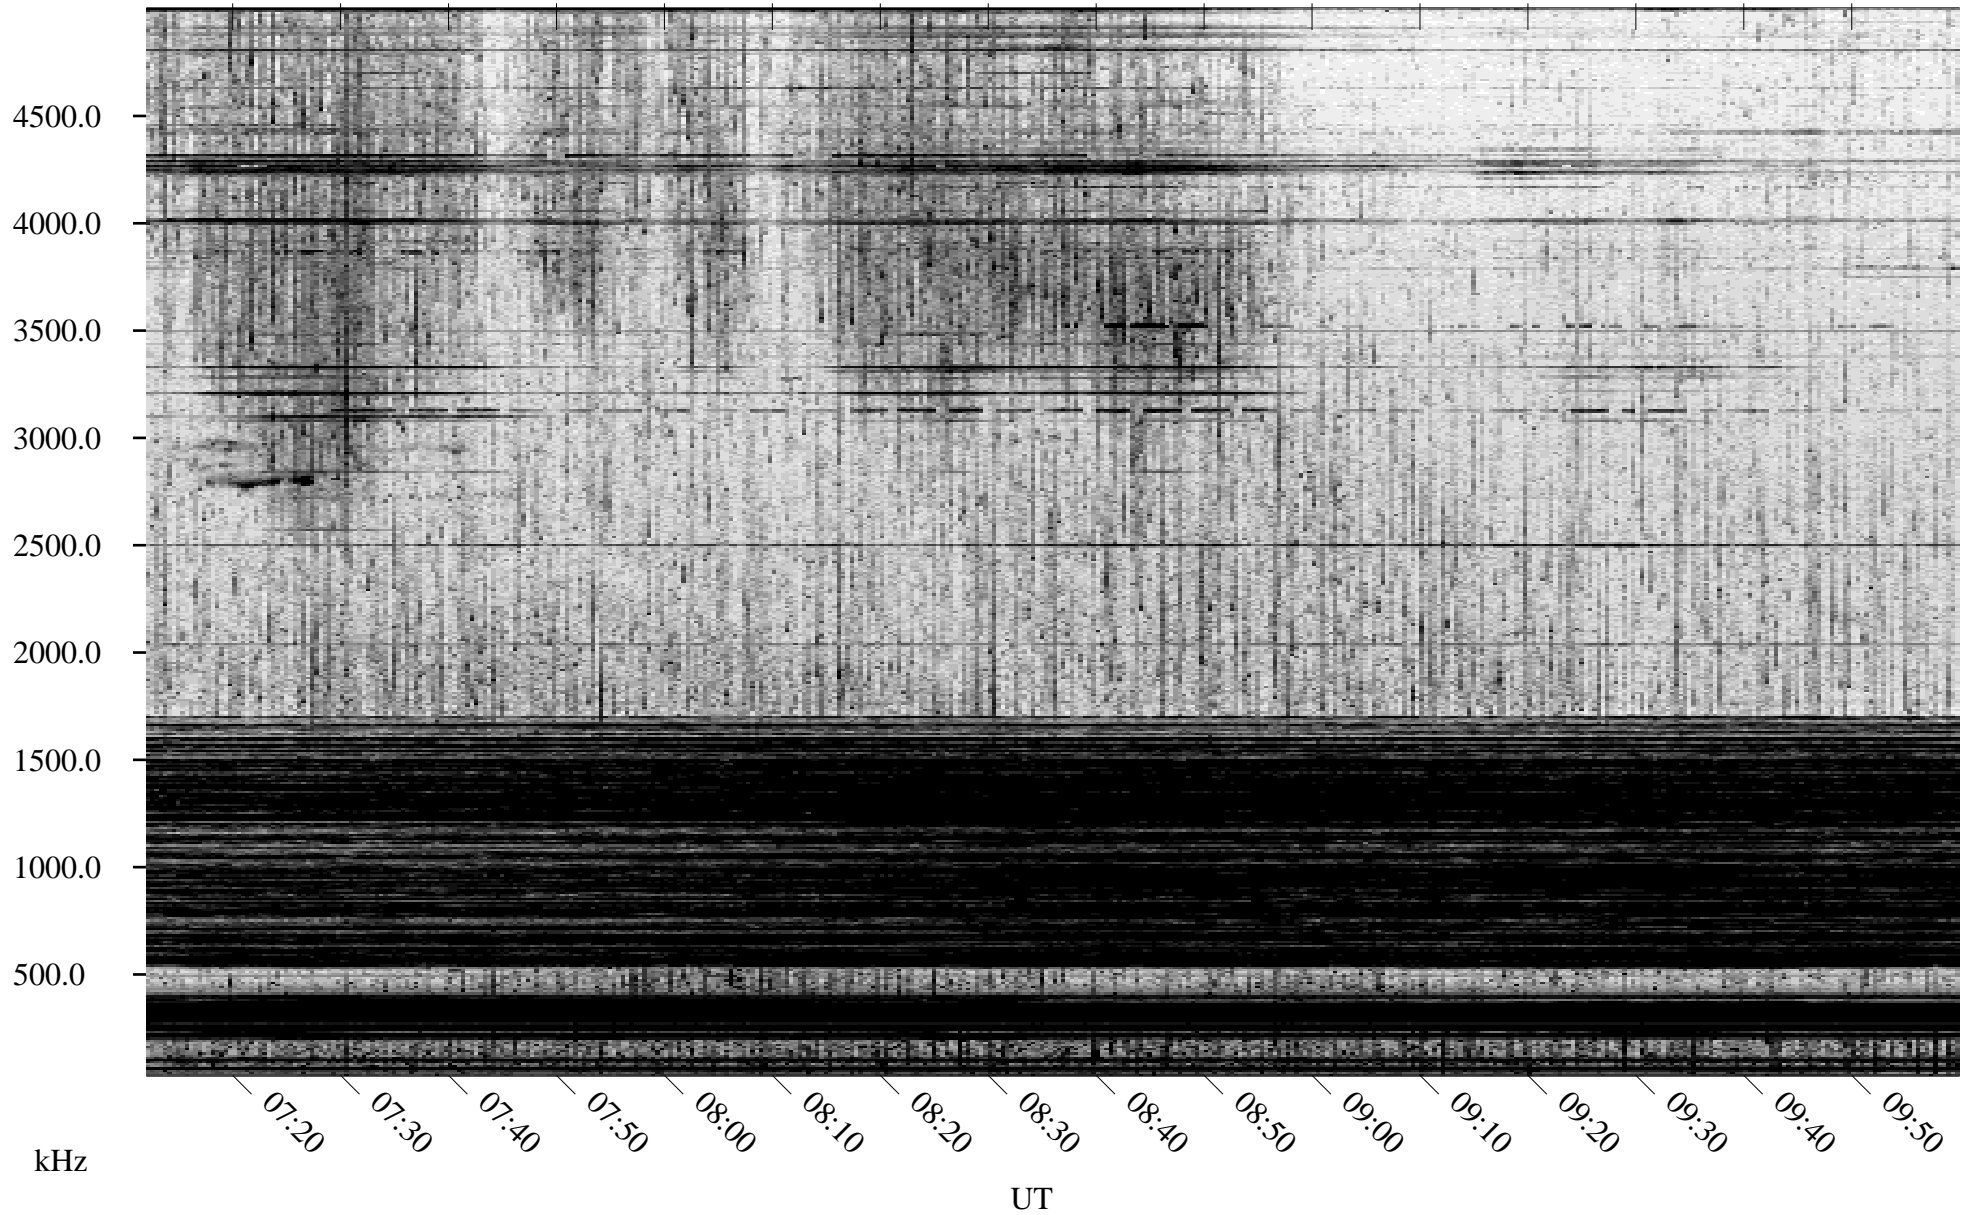

04/16/2004 Churchill, Manitoba

Linear Scale Black = 161 White = 15

ch04107l.r00m max_12

Page 1

04/16/2004 Churchill, Manitoba

Linear Scale Black = 161 White = 15

ch04107l.r00m max_12

Page 2

04/17/2004 Churchill, Manitoba

Linear Scale Black = 161 White = 15

ch041071.r00m max_12

Page 3

04/17/2004 Churchill, Manitoba

Linear Scale Black = 161 White = 15

ch041071.r00m max_12

Page 4

04/17/2004 Churchill, Manitoba

Linear Scale Black = 161 White = 15

ch041071.r00m max_12

Page 5

04/17/2004 Churchill, Manitoba

Linear Scale Black = 161 White = 15

ch04107l.r00m max_12

Page 6

04/17/2004 Churchill, Manitoba

Linear Scale Black = 161 White = 15

ch041071.r00m max_12

Page 7

04/17/2004 Churchill, Manitoba

Linear Scale Black = 161 White = 15

ch041071.r00m max_12