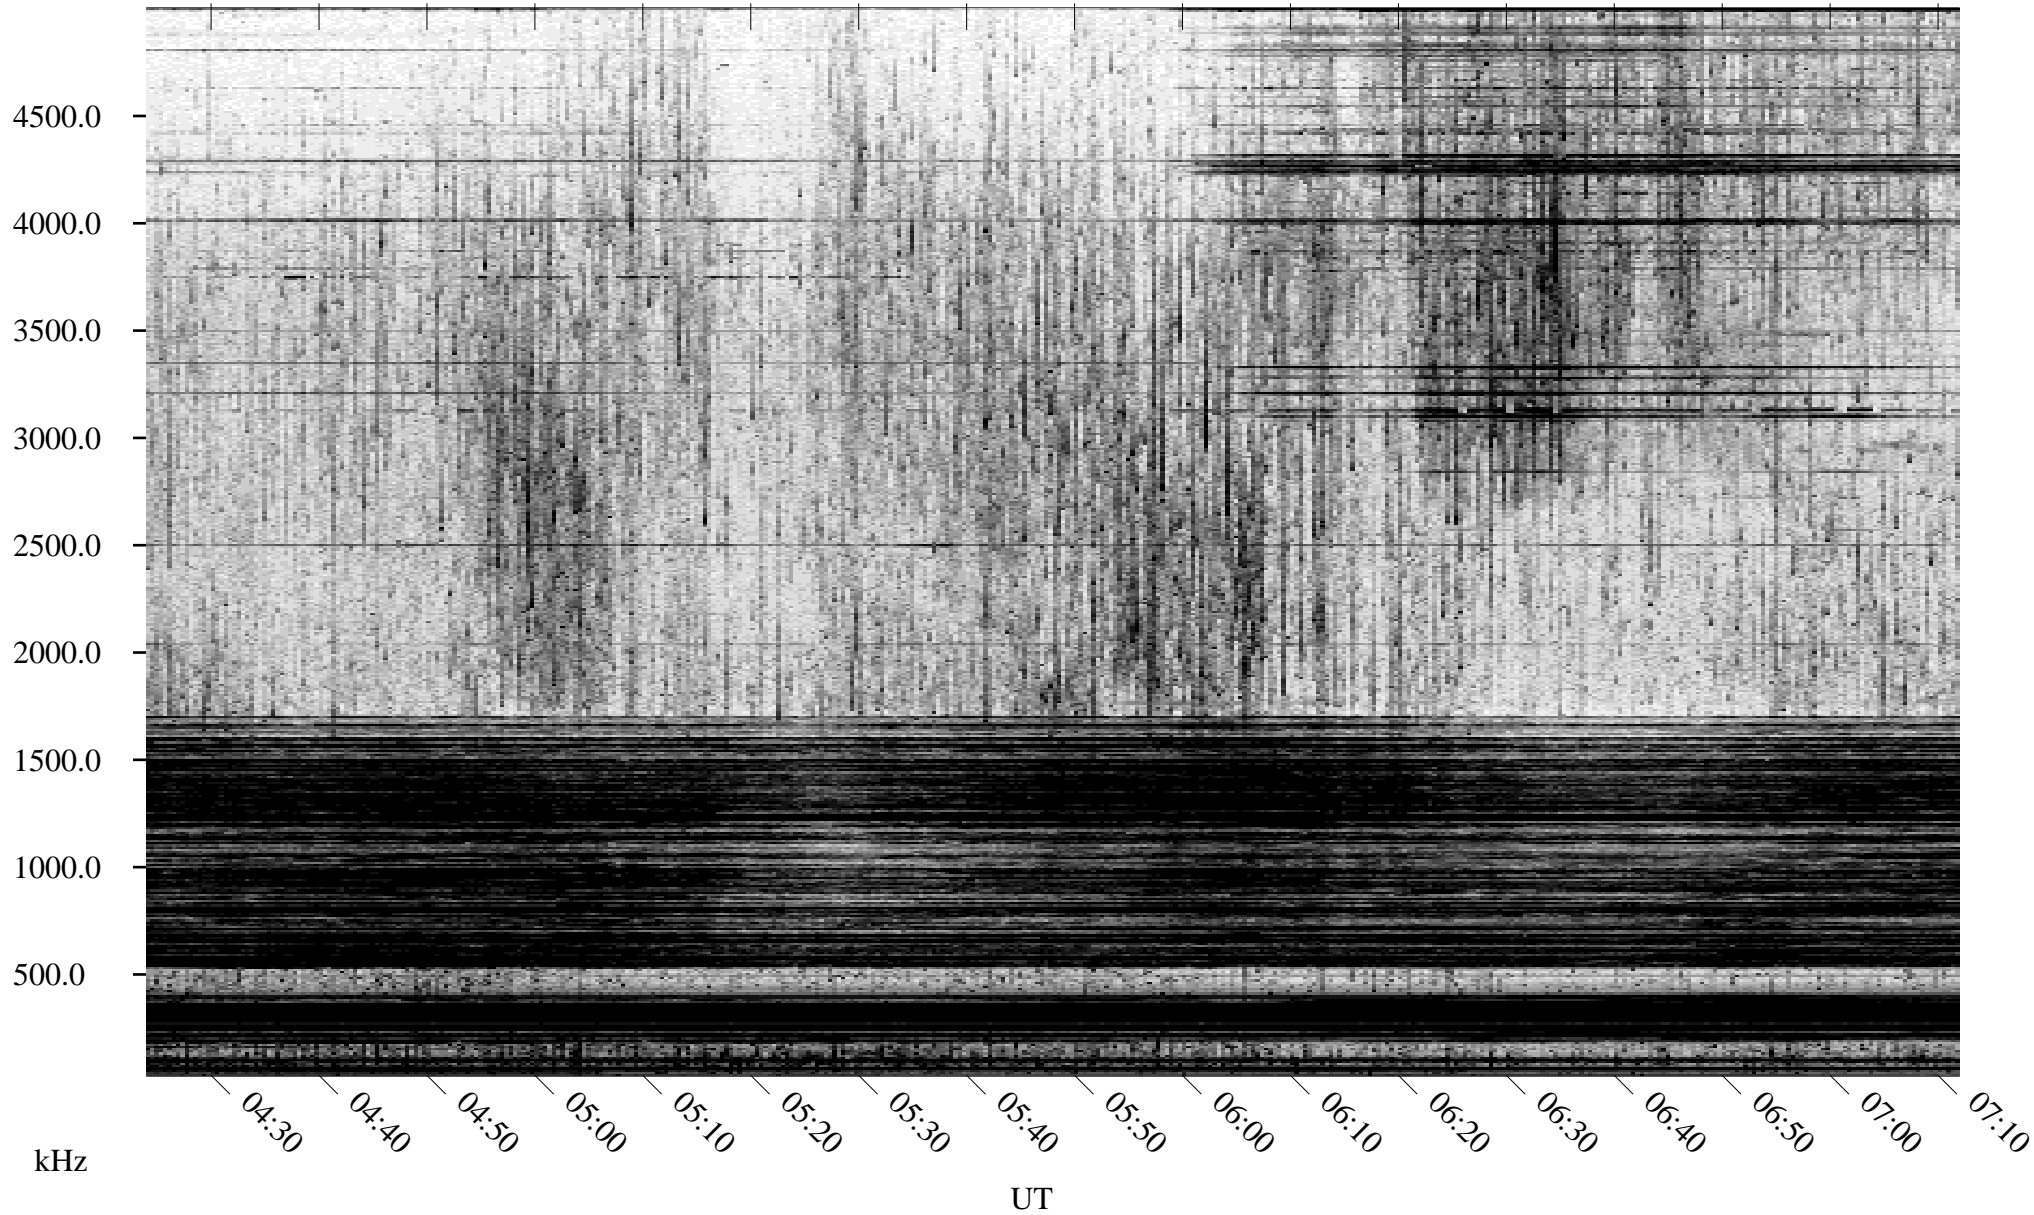

04/16/2004 Churchill, Manitoba

Linear Scale Black = 161 White = 15

ch04107l.r00m max_12

Page 1

04/16/2004 Churchill, Manitoba

Linear Scale Black = 161 White = 15

ch04107l.r00m max_12

Page 2

04/17/2004 Churchill, Manitoba

Linear Scale Black = 161 White = 15

ch041071.r00m max_12

Page 3

04/17/2004 Churchill, Manitoba

Linear Scale Black = 161 White = 15

ch041071.r00m max_12

Page 4

04/17/2004 Churchill, Manitoba

Linear Scale Black = 161 White = 15

ch041071.r00m max_12

Page 5

04/17/2004 Churchill, Manitoba

Linear Scale Black = 161 White = 15

ch04107l.r00m max_12

Page 6

04/17/2004 Churchill, Manitoba

Linear Scale Black = 161 White = 15

ch041071.r00m max_12

Page 7

04/17/2004 Churchill, Manitoba

Linear Scale Black = 161 White = 15

ch041071.r00m max_12