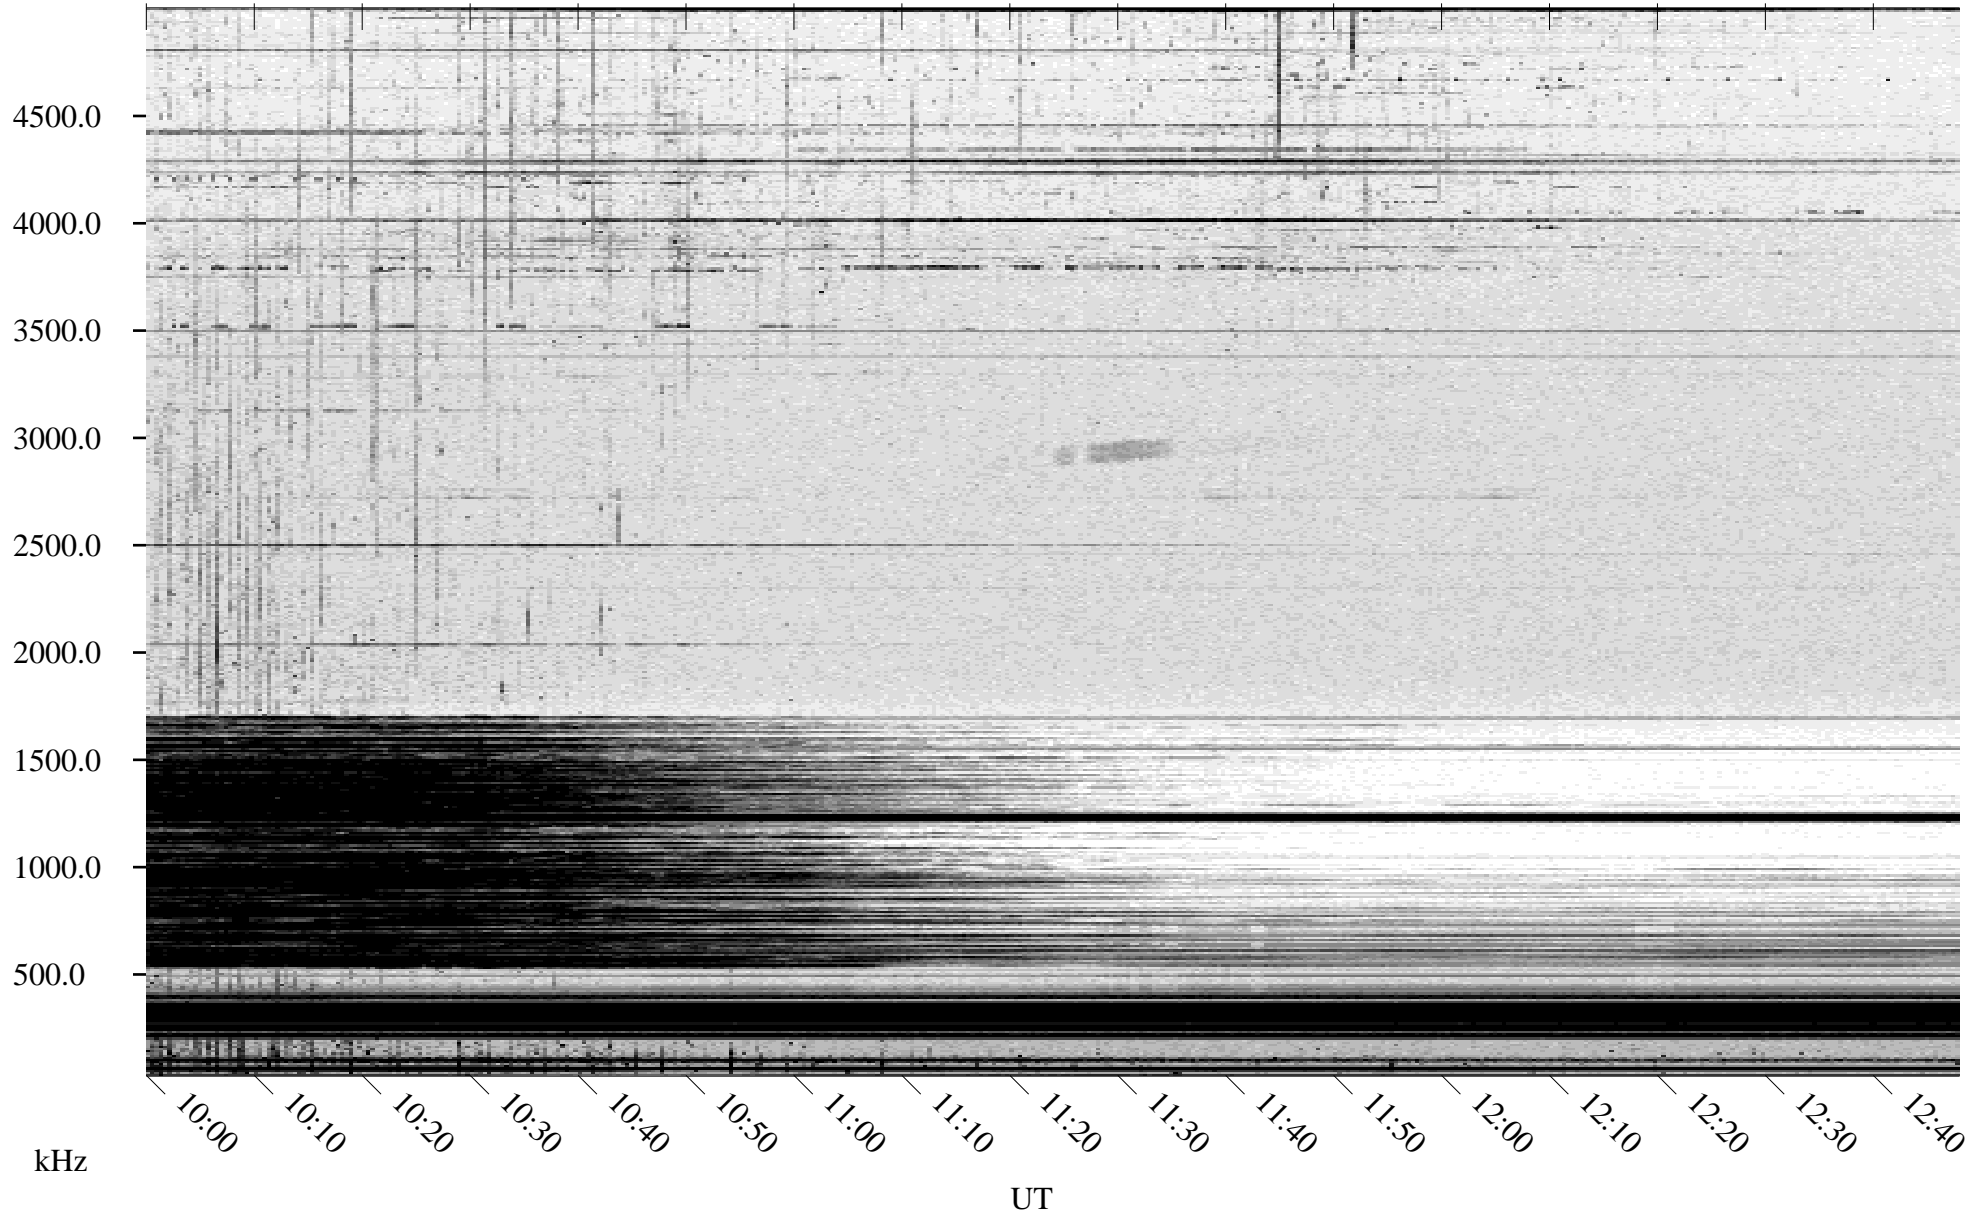

04/16/2004 Churchill, Manitoba

Linear Scale Black = 161 White = 15

ch04107l.r00m max_12

Page 1

04/16/2004 Churchill, Manitoba

Linear Scale Black = 161 White = 15

ch04107l.r00m max_12

Page 2

04/17/2004 Churchill, Manitoba

Linear Scale Black = 161 White = 15

ch041071.r00m max_12

Page 3

04/17/2004 Churchill, Manitoba

Linear Scale Black = 161 White = 15

ch041071.r00m max_12

Page 4

04/17/2004 Churchill, Manitoba

Linear Scale Black = 161 White = 15

ch041071.r00m max_12

Page 5

04/17/2004 Churchill, Manitoba

Linear Scale Black = 161 White = 15

ch04107l.r00m max_12

Page 6

04/17/2004 Churchill, Manitoba

Linear Scale Black = 161 White = 15

ch041071.r00m max_12

Page 7

04/17/2004 Churchill, Manitoba

Linear Scale Black = 161 White = 15

ch041071.r00m max_12