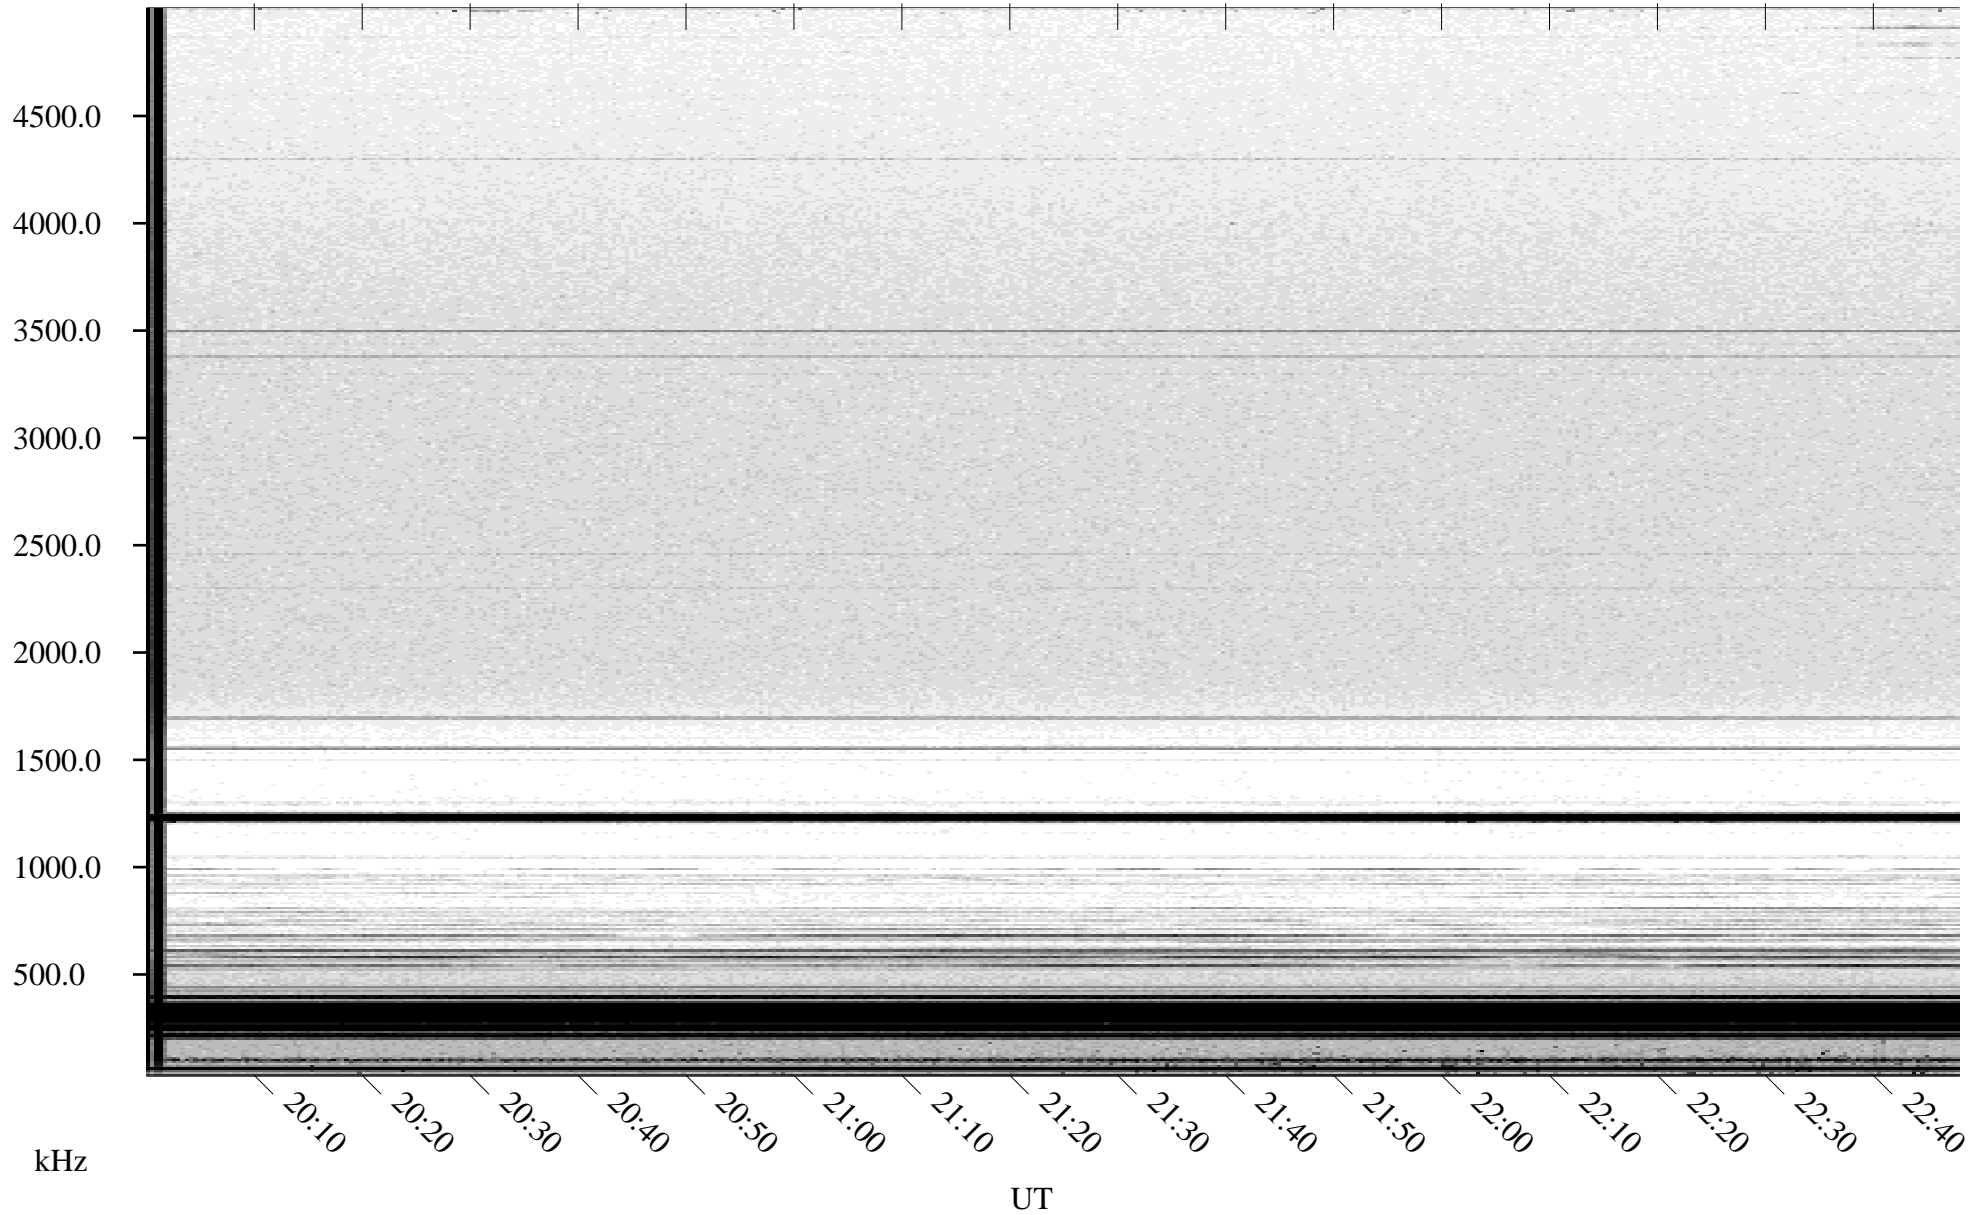

04/17/2004 Churchill, Manitoba

Linear Scale Black = 161 White = 15

ch04108l.r00m max_12

Page 1

04/17/2004 Churchill, Manitoba

Linear Scale Black = 161 White = 15

ch04108l.r00m max_12

Page 2

04/18/2004 Churchill, Manitoba

Linear Scale Black = 161 White = 15

ch04108l.r00m max_12

Page 3

04/18/2004 Churchill, Manitoba

Linear Scale Black = 161 White = 15

ch04108l.r00m max_12

Page 4

04/18/2004 Churchill, Manitoba

Linear Scale Black = 161 White = 15

ch04108l.r00m max_12

Page 5

04/18/2004 Churchill, Manitoba

Linear Scale Black = 161 White = 15

ch04108l.r00m max_12

Page 6

04/18/2004 Churchill, Manitoba

Linear Scale Black = 161 White = 15

ch04108l.r00m max_12

Page 7

04/18/2004 Churchill, Manitoba

Linear Scale Black = 161 White = 15

ch04108l.r00m max_12