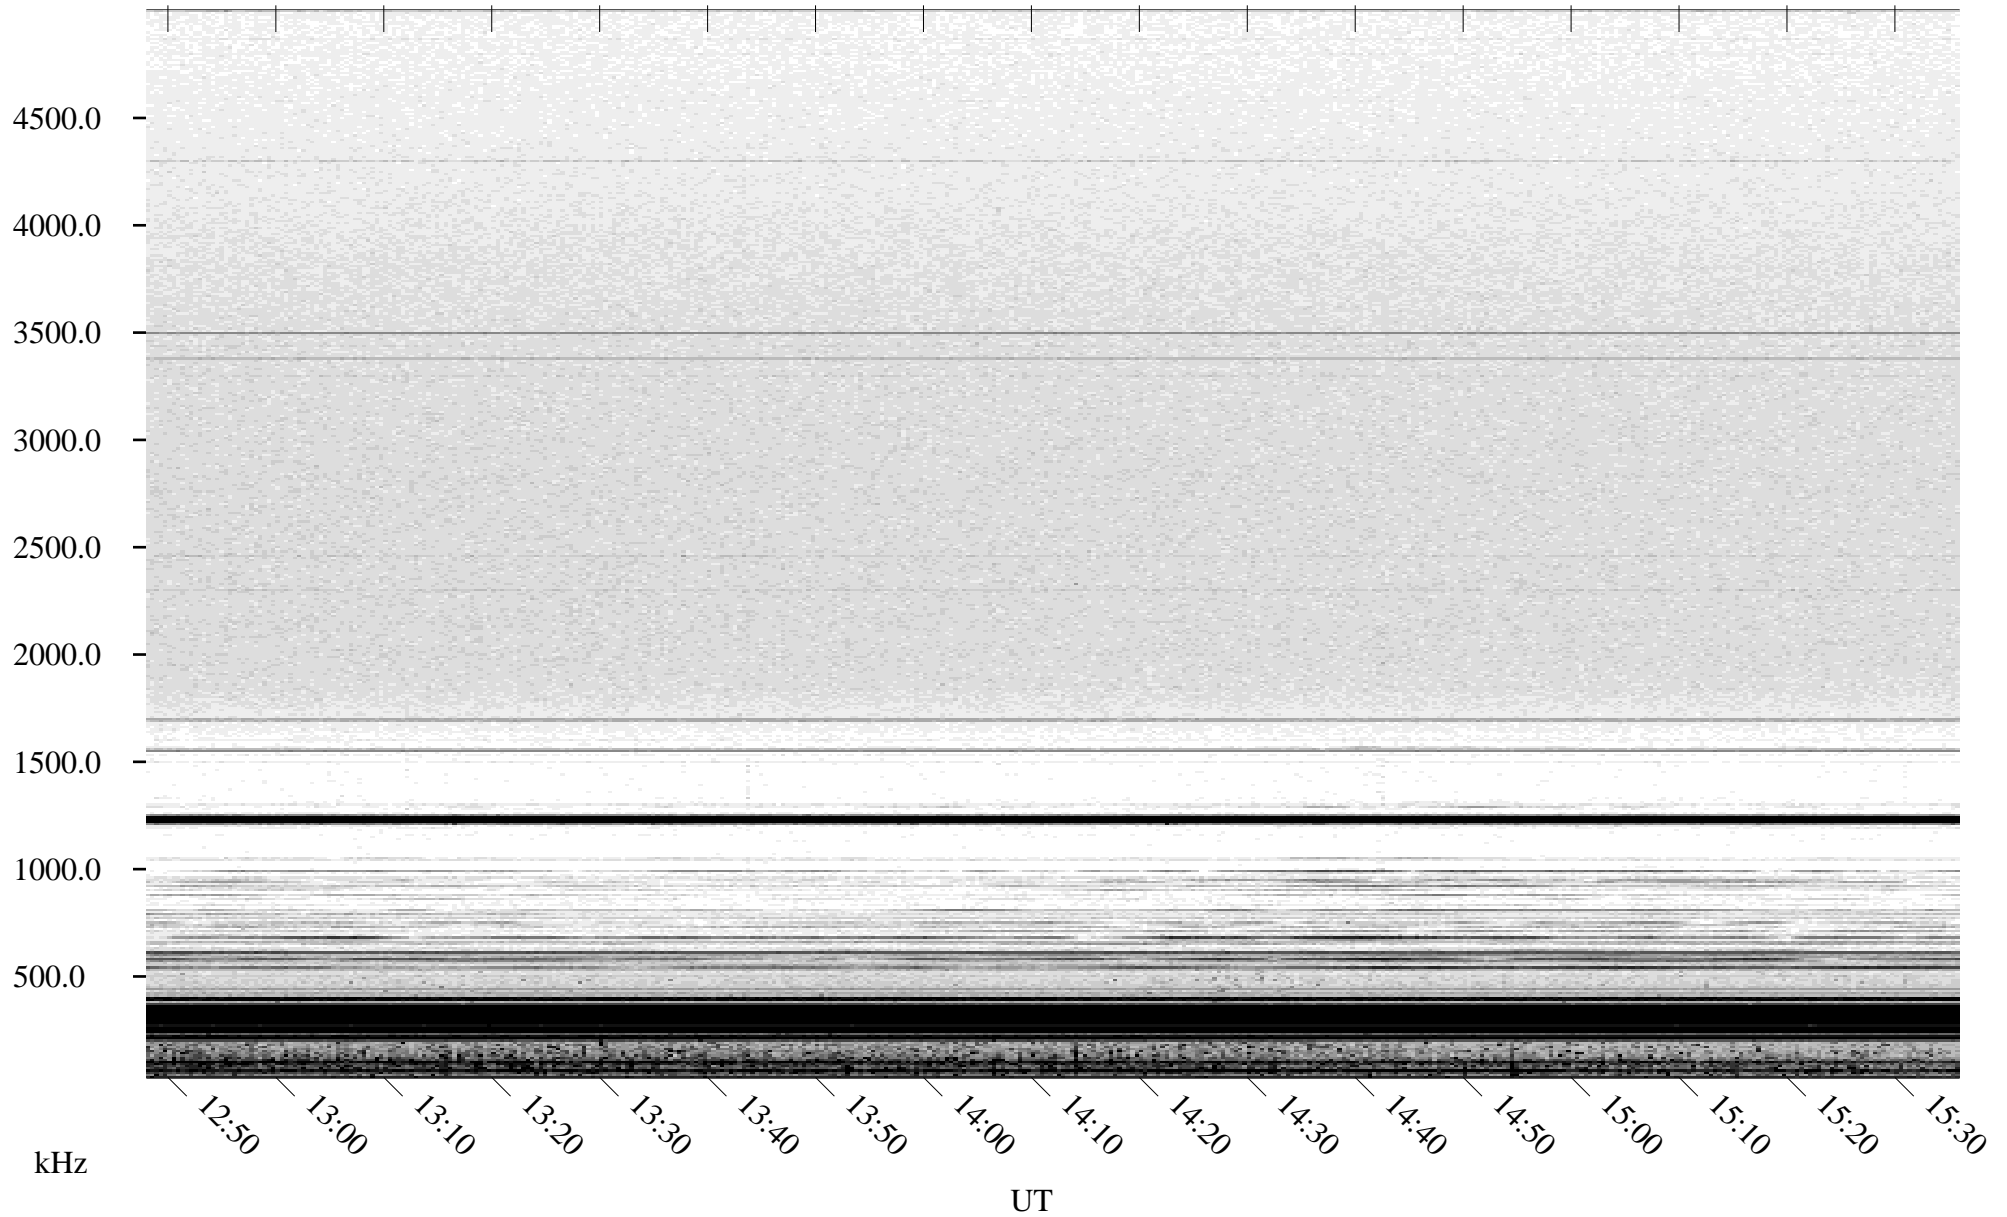

04/17/2004 Churchill, Manitoba

Linear Scale Black = 161 White = 15

ch04108l.r00m max_12

Page 1

04/17/2004 Churchill, Manitoba

Linear Scale Black = 161 White = 15

ch04108l.r00m max_12

Page 2

04/18/2004 Churchill, Manitoba

Linear Scale Black = 161 White = 15

ch04108l.r00m max_12

Page 3

04/18/2004 Churchill, Manitoba

Linear Scale Black = 161 White = 15

ch04108l.r00m max_12

Page 4

04/18/2004 Churchill, Manitoba

Linear Scale Black = 161 White = 15

ch04108l.r00m max_12

Page 5

04/18/2004 Churchill, Manitoba

Linear Scale Black = 161 White = 15

ch04108l.r00m max_12

Page 6

04/18/2004 Churchill, Manitoba

Linear Scale Black = 161 White = 15

ch04108l.r00m max_12

Page 7

04/18/2004 Churchill, Manitoba

Linear Scale Black = 161 White = 15

ch04108l.r00m max_12