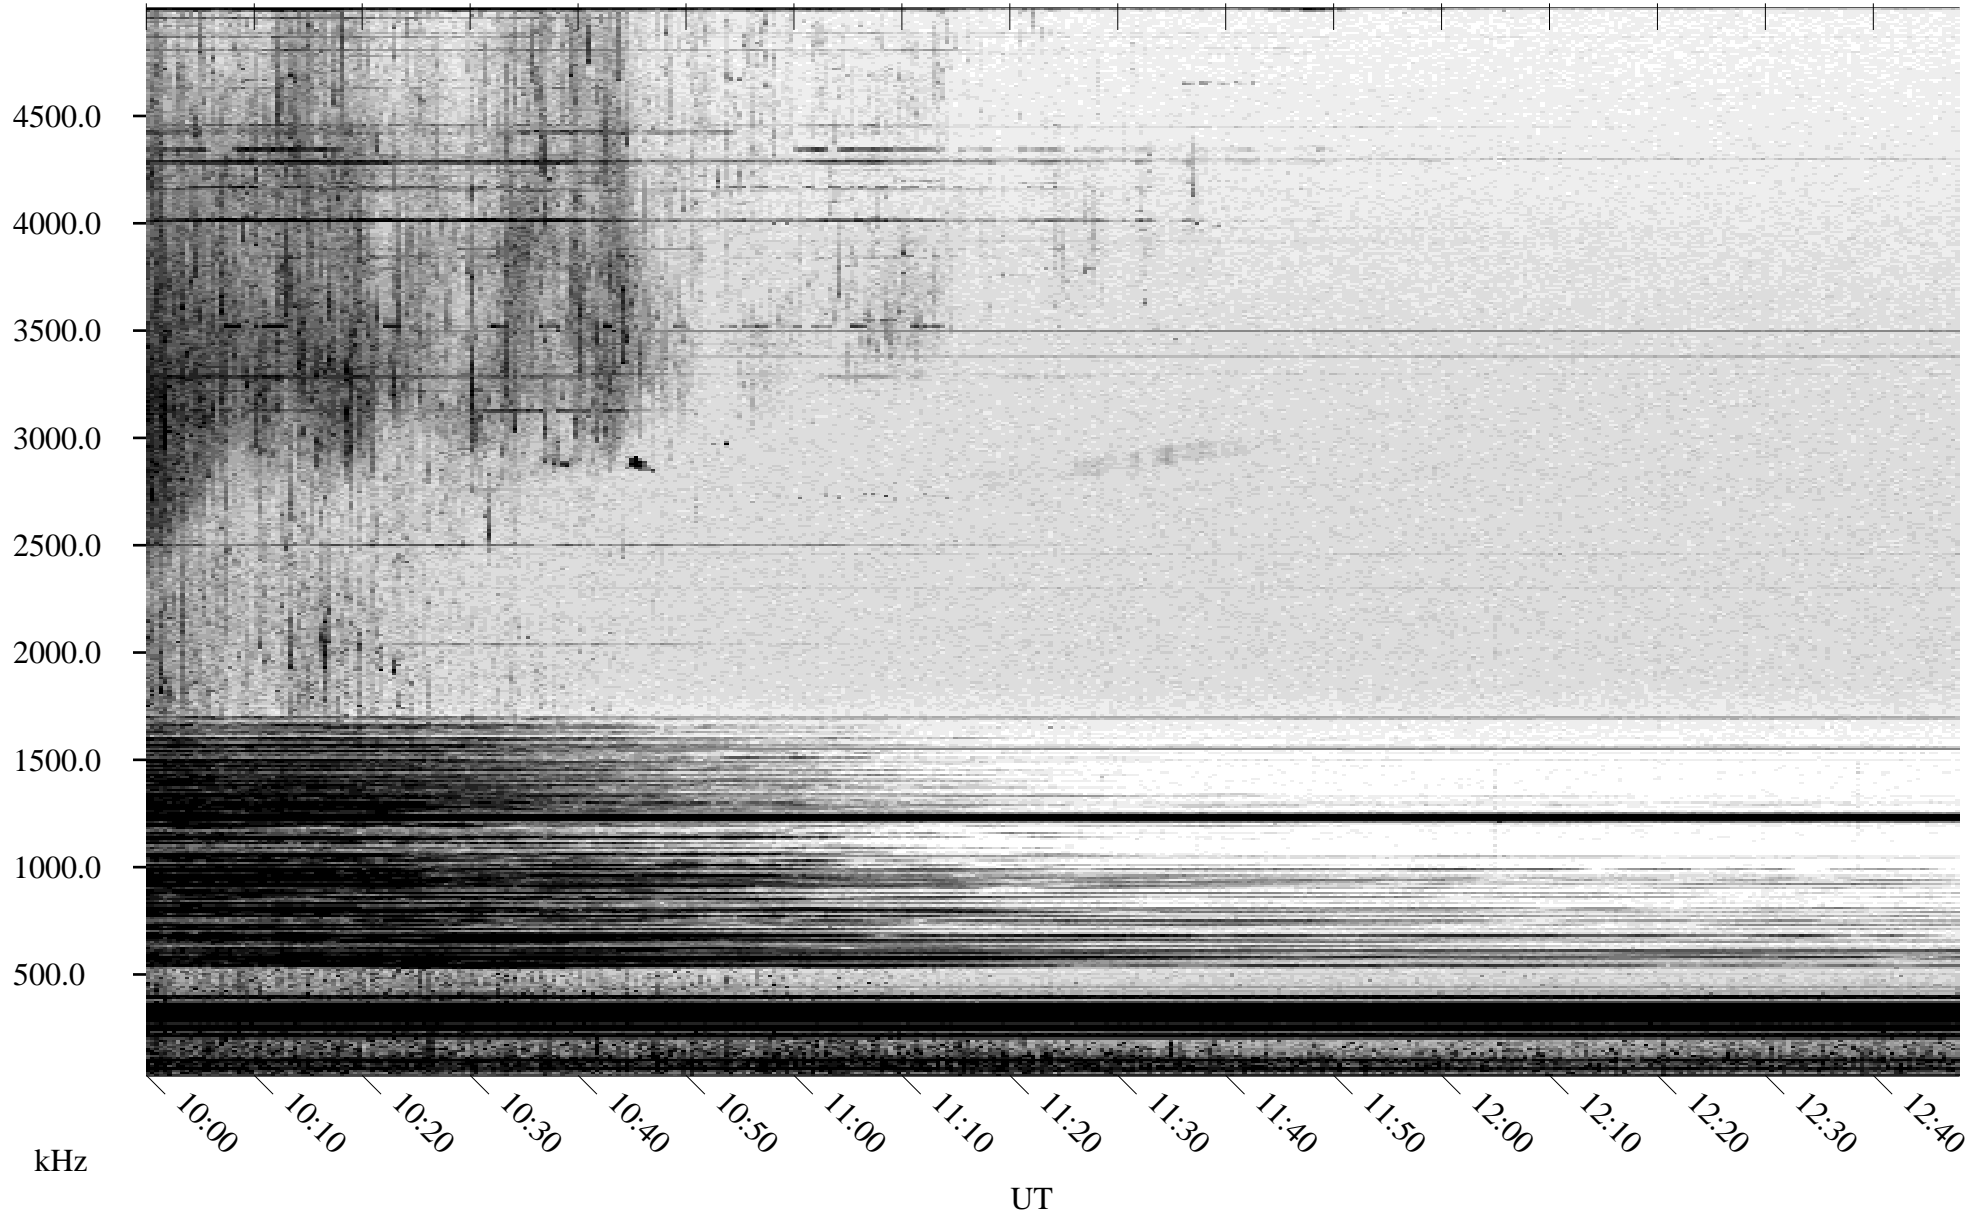

04/17/2004 Churchill, Manitoba

Linear Scale Black = 161 White = 15

ch04108l.r00m max_12

Page 1

04/17/2004 Churchill, Manitoba

Linear Scale Black = 161 White = 15

ch04108l.r00m max_12

Page 2

04/18/2004 Churchill, Manitoba

Linear Scale Black = 161 White = 15

ch04108l.r00m max_12

Page 3

04/18/2004 Churchill, Manitoba

Linear Scale Black = 161 White = 15

ch04108l.r00m max_12

Page 4

04/18/2004 Churchill, Manitoba

Linear Scale Black = 161 White = 15

ch04108l.r00m max_12

Page 5

04/18/2004 Churchill, Manitoba

Linear Scale Black = 161 White = 15

ch04108l.r00m max_12

Page 6

04/18/2004 Churchill, Manitoba

Linear Scale Black = 161 White = 15

ch04108l.r00m max_12

Page 7

04/18/2004 Churchill, Manitoba

Linear Scale Black = 161 White = 15

ch04108l.r00m max_12