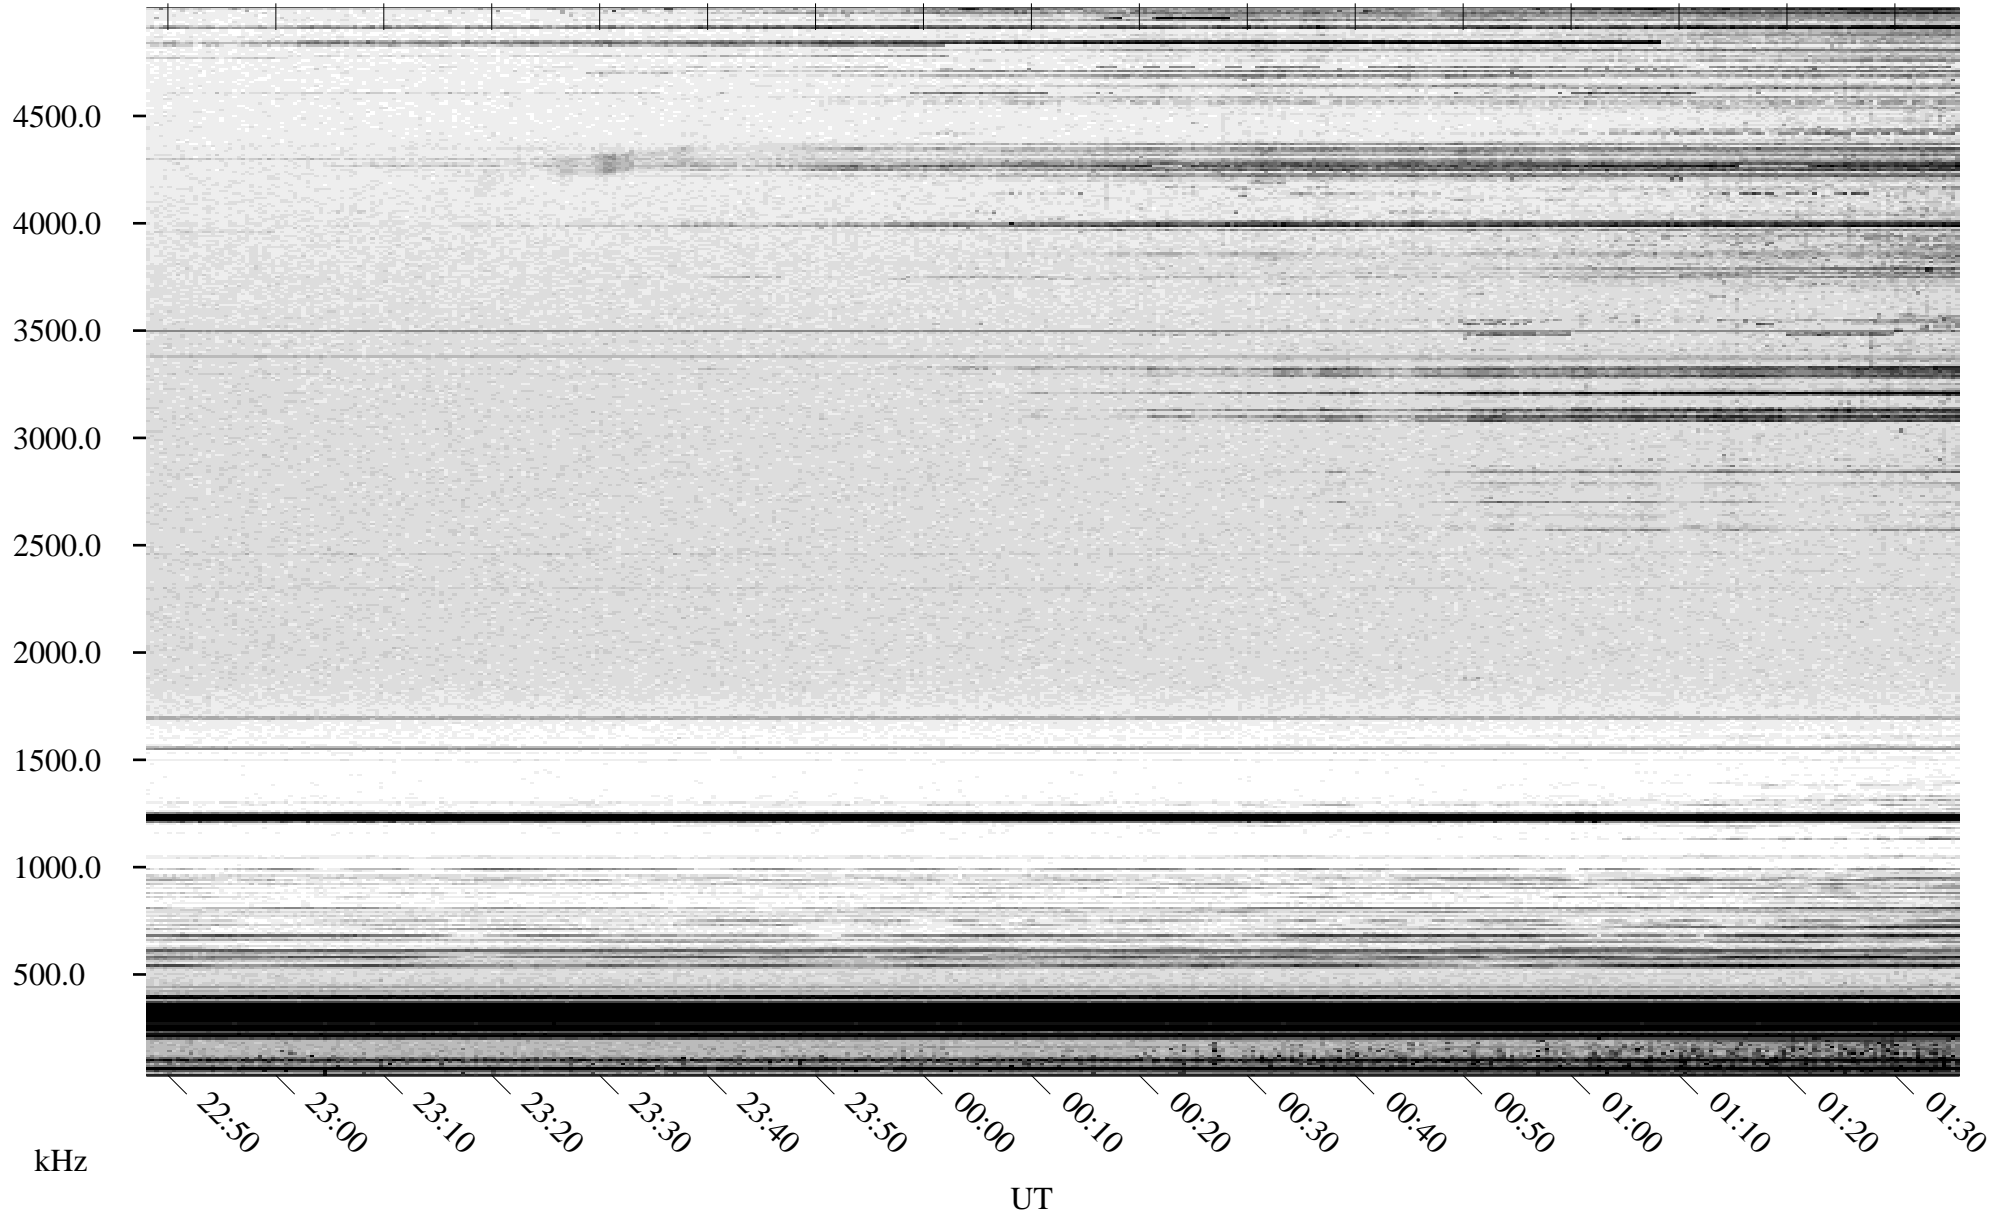

04/17/2004 Churchill, Manitoba

Linear Scale Black = 161 White = 15

ch04108l.r00m max_12

Page 1

04/17/2004 Churchill, Manitoba

Linear Scale Black = 161 White = 15

ch04108l.r00m max_12

Page 2

04/18/2004 Churchill, Manitoba

Linear Scale Black = 161 White = 15

ch04108l.r00m max_12

Page 3

04/18/2004 Churchill, Manitoba

Linear Scale Black = 161 White = 15

ch04108l.r00m max_12

Page 4

04/18/2004 Churchill, Manitoba

Linear Scale Black = 161 White = 15

ch04108l.r00m max_12

Page 5

04/18/2004 Churchill, Manitoba

Linear Scale Black = 161 White = 15

ch04108l.r00m max_12

Page 6

04/18/2004 Churchill, Manitoba

Linear Scale Black = 161 White = 15

ch04108l.r00m max_12

Page 7

04/18/2004 Churchill, Manitoba

Linear Scale Black = 161 White = 15

ch04108l.r00m max_12