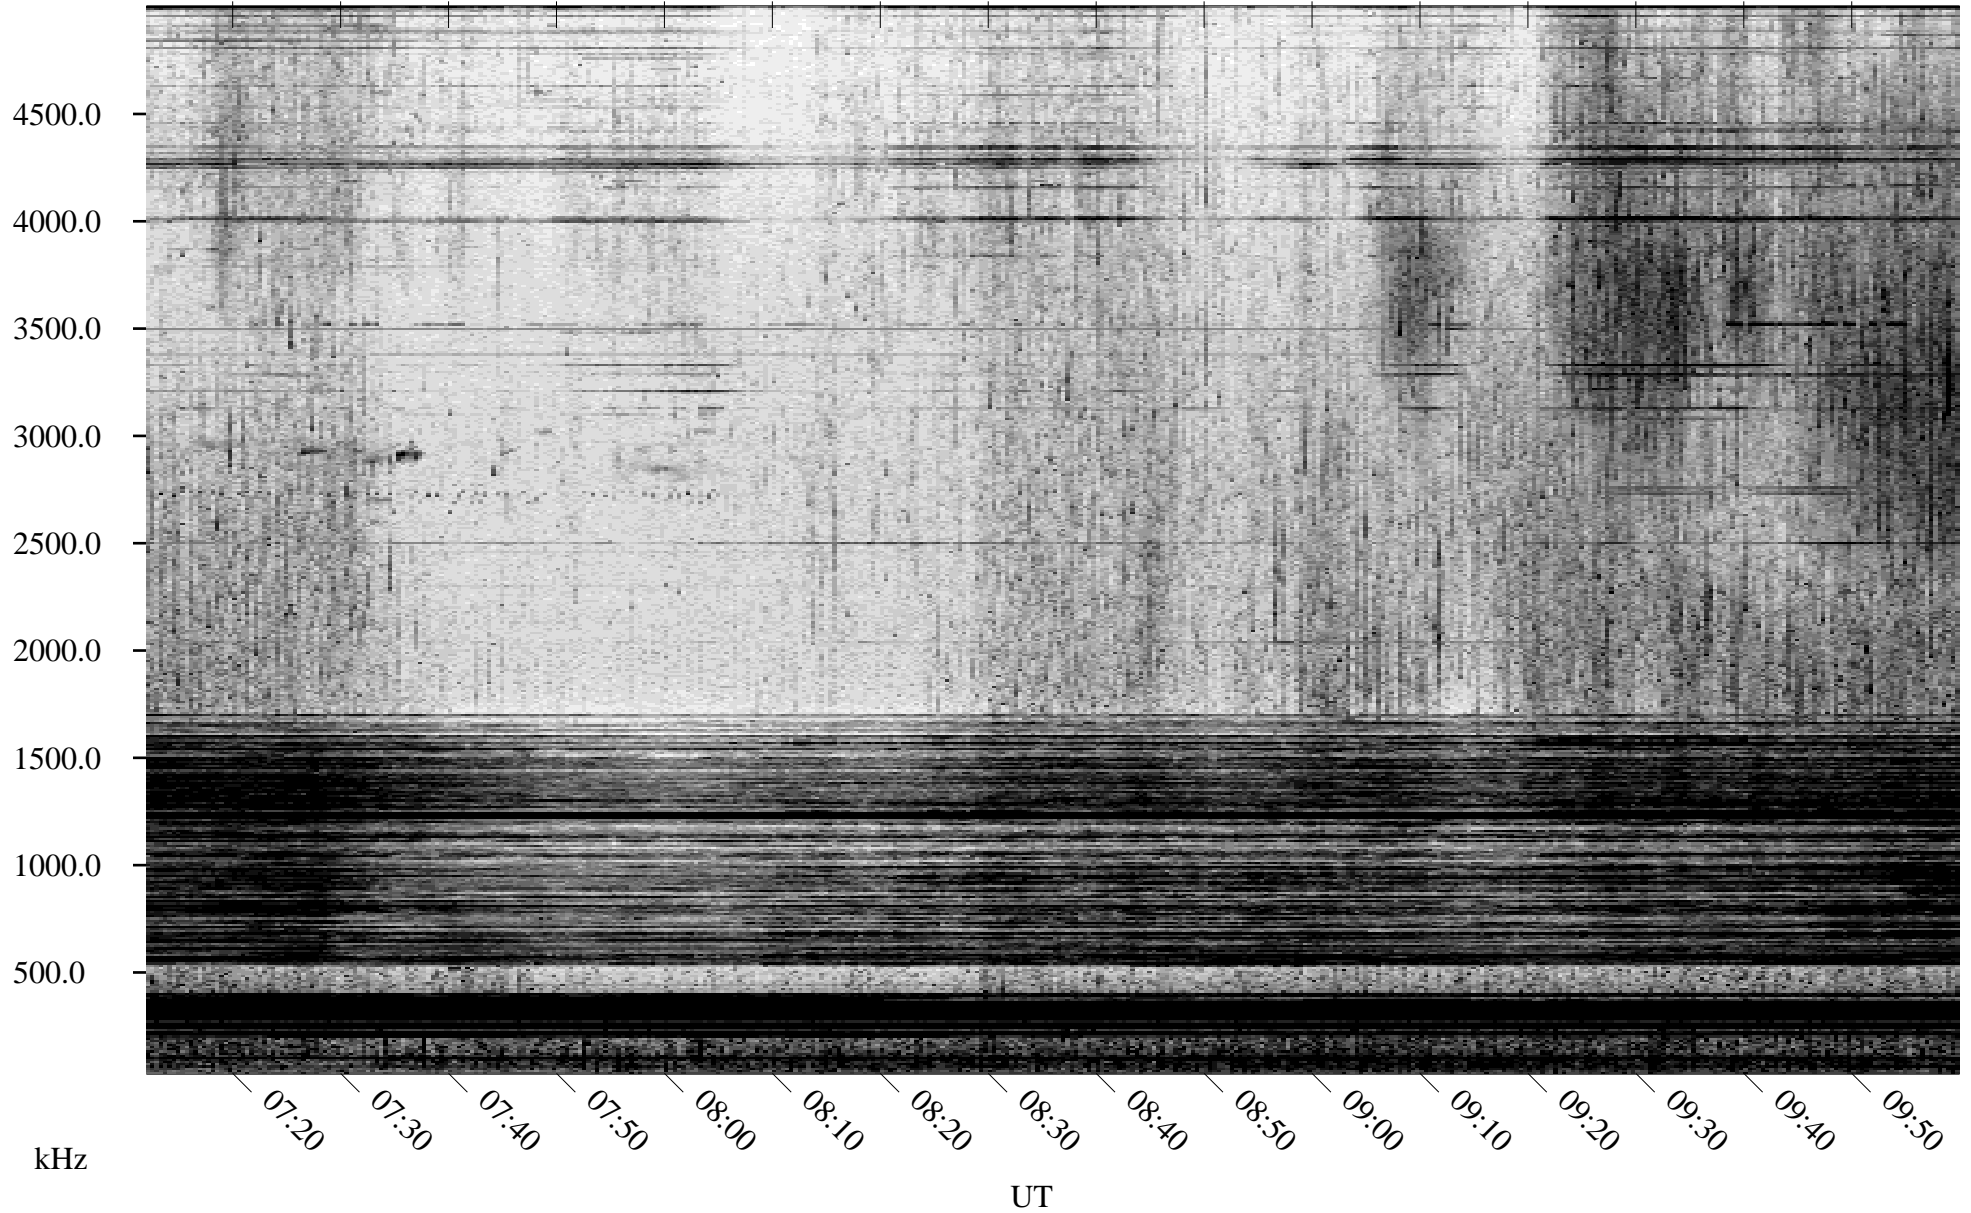

04/17/2004 Churchill, Manitoba

Linear Scale Black = 161 White = 15

ch04108l.r00m max_12

Page 1

04/17/2004 Churchill, Manitoba

Linear Scale Black = 161 White = 15

ch04108l.r00m max_12

Page 2

04/18/2004 Churchill, Manitoba

Linear Scale Black = 161 White = 15

ch04108l.r00m max_12

Page 3

04/18/2004 Churchill, Manitoba

Linear Scale Black = 161 White = 15

ch04108l.r00m max_12

Page 4

04/18/2004 Churchill, Manitoba

Linear Scale Black = 161 White = 15

ch04108l.r00m max_12

Page 5

04/18/2004 Churchill, Manitoba

Linear Scale Black = 161 White = 15

ch04108l.r00m max_12

Page 6

04/18/2004 Churchill, Manitoba

Linear Scale Black = 161 White = 15

ch04108l.r00m max_12

Page 7

04/18/2004 Churchill, Manitoba

Linear Scale Black = 161 White = 15

ch04108l.r00m max_12