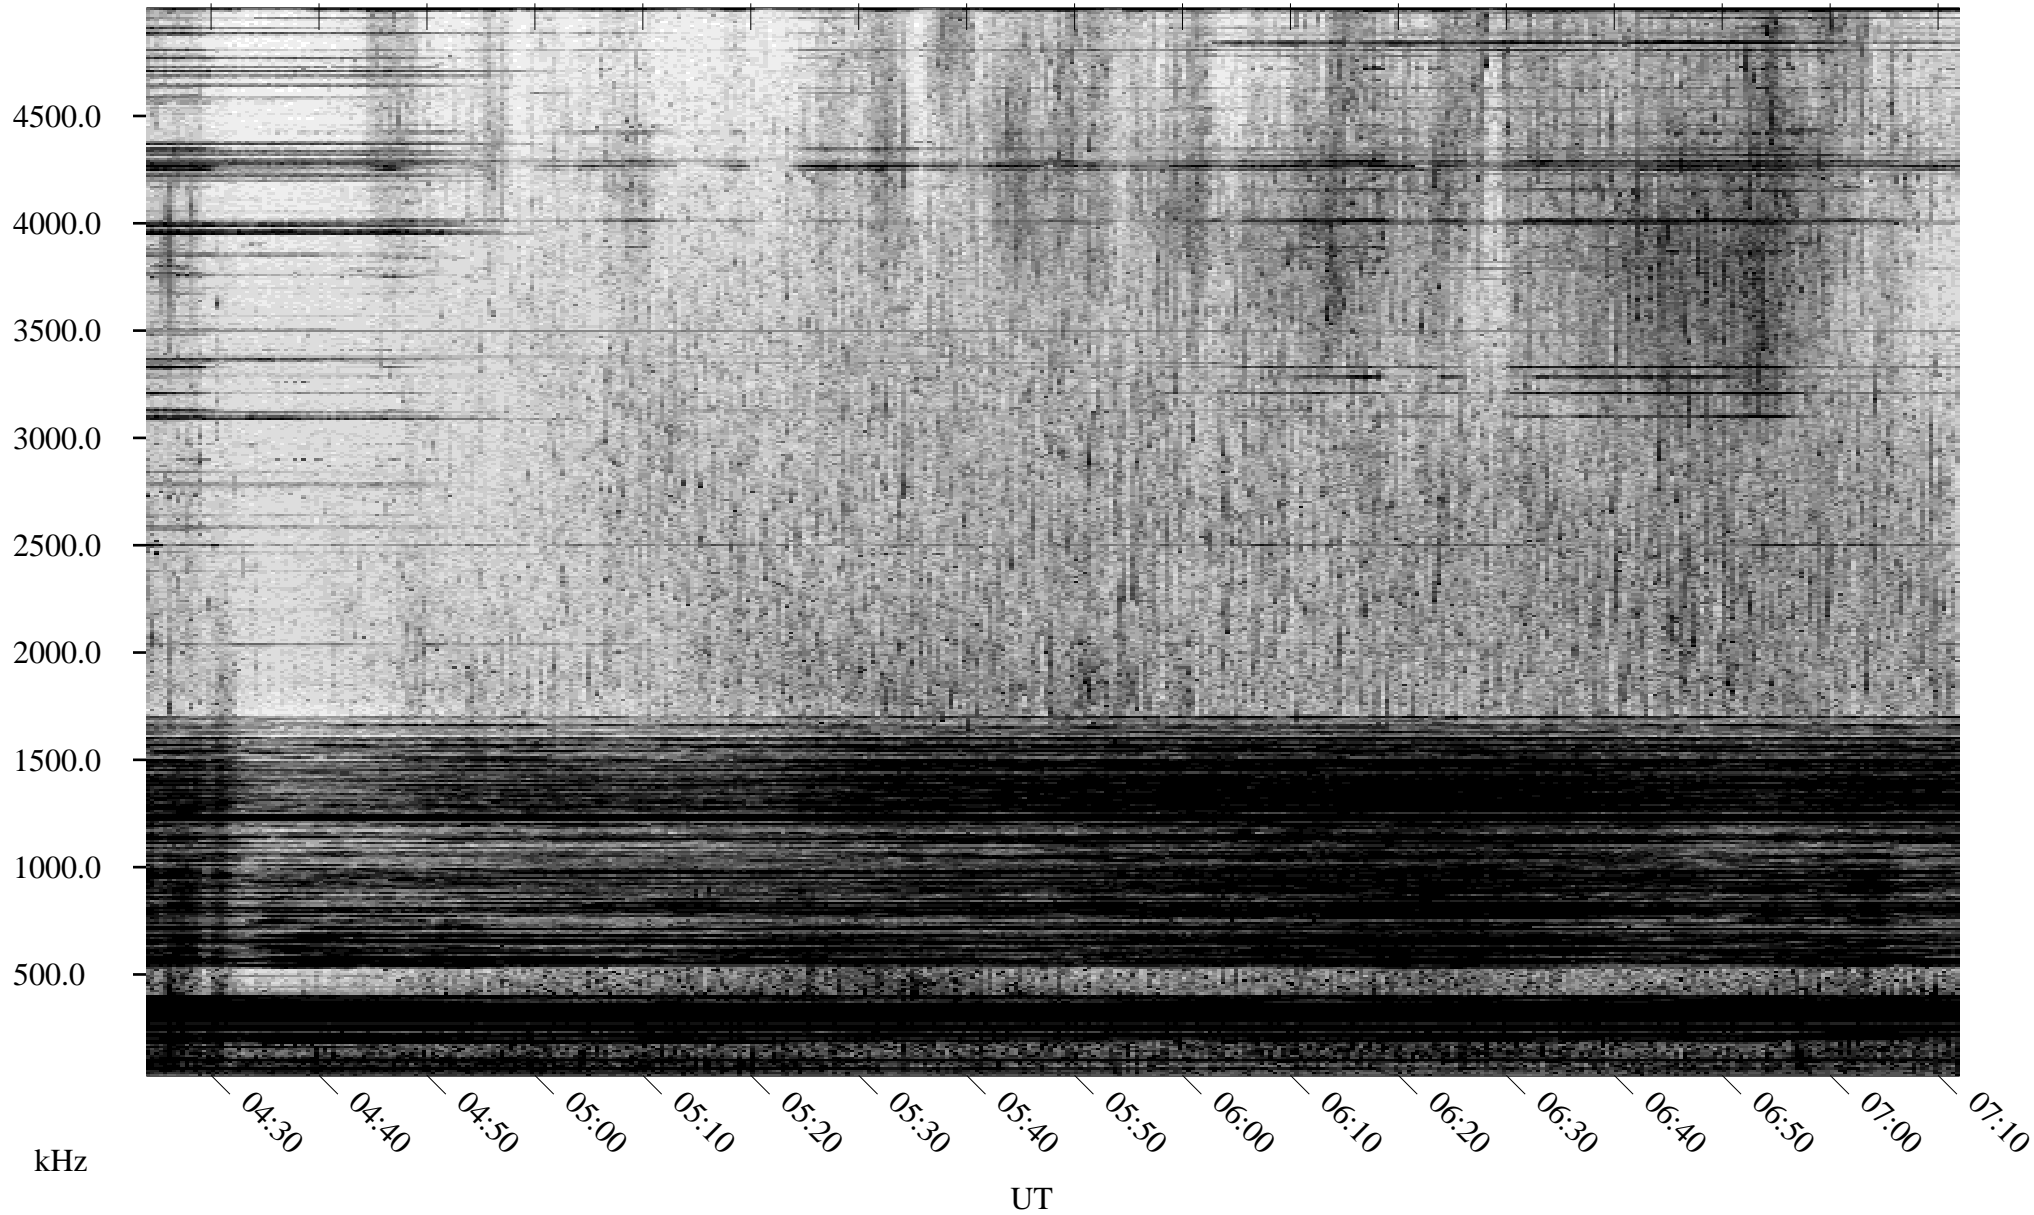

04/17/2004 Churchill, Manitoba

Linear Scale Black = 161 White = 15

ch04108l.r00m max_12

Page 1

04/17/2004 Churchill, Manitoba

Linear Scale Black = 161 White = 15

ch04108l.r00m max_12

Page 2

04/18/2004 Churchill, Manitoba

Linear Scale Black = 161 White = 15

ch04108l.r00m max_12

Page 3

04/18/2004 Churchill, Manitoba

Linear Scale Black = 161 White = 15

ch04108l.r00m max_12

Page 4

04/18/2004 Churchill, Manitoba

Linear Scale Black = 161 White = 15

ch04108l.r00m max_12

Page 5

04/18/2004 Churchill, Manitoba

Linear Scale Black = 161 White = 15

ch04108l.r00m max_12

Page 6

04/18/2004 Churchill, Manitoba

Linear Scale Black = 161 White = 15

ch04108l.r00m max_12

Page 7

04/18/2004 Churchill, Manitoba

Linear Scale Black = 161 White = 15

ch04108l.r00m max_12