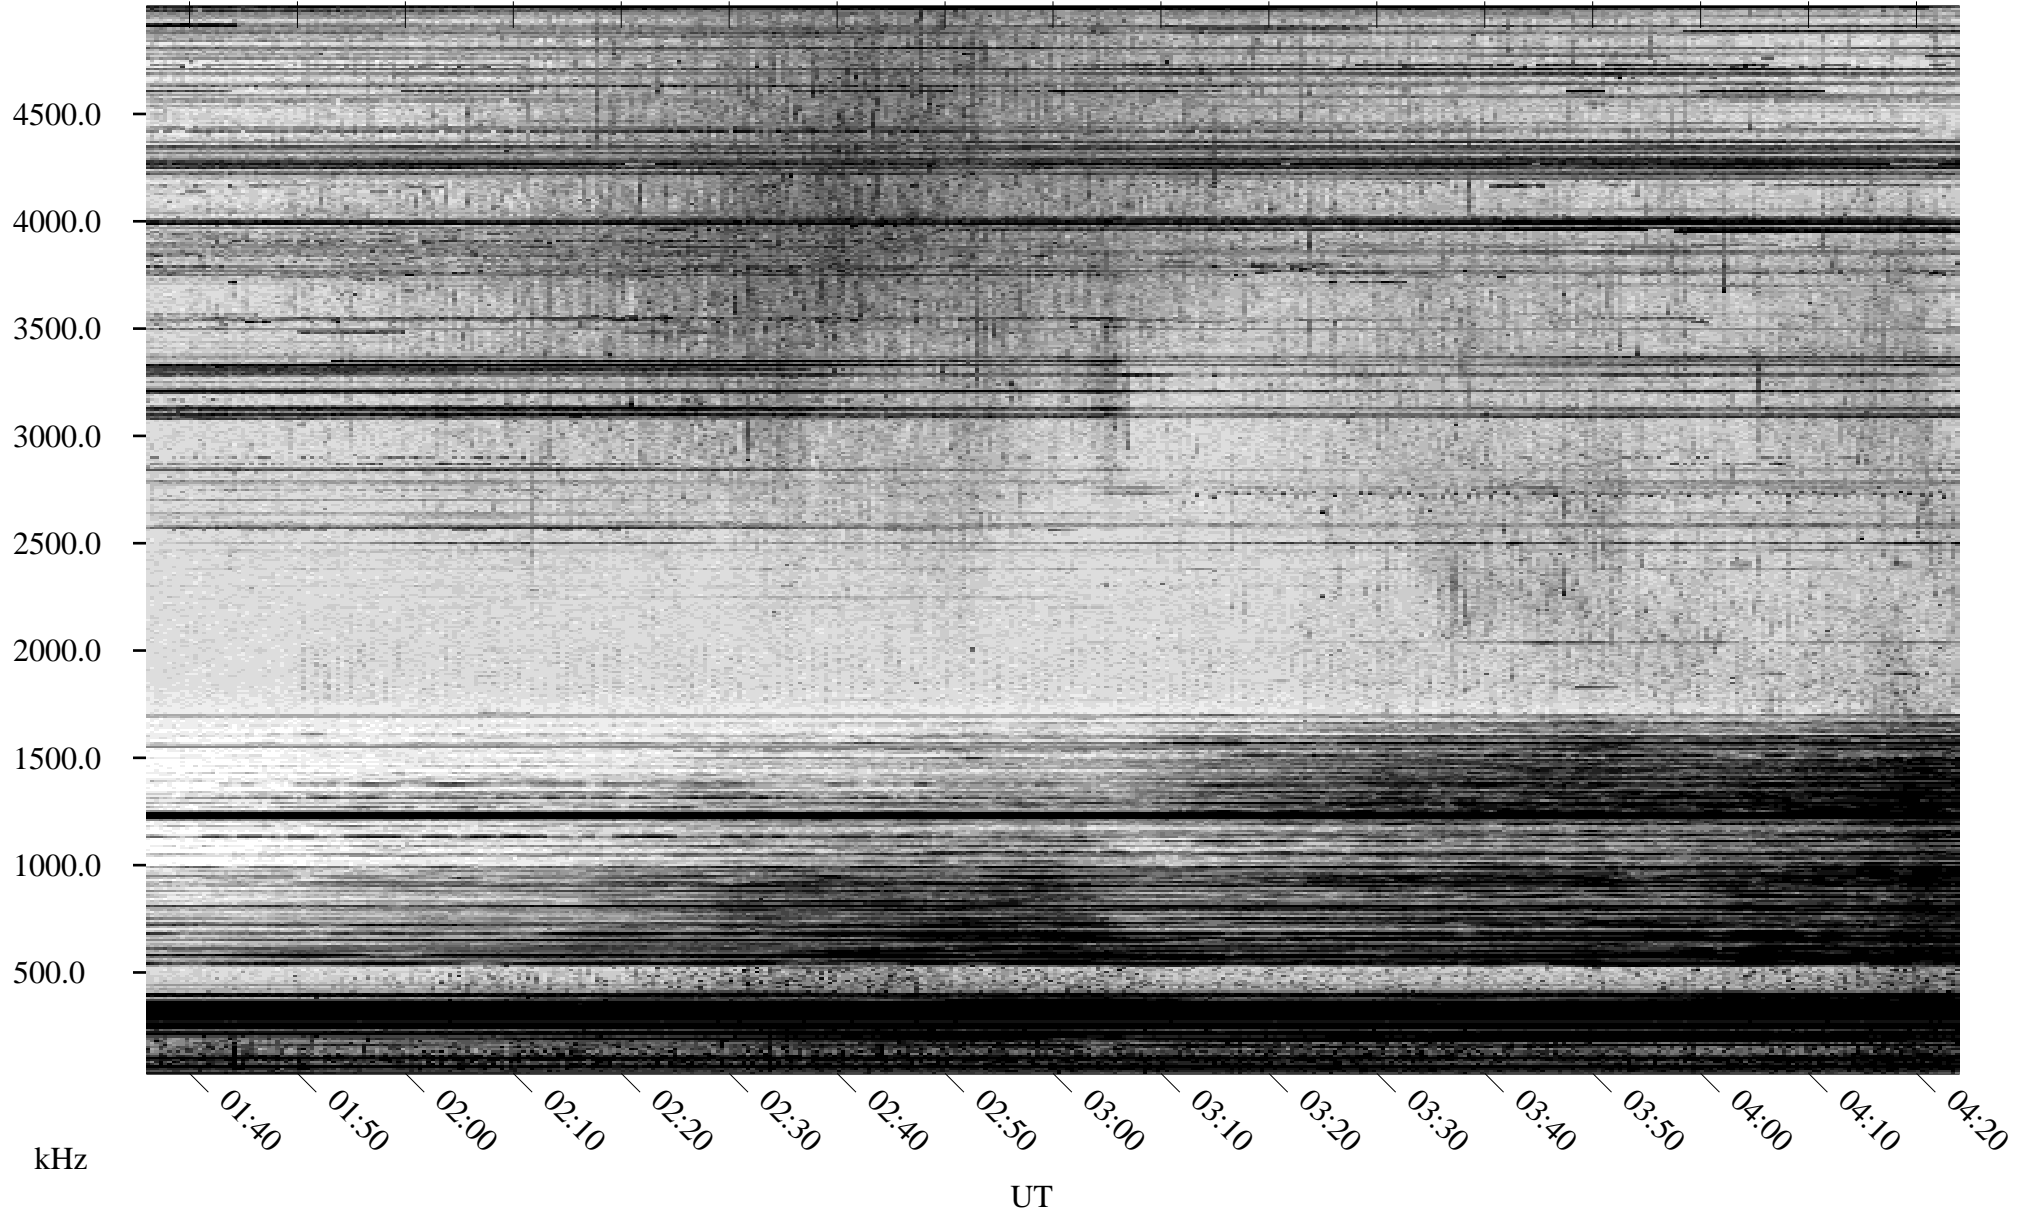

04/17/2004 Churchill, Manitoba

Linear Scale Black = 161 White = 15

ch04108l.r00m max_12

Page 1

04/17/2004 Churchill, Manitoba

Linear Scale Black = 161 White = 15

ch04108l.r00m max_12

Page 2

04/18/2004 Churchill, Manitoba

Linear Scale Black = 161 White = 15

ch04108l.r00m max_12

Page 3

04/18/2004 Churchill, Manitoba

Linear Scale Black = 161 White = 15

ch04108l.r00m max_12

Page 4

04/18/2004 Churchill, Manitoba

Linear Scale Black = 161 White = 15

ch04108l.r00m max_12

Page 5

04/18/2004 Churchill, Manitoba

Linear Scale Black = 161 White = 15

ch04108l.r00m max_12

Page 6

04/18/2004 Churchill, Manitoba

Linear Scale Black = 161 White = 15

ch04108l.r00m max_12

Page 7

04/18/2004 Churchill, Manitoba

Linear Scale Black = 161 White = 15

ch04108l.r00m max_12