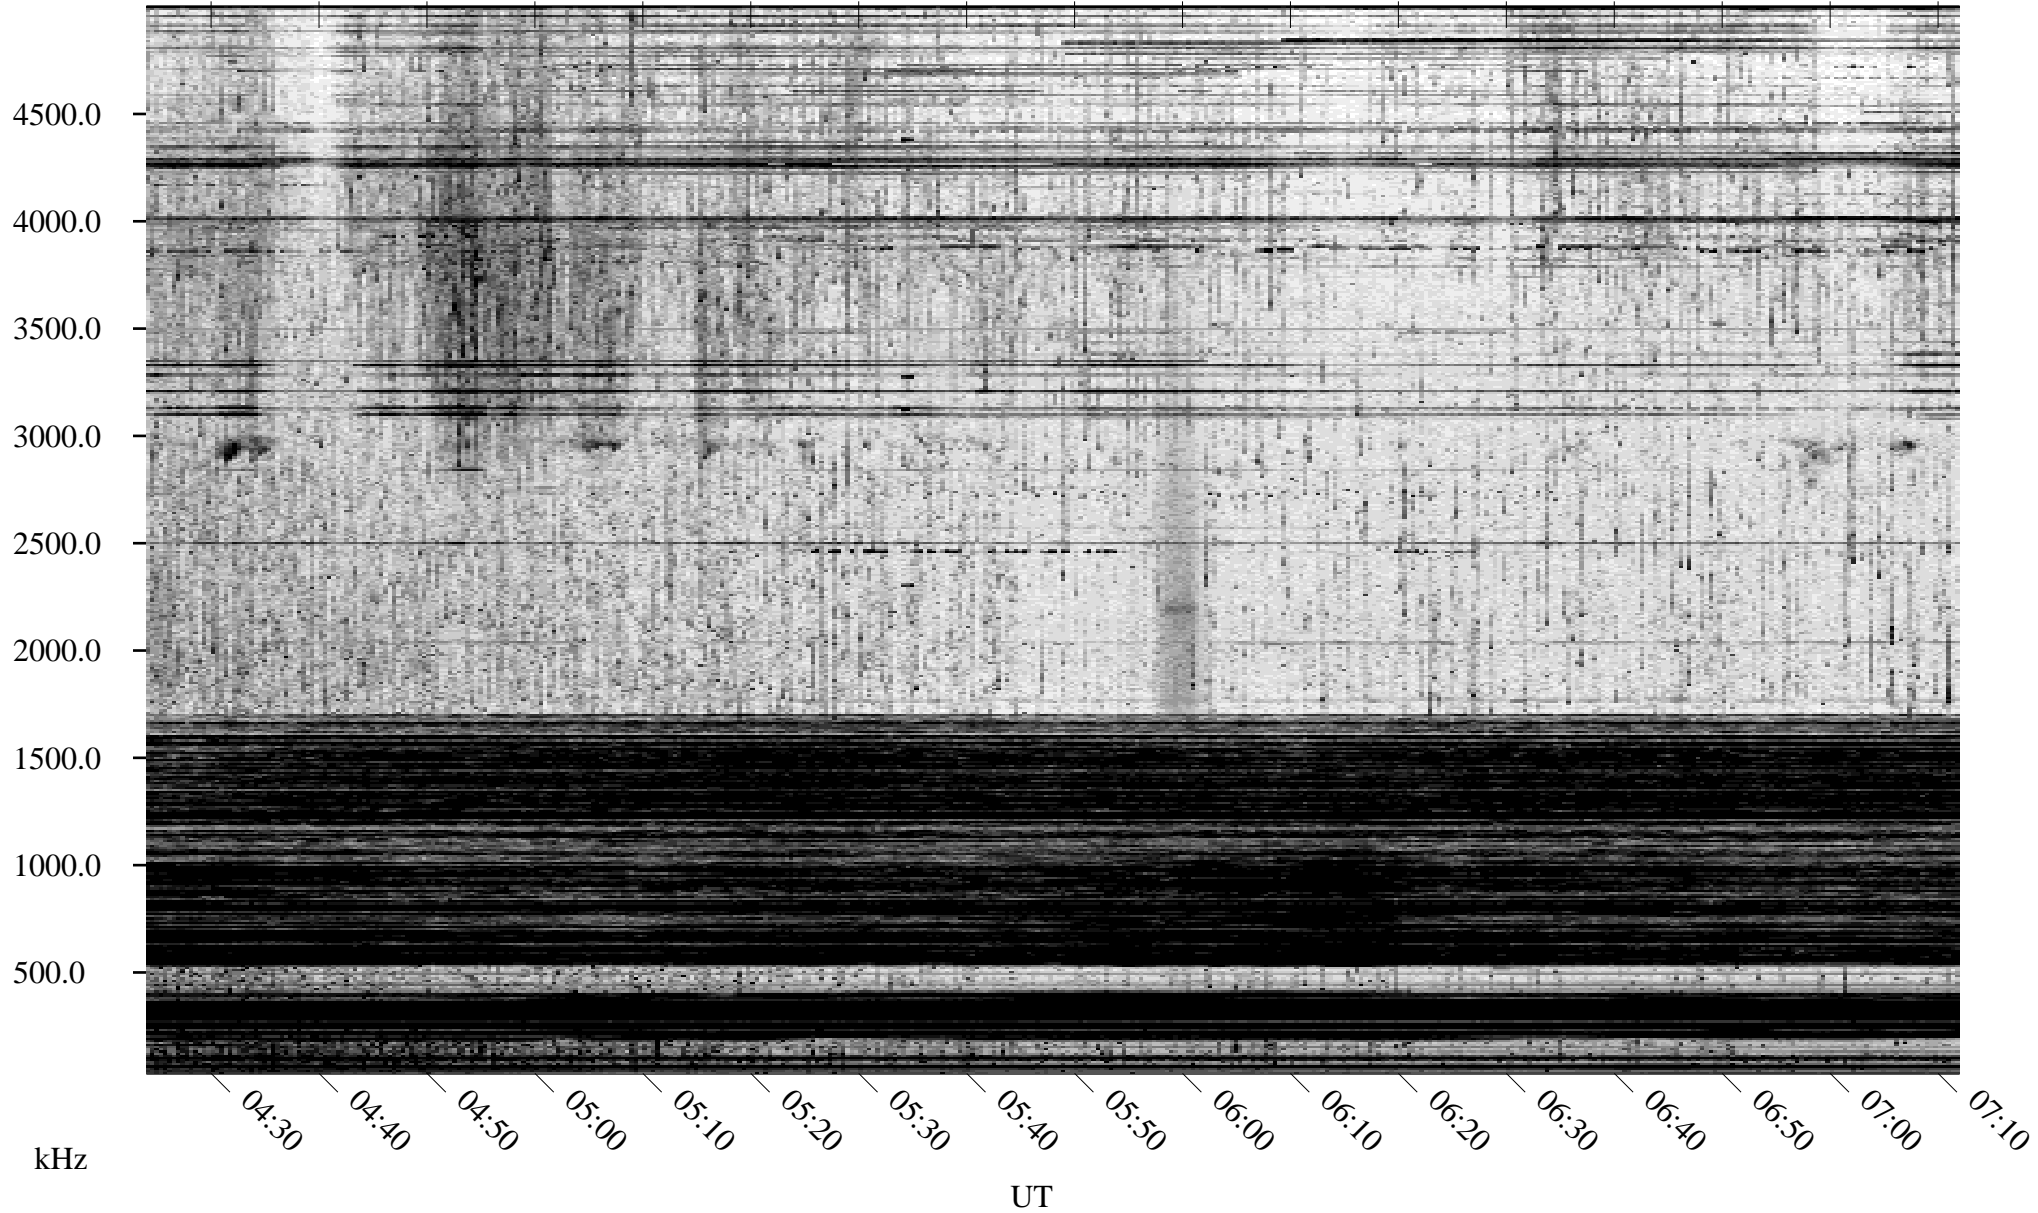

04/18/2004 Churchill, Manitoba

Linear Scale Black = 161 White = 15

ch04109l.r00m max_12

Page 1

04/18/2004 Churchill, Manitoba

Linear Scale Black = 161 White = 15

ch04109l.r00m max_12

Page 2

04/19/2004 Churchill, Manitoba

Linear Scale Black = 161 White = 15

ch04109l.r00m max_12

Page 3

04/19/2004 Churchill, Manitoba

Linear Scale Black = 161 White = 15

ch04109l.r00m max_12

Page 4

04/19/2004 Churchill, Manitoba

Linear Scale Black = 161 White = 15

ch04109l.r00m max_12

Page 5

04/19/2004 Churchill, Manitoba

Linear Scale Black = 161 White = 15

ch04109l.r00m max_12

Page 6

04/19/2004 Churchill, Manitoba

Linear Scale Black = 161 White = 15

ch04109l.r00m max_12

Page 7

04/19/2004 Churchill, Manitoba

Linear Scale Black = 161 White = 15

ch04109l.r00m max_12