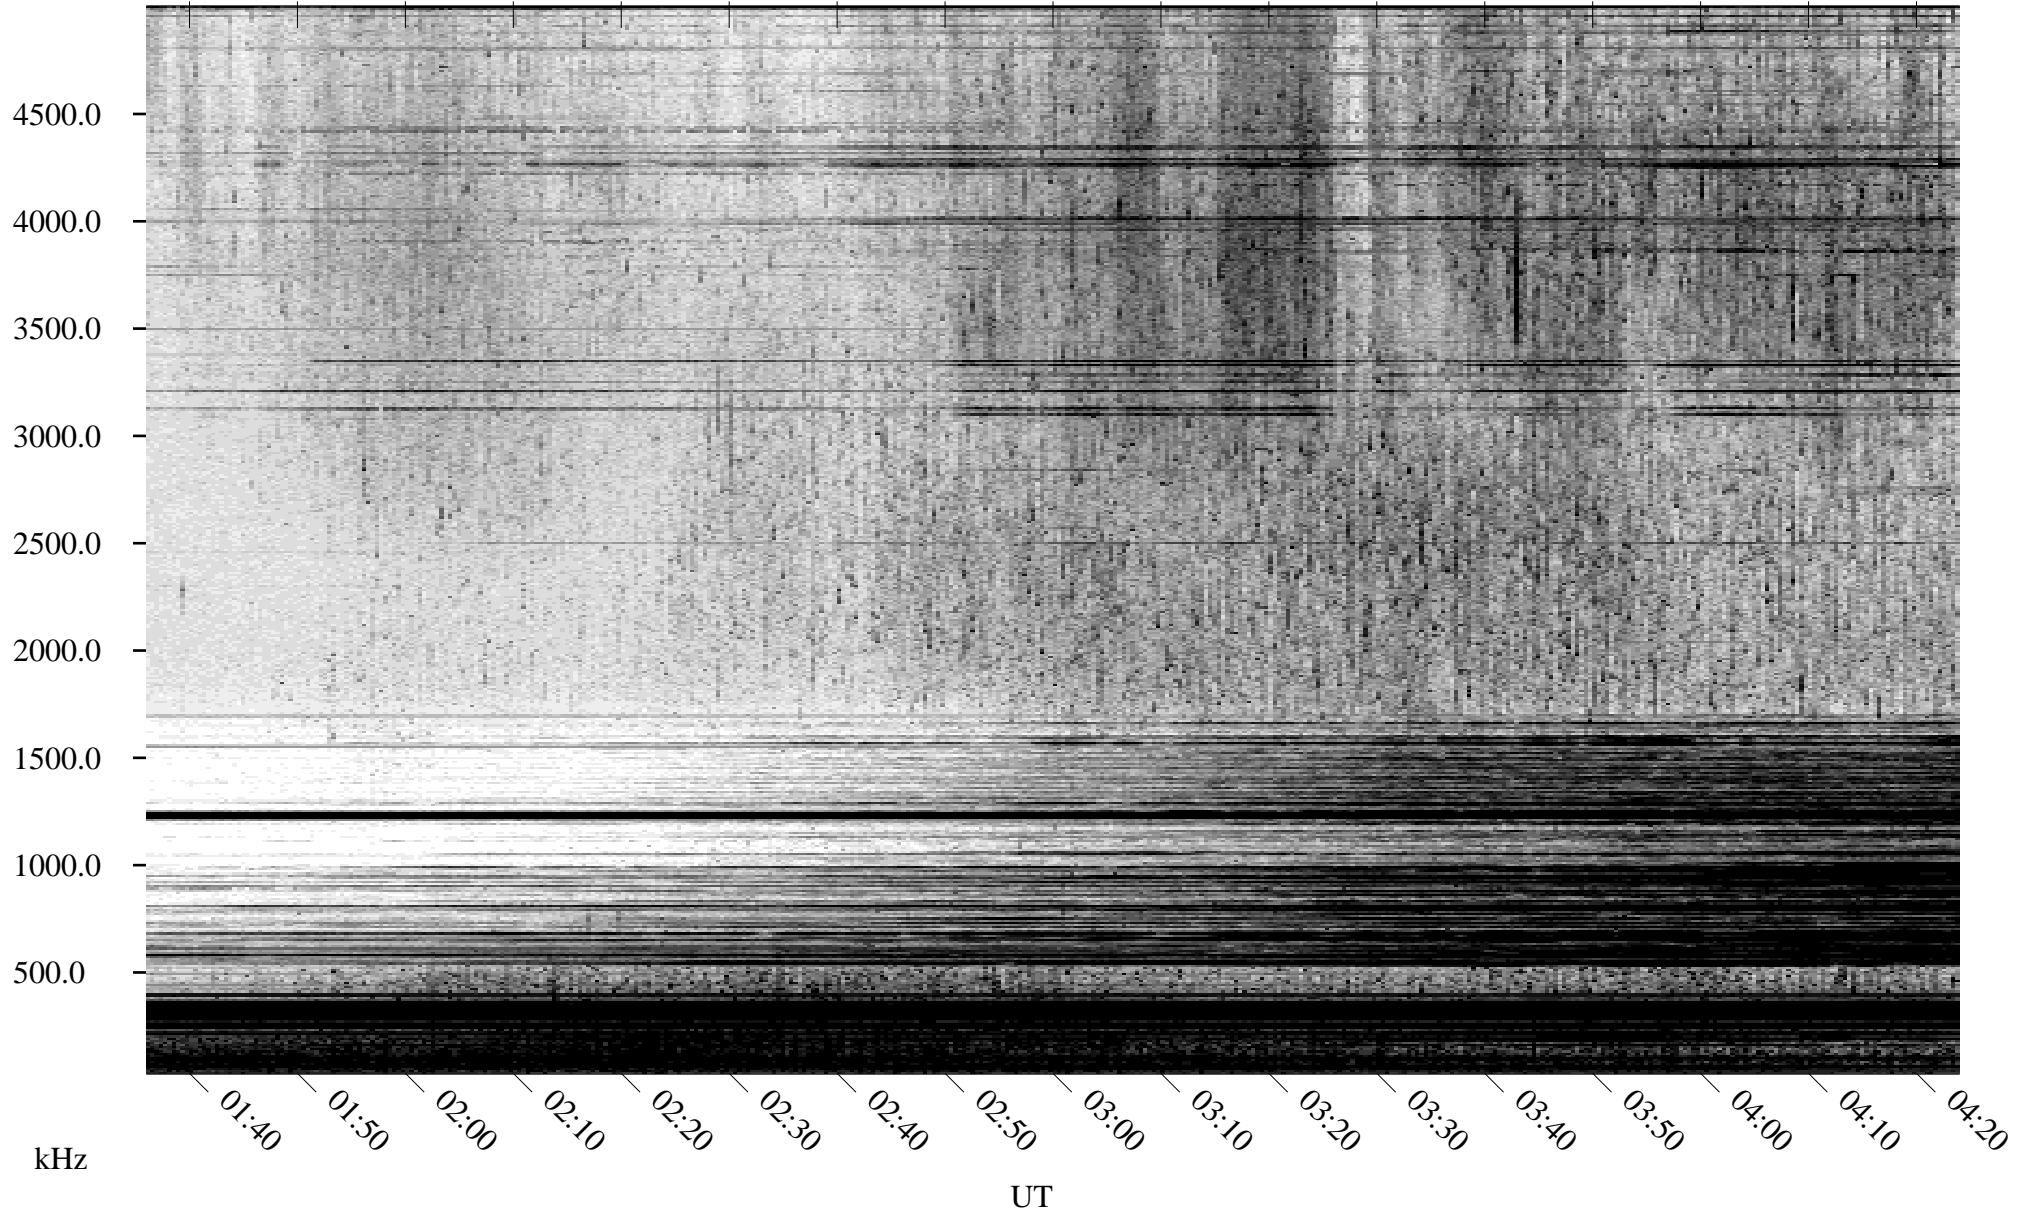

04/18/2004 Churchill, Manitoba

Linear Scale Black = 161 White = 15

ch04109l.r00m max_12

Page 1

04/18/2004 Churchill, Manitoba

Linear Scale Black = 161 White = 15

ch04109l.r00m max_12

Page 2

04/19/2004 Churchill, Manitoba

Linear Scale Black = 161 White = 15

ch04109l.r00m max_12

Page 3

04/19/2004 Churchill, Manitoba

Linear Scale Black = 161 White = 15

ch04109l.r00m max_12

Page 4

04/19/2004 Churchill, Manitoba

Linear Scale Black = 161 White = 15

ch04109l.r00m max_12

Page 5

04/19/2004 Churchill, Manitoba

Linear Scale Black = 161 White = 15

ch04109l.r00m max_12

Page 6

04/19/2004 Churchill, Manitoba

Linear Scale Black = 161 White = 15

ch04109l.r00m max_12

Page 7

04/19/2004 Churchill, Manitoba

Linear Scale Black = 161 White = 15

ch04109l.r00m max_12