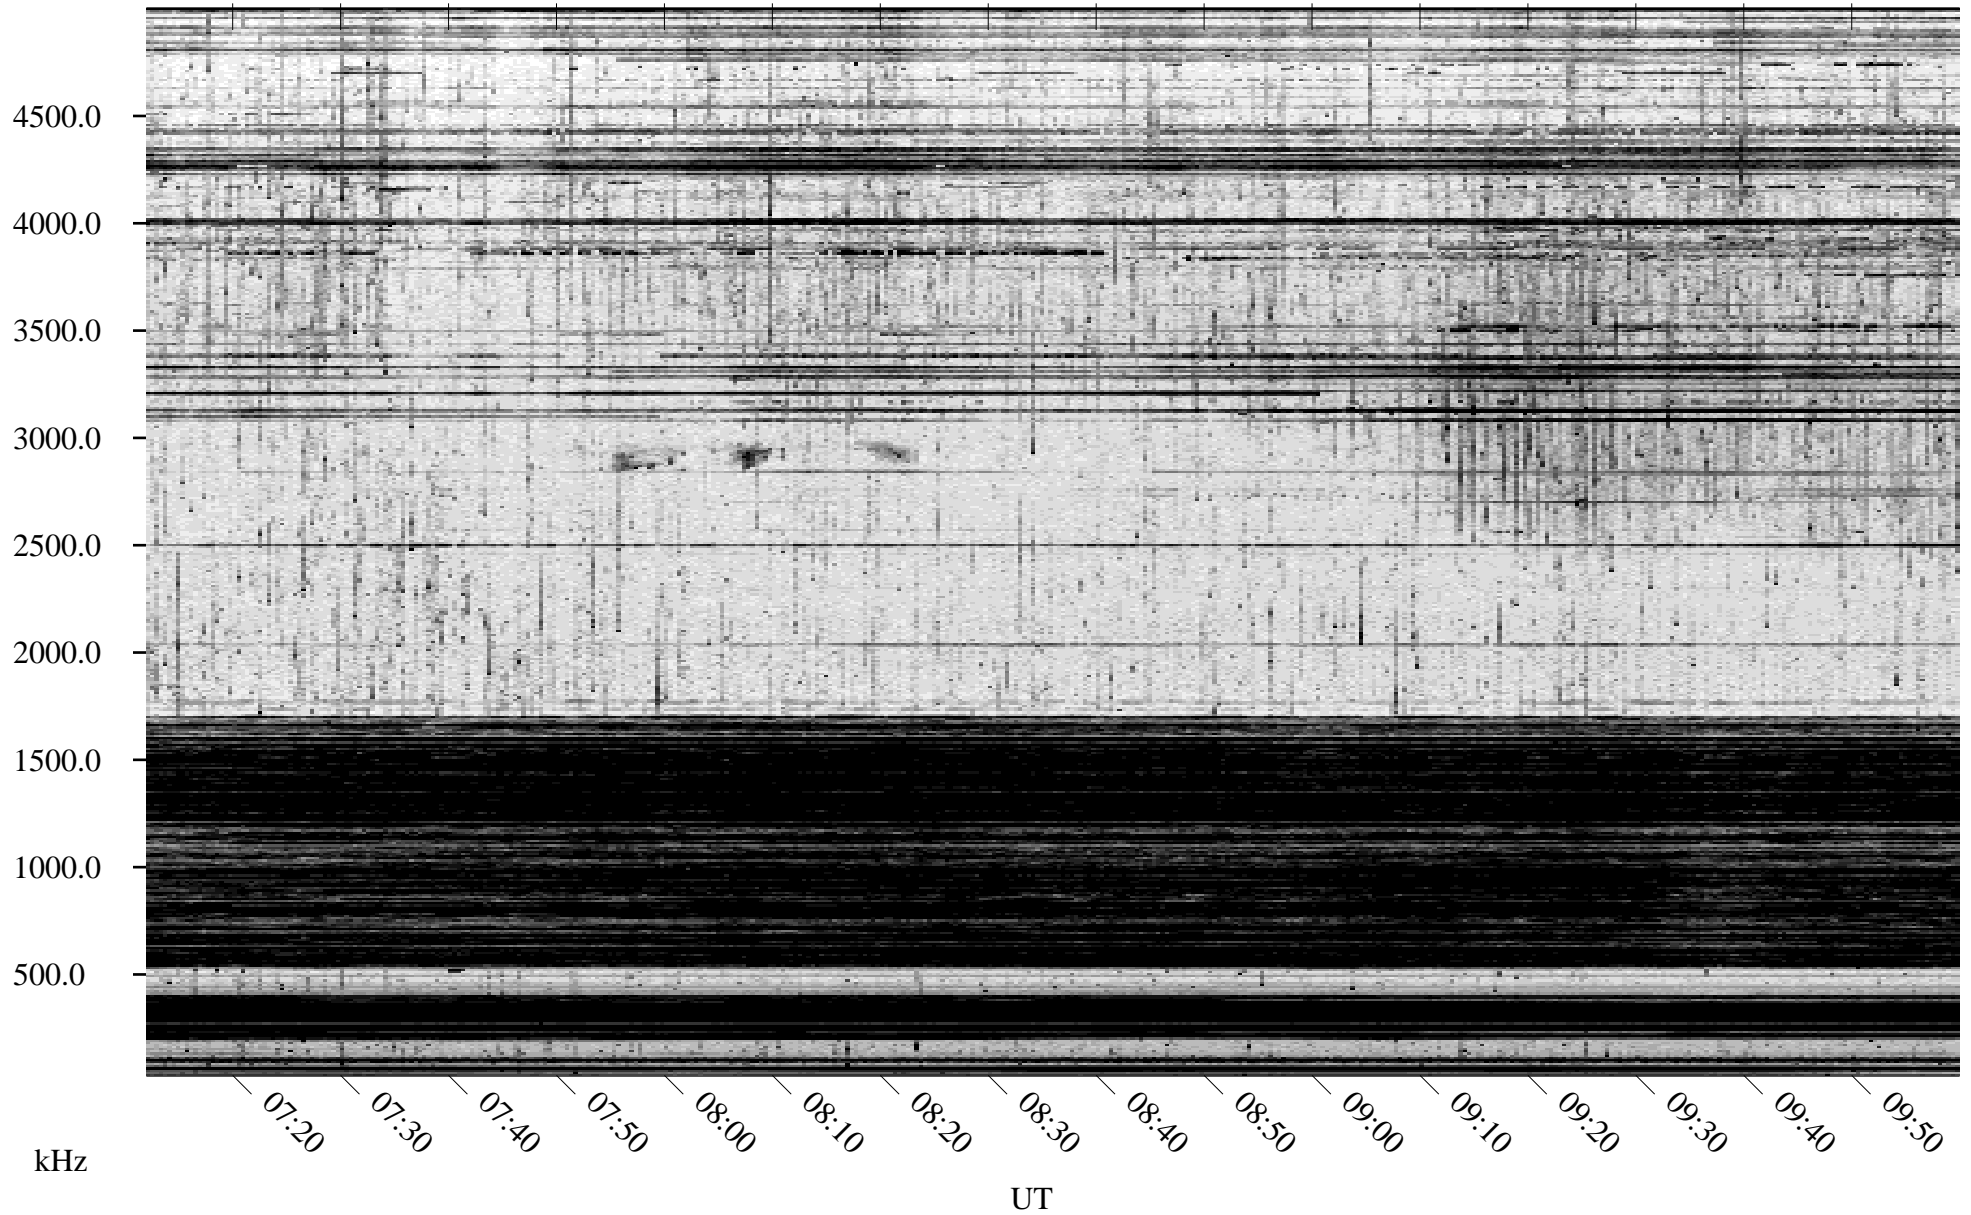

04/18/2004 Churchill, Manitoba

Linear Scale Black = 161 White = 15

ch04109l.r00m max_12

Page 1

04/18/2004 Churchill, Manitoba

Linear Scale Black = 161 White = 15

ch04109l.r00m max_12

Page 2

04/19/2004 Churchill, Manitoba

Linear Scale Black = 161 White = 15

ch04109l.r00m max_12

Page 3

04/19/2004 Churchill, Manitoba

Linear Scale Black = 161 White = 15

ch04109l.r00m max_12

Page 4

04/19/2004 Churchill, Manitoba

Linear Scale Black = 161 White = 15

ch04109l.r00m max_12

Page 5

04/19/2004 Churchill, Manitoba

Linear Scale Black = 161 White = 15

ch04109l.r00m max_12

Page 6

04/19/2004 Churchill, Manitoba

Linear Scale Black = 161 White = 15

ch04109l.r00m max_12

Page 7

04/19/2004 Churchill, Manitoba

Linear Scale Black = 161 White = 15

ch04109l.r00m max_12