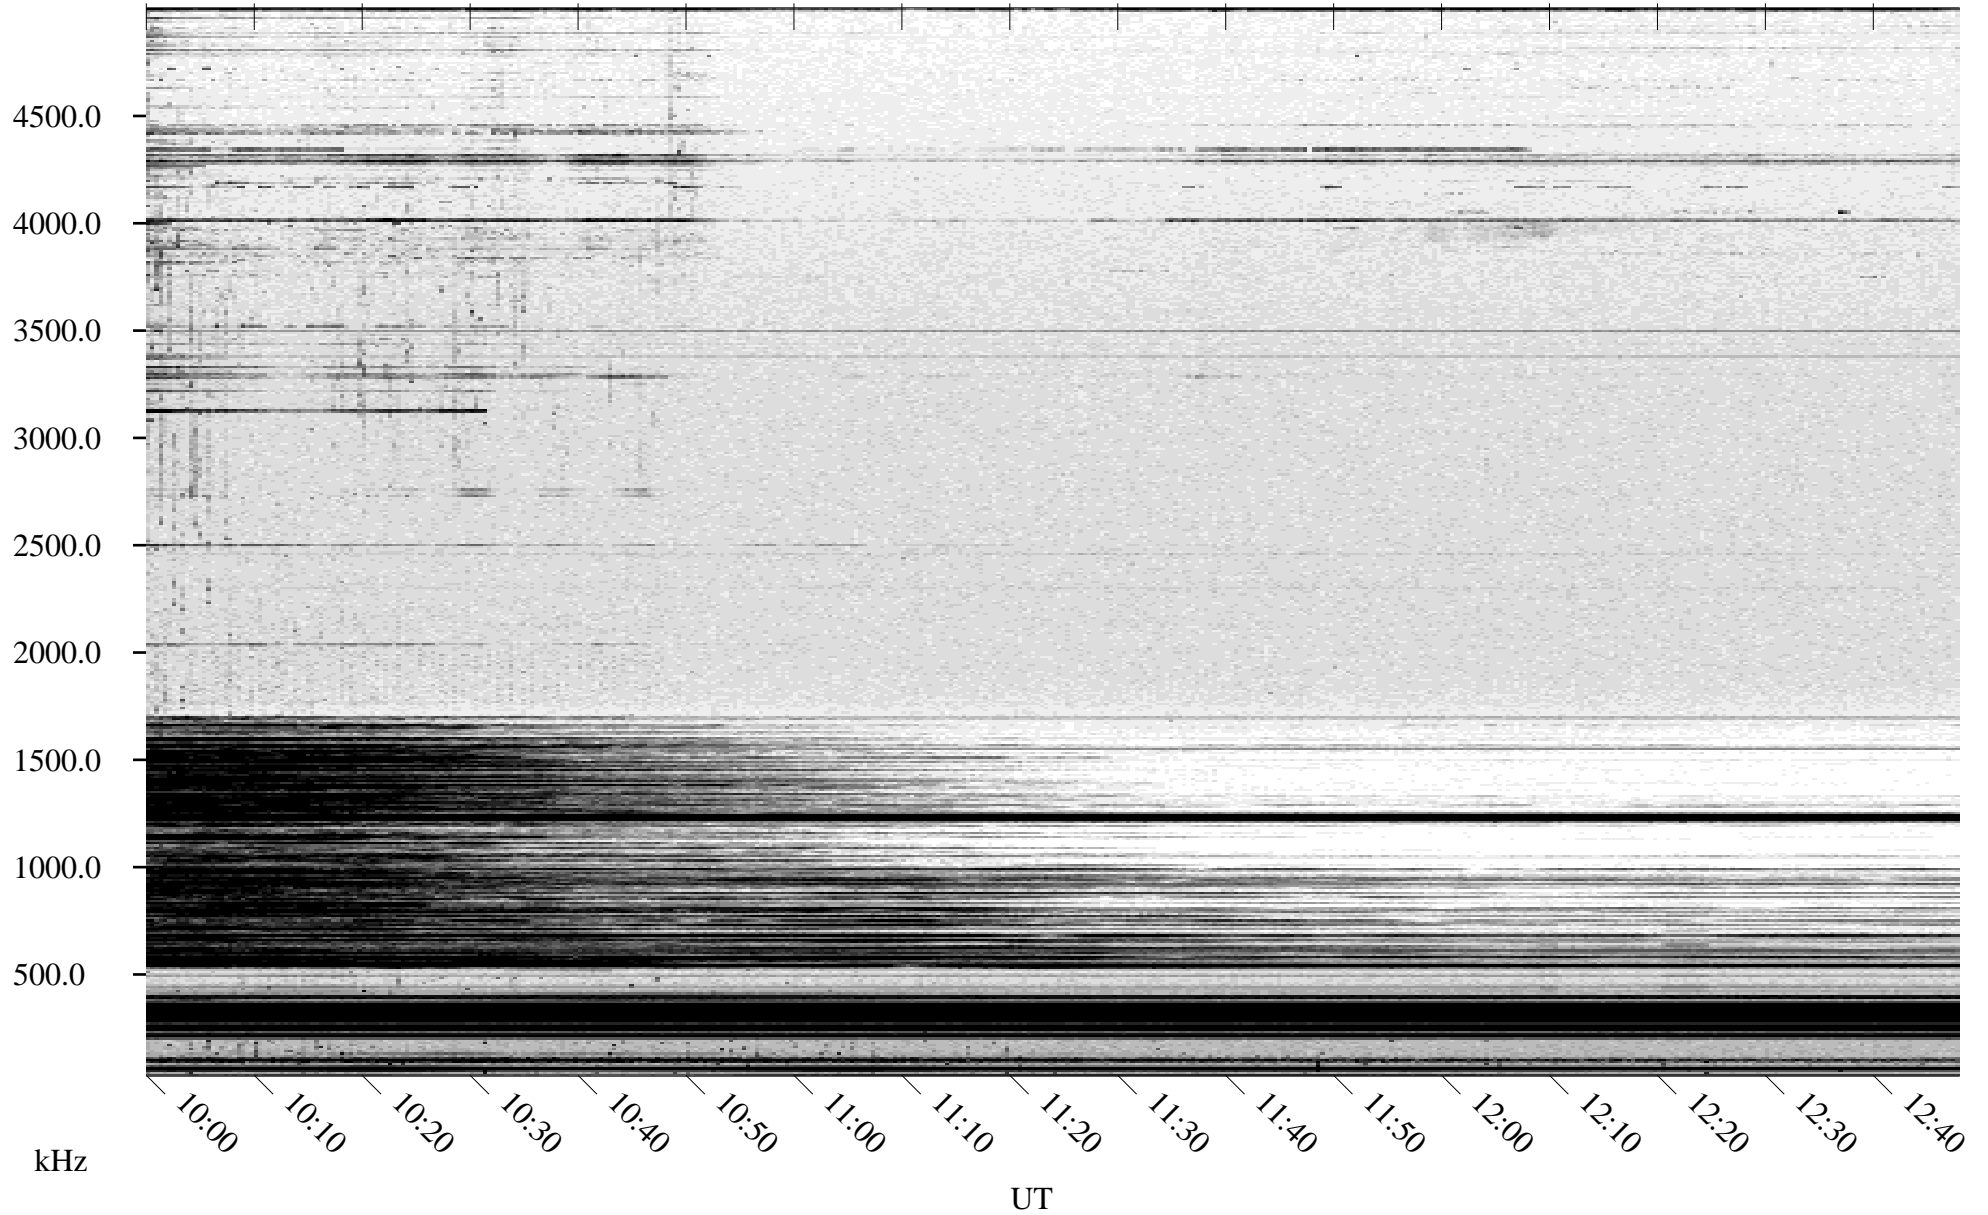

04/18/2004 Churchill, Manitoba

Linear Scale Black = 161 White = 15

ch04109l.r00m max_12

Page 1

04/18/2004 Churchill, Manitoba

Linear Scale Black = 161 White = 15

ch04109l.r00m max_12

Page 2

04/19/2004 Churchill, Manitoba

Linear Scale Black = 161 White = 15

ch04109l.r00m max_12

Page 3

04/19/2004 Churchill, Manitoba

Linear Scale Black = 161 White = 15

ch04109l.r00m max_12

Page 4

04/19/2004 Churchill, Manitoba

Linear Scale Black = 161 White = 15

ch04109l.r00m max_12

Page 5

04/19/2004 Churchill, Manitoba

Linear Scale Black = 161 White = 15

ch04109l.r00m max_12

Page 6

04/19/2004 Churchill, Manitoba

Linear Scale Black = 161 White = 15

ch04109l.r00m max_12

Page 7

04/19/2004 Churchill, Manitoba

Linear Scale Black = 161 White = 15

ch04109l.r00m max_12