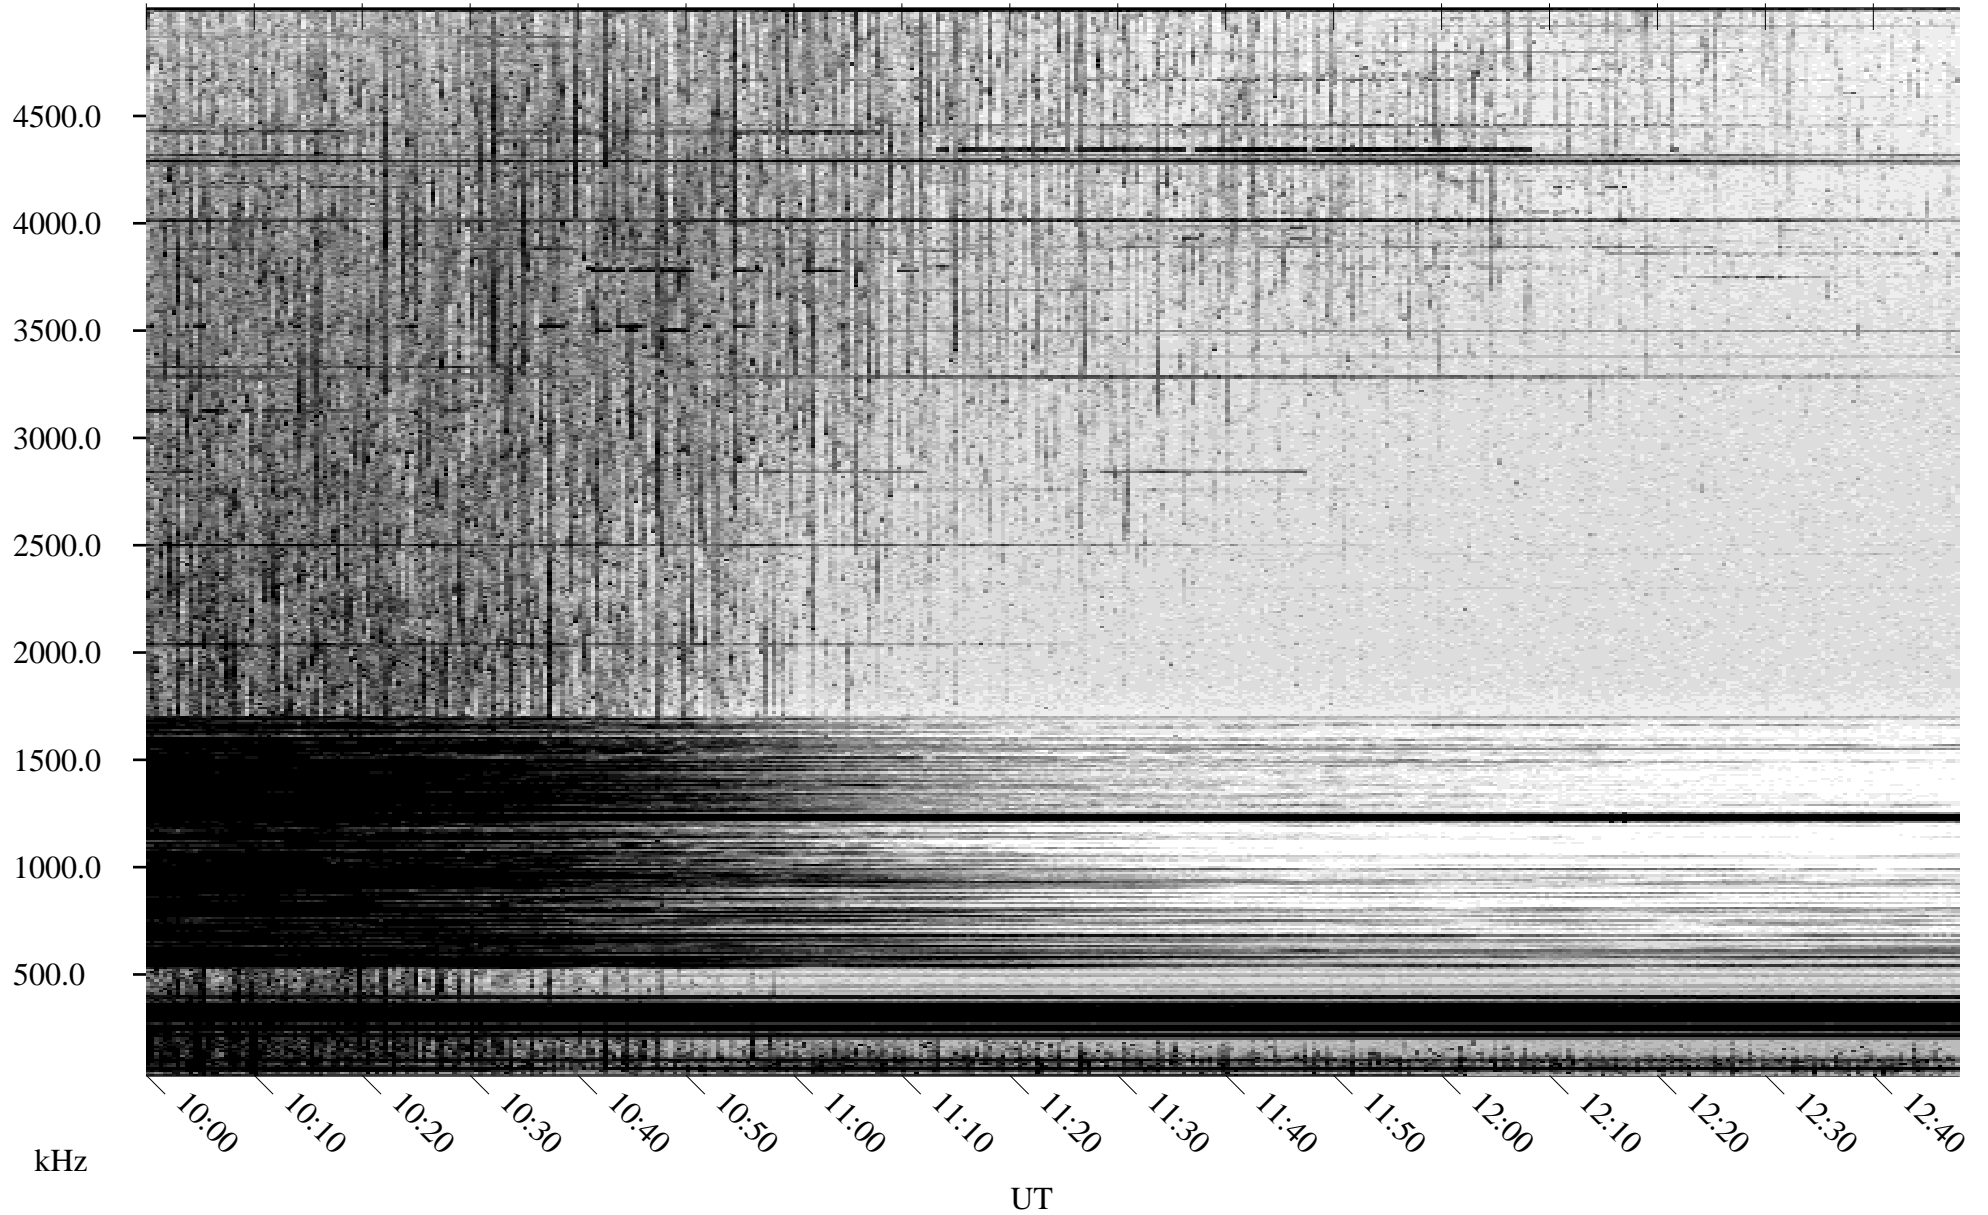

# 04/20/2004 Churchill, Manitoba

Linear Scale    Black = 161    White = 15

ch04110l.r01m max\_12

Page 4

# 04/20/2004 Churchill, Manitoba

Linear Scale    Black = 161    White = 15

ch04110l.r01m max\_12

Page 5

# 04/20/2004 Churchill, Manitoba

Linear Scale    Black = 161    White = 15

ch04110l.r01m max\_12

Page 6

# 04/20/2004 Churchill, Manitoba

Linear Scale    Black = 161    White = 15

ch04110l.r01m max\_12

Page 7