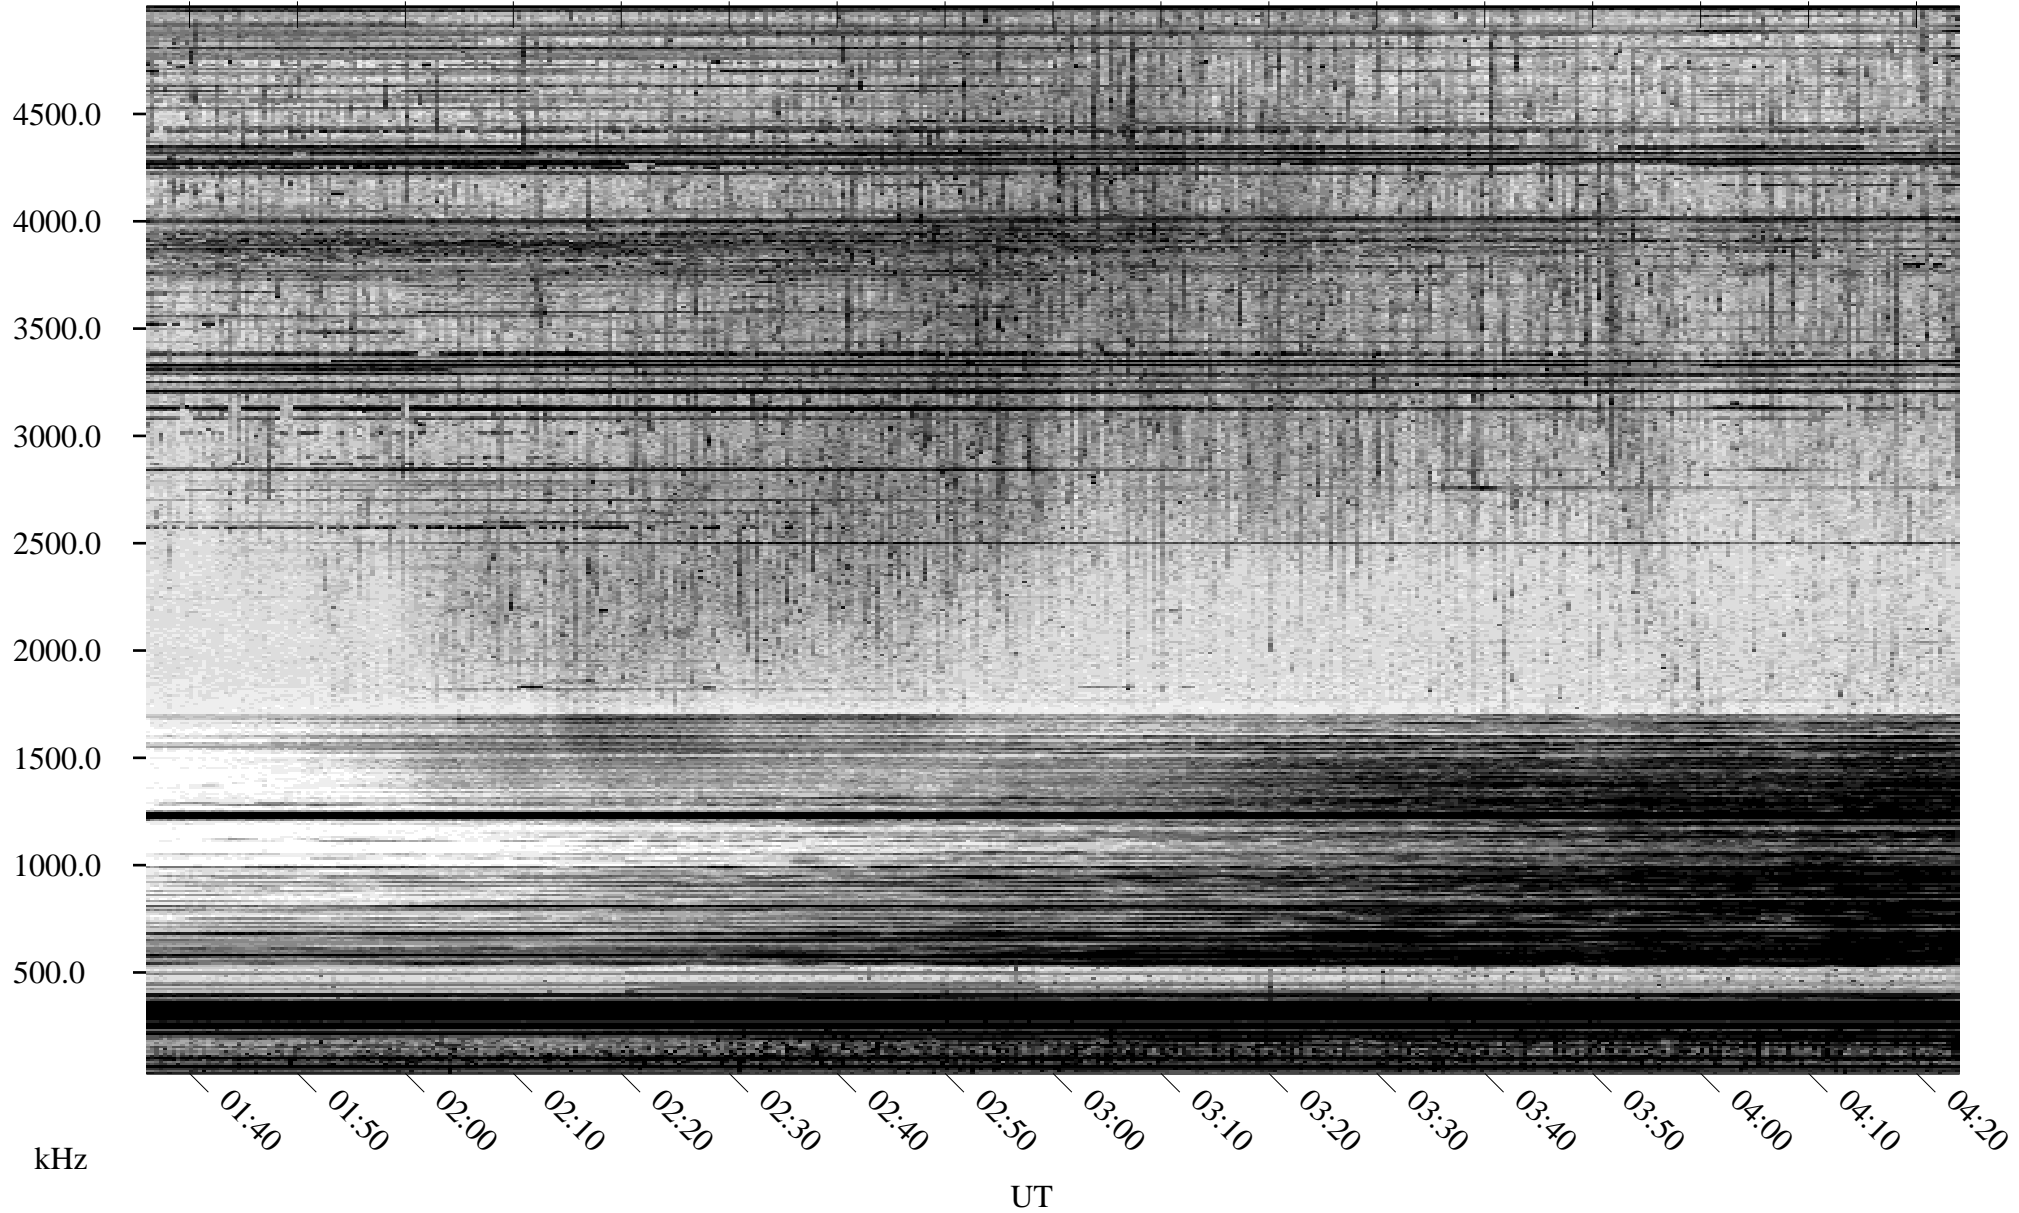

# 04/19/2004 Churchill, Manitoba

Linear Scale    Black = 161    White = 15

ch04110l.r01m max\_12

Page 1

# 04/19/2004 Churchill, Manitoba

Linear Scale    Black = 161    White = 15

ch04110l.r01m max\_12

Page 2

# 04/20/2004 Churchill, Manitoba

Linear Scale    Black = 161    White = 15

ch04110l.r01m max\_12

Page 3

# 04/20/2004 Churchill, Manitoba

Linear Scale    Black = 161    White = 15

ch04110l.r01m max\_12

Page 4