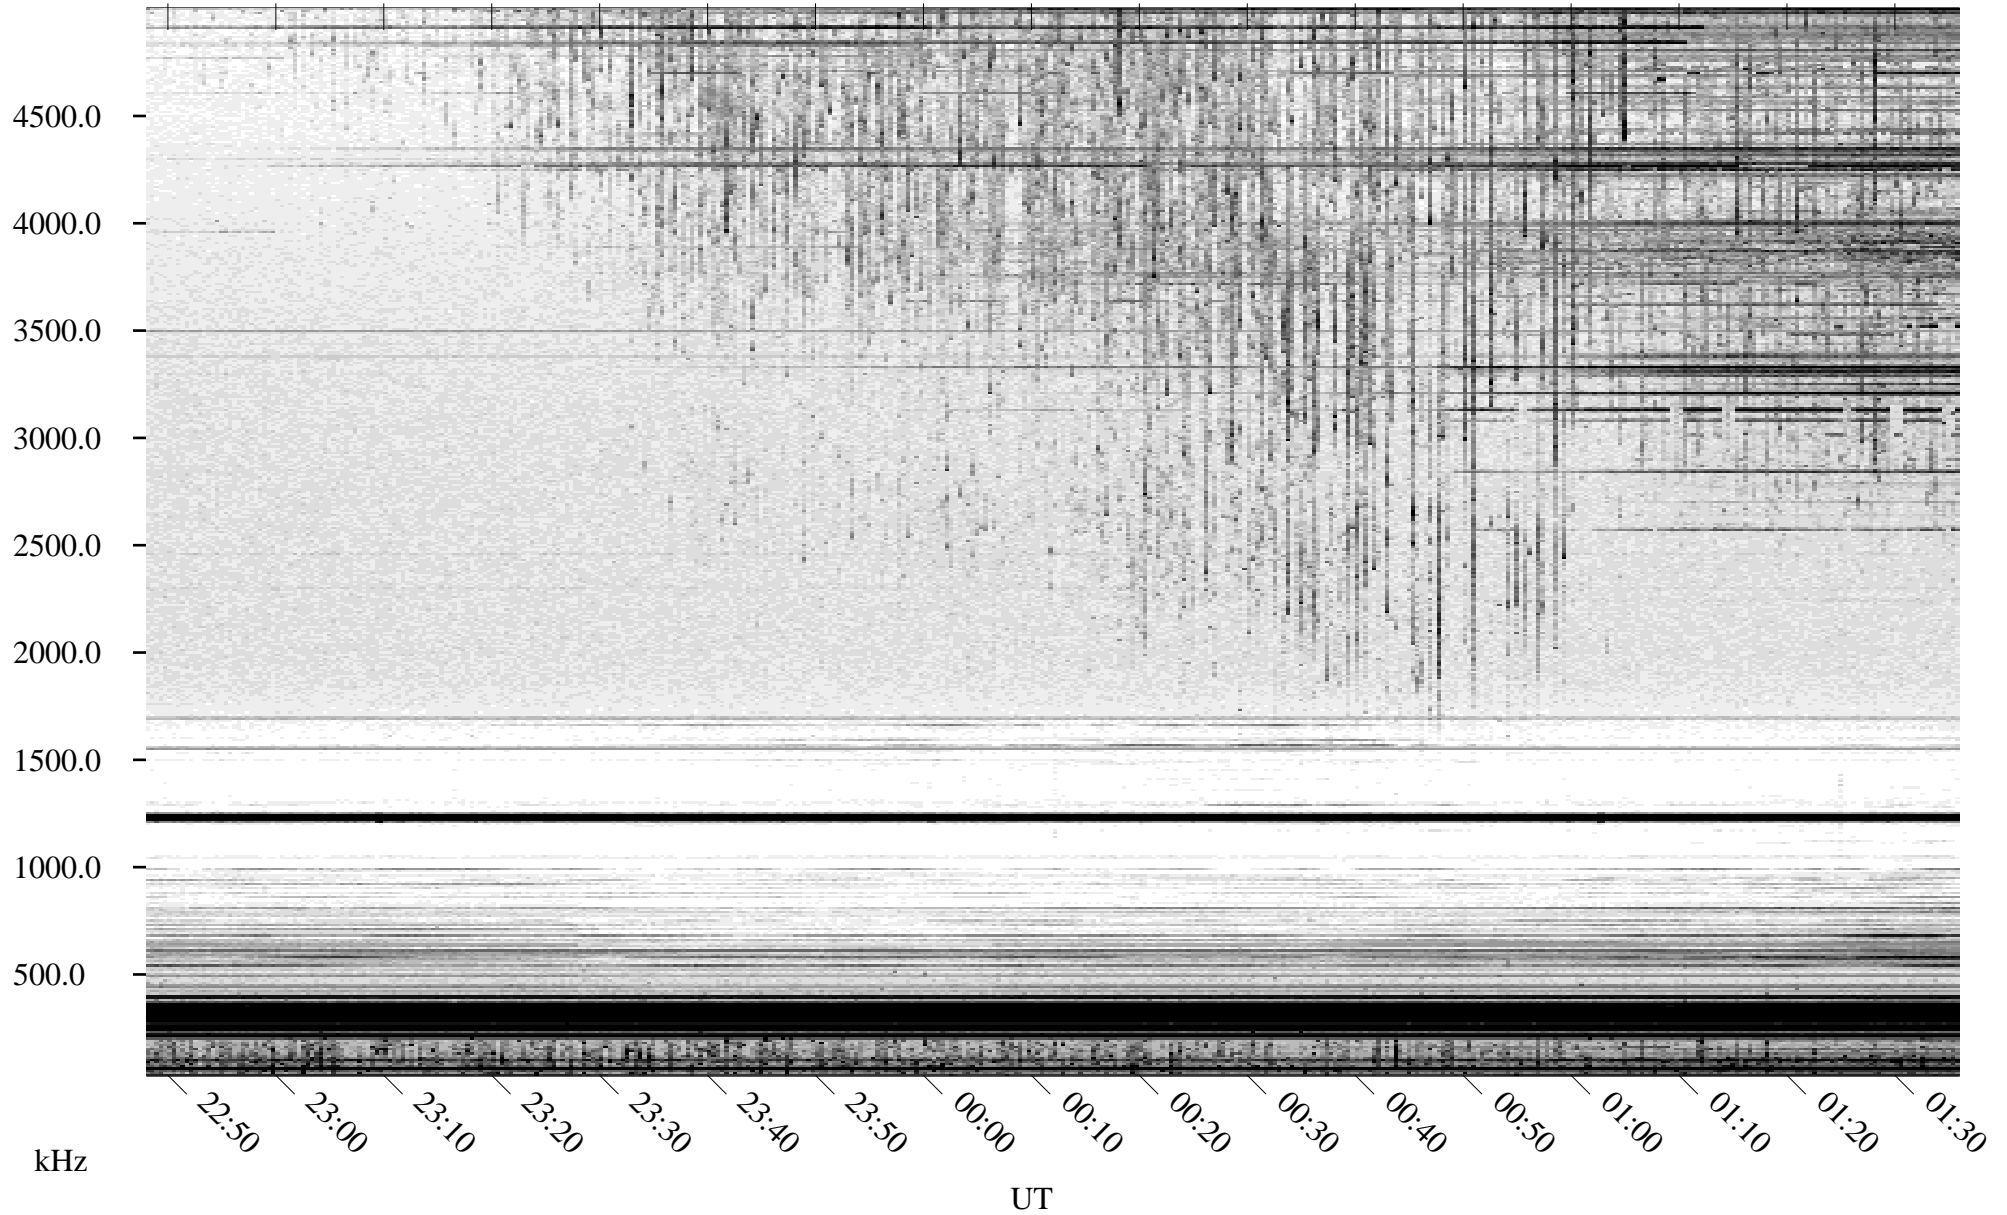

# 04/19/2004 Churchill, Manitoba

Linear Scale    Black = 161    White = 15

ch04110l.r01m max\_12

Page 1

# 04/19/2004 Churchill, Manitoba

Linear Scale    Black = 161    White = 15

ch04110l.r01m max\_12

Page 2

# 04/20/2004 Churchill, Manitoba

Linear Scale    Black = 161    White = 15

ch04110l.r01m max\_12

Page 3

# 04/20/2004 Churchill, Manitoba

Linear Scale    Black = 161    White = 15

ch04110l.r01m max\_12

Page 4