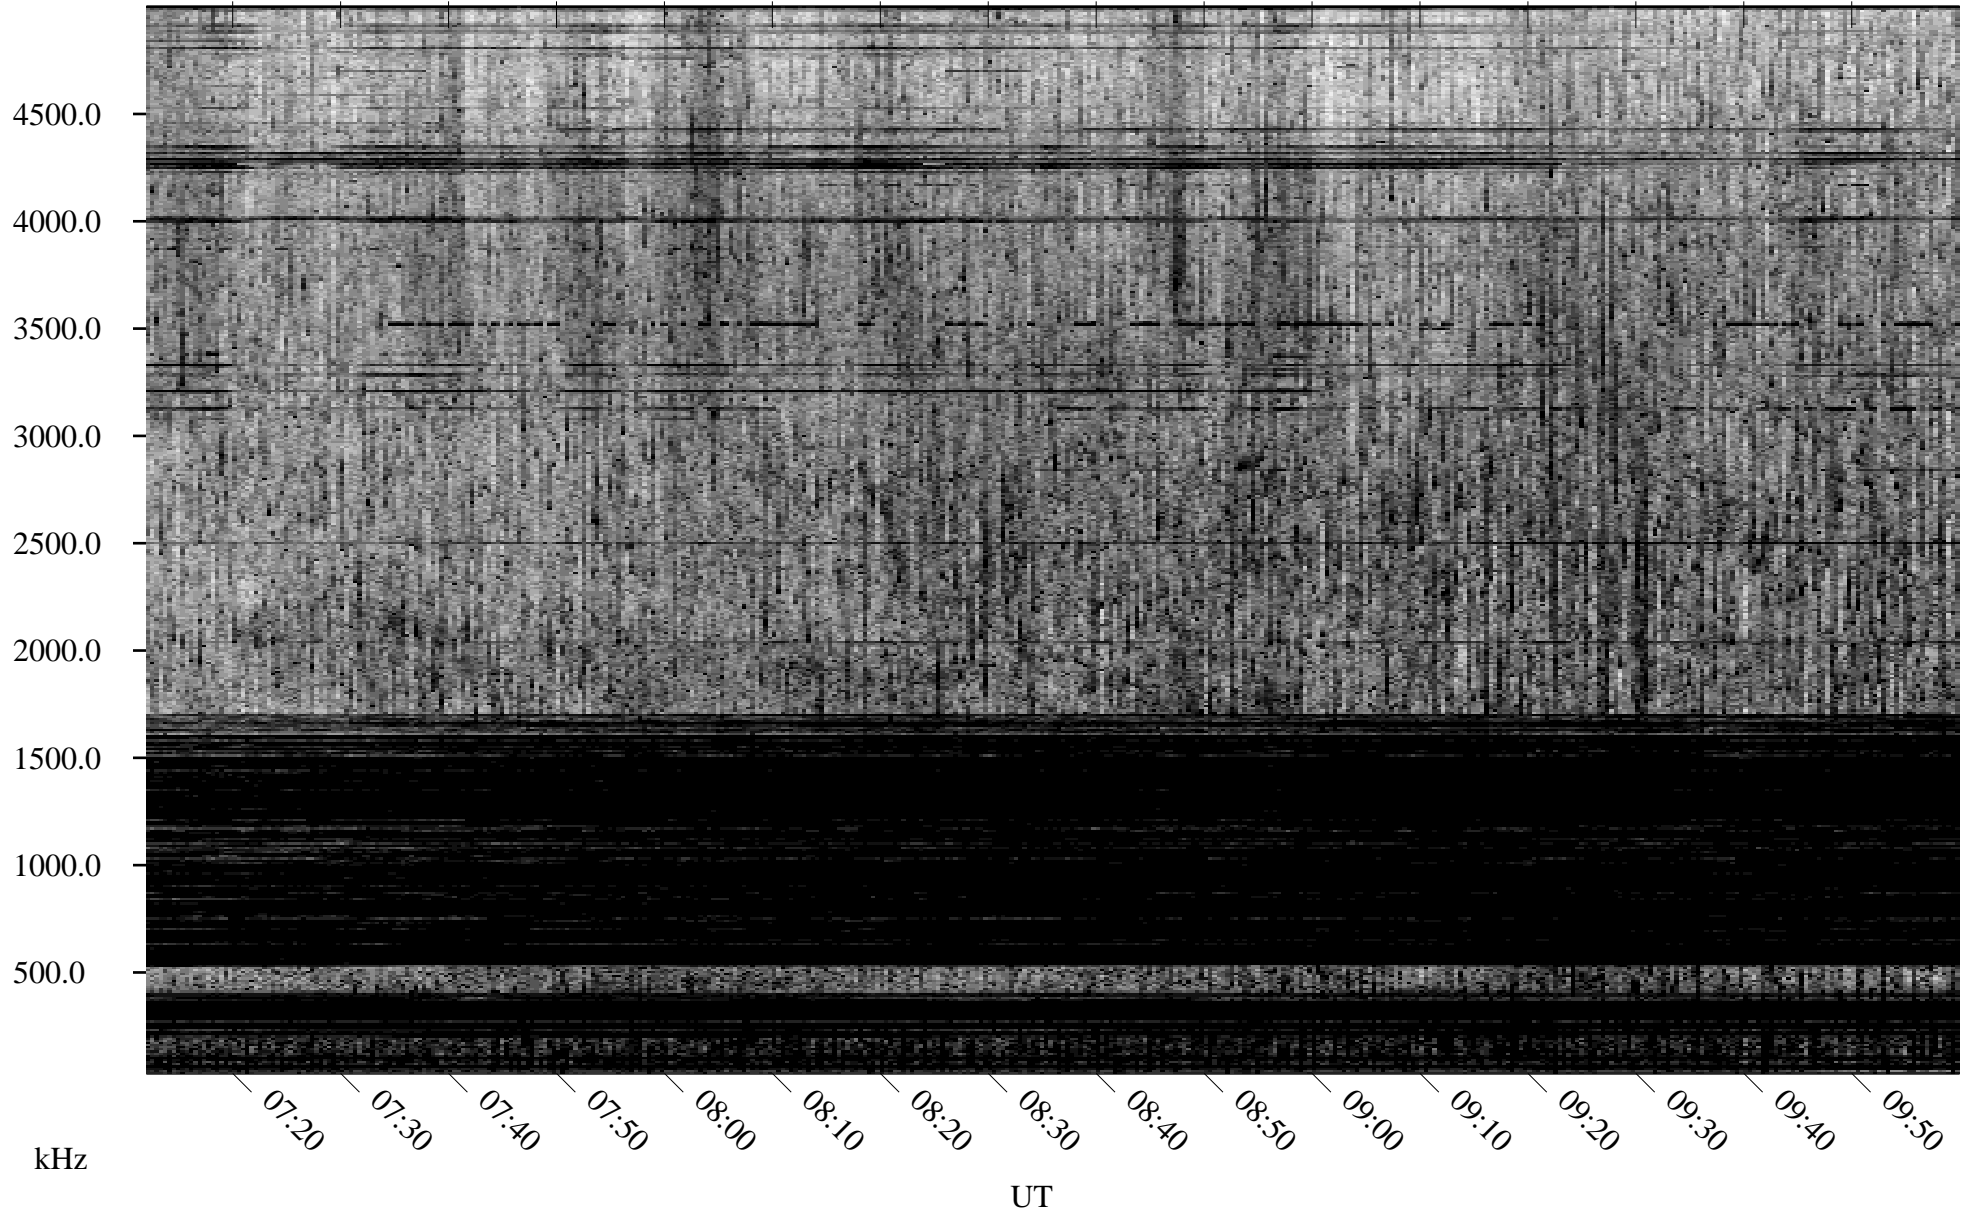

# 04/19/2004 Churchill, Manitoba

Linear Scale    Black = 161    White = 15

ch04110l.r01m max\_12

Page 1

# 04/20/2004 Churchill, Manitoba

Linear Scale    Black = 161    White = 15

ch04110l.r01m max\_12

Page 3

# 04/20/2004 Churchill, Manitoba

Linear Scale    Black = 161    White = 15

ch04110l.r01m max\_12

Page 4

# 04/20/2004 Churchill, Manitoba

Linear Scale    Black = 161    White = 15

ch04110l.r01m max\_12

Page 5