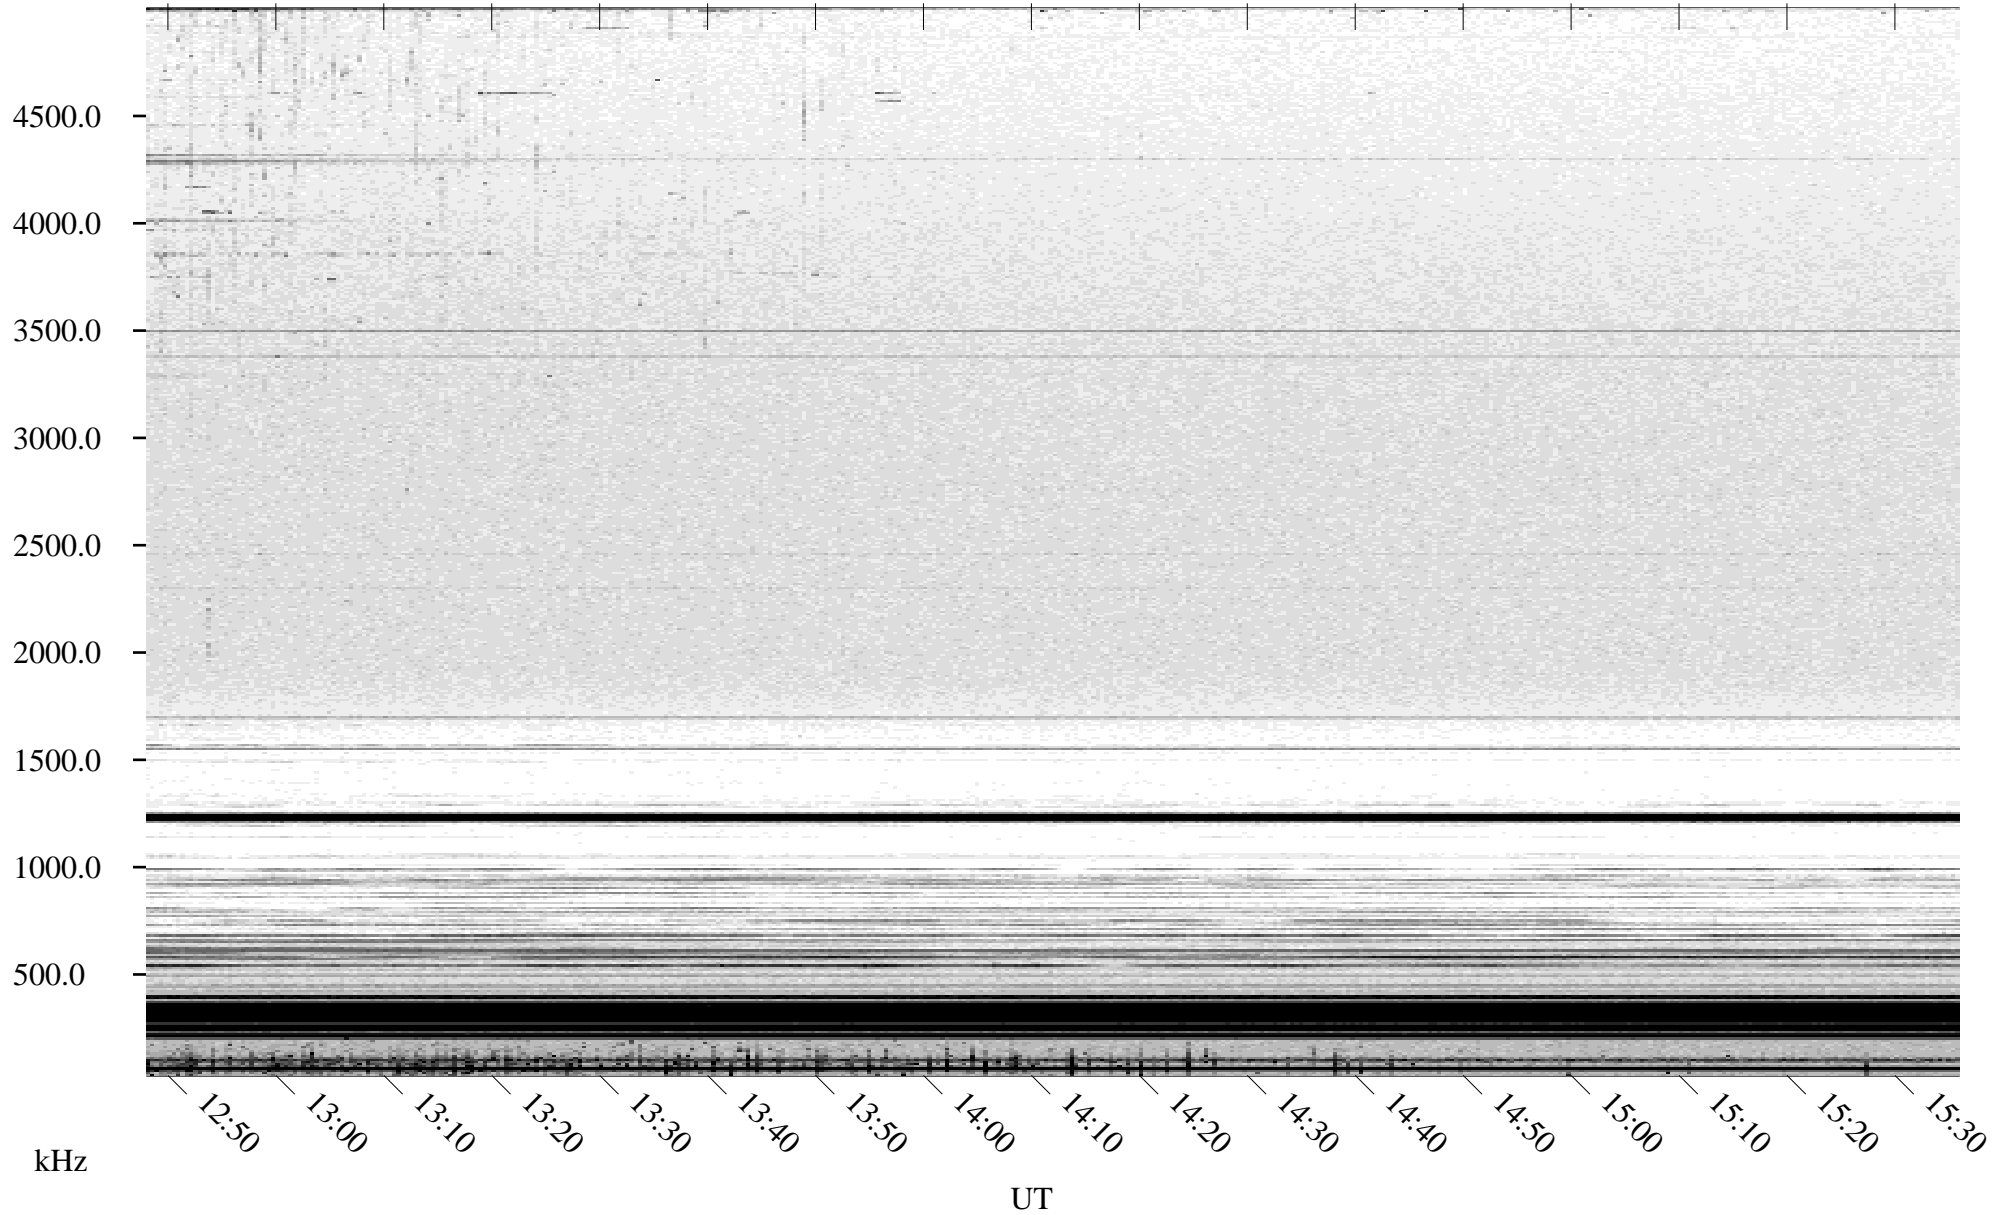

# 04/20/2004 Churchill, Manitoba

Linear Scale    Black = 161    White = 15

ch04110l.r01m max\_12

Page 5

# 04/20/2004 Churchill, Manitoba

Linear Scale    Black = 161    White = 15

ch04110l.r01m max\_12

Page 6

# 04/20/2004 Churchill, Manitoba

Linear Scale    Black = 161    White = 15

ch04110l.r01m max\_12

Page 7

# 04/20/2004 Churchill, Manitoba

Linear Scale    Black = 161    White = 15

ch04110l.r01m max\_12