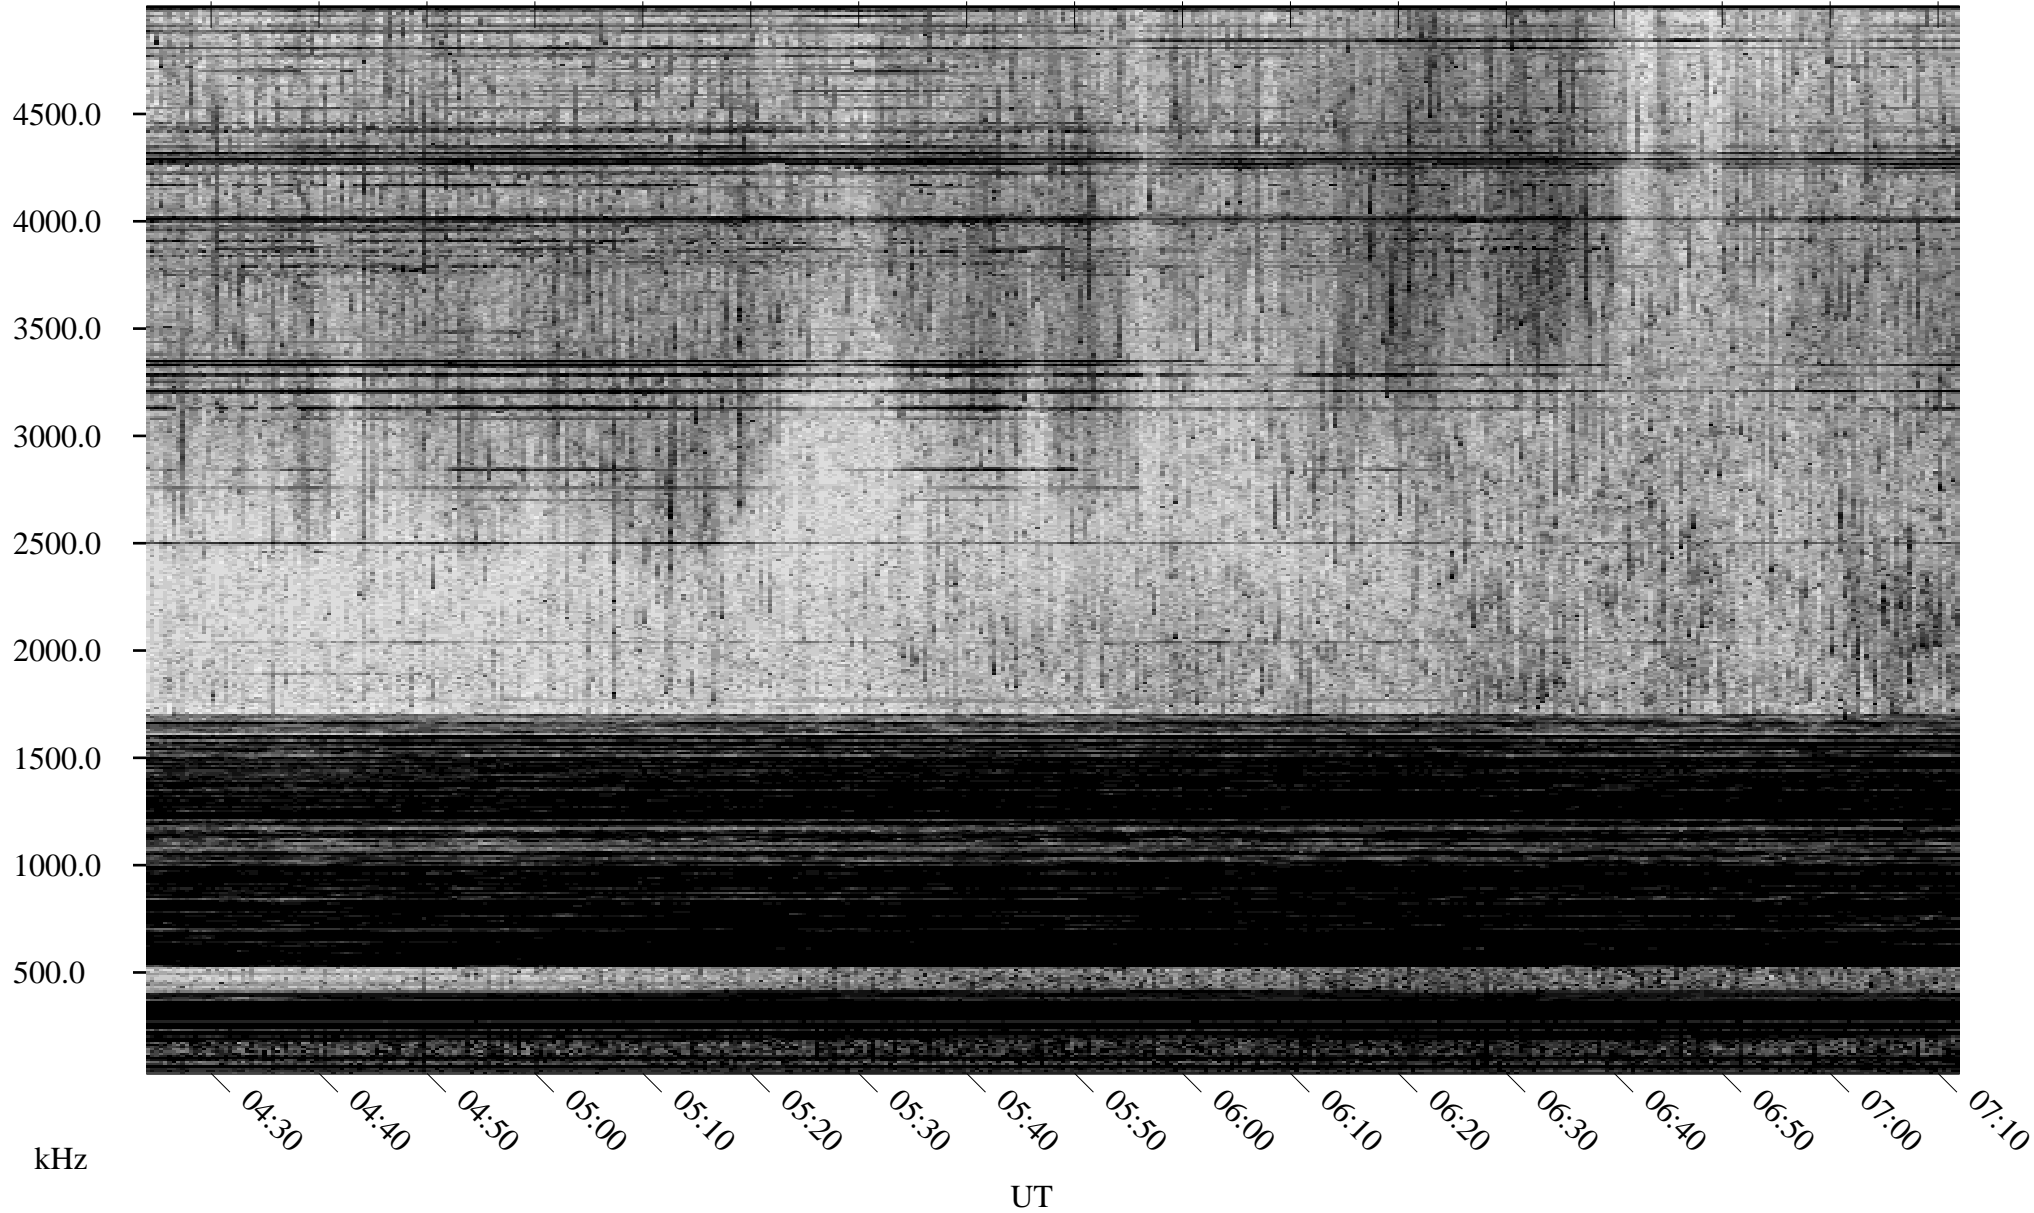

# 04/19/2004 Churchill, Manitoba

Linear Scale    Black = 161    White = 15

ch04110l.r01m max\_12

Page 1

# 04/19/2004 Churchill, Manitoba

Linear Scale    Black = 161    White = 15

ch04110l.r01m max\_12

Page 2

# 04/20/2004 Churchill, Manitoba

Linear Scale    Black = 161    White = 15

ch04110l.r01m max\_12

Page 3

# 04/20/2004 Churchill, Manitoba

Linear Scale    Black = 161    White = 15

ch04110l.r01m max\_12

Page 4