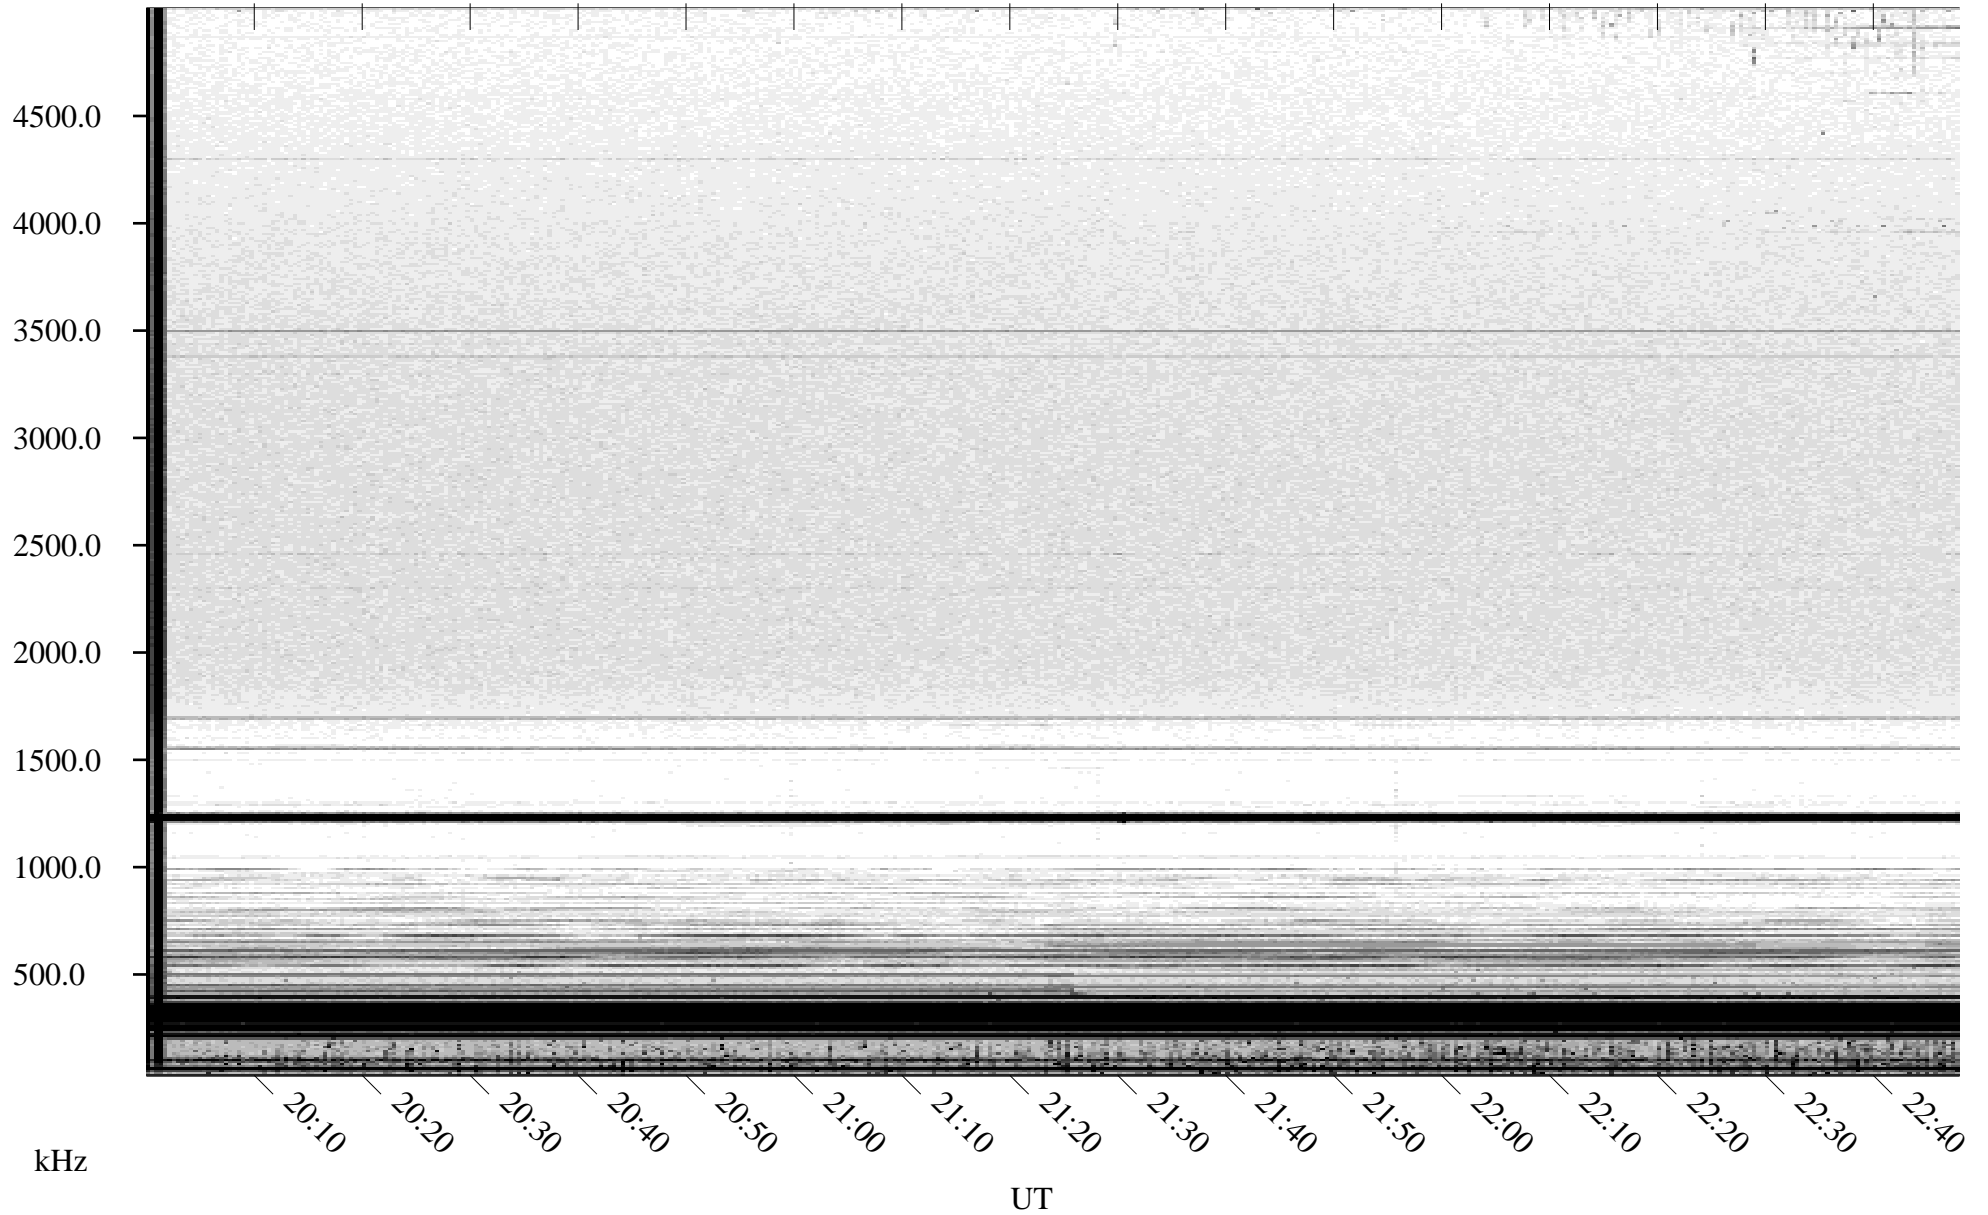

# 04/19/2004 Churchill, Manitoba

Linear Scale    Black = 161    White = 15

ch04110l.r01m max\_12

Page 1

# 04/19/2004 Churchill, Manitoba

Linear Scale    Black = 161    White = 15

ch04110l.r01m max\_12

Page 2

# 04/20/2004 Churchill, Manitoba

Linear Scale    Black = 161    White = 15

ch04110l.r01m max\_12

Page 3

# 04/20/2004 Churchill, Manitoba

Linear Scale    Black = 161    White = 15

ch04110l.r01m max\_12

Page 4