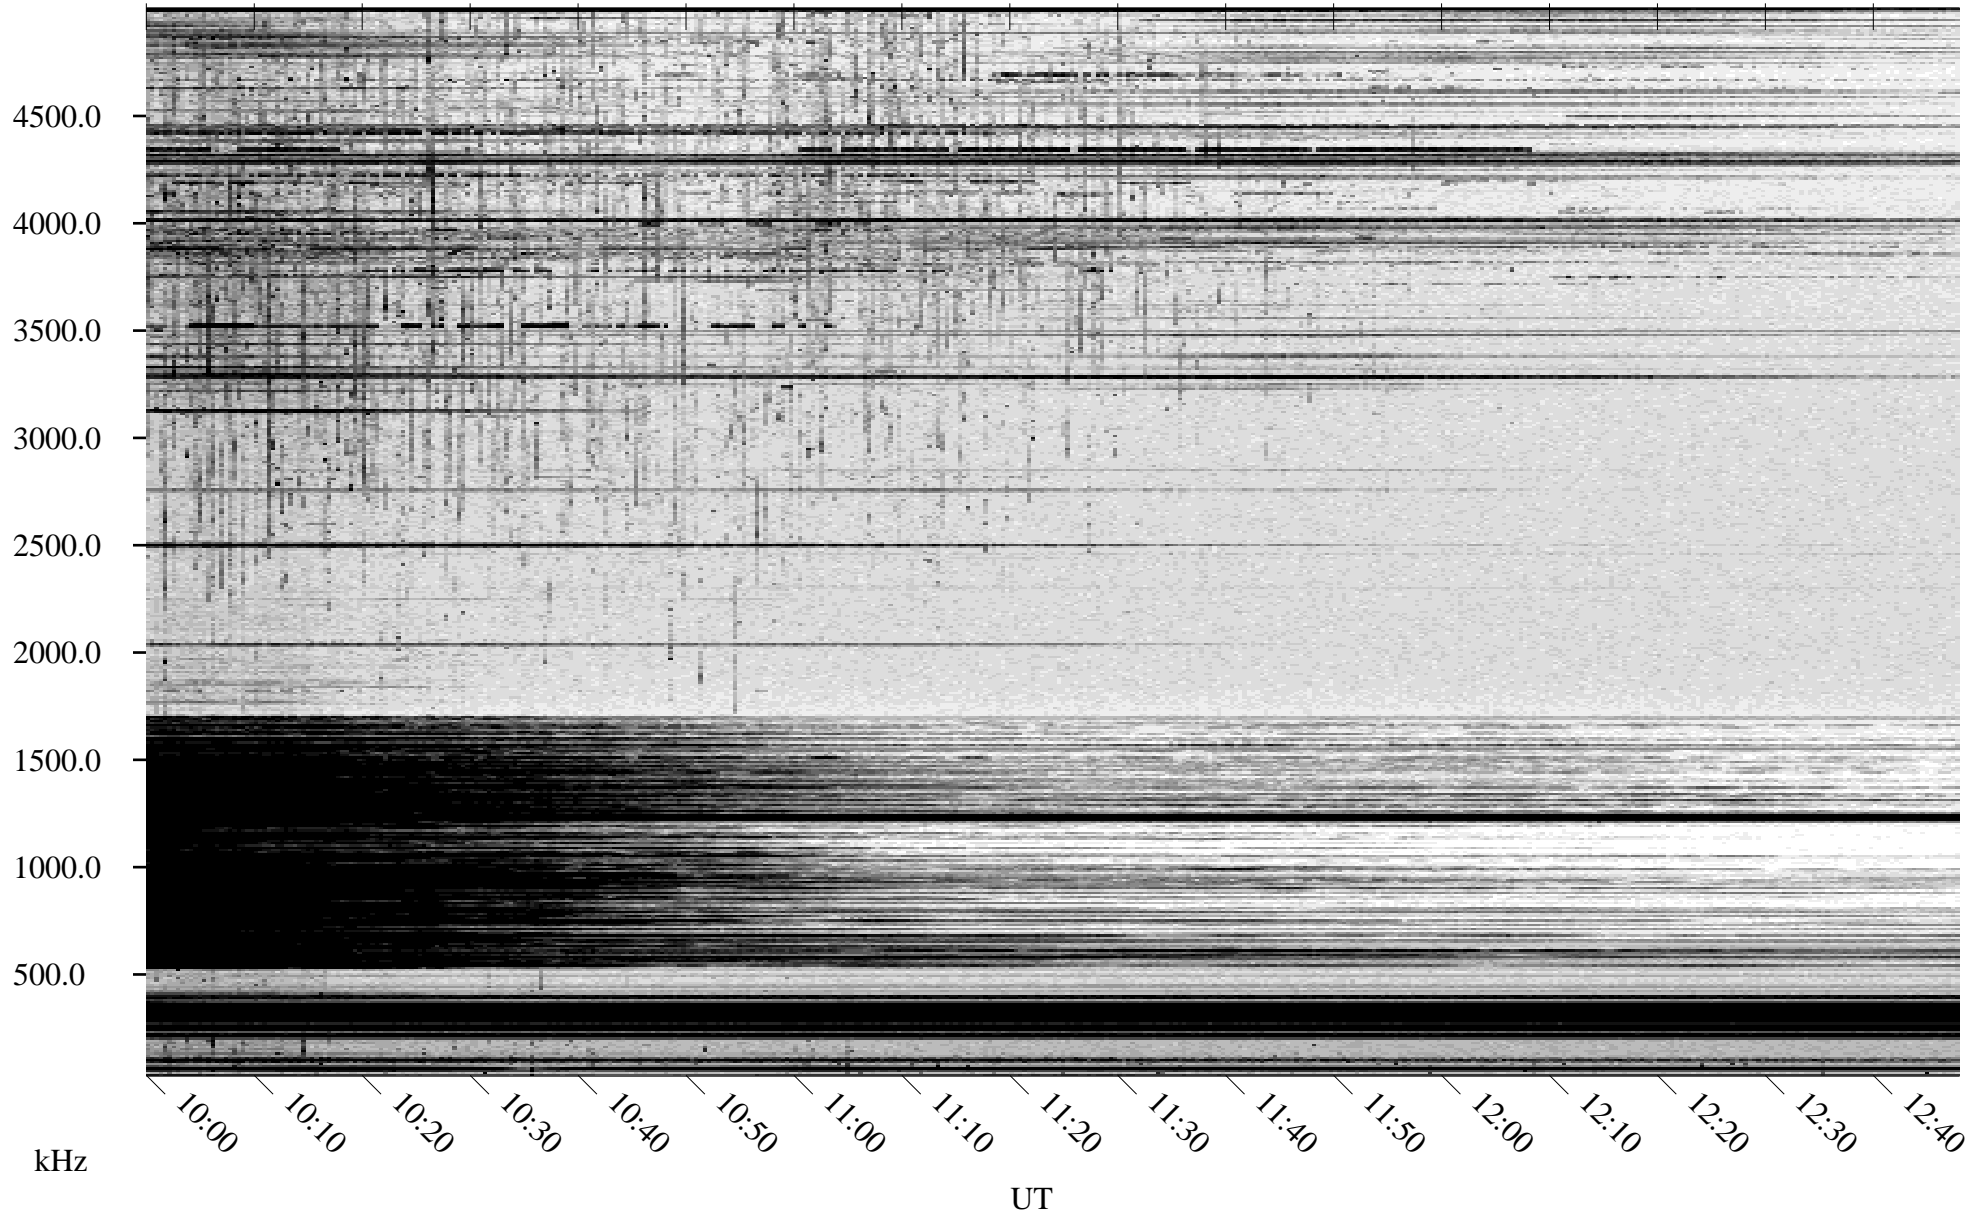

# 04/21/2004 Churchill, Manitoba

Linear Scale    Black = 161    White = 15

ch041111l.r00m max\_12

Page 4

# 04/21/2004 Churchill, Manitoba

Linear Scale    Black = 161    White = 15

ch041111l.r00m max\_12

Page 5

# 04/21/2004 Churchill, Manitoba

Linear Scale    Black = 161    White = 15

ch041111l.r00m max\_12

Page 6