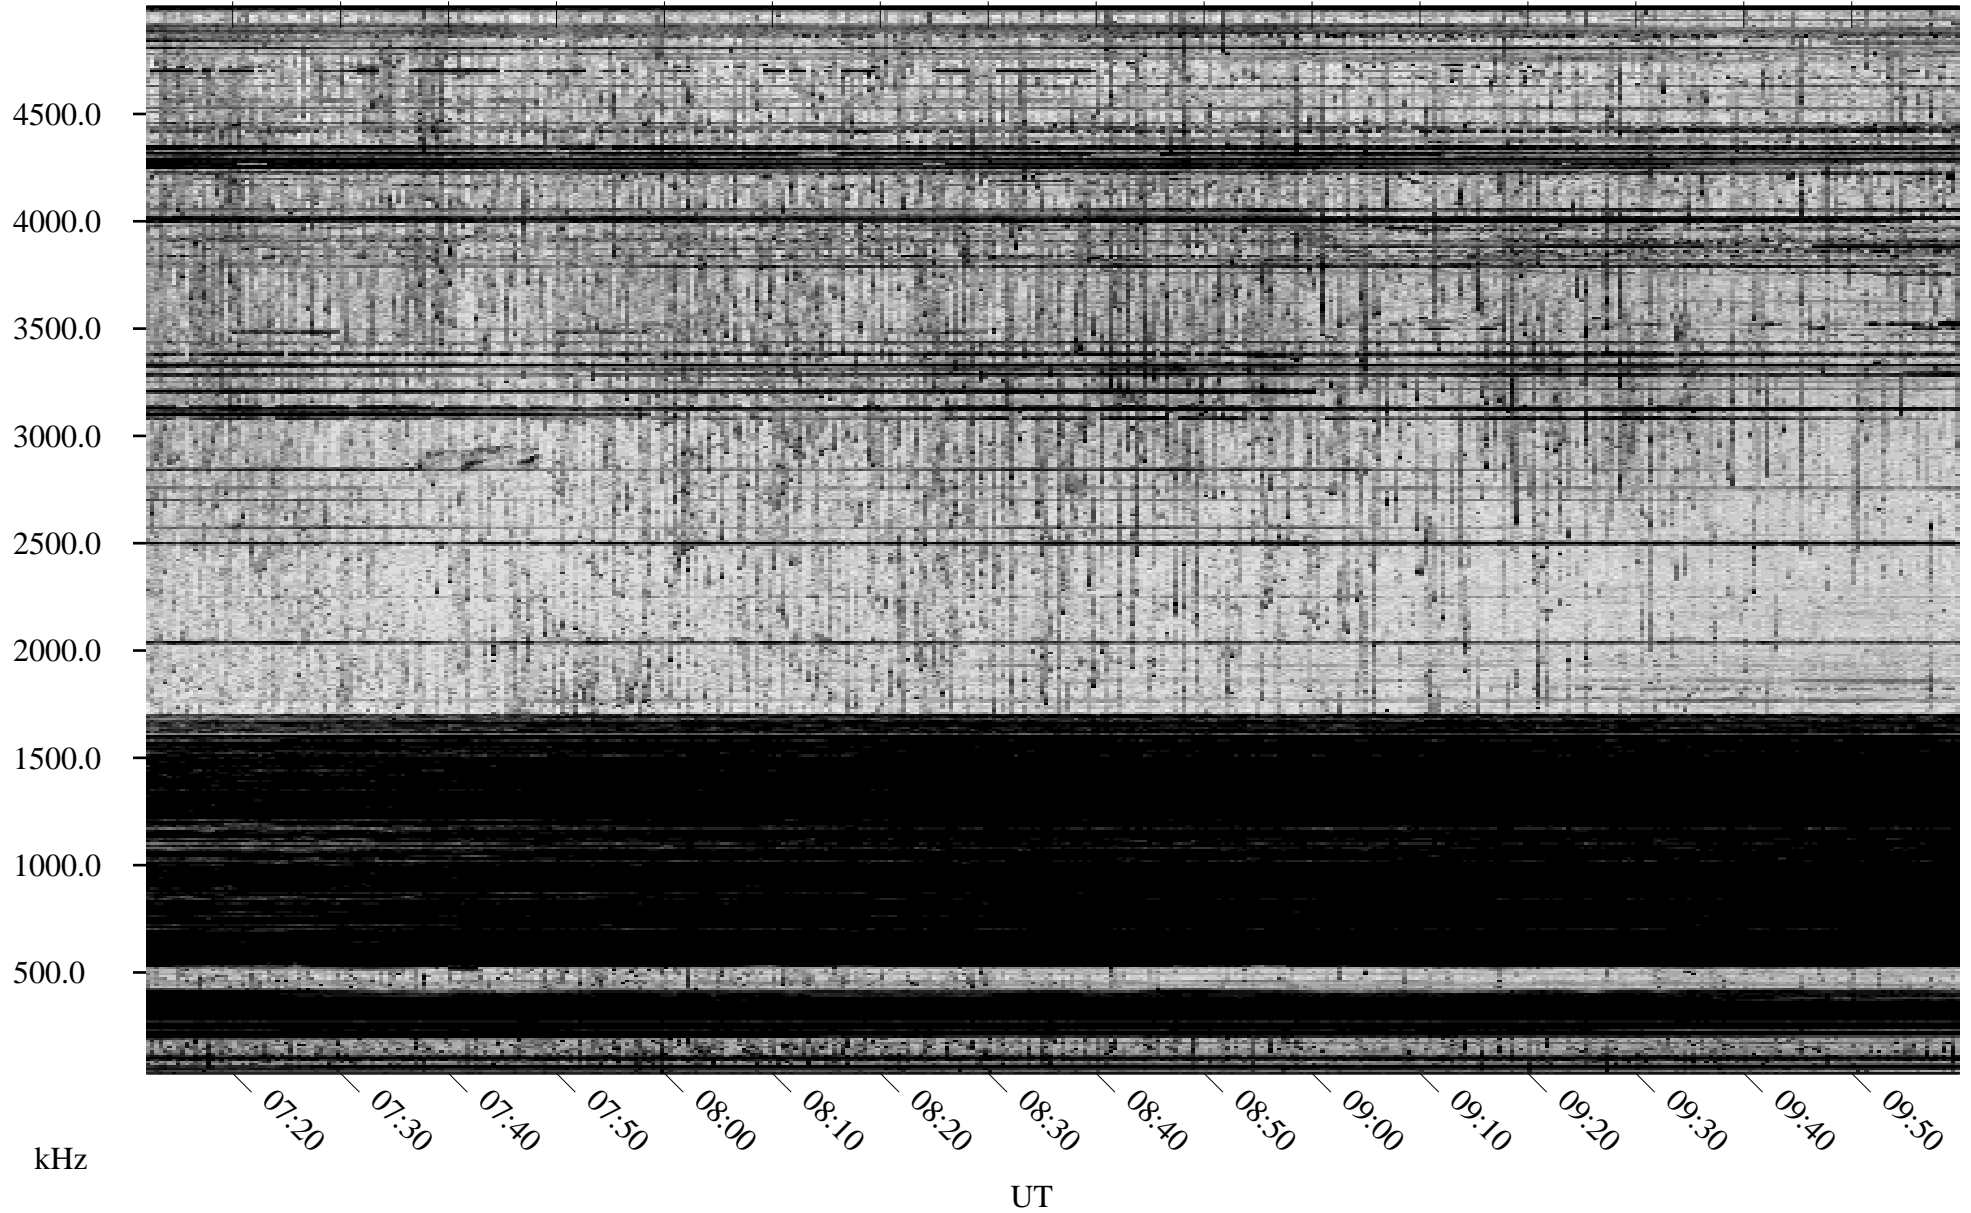

# 04/20/2004 Churchill, Manitoba

Linear Scale    Black = 161    White = 15

ch041111l.r00m max\_12

Page 1

# 04/21/2004 Churchill, Manitoba

Linear Scale    Black = 161    White = 15

ch041111l.r00m max\_12

Page 3

# 04/21/2004 Churchill, Manitoba

Linear Scale    Black = 161    White = 15

ch041111l.r00m max\_12

Page 4

# 04/21/2004 Churchill, Manitoba

Linear Scale    Black = 161    White = 15

ch041111l.r00m max\_12

Page 5