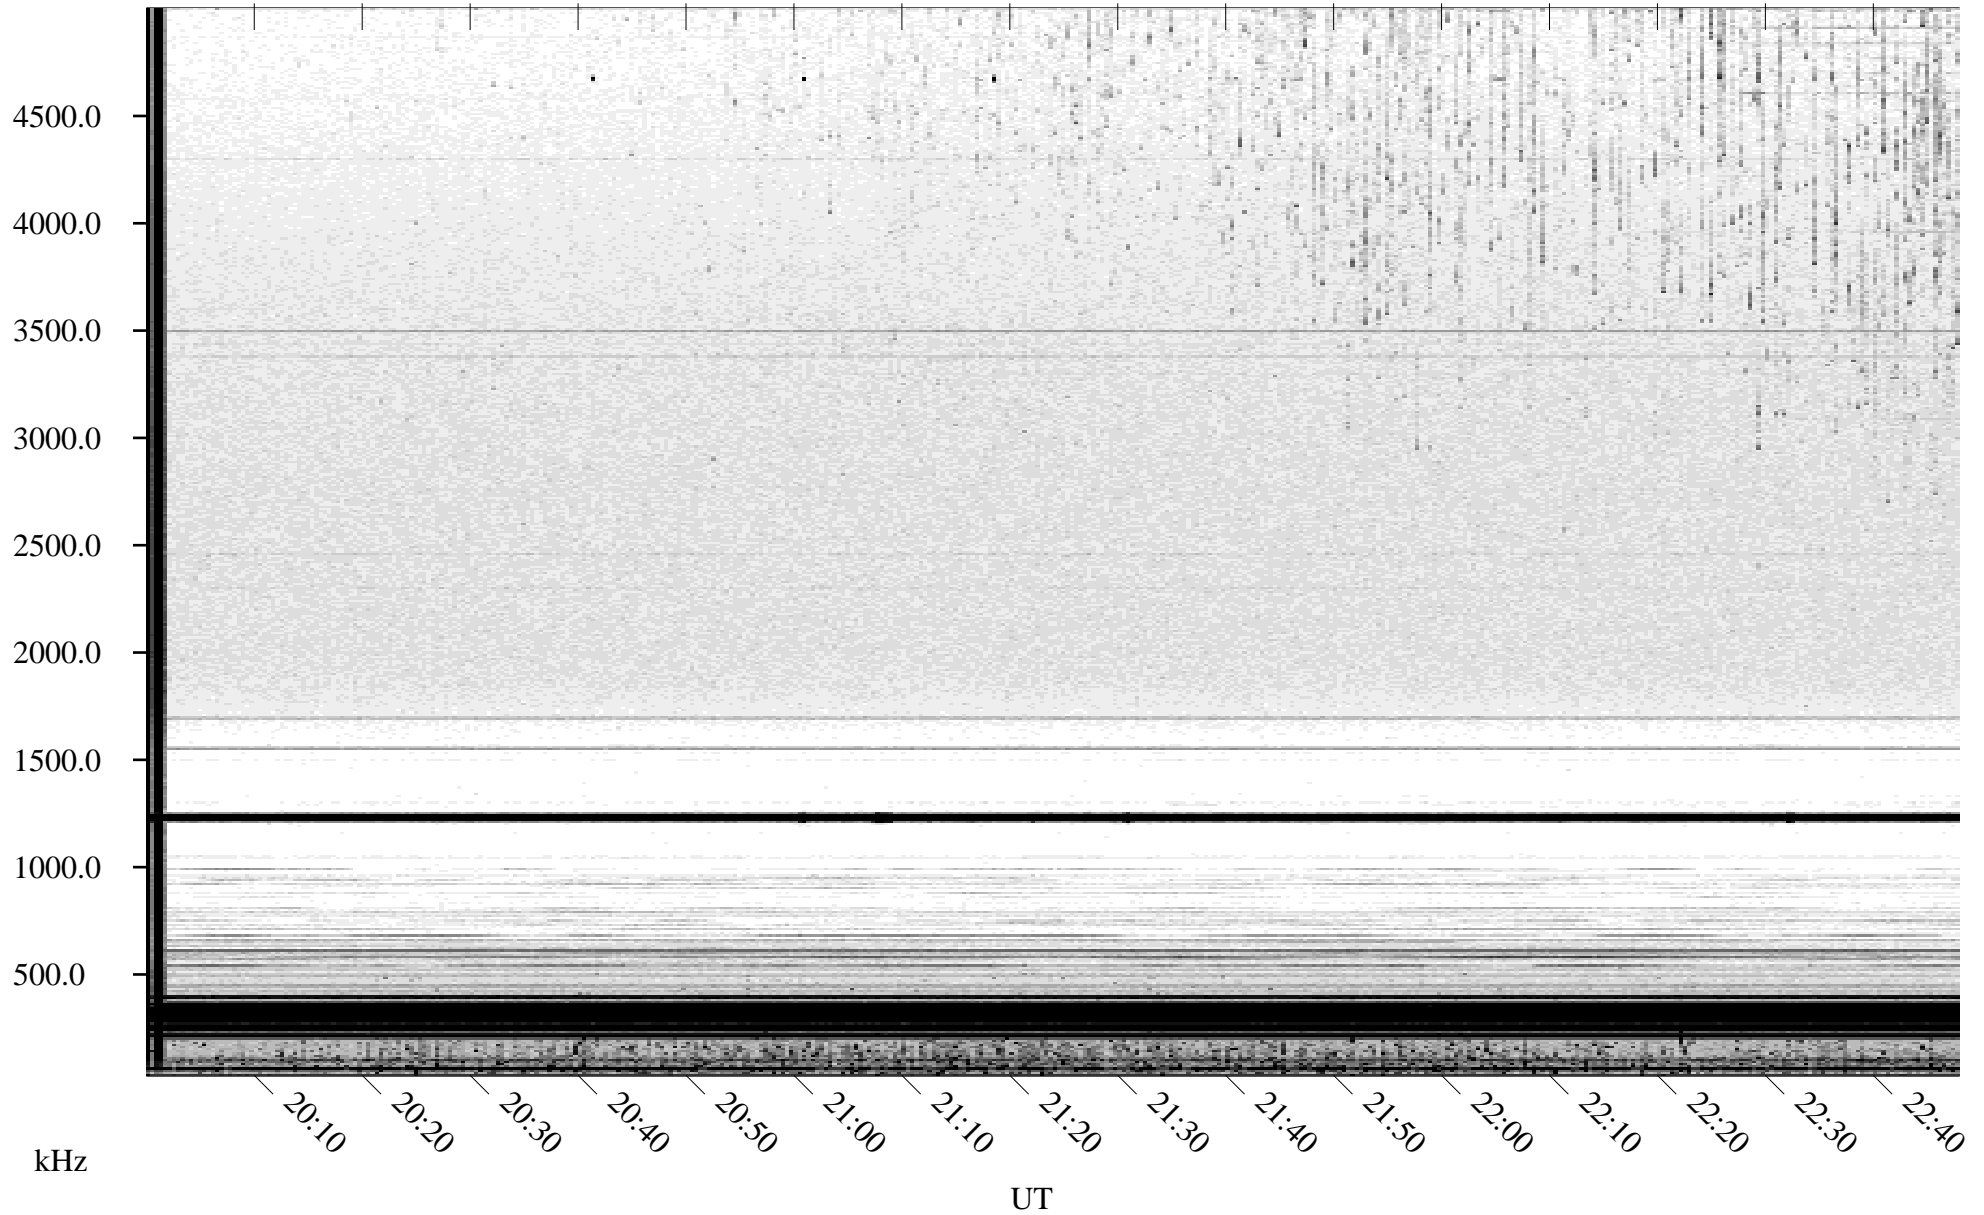

# 04/20/2004 Churchill, Manitoba

Linear Scale    Black = 161    White = 15

ch041111l.r00m max\_12

Page 1

# 04/20/2004 Churchill, Manitoba

Linear Scale    Black = 161    White = 15

ch041111l.r00m max\_12

Page 2

# 04/21/2004 Churchill, Manitoba

Linear Scale    Black = 161    White = 15

ch041111l.r00m max\_12

Page 3

# 04/21/2004 Churchill, Manitoba

Linear Scale    Black = 161    White = 15

ch041111l.r00m max\_12

Page 4