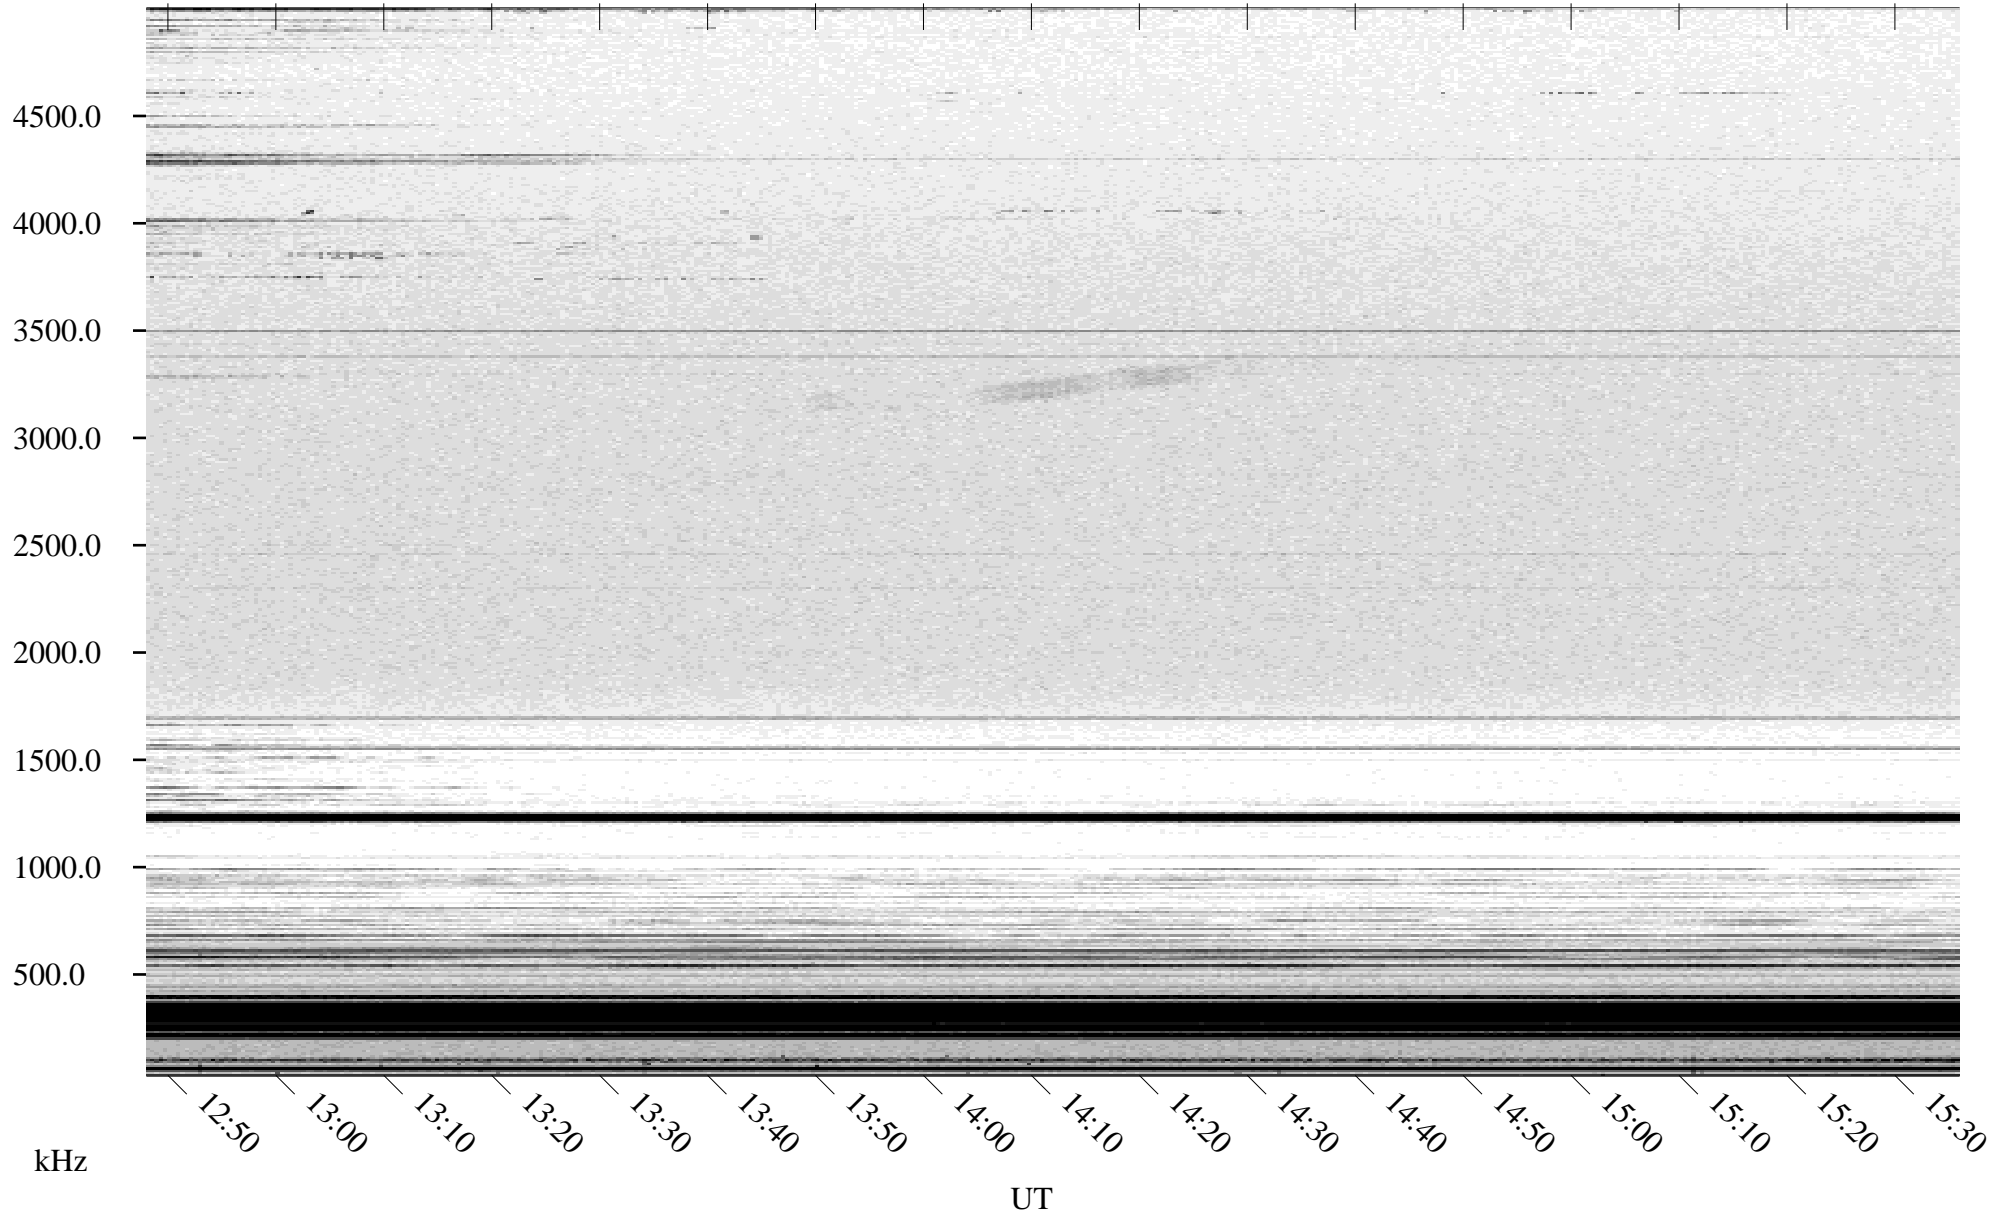

# 04/21/2004 Churchill, Manitoba

Linear Scale    Black = 161    White = 15

ch041111l.r00m max\_12

Page 6

# 04/21/2004 Churchill, Manitoba

Linear Scale    Black = 161    White = 15

ch041111l.r00m max\_12

Page 7

# 04/21/2004 Churchill, Manitoba

Linear Scale    Black = 161    White = 15

ch041111l.r00m max\_12