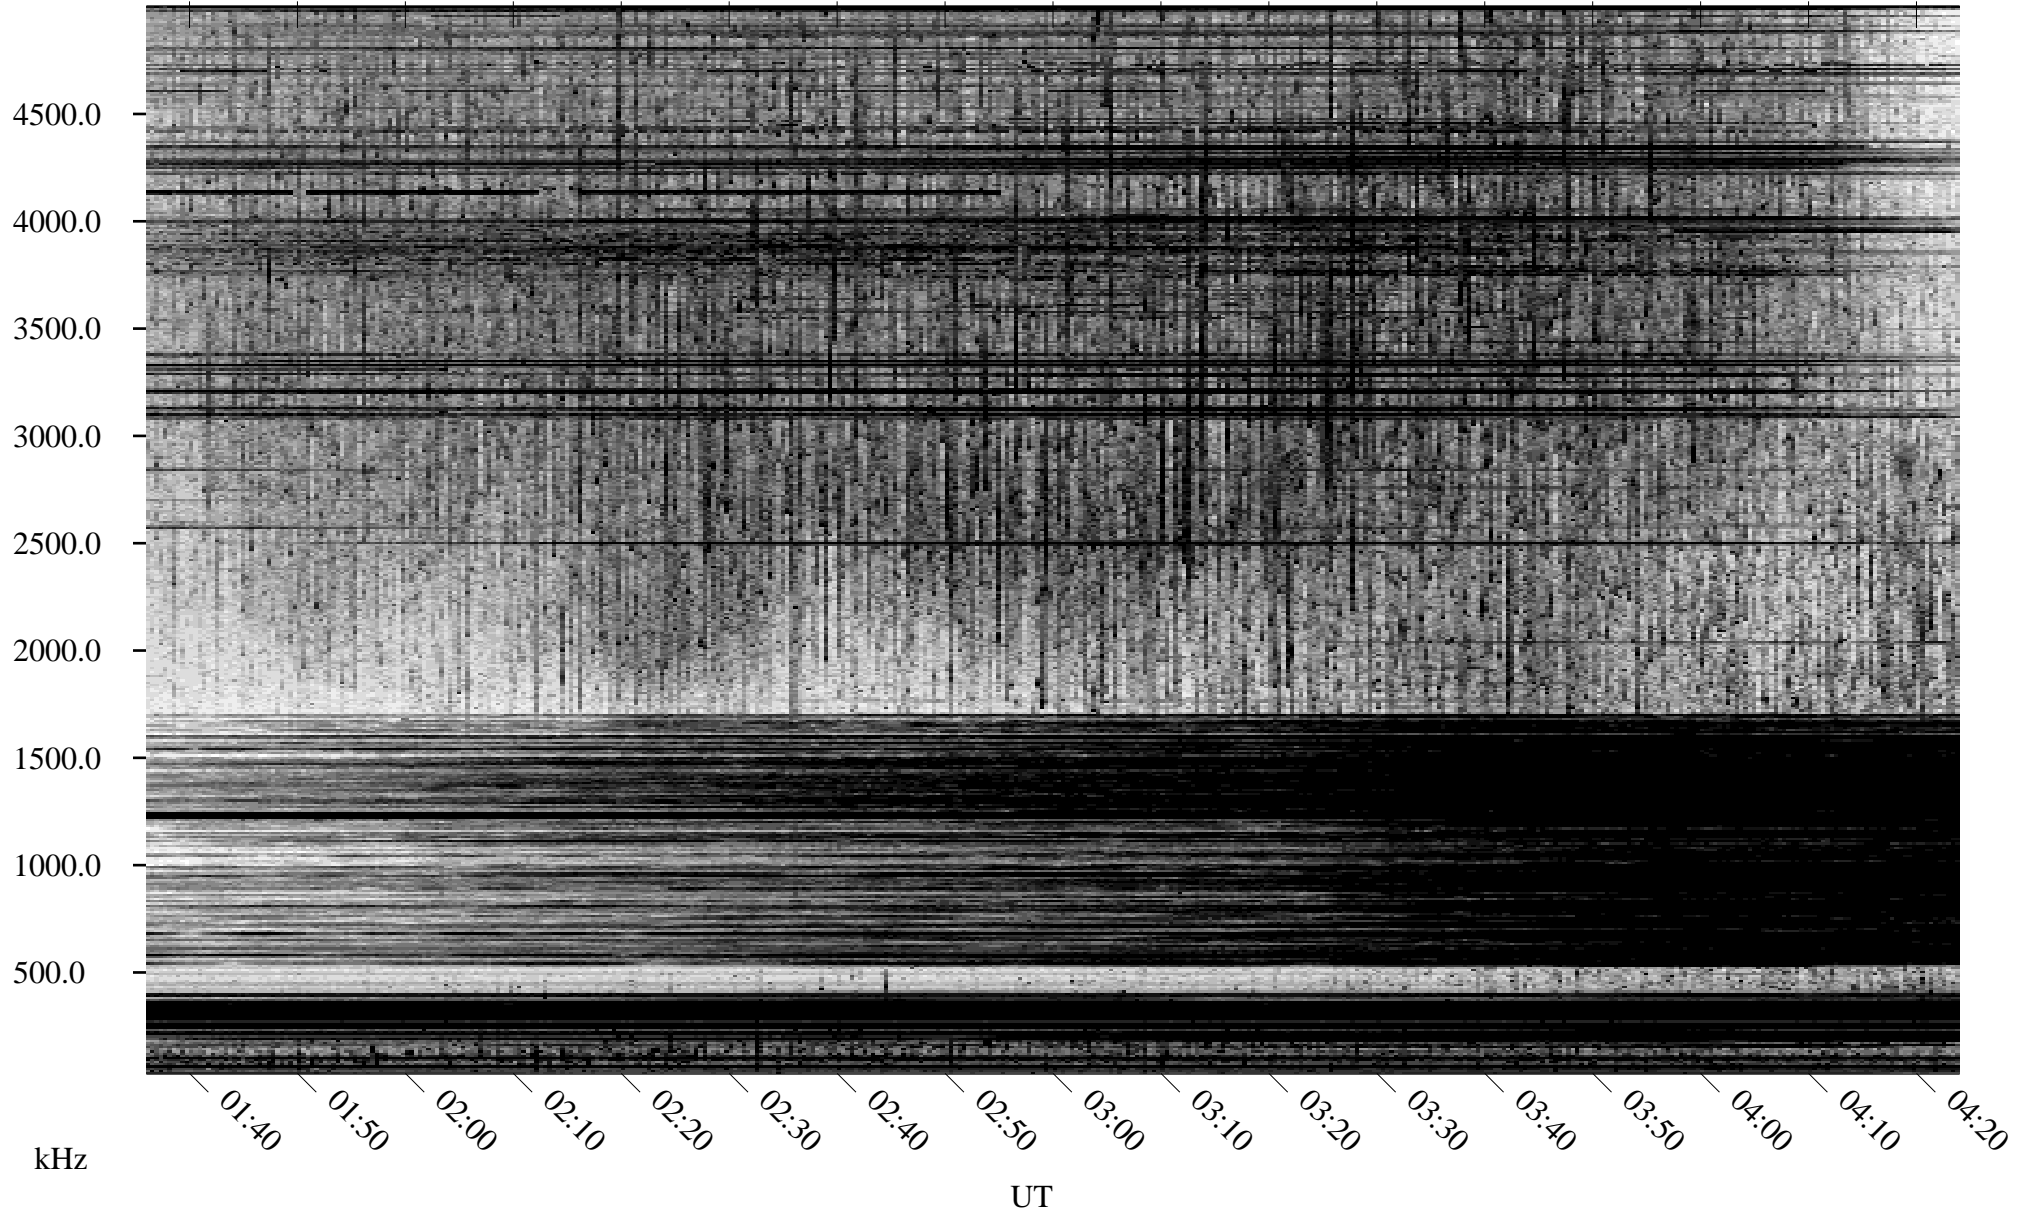

# 04/20/2004 Churchill, Manitoba

Linear Scale    Black = 161    White = 15

ch041111l.r00m max\_12

Page 1

# 04/20/2004 Churchill, Manitoba

Linear Scale    Black = 161    White = 15

ch041111l.r00m max\_12

Page 2

# 04/21/2004 Churchill, Manitoba

Linear Scale    Black = 161    White = 15

ch041111l.r00m max\_12

Page 3

# 04/21/2004 Churchill, Manitoba

Linear Scale    Black = 161    White = 15

ch041111l.r00m max\_12

Page 4