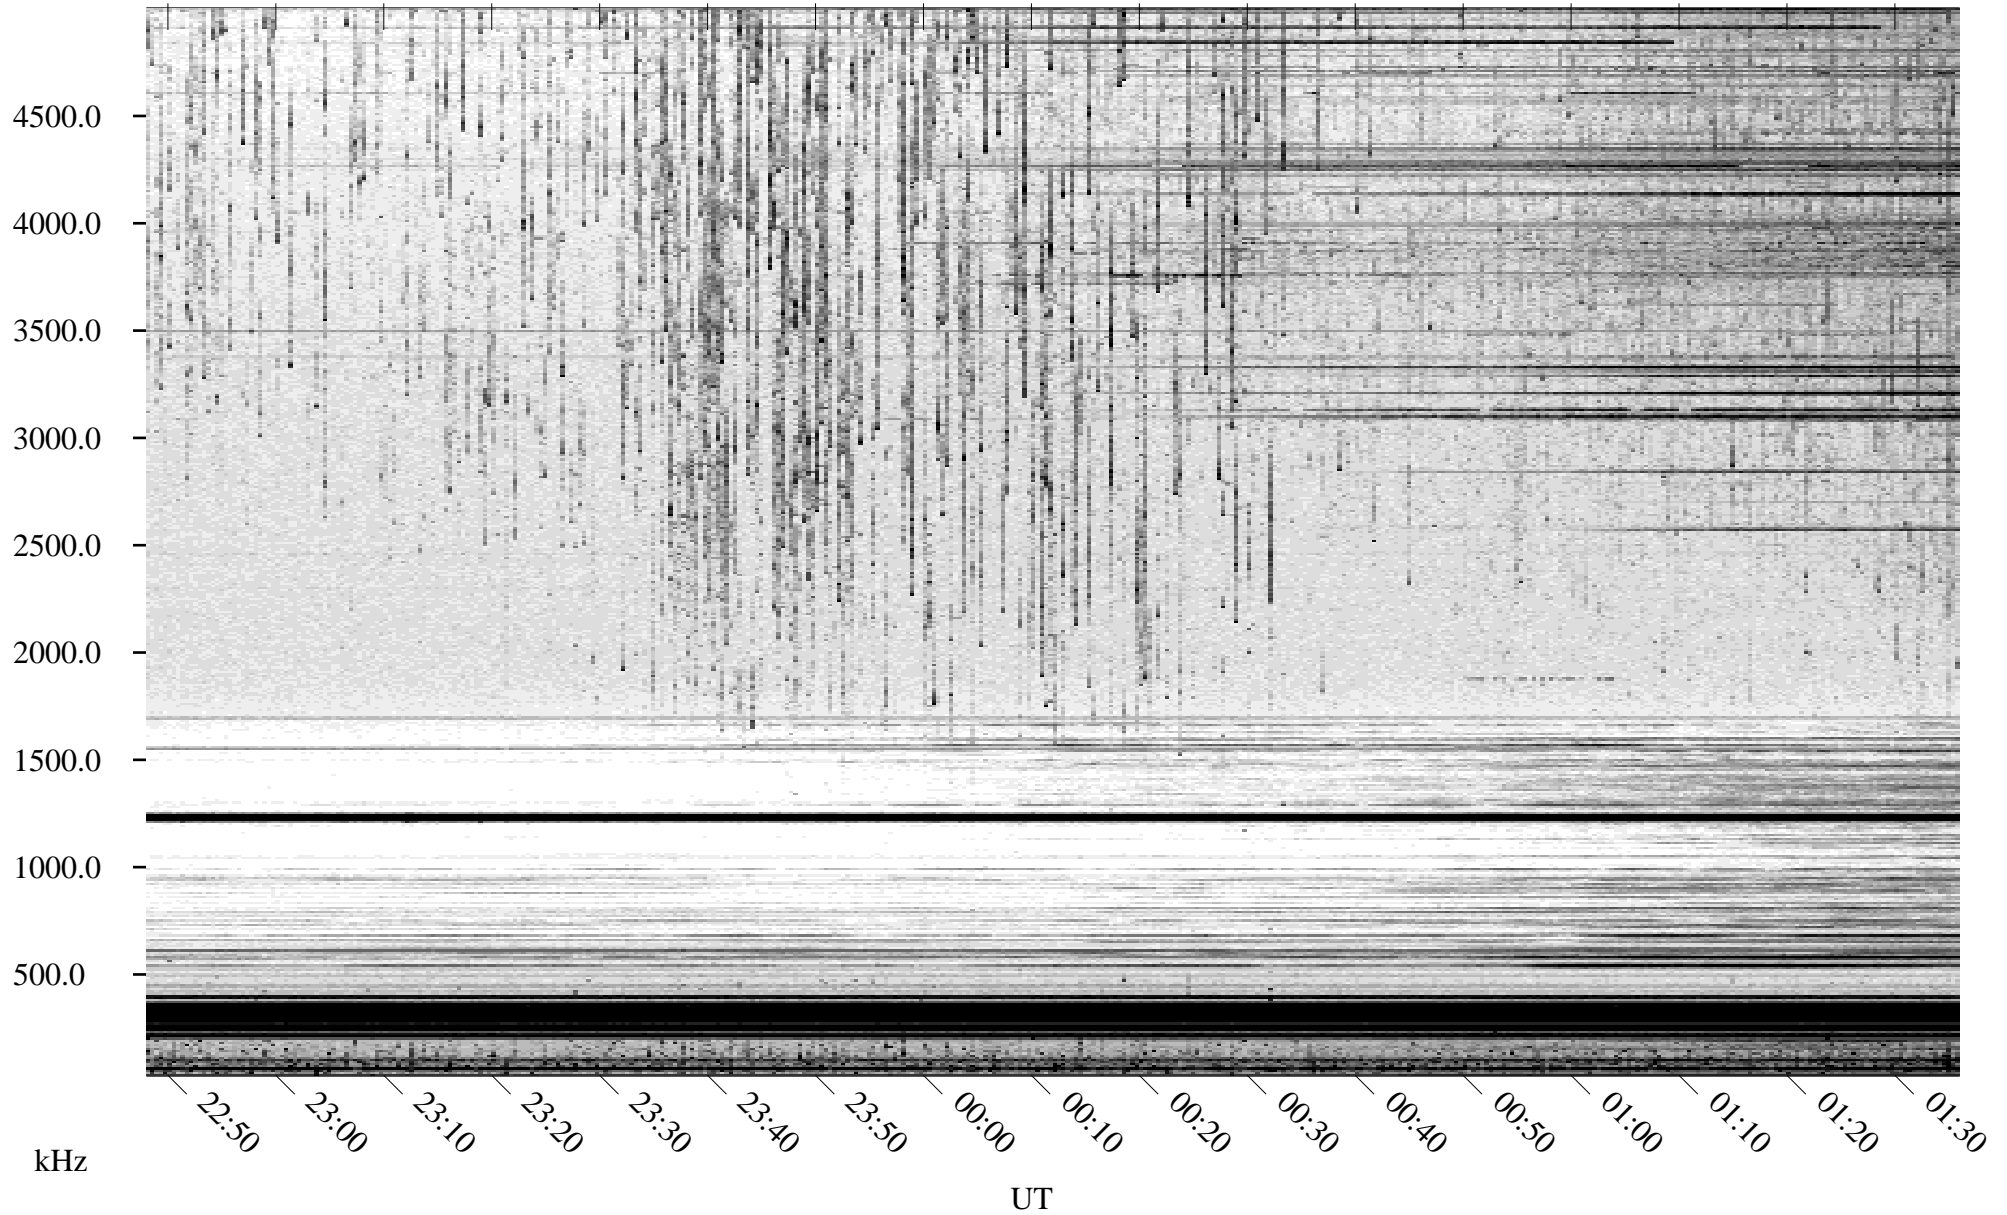

# 04/20/2004 Churchill, Manitoba

Linear Scale    Black = 161    White = 15

ch041111l.r00m max\_12

Page 1

# 04/20/2004 Churchill, Manitoba

Linear Scale    Black = 161    White = 15

ch041111l.r00m max\_12

Page 2

# 04/21/2004 Churchill, Manitoba

Linear Scale    Black = 161    White = 15

ch041111l.r00m max\_12

Page 3

# 04/21/2004 Churchill, Manitoba

Linear Scale    Black = 161    White = 15

ch041111l.r00m max\_12

Page 4