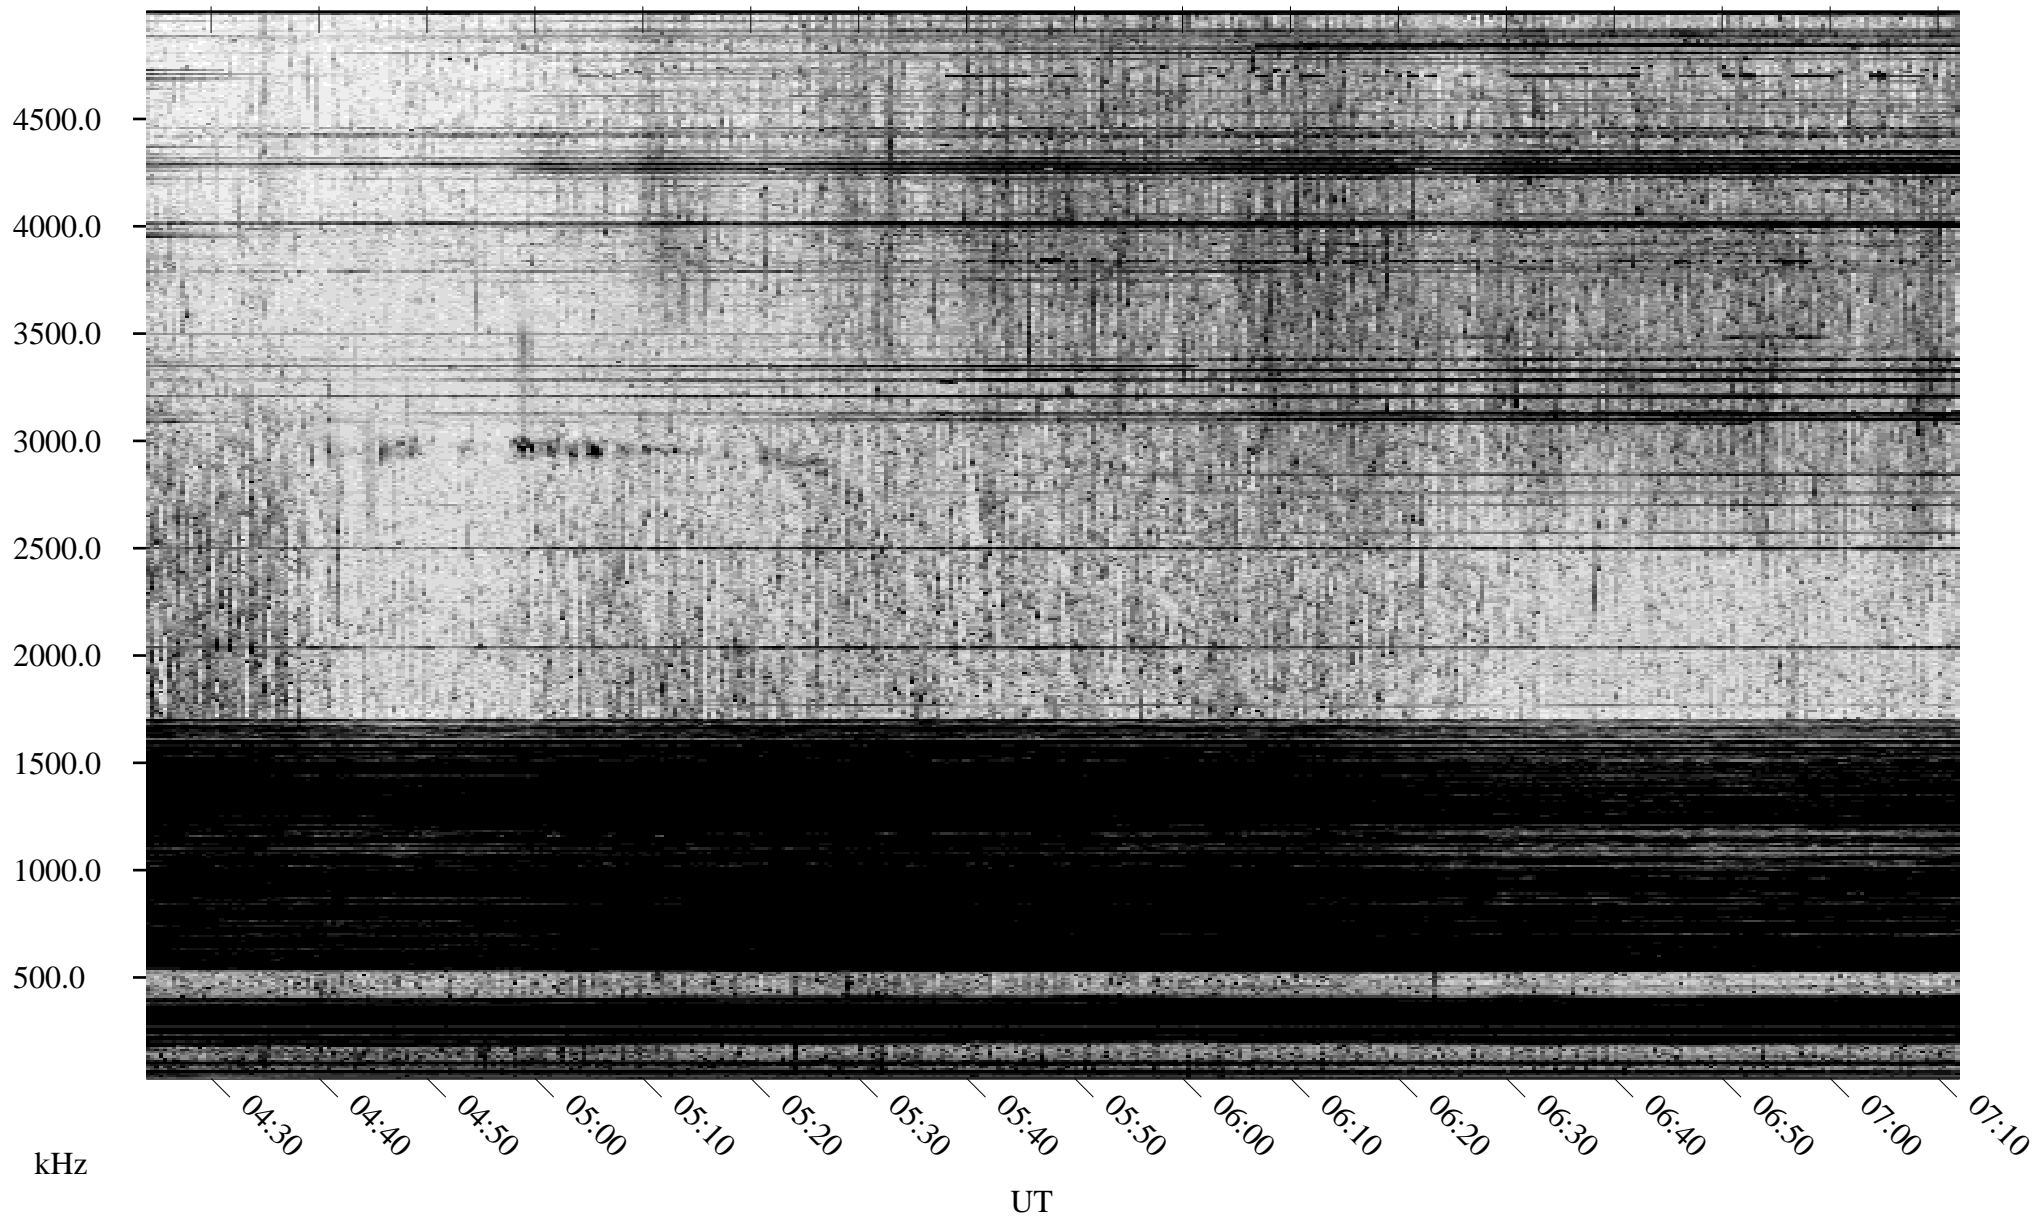

# 04/20/2004 Churchill, Manitoba

Linear Scale    Black = 161    White = 15

ch041111l.r00m max\_12

Page 1

# 04/20/2004 Churchill, Manitoba

Linear Scale    Black = 161    White = 15

ch041111l.r00m max\_12

Page 2

# 04/21/2004 Churchill, Manitoba

Linear Scale    Black = 161    White = 15

ch041111l.r00m max\_12

Page 3

# 04/21/2004 Churchill, Manitoba

Linear Scale    Black = 161    White = 15

ch041111l.r00m max\_12

Page 4