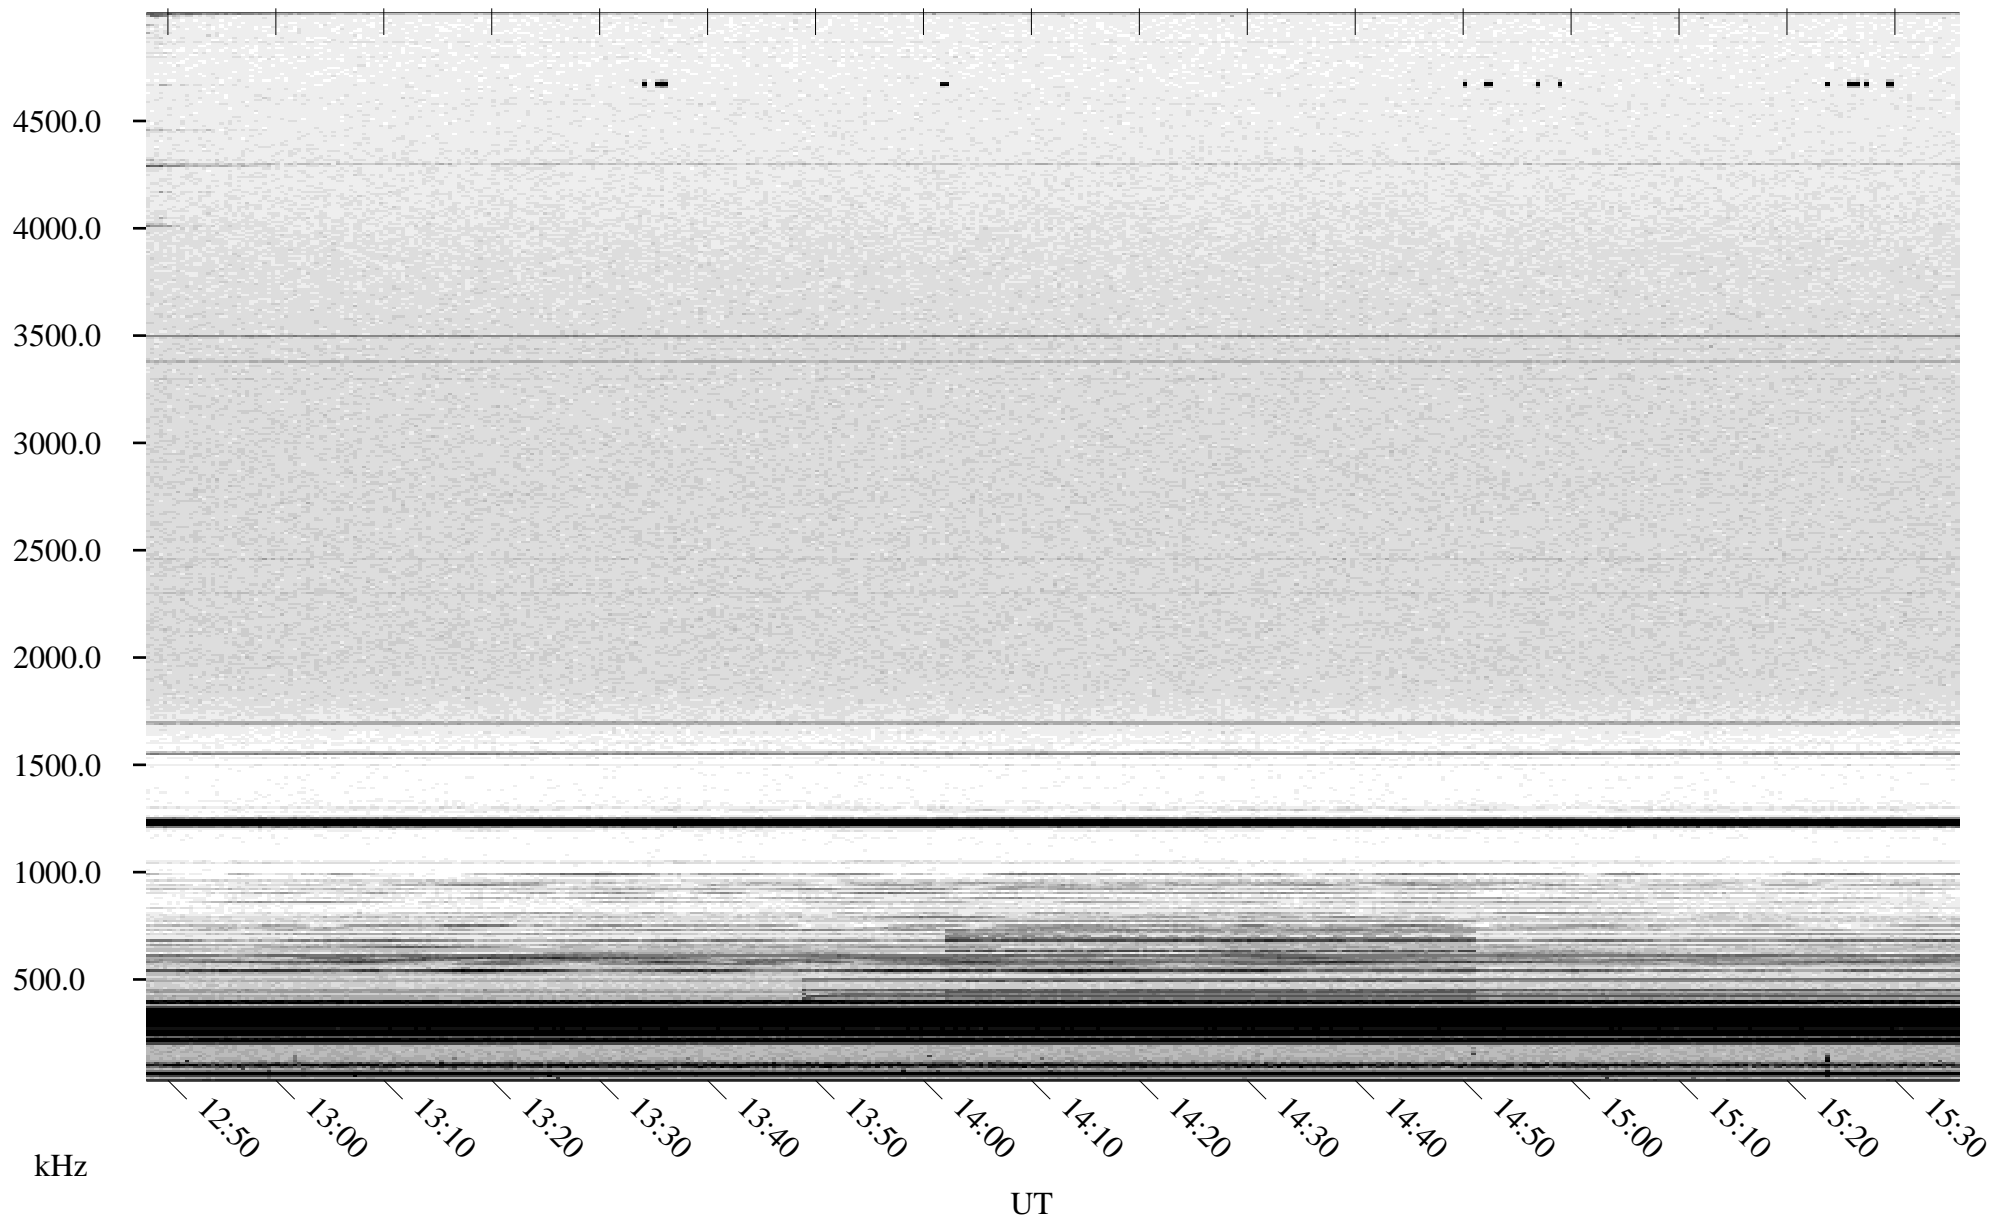

# 04/22/2004 Churchill, Manitoba

Linear Scale    Black = 161    White = 15

ch04112l.r00m max\_12

Page 6

# 04/22/2004 Churchill, Manitoba

Linear Scale    Black = 161    White = 15

ch04112l.r00m max\_12

Page 7

# 04/22/2004 Churchill, Manitoba

Linear Scale    Black = 161    White = 15

ch04112l.r00m max\_12