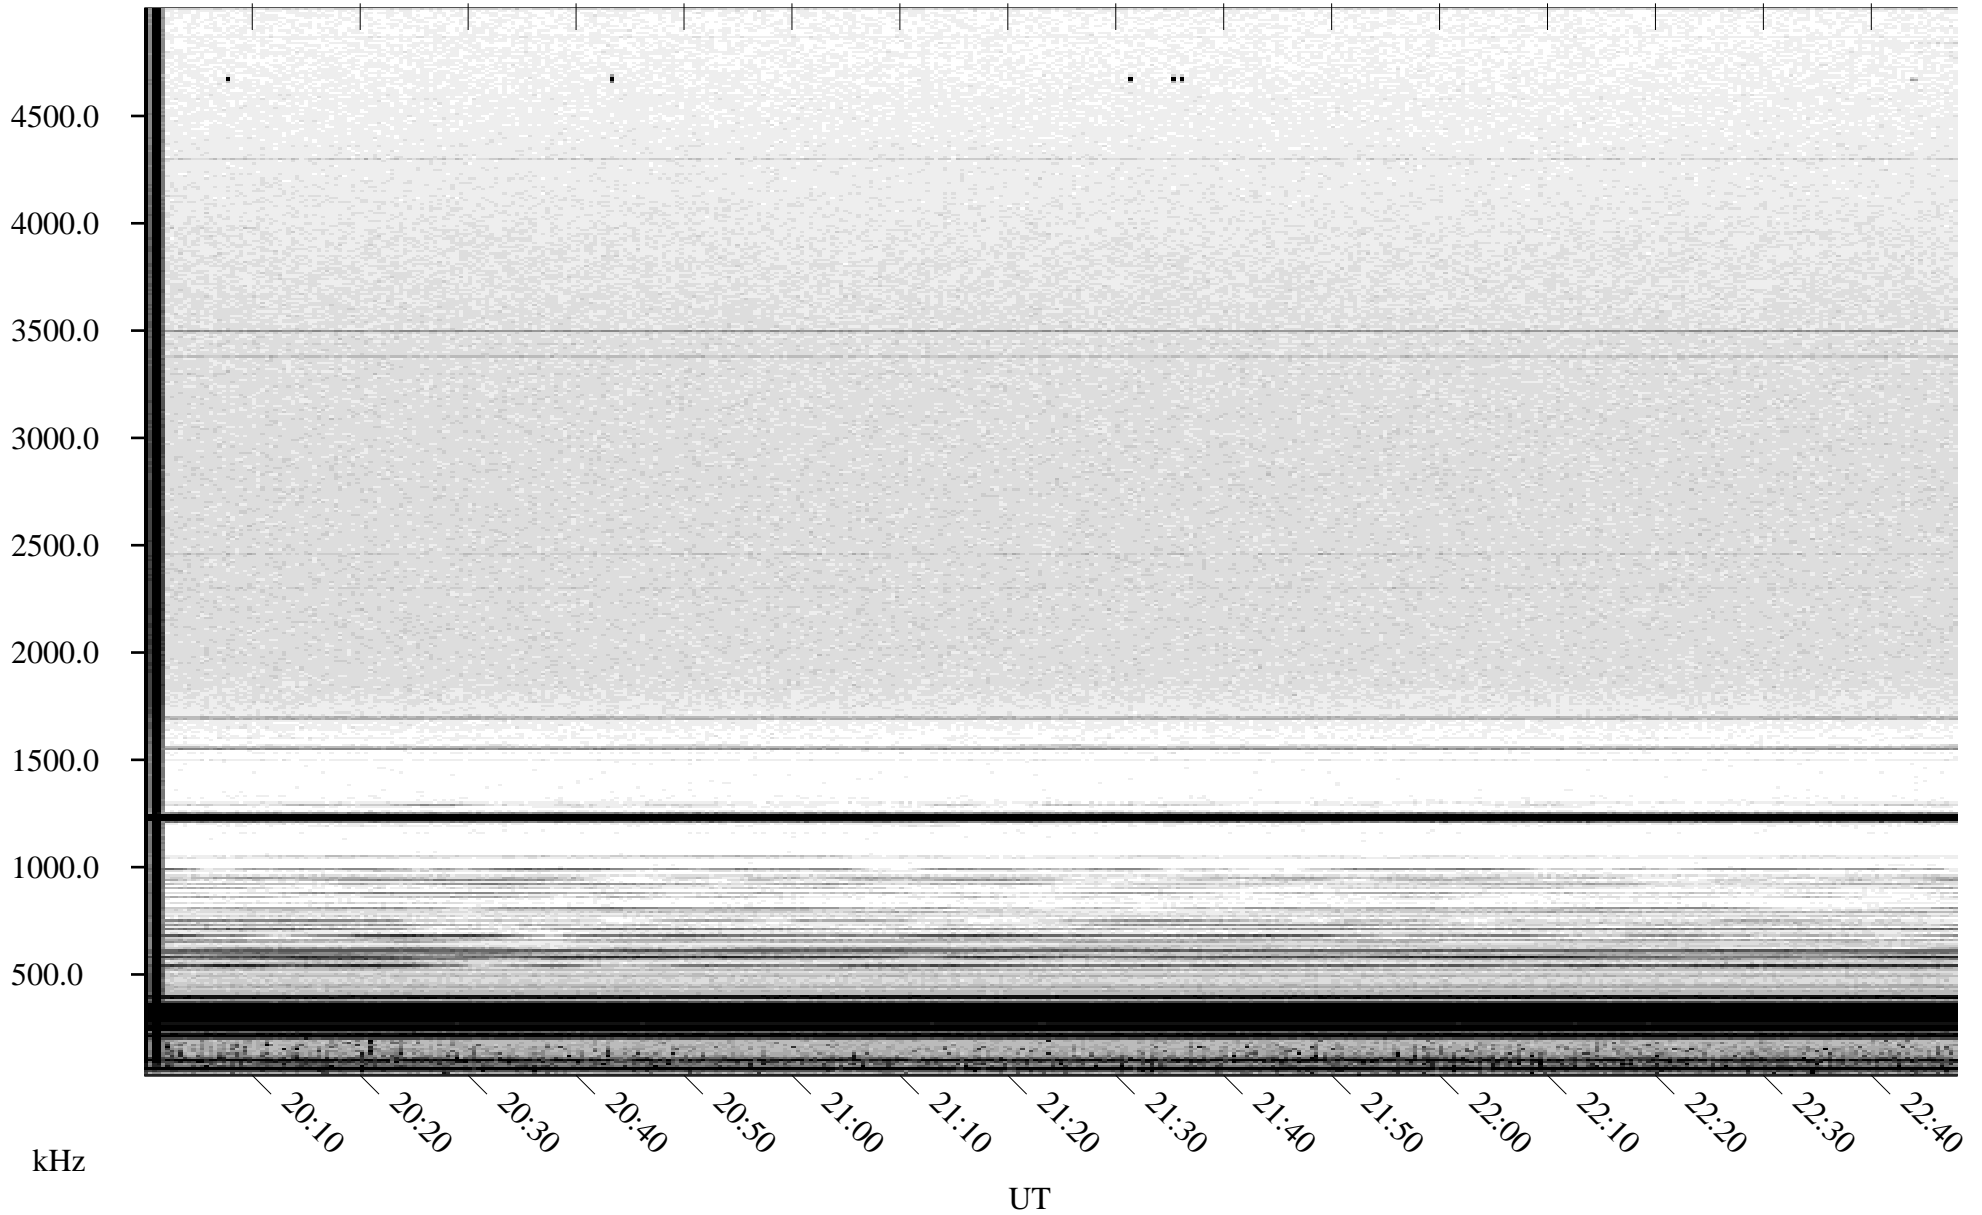

# 04/21/2004 Churchill, Manitoba

Linear Scale    Black = 161    White = 15

ch04112l.r00m max\_12

Page 1

# 04/21/2004 Churchill, Manitoba

Linear Scale    Black = 161    White = 15

ch04112l.r00m max\_12

Page 2

# 04/22/2004 Churchill, Manitoba

Linear Scale    Black = 161    White = 15

ch04112l.r00m max\_12

Page 3

# 04/22/2004 Churchill, Manitoba

Linear Scale    Black = 161    White = 15

ch04112l.r00m max\_12

Page 4