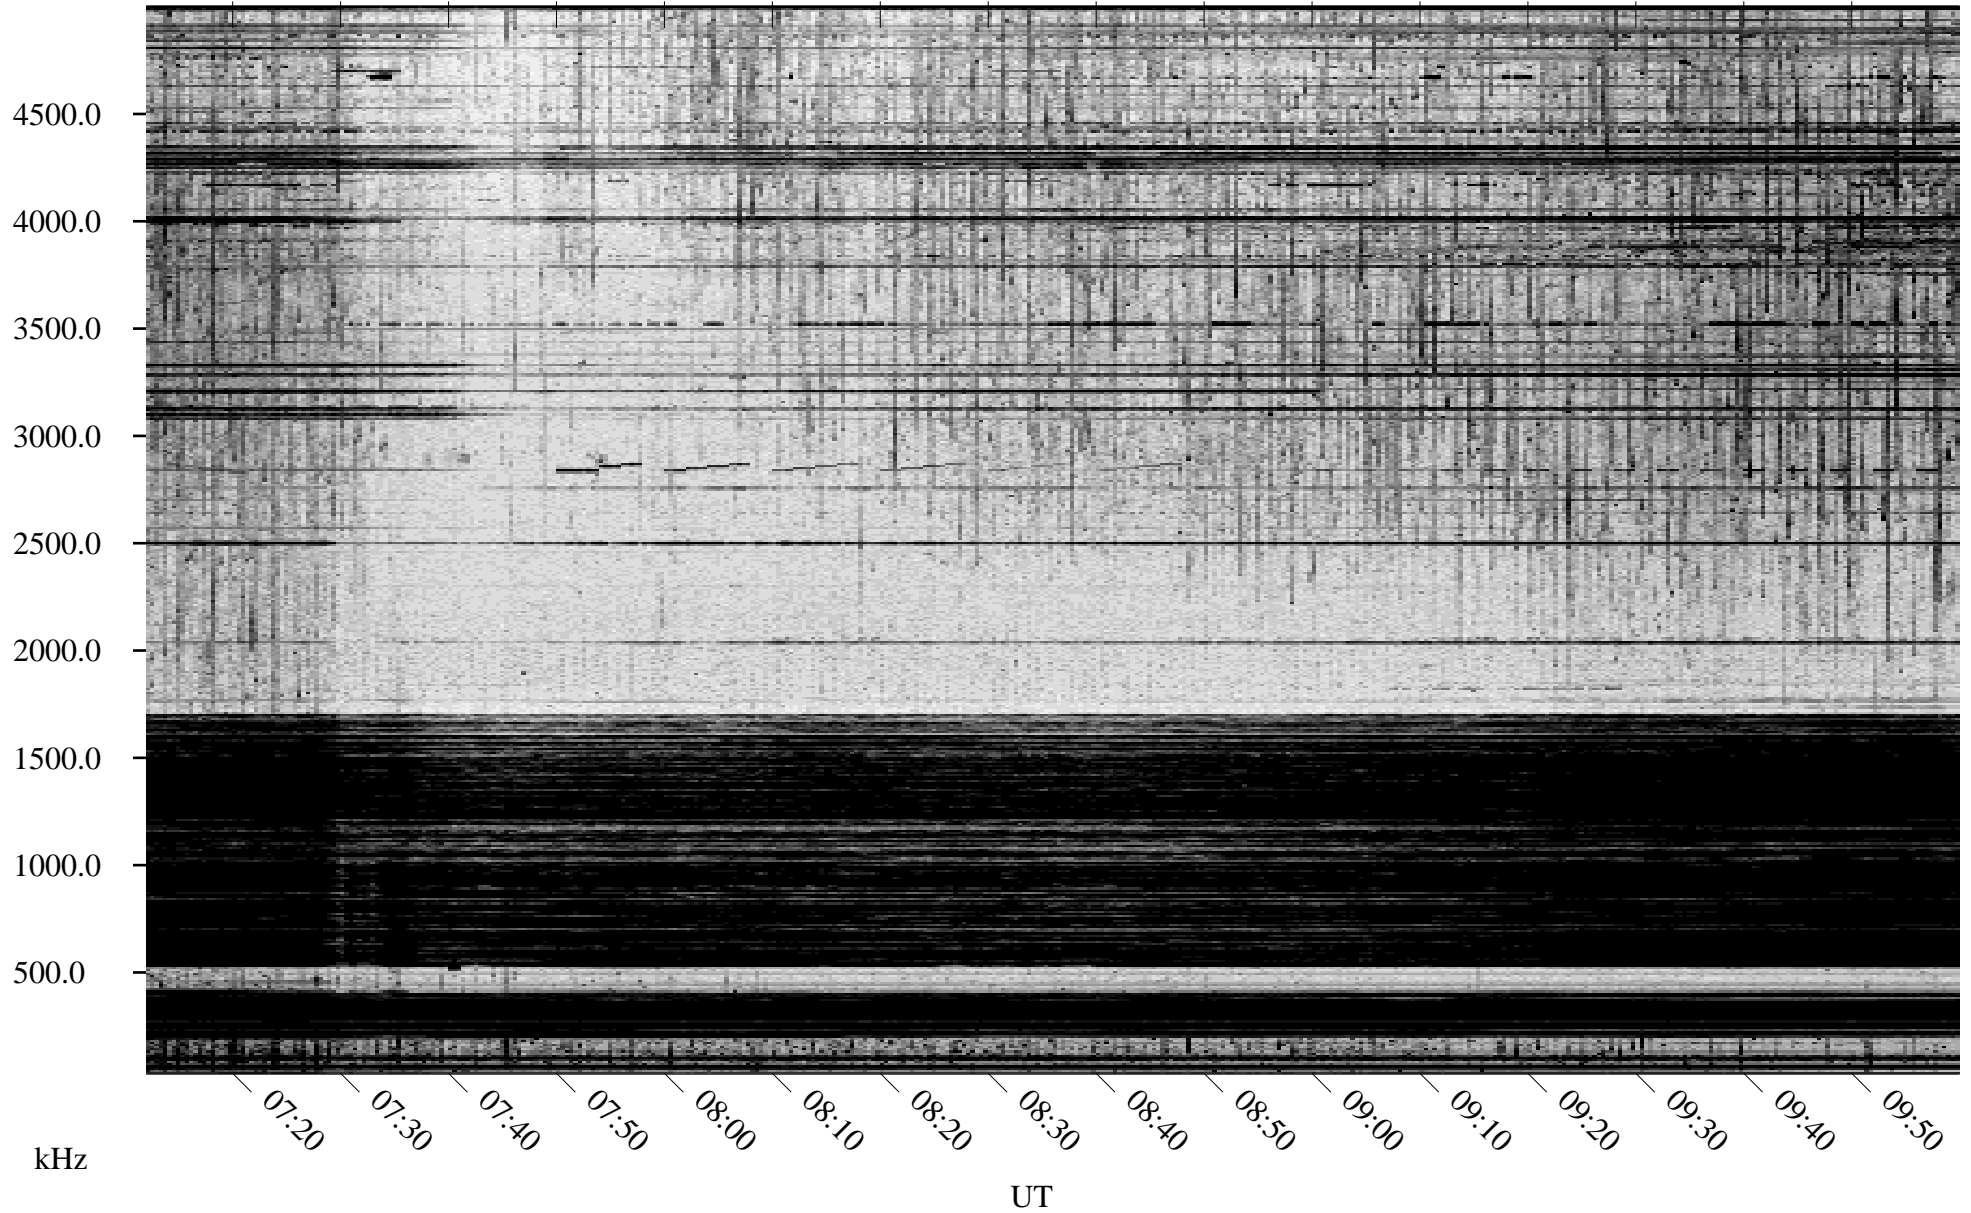

# 04/21/2004 Churchill, Manitoba

Linear Scale    Black = 161    White = 15

ch04112l.r00m max\_12

Page 1

# 04/22/2004 Churchill, Manitoba

Linear Scale    Black = 161    White = 15

ch04112l.r00m max\_12

Page 3

# 04/22/2004 Churchill, Manitoba

Linear Scale    Black = 161    White = 15

ch04112l.r00m max\_12

Page 4

# 04/22/2004 Churchill, Manitoba

Linear Scale    Black = 161    White = 15

ch04112l.r00m max\_12

Page 5