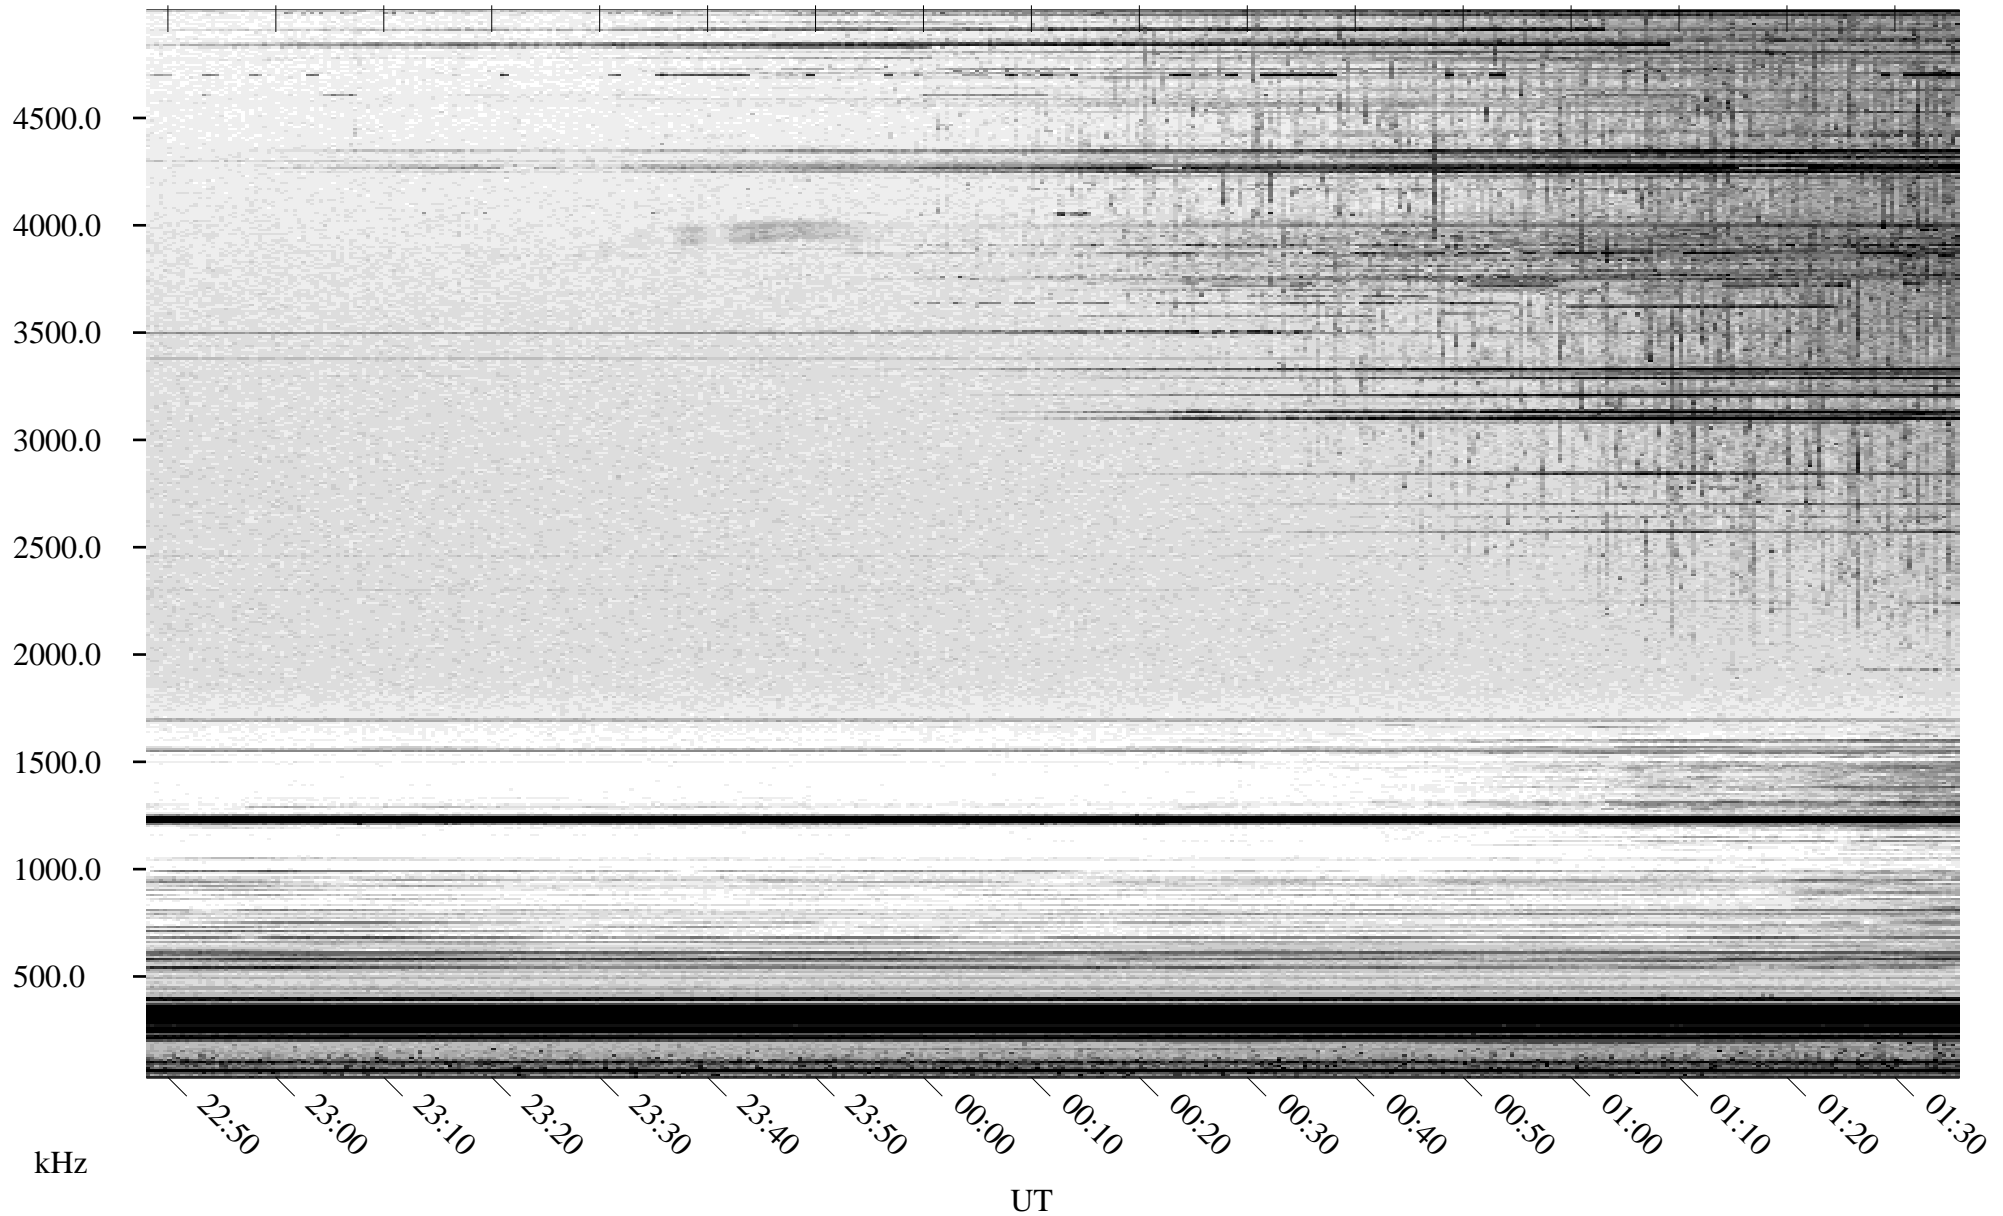

# 04/21/2004 Churchill, Manitoba

Linear Scale    Black = 161    White = 15

ch04112l.r00m max\_12

Page 1

# 04/21/2004 Churchill, Manitoba

Linear Scale    Black = 161    White = 15

ch04112l.r00m max\_12

Page 2

# 04/22/2004 Churchill, Manitoba

Linear Scale    Black = 161    White = 15

ch04112l.r00m max\_12

Page 3

# 04/22/2004 Churchill, Manitoba

Linear Scale    Black = 161    White = 15

ch04112l.r00m max\_12

Page 4