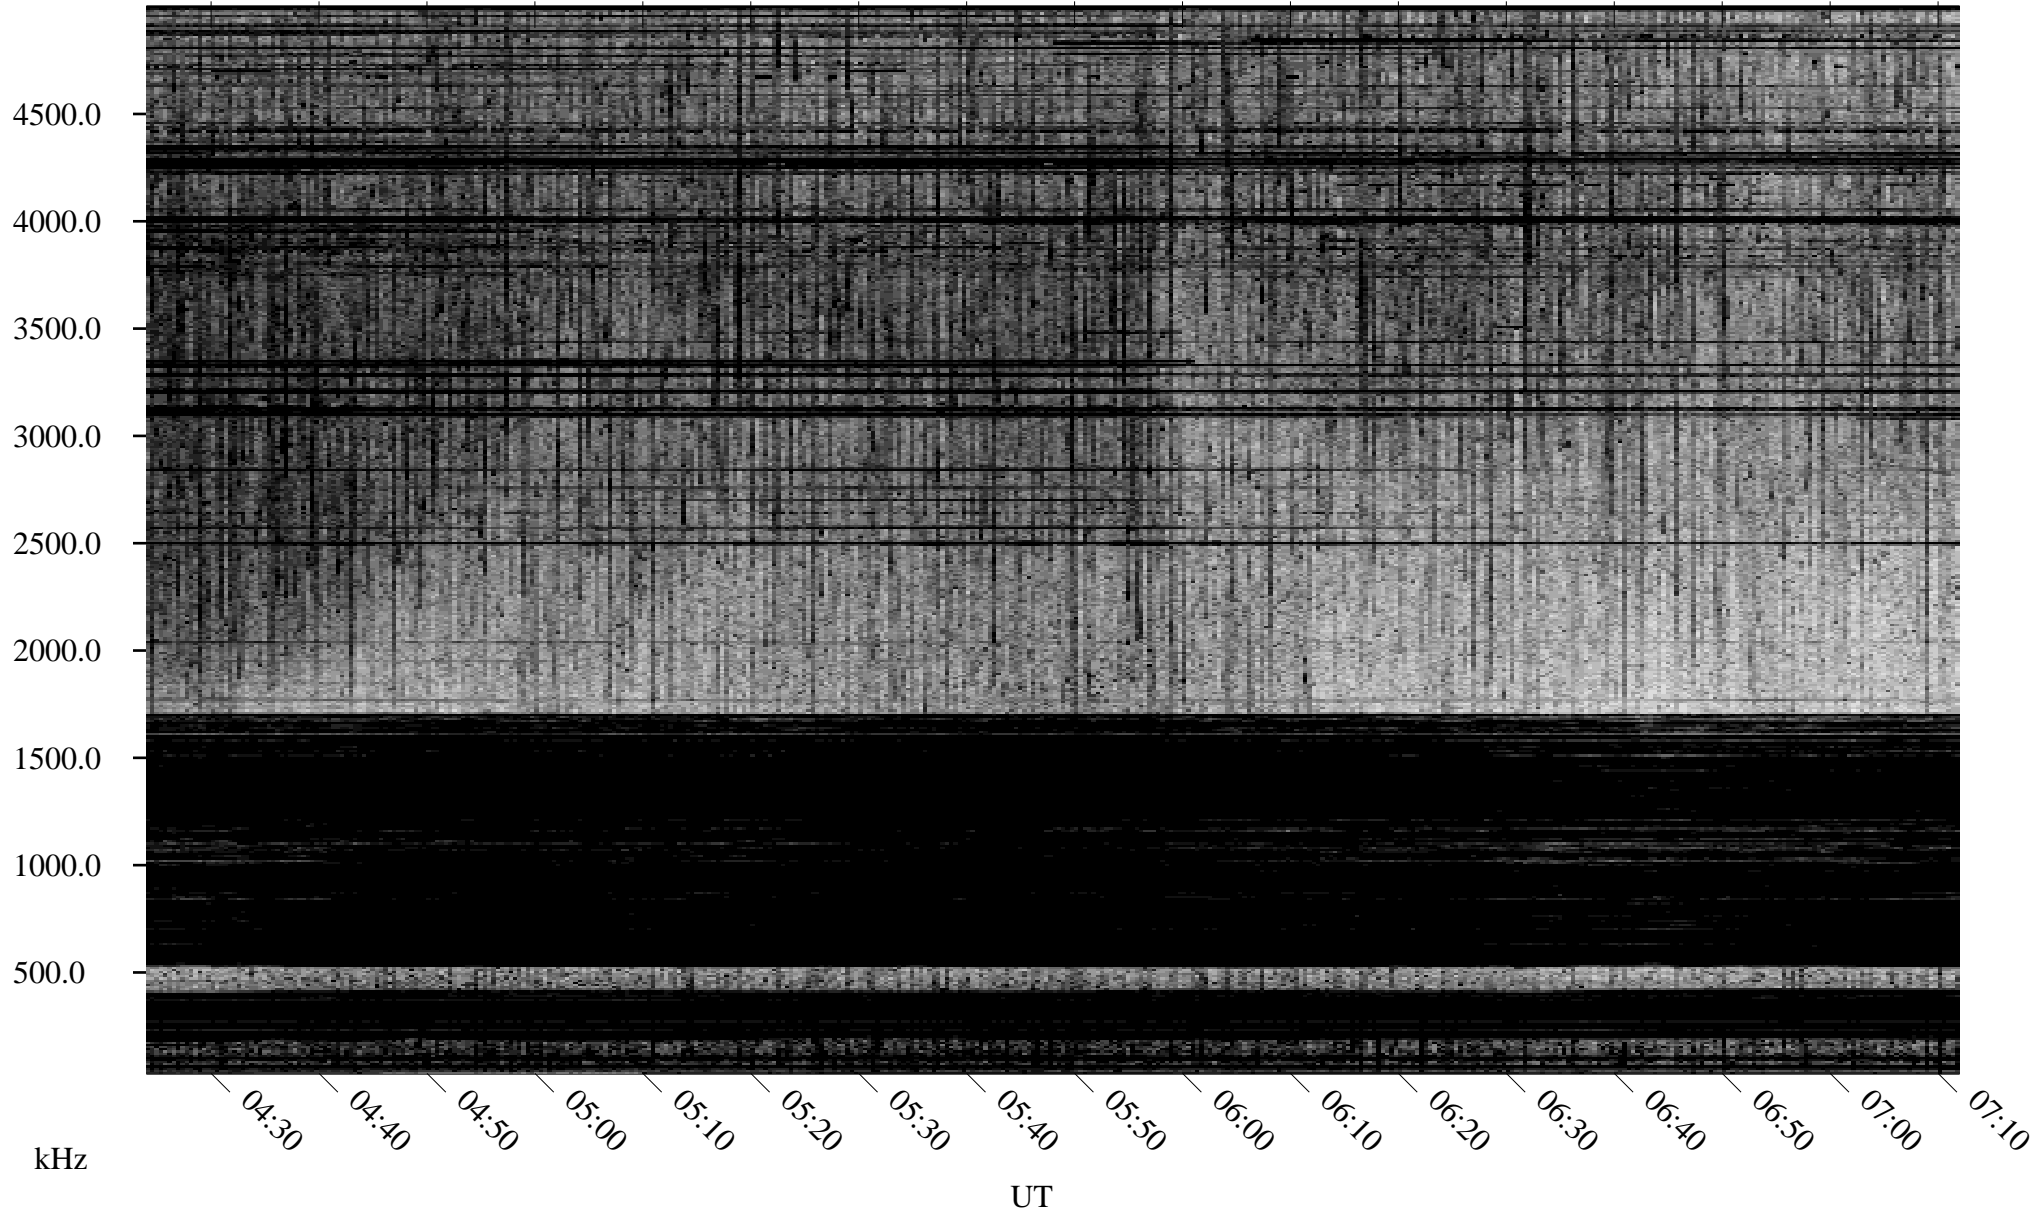

# 04/21/2004 Churchill, Manitoba

Linear Scale    Black = 161    White = 15

ch04112l.r00m max\_12

Page 1

# 04/21/2004 Churchill, Manitoba

Linear Scale    Black = 161    White = 15

ch04112l.r00m max\_12

Page 2

# 04/22/2004 Churchill, Manitoba

Linear Scale    Black = 161    White = 15

ch04112l.r00m max\_12

Page 3

# 04/22/2004 Churchill, Manitoba

Linear Scale    Black = 161    White = 15

ch04112l.r00m max\_12

Page 4