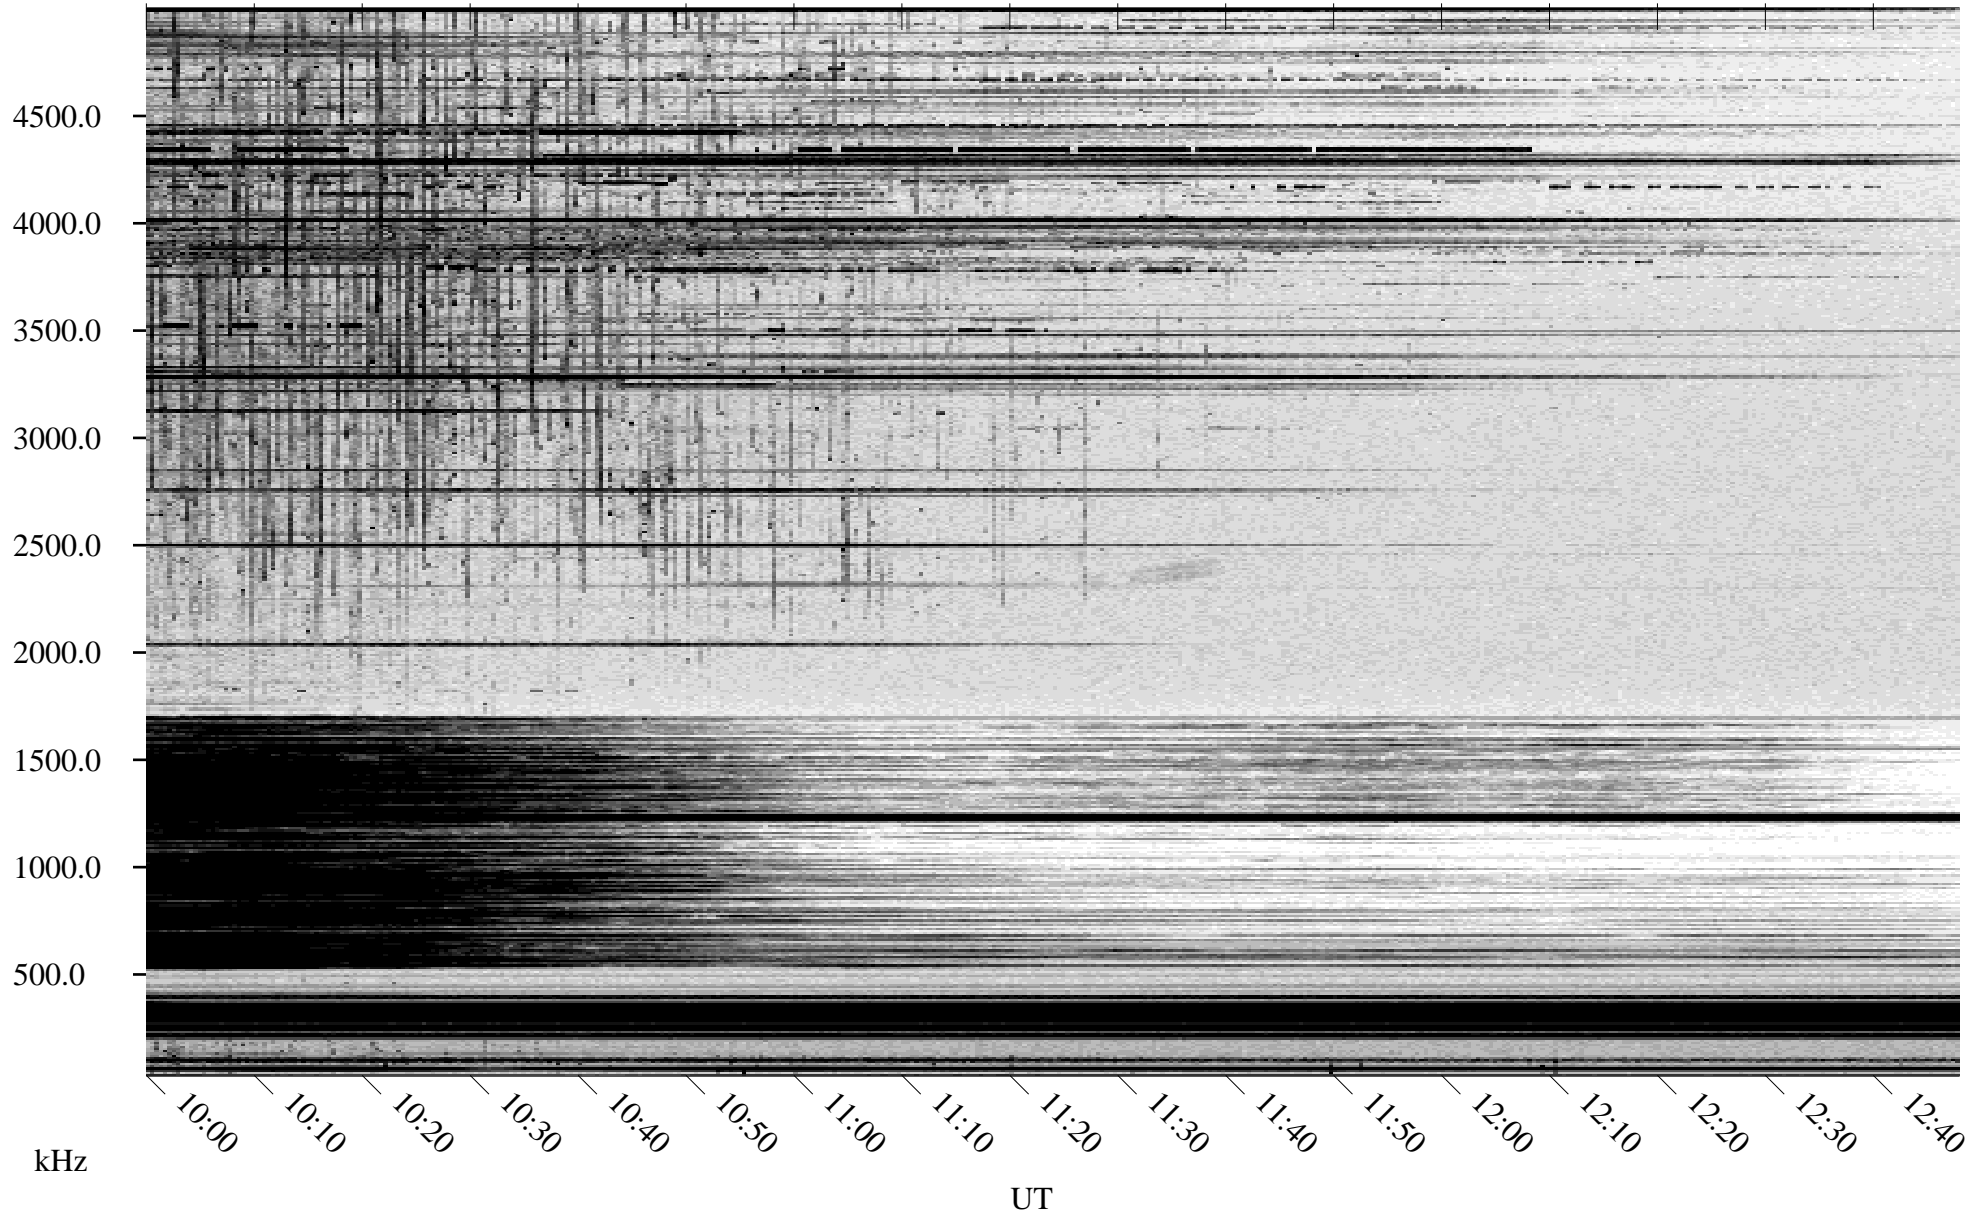

# 04/22/2004 Churchill, Manitoba

Linear Scale    Black = 161    White = 15

ch04112l.r00m max\_12

Page 4

# 04/22/2004 Churchill, Manitoba

Linear Scale    Black = 161    White = 15

ch04112l.r00m max\_12

Page 5

# 04/22/2004 Churchill, Manitoba

Linear Scale    Black = 161    White = 15

ch04112l.r00m max\_12

Page 6