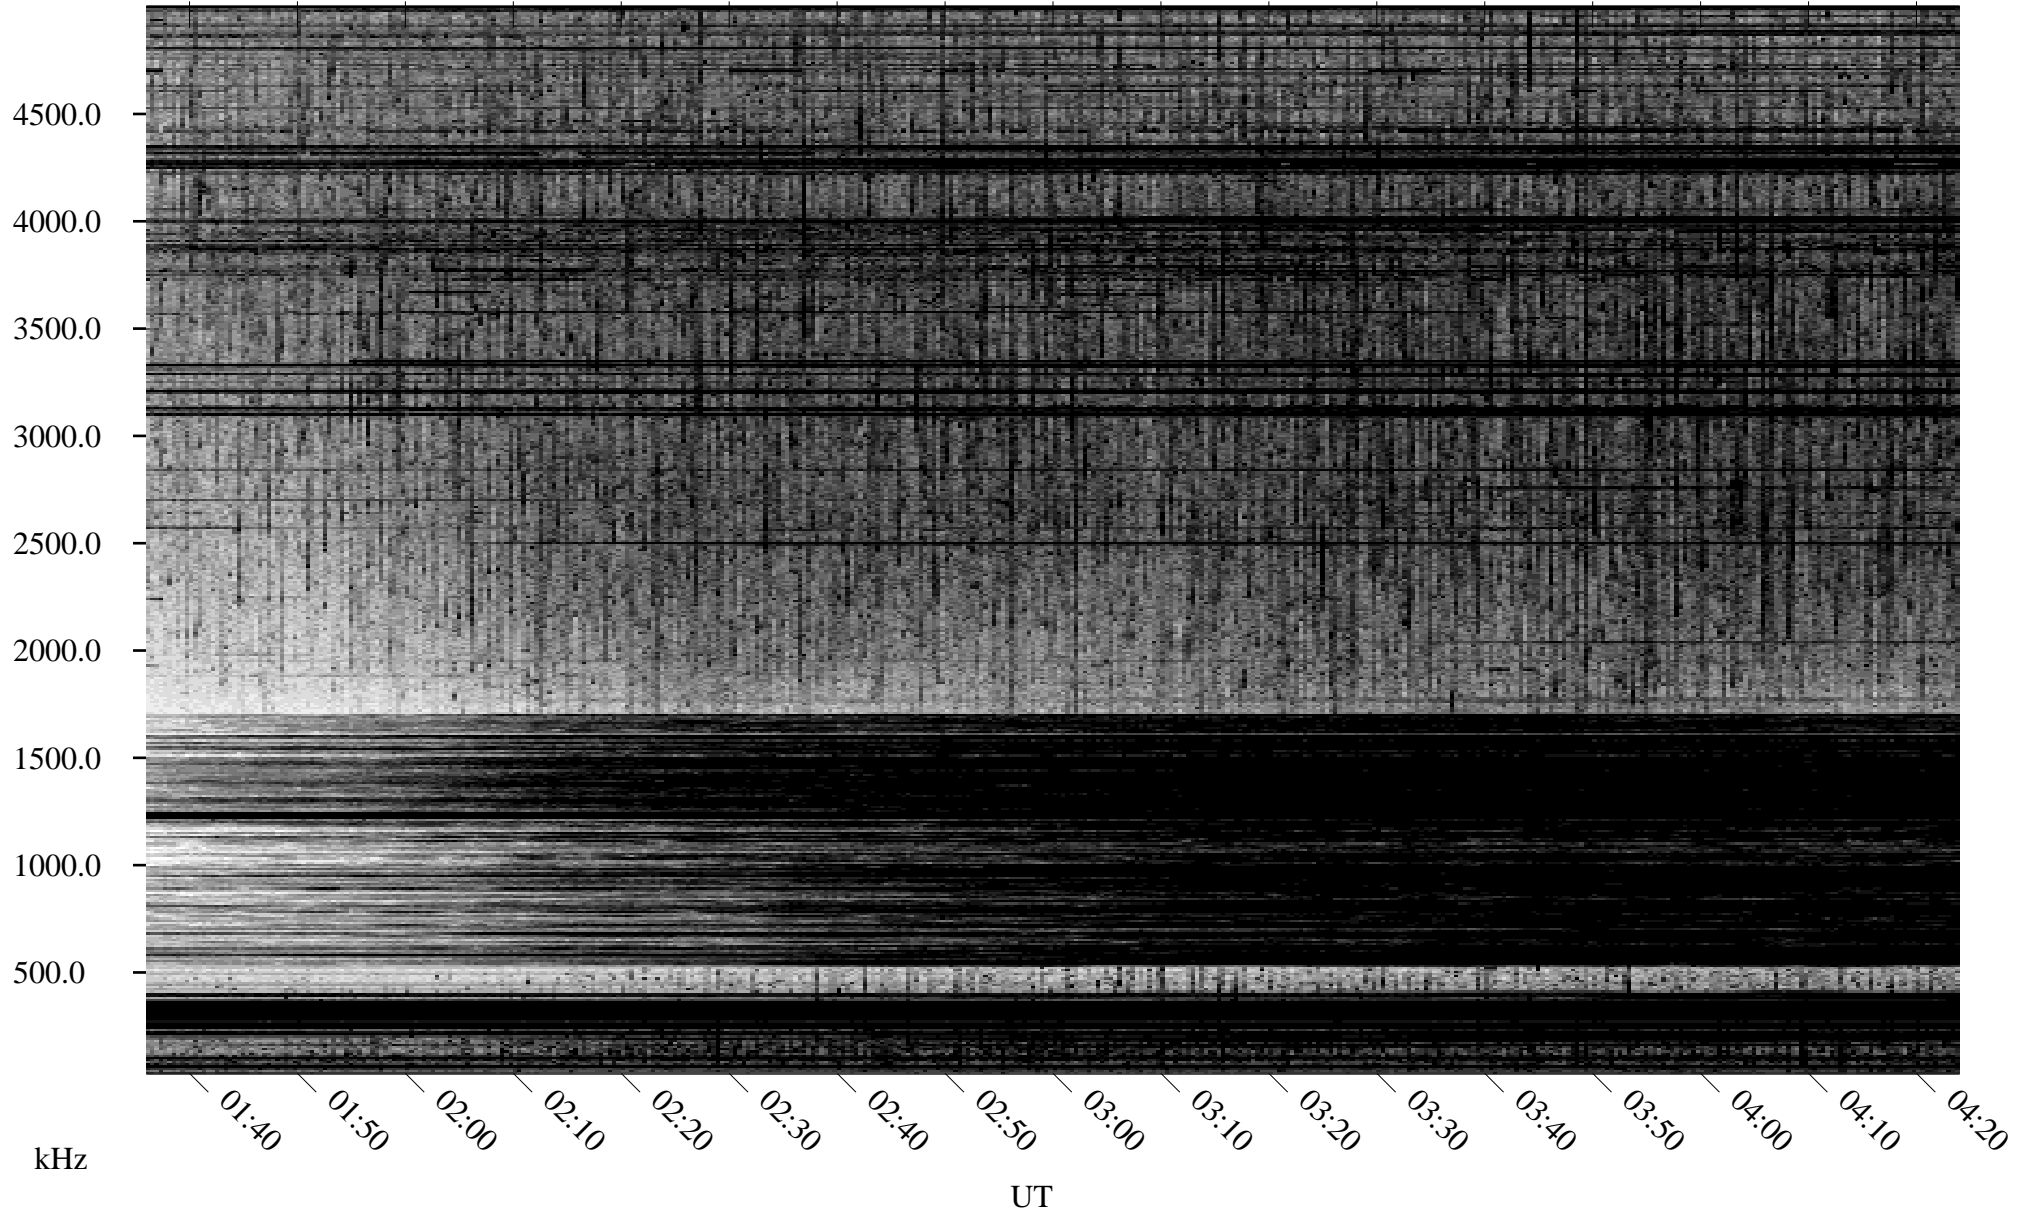

# 04/21/2004 Churchill, Manitoba

Linear Scale    Black = 161    White = 15

ch04112l.r00m max\_12

Page 1

# 04/21/2004 Churchill, Manitoba

Linear Scale    Black = 161    White = 15

ch04112l.r00m max\_12

Page 2

# 04/22/2004 Churchill, Manitoba

Linear Scale    Black = 161    White = 15

ch04112l.r00m max\_12

Page 3

# 04/22/2004 Churchill, Manitoba

Linear Scale    Black = 161    White = 15

ch04112l.r00m max\_12

Page 4