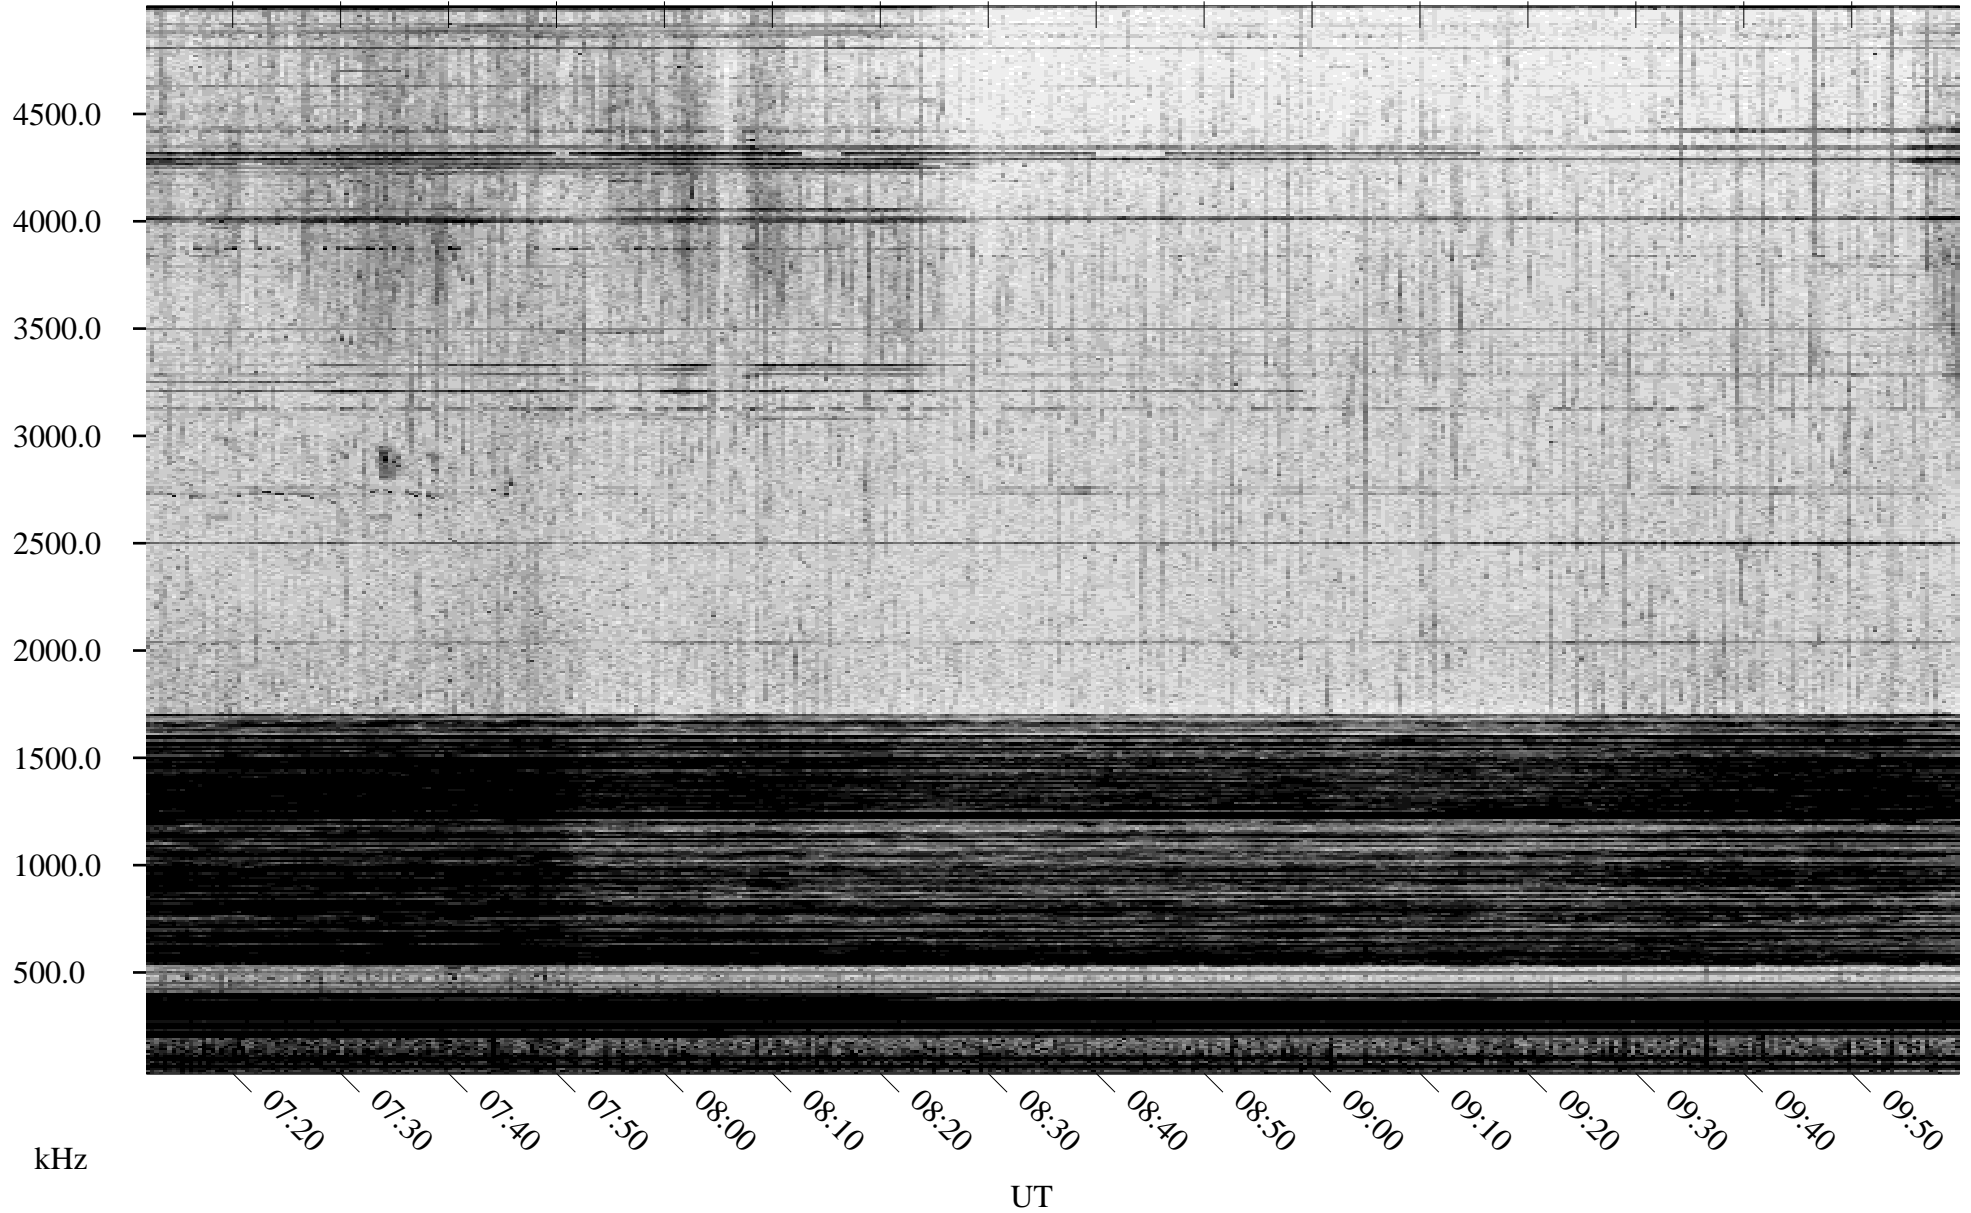

04/23/2004 Churchill, Manitoba

Linear Scale Black = 161 White = 15

ch04114l.r00m max_12

Page 1

04/23/2004 Churchill, Manitoba

Linear Scale Black = 161 White = 15

ch04114l.r00m max_12

Page 2

04/24/2004 Churchill, Manitoba

Linear Scale Black = 161 White = 15

ch04114l.r00m max_12

Page 3

04/24/2004 Churchill, Manitoba

Linear Scale Black = 161 White = 15

ch04114l.r00m max_12

Page 4

04/24/2004 Churchill, Manitoba

Linear Scale Black = 161 White = 15

ch04114l.r00m max_12

04/24/2004 Churchill, Manitoba

Linear Scale Black = 161 White = 15

ch04114l.r00m max_12

Page 6

04/24/2004 Churchill, Manitoba

Linear Scale Black = 161 White = 15

ch04114l.r00m max_12

Page 7

04/24/2004 Churchill, Manitoba

Linear Scale Black = 161 White = 15

ch04114l.r00m max_12

Page 8