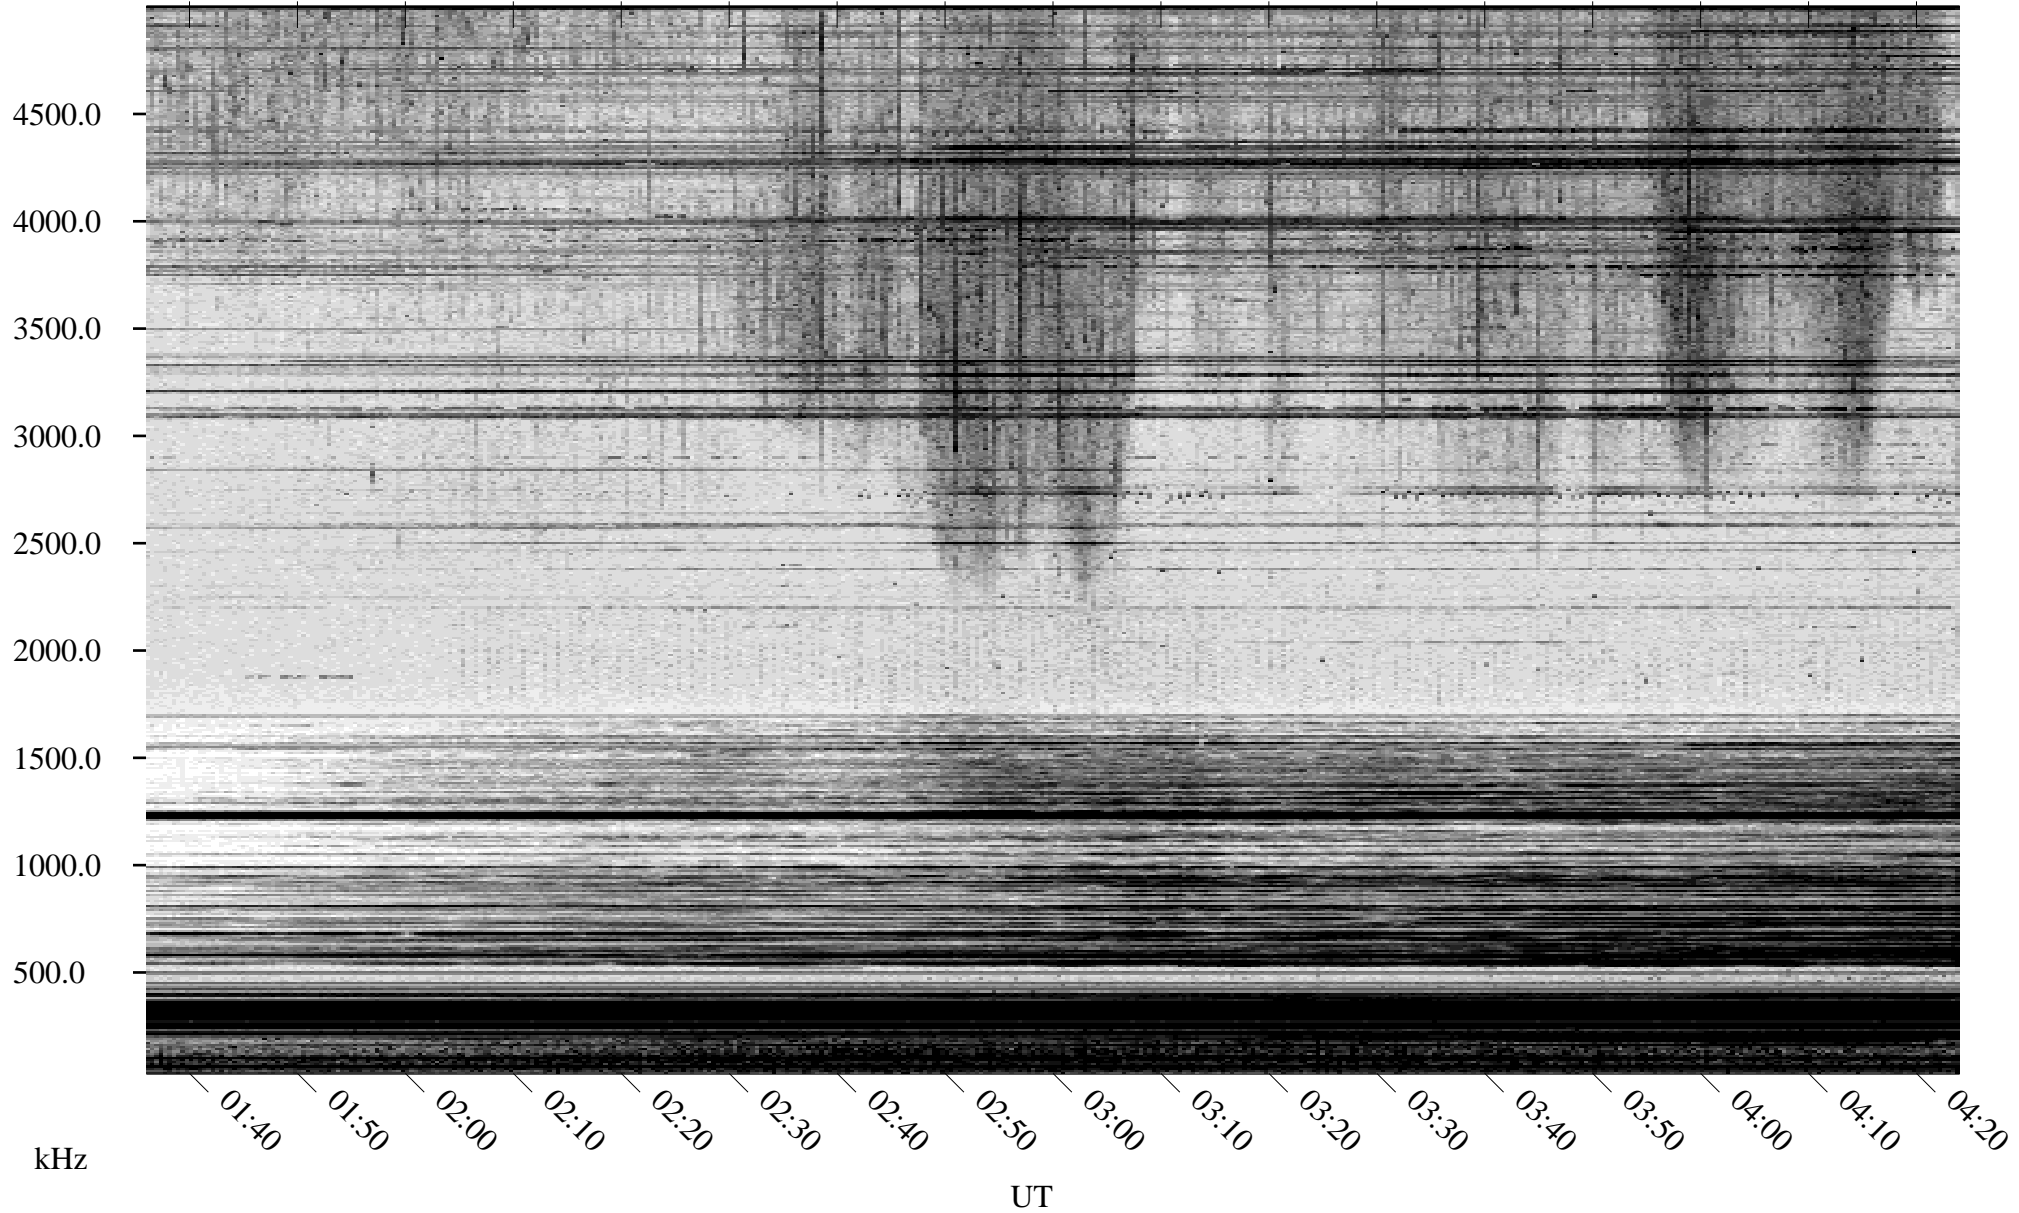

04/23/2004 Churchill, Manitoba

Linear Scale Black = 161 White = 15

ch04114l.r00m max_12

Page 1

04/23/2004 Churchill, Manitoba

Linear Scale Black = 161 White = 15

ch04114l.r00m max_12

Page 2

04/24/2004 Churchill, Manitoba

Linear Scale Black = 161 White = 15

ch04114l.r00m max_12

Page 3

04/24/2004 Churchill, Manitoba

Linear Scale Black = 161 White = 15

ch04114l.r00m max_12

Page 4

04/24/2004 Churchill, Manitoba

Linear Scale Black = 161 White = 15

ch04114l.r00m max_12

04/24/2004 Churchill, Manitoba

Linear Scale Black = 161 White = 15

ch04114l.r00m max_12

Page 6

04/24/2004 Churchill, Manitoba

Linear Scale Black = 161 White = 15

ch04114l.r00m max_12

Page 7

04/24/2004 Churchill, Manitoba

Linear Scale Black = 161 White = 15

ch04114l.r00m max_12

Page 8