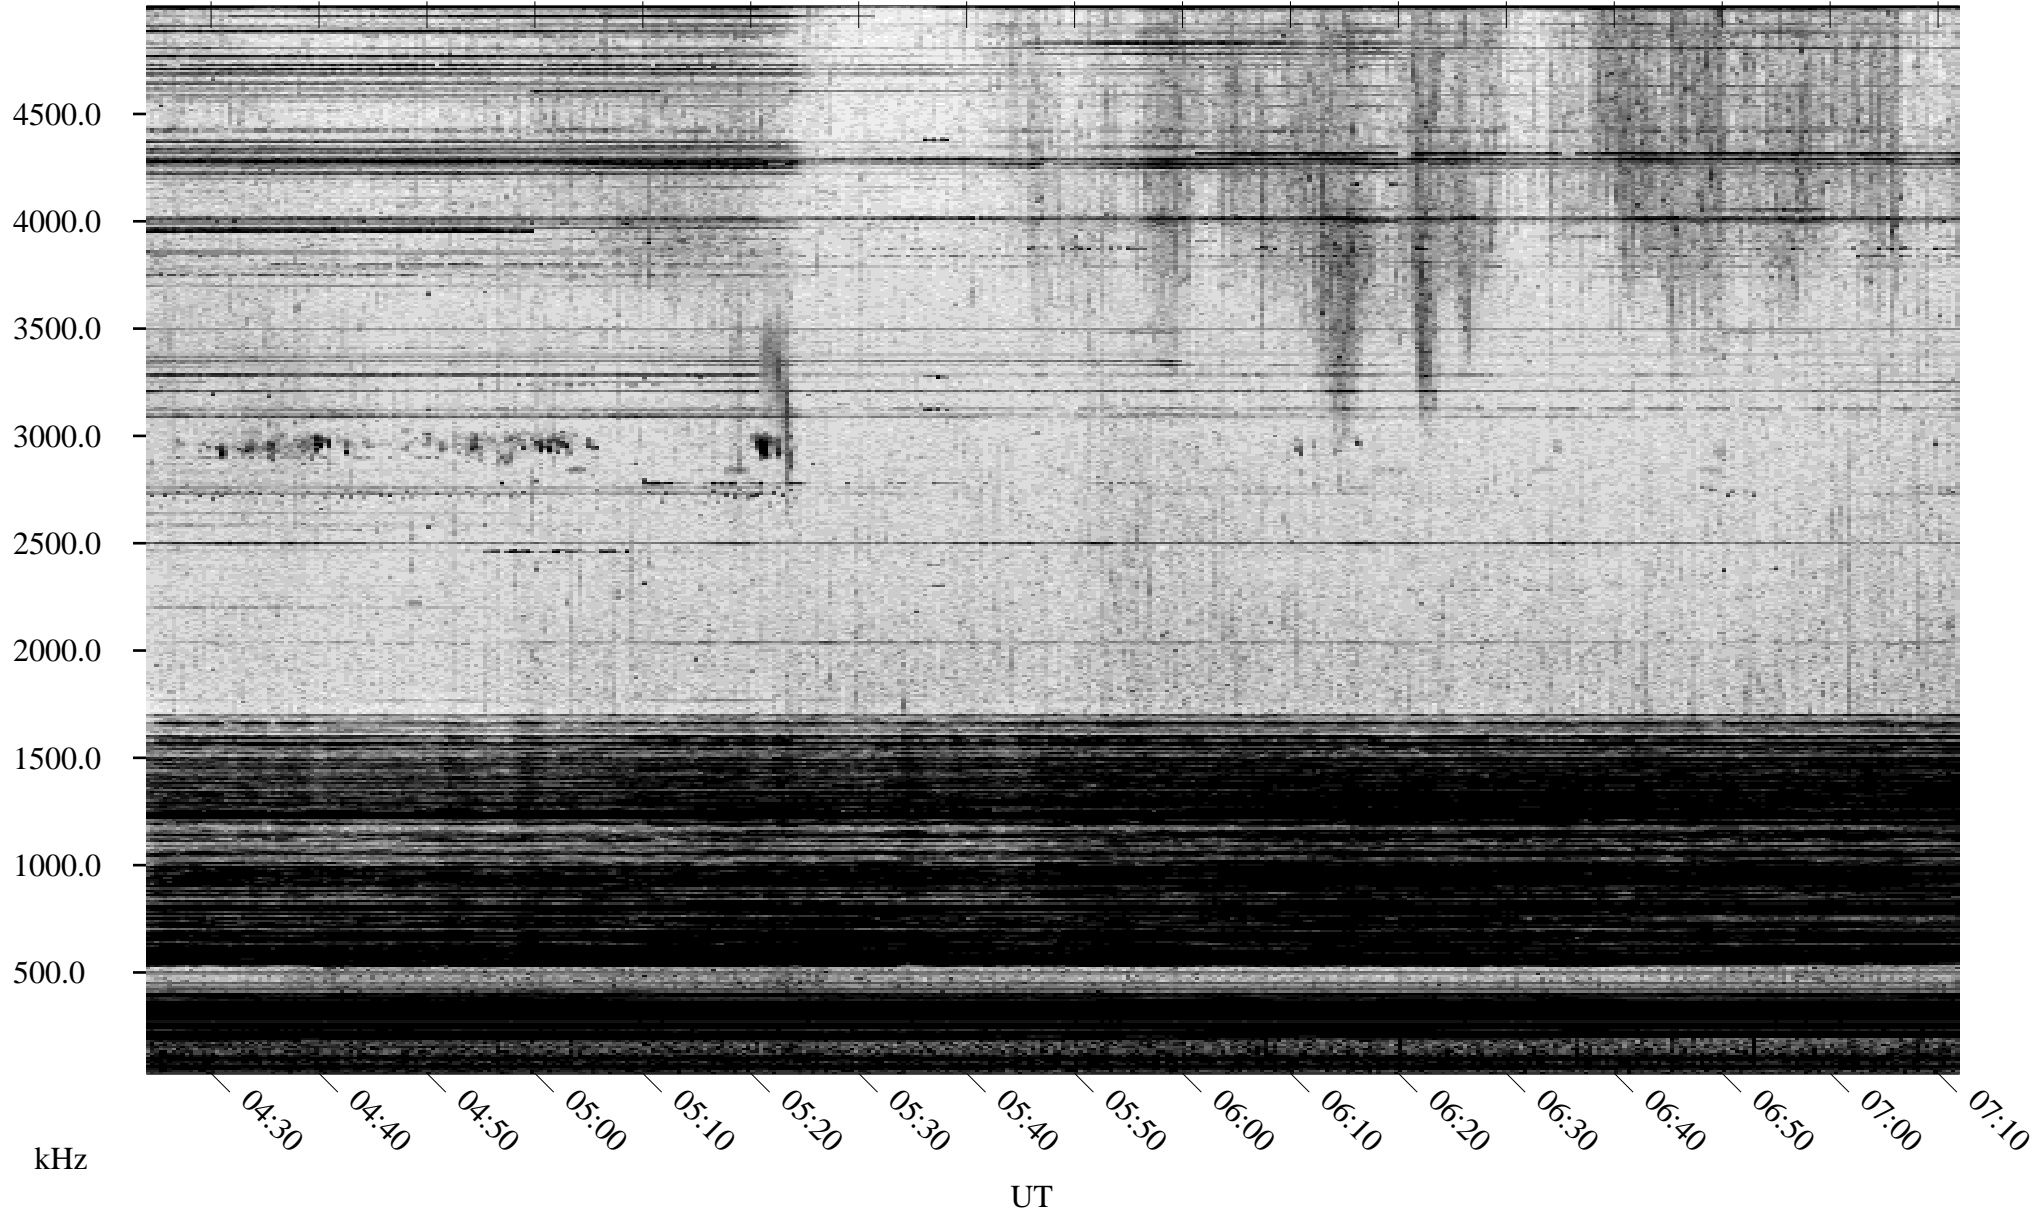

04/23/2004 Churchill, Manitoba

Linear Scale Black = 161 White = 15

ch04114l.r00m max_12

Page 1

04/23/2004 Churchill, Manitoba

Linear Scale Black = 161 White = 15

ch04114l.r00m max_12

Page 2

04/24/2004 Churchill, Manitoba

Linear Scale Black = 161 White = 15

ch04114l.r00m max_12

Page 3

04/24/2004 Churchill, Manitoba

Linear Scale Black = 161 White = 15

ch04114l.r00m max_12

Page 4

04/24/2004 Churchill, Manitoba

Linear Scale Black = 161 White = 15

ch04114l.r00m max_12

04/24/2004 Churchill, Manitoba

Linear Scale Black = 161 White = 15

ch04114l.r00m max_12

Page 6

04/24/2004 Churchill, Manitoba

Linear Scale Black = 161 White = 15

ch04114l.r00m max_12

Page 7

04/24/2004 Churchill, Manitoba

Linear Scale Black = 161 White = 15

ch04114l.r00m max_12

Page 8