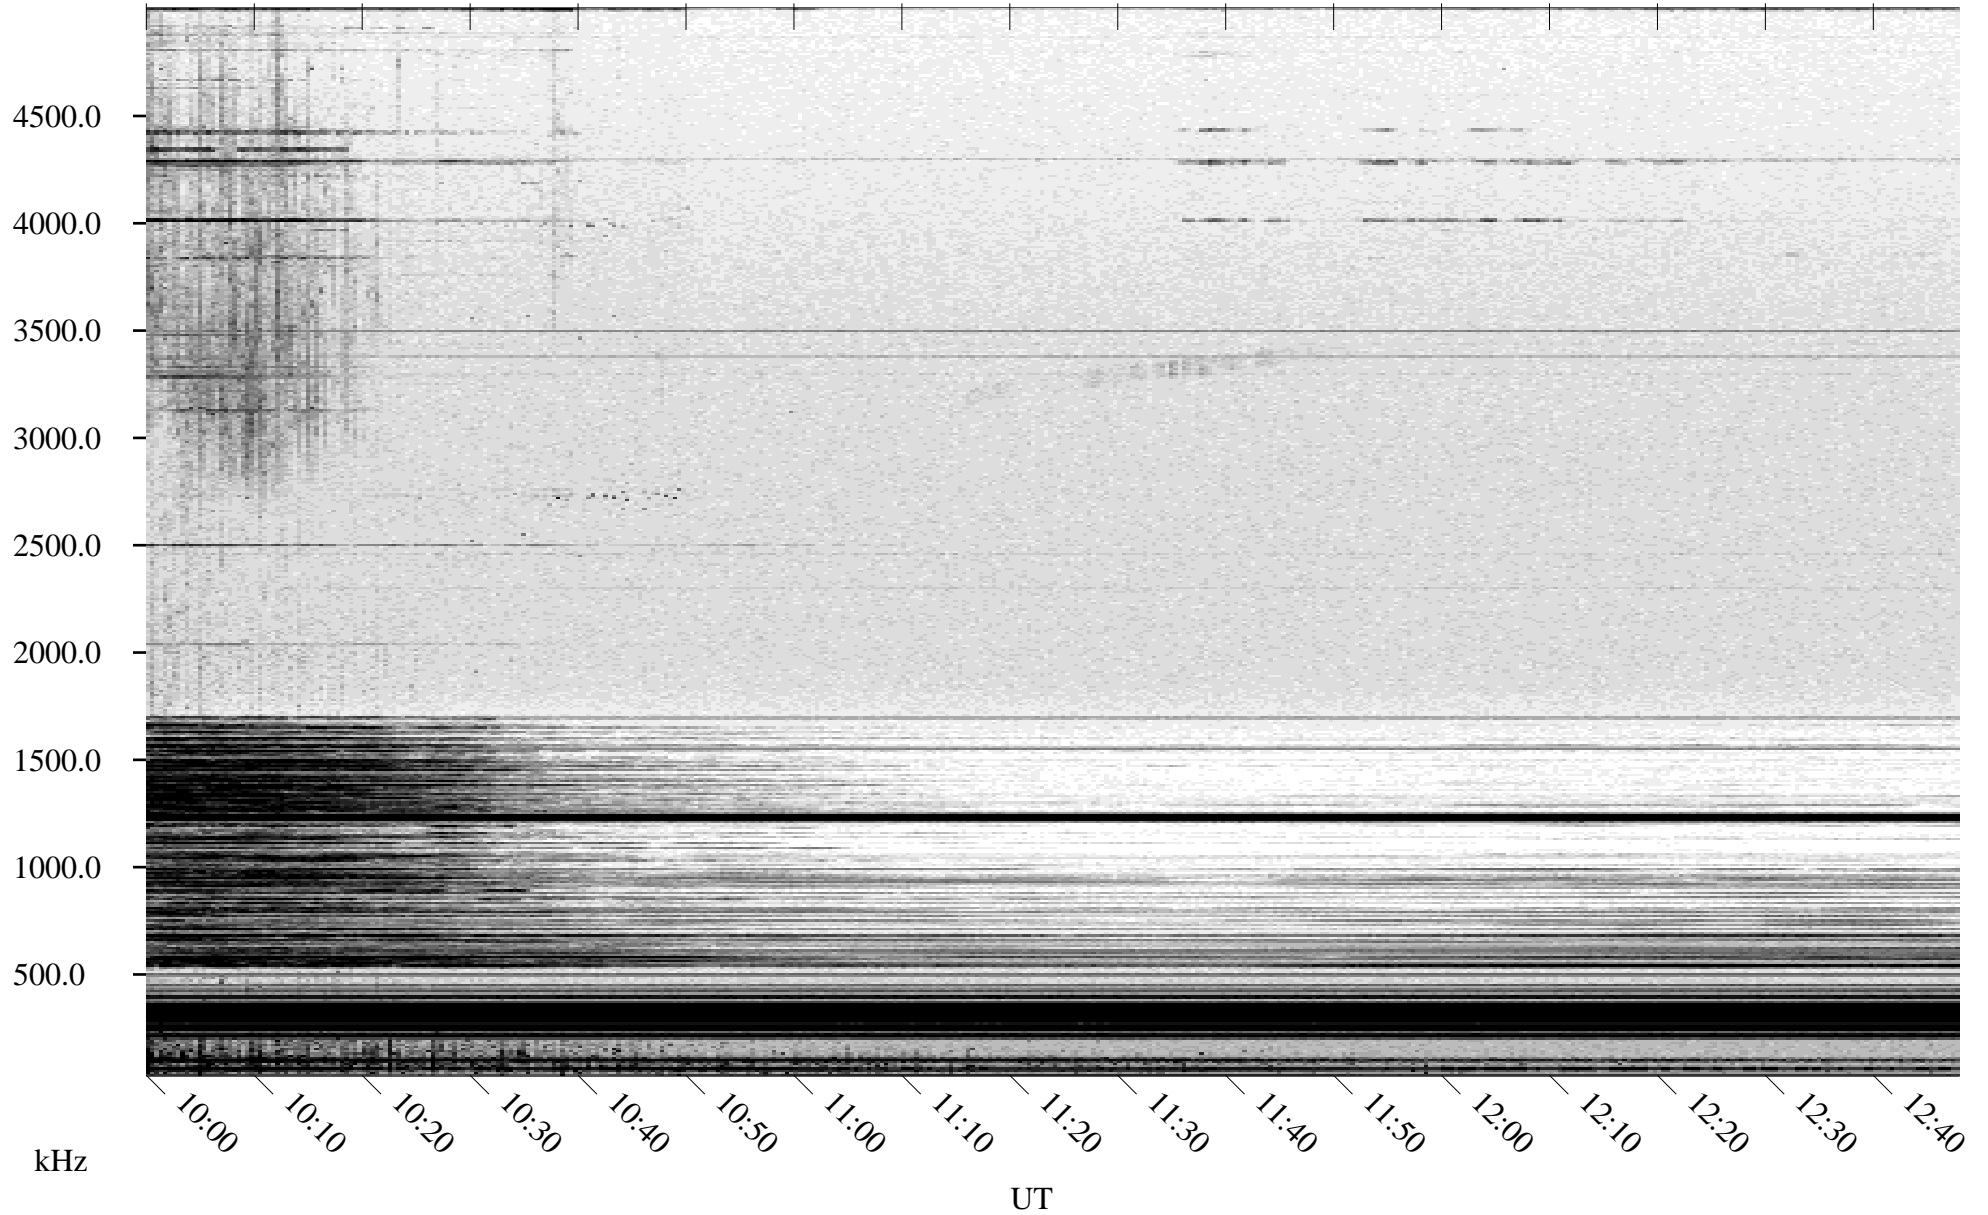

04/23/2004 Churchill, Manitoba

Linear Scale Black = 161 White = 15

ch04114l.r00m max_12

Page 1

04/23/2004 Churchill, Manitoba

Linear Scale Black = 161 White = 15

ch04114l.r00m max_12

Page 2

04/24/2004 Churchill, Manitoba

Linear Scale Black = 161 White = 15

ch04114l.r00m max_12

Page 3

04/24/2004 Churchill, Manitoba

Linear Scale Black = 161 White = 15

ch04114l.r00m max_12

Page 4

04/24/2004 Churchill, Manitoba

Linear Scale Black = 161 White = 15

ch04114l.r00m max_12

04/24/2004 Churchill, Manitoba

Linear Scale Black = 161 White = 15

ch04114l.r00m max_12

Page 6

04/24/2004 Churchill, Manitoba

Linear Scale Black = 161 White = 15

ch04114l.r00m max_12

Page 7

04/24/2004 Churchill, Manitoba

Linear Scale Black = 161 White = 15

ch04114l.r00m max_12

Page 8