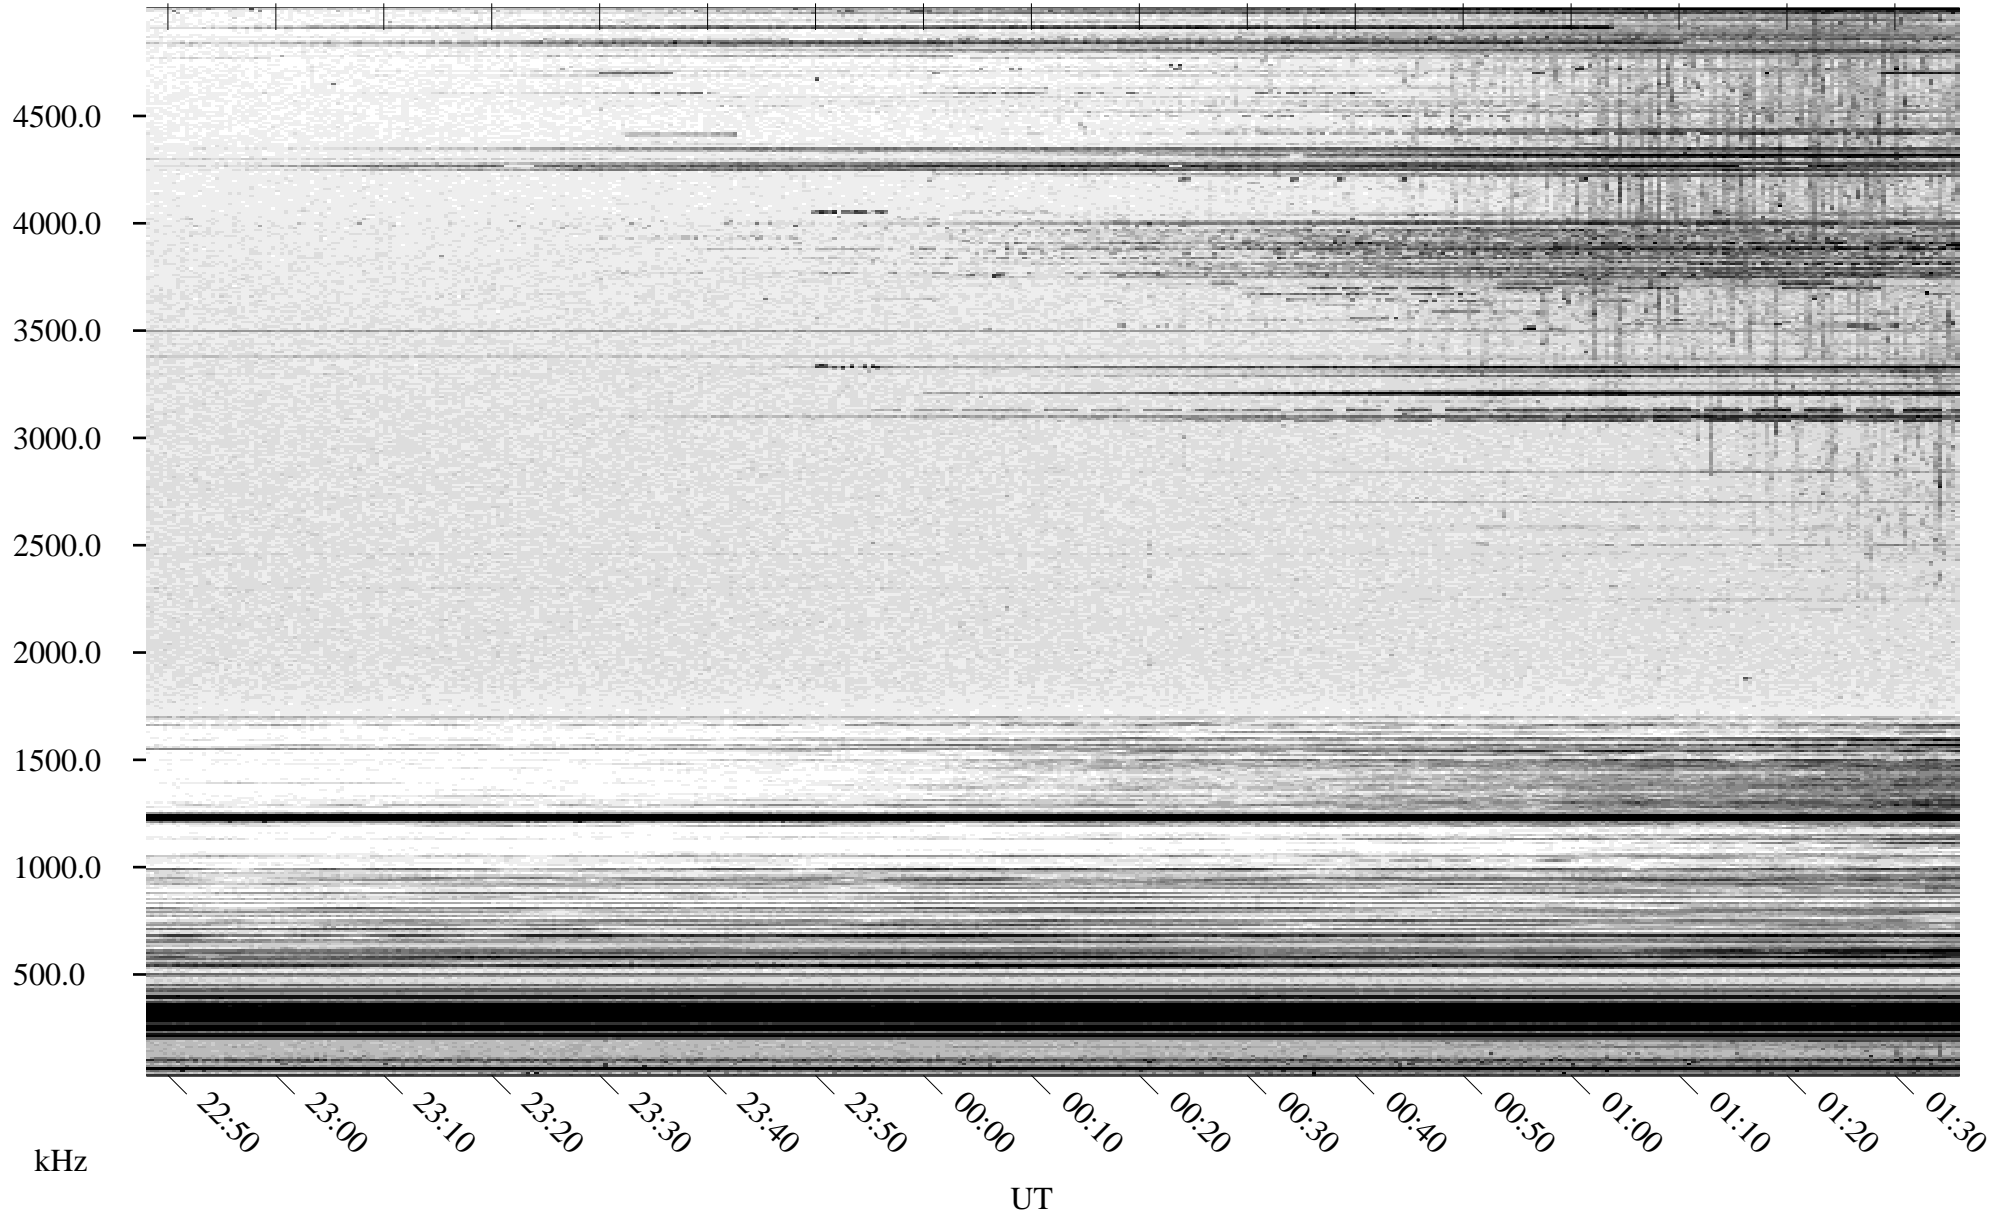

# 04/24/2004 Churchill, Manitoba

Linear Scale    Black = 161    White = 15

ch041151.r00m max\_12

Page 1

# 04/24/2004 Churchill, Manitoba

Linear Scale    Black = 161    White = 15

ch041151.r00m max\_12

Page 2

# 04/25/2004 Churchill, Manitoba

Linear Scale    Black = 161    White = 15

ch041151.r00m max\_12

Page 3

# 04/25/2004 Churchill, Manitoba

Linear Scale    Black = 161    White = 15

ch041151.r00m max\_12

Page 4