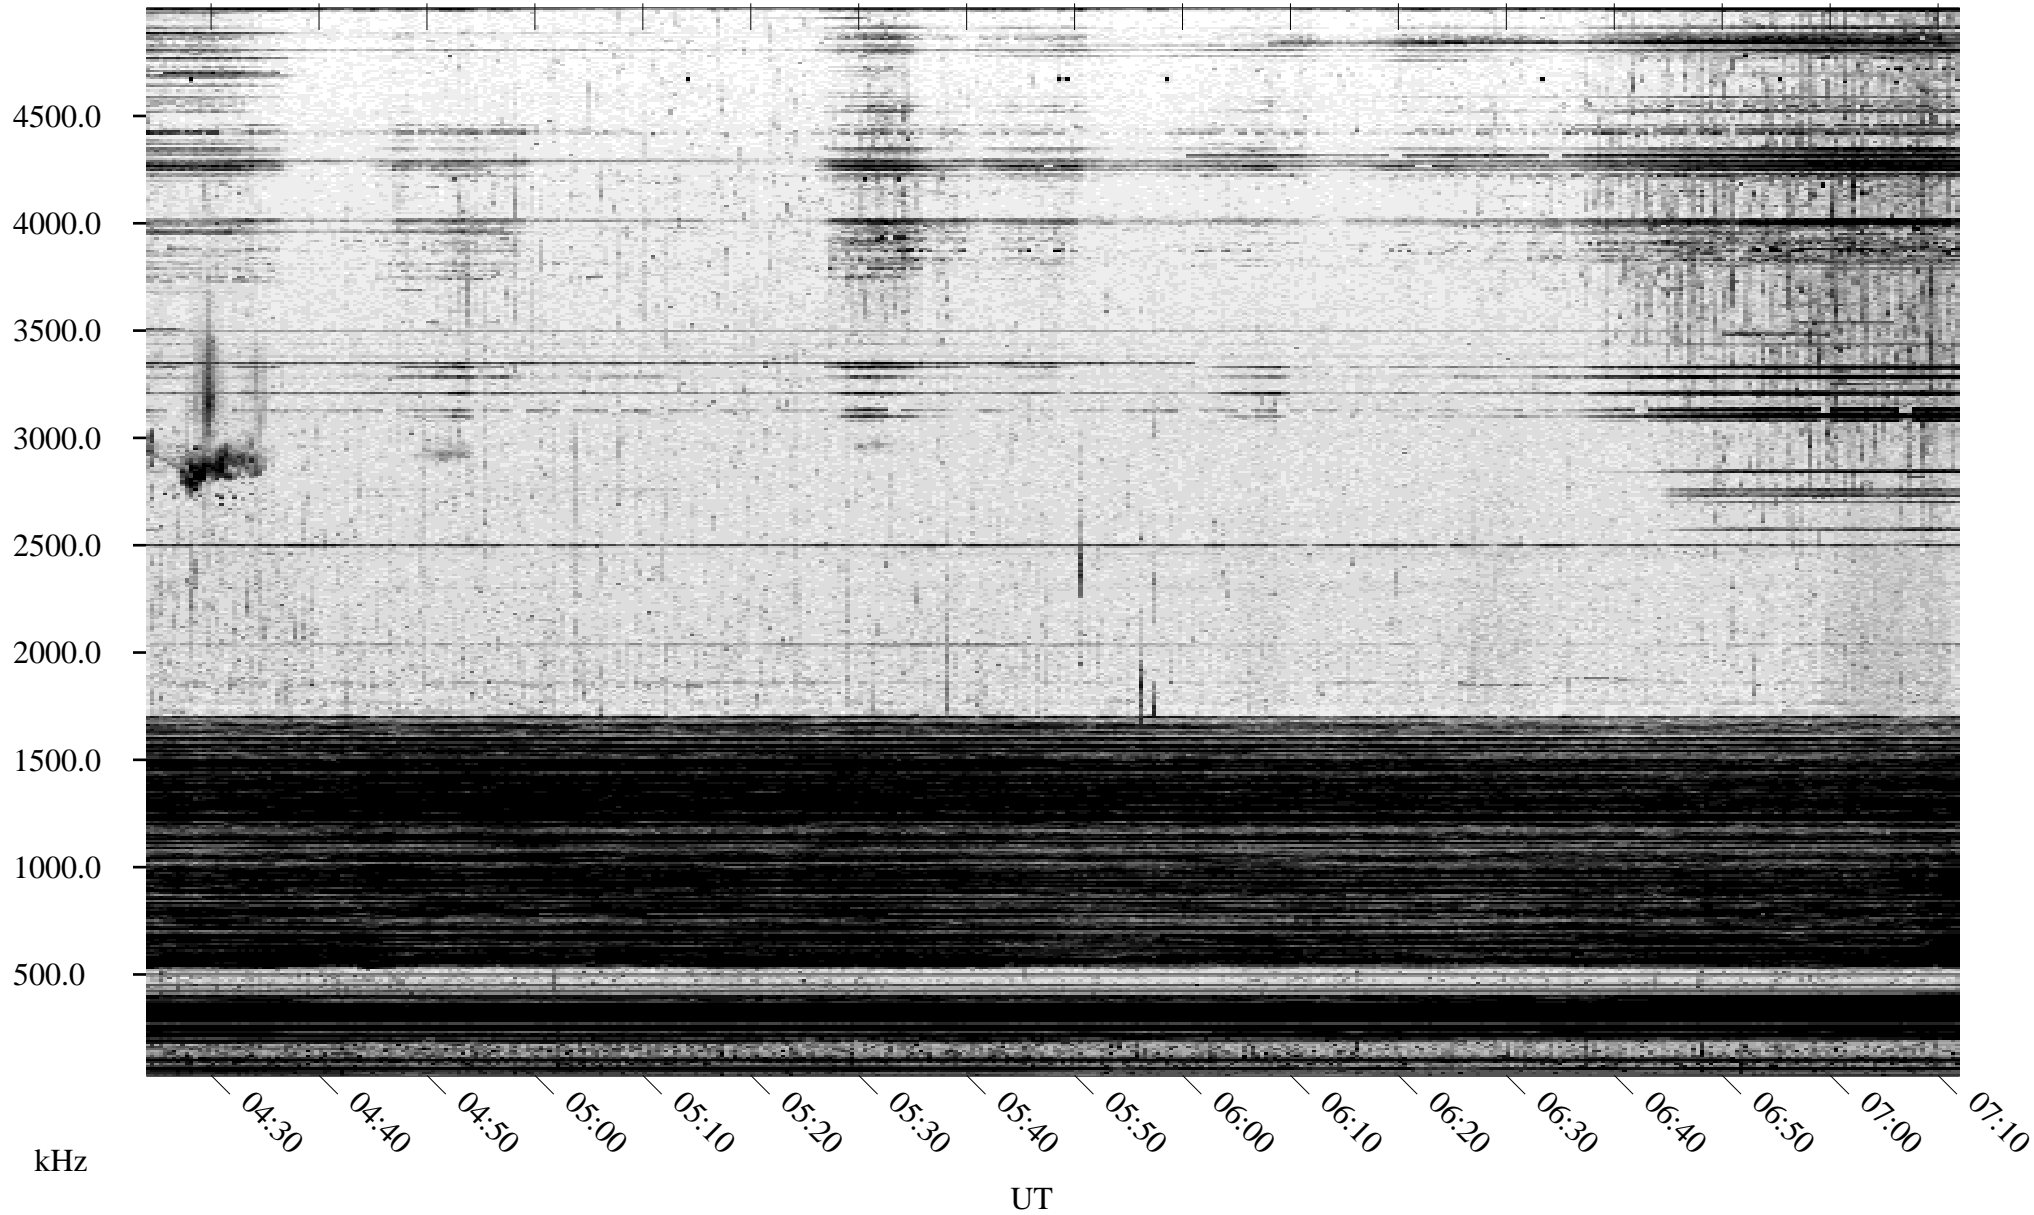

# 04/24/2004 Churchill, Manitoba

Linear Scale    Black = 161    White = 15

ch041151.r00m max\_12

Page 1

# 04/24/2004 Churchill, Manitoba

Linear Scale    Black = 161    White = 15

ch041151.r00m max\_12

Page 2

# 04/25/2004 Churchill, Manitoba

Linear Scale    Black = 161    White = 15

ch041151.r00m max\_12

Page 3

# 04/25/2004 Churchill, Manitoba

Linear Scale    Black = 161    White = 15

ch041151.r00m max\_12

Page 4