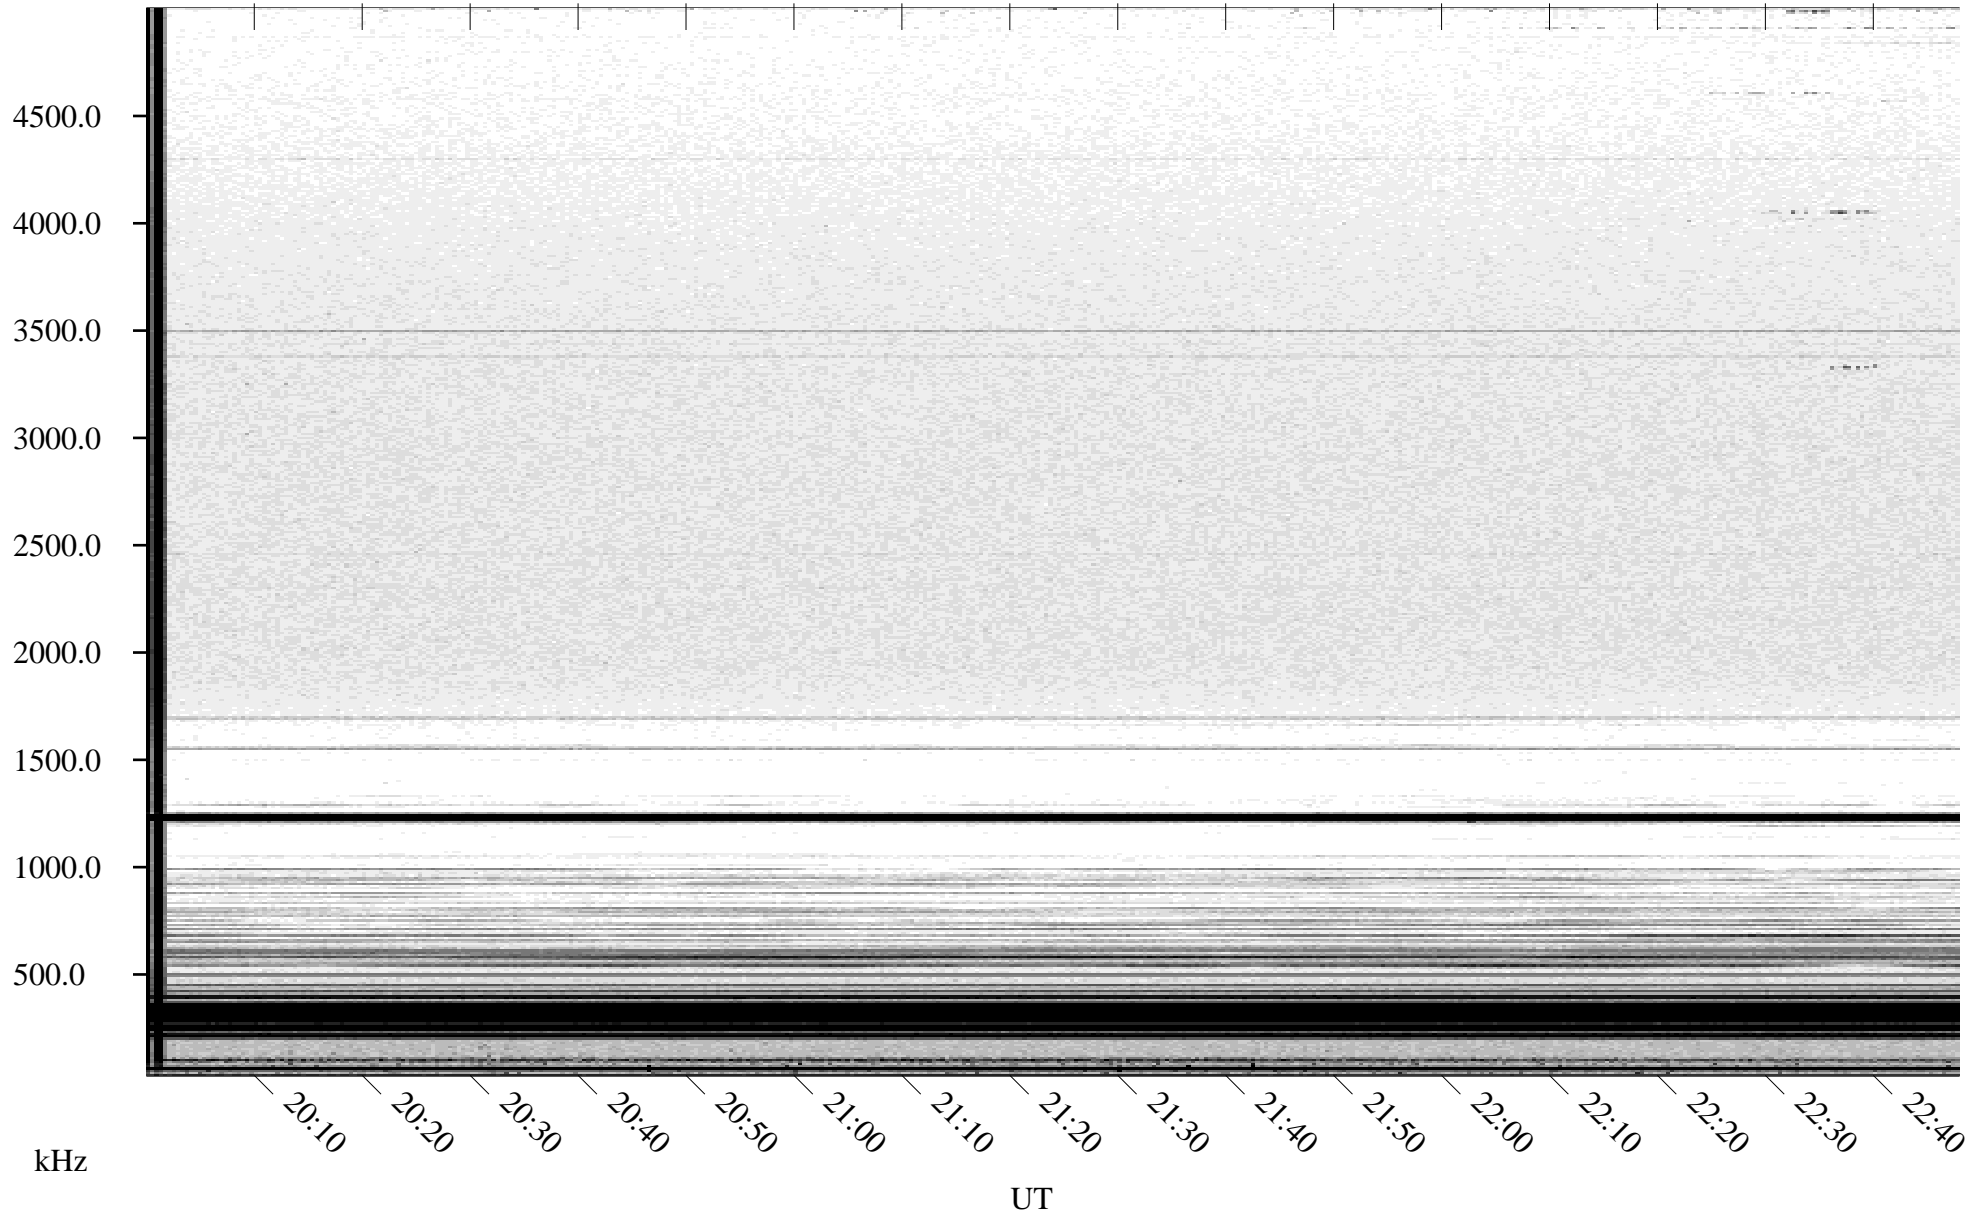

04/25/2004 Churchill, Manitoba

Linear Scale Black = 161 White = 15

ch04116l.r00m max_12

Page 1

04/25/2004 Churchill, Manitoba

Linear Scale Black = 161 White = 15

ch04116l.r00m max_12

Page 2

04/26/2004 Churchill, Manitoba

Linear Scale Black = 161 White = 15

ch04116l.r00m max_12

Page 3

04/26/2004 Churchill, Manitoba

Linear Scale Black = 161 White = 15

ch04116l.r00m max_12

Page 4

04/26/2004 Churchill, Manitoba

Linear Scale Black = 161 White = 15

ch04116l.r00m max_12

Page 5

04/26/2004 Churchill, Manitoba

Linear Scale Black = 161 White = 15

ch04116l.r00m max_12

Page 6

04/26/2004 Churchill, Manitoba

Linear Scale Black = 161 White = 15

ch04116l.r00m max_12

Page 7

04/26/2004 Churchill, Manitoba

Linear Scale Black = 161 White = 15

ch04116l.r00m max_12

Page 8