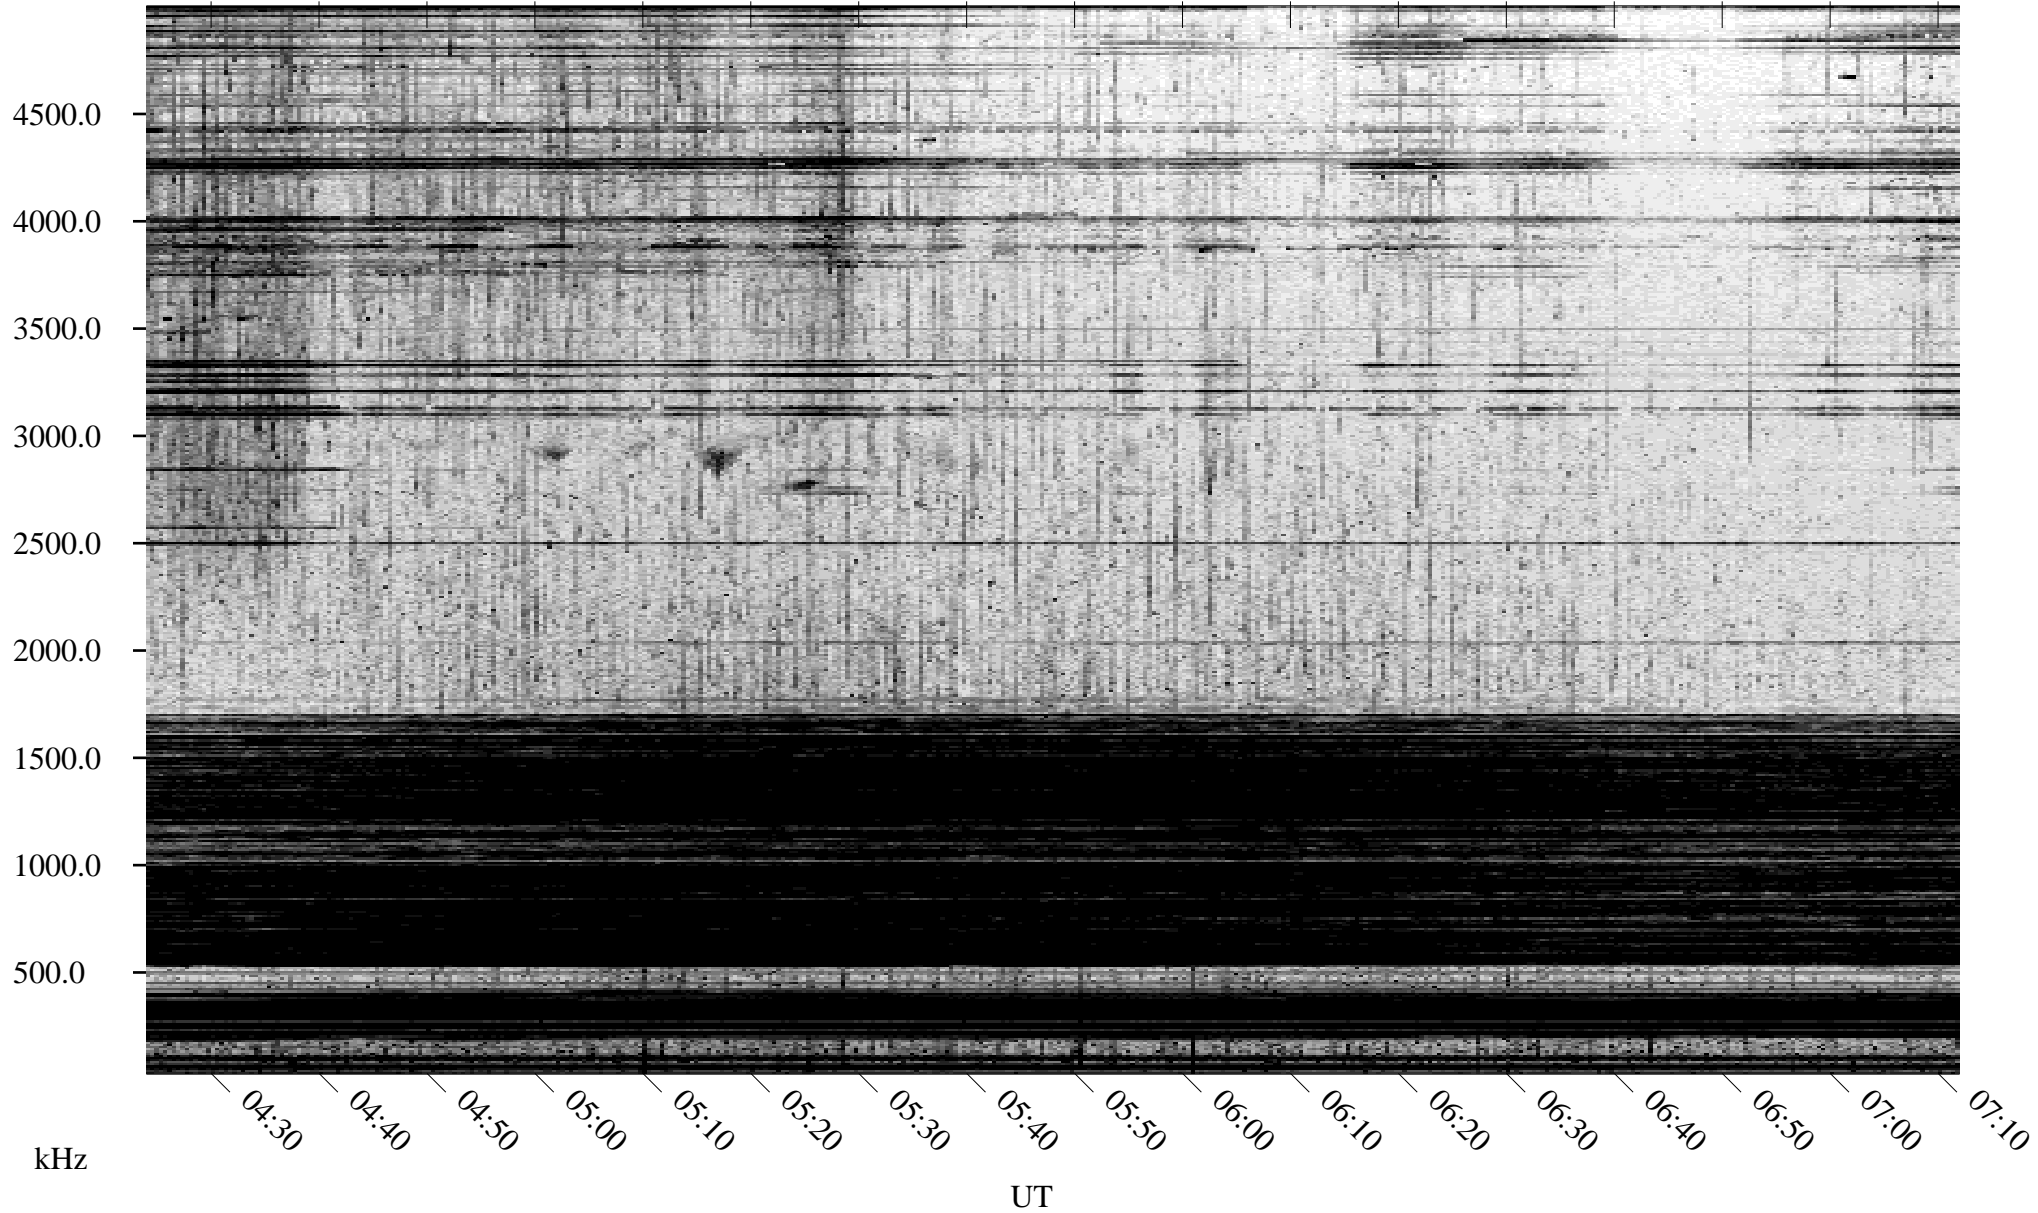

04/25/2004 Churchill, Manitoba

Linear Scale Black = 161 White = 15

ch04116l.r00m max_12

Page 1

04/25/2004 Churchill, Manitoba

Linear Scale Black = 161 White = 15

ch04116l.r00m max_12

Page 2

04/26/2004 Churchill, Manitoba

Linear Scale Black = 161 White = 15

ch04116l.r00m max_12

Page 3

04/26/2004 Churchill, Manitoba

Linear Scale Black = 161 White = 15

ch04116l.r00m max_12

Page 4

04/26/2004 Churchill, Manitoba

Linear Scale Black = 161 White = 15

ch04116l.r00m max_12

Page 5

04/26/2004 Churchill, Manitoba

Linear Scale Black = 161 White = 15

ch04116l.r00m max_12

Page 6

04/26/2004 Churchill, Manitoba

Linear Scale Black = 161 White = 15

ch04116l.r00m max_12

Page 7

04/26/2004 Churchill, Manitoba

Linear Scale Black = 161 White = 15

ch04116l.r00m max_12

Page 8