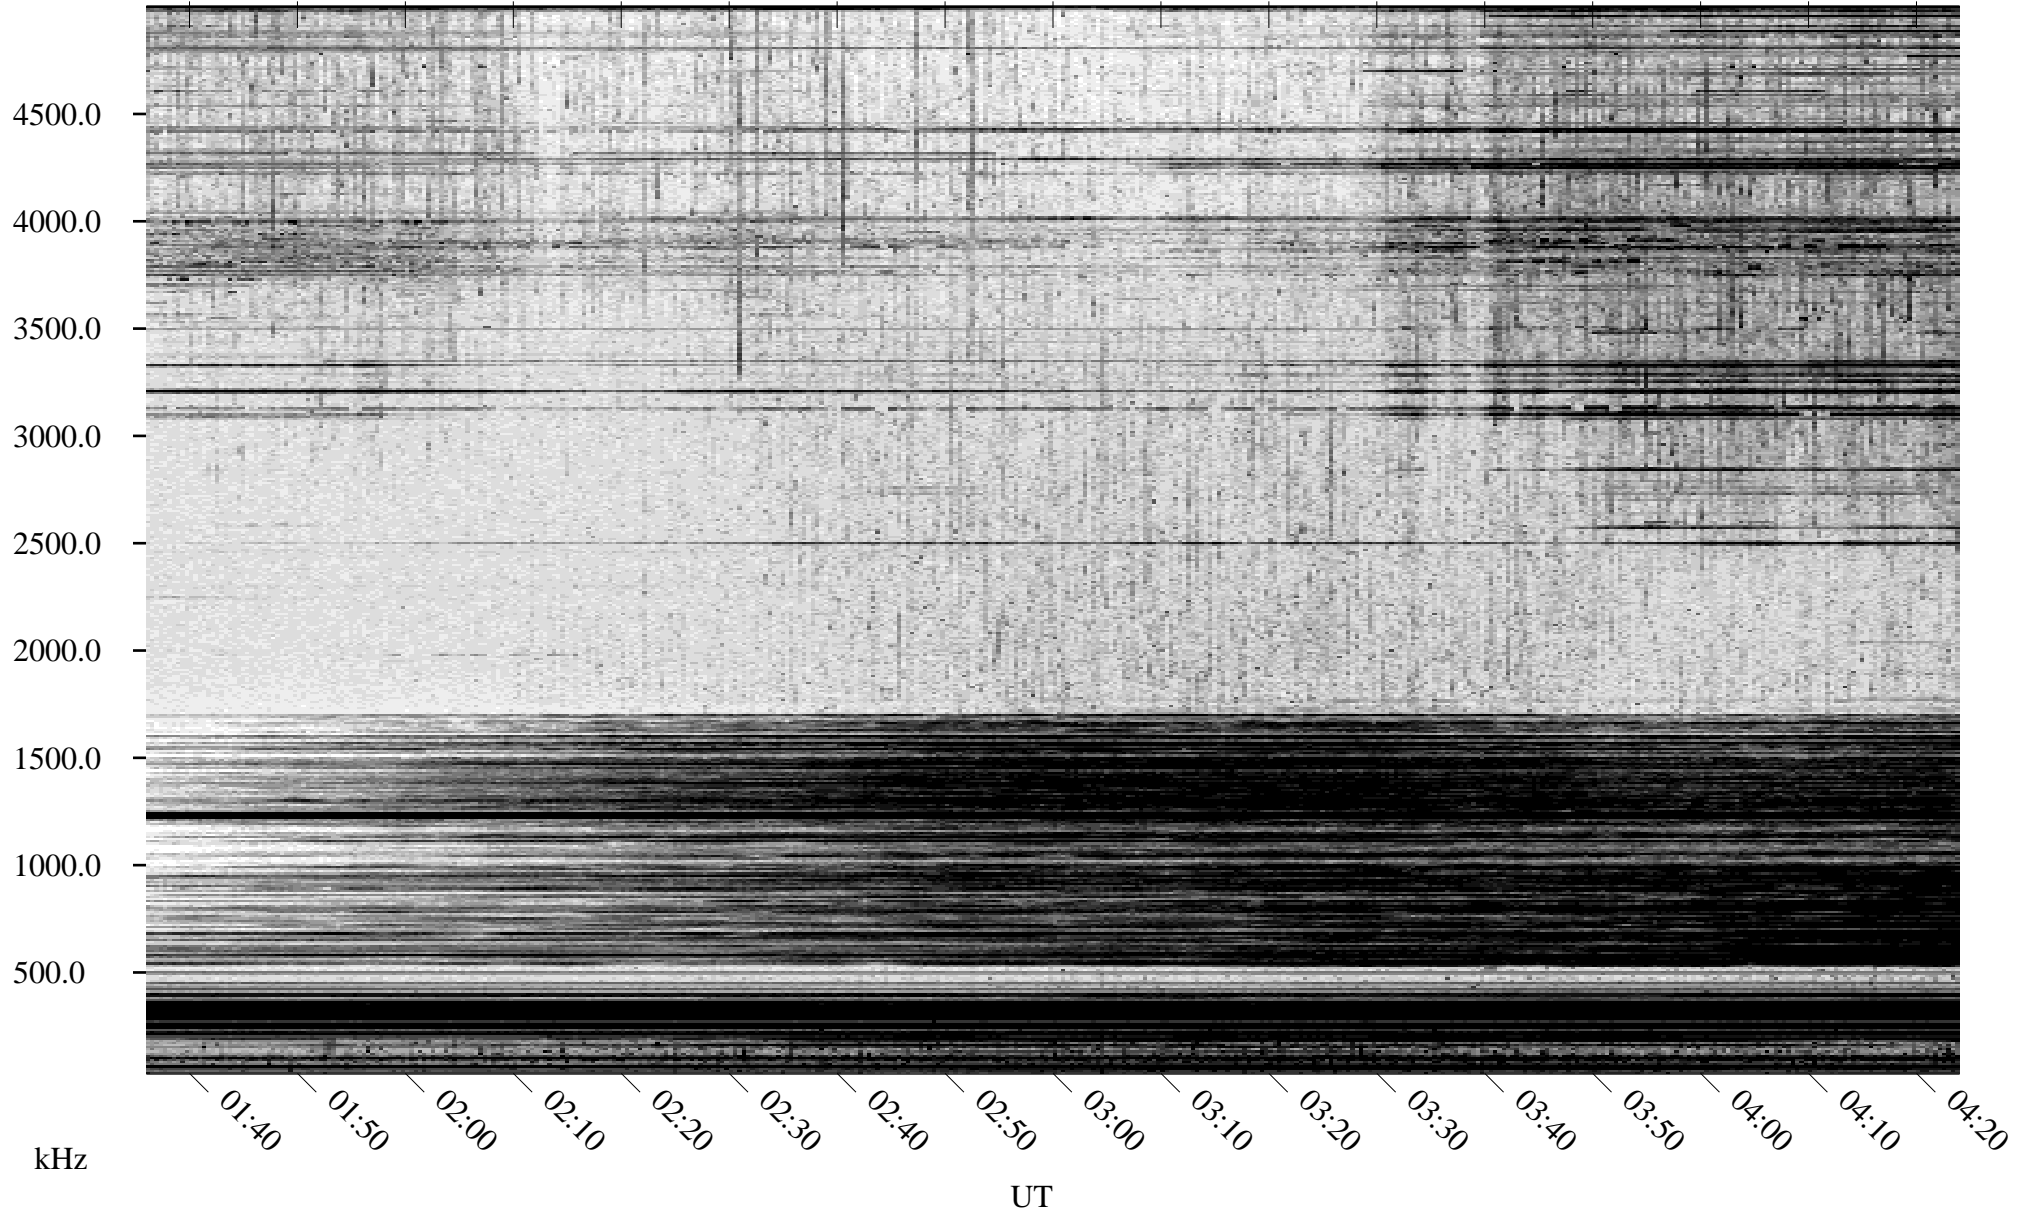

04/25/2004 Churchill, Manitoba

Linear Scale Black = 161 White = 15

ch04116l.r00m max_12

Page 1

04/25/2004 Churchill, Manitoba

Linear Scale Black = 161 White = 15

ch04116l.r00m max_12

Page 2

04/26/2004 Churchill, Manitoba

Linear Scale Black = 161 White = 15

ch04116l.r00m max_12

Page 3

04/26/2004 Churchill, Manitoba

Linear Scale Black = 161 White = 15

ch04116l.r00m max_12

Page 4

04/26/2004 Churchill, Manitoba

Linear Scale Black = 161 White = 15

ch04116l.r00m max_12

Page 5

04/26/2004 Churchill, Manitoba

Linear Scale Black = 161 White = 15

ch04116l.r00m max_12

Page 6

04/26/2004 Churchill, Manitoba

Linear Scale Black = 161 White = 15

ch04116l.r00m max_12

Page 7

04/26/2004 Churchill, Manitoba

Linear Scale Black = 161 White = 15

ch04116l.r00m max_12

Page 8