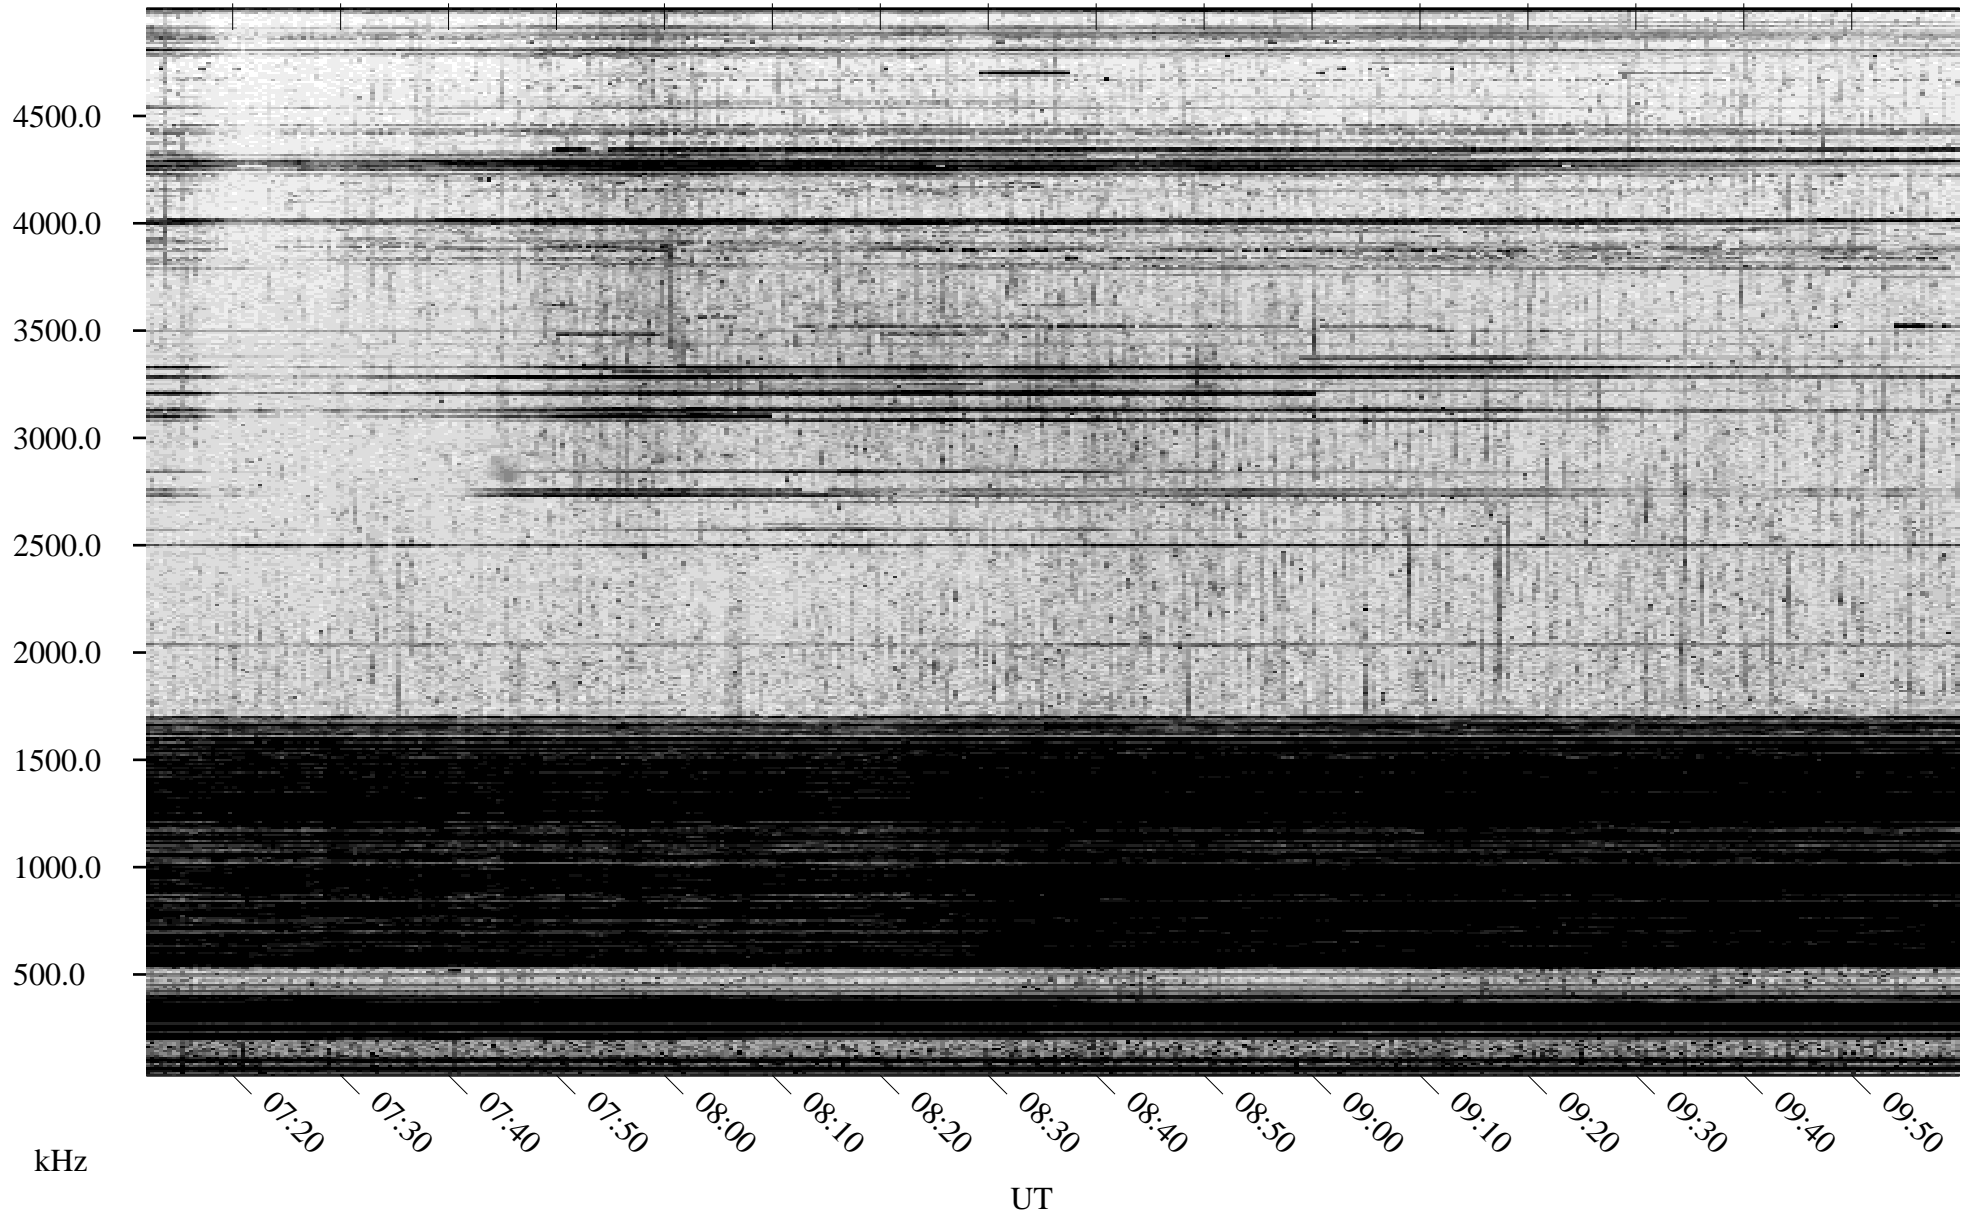

04/25/2004 Churchill, Manitoba

Linear Scale Black = 161 White = 15

ch04116l.r00m max_12

Page 1

04/25/2004 Churchill, Manitoba

Linear Scale Black = 161 White = 15

ch04116l.r00m max_12

Page 2

04/26/2004 Churchill, Manitoba

Linear Scale Black = 161 White = 15

ch04116l.r00m max_12

Page 3

04/26/2004 Churchill, Manitoba

Linear Scale Black = 161 White = 15

ch04116l.r00m max_12

Page 4

04/26/2004 Churchill, Manitoba

Linear Scale Black = 161 White = 15

ch04116l.r00m max_12

Page 5

04/26/2004 Churchill, Manitoba

Linear Scale Black = 161 White = 15

ch04116l.r00m max_12

Page 6

04/26/2004 Churchill, Manitoba

Linear Scale Black = 161 White = 15

ch04116l.r00m max_12

Page 7

04/26/2004 Churchill, Manitoba

Linear Scale Black = 161 White = 15

ch04116l.r00m max_12

Page 8