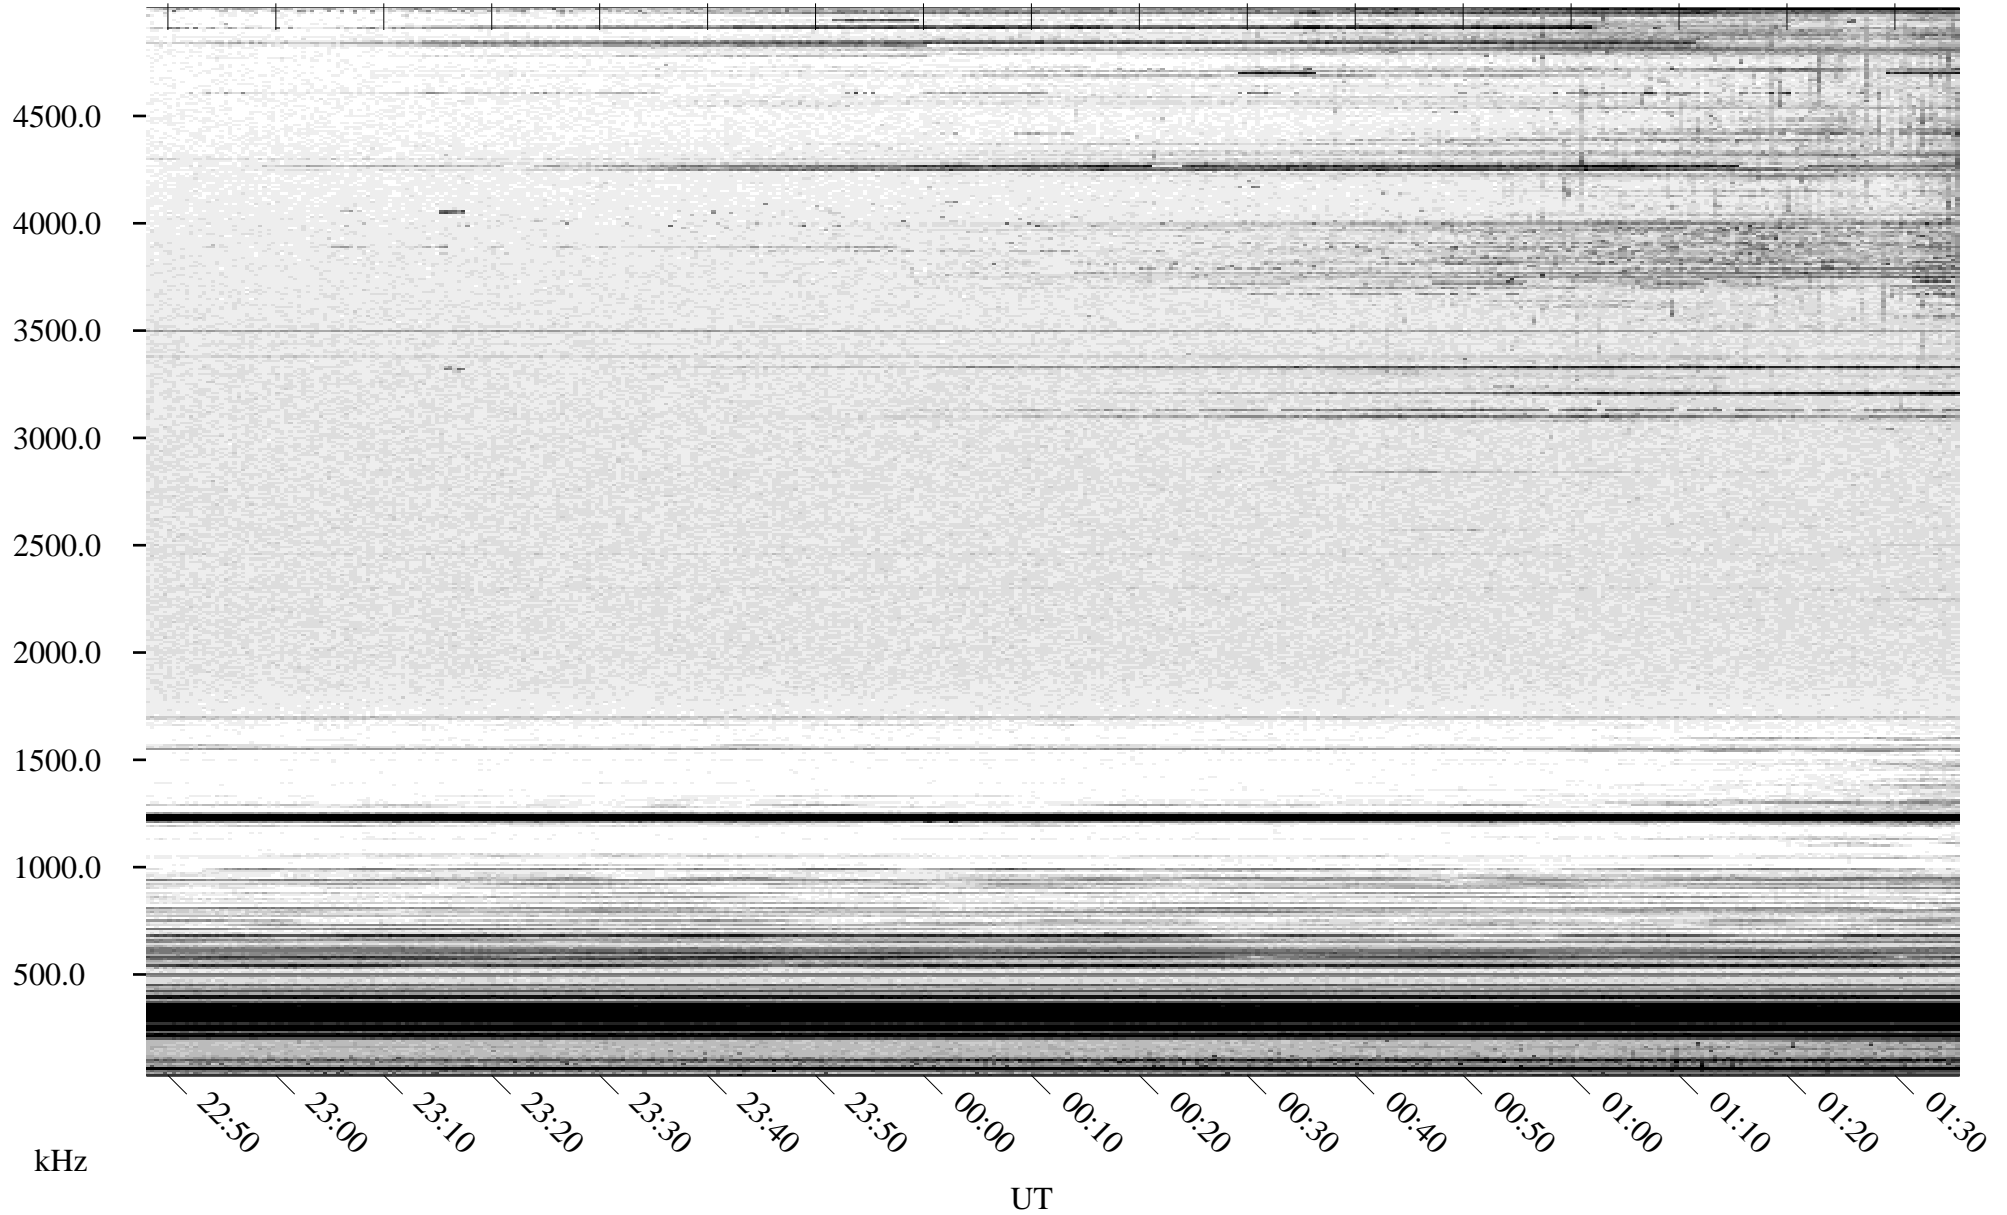

04/25/2004 Churchill, Manitoba

Linear Scale Black = 161 White = 15

ch04116l.r00m max_12

Page 1

04/25/2004 Churchill, Manitoba

Linear Scale Black = 161 White = 15

ch04116l.r00m max_12

Page 2

04/26/2004 Churchill, Manitoba

Linear Scale Black = 161 White = 15

ch04116l.r00m max_12

Page 3

04/26/2004 Churchill, Manitoba

Linear Scale Black = 161 White = 15

ch04116l.r00m max_12

Page 4

04/26/2004 Churchill, Manitoba

Linear Scale Black = 161 White = 15

ch04116l.r00m max_12

Page 5

04/26/2004 Churchill, Manitoba

Linear Scale Black = 161 White = 15

ch04116l.r00m max_12

Page 6

04/26/2004 Churchill, Manitoba

Linear Scale Black = 161 White = 15

ch04116l.r00m max_12

Page 7

04/26/2004 Churchill, Manitoba

Linear Scale Black = 161 White = 15

ch04116l.r00m max_12

Page 8