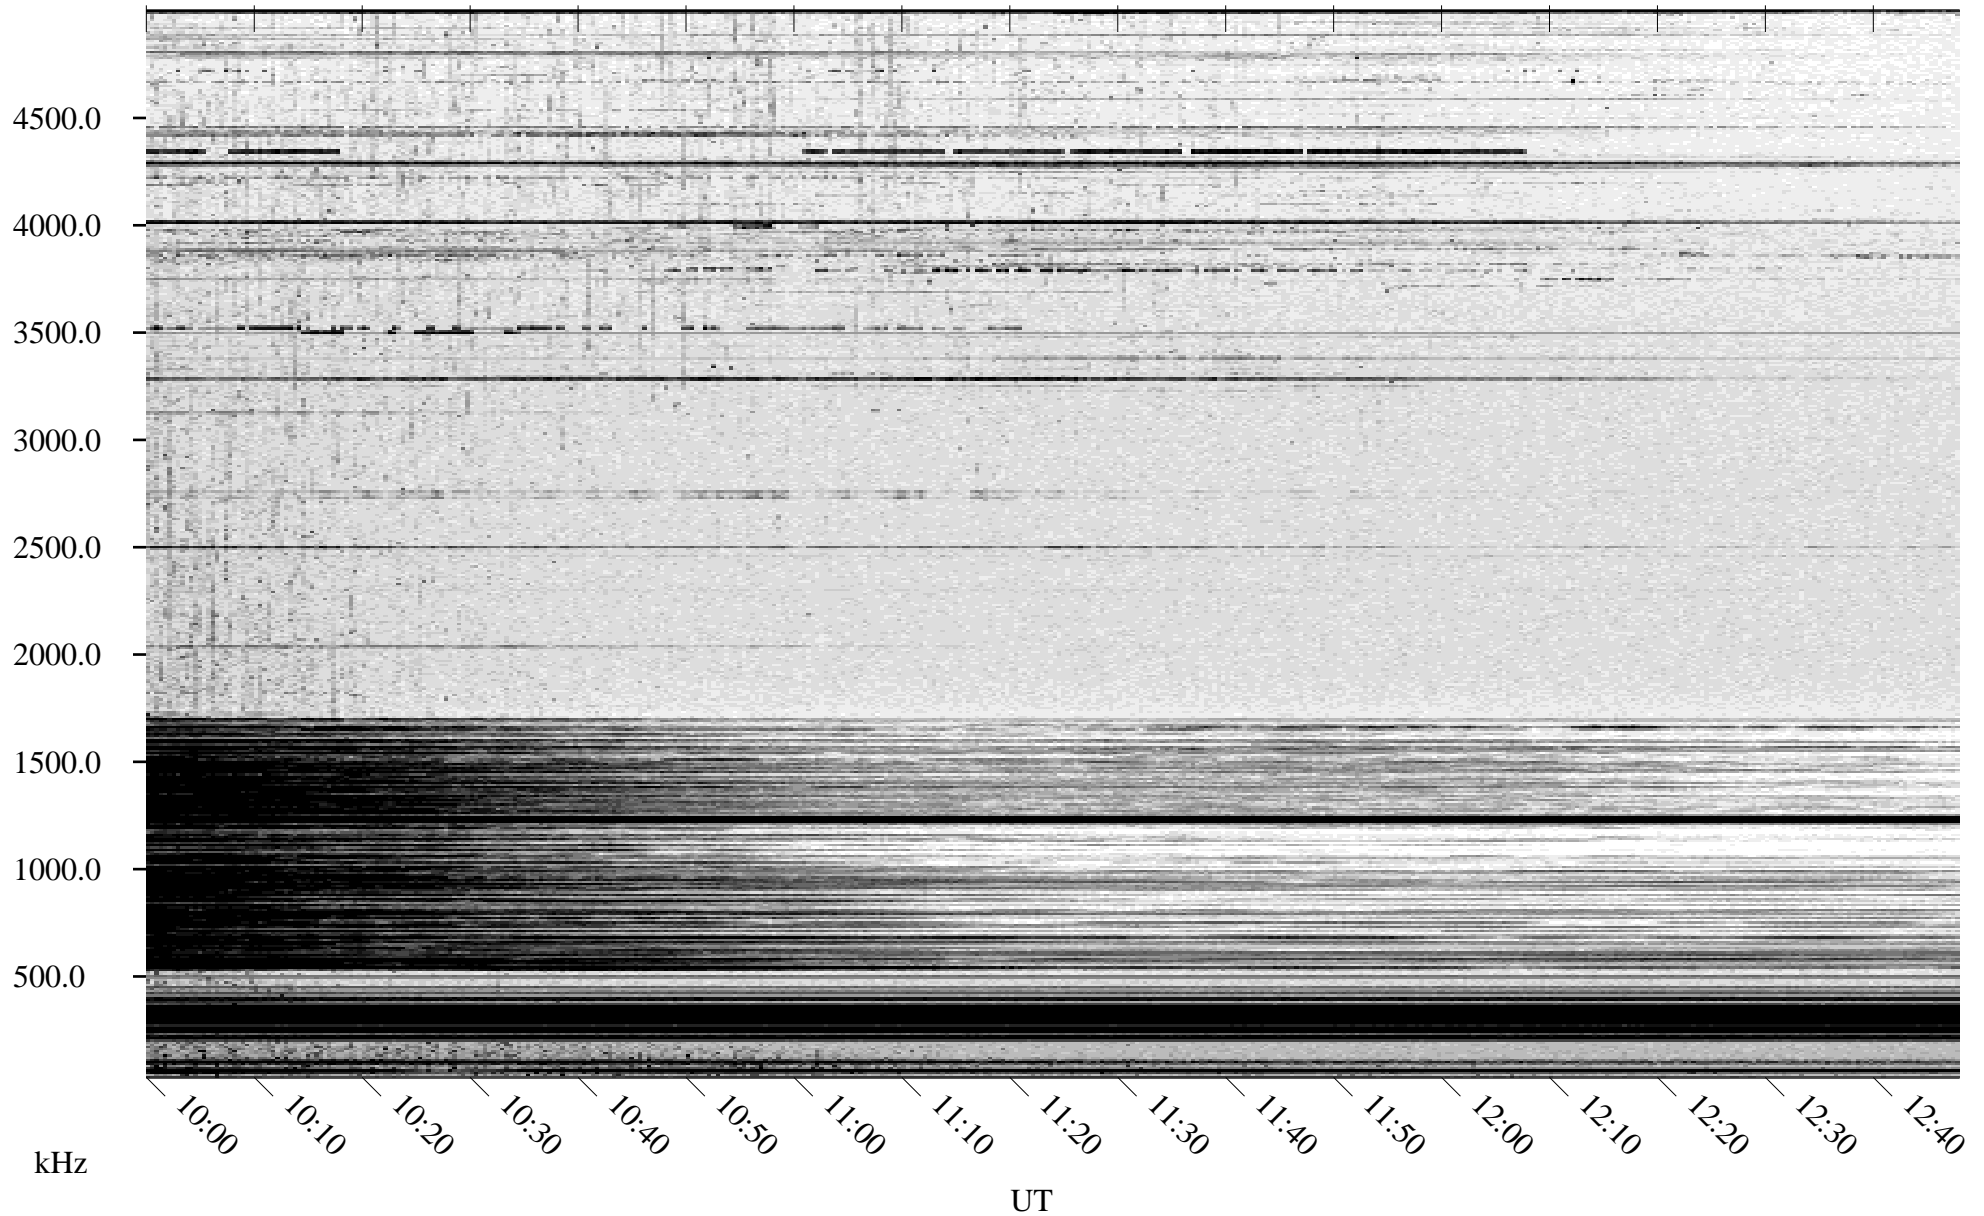

04/25/2004 Churchill, Manitoba

Linear Scale Black = 161 White = 15

ch04116l.r00m max_12

Page 1

04/25/2004 Churchill, Manitoba

Linear Scale Black = 161 White = 15

ch04116l.r00m max_12

Page 2

04/26/2004 Churchill, Manitoba

Linear Scale Black = 161 White = 15

ch04116l.r00m max_12

Page 3

04/26/2004 Churchill, Manitoba

Linear Scale Black = 161 White = 15

ch04116l.r00m max_12

Page 4

04/26/2004 Churchill, Manitoba

Linear Scale Black = 161 White = 15

ch04116l.r00m max_12

Page 5

04/26/2004 Churchill, Manitoba

Linear Scale Black = 161 White = 15

ch04116l.r00m max_12

Page 6

04/26/2004 Churchill, Manitoba

Linear Scale Black = 161 White = 15

ch04116l.r00m max_12

Page 7

04/26/2004 Churchill, Manitoba

Linear Scale Black = 161 White = 15

ch04116l.r00m max_12

Page 8